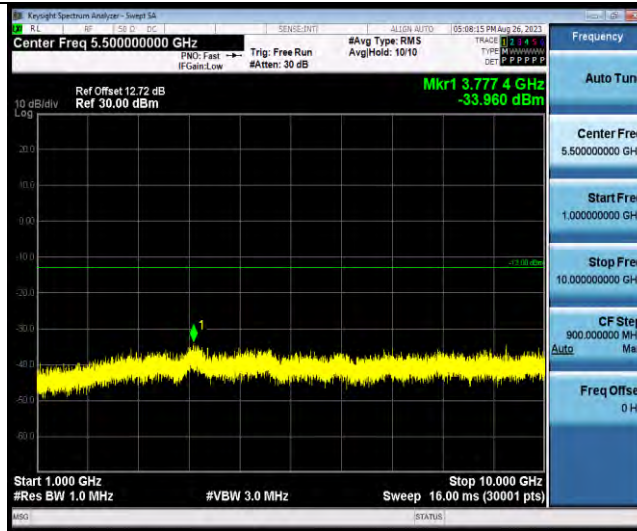

BUREAU VERITAS

Test Report No.: W7L-P23070009RF03

Band12-3MHz-QPSK-23025-1RB#0-Range1:30~1000MHz