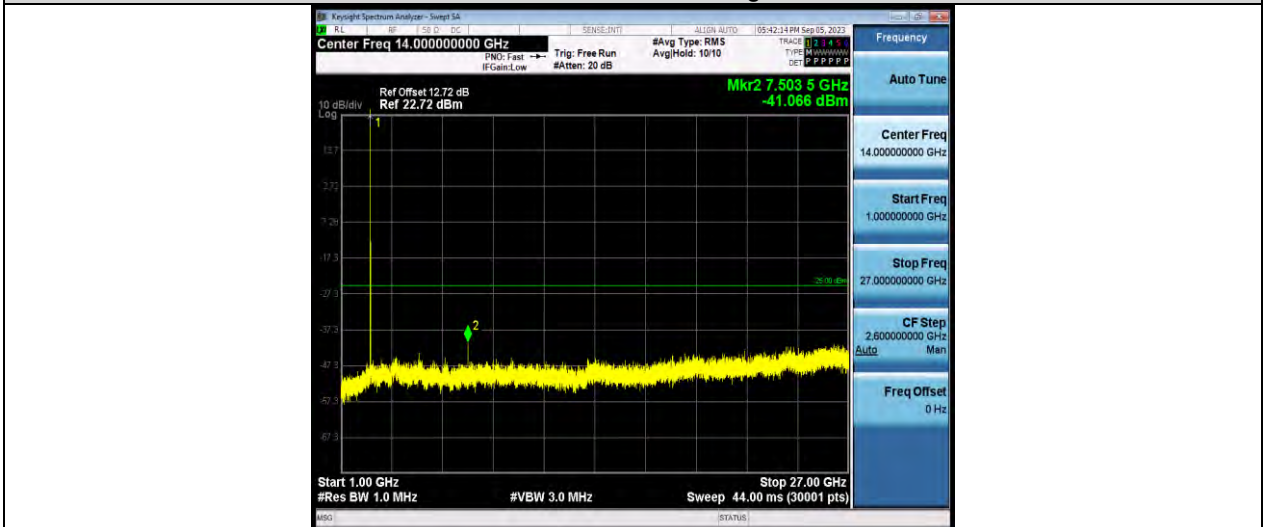

Band7-15MHz-QPSK-21100-1RB#0-Range1:30~1000MHz