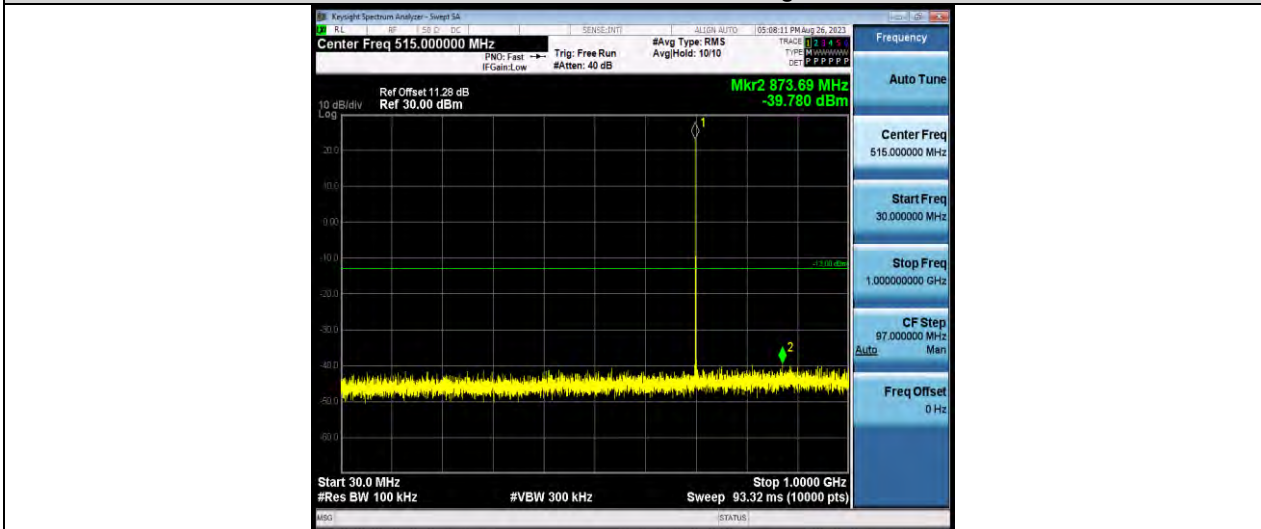

Test Report No.: W7L-P23070009RF03

Test Graphs

BUREAU VERITAS

Test Report No.: W7L-P23070009RF03

Band12-1.4MHz-QPSK-23095-1RB#0-Range2:1000~10000MHz

Band12-1.4MHz-QPSK-23173-1RB#0-Range1:30~1000MHz

Band12-1.4MHz-QPSK-23173-1RB#0-Range2:1000~10000MHz