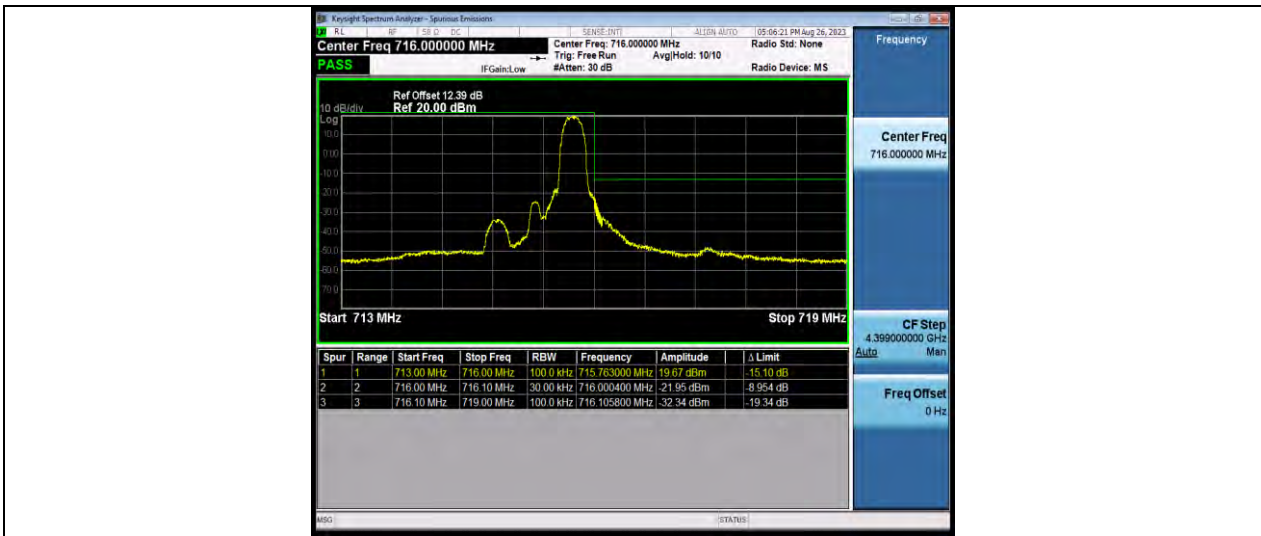

BUREAU VERITAS

Test Report No.: W7L-P23070009RF03

Band12-1.4MHz-QPSK-23173-6RB#0