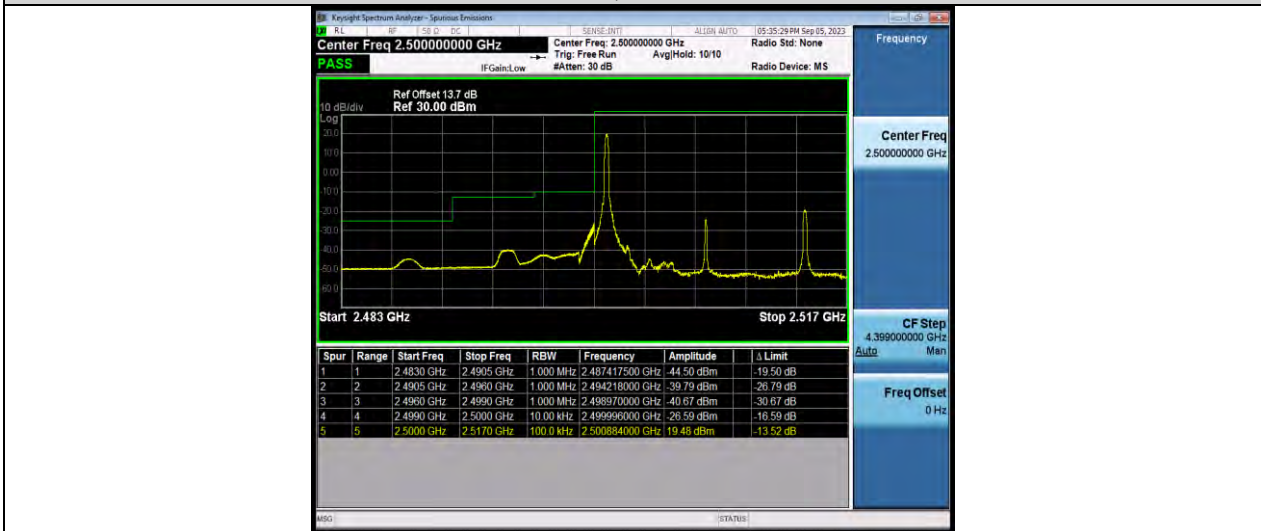

Band7-15MHz-QPSK-20825-75RB#0