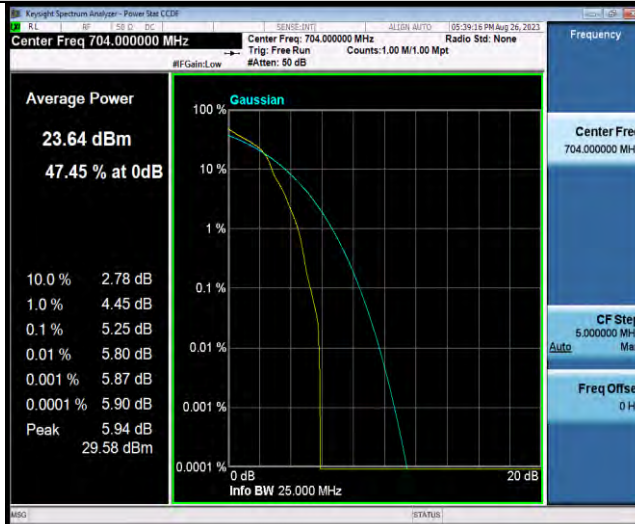

Band12-10MHz-16QAM-23060-27RB#0