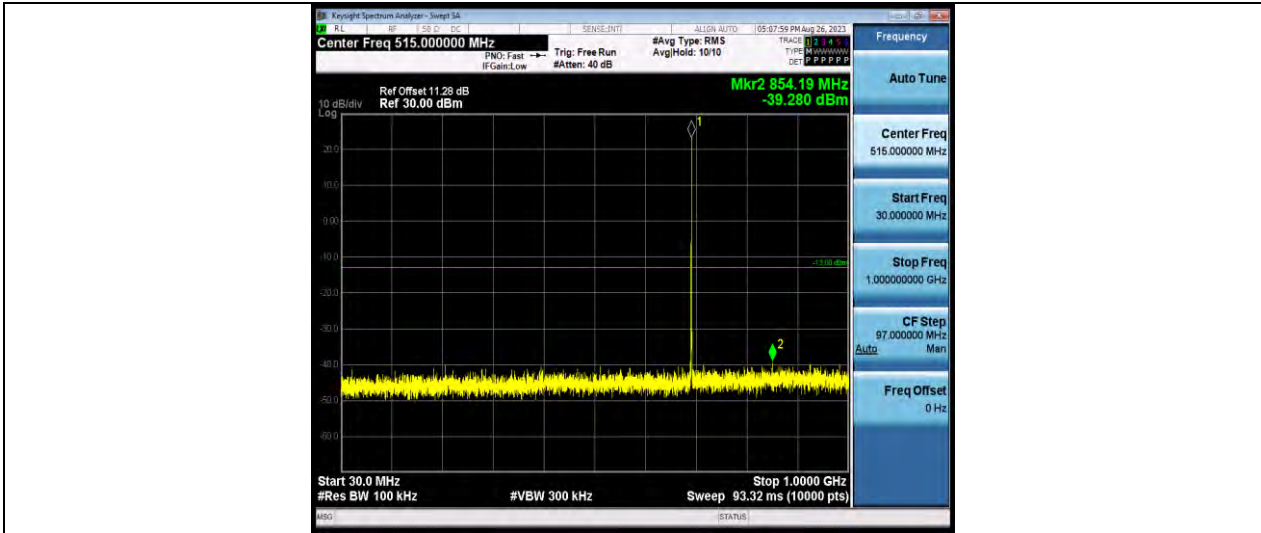

Test Report No.: W7L-P23070009RF03

Test Graphs

BUREAU VERITAS

Test Report No.: W7L-P23070009RF03

Band12-1.4MHz-QPSK-23095-1RB#0-Range2:1000~10000MHz

Band12-1.4MHz-QPSK-23173-1RB#0-Range1:30~1000MHz

Band12-1.4MHz-QPSK-23173-1RB#0-Range2:1000~10000MHz