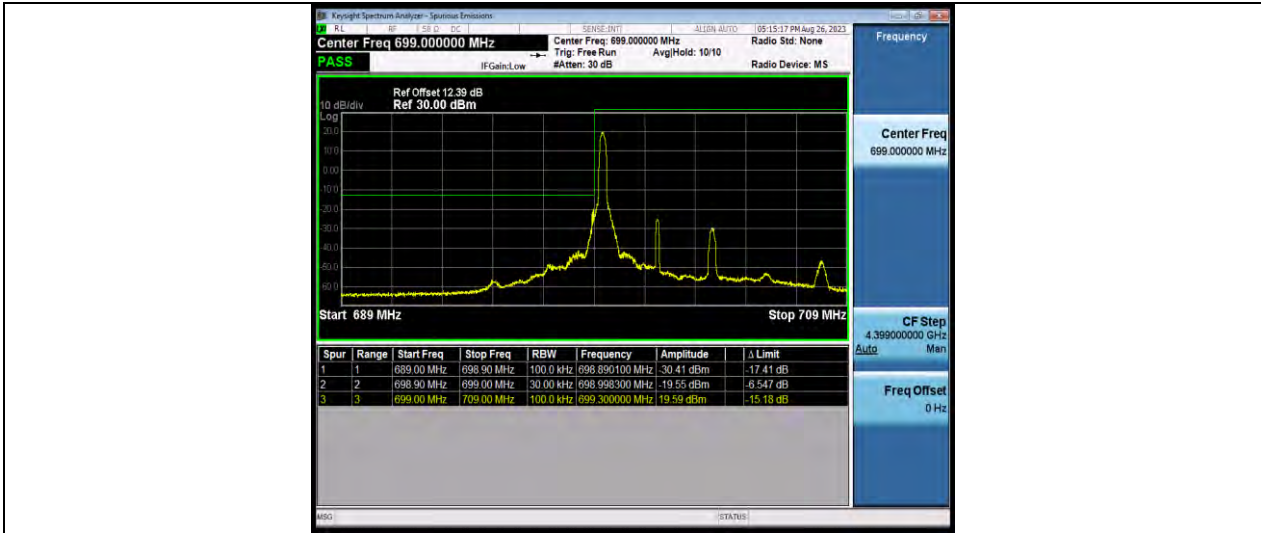

BUREAU VERITAS

Test Report No.: W7L-P23070009RF03

Band12-5MHz-16QAM-23035-25RB#0