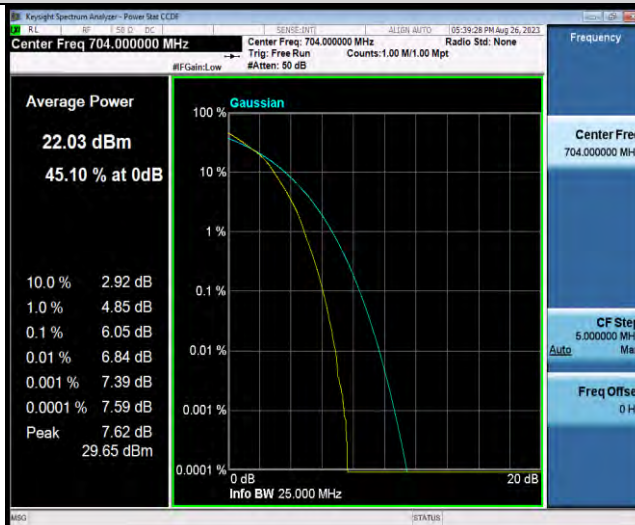

Band12-10MHz-16QAM-23095-1RB#0