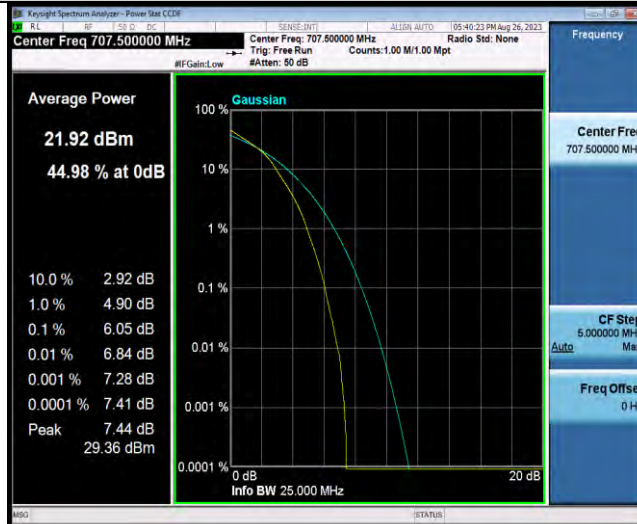

Band12-10MHz-16QAM-23130-1RB#0