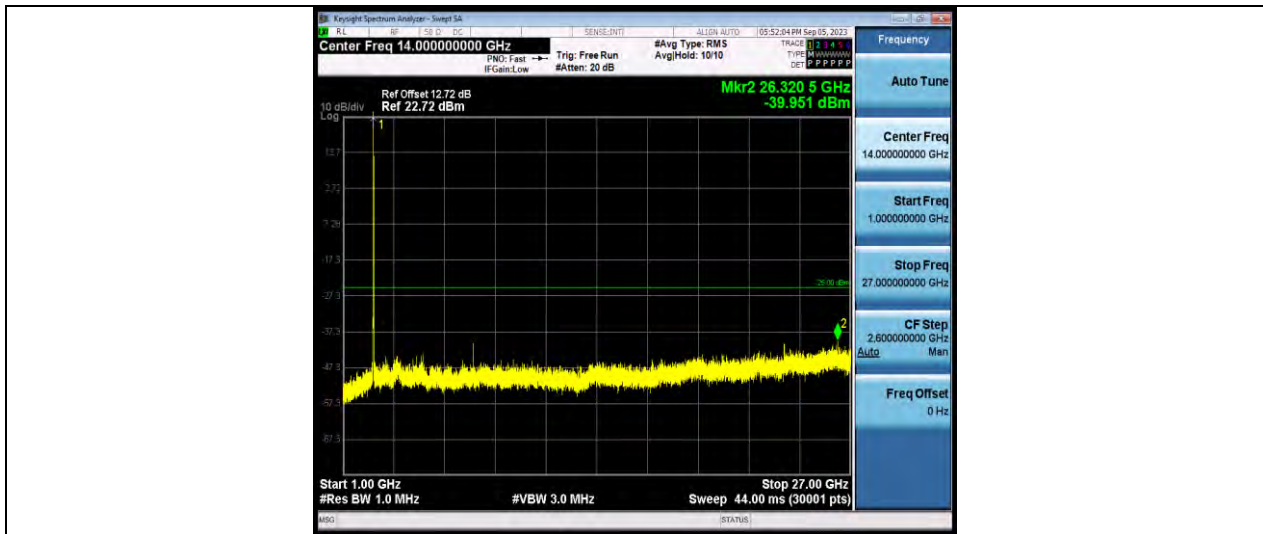

BUREAU
VERITAS

Test Report No.: W7L-P23070009RF03