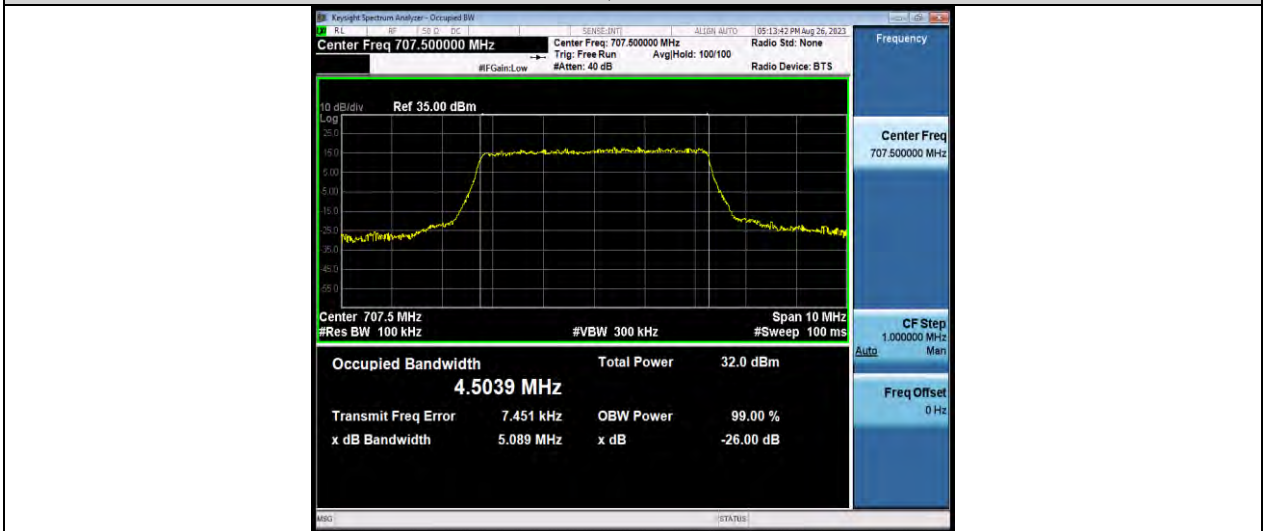

BUREAU
VERITAS

Test Report No.: W7L-P23070009RF03

Band12-5MHz-QPSK-23035-25RB#0

Band12-5MHz-QPSK-23095-25RB#0

Band12-5MHz-QPSK-23155-25RB#0

BUREAU VERITAS

Test Report No.: W7L-P23070009RF03

Band12-5MHz-16QAM-23035-25RB#0