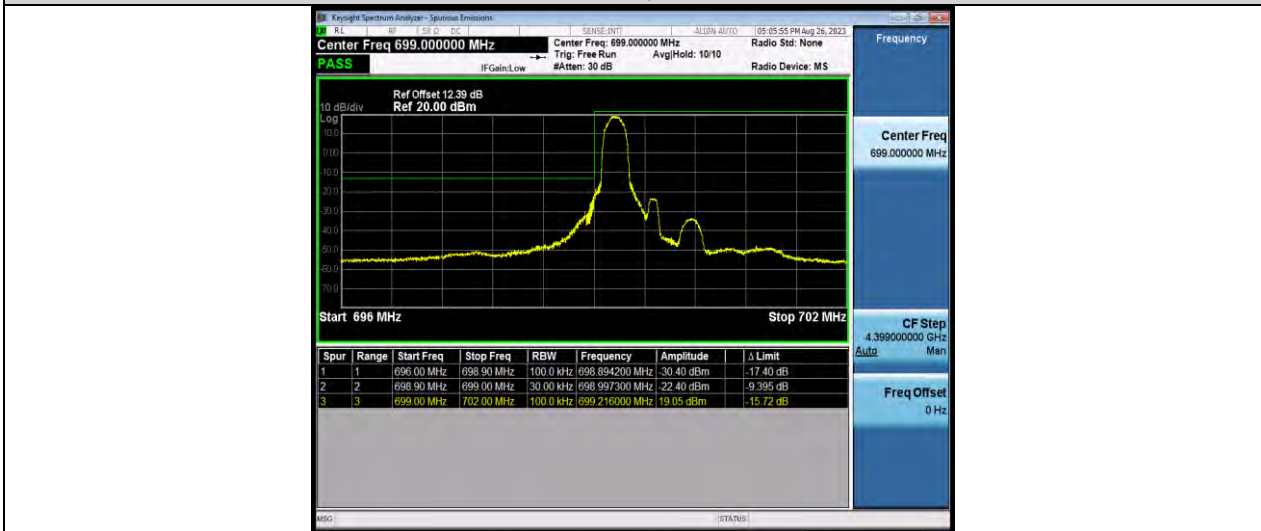

Test Graphs

BUREAU VERITAS

Test Report No.: W7L-P23070009RF03

Band12-1.4MHz-QPSK-23173-6RB#0

Band12-1.4MHz-16QAM-23017-1RB#0

Band12-1.4MHz-16QAM-23017-6RB#0

BUREAU VERITAS

Test Report No.: W7L-P23070009RF03