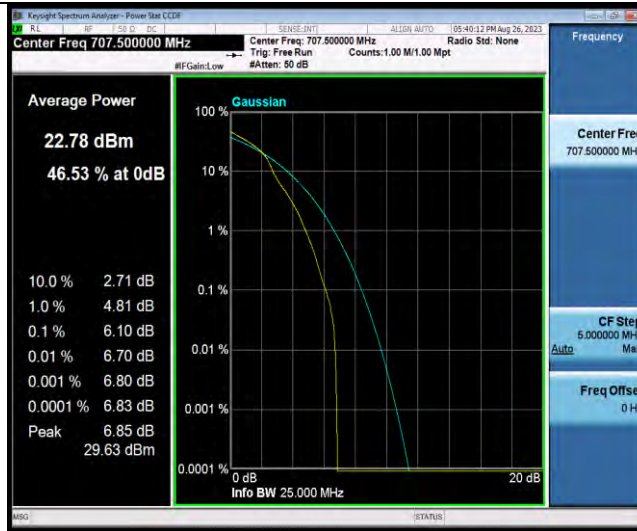

BUREAU VERITAS

Test Report No.: W7L-P23070009RF03

Band12-10MHz-16QAM-23095-27RB#0