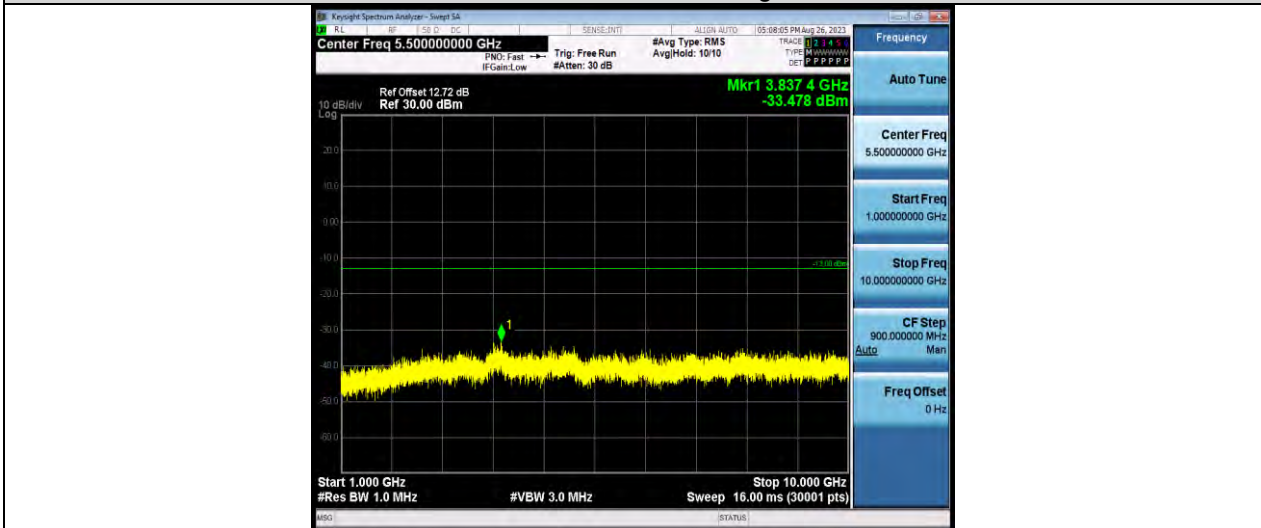

Test Report No.: W7L-P23070009RF03

Test Graphs

BUREAU VERITAS

Test Report No.: W7L-P23070009RF03

Band12-1.4MHz-QPSK-23095-1RB#0-Range2:1000~10000MHz

Band12-1.4MHz-QPSK-23173-1RB#0-Range1:30~1000MHz

Band12-1.4MHz-QPSK-23173-1RB#0-Range2:1000~10000MHz