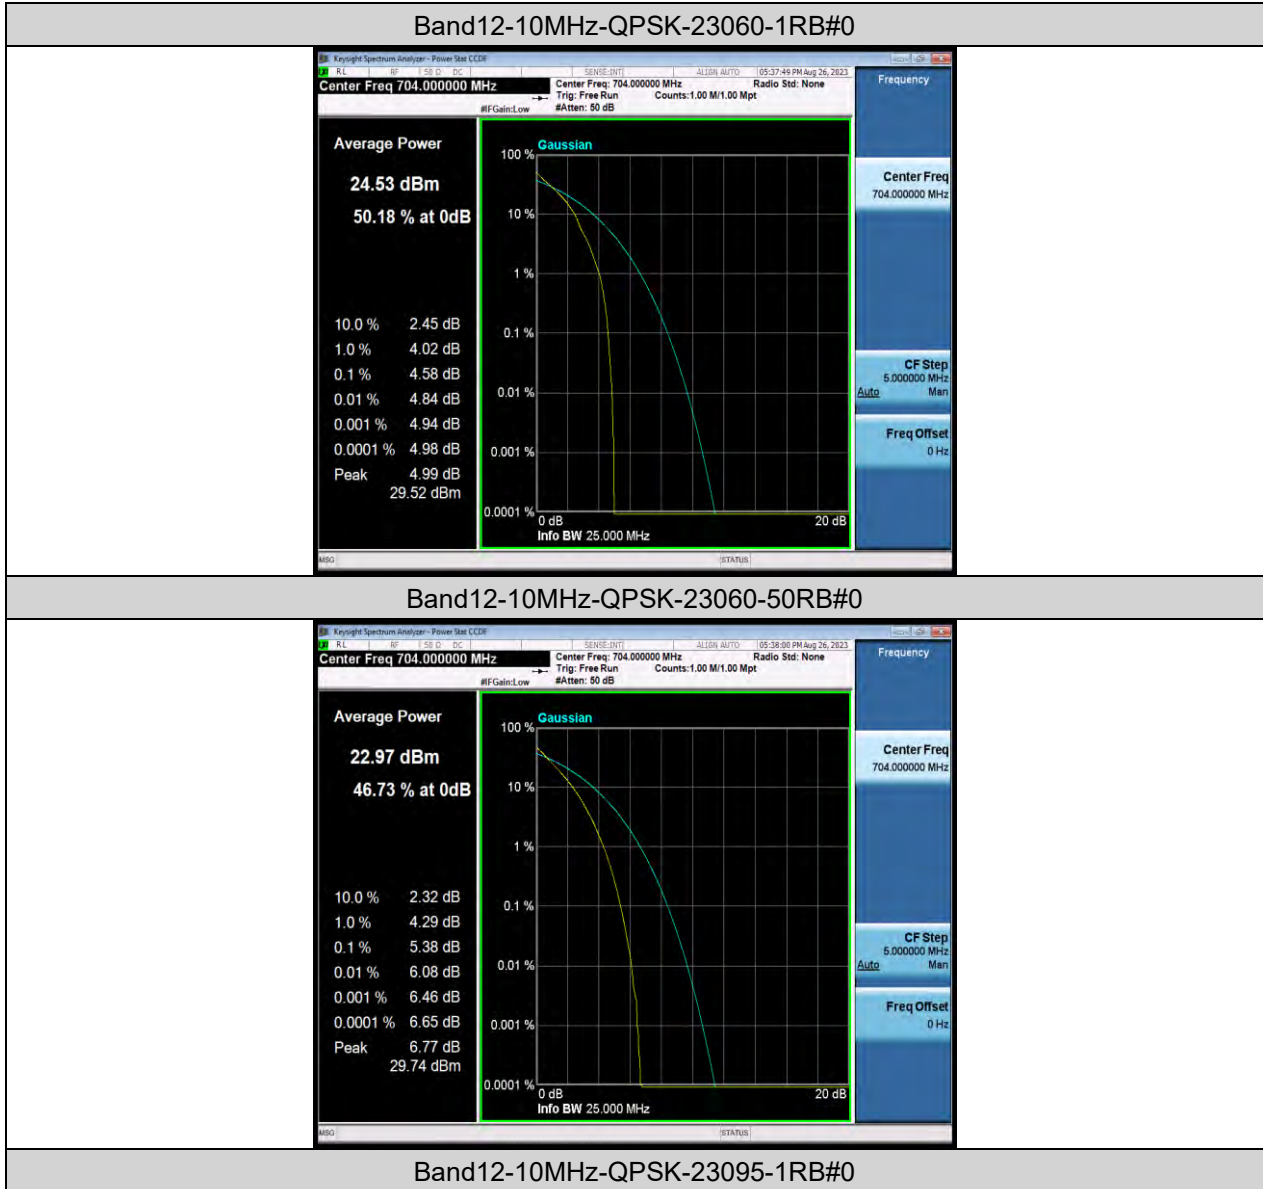

Test Graphs