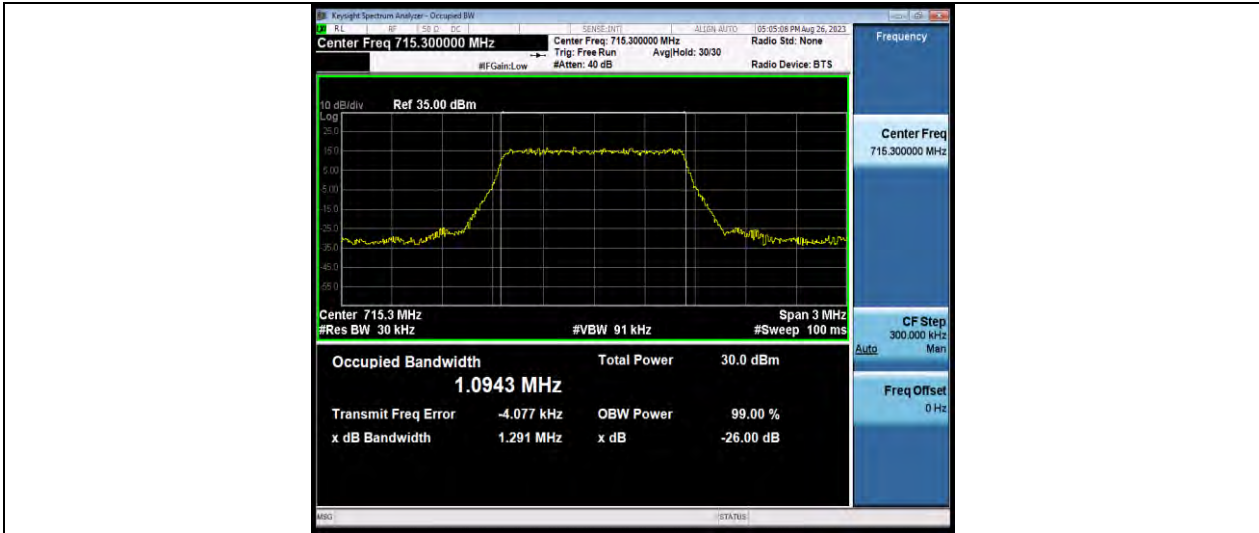

BUREAU VERITAS

Test Report No.: W7L-P23070009RF03

Band12-1.4MHz-16QAM-23017-6RB#0