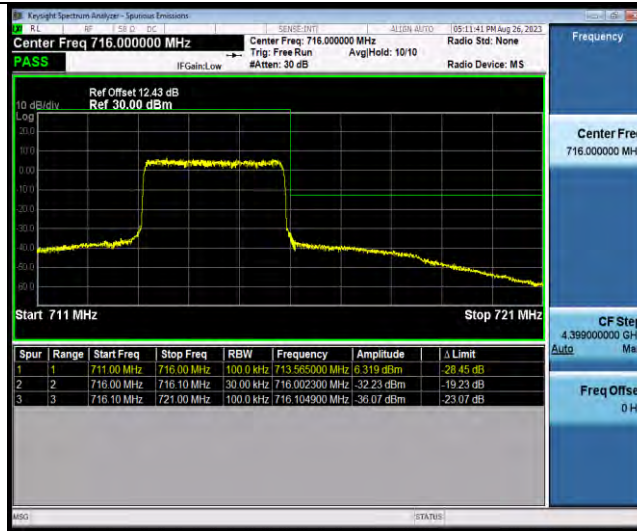

BUREAU VERITAS

Test Report No.: W7L-P23070009RF03

Band12-3MHz-16QAM-23025-1RB#0