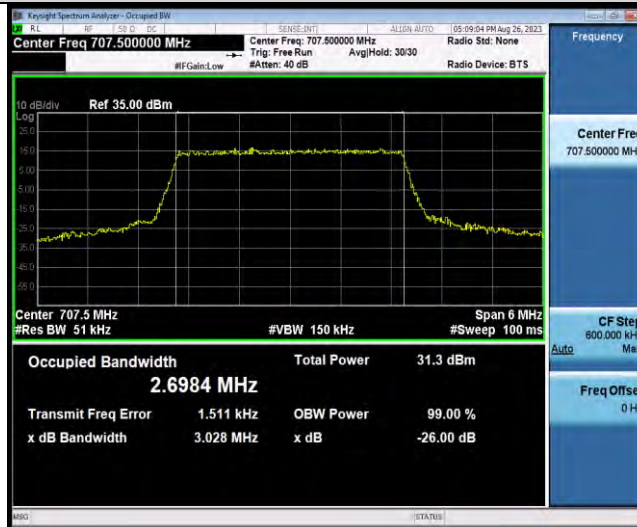

Band12-3MHz-QPSK-23165-15RB#0