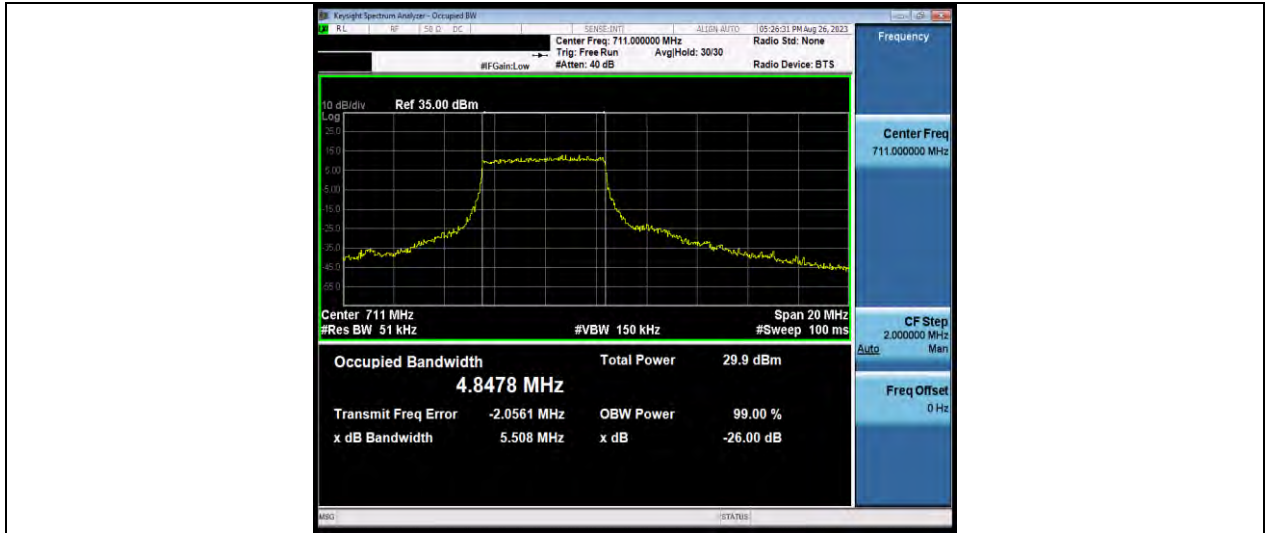

Test Report No.: W7L-P23070009RF03

Band12-10MHz-16QAM-23060-27RB#0

Band12-10MHz-16QAM-23095-27RB#0

Band12-10MHz-16QAM-23130-27RB#0

BUREAU
VERITAS

Test Report No.: W7L-P23070009RF03

BAND EDGE

Test Result