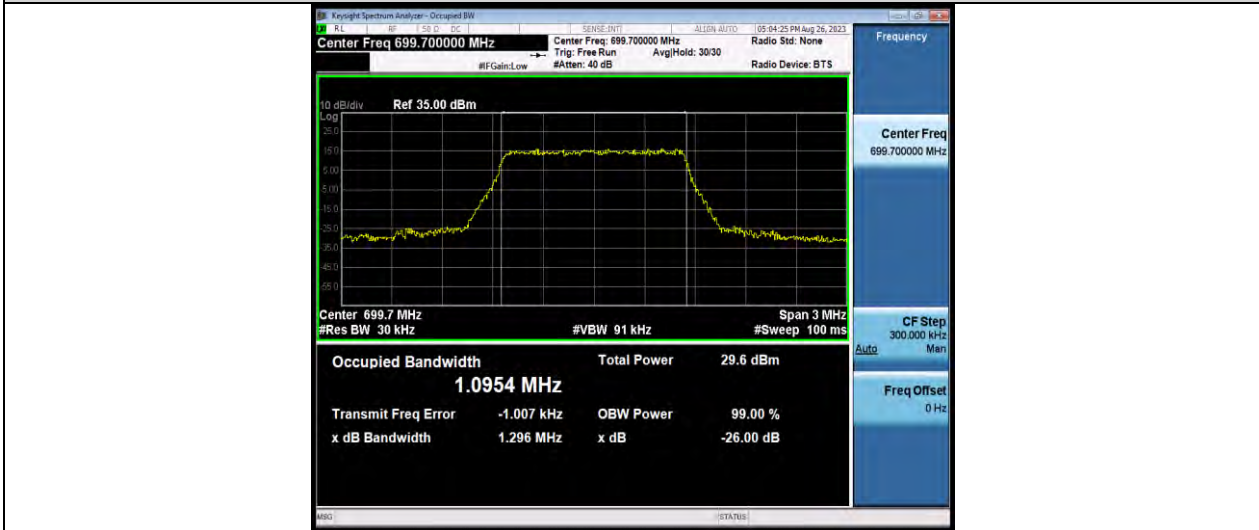

Test Graphs

BUREAU VERITAS

Test Report No.: W7L-P23070009RF03

Band12-1.4MHz-16QAM-23017-6RB#0

Band12-1.4MHz-16QAM-23095-6RB#0

Band12-1.4MHz-16QAM-23173-6RB#0

BUREAU VERITAS

Test Report No.: W7L-P23070009RF03