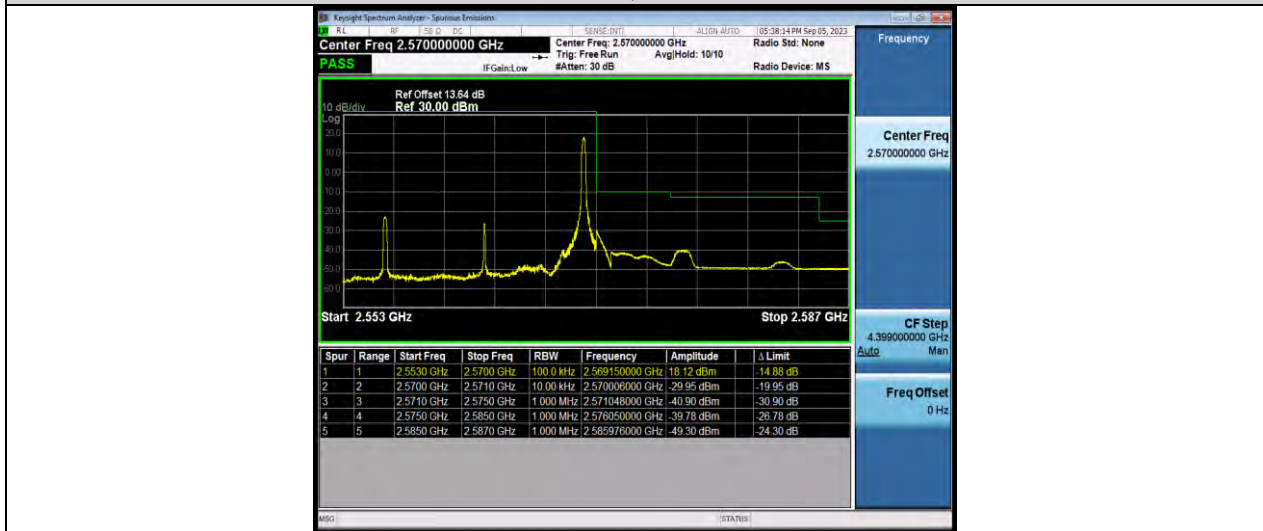

Band7-15MHz-16QAM-21375-27RB#48