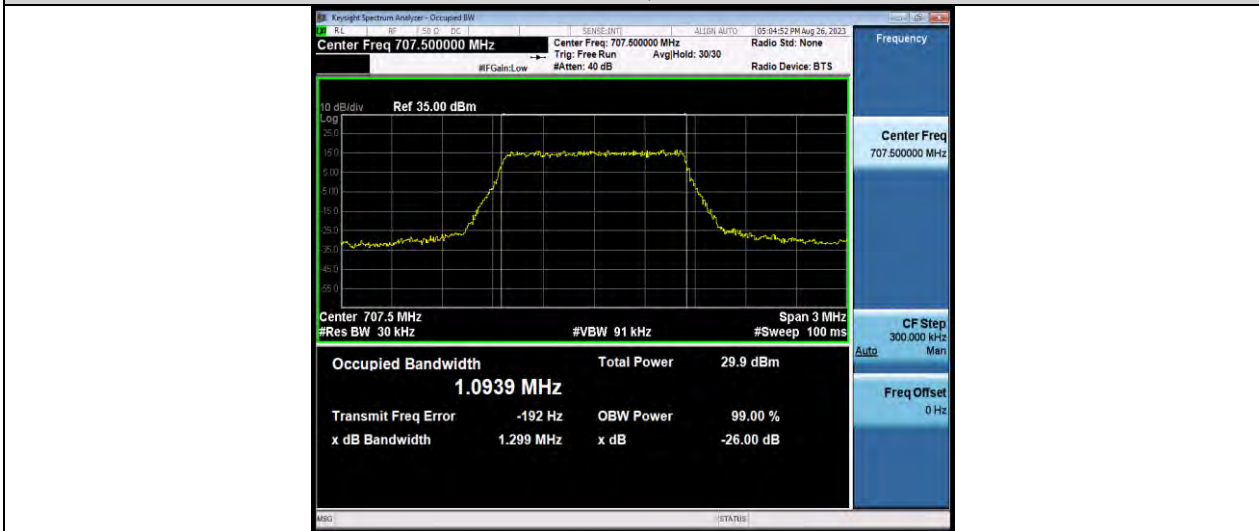

Test Graphs

BUREAU VERITAS

Test Report No.: W7L-P23070009RF03

Band12-1.4MHz-16QAM-23017-6RB#0

Band12-1.4MHz-16QAM-23095-6RB#0

Band12-1.4MHz-16QAM-23173-6RB#0

BUREAU VERITAS

Test Report No.: W7L-P23070009RF03