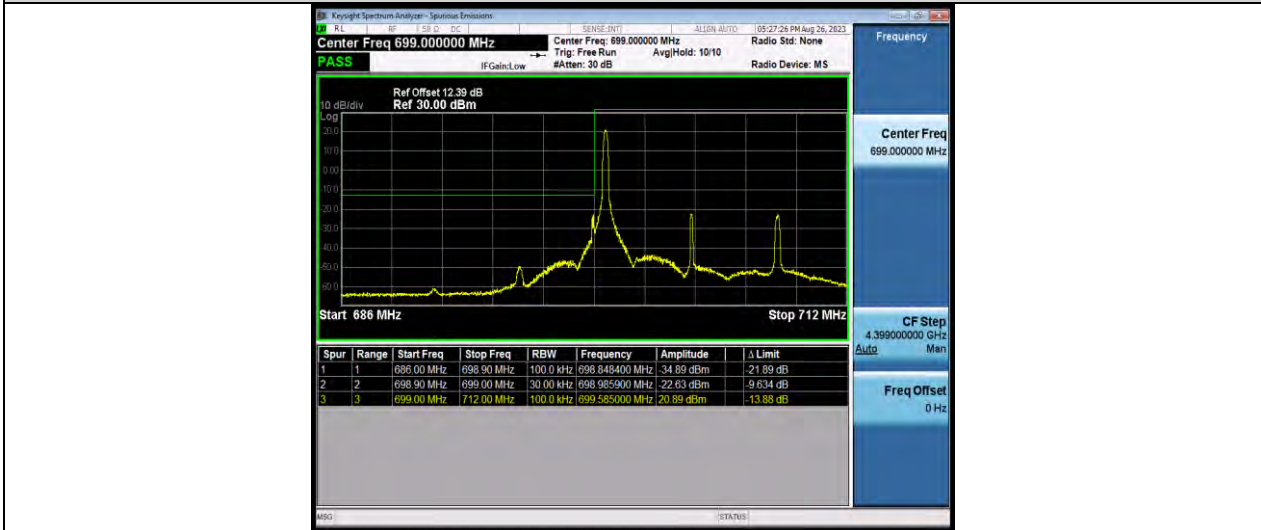

Test Report No.: W7L-P23070009RF03

Band12-5MHz-16QAM-23035-25RB#0

Band12-5MHz-16QAM-23155-1RB#24

Band12-5MHz-16QAM-23155-25RB#0

BUREAU VERITAS

Test Report No.: W7L-P23070009RF03

Band12-10MHz-QPSK-23060-1RB#0