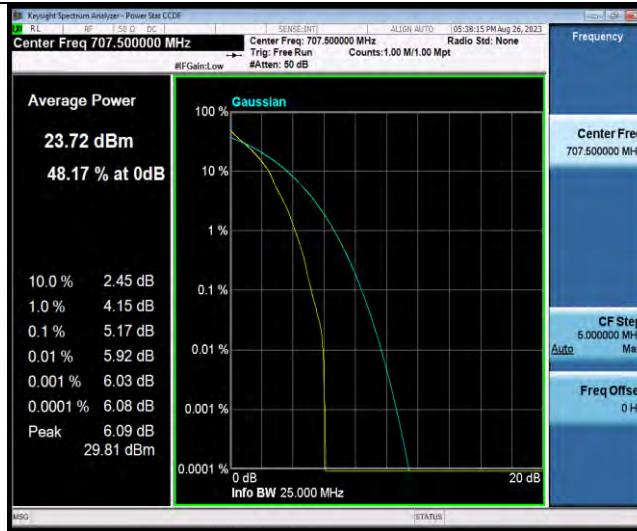

BUREAU
VERITAS

Test Report No.: W7L-P23070009RF03