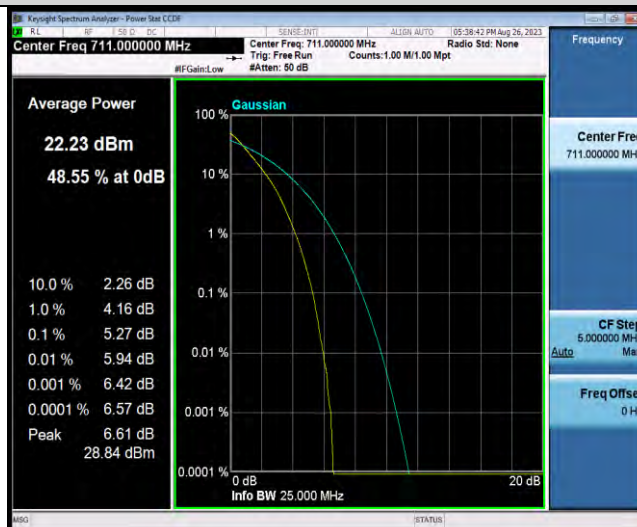

BUREAU
VERITAS

Test Report No.: W7L-P23070009RF03