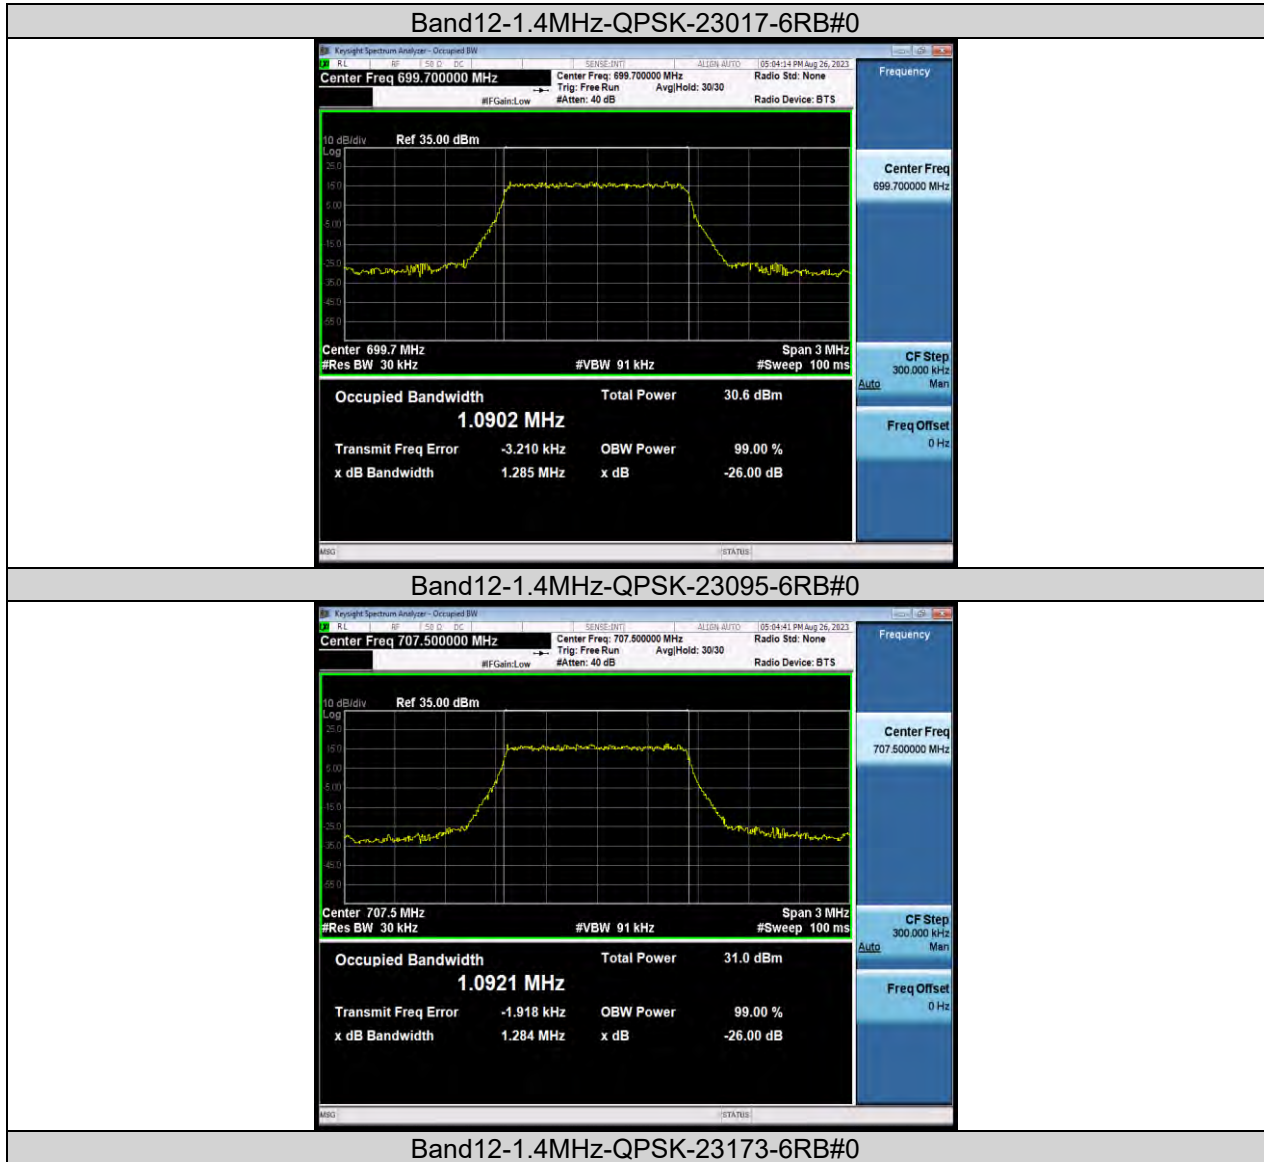

Test Graphs