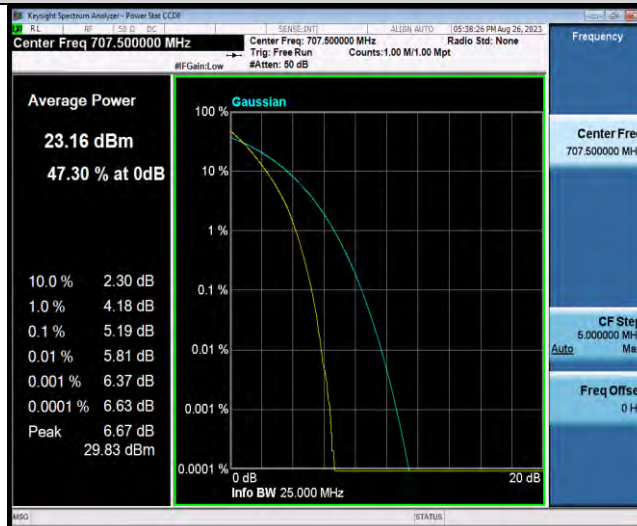

BUREAU
VERITAS

Test Report No.: W7L-P23070009RF03