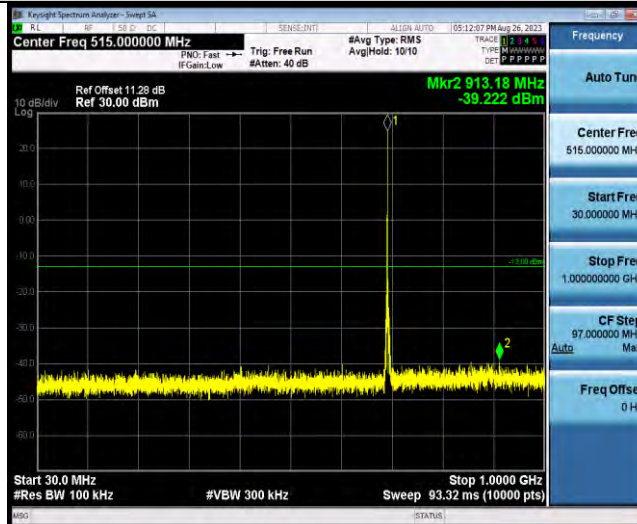

Band12-3MHz-QPSK-23025-1RB#0-Range2:1000~1000MHz