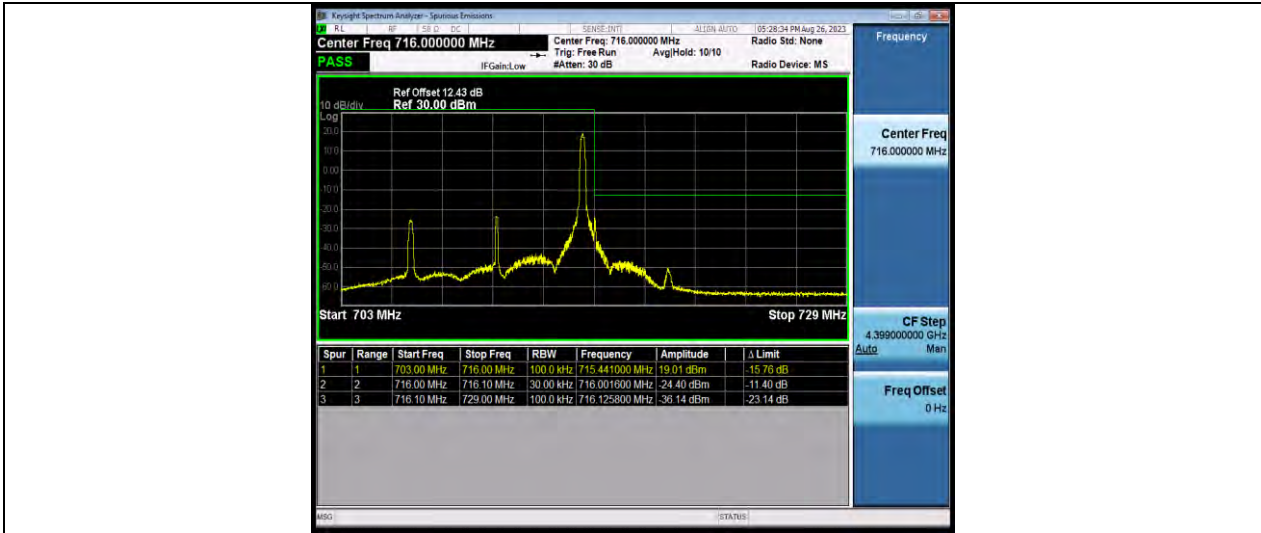

Band12-10MHz-QPSK-23060-50RB#0

Band12-10MHz-QPSK-23130-1RB#49

BUREAU VERITAS

Test Report No.: W7L-P23070009RF03

Band12-10MHz-QPSK-23130-50RB#0

Band12-10MHz-16QAM-23060-1RB#0

Band12-10MHz-16QAM-23060-27RB#0

**BUREAU
VERITAS**