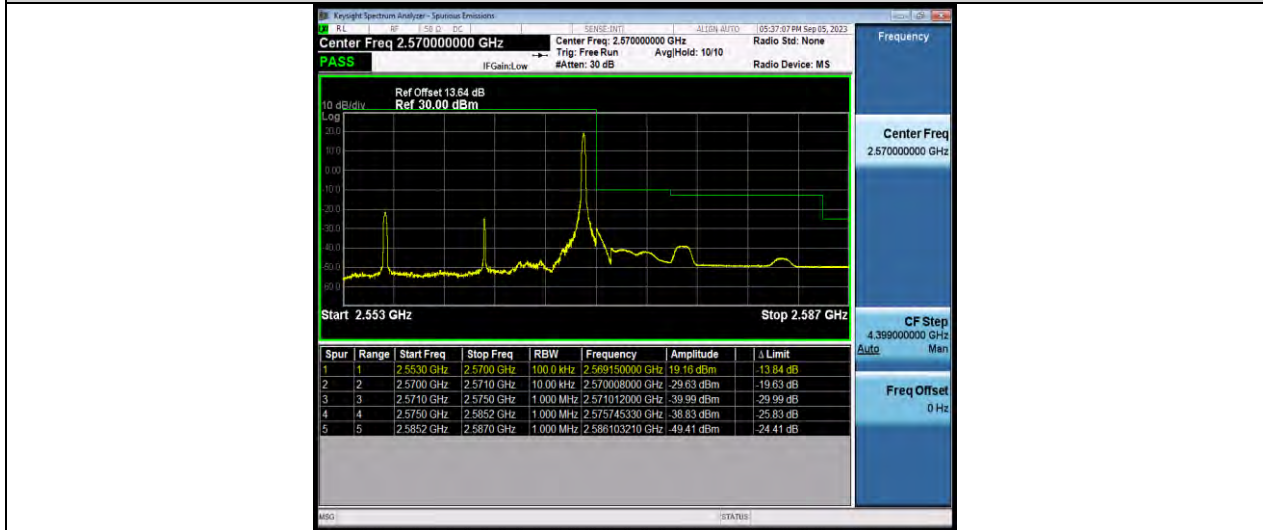

Band7-15MHz-QPSK-20825-1RB#0

Band7-15MHz-QPSK-20825-75RB#0

BUREAU VERITAS

Test Report No.: W7L-P23070009RF03

Band7-15MHz-QPSK-21375-1RB#74

Band7-15MHz-QPSK-21375-75RB#0

Band7-15MHz-16QAM-20825-1RB#0

BUREAU VERITAS