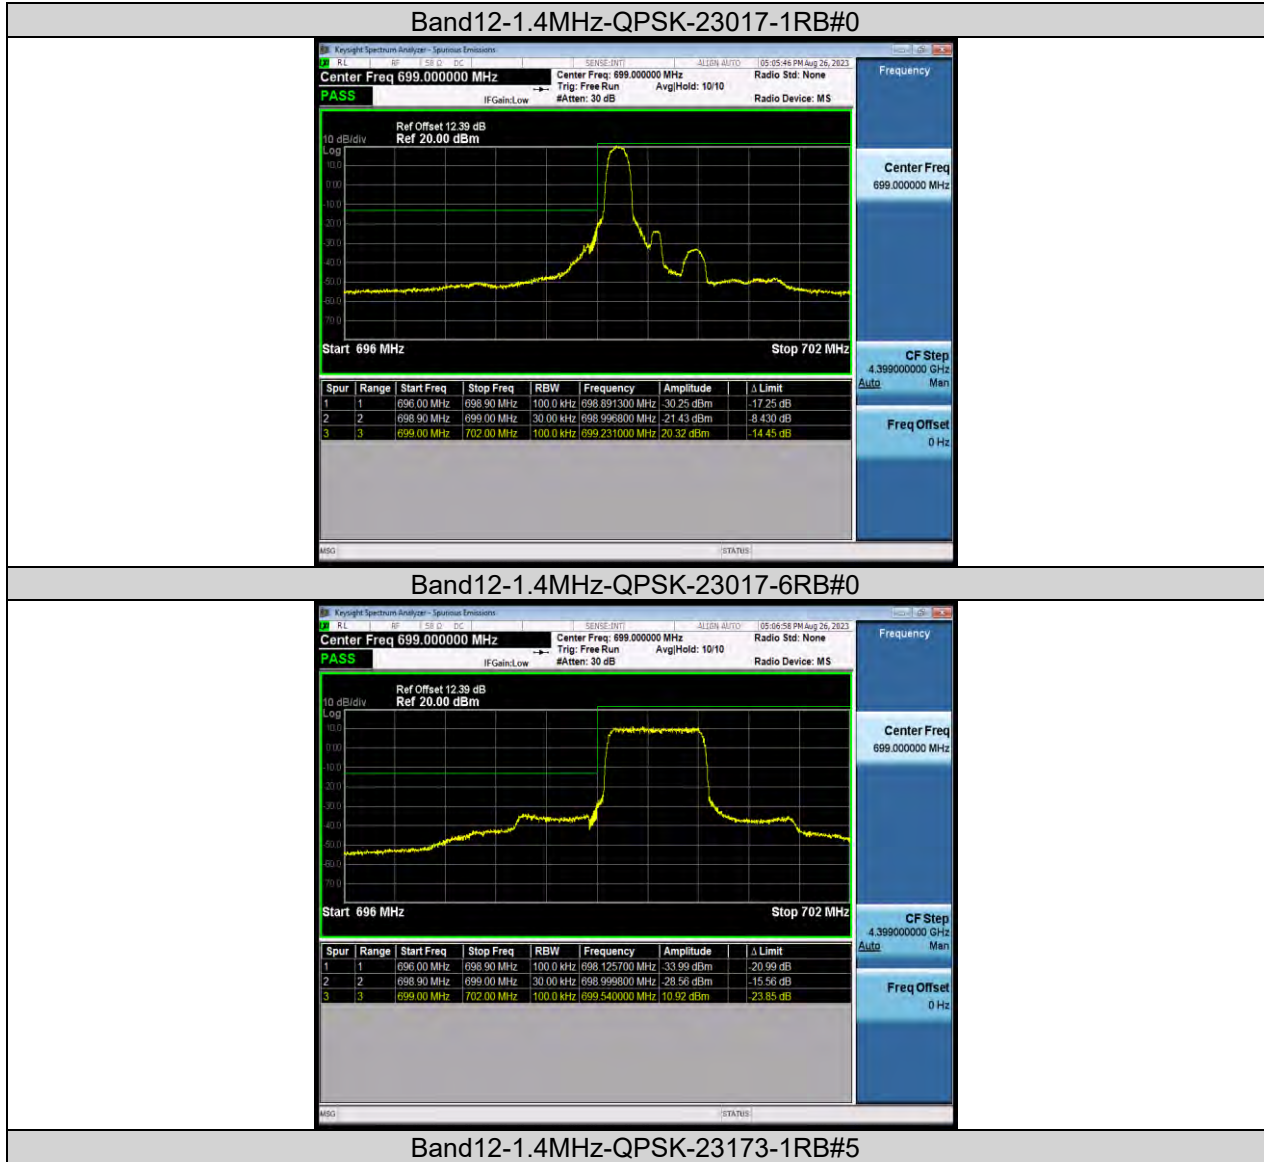

Test Graphs