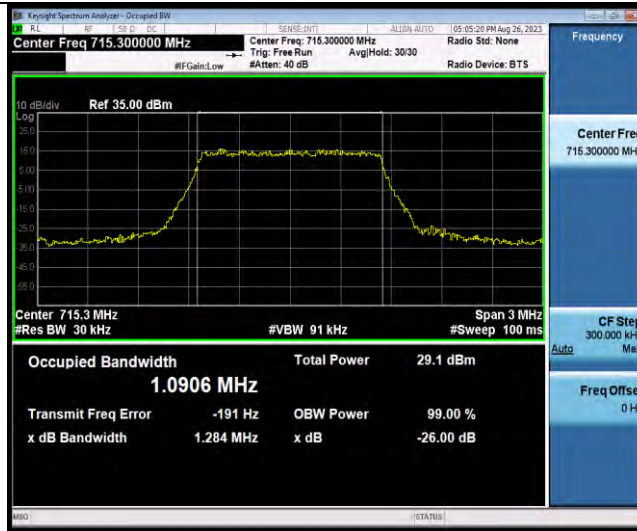

Test Graphs

BUREAU VERITAS

Test Report No.: W7L-P23070009RF03

Band12-1.4MHz-16QAM-23017-6RB#0

Band12-1.4MHz-16QAM-23095-6RB#0

Band12-1.4MHz-16QAM-23173-6RB#0

BUREAU VERITAS

Test Report No.: W7L-P23070009RF03