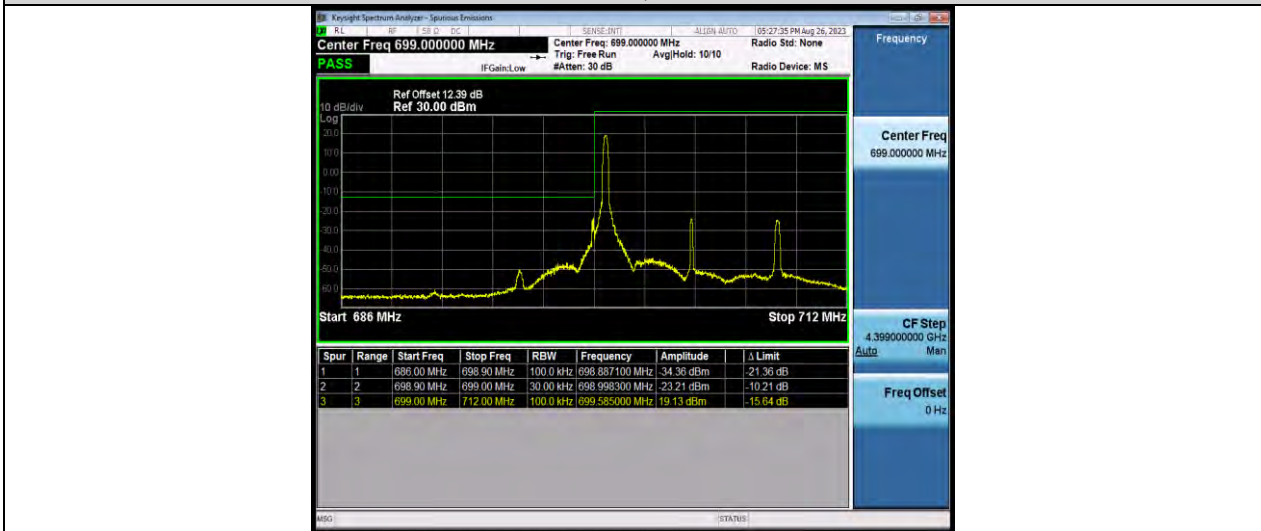

Band12-10MHz-QPSK-23060-50RB#0

Band12-10MHz-QPSK-23130-1RB#49

BUREAU VERITAS

Test Report No.: W7L-P23070009RF03

Band12-10MHz-QPSK-23130-50RB#0

Band12-10MHz-16QAM-23060-1RB#0

Band12-10MHz-16QAM-23060-27RB#0

**BUREAU
VERITAS**