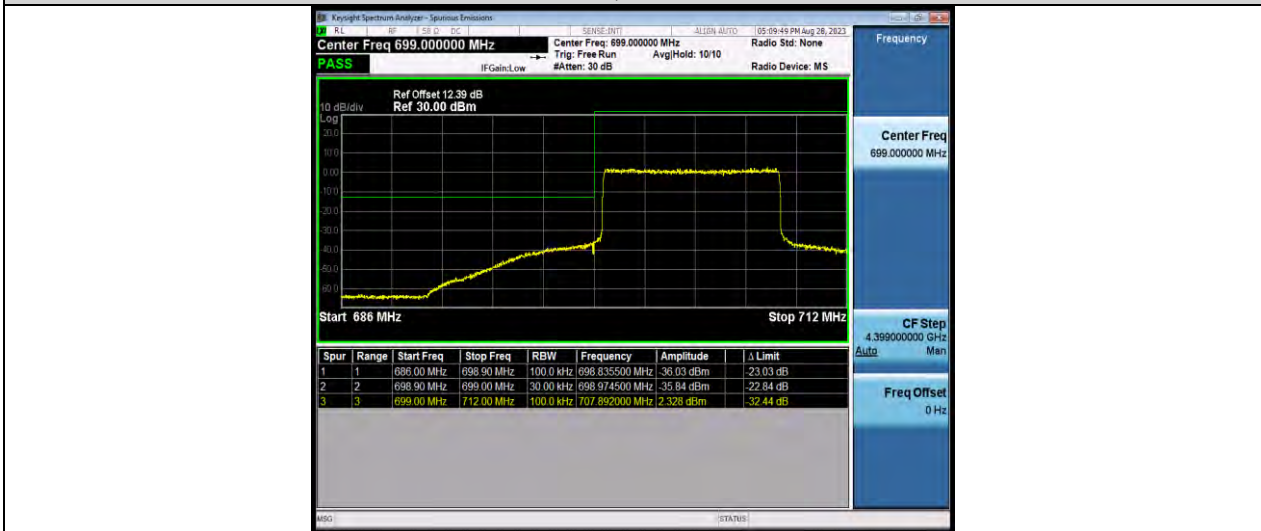

Band12-10MHz-QPSK-23130-1RB#49