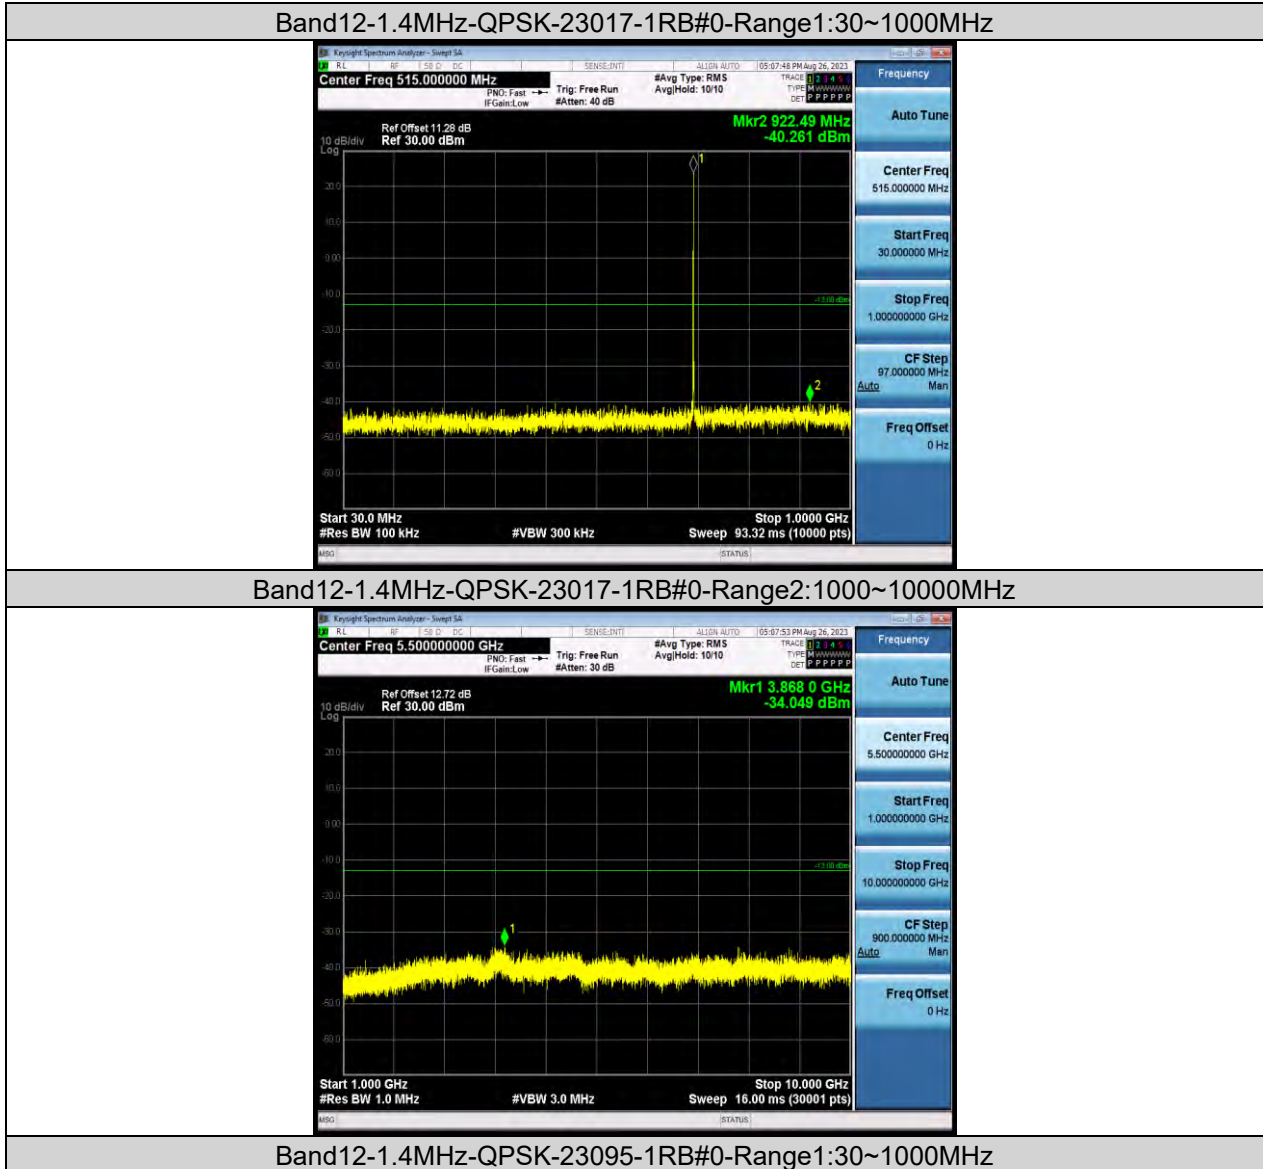

Test Report No.: W7L-P23070009RF03

Test Graphs