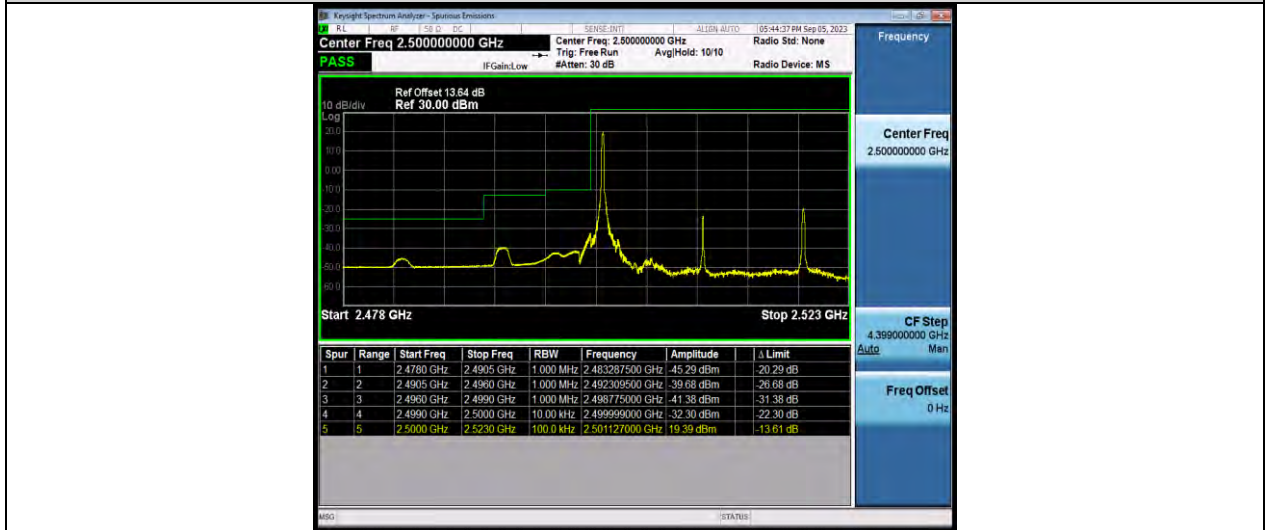

Test Report No.: W7L-P23070009RF03

Band7-15MHz-16QAM-20825-27RB#0

Band7-15MHz-16QAM-21375-1RB#74

Band7-15MHz-16QAM-21375-27RB#48

BUREAU VERITAS

Test Report No.: W7L-P23070009RF03

Band7-20MHz-QPSK-20850-1RB#0