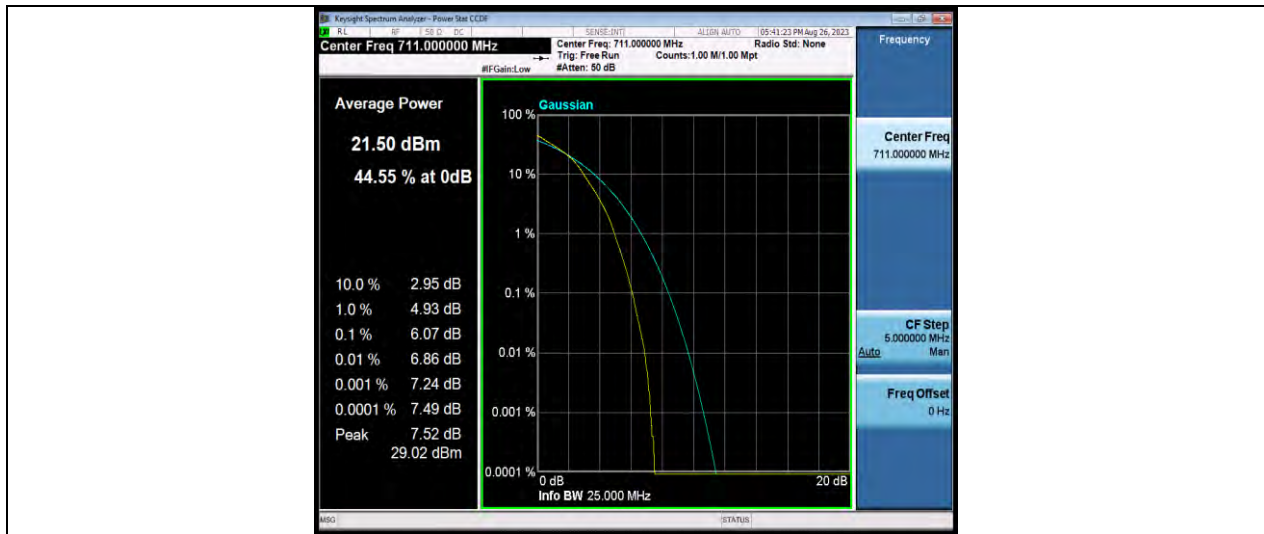

BUREAU
VERITAS

Test Report No.: W7L-P23070009RF03