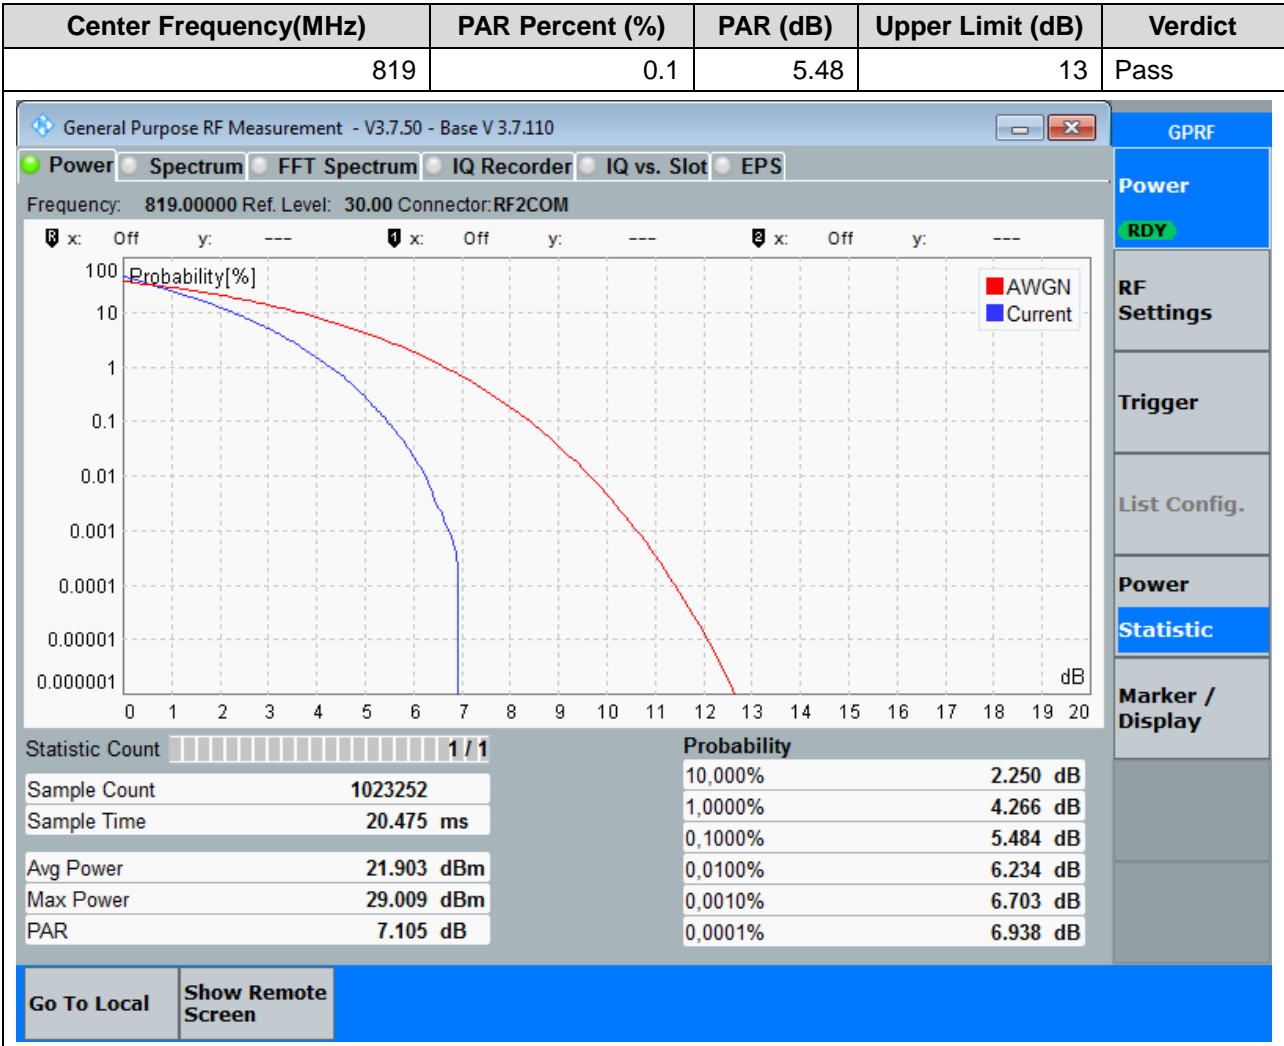

Annex. LTE Peak to Average Ratio

1. LTE_Band26(part90)

1.1. LTE Peak to Average Ratio(NTNV)(Subtest:1, Channel:26740, Bandwidth:10, Modulation:QPSK, RB Number: 1, RB Position:LOW)

1.2. LTE Peak to Average Ratio(NTNV)(Subtest:2, Channel:26740, Bandwidth:10, Modulation:QPSK, RB Number: 50, RB Position:LOW)

1.3. LTE Peak to Average Ratio(NTNV)(Subtest:3, Channel:26740, Bandwidth:10, Modulation:Q16, RB Number: 1, RB Position:LOW)

1.4. LTE Peak to Average Ratio(NTNV)(Subtest:4, Channel:26740, Bandwidth:10, Modulation:Q16, RB Number: 50, RB Position:LOW)

2. LTE_Band26(part22)

2.1. LTE Peak to Average Ratio(NTNV)(Subtest:1, Channel:26865, Bandwidth:15, Modulation:QPSK, RB Number: 1, RB Position:LOW)

2.2. LTE Peak to Average Ratio(NTNV)(Subtest:2, Channel:26865, Bandwidth:15, Modulation:QPSK, RB Number: 75, RB Position:LOW)

2.3. LTE Peak to Average Ratio(NTNV)(Subtest:3, Channel:26865, Bandwidth:15, Modulation:Q16, RB Number: 1, RB Position:LOW)

2.4. LTE Peak to Average Ratio(NTNV)(Subtest:4, Channel:26865, Bandwidth:15, Modulation:Q16, RB Number: 75, RB Position:LOW)