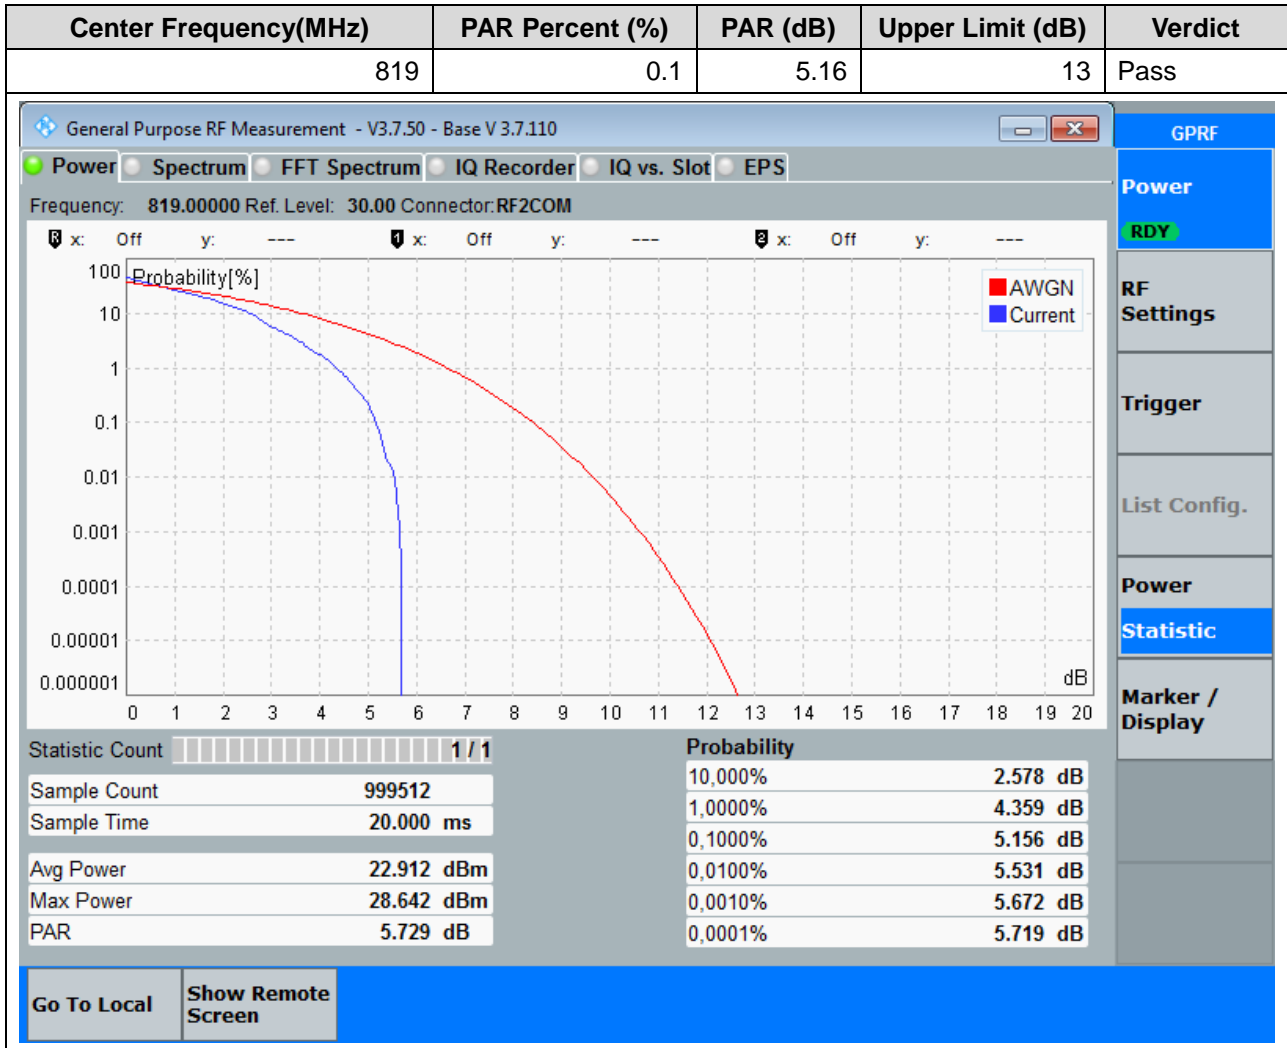

Annex. LTE Peak to Average Ratio

1. LTE_Band26(part90)

1.1. LTE Peak to Average Ratio(NTNV)(Subtest:1, Channel:26740, Bandwidth:10, Modulation:QPSK, RB Number: 1, RB Position:LOW)

1.2. LTE Peak to Average Ratio(NTNV)(Subtest:2, Channel:26740, Bandwidth:10, Modulation:QPSK, RB Number: 50, RB Position:LOW)

1.3. LTE Peak to Average Ratio(NTNV)(Subtest:3, Channel:26740, Bandwidth:10, Modulation:Q16, RB Number: 1, RB Position:LOW)

1.4. LTE Peak to Average Ratio(NTNV)(Subtest:4, Channel:26740, Bandwidth:10, Modulation:Q16, RB Number: 50, RB Position:LOW)

2. LTE_Band26(part22)

2.1. LTE Peak to Average Ratio(NTNV)(Subtest:1, Channel:26865, Bandwidth:15, Modulation:QPSK, RB Number: 1, RB Position:LOW)

2.2. LTE Peak to Average Ratio(NTNV)(Subtest:2, Channel:26865, Bandwidth:15, Modulation:QPSK, RB Number: 75, RB Position:LOW)

2.3. LTE Peak to Average Ratio(NTNV)(Subtest:3, Channel:26865, Bandwidth:15, Modulation:Q16, RB Number: 1, RB Position:LOW)

2.4. LTE Peak to Average Ratio(NTNV)(Subtest:4, Channel:26865, Bandwidth:15, Modulation:Q16, RB Number: 75, RB Position:LOW)