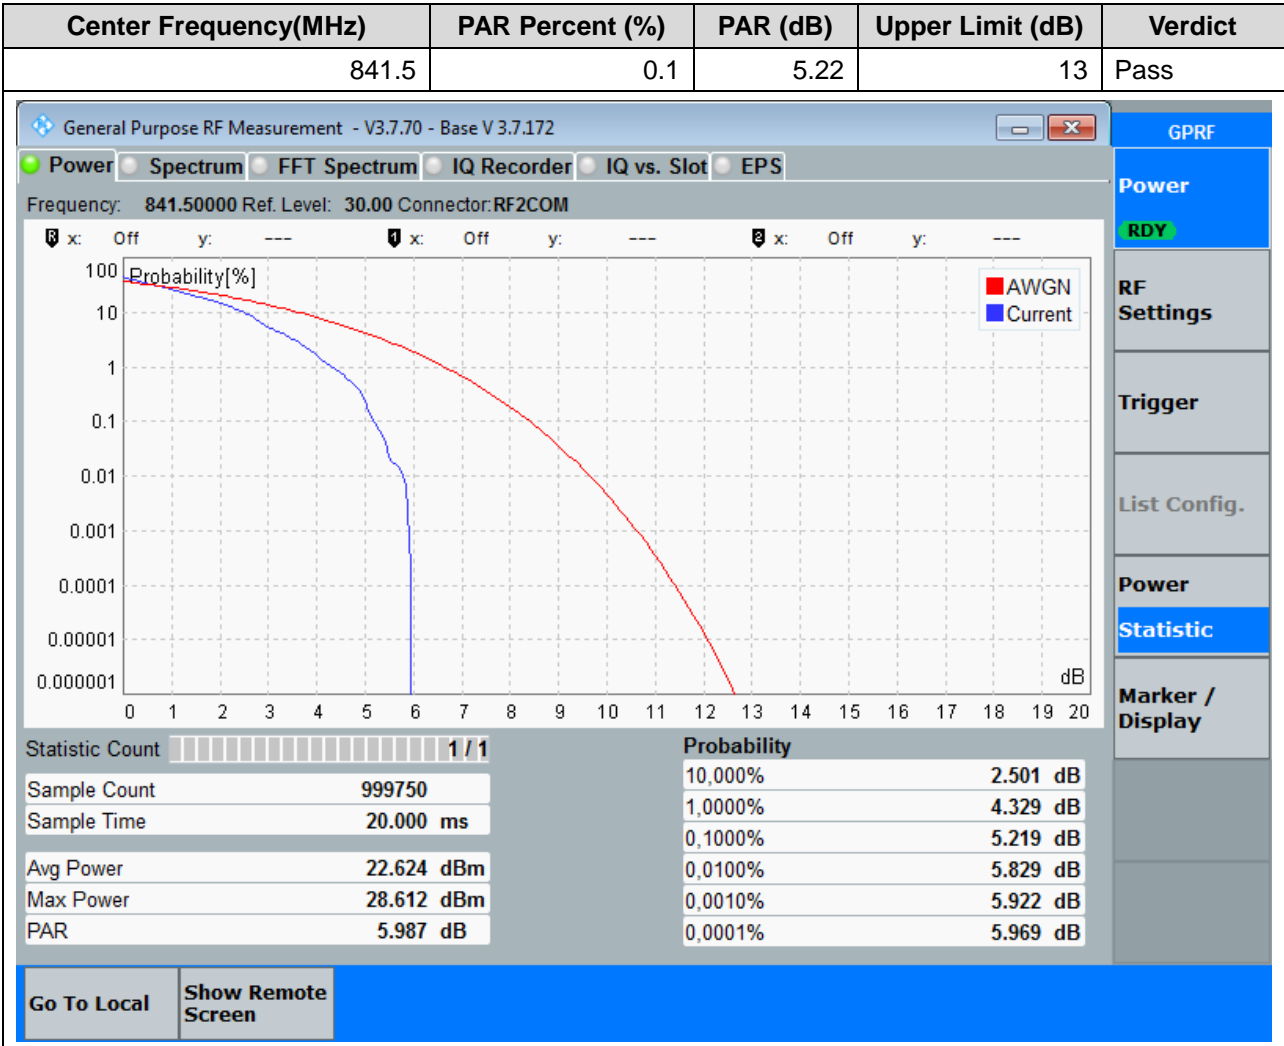

2.3. LTE Peak to Average Ratio(NTNV)(Subtest:3, Channel:26865, Bandwidth:15, Modulation:Q16, RB Number: 1, RB Position:LOW)

2.4. LTE Peak to Average Ratio(NTNV)(Subtest:4, Channel:26865, Bandwidth:15, Modulation:Q16, RB Number: 75, RB Position:LOW)

2.5. LTE Peak to Average Ratio(NTNV)(Subtest:5, Channel:26915, Bandwidth:15, Modulation:QPSK, RB Number: 1, RB Position:LOW)

2.6. LTE Peak to Average Ratio(NTNV)(Subtest:6, Channel:26915, Bandwidth:15, Modulation:QPSK, RB Number: 75, RB Position:LOW)

2.7. LTE Peak to Average Ratio(NTNV)(Subtest:7, Channel:26915, Bandwidth:15, Modulation:Q16, RB Number: 1, RB Position:LOW)

2.8. LTE Peak to Average Ratio(NTNV)(Subtest:8, Channel:26915, Bandwidth:15, Modulation:Q16, RB Number: 75, RB Position:LOW)

2.9. LTE Peak to Average Ratio(NTNV)(Subtest:9, Channel:26965, Bandwidth:15, Modulation:QPSK, RB Number: 1, RB Position:LOW)

2.10. LTE Peak to Average Ratio(NTNV)(Subtest:10, Channel:26965, Bandwidth:15, Modulation:QPSK, RB Number: 75, RB Position:LOW)