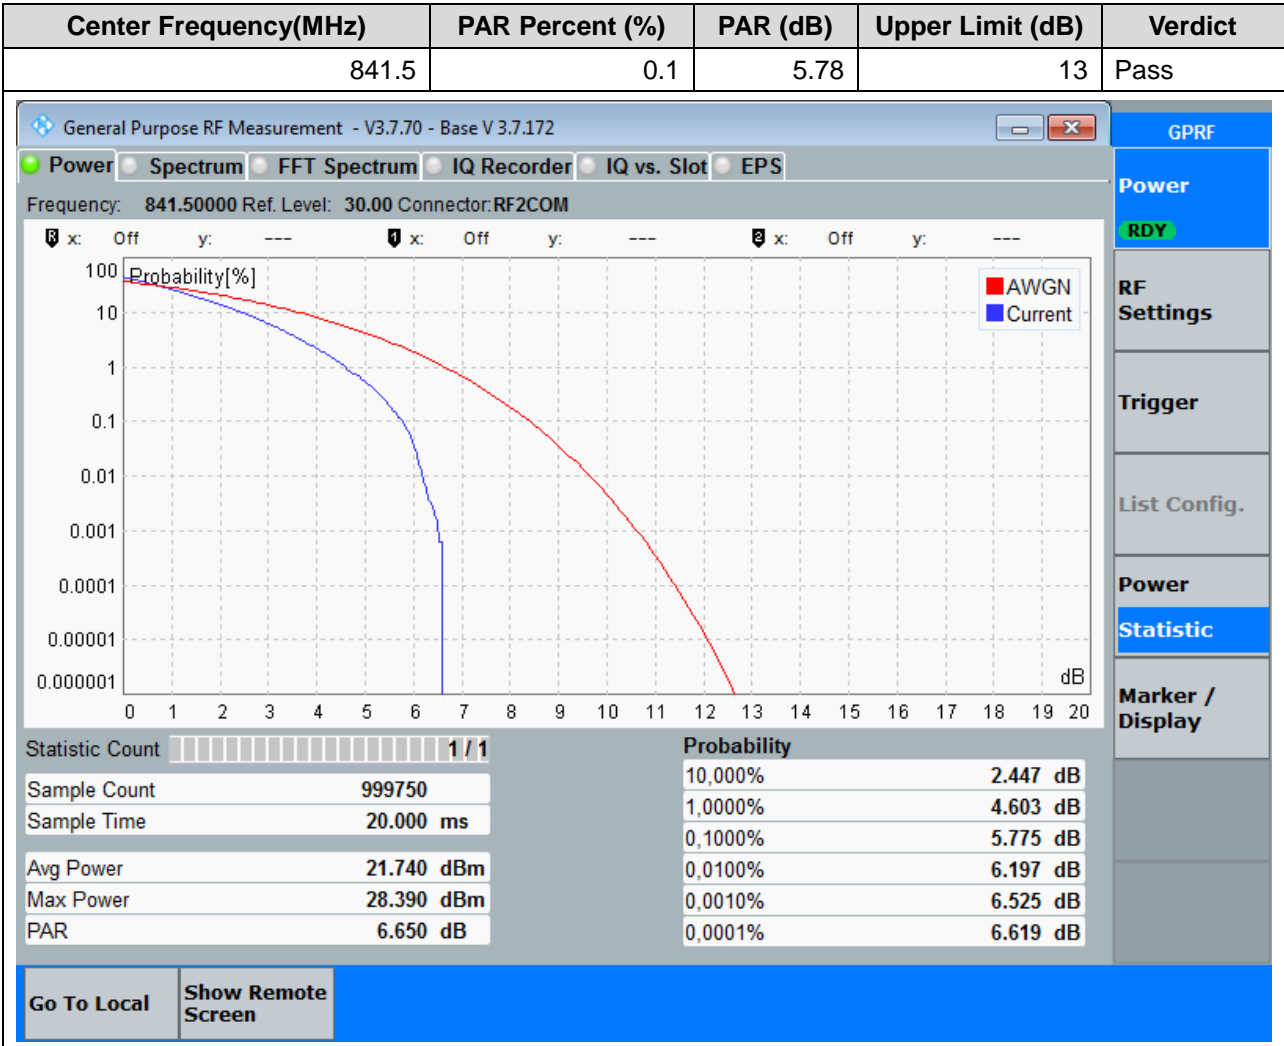

2.5. LTE Peak to Average Ratio(NTNV)(Subtest:5, Channel:26915, Bandwidth:15, Modulation:QPSK, RB Number: 1, RB Position:LOW)

2.6. LTE Peak to Average Ratio(NTNV)(Subtest:6, Channel:26915, Bandwidth:15, Modulation:QPSK, RB Number: 75, RB Position:LOW)

2.7. LTE Peak to Average Ratio(NTNV)(Subtest:7, Channel:26915, Bandwidth:15, Modulation:Q16, RB Number: 1, RB Position:LOW)

2.8. LTE Peak to Average Ratio(NTNV)(Subtest:8, Channel:26915, Bandwidth:15, Modulation:Q16, RB Number: 75, RB Position:LOW)

2.9. LTE Peak to Average Ratio(NTNV)(Subtest:9, Channel:26965, Bandwidth:15, Modulation:QPSK, RB Number: 1, RB Position:LOW)

2.10. LTE Peak to Average Ratio(NTNV)(Subtest:10, Channel:26965, Bandwidth:15, Modulation:QPSK, RB Number: 75, RB Position:LOW)

2.11. LTE Peak to Average Ratio(NTNV)(Subtest:11, Channel:26965, Bandwidth:15, Modulation:Q16, RB Number: 1, RB Position:LOW)

2.12. LTE Peak to Average Ratio(NTNV)(Subtest:12, Channel:26965, Bandwidth:15, Modulation:Q16, RB Number: 75, RB Position:LOW)