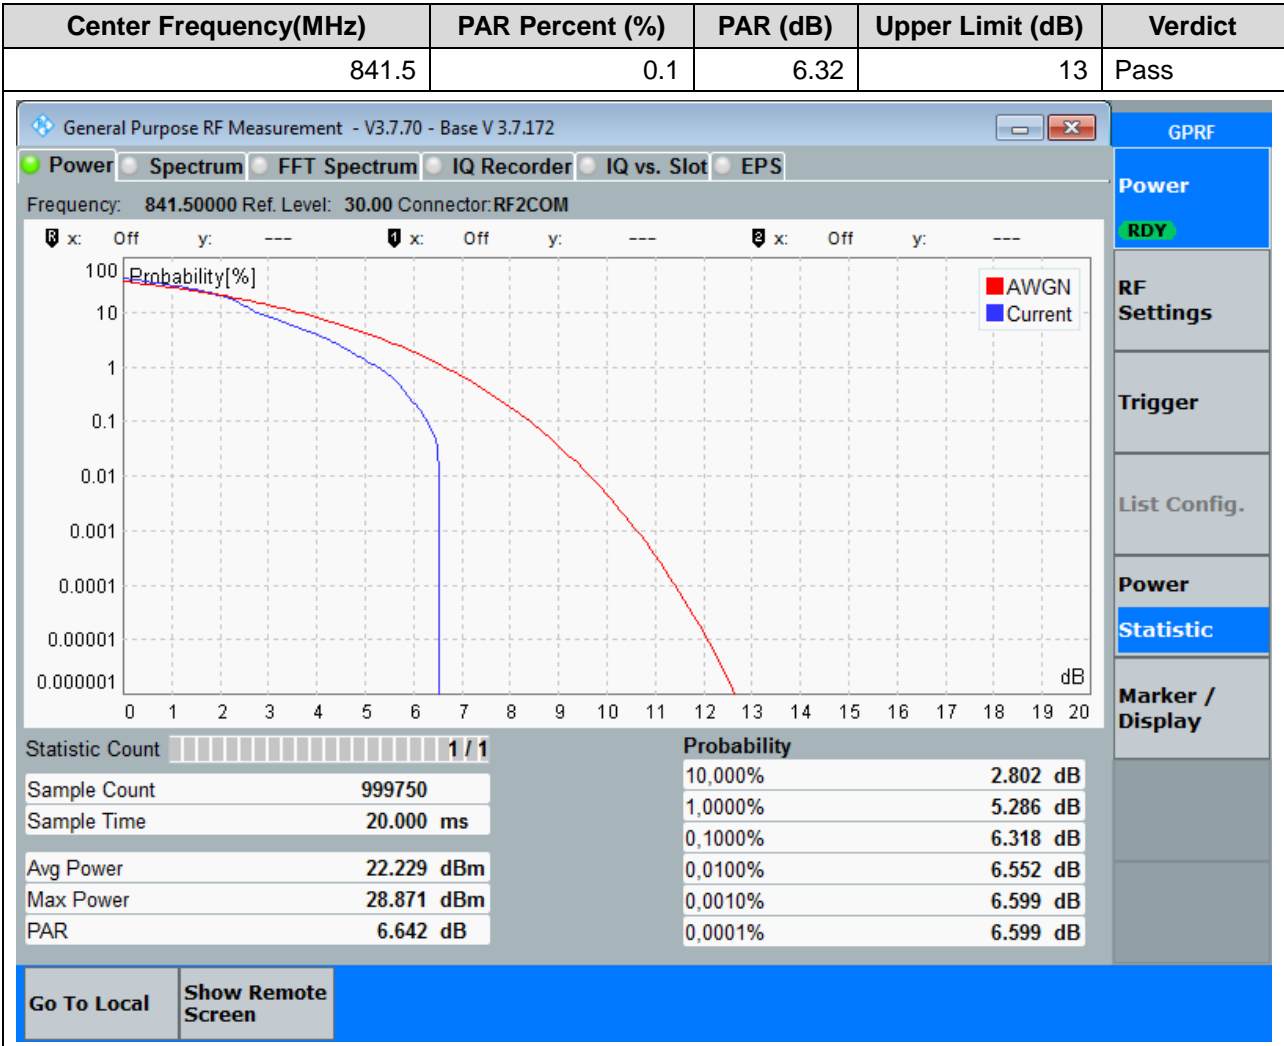

2.5. LTE Peak to Average Ratio(NTNV)(Subtest:5, Channel:26915, Bandwidth:15, Modulation:QPSK, RB Number: 1, RB Position:LOW)

2.6. LTE Peak to Average Ratio(NTNV)(Subtest:6, Channel:26915, Bandwidth:15, Modulation:QPSK, RB Number: 75, RB Position:LOW)

2.7. LTE Peak to Average Ratio(NTNV)(Subtest:7, Channel:26915, Bandwidth:15, Modulation:Q16, RB Number: 1, RB Position:LOW)

2.8. LTE Peak to Average Ratio(NTNV)(Subtest:8, Channel:26915, Bandwidth:15, Modulation:Q16, RB Number: 75, RB Position:LOW)

2.9. LTE Peak to Average Ratio(NTNV)(Subtest:9, Channel:26965, Bandwidth:15, Modulation:QPSK, RB Number: 1, RB Position:LOW)

2.10. LTE Peak to Average Ratio(NTNV)(Subtest:10, Channel:26965, Bandwidth:15, Modulation:QPSK, RB Number: 75, RB Position:LOW)

2.11. LTE Peak to Average Ratio(NTNV)(Subtest:11, Channel:26965, Bandwidth:15, Modulation:Q16, RB Number: 1, RB Position:LOW)

2.12. LTE Peak to Average Ratio(NTNV)(Subtest:12, Channel:26965, Bandwidth:15, Modulation:Q16, RB Number: 75, RB Position:LOW)