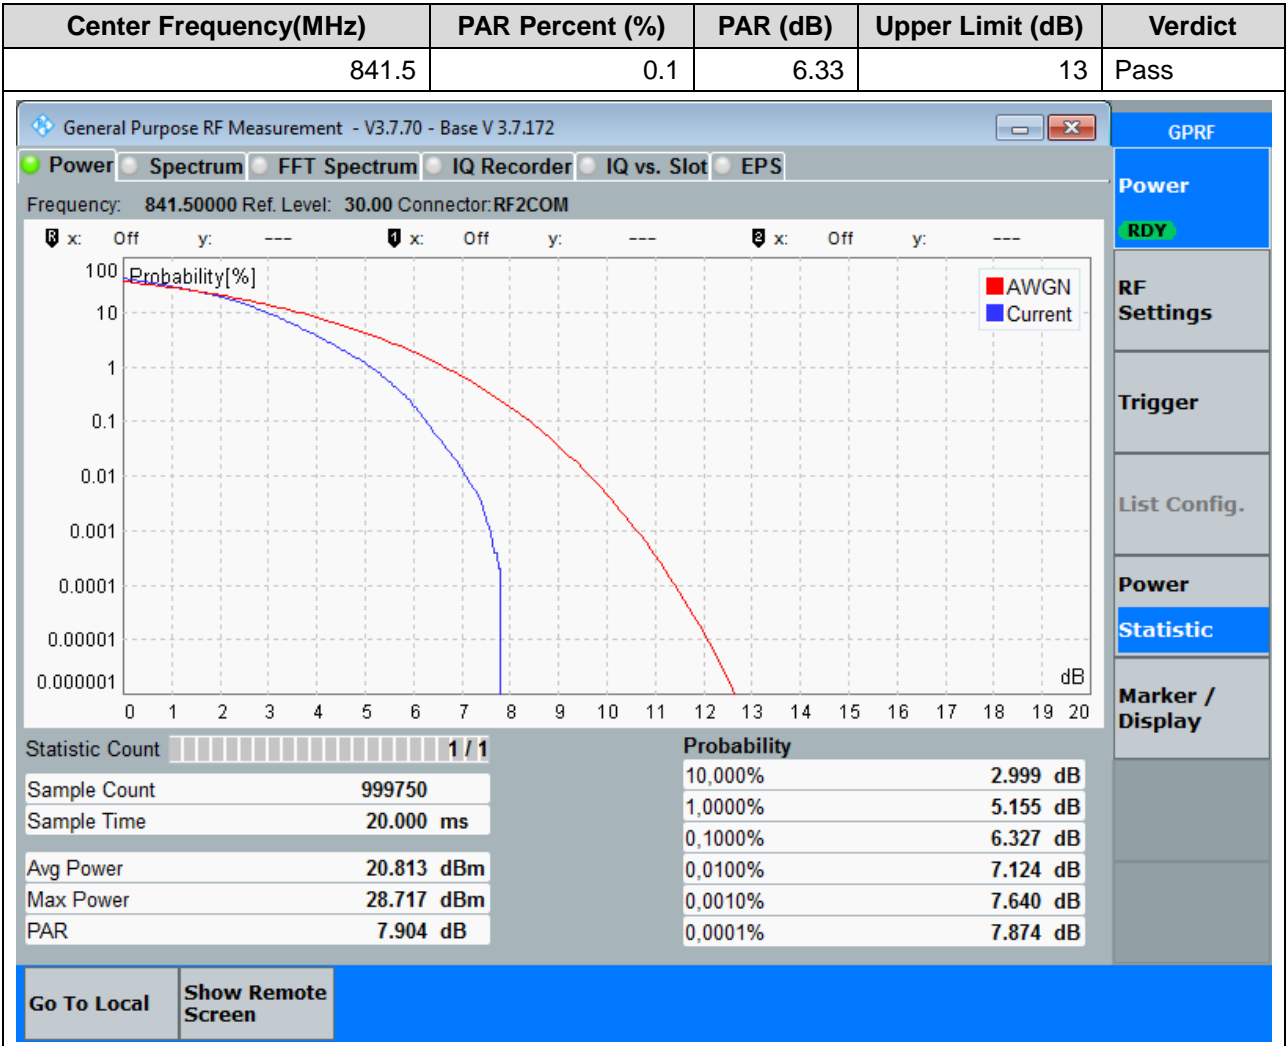

2.7. LTE Peak to Average Ratio(NTNV)(Subtest:7, Channel:26915, Bandwidth:15, Modulation:Q16, RB Number: 1, RB Position:LOW)

2.8. LTE Peak to Average Ratio(NTNV)(Subtest:8, Channel:26915, Bandwidth:15, Modulation:Q16, RB Number: 75, RB Position:LOW)

2.9. LTE Peak to Average Ratio(NTNV)(Subtest:9, Channel:26965, Bandwidth:15, Modulation:QPSK, RB Number: 1, RB Position:LOW)

2.10. LTE Peak to Average Ratio(NTNV)(Subtest:10, Channel:26965, Bandwidth:15, Modulation:QPSK, RB Number: 75, RB Position:LOW)

2.11. LTE Peak to Average Ratio(NTNV)(Subtest:11, Channel:26965, Bandwidth:15, Modulation:Q16, RB Number: 1, RB Position:LOW)

2.12. LTE Peak to Average Ratio(NTNV)(Subtest:12, Channel:26965, Bandwidth:15, Modulation:Q16, RB Number: 75, RB Position:LOW)