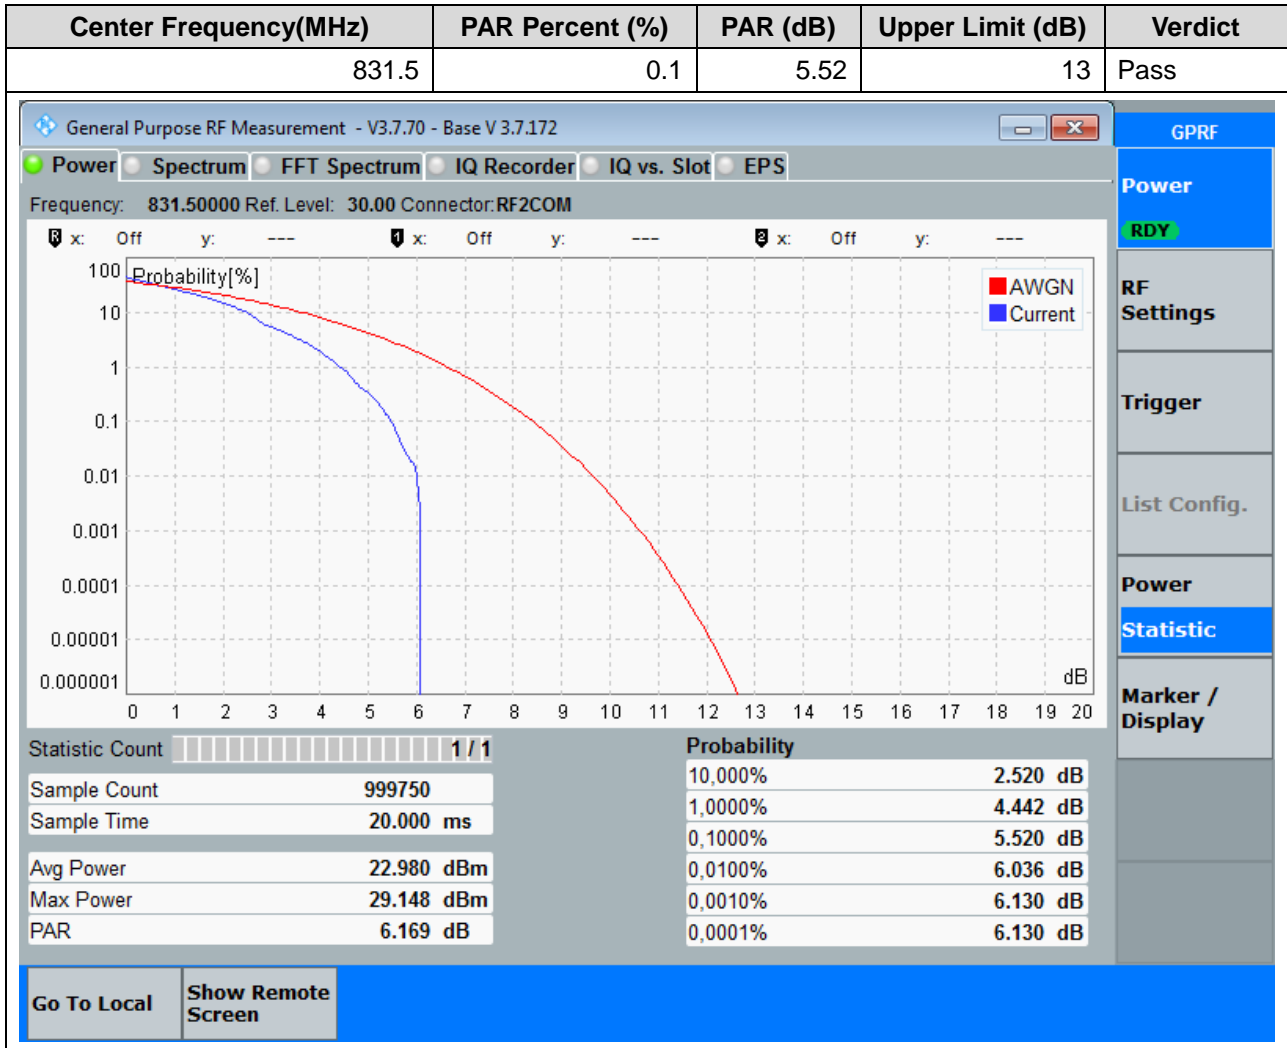

Annex. LTE Peak to Average Ratio

1. LTE_Band26(part90)

1.1. LTE Peak to Average Ratio(NTNV)(Subtest:1, Channel:26740, Bandwidth:10, Modulation:QPSK, RB Number: 1, RB Position:LOW)

1.2. LTE Peak to Average Ratio(NTNV)(Subtest:2, Channel:26740, Bandwidth:10, Modulation:QPSK, RB Number: 50, RB Position:LOW)

1.3. LTE Peak to Average Ratio(NTNV)(Subtest:3, Channel:26740, Bandwidth:10, Modulation:Q16, RB Number: 1, RB Position:LOW)

1.4. LTE Peak to Average Ratio(NTNV)(Subtest:4, Channel:26740, Bandwidth:10, Modulation:Q16, RB Number: 50, RB Position:LOW)

2. LTE_Band26(part22)

2.1. LTE Peak to Average Ratio(NTNV)(Subtest:1, Channel:26865, Bandwidth:15, Modulation:QPSK, RB Number: 1, RB Position:LOW)

2.2. LTE Peak to Average Ratio(NTNV)(Subtest:2, Channel:26865, Bandwidth:15, Modulation:QPSK, RB Number: 75, RB Position:LOW)

2.3. LTE Peak to Average Ratio(NTNV)(Subtest:3, Channel:26865, Bandwidth:15, Modulation:Q16, RB Number: 1, RB Position:LOW)

2.4. LTE Peak to Average Ratio(NTNV)(Subtest:4, Channel:26865, Bandwidth:15, Modulation:Q16, RB Number: 75, RB Position:LOW)