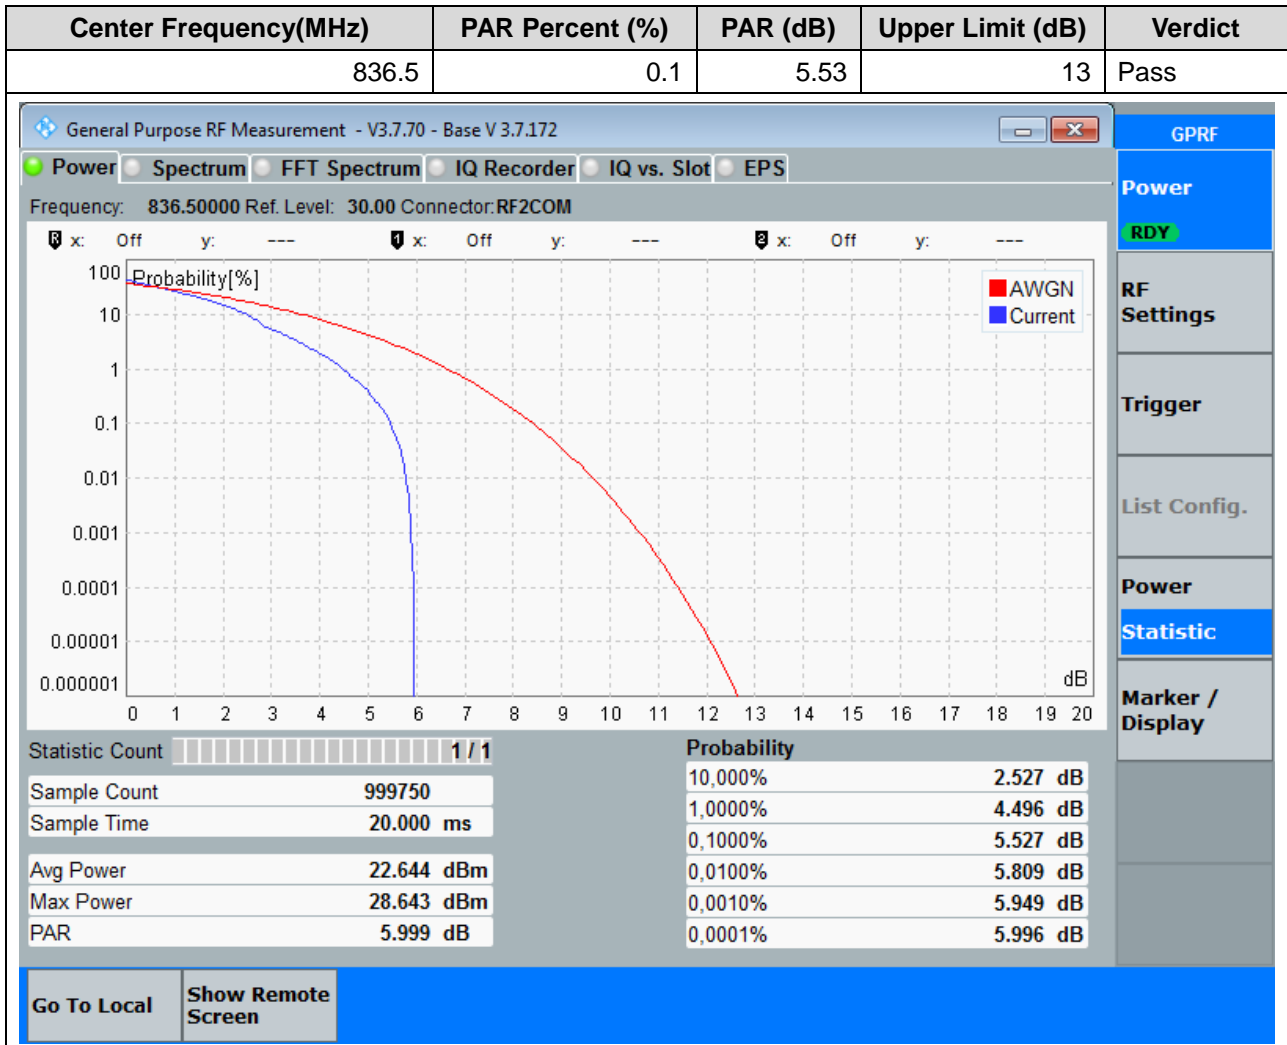

1.3. LTE Peak to Average Ratio(NTNV)(Subtest:3, Channel:26740, Bandwidth:10, Modulation:Q16, RB Number: 1, RB Position:LOW)

1.4. LTE Peak to Average Ratio(NTNV)(Subtest:4, Channel:26740, Bandwidth:10, Modulation:Q16, RB Number: 50, RB Position:LOW)

2. LTE_Band26(part22)

2.1. LTE Peak to Average Ratio(NTNV)(Subtest:1, Channel:26865, Bandwidth:15, Modulation:QPSK, RB Number: 1, RB Position:LOW)

2.2. LTE Peak to Average Ratio(NTNV)(Subtest:2, Channel:26865, Bandwidth:15, Modulation:QPSK, RB Number: 75, RB Position:LOW)

2.3. LTE Peak to Average Ratio(NTNV)(Subtest:3, Channel:26865, Bandwidth:15, Modulation:Q16, RB Number: 1, RB Position:LOW)

2.4. LTE Peak to Average Ratio(NTNV)(Subtest:4, Channel:26865, Bandwidth:15, Modulation:Q16, RB Number: 75, RB Position:LOW)

2.5. LTE Peak to Average Ratio(NTNV)(Subtest:5, Channel:26915, Bandwidth:15, Modulation:QPSK, RB Number: 1, RB Position:LOW)

2.6. LTE Peak to Average Ratio(NTNV)(Subtest:6, Channel:26915, Bandwidth:15, Modulation:QPSK, RB Number: 75, RB Position:LOW)