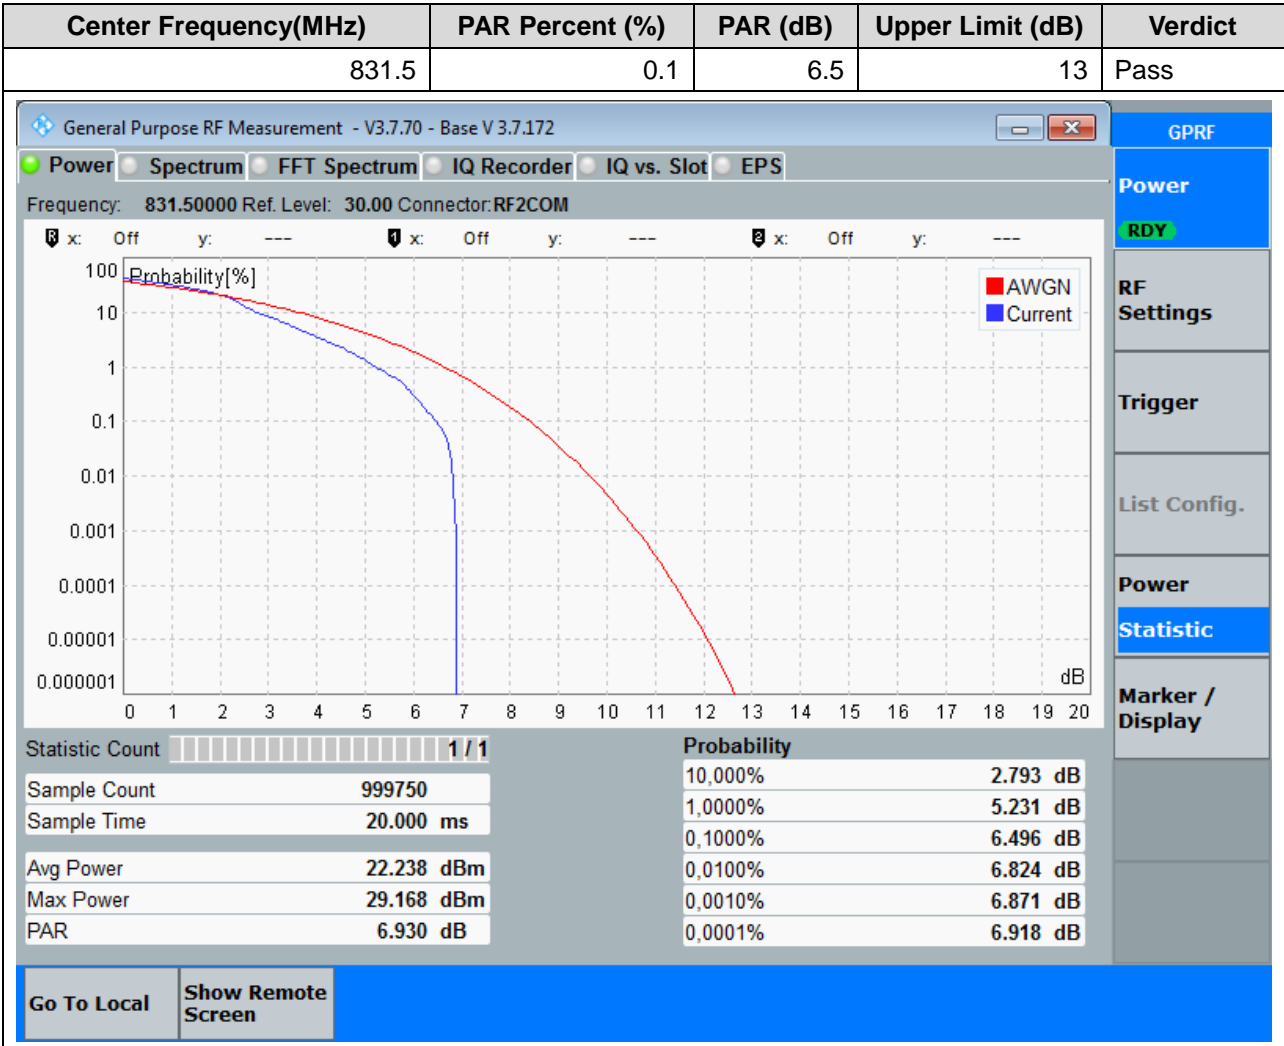

1.3. LTE Peak to Average Ratio(NTNV)(Subtest:3, Channel:26740, Bandwidth:10, Modulation:Q16, RB Number: 1, RB Position:LOW)

1.4. LTE Peak to Average Ratio(NTNV)(Subtest:4, Channel:26740, Bandwidth:10, Modulation:Q16, RB Number: 50, RB Position:LOW)

2. LTE_Band26(part22)

2.1. LTE Peak to Average Ratio(NTNV)(Subtest:1, Channel:26865, Bandwidth:15, Modulation:QPSK, RB Number: 1, RB Position:LOW)

2.2. LTE Peak to Average Ratio(NTNV)(Subtest:2, Channel:26865, Bandwidth:15, Modulation:QPSK, RB Number: 75, RB Position:LOW)

2.3. LTE Peak to Average Ratio(NTNV)(Subtest:3, Channel:26865, Bandwidth:15, Modulation:Q16, RB Number: 1, RB Position:LOW)

2.4. LTE Peak to Average Ratio(NTNV)(Subtest:4, Channel:26865, Bandwidth:15, Modulation:Q16, RB Number: 75, RB Position:LOW)

2.5. LTE Peak to Average Ratio(NTNV)(Subtest:5, Channel:26915, Bandwidth:15, Modulation:QPSK, RB Number: 1, RB Position:LOW)

2.6. LTE Peak to Average Ratio(NTNV)(Subtest:6, Channel:26915, Bandwidth:15, Modulation:QPSK, RB Number: 75, RB Position:LOW)