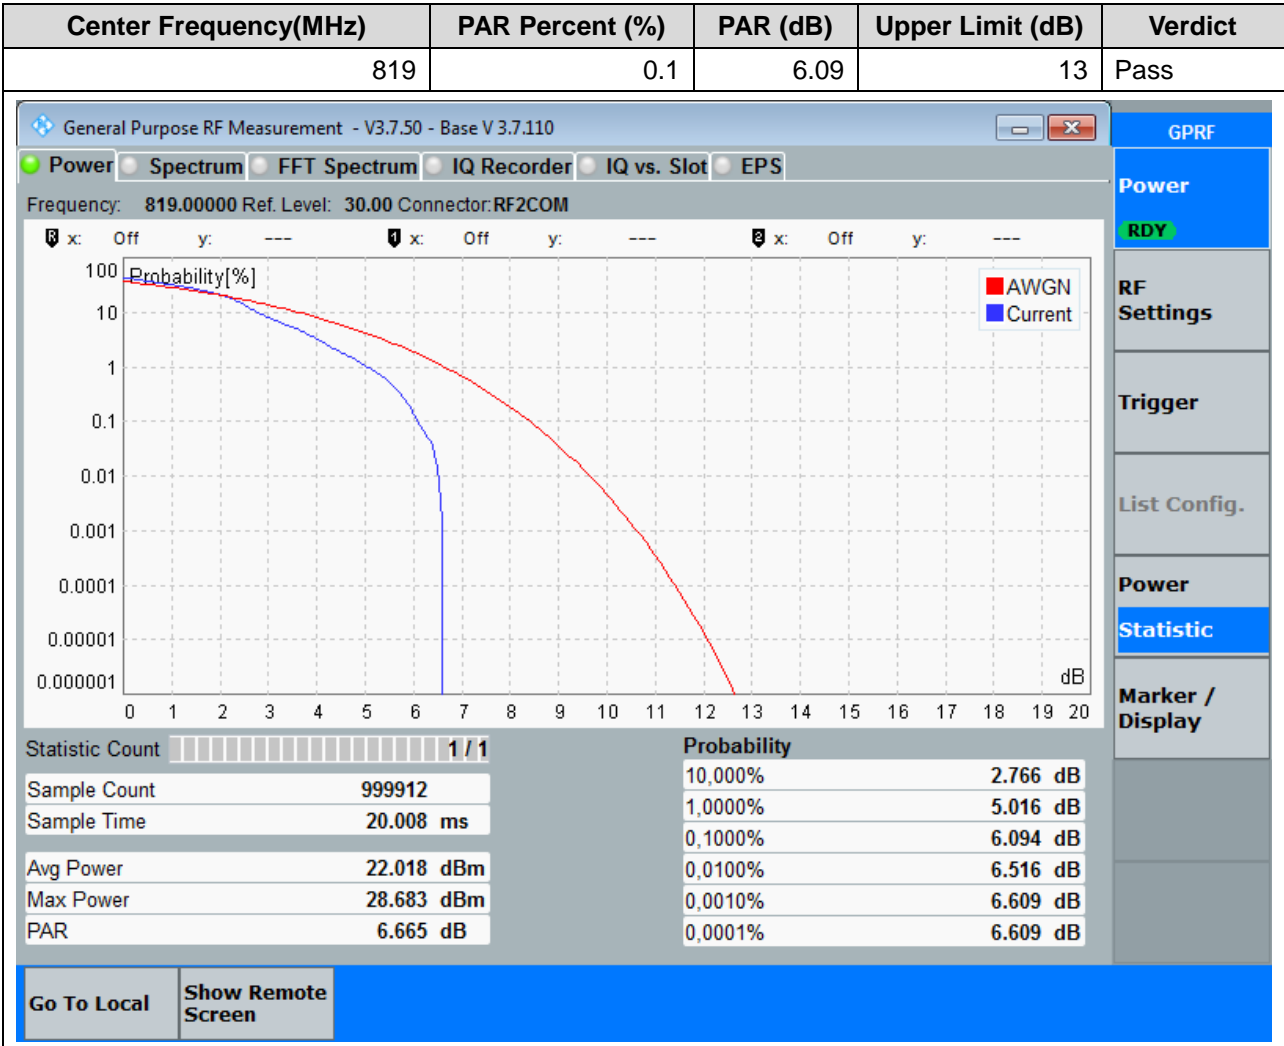

Annex. LTE Peak to Average Ratio

1. LTE_Band26(part90)

1.1. LTE Peak to Average Ratio(NTNV)(Subtest:1, Channel:26740, Bandwidth:10, Modulation:QPSK, RB Number: 1, RB Position:LOW)

1.2. LTE Peak to Average Ratio(NTNV)(Subtest:2, Channel:26740, Bandwidth:10, Modulation:QPSK, RB Number: 50, RB Position:LOW)

1.3. LTE Peak to Average Ratio(NTNV)(Subtest:3, Channel:26740, Bandwidth:10, Modulation:Q16, RB Number: 1, RB Position:LOW)

1.4. LTE Peak to Average Ratio(NTNV)(Subtest:4, Channel:26740, Bandwidth:10, Modulation:Q16, RB Number: 50, RB Position:LOW)

2. LTE_Band26(part22)

2.1. LTE Peak to Average Ratio(NTNV)(Subtest:1, Channel:26865, Bandwidth:15, Modulation:QPSK, RB Number: 1, RB Position:LOW)

2.2. LTE Peak to Average Ratio(NTNV)(Subtest:2, Channel:26865, Bandwidth:15, Modulation:QPSK, RB Number: 75, RB Position:LOW)

2.3. LTE Peak to Average Ratio(NTNV)(Subtest:3, Channel:26865, Bandwidth:15, Modulation:Q16, RB Number: 1, RB Position:LOW)

2.4. LTE Peak to Average Ratio(NTNV)(Subtest:4, Channel:26865, Bandwidth:15, Modulation:Q16, RB Number: 75, RB Position:LOW)