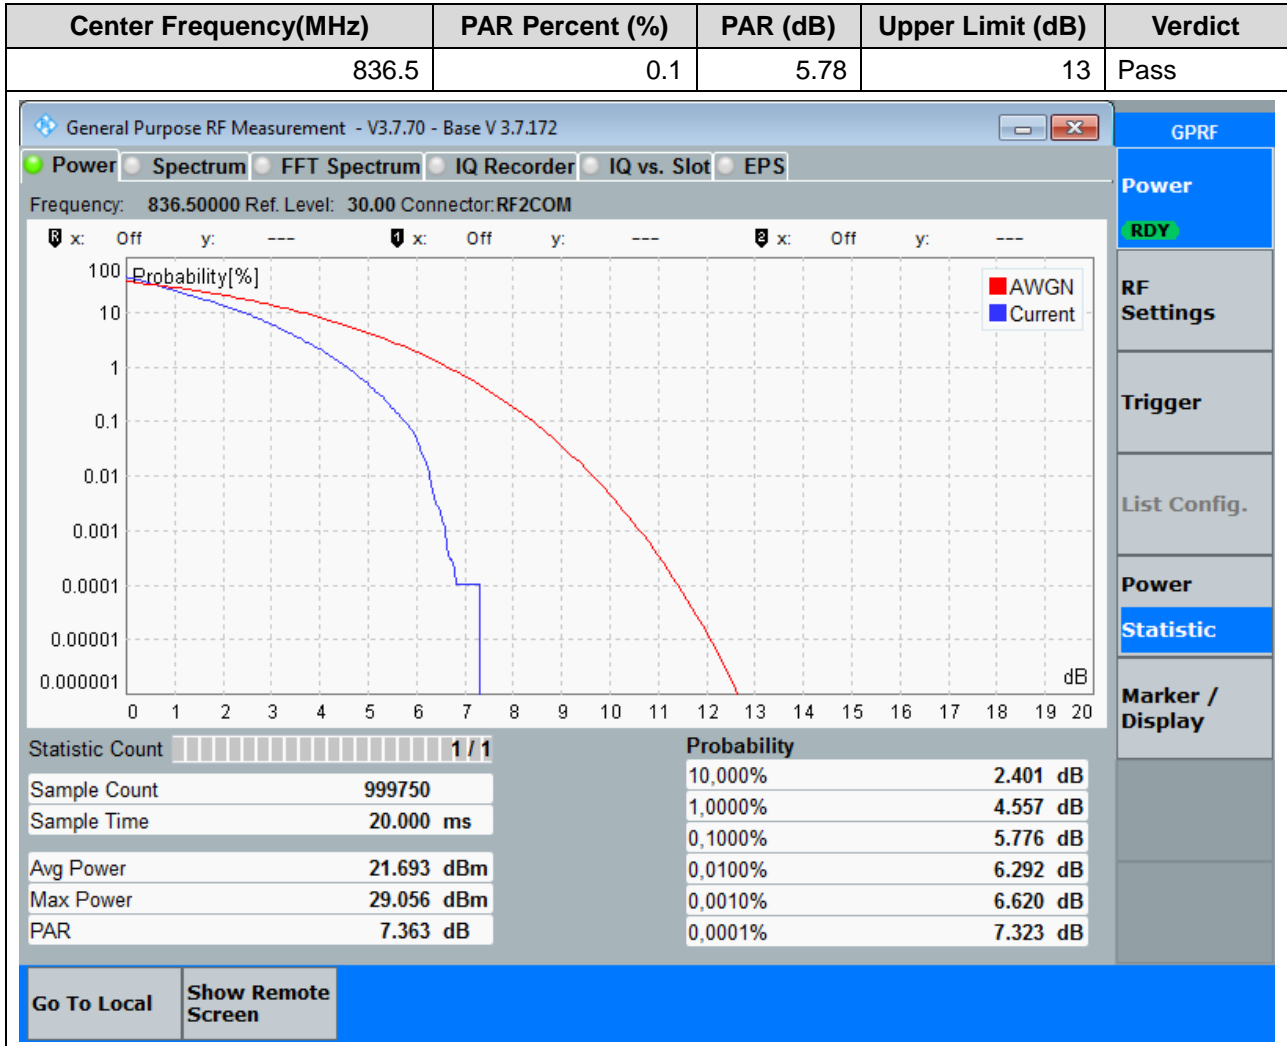

2. LTE_Band26(part22)

2.1. LTE Peak to Average Ratio(NTNV)(Subtest:1, Channel:26865, Bandwidth:15, Modulation:QPSK, RB Number: 1, RB Position:LOW)

2.2. LTE Peak to Average Ratio(NTNV)(Subtest:2, Channel:26865, Bandwidth:15, Modulation:QPSK, RB Number: 75, RB Position:LOW)

2.3. LTE Peak to Average Ratio(NTNV)(Subtest:3, Channel:26865, Bandwidth:15, Modulation:Q16, RB Number: 1, RB Position:LOW)

2.4. LTE Peak to Average Ratio(NTNV)(Subtest:4, Channel:26865, Bandwidth:15, Modulation:Q16, RB Number: 75, RB Position:LOW)

2.5. LTE Peak to Average Ratio(NTNV)(Subtest:5, Channel:26915, Bandwidth:15, Modulation:QPSK, RB Number: 1, RB Position:LOW)

2.6. LTE Peak to Average Ratio(NTNV)(Subtest:6, Channel:26915, Bandwidth:15, Modulation:QPSK, RB Number: 75, RB Position:LOW)

2.7. LTE Peak to Average Ratio(NTNV)(Subtest:7, Channel:26915, Bandwidth:15, Modulation:Q16, RB Number: 1, RB Position:LOW)

2.8. LTE Peak to Average Ratio(NTNV)(Subtest:8, Channel:26915, Bandwidth:15, Modulation:Q16, RB Number: 75, RB Position:LOW)