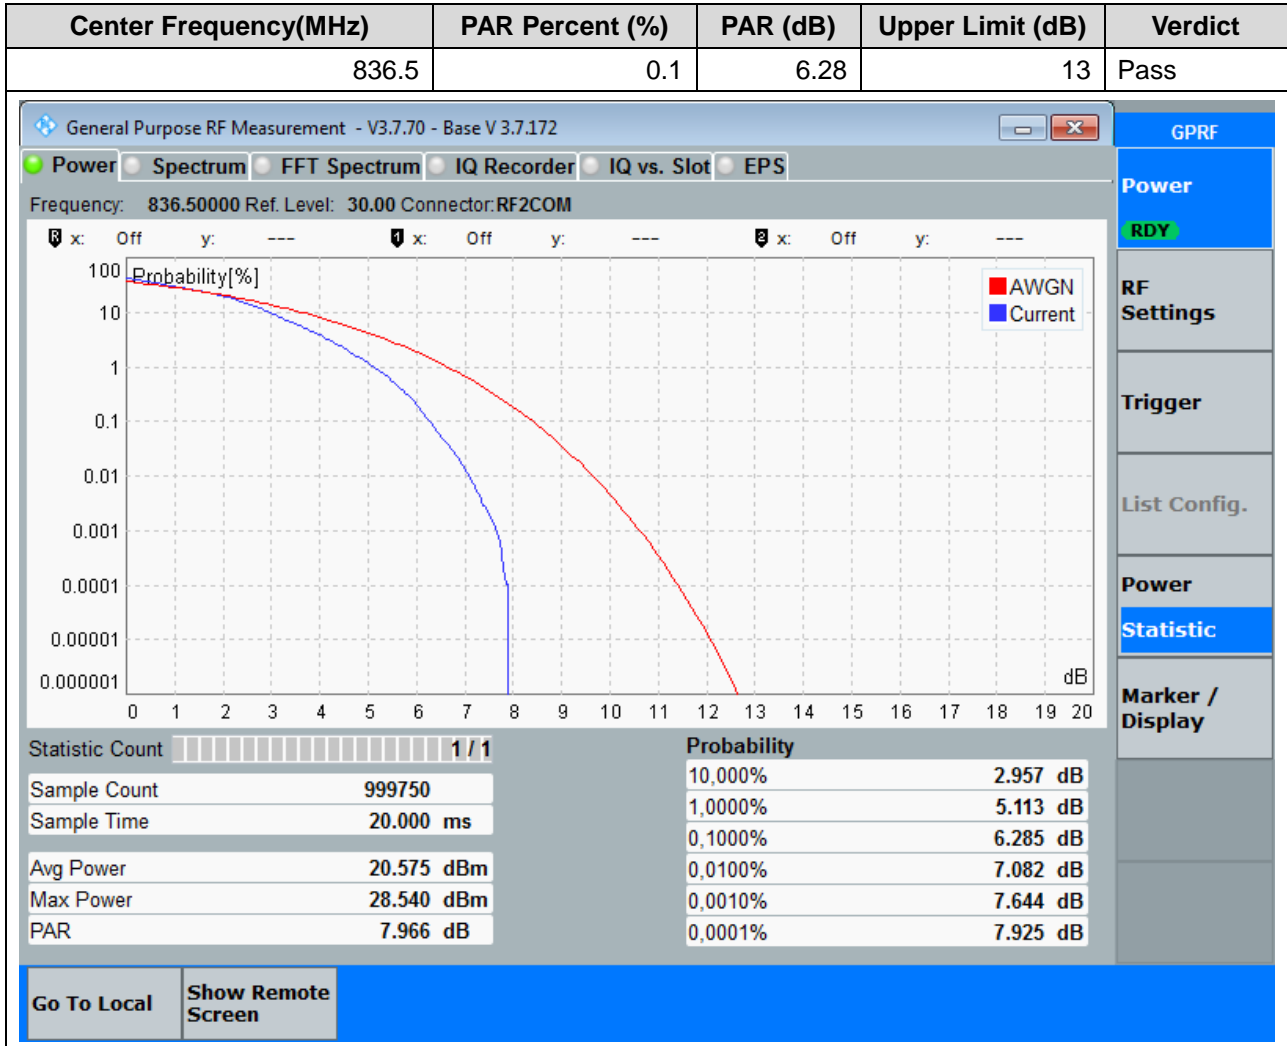

2.3. LTE Peak to Average Ratio(NTNV)(Subtest:3, Channel:26865, Bandwidth:15, Modulation:Q16, RB Number: 1, RB Position:LOW)

2.4. LTE Peak to Average Ratio(NTNV)(Subtest:4, Channel:26865, Bandwidth:15, Modulation:Q16, RB Number: 75, RB Position:LOW)

2.5. LTE Peak to Average Ratio(NTNV)(Subtest:5, Channel:26915, Bandwidth:15, Modulation:QPSK, RB Number: 1, RB Position:LOW)

2.6. LTE Peak to Average Ratio(NTNV)(Subtest:6, Channel:26915, Bandwidth:15, Modulation:QPSK, RB Number: 75, RB Position:LOW)

2.7. LTE Peak to Average Ratio(NTNV)(Subtest:7, Channel:26915, Bandwidth:15, Modulation:Q16, RB Number: 1, RB Position:LOW)

2.8. LTE Peak to Average Ratio(NTNV)(Subtest:8, Channel:26915, Bandwidth:15, Modulation:Q16, RB Number: 75, RB Position:LOW)

2.9. LTE Peak to Average Ratio(NTNV)(Subtest:9, Channel:26965, Bandwidth:15, Modulation:QPSK, RB Number: 1, RB Position:LOW)

2.10. LTE Peak to Average Ratio(NTNV)(Subtest:10, Channel:26965, Bandwidth:15, Modulation:QPSK, RB Number: 75, RB Position:LOW)