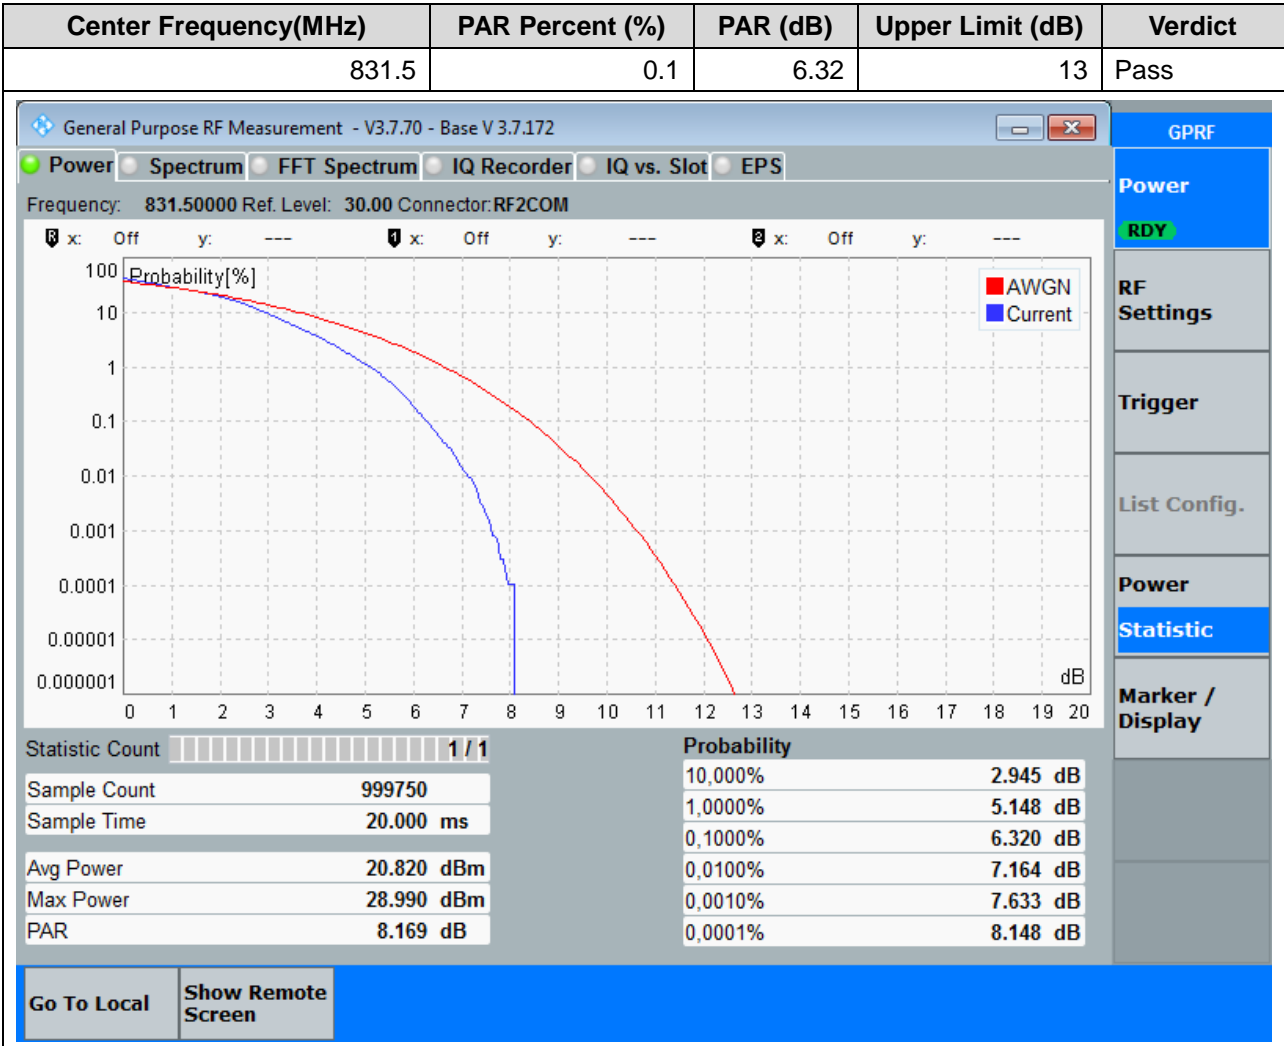

1.3. LTE Peak to Average Ratio(NTNV)(Subtest:3, Channel:26740, Bandwidth:10, Modulation:Q16, RB Number: 1, RB Position:LOW)

1.4. LTE Peak to Average Ratio(NTNV)(Subtest:4, Channel:26740, Bandwidth:10, Modulation:Q16, RB Number: 50, RB Position:LOW)

2. LTE_Band26(part22)

2.1. LTE Peak to Average Ratio(NTNV)(Subtest:1, Channel:26865, Bandwidth:15, Modulation:QPSK, RB Number: 1, RB Position:LOW)

2.2. LTE Peak to Average Ratio(NTNV)(Subtest:2, Channel:26865, Bandwidth:15, Modulation:QPSK, RB Number: 75, RB Position:LOW)

2.3. LTE Peak to Average Ratio(NTNV)(Subtest:3, Channel:26865, Bandwidth:15, Modulation:Q16, RB Number: 1, RB Position:LOW)

2.4. LTE Peak to Average Ratio(NTNV)(Subtest:4, Channel:26865, Bandwidth:15, Modulation:Q16, RB Number: 75, RB Position:LOW)

2.5. LTE Peak to Average Ratio(NTNV)(Subtest:5, Channel:26915, Bandwidth:15, Modulation:QPSK, RB Number: 1, RB Position:LOW)

2.6. LTE Peak to Average Ratio(NTNV)(Subtest:6, Channel:26915, Bandwidth:15, Modulation:QPSK, RB Number: 75, RB Position:LOW)