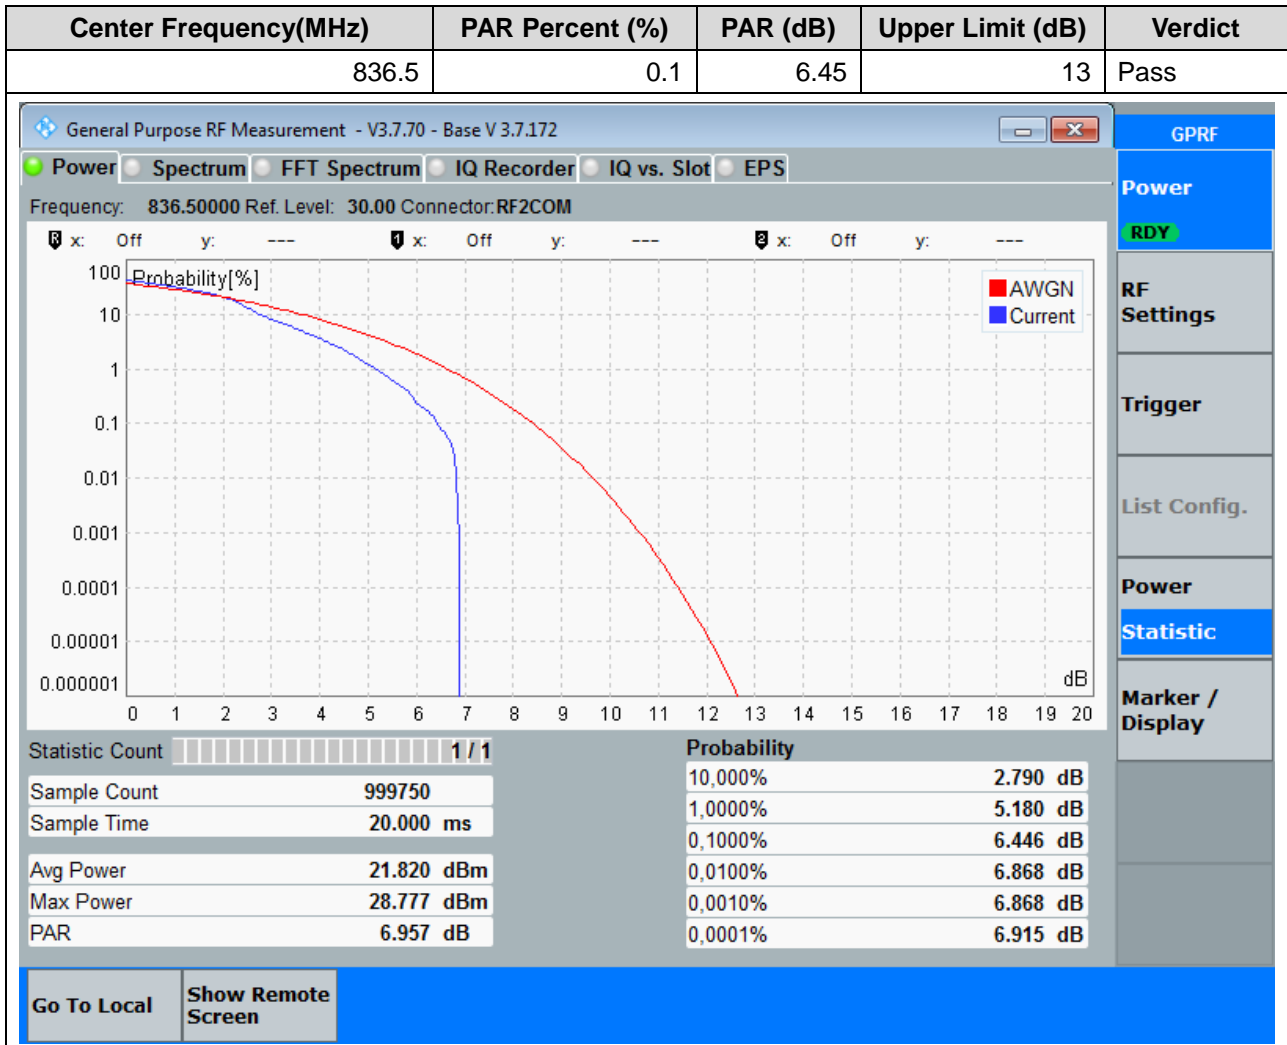

2. LTE_Band26(part22)

2.1. LTE Peak to Average Ratio(NTNV)(Subtest:1, Channel:26865, Bandwidth:15, Modulation:QPSK, RB Number: 1, RB Position:LOW)

2.2. LTE Peak to Average Ratio(NTNV)(Subtest:2, Channel:26865, Bandwidth:15, Modulation:QPSK, RB Number: 75, RB Position:LOW)

2.3. LTE Peak to Average Ratio(NTNV)(Subtest:3, Channel:26865, Bandwidth:15, Modulation:Q16, RB Number: 1, RB Position:LOW)

2.4. LTE Peak to Average Ratio(NTNV)(Subtest:4, Channel:26865, Bandwidth:15, Modulation:Q16, RB Number: 75, RB Position:LOW)

2.5. LTE Peak to Average Ratio(NTNV)(Subtest:5, Channel:26915, Bandwidth:15, Modulation:QPSK, RB Number: 1, RB Position:LOW)

2.6. LTE Peak to Average Ratio(NTNV)(Subtest:6, Channel:26915, Bandwidth:15, Modulation:QPSK, RB Number: 75, RB Position:LOW)

2.7. LTE Peak to Average Ratio(NTNV)(Subtest:7, Channel:26915, Bandwidth:15, Modulation:Q16, RB Number: 1, RB Position:LOW)

2.8. LTE Peak to Average Ratio(NTNV)(Subtest:8, Channel:26915, Bandwidth:15, Modulation:Q16, RB Number: 75, RB Position:LOW)