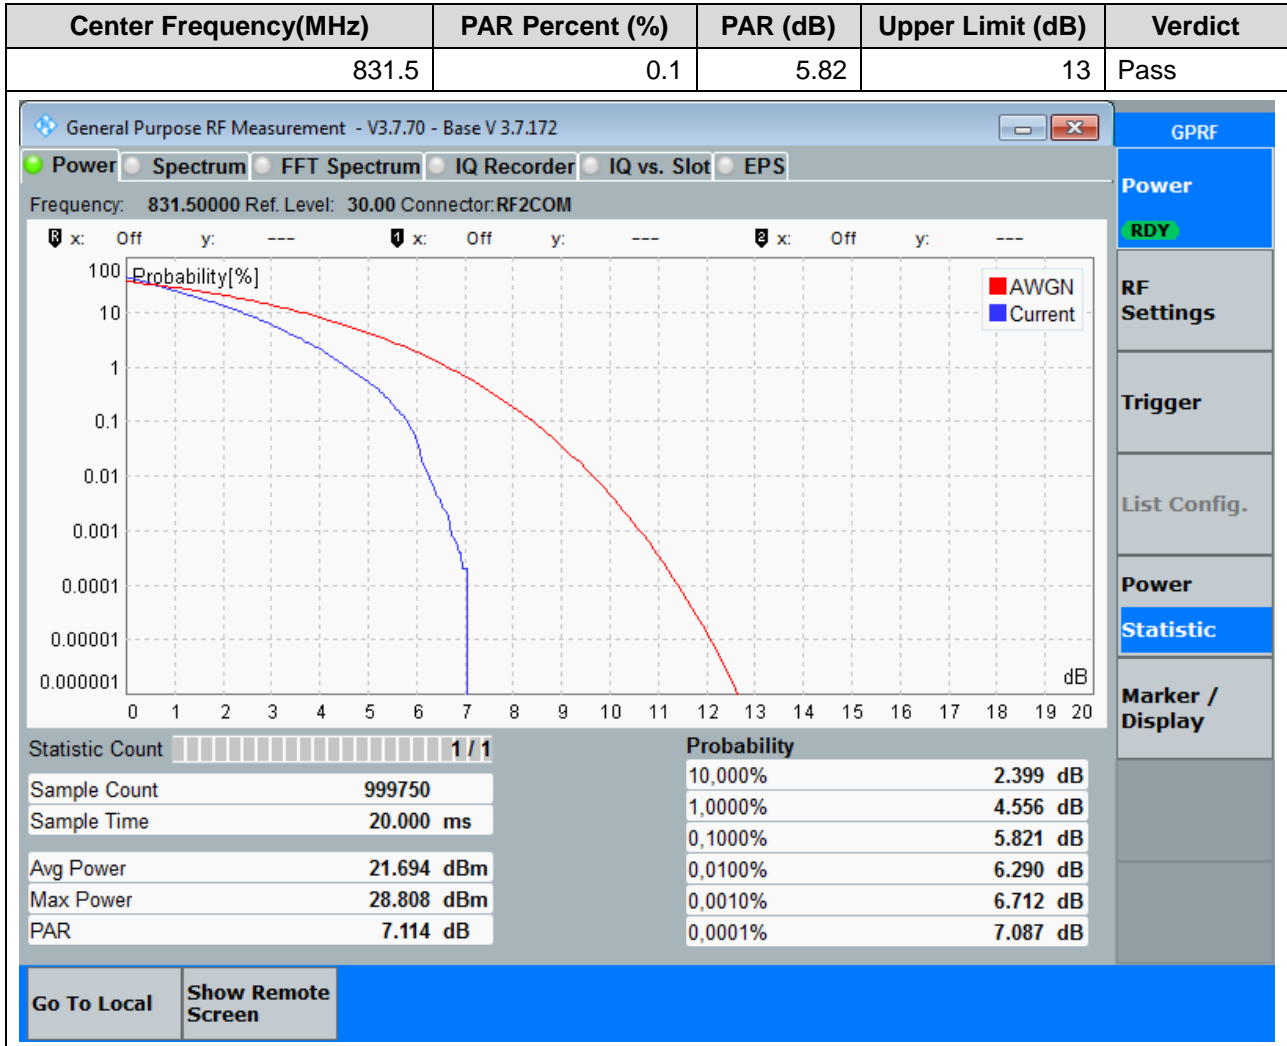

Annex. LTE Peak to Average Ratio

1. LTE_Band26(part90)

1.1. LTE Peak to Average Ratio(NTNV)(Subtest:1, Channel:26740, Bandwidth:10, Modulation:QPSK, RB Number: 1, RB Position:LOW)

1.2. LTE Peak to Average Ratio(NTNV)(Subtest:2, Channel:26740, Bandwidth:10, Modulation:QPSK, RB Number: 50, RB Position:LOW)

1.3. LTE Peak to Average Ratio(NTNV)(Subtest:3, Channel:26740, Bandwidth:10, Modulation:Q16, RB Number: 1, RB Position:LOW)

1.4. LTE Peak to Average Ratio(NTNV)(Subtest:4, Channel:26740, Bandwidth:10, Modulation:Q16, RB Number: 50, RB Position:LOW)

2. LTE_Band26(part22)

2.1. LTE Peak to Average Ratio(NTNV)(Subtest:1, Channel:26865, Bandwidth:15, Modulation:QPSK, RB Number: 1, RB Position:LOW)

2.2. LTE Peak to Average Ratio(NTNV)(Subtest:2, Channel:26865, Bandwidth:15, Modulation:QPSK, RB Number: 75, RB Position:LOW)

2.3. LTE Peak to Average Ratio(NTNV)(Subtest:3, Channel:26865, Bandwidth:15, Modulation:Q16, RB Number: 1, RB Position:LOW)

2.4. LTE Peak to Average Ratio(NTNV)(Subtest:4, Channel:26865, Bandwidth:15, Modulation:Q16, RB Number: 75, RB Position:LOW)