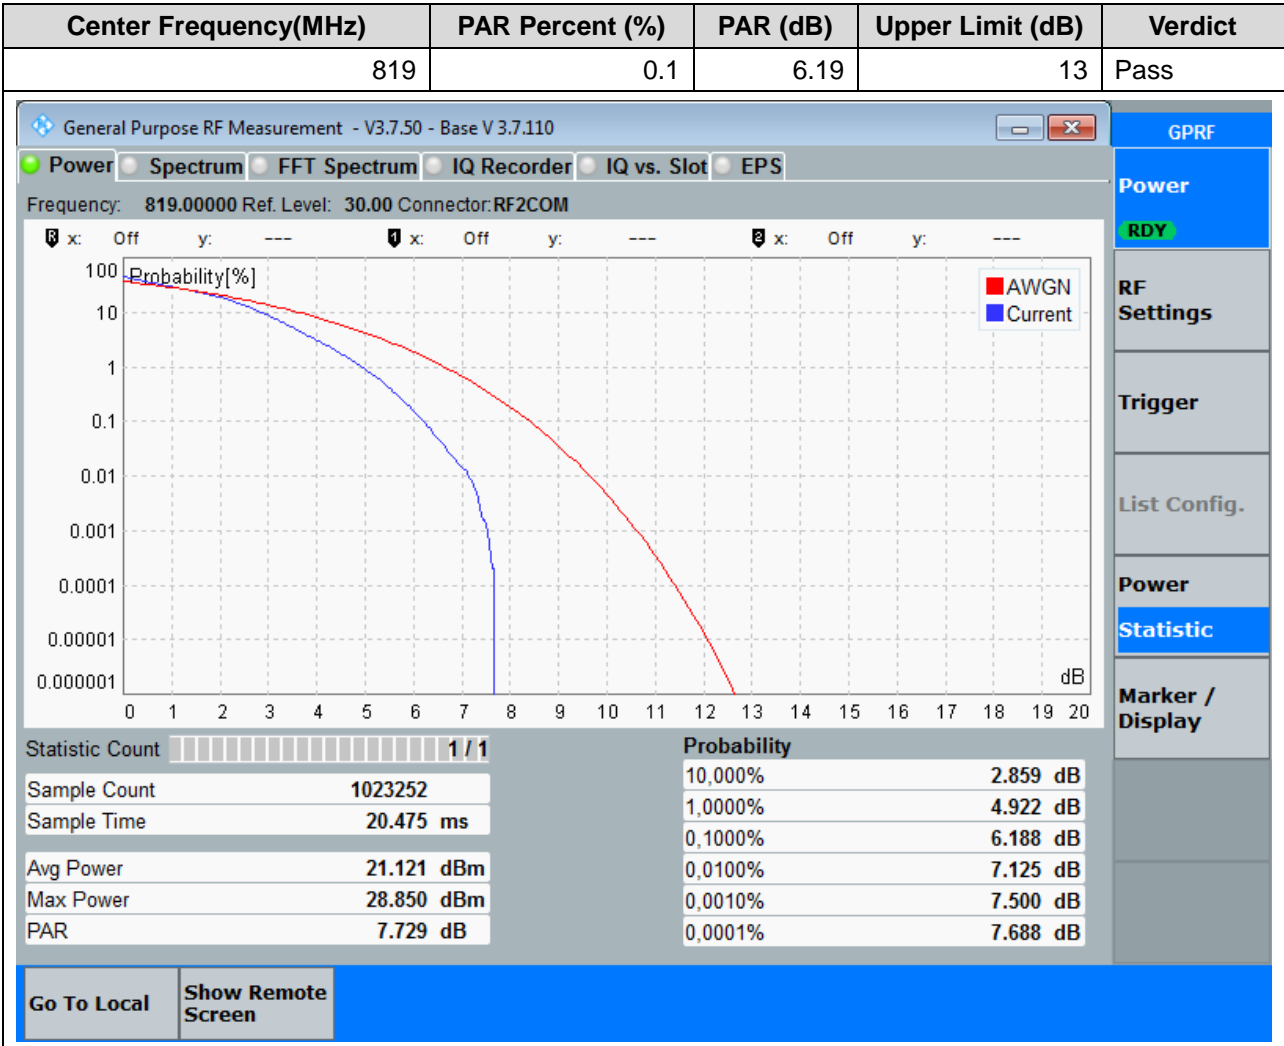

Annex. LTE Peak to Average Ratio

1. LTE_Band26(part90)

1.1. LTE Peak to Average Ratio(NTNV)(Subtest:1, Channel:26740, Bandwidth:10, Modulation:QPSK, RB Number: 1, RB Position:LOW)

1.2. LTE Peak to Average Ratio(NTNV)(Subtest:2, Channel:26740, Bandwidth:10, Modulation:QPSK, RB Number: 50, RB Position:LOW)

1.3. LTE Peak to Average Ratio(NTNV)(Subtest:3, Channel:26740, Bandwidth:10, Modulation:Q16, RB Number: 1, RB Position:LOW)

1.4. LTE Peak to Average Ratio(NTNV)(Subtest:4, Channel:26740, Bandwidth:10, Modulation:Q16, RB Number: 50, RB Position:LOW)

2. LTE_Band26(part22)

2.1. LTE Peak to Average Ratio(NTNV)(Subtest:1, Channel:26865, Bandwidth:15, Modulation:QPSK, RB Number: 1, RB Position:LOW)

2.2. LTE Peak to Average Ratio(NTNV)(Subtest:2, Channel:26865, Bandwidth:15, Modulation:QPSK, RB Number: 75, RB Position:LOW)

2.3. LTE Peak to Average Ratio(NTNV)(Subtest:3, Channel:26865, Bandwidth:15, Modulation:Q16, RB Number: 1, RB Position:LOW)

2.4. LTE Peak to Average Ratio(NTNV)(Subtest:4, Channel:26865, Bandwidth:15, Modulation:Q16, RB Number: 75, RB Position:LOW)