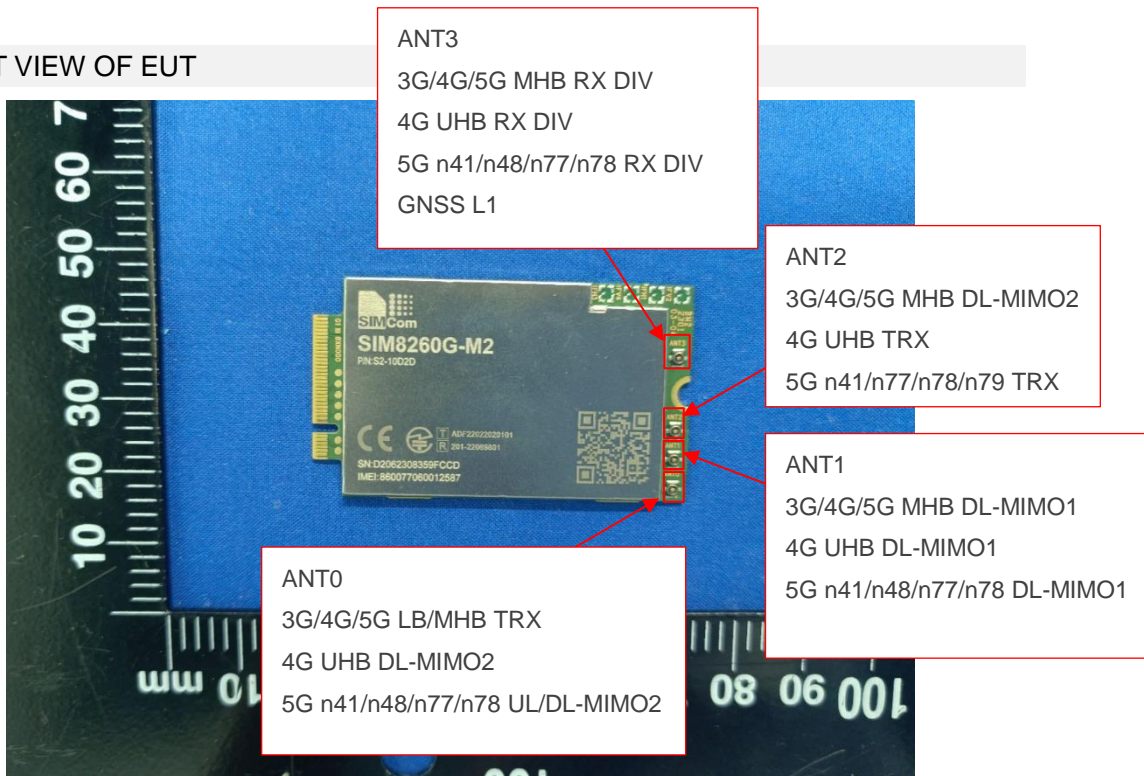

EUT EXTERNAL PHOTOS

SIM8260G-M2

FRONT VIEW OF EUT

REAR VIEW OF EUT

Accessory-Dipole Antenna

Accessory-RF Cable