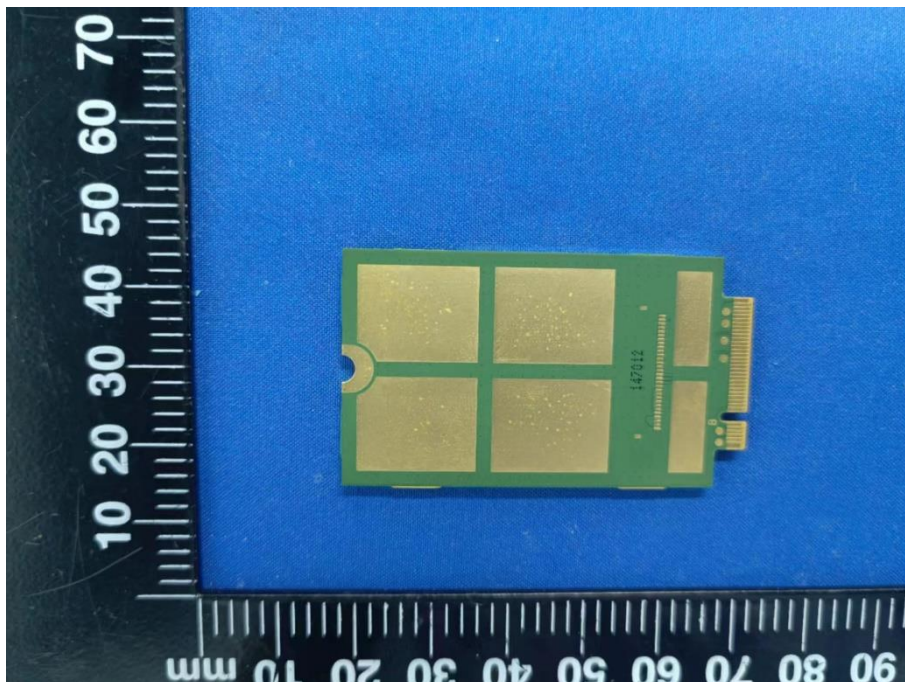

EUT EXTERNAL PHOTOS

SIM8260G-M2

FRONT VIEW OF EUT

REAR VIEW OF EUT

Accessory-Dipole Antenna

Accessory-RF Cable