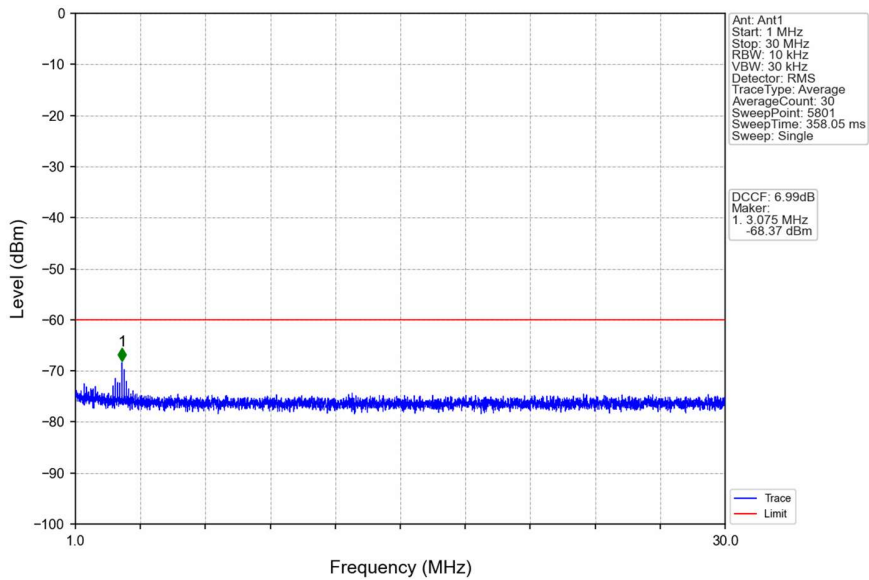

n48_30kHz_SISO_NTNV_40MHz_CP-OFDM QPSK_3570MHz_Inner_1RB_Left