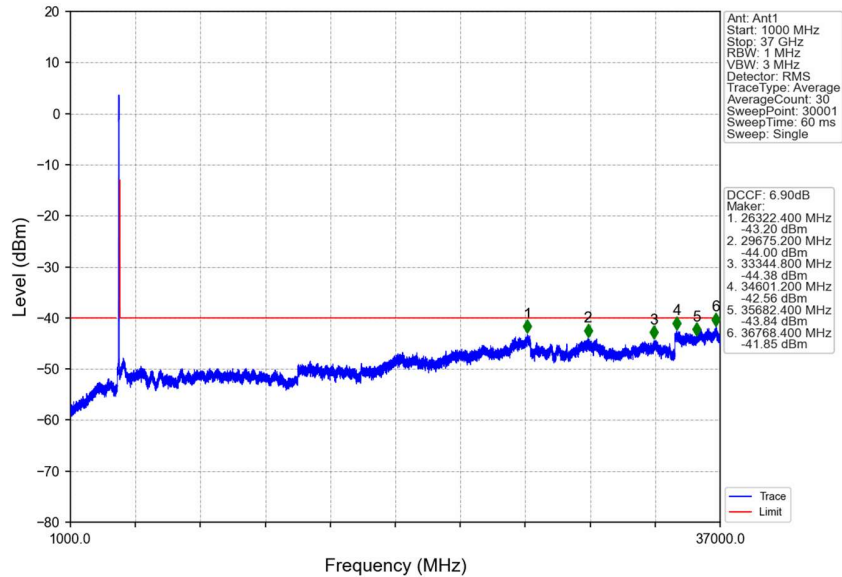

n48_30kHz_SISO_NTNV_40MHz_CP-OFDM QPSK_3679.98MHz_Outer_Full

Start (MHz)	Stop (MHz)	RBW (MHz)	RBW Factor(dB)	Marker No.	Freq (MHz)	Level (dBm)	Limit (dBm)	Result
3520	3658.661	1	3.67	1	3525.040	-47.73	-40	Pass
3658.661	3659.661	0.43	0	2	3659.440	-44.26	-13	Pass
3659.661	3700.299	0.43	0	/	/	/	/	/
3700.299	3701.299	0.43	0	3	3700.390	-42.24	-13	Pass
3701.299	3730	1	3.67	4	3702.070	-41.84	-13	Pass

n48_30kHz_SISO_NTNV_40MHz_CP-OFDM QPSK_3679.98MHz_Outer_Full

n48_30kHz_SISO_NTNV_40MHz_CP-OFDM QPSK_3679.98MHz_Outer_Full

n48_30kHz_SISO_NTNV_40MHz_CP-OFDM QPSK_3679.98MHz_Outer_Full

n48_30kHz_SISO_NTNV_40MHz_CP-OFDM QPSK_3679.98MHz_Outer_Full

n48_30kHz_SISO_NTNV_40MHz_CP-OFDM QPSK_3679.98MHz_Inner_1RB_Right

Start (MHz)	Stop (MHz)	RBW (MHz)	RBW Factor(dB)	Marker No.	Freq (MHz)	Level (dBm)	Limit (dBm)	Result
3520	3659.827	1	15.23	1	3528.310	-50.81	-40	Pass
3659.827	3660.827	0.03	0	2	3660.760	-63.38	-13	Pass
3660.827	3699.134	0.03	0	/	/	/	/	/
3699.134	3700.134	0.03	0	3	3699.175	-20.69	-13	Pass
3700.134	3730	1	15.23	4	3700.225	-23.16	-13	Pass