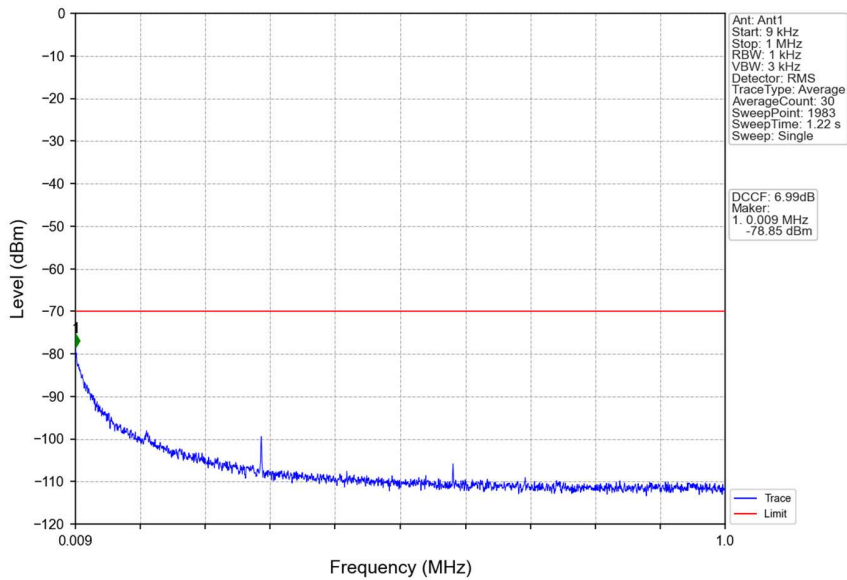

n48_30kHz_SISO_NTNV_40MHz_CP-OFDM QPSK_3624.99MHz_Edge_1RB_Left