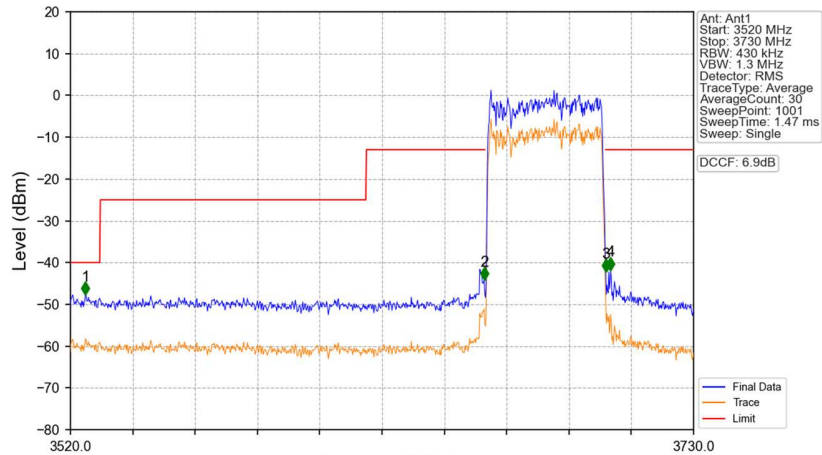

n48_30kHz_SISO_NTNV_40MHz_CP-OFDM QPSK_3679.98MHz_Edge_1RB_Right

n48_30kHz_SISO_NTNV_40MHz_CP-OFDM QPSK_3679.98MHz_Edge_1RB_Right

n48_30kHz_SISO_NTNV_40MHz_CP-OFDM QPSK_3679.98MHz_Edge_1RB_Right

n48_30kHz_SISO_NTNV_40MHz_CP-OFDM QPSK_3679.98MHz_Edge_1RB_Right

n48_30kHz_SISO_NTNV_40MHz_CP-OFDM QPSK_3679.98MHz_Outer_Full

Start (MHz)	Stop (MHz)	RBW (MHz)	RBW Factor(dB)	Marker No.	Freq (MHz)	Level (dBm)	Limit (dBm)	Result
3520	3658.661	1	3.67	1	3525.040	-47.73	-40	Pass
3658.661	3659.661	0.43	0	2	3659.440	-44.26	-13	Pass
3659.661	3700.299	0.43	0	/	/	/	/	/
3700.299	3701.299	0.43	0	3	3700.390	-42.24	-13	Pass
3701.299	3730	1	3.67	4	3702.070	-41.84	-13	Pass