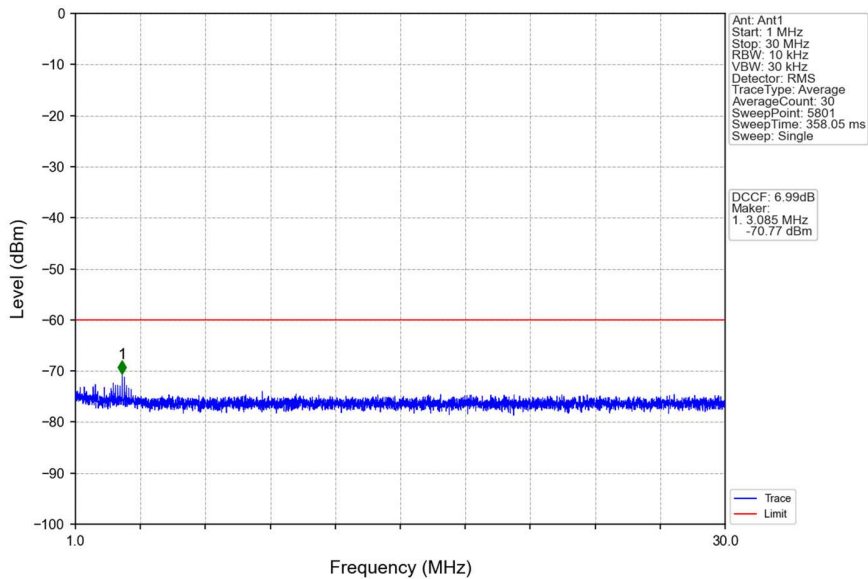

n48_30kHz_SISO_NTNV_40MHz_CP-OFDM QPSK_3624.99MHz_Edge_1RB_Left