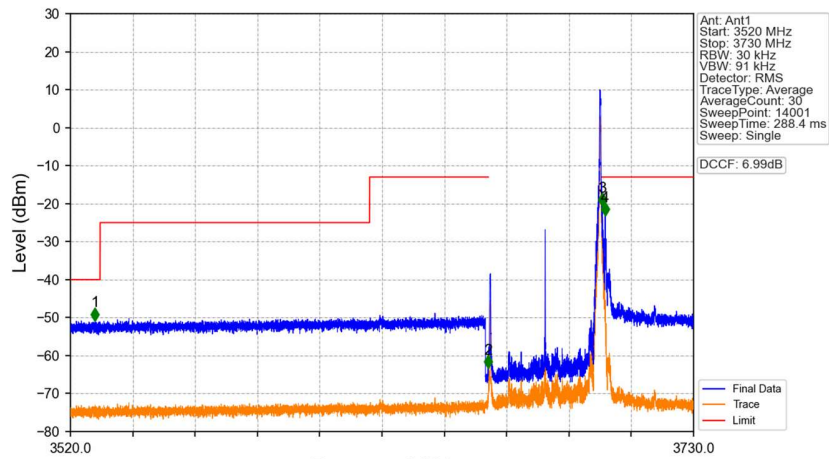

n48_30kHz_SISO_NTNV_40MHz_CP-OFDM QPSK_3679.98MHz_Inner_1RB_Right

Start (MHz)	Stop (MHz)	RBW (MHz)	RBW Factor(dB)	Marker No.	Freq (MHz)	Level (dBm)	Limit (dBm)	Result
3520	3659.827	1	15.23	1	3528.310	-50.81	-40	Pass
3659.827	3660.827	0.03	0	2	3660.760	-63.38	-13	Pass
3660.827	3699.134	0.03	0	/	/	/	/	/
3699.134	3700.134	0.03	0	3	3699.175	-20.69	-13	Pass
3700.134	3730	1	15.23	4	3700.225	-23.16	-13	Pass