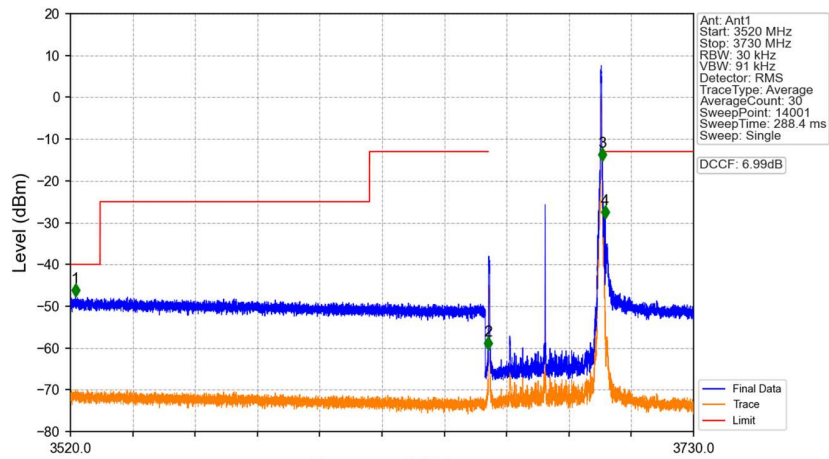

n48_30kHz_SISO_NTNV_40MHz_CP-OFDM QPSK_3624.99MHz_Edge_1RB_Left

n48_30kHz_SISO_NTNV_40MHz_CP-OFDM QPSK_3624.99MHz_Edge_1RB_Left

n48_30kHz_SISO_NTNV_40MHz_CP-OFDM QPSK_3624.99MHz_Edge_1RB_Left

n48_30kHz_SISO_NTNV_40MHz_CP-OFDM QPSK_3624.99MHz_Edge_1RB_Left

n48_30kHz_SISO_NTNV_40MHz_CP-OFDM QPSK_3679.98MHz_Edge_1RB_Right

Start (MHz)	Stop (MHz)	RBW (MHz)	RBW Factor (dB)	Marker No.	Freq (MHz)	Level (dBm)	Limit (dBm)	Result
3520	3659.783	1	15.23	1	3521.680	-47.73	-40	Pass
3659.783	3660.783	0.03	0	2	3660.760	-60.50	-13	Pass
3660.783	3699.177	0.03	0	/	/	/	/	/
3699.177	3700.177	0.03	0	3	3699.205	-15.29	-13	Pass
3700.177	3730	1	15.23	4	3700.210	-29.09	-13	Pass