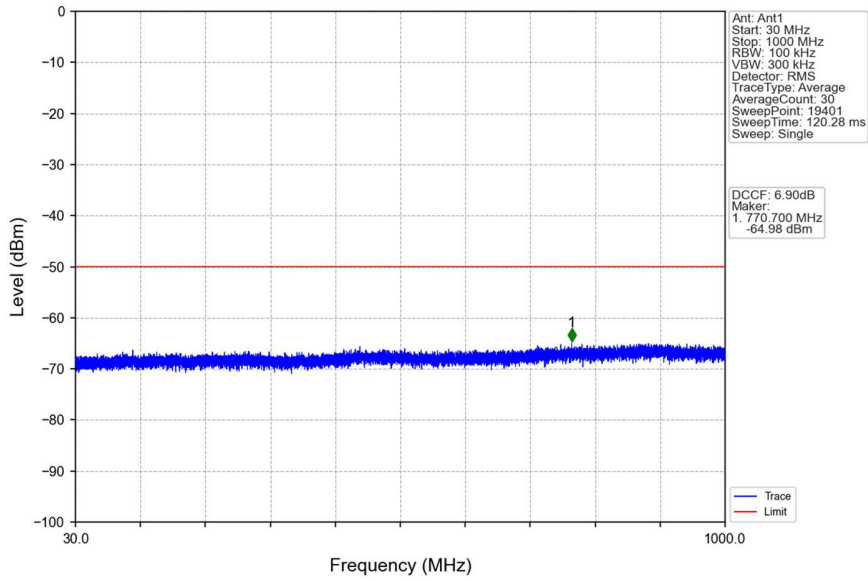

n48_30kHz_SISO_NTNV_40MHz_CP-OFDM QPSK_3679.98MHz_Outer_Full

Start (MHz)	Stop (MHz)	RBW (MHz)	RBW Factor(dB)	Marker No.	Freq (MHz)	Level (dBm)	Limit (dBm)	Result
3520	3658.661	1	3.67	1	3525.040	-47.73	-40	Pass
3658.661	3659.661	0.43	0	2	3659.440	-44.26	-13	Pass
3659.661	3700.299	0.43	0	/	/	/	/	/
3700.299	3701.299	0.43	0	3	3700.390	-42.24	-13	Pass
3701.299	3730	1	3.67	4	3702.070	-41.84	-13	Pass

n48_30kHz_SISO_NTNV_40MHz_CP-OFDM QPSK_3679.98MHz_Outer_Full

n48_30kHz_SISO_NTNV_40MHz_CP-OFDM QPSK_3679.98MHz_Outer_Full

n48_30kHz_SISO_NTNV_40MHz_CP-OFDM QPSK_3679.98MHz_Outer_Full

n48_30kHz_SISO_NTNV_40MHz_CP-OFDM QPSK_3679.98MHz_Outer_Full

n48_30kHz_SISO_NTNV_40MHz_CP-OFDM QPSK_3679.98MHz_Inner_1RB_Right

Start (MHz)	Stop (MHz)	RBW (MHz)	RBW Factor(dB)	Marker No.	Freq (MHz)	Level (dBm)	Limit (dBm)	Result
3520	3659.827	1	15.23	1	3528.310	-50.81	-40	Pass
3659.827	3660.827	0.03	0	2	3660.760	-63.38	-13	Pass
3660.827	3699.134	0.03	0	/	/	/	/	/
3699.134	3700.134	0.03	0	3	3699.175	-20.69	-13	Pass
3700.134	3730	1	15.23	4	3700.225	-23.16	-13	Pass