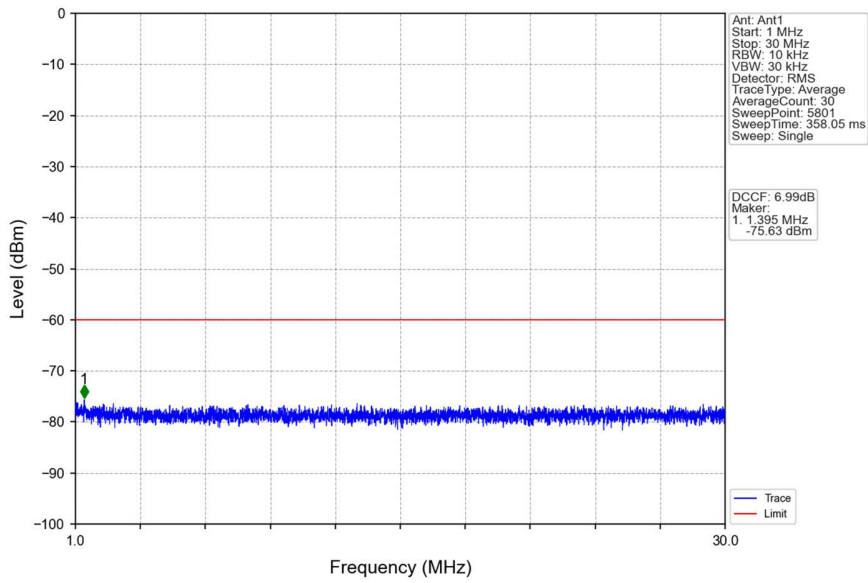

n48_30kHz_SISO_NTNV_40MHz_CP-OFDM QPSK_3679.98MHz_Edge_1RB_Right