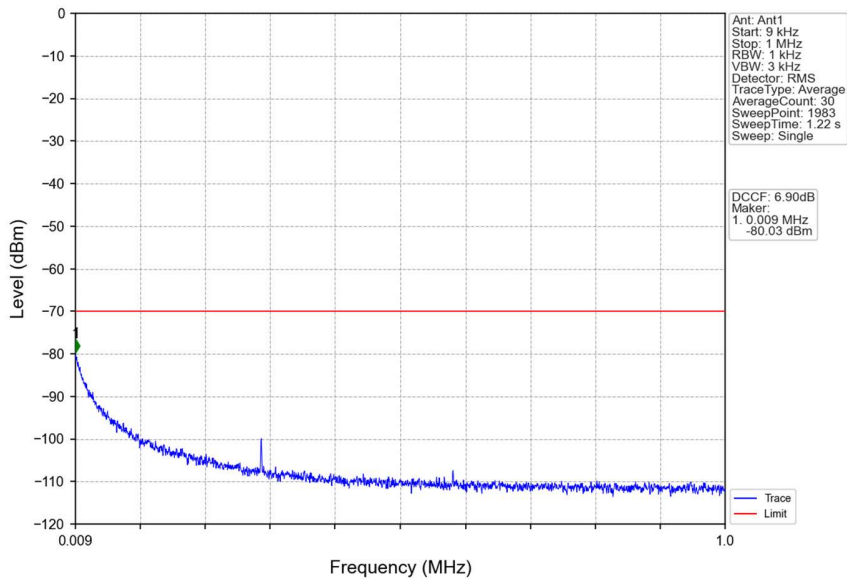

n48_30kHz_SISO_NTNV_40MHz_CP-OFDM QPSK_3679.98MHz_Outer_Full