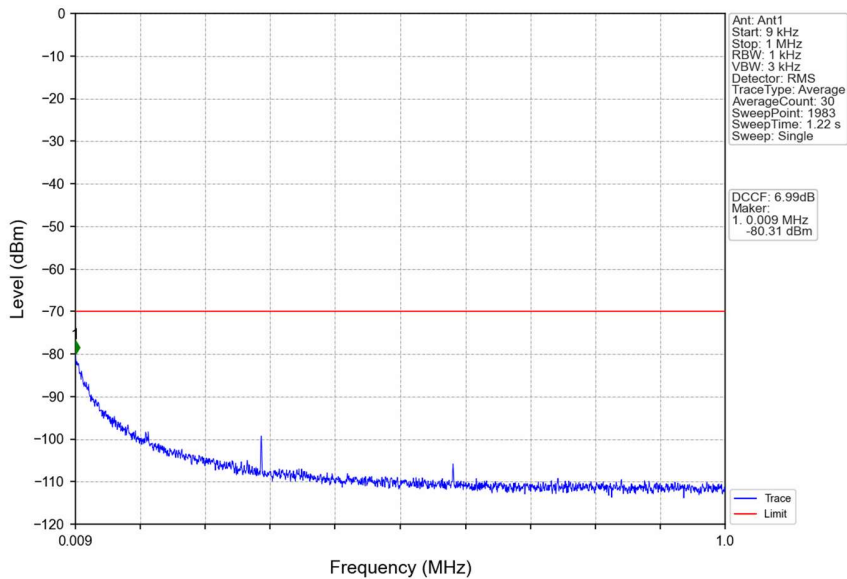

n48_30kHz_SISO_NTNV_40MHz_CP-OFDM QPSK_3570MHz_Inner_1RB_Left