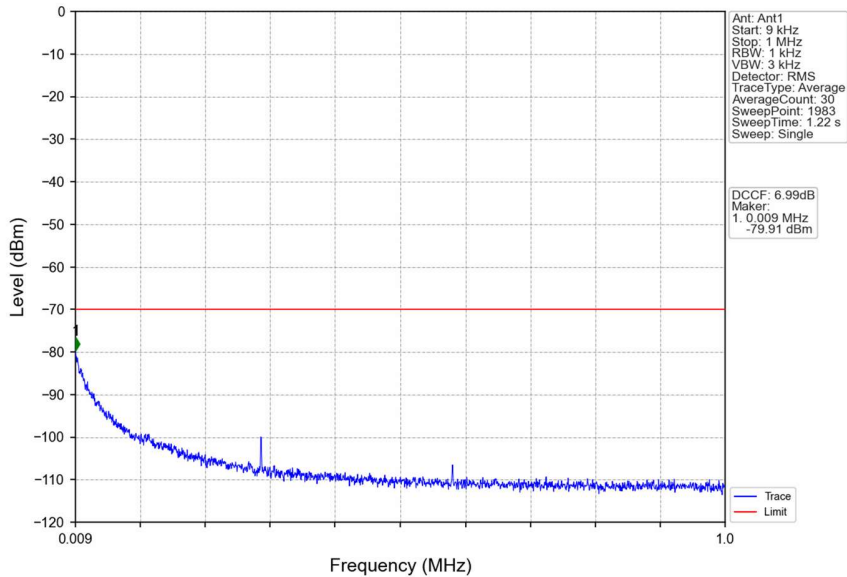

n48_30kHz_SISO_NTNV_40MHz_CP-OFDM QPSK_3679.98MHz_Edge_1RB_Right