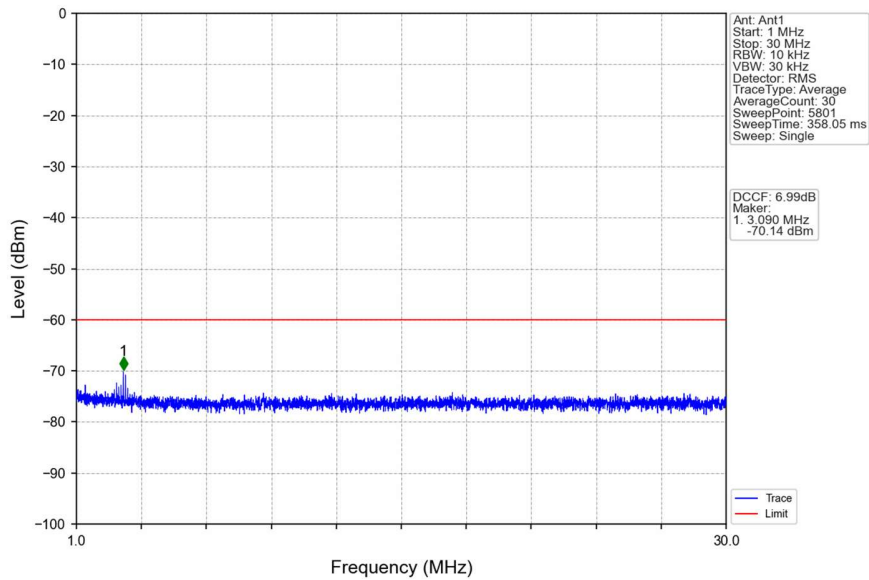

n48_30kHz_SISO_NTNV_40MHz_CP-OFDM QPSK_3679.98MHz_Inner_1RB_Right