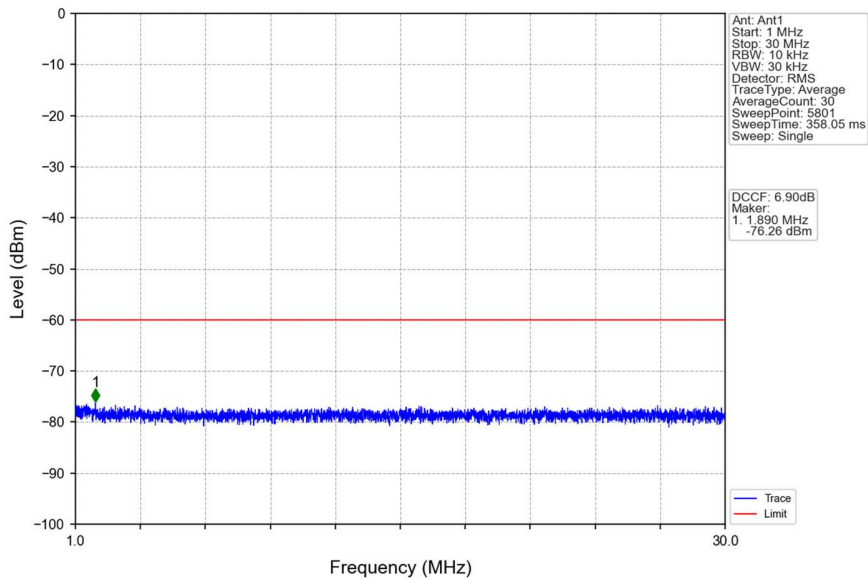

n48_30kHz_SISO_NTNV_40MHz_CP-OFDM QPSK_3679.98MHz_Outer_Full