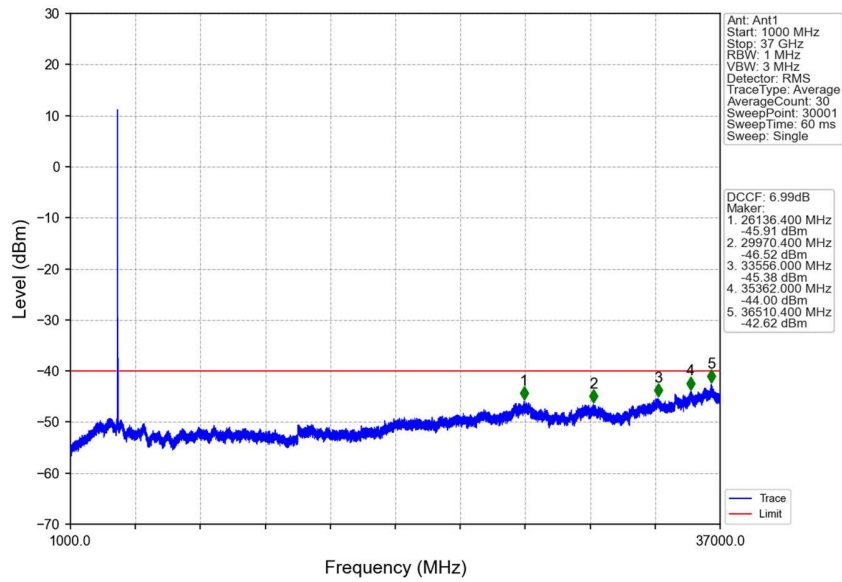

n48_30kHz_SISO_NTNV_40MHz_CP-OFDM QPSK_3624.99MHz_Edge_1RB_Left

n48_30kHz_SISO_NTNV_40MHz_CP-OFDM QPSK_3624.99MHz_Edge_1RB_Left

n48_30kHz_SISO_NTNV_40MHz_CP-OFDM QPSK_3624.99MHz_Edge_1RB_Left

n48_30kHz_SISO_NTNV_40MHz_CP-OFDM QPSK_3624.99MHz_Edge_1RB_Left

n48_30kHz_SISO_NTNV_40MHz_CP-OFDM QPSK_3679.98MHz_Edge_1RB_Right

Start (MHz)	Stop (MHz)	RBW (MHz)	RBW Factor (dB)	Marker No.	Freq (MHz)	Level (dBm)	Limit (dBm)	Result
3520	3659.783	1	15.23	1	3521.680	-47.73	-40	Pass
3659.783	3660.783	0.03	0	2	3660.760	-60.50	-13	Pass
3660.783	3699.177	0.03	0	/	/	/	/	/
3699.177	3700.177	0.03	0	3	3699.205	-15.29	-13	Pass
3700.177	3730	1	15.23	4	3700.210	-29.09	-13	Pass