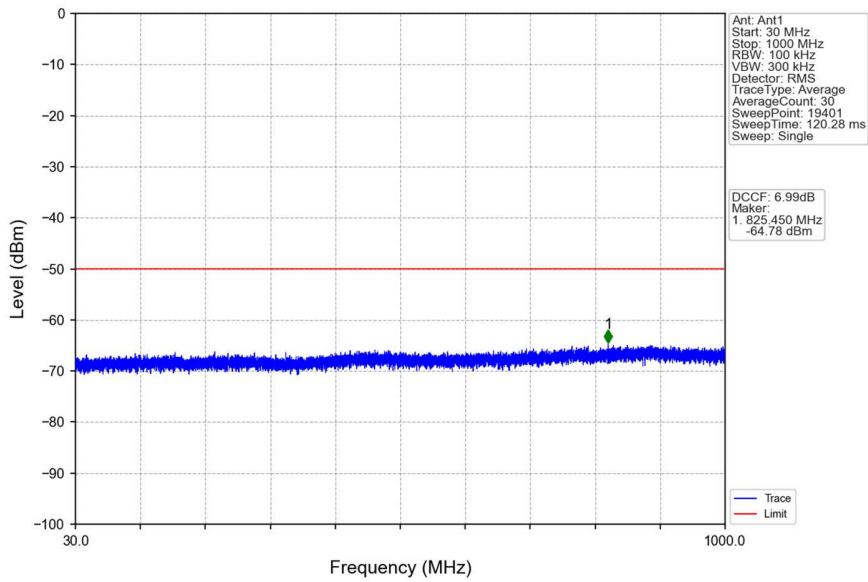

n48_30kHz_SISO_NTNV_40MHz_CP-OFDM QPSK_3679.98MHz_Edge_1RB_Right

n48_30kHz_SISO_NTNV_40MHz_CP-OFDM QPSK_3679.98MHz_Edge_1RB_Right

n48_30kHz_SISO_NTNV_40MHz_CP-OFDM QPSK_3679.98MHz_Edge_1RB_Right

n48_30kHz_SISO_NTNV_40MHz_CP-OFDM QPSK_3679.98MHz_Edge_1RB_Right

n48_30kHz_SISO_NTNV_40MHz_CP-OFDM QPSK_3679.98MHz_Outer_Full

Start (MHz)	Stop (MHz)	RBW (MHz)	RBW Factor(dB)	Marker No.	Freq (MHz)	Level (dBm)	Limit (dBm)	Result
3520	3658.661	1	3.67	1	3525.040	-47.73	-40	Pass
3658.661	3659.661	0.43	0	2	3659.440	-44.26	-13	Pass
3659.661	3700.299	0.43	0	/	/	/	/	/
3700.299	3701.299	0.43	0	3	3700.390	-42.24	-13	Pass
3701.299	3730	1	3.67	4	3702.070	-41.84	-13	Pass