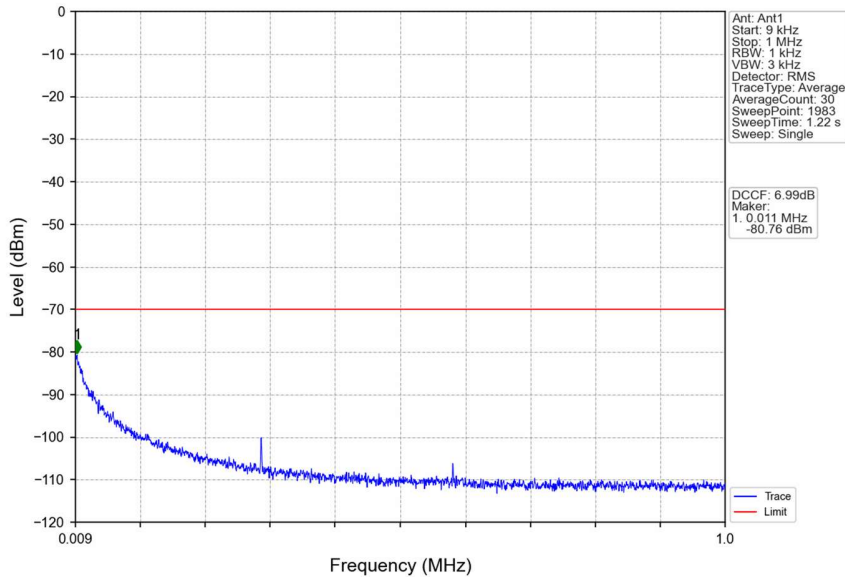

n48_30kHz_SISO_NTNV_40MHz_CP-OFDM QPSK_3679.98MHz_Inner_1RB_Right