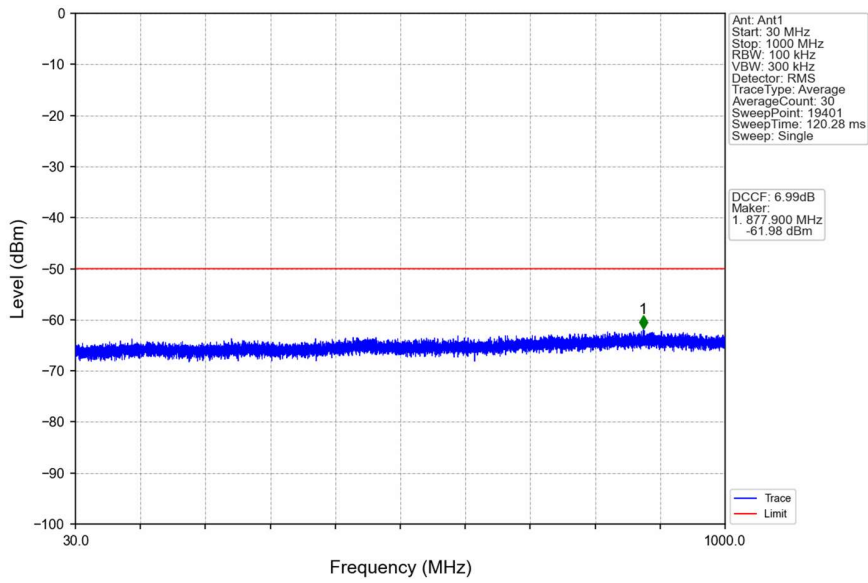

n48_30kHz_SISO_NTNV_40MHz_CP-OFDM QPSK_3624.99MHz_Edge_1RB_Left

n48_30kHz_SISO_NTNV_40MHz_CP-OFDM QPSK_3624.99MHz_Edge_1RB_Left

n48_30kHz_SISO_NTNV_40MHz_CP-OFDM QPSK_3624.99MHz_Edge_1RB_Left

n48_30kHz_SISO_NTNV_40MHz_CP-OFDM QPSK_3624.99MHz_Edge_1RB_Left

n48_30kHz_SISO_NTNV_40MHz_CP-OFDM QPSK_3679.98MHz_Edge_1RB_Right

Start (MHz)	Stop (MHz)	RBW (MHz)	RBW Factor (dB)	Marker No.	Freq (MHz)	Level (dBm)	Limit (dBm)	Result
3520	3659.783	1	15.23	1	3521.680	-47.73	-40	Pass
3659.783	3660.783	0.03	0	2	3660.760	-60.50	-13	Pass
3660.783	3699.177	0.03	0	/	/	/	/	/
3699.177	3700.177	0.03	0	3	3699.205	-15.29	-13	Pass
3700.177	3730	1	15.23	4	3700.210	-29.09	-13	Pass