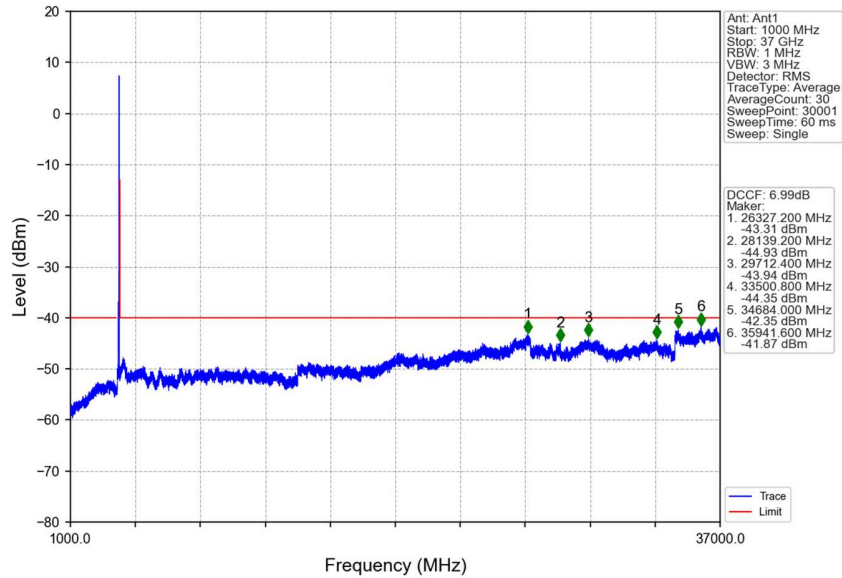

n48_30kHz_SISO_NTNV_40MHz_CP-OFDM QPSK_3679.98MHz_Edge_1RB_Right

n48_30kHz_SISO_NTNV_40MHz_CP-OFDM QPSK_3679.98MHz_Edge_1RB_Right

n48_30kHz_SISO_NTNV_40MHz_CP-OFDM QPSK_3679.98MHz_Edge_1RB_Right

n48_30kHz_SISO_NTNV_40MHz_CP-OFDM QPSK_3679.98MHz_Edge_1RB_Right

n48_30kHz_SISO_NTNV_40MHz_CP-OFDM QPSK_3679.98MHz_Outer_Full

Start (MHz)	Stop (MHz)	RBW (MHz)	RBW Factor(dB)	Marker No.	Freq (MHz)	Level (dBm)	Limit (dBm)	Result
3520	3658.661	1	3.67	1	3525.040	-47.73	-40	Pass
3658.661	3659.661	0.43	0	2	3659.440	-44.26	-13	Pass
3659.661	3700.299	0.43	0	/	/	/	/	/
3700.299	3701.299	0.43	0	3	3700.390	-42.24	-13	Pass
3701.299	3730	1	3.67	4	3702.070	-41.84	-13	Pass