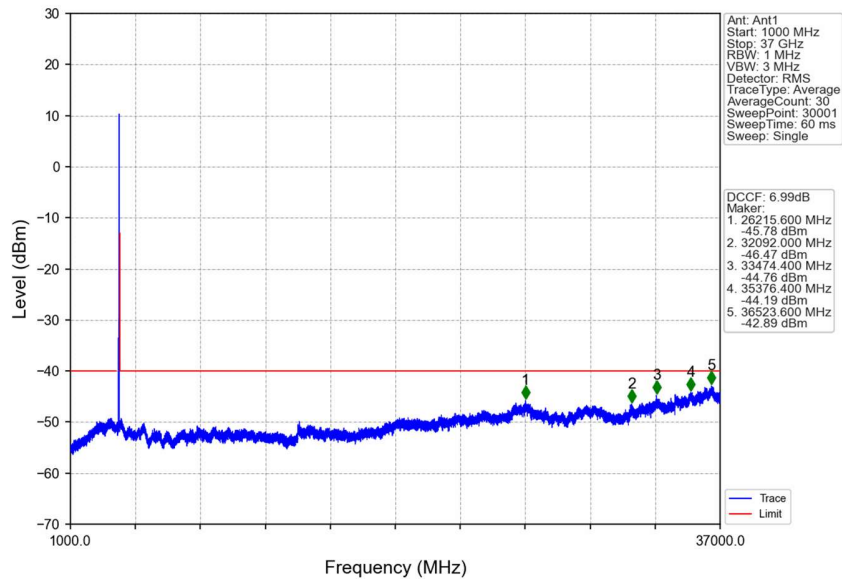

n48_30kHz_SISO_NTNV_40MHz_DFT-s-OFDM QPSK_3679.98MHz_Edge_1RB_Right

n48_30kHz_SISO_NTNV_40MHz_DFT-s-OFDM QPSK_3679.98MHz_Edge_1RB_Right

n48_30kHz_SISO_NTNV_40MHz_DFT-s-OFDM QPSK_3679.98MHz_Edge_1RB_Right

n48_30kHz_SISO_NTNV_40MHz_DFT-s-OFDM QPSK_3679.98MHz_Edge_1RB_Right

n48_30kHz_SISO_NTNV_40MHz_DFT-s-OFDM QPSK_3679.98MHz_Outer_Full

Start (MHz)	Stop (MHz)	RBW (MHz)	RBW Factor (dB)	Marker No.	Freq (MHz)	Level (dBm)	Limit (dBm)	Result
3520	3658.699	1	3.67	1	3522.940	-51.31	-40	Pass
3658.699	3659.699	0.43	0	2	3659.650	-47.61	-13	Pass
3659.699	3700.261	0.43	0	/	/	/	/	/
3700.261	3701.261	0.43	0	3	3701.020	-43.77	-13	Pass
3701.261	3730	1	3.67	4	3705.850	-41.94	-13	Pass