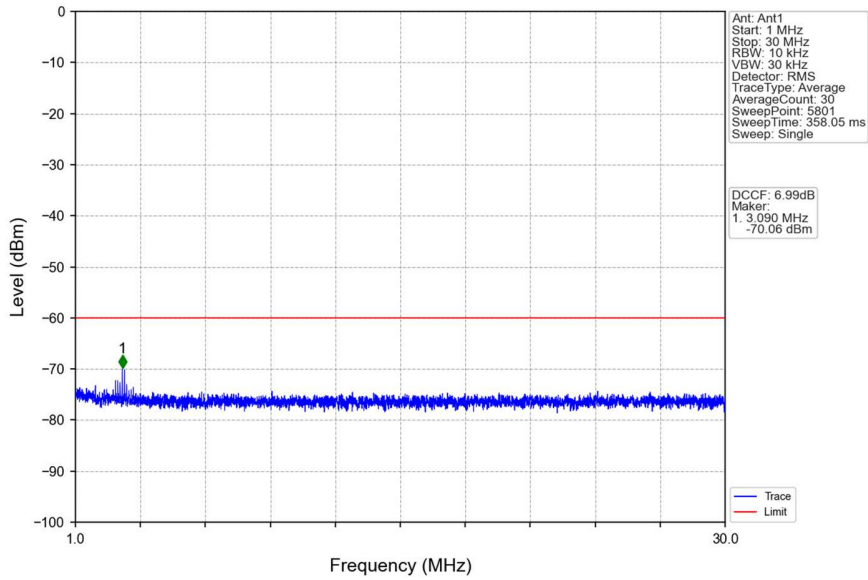

n48_30kHz_SISO_NTNV_40MHz_DFT-s-OFDM QPSK_3570MHz_Inner_1RB_Left