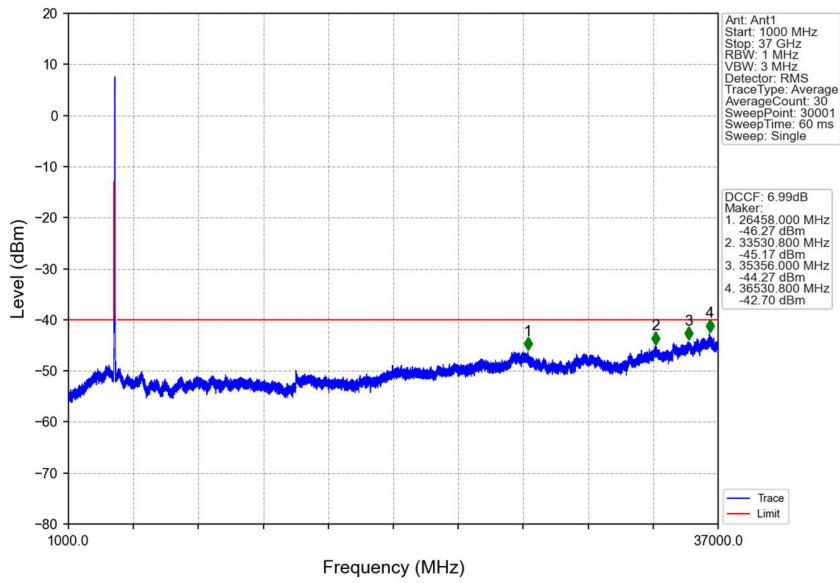

n48_30kHz_SISO_NTNV_40MHz_DFT-s-OFDM QPSK_3570MHz_Inner_1RB_Left

Start (MHz)	Stop (MHz)	RBW (MHz)	RBW Factor(dB)	Marker No.	Freq (MHz)	Level (dBm)	Limit (dBm)	Result
3520	3549.811	1	15.23	1	3522.775	-50.35	-40	Pass
3549.811	3550.811	0.03	0	2	3550.795	-22.59	-13	Pass
3550.811	3589.19	0.03	0	/	/	/	/	/
3589.19	3590.19	0.03	0	3	3589.870	-65.15	-13	Pass
3590.19	3730	1	15.23	4	3727.090	-49.07	-40	Pass