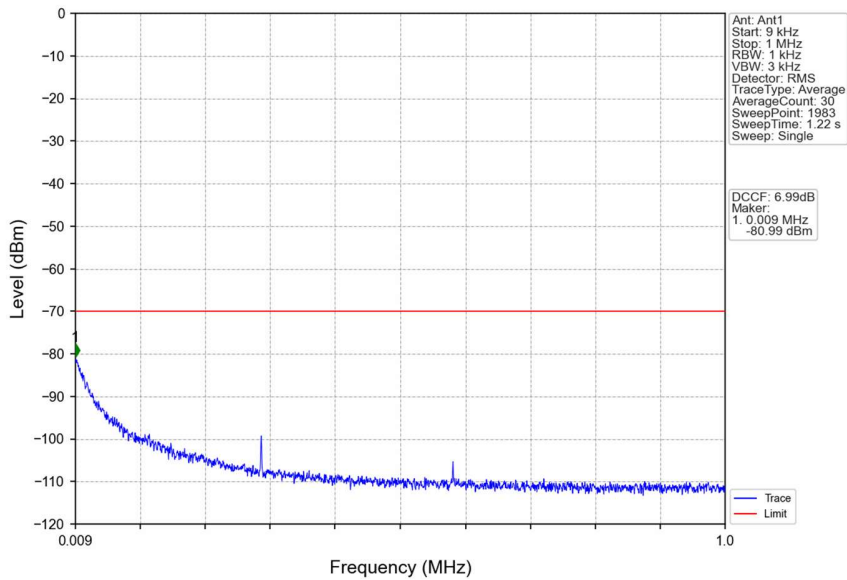

n48_30kHz_SISO_NTNV_40MHz_DFT-s-OFDM QPSK_3679.98MHz_Edge_1RB_Right