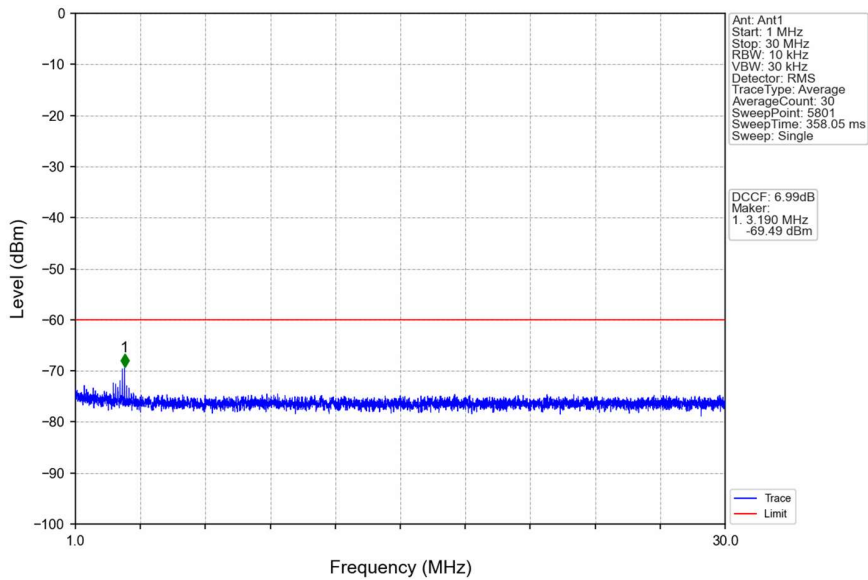

n48_30kHz_SISO_NTNV_40MHz_DFT-s-OFDM QPSK_3624.99MHz_Edge_1RB_Left