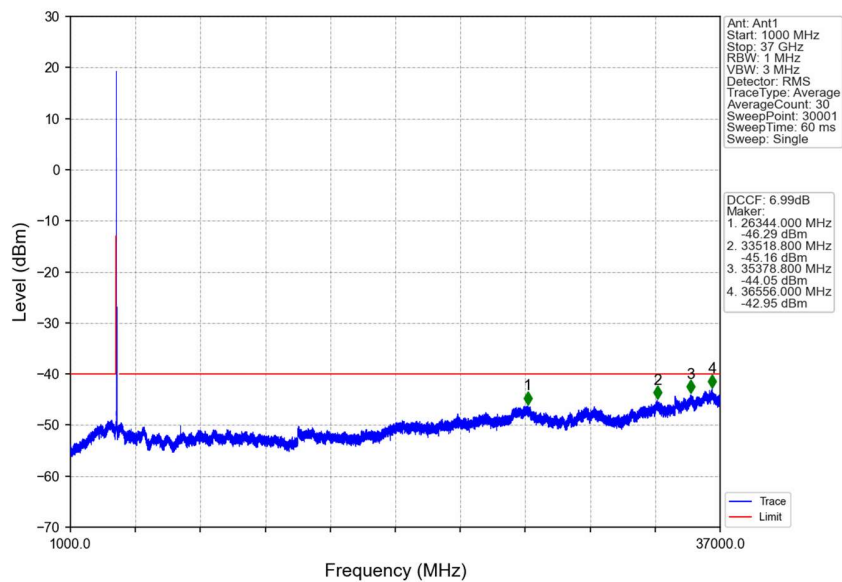

n48_30kHz_SISO_NTNV_40MHz_DFT-s-OFDM QPSK_3624.99MHz_Edge_1RB_Left

Start (MHz)	Stop (MHz)	RBW (MHz)	RBW Factor(dB)	Marker No.	Freq (MHz)	Level (dBm)	Limit (dBm)	Result
3520	3603.775	1	15.23	1	3524.740	-50.44	-40	Pass
3603.775	3604.775	0.03	0	2	3604.735	-46.02	-13	Pass
3604.775	3645.205	0.03	0	/	/	/	/	/
3645.205	3646.205	0.03	0	3	3645.565	-65.16	-13	Pass
3646.205	3730	1	15.23	4	3728.185	-49.23	-40	Pass