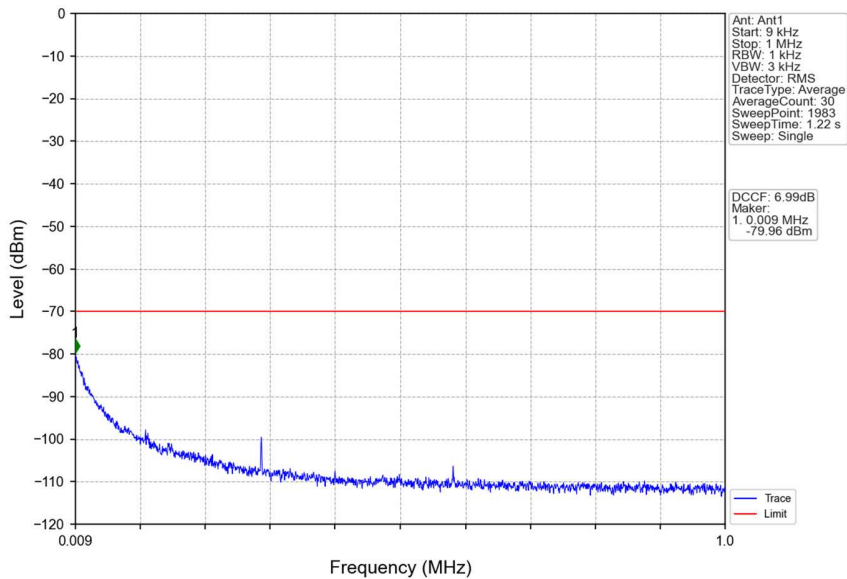

n48_30kHz_SISO_NTNV_40MHz_DFT-s-OFDM QPSK_3570MHz_Outer_Full