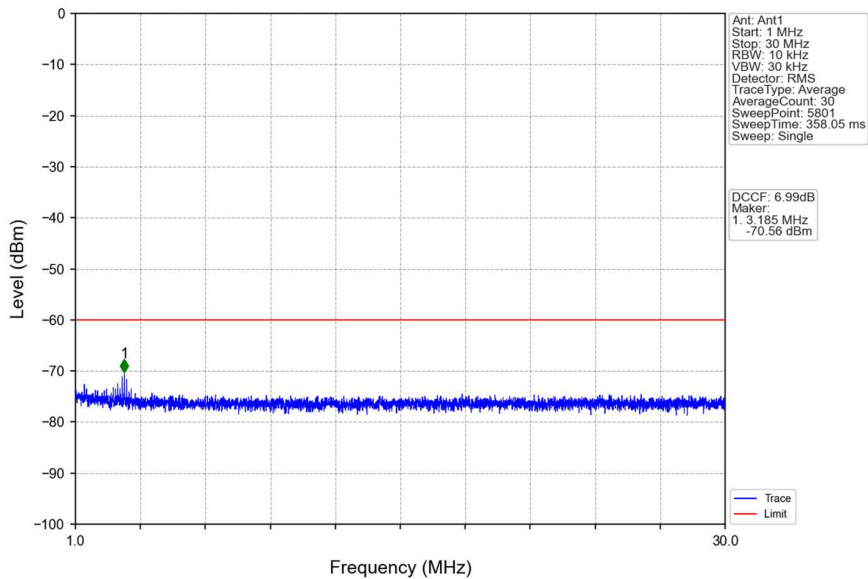

n48_30kHz_SISO_NTNV_40MHz_DFT-s-OFDM QPSK_3679.98MHz_Edge_1RB_Right