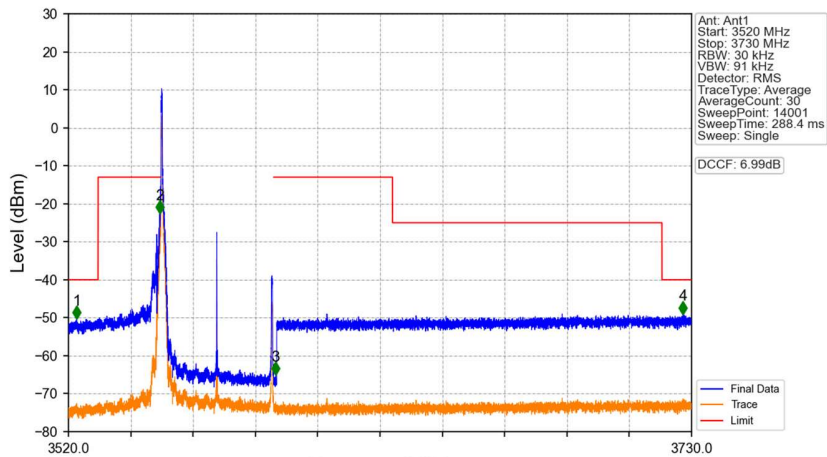

n48_30kHz_SISO_NTNV_40MHz_DFT-s-OFDM QPSK_3570MHz_Inner_1RB_Left

Start (MHz)	Stop (MHz)	RBW (MHz)	RBW Factor(dB)	Marker No.	Freq (MHz)	Level (dBm)	Limit (dBm)	Result
3520	3549.811	1	15.23	1	3522.775	-50.35	-40	Pass
3549.811	3550.811	0.03	0	2	3550.795	-22.59	-13	Pass
3550.811	3589.19	0.03	0	/	/	/	/	/
3589.19	3590.19	0.03	0	3	3589.870	-65.15	-13	Pass
3590.19	3730	1	15.23	4	3727.090	-49.07	-40	Pass