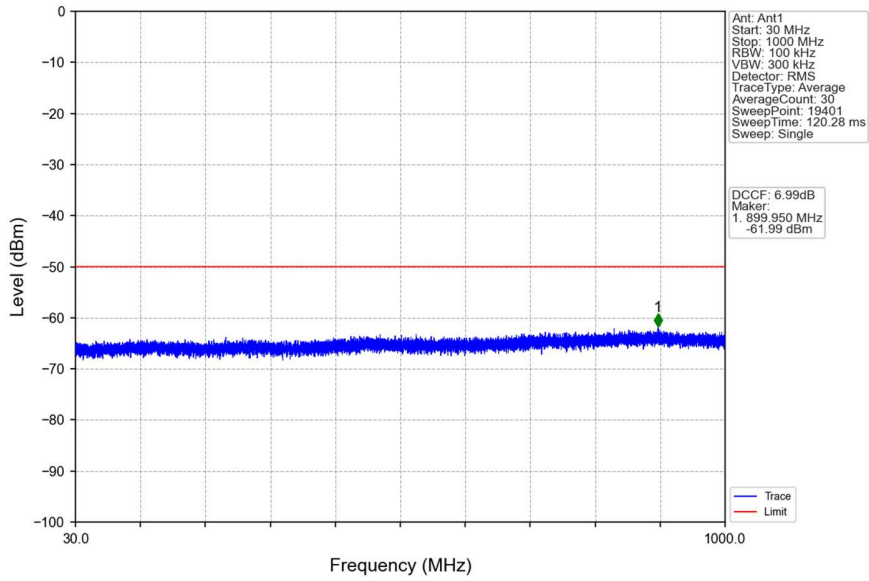

n48_30kHz_SISO_NTNV_40MHz_DFT-s-OFDM QPSK_3679.98MHz_Edge_1RB_Right

n48_30kHz_SISO_NTNV_40MHz_DFT-s-OFDM QPSK_3679.98MHz_Edge_1RB_Right

n48_30kHz_SISO_NTNV_40MHz_DFT-s-OFDM QPSK_3679.98MHz_Edge_1RB_Right

n48_30kHz_SISO_NTNV_40MHz_DFT-s-OFDM QPSK_3679.98MHz_Edge_1RB_Right

n48_30kHz_SISO_NTNV_40MHz_DFT-s-OFDM QPSK_3679.98MHz_Outer_Full

Start (MHz)	Stop (MHz)	RBW (MHz)	RBW Factor (dB)	Marker No.	Freq (MHz)	Level (dBm)	Limit (dBm)	Result
3520	3658.699	1	3.67	1	3522.940	-51.31	-40	Pass
3658.699	3659.699	0.43	0	2	3659.650	-47.61	-13	Pass
3659.699	3700.261	0.43	0	/	/	/	/	/
3700.261	3701.261	0.43	0	3	3701.020	-43.77	-13	Pass
3701.261	3730	1	3.67	4	3705.850	-41.94	-13	Pass