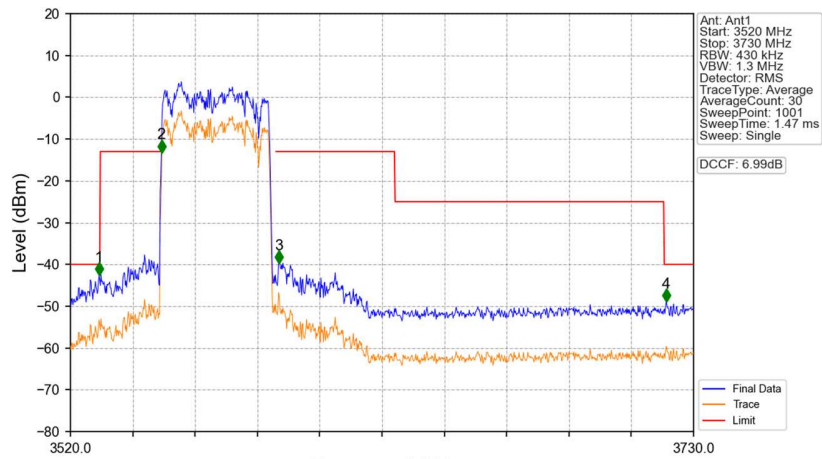

n48_30kHz_SISO_NTNV_40MHz_DFT-s-OFDM QPSK_3570MHz_Outer_Full