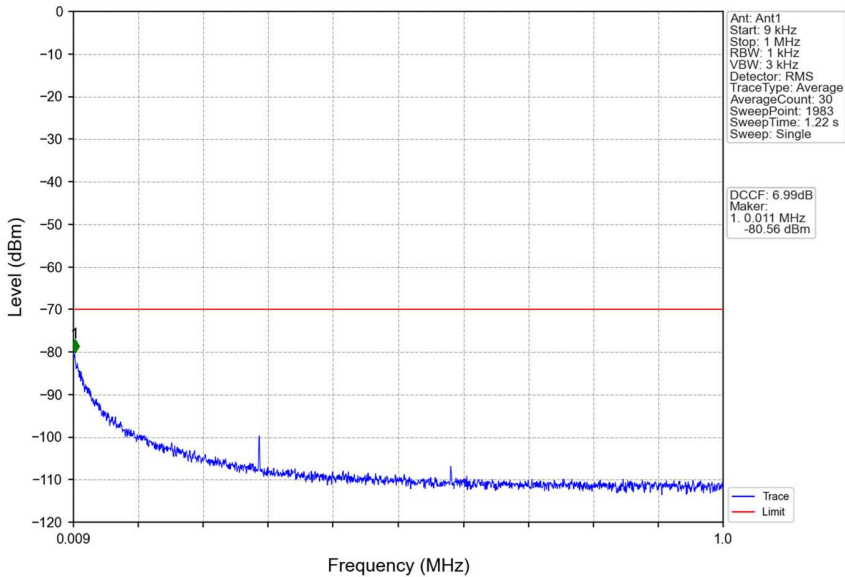

n48_30kHz_SISO_NTNV_40MHz_DFT-s-OFDM QPSK_3679.98MHz_Outer_Full