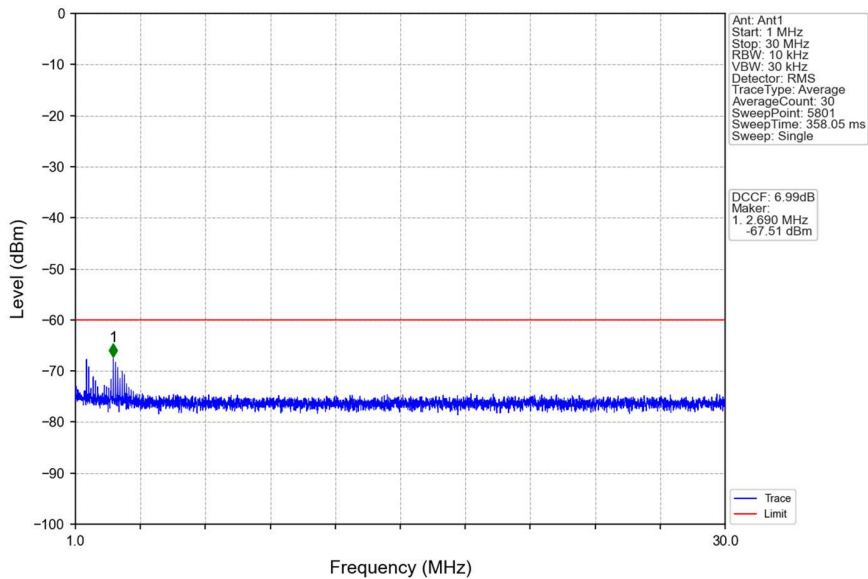

n48_30kHz_SISO_NTNV_40MHz_CP-OFDM QPSK_3570MHz_Outer_Full