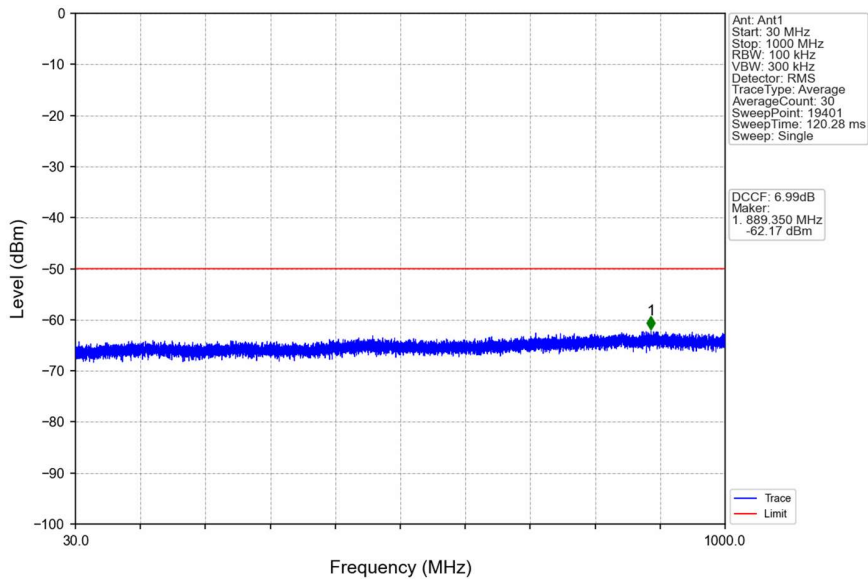

n48_30kHz_SISO_NTNV_40MHz_CP-OFDM QPSK_3570MHz_Edge_1RB_Left

n48_30kHz_SISO_NTNV_40MHz_CP-OFDM QPSK_3570MHz_Edge_1RB_Left

n48_30kHz_SISO_NTNV_40MHz_CP-OFDM QPSK_3570MHz_Outer_Full

Start (MHz)	Stop (MHz)	RBW (MHz)	RBW Factor(dB)	Marker No.	Freq (MHz)	Level (dBm)	Limit (dBm)	Result
3520	3548.697	1	3.67	1	3529.870	-44.67	-40	Pass
3548.697	3549.697	0.43	0	2	3549.400	-43.29	-13	Pass
3549.697	3590.304	0.43	0	/	/	/	/	/
3590.304	3591.304	0.43	0	3	3590.560	-36.89	-13	Pass
3591.304	3730	1	3.67	4	3721.600	-50.27	-40	Pass

n48_30kHz_SISO_NTNV_40MHz_CP-OFDM QPSK_3570MHz_Outer_Full

n48_30kHz_SISO_NTNV_40MHz_CP-OFDM QPSK_3570MHz_Outer_Full

n48_30kHz_SISO_NTNV_40MHz_CP-OFDM QPSK_3570MHz_Outer_Full

n48_30kHz_SISO_NTNV_40MHz_CP-OFDM QPSK_3570MHz_Outer_Full