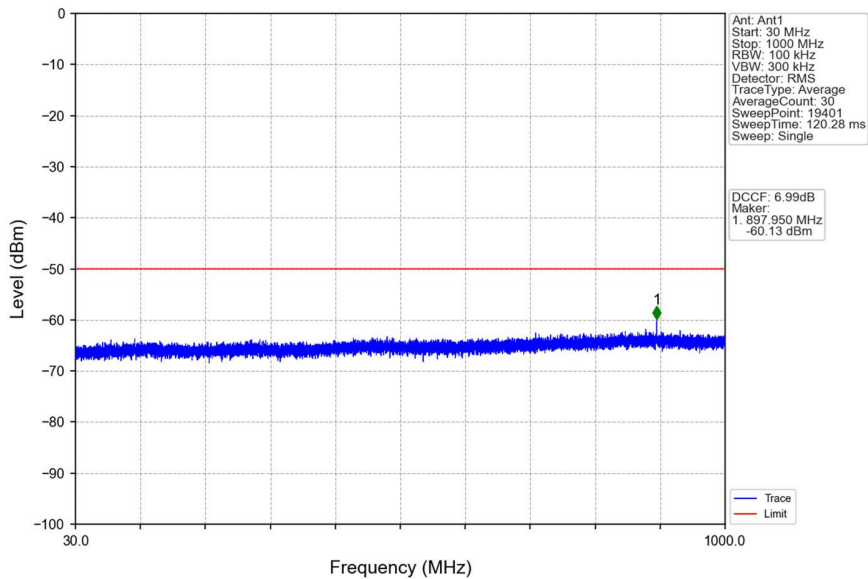

n48_30kHz_SISO_NTNV_40MHz_DFT-s-OFDM QPSK_3679.98MHz_Outer_Full

n48_30kHz_SISO_NTNV_40MHz_DFT-s-OFDM QPSK_3679.98MHz_Outer_Full

n48_30kHz_SISO_NTNV_40MHz_DFT-s-OFDM QPSK_3679.98MHz_Outer_Full

n48_30kHz_SISO_NTNV_40MHz_DFT-s-OFDM_QPSK_3679.98MHz_Outer_Full

n48_30kHz_SISO_NTNV_40MHz_DFT-s-OFDM_QPSK_3679.98MHz_Inner_1RB_Right

Start (MHz)	Stop (MHz)	RBW (MHz)	RBW Factor(dB)	Marker No.	Freq (MHz)	Level (dBm)	Limit (dBm)	Result
3520	3658.661	1	15.23	1	3521.275	-50.90	-40	Pass
3658.661	3659.661	0.03	0	2	3659.200	-64.80	-13	Pass
3659.661	3700.299	0.03	0	/	/	/	/	/
3700.299	3701.299	0.03	0	3	3700.315	-40.52	-13	Pass
3701.299	3730	1	15.23	4	3703.000	-43.21	-13	Pass