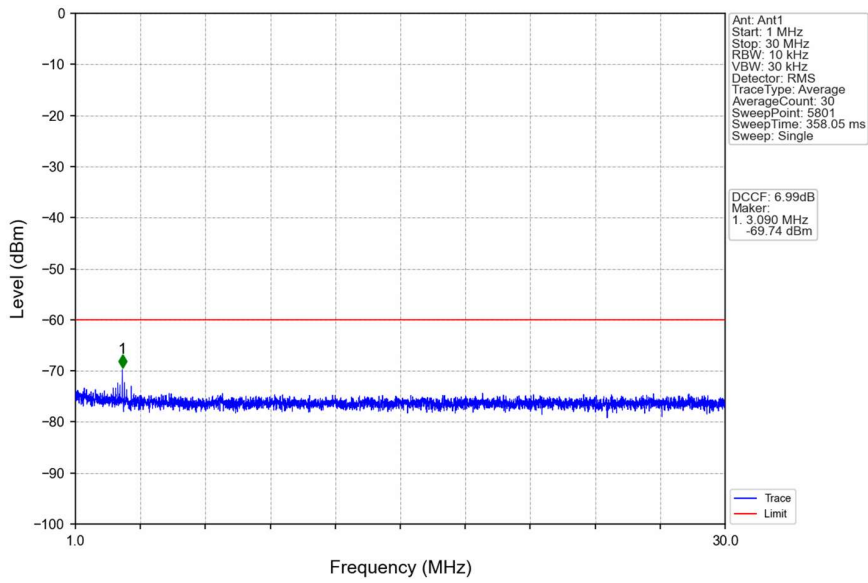

n48_30kHz_SISO_NTNV_40MHz_DFT-s-OFDM QPSK_3570MHz_Outer_Full