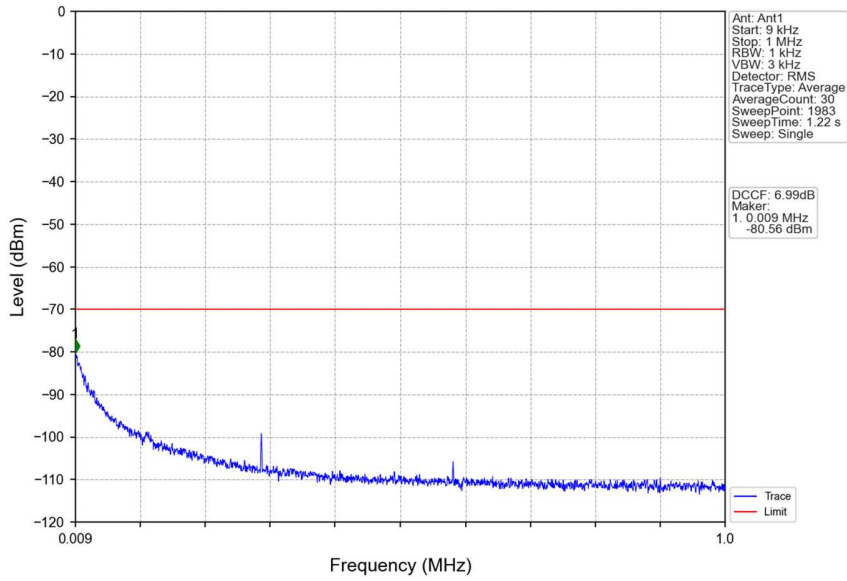

n48_30kHz_SISO_NTNV_40MHz_DFT-s-OFDM QPSK_3570MHz_Inner_1RB_Left