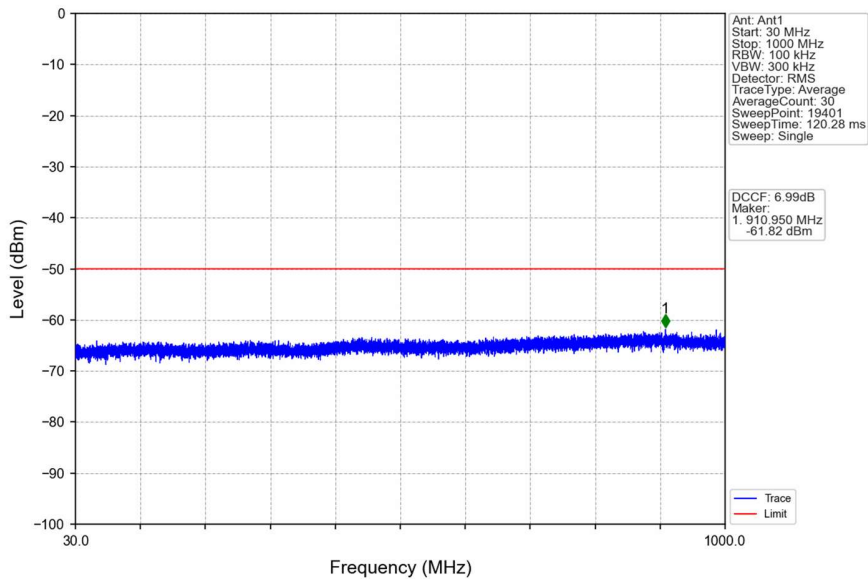

n48_30kHz_SISO_NTNV_40MHz_DFT-s-OFDM QPSK_3570MHz_Outer_Full