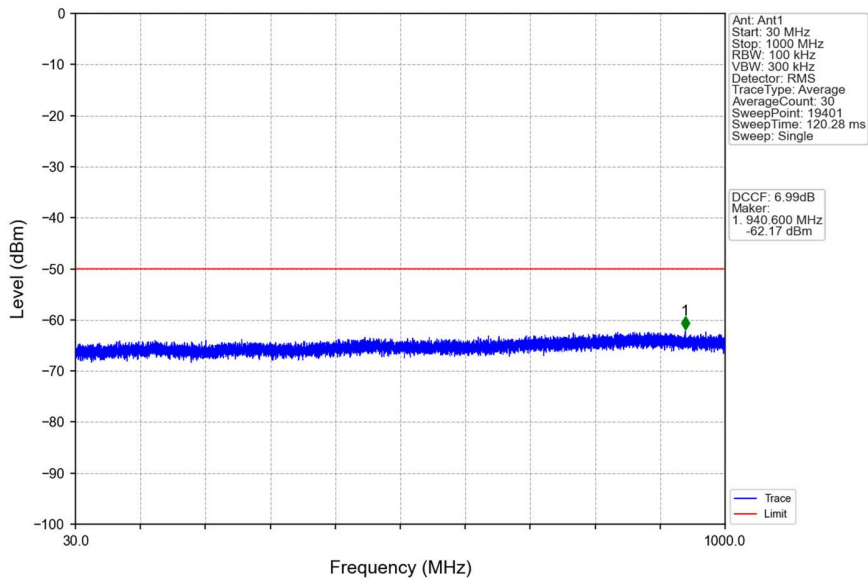

n48_30kHz_SISO_NTNV_40MHz_DFT-s-OFDM QPSK_3624.99MHz_Edge_1RB_Left

n48_30kHz_SISO_NTNV_40MHz_DFT-s-OFDM QPSK_3624.99MHz_Edge_1RB_Left

n48_30kHz_SISO_NTNV_40MHz_DFT-s-OFDM QPSK_3624.99MHz_Edge_1RB_Left

n48_30kHz_SISO_NTNV_40MHz_DFT-s-OFDM QPSK_3624.99MHz_Edge_1RB_Left

n48_30kHz_SISO_NTNV_40MHz_DFT-s-OFDM QPSK_3679.98MHz_Edge_1RB_Right

Start (MHz)	Stop (MHz)	RBW (MHz)	RBW Factor(dB)	Marker No.	Freq (MHz)	Level (dBm)	Limit (dBm)	Result
3520	3659.751	1	15.23	1	3529.585	-50.69	-40	Pass
3659.751	3660.751	0.03	0	2	3660.745	-59.80	-13	Pass
3660.751	3699.209	0.03	0	/	/	/	/	/
3699.209	3700.209	0.03	0	3	3699.235	-15.24	-13	Pass
3700.209	3730	1	15.23	4	3700.210	-26.36	-13	Pass