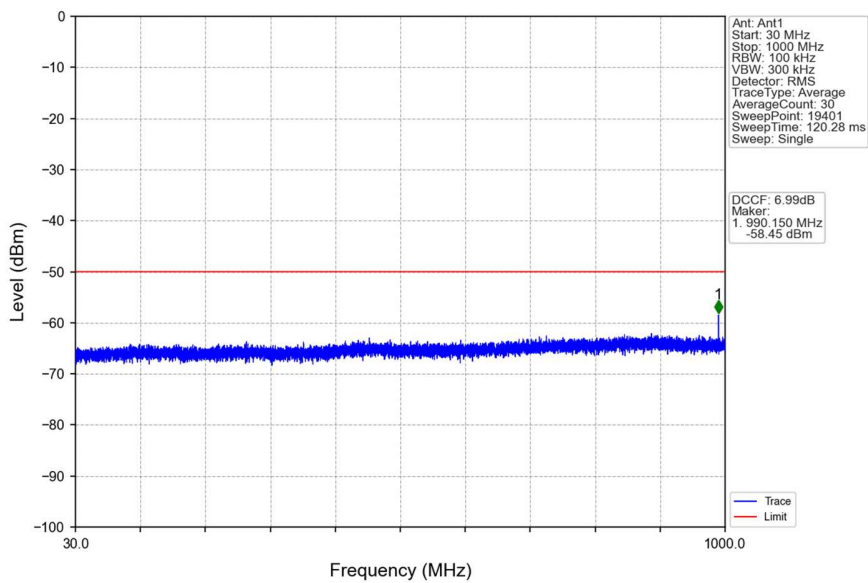

n48_30kHz_SISO_NTNV_40MHz_DFT-s-OFDM QPSK_3570MHz_Inner_1RB_Left