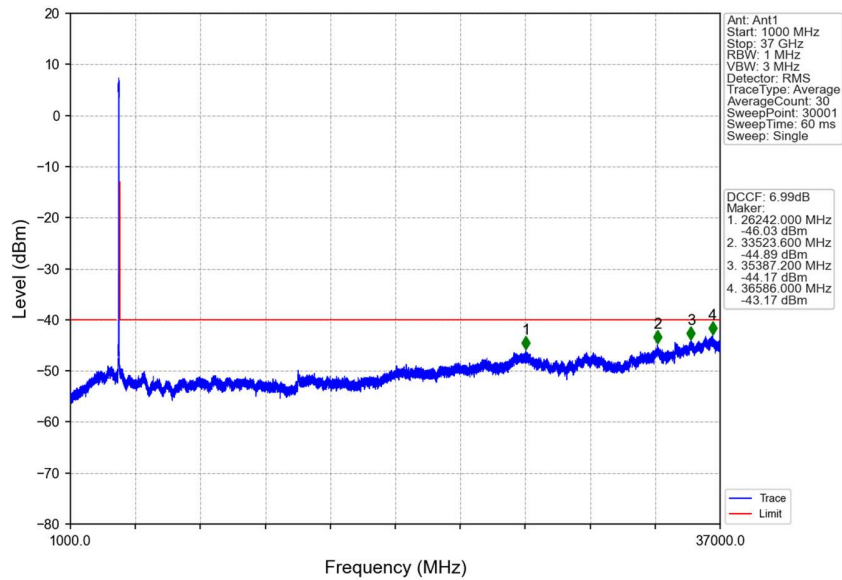

n48_30kHz_SISO_NTNV_40MHz_DFT-s-OFDM QPSK_3679.98MHz_Edge_1RB_Right

n48_30kHz_SISO_NTNV_40MHz_DFT-s-OFDM QPSK_3679.98MHz_Outer_Full

Start (MHz)	Stop (MHz)	RBW (MHz)	RBW Factor (dB)	Marker No.	Freq (MHz)	Level (dBm)	Limit (dBm)	Result
3520	3658.699	1	3.67	1	3522.940	-51.31	-40	Pass
3658.699	3659.699	0.43	0	2	3659.650	-47.61	-13	Pass
3659.699	3700.261	0.43	0	/	/	/	/	/
3700.261	3701.261	0.43	0	3	3701.020	-43.77	-13	Pass
3701.261	3730	1	3.67	4	3705.850	-41.94	-13	Pass

n48_30kHz_SISO_NTNV_40MHz_DFT-s-OFDM QPSK_3679.98MHz_Outer_Full

n48_30kHz_SISO_NTNV_40MHz_DFT-s-OFDM QPSK_3679.98MHz_Outer_Full

n48_30kHz_SISO_NTNV_40MHz_DFT-s-OFDM QPSK_3679.98MHz_Outer_Full

n48_30kHz_SISO_NTNV_40MHz_DFT-s-OFDM_QPSK_3679.98MHz_Outer_Full

n48_30kHz_SISO_NTNV_40MHz_DFT-s-OFDM_QPSK_3679.98MHz_Inner_1RB_Right

Start (MHz)	Stop (MHz)	RBW (MHz)	RBW Factor(dB)	Marker No.	Freq (MHz)	Level (dBm)	Limit (dBm)	Result
3520	3658.661	1	15.23	1	3521.275	-50.90	-40	Pass
3658.661	3659.661	0.03	0	2	3659.200	-64.80	-13	Pass
3659.661	3700.299	0.03	0	/	/	/	/	/
3700.299	3701.299	0.03	0	3	3700.315	-40.52	-13	Pass
3701.299	3730	1	15.23	4	3703.000	-43.21	-13	Pass