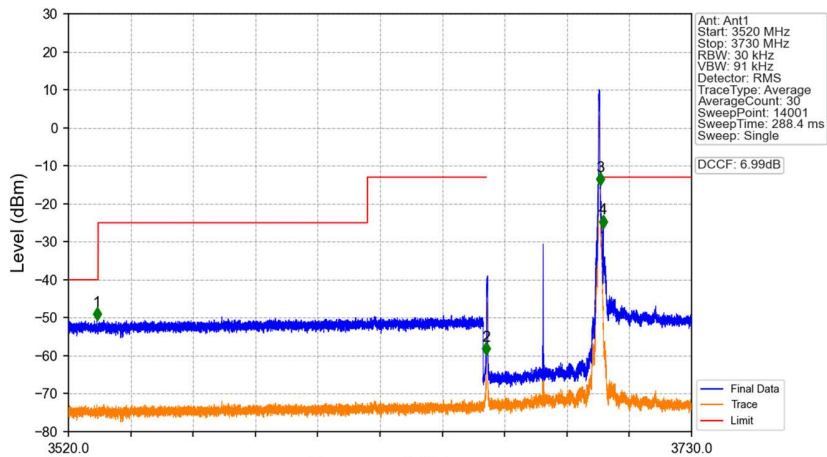

n48_30kHz_SISO_NTNV_40MHz_DFT-s-OFDM QPSK_3679.98MHz_Edge_1RB_Right

Start (MHz)	Stop (MHz)	RBW (MHz)	RBW Factor(dB)	Marker No.	Freq (MHz)	Level (dBm)	Limit (dBm)	Result
3520	3659.751	1	15.23	1	3529.585	-50.69	-40	Pass
3659.751	3660.751	0.03	0	2	3660.745	-59.80	-13	Pass
3660.751	3699.209	0.03	0	/	/	/	/	/
3699.209	3700.209	0.03	0	3	3699.235	-15.24	-13	Pass
3700.209	3730	1	15.23	4	3700.210	-26.36	-13	Pass