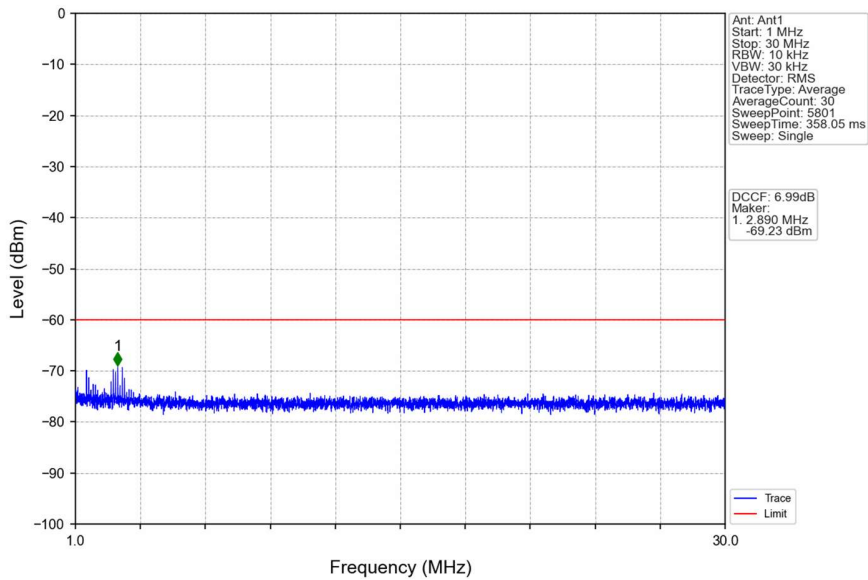

n48_30kHz_SISO_NTNV_40MHz_DFT-s-OFDM QPSK_3679.98MHz_Outer_Full