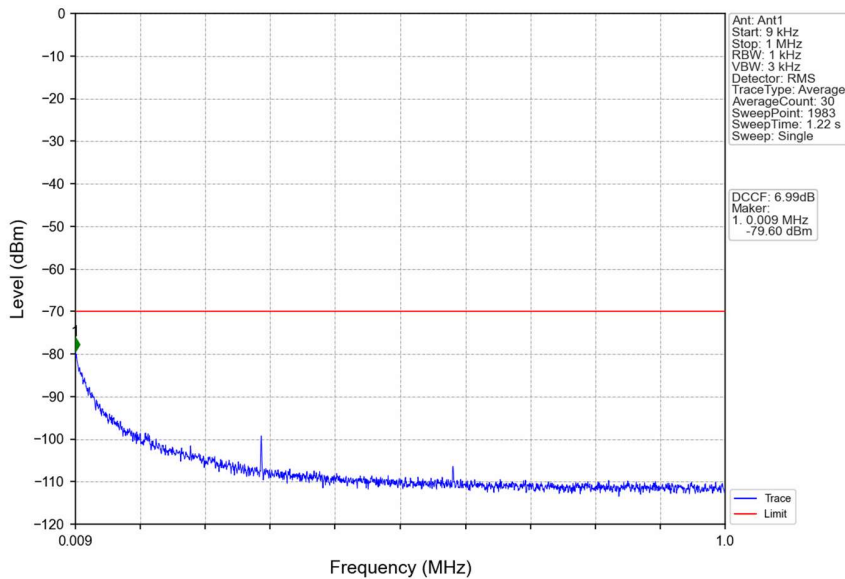

n48_30kHz_SISO_NTNV_40MHz_DFT-s-OFDM QPSK_3624.99MHz_Edge_1RB_Left