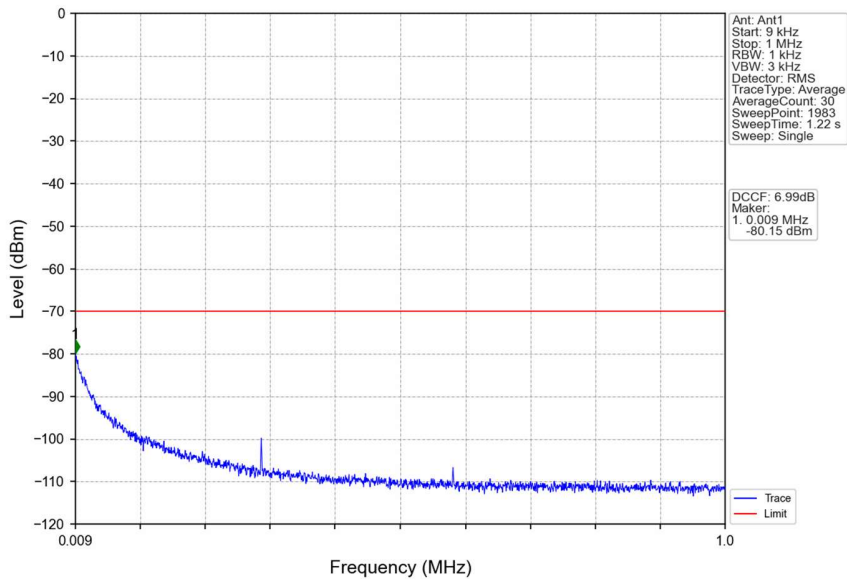

n48_30kHz_SISO_NTNV_40MHz_CP-OFDM QPSK_3570MHz_Outer_Full