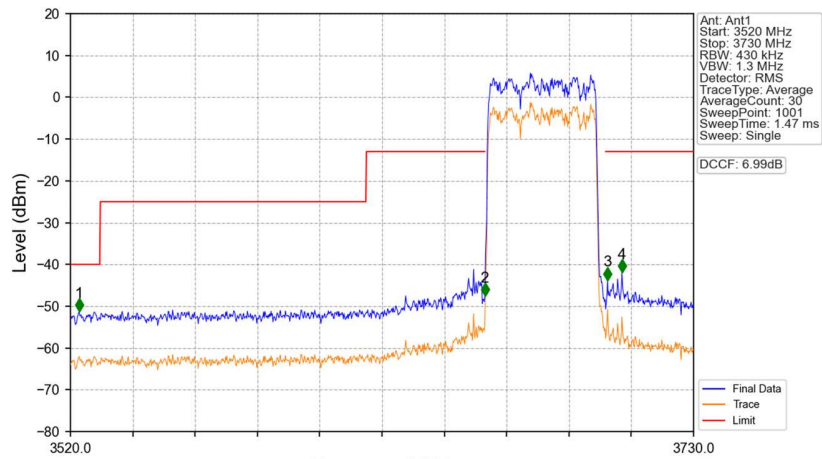

n48_30kHz_SISO_NTNV_40MHz_DFT-s-OFDM QPSK_3679.98MHz_Outer_Full