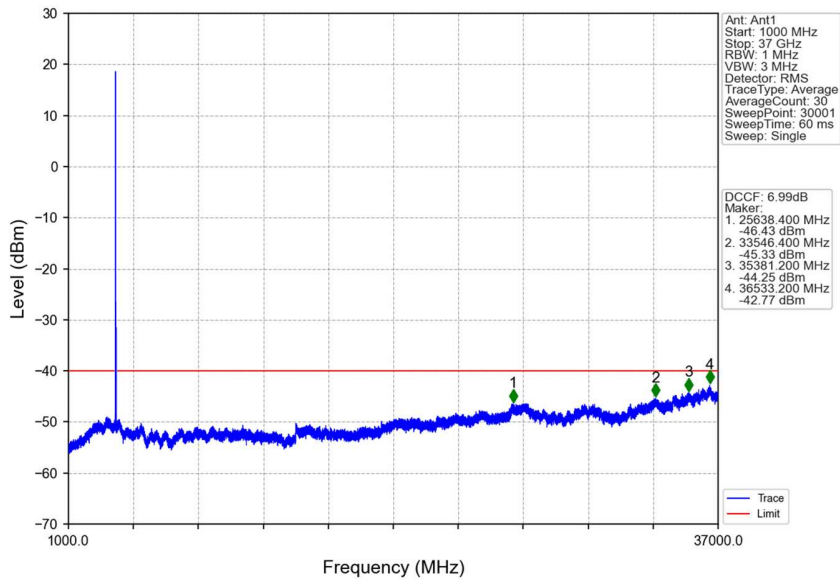

n48_30kHz_SISO_NTNV_40MHz_DFT-s-OFDM QPSK_3624.99MHz_Edge_1RB_Left

n48_30kHz_SISO_NTNV_40MHz_DFT-s-OFDM QPSK_3624.99MHz_Edge_1RB_Left

n48_30kHz_SISO_NTNV_40MHz_DFT-s-OFDM QPSK_3624.99MHz_Edge_1RB_Left

n48_30kHz_SISO_NTNV_40MHz_DFT-s-OFDM QPSK_3624.99MHz_Edge_1RB_Left

n48_30kHz_SISO_NTNV_40MHz_DFT-s-OFDM QPSK_3679.98MHz_Edge_1RB_Right

Start (MHz)	Stop (MHz)	RBW (MHz)	RBW Factor(dB)	Marker No.	Freq (MHz)	Level (dBm)	Limit (dBm)	Result
3520	3659.751	1	15.23	1	3529.585	-50.69	-40	Pass
3659.751	3660.751	0.03	0	2	3660.745	-59.80	-13	Pass
3660.751	3699.209	0.03	0	/	/	/	/	/
3699.209	3700.209	0.03	0	3	3699.235	-15.24	-13	Pass
3700.209	3730	1	15.23	4	3700.210	-26.36	-13	Pass