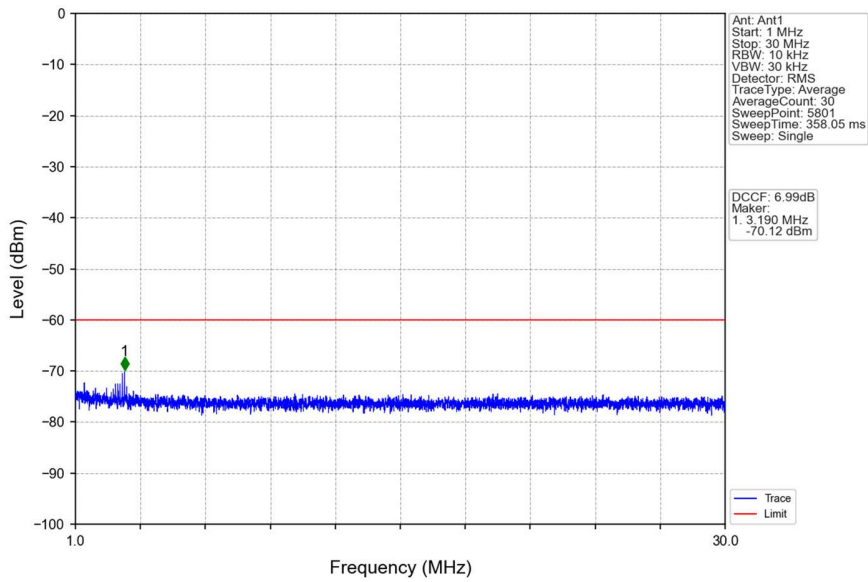

n48_30kHz_SISO_NTNV_10MHz_CP-OFDM QPSK_3555MHz_Outer_Full