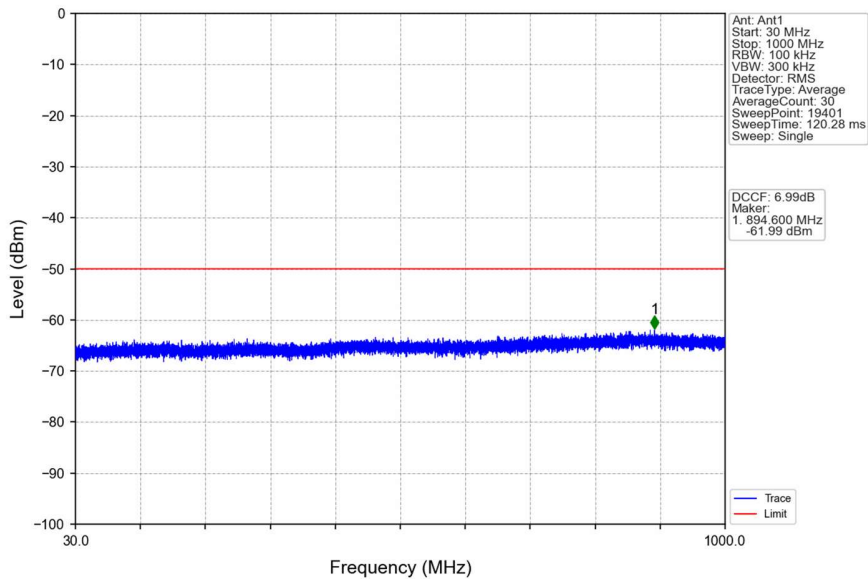

n48_30kHz_SISO_NTNV_10MHz_DFT-s-OFDM QPSK_3694.98MHz_Outer_Full