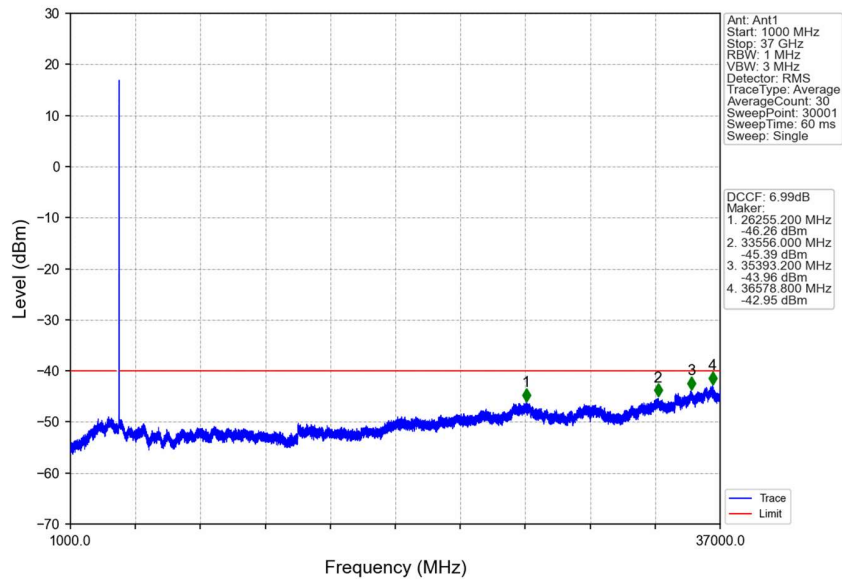

n48_30kHz_SISO_NTNV_10MHz_CP-OFDM QPSK_3694.98MHz_Edge_1RB_Right

Start (MHz)	Stop (MHz)	RBW (MHz)	RBW Factor(dB)	Marker No.	Freq (MHz)	Level (dBm)	Limit (dBm)	Result
3520	3688.962	1	15.23	1	3528.745	-50.69	-40	Pass
3688.962	3688.962	0.03	0	2	3689.020	-63.96	-13	Pass
3689.962	3699.998	0.03	0	/	/	/	/	/
3699.998	3700.998	0.03	0	3	3700.000	-34.42	-13	Pass
3700.998	3730	1	15.23	4	3728.845	-48.99	-40	Pass

n48_30kHz_SISO_NTNV_10MHz_CP-OFDM QPSK_3694.98MHz_Edge_1RB_Right

n48_30kHz_SISO_NTNV_10MHz_CP-OFDM QPSK_3694.98MHz_Edge_1RB_Right

n48_30kHz_SISO_NTNV_10MHz_CP-OFDM QPSK_3694.98MHz_Edge_1RB_Right

n48_30kHz_SISO_NTNV_10MHz_CP-OFDM QPSK_3694.98MHz_Edge_1RB_Right

n48_30kHz_SISO_NTNV_10MHz_CP-OFDM QPSK_3694.98MHz_Outer_Full

Start (MHz)	Stop (MHz)	RBW (MHz)	RBW Factor (dB)	Marker No.	Freq (MHz)	Level (dBm)	Limit (dBm)	Result
3520	3689.054	1	10	1	3521.600	-50.89	-40	Pass
3689.054	3690.054	0.1	0	2	3689.850	-32.02	-13	Pass
3690.054	3699.906	0.1	0	/	/	/	/	/
3699.906	3700.906	0.1	0	3	3700.100	-33.24	-13	Pass
3700.906	3730	1	10	4	3720.900	-49.05	-40	Pass