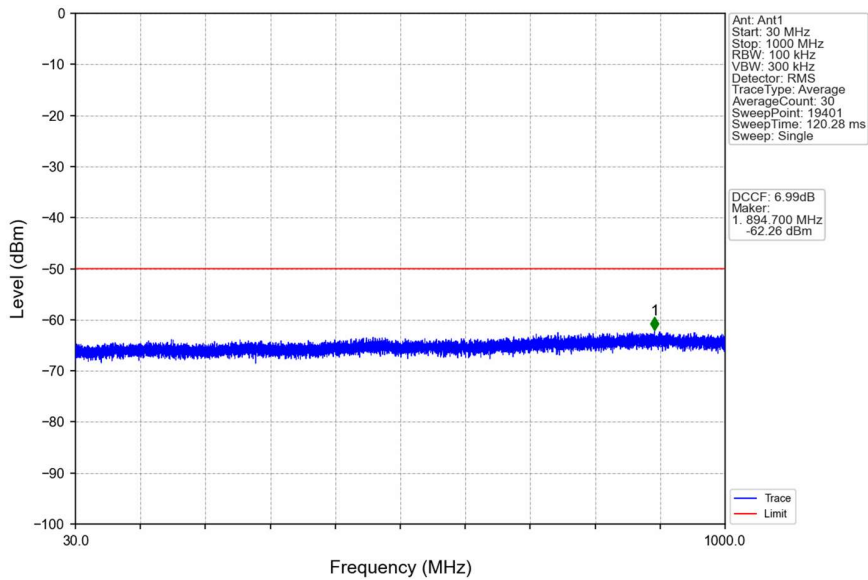

n48_30kHz_SISO_NTNV_10MHz_CP-OFDM QPSK_3624.99MHz_Edge_1RB_Left

Start (MHz)	Stop (MHz)	RBW (MHz)	RBW Factor (dB)	Marker No.	Freq (MHz)	Level (dBm)	Limit (dBm)	Result
3520	3619.047	1	15.23	1	3528.955	-50.81	-40	Pass
3619.047	3620.047	0.03	0	2	3620.020	-29.29	-13	Pass
3620.047	3629.933	0.03	0	/	/	/	/	/
3629.933	3630.933	0.03	0	3	3630.400	-63.16	-13	Pass
3630.933	3730	1	15.23	4	3723.025	-49.07	-40	Pass

n48_30kHz_SISO_NTNV_10MHz_CP-OFDM QPSK_3624.99MHz_Edge_1RB_Left

n48_30kHz_SISO_NTNV_10MHz_CP-OFDM QPSK_3624.99MHz_Edge_1RB_Left

n48_30kHz_SISO_NTNV_10MHz_CP-OFDM QPSK_3624.99MHz_Edge_1RB_Left

n48_30kHz_SISO_NTNV_10MHz_CP-OFDM QPSK_3624.99MHz_Edge_1RB_Left

n48_30kHz_SISO_NTNV_10MHz_CP-OFDM QPSK_3694.98MHz_Edge_1RB_Right

Start (MHz)	Stop (MHz)	RBW (MHz)	RBW Factor(dB)	Marker No.	Freq (MHz)	Level (dBm)	Limit (dBm)	Result
3520	3688.962	1	15.23	1	3528.745	-50.69	-40	Pass
3688.962	3688.962	0.03	0	2	3689.020	-63.96	-13	Pass
3689.962	3699.998	0.03	0	/	/	/	/	/
3699.998	3700.998	0.03	0	3	3700.000	-34.42	-13	Pass
3700.998	3730	1	15.23	4	3728.845	-48.99	-40	Pass