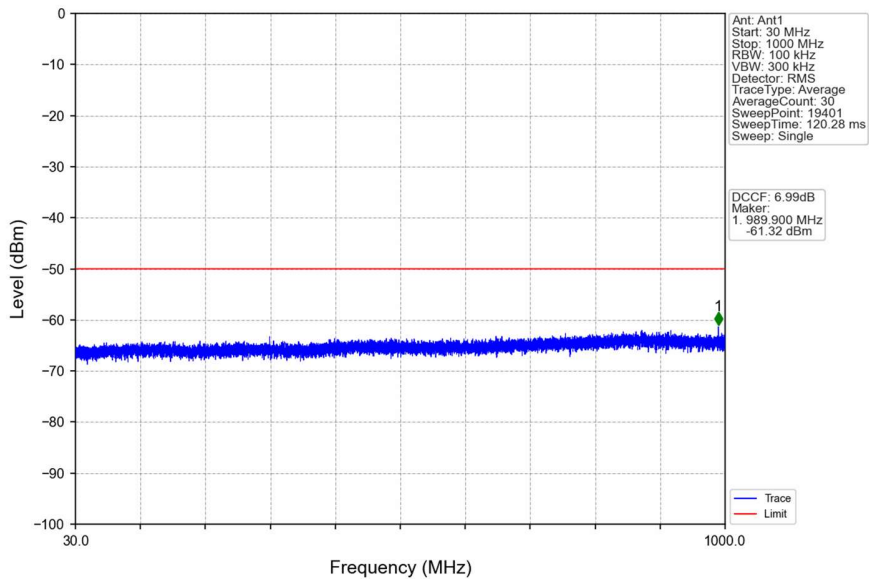

n48_30kHz_SISO_NTNV_10MHz_CP-OFDM QPSK_3555MHz_Inner_1RB_Left