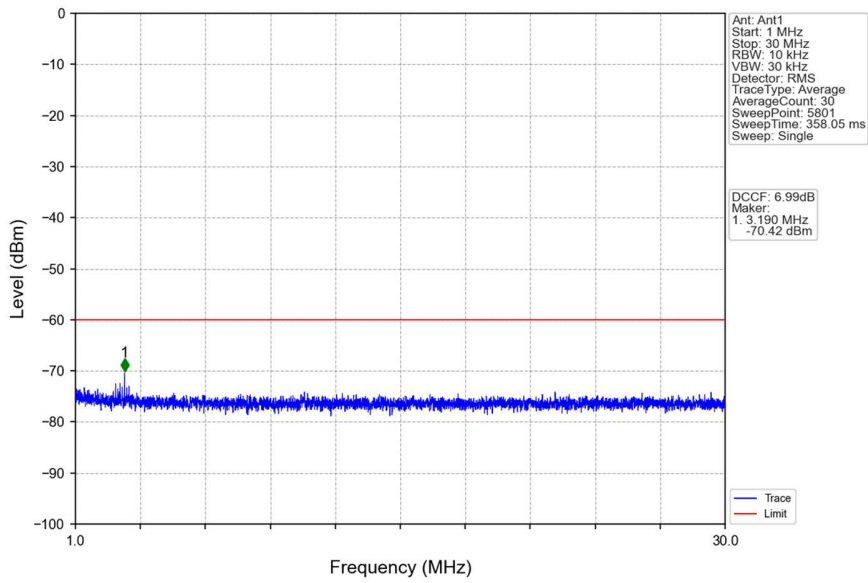

n48_30kHz_SISO_NTNV_10MHz_CP-OFDM QPSK_3555MHz_Edge_1RB_Left