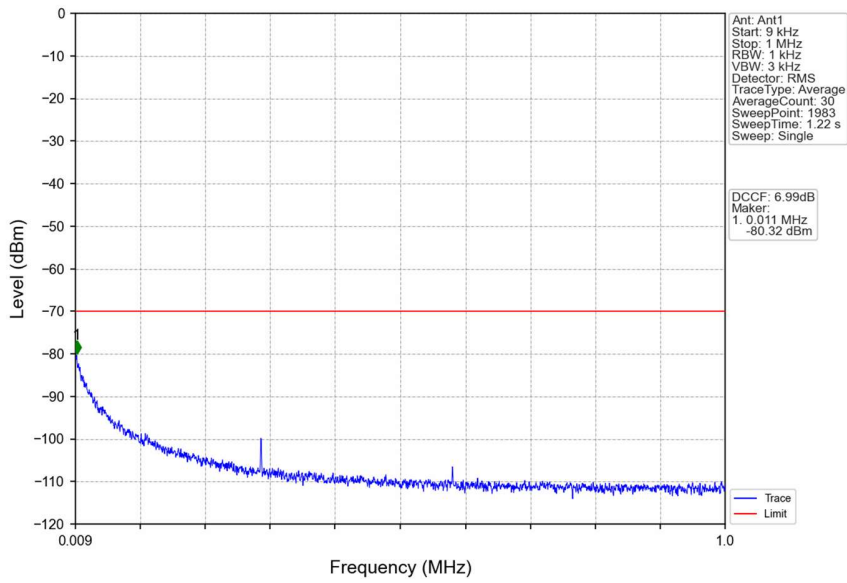

n48_30kHz_SISO_NTNV_10MHz_DFT-s-OFDM QPSK_3694.98MHz_Inner_1RB_Right