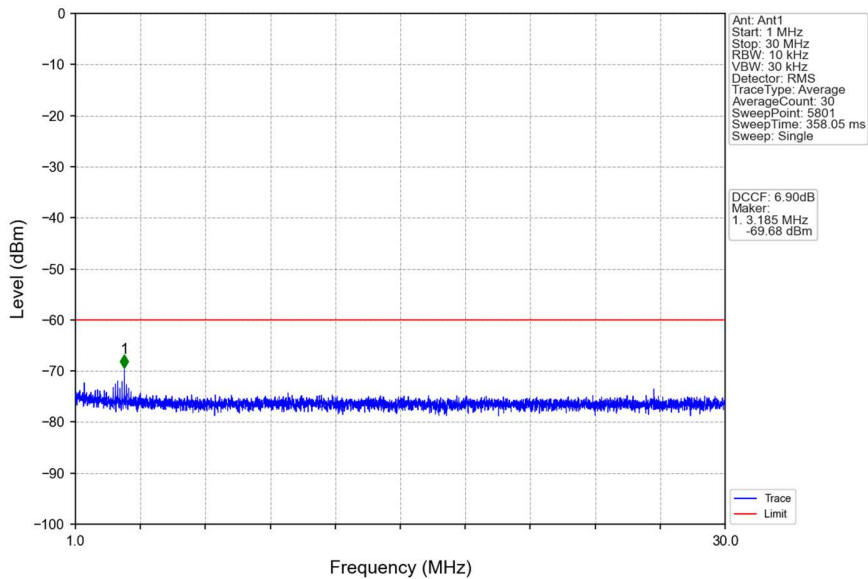

n48_30kHz_SISO_NTNV_10MHz_DFT-s-OFDM QPSK_3694.98MHz_Edge_1RB_Right