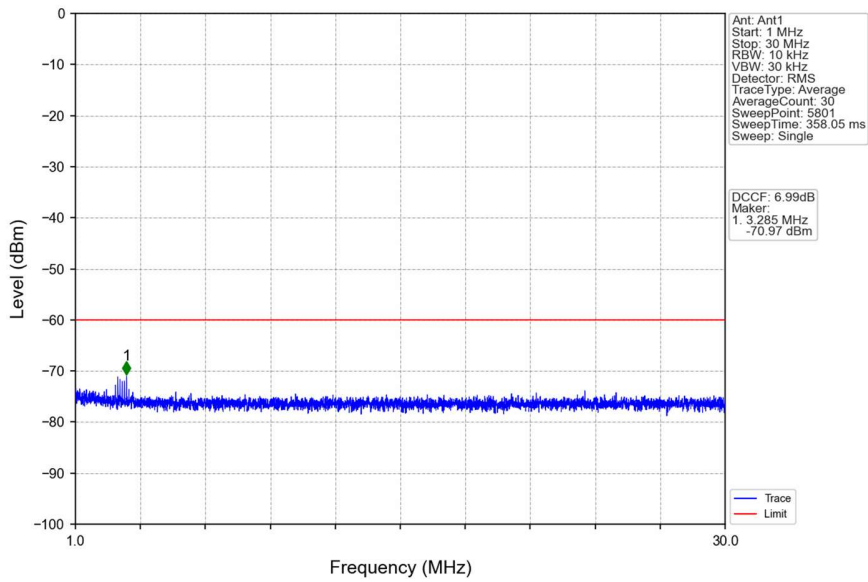

n48_30kHz_SISO_NTNV_10MHz_CP-OFDM QPSK_3624.99MHz_Edge_1RB_Left