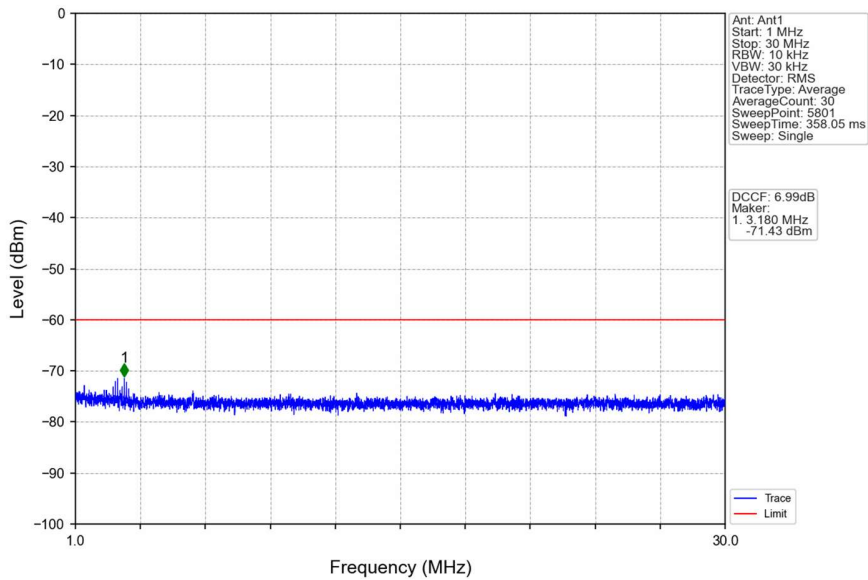

n48_30kHz_SISO_NTNV_10MHz_DFT-s-OFDM QPSK_3694.98MHz_Outer_Full