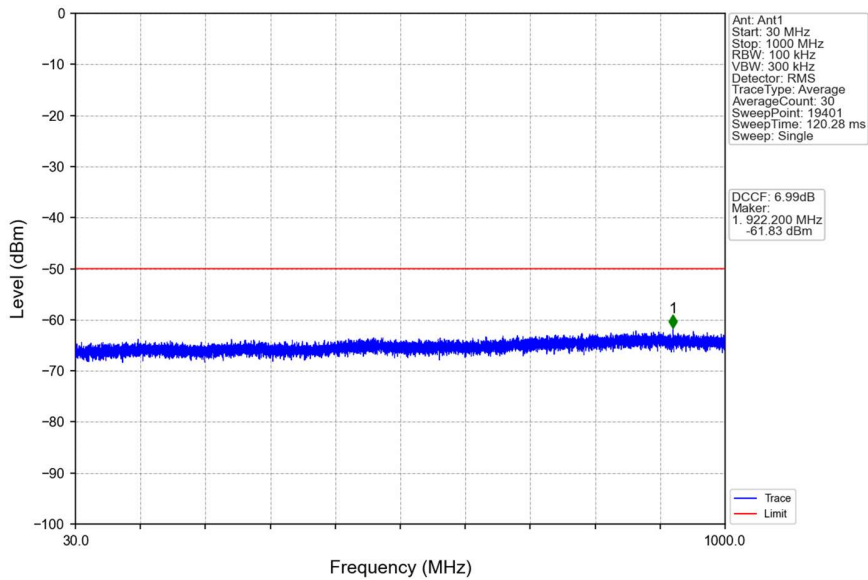

n48_30kHz_SISO_NTNV_10MHz_DFT-s-OFDM QPSK_3694.98MHz_Inner_1RB_Right

n48_30kHz_SISO_NTNV_10MHz_CP-OFDM QPSK_3555MHz_Edge_1RB_Left

Start (MHz)	Stop (MHz)	RBW (MHz)	RBW Factor(dB)	Marker No.	Freq (MHz)	Level (dBm)	Limit (dBm)	Result
3520	3548.847	1	15.23	1	3526.030	-50.26	-40	Pass
3548.847	3549.847	0.03	0	2	3549.805	-35.84	-13	Pass
3549.847	3560.153	0.03	0	/	/	/	/	/
3560.153	3561.153	0.03	0	3	3560.680	-65.02	-13	Pass
3561.153	3730	1	15.23	4	3729.895	-49.00	-40	Pass