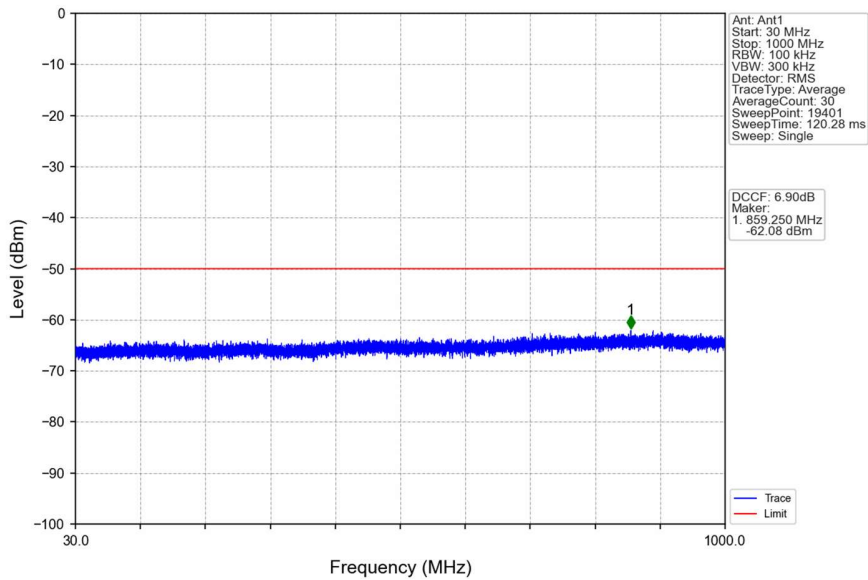

n48_30kHz_SISO_NTNV_10MHz_DFT-s-OFDM QPSK_3694.98MHz_Edge_1RB_Right

n48_30kHz_SISO_NTNV_10MHz_DFT-s-OFDM QPSK_3694.98MHz_Edge_1RB_Right

n48_30kHz_SISO_NTNV_10MHz_DFT-s-OFDM QPSK_3694.98MHz_Edge_1RB_Right

n48_30kHz_SISO_NTNV_10MHz_DFT-s-OFDM QPSK_3694.98MHz_Edge_1RB_Right

n48_30kHz_SISO_NTNV_10MHz_DFT-s-OFDM QPSK_3694.98MHz_Outer_Full

Start (MHz)	Stop (MHz)	RBW (MHz)	RBW Factor(dB)	Marker No.	Freq (MHz)	Level (dBm)	Limit (dBm)	Result
3520	3689.312	1	10	1	3525.450	-50.99	-40	Pass
3689.312	3690.312	0.1	0	2	3690.150	-31.16	-13	Pass
3690.312	3699.649	0.1	0	/	/	/	/	/
3699.649	3700.649	0.1	0	3	3699.650	-23.86	-13	Pass
3700.649	3730	1	10	4	3727.350	-48.89	-40	Pass