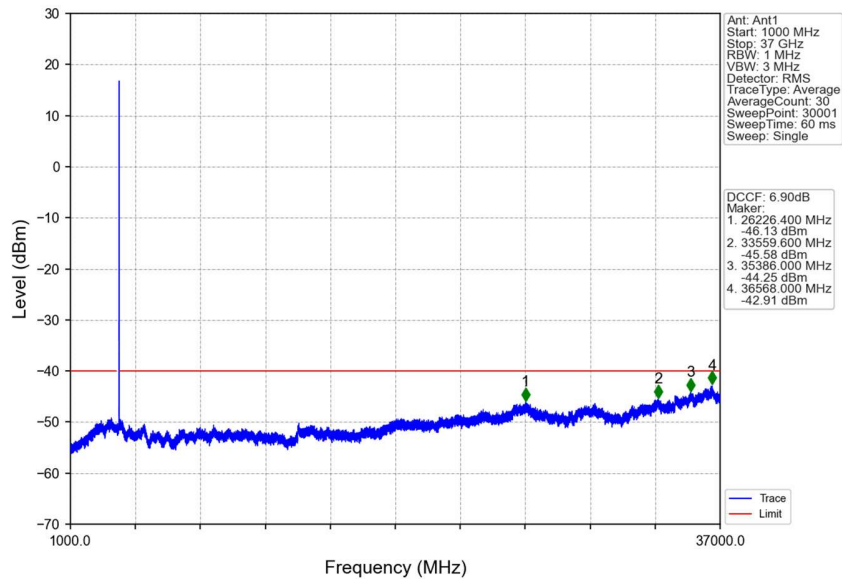

n48_30kHz_SISO_NTNV_10MHz_DFT-s-OFDM QPSK_3694.98MHz_Edge_1RB_Right

Start (MHz)	Stop (MHz)	RBW (MHz)	RBW Factor(dB)	Marker No.	Freq (MHz)	Level (dBm)	Limit (dBm)	Result
3520	3689.054	1	15.23	1	3524.290	-50.66	-40	Pass
3689.054	3690.054	0.03	0	2	3689.605	-62.49	-13	Pass
3690.054	3699.906	0.03	0	/	/	/	/	/
3699.906	3700.906	0.03	0	3	3699.970	-28.28	-13	Pass
3700.906	3730	1	15.23	4	3721.600	-48.80	-40	Pass

n48_30kHz_SISO_NTNV_10MHz_DFT-s-OFDM QPSK_3694.98MHz_Edge_1RB_Right

n48_30kHz_SISO_NTNV_10MHz_DFT-s-OFDM QPSK_3694.98MHz_Edge_1RB_Right

n48_30kHz_SISO_NTNV_10MHz_DFT-s-OFDM QPSK_3694.98MHz_Edge_1RB_Right

n48_30kHz_SISO_NTNV_10MHz_DFT-s-OFDM QPSK_3694.98MHz_Edge_1RB_Right

n48_30kHz_SISO_NTNV_10MHz_DFT-s-OFDM QPSK_3694.98MHz_Outer_Full

Start (MHz)	Stop (MHz)	RBW (MHz)	RBW Factor(dB)	Marker No.	Freq (MHz)	Level (dBm)	Limit (dBm)	Result
3520	3689.312	1	10	1	3525.450	-50.99	-40	Pass
3689.312	3690.312	0.1	0	2	3690.150	-31.16	-13	Pass
3690.312	3699.649	0.1	0	/	/	/	/	/
3699.649	3700.649	0.1	0	3	3699.650	-23.86	-13	Pass
3700.649	3730	1	10	4	3727.350	-48.89	-40	Pass