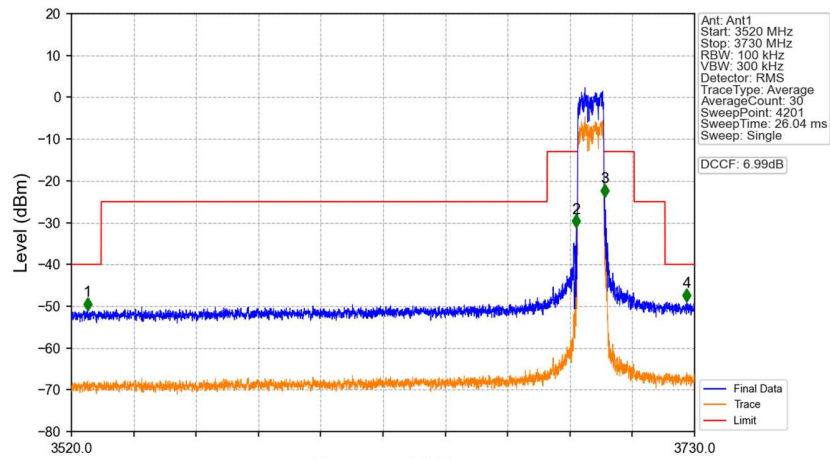

n48_30kHz_SISO_NTNV_10MHz_DFT-s-OFDM QPSK_3694.98MHz_Outer_Full