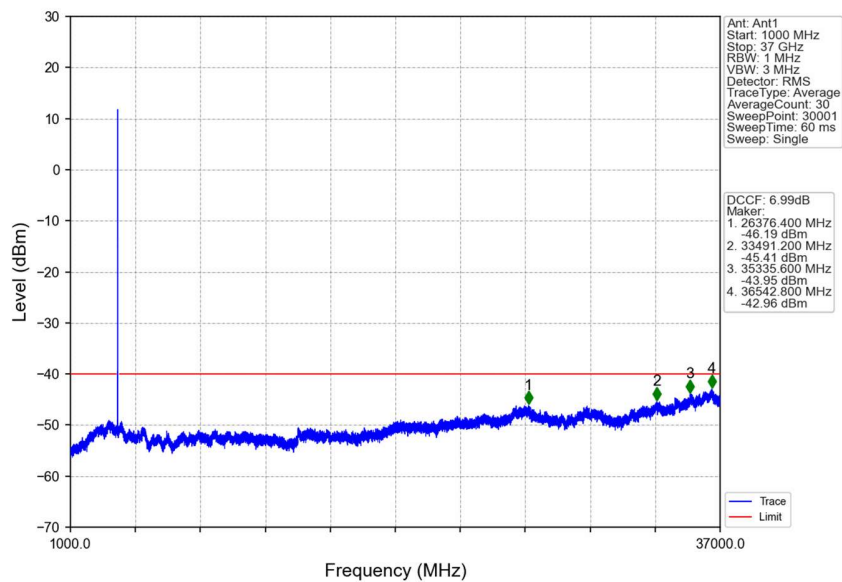

n48_30kHz_SISO_NTNV_10MHz_CP-OFDM QPSK_3624.99MHz_Edge_1RB_Left

Start (MHz)	Stop (MHz)	RBW (MHz)	RBW Factor (dB)	Marker No.	Freq (MHz)	Level (dBm)	Limit (dBm)	Result
3520	3619.047	1	15.23	1	3528.955	-50.81	-40	Pass
3619.047	3620.047	0.03	0	2	3620.020	-29.29	-13	Pass
3620.047	3629.933	0.03	0	/	/	/	/	/
3629.933	3630.933	0.03	0	3	3630.400	-63.16	-13	Pass
3630.933	3730	1	15.23	4	3723.025	-49.07	-40	Pass

n48_30kHz_SISO_NTNV_10MHz_CP-OFDM QPSK_3624.99MHz_Edge_1RB_Left

n48_30kHz_SISO_NTNV_10MHz_CP-OFDM QPSK_3624.99MHz_Edge_1RB_Left

n48_30kHz_SISO_NTNV_10MHz_CP-OFDM QPSK_3624.99MHz_Edge_1RB_Left

n48_30kHz_SISO_NTNV_10MHz_CP-OFDM QPSK_3624.99MHz_Edge_1RB_Left

n48_30kHz_SISO_NTNV_10MHz_CP-OFDM QPSK_3694.98MHz_Edge_1RB_Right

Start (MHz)	Stop (MHz)	RBW (MHz)	RBW Factor(dB)	Marker No.	Freq (MHz)	Level (dBm)	Limit (dBm)	Result
3520	3688.962	1	15.23	1	3528.745	-50.69	-40	Pass
3688.962	3688.962	0.03	0	2	3689.020	-63.96	-13	Pass
3689.962	3699.998	0.03	0	/	/	/	/	/
3699.998	3700.998	0.03	0	3	3700.000	-34.42	-13	Pass
3700.998	3730	1	15.23	4	3728.845	-48.99	-40	Pass