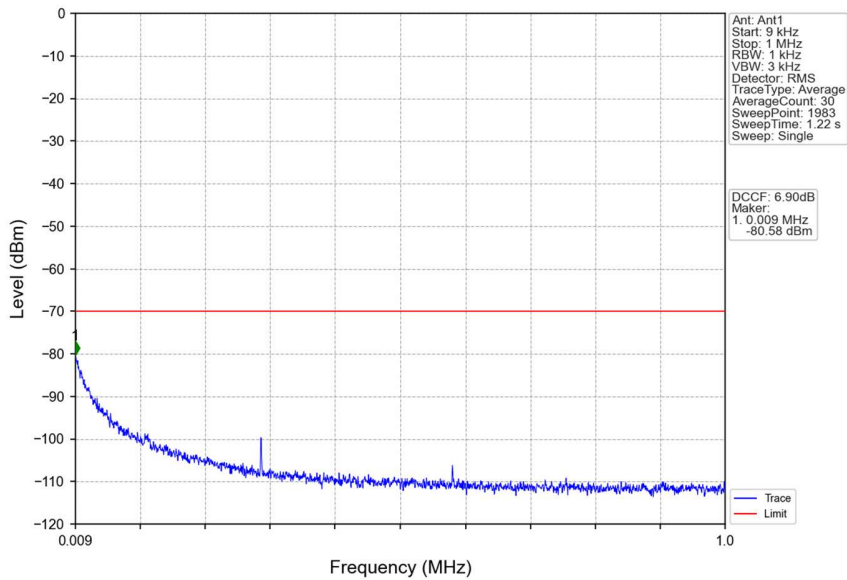

n48_30kHz_SISO_NTNV_10MHz_DFT-s-OFDM QPSK_3694.98MHz_Edge_1RB_Right