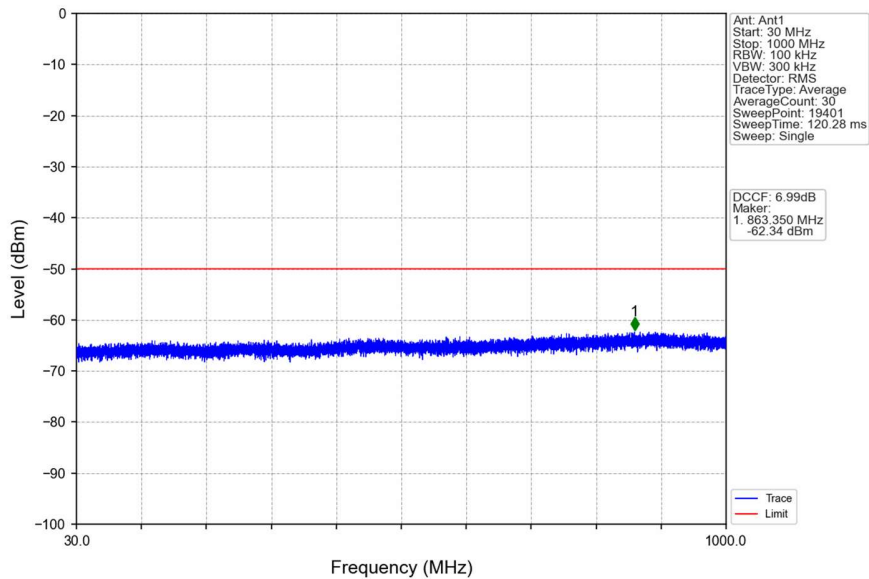

n48_30kHz_SISO_NTNV_10MHz_CP-OFDM QPSK_3694.98MHz_Edge_1RB_Right

Start (MHz)	Stop (MHz)	RBW (MHz)	RBW Factor(dB)	Marker No.	Freq (MHz)	Level (dBm)	Limit (dBm)	Result
3520	3688.962	1	15.23	1	3528.745	-50.69	-40	Pass
3688.962	3688.962	0.03	0	2	3689.020	-63.96	-13	Pass
3689.962	3699.998	0.03	0	/	/	/	/	/
3699.998	3700.998	0.03	0	3	3700.000	-34.42	-13	Pass
3700.998	3730	1	15.23	4	3728.845	-48.99	-40	Pass

n48_30kHz_SISO_NTNV_10MHz_CP-OFDM QPSK_3694.98MHz_Edge_1RB_Right

n48_30kHz_SISO_NTNV_10MHz_CP-OFDM QPSK_3694.98MHz_Edge_1RB_Right

n48_30kHz_SISO_NTNV_10MHz_CP-OFDM QPSK_3694.98MHz_Edge_1RB_Right

n48_30kHz_SISO_NTNV_10MHz_CP-OFDM QPSK_3694.98MHz_Edge_1RB_Right

n48_30kHz_SISO_NTNV_10MHz_CP-OFDM QPSK_3694.98MHz_Outer_Full

Start (MHz)	Stop (MHz)	RBW (MHz)	RBW Factor (dB)	Marker No.	Freq (MHz)	Level (dBm)	Limit (dBm)	Result
3520	3689.054	1	10	1	3521.600	-50.89	-40	Pass
3689.054	3690.054	0.1	0	2	3689.850	-32.02	-13	Pass
3690.054	3699.906	0.1	0	/	/	/	/	/
3699.906	3700.906	0.1	0	3	3700.100	-33.24	-13	Pass
3700.906	3730	1	10	4	3720.900	-49.05	-40	Pass