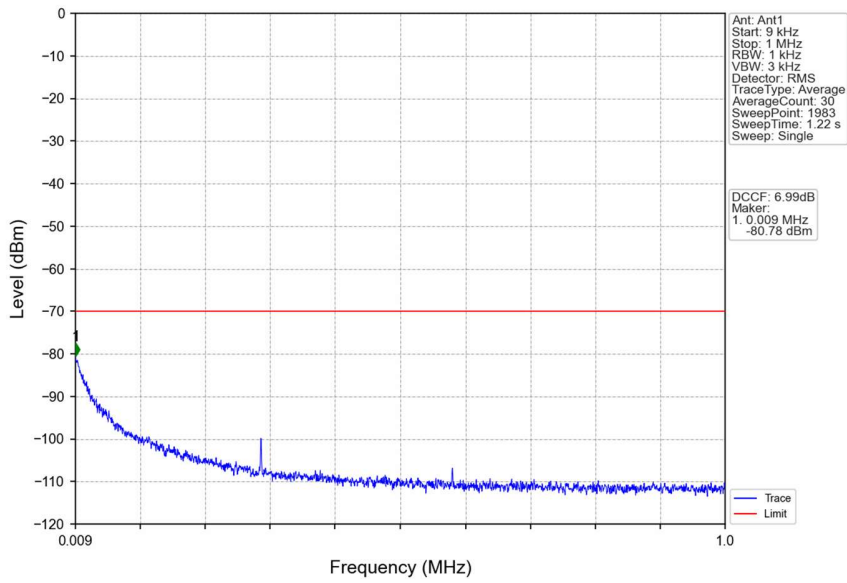

n48_30kHz_SISO_NTNV_10MHz_CP-OFDM QPSK_3624.99MHz_Edge_1RB_Left