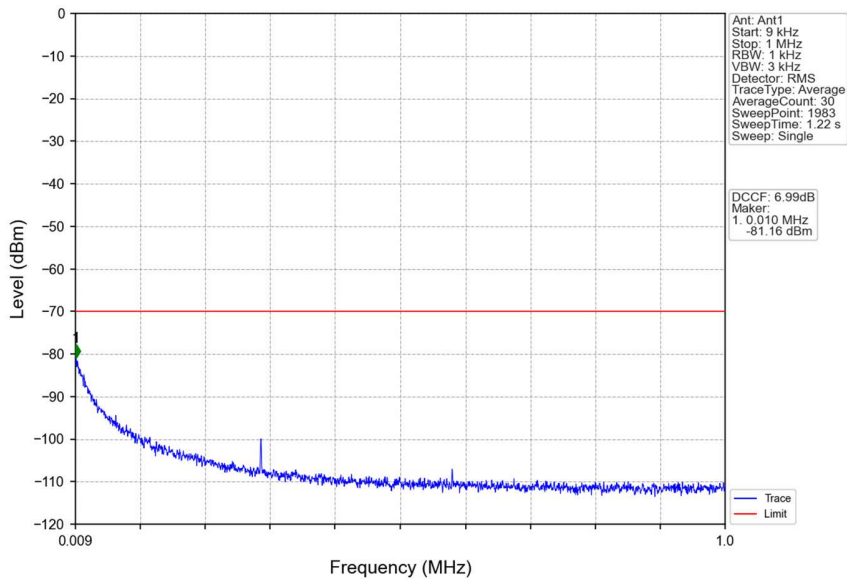

n48_30kHz_SISO_NTNV_10MHz_CP-OFDM QPSK_3555MHz_Edge_1RB_Left