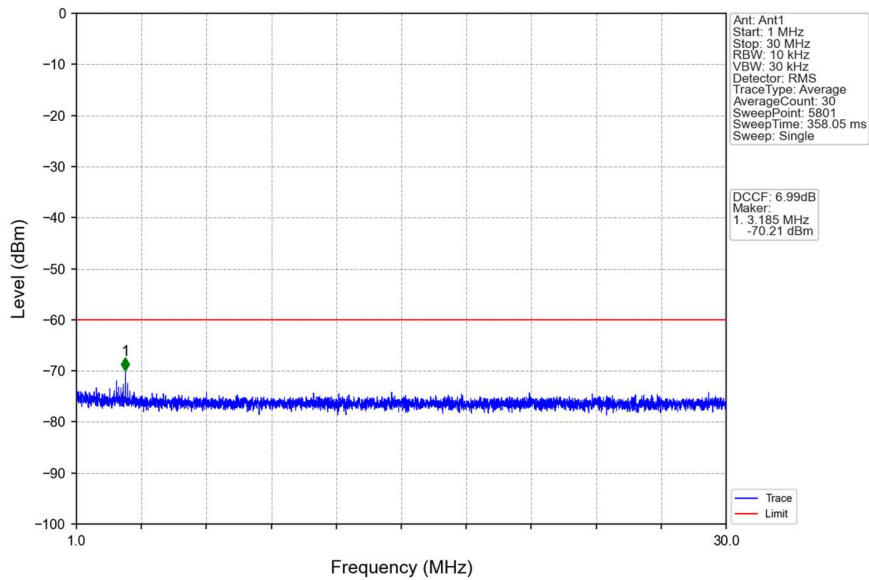

n48_30kHz_SISO_NTNV_10MHz_CP-OFDM QPSK_3694.98MHz_Edge_1RB_Right

Start (MHz)	Stop (MHz)	RBW (MHz)	RBW Factor(dB)	Marker No.	Freq (MHz)	Level (dBm)	Limit (dBm)	Result
3520	3688.962	1	15.23	1	3528.745	-50.69	-40	Pass
3688.962	3688.962	0.03	0	2	3689.020	-63.96	-13	Pass
3689.962	3699.998	0.03	0	/	/	/	/	/
3699.998	3700.998	0.03	0	3	3700.000	-34.42	-13	Pass
3700.998	3730	1	15.23	4	3728.845	-48.99	-40	Pass

n48_30kHz_SISO_NTNV_10MHz_CP-OFDM QPSK_3694.98MHz_Edge_1RB_Right

n48_30kHz_SISO_NTNV_10MHz_CP-OFDM QPSK_3694.98MHz_Edge_1RB_Right

n48_30kHz_SISO_NTNV_10MHz_CP-OFDM QPSK_3694.98MHz_Edge_1RB_Right

n48_30kHz_SISO_NTNV_10MHz_CP-OFDM QPSK_3694.98MHz_Edge_1RB_Right