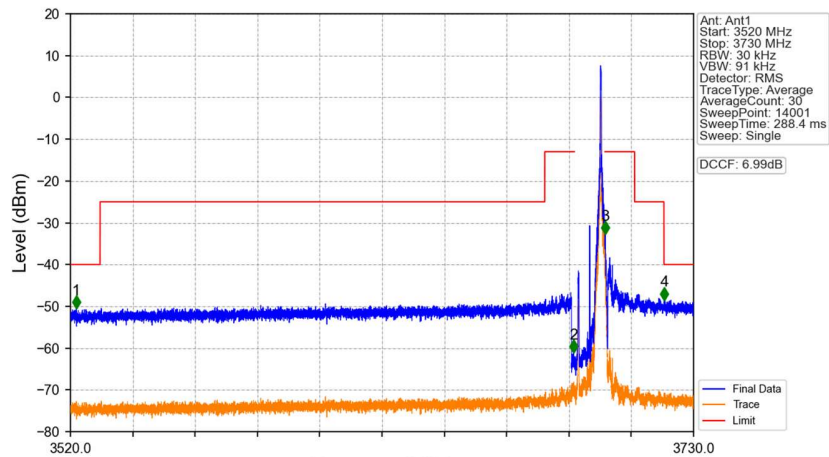

n48_30kHz_SISO_NTNV_10MHz_DFT-s-OFDM QPSK_3694.98MHz_Inner_1RB_Right

Start (MHz)	Stop (MHz)	RBW (MHz)	RBW Factor(dB)	Marker No.	Freq (MHz)	Level (dBm)	Limit (dBm)	Result
3520	3688.836	1	15.23	1	3521.950	-50.54	-40	Pass
3688.836	3689.836	0.03	0	2	3689.620	-61.12	-13	Pass
3689.836	3700.125	0.03	0	/	/	/	/	/
3700.125	3701.125	0.03	0	3	3700.135	-32.72	-13	Pass
3701.125	3730	1	15.23	4	3720.100	-48.55	-40	Pass