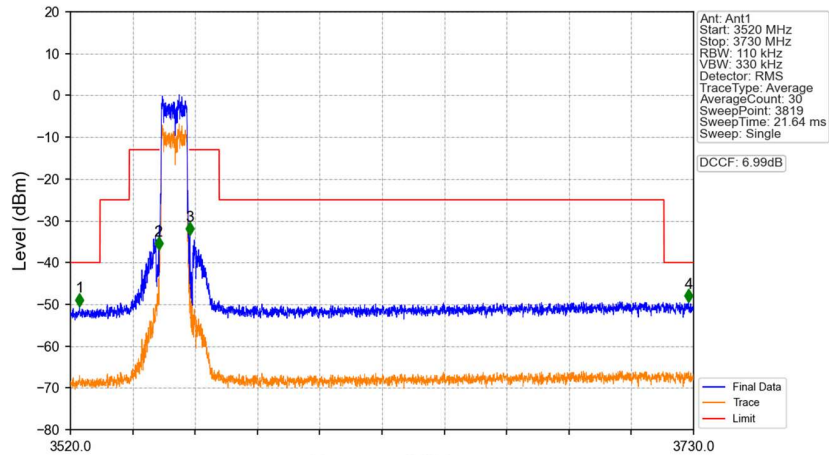

n48_30kHz_SISO_NTNV_10MHz_CP-OFDM QPSK_3555MHz_Outer_Full

Start (MHz)	Stop (MHz)	RBW (MHz)	RBW Factor(dB)	Marker No.	Freq (MHz)	Level (dBm)	Limit (dBm)	Result
3520	3548.847	1	9.59	1	3523.080	-50.49	-40	Pass
3548.847	3549.847	0.11	0	2	3549.701	-36.99	-13	Pass
3549.847	3560.153	0.11	0	/	/	/	/	/
3560.153	3561.153	0.11	0	3	3560.262	-33.38	-13	Pass
3561.153	3730	1	9.59	4	3728.350	-49.47	-40	Pass