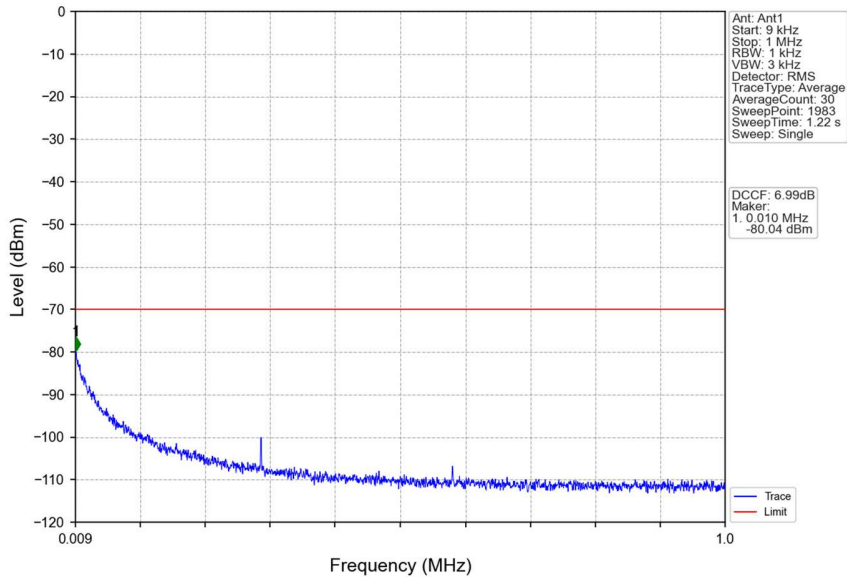

n48_30kHz_SISO_NTNV_10MHz_DFT-s-OFDM QPSK_3694.98MHz_Outer_Full