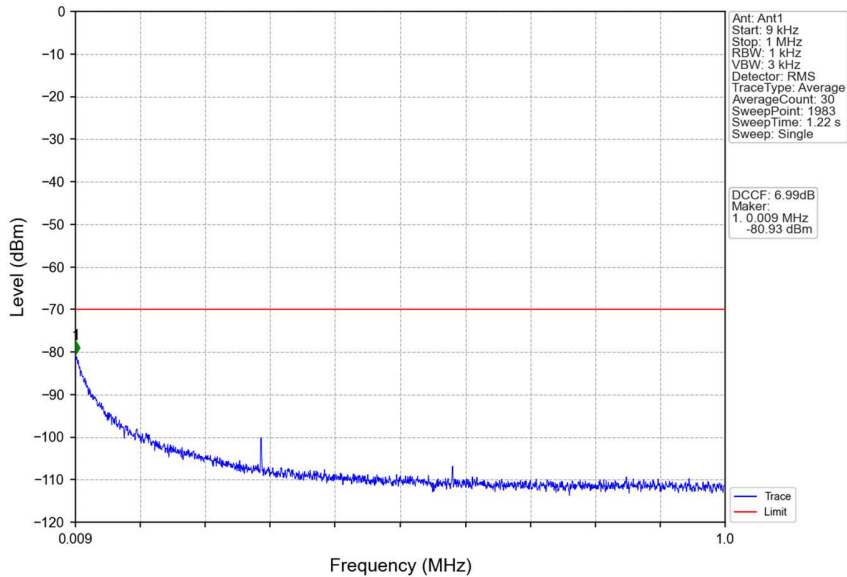

n48_30kHz_SISO_NTNV_10MHz_CP-OFDM QPSK_3694.98MHz_Edge_1RB_Right