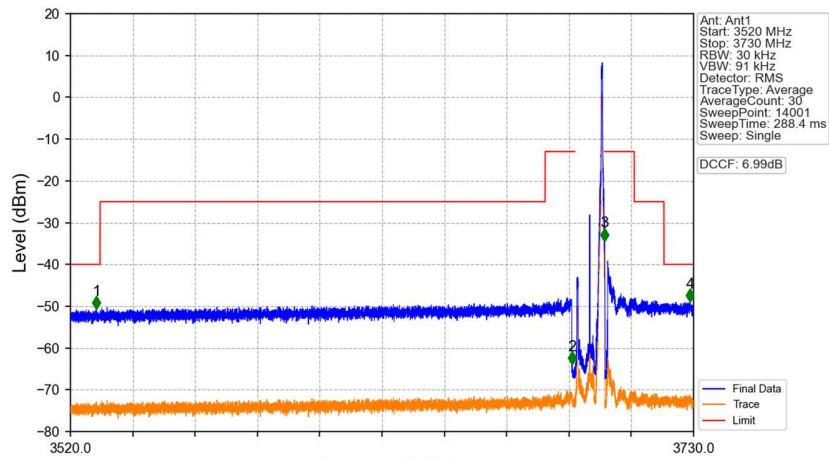

n48_30kHz_SISO_NTNV_10MHz_CP-OFDM QPSK_3624.99MHz_Edge_1RB_Left

Start (MHz)	Stop (MHz)	RBW (MHz)	RBW Factor (dB)	Marker No.	Freq (MHz)	Level (dBm)	Limit (dBm)	Result
3520	3619.047	1	15.23	1	3528.955	-50.81	-40	Pass
3619.047	3620.047	0.03	0	2	3620.020	-29.29	-13	Pass
3620.047	3629.933	0.03	0	/	/	/	/	/
3629.933	3630.933	0.03	0	3	3630.400	-63.16	-13	Pass
3630.933	3730	1	15.23	4	3723.025	-49.07	-40	Pass

n48_30kHz_SISO_NTNV_10MHz_CP-OFDM QPSK_3624.99MHz_Edge_1RB_Left

n48_30kHz_SISO_NTNV_10MHz_CP-OFDM QPSK_3624.99MHz_Edge_1RB_Left

n48_30kHz_SISO_NTNV_10MHz_CP-OFDM QPSK_3624.99MHz_Edge_1RB_Left

n48_30kHz_SISO_NTNV_10MHz_CP-OFDM QPSK_3624.99MHz_Edge_1RB_Left

n48_30kHz_SISO_NTNV_10MHz_CP-OFDM QPSK_3694.98MHz_Edge_1RB_Right

Start (MHz)	Stop (MHz)	RBW (MHz)	RBW Factor(dB)	Marker No.	Freq (MHz)	Level (dBm)	Limit (dBm)	Result
3520	3688.962	1	15.23	1	3528.745	-50.69	-40	Pass
3688.962	3688.962	0.03	0	2	3689.020	-63.96	-13	Pass
3689.962	3699.998	0.03	0	/	/	/	/	/
3699.998	3700.998	0.03	0	3	3700.000	-34.42	-13	Pass
3700.998	3730	1	15.23	4	3728.845	-48.99	-40	Pass