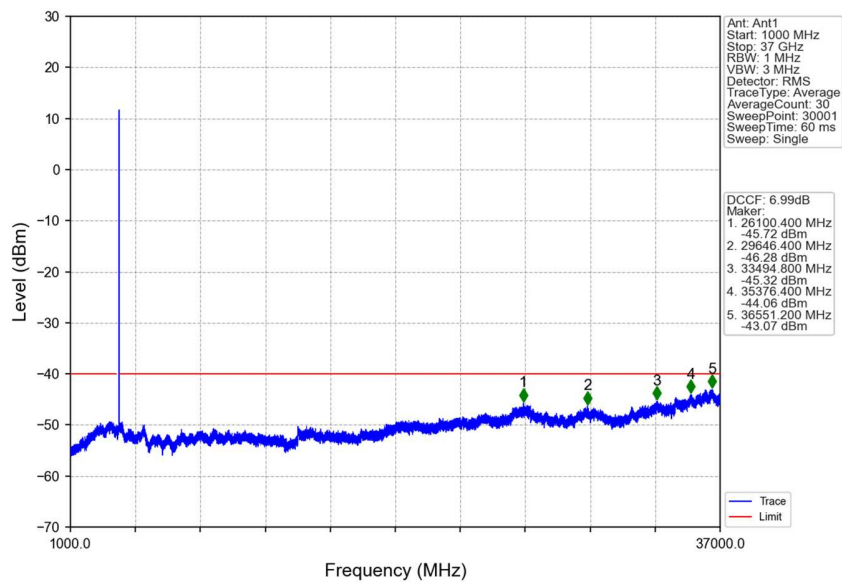

n48_30kHz_SISO_NTNV_10MHz_DFT-s-OFDM QPSK_3694.98MHz_Edge_1RB_Right

n48_30kHz_SISO_NTNV_10MHz_DFT-s-OFDM QPSK_3694.98MHz_Outer_Full

Start (MHz)	Stop (MHz)	RBW (MHz)	RBW Factor(dB)	Marker No.	Freq (MHz)	Level (dBm)	Limit (dBm)	Result
3520	3689.312	1	10	1	3525.450	-50.99	-40	Pass
3689.312	3690.312	0.1	0	2	3690.150	-31.16	-13	Pass
3690.312	3699.649	0.1	0	/	/	/	/	/
3699.649	3700.649	0.1	0	3	3699.650	-23.86	-13	Pass
3700.649	3730	1	10	4	3727.350	-48.89	-40	Pass

n48_30kHz_SISO_NTNV_10MHz_DFT-s-OFDM QPSK_3694.98MHz_Outer_Full

n48_30kHz_SISO_NTNV_10MHz_DFT-s-OFDM QPSK_3694.98MHz_Outer_Full

n48_30kHz_SISO_NTNV_10MHz_DFT-s-OFDM QPSK_3694.98MHz_Outer_Full

n48_30kHz_SISO_NTNV_10MHz_DFT-s-OFDM QPSK_3694.98MHz_Outer_Full

n48_30kHz_SISO_NTNV_10MHz_DFT-s-OFDM QPSK_3694.98MHz_Inner_1RB_Right

Start (MHz)	Stop (MHz)	RBW (MHz)	RBW Factor(dB)	Marker No.	Freq (MHz)	Level (dBm)	Limit (dBm)	Result
3520	3688.836	1	15.23	1	3521.950	-50.54	-40	Pass
3688.836	3689.836	0.03	0	2	3689.620	-61.12	-13	Pass
3689.836	3700.125	0.03	0	/	/	/	/	/
3700.125	3701.125	0.03	0	3	3700.135	-32.72	-13	Pass
3701.125	3730	1	15.23	4	3720.100	-48.55	-40	Pass