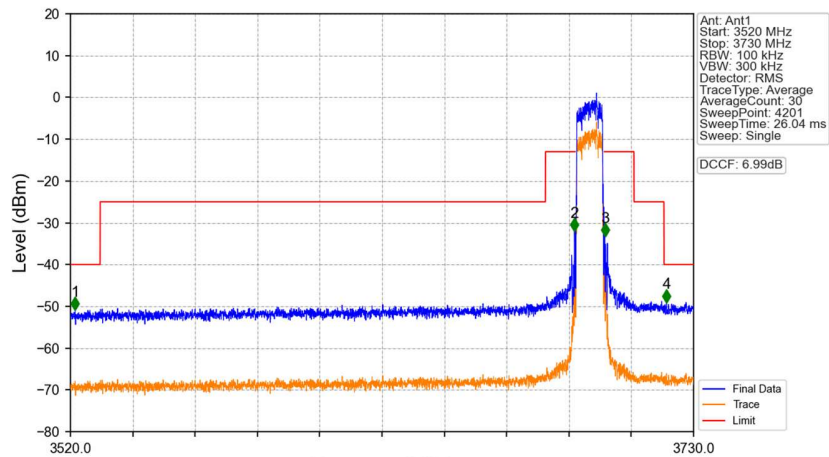

n48_30kHz_SISO_NTNV_10MHz_CP-OFDM QPSK_3694.98MHz_Edge_1RB_Right

Start (MHz)	Stop (MHz)	RBW (MHz)	RBW Factor(dB)	Marker No.	Freq (MHz)	Level (dBm)	Limit (dBm)	Result
3520	3688.962	1	15.23	1	3528.745	-50.69	-40	Pass
3688.962	3688.962	0.03	0	2	3689.020	-63.96	-13	Pass
3689.962	3699.998	0.03	0	/	/	/	/	/
3699.998	3700.998	0.03	0	3	3700.000	-34.42	-13	Pass
3700.998	3730	1	15.23	4	3728.845	-48.99	-40	Pass

n48_30kHz_SISO_NTNV_10MHz_CP-OFDM QPSK_3694.98MHz_Edge_1RB_Right

n48_30kHz_SISO_NTNV_10MHz_CP-OFDM QPSK_3694.98MHz_Edge_1RB_Right

n48_30kHz_SISO_NTNV_10MHz_CP-OFDM QPSK_3694.98MHz_Edge_1RB_Right

n48_30kHz_SISO_NTNV_10MHz_CP-OFDM QPSK_3694.98MHz_Edge_1RB_Right

n48_30kHz_SISO_NTNV_10MHz_CP-OFDM QPSK_3694.98MHz_Outer_Full

Start (MHz)	Stop (MHz)	RBW (MHz)	RBW Factor (dB)	Marker No.	Freq (MHz)	Level (dBm)	Limit (dBm)	Result
3520	3689.054	1	10	1	3521.600	-50.89	-40	Pass
3689.054	3690.054	0.1	0	2	3689.850	-32.02	-13	Pass
3690.054	3699.906	0.1	0	/	/	/	/	/
3699.906	3700.906	0.1	0	3	3700.100	-33.24	-13	Pass
3700.906	3730	1	10	4	3720.900	-49.05	-40	Pass