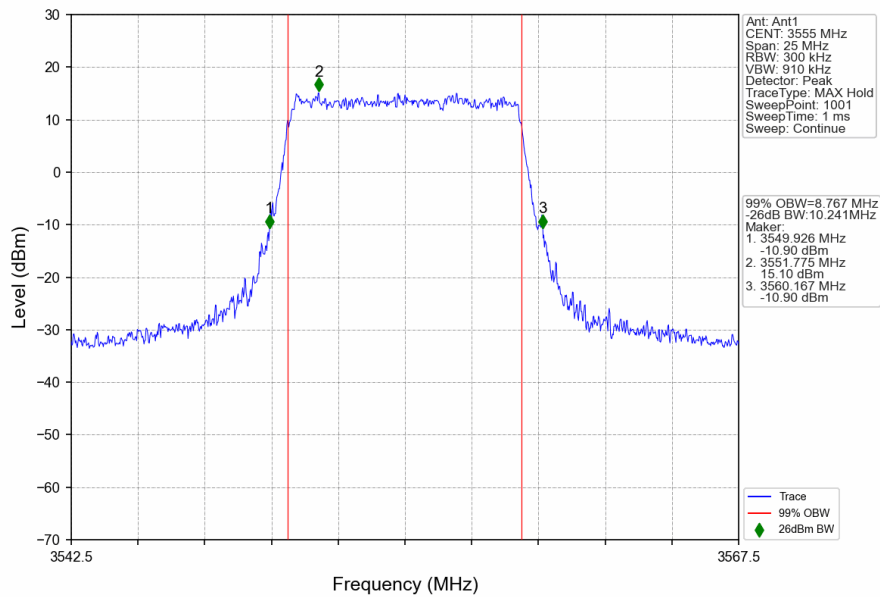

n48_30kHz_SISO_NTNV_10MHz_CP-OFDM 64 QAM_3555MHz_Outer_Full