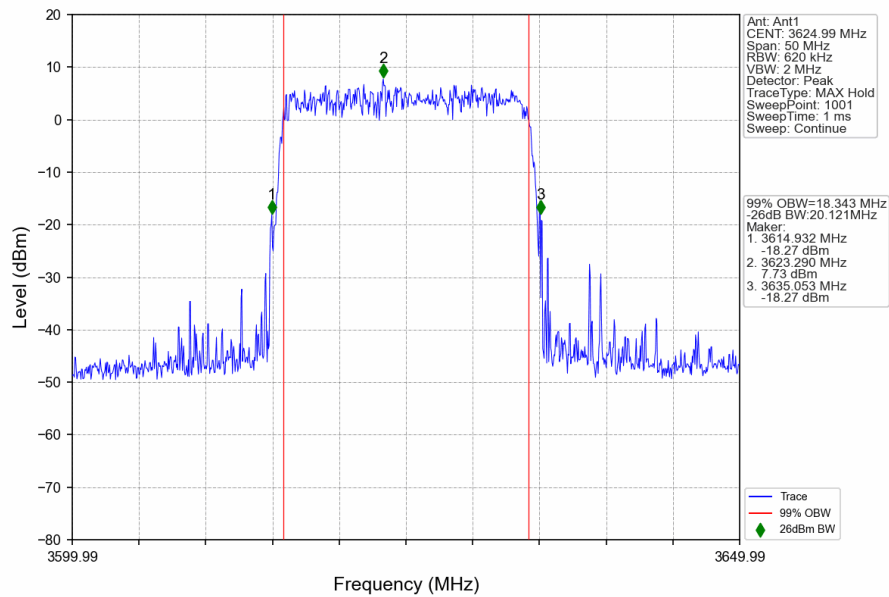

n48_30kHz_SISO_NTNV_20MHz_CP-OFDM_256_QAM_3624.99MHz_Outer_Full