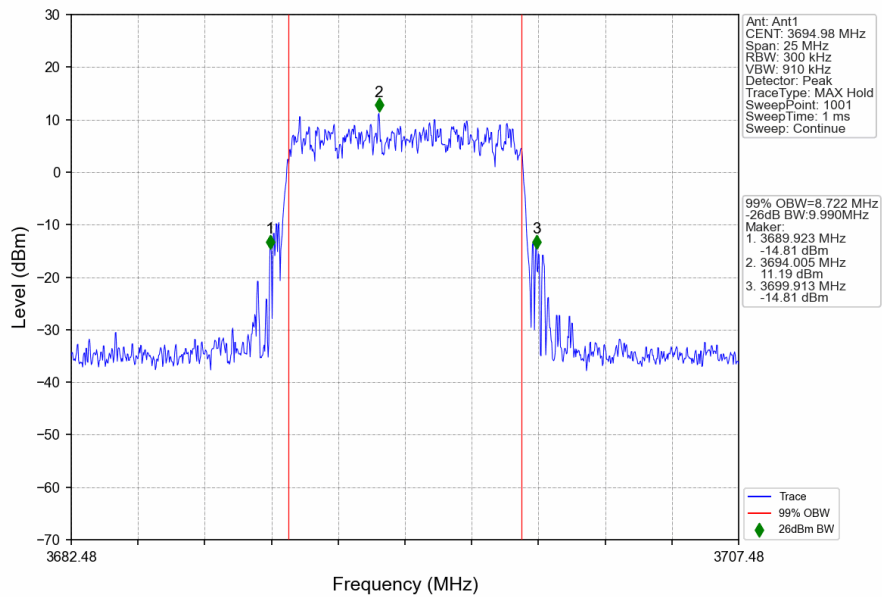

n48_30kHz_SISO_NTNV_10MHz_CP-OFDM 64 QAM_3694.98MHz_Outer_Full