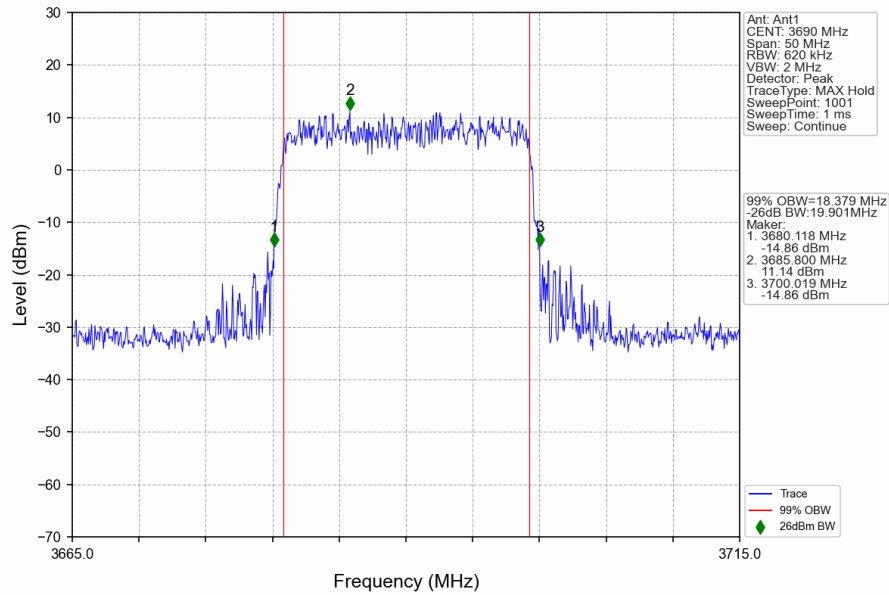

n48_30kHz_SISO_NTNV_20MHz_CP-OFDM 16 QAM_3690MHz_Outer_Full