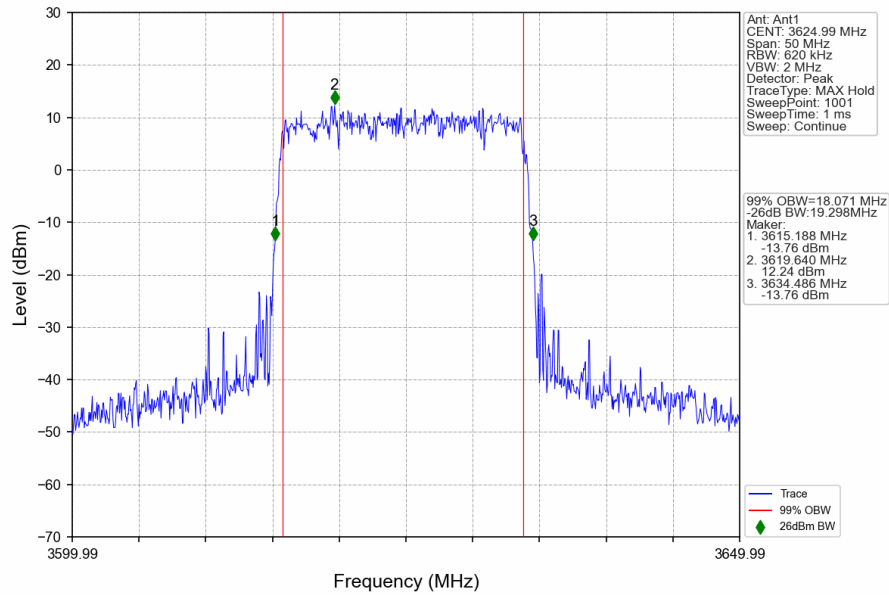

n48_30kHz_SISO_NTNV_20MHz_DFT-s-OFDM_QPSK_3624.99MHz_Outer_Full