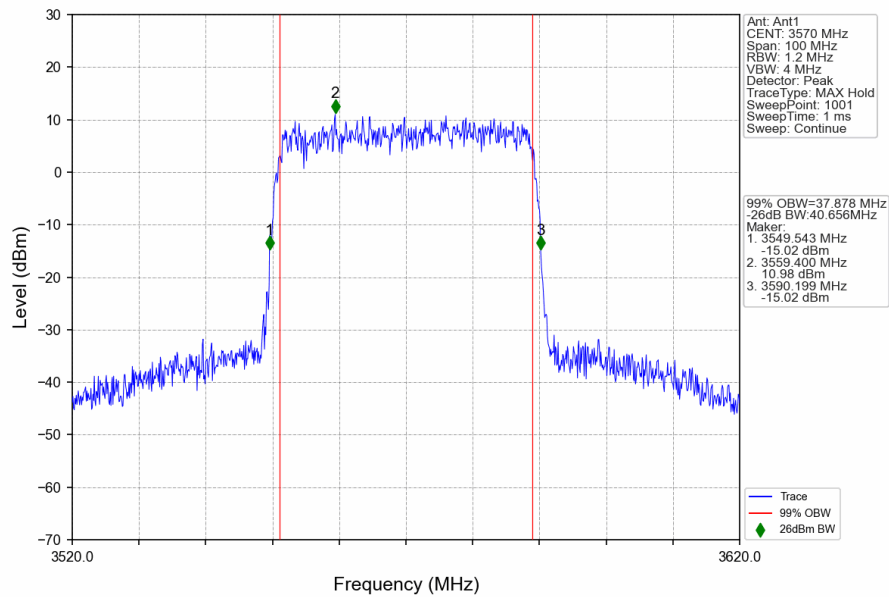

n48_30kHz_SISO_NTNV_40MHz_CP-OFDM QPSK_3570MHz_Outer_Full