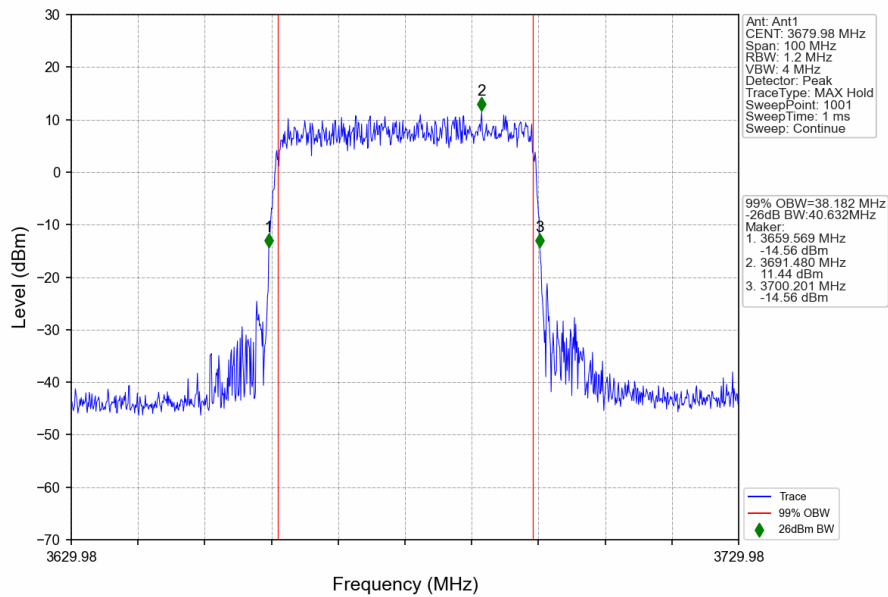

n48_30kHz_SISO_NTNV_40MHz_CP-OFDM 64 QAM_3679.98MHz_Outer_Full