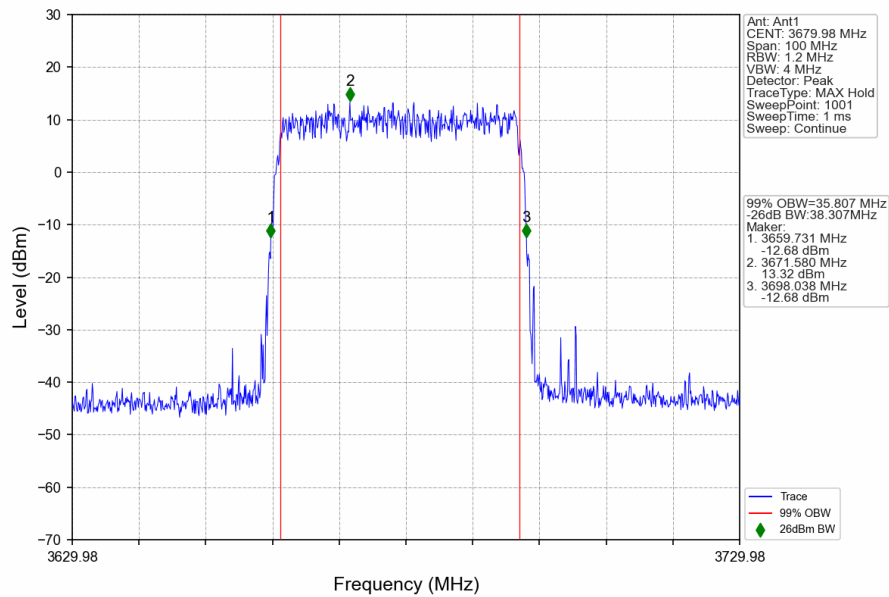

n48_30kHz_SISO_NTNV_40MHz_DFT-s-OFDM_QPSK_3679.98MHz_Outer_Full