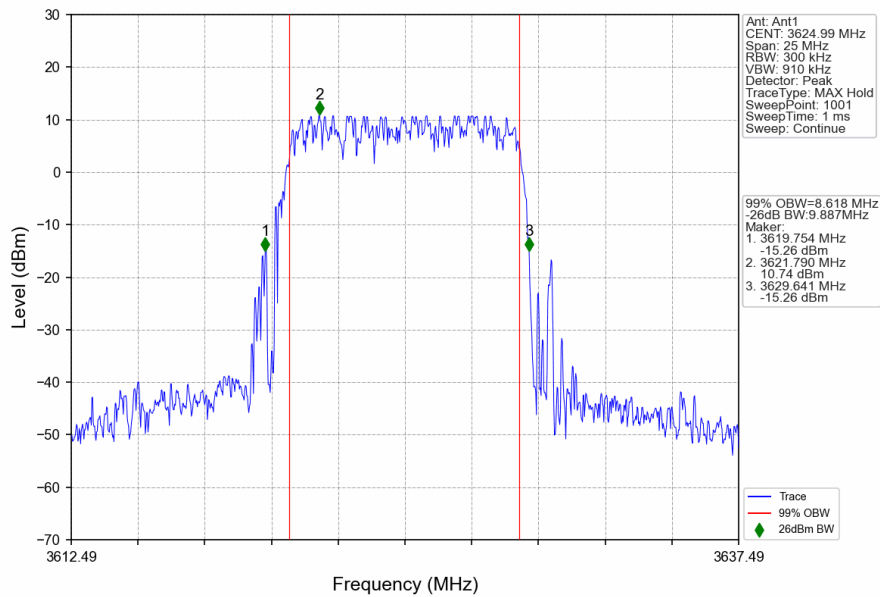

n48_30kHz_SISO_NTNV_10MHz_DFT-s-OFDM_16_QAM_3624.99MHz_Outer_Full