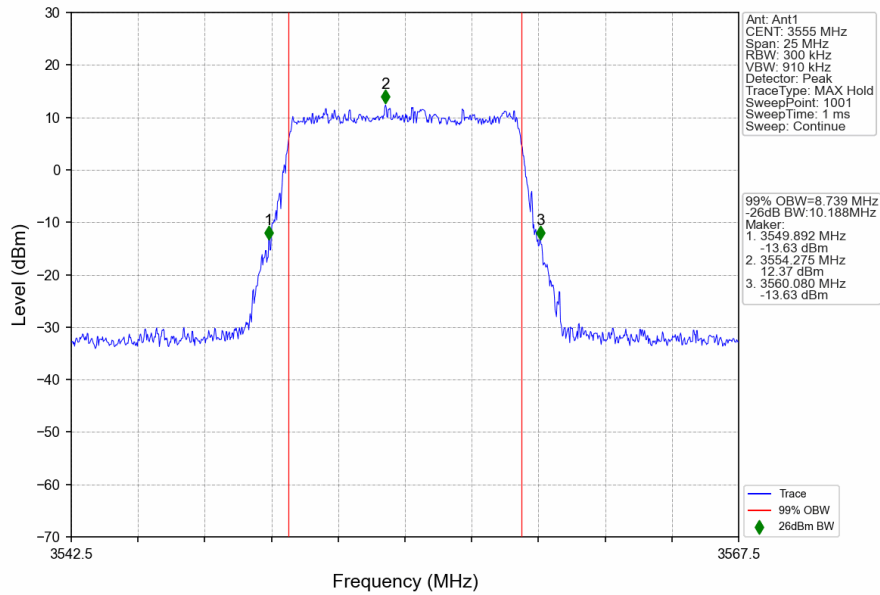

n48_30kHz_SISO_NTNV_10MHz_CP-OFDM 256 QAM_3555MHz_Outer_Full