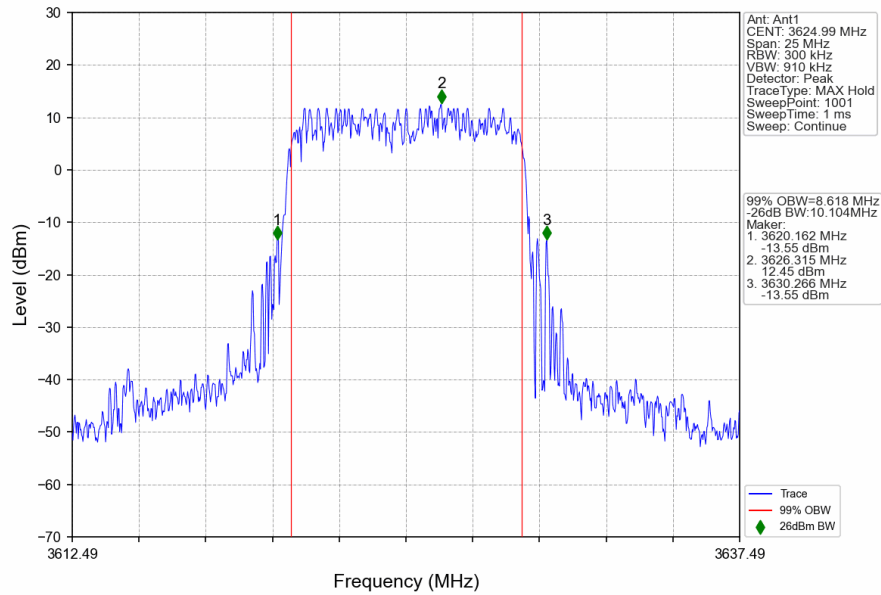

n48_30kHz_SISO_NTNV_10MHz_DFT-s-OFDM QPSK_3624.99MHz_Outer_Full