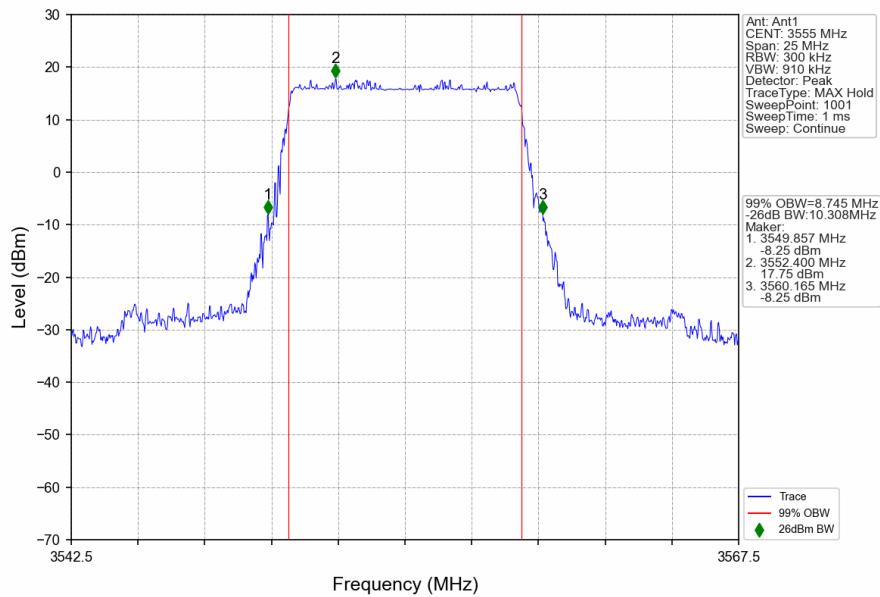

n48_30kHz_SISO_NTNV_10MHz_DFT-s-OFDM QPSK_3555MHz_Outer_Full