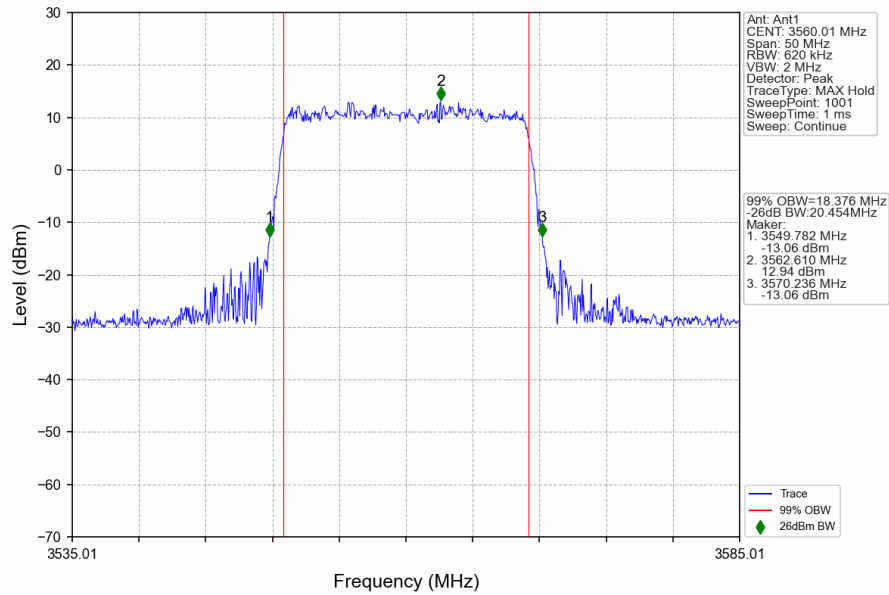

n48_30kHz_SISO_NTNV_20MHz_CP-OFDM_256_QAM_3560.01MHz_Outer_Full