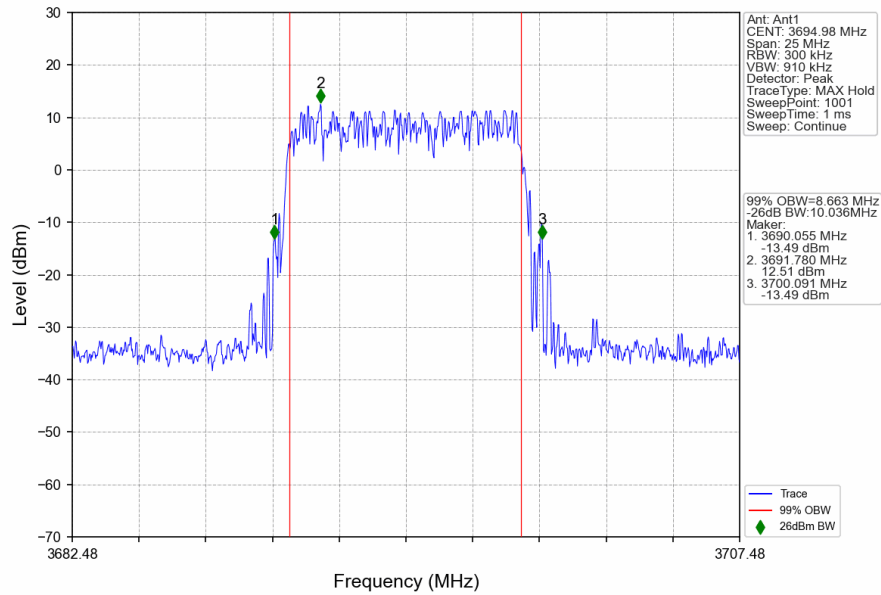

n48_30kHz_SISO_NTNV_10MHz_DFT-s-OFDM 16 QAM_3694.98MHz_Outer_Full