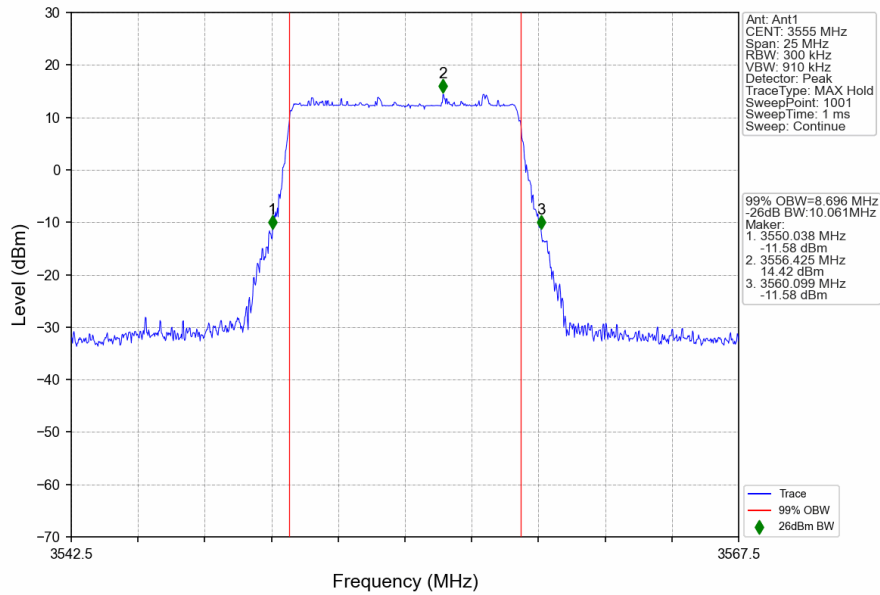

n48_30kHz_SISO_NTNV_10MHz_DFT-s-OFDM 256 QAM_3555MHz_Outer_Full