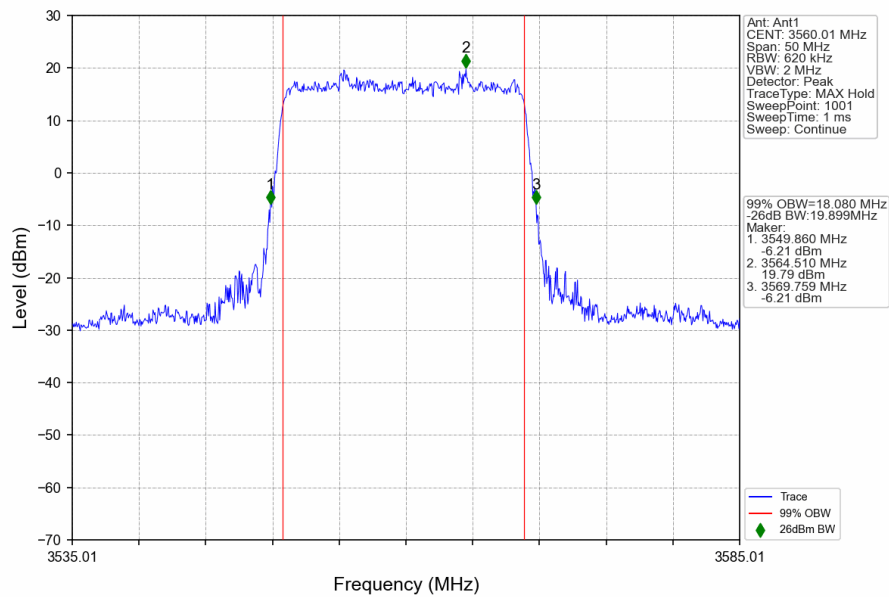

1.2.2 Test Graph

n48_30kHz_SISO_NTNV_20MHz_DFT-s-OFDM PI/2 BPSK_3560.01MHz_Outer_Full