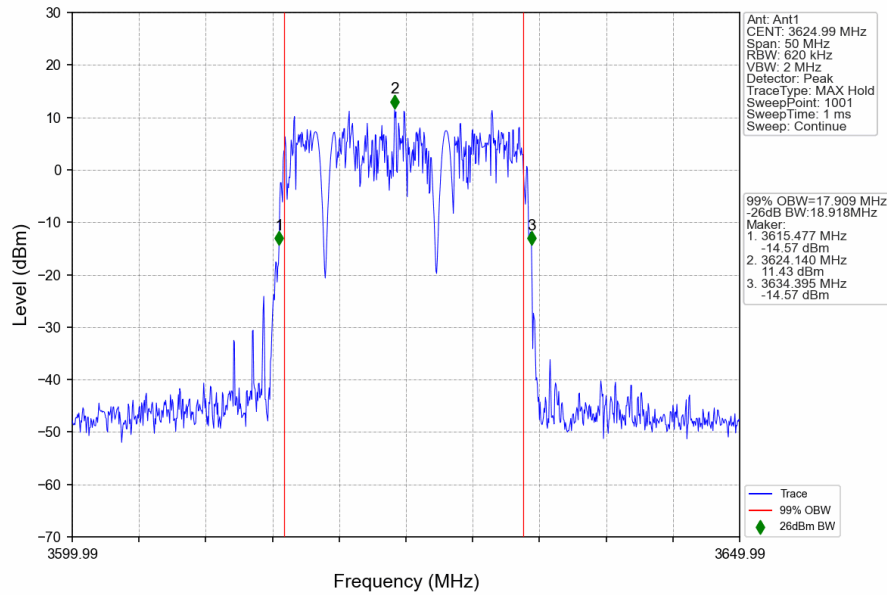

n48_30kHz_SISO_NTNV_20MHz_DFT-s-OFDM_16_QAM_3624.99MHz_Outer_Full

n48_30kHz_SISO_NTNV_20MHz_DFT-s-OFDM 16 QAM_3690MHz_Outer_Full

n48_30kHz_SISO_NTNV_20MHz_DFT-s-OFDM 64 QAM_3560.01MHz_Outer_Full

n48_30kHz_SISO_NTNV_20MHz_DFT-s-OFDM_64_QAM_3624.99MHz_Outer_Full