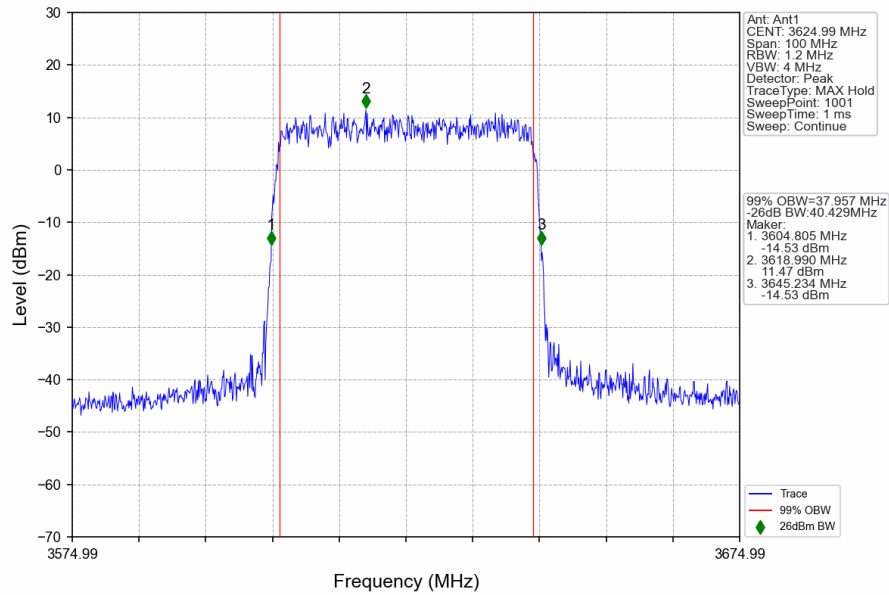

n48_30kHz_SISO_NTNV_40MHz_CP-OFDM QPSK_3624.99MHz_Outer_Full