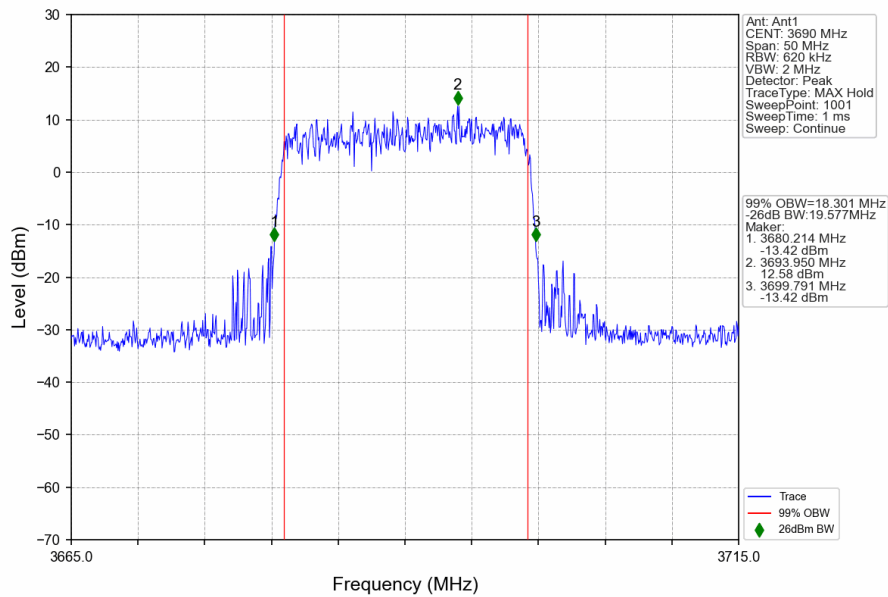

n48_30kHz_SISO_NTNV_20MHz_CP-OFDM QPSK_3690MHz_Outer_Full