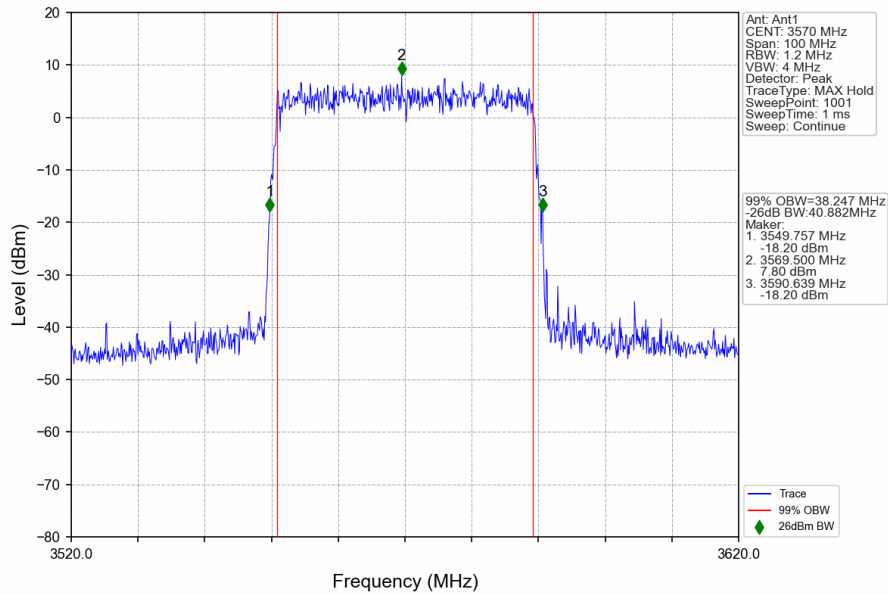

n48_30kHz_SISO_NTNV_40MHz_CP-OFDM_256_QAM_3570MHz_Outer_Full