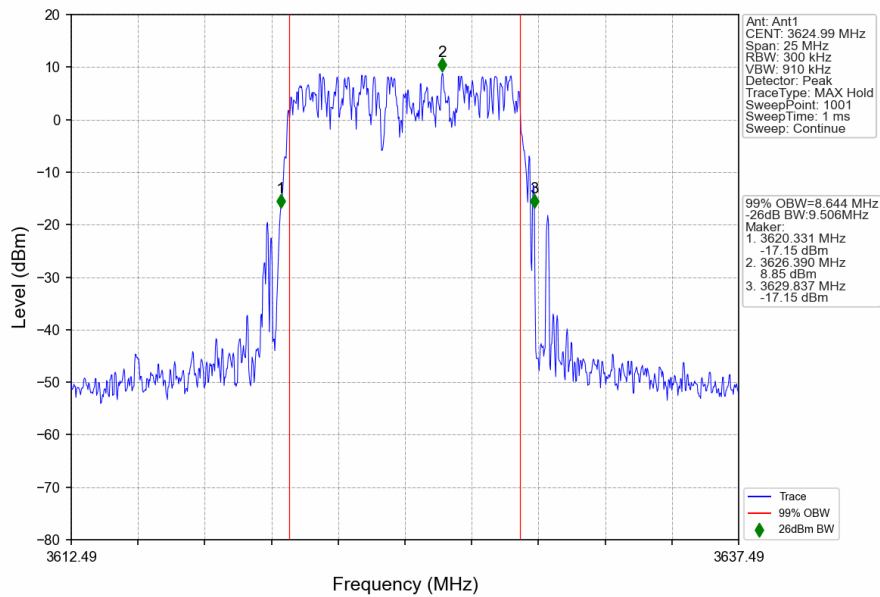

n48_30kHz_SISO_NTNV_10MHz_DFT-s-OFDM 256 QAM_3624.99MHz_Outer_Full