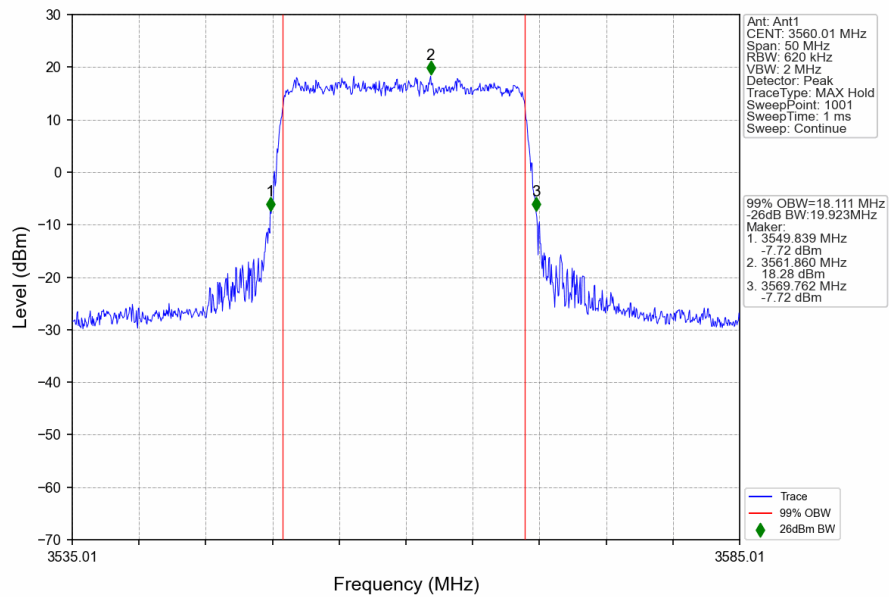

n48_30kHz_SISO_NTNV_20MHz_DFT-s-OFDM QPSK_3560.01MHz_Outer_Full