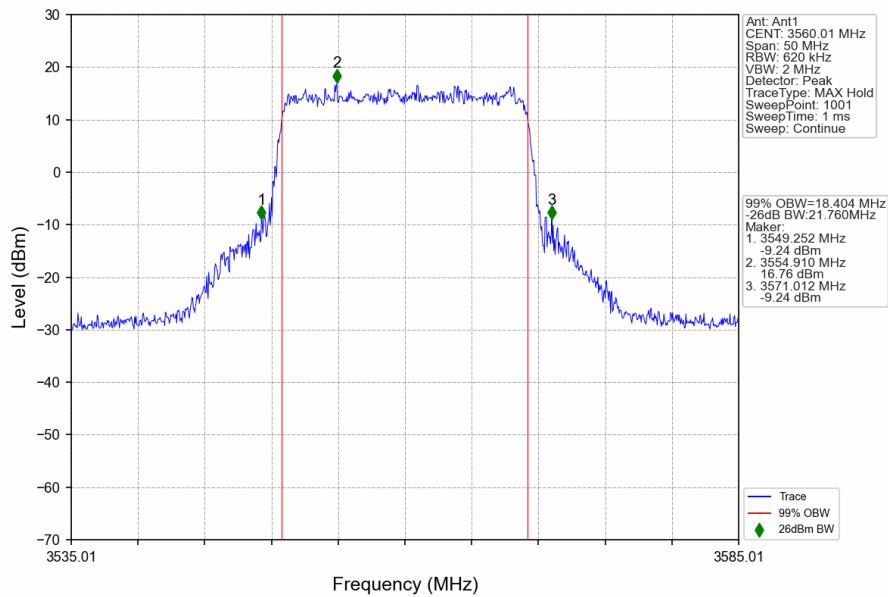

n48_30kHz_SISO_NTNV_20MHz_CP-OFDM QPSK_3560.01MHz_Outer_Full