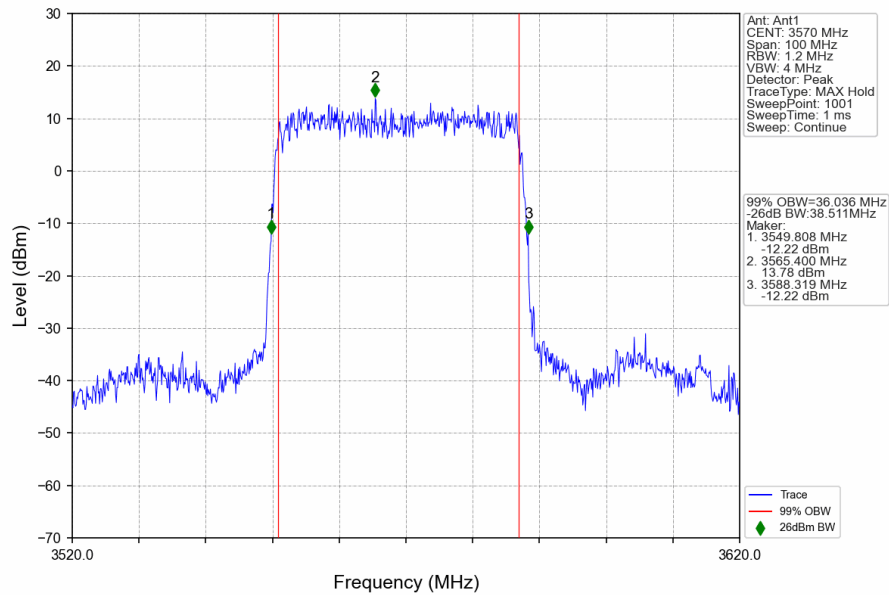

1.3.2 Test Graph

n48_30kHz_SISO_NTNV_40MHz_DFT-s-OFDM PI/2 BPSK_3570MHz_Outer_Full