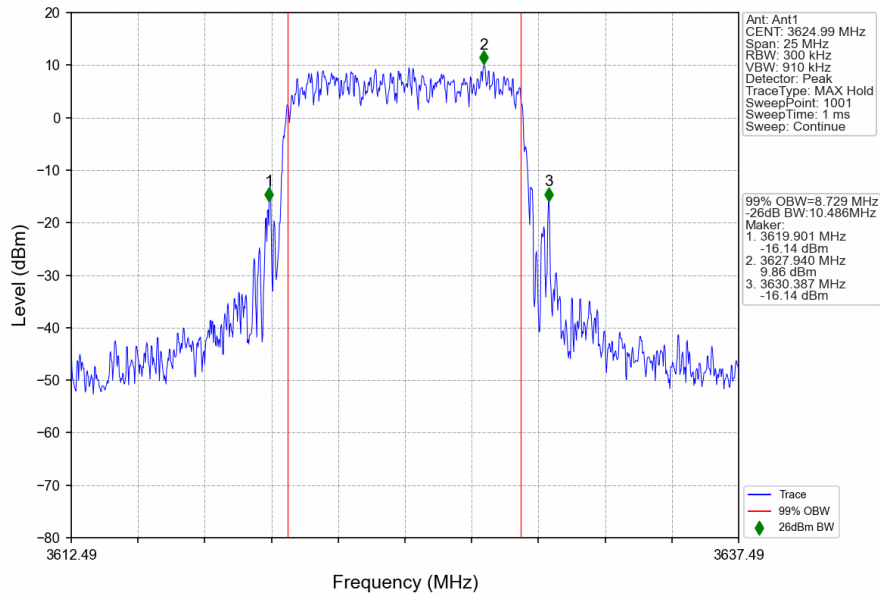

n48_30kHz_SISO_NTNV_10MHz_CP-OFDM_16 QAM_3624.99MHz_Outer_Full