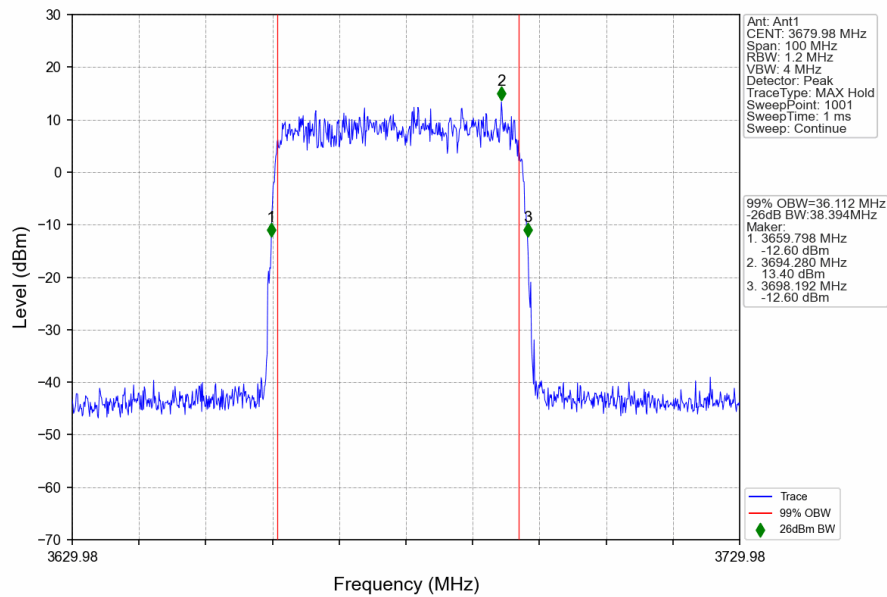

n48_30kHz_SISO_NTNV_40MHz_DFT-s-OFDM_64_QAM_3679.98MHz_Outer_Full