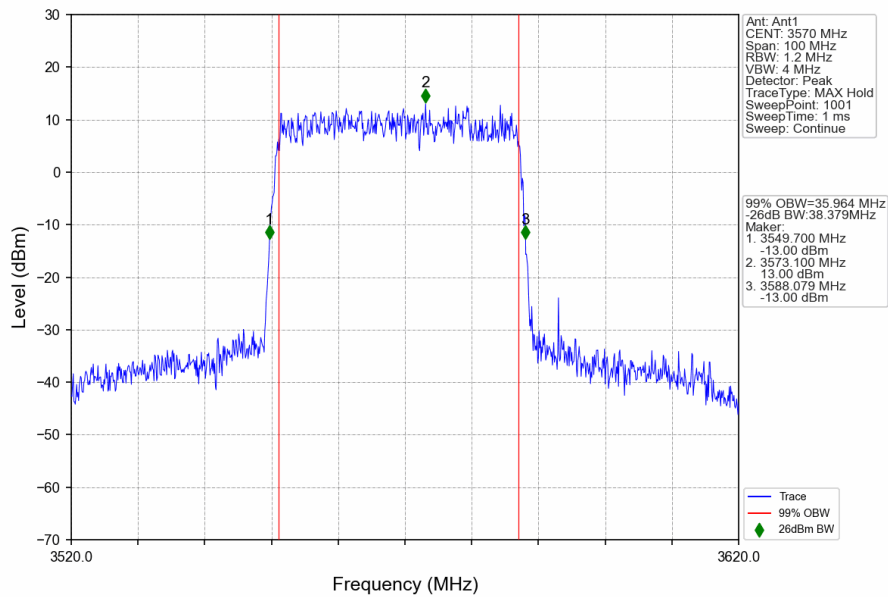

n48_30kHz_SISO_NTNV_40MHz_DFT-s-OFDM QPSK_3570MHz_Outer_Full