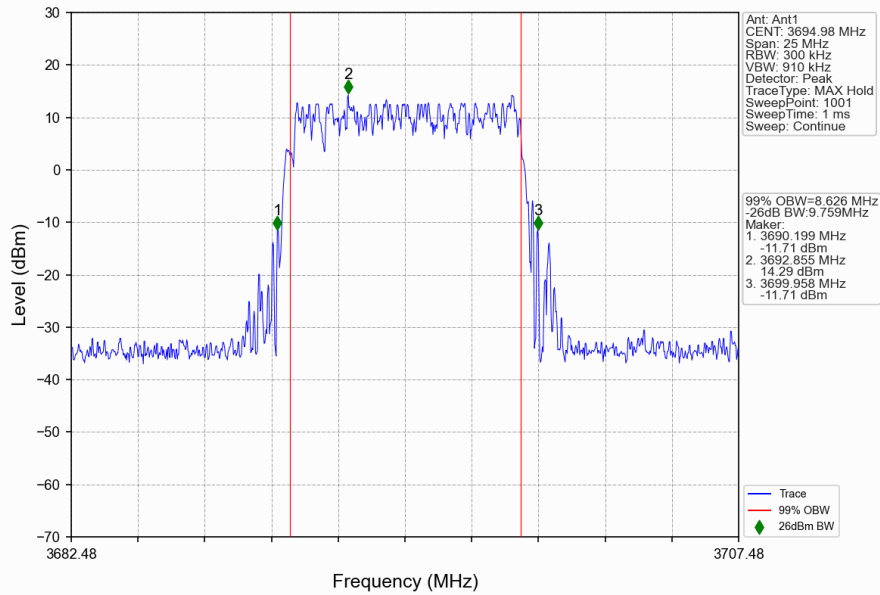

1. 99% & 26dB Bandwidth

1.1 30k_SISO_10MHz_NTNV

1.1.1 Test Result

5G NR n48 SCS=30kHz SISO 10MHz NTN						
Modulation	Frequency (MHz)	RB Allocation	99% Bandwidth (MHz)	26dB Bandwidth (MHz)	Limit (MHz)	Verdict
DFT-s-OFDM PI/2 BPSK	3555	Outer_Full	8.72	10.21	/	Pass
	3624.99	Outer_Full	8.68	10.13	/	Pass
	3694.98	Outer_Full	8.63	9.76	/	Pass
DFT-s-OFDM QPSK	3555	Outer_Full	8.74	10.31	/	Pass
	3624.99	Outer_Full	8.62	10.10	/	Pass
	3694.98	Outer_Full	8.67	9.34	/	Pass
DFT-s-OFDM 16 QAM	3555	Outer_Full	8.76	10.31	/	Pass
	3624.99	Outer_Full	8.62	9.89	/	Pass
	3694.98	Outer_Full	8.66	10.04	/	Pass
DFT-s-OFDM 64 QAM	3555	Outer_Full	8.71	10.38	/	Pass
	3624.99	Outer_Full	8.71	9.38	/	Pass
	3694.98	Outer_Full	8.64	10.11	/	Pass
DFT-s-OFDM 256 QAM	3555	Outer_Full	8.70	10.06	/	Pass
	3624.99	Outer_Full	8.64	9.51	/	Pass
	3694.98	Outer_Full	8.71	9.85	/	Pass
CP-OFDM QPSK	3555	Outer_Full	8.73	10.29	/	Pass
	3624.99	Outer_Full	8.69	9.54	/	Pass
	3694.98	Outer_Full	8.68	9.95	/	Pass
CP-OFDM 16 QAM	3555	Outer_Full	8.75	10.25	/	Pass
	3624.99	Outer_Full	8.73	10.49	/	Pass
	3694.98	Outer_Full	8.64	10.29	/	Pass
CP-OFDM 64 QAM	3555	Outer_Full	8.77	10.24	/	Pass
	3624.99	Outer_Full	8.69	9.99	/	Pass
	3694.98	Outer_Full	8.72	9.99	/	Pass
CP-OFDM 256 QAM	3555	Outer_Full	8.74	10.19	/	Pass
	3624.99	Outer_Full	8.66	9.48	/	Pass
	3694.98	Outer_Full	8.71	9.28	/	Pass

1.1.2 Test Graph

n48_30kHz_SISO_NTNV_10MHz_DFT-s-OFDM PI/2 BPSK_3555MHz_Outer_Full

n48_30kHz_SISO_NTNV_10MHz_DFT-s-OFDM PI/2 BPSK_3624.99MHz_Outer_Full

n48_30kHz_SISO_NTNV_10MHz_DFT-s-OFDM PI/2 BPSK_3694.98MHz_Outer_Full