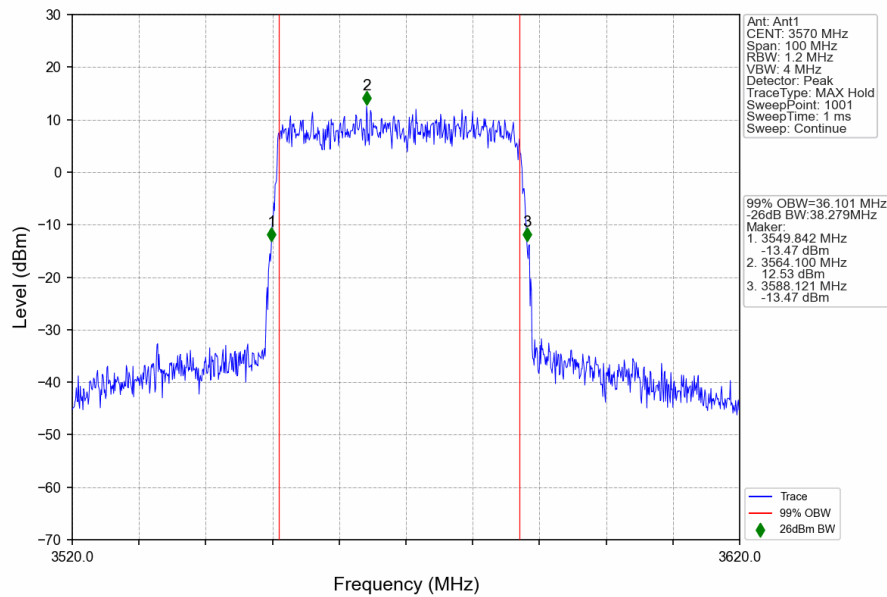

n48_30kHz_SISO_NTNV_40MHz_DFT-s-OFDM 64 QAM_3570MHz_Outer_Full