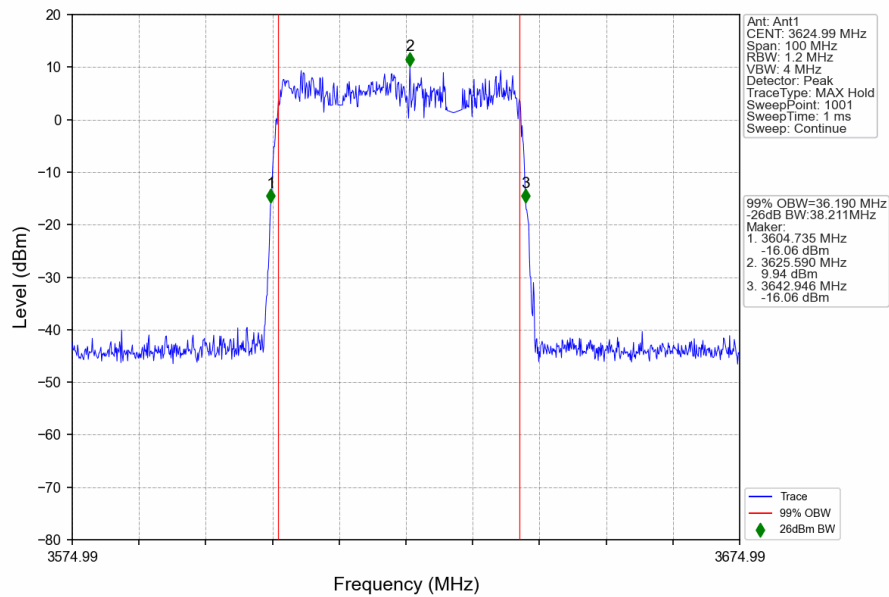

n48_30kHz_SISO_NTNV_40MHz_DFT-s-OFDM 256 QAM_3624.99MHz_Outer_Full