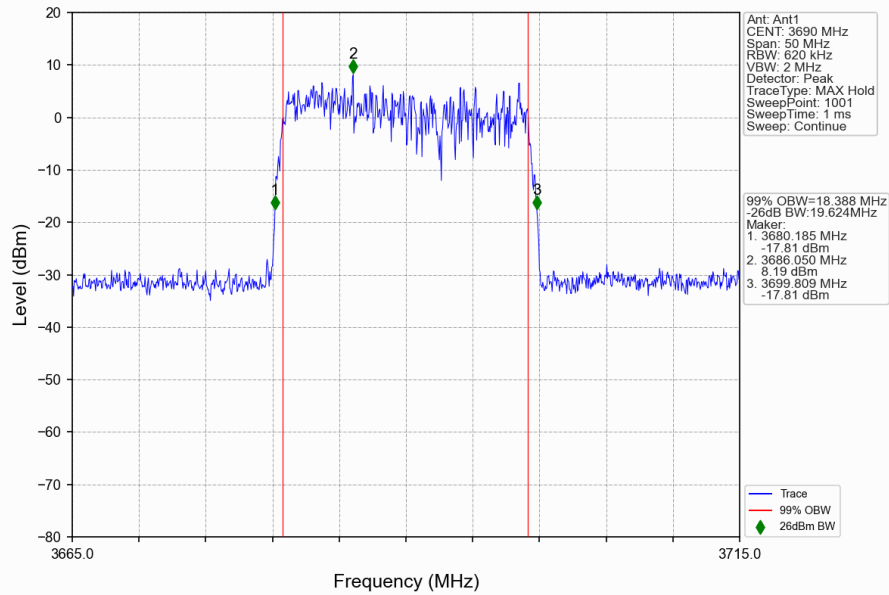

n48_30kHz_SISO_NTNV_20MHz_CP-OFDM 64 QAM_3690MHz_Outer_Full

n48_30kHz_SISO_NTNV_20MHz_CP-OFDM_256_QAM_3560.01MHz_Outer_Full

n48_30kHz_SISO_NTNV_20MHz_CP-OFDM_256_QAM_3624.99MHz_Outer_Full

n48_30kHz_SISO_NTNV_20MHz_CP-OFDM 256 QAM_3690MHz_Outer_Full

1.3 30k_SISO_40MHz_NTNV

1.3.1 Test Result

5G NR n48 SCS=30kHz SISO 40MHz NTN						
Modulation	Frequency (MHz)	RB Allocation	99% Bandwidth (MHz)	26dB Bandwidth (MHz)	Limit (MHz)	Verdict
DFT-s-OFDM PI/2 BPSK	3570	Outer_Full	36.04	38.51	/	Pass
	3624.99	Outer_Full	36.06	39.03	/	Pass
	3679.98	Outer_Full	36.02	38.36	/	Pass
DFT-s-OFDM QPSK	3570	Outer_Full	35.96	38.38	/	Pass
	3624.99	Outer_Full	25.87	27.07	/	Pass
	3679.98	Outer_Full	35.81	38.31	/	Pass
DFT-s-OFDM 16 QAM	3570	Outer_Full	35.98	38.37	/	Pass
	3624.99	Outer_Full	35.89	38.38	/	Pass
	3679.98	Outer_Full	35.97	38.46	/	Pass
DFT-s-OFDM 64 QAM	3570	Outer_Full	36.10	38.28	/	Pass
	3624.99	Outer_Full	35.73	38.16	/	Pass
	3679.98	Outer_Full	36.11	38.39	/	Pass
DFT-s-OFDM 256 QAM	3570	Outer_Full	36.01	38.52	/	Pass
	3624.99	Outer_Full	36.19	38.21	/	Pass
	3679.98	Outer_Full	35.82	38.26	/	Pass
CP-OFDM QPSK	3570	Outer_Full	37.88	40.66	/	Pass
	3624.99	Outer_Full	37.96	40.43	/	Pass
	3679.98	Outer_Full	38.07	40.45	/	Pass
CP-OFDM 16 QAM	3570	Outer_Full	37.93	40.61	/	Pass
	3624.99	Outer_Full	38.05	40.52	/	Pass
	3679.98	Outer_Full	38.10	40.56	/	Pass
CP-OFDM 64 QAM	3570	Outer_Full	37.78	40.72	/	Pass
	3624.99	Outer_Full	38.22	40.62	/	Pass
	3679.98	Outer_Full	38.18	40.63	/	Pass
CP-OFDM 256 QAM	3570	Outer_Full	38.25	40.88	/	Pass
	3624.99	Outer_Full	38.17	40.51	/	Pass
	3679.98	Outer_Full	38.01	40.64	/	Pass