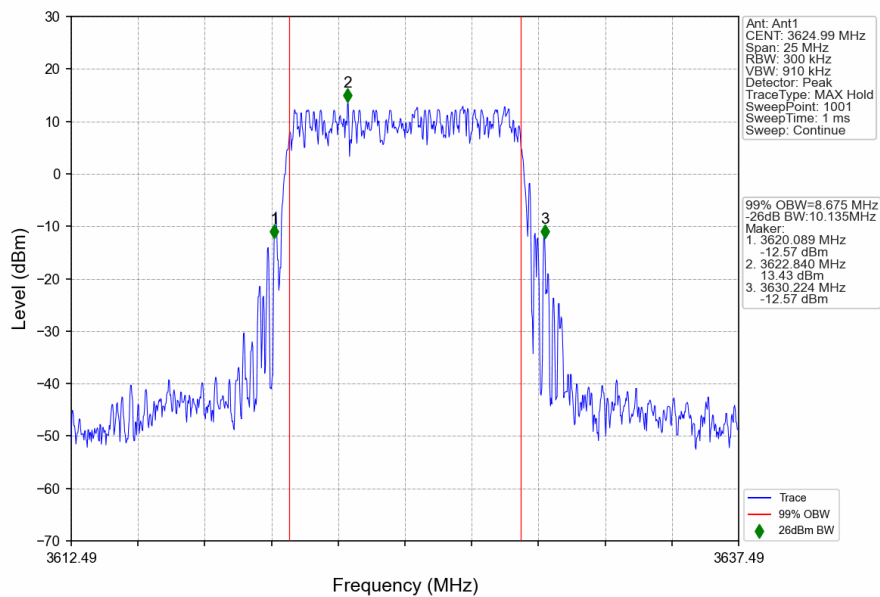

1. 99% & 26DB BANDWIDTH	2
1.1 30K_SISO_10MHz_NTNV.....	2
1.1.1 Test Result.....	2
1.1.2 Test Graph.....	3
1.2 30K_SISO_20MHz_NTNV.....	17
1.2.1 Test Result.....	17
1.2.2 Test Graph.....	18
1.3 30K_SISO_40MHz_NTNV.....	32
1.3.1 Test Result.....	32
1.3.2 Test Graph.....	33

1. 99% & 26dB Bandwidth

1.1 30k_SISO_10MHz_NTNV

1.1.1 Test Result

5G NR n48 SCS=30kHz SISO 10MHz NTN						
Modulation	Frequency (MHz)	RB Allocation	99% Bandwidth (MHz)	26dB Bandwidth (MHz)	Limit (MHz)	Verdict
DFT-s-OFDM PI/2 BPSK	3555	Outer_Full	8.72	10.21	/	Pass
	3624.99	Outer_Full	8.68	10.13	/	Pass
	3694.98	Outer_Full	8.63	9.76	/	Pass
DFT-s-OFDM QPSK	3555	Outer_Full	8.74	10.31	/	Pass
	3624.99	Outer_Full	8.62	10.10	/	Pass
	3694.98	Outer_Full	8.67	9.34	/	Pass
DFT-s-OFDM 16 QAM	3555	Outer_Full	8.76	10.31	/	Pass
	3624.99	Outer_Full	8.62	9.89	/	Pass
	3694.98	Outer_Full	8.66	10.04	/	Pass
DFT-s-OFDM 64 QAM	3555	Outer_Full	8.71	10.38	/	Pass
	3624.99	Outer_Full	8.71	9.38	/	Pass
	3694.98	Outer_Full	8.64	10.11	/	Pass
DFT-s-OFDM 256 QAM	3555	Outer_Full	8.70	10.06	/	Pass
	3624.99	Outer_Full	8.64	9.51	/	Pass
	3694.98	Outer_Full	8.71	9.85	/	Pass
CP-OFDM QPSK	3555	Outer_Full	8.73	10.29	/	Pass
	3624.99	Outer_Full	8.69	9.54	/	Pass
	3694.98	Outer_Full	8.68	9.95	/	Pass
CP-OFDM 16 QAM	3555	Outer_Full	8.75	10.25	/	Pass
	3624.99	Outer_Full	8.73	10.49	/	Pass
	3694.98	Outer_Full	8.64	10.29	/	Pass
CP-OFDM 64 QAM	3555	Outer_Full	8.77	10.24	/	Pass
	3624.99	Outer_Full	8.69	9.99	/	Pass
	3694.98	Outer_Full	8.72	9.99	/	Pass
CP-OFDM 256 QAM	3555	Outer_Full	8.74	10.19	/	Pass
	3624.99	Outer_Full	8.66	9.48	/	Pass
	3694.98	Outer_Full	8.71	9.28	/	Pass

1.1.2 Test Graph

n48_30kHz_SISO_NTNV_10MHz_DFT-s-OFDM PI/2 BPSK_3555MHz_Outer_Full

n48_30kHz_SISO_NTNV_10MHz_DFT-s-OFDM PI/2 BPSK_3624.99MHz_Outer_Full

n48_30kHz_SISO_NTNV_10MHz_DFT-s-OFDM PI/2 BPSK_3694.98MHz_Outer_Full