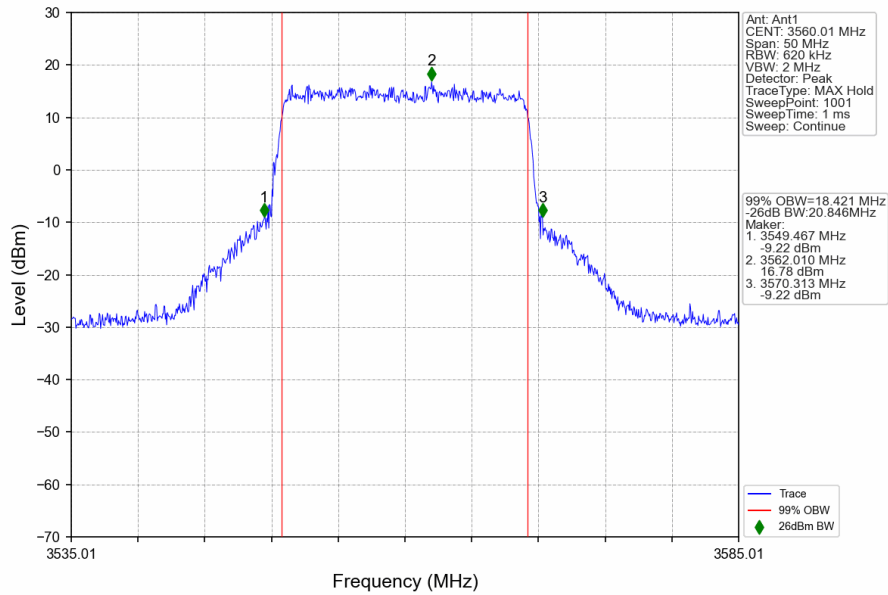

n48_30kHz_SISO_NTNV_20MHz_CP-OFDM QPSK_3560.01MHz_Outer_Full

n48_30kHz_SISO_NTNV_20MHz_CP-OFDM QPSK_3624.99MHz_Outer_Full

n48_30kHz_SISO_NTNV_20MHz_CP-OFDM QPSK_3690MHz_Outer_Full

n48_30kHz_SISO_NTNV_20MHz_CP-OFDM_16_QAM_3560.01MHz_Outer_Full