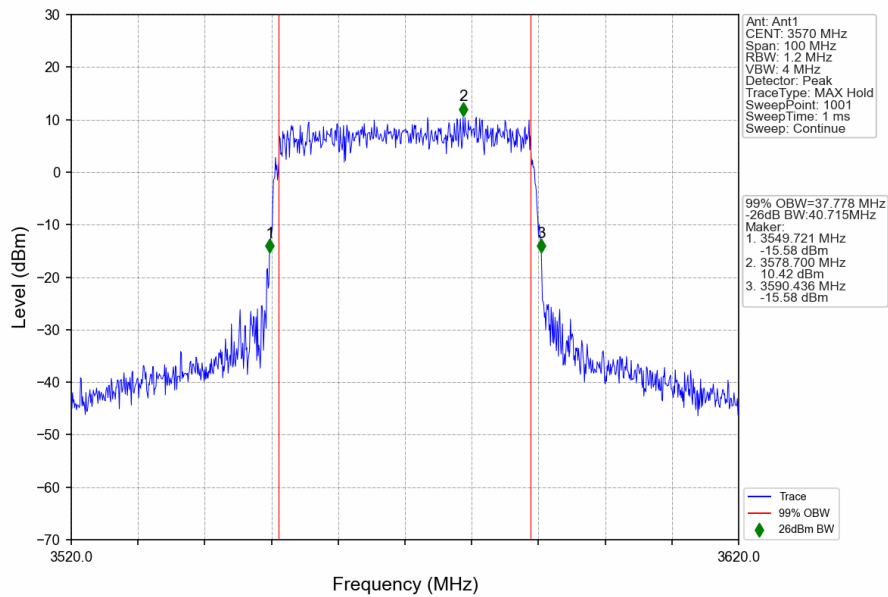

n48_30kHz_SISO_NTNV_40MHz_CP-OFDM 64 QAM_3570MHz_Outer_Full