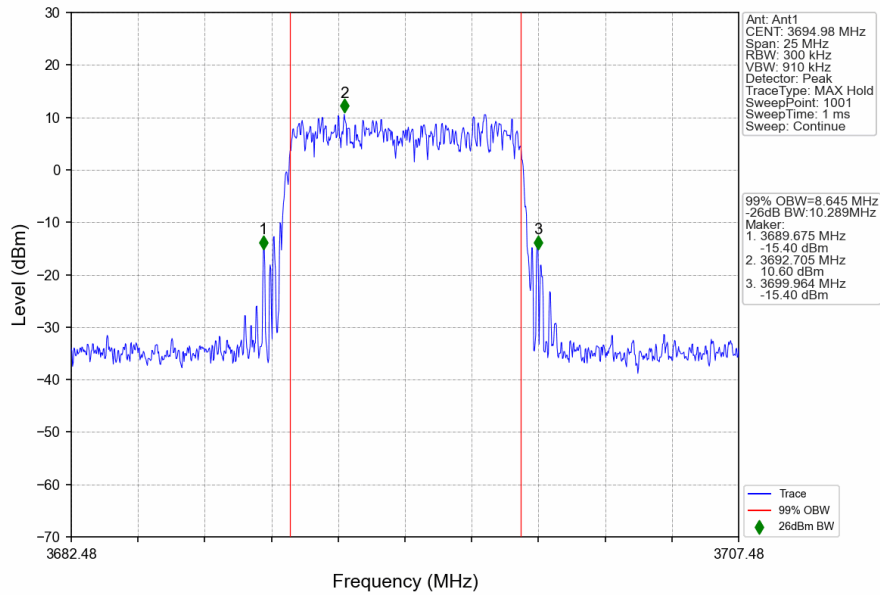

n48_30kHz_SISO_NTNV_10MHz_CP-OFDM 16 QAM_3694.98MHz_Outer_Full