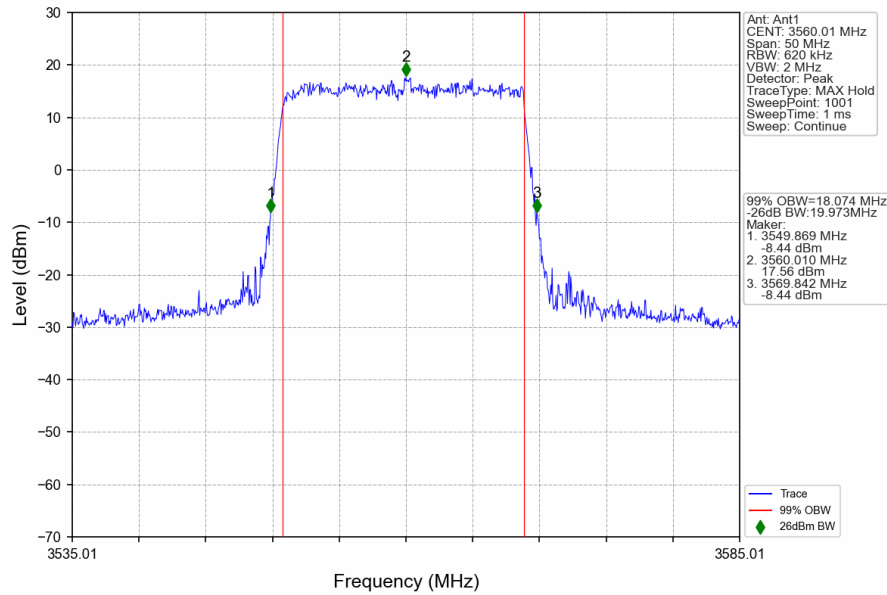

n48_30kHz_SISO_NTNV_20MHz_DFT-s-OFDM QPSK_3560.01MHz_Outer_Full

n48_30kHz_SISO_NTNV_20MHz_DFT-s-OFDM_QPSK_3624.99MHz_Outer_Full

n48_30kHz_SISO_NTNV_20MHz_DFT-s-OFDM_QPSK_3690MHz_Outer_Full

n48_30kHz_SISO_NTNV_20MHz_DFT-s-OFDM_16_QAM_3560.01MHz_Outer_Full