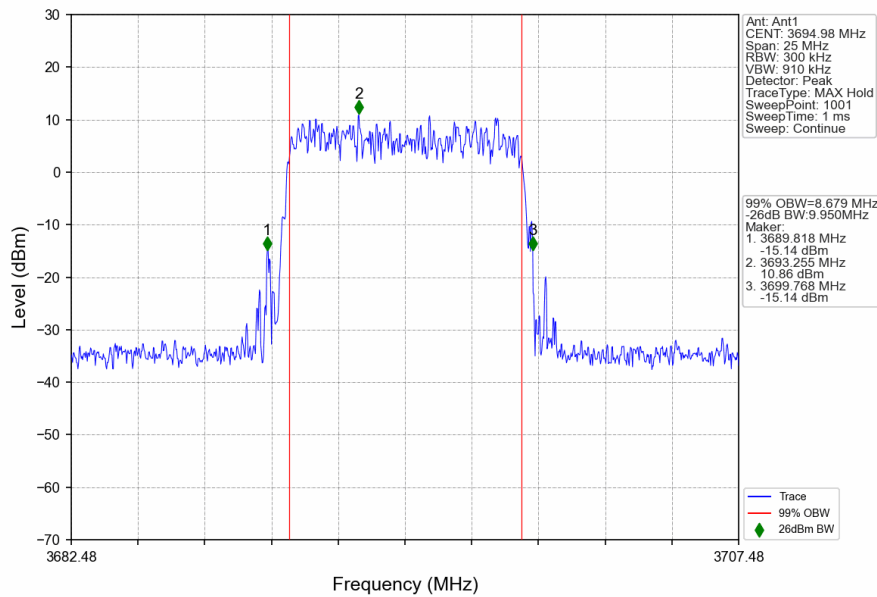

n48_30kHz_SISO_NTNV_10MHz_CP-OFDM QPSK_3694.98MHz_Outer_Full