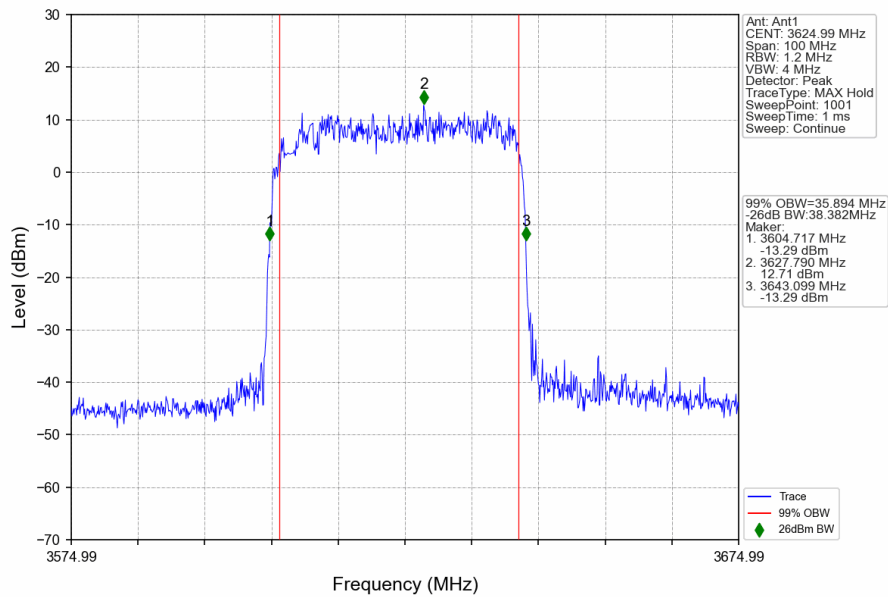

n48_30kHz_SISO_NTNV_40MHz_DFT-s-OFDM 16 QAM_3624.99MHz_Outer_Full