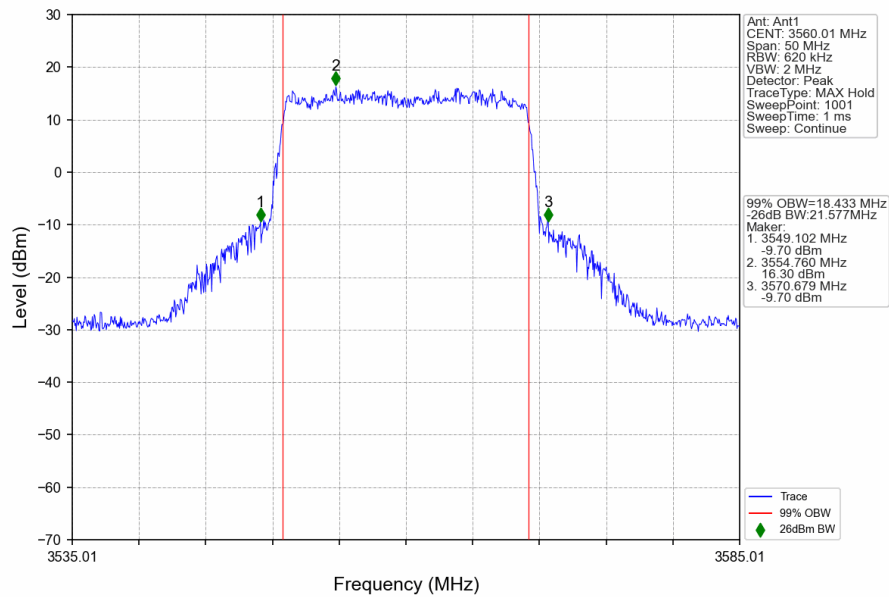

n48_30kHz_SISO_NTNV_20MHz_CP-OFDM 64 QAM_3560.01MHz_Outer_Full