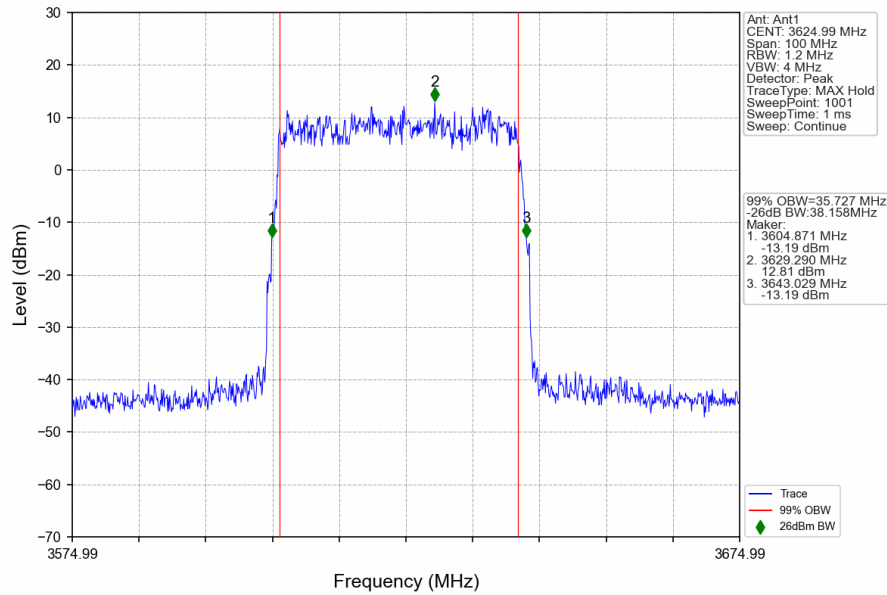

n48_30kHz_SISO_NTNV_40MHz_DFT-s-OFDM 16 QAM_3624.99MHz_Outer_Full

n48_30kHz_SISO_NTNV_40MHz_DFT-s-OFDM 16 QAM_3679.98MHz_Outer_Full

n48_30kHz_SISO_NTNV_40MHz_DFT-s-OFDM 64 QAM_3570MHz_Outer_Full

n48_30kHz_SISO_NTNV_40MHz_DFT-s-OFDM_64_QAM_3624.99MHz_Outer_Full