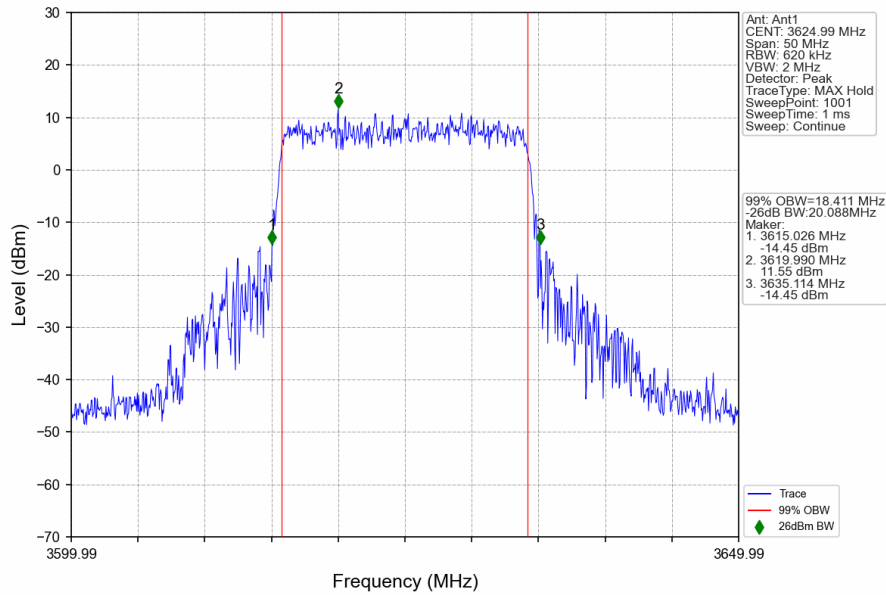

n48_30kHz_SISO_NTNV_20MHz_CP-OFDM_16_QAM_3624.99MHz_Outer_Full

n48_30kHz_SISO_NTNV_20MHz_CP-OFDM 16 QAM_3690MHz_Outer_Full

n48_30kHz_SISO_NTNV_20MHz_CP-OFDM 64 QAM_3560.01MHz_Outer_Full

n48_30kHz_SISO_NTNV_20MHz_CP-OFDM 64 QAM_3624.99MHz_Outer_Full