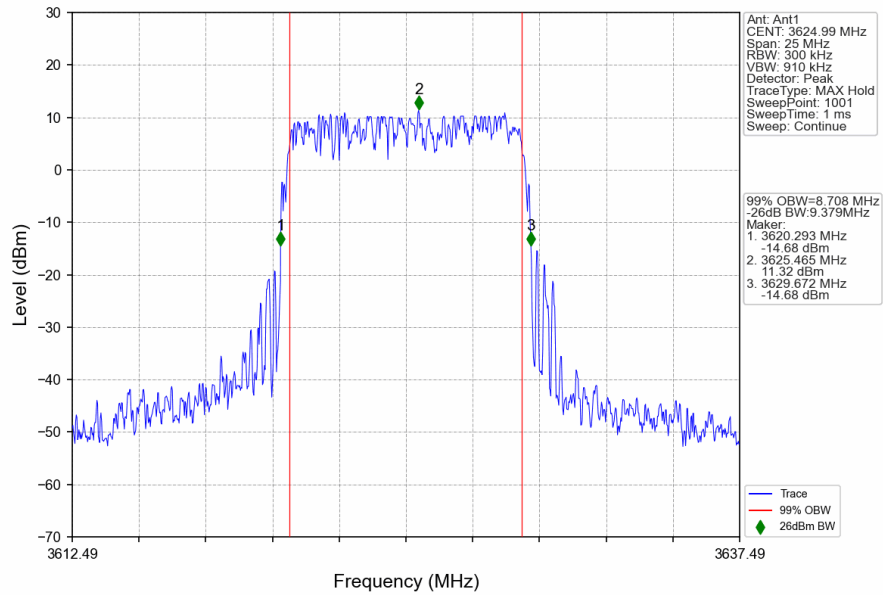

n48_30kHz_SISO_NTNV_10MHz_DFT-s-OFDM_16_QAM_3624.99MHz_Outer_Full

n48_30kHz_SISO_NTNV_10MHz_DFT-s-OFDM 16 QAM_3694.98MHz_Outer_Full

n48_30kHz_SISO_NTNV_10MHz_DFT-s-OFDM 64 QAM_3555MHz_Outer_Full

n48_30kHz_SISO_NTNV_10MHz_DFT-s-OFDM 64 QAM_3624.99MHz_Outer_Full