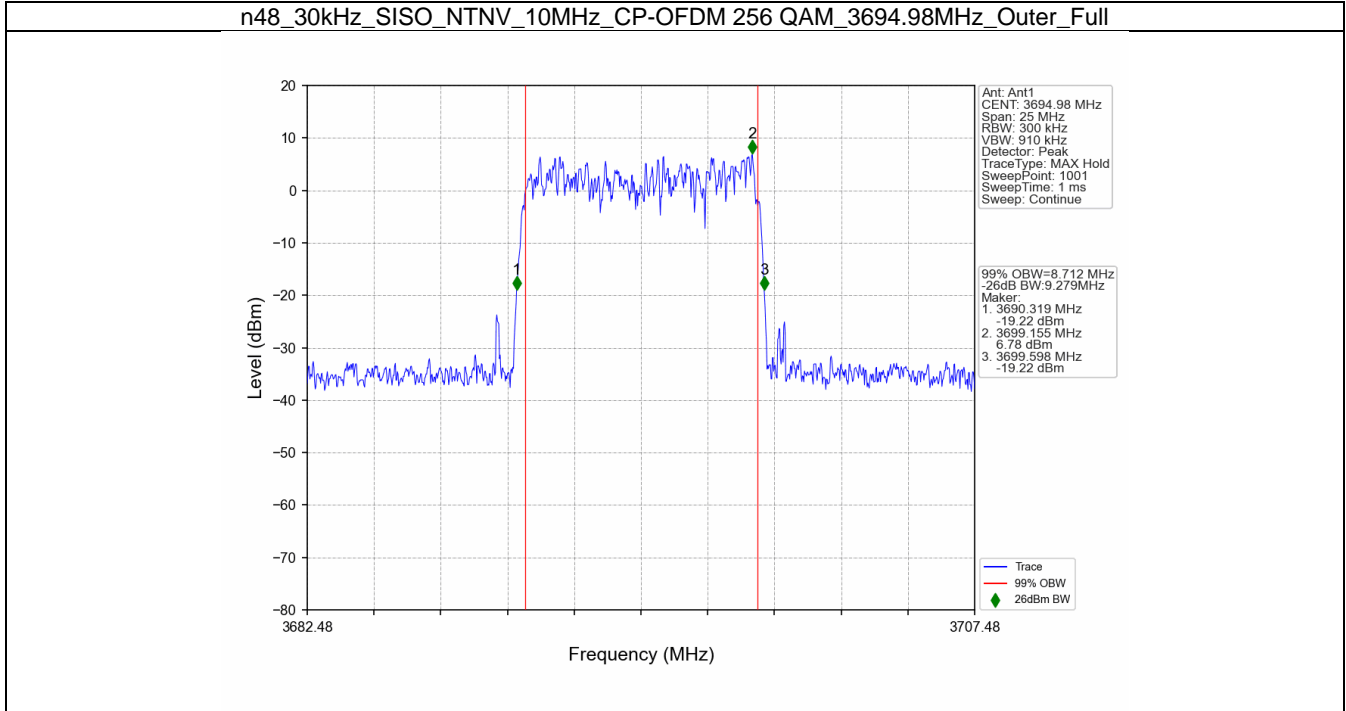

n48_30kHz_SISO_NTNV_10MHz_CP-OFDM 64 QAM_3694.98MHz_Outer_Full

n48_30kHz_SISO_NTNV_10MHz_CP-OFDM 256 QAM_3555MHz_Outer_Full

n48_30kHz_SISO_NTNV_10MHz_CP-OFDM 256 QAM_3624.99MHz_Outer_Full

1.2 30k_SISO_20MHz_NTNV