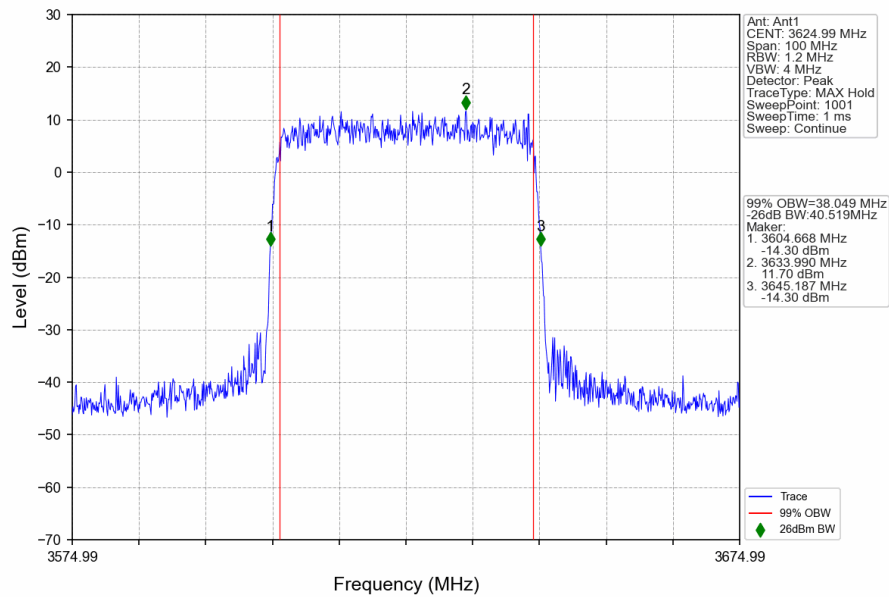

n48_30kHz_SISO_NTNV_40MHz_CP-OFDM_16 QAM_3624.99MHz_Outer_Full