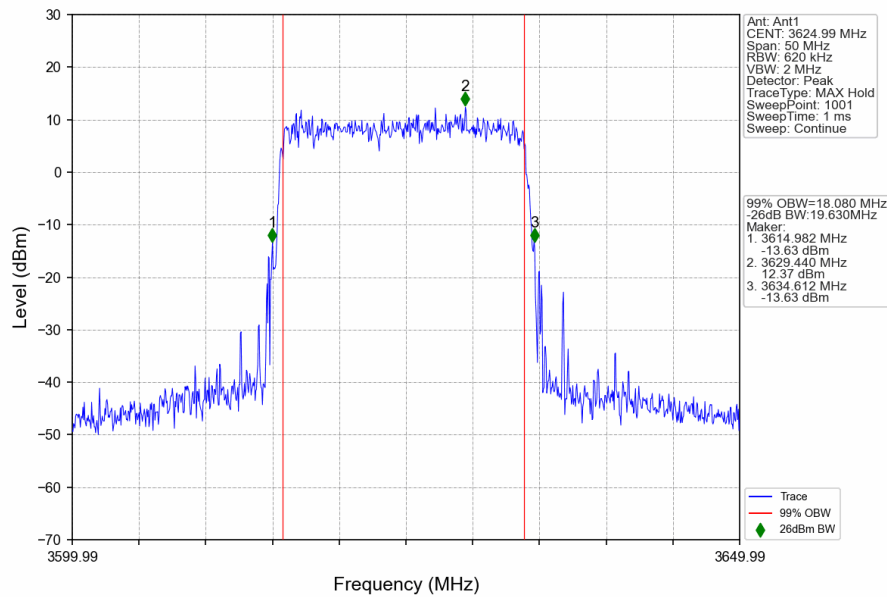

n48_30kHz_SISO_NTNV_20MHz_DFT-s-OFDM_16_QAM_3624.99MHz_Outer_Full