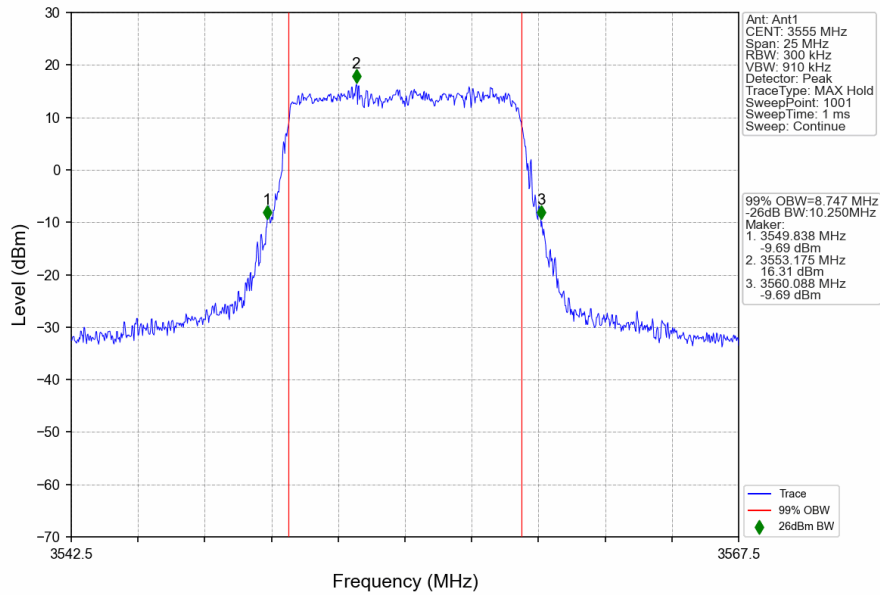

n48_30kHz_SISO_NTNV_10MHz_CP-OFDM QPSK_3555MHz_Outer_Full

n48_30kHz_SISO_NTNV_10MHz_CP-OFDM QPSK_3624.99MHz_Outer_Full

n48_30kHz_SISO_NTNV_10MHz_CP-OFDM QPSK_3694.98MHz_Outer_Full

n48_30kHz_SISO_NTNV_10MHz_CP-OFDM_16 QAM_3555MHz_Outer_Full