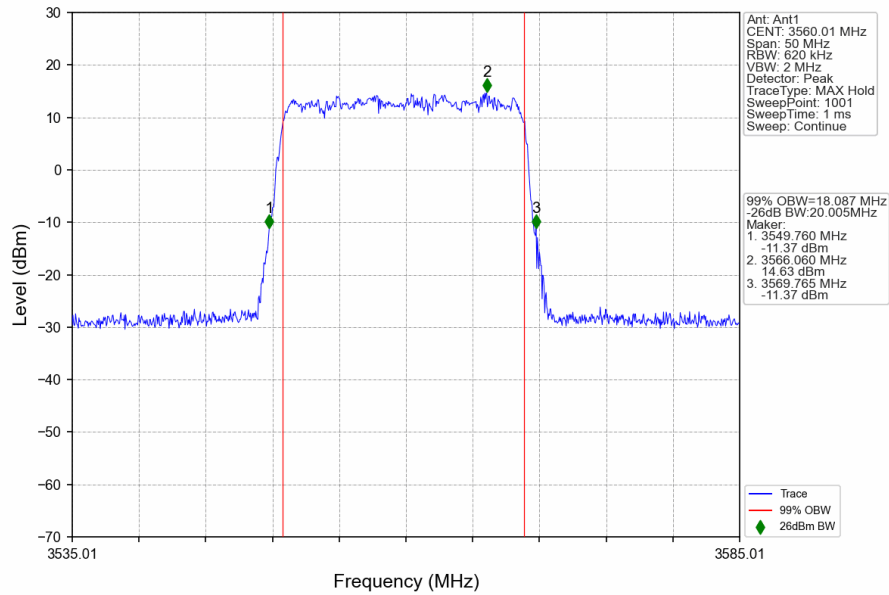

n48_30kHz_SISO_NTNV_20MHz_DFT-s-OFDM_256_QAM_3560.01MHz_Outer_Full