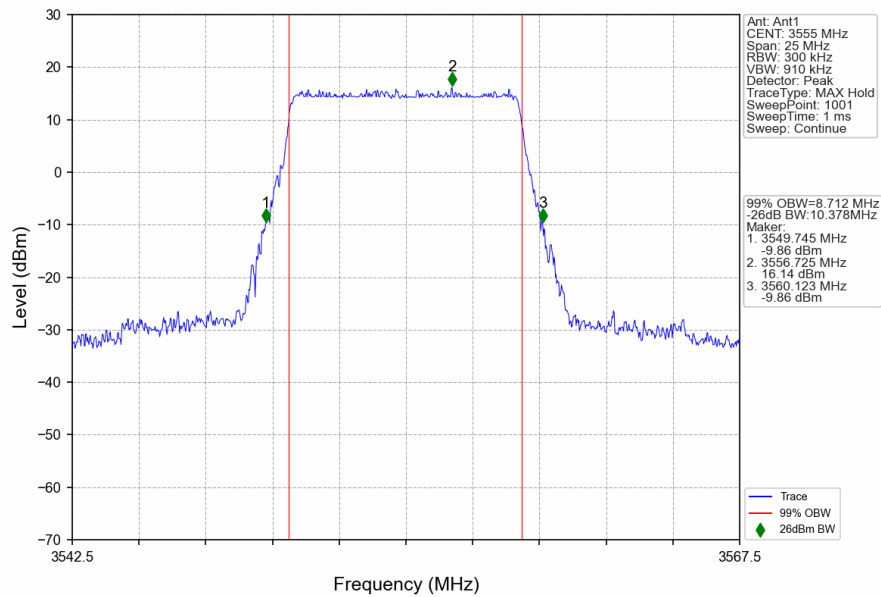

n48_30kHz_SISO_NTNV_10MHz_DFT-s-OFDM 64 QAM_3555MHz_Outer_Full