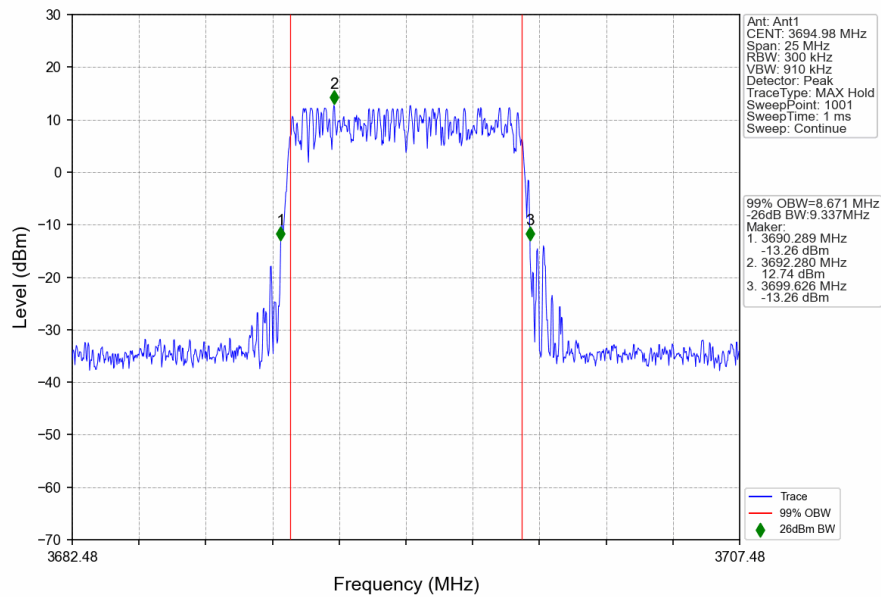

n48_30kHz_SISO_NTNV_10MHz_DFT-s-OFDM QPSK_3694.98MHz_Outer_Full