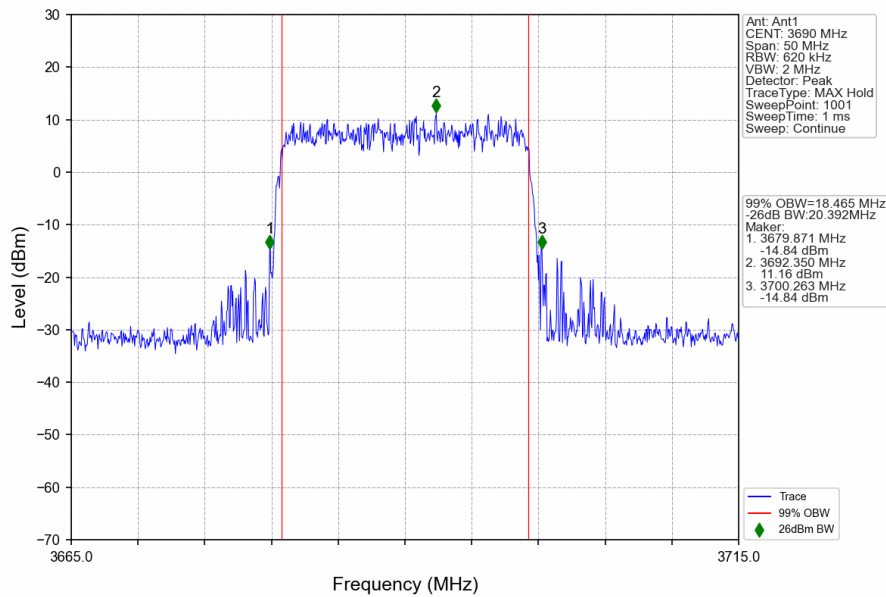

n48_30kHz_SISO_NTNV_20MHz_CP-OFDM 64 QAM_3690MHz_Outer_Full