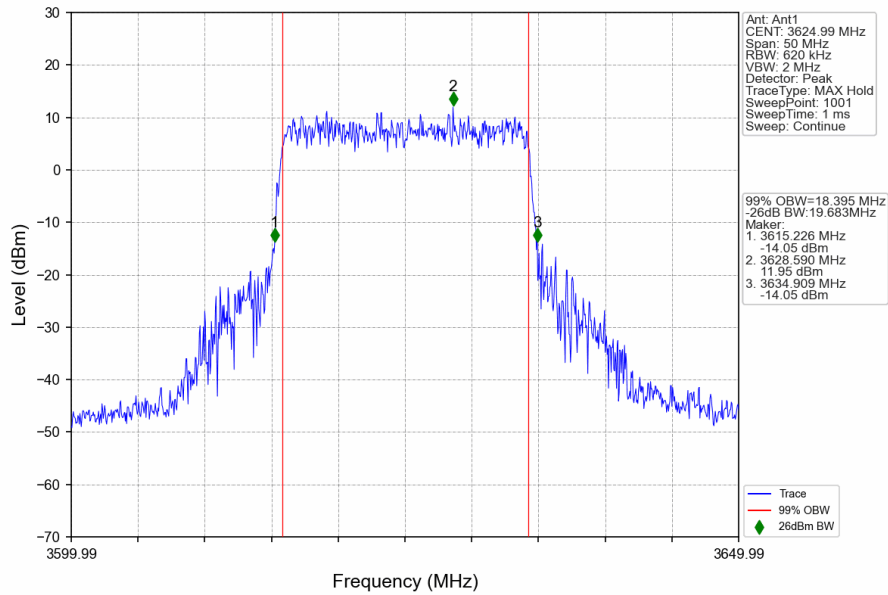

n48_30kHz_SISO_NTNV_20MHz_CP-OFDM QPSK_3624.99MHz_Outer_Full