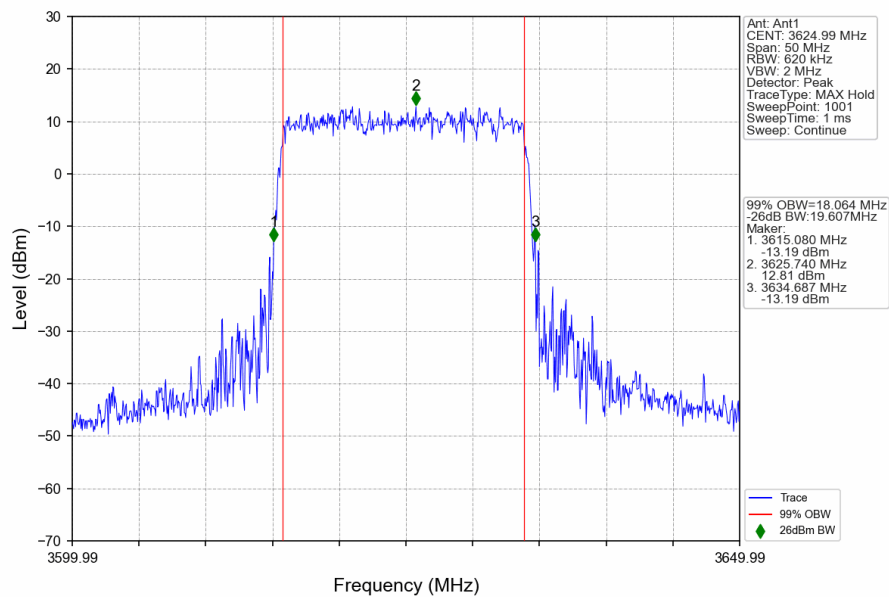

n48_30kHz_SISO_NTNV_20MHz_DFT-s-OFDM PI/2 BPSK_3624.99MHz_Outer_Full