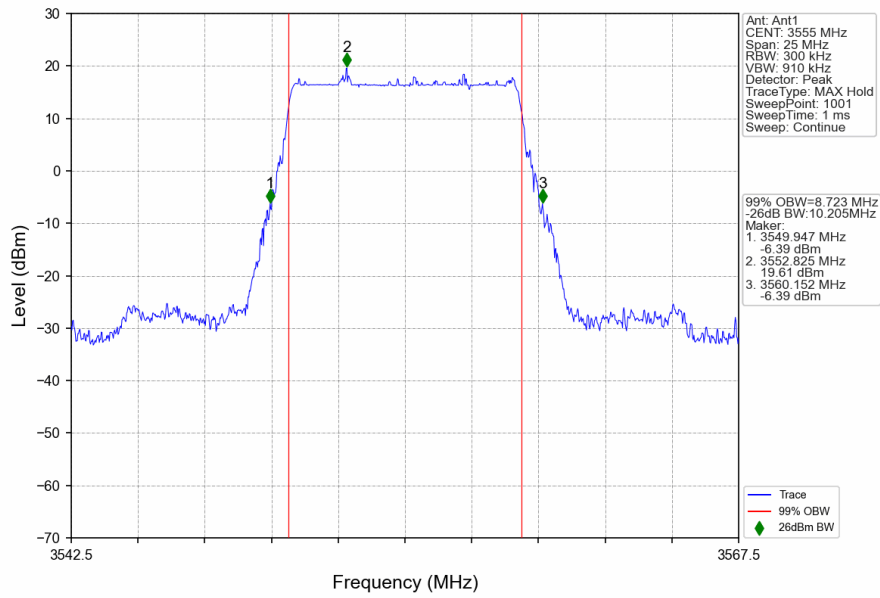

1. 99% & 26DB BANDWIDTH	2
1.1 30K_SISO_10MHz_NTNV.....	2
1.1.1 Test Result.....	2
1.1.2 Test Graph.....	3
1.2 30K_SISO_20MHz_NTNV.....	17
1.2.1 Test Result.....	17
1.2.2 Test Graph.....	18
1.3 30K_SISO_40MHz_NTNV.....	32
1.3.1 Test Result.....	32
1.3.2 Test Graph.....	33

1. 99% & 26dB Bandwidth

1.1 30k_SISO_10MHz_NTNV

1.1.1 Test Result

5G NR n48 SCS=30kHz SISO 10MHz NTN						
Modulation	Frequency (MHz)	RB Allocation	99% Bandwidth (MHz)	26dB Bandwidth (MHz)	Limit (MHz)	Verdict
DFT-s-OFDM PI/2 BPSK	3555	Outer_Full	8.72	10.21	/	Pass
	3624.99	Outer_Full	8.68	10.13	/	Pass
	3694.98	Outer_Full	8.63	9.76	/	Pass
DFT-s-OFDM QPSK	3555	Outer_Full	8.74	10.31	/	Pass
	3624.99	Outer_Full	8.62	10.10	/	Pass
	3694.98	Outer_Full	8.67	9.34	/	Pass
DFT-s-OFDM 16 QAM	3555	Outer_Full	8.76	10.31	/	Pass
	3624.99	Outer_Full	8.62	9.89	/	Pass
	3694.98	Outer_Full	8.66	10.04	/	Pass
DFT-s-OFDM 64 QAM	3555	Outer_Full	8.71	10.38	/	Pass
	3624.99	Outer_Full	8.71	9.38	/	Pass
	3694.98	Outer_Full	8.64	10.11	/	Pass
DFT-s-OFDM 256 QAM	3555	Outer_Full	8.70	10.06	/	Pass
	3624.99	Outer_Full	8.64	9.51	/	Pass
	3694.98	Outer_Full	8.71	9.85	/	Pass
CP-OFDM QPSK	3555	Outer_Full	8.73	10.29	/	Pass
	3624.99	Outer_Full	8.69	9.54	/	Pass
	3694.98	Outer_Full	8.68	9.95	/	Pass
CP-OFDM 16 QAM	3555	Outer_Full	8.75	10.25	/	Pass
	3624.99	Outer_Full	8.73	10.49	/	Pass
	3694.98	Outer_Full	8.64	10.29	/	Pass
CP-OFDM 64 QAM	3555	Outer_Full	8.77	10.24	/	Pass
	3624.99	Outer_Full	8.69	9.99	/	Pass
	3694.98	Outer_Full	8.72	9.99	/	Pass
CP-OFDM 256 QAM	3555	Outer_Full	8.74	10.19	/	Pass
	3624.99	Outer_Full	8.66	9.48	/	Pass
	3694.98	Outer_Full	8.71	9.28	/	Pass

1.1.2 Test Graph

n48_30kHz_SISO_NTNV_10MHz_DFT-s-OFDM PI/2 BPSK_3555MHz_Outer_Full

n48_30kHz_SISO_NTNV_10MHz_DFT-s-OFDM PI/2 BPSK_3624.99MHz_Outer_Full

n48_30kHz_SISO_NTNV_10MHz_DFT-s-OFDM PI/2 BPSK_3694.98MHz_Outer_Full