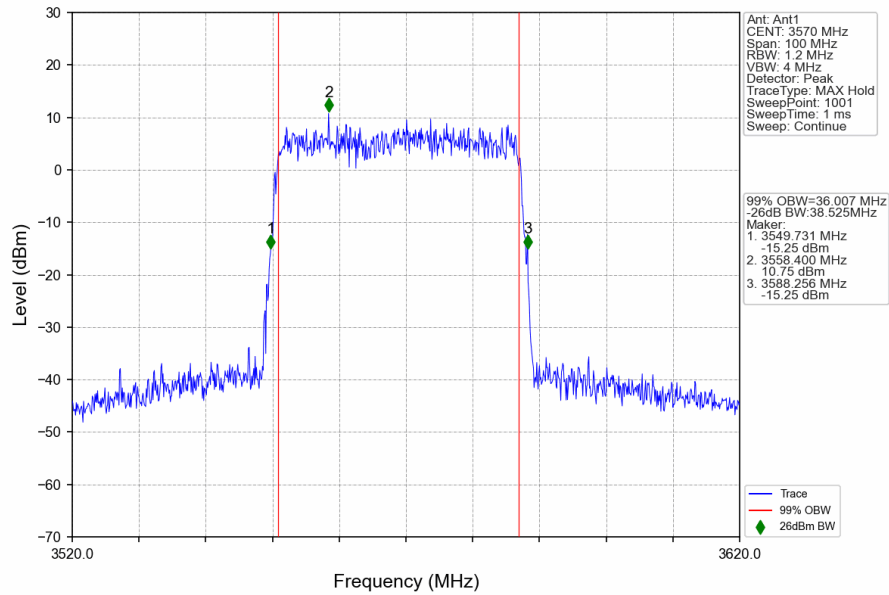

n48_30kHz_SISO_NTNV_40MHz_DFT-s-OFDM 256 QAM_3570MHz_Outer_Full