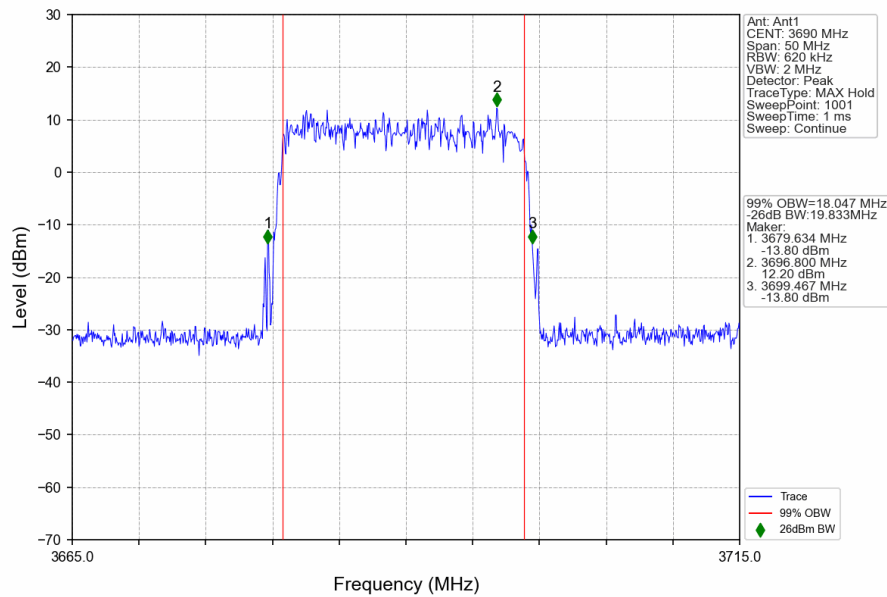

n48_30kHz_SISO_NTNV_20MHz_DFT-s-OFDM_64_QAM_3690MHz_Outer_Full