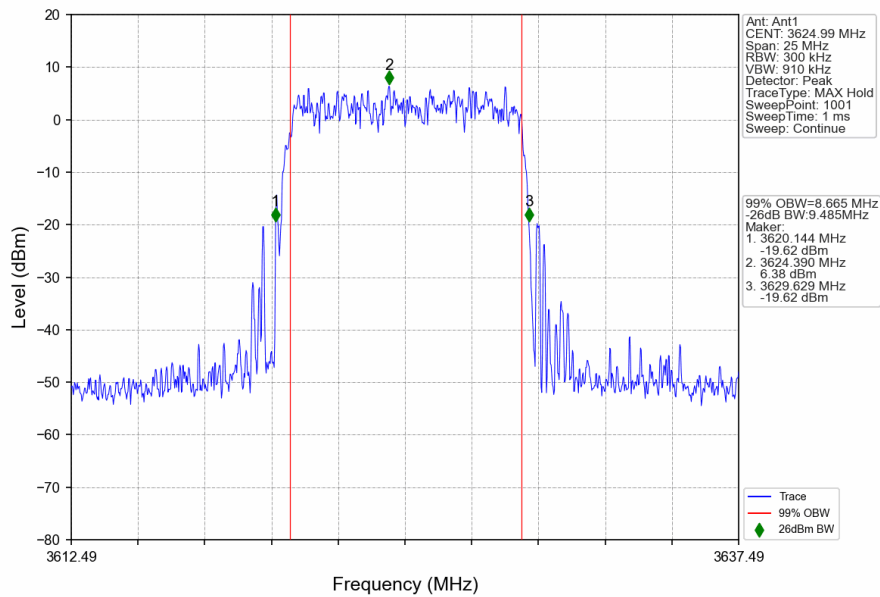

n48_30kHz_SISO_NTNV_10MHz_CP-OFDM 256 QAM_3624.99MHz_Outer_Full