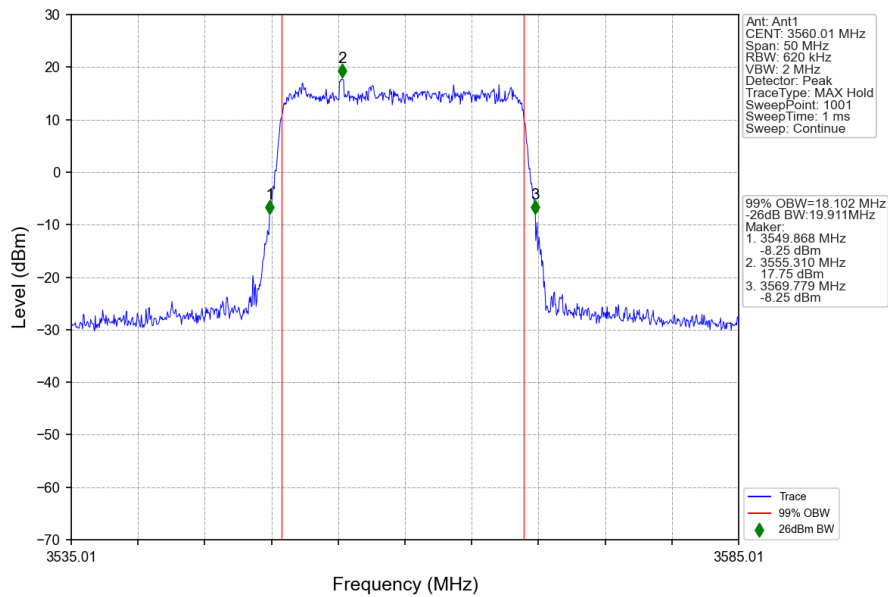

n48_30kHz_SISO_NTNV_20MHz_DFT-s-OFDM 64 QAM_3560.01MHz_Outer_Full