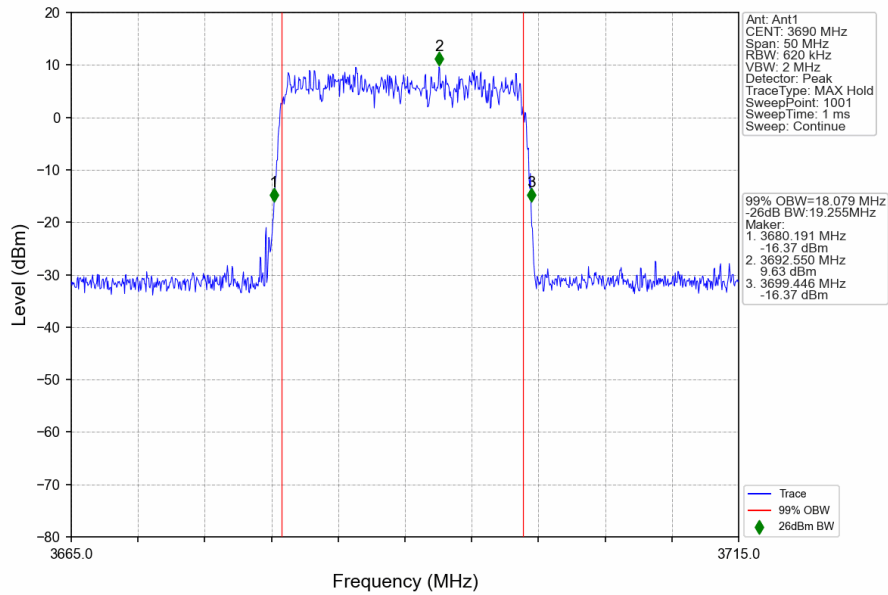

n48_30kHz_SISO_NTNV_20MHz_DFT-s-OFDM_64_QAM_3690MHz_Outer_Full

n48_30kHz_SISO_NTNV_20MHz_DFT-s-OFDM_256_QAM_3560.01MHz_Outer_Full

n48_30kHz_SISO_NTNV_20MHz_DFT-s-OFDM_256_QAM_3624.99MHz_Outer_Full

n48_30kHz_SISO_NTNV_20MHz_DFT-s-OFDM 256 QAM_3690MHz_Outer_Full