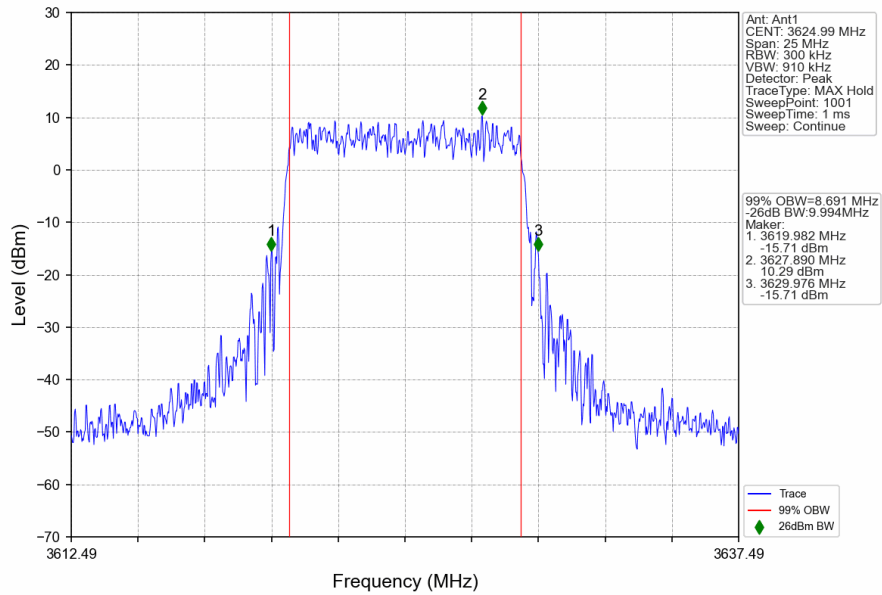

n48_30kHz_SISO_NTNV_10MHz_CP-OFDM_16 QAM_3624.99MHz_Outer_Full

n48_30kHz_SISO_NTNV_10MHz_CP-OFDM 16 QAM_3694.98MHz_Outer_Full

n48_30kHz_SISO_NTNV_10MHz_CP-OFDM 64 QAM_3555MHz_Outer_Full

n48_30kHz_SISO_NTNV_10MHz_CP-OFDM 64 QAM_3624.99MHz_Outer_Full