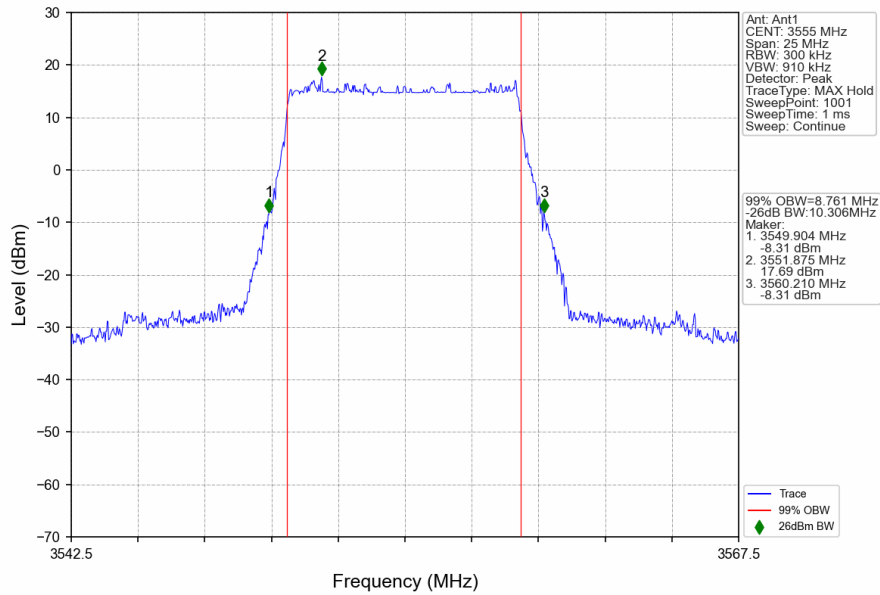

n48_30kHz_SISO_NTNV_10MHz_DFT-s-OFDM QPSK_3555MHz_Outer_Full

n48_30kHz_SISO_NTNV_10MHz_DFT-s-OFDM QPSK_3624.99MHz_Outer_Full

n48_30kHz_SISO_NTNV_10MHz_DFT-s-OFDM QPSK_3694.98MHz_Outer_Full

n48_30kHz_SISO_NTNV_10MHz_DFT-s-OFDM_16_QAM_3555MHz_Outer_Full