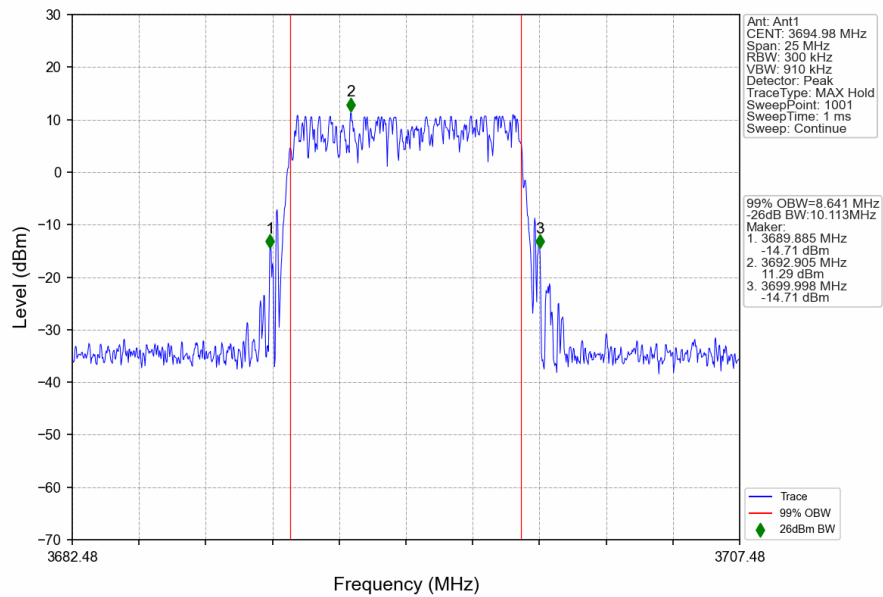

n48_30kHz_SISO_NTNV_10MHz_DFT-s-OFDM 64 QAM_3694.98MHz_Outer_Full