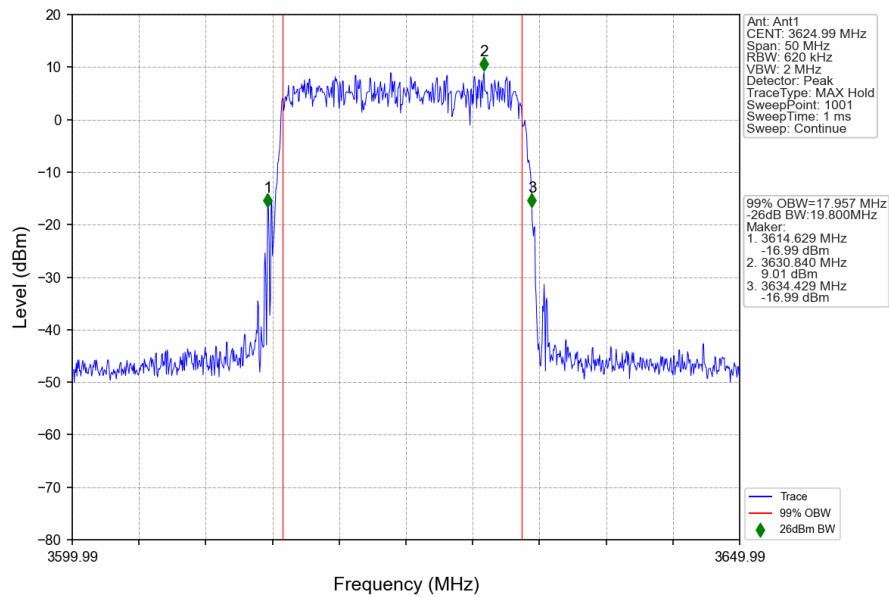

n48_30kHz_SISO_NTNV_20MHz_DFT-s-OFDM_256_QAM_3624.99MHz_Outer_Full