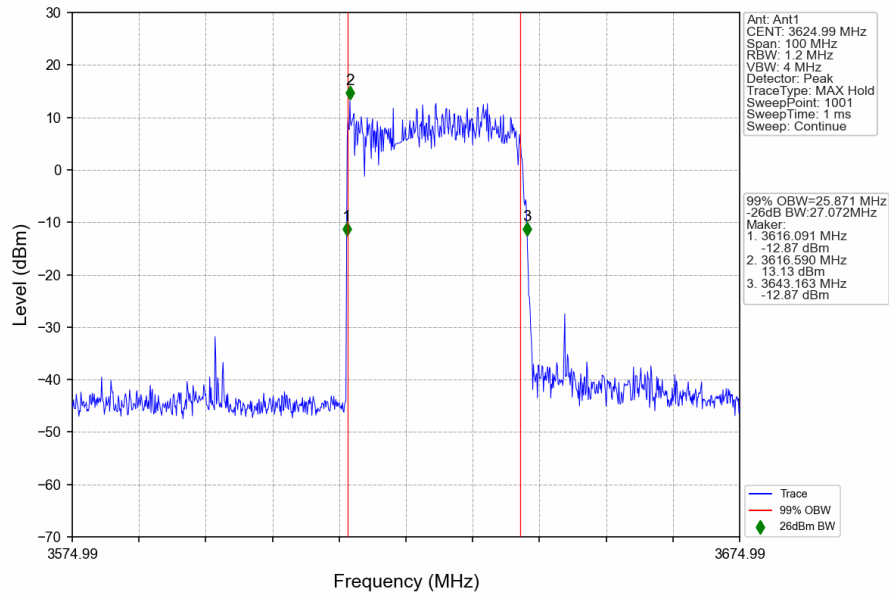

n48_30kHz_SISO_NTNV_40MHz_DFT-s-OFDM_QPSK_3624.99MHz_Outer_Full