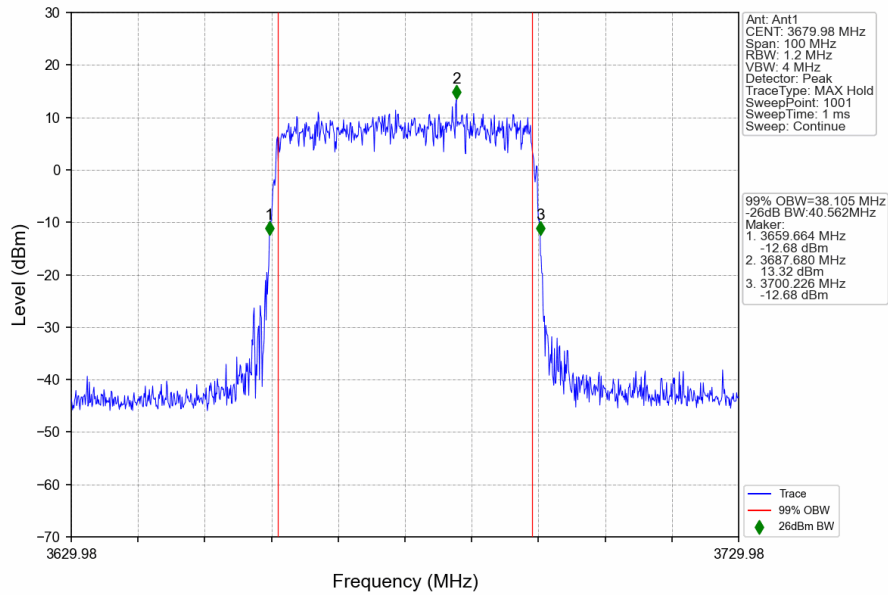

n48_30kHz_SISO_NTNV_40MHz_CP-OFDM 16 QAM_3679.98MHz_Outer_Full