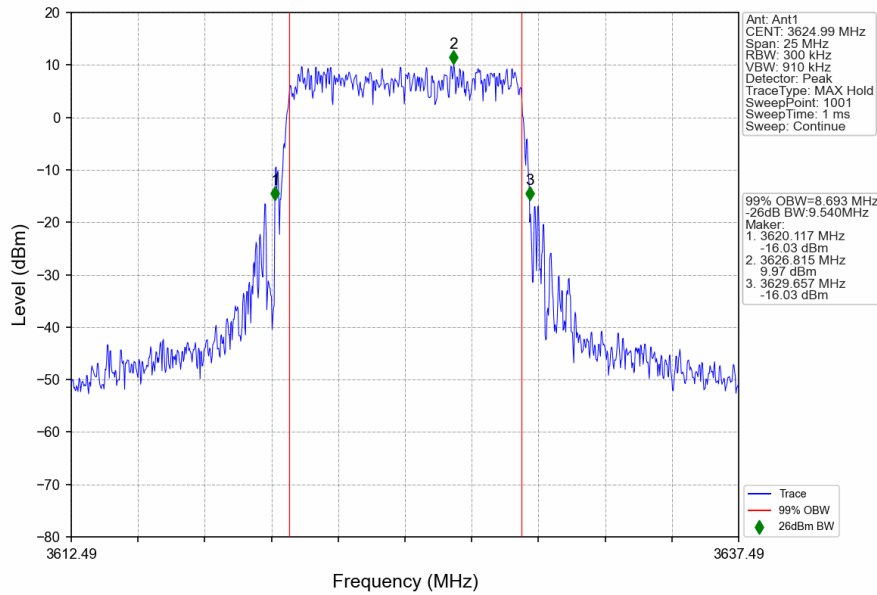

n48_30kHz_SISO_NTNV_10MHz_CP-OFDM QPSK_3624.99MHz_Outer_Full