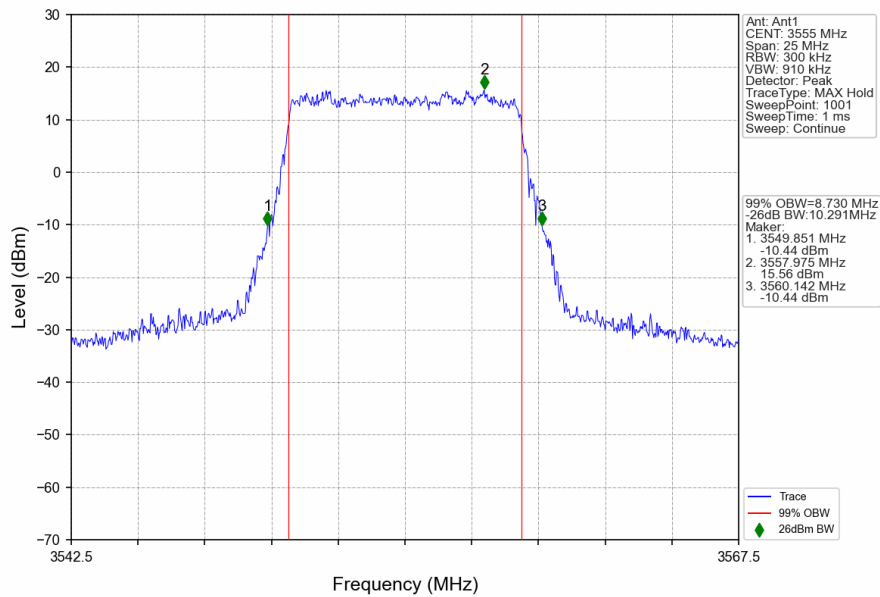

n48_30kHz_SISO_NTNV_10MHz_CP-OFDM QPSK_3555MHz_Outer_Full