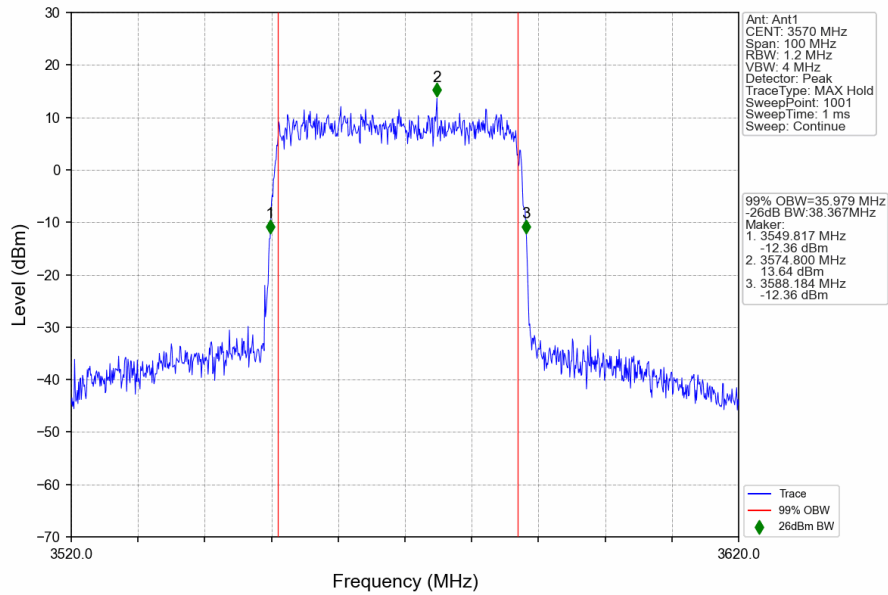

n48_30kHz_SISO_NTNV_40MHz_DFT-s-OFDM QPSK_3570MHz_Outer_Full

n48_30kHz_SISO_NTNV_40MHz_DFT-s-OFDM_QPSK_3624.99MHz_Outer_Full

n48_30kHz_SISO_NTNV_40MHz_DFT-s-OFDM_QPSK_3679.98MHz_Outer_Full

n48_30kHz_SISO_NTNV_40MHz_DFT-s-OFDM 16 QAM_3570MHz_Outer_Full