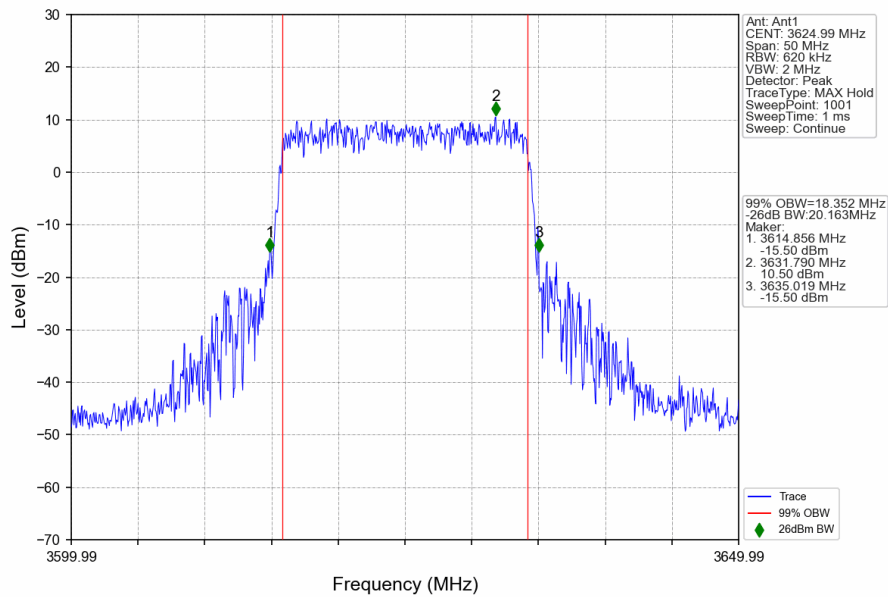

n48_30kHz_SISO_NTNV_20MHz_CP-OFDM_16_QAM_3624.99MHz_Outer_Full