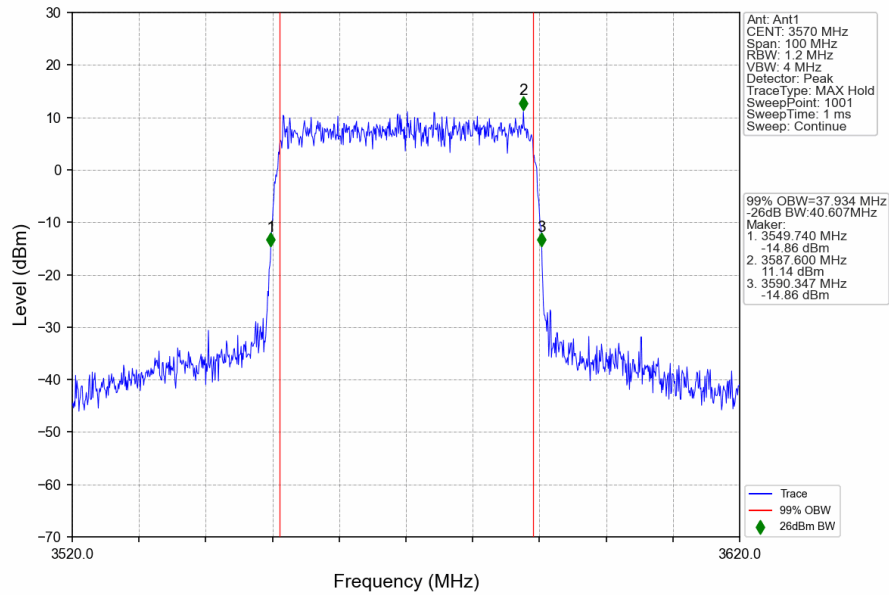

n48_30kHz_SISO_NTNV_40MHz_CP-OFDM QPSK_3570MHz_Outer_Full

n48_30kHz_SISO_NTNV_40MHz_CP-OFDM QPSK_3624.99MHz_Outer_Full

n48_30kHz_SISO_NTNV_40MHz_CP-OFDM QPSK_3679.98MHz_Outer_Full

n48_30kHz_SISO_NTNV_40MHz_CP-OFDM_16 QAM_3570MHz_Outer_Full