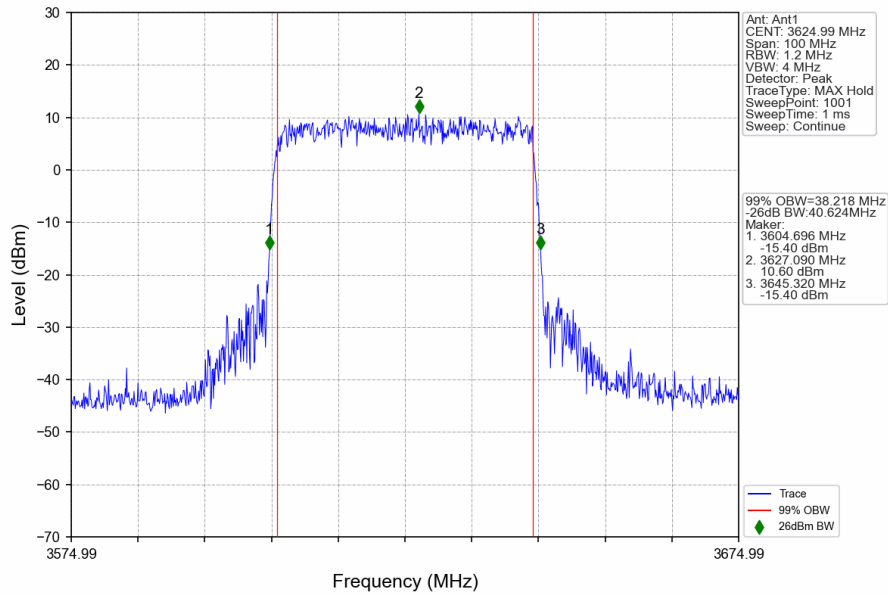

n48_30kHz_SISO_NTNV_40MHz_CP-OFDM_16 QAM_3624.99MHz_Outer_Full

n48_30kHz_SISO_NTNV_40MHz_CP-OFDM 16 QAM_3679.98MHz_Outer_Full

n48_30kHz_SISO_NTNV_40MHz_CP-OFDM 64 QAM_3570MHz_Outer_Full

n48_30kHz_SISO_NTNV_40MHz_CP-OFDM 64 QAM_3624.99MHz_Outer_Full