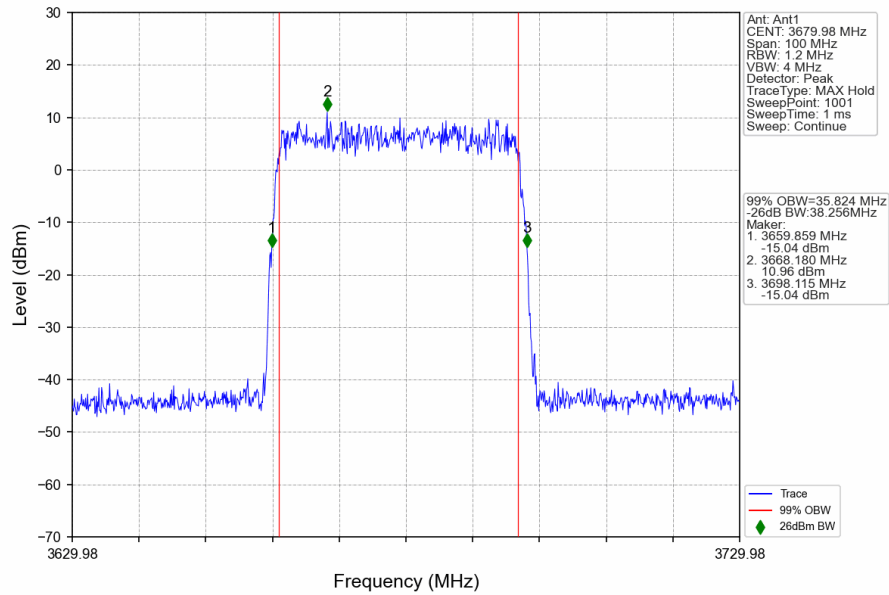

n48_30kHz_SISO_NTNV_40MHz_DFT-s-OFDM_64_QAM_3679.98MHz_Outer_Full

n48_30kHz_SISO_NTNV_40MHz_DFT-s-OFDM 256 QAM_3570MHz_Outer_Full

n48_30kHz_SISO_NTNV_40MHz_DFT-s-OFDM 256 QAM_3624.99MHz_Outer_Full

n48_30kHz_SISO_NTNV_40MHz_DFT-s-OFDM 256 QAM_3679.98MHz_Outer_Full