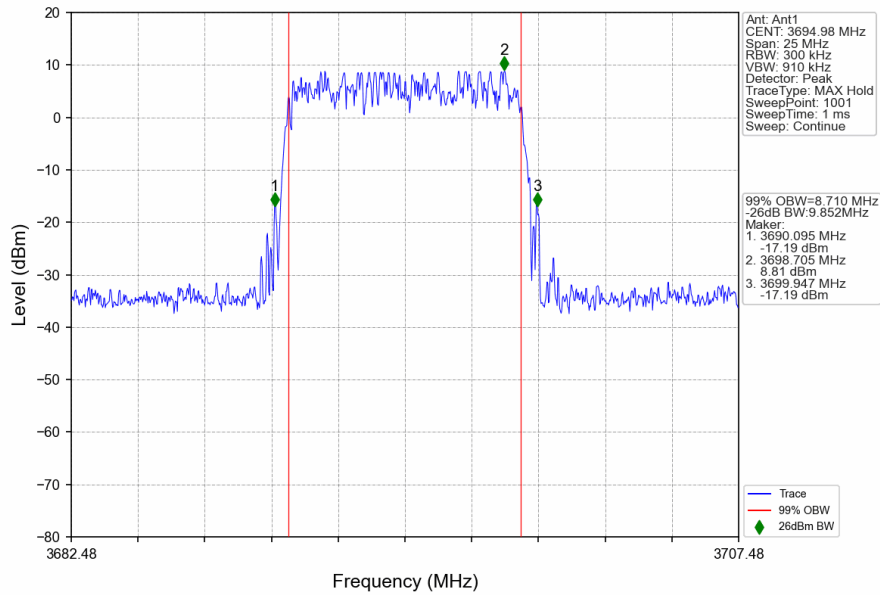

n48_30kHz_SISO_NTNV_10MHz_DFT-s-OFDM 64 QAM_3694.98MHz_Outer_Full

n48_30kHz_SISO_NTNV_10MHz_DFT-s-OFDM 256 QAM_3555MHz_Outer_Full

n48_30kHz_SISO_NTNV_10MHz_DFT-s-OFDM 256 QAM_3624.99MHz_Outer_Full

n48_30kHz_SISO_NTNV_10MHz_DFT-s-OFDM 256 QAM_3694.98MHz_Outer_Full