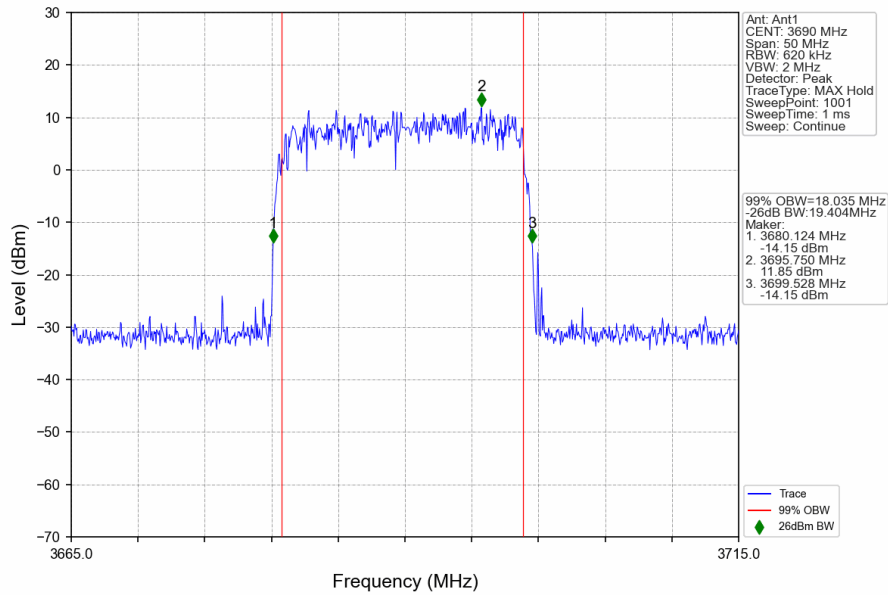

n48_30kHz_SISO_NTNV_20MHz_DFT-s-OFDM 16 QAM_3690MHz_Outer_Full