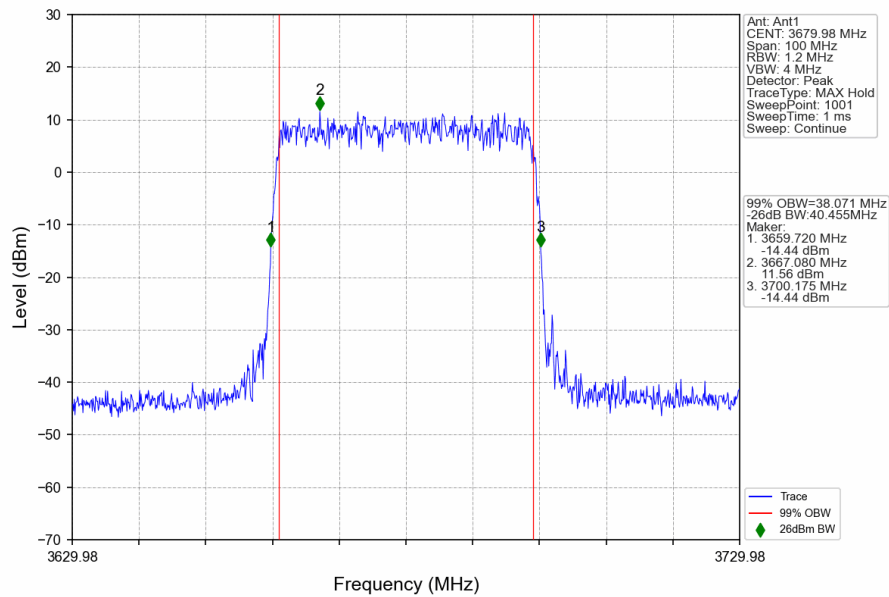

n48_30kHz_SISO_NTNV_40MHz_CP-OFDM QPSK_3679.98MHz_Outer_Full