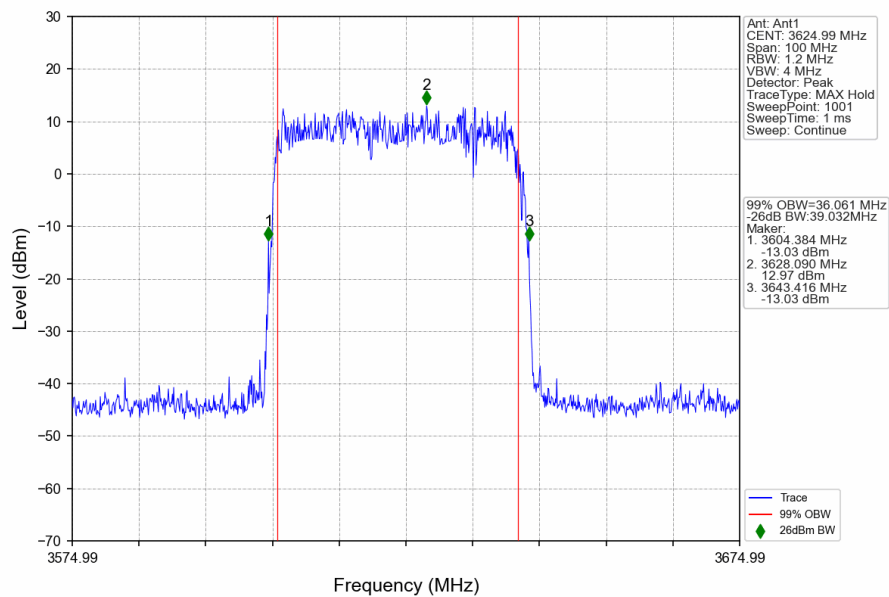

n48_30kHz_SISO_NTNV_40MHz_DFT-s-OFDM PI/2 BPSK_3624.99MHz_Outer_Full