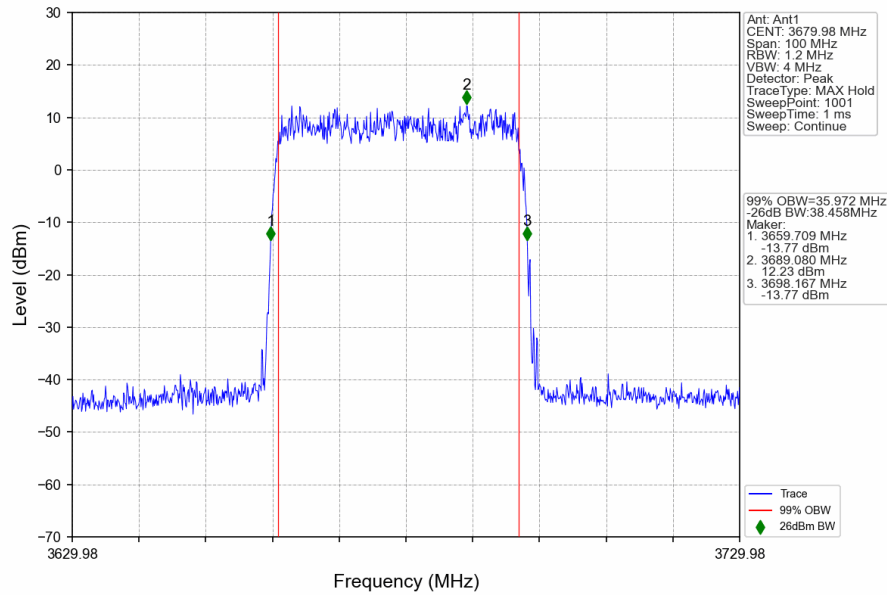

n48_30kHz_SISO_NTNV_40MHz_DFT-s-OFDM 16 QAM_3679.98MHz_Outer_Full