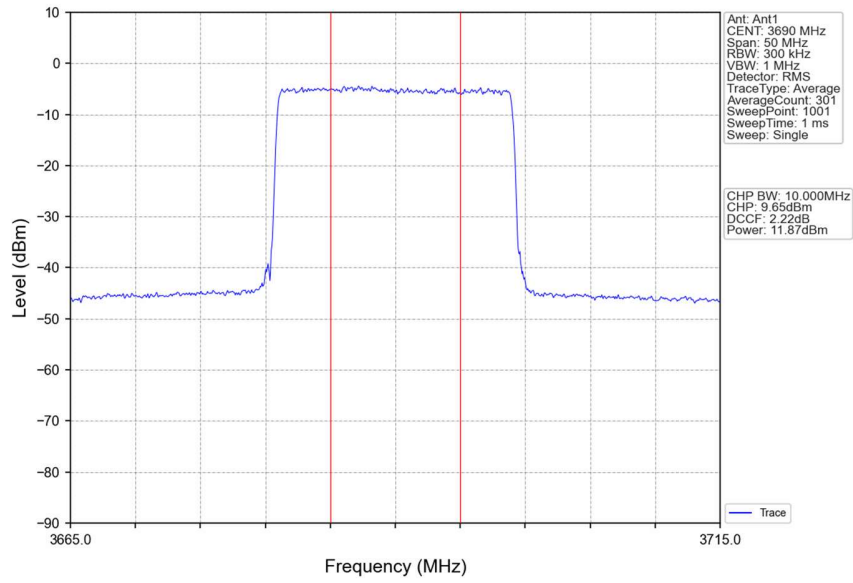

Band48_20MHz_64QAM_HCH_3690MHz_RB_100_0_NTNV

- End of the Report -