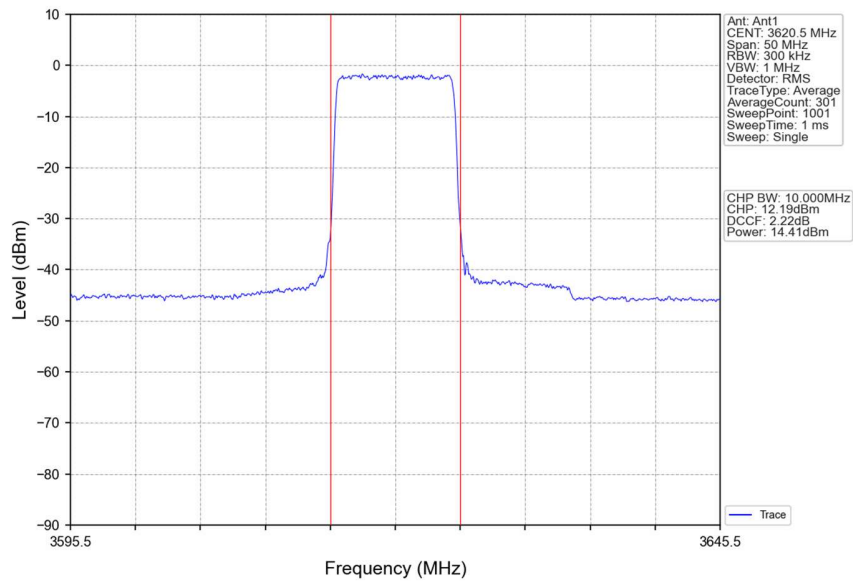

Band48\_20MHz\_64QAM\_LCH\_3560MHz\_RB\_100\_0\_NTNV

Band48\_20MHz\_64QAM\_MCH\_3625MHz\_RB\_1\_0\_NTNV

Band48\_20MHz\_64QAM\_MCH\_3625MHz\_RB\_1\_50\_NTNV

Band48 20MHz 64QAM MCH 3625MHz RB 1 99 NTNv

Band48\_20MHz\_64QAM\_MCH\_3625MHz\_RB\_50\_0\_NTNV