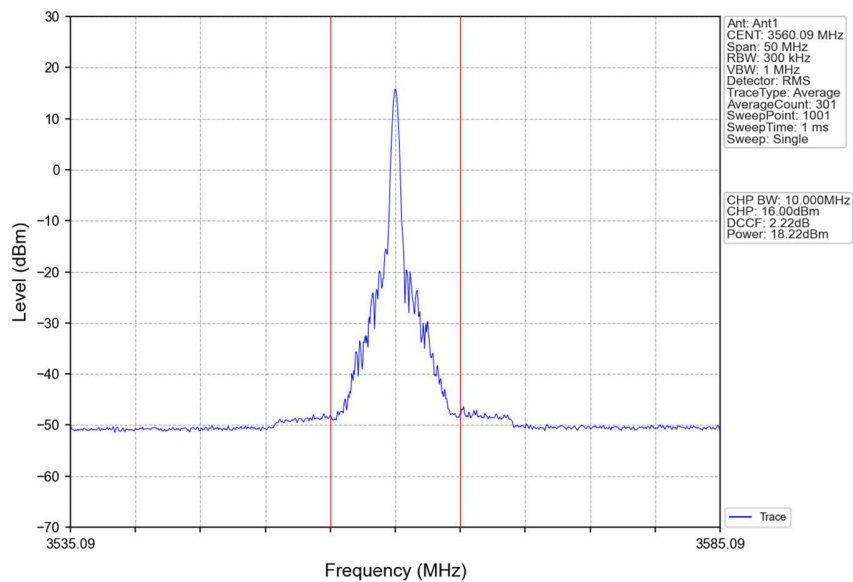

Band48 20MHz 16QAM HCH 3690MHz RB 50 25 NTN

Band48\_20MHz\_16QAM\_HCH\_3690MHz\_RB\_50\_50\_NTNV

Band48 20MHz 16QAM HCH 3690MHz RB 100 0 NTN

Band48\_20MHz\_64QAM\_LCH\_3560MHz\_RB\_1\_0\_NTNV

Band48\_20MHz\_64QAM\_LCH\_3560MHz\_RB\_1\_50\_NTNV

Band48\_20MHz\_64QAM\_LCH\_3560MHz\_RB\_1\_99\_NTNV

Band48\_20MHz\_64QAM\_LCH\_3560MHz\_RB\_50\_0\_NTNV

Band48\_20MHz\_64QAM\_LCH\_3560MHz\_RB\_50\_25\_NTNV

Band48\_20MHz\_64QAM\_LCH\_3560MHz\_RB\_50\_50\_NTNV