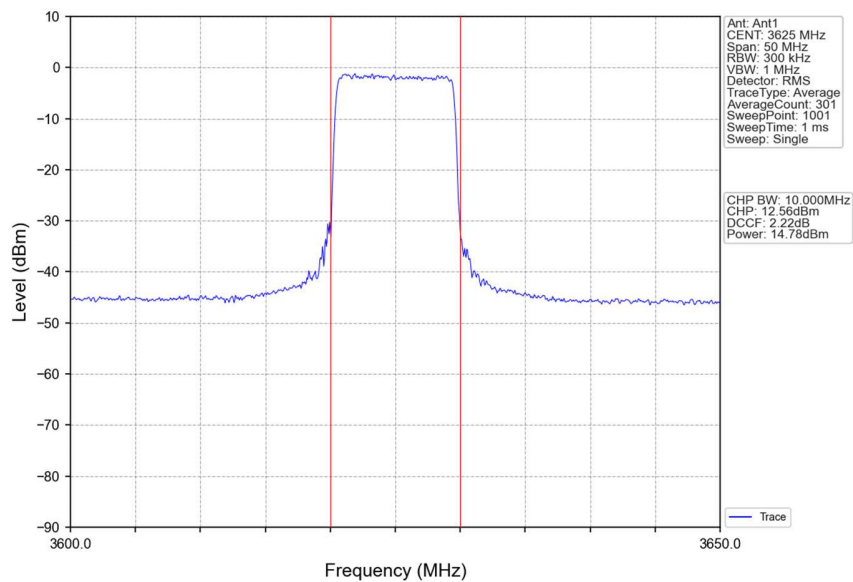

Band48_20MHz_64QAM_MCH_3625MHz_RB_50_25_NTNV