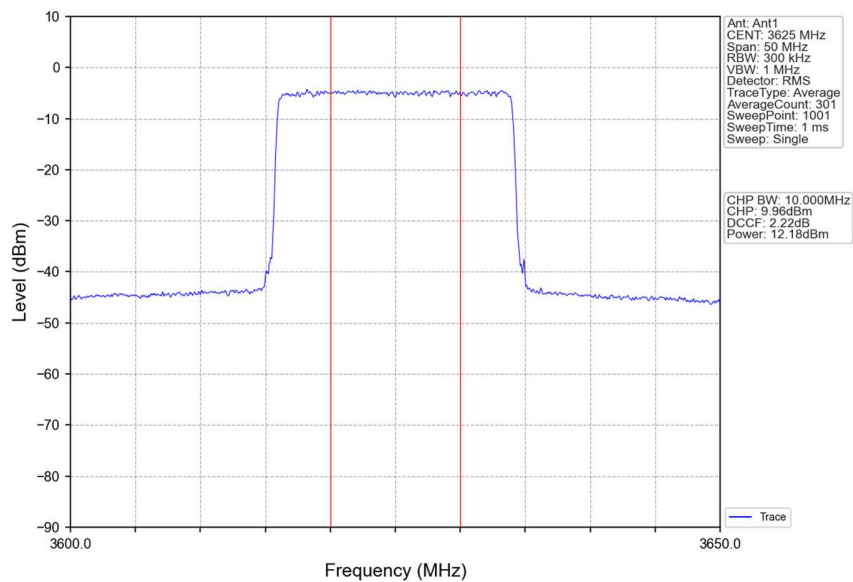

Band48_20MHz_64QAM_MCH_3625MHz_RB_100_0_NTNV