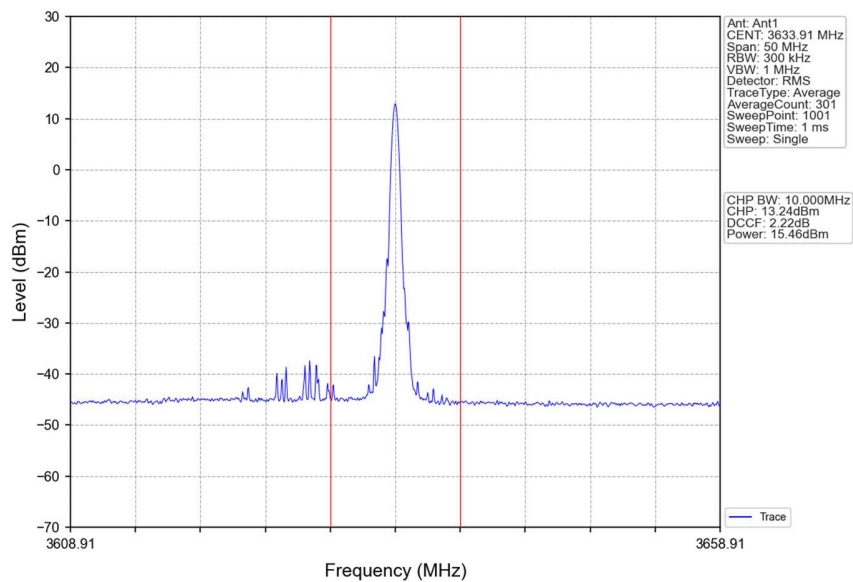

Band48\_20MHz\_64QAM\_LCH\_3560MHz\_RB\_100\_0\_NTNV

Band48\_20MHz\_64QAM\_MCH\_3625MHz\_RB\_1\_0\_NTNV

Band48\_20MHz\_64QAM\_MCH\_3625MHz\_RB\_1\_50\_NTNV

Band48 20MHz 64QAM MCH 3625MHz RB 1 99 NTNv

Band48\_20MHz\_64QAM\_MCH\_3625MHz\_RB\_50\_0\_NTNV