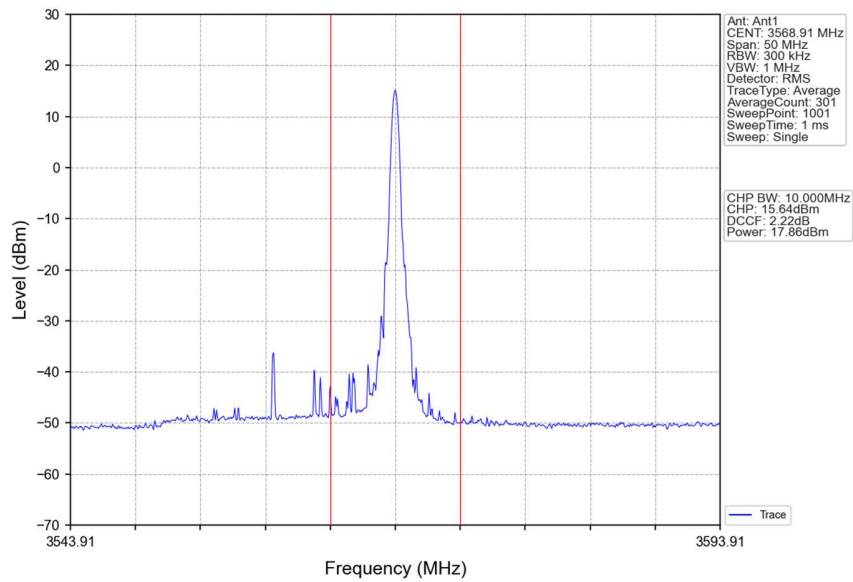

Band48 20MHz 16QAM HCH 3690MHz RB 50 25 NTN

Band48\_20MHz\_16QAM\_HCH\_3690MHz\_RB\_50\_50\_NTNV

Band48 20MHz 16QAM HCH 3690MHz RB 100 0 NTN

Band48\_20MHz\_64QAM\_LCH\_3560MHz\_RB\_1\_0\_NTNV

Band48\_20MHz\_64QAM\_LCH\_3560MHz\_RB\_1\_50\_NTNV

Band48\_20MHz\_64QAM\_LCH\_3560MHz\_RB\_1\_99\_NTNV

Band48\_20MHz\_64QAM\_LCH\_3560MHz\_RB\_50\_0\_NTNV

Band48\_20MHz\_64QAM\_LCH\_3560MHz\_RB\_50\_25\_NTNV

Band48\_20MHz\_64QAM\_LCH\_3560MHz\_RB\_50\_50\_NTNV