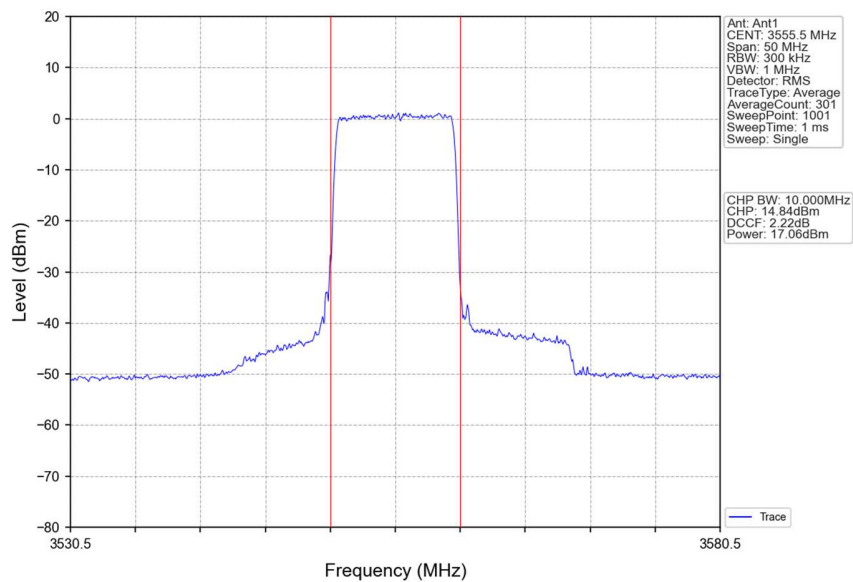

Band48_20MHz_64QAM_LCH_3560MHz_RB_50_0_NTNV