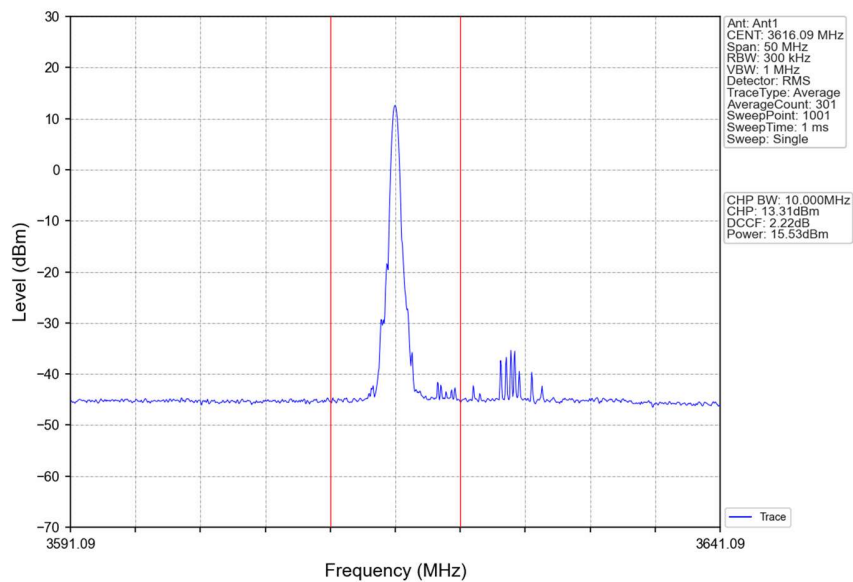

Band48\_20MHz\_64QAM\_LCH\_3560MHz\_RB\_1\_99\_NTNV

Band48\_20MHz\_64QAM\_LCH\_3560MHz\_RB\_50\_0\_NTNV

Band48\_20MHz\_64QAM\_LCH\_3560MHz\_RB\_50\_25\_NTNV

Band48\_20MHz\_64QAM\_LCH\_3560MHz\_RB\_50\_50\_NTNV

Band48\_20MHz\_64QAM\_LCH\_3560MHz\_RB\_100\_0\_NTNV

Band48\_20MHz\_64QAM\_MCH\_3625MHz\_RB\_1\_0\_NTNV

Band48\_20MHz\_64QAM\_MCH\_3625MHz\_RB\_1\_50\_NTNV

Band48 20MHz 64QAM MCH 3625MHz RB 1 99 NTNv

Band48\_20MHz\_64QAM\_MCH\_3625MHz\_RB\_50\_0\_NTNV