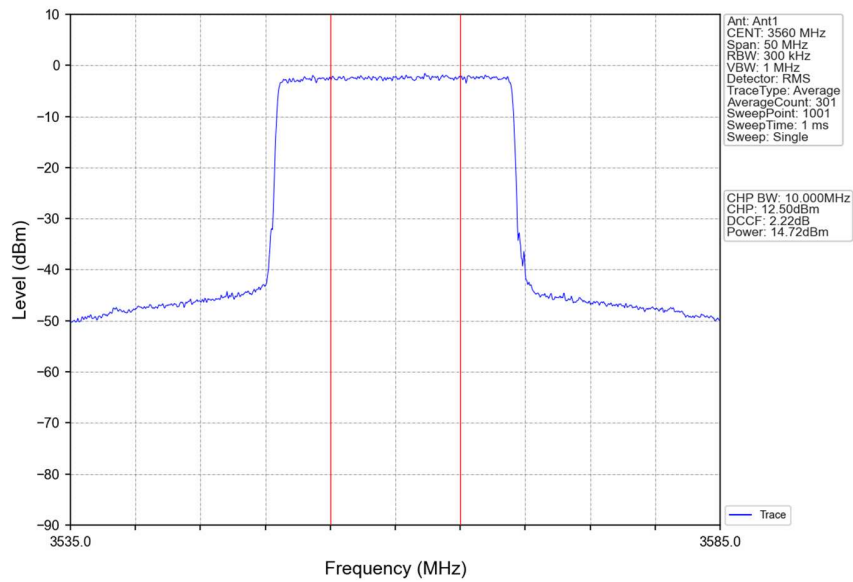

Band48\_20MHz\_64QAM\_LCH\_3560MHz\_RB\_1\_99\_NTNV

Band48\_20MHz\_64QAM\_LCH\_3560MHz\_RB\_50\_0\_NTNV

Band48\_20MHz\_64QAM\_LCH\_3560MHz\_RB\_50\_25\_NTNV

Band48\_20MHz\_64QAM\_LCH\_3560MHz\_RB\_50\_50\_NTNV

Band48\_20MHz\_64QAM\_LCH\_3560MHz\_RB\_100\_0\_NTNV

Band48\_20MHz\_64QAM\_MCH\_3625MHz\_RB\_1\_0\_NTNV

Band48\_20MHz\_64QAM\_MCH\_3625MHz\_RB\_1\_50\_NTNV

Band48 20MHz 64QAM MCH 3625MHz RB 1 99 NTNv

Band48\_20MHz\_64QAM\_MCH\_3625MHz\_RB\_50\_0\_NTNV