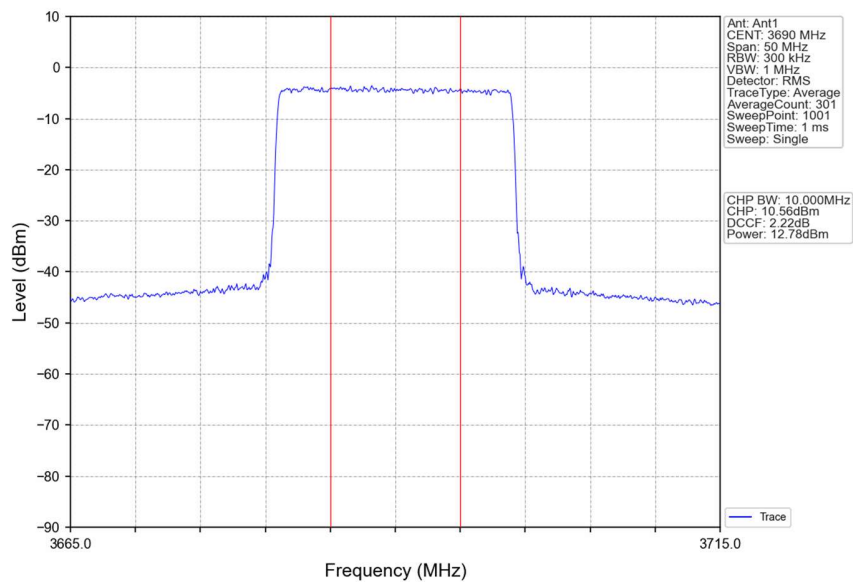

Band48 20MHz 16QAM HCH 3690MHz RB 100 0 NTN