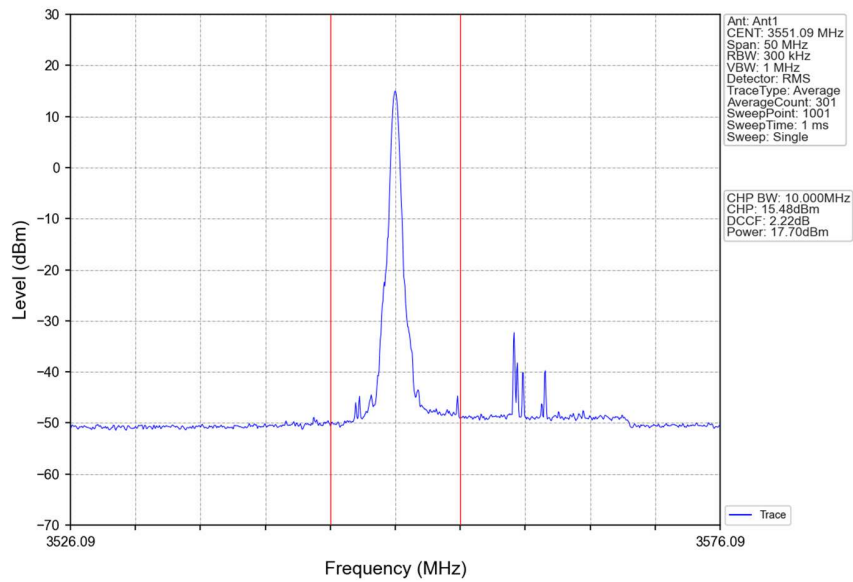

Band48 20MHz 16QAM HCH 3690MHz RB 50 25 NTN

Band48\_20MHz\_16QAM\_HCH\_3690MHz\_RB\_50\_50\_NTNV

Band48 20MHz 16QAM HCH 3690MHz RB 100 0 NTN

Band48\_20MHz\_64QAM\_LCH\_3560MHz\_RB\_1\_0\_NTNV

Band48\_20MHz\_64QAM\_LCH\_3560MHz\_RB\_1\_50\_NTNV

Band48\_20MHz\_64QAM\_LCH\_3560MHz\_RB\_1\_99\_NTNV

Band48\_20MHz\_64QAM\_LCH\_3560MHz\_RB\_50\_0\_NTNV

Band48\_20MHz\_64QAM\_LCH\_3560MHz\_RB\_50\_25\_NTNV

Band48\_20MHz\_64QAM\_LCH\_3560MHz\_RB\_50\_50\_NTNV