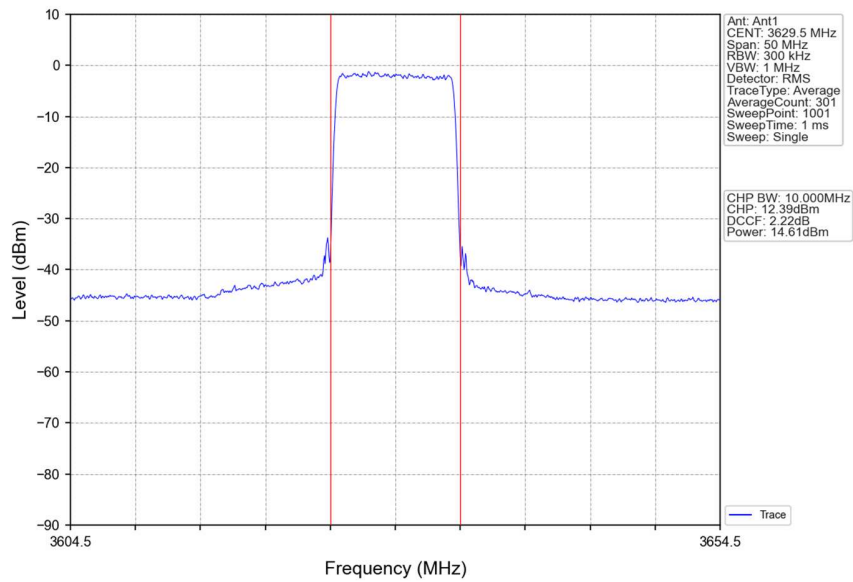

Band48\_20MHz\_64QAM\_LCH\_3560MHz\_RB\_100\_0\_NTNV

Band48\_20MHz\_64QAM\_MCH\_3625MHz\_RB\_1\_0\_NTNV

Band48\_20MHz\_64QAM\_MCH\_3625MHz\_RB\_1\_50\_NTNV

Band48 20MHz 64QAM MCH 3625MHz RB 1 99 NTNv

Band48\_20MHz\_64QAM\_MCH\_3625MHz\_RB\_50\_0\_NTNV

Band48\_20MHz\_64QAM\_MCH\_3625MHz\_RB\_50\_25\_NTNV

Band48\_20MHz\_64QAM\_MCH\_3625MHz\_RB\_50\_50\_NTNV

Band48\_20MHz\_64QAM\_MCH\_3625MHz\_RB\_100\_0\_NTNV

Band48\_20MHz\_64QAM\_HCH\_3690MHz\_RB\_1\_0\_NTNV