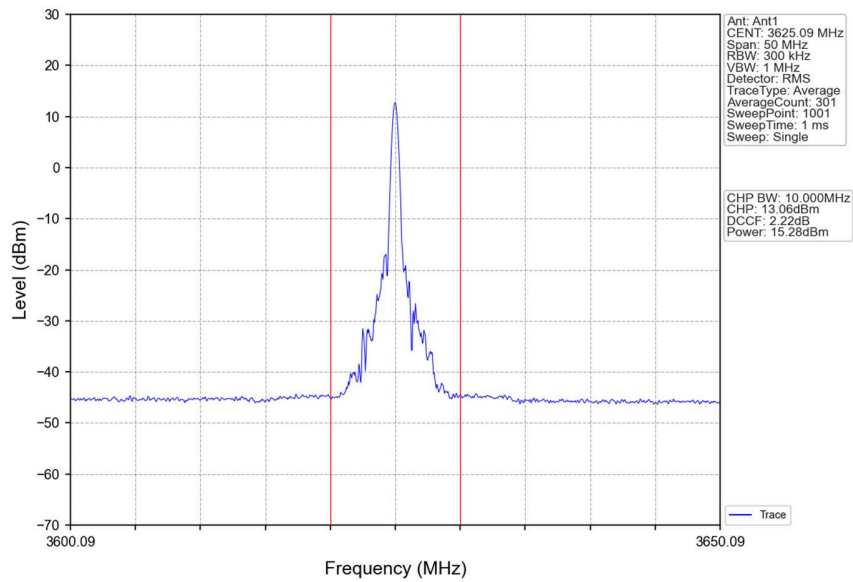

Band48\_20MHz\_64QAM\_LCH\_3560MHz\_RB\_1\_99\_NTNV

Band48\_20MHz\_64QAM\_LCH\_3560MHz\_RB\_50\_0\_NTNV

Band48\_20MHz\_64QAM\_LCH\_3560MHz\_RB\_50\_25\_NTNV

Band48\_20MHz\_64QAM\_LCH\_3560MHz\_RB\_50\_50\_NTNV

Band48\_20MHz\_64QAM\_LCH\_3560MHz\_RB\_100\_0\_NTNV

Band48\_20MHz\_64QAM\_MCH\_3625MHz\_RB\_1\_0\_NTNV

Band48\_20MHz\_64QAM\_MCH\_3625MHz\_RB\_1\_50\_NTNV

Band48 20MHz 64QAM MCH 3625MHz RB 1 99 NTNv

Band48\_20MHz\_64QAM\_MCH\_3625MHz\_RB\_50\_0\_NTNV