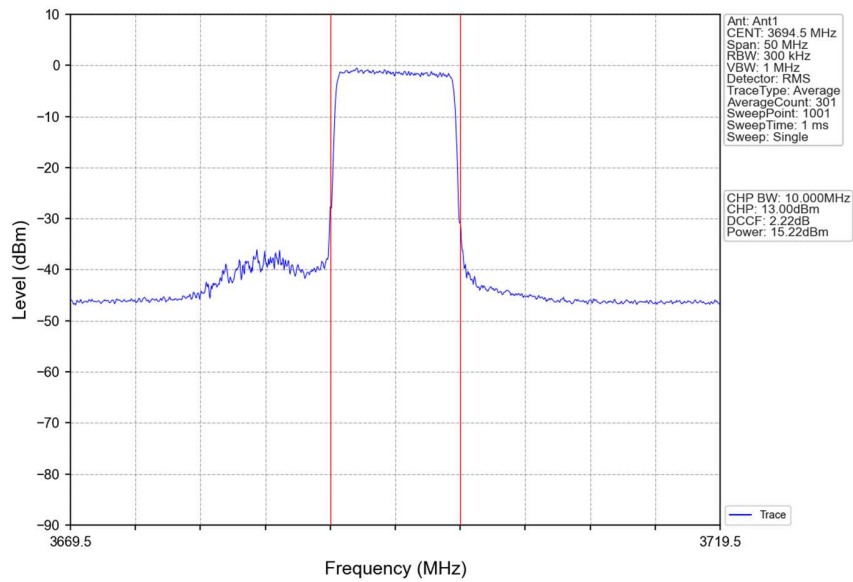

Band48_20MHz_16QAM_HCH_3690MHz_RB_50_50_NTNV