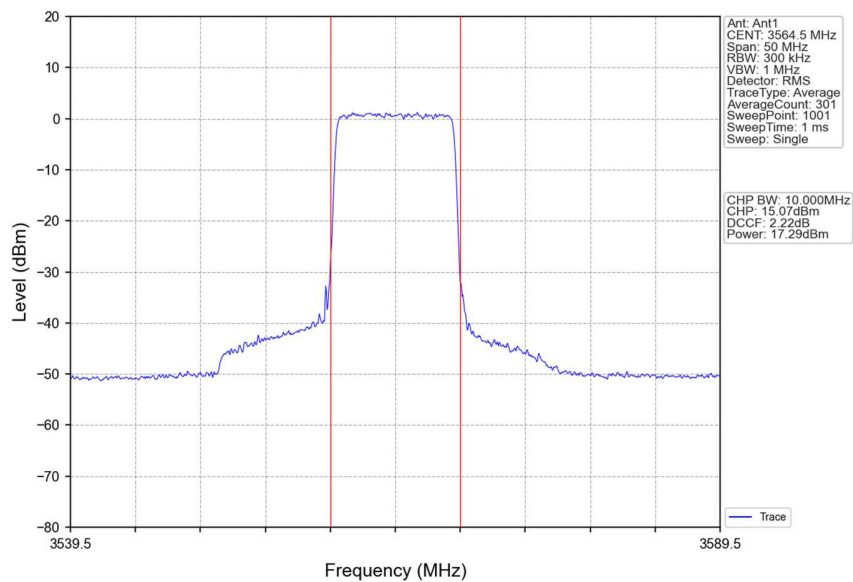

Band48\_20MHz\_64QAM\_LCH\_3560MHz\_RB\_1\_99\_NTNV

Band48\_20MHz\_64QAM\_LCH\_3560MHz\_RB\_50\_0\_NTNV

Band48\_20MHz\_64QAM\_LCH\_3560MHz\_RB\_50\_25\_NTNV

Band48\_20MHz\_64QAM\_LCH\_3560MHz\_RB\_50\_50\_NTNV

Band48\_20MHz\_64QAM\_LCH\_3560MHz\_RB\_100\_0\_NTNV

Band48\_20MHz\_64QAM\_MCH\_3625MHz\_RB\_1\_0\_NTNV

Band48\_20MHz\_64QAM\_MCH\_3625MHz\_RB\_1\_50\_NTNV

Band48 20MHz 64QAM MCH 3625MHz RB 1 99 NTNv

Band48\_20MHz\_64QAM\_MCH\_3625MHz\_RB\_50\_0\_NTNV