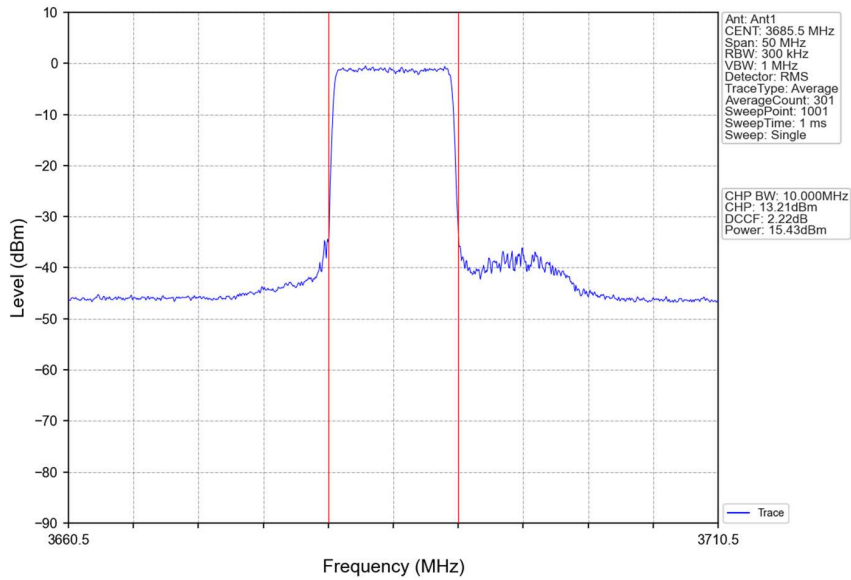

Band48\_20MHz\_16QAM\_HCH\_3690MHz\_RB\_1\_0\_NTNV

Band48\_20MHz\_16QAM\_HCH\_3690MHz\_RB\_1\_50\_NTNV

Band48\_20MHz\_16QAM\_HCH\_3690MHz\_RB\_1\_99\_NTNV

Band48\_20MHz\_16QAM\_HCH\_3690MHz\_RB\_50\_0\_NTNV

Band48 20MHz 16QAM HCH 3690MHz RB 50 25 NTN

Band48\_20MHz\_16QAM\_HCH\_3690MHz\_RB\_50\_50\_NTNV

Band48 20MHz 16QAM HCH 3690MHz RB 100 0 NTN

Band48\_20MHz\_64QAM\_LCH\_3560MHz\_RB\_1\_0\_NTNV

Band48\_20MHz\_64QAM\_LCH\_3560MHz\_RB\_1\_50\_NTNV