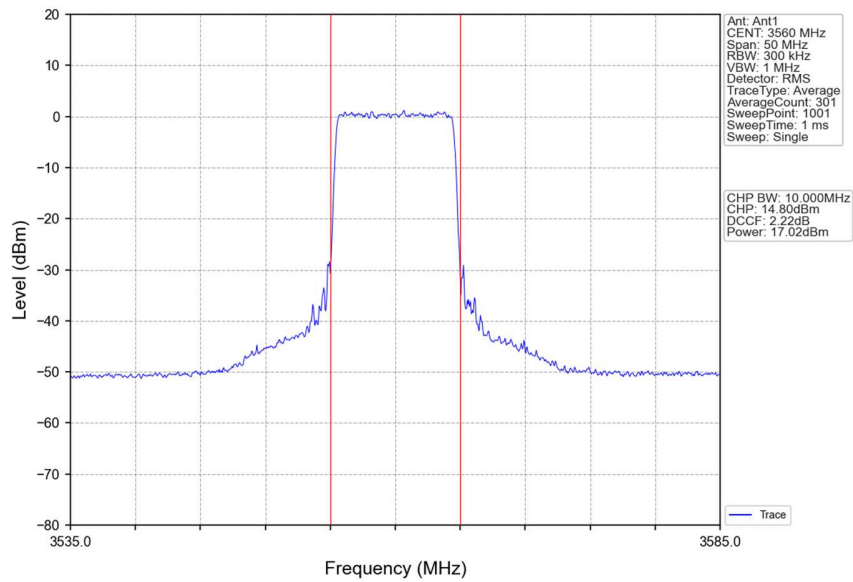

Band48\_20MHz\_64QAM\_LCH\_3560MHz\_RB\_1\_99\_NTNV

Band48\_20MHz\_64QAM\_LCH\_3560MHz\_RB\_50\_0\_NTNV

Band48\_20MHz\_64QAM\_LCH\_3560MHz\_RB\_50\_25\_NTNV

Band48\_20MHz\_64QAM\_LCH\_3560MHz\_RB\_50\_50\_NTNV

Band48\_20MHz\_64QAM\_LCH\_3560MHz\_RB\_100\_0\_NTNV

Band48\_20MHz\_64QAM\_MCH\_3625MHz\_RB\_1\_0\_NTNV

Band48\_20MHz\_64QAM\_MCH\_3625MHz\_RB\_1\_50\_NTNV

Band48 20MHz 64QAM MCH 3625MHz RB 1 99 NTNv

Band48\_20MHz\_64QAM\_MCH\_3625MHz\_RB\_50\_0\_NTNV