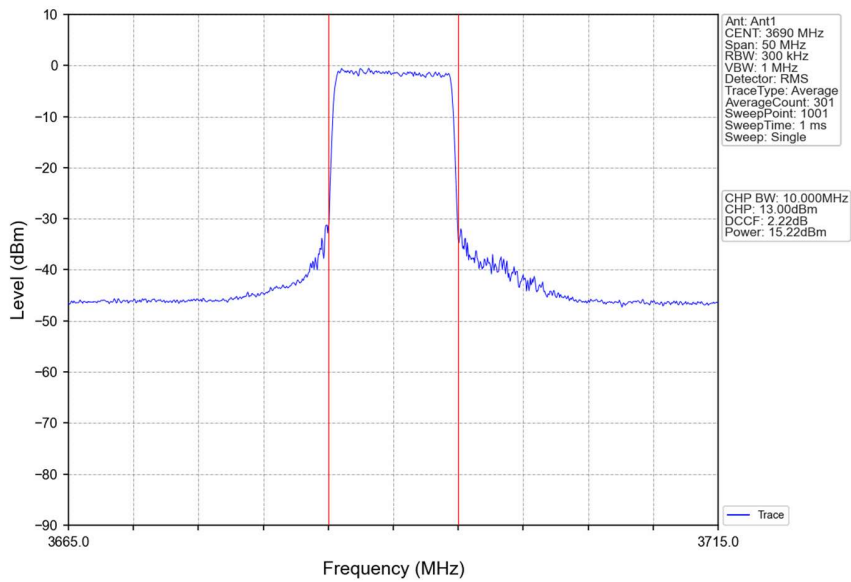

Band48 20MHz 16QAM HCH 3690MHz RB 50 25 NTN