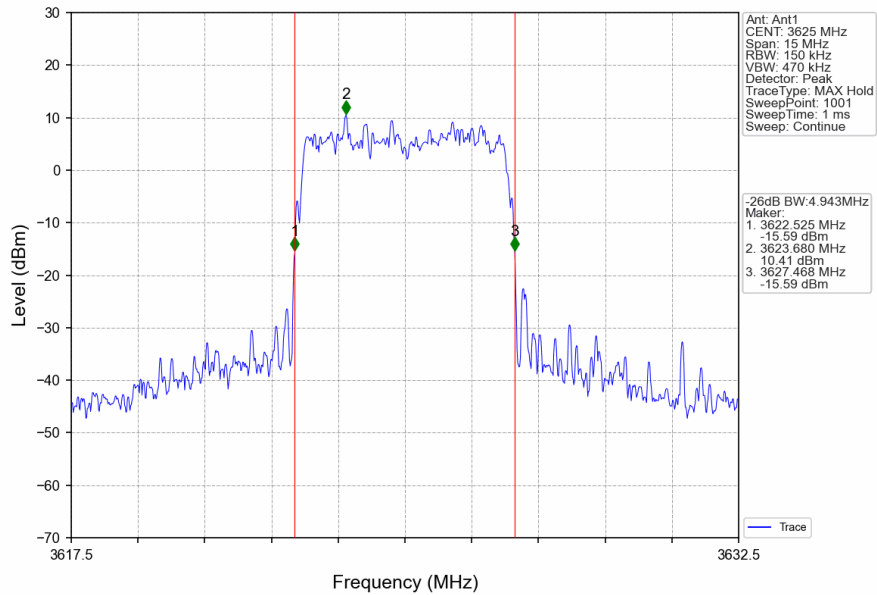

Band48_20MHz_64QAM_HCH_3690MHz_RB_100_0_NTNV

1.2 Band48_XDB

1.2.1 Test Result

Band: 48 / NTNV						
Bandwidth (MHz)	Modulation	Frequency (MHz)	RB Allocation		26dB Bandwidth (MHz)	Verdict
			Size	Offset	Result	
5	QPSK	3552.5	25	0	5.218	Pass
		3625	25	0	4.847	Pass
		3697.5	25	0	5.063	Pass
	16QAM	3552.5	25	0	5.272	Pass
		3625	25	0	5.156	Pass
		3697.5	25	0	5.232	Pass
	64QAM	3552.5	25	0	5.282	Pass
		3625	25	0	4.943	Pass
		3697.5	25	0	5.041	Pass
10	QPSK	3555	50	0	10.238	Pass
		3625	50	0	9.726	Pass
		3695	50	0	9.892	Pass
	16QAM	3555	50	0	10.193	Pass
		3625	50	0	9.791	Pass
		3695	50	0	9.849	Pass
	64QAM	3555	50	0	10.200	Pass
		3625	50	0	9.906	Pass
		3695	50	0	10.001	Pass
15	QPSK	3557.5	75	0	15.171	Pass
		3625	75	0	14.440	Pass
		3692.5	75	0	14.617	Pass
	16QAM	3557.5	75	0	15.140	Pass
		3625	75	0	14.568	Pass
		3692.5	75	0	14.892	Pass
	64QAM	3557.5	75	0	15.163	Pass
		3625	75	0	14.518	Pass
		3692.5	75	0	14.641	Pass
20	QPSK	3560	100	0	20.082	Pass
		3625	100	0	20.020	Pass
		3690	100	0	19.298	Pass
	16QAM	3560	100	0	20.076	Pass
		3625	100	0	19.487	Pass
		3690	100	0	19.355	Pass
	64QAM	3560	100	0	20.062	Pass
		3625	100	0	19.361	Pass
		3690	100	0	19.340	Pass

1.2.2 Test Graph

Band48_5MHz_16QAM_MCH_3625MHz_RB_25_0_NTNV

Band48_5MHz_16QAM_HCH_3697.5MHz_RB_25_0_NTNV

Band48_5MHz_64QAM_LCH_3552.5MHz_RB_25_0_NTNV

Band48_5MHz_64QAM_MCH_3625MHz_RB_25_0_NTNV

Band48_5MHz_64QAM_HCH_3697.5MHz_RB_25_0_NTNV

Band48_10MHz_QPSK_LCH_3555MHz_RB_50_0_NTNV

Band48_10MHz_QPSK_MCH_3625MHz_RB_50_0_NTNV

Band48_10MHz_QPSK_HCH_3695MHz_RB_50_0_NTNV

Band48_15MHz_QPSK_LCH_3557.5MHz_RB_75_0_NTNV

Band48_15MHz_QPSK_MCH_3625MHz_RB_75_0_NTNV