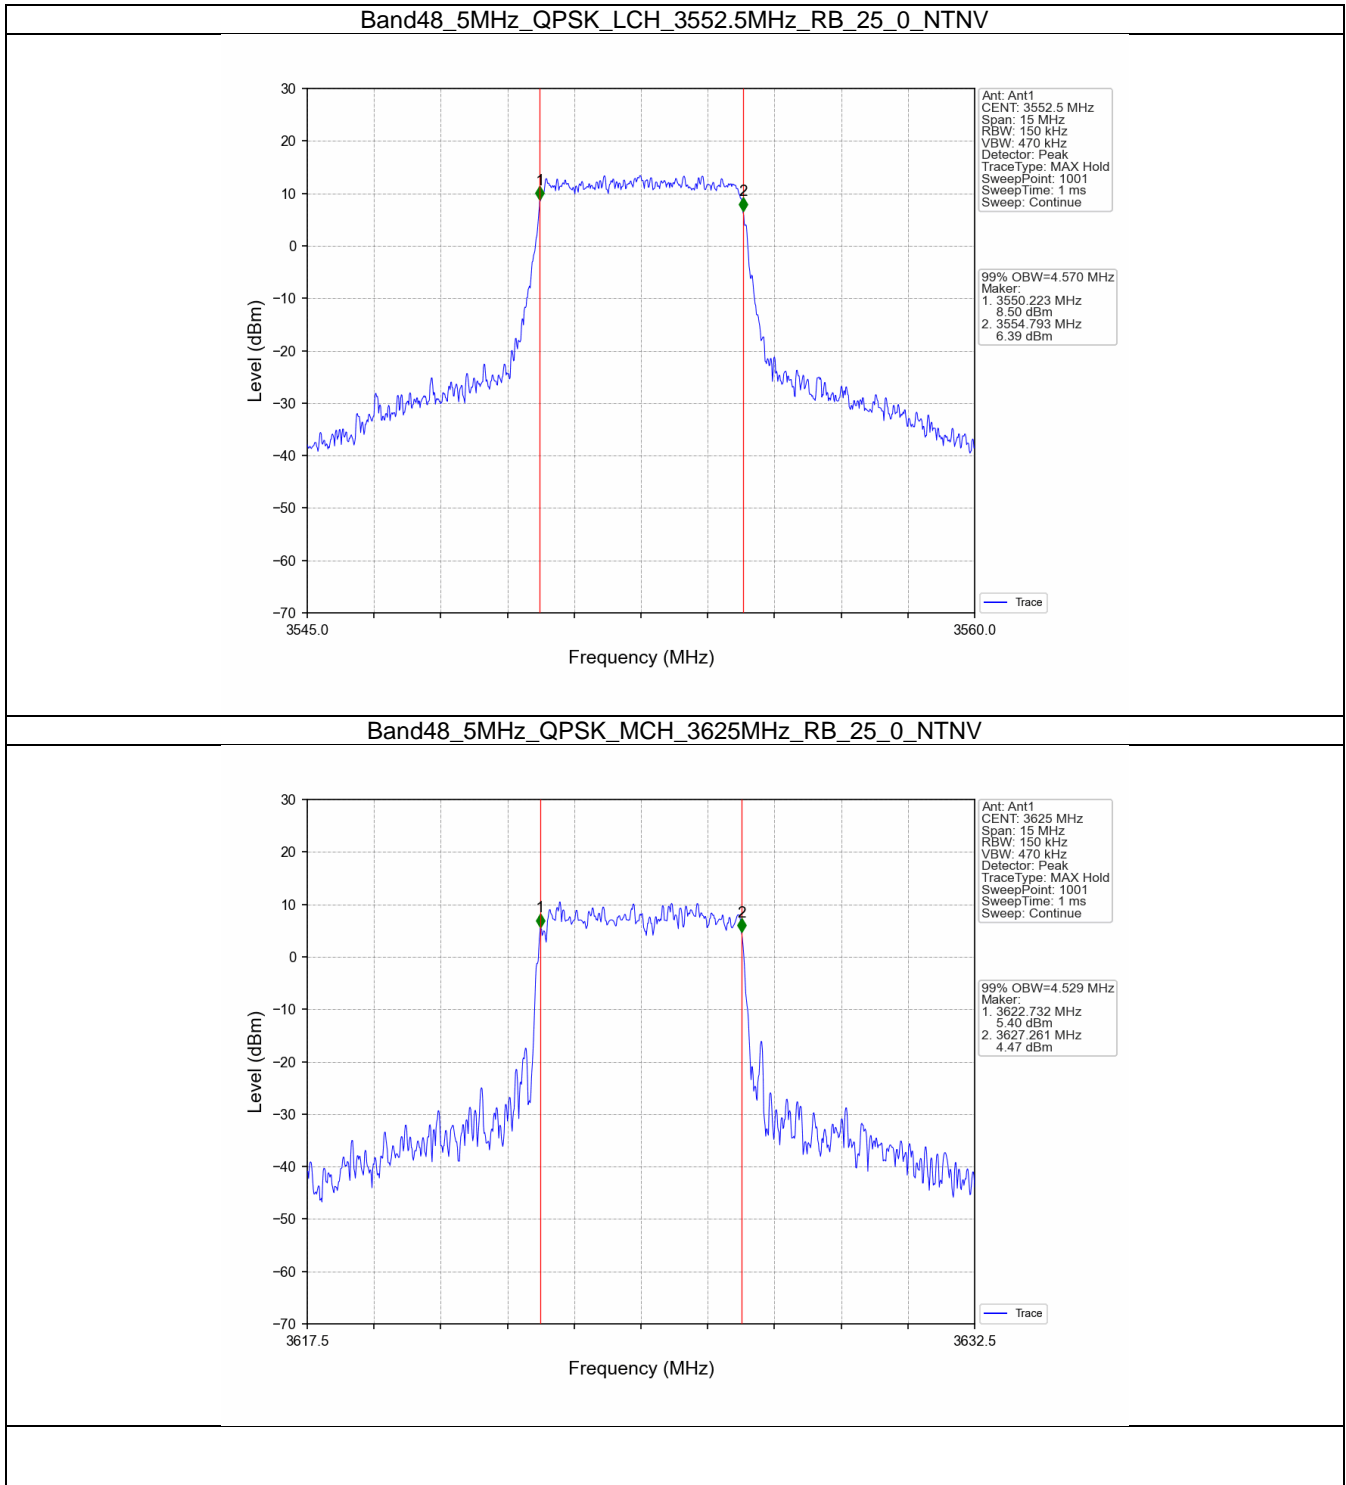

1. 99% & 26dB Bandwidth

1.1 Band48_OBW

1.1.1 Test Result

Band: 48 / NTNV						
Bandwidth (MHz)	Modulation	Frequency (MHz)	RB Allocation		99% Occupied Bandwidth (MHz)	Verdict
			Size	Offset	Result	
5	QPSK	3552.5	25	0	4.570	Pass
		3625	25	0	4.529	Pass
		3697.5	25	0	4.566	Pass
	16QAM	3552.5	25	0	4.578	Pass
		3625	25	0	4.552	Pass
		3697.5	25	0	4.540	Pass
	64QAM	3552.5	25	0	4.577	Pass
		3625	25	0	4.537	Pass
		3697.5	25	0	4.563	Pass
10	QPSK	3555	50	0	9.100	Pass
		3625	50	0	9.067	Pass
		3695	50	0	9.024	Pass
	16QAM	3555	50	0	9.079	Pass
		3625	50	0	9.079	Pass
		3695	50	0	9.084	Pass
	64QAM	3555	50	0	9.066	Pass
		3625	50	0	9.070	Pass
		3695	50	0	9.073	Pass
15	QPSK	3557.5	75	0	13.606	Pass
		3625	75	0	13.555	Pass
		3692.5	75	0	13.643	Pass
	16QAM	3557.5	75	0	13.593	Pass
		3625	75	0	13.505	Pass
		3692.5	75	0	13.562	Pass
	64QAM	3557.5	75	0	13.594	Pass
		3625	75	0	13.632	Pass
		3692.5	75	0	13.563	Pass
20	QPSK	3560	100	0	18.090	Pass
		3625	100	0	18.045	Pass
		3690	100	0	18.026	Pass
	16QAM	3560	100	0	18.152	Pass
		3625	100	0	18.025	Pass
		3690	100	0	18.069	Pass
	64QAM	3560	100	0	18.081	Pass
		3625	100	0	18.102	Pass
		3690	100	0	18.115	Pass

1.1.2 Test Graph