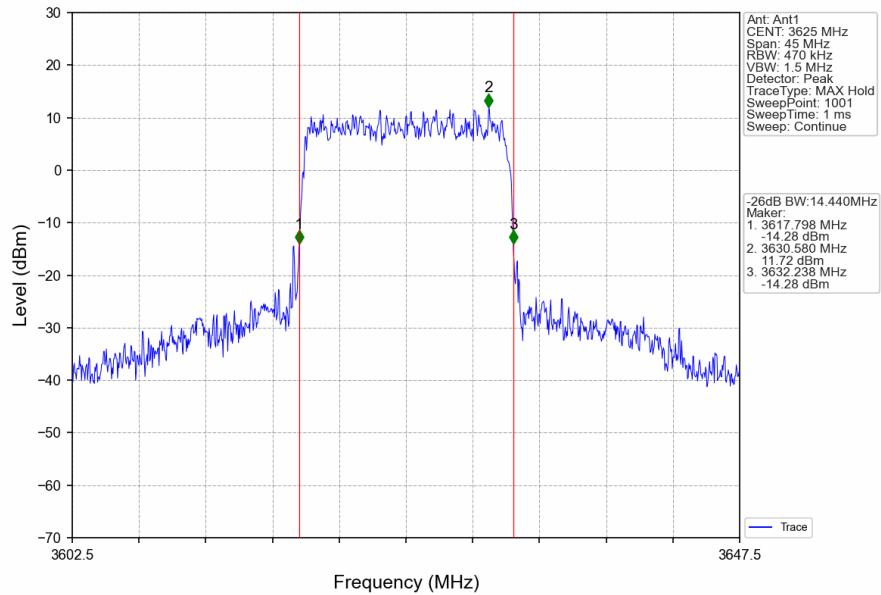

1.2.2 Test Graph

Band48_5MHz_16QAM_MCH_3625MHz_RB_25_0_NTNV

Band48_5MHz_16QAM_HCH_3697.5MHz_RB_25_0_NTNV

Band48_5MHz_64QAM_LCH_3552.5MHz_RB_25_0_NTNV

Band48_5MHz_64QAM_MCH_3625MHz_RB_25_0_NTNV

Band48_5MHz_64QAM_HCH_3697.5MHz_RB_25_0_NTNV

Band48_10MHz_QPSK_LCH_3555MHz_RB_50_0_NTNV

Band48_10MHz_QPSK_MCH_3625MHz_RB_50_0_NTNV

Band48_10MHz_QPSK_HCH_3695MHz_RB_50_0_NTNV

Band48_15MHz_QPSK_LCH_3557.5MHz_RB_75_0_NTNV

Band48_15MHz_QPSK_MCH_3625MHz_RB_75_0_NTNV

Band48_15MHz_QPSK_HCH_3692.5MHz_RB_75_0_NTNV

Band48_15MHz_16QAM_LCH_3557.5MHz_RB_75_0_NTNV

Band48_15MHz_16QAM_MCH_3625MHz_RB_75_0_NTNV

Band48_15MHz_16QAM_HCH_3692.5MHz_RB_75_0_NTNV

Band48_15MHz_64QAM_LCH_3557.5MHz_RB_75_0_NTNV