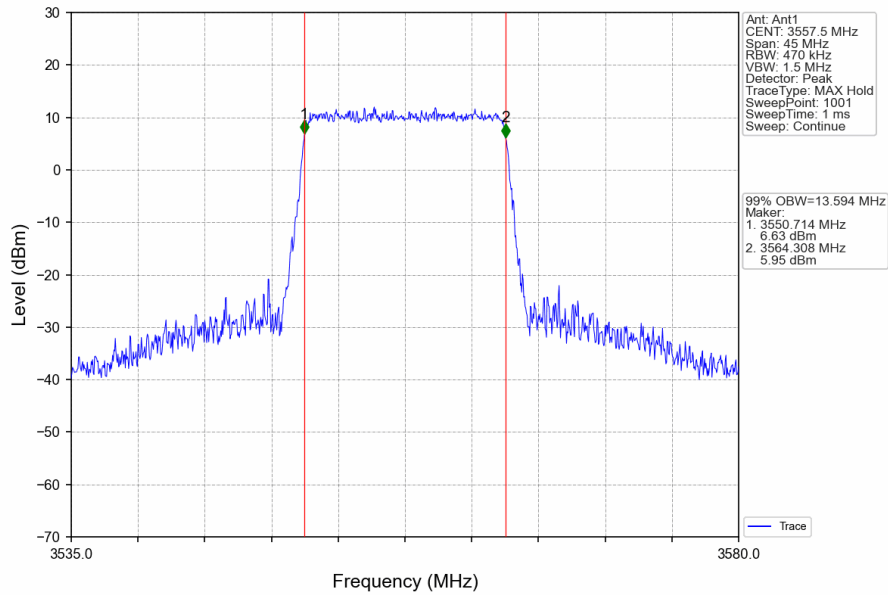

Band48_15MHz_QPSK_HCH_3692.5MHz_RB_75_0_NTNV

Band48_15MHz_16QAM_LCH_3557.5MHz_RB_75_0_NTNV

Band48_15MHz_16QAM_MCH_3625MHz_RB_75_0_NTNV

Band48_15MHz_16QAM_HCH_3692.5MHz_RB_75_0_NTNV

Band48_15MHz_64QAM_LCH_3557.5MHz_RB_75_0_NTNV