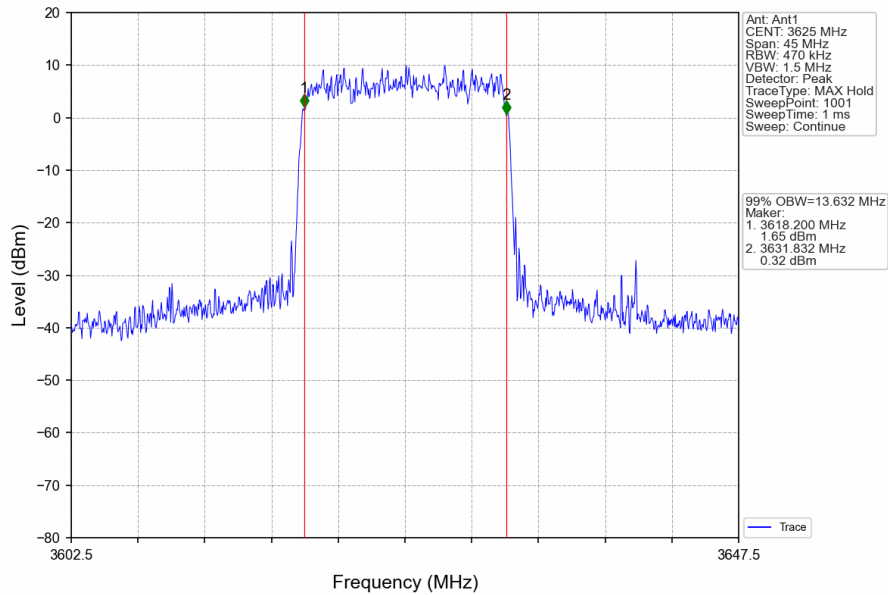

Band48_15MHz_64QAM_MCH_3625MHz_RB_75_0_NTNV