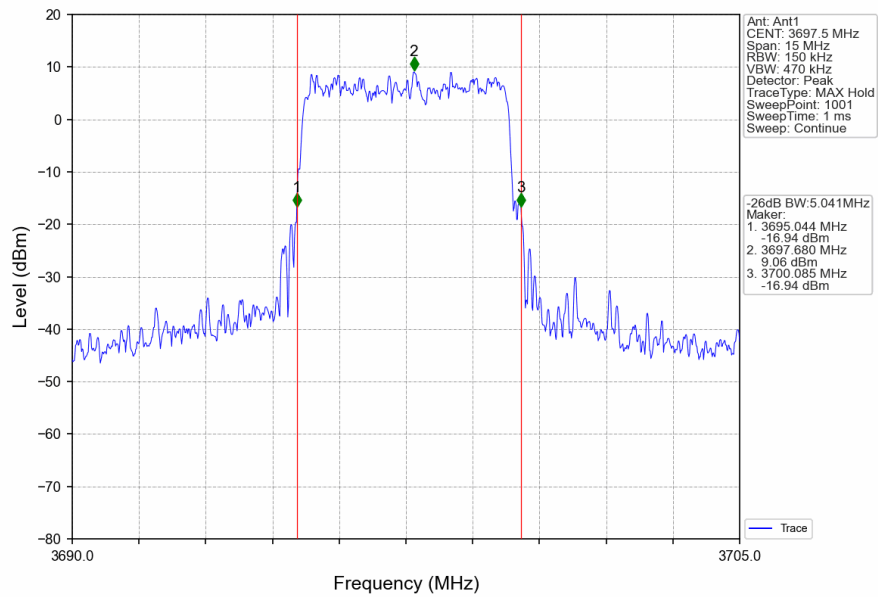

1.2.2 Test Graph

Band48_5MHz_16QAM_MCH_3625MHz_RB_25_0_NTNV

Band48_5MHz_16QAM_HCH_3697.5MHz_RB_25_0_NTNV

Band48_5MHz_64QAM_LCH_3552.5MHz_RB_25_0_NTNV

Band48_5MHz_64QAM_MCH_3625MHz_RB_25_0_NTNV

Band48_5MHz_64QAM_HCH_3697.5MHz_RB_25_0_NTNV

Band48_10MHz_QPSK_LCH_3555MHz_RB_50_0_NTNV

Band48_10MHz_QPSK_MCH_3625MHz_RB_50_0_NTNV

Band48_10MHz_QPSK_HCH_3695MHz_RB_50_0_NTNV

Band48_15MHz_QPSK_LCH_3557.5MHz_RB_75_0_NTNV

Band48_15MHz_QPSK_MCH_3625MHz_RB_75_0_NTNV