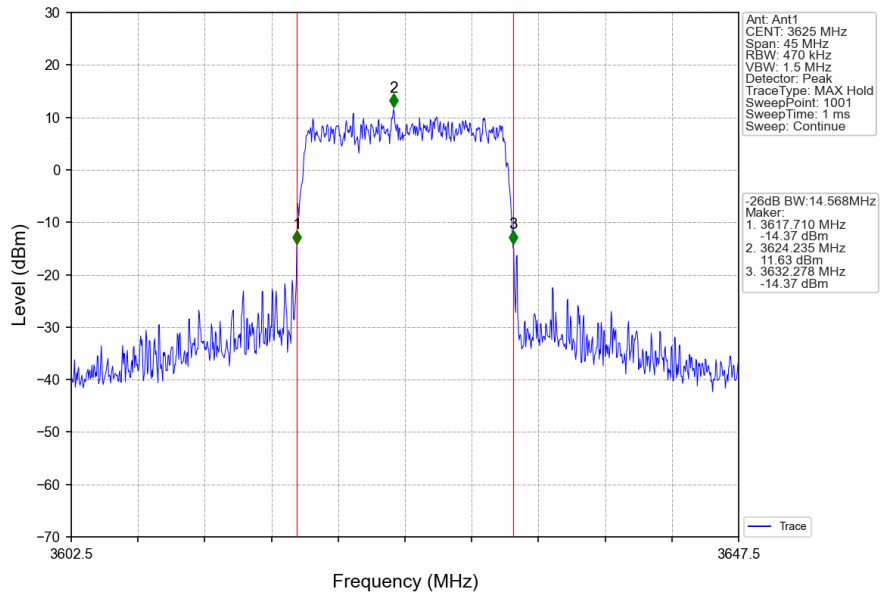

Band48_15MHz_16QAM_MCH_3625MHz_RB_75_0_NTNV