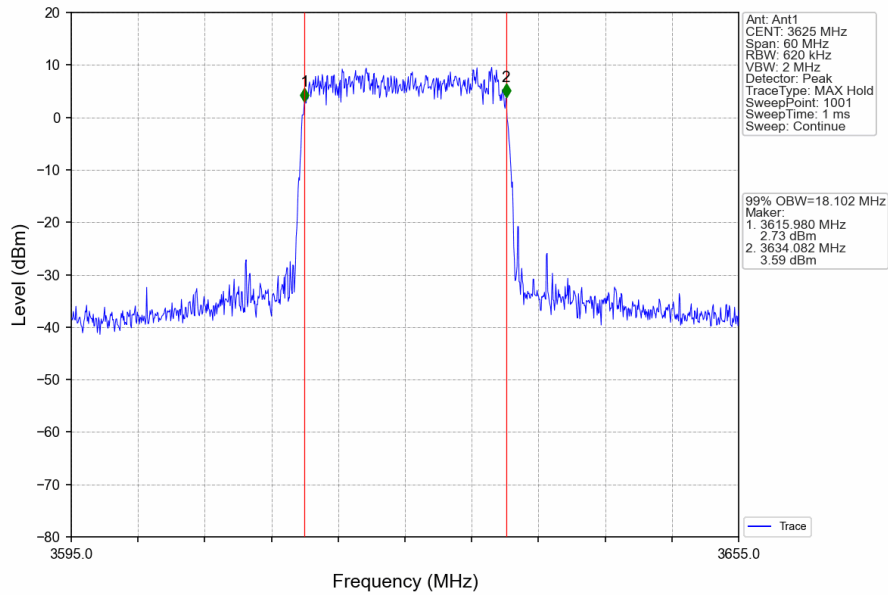

Band48_20MHz_16QAM_LCH_3560MHz_RB_100_0_NTNV

Band48_20MHz_16QAM_MCH_3625MHz_RB_100_0_NTNV

Band48_20MHz_16QAM_HCH_3690MHz_RB_100_0_NTNV

Band48_20MHz_64QAM_LCH_3560MHz_RB_100_0_NTNV

Band48_20MHz_64QAM_MCH_3625MHz_RB_100_0_NTNV

Band48_20MHz_64QAM_HCH_3690MHz_RB_100_0_NTNV

1.2 Band48_XDB

1.2.1 Test Result

Band: 48 / NTNV						
Bandwidth (MHz)	Modulation	Frequency (MHz)	RB Allocation		26dB Bandwidth (MHz)	Verdict
			Size	Offset	Result	
5	QPSK	3552.5	25	0	5.218	Pass
		3625	25	0	4.847	Pass
		3697.5	25	0	5.063	Pass
	16QAM	3552.5	25	0	5.272	Pass
		3625	25	0	5.156	Pass
		3697.5	25	0	5.232	Pass
	64QAM	3552.5	25	0	5.282	Pass
		3625	25	0	4.943	Pass
		3697.5	25	0	5.041	Pass
10	QPSK	3555	50	0	10.238	Pass
		3625	50	0	9.726	Pass
		3695	50	0	9.892	Pass
	16QAM	3555	50	0	10.193	Pass
		3625	50	0	9.791	Pass
		3695	50	0	9.849	Pass
	64QAM	3555	50	0	10.200	Pass
		3625	50	0	9.906	Pass
		3695	50	0	10.001	Pass
15	QPSK	3557.5	75	0	15.171	Pass
		3625	75	0	14.440	Pass
		3692.5	75	0	14.617	Pass
	16QAM	3557.5	75	0	15.140	Pass
		3625	75	0	14.568	Pass
		3692.5	75	0	14.892	Pass
	64QAM	3557.5	75	0	15.163	Pass
		3625	75	0	14.518	Pass
		3692.5	75	0	14.641	Pass
20	QPSK	3560	100	0	20.082	Pass
		3625	100	0	20.020	Pass
		3690	100	0	19.298	Pass
	16QAM	3560	100	0	20.076	Pass
		3625	100	0	19.487	Pass
		3690	100	0	19.355	Pass
	64QAM	3560	100	0	20.062	Pass
		3625	100	0	19.361	Pass
		3690	100	0	19.340	Pass