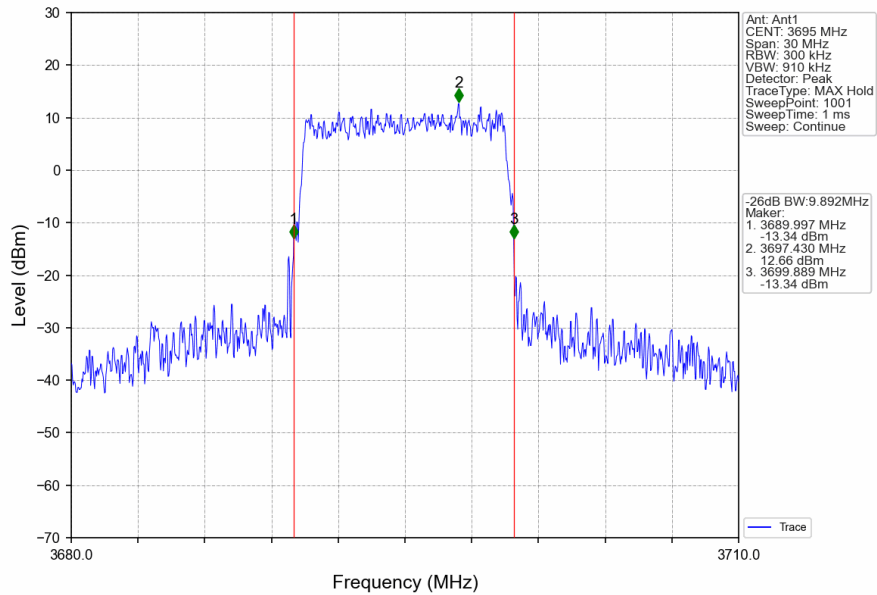

1.2.2 Test Graph

Band48_5MHz_16QAM_MCH_3625MHz_RB_25_0_NTNV

Band48_5MHz_16QAM_HCH_3697.5MHz_RB_25_0_NTNV

Band48_5MHz_64QAM_LCH_3552.5MHz_RB_25_0_NTNV

Band48_5MHz_64QAM_MCH_3625MHz_RB_25_0_NTNV

Band48_5MHz_64QAM_HCH_3697.5MHz_RB_25_0_NTNV

Band48_10MHz_QPSK_LCH_3555MHz_RB_50_0_NTNV

Band48_10MHz_QPSK_MCH_3625MHz_RB_50_0_NTNV

Band48_10MHz_QPSK_HCH_3695MHz_RB_50_0_NTNV

Band48_15MHz_QPSK_LCH_3557.5MHz_RB_75_0_NTNV

Band48_15MHz_QPSK_MCH_3625MHz_RB_75_0_NTNV