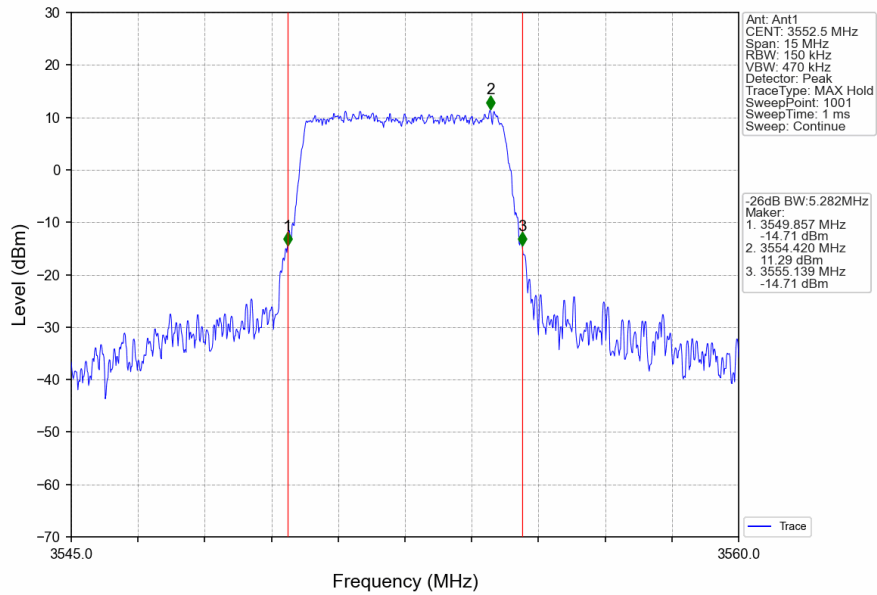

1.2.2 Test Graph

Band48_5MHz_16QAM_MCH_3625MHz_RB_25_0_NTNV

Band48_5MHz_16QAM_HCH_3697.5MHz_RB_25_0_NTNV

Band48_5MHz_64QAM_LCH_3552.5MHz_RB_25_0_NTNV

Band48_5MHz_64QAM_MCH_3625MHz_RB_25_0_NTNV

Band48_5MHz_64QAM_HCH_3697.5MHz_RB_25_0_NTNV

Band48_10MHz_QPSK_LCH_3555MHz_RB_50_0_NTNV

Band48_10MHz_QPSK_MCH_3625MHz_RB_50_0_NTNV

Band48_10MHz_QPSK_HCH_3695MHz_RB_50_0_NTNV

Band48_15MHz_QPSK_LCH_3557.5MHz_RB_75_0_NTNV

Band48_15MHz_QPSK_MCH_3625MHz_RB_75_0_NTNV