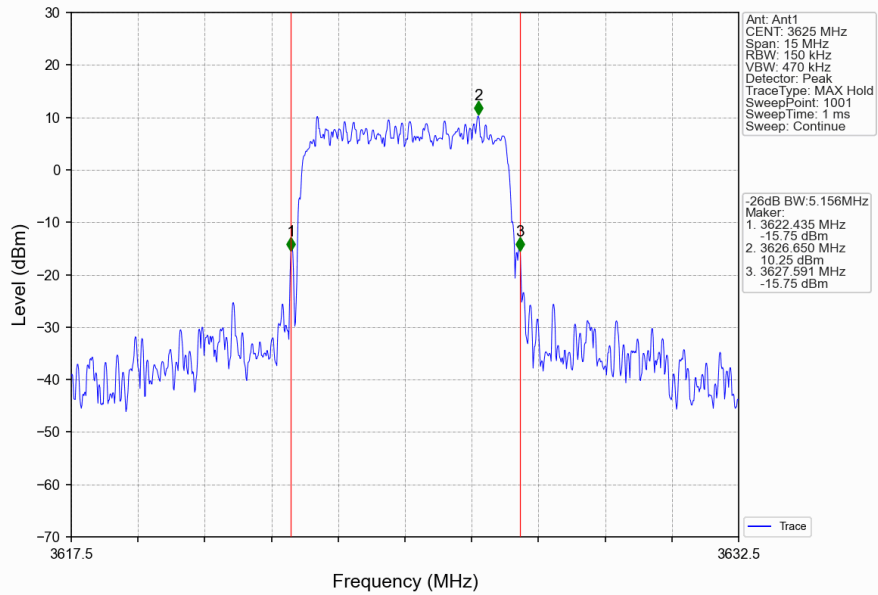

Band48_20MHz_64QAM_HCH_3690MHz_RB_100_0_NTNV

1.2 Band48_XDB

1.2.1 Test Result

Band: 48 / NTNV						
Bandwidth (MHz)	Modulation	Frequency (MHz)	RB Allocation		26dB Bandwidth (MHz)	Verdict
			Size	Offset	Result	
5	QPSK	3552.5	25	0	5.218	Pass
		3625	25	0	4.847	Pass
		3697.5	25	0	5.063	Pass
	16QAM	3552.5	25	0	5.272	Pass
		3625	25	0	5.156	Pass
		3697.5	25	0	5.232	Pass
	64QAM	3552.5	25	0	5.282	Pass
		3625	25	0	4.943	Pass
		3697.5	25	0	5.041	Pass
10	QPSK	3555	50	0	10.238	Pass
		3625	50	0	9.726	Pass
		3695	50	0	9.892	Pass
	16QAM	3555	50	0	10.193	Pass
		3625	50	0	9.791	Pass
		3695	50	0	9.849	Pass
	64QAM	3555	50	0	10.200	Pass
		3625	50	0	9.906	Pass
		3695	50	0	10.001	Pass
15	QPSK	3557.5	75	0	15.171	Pass
		3625	75	0	14.440	Pass
		3692.5	75	0	14.617	Pass
	16QAM	3557.5	75	0	15.140	Pass
		3625	75	0	14.568	Pass
		3692.5	75	0	14.892	Pass
	64QAM	3557.5	75	0	15.163	Pass
		3625	75	0	14.518	Pass
		3692.5	75	0	14.641	Pass
20	QPSK	3560	100	0	20.082	Pass
		3625	100	0	20.020	Pass
		3690	100	0	19.298	Pass
	16QAM	3560	100	0	20.076	Pass
		3625	100	0	19.487	Pass
		3690	100	0	19.355	Pass
	64QAM	3560	100	0	20.062	Pass
		3625	100	0	19.361	Pass
		3690	100	0	19.340	Pass

1.2.2 Test Graph

Band48_5MHz_16QAM_MCH_3625MHz_RB_25_0_NTNV

Band48_5MHz_16QAM_HCH_3697.5MHz_RB_25_0_NTNV

Band48_5MHz_64QAM_LCH_3552.5MHz_RB_25_0_NTNV

Band48_5MHz_64QAM_MCH_3625MHz_RB_25_0_NTNV

Band48_5MHz_64QAM_HCH_3697.5MHz_RB_25_0_NTNV