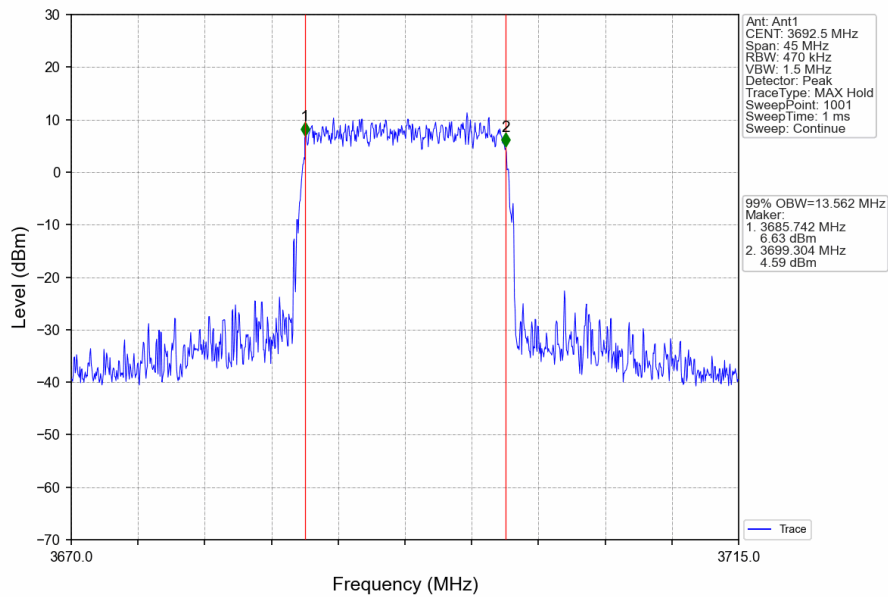

Band48_15MHz_QPSK_HCH_3692.5MHz_RB_75_0_NTNV

Band48_15MHz_16QAM_LCH_3557.5MHz_RB_75_0_NTNV

Band48_15MHz_16QAM_MCH_3625MHz_RB_75_0_NTNV

Band48_15MHz_16QAM_HCH_3692.5MHz_RB_75_0_NTNV

Band48_15MHz_64QAM_LCH_3557.5MHz_RB_75_0_NTNV