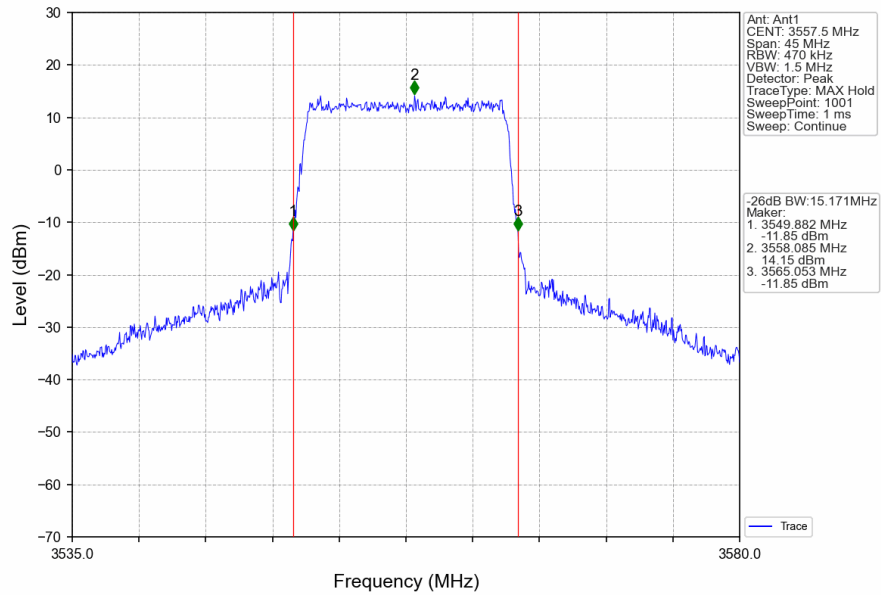

1.2.2 Test Graph

Band48_5MHz_16QAM_MCH_3625MHz_RB_25_0_NTNV

Band48_5MHz_16QAM_HCH_3697.5MHz_RB_25_0_NTNV

Band48_5MHz_64QAM_LCH_3552.5MHz_RB_25_0_NTNV

Band48_5MHz_64QAM_MCH_3625MHz_RB_25_0_NTNV

Band48_5MHz_64QAM_HCH_3697.5MHz_RB_25_0_NTNV

Band48_10MHz_QPSK_LCH_3555MHz_RB_50_0_NTNV

Band48_10MHz_QPSK_MCH_3625MHz_RB_50_0_NTNV

Band48_10MHz_QPSK_HCH_3695MHz_RB_50_0_NTNV

Band48_15MHz_QPSK_LCH_3557.5MHz_RB_75_0_NTNV

Band48_15MHz_QPSK_MCH_3625MHz_RB_75_0_NTNV

Band48_15MHz_QPSK_HCH_3692.5MHz_RB_75_0_NTNV

Band48_15MHz_16QAM_LCH_3557.5MHz_RB_75_0_NTNV

Band48_15MHz_16QAM_MCH_3625MHz_RB_75_0_NTNV

Band48_15MHz_16QAM_HCH_3692.5MHz_RB_75_0_NTNV

Band48_15MHz_64QAM_LCH_3557.5MHz_RB_75_0_NTNV