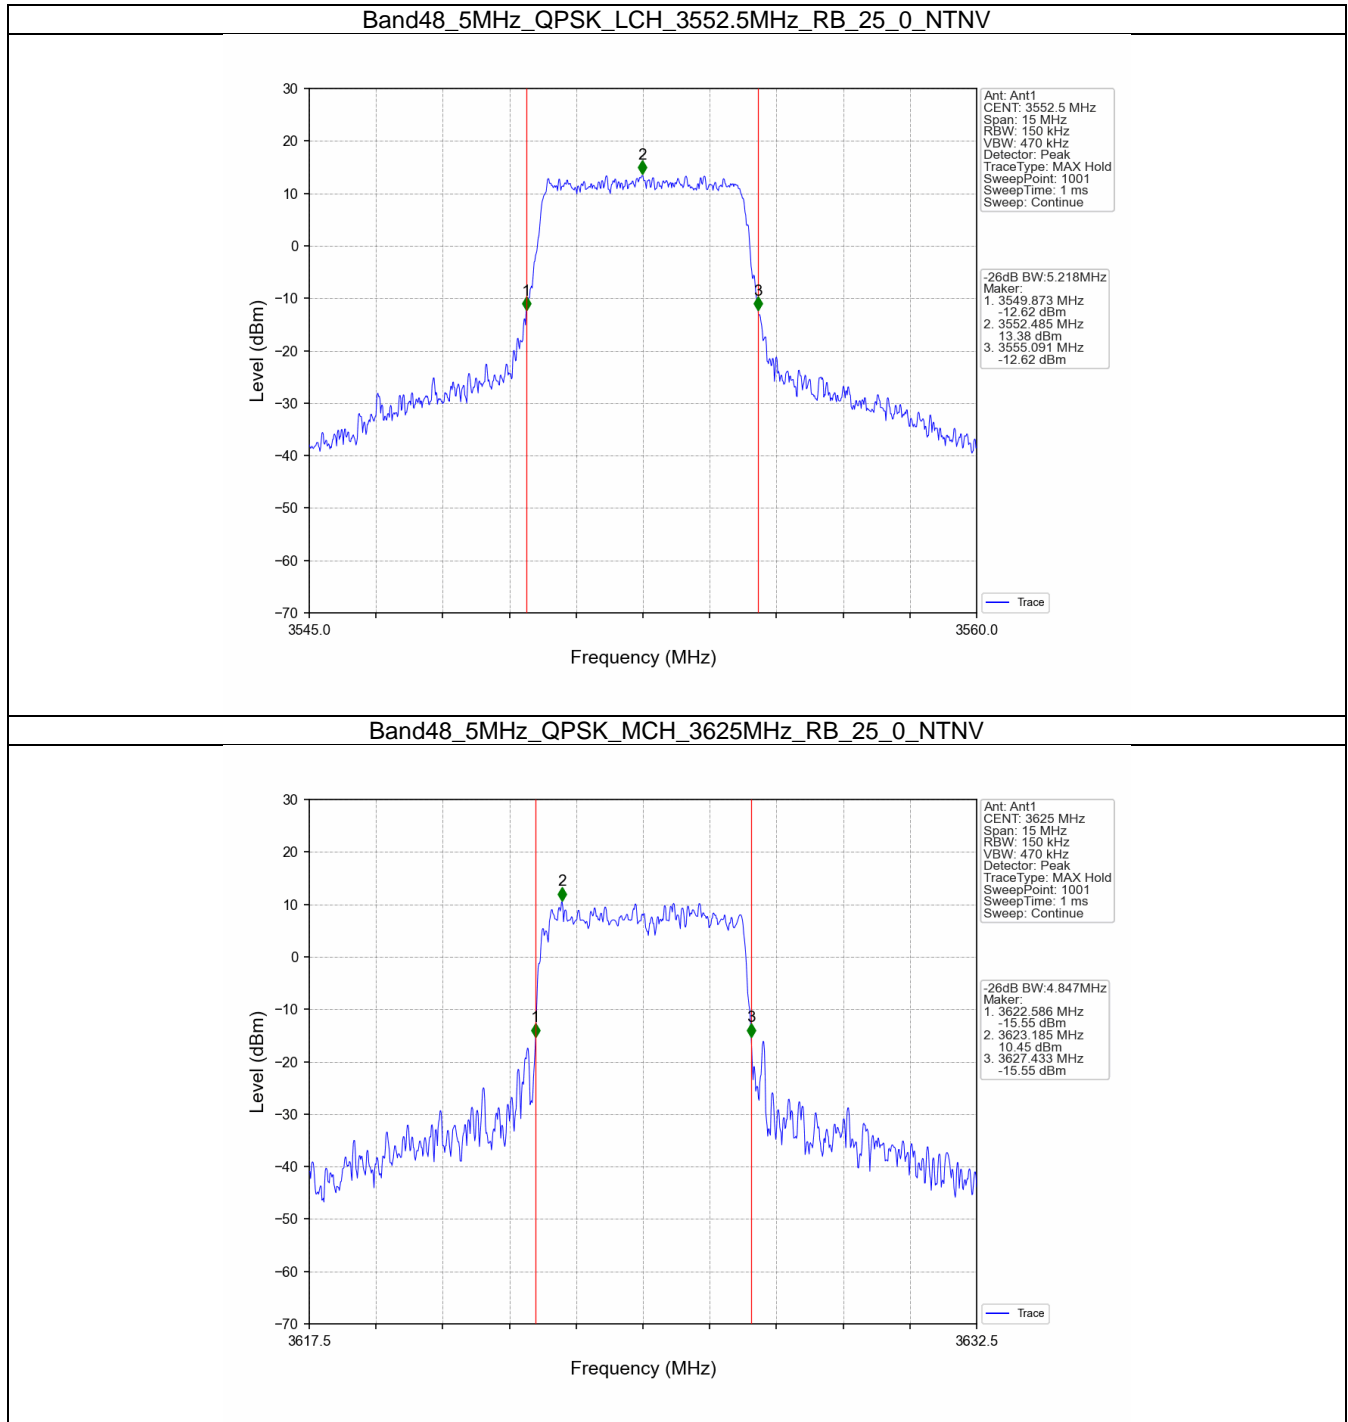

Band48_20MHz_64QAM_HCH_3690MHz_RB_100_0_NTNV

1.2 Band48_XDB

1.2.1 Test Result

Band: 48 / NTNV						
Bandwidth (MHz)	Modulation	Frequency (MHz)	RB Allocation		26dB Bandwidth (MHz)	Verdict
			Size	Offset	Result	
5	QPSK	3552.5	25	0	5.218	Pass
		3625	25	0	4.847	Pass
		3697.5	25	0	5.063	Pass
	16QAM	3552.5	25	0	5.272	Pass
		3625	25	0	5.156	Pass
		3697.5	25	0	5.232	Pass
	64QAM	3552.5	25	0	5.282	Pass
		3625	25	0	4.943	Pass
		3697.5	25	0	5.041	Pass
10	QPSK	3555	50	0	10.238	Pass
		3625	50	0	9.726	Pass
		3695	50	0	9.892	Pass
	16QAM	3555	50	0	10.193	Pass
		3625	50	0	9.791	Pass
		3695	50	0	9.849	Pass
	64QAM	3555	50	0	10.200	Pass
		3625	50	0	9.906	Pass
		3695	50	0	10.001	Pass
15	QPSK	3557.5	75	0	15.171	Pass
		3625	75	0	14.440	Pass
		3692.5	75	0	14.617	Pass
	16QAM	3557.5	75	0	15.140	Pass
		3625	75	0	14.568	Pass
		3692.5	75	0	14.892	Pass
	64QAM	3557.5	75	0	15.163	Pass
		3625	75	0	14.518	Pass
		3692.5	75	0	14.641	Pass
20	QPSK	3560	100	0	20.082	Pass
		3625	100	0	20.020	Pass
		3690	100	0	19.298	Pass
	16QAM	3560	100	0	20.076	Pass
		3625	100	0	19.487	Pass
		3690	100	0	19.355	Pass
	64QAM	3560	100	0	20.062	Pass
		3625	100	0	19.361	Pass
		3690	100	0	19.340	Pass

1.2.2 Test Graph

Band48_5MHz_16QAM_MCH_3625MHz_RB_25_0_NTNV

Band48_5MHz_16QAM_HCH_3697.5MHz_RB_25_0_NTNV

Band48_5MHz_64QAM_LCH_3552.5MHz_RB_25_0_NTNV

Band48_5MHz_64QAM_MCH_3625MHz_RB_25_0_NTNV

Band48_5MHz_64QAM_HCH_3697.5MHz_RB_25_0_NTNV