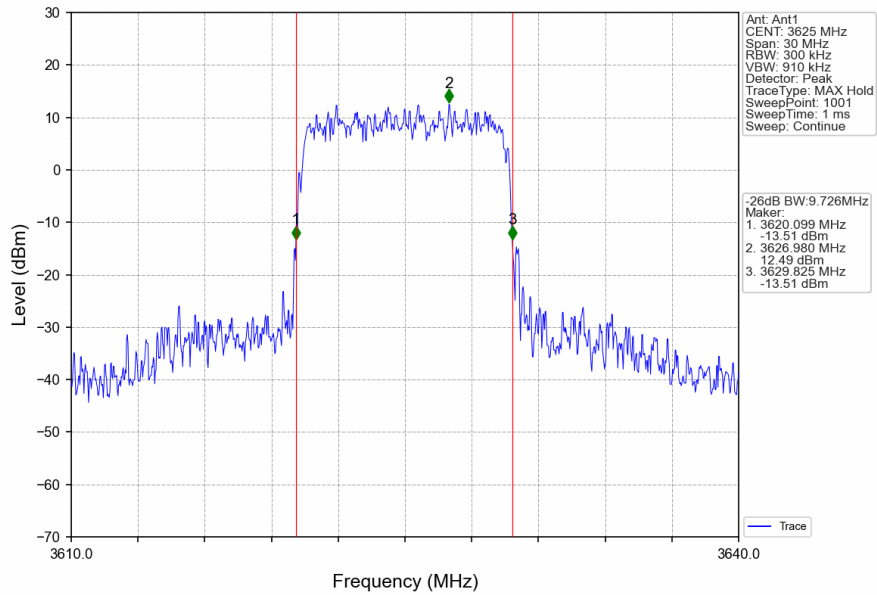

1.2.2 Test Graph

Band48_5MHz_16QAM_MCH_3625MHz_RB_25_0_NTNV

Band48_5MHz_16QAM_HCH_3697.5MHz_RB_25_0_NTNV

Band48_5MHz_64QAM_LCH_3552.5MHz_RB_25_0_NTNV

Band48_5MHz_64QAM_MCH_3625MHz_RB_25_0_NTNV

Band48_5MHz_64QAM_HCH_3697.5MHz_RB_25_0_NTNV

Band48_10MHz_QPSK_LCH_3555MHz_RB_50_0_NTNV

Band48_10MHz_QPSK_MCH_3625MHz_RB_50_0_NTNV

Band48_10MHz_QPSK_HCH_3695MHz_RB_50_0_NTNV

Band48_15MHz_QPSK_LCH_3557.5MHz_RB_75_0_NTNV

Band48_15MHz_QPSK_MCH_3625MHz_RB_75_0_NTNV