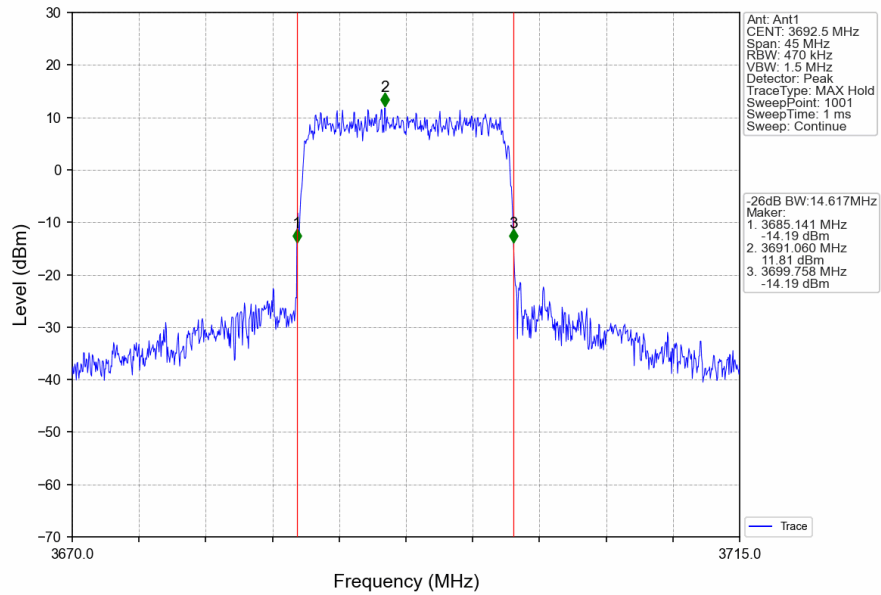

1.2.2 Test Graph

Band48_5MHz_16QAM_MCH_3625MHz_RB_25_0_NTNV

Band48_5MHz_16QAM_HCH_3697.5MHz_RB_25_0_NTNV

Band48_5MHz_64QAM_LCH_3552.5MHz_RB_25_0_NTNV

Band48_5MHz_64QAM_MCH_3625MHz_RB_25_0_NTNV

Band48_5MHz_64QAM_HCH_3697.5MHz_RB_25_0_NTNV

Band48_10MHz_QPSK_LCH_3555MHz_RB_50_0_NTNV

Band48_10MHz_QPSK_MCH_3625MHz_RB_50_0_NTNV

Band48_10MHz_QPSK_HCH_3695MHz_RB_50_0_NTNV

Band48_15MHz_QPSK_LCH_3557.5MHz_RB_75_0_NTNV

Band48_15MHz_QPSK_MCH_3625MHz_RB_75_0_NTNV

Band48_15MHz_QPSK_HCH_3692.5MHz_RB_75_0_NTNV

Band48_15MHz_16QAM_LCH_3557.5MHz_RB_75_0_NTNV

Band48_15MHz_16QAM_MCH_3625MHz_RB_75_0_NTNV

Band48_15MHz_16QAM_HCH_3692.5MHz_RB_75_0_NTNV

Band48_15MHz_64QAM_LCH_3557.5MHz_RB_75_0_NTNV