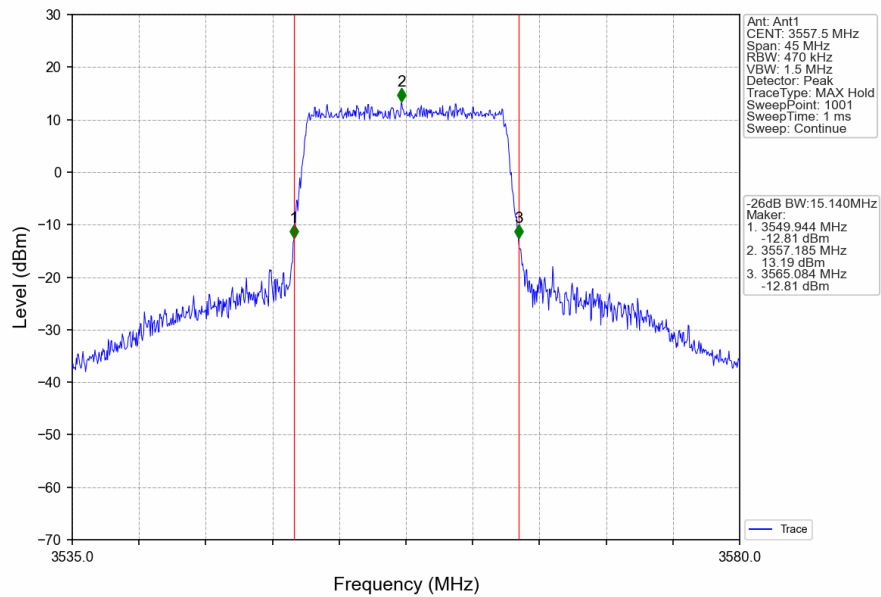

1.2.2 Test Graph

Band48_5MHz_16QAM_MCH_3625MHz_RB_25_0_NTNV

Band48_5MHz_16QAM_HCH_3697.5MHz_RB_25_0_NTNV

Band48_5MHz_64QAM_LCH_3552.5MHz_RB_25_0_NTNV

Band48_5MHz_64QAM_MCH_3625MHz_RB_25_0_NTNV

Band48_5MHz_64QAM_HCH_3697.5MHz_RB_25_0_NTNV

Band48_10MHz_QPSK_LCH_3555MHz_RB_50_0_NTNV

Band48_10MHz_QPSK_MCH_3625MHz_RB_50_0_NTNV

Band48_10MHz_QPSK_HCH_3695MHz_RB_50_0_NTNV

Band48_15MHz_QPSK_LCH_3557.5MHz_RB_75_0_NTNV

Band48_15MHz_QPSK_MCH_3625MHz_RB_75_0_NTNV

Band48_15MHz_QPSK_HCH_3692.5MHz_RB_75_0_NTNV

Band48_15MHz_16QAM_LCH_3557.5MHz_RB_75_0_NTNV

Band48_15MHz_16QAM_MCH_3625MHz_RB_75_0_NTNV

Band48_15MHz_16QAM_HCH_3692.5MHz_RB_75_0_NTNV

Band48_15MHz_64QAM_LCH_3557.5MHz_RB_75_0_NTNV