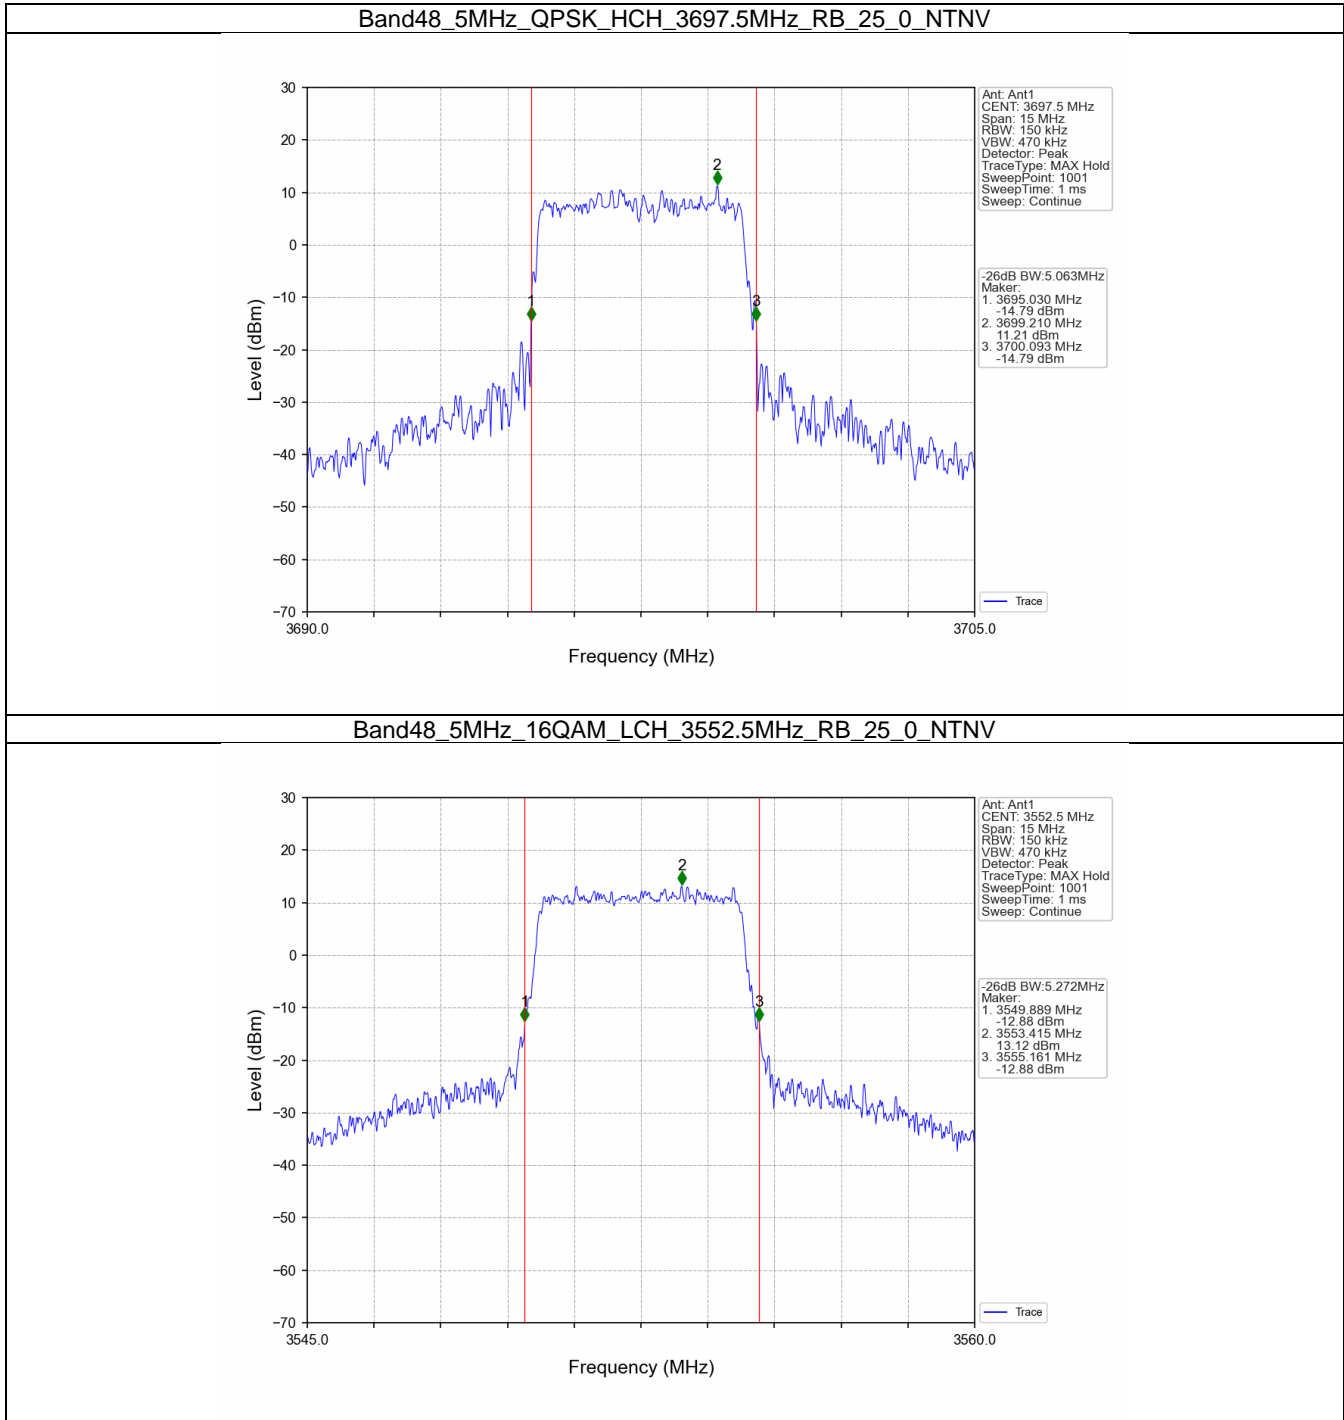

Band48_20MHz_64QAM_HCH_3690MHz_RB_100_0_NTNV

1.2 Band48_XDB

1.2.1 Test Result

Band: 48 / NTNV						
Bandwidth (MHz)	Modulation	Frequency (MHz)	RB Allocation		26dB Bandwidth (MHz)	Verdict
			Size	Offset	Result	
5	QPSK	3552.5	25	0	5.218	Pass
		3625	25	0	4.847	Pass
		3697.5	25	0	5.063	Pass
	16QAM	3552.5	25	0	5.272	Pass
		3625	25	0	5.156	Pass
		3697.5	25	0	5.232	Pass
	64QAM	3552.5	25	0	5.282	Pass
		3625	25	0	4.943	Pass
		3697.5	25	0	5.041	Pass
10	QPSK	3555	50	0	10.238	Pass
		3625	50	0	9.726	Pass
		3695	50	0	9.892	Pass
	16QAM	3555	50	0	10.193	Pass
		3625	50	0	9.791	Pass
		3695	50	0	9.849	Pass
	64QAM	3555	50	0	10.200	Pass
		3625	50	0	9.906	Pass
		3695	50	0	10.001	Pass
15	QPSK	3557.5	75	0	15.171	Pass
		3625	75	0	14.440	Pass
		3692.5	75	0	14.617	Pass
	16QAM	3557.5	75	0	15.140	Pass
		3625	75	0	14.568	Pass
		3692.5	75	0	14.892	Pass
	64QAM	3557.5	75	0	15.163	Pass
		3625	75	0	14.518	Pass
		3692.5	75	0	14.641	Pass
20	QPSK	3560	100	0	20.082	Pass
		3625	100	0	20.020	Pass
		3690	100	0	19.298	Pass
	16QAM	3560	100	0	20.076	Pass
		3625	100	0	19.487	Pass
		3690	100	0	19.355	Pass
	64QAM	3560	100	0	20.062	Pass
		3625	100	0	19.361	Pass
		3690	100	0	19.340	Pass

1.2.2 Test Graph

Band48_5MHz_16QAM_MCH_3625MHz_RB_25_0_NTNV

Band48_5MHz_16QAM_HCH_3697.5MHz_RB_25_0_NTNV

Band48_5MHz_64QAM_LCH_3552.5MHz_RB_25_0_NTNV

Band48_5MHz_64QAM_MCH_3625MHz_RB_25_0_NTNV

Band48_5MHz_64QAM_HCH_3697.5MHz_RB_25_0_NTNV