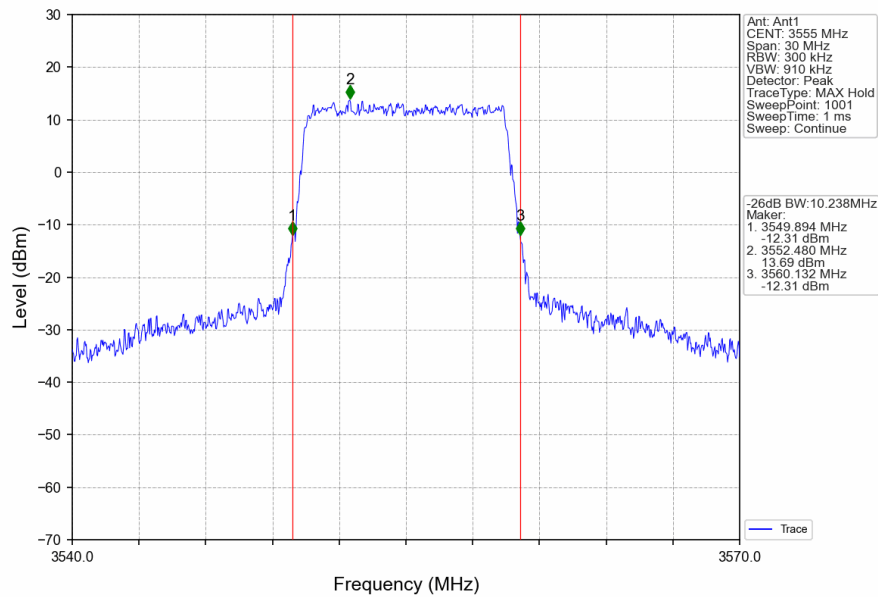

1.2.2 Test Graph

Band48_5MHz_16QAM_MCH_3625MHz_RB_25_0_NTNV

Band48_5MHz_16QAM_HCH_3697.5MHz_RB_25_0_NTNV

Band48_5MHz_64QAM_LCH_3552.5MHz_RB_25_0_NTNV

Band48_5MHz_64QAM_MCH_3625MHz_RB_25_0_NTNV

Band48_5MHz_64QAM_HCH_3697.5MHz_RB_25_0_NTNV

Band48_10MHz_QPSK_LCH_3555MHz_RB_50_0_NTNV

Band48_10MHz_QPSK_MCH_3625MHz_RB_50_0_NTNV

Band48_10MHz_QPSK_HCH_3695MHz_RB_50_0_NTNV

Band48_15MHz_QPSK_LCH_3557.5MHz_RB_75_0_NTNV

Band48_15MHz_QPSK_MCH_3625MHz_RB_75_0_NTNV