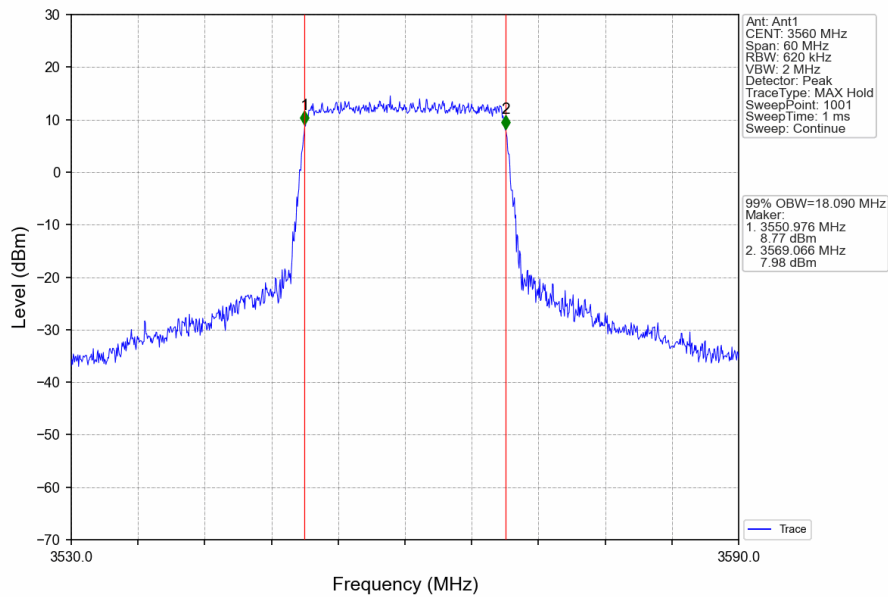

Band48_20MHz_QPSK_LCH_3560MHz_RB_100_0_NTNV