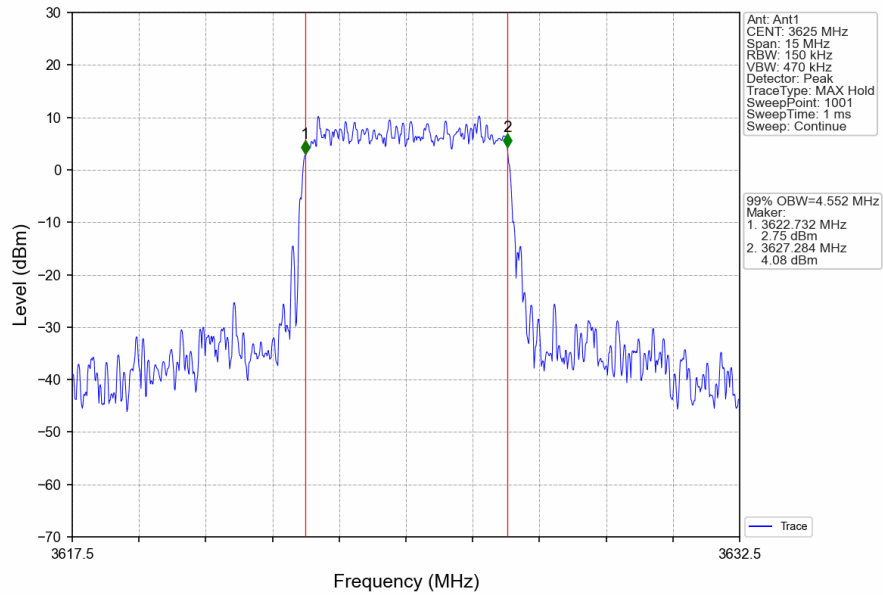

Table of Contents

1. 99% & 26dB Bandwidth	2
1.1 Band48_OBW.....	2
1.1.1 Test Result	2
1.1.2 Test Graph.....	3
1.2 Band48_XDB.....	21
1.2.1 Test Result	21
1.2.2 Test Graph.....	22

1. 99% & 26dB Bandwidth

1.1 Band48_OBW

1.1.1 Test Result

Band: 48 / NTNV						
Bandwidth (MHz)	Modulation	Frequency (MHz)	RB Allocation		99% Occupied Bandwidth (MHz)	Verdict
			Size	Offset	Result	
5	QPSK	3552.5	25	0	4.570	Pass
		3625	25	0	4.529	Pass
		3697.5	25	0	4.566	Pass
	16QAM	3552.5	25	0	4.578	Pass
		3625	25	0	4.552	Pass
		3697.5	25	0	4.540	Pass
	64QAM	3552.5	25	0	4.577	Pass
		3625	25	0	4.537	Pass
		3697.5	25	0	4.563	Pass
10	QPSK	3555	50	0	9.100	Pass
		3625	50	0	9.067	Pass
		3695	50	0	9.024	Pass
	16QAM	3555	50	0	9.079	Pass
		3625	50	0	9.079	Pass
		3695	50	0	9.084	Pass
	64QAM	3555	50	0	9.066	Pass
		3625	50	0	9.070	Pass
		3695	50	0	9.073	Pass
15	QPSK	3557.5	75	0	13.606	Pass
		3625	75	0	13.555	Pass
		3692.5	75	0	13.643	Pass
	16QAM	3557.5	75	0	13.593	Pass
		3625	75	0	13.505	Pass
		3692.5	75	0	13.562	Pass
	64QAM	3557.5	75	0	13.594	Pass
		3625	75	0	13.632	Pass
		3692.5	75	0	13.563	Pass
20	QPSK	3560	100	0	18.090	Pass
		3625	100	0	18.045	Pass
		3690	100	0	18.026	Pass
	16QAM	3560	100	0	18.152	Pass
		3625	100	0	18.025	Pass
		3690	100	0	18.069	Pass
	64QAM	3560	100	0	18.081	Pass
		3625	100	0	18.102	Pass
		3690	100	0	18.115	Pass

1.1.2 Test Graph

Band48_5MHz_16QAM_MCH_3625MHz_RB_25_0_NTNV

Band48_5MHz_16QAM_HCH_3697.5MHz_RB_25_0_NTNV

Band48_5MHz_64QAM_HCH_3697.5MHz_RB_25_0_NTNV

Band48_10MHz_QPSK_LCH_3555MHz_RB_50_0_NTNV

Band48_10MHz_QPSK_MCH_3625MHz_RB_50_0_NTNV