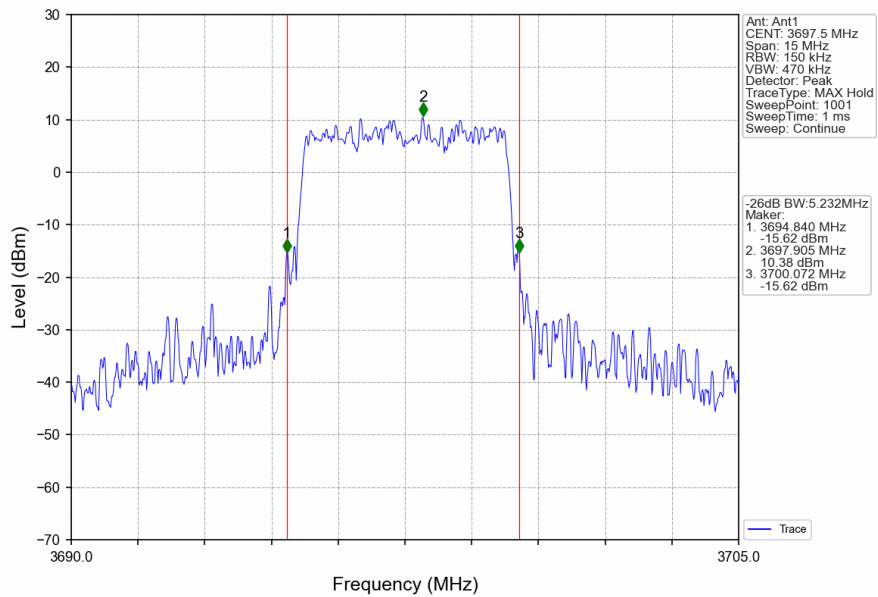

1.2.2 Test Graph

Band48_5MHz_16QAM_MCH_3625MHz_RB_25_0_NTNV

Band48_5MHz_16QAM_HCH_3697.5MHz_RB_25_0_NTNV

Band48_5MHz_64QAM_LCH_3552.5MHz_RB_25_0_NTNV

Band48_5MHz_64QAM_MCH_3625MHz_RB_25_0_NTNV

Band48_5MHz_64QAM_HCH_3697.5MHz_RB_25_0_NTNV

Band48_10MHz_QPSK_LCH_3555MHz_RB_50_0_NTNV

Band48_10MHz_QPSK_MCH_3625MHz_RB_50_0_NTNV

Band48_10MHz_QPSK_HCH_3695MHz_RB_50_0_NTNV

Band48_15MHz_QPSK_LCH_3557.5MHz_RB_75_0_NTNV

Band48_15MHz_QPSK_MCH_3625MHz_RB_75_0_NTNV