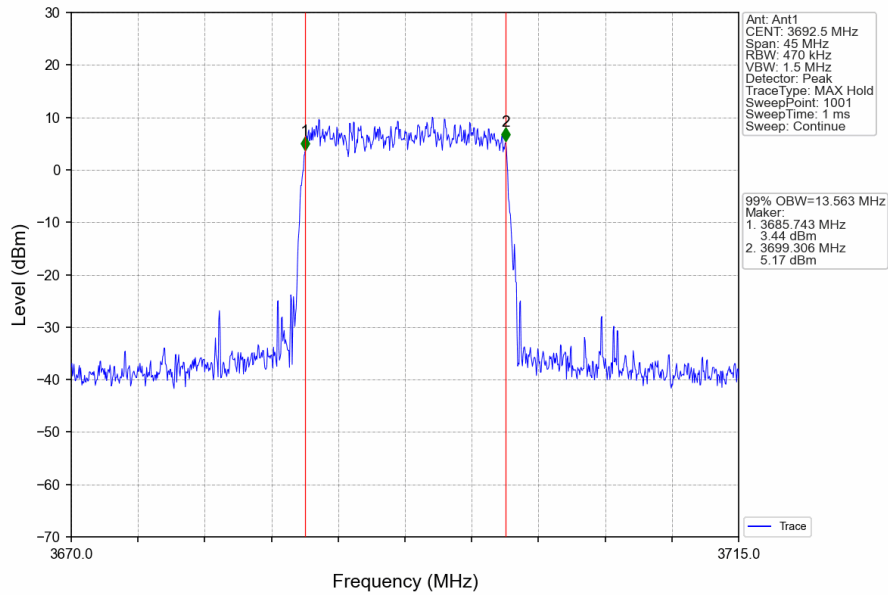

Band48_15MHz_64QAM_HCH_3692.5MHz_RB_75_0_NTNV