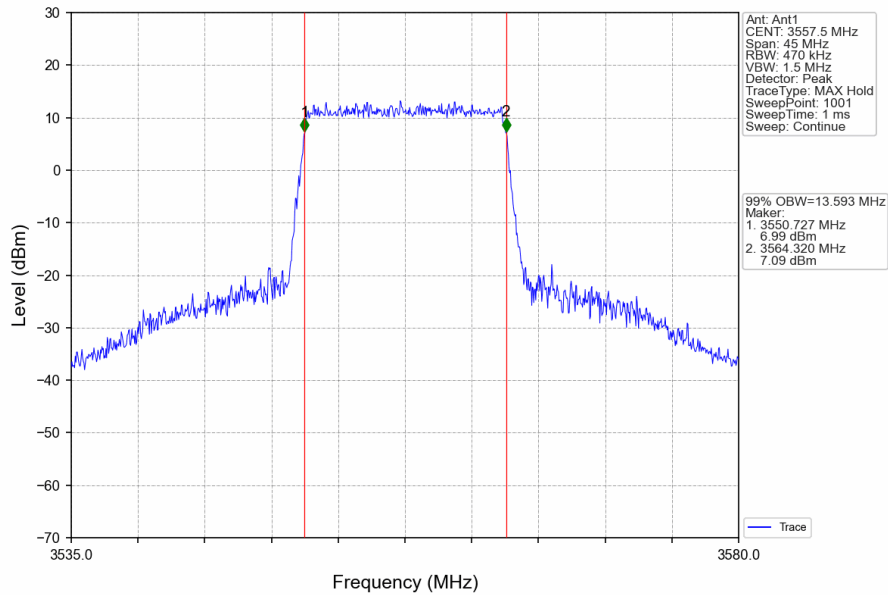

Band48_15MHz_16QAM_LCH_3557.5MHz_RB_75_0_NTNV