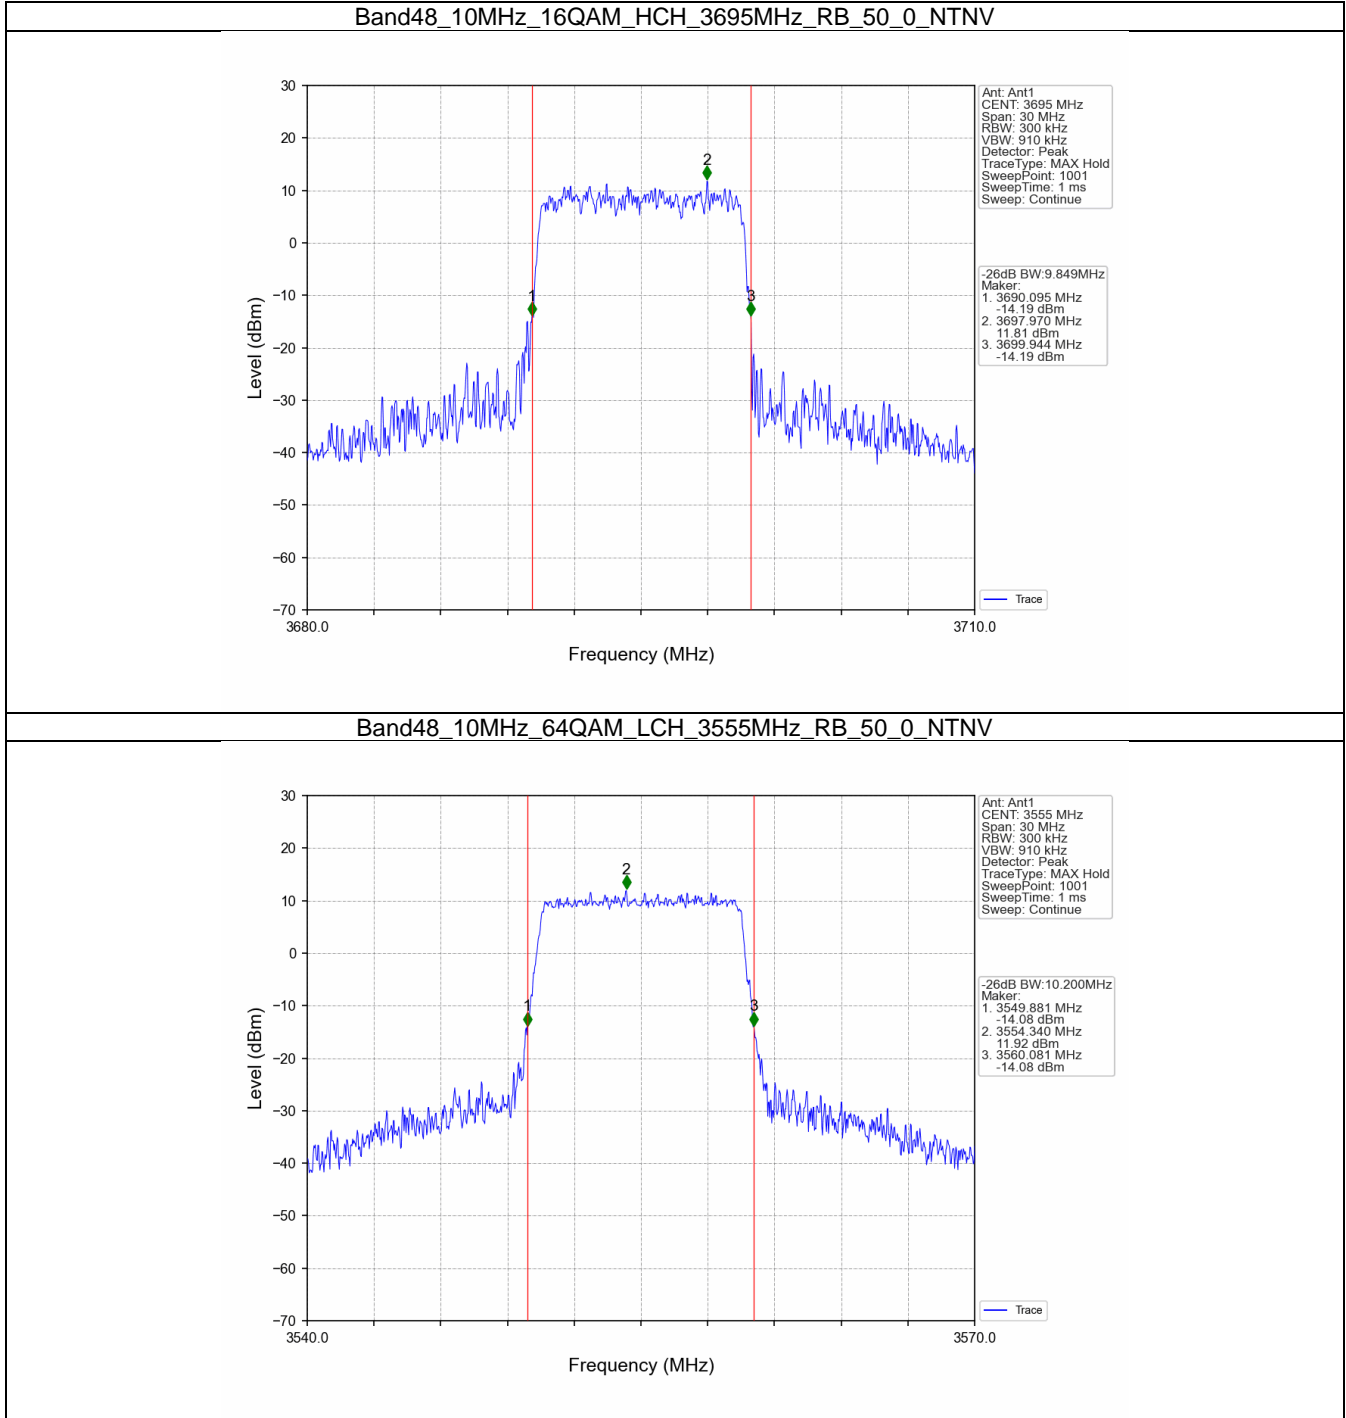

1.2.2 Test Graph

Band48_5MHz_16QAM_MCH_3625MHz_RB_25_0_NTNV

Band48_5MHz_16QAM_HCH_3697.5MHz_RB_25_0_NTNV

Band48_5MHz_64QAM_LCH_3552.5MHz_RB_25_0_NTNV

Band48_5MHz_64QAM_MCH_3625MHz_RB_25_0_NTNV

Band48_5MHz_64QAM_HCH_3697.5MHz_RB_25_0_NTNV

Band48_10MHz_QPSK_LCH_3555MHz_RB_50_0_NTNV

Band48_10MHz_QPSK_MCH_3625MHz_RB_50_0_NTNV

Band48_10MHz_QPSK_HCH_3695MHz_RB_50_0_NTNV

Band48_15MHz_QPSK_LCH_3557.5MHz_RB_75_0_NTNV

Band48_15MHz_QPSK_MCH_3625MHz_RB_75_0_NTNV