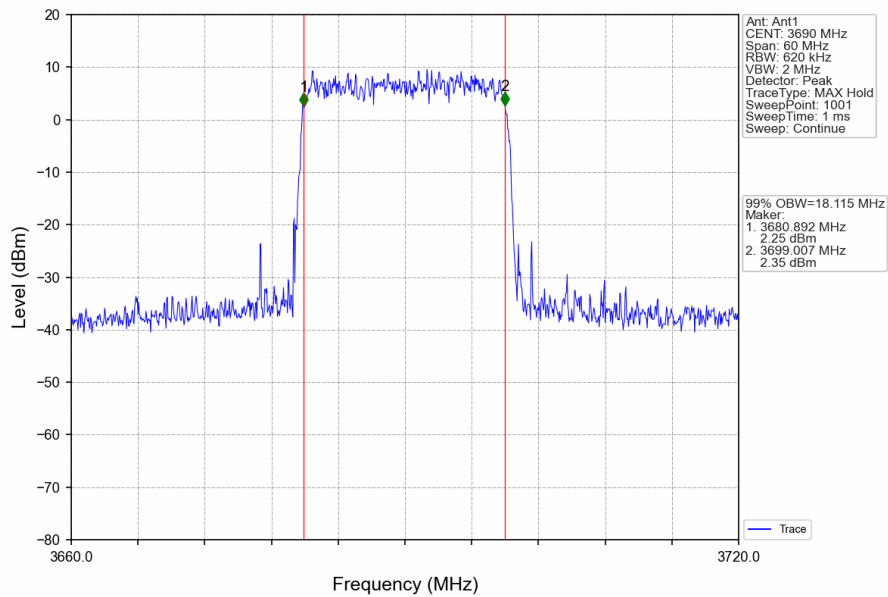

Band48_20MHz_16QAM_LCH_3560MHz_RB_100_0_NTNV

Band48_20MHz_16QAM_MCH_3625MHz_RB_100_0_NTNV

Band48_20MHz_16QAM_HCH_3690MHz_RB_100_0_NTNV

Band48_20MHz_64QAM_LCH_3560MHz_RB_100_0_NTNV

Band48_20MHz_64QAM_MCH_3625MHz_RB_100_0_NTNV

Band48_20MHz_64QAM_HCH_3690MHz_RB_100_0_NTNV

1.2 Band48_XDB

1.2.1 Test Result

Band: 48 / NTNV						
Bandwidth (MHz)	Modulation	Frequency (MHz)	RB Allocation		26dB Bandwidth (MHz)	Verdict
			Size	Offset	Result	
5	QPSK	3552.5	25	0	5.218	Pass
		3625	25	0	4.847	Pass
		3697.5	25	0	5.063	Pass
	16QAM	3552.5	25	0	5.272	Pass
		3625	25	0	5.156	Pass
		3697.5	25	0	5.232	Pass
	64QAM	3552.5	25	0	5.282	Pass
		3625	25	0	4.943	Pass
		3697.5	25	0	5.041	Pass
10	QPSK	3555	50	0	10.238	Pass
		3625	50	0	9.726	Pass
		3695	50	0	9.892	Pass
	16QAM	3555	50	0	10.193	Pass
		3625	50	0	9.791	Pass
		3695	50	0	9.849	Pass
	64QAM	3555	50	0	10.200	Pass
		3625	50	0	9.906	Pass
		3695	50	0	10.001	Pass
15	QPSK	3557.5	75	0	15.171	Pass
		3625	75	0	14.440	Pass
		3692.5	75	0	14.617	Pass
	16QAM	3557.5	75	0	15.140	Pass
		3625	75	0	14.568	Pass
		3692.5	75	0	14.892	Pass
	64QAM	3557.5	75	0	15.163	Pass
		3625	75	0	14.518	Pass
		3692.5	75	0	14.641	Pass
20	QPSK	3560	100	0	20.082	Pass
		3625	100	0	20.020	Pass
		3690	100	0	19.298	Pass
	16QAM	3560	100	0	20.076	Pass
		3625	100	0	19.487	Pass
		3690	100	0	19.355	Pass
	64QAM	3560	100	0	20.062	Pass
		3625	100	0	19.361	Pass
		3690	100	0	19.340	Pass