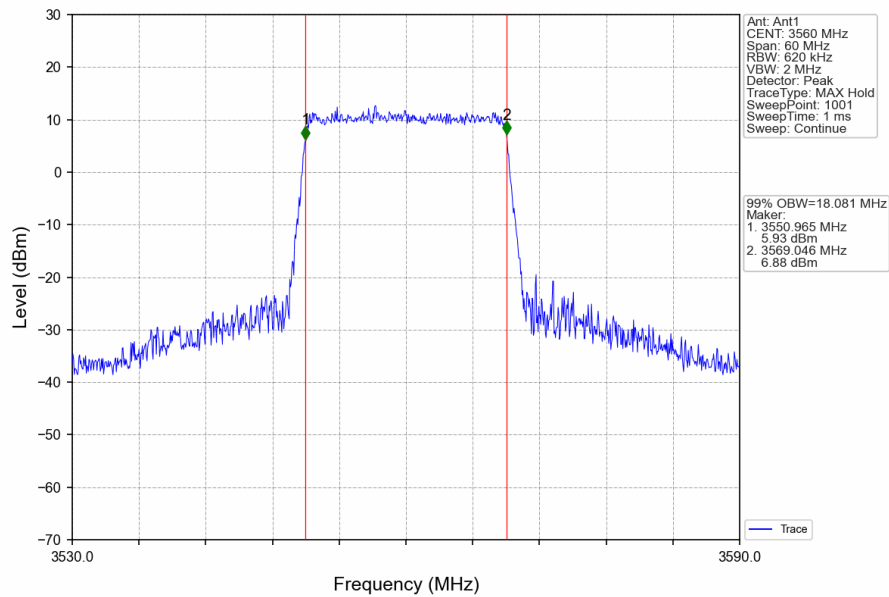

Band48_20MHz_16QAM_LCH_3560MHz_RB_100_0_NTNV

Band48_20MHz_16QAM_MCH_3625MHz_RB_100_0_NTNV

Band48_20MHz_16QAM_HCH_3690MHz_RB_100_0_NTNV

Band48_20MHz_64QAM_LCH_3560MHz_RB_100_0_NTNV

Band48_20MHz_64QAM_MCH_3625MHz_RB_100_0_NTNV

Band48_20MHz_64QAM_HCH_3690MHz_RB_100_0_NTNV

1.2 Band48_XDB

1.2.1 Test Result

Band: 48 / NTNV						
Bandwidth (MHz)	Modulation	Frequency (MHz)	RB Allocation		26dB Bandwidth (MHz)	Verdict
			Size	Offset	Result	
5	QPSK	3552.5	25	0	5.218	Pass
		3625	25	0	4.847	Pass
		3697.5	25	0	5.063	Pass
	16QAM	3552.5	25	0	5.272	Pass
		3625	25	0	5.156	Pass
		3697.5	25	0	5.232	Pass
	64QAM	3552.5	25	0	5.282	Pass
		3625	25	0	4.943	Pass
		3697.5	25	0	5.041	Pass
10	QPSK	3555	50	0	10.238	Pass
		3625	50	0	9.726	Pass
		3695	50	0	9.892	Pass
	16QAM	3555	50	0	10.193	Pass
		3625	50	0	9.791	Pass
		3695	50	0	9.849	Pass
	64QAM	3555	50	0	10.200	Pass
		3625	50	0	9.906	Pass
		3695	50	0	10.001	Pass
15	QPSK	3557.5	75	0	15.171	Pass
		3625	75	0	14.440	Pass
		3692.5	75	0	14.617	Pass
	16QAM	3557.5	75	0	15.140	Pass
		3625	75	0	14.568	Pass
		3692.5	75	0	14.892	Pass
	64QAM	3557.5	75	0	15.163	Pass
		3625	75	0	14.518	Pass
		3692.5	75	0	14.641	Pass
20	QPSK	3560	100	0	20.082	Pass
		3625	100	0	20.020	Pass
		3690	100	0	19.298	Pass
	16QAM	3560	100	0	20.076	Pass
		3625	100	0	19.487	Pass
		3690	100	0	19.355	Pass
	64QAM	3560	100	0	20.062	Pass
		3625	100	0	19.361	Pass
		3690	100	0	19.340	Pass