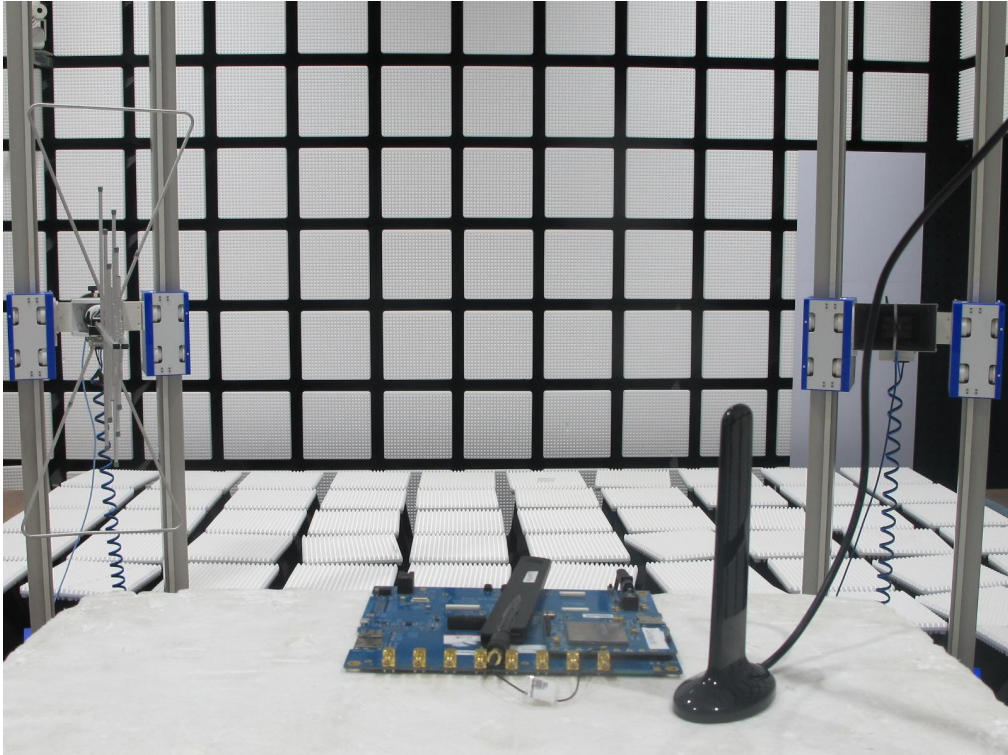

I23W00006-Test setup Photos

RSE_30MHz-1GHz

RSE_1GHz-18GHz

RSE_18GHz-20GHz