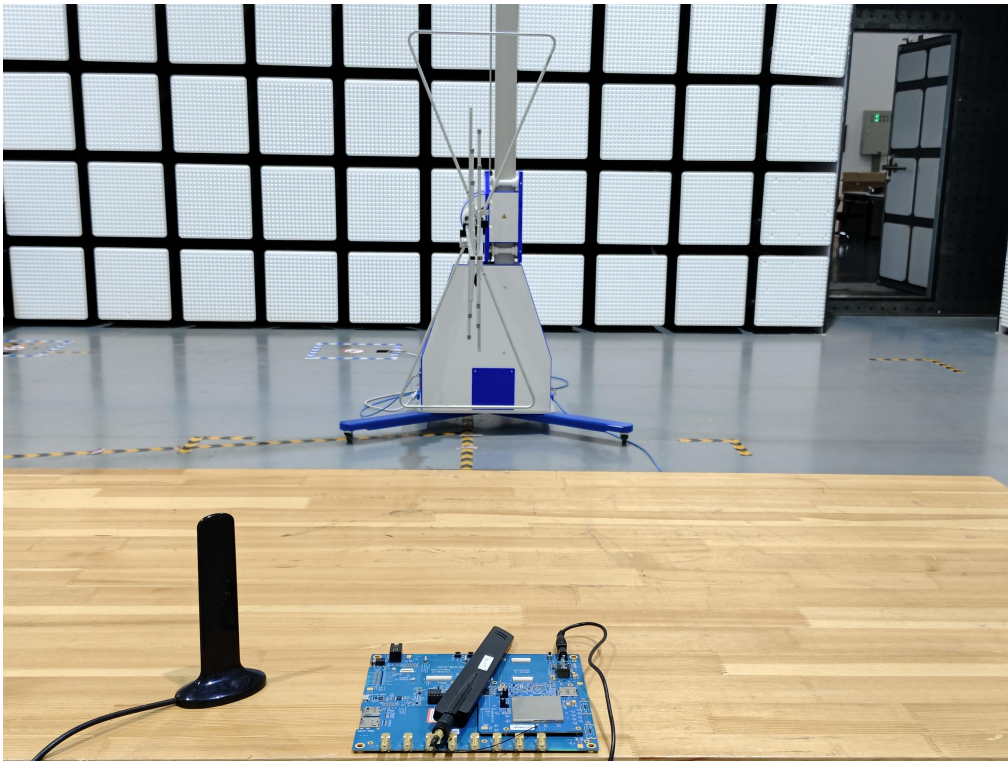

I23W00006-Test setup Photos

RSE_30MHz-1GHz

RSE_1GHz-18GHz

RSE_18GHz-20GHz