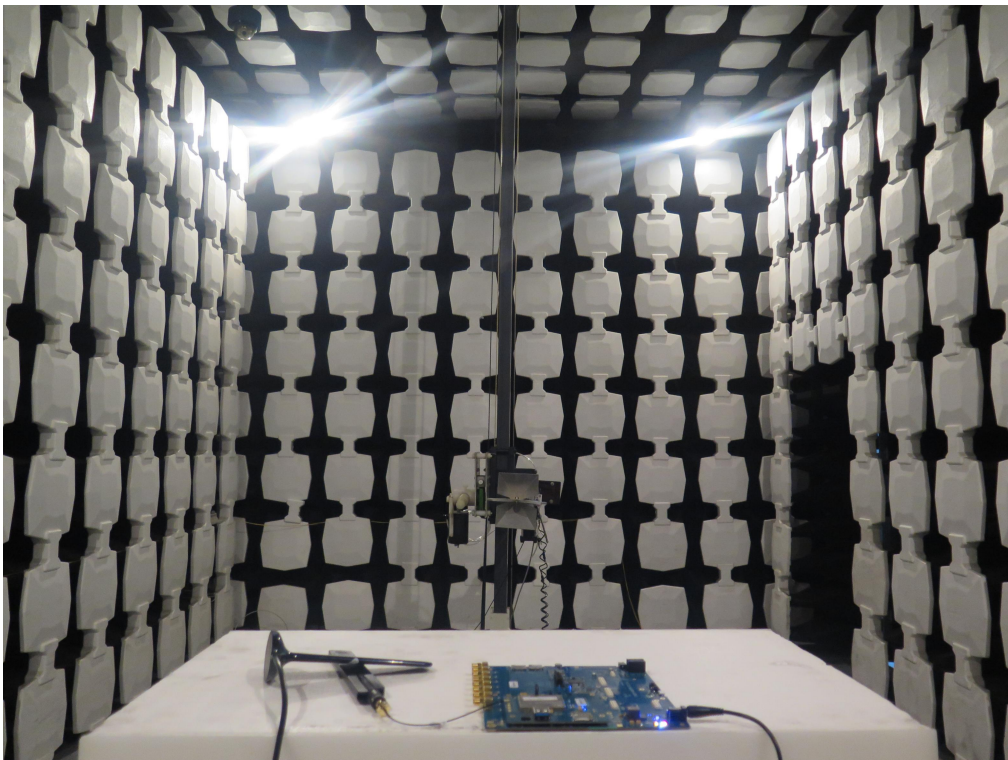

Test Setup Photo for RF test

RSE (30MHz-3GHz)

RSE (3GHz-18GHz)