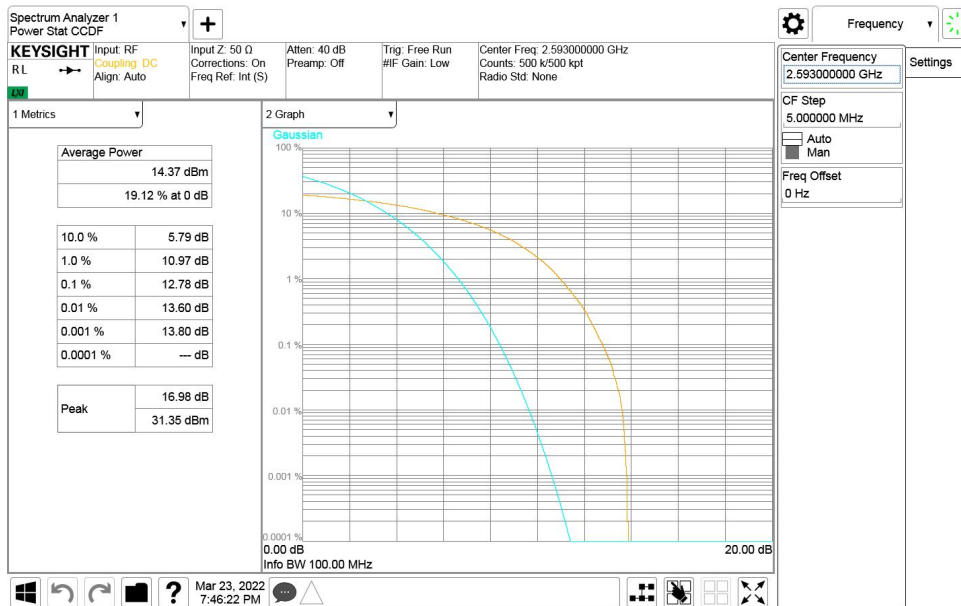

LTE band 41_CAC , 20MHz+20MHz Bandwidth,QPSK

LTE band 41_CA , 20MHz+20MHz Bandwidth,16QAM

Report No.: I22W00018-LTE RF-Rev5

LTE band 41_CA , 20MHz+20MHz Bandwidth,64QAM

Chongqing Academy of Information and Communication Technology