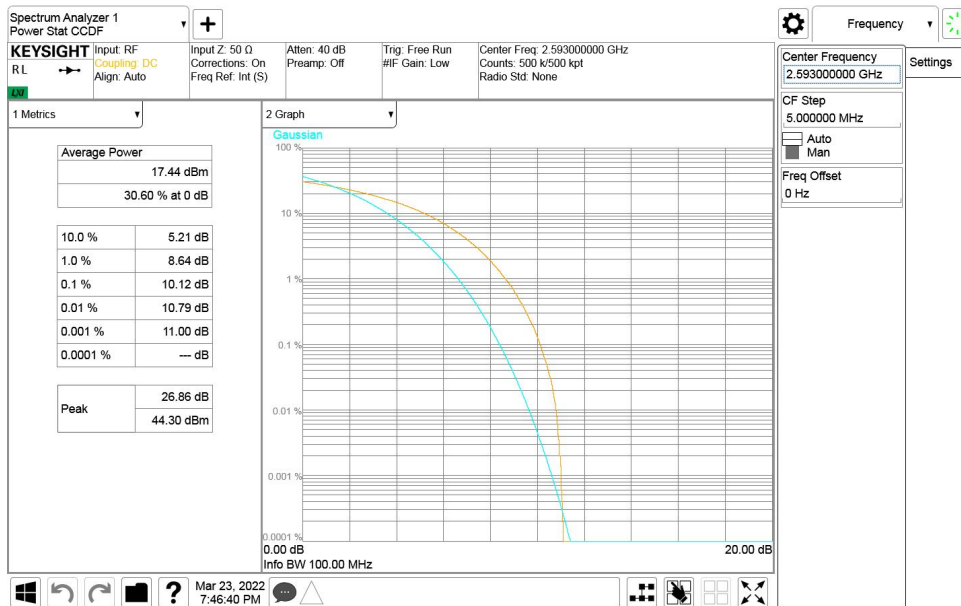

LTE band 41_CAC , 20MHz+20MHz Bandwidth,QPSK

LTE band 41_CA , 20MHz+20MHz Bandwidth,16QAM

Report No.: I22W00018-LTE RF-Rev5

LTE band 41_CA , 20MHz+20MHz Bandwidth,64QAM

Chongqing Academy of Information and Communication Technology