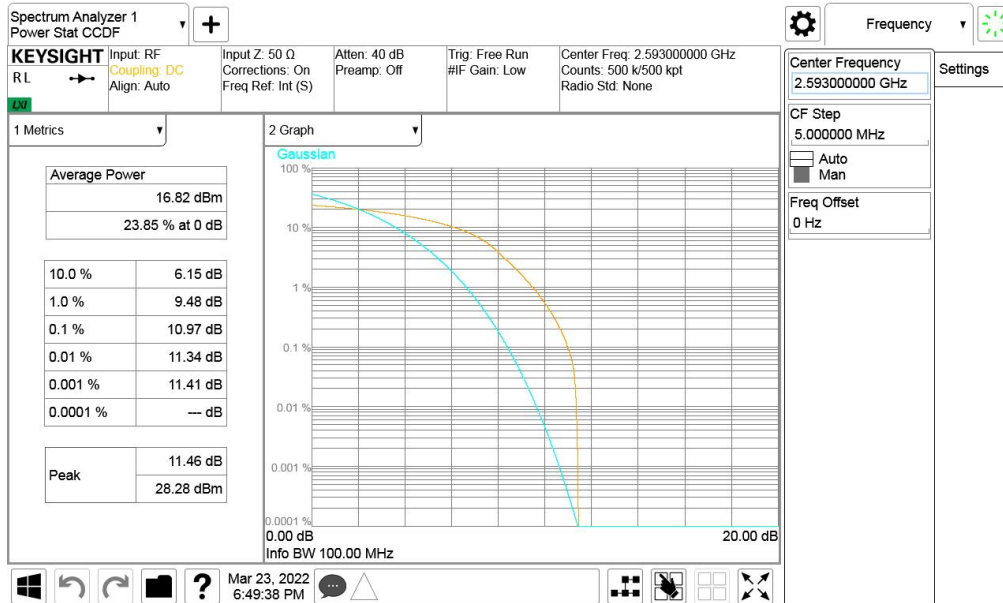

LTE band 41_CAC , 20MHz+20MHz Bandwidth,QPSK

LTE band 41_CA , 20MHz+20MHz Bandwidth,16QAM

Report No.: I22W00018-LTE RF-Rev5

LTE band 41_CA , 20MHz+20MHz Bandwidth,64QAM

Chongqing Academy of Information and Communication Technology