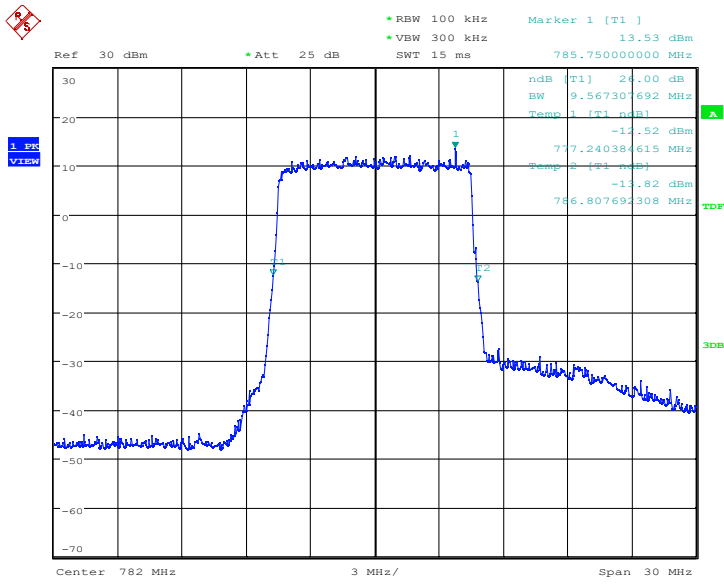

Date: 4.MAR.2022 05:28:16

LTE band 14,5MHz(-26dBc)

Frequency(MHz)	Emission Bandwidth (-26dBc)(MHz)	
	QPSK	16QAM
793	4.928	4.904

LTE band 14 , 5MHz Bandwidth,QPSK (-26dBc BW)

Chongqing Academy of Information and Communication Technology

Address: No. 8,Yuma Road, Chayuan New City, Nan'an District, Chongqing, P. R. China,401336
Tel: 0086-23-88069965 FAX:0086-23-88608777