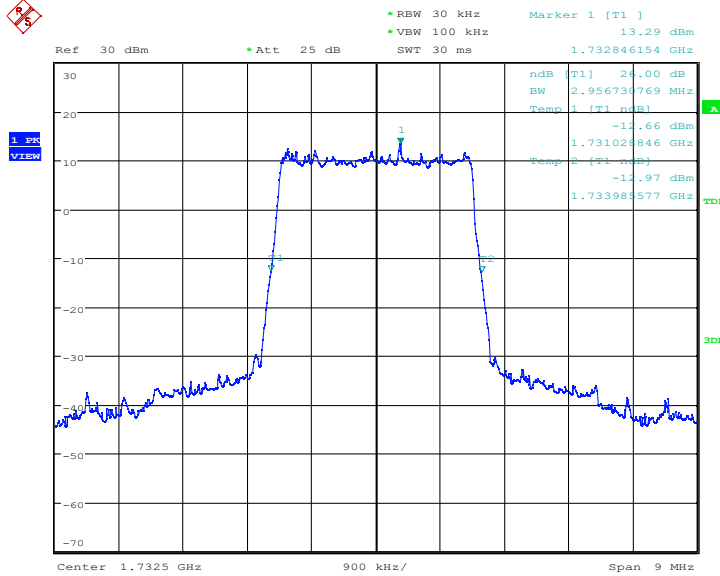

LTE band 4,1.4MHz(-26dBc)

Frequency(MHz)	Emission Bandwidth (-26dBc)(MHz)	
	QPSK	16QAM
1732.5	1.225	1.245

LTE band 4 , 1.4MHz Bandwidth,QPSK (-26dBc BW)

Date: 3.MAR.2022 06:12:19

LTE band 4 , 1.4MHz Bandwidth,16QAM (-26dBc BW)

LTE band 4,3MHz(-26dBc)

Frequency(MHz)	Emission Bandwidth (-26dBc)(MHz)	
	QPSK	16QAM
1732.5	2.957	2.942

LTE band 4 , 3MHz Bandwidth,QPSK (-26dBc BW)

Date: 3.MAR.2022 06:13:16

LTE band 4 , 3MHz Bandwidth,16QAM (-26dBc BW)