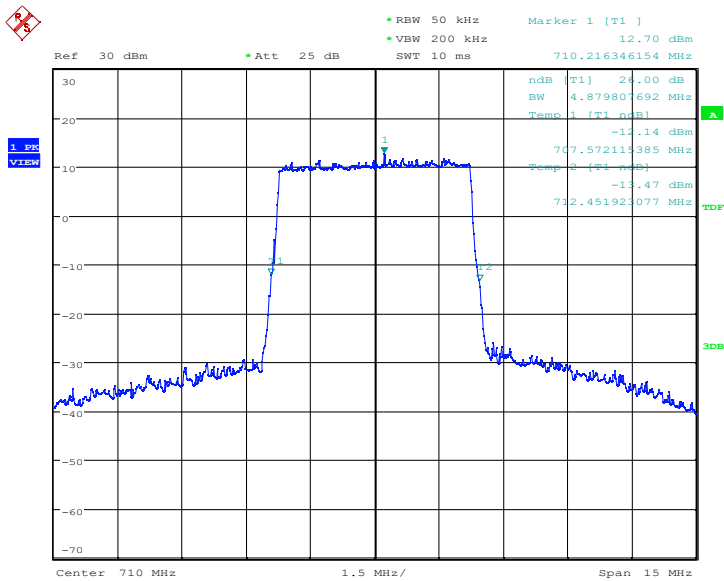

LTE band 17, 5MHz Bandwidth,16QAM (-26dBc BW)

Date: 4.MAR.2022 05:29:08

Chongqing Academy of Information and Communication Technology

Address: No. 8,Yuma Road, Chayuan New City, Nan'an District, Chongqing, P. R. China,401336
Tel: 0086-23-88069965 FAX:0086-23-88608777