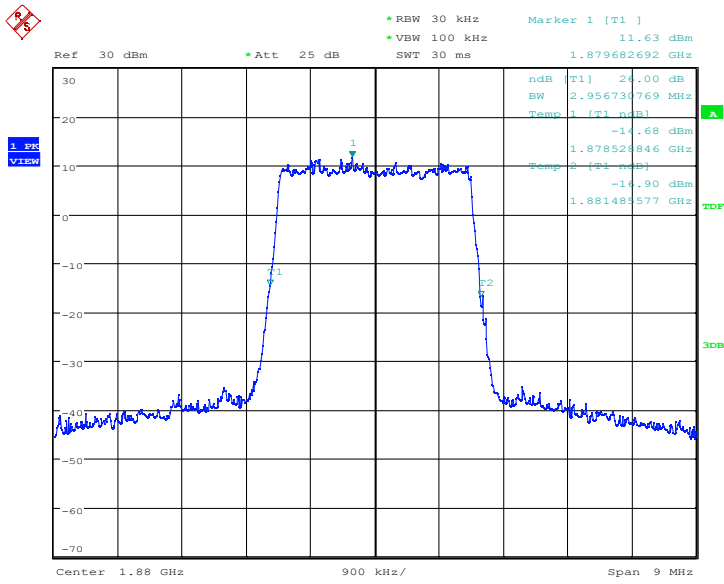

Report No.: I22W00018-LTE RF-Rev5

Date: 3.MAR.2022 06:08:17

Chongqing Academy of Information and Communication Technology

Address: No. 8, Yuma Road, Chayuan New City, Nan'an District, Chongqing, P. R. China, 401336
Tel: 0086-23-88069965   FAX: 0086-23-88608777