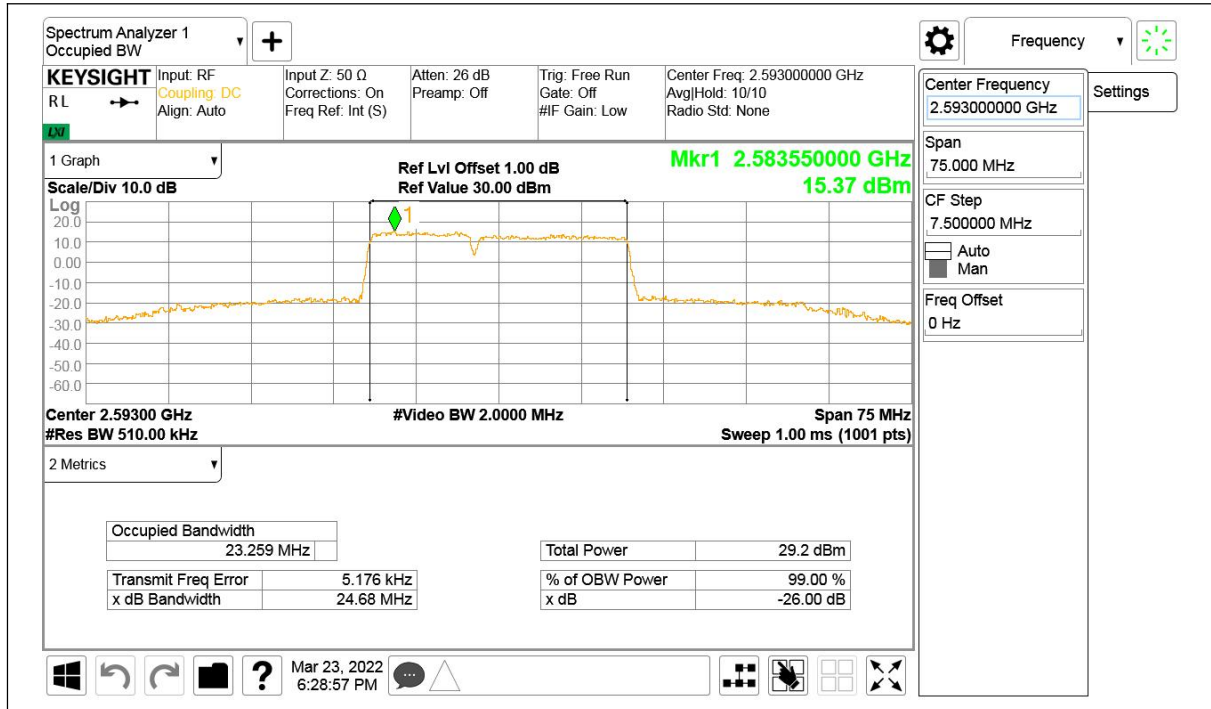

**LTE CA band 41,10MHz+15MHz(99%)**

Frequency (MHz)	Occupied Bandwidth (99%) (MHz)	
	QPSK	16QAM
2585.9	23.210	23.259

**LTE CA band 41 , 10MHz+15MHz Bandwidth,QPSK (99% BW)**

**LTE CA band 41 , 10MHz+15MHz Bandwidth,16QAM (99% BW)**