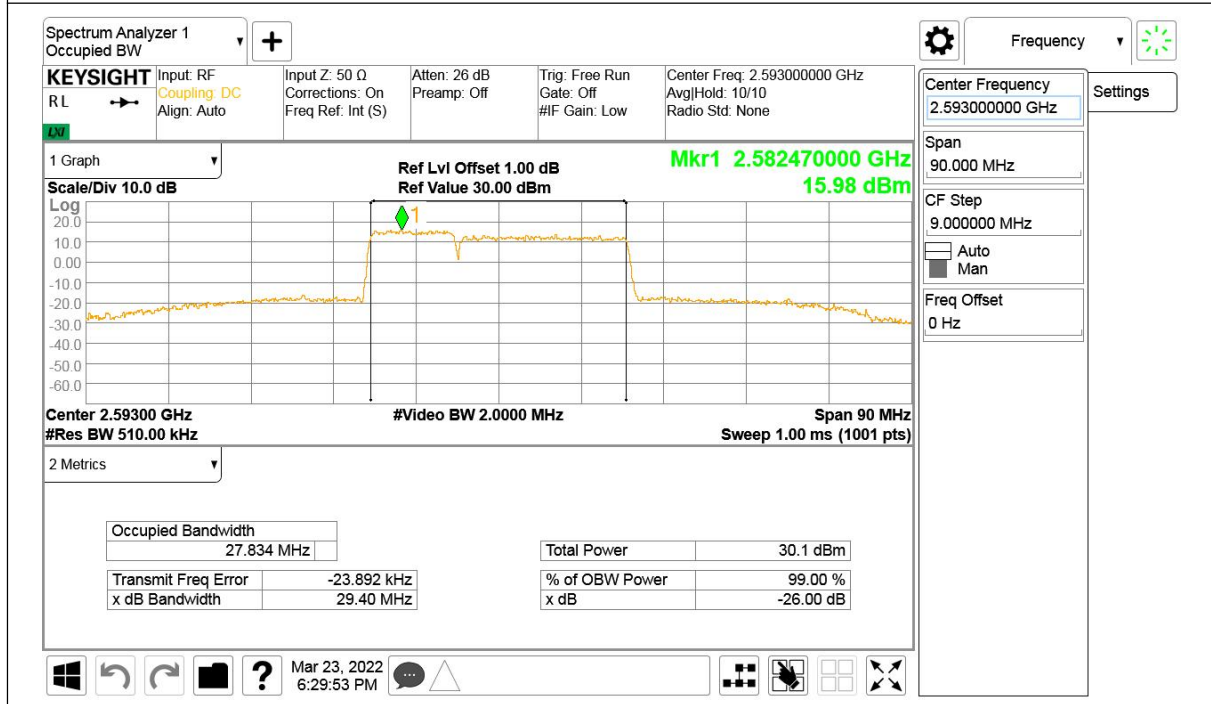

LTE CA band 41,10MHz+20MHz(99%)

Frequency (MHz)	Occupied Bandwidth (99%) (MHz)	
	QPSK	16QAM
2583.6	27.834	27.785

LTE CA band 41 , 10MHz+20MHz Bandwidth,QPSK (99% BW)

LTE CA band 41 , 10MHz+20MHz Bandwidth,16QAM (99% BW)