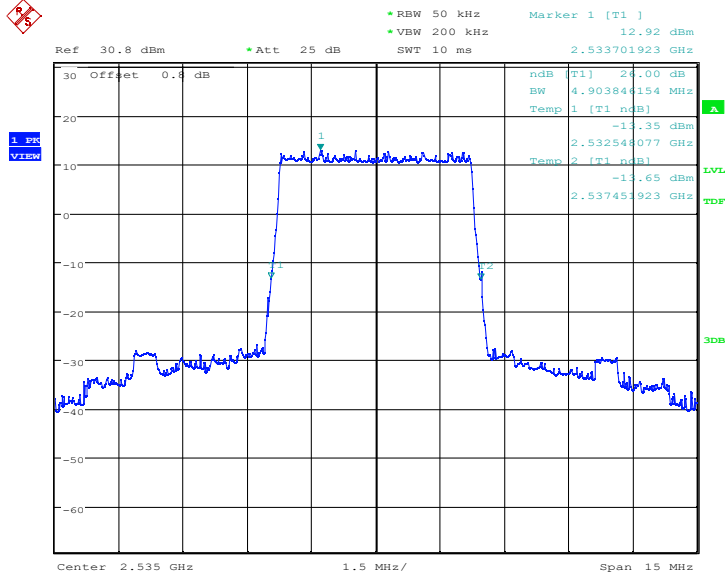

LTE band 7,5MHz(-26dBc)

Frequency(MHz)	Emission Bandwidth (-26dBc)(MHz)	
	QPSK	16QAM
2535	4.904	4.928

LTE band 7, 5MHz Bandwidth,QPSK (-26dBc BW)

Date: 4.MAR.2022 05:18:11

LTE band 7, 5MHz Bandwidth,16QAM (-26dBc BW)