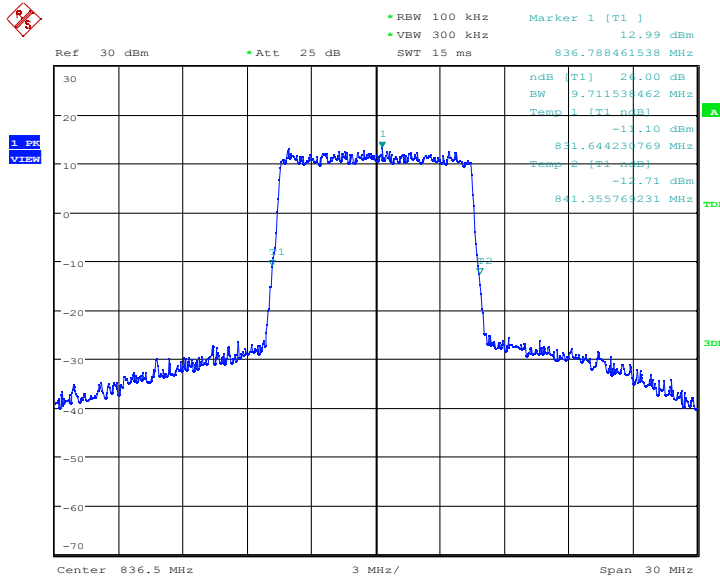

LTE band 5,10MHz(-26dBc)

Frequency(MHz)	Emission Bandwidth (-26dBc)(MHz)	
	QPSK	16QAM
836.5	9.712	9.615

LTE band 5 , 10MHz Bandwidth,QPSK (-26dBc BW)

Date: 3.MAR.2022 06:21:44

LTE band 5 , 10MHz Bandwidth,16QAM (-26dBc BW)