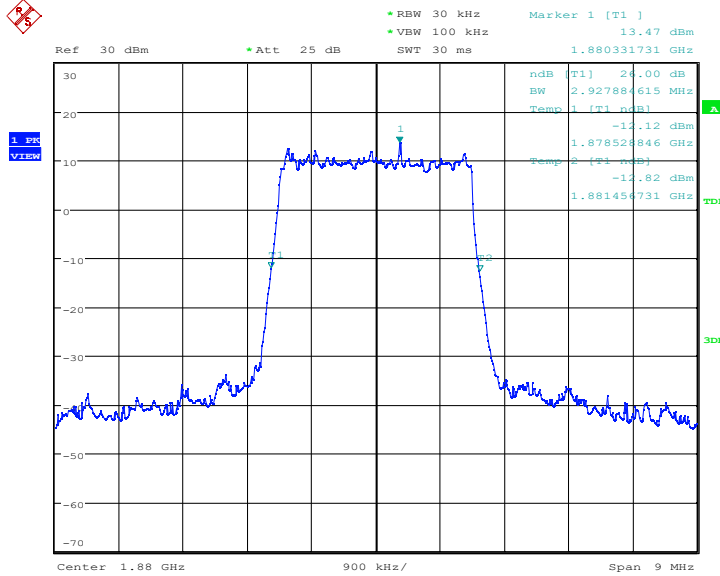

LTE band 2,3MHz(-26dBc)

Frequency(MHz)	Emission Bandwidth (-26dBc)(MHz)	
	QPSK	16QAM
1880	2.928	2.957

LTE band 2 , 3MHz Bandwidth,QPSK (-26dBc BW)

Date: 3.MAR.2022 06:07:53

LTE band 2 , 3MHz Bandwidth,16QAM (-26dBc BW)