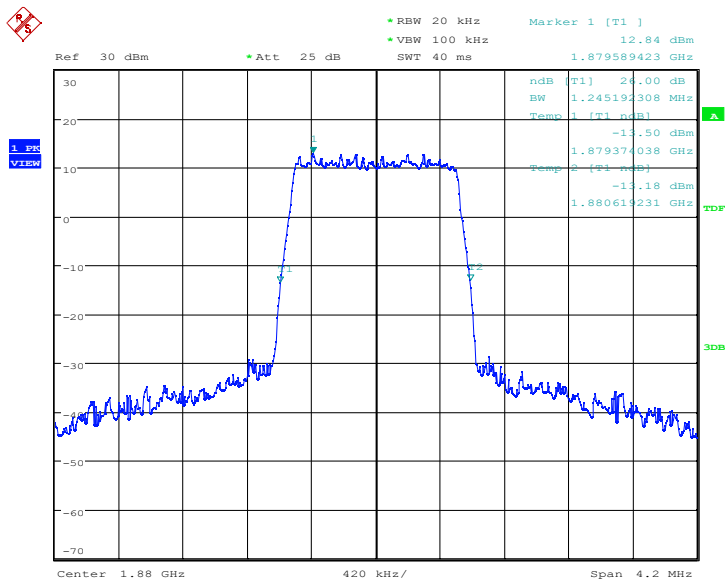

Report No.: I22W00018-LTE RF-Rev5

Date: 3.MAR.2022 06:07:23

Chongqing Academy of Information and Communication Technology

Address: No. 8, Yuma Road, Chayuan New City, Nan'an District, Chongqing, P. R. China, 401336
Tel: 0086-23-88069965   FAX: 0086-23-88608777