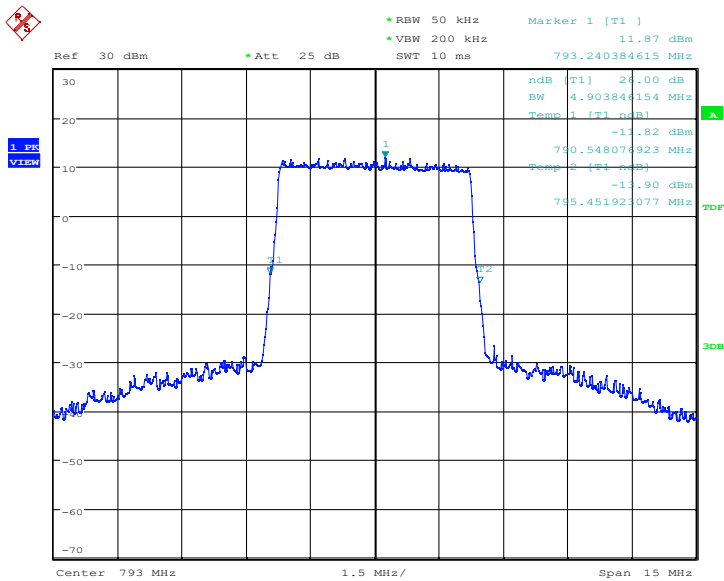

LTE band 14 , 5MHz Bandwidth,16QAM (-26dBc BW)

Date: 7.MAR.2022 18:46:59

Chongqing Academy of Information and Communication Technology

Address: No. 8,Yuma Road, Chayuan New City, Nan'an District, Chongqing, P. R. China,401336
Tel: 0086-23-88069965   FAX:0086-23-88608777