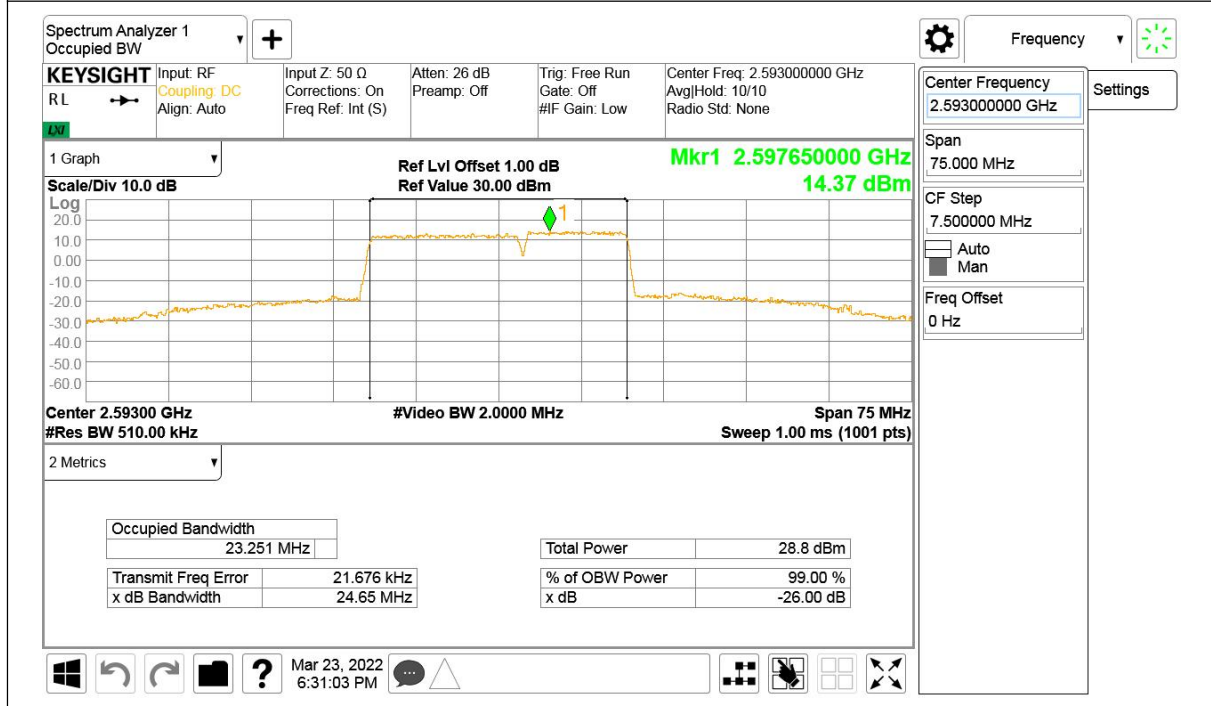

LTE CA band 41,15MHz+10MHz(99%)

Frequency (MHz)	Occupied Bandwidth (99%) (MHz)	
	QPSK	16QAM
2588.1	23.251	23.209

LTE CA band 41 , 15MHz+10MHz Bandwidth,QPSK (99% BW)

LTE CA band 41 , 15MHz+10MHz Bandwidth,16QAM (99% BW)