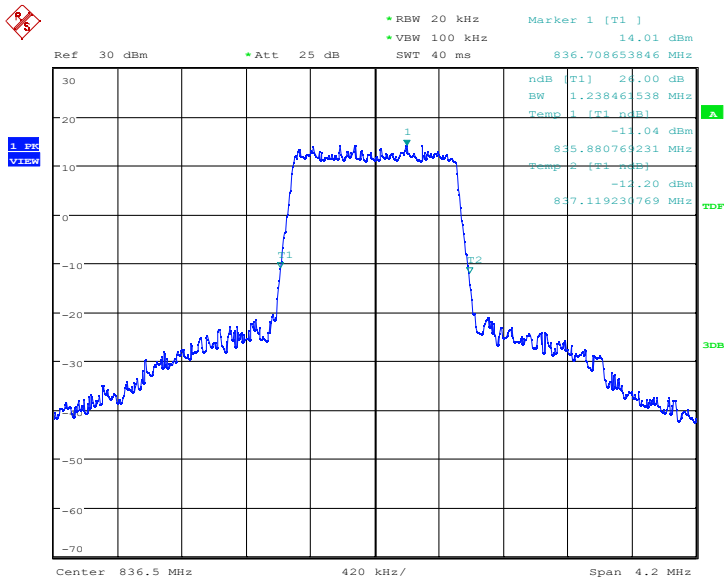

Report No.: I22W00018-LTE RF-Rev5

Date: 3.MAR.2022 06:19:18

Chongqing Academy of Information and Communication Technology

Address: No. 8, Yuma Road, Chayuan New City, Nan'an District, Chongqing, P. R. China, 401336
Tel: 0086-23-88069965 FAX: 0086-23-88608777