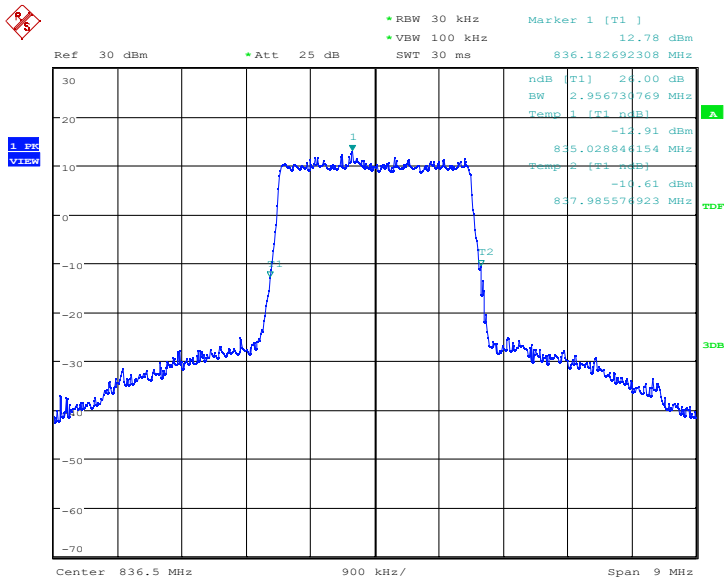

Report No.: I22W00018-LTE RF-Rev5

Date: 3.MAR.2022 06:20:19

Chongqing Academy of Information and Communication Technology

Address: No. 8, Yuma Road, Chayuan New City, Nan'an District, Chongqing, P. R. China, 401336
Tel: 0086-23-88069965 FAX: 0086-23-88608777