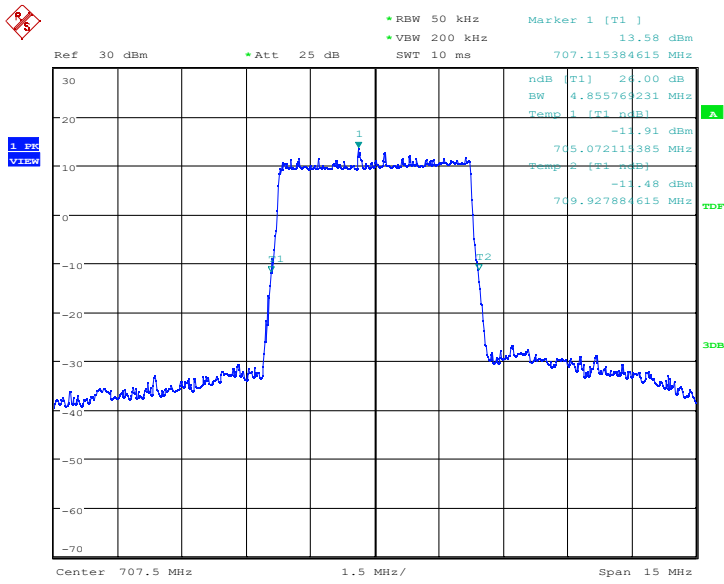

Report No.: I22W00018-LTE RF-Rev5

Date: 4.MAR.2022 05:25:10

Chongqing Academy of Information and Communication Technology

Address: No. 8, Yuma Road, Chayuan New City, Nan'an District, Chongqing, P. R. China, 401336
Tel: 0086-23-88069965 FAX: 0086-23-88608777