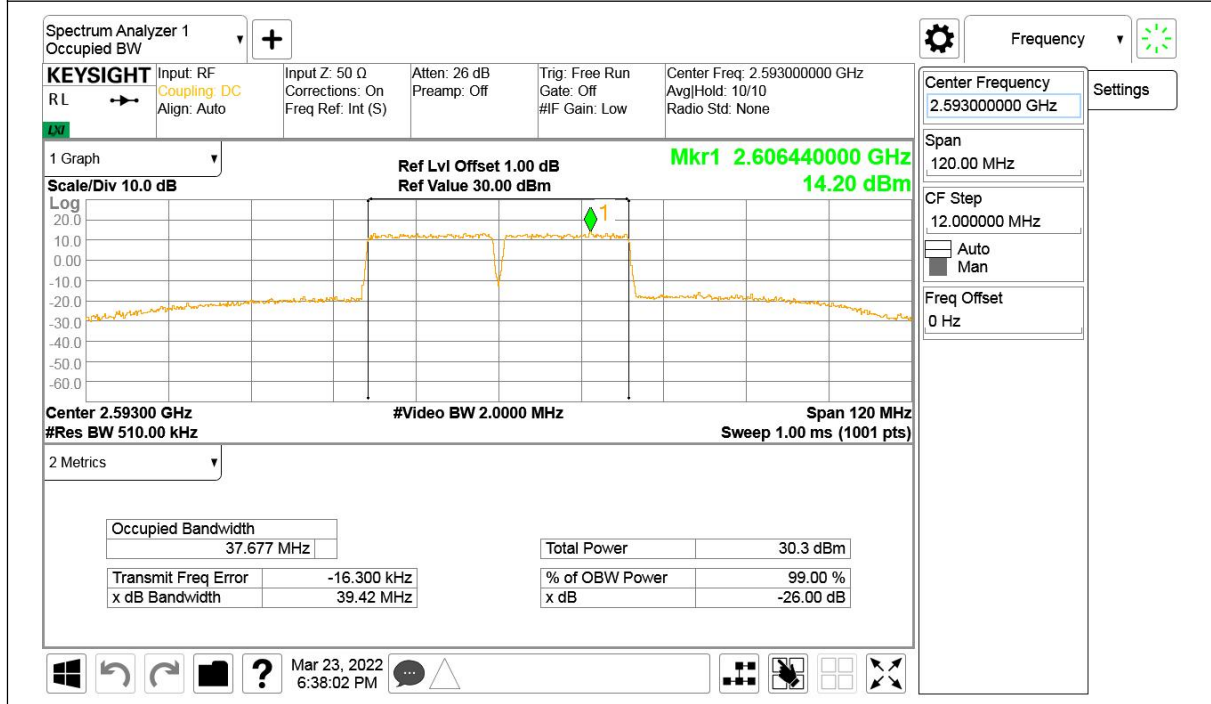

LTE CA band 41,20MHz+20MHz(99%)

Frequency (MHz)	Occupied Bandwidth (99%) (MHz)	
	QPSK	16QAM
2583.1	37.677	37.564

LTE CA band 41 , 20MHz+20MHz Bandwidth,QPSK (99% BW)

LTE CA band 41 , 20MHz+20MHz Bandwidth,16QAM (99% BW)