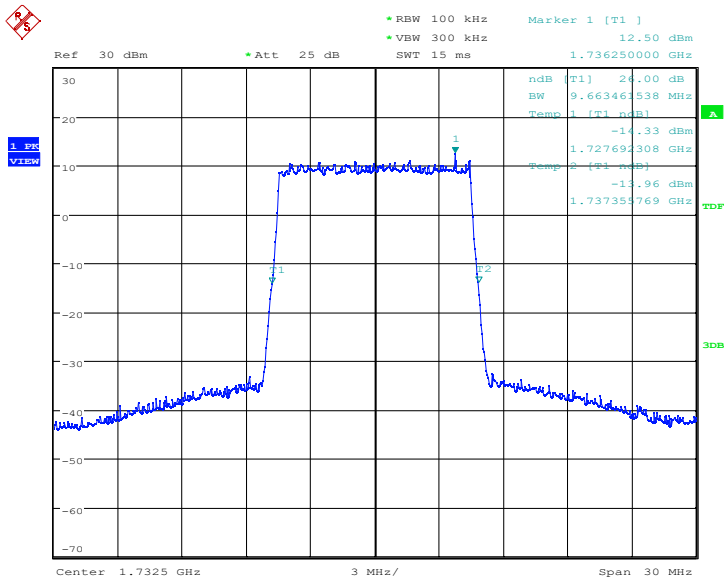

Report No.: I22W00018-LTE RF-Rev5

Date: 3.MAR.2022 06:15:44

Chongqing Academy of Information and Communication Technology

Address: No. 8, Yuma Road, Chayuan New City, Nan'an District, Chongqing, P. R. China, 401336
Tel: 0086-23-88069965   FAX: 0086-23-88608777