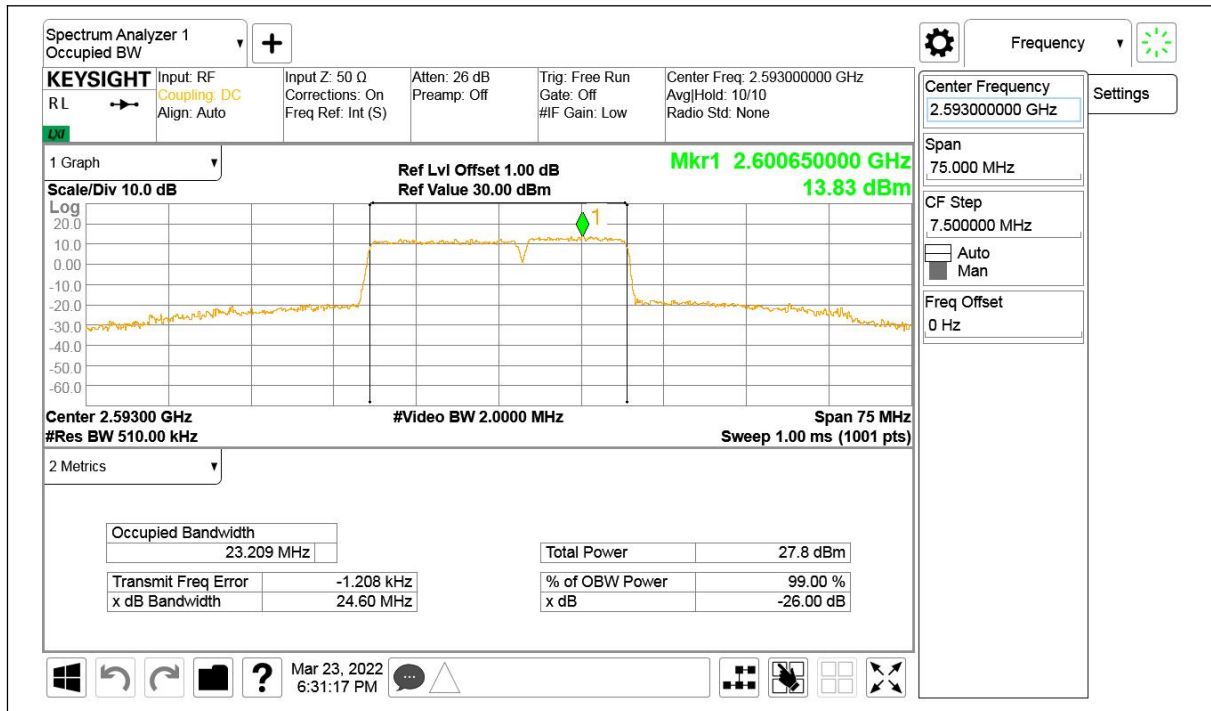

Report No.: I22W00018-LTE RF-Rev5

Chongqing Academy of Information and Communication Technology

Address: No. 8, Yuma Road, Chayuan New City, Nan'an District, Chongqing, P. R. China, 401336
Tel: 0086-23-88069965 FAX: 0086-23-88608777