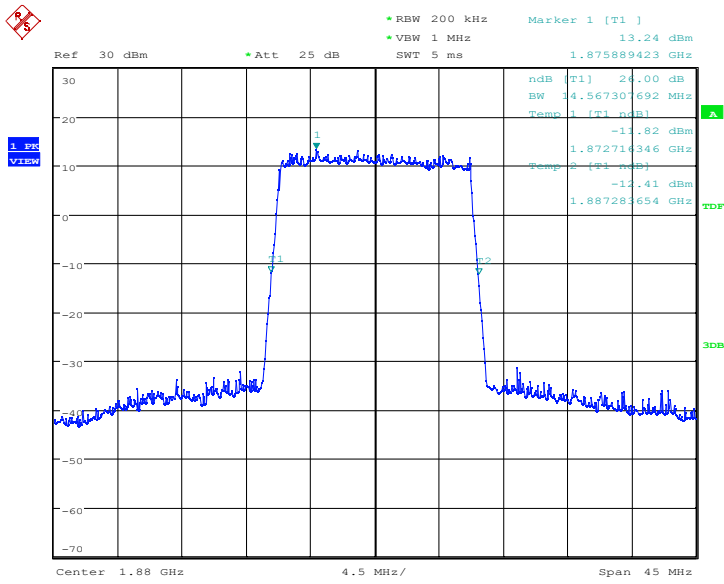

Report No.: I22W00018-LTE RF-Rev5

Date: 3.MAR.2022 06:10:51

Chongqing Academy of Information and Communication Technology

Address: No. 8, Yuma Road, Chayuan New City, Nan'an District, Chongqing, P. R. China, 401336
Tel: 0086-23-88069965 FAX: 0086-23-88608777