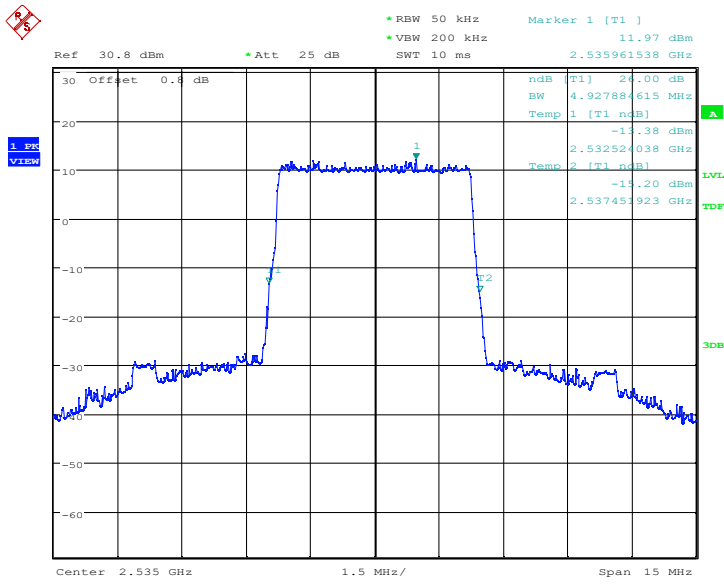

Report No.: I22W00018-LTE RF-Rev5

Date: 4.MAR.2022 05:18:34

Chongqing Academy of Information and Communication Technology

Address: No. 8, Yuma Road, Chayuan New City, Nan'an District, Chongqing, P. R. China, 401336
Tel: 0086-23-88069965   FAX: 0086-23-88608777