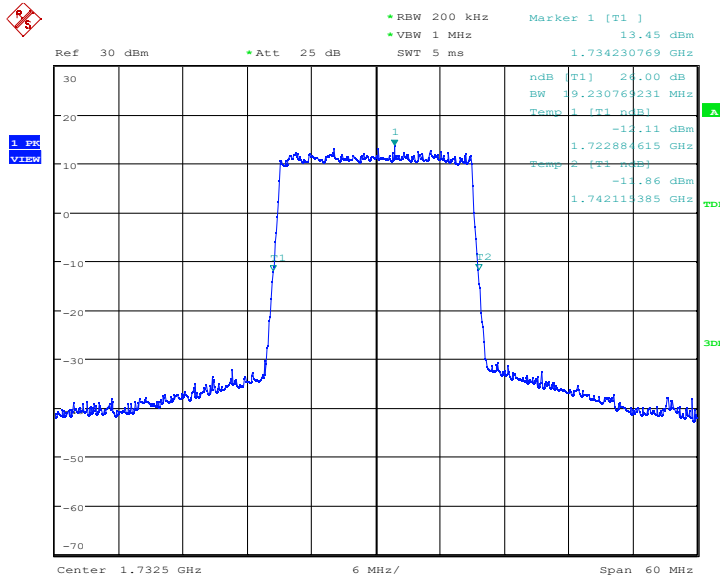

LTE band 4,20MHz(-26dBc)

Frequency(MHz)	Emission Bandwidth (-26dBc)(MHz)	
	QPSK	16QAM
1732.5	19.231	19.327

LTE band 4 , 20MHz Bandwidth,QPSK (-26dBc BW)

Date: 3.MAR.2022 06:17:14

LTE band 4 , 20MHz Bandwidth,16QAM (-26dBc BW)

Chongqing Academy of Information and Communication Technology

Address: No. 8,Yuma Road, Chayuan New City, Nan'an District, Chongqing, P. R. China,401336
Tel: 0086-23-88069965 FAX:0086-23-88608777