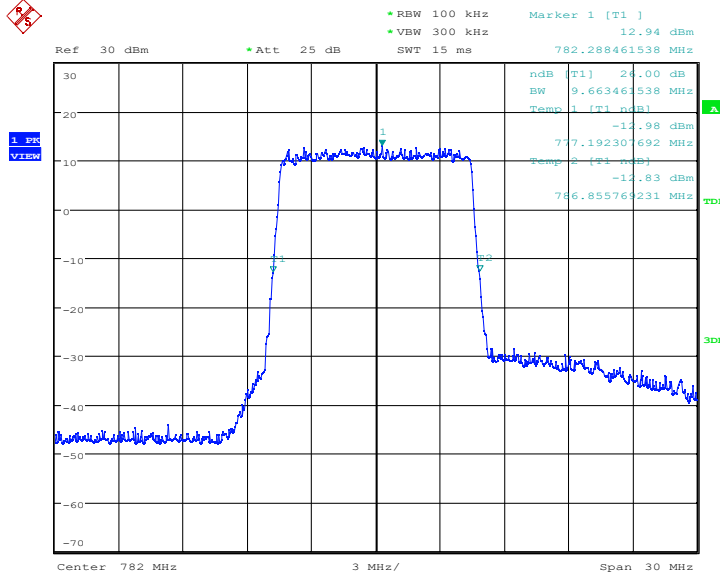

LTE band 13,10MHz(-26dBc)

Frequency(MHz)	Emission Bandwidth (-26dBc)(MHz)	
	QPSK	16QAM
782	9.663	9.567

LTE band 13 , 10MHz Bandwidth,QPSK (-26dBc BW)

Date: 4.MAR.2022 05:27:53

LTE band 13 , 10MHz Bandwidth,16QAM (-26dBc BW)