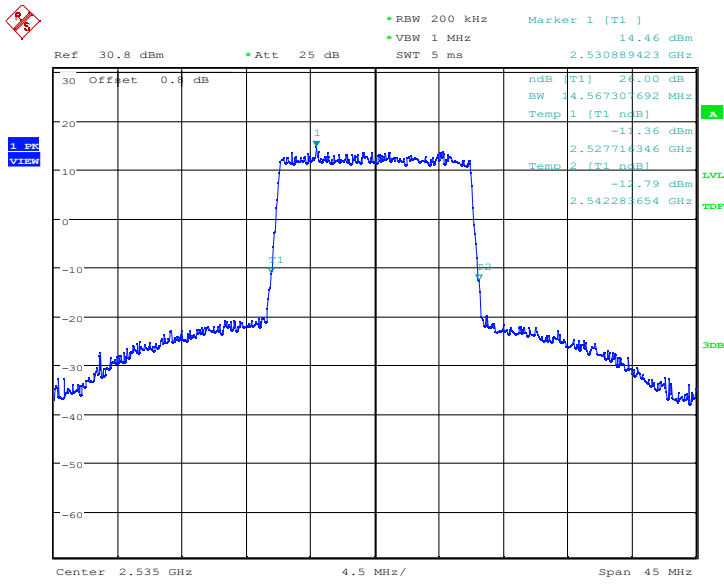

Report No.: I22W00018-LTE RF-Rev5

Date: 4.MAR.2022 05:20:27

Chongqing Academy of Information and Communication Technology

Address: No. 8, Yuma Road, Chayuan New City, Nan'an District, Chongqing, P. R. China, 401336
Tel: 0086-23-88069965 FAX: 0086-23-88608777