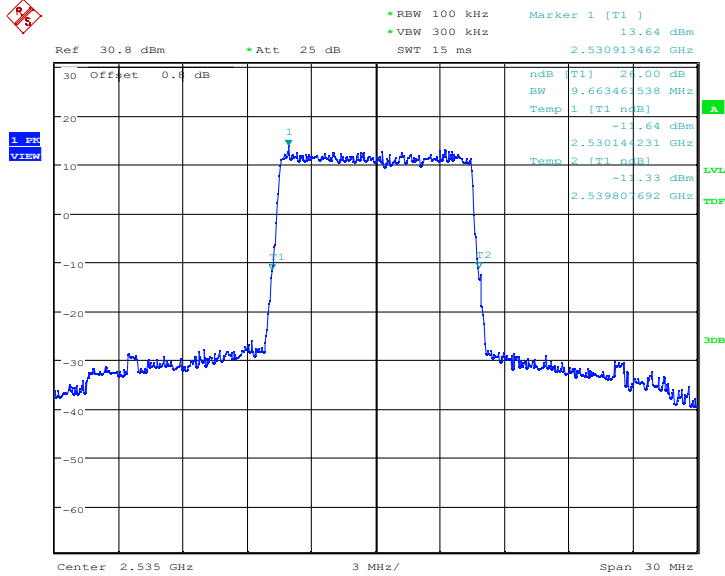

LTE band 7,10MHz(-26dBc)

Frequency(MHz)	Emission Bandwidth (-26dBc)(MHz)	
	QPSK	16QAM
2535	9.663	9.663

LTE band 7 , 10MHz Bandwidth,QPSK (-26dBc BW)

Date: 4.MAR.2022 05:19:03

LTE band 7 , 10MHz Bandwidth,16QAM (-26dBc BW)