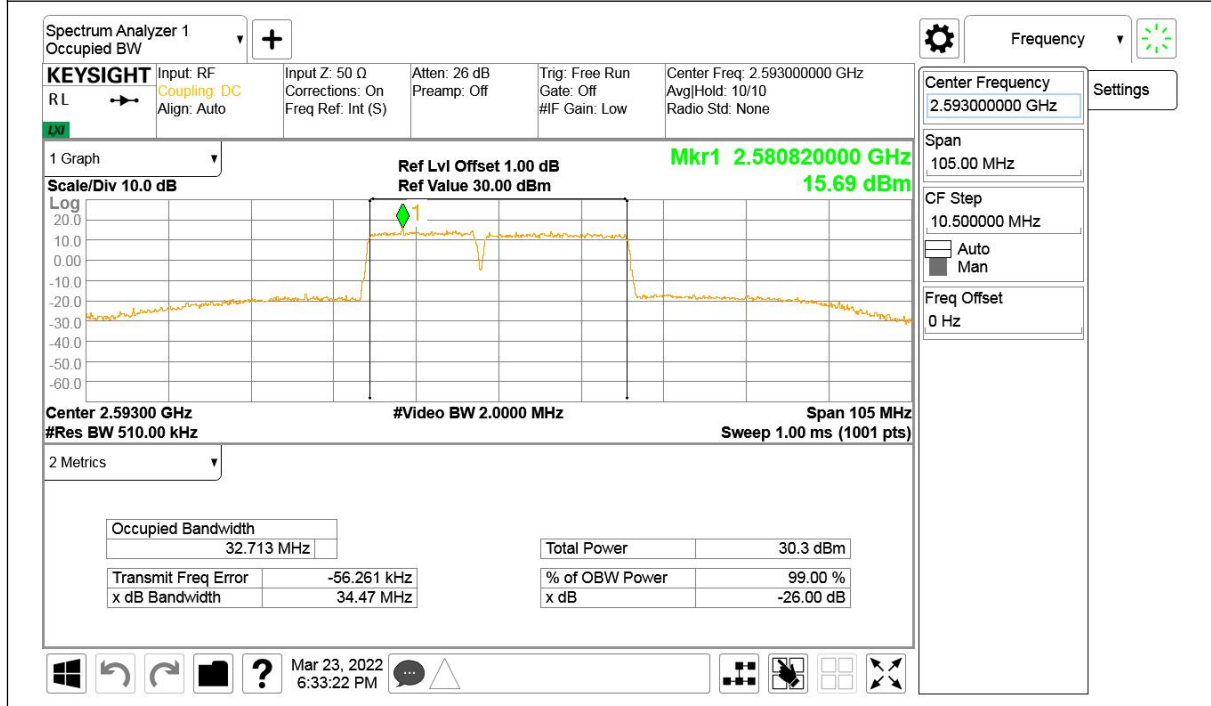

LTE CA band 41,15MHz+20MHz(99%)

Frequency (MHz)	Occupied Bandwidth (99%) (MHz)	
	QPSK	16QAM
2583.3	32.713	32.674

LTE CA band 41 , 15MHz+20MHz Bandwidth,QPSK (99% BW)

LTE CA band 41 , 15MHz+20MHz Bandwidth,16QAM (99% BW)