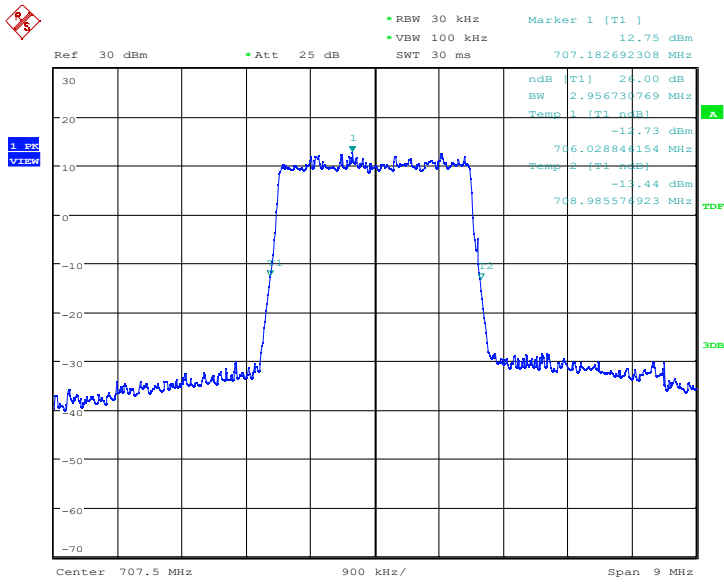

Report No.: I22W00018-LTE RF-Rev5

Date: 4.MAR.2022 05:24:09

Chongqing Academy of Information and Communication Technology

Address: No. 8, Yuma Road, Chayuan New City, Nan'an District, Chongqing, P. R. China, 401336
Tel: 0086-23-88069965   FAX: 0086-23-88608777