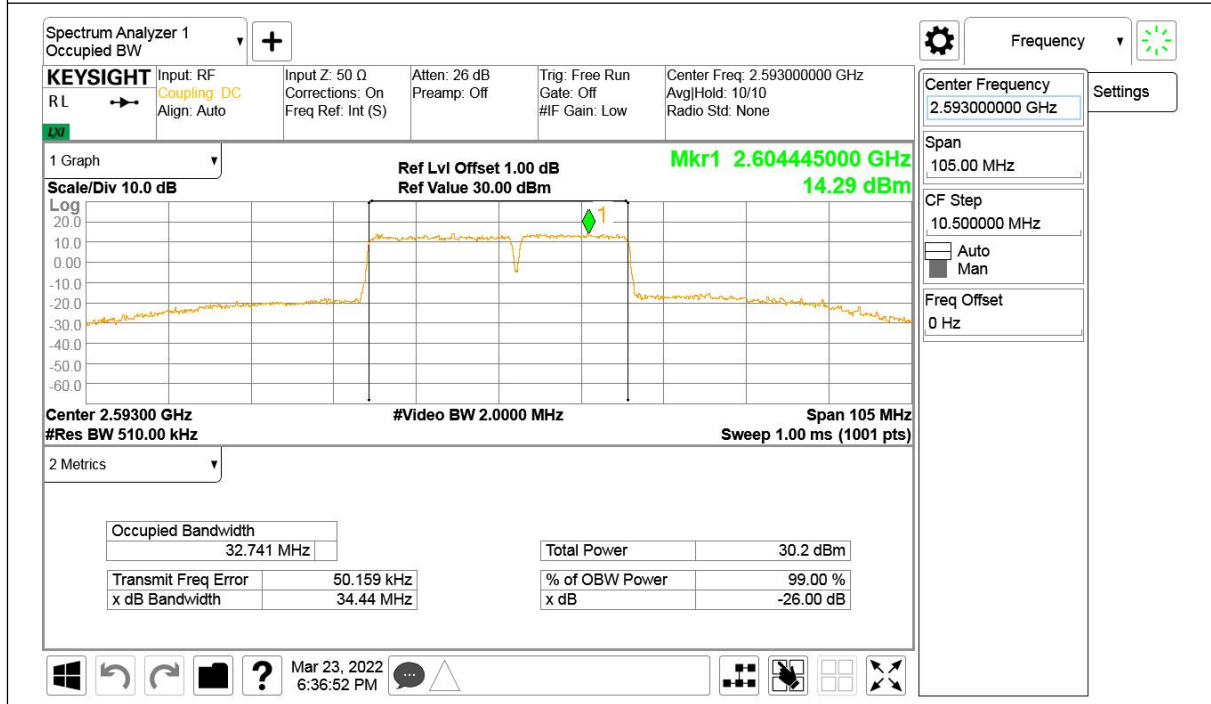

LTE CA band 41,20MHz+15MHz(99%)

Frequency (MHz)	Occupied Bandwidth (99%) (MHz)	
	QPSK	16QAM
2585.6	32.741	32.731

LTE CA band 41 , 20MHz+15MHz Bandwidth,QPSK (99% BW)

LTE CA band 41 , 20MHz+15MHz Bandwidth,16QAM (99% BW)