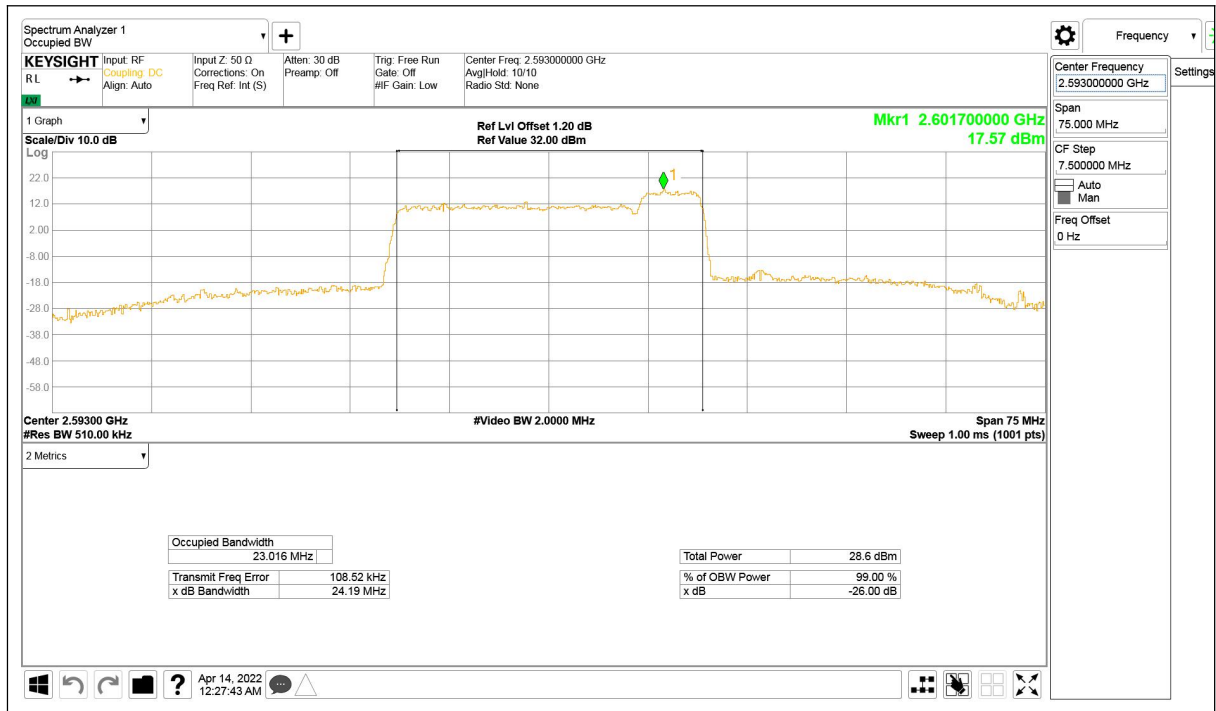

Report No.: I22W00018-LTE RF-Rev5

Chongqing Academy of Information and Communication Technology

Address: No. 8, Yuma Road, Chayuan New City, Nan'an District, Chongqing, P. R. China, 401336
Tel: 0086-23-88069965 FAX: 0086-23-88608777