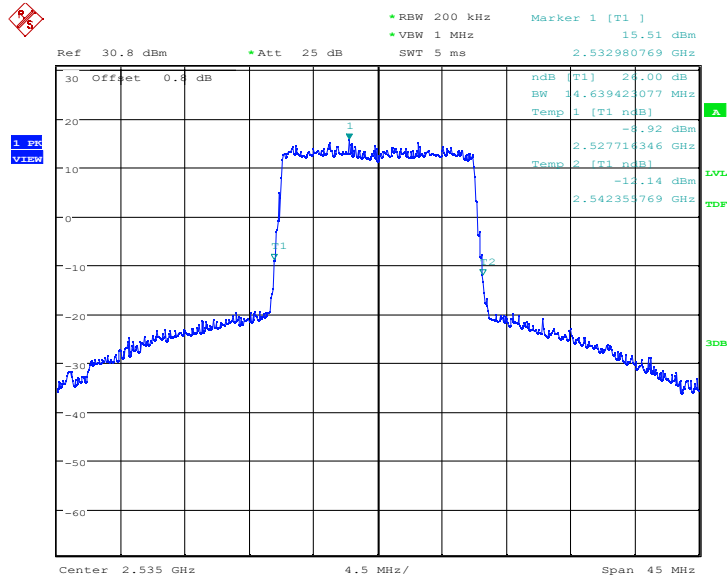

LTE band 7,15MHz(-26dBc)

Frequency(MHz)	Emission Bandwidth (-26dBc)(MHz)	
	QPSK	16QAM
2535	14.639	14.567

LTE band 7 , 15MHz Bandwidth,QPSK (-26dBc BW)

Date: 4.MAR.2022 05:20:01

LTE band 7 , 15MHz Bandwidth,16QAM (-26dBc BW)

Chongqing Academy of Information and Communication Technology

Address: No. 8,Yuma Road, Chayuan New City, Nan'an District, Chongqing, P. R. China,401336
Tel: 0086-23-88069965 FAX:0086-23-88608777