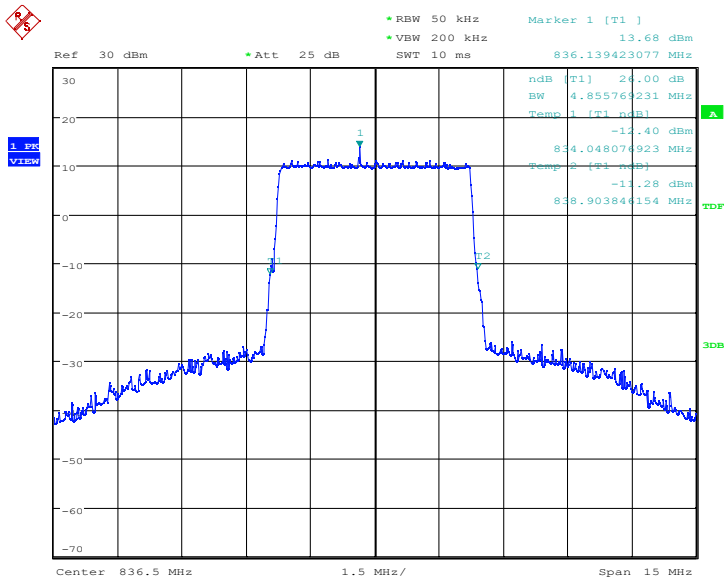

Report No.: I22W00018-LTE RF-Rev5

Date: 3.MAR.2022 06:21:17

Chongqing Academy of Information and Communication Technology

Address: No. 8, Yuma Road, Chayuan New City, Nan'an District, Chongqing, P. R. China, 401336
Tel: 0086-23-88069965   FAX: 0086-23-88608777