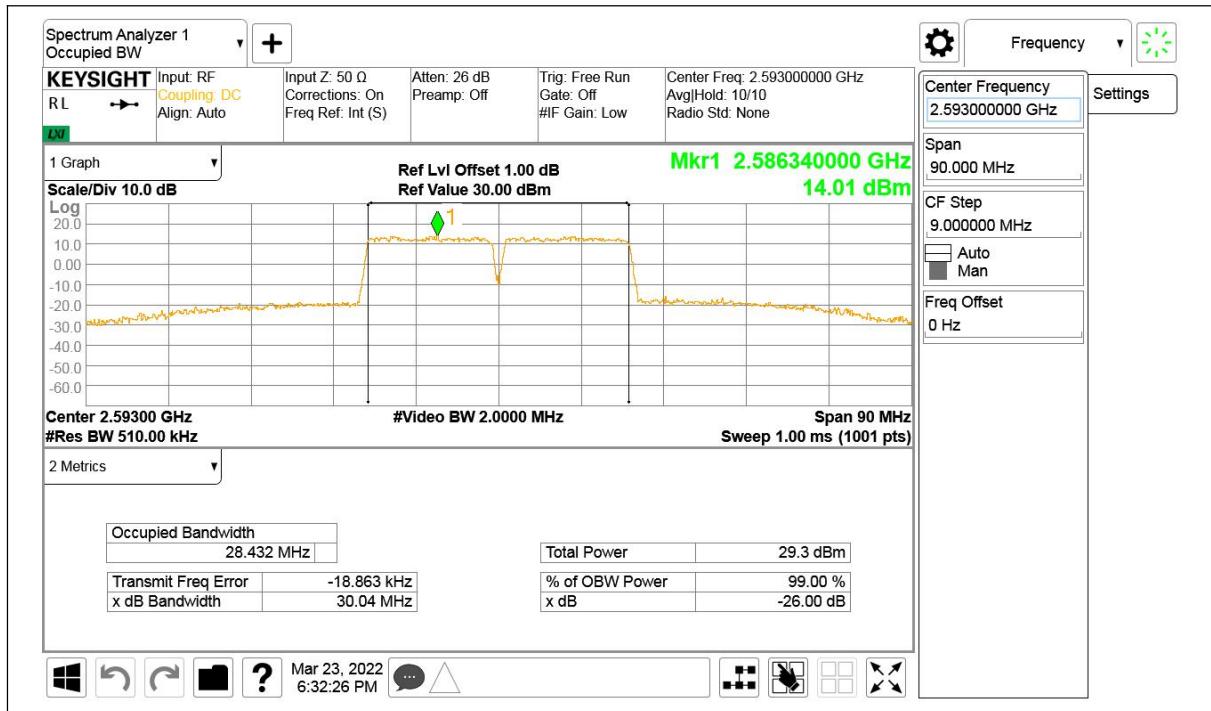

Report No.: I22W00018-LTE RF-Rev5

Chongqing Academy of Information and Communication Technology

Address: No. 8, Yuma Road, Chayuan New City, Nan'an District, Chongqing, P. R. China, 401336
Tel: 0086-23-88069965 FAX: 0086-23-88608777