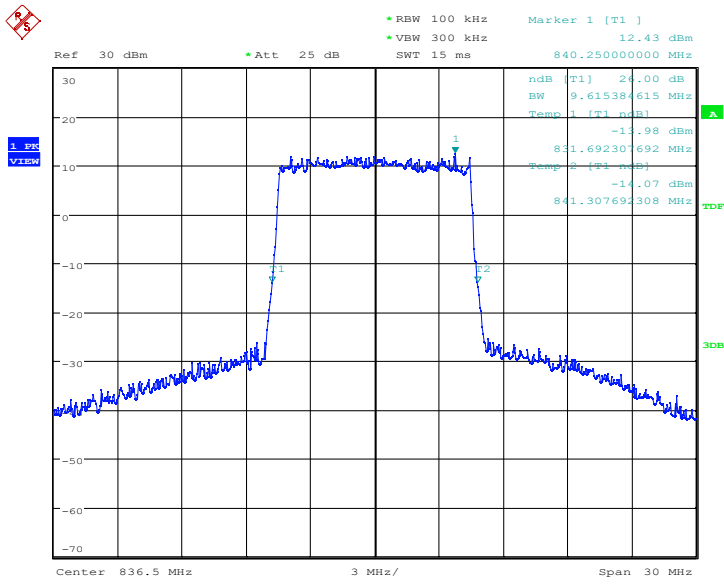

Report No.: I22W00018-LTE RF-Rev5

Date: 3.MAR.2022 06:22:06

Chongqing Academy of Information and Communication Technology

Address: No. 8, Yuma Road, Chayuan New City, Nan'an District, Chongqing, P. R. China, 401336
Tel: 0086-23-88069965 FAX: 0086-23-88608777