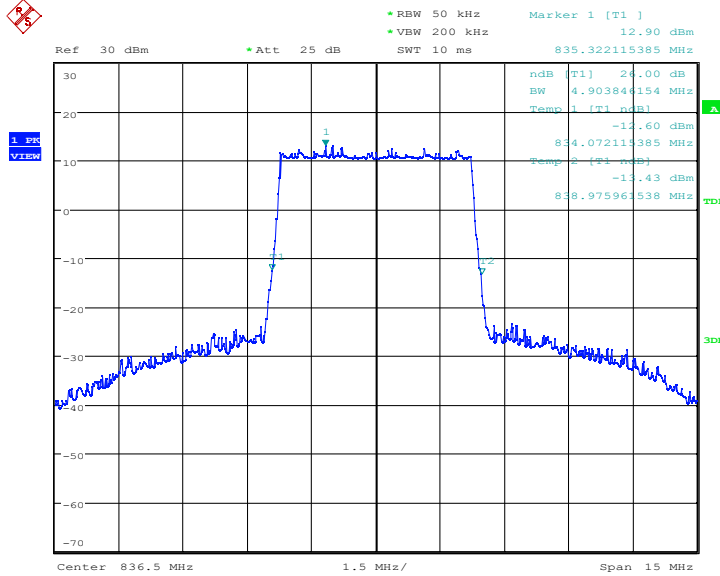

LTE band 5,5MHz(-26dBc)

Frequency(MHz)	Emission Bandwidth (-26dBc)(MHz)	
	QPSK	16QAM
836.5	4.904	4.856

LTE band 5 , 5MHz Bandwidth,QPSK (-26dBc BW)

Date: 3.MAR.2022 06:20:49

LTE band 5 , 5MHz Bandwidth,16QAM (-26dBc BW)