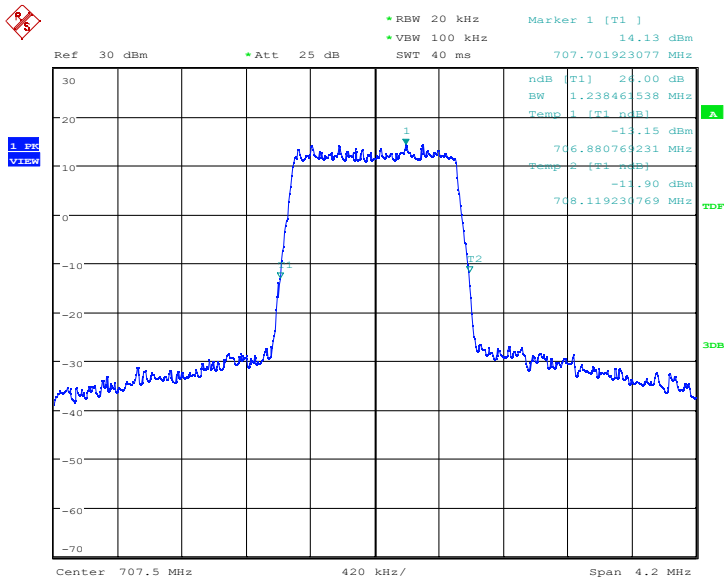

Report No.: I22W00018-LTE RF-Rev5

Date: 4.MAR.2022 05:23:12

Chongqing Academy of Information and Communication Technology

Address: No. 8, Yuma Road, Chayuan New City, Nan'an District, Chongqing, P. R. China, 401336
Tel: 0086-23-88069965   FAX: 0086-23-88608777