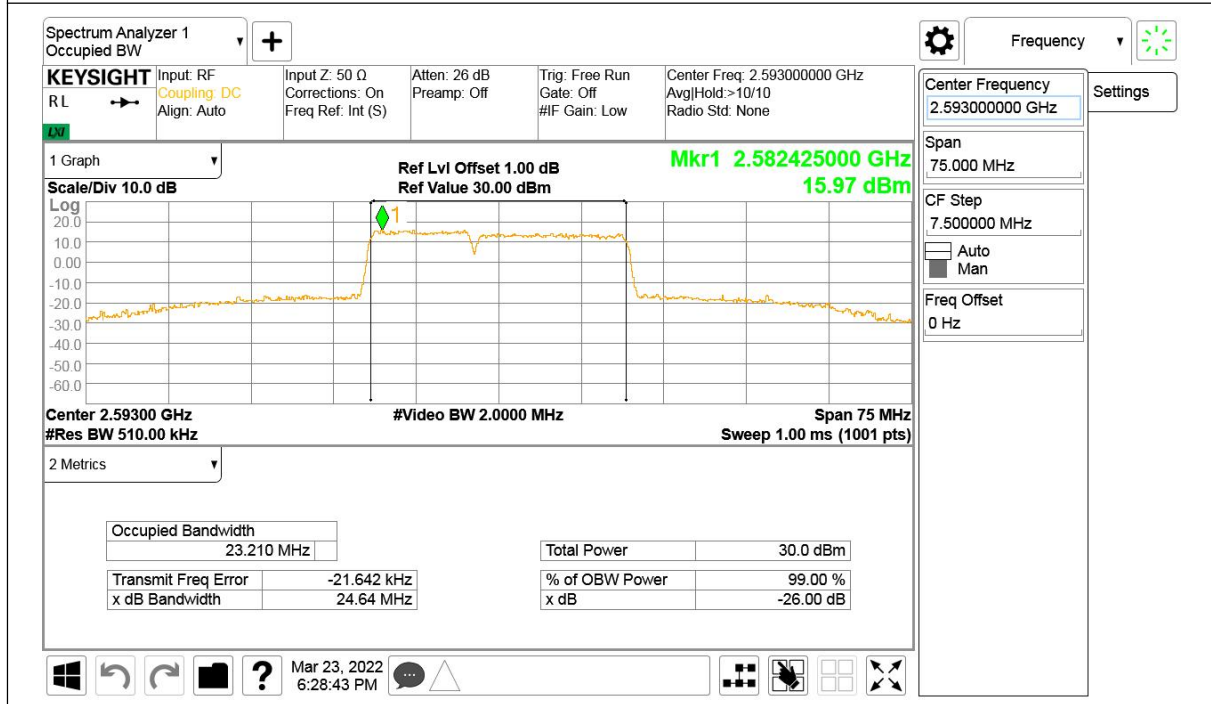

LTE CA band 41,10MHz+15MHz(99%)

Frequency (MHz)	Occupied Bandwidth (99%) (MHz)	
	QPSK	16QAM
2585.9	23.210	23.259

LTE CA band 41 , 10MHz+15MHz Bandwidth,QPSK (99% BW)

LTE CA band 41 , 10MHz+15MHz Bandwidth,16QAM (99% BW)