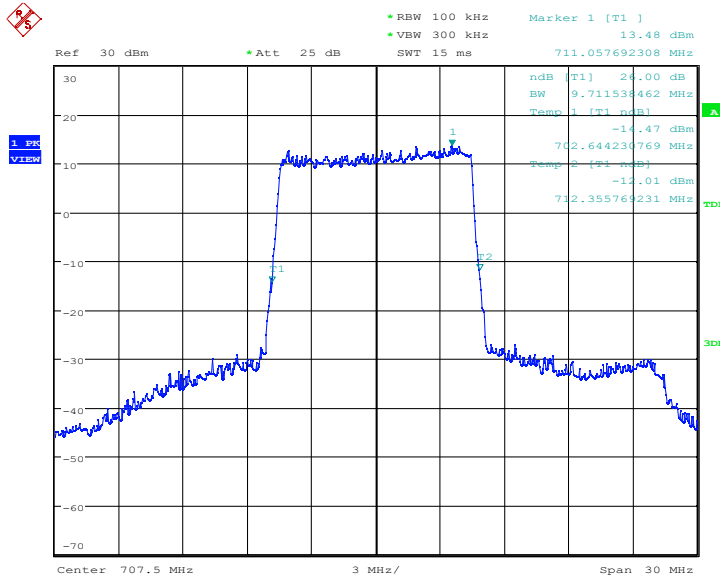

LTE band 12,10MHz(-26dBc)

Frequency(MHz)	Emission Bandwidth (-26dBc)(MHz)	
	QPSK	16QAM
707.5	9.712	9.615

LTE band 12 , 10MHz Bandwidth,QPSK (-26dBc BW)

Date: 4.MAR.2022 05:25:44

LTE band 12 , 10MHz Bandwidth,16QAM (-26dBc BW)