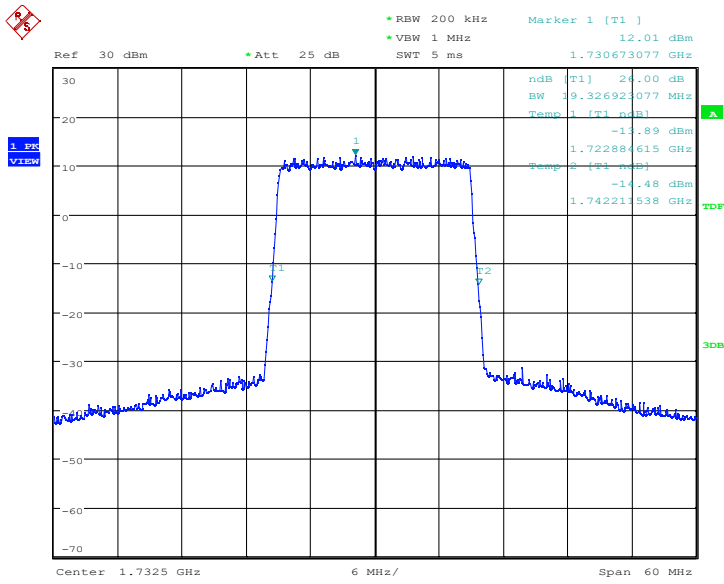

Report No.: I22W00018-LTE RF-Rev5

Date: 3.MAR.2022 06:17:44

Chongqing Academy of Information and Communication Technology

Address: No. 8, Yuma Road, Chayuan New City, Nan'an District, Chongqing, P. R. China, 401336
Tel: 0086-23-88069965 FAX: 0086-23-88608777