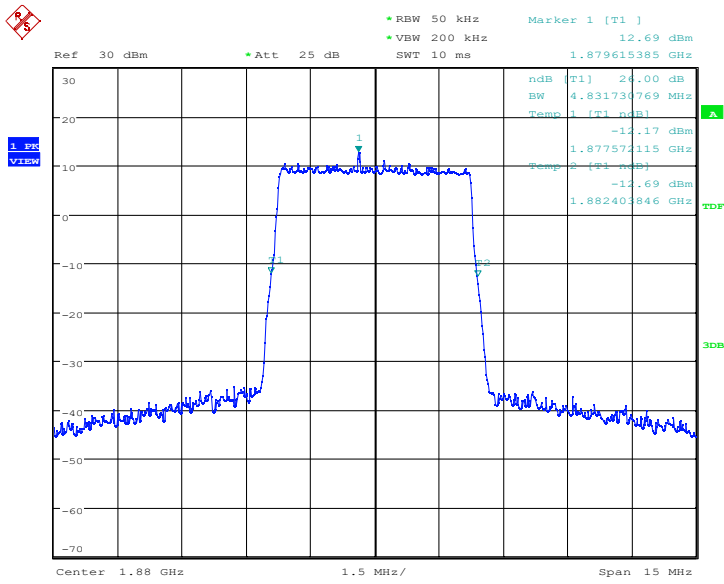

Report No.: I22W00018-LTE RF-Rev5

Date: 3.MAR.2022 06:09:09

Chongqing Academy of Information and Communication Technology

Address: No. 8, Yuma Road, Chayuan New City, Nan'an District, Chongqing, P. R. China, 401336
Tel: 0086-23-88069965 FAX: 0086-23-88608777