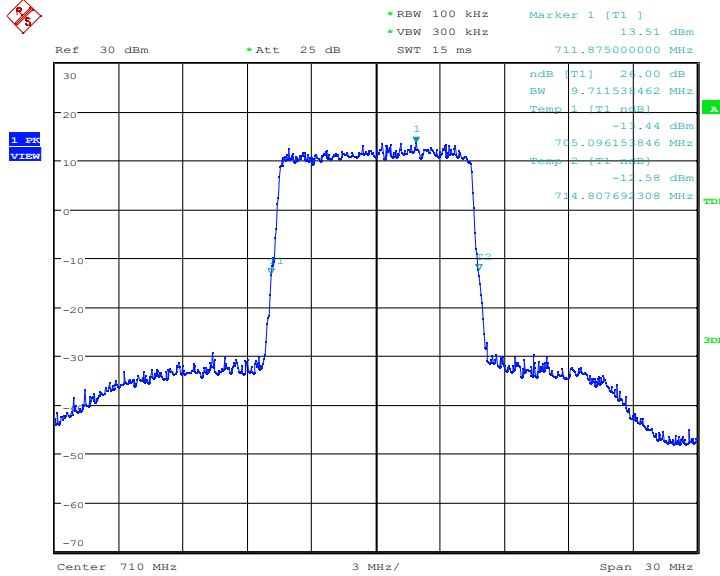

LTE band 17,10MHz(-26dBc)

Frequency(MHz)	Emission Bandwidth (-26dBc)(MHz)	
	QPSK	16QAM
710	9.712	9.615

LTE band 17 , 10MHz Bandwidth,QPSK (-26dBc BW)

Date: 4.MAR.2022 05:29:35

LTE band 17 , 10MHz Bandwidth,16QAM (-26dBc BW)

Chongqing Academy of Information and Communication Technology

Address: No. 8,Yuma Road, Chayuan New City, Nan'an District, Chongqing, P. R. China,401336
Tel: 0086-23-88069965   FAX:0086-23-88608777