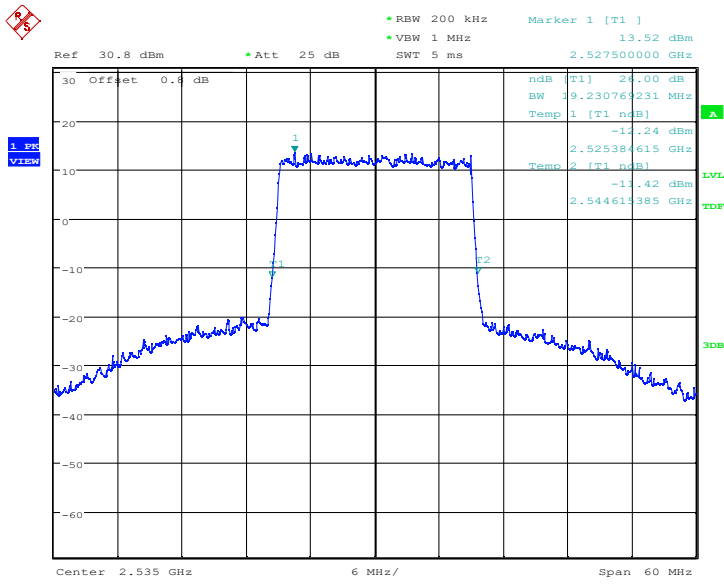

Report No.: I22W00018-LTE RF-Rev5

Date: 4.MAR.2022 05:21:33

Chongqing Academy of Information and Communication Technology

Address: No. 8, Yuma Road, Chayuan New City, Nan'an District, Chongqing, P. R. China, 401336
Tel: 0086-23-88069965 FAX: 0086-23-88608777