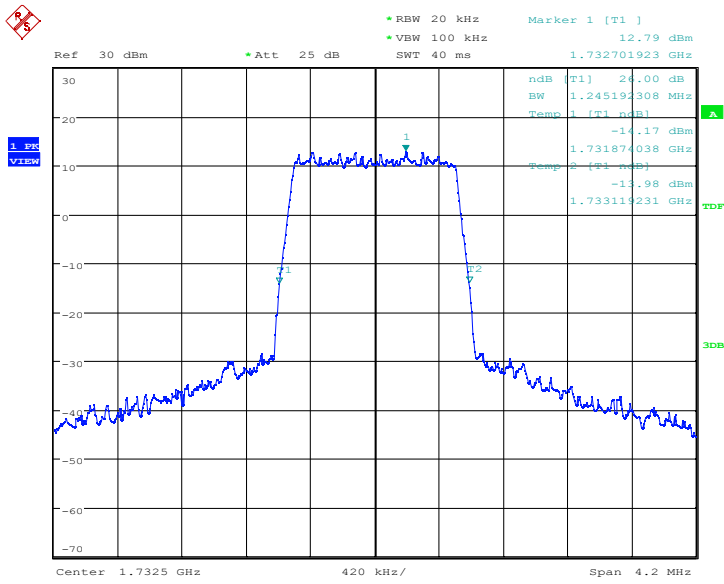

Report No.: I22W00018-LTE RF-Rev5

Date: 3.MAR.2022 06:12:45

Chongqing Academy of Information and Communication Technology

Address: No. 8, Yuma Road, Chayuan New City, Nan'an District, Chongqing, P. R. China, 401336
Tel: 0086-23-88069965   FAX: 0086-23-88608777