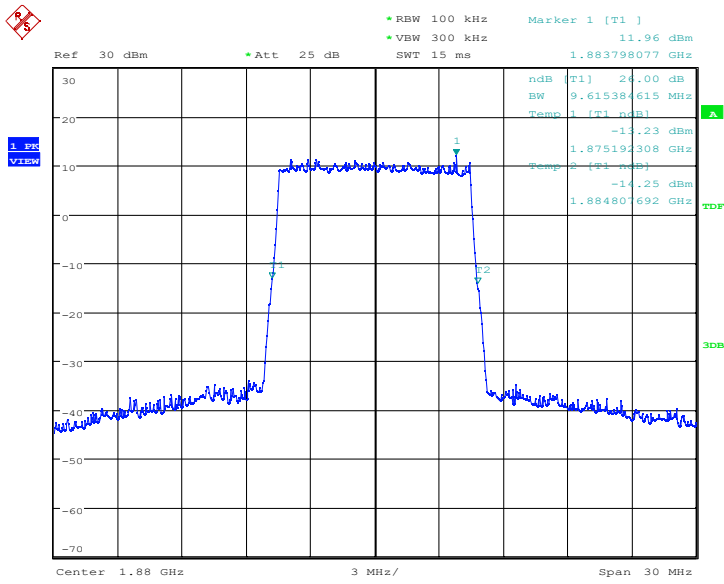

Report No.: I22W00018-LTE RF-Rev5

Date: 3.MAR.2022 06:10:01

Chongqing Academy of Information and Communication Technology

Address: No. 8, Yuma Road, Chayuan New City, Nan'an District, Chongqing, P. R. China, 401336
Tel: 0086-23-88069965   FAX: 0086-23-88608777