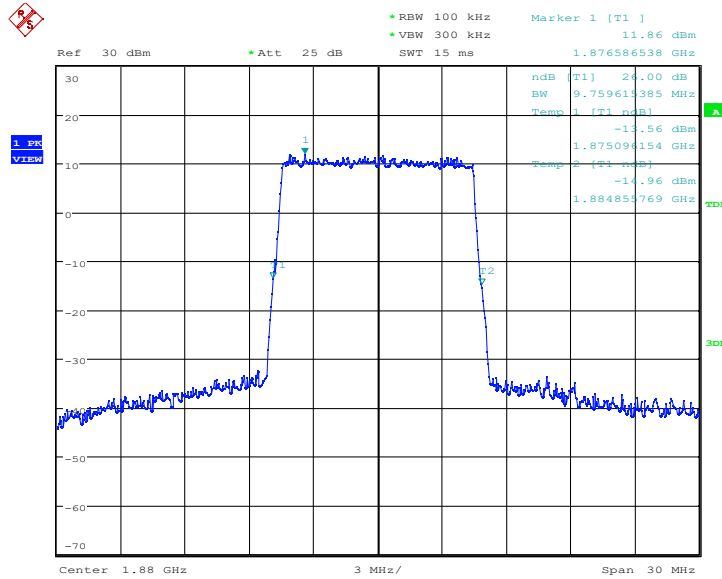

LTE band 2,10MHz(-26dBc)

Frequency(MHz)	Emission Bandwidth (-26dBc)(MHz)	
	QPSK	16QAM
1880	9.760	9.615

LTE band 2 , 10MHz Bandwidth,QPSK (-26dBc BW)

Date: 3.MAR.2022 06:09:37

LTE band 2 , 10MHz Bandwidth,16QAM (-26dBc BW)