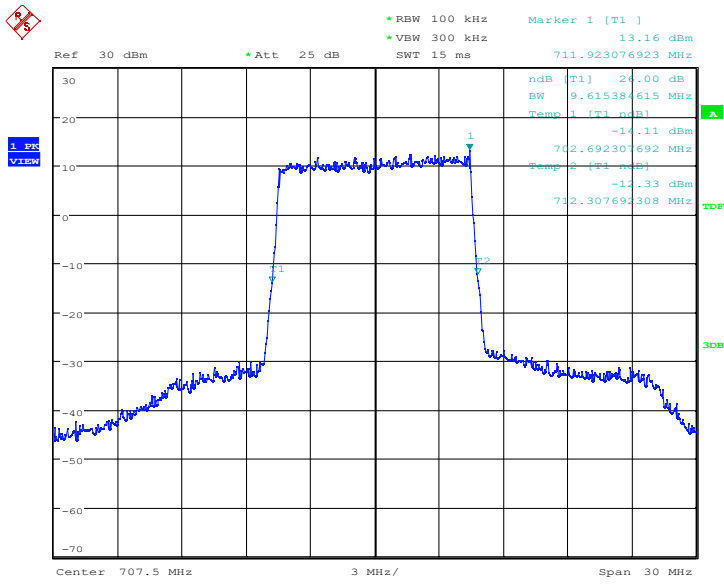

Report No.: I22W00018-LTE RF-Rev5

Date: 4.MAR.2022 05:26:08

Chongqing Academy of Information and Communication Technology

Address: No. 8, Yuma Road, Chayuan New City, Nan'an District, Chongqing, P. R. China, 401336
Tel: 0086-23-88069965 FAX: 0086-23-88608777