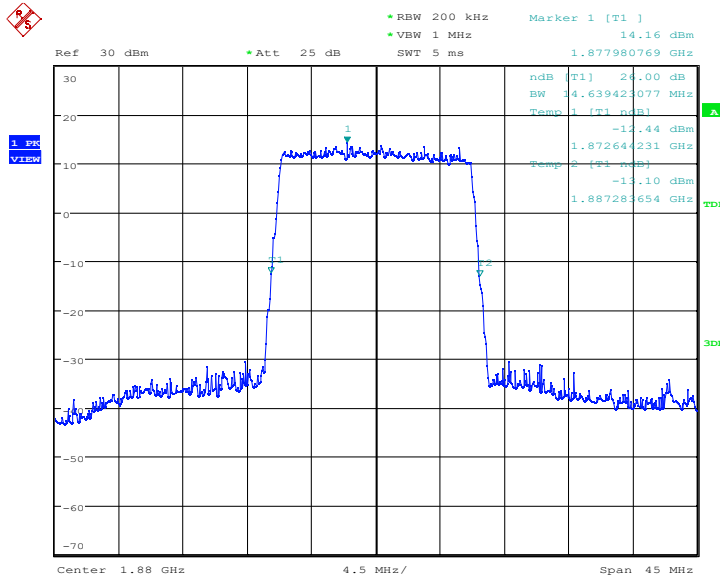

LTE band 2,15MHz(-26dBc)

Frequency(MHz)	Emission Bandwidth (-26dBc)(MHz)	
	QPSK	16QAM
1880	14.639	14.567

LTE band 2 , 15MHz Bandwidth,QPSK (-26dBc BW)

Date: 3.MAR.2022 06:10:29

LTE band 2 , 15MHz Bandwidth,16QAM (-26dBc BW)