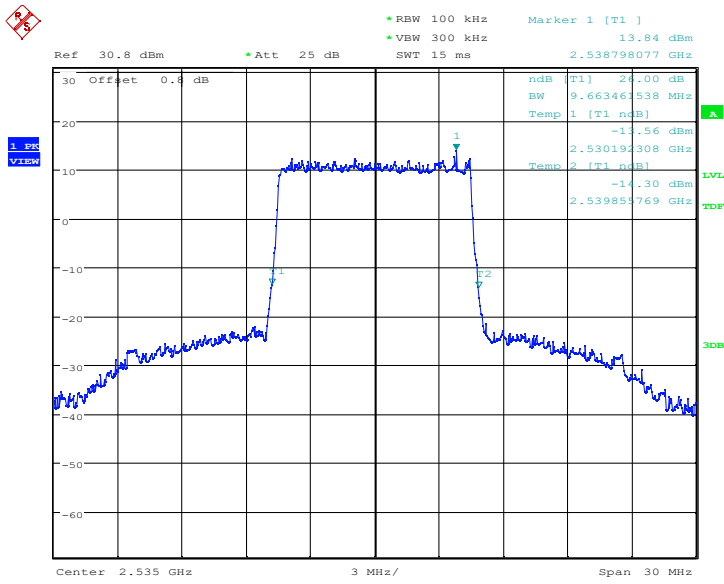

Report No.: I22W00018-LTE RF-Rev5

Date: 4.MAR.2022 05:19:27

Chongqing Academy of Information and Communication Technology

Address: No. 8, Yuma Road, Chayuan New City, Nan'an District, Chongqing, P. R. China, 401336
Tel: 0086-23-88069965   FAX: 0086-23-88608777