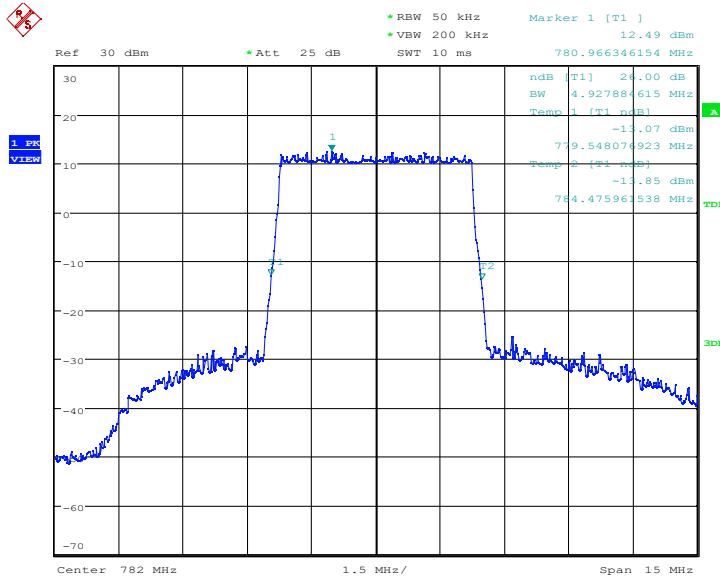

LTE band 13,5MHz(-26dBc)

Frequency(MHz)	Emission Bandwidth (-26dBc)(MHz)	
	QPSK	16QAM
782	4.928	4.904

LTE band 13 , 5MHz Bandwidth,QPSK (-26dBc BW)

Date: 4.MAR.2022 05:26:44

LTE band 13 , 5MHz Bandwidth,16QAM (-26dBc BW)

Chongqing Academy of Information and Communication Technology

Address: No. 8,Yuma Road, Chayuan New City, Nan'an District, Chongqing, P. R. China,401336
Tel: 0086-23-88069965 FAX:0086-23-88608777