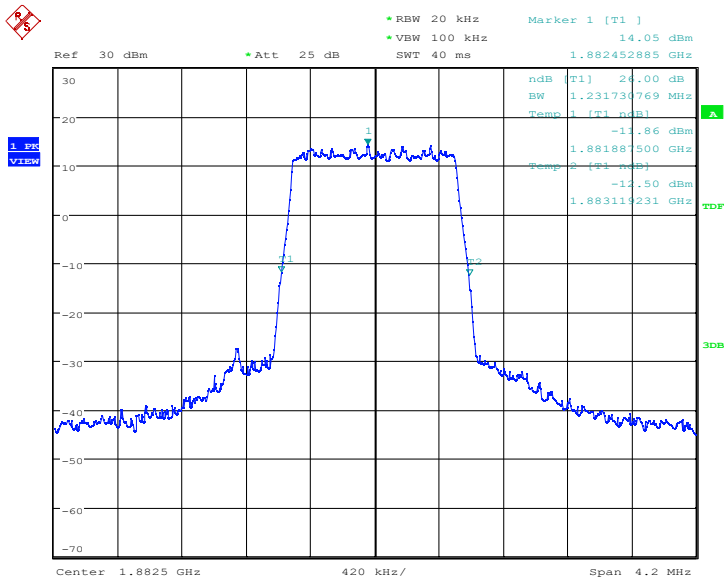

Report No.: I22W00018-LTE RF-Rev5

Date: 7.MAR.2022 18:48:25