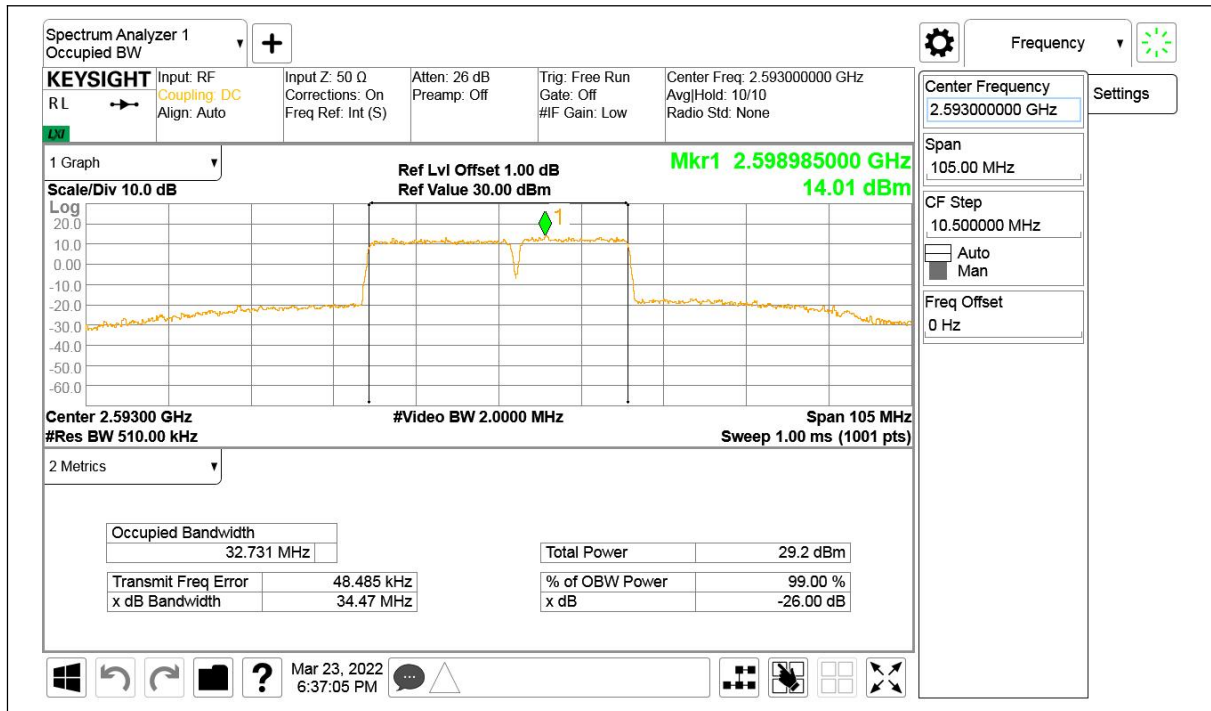

**LTE CA band 41,20MHz+15MHz(99%)**

Frequency (MHz)	Occupied Bandwidth (99%) (MHz)	
	QPSK	16QAM
2585.6	32.741	32.731

**LTE CA band 41 , 20MHz+15MHz Bandwidth,QPSK (99% BW)**

**LTE CA band 41 , 20MHz+15MHz Bandwidth,16QAM (99% BW)**