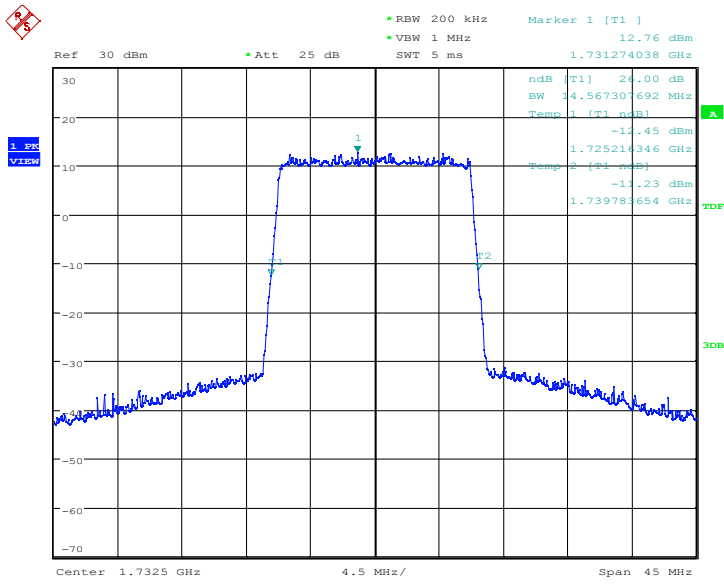

Report No.: I22W00018-LTE RF-Rev5

Date: 3.MAR.2022 06:16:44

Chongqing Academy of Information and Communication Technology

Address: No. 8, Yuma Road, Chayuan New City, Nan'an District, Chongqing, P. R. China, 401336
Tel: 0086-23-88069965 FAX: 0086-23-88608777