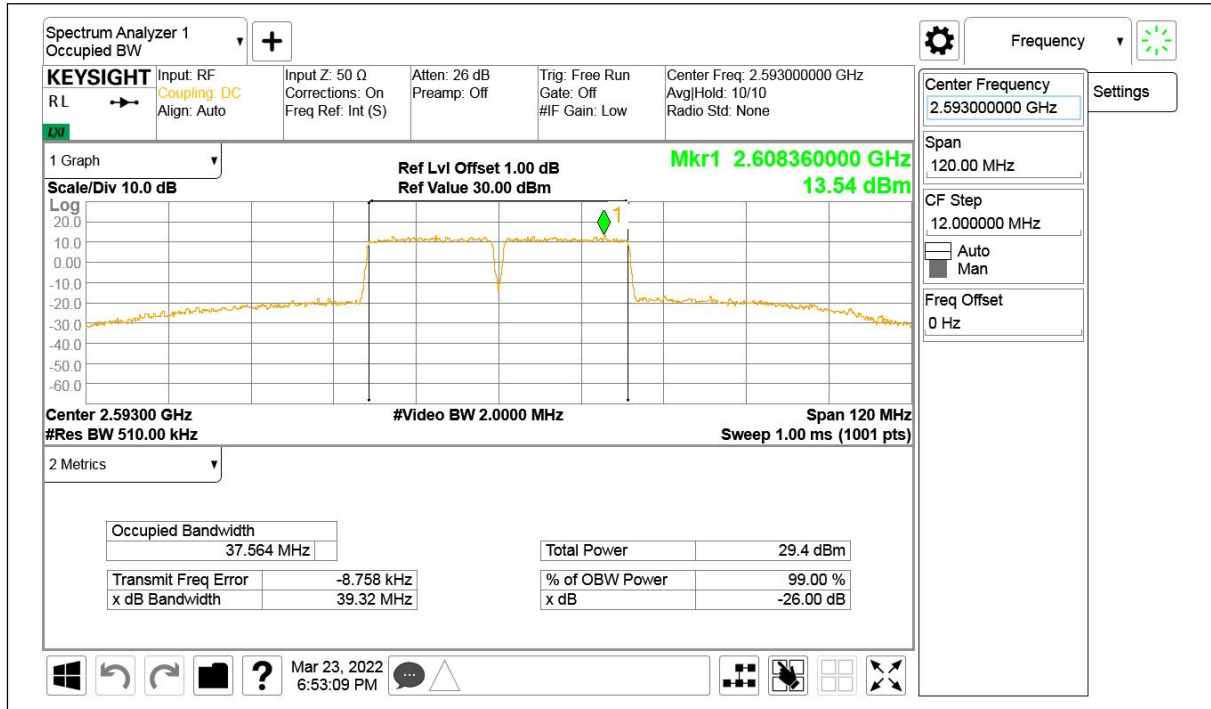

Report No.: I22W00018-LTE RF-Rev5

Chongqing Academy of Information and Communication Technology

Address: No. 8, Yuma Road, Chayuan New City, Nan'an District, Chongqing, P. R. China, 401336
Tel: 0086-23-88069965 FAX: 0086-23-88608777