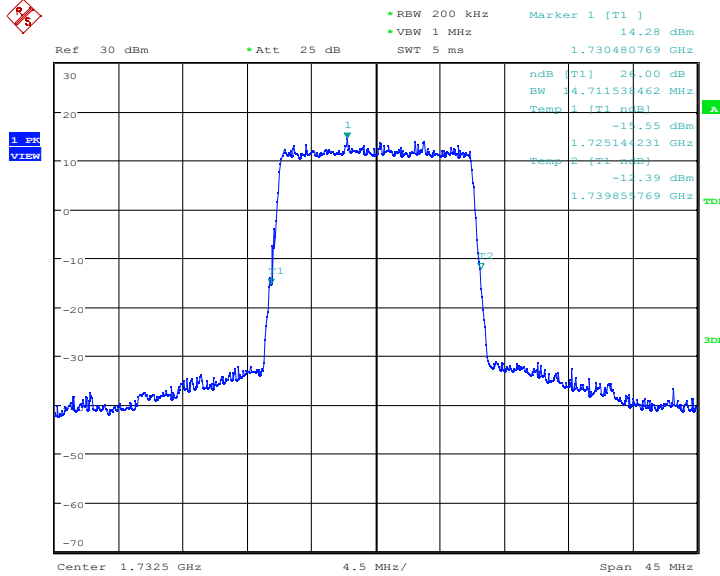

LTE band 4,15MHz(-26dBc)

Frequency(MHz)	Emission Bandwidth (-26dBc)(MHz)	
	QPSK	16QAM
1732.5	14.712	14.567

LTE band 4 , 15MHz Bandwidth,QPSK (-26dBc BW)

Date: 3.MAR.2022 06:16:15

LTE band 4 , 15MHz Bandwidth,16QAM (-26dBc BW)