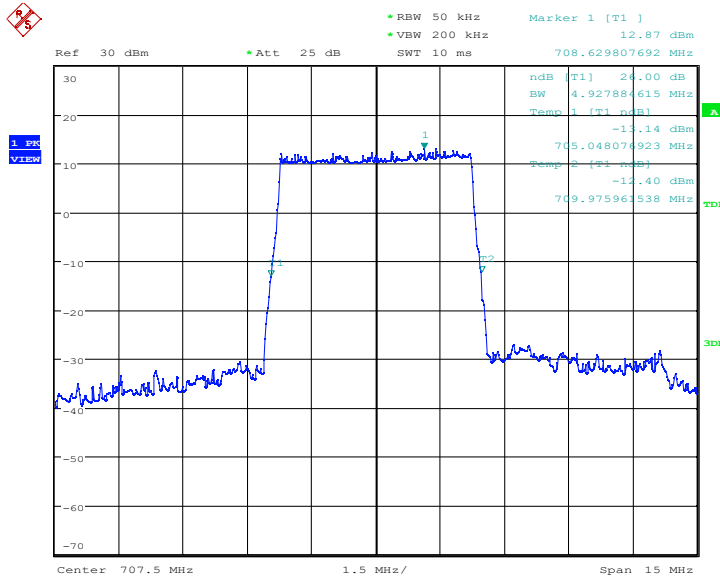

LTE band 12,5MHz(-26dBc)

Frequency(MHz)	Emission Bandwidth (-26dBc)(MHz)	
	QPSK	16QAM
707.5	4.928	4.856

LTE band 12 , 5MHz Bandwidth,QPSK (-26dBc BW)

Date: 4.MAR.2022 05:24:43

LTE band 12 , 5MHz Bandwidth,16QAM (-26dBc BW)