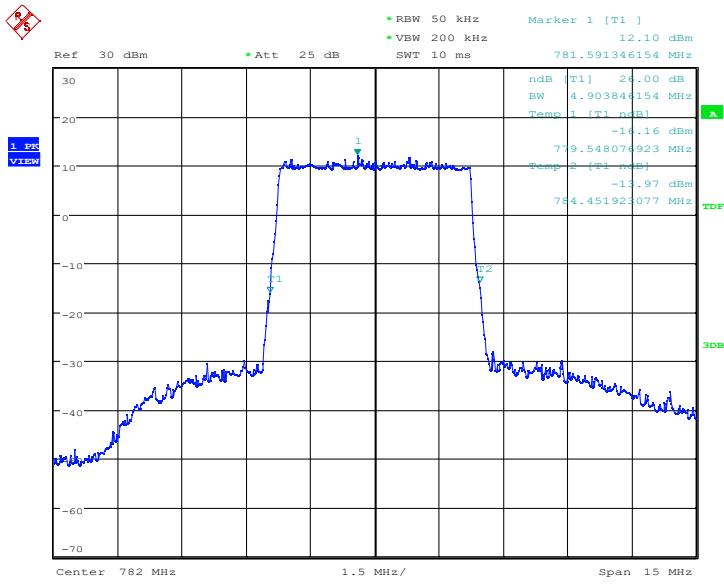

Report No.: I22W00018-LTE RF-Rev5

Date: 4.MAR.2022 05:27:19

Chongqing Academy of Information and Communication Technology

Address: No. 8, Yuma Road, Chayuan New City, Nan'an District, Chongqing, P. R. China, 401336
Tel: 0086-23-88069965 FAX: 0086-23-88608777