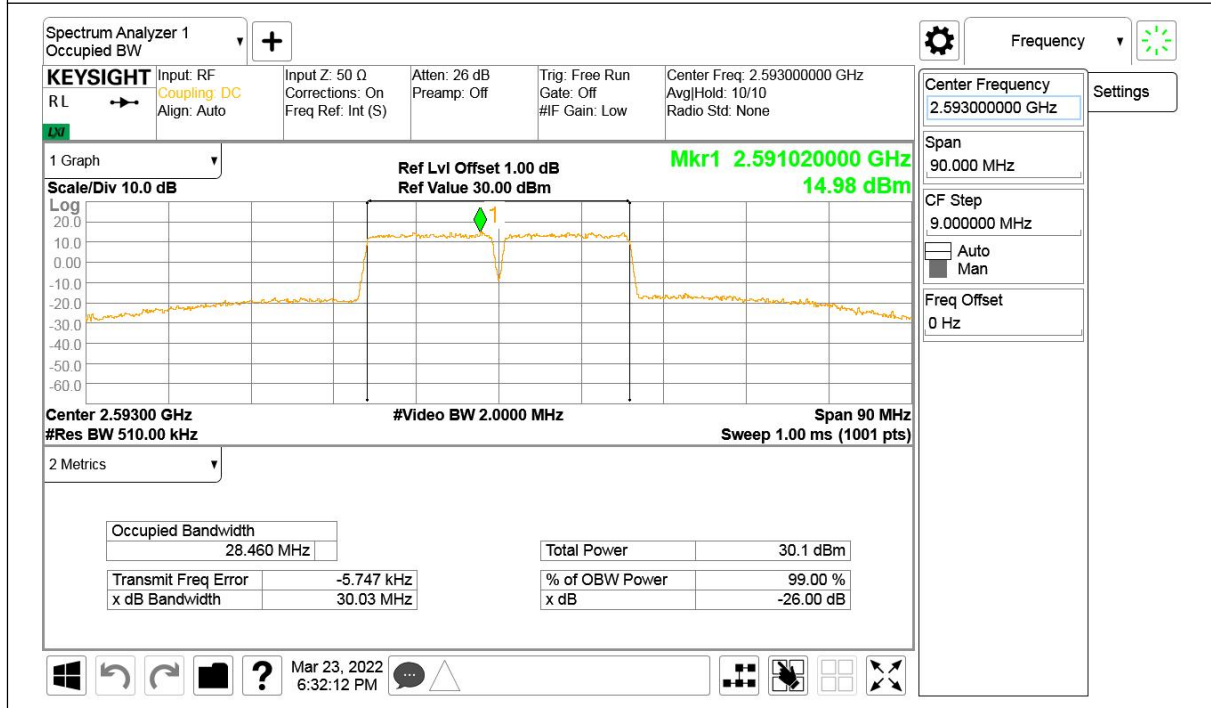

LTE CA band 41,15MHz+15MHz(99%)

Frequency (MHz)	Occupied Bandwidth (99%) (MHz)	
	QPSK	16QAM
2585.5	28.460	28.432

LTE CA band 41 , 15MHz+15MHz Bandwidth,QPSK (99% BW)

LTE CA band 41 , 15MHz+15MHz Bandwidth,16QAM (99% BW)