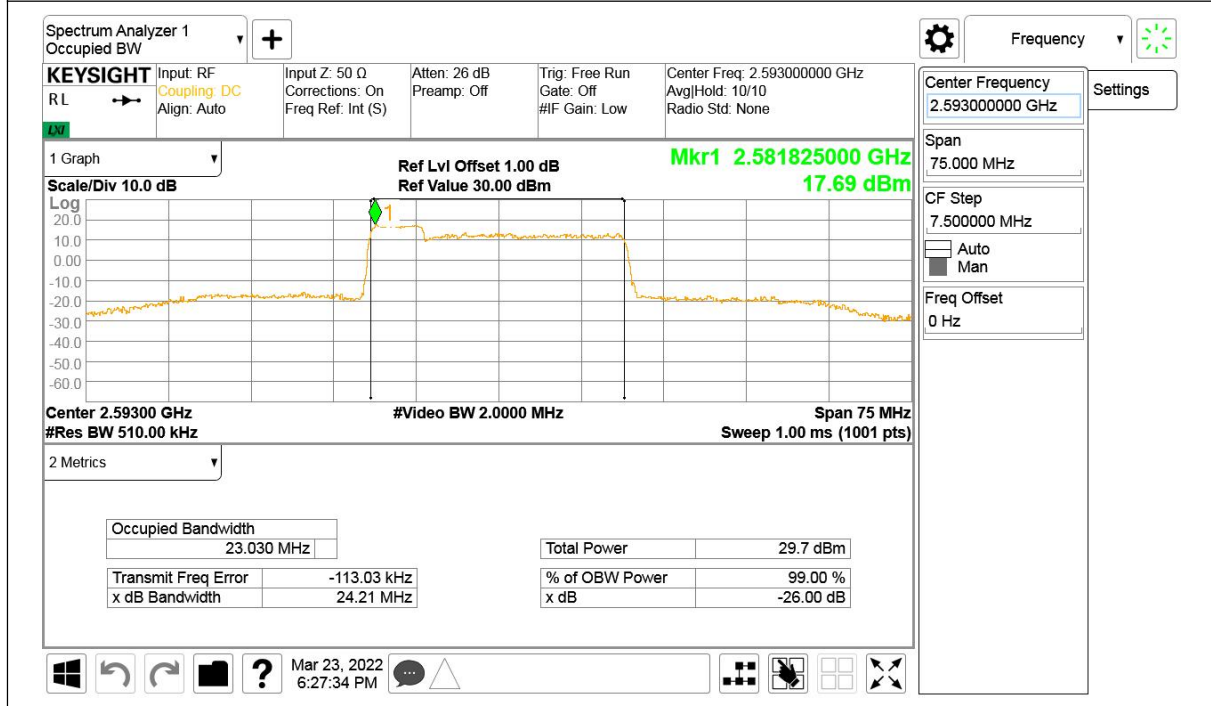

LTE CA band 41,5MHz+20MHz(99%)

Frequency (MHz)	Occupied Bandwidth (99%) (MHz)	
	QPSK	16QAM
2583.8	23.030	22.945

LTE CA band 41 , 5MHz+20MHz Bandwidth,QPSK (99% BW)

LTE CA band 41 , 5MHz+20MHz Bandwidth,16QAM (99% BW)