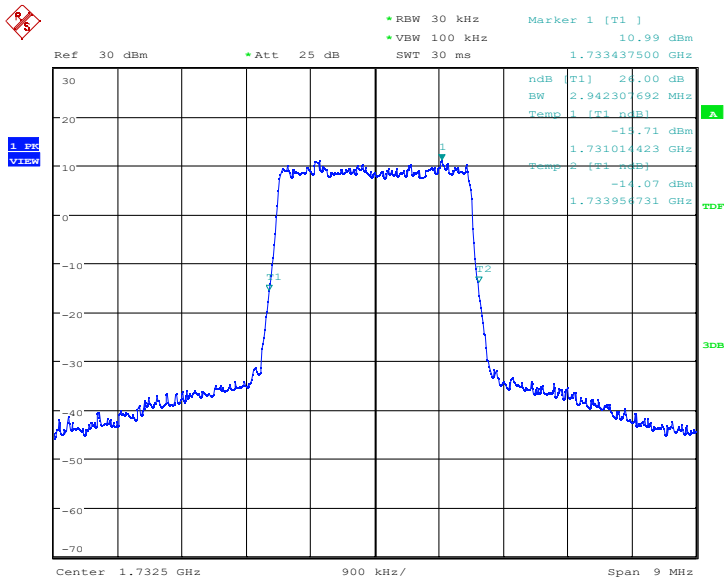

Report No.: I22W00018-LTE RF-Rev5

Date: 3.MAR.2022 06:13:43

Chongqing Academy of Information and Communication Technology

Address: No. 8, Yuma Road, Chayuan New City, Nan'an District, Chongqing, P. R. China, 401336
Tel: 0086-23-88069965 FAX: 0086-23-88608777