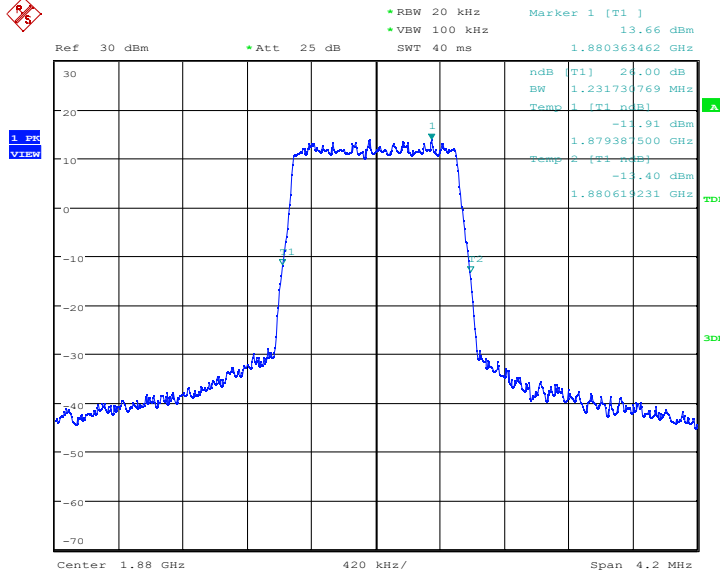

LTE band 2,1.4MHz(-26dBc)

Frequency(MHz)	Emission Bandwidth (-26dBc)(MHz)	
	QPSK	16QAM
1880	1.232	1.245

LTE band 2 , 1.4MHz Bandwidth,QPSK (-26dBc BW)

Date: 3.MAR.2022 06:06:59

LTE band 2 , 1.4MHz Bandwidth,16QAM (-26dBc BW)

Chongqing Academy of Information and Communication Technology

Address: No. 8,Yuma Road, Chayuan New City, Nan'an District, Chongqing, P. R. China,401336
Tel: 0086-23-88069965 FAX:0086-23-88608777