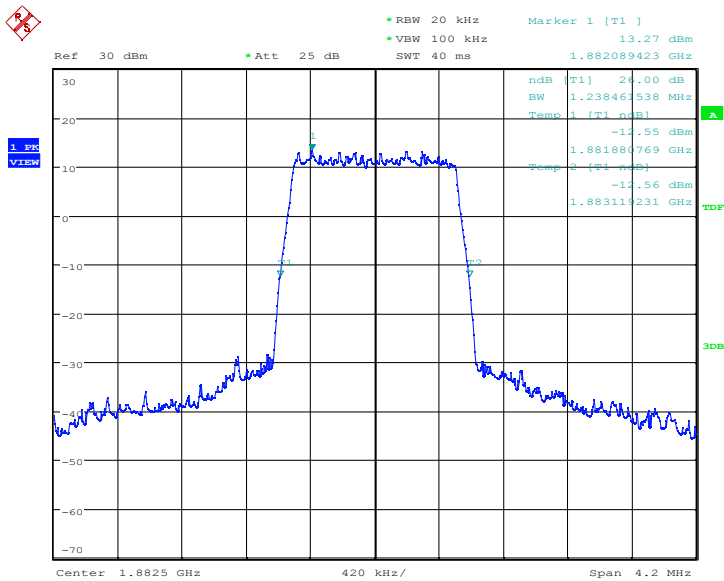

LTE band 25 , 1.4MHz Bandwidth,16QAM (-26dBc BW)

Date: 7.MAR.2022 18:48:51

Chongqing Academy of Information and Communication Technology

Address: No. 8,Yuma Road, Chayuan New City, Nan'an District, Chongqing, P. R. China,401336
Tel: 0086-23-88069965   FAX:0086-23-88608777