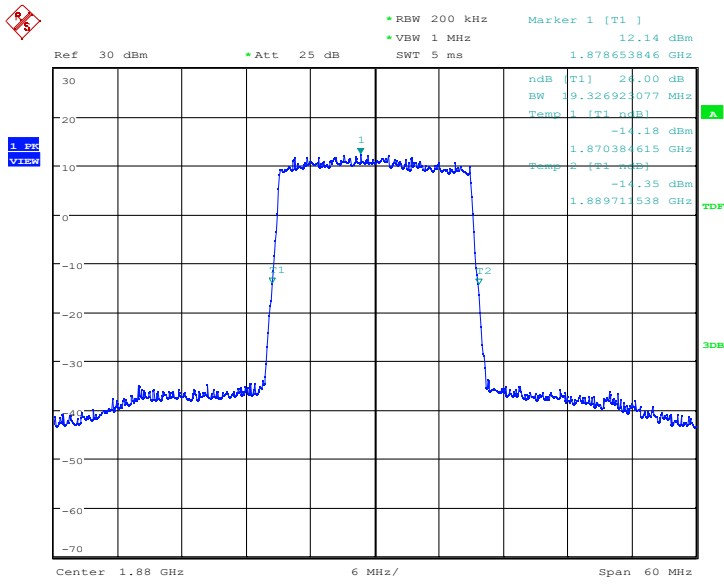

Report No.: I22W00018-LTE RF-Rev5

Date: 3.MAR.2022 06:11:43

Chongqing Academy of Information and Communication Technology

Address: No. 8, Yuma Road, Chayuan New City, Nan'an District, Chongqing, P. R. China, 401336
Tel: 0086-23-88069965   FAX: 0086-23-88608777