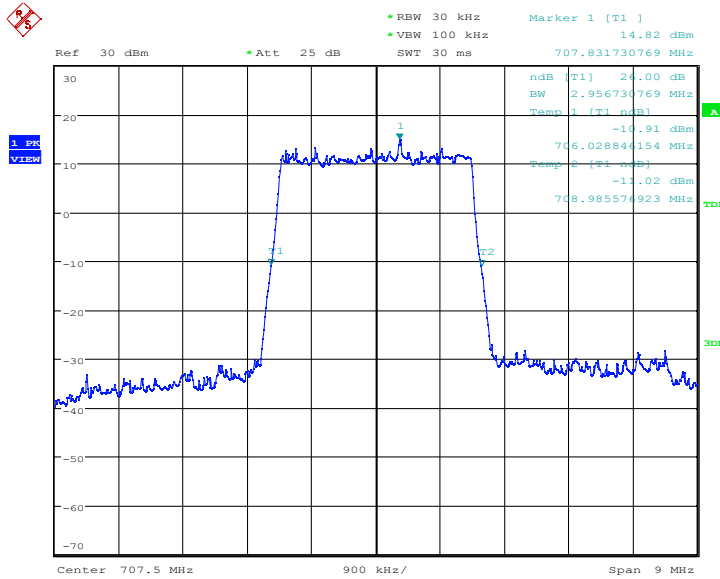

LTE band 12,3MHz(-26dBc)

Frequency(MHz)	Emission Bandwidth (-26dBc)(MHz)	
	QPSK	16QAM
707.5	2.957	2.957

LTE band 12 , 3MHz Bandwidth,QPSK (-26dBc BW)

Date: 4.MAR.2022 05:23:46

LTE band 12 , 3MHz Bandwidth,16QAM (-26dBc BW)