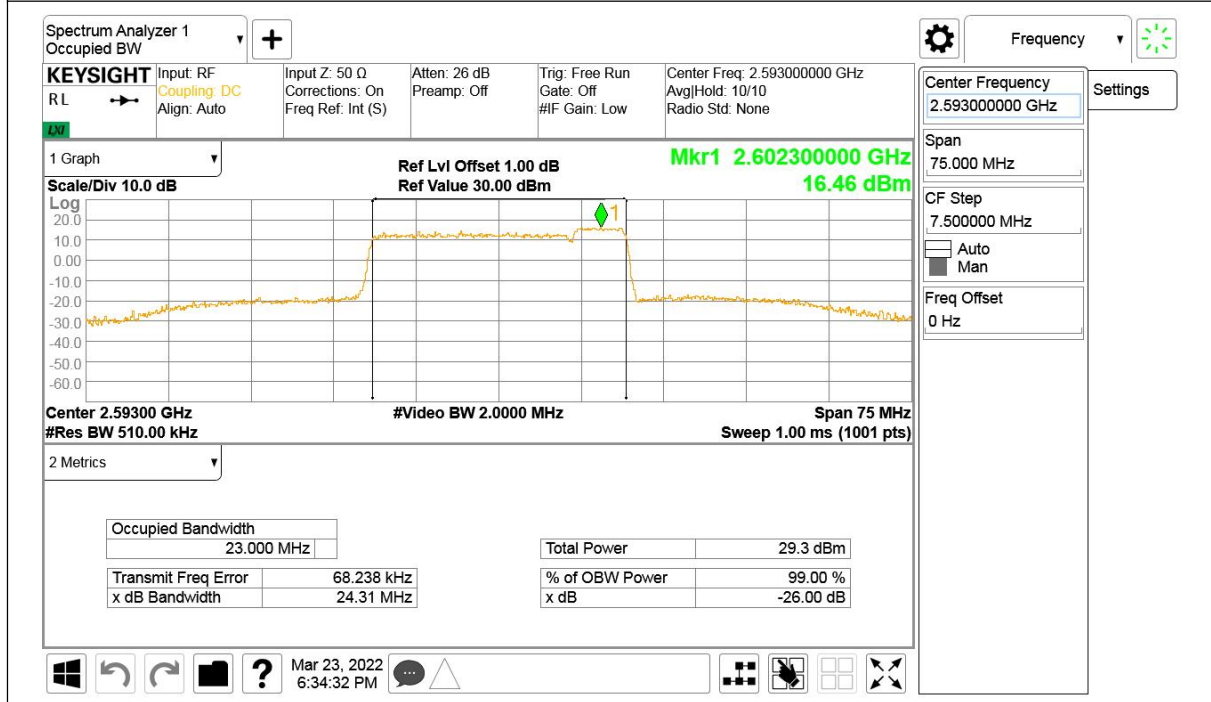

LTE CA band 41,20MHz+5MHz(99%)

Frequency (MHz)	Occupied Bandwidth (99%) (MHz)	
	QPSK	16QAM
2590.5	23.000	23.016

LTE CA band 41 , 20MHz+5MHz Bandwidth,QPSK (99% BW)

LTE CA band 41 , 20MHz+5MHz Bandwidth,16QAM (99% BW)