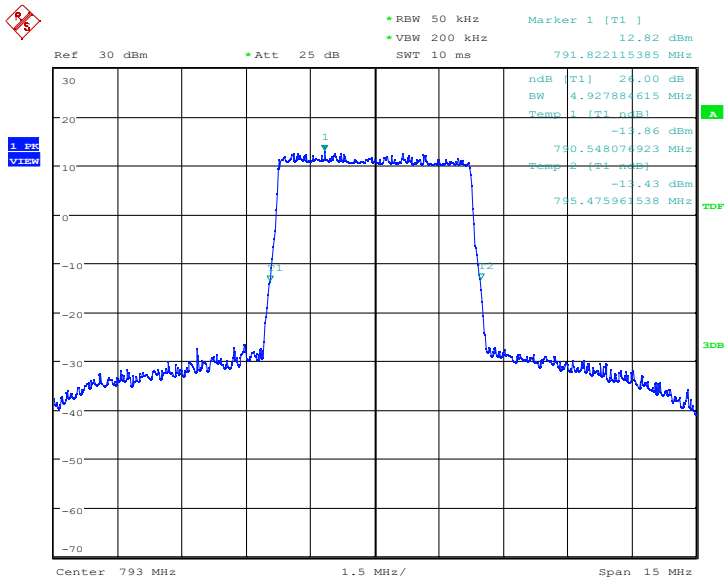

Date: 7.MAR.2022 18:46:36