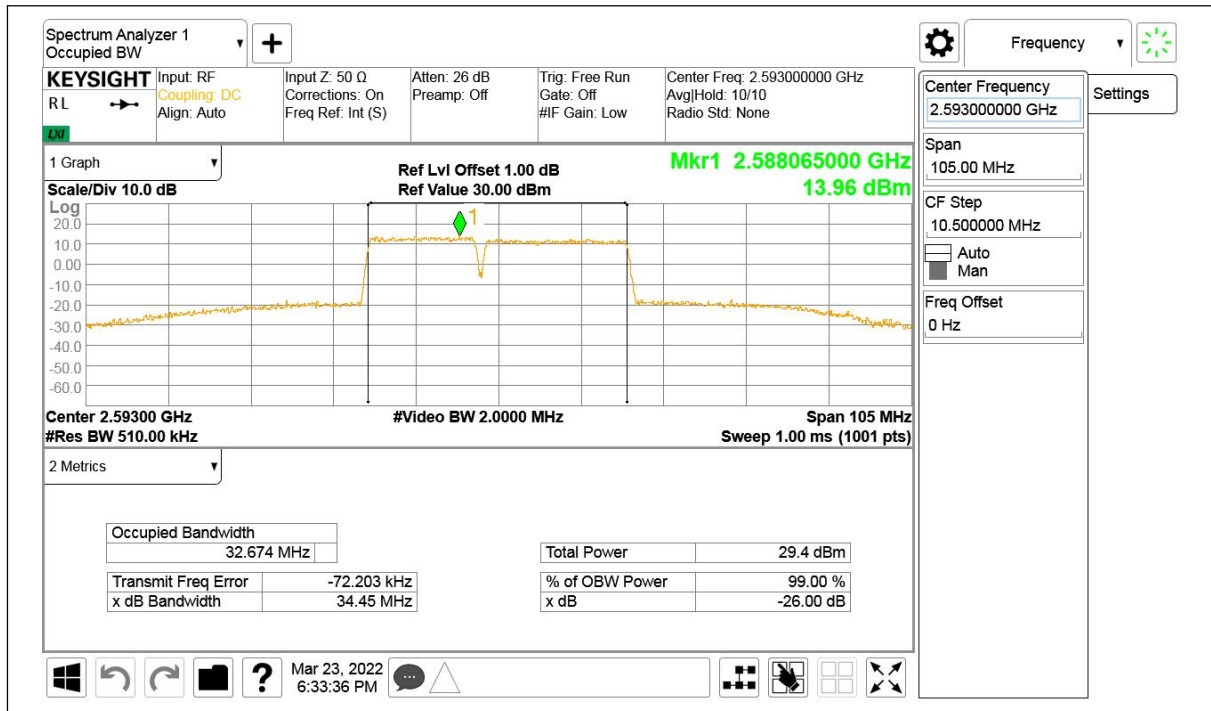

Report No.: I22W00018-LTE RF-Rev5

Chongqing Academy of Information and Communication Technology

Address: No. 8, Yuma Road, Chayuan New City, Nan'an District, Chongqing, P. R. China, 401336
Tel: 0086-23-88069965 FAX: 0086-23-88608777