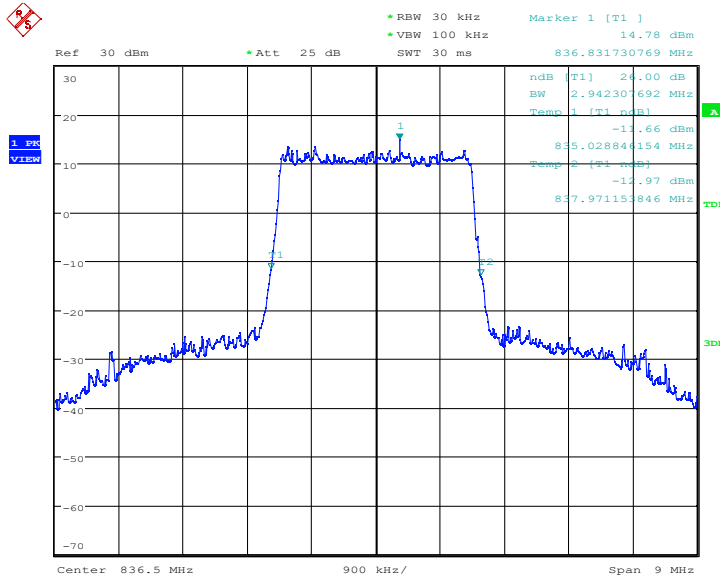

LTE band 5,3MHz(-26dBc)

Frequency(MHz)	Emission Bandwidth (-26dBc)(MHz)	
	QPSK	16QAM
836.5	2.942	2.957

LTE band 5 , 3MHz Bandwidth,QPSK (-26dBc BW)

Date: 3.MAR.2022 06:19:52

LTE band 5 , 3MHz Bandwidth,16QAM (-26dBc BW)