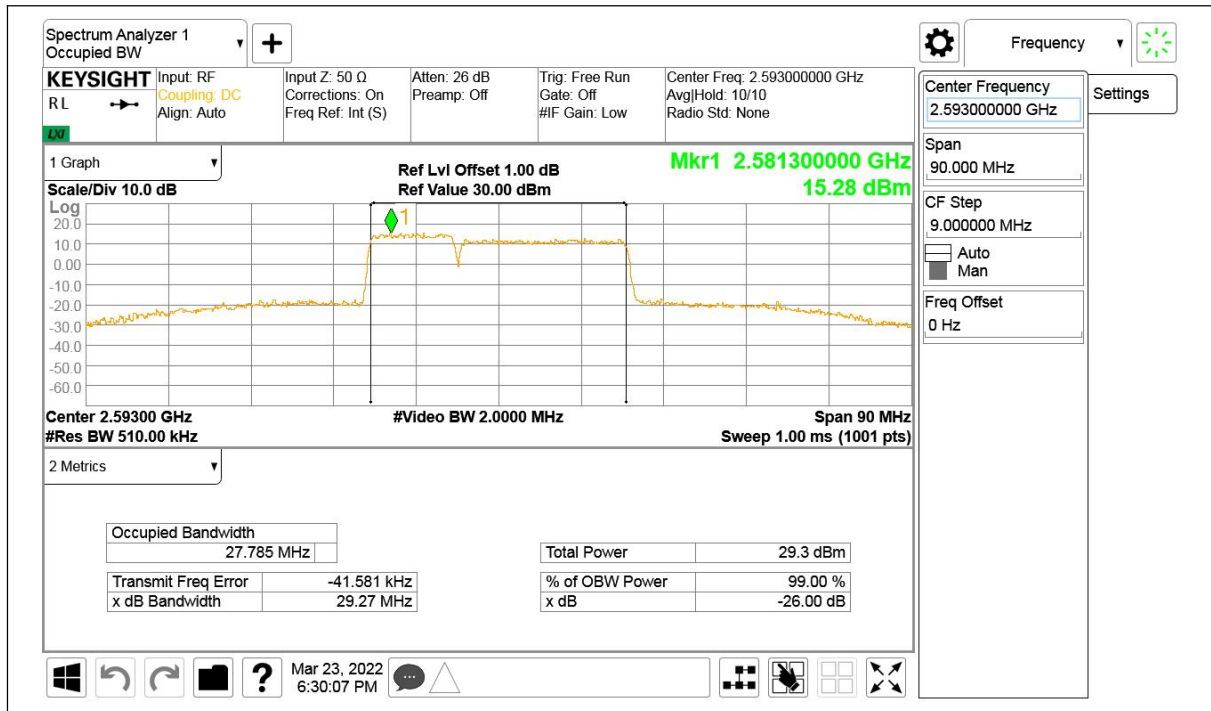

**LTE CA band 41,10MHz+20MHz(99%)**

Frequency (MHz)	Occupied Bandwidth (99%) (MHz)	
	QPSK	16QAM
2583.6	27.834	27.785

**LTE CA band 41 , 10MHz+20MHz Bandwidth,QPSK (99% BW)**

**LTE CA band 41 , 10MHz+20MHz Bandwidth,16QAM (99% BW)**