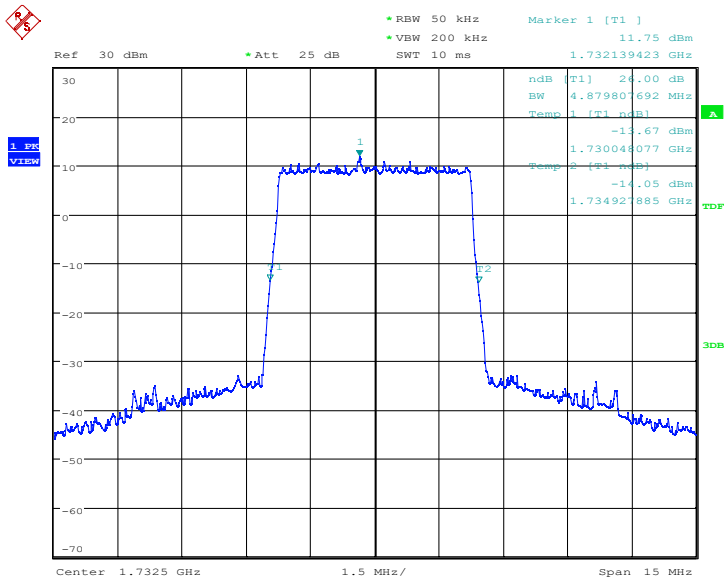

Report No.: I22W00018-LTE RF-Rev5

Date: 3.MAR.2022 06:14:41

Chongqing Academy of Information and Communication Technology

Address: No. 8, Yuma Road, Chayuan New City, Nan'an District, Chongqing, P. R. China, 401336
Tel: 0086-23-88069965   FAX: 0086-23-88608777