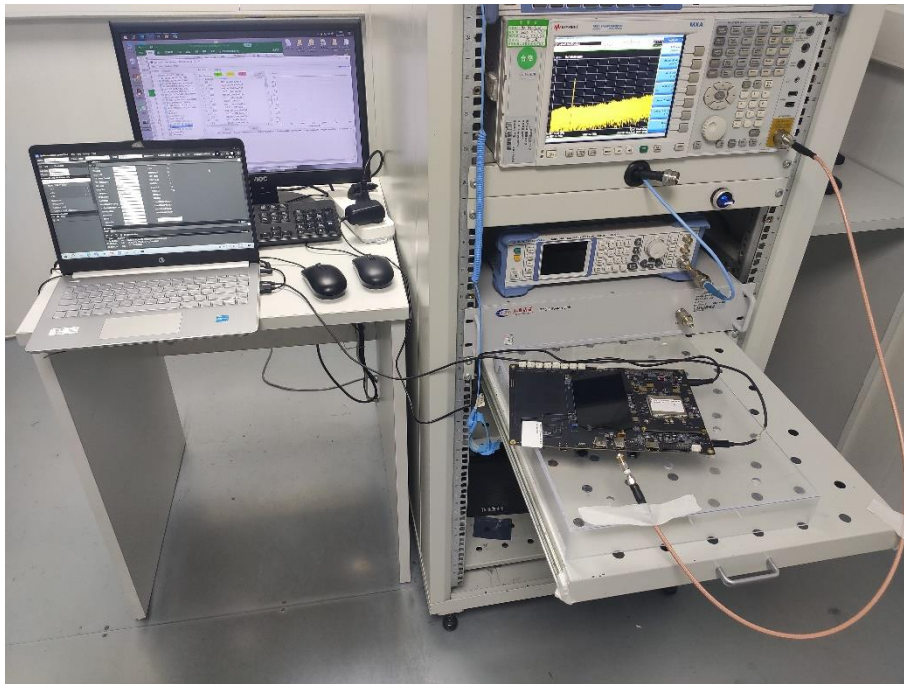

TEST SETUP PHOTOS

1 Radiated Test Photo

Below 30MHz-BT

Close-up-BT

30MHz-1GHz-BT

Close-up-BT

Above 1GHz-BT

Close-up-BT

30MHz-1GHz-RF

Above 1GHz-RF

Close-up-RF

2 Conducted Test Photo

Conducted Test-RF

Conducted Test-BT

Conducted Test-WIFI

DFS

3 Conducted Emissions

Test Photo 1

Test Photo 2

--BLANK BELOW--