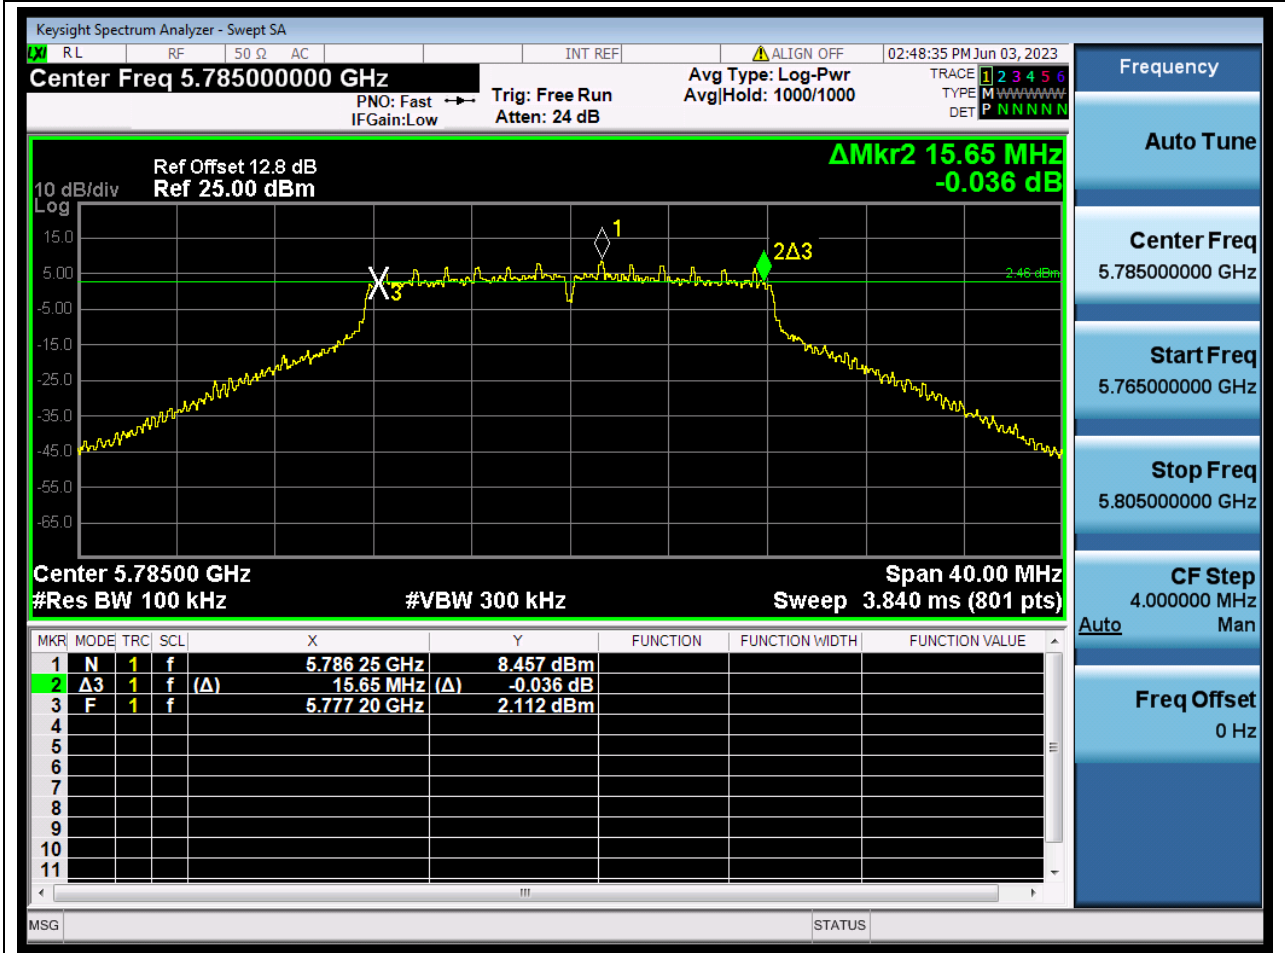

2. 802.11a_20M_U-NII-3_M

2.1. A.2.1-6dB BandWidth(NTNV)

Center Frequency (MHz)	XdB Down	RBW (MHz)	Detector	Limit (MHz)	XdB BandWidth (MHz)	Verdict
5785	6	0.1	Peak	0.5	15.649902	Pass