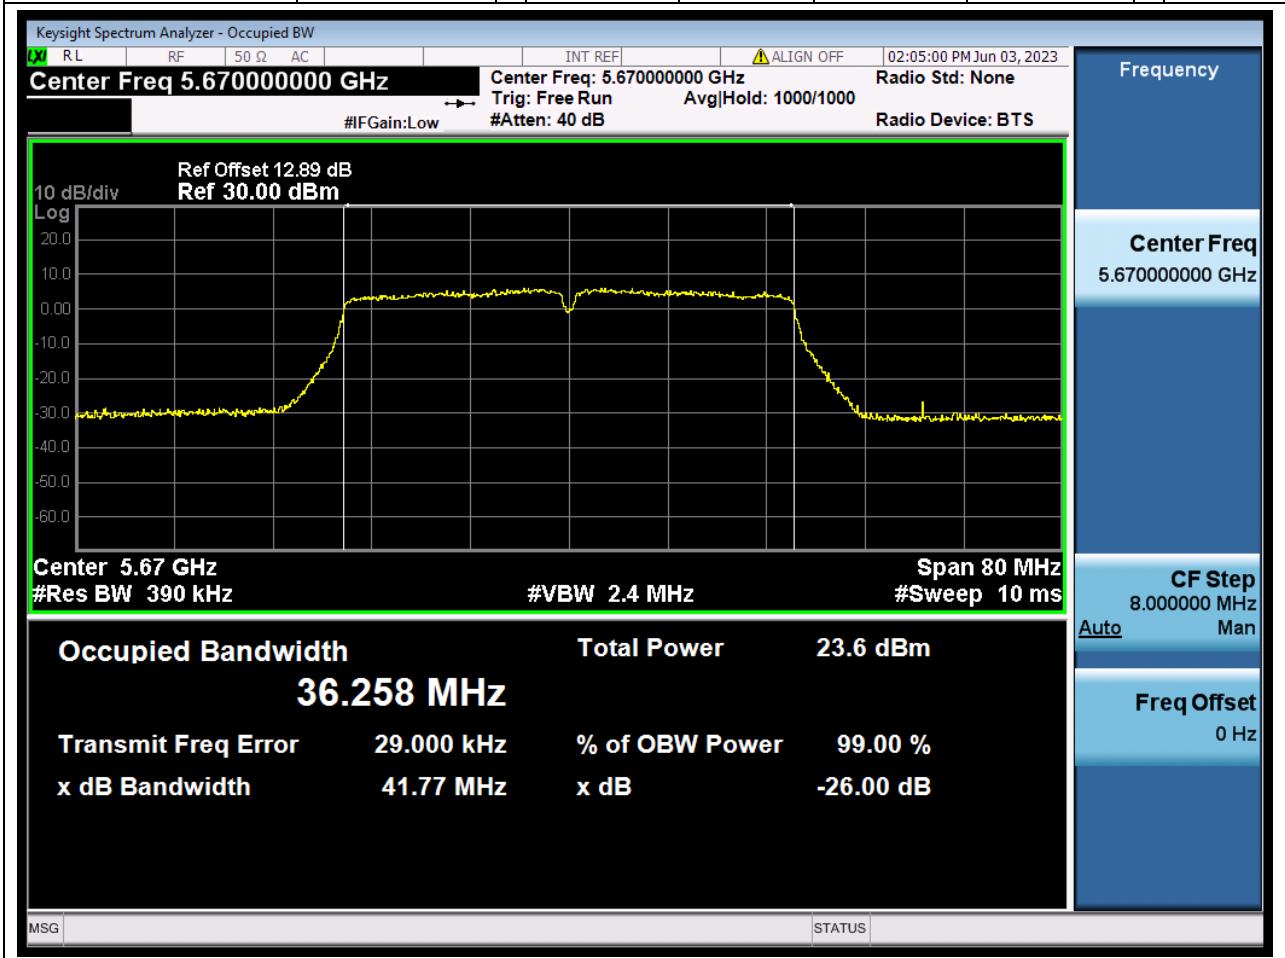

37. 802.11n_40M_U-NII-2C_H

37.1. A.2.2-99% Bandwidth(NTNV)

Center Frequency (MHz)	OBW Power (%)	RBW (MHz)	Detector	Limit (MHz)	OBW (MHz)	Verdict
5670	99	0.39	Peak	0	36.257902	Unknown