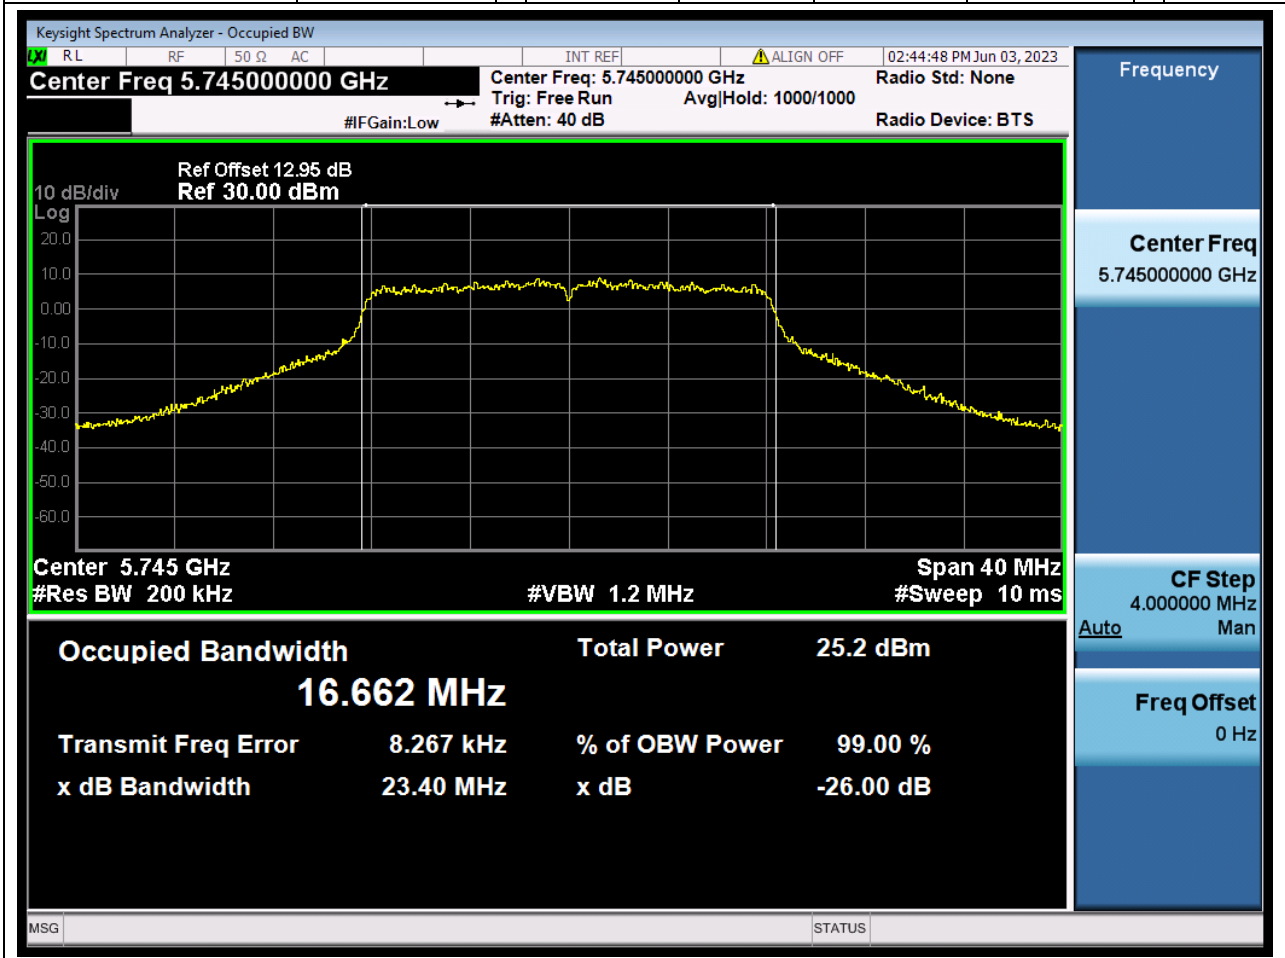

46. 802.11a_20M_U-NII-3_L

46.1. A.2.2-99% Bandwidth(NTNV)

Center Frequency (MHz)	OBW Power (%)	RBW (MHz)	Detector	Limit (MHz)	OBW (MHz)	Verdict
5745	99	0.2	Peak	0	16.661636	Unknown