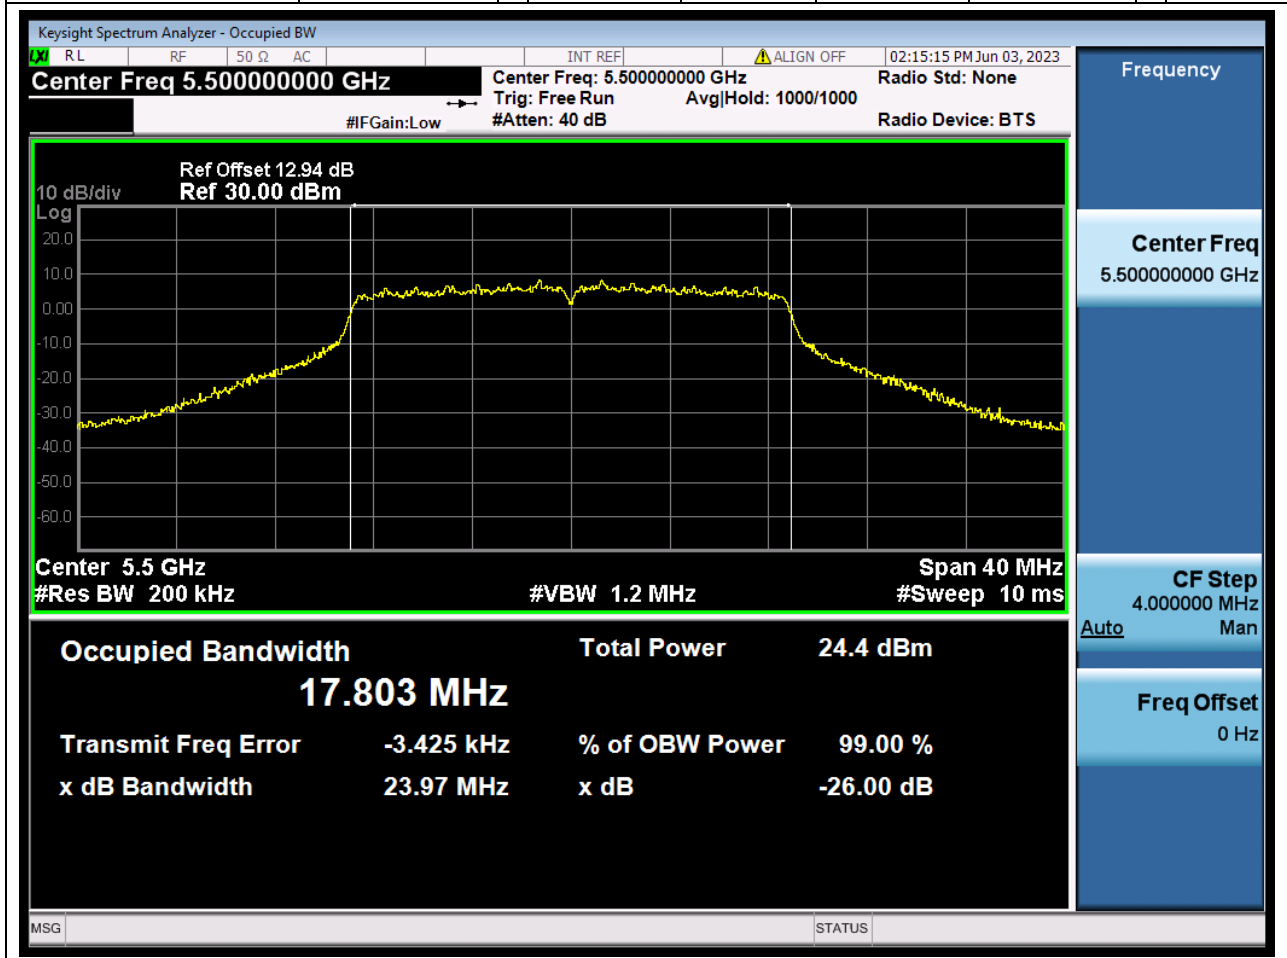

38. 802.11ac_20M_U-NII-2C_L

38.1. A.2.2-99% Bandwidth(NTNV)

Center Frequency (MHz)	OBW Power (%)	RBW (MHz)	Detector	Limit (MHz)	OBW (MHz)	Verdict
5500	99	0.2	Peak	0	17.803491	Unknown