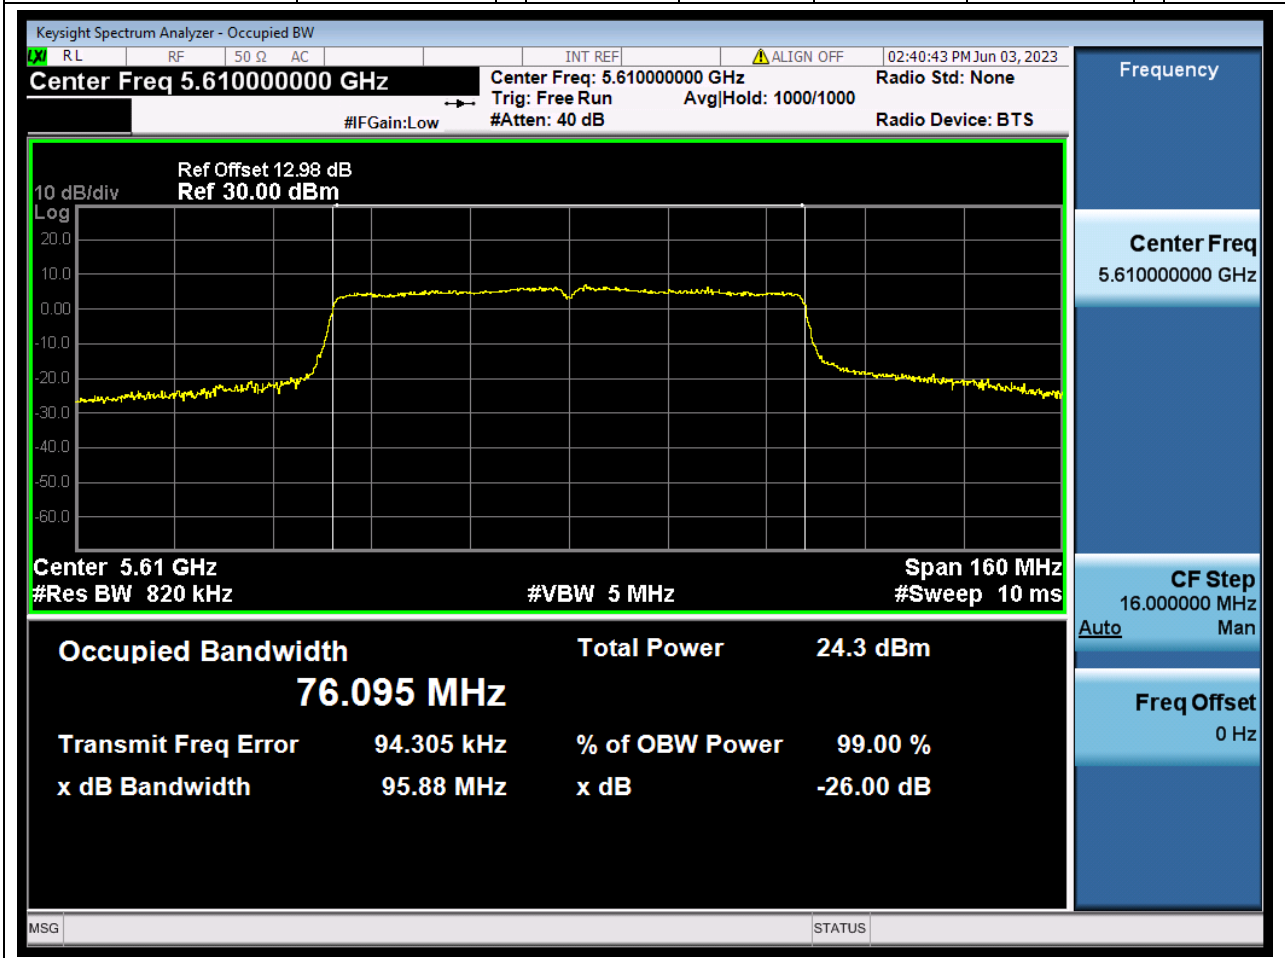

45. 802.11ac_80M_U-NII-2C_M

45.1. A.2.2-99% Bandwidth(NTNV)

Center Frequency (MHz)	OBW Power (%)	RBW (MHz)	Detector	Limit (MHz)	OBW (MHz)	Verdict
5610	99	0.82	Peak	0	76.094694	Unknown