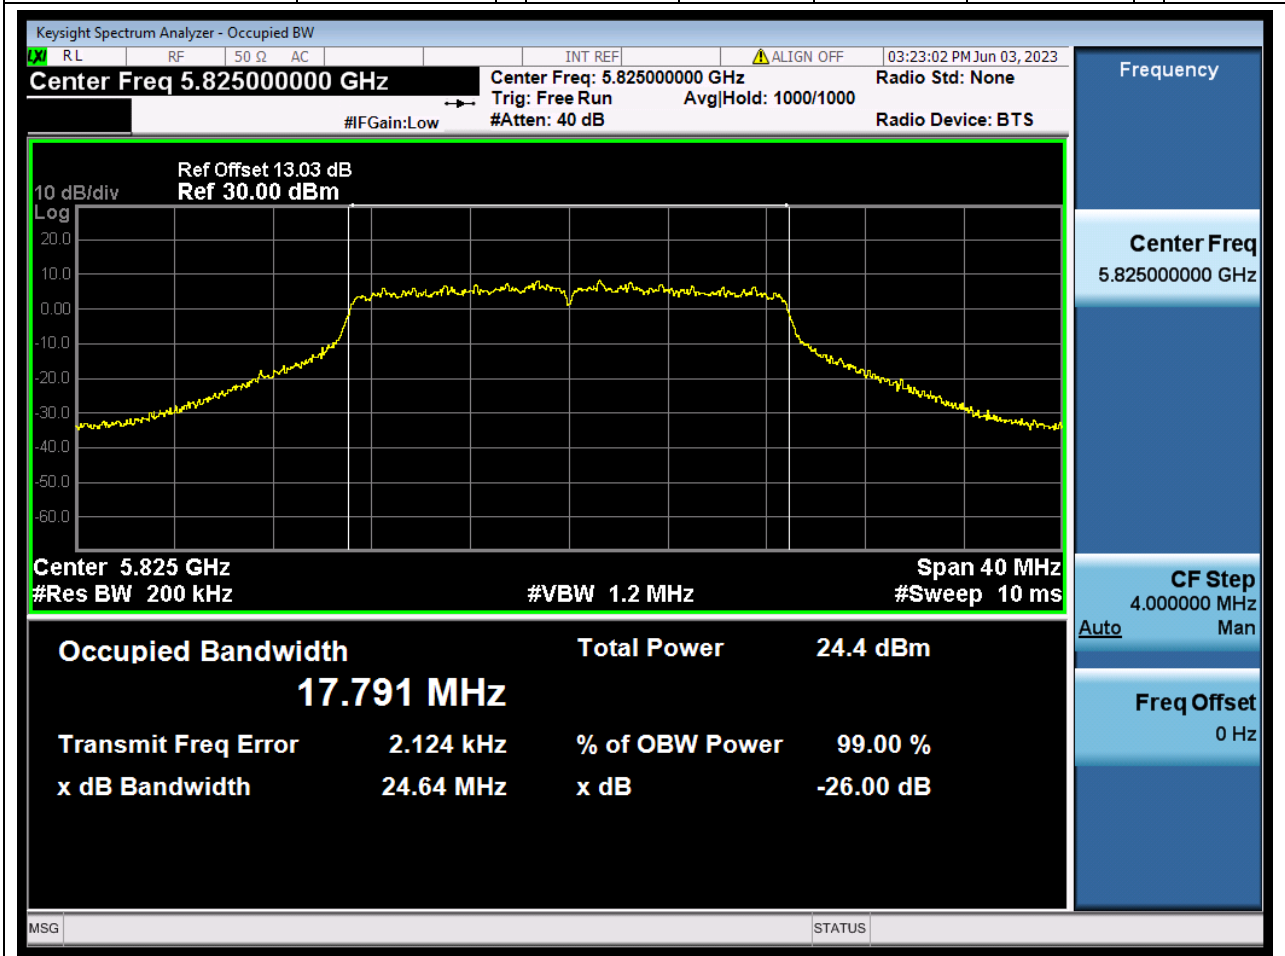

56. 802.11ac_20M_U-NII-3_H

56.1. A.2.2-99% Bandwidth(NTNV)

Center Frequency (MHz)	OBW Power (%)	RBW (MHz)	Detector	Limit (MHz)	OBW (MHz)	Verdict
5825	99	0.2	Peak	0	17.791438	Unknown