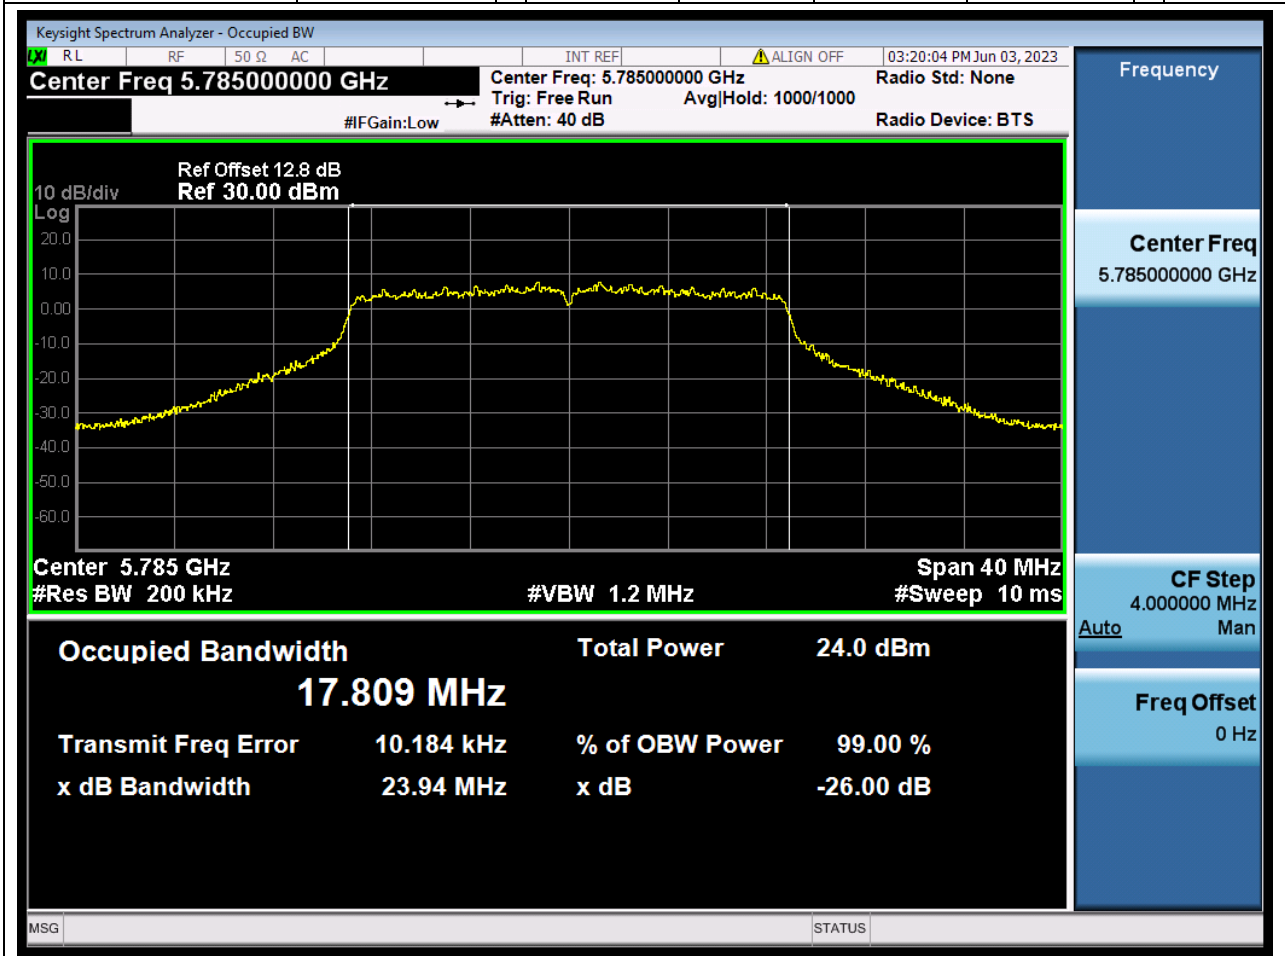

55. 802.11ac_20M_U-NII-3_M

55.1. A.2.2-99% Bandwidth(NTNV)

Center Frequency (MHz)	OBW Power (%)	RBW (MHz)	Detector	Limit (MHz)	OBW (MHz)	Verdict
5785	99	0.2	Peak	0	17.809086	Unknown