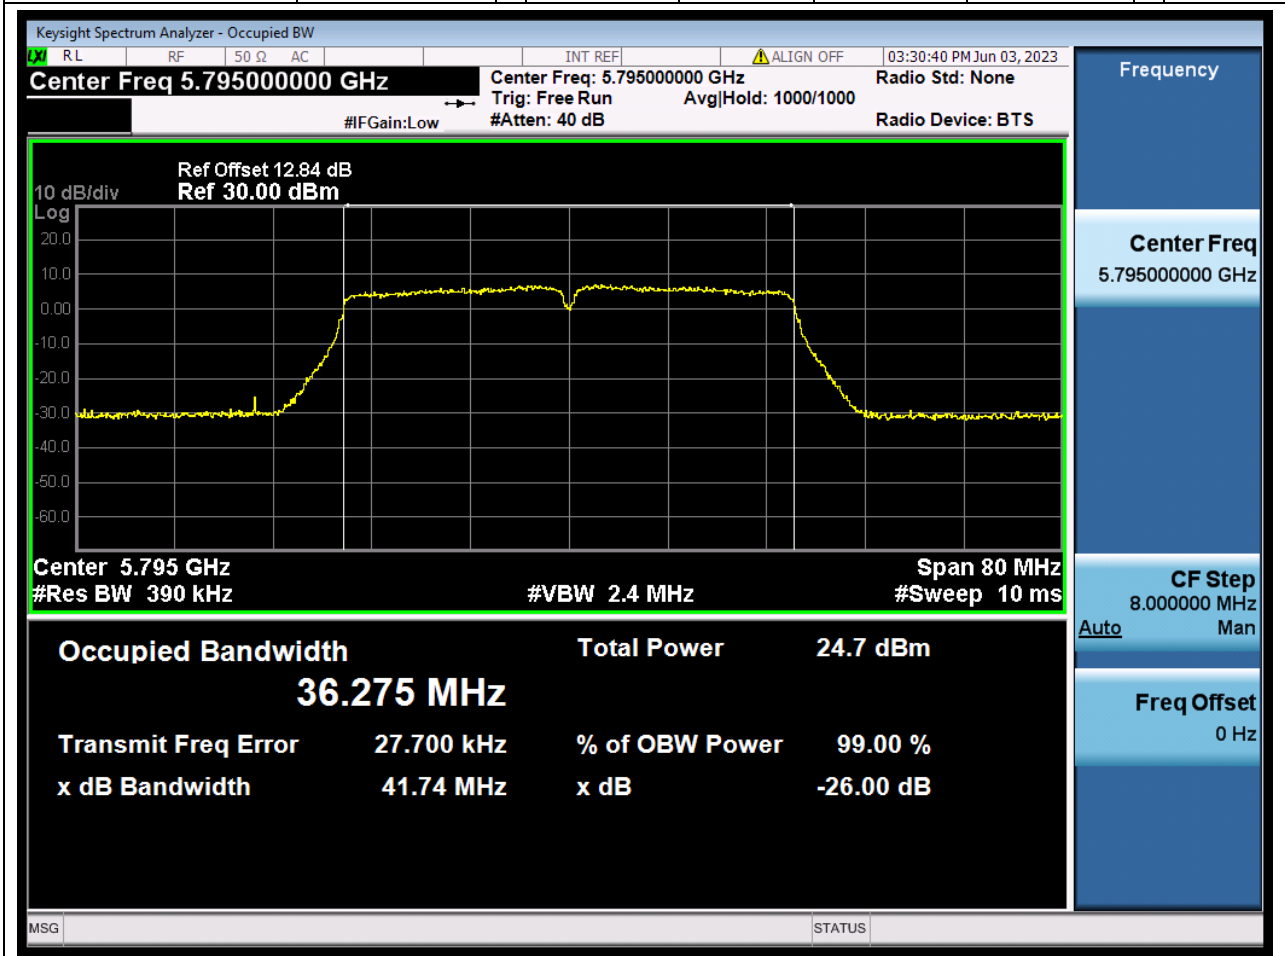

58. 802.11ac_40M_U-NII-3_H

58.1. A.2.2-99% Bandwidth(NTNV)

Center Frequency (MHz)	OBW Power (%)	RBW (MHz)	Detector	Limit (MHz)	OBW (MHz)	Verdict
5795	99	0.39	Peak	0	36.275321	Unknown