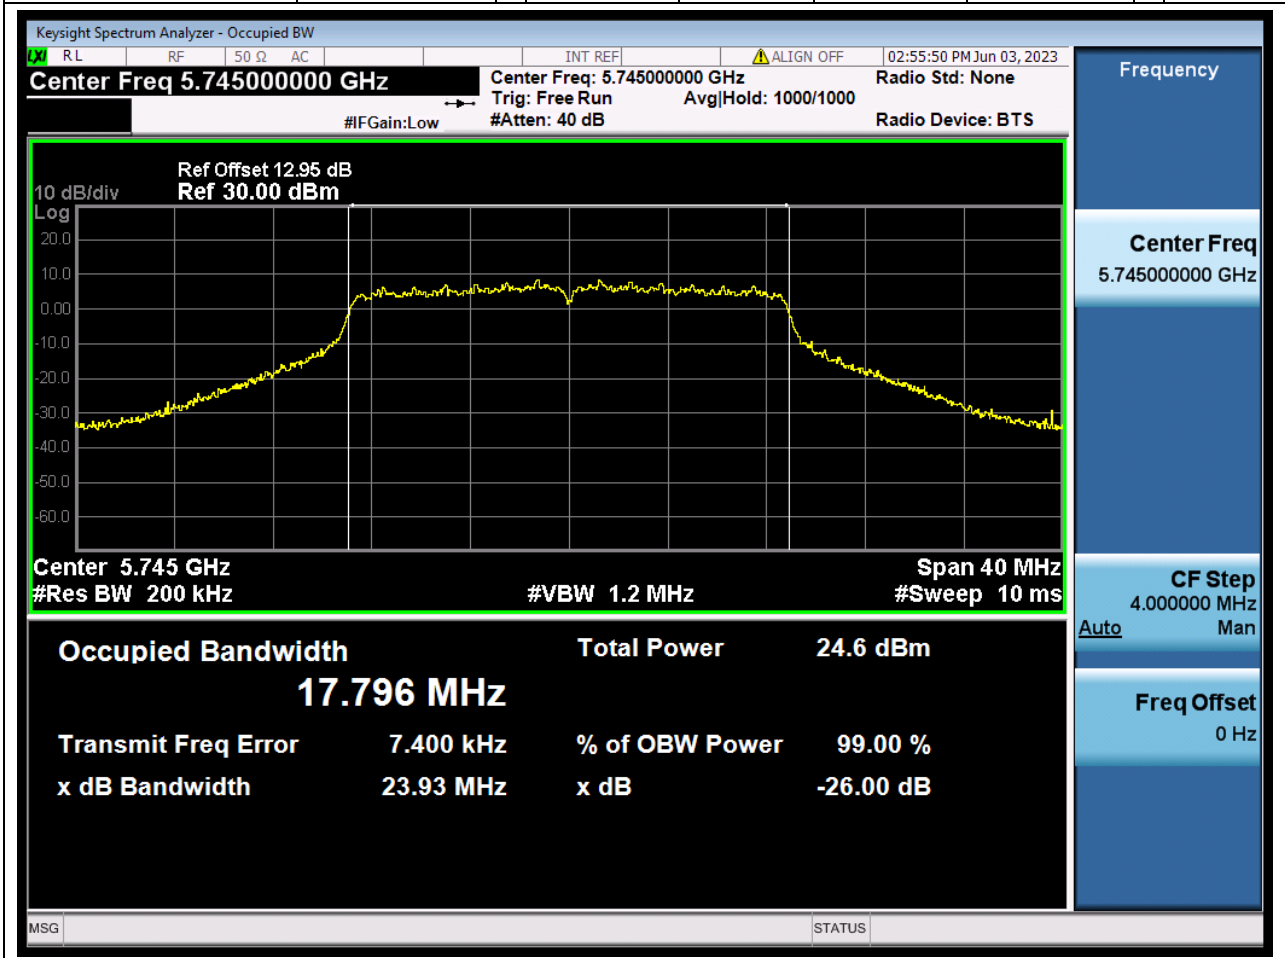

49. 802.11n_20M_U-NII-3_L

49.1. A.2.2-99% Bandwidth(NTNV)

Center Frequency (MHz)	OBW Power (%)	RBW (MHz)	Detector	Limit (MHz)	OBW (MHz)	Verdict
5745	99	0.2	Peak	0	17.796153	Unknown