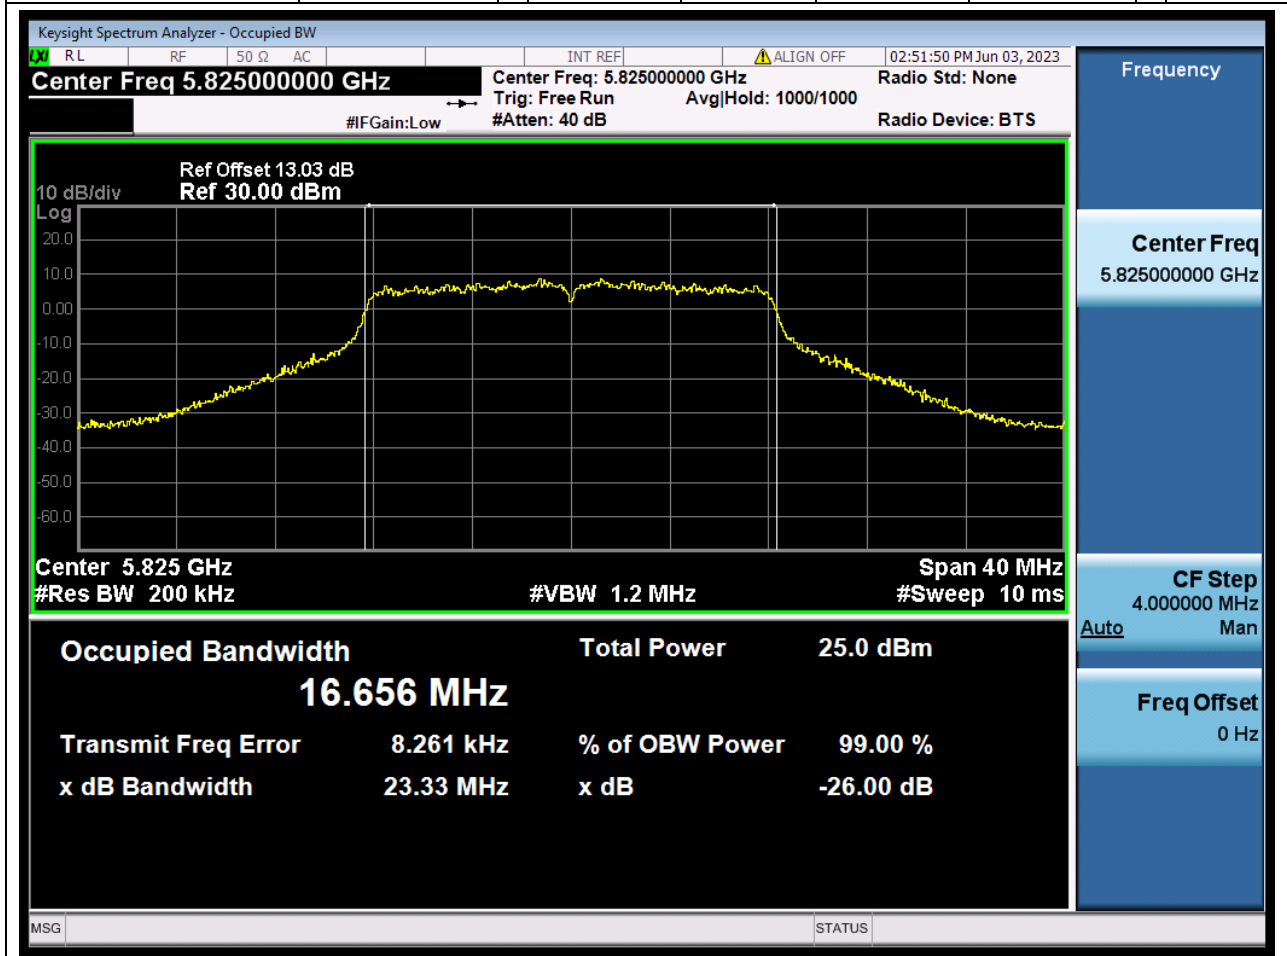

48. 802.11a_20M_U-NII-3_H

48.1. A.2.2-99% Bandwidth(NTNV)

Center Frequency (MHz)	OBW Power (%)	RBW (MHz)	Detector	Limit (MHz)	OBW (MHz)	Verdict
5825	99	0.2	Peak	0	16.656201	Unknown