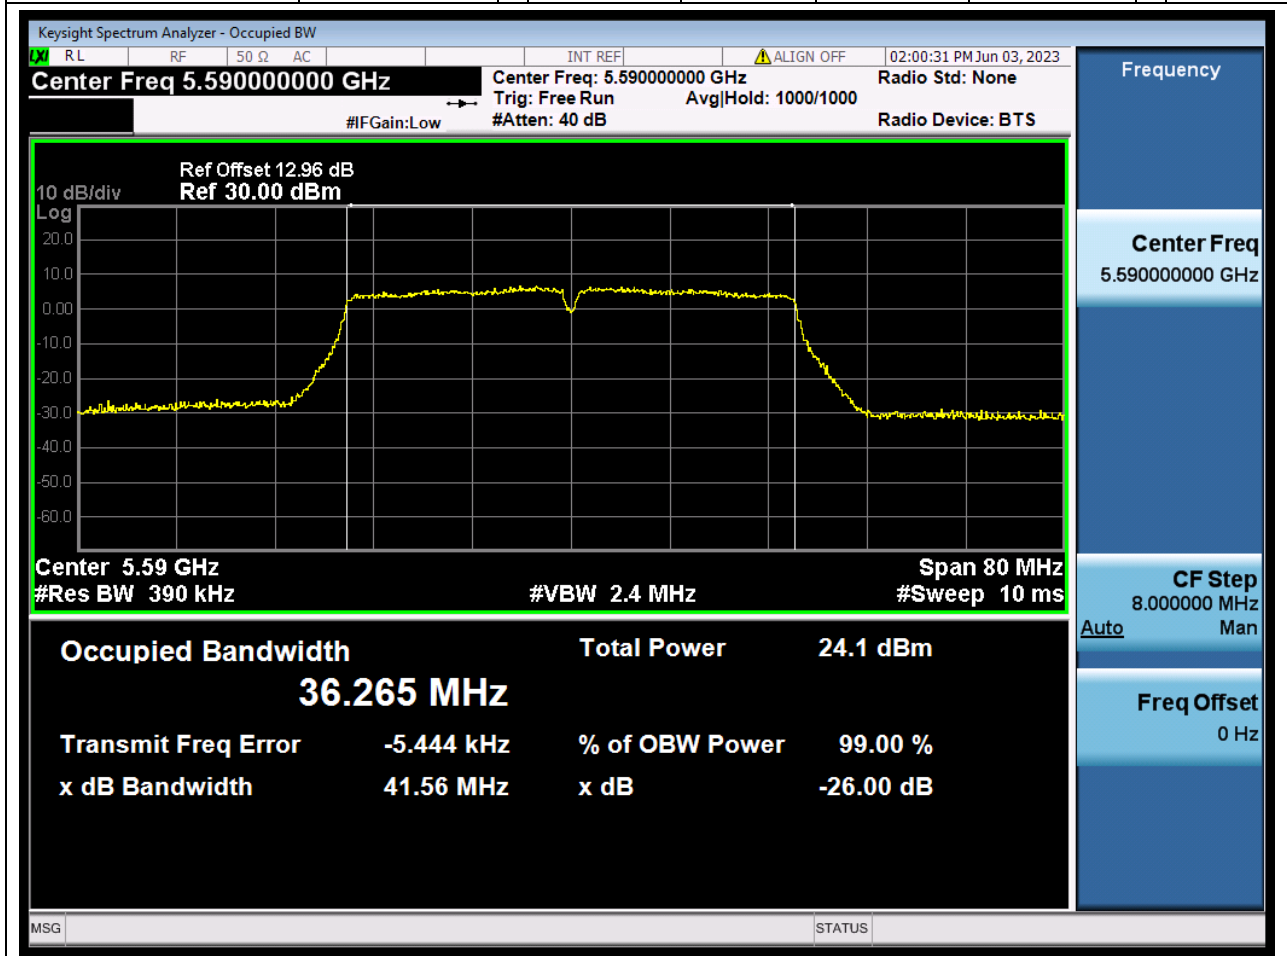

36. 802.11n_40M_U-NII-2C_M

36.1. A.2.2-99% Bandwidth(NTNV)

Center Frequency (MHz)	OBW Power (%)	RBW (MHz)	Detector	Limit (MHz)	OBW (MHz)	Verdict
5590	99	0.39	Peak	0	36.264795	Unknown