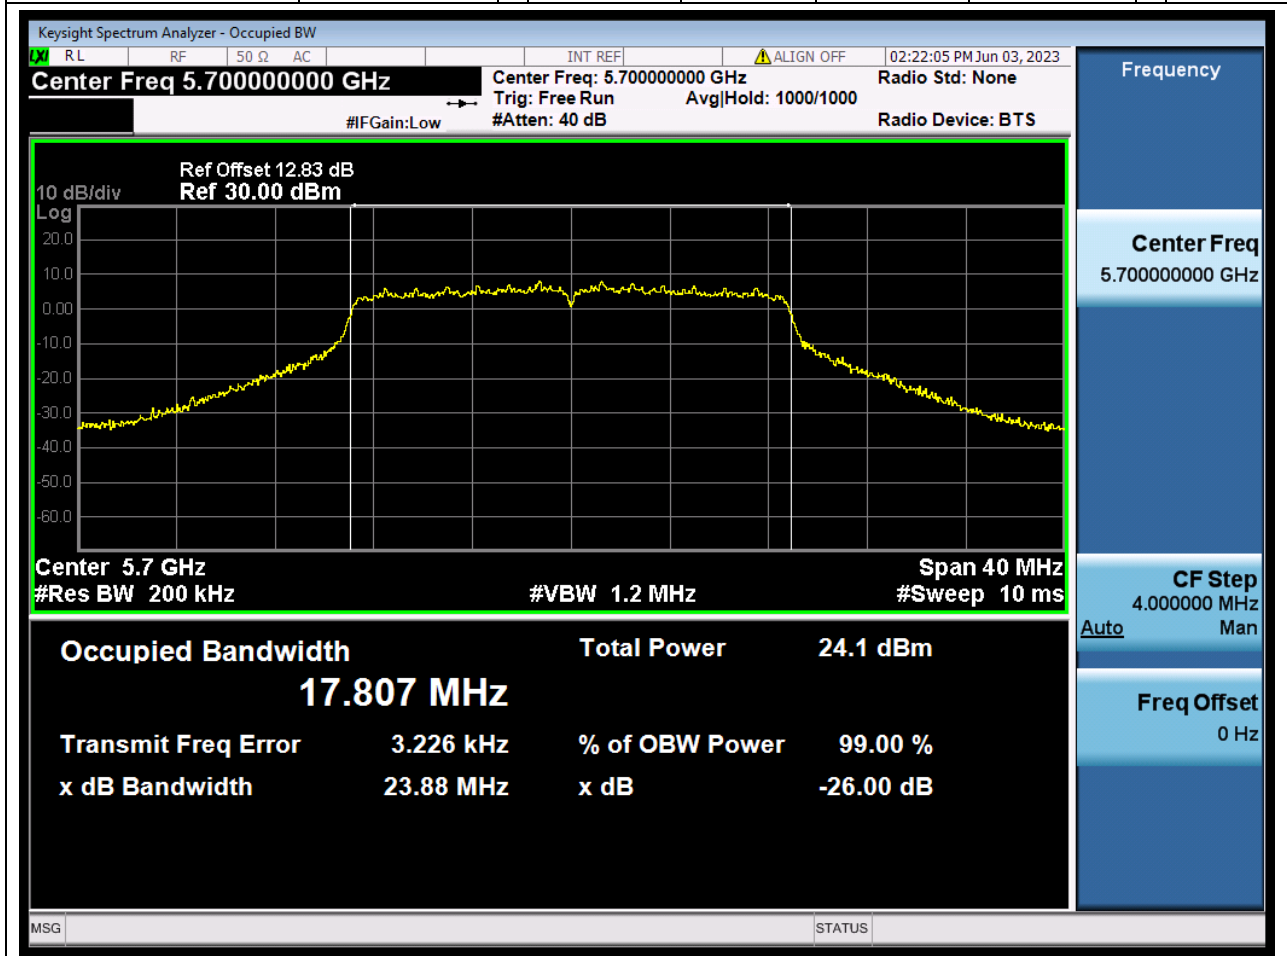

40. 802.11ac_20M_U-NII-2C_H

40.1. A.2.2-99% Bandwidth(NTNV)

Center Frequency (MHz)	OBW Power (%)	RBW (MHz)	Detector	Limit (MHz)	OBW (MHz)	Verdict
5700	99	0.2	Peak	0	17.807455	Unknown