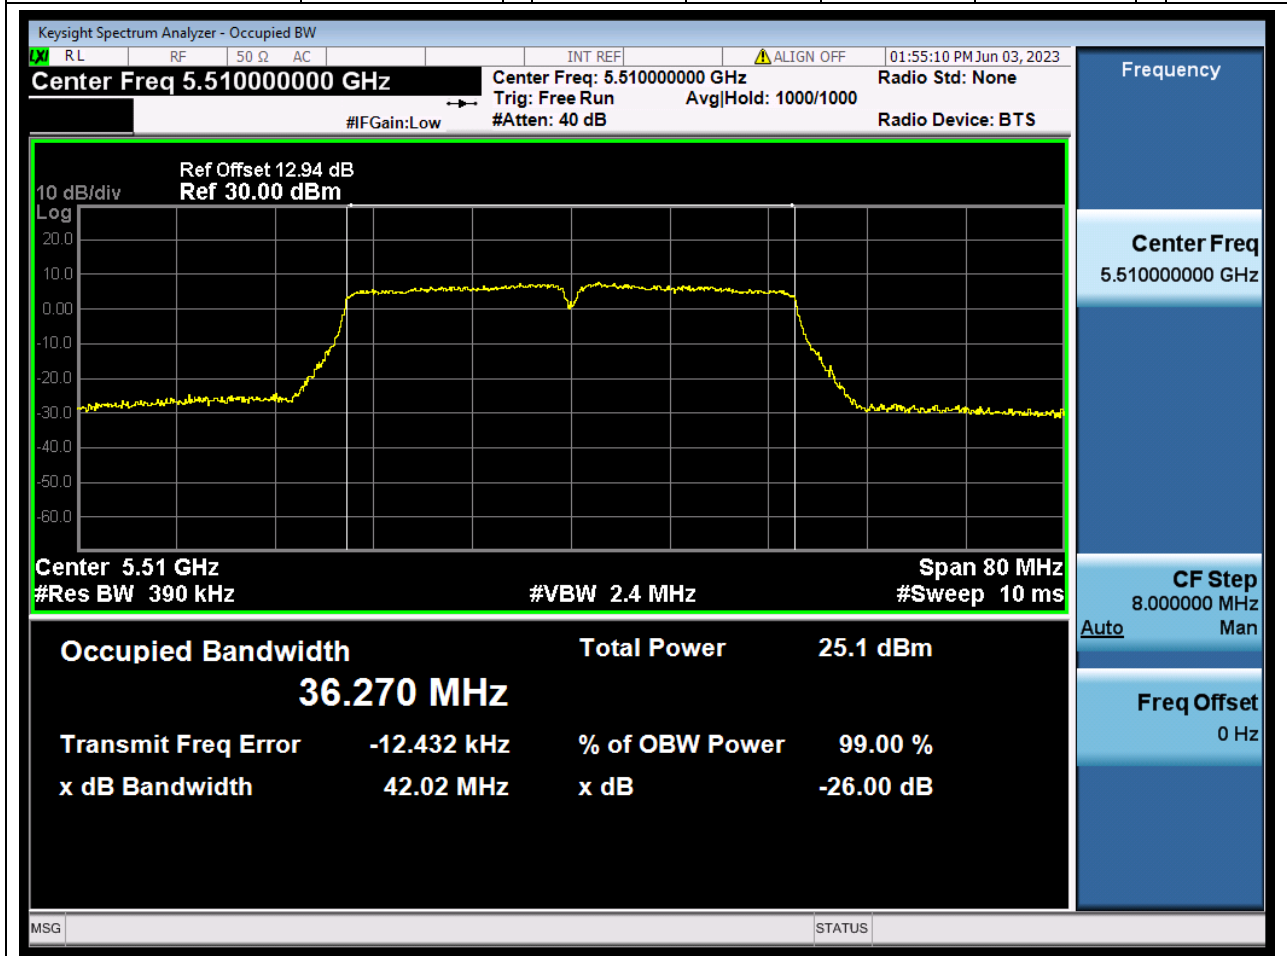

35. 802.11n_40M_U-NII-2C_L

35.1. A.2.2-99% Bandwidth(NTNV)

Center Frequency (MHz)	OBW Power (%)	RBW (MHz)	Detector	Limit (MHz)	OBW (MHz)	Verdict
5510	99	0.39	Peak	0	36.2704	Unknown