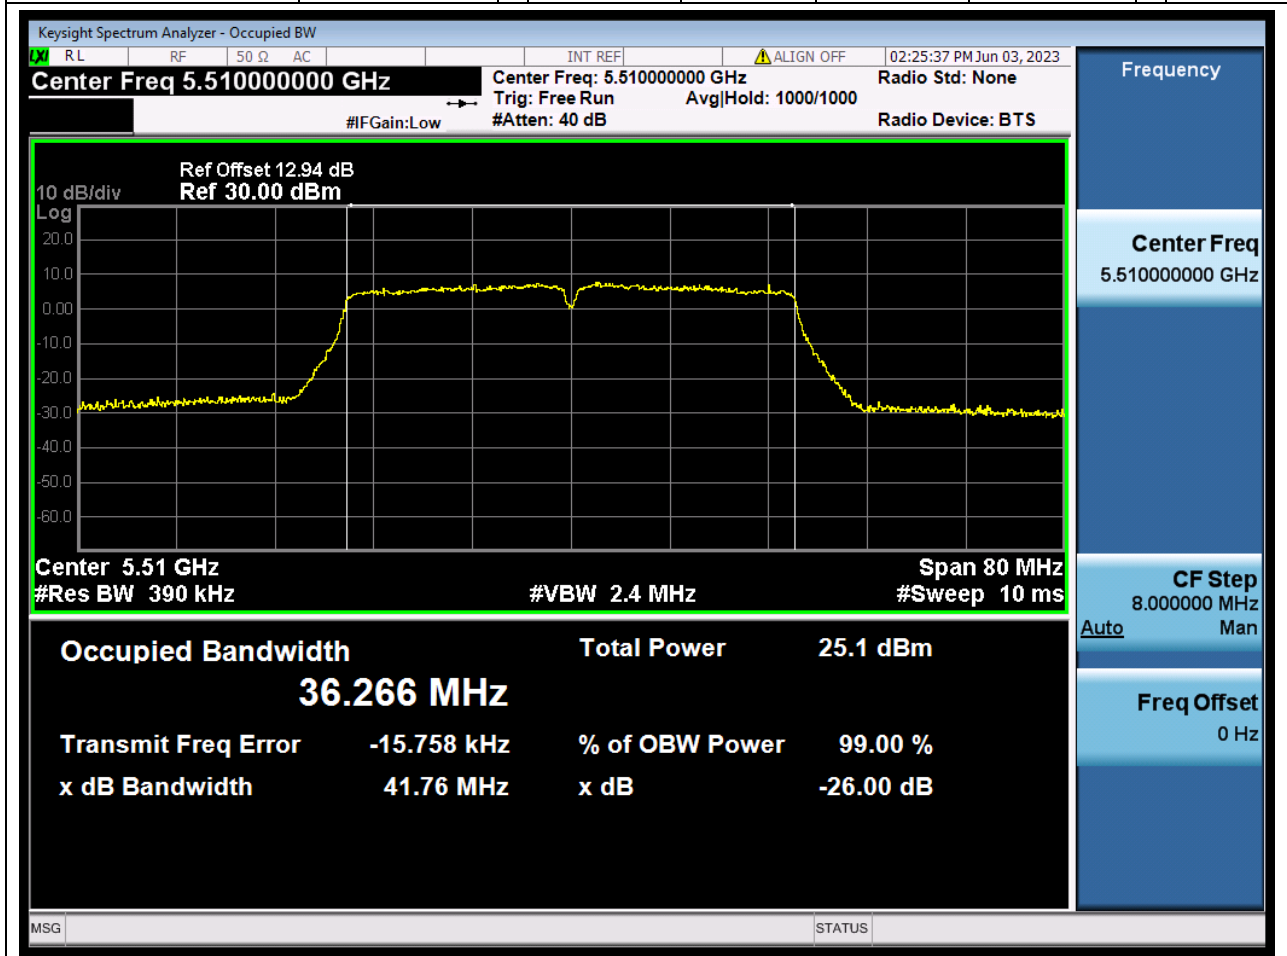

41. 802.11ac_40M_U-NII-2C_L

41.1. A.2.2-99% Bandwidth(NTNV)

Center Frequency (MHz)	OBW Power (%)	RBW (MHz)	Detector	Limit (MHz)	OBW (MHz)	Verdict
5510	99	0.39	Peak	0	36.266239	Unknown