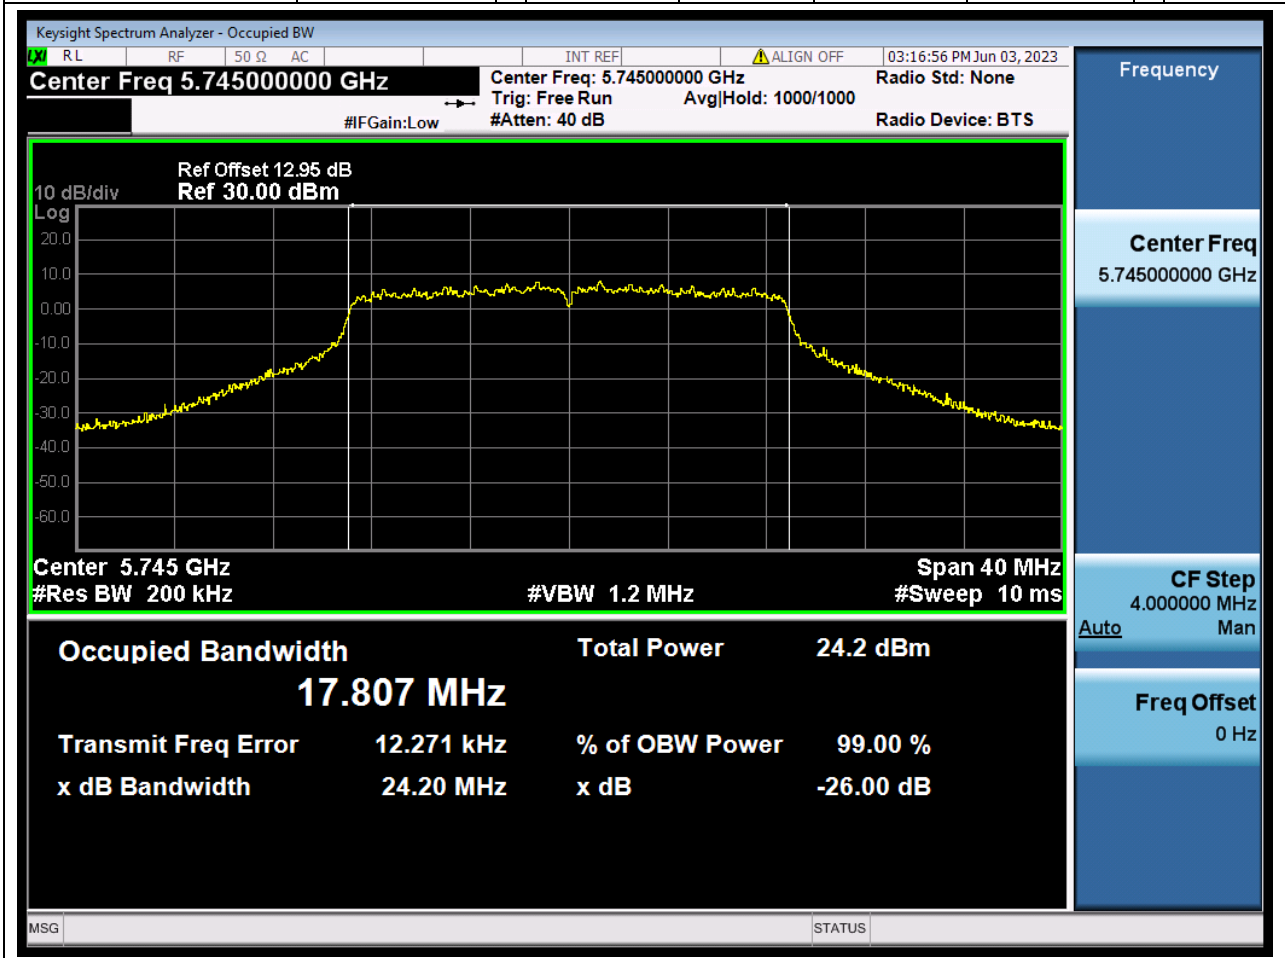

54. 802.11ac_20M_U-NII-3_L

54.1. A.2.2-99% Bandwidth(NTNV)

Center Frequency (MHz)	OBW Power (%)	RBW (MHz)	Detector	Limit (MHz)	OBW (MHz)	Verdict
5745	99	0.2	Peak	0	17.806614	Unknown