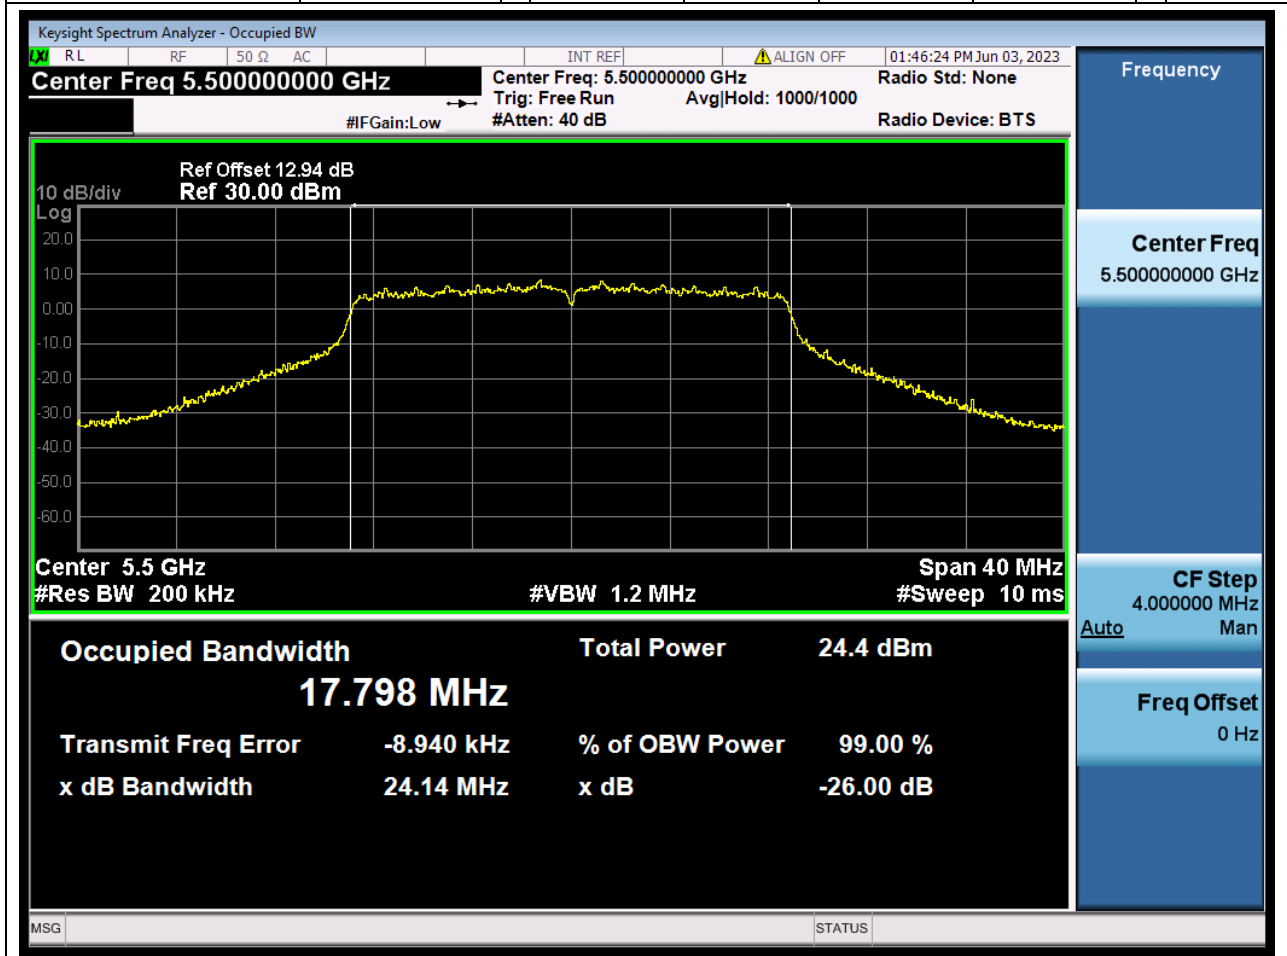

32. 802.11n_20M_U-NII-2C_L

32.1. A.2.2-99% Bandwidth(NTNV)

Center Frequency (MHz)	OBW Power (%)	RBW (MHz)	Detector	Limit (MHz)	OBW (MHz)	Verdict
5500	99	0.2	Peak	0	17.79798	Unknown