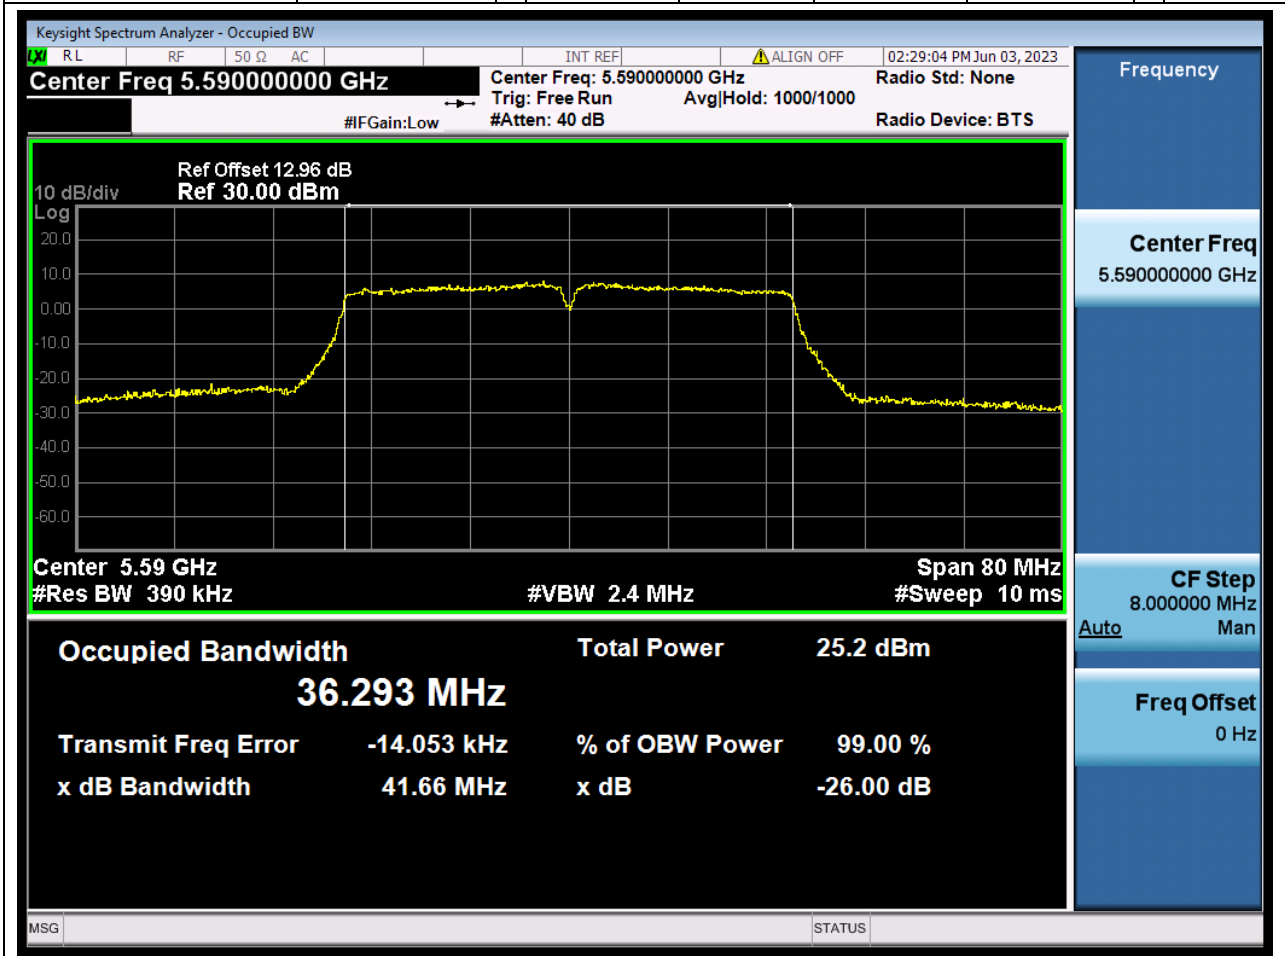

42. 802.11ac_40M_U-NII-2C_M

42.1. A.2.2-99% Bandwidth(NTNV)

Center Frequency (MHz)	OBW Power (%)	RBW (MHz)	Detector	Limit (MHz)	OBW (MHz)	Verdict
5590	99	0.39	Peak	0	36.293373	Unknown