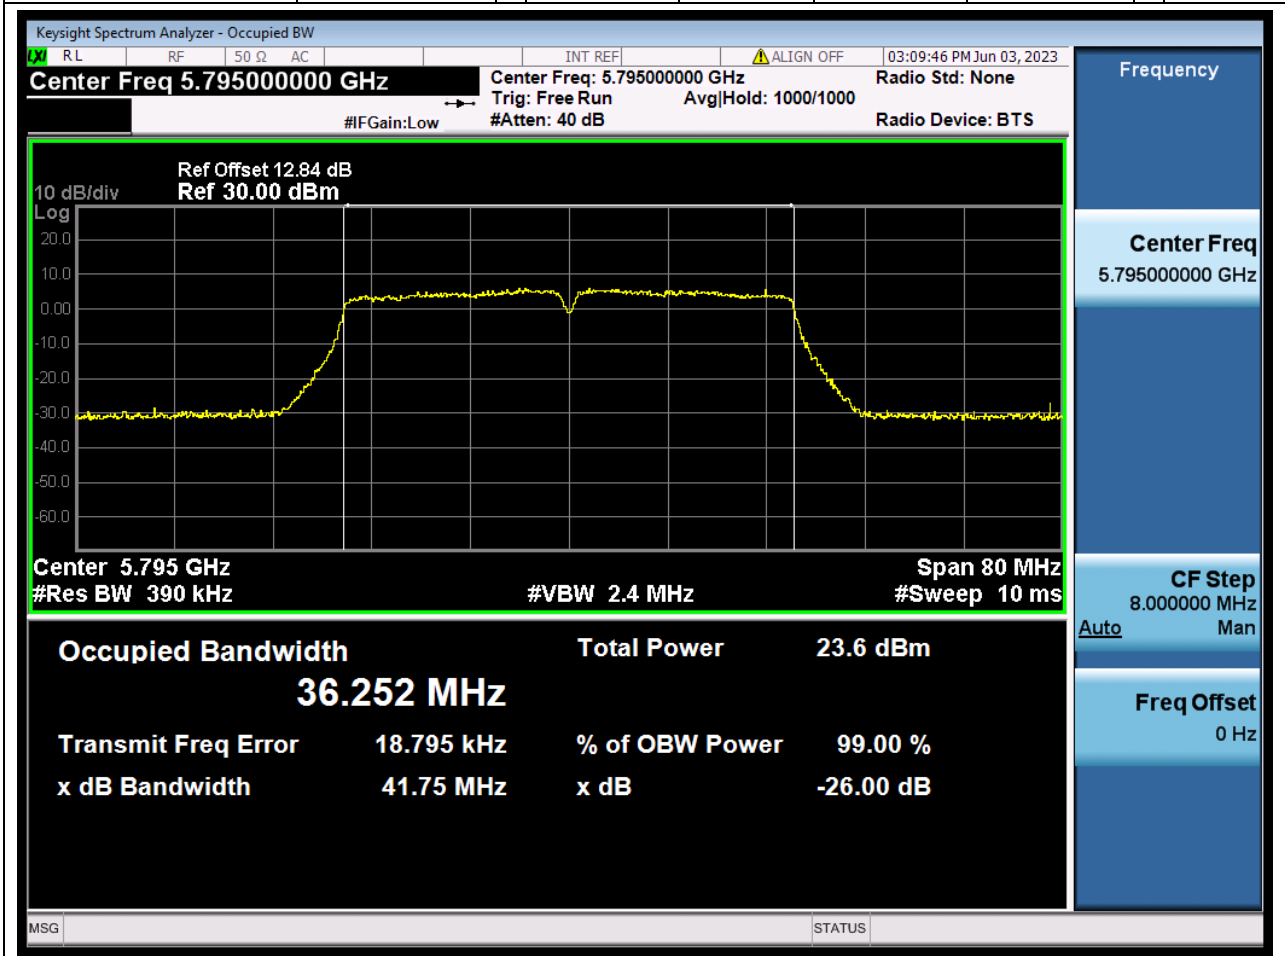

53. 802.11n_40M_U-NII-3_H

53.1. A.2.2-99% Bandwidth(NTNV)

Center Frequency (MHz)	OBW Power (%)	RBW (MHz)	Detector	Limit (MHz)	OBW (MHz)	Verdict
5795	99	0.39	Peak	0	36.252268	Unknown