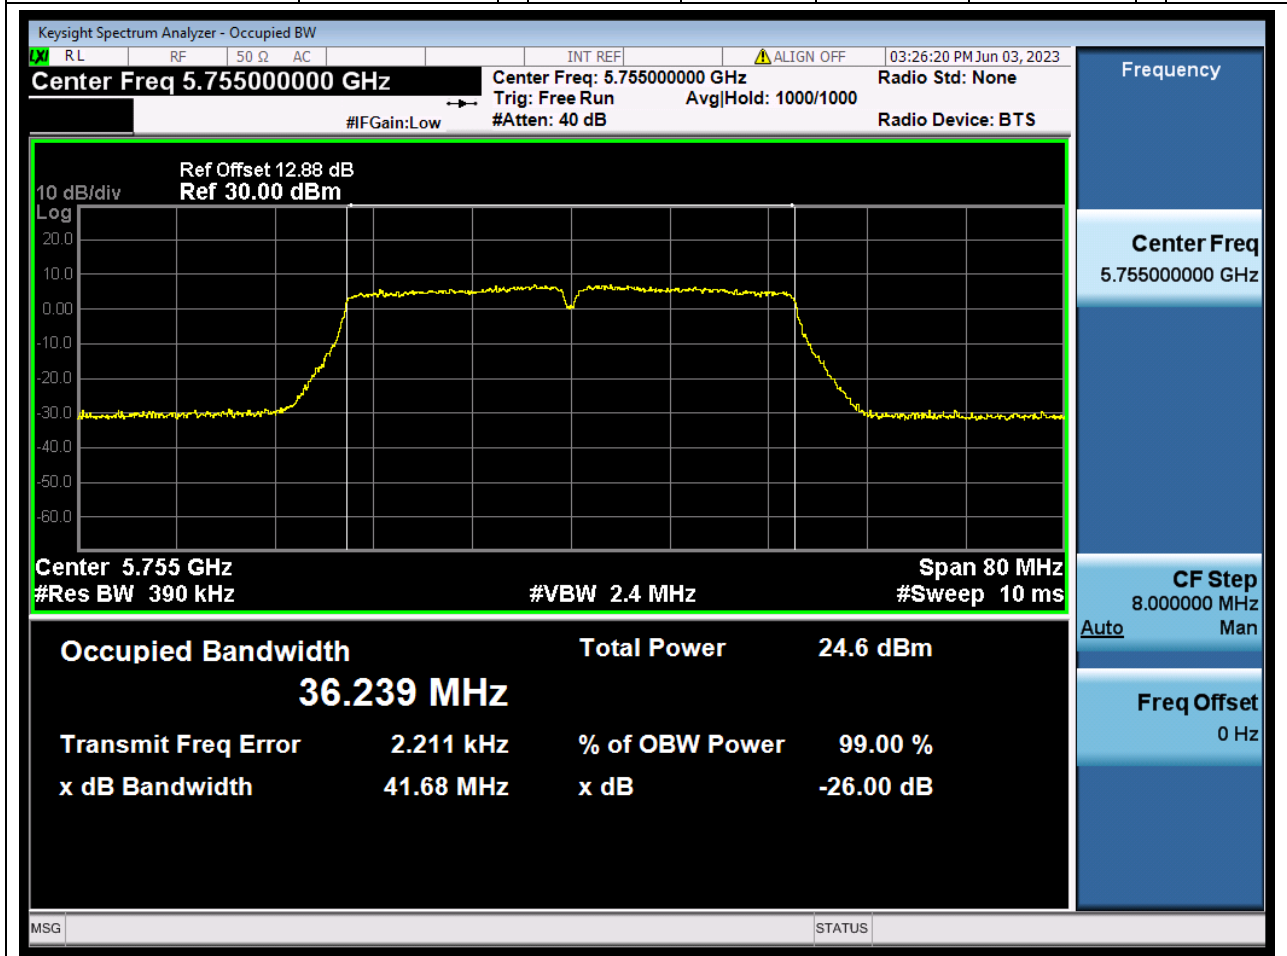

57. 802.11ac_40M_U-NII-3_L

57.1. A.2.2-99% Bandwidth(NTNV)

Center Frequency (MHz)	OBW Power (%)	RBW (MHz)	Detector	Limit (MHz)	OBW (MHz)	Verdict
5755	99	0.39	Peak	0	36.238804	Unknown