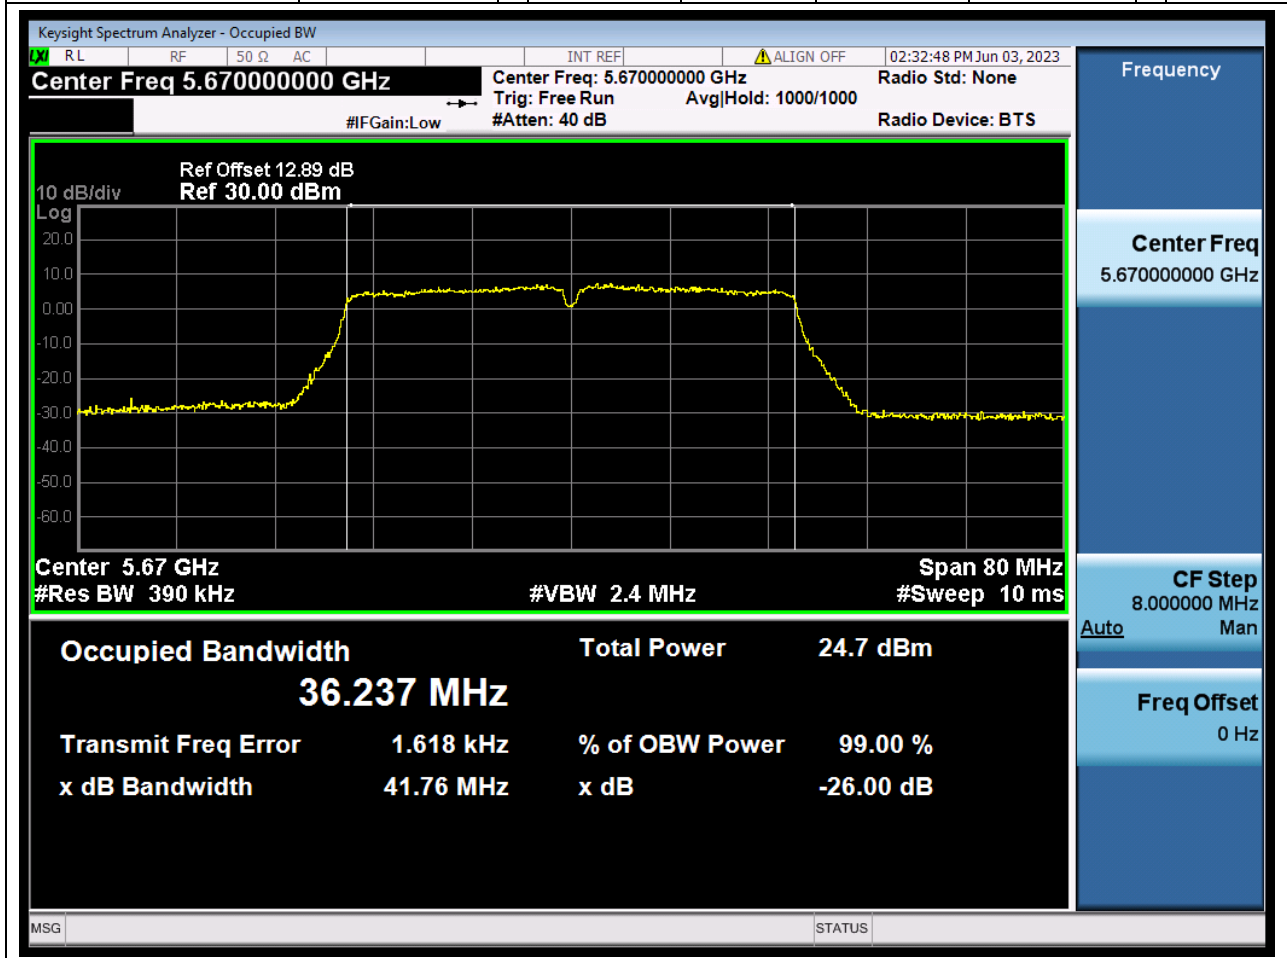

43. 802.11ac_40M_U-NII-2C_H

43.1. A.2.2-99% Bandwidth(NTNV)

Center Frequency (MHz)	OBW Power (%)	RBW (MHz)	Detector	Limit (MHz)	OBW (MHz)	Verdict
5670	99	0.39	Peak	0	36.236988	Unknown