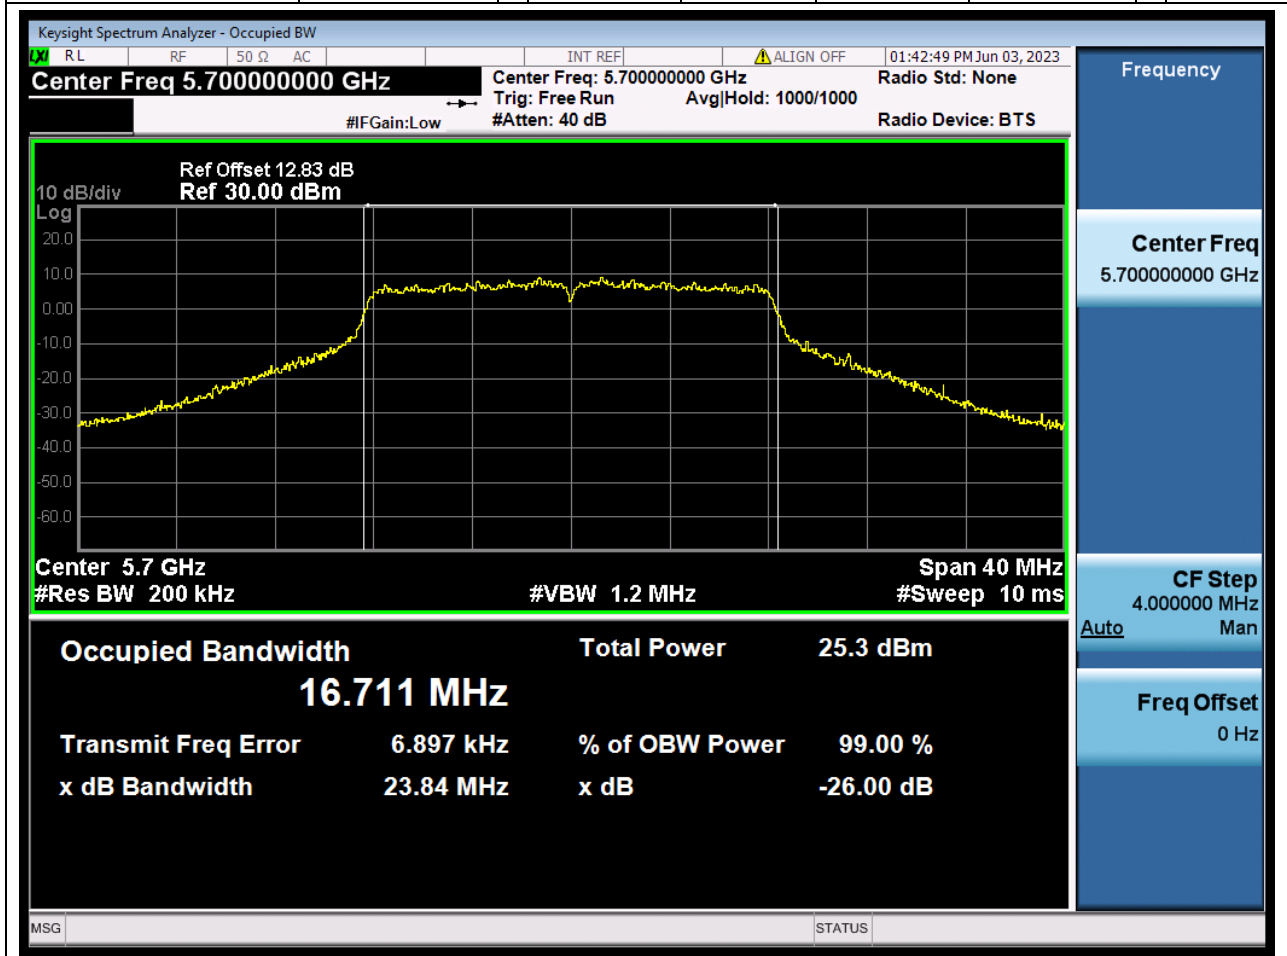

31. 802.11a_20M_U-NII-2C_H

31.1. A.2.2-99% Bandwidth(NTNV)

Center Frequency (MHz)	OBW Power (%)	RBW (MHz)	Detector	Limit (MHz)	OBW (MHz)	Verdict
5700	99	0.2	Peak	0	16.710987	Unknown