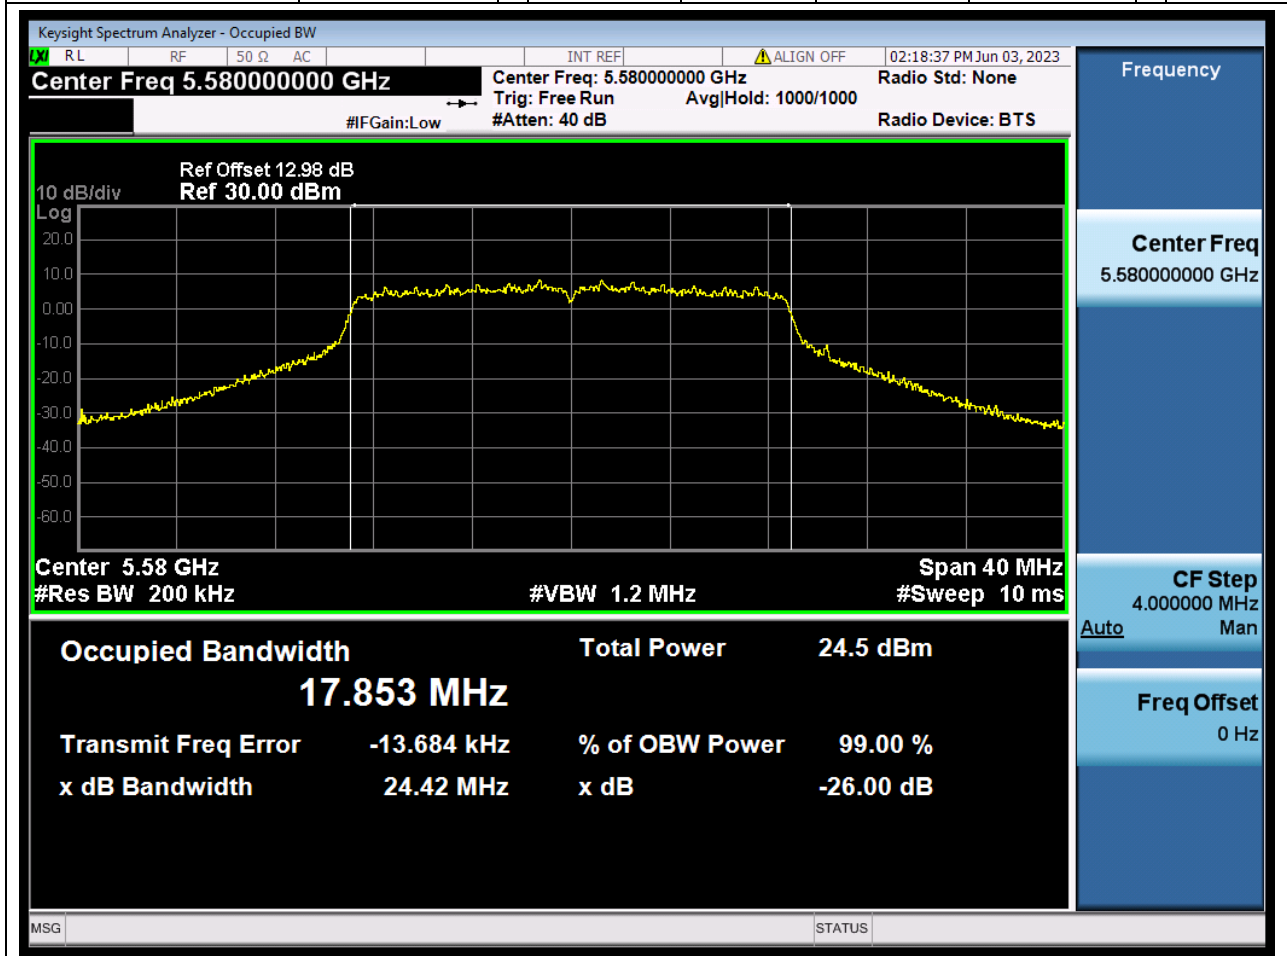

39. 802.11ac_20M_U-NII-2C_M

39.1. A.2.2-99% Bandwidth(NTNV)

Center Frequency (MHz)	OBW Power (%)	RBW (MHz)	Detector	Limit (MHz)	OBW (MHz)	Verdict
5580	99	0.2	Peak	0	17.853068	Unknown