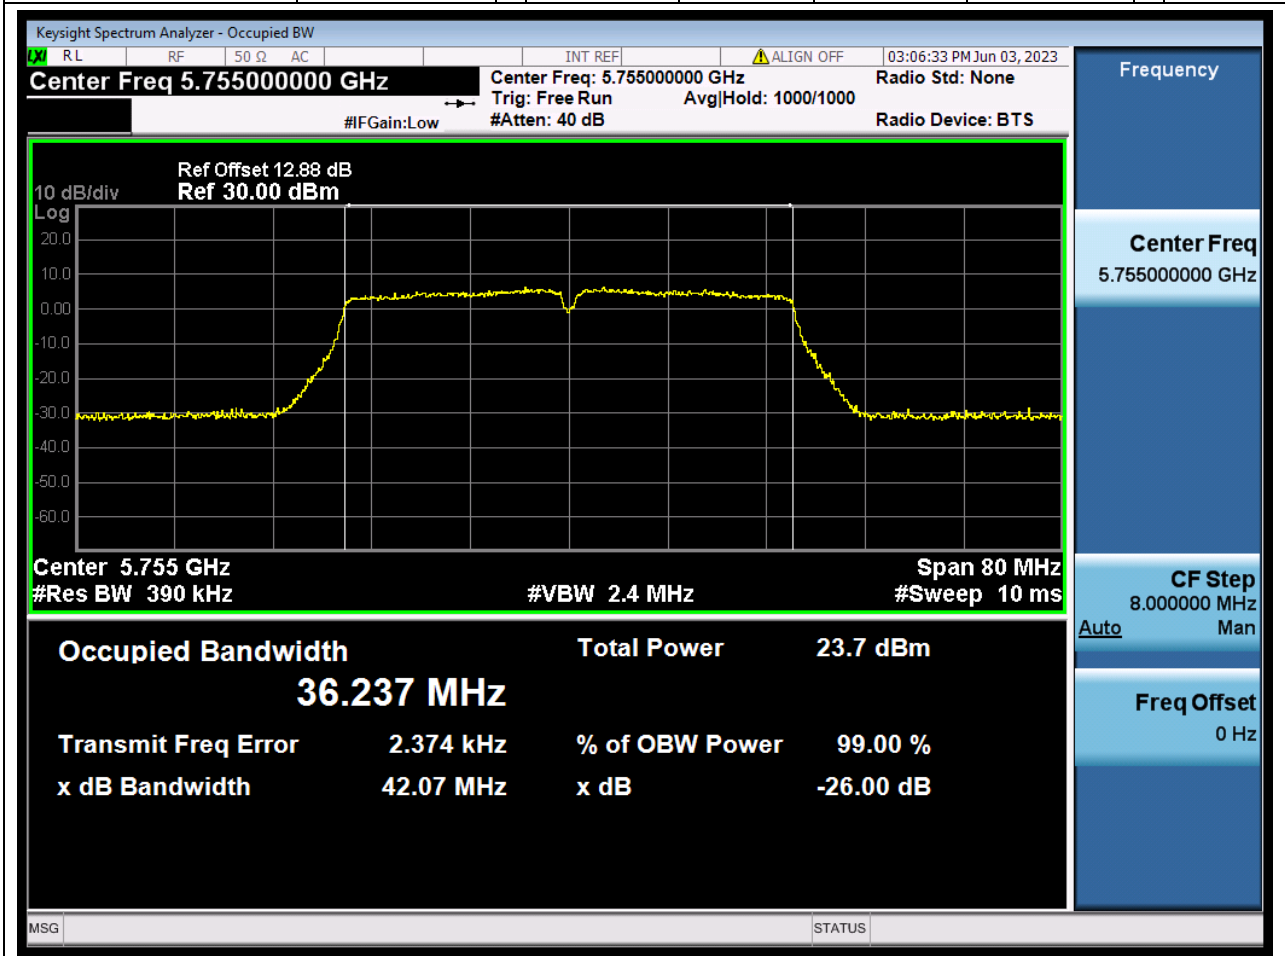

52. 802.11n_40M_U-NII-3_L

52.1. A.2.2-99% Bandwidth(NTNV)

Center Frequency (MHz)	OBW Power (%)	RBW (MHz)	Detector	Limit (MHz)	OBW (MHz)	Verdict
5755	99	0.39	Peak	0	36.237329	Unknown