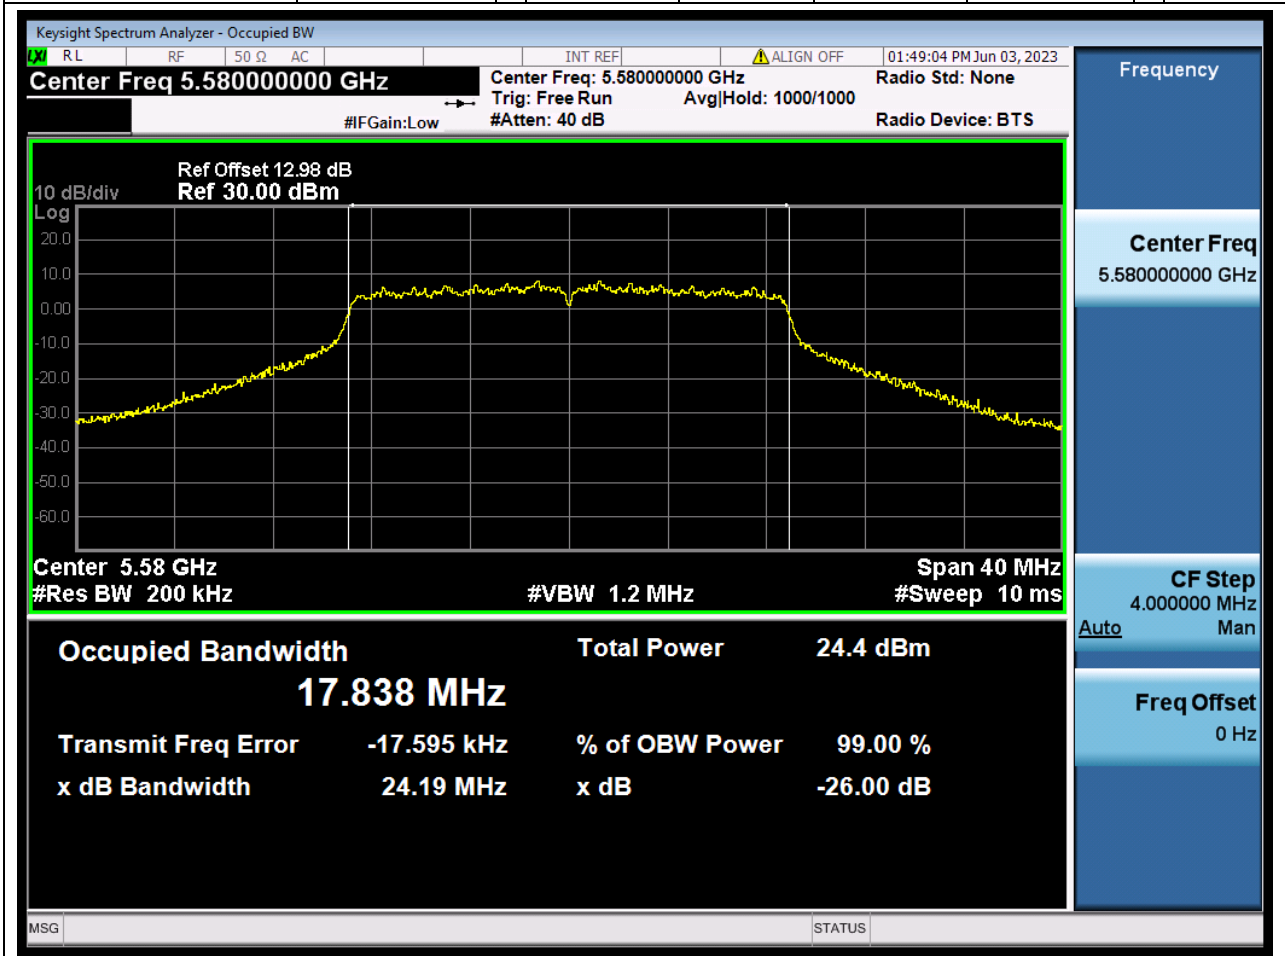

33. 802.11n_20M_U-NII-2C_M

33.1. A.2.2-99% Bandwidth(NTNV)

Center Frequency (MHz)	OBW Power (%)	RBW (MHz)	Detector	Limit (MHz)	OBW (MHz)	Verdict
5580	99	0.2	Peak	0	17.838432	Unknown