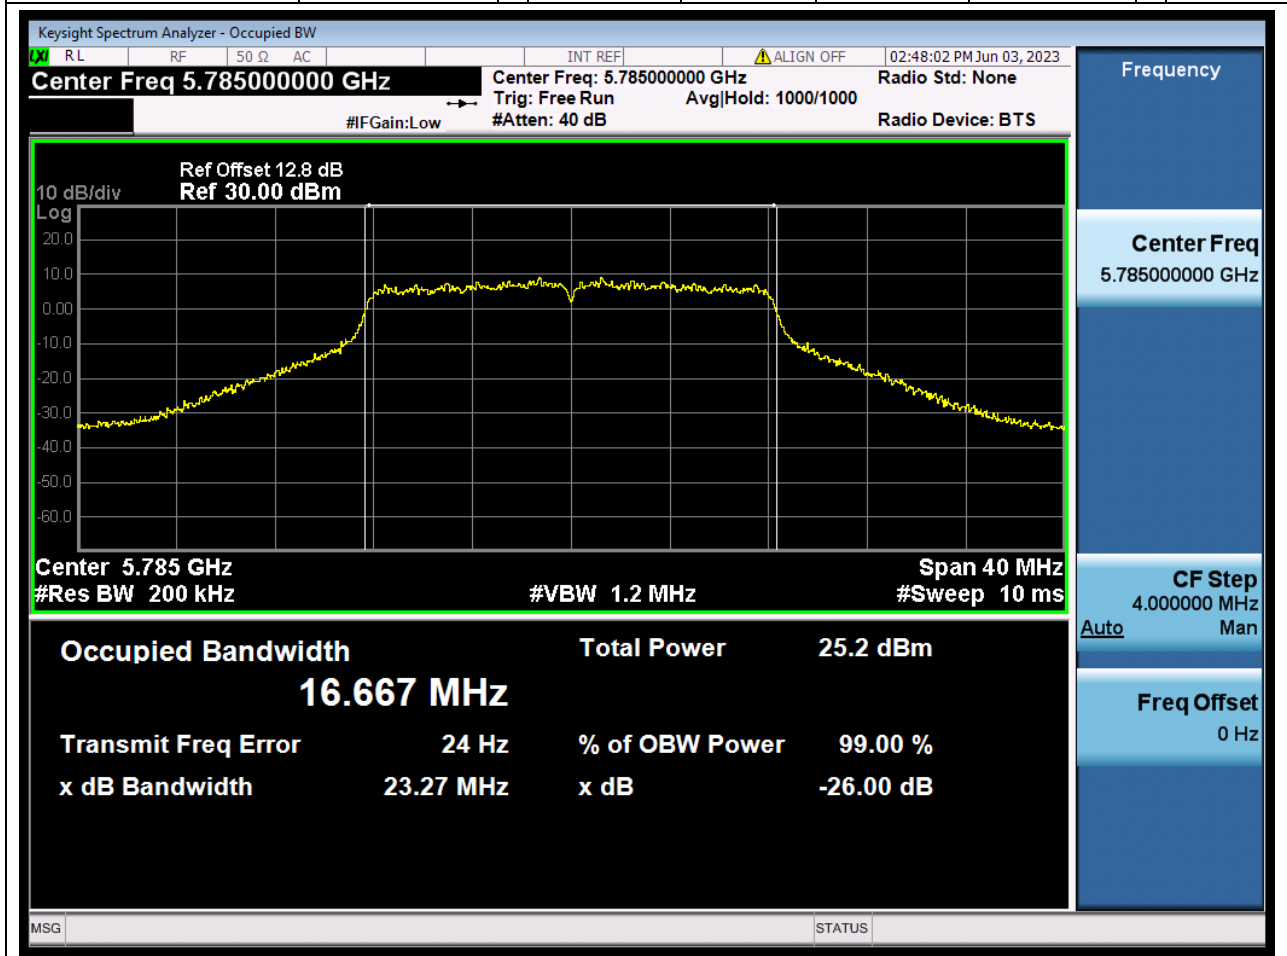

47. 802.11a_20M_U-NII-3_M

47.1. A.2.2-99% Bandwidth(NTNV)

Center Frequency (MHz)	OBW Power (%)	RBW (MHz)	Detector	Limit (MHz)	OBW (MHz)	Verdict
5785	99	0.2	Peak	0	16.667089	Unknown