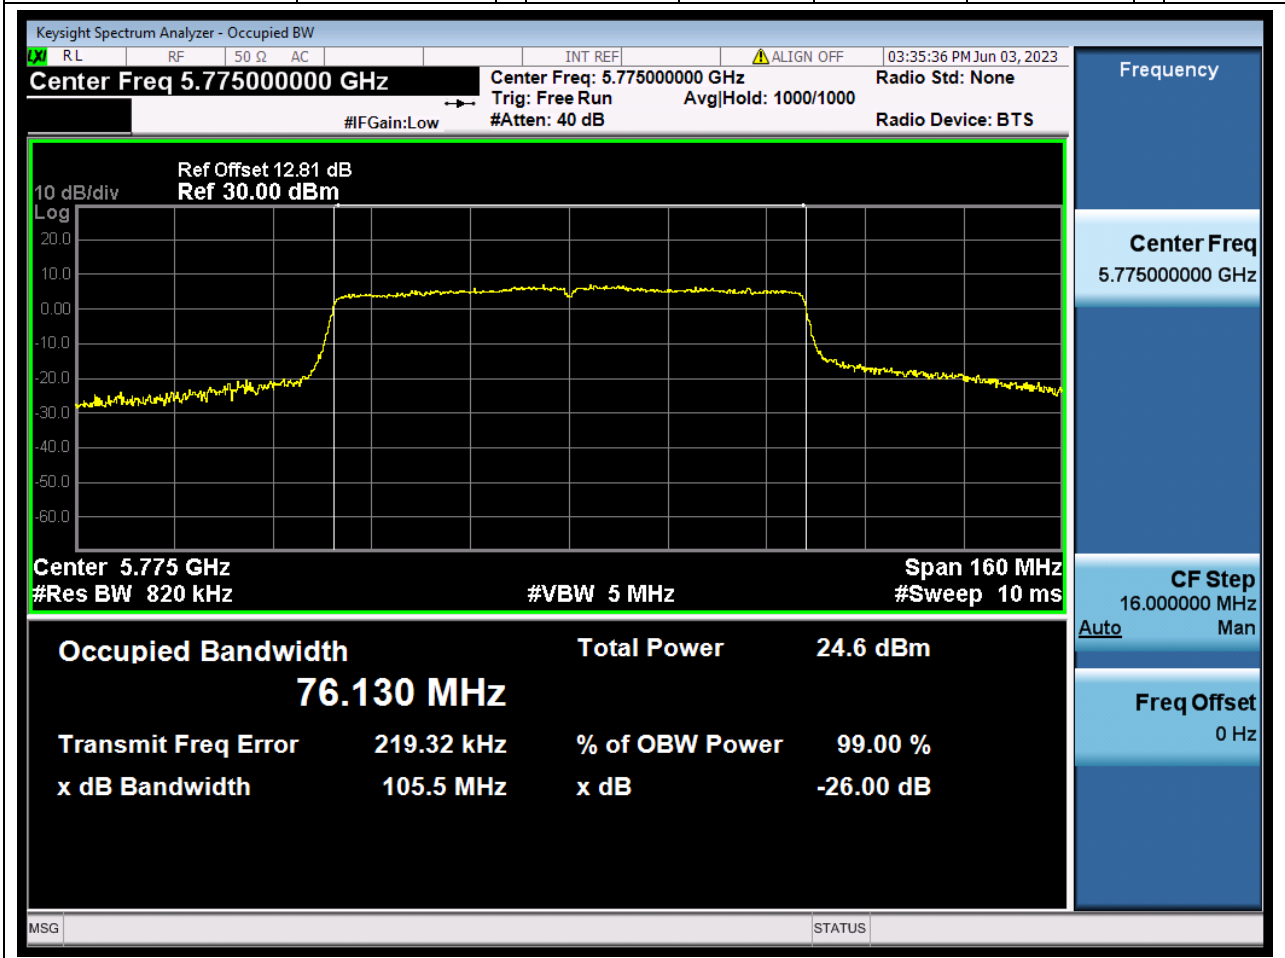

59. 802.11ac_80M_U-NII-3_M

59.1. A.2.2-99% Bandwidth(NTNV)

Center Frequency (MHz)	OBW Power (%)	RBW (MHz)	Detector	Limit (MHz)	OBW (MHz)	Verdict
5775	99	0.82	Peak	0	76.129698	Unknown

-- BLANK BELOW --