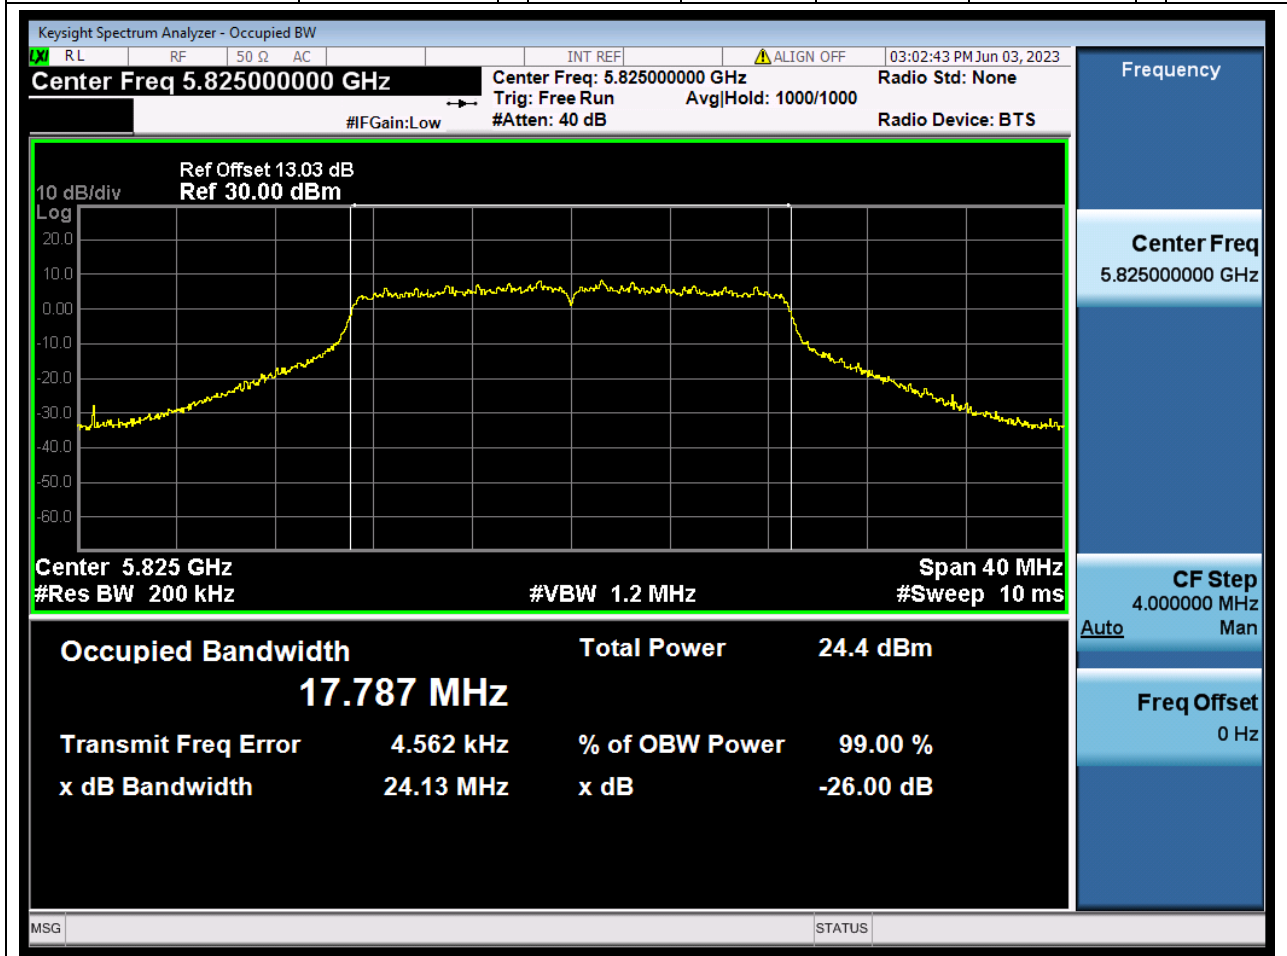

51. 802.11n_20M_U-NII-3_H

51.1. A.2.2-99% Bandwidth(NTNV)

Center Frequency (MHz)	OBW Power (%)	RBW (MHz)	Detector	Limit (MHz)	OBW (MHz)	Verdict
5825	99	0.2	Peak	0	17.786651	Unknown