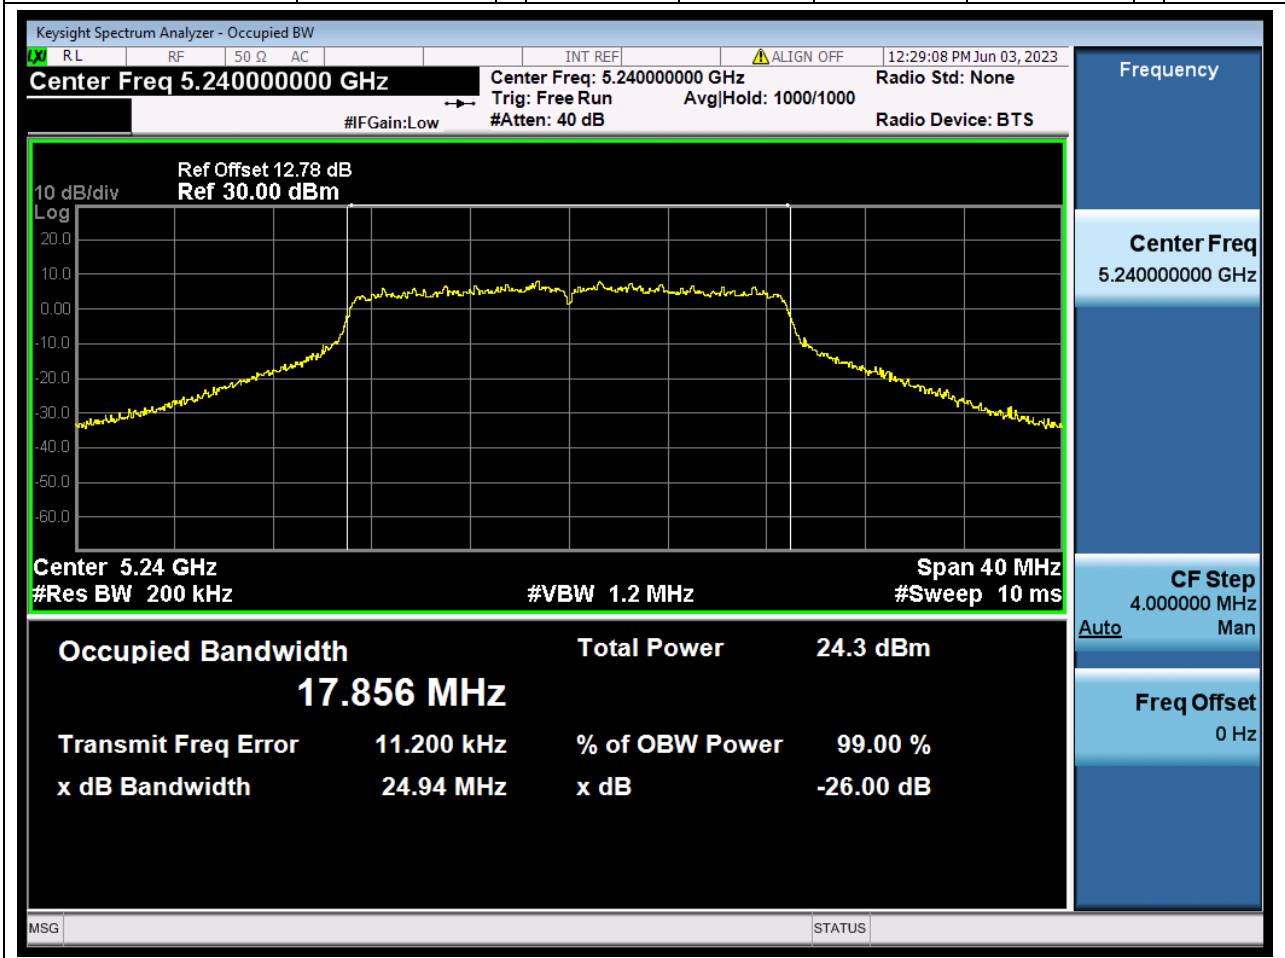

11. 802.11ac_20M_U-NII-1_H

11.1. A.2.2-99% Bandwidth(NTNV)

Center Frequency (MHz)	OBW Power (%)	RBW (MHz)	Detector	Limit (MHz)	OBW (MHz)	Verdict
5240	99	0.2	Peak	0	17.856296	Unknown