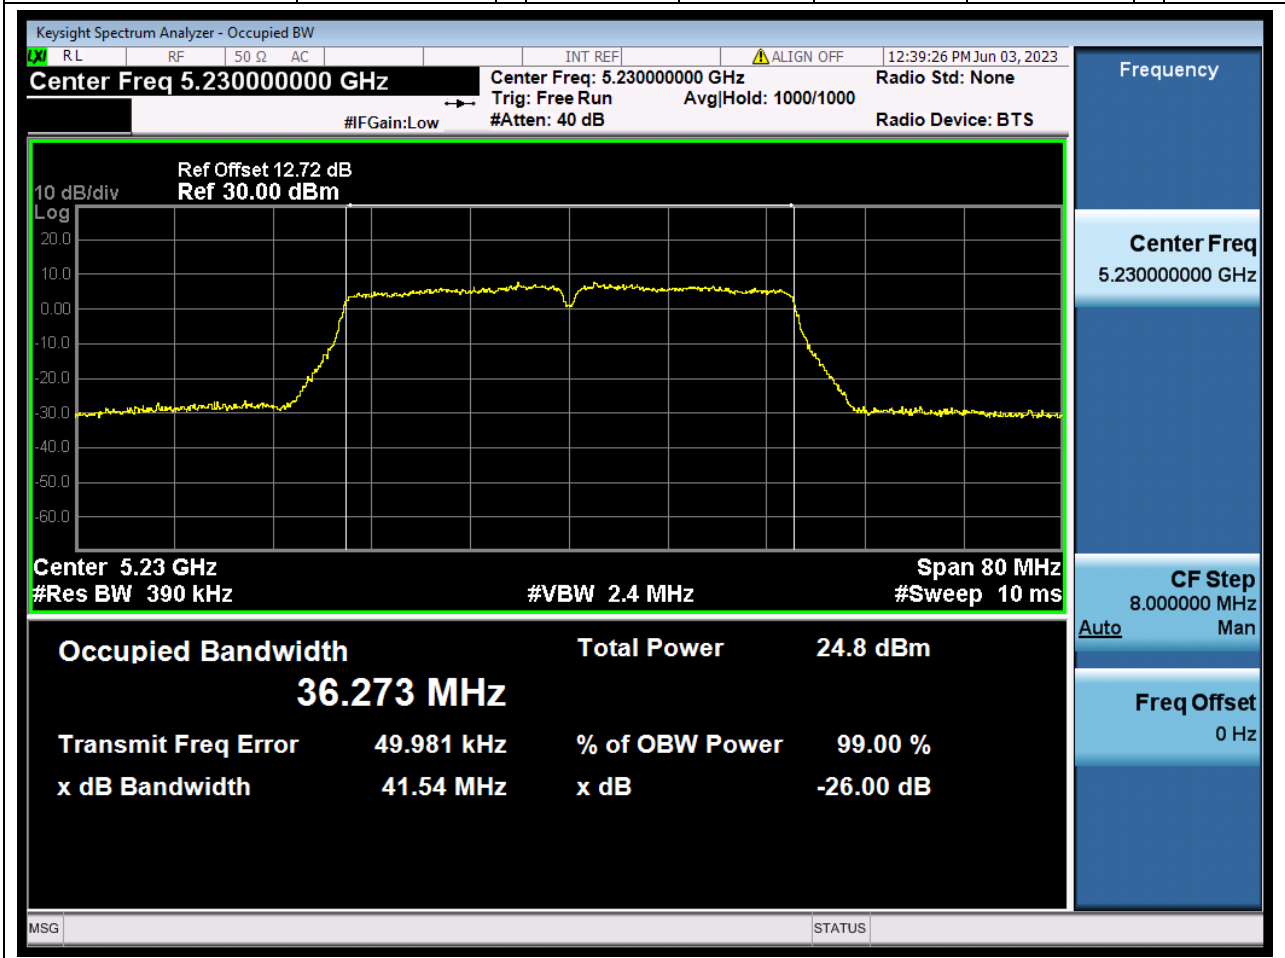

13. 802.11ac_40M_U-NII-1_H

13.1. A.2.2-99% Bandwidth(NTNV)

Center Frequency (MHz)	OBW Power (%)	RBW (MHz)	Detector	Limit (MHz)	OBW (MHz)	Verdict
5230	99	0.39	Peak	0	36.273283	Unknown