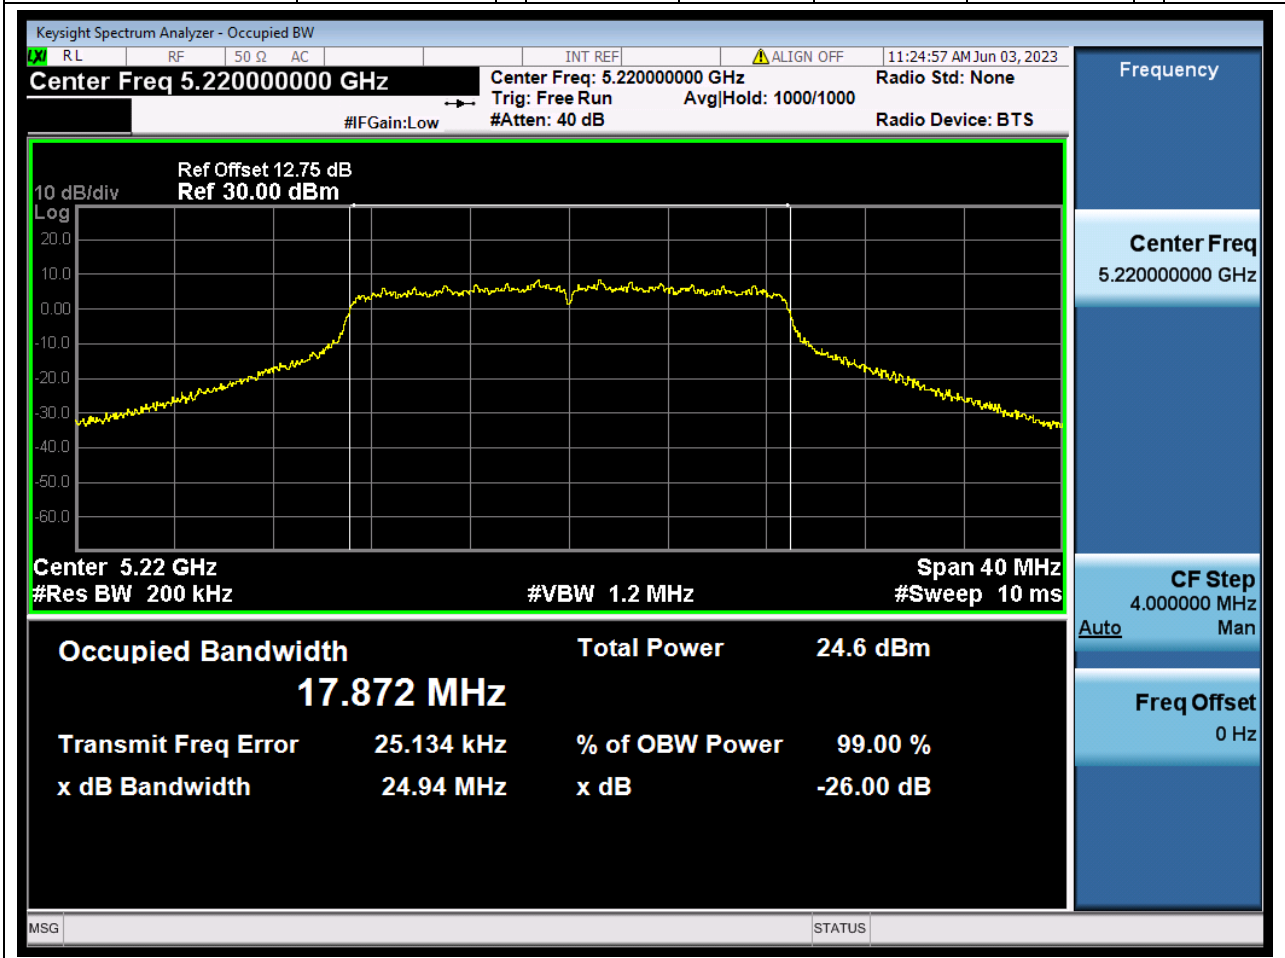

5. 802.11n_20M_U-NII-1_M

5.1. A.2.2-99% Bandwidth(NTNV)

Center Frequency (MHz)	OBW Power (%)	RBW (MHz)	Detector	Limit (MHz)	OBW (MHz)	Verdict
5220	99	0.2	Peak	0	17.872317	Unknown