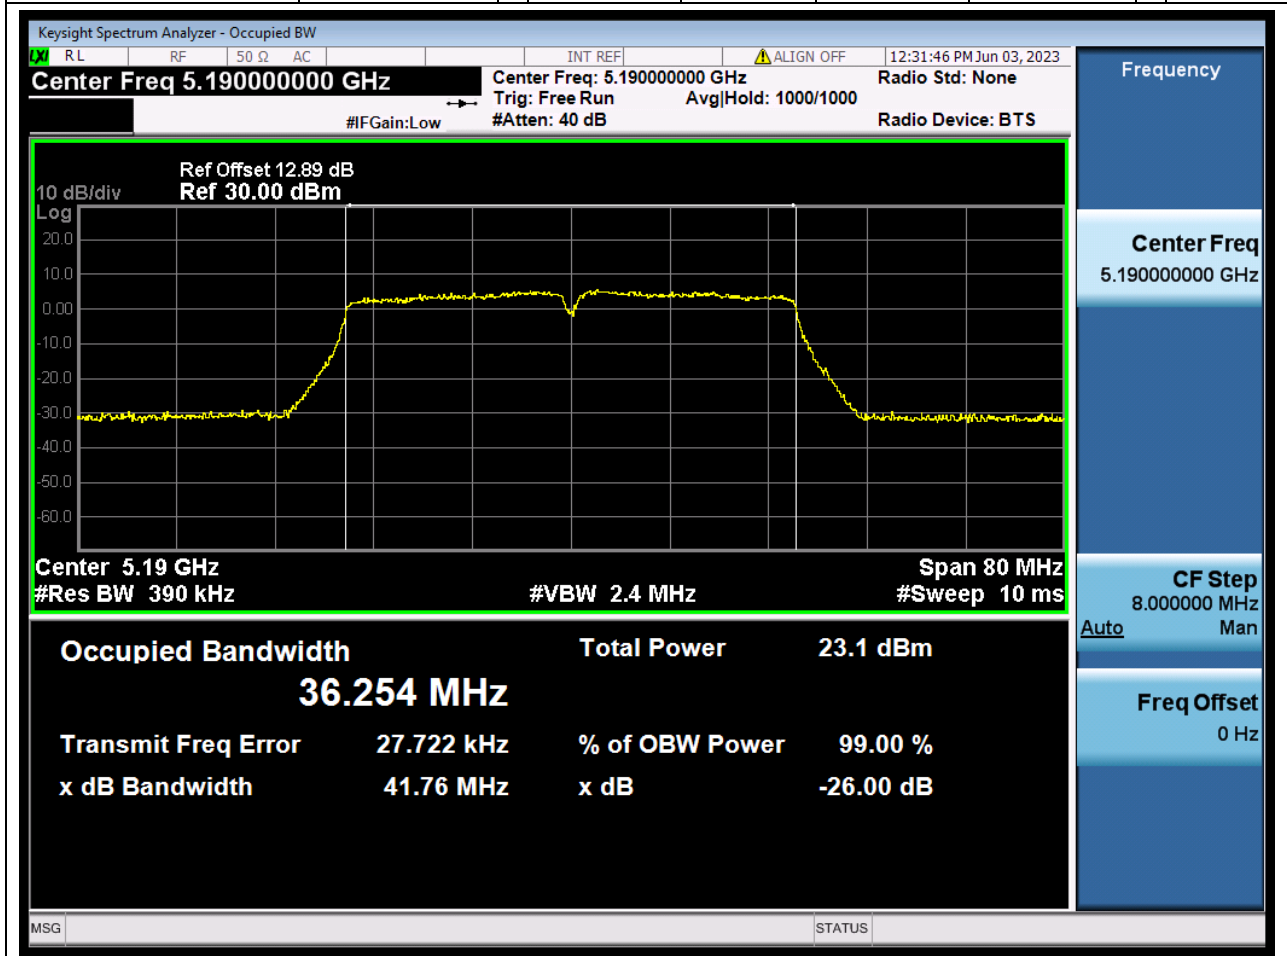

12. 802.11ac_40M_U-NII-1_L

12.1. A.2.2-99% Bandwidth(NTNV)

Center Frequency (MHz)	OBW Power (%)	RBW (MHz)	Detector	Limit (MHz)	OBW (MHz)	Verdict
5190	99	0.39	Peak	0	36.254461	Unknown