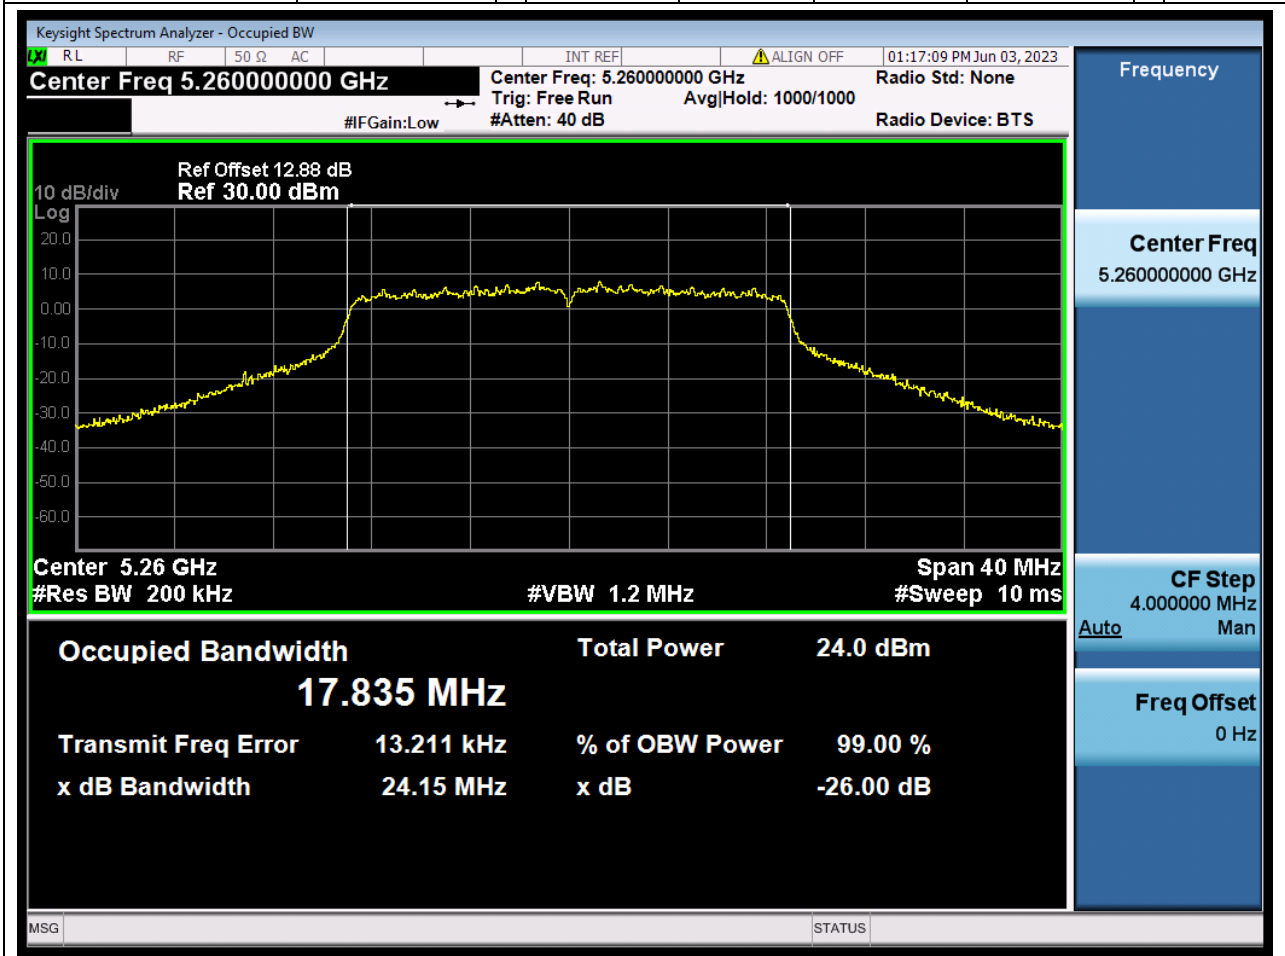

23. 802.11ac_20M_U-NII-2A_L

23.1. A.2.2-99% Bandwidth(NTNV)

Center Frequency (MHz)	OBW Power (%)	RBW (MHz)	Detector	Limit (MHz)	OBW (MHz)	Verdict
5260	99	0.2	Peak	0	17.834682	Unknown