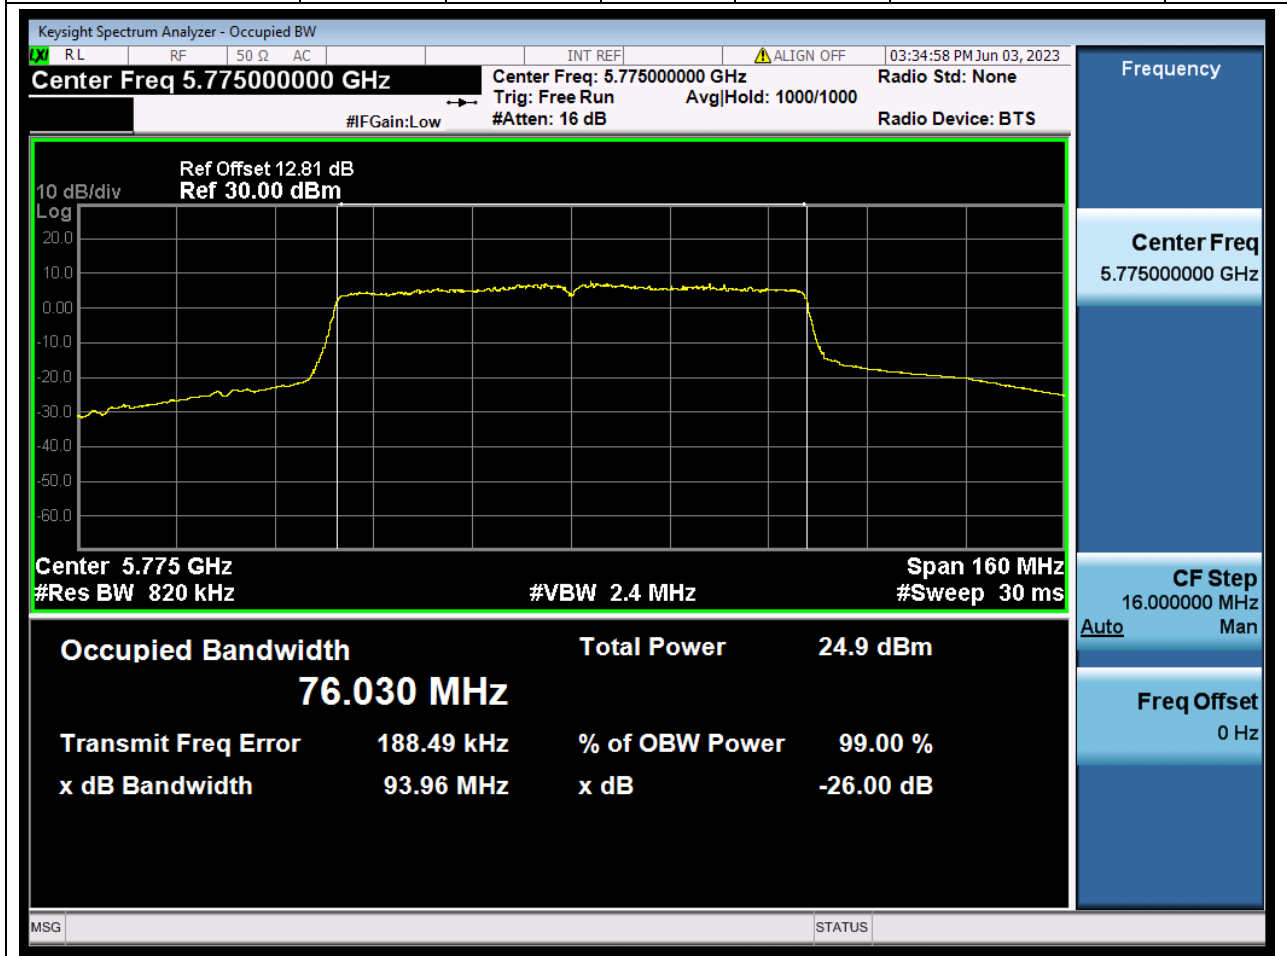

59. 802.11ac_80M_U-NII-3_M

59.1. A.2-26dB Bandwidth(NTNV)

Center Frequency (MHz)	XdB Down	RBW (MHz)	Detector	Limit (MHz)	XdB BandWidth (MHz)	Verdict
5775	26	0.82	Peak	0	93.956463	Unknow