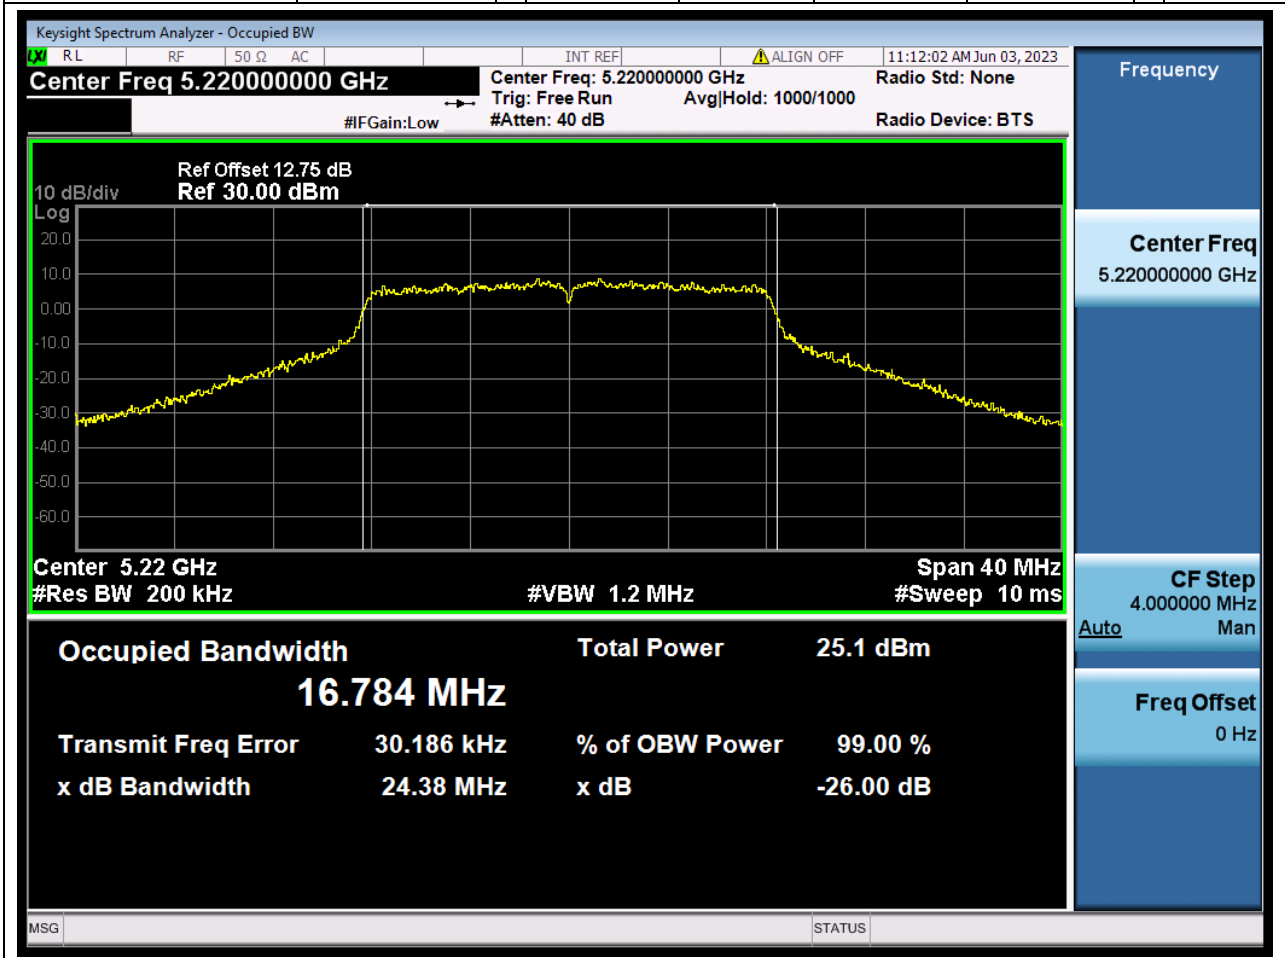

2. 802.11a_20M_U-NII-1_M

2.1. A.2.2-99% Bandwidth(NTNV)

Center Frequency (MHz)	OBW Power (%)	RBW (MHz)	Detector	Limit (MHz)	OBW (MHz)	Verdict
5220	99	0.2	Peak	0	16.784312	Unknown