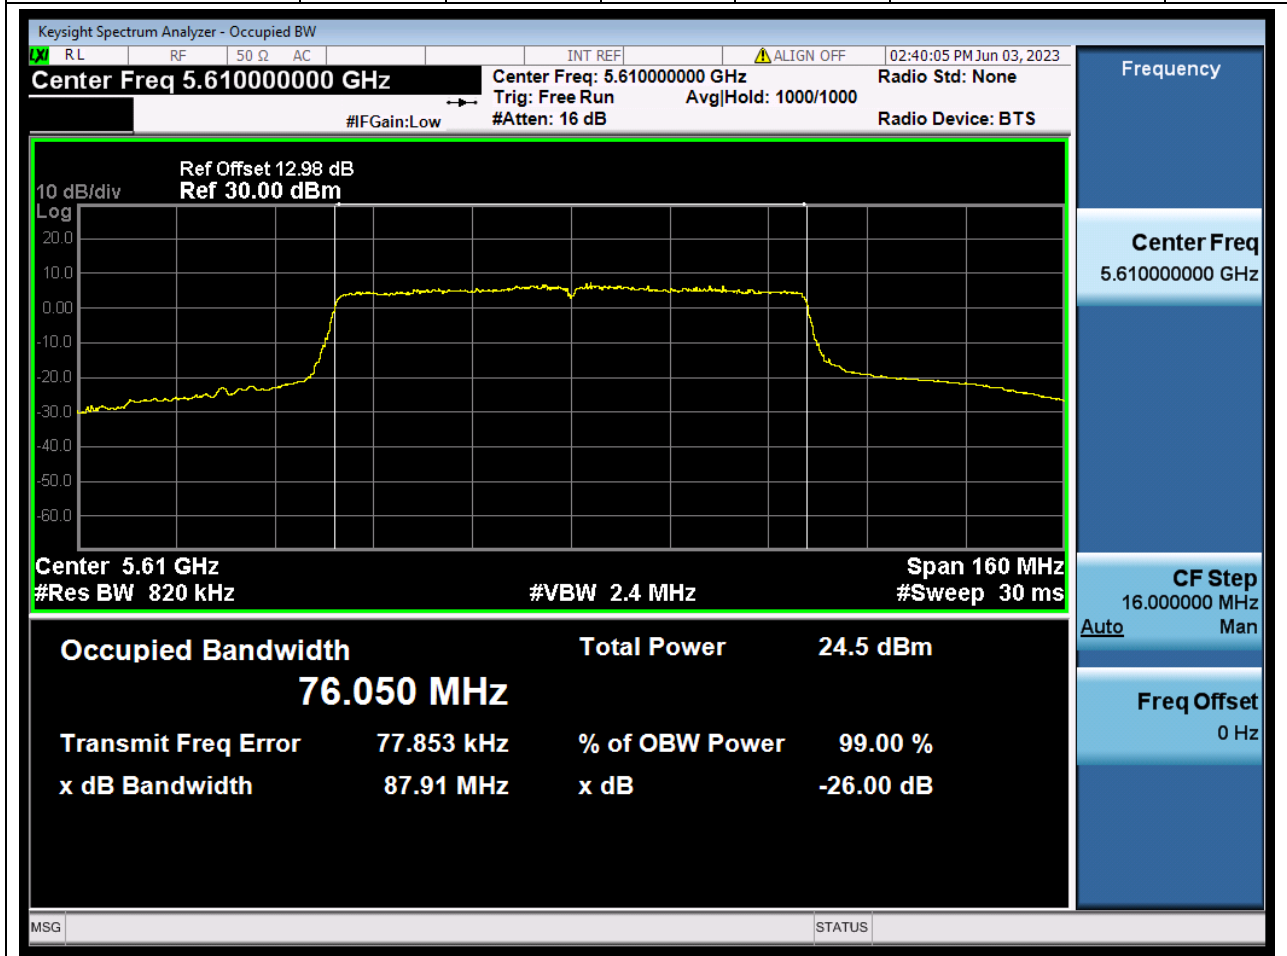

45. 802.11ac_80M_U-NII-2C_M

45.1. A.2-26dB Bandwidth(NTNV)

Center Frequency (MHz)	XdB Down	RBW (MHz)	Detector	Limit (MHz)	XdB BandWidth (MHz)	Verdict
5610	26	0.82	Peak	0	87.90566	Unknow