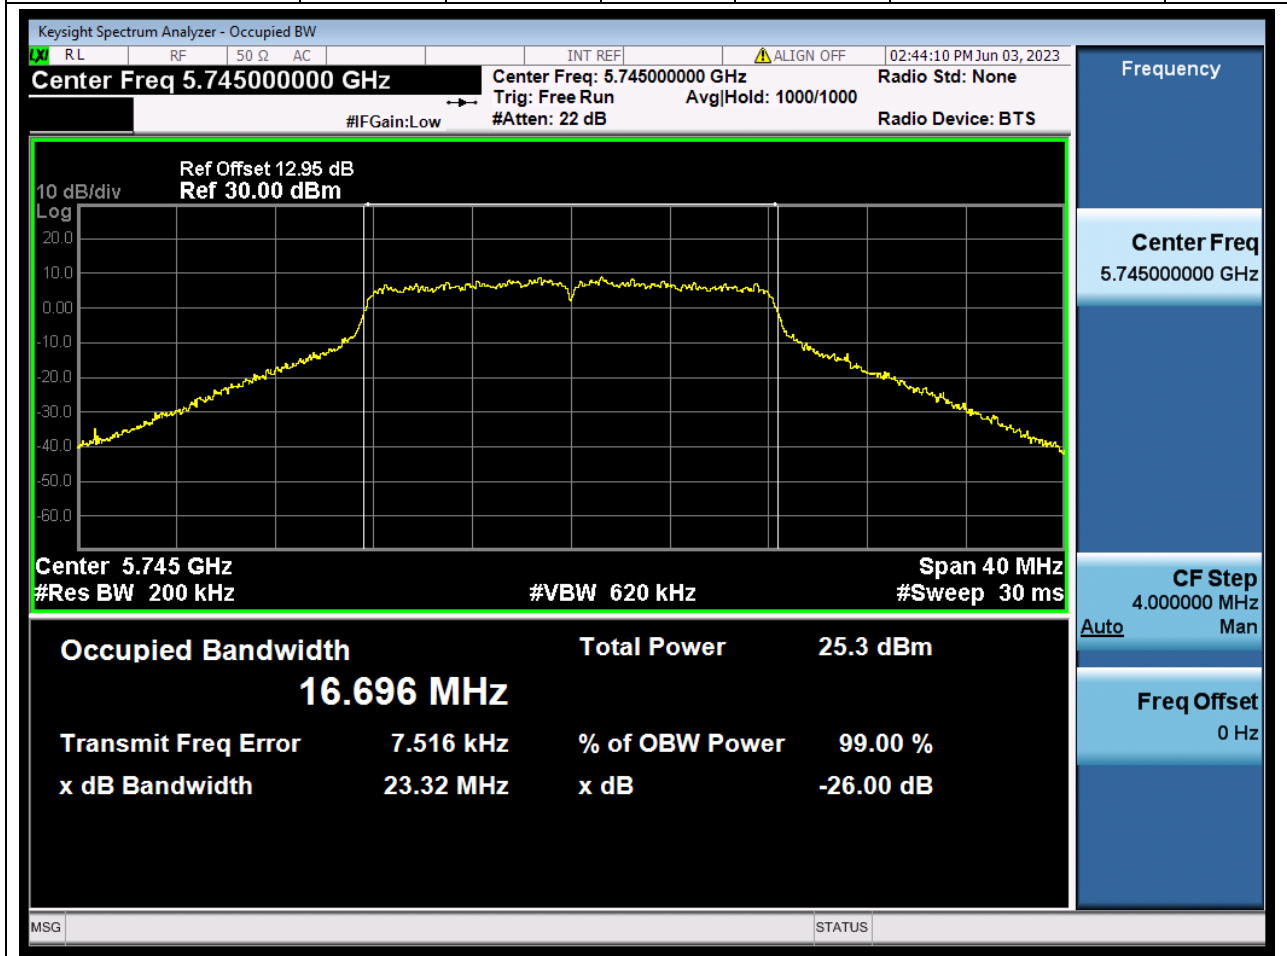

46. 802.11a_20M_U-NII-3_L

46.1. A.2-26dB Bandwidth(NTNV)

Center Frequency (MHz)	XdB Down	RBW (MHz)	Detector	Limit (MHz)	XdB BandWidth (MHz)	Verdict
5745	26	0.2	Peak	0	23.318301	Unknow