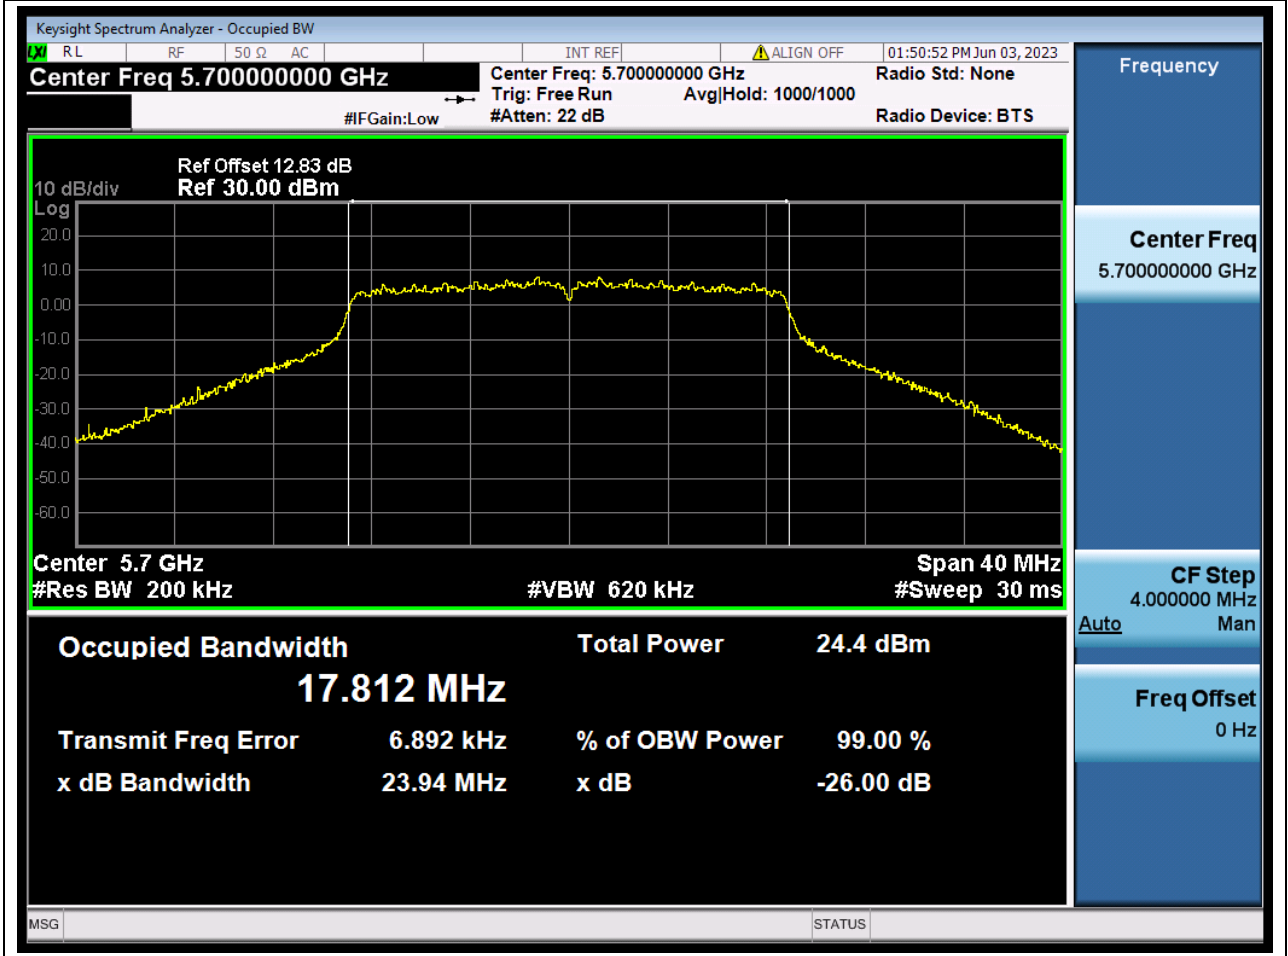

34. 802.11n_20M_U-NII-2C_H

34.1. A.2-26dB Bandwidth(NTNV)

Center Frequency (MHz)	XdB Down	RBW (MHz)	Detector	Limit (MHz)	XdB BandWidth (MHz)	Verdict
5700	26	0.2	Peak	0	23.937743	Unknow