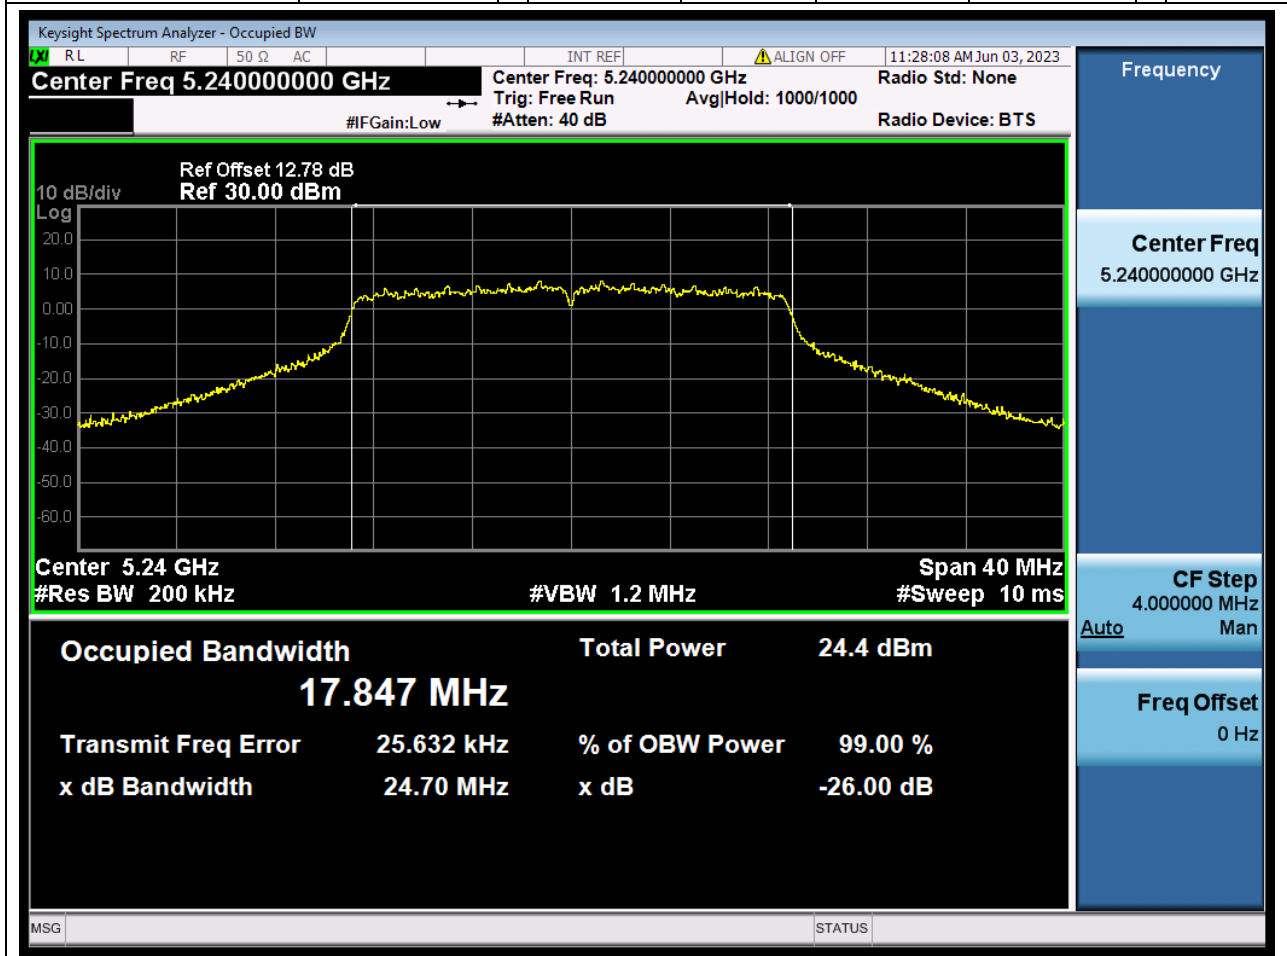

6. 802.11n_20M_U-NII-1_H

6.1. A.2.2-99% Bandwidth(NTNV)

Center Frequency (MHz)	OBW Power (%)	RBW (MHz)	Detector	Limit (MHz)	OBW (MHz)	Verdict
5240	99	0.2	Peak	0	17.847413	Unknown