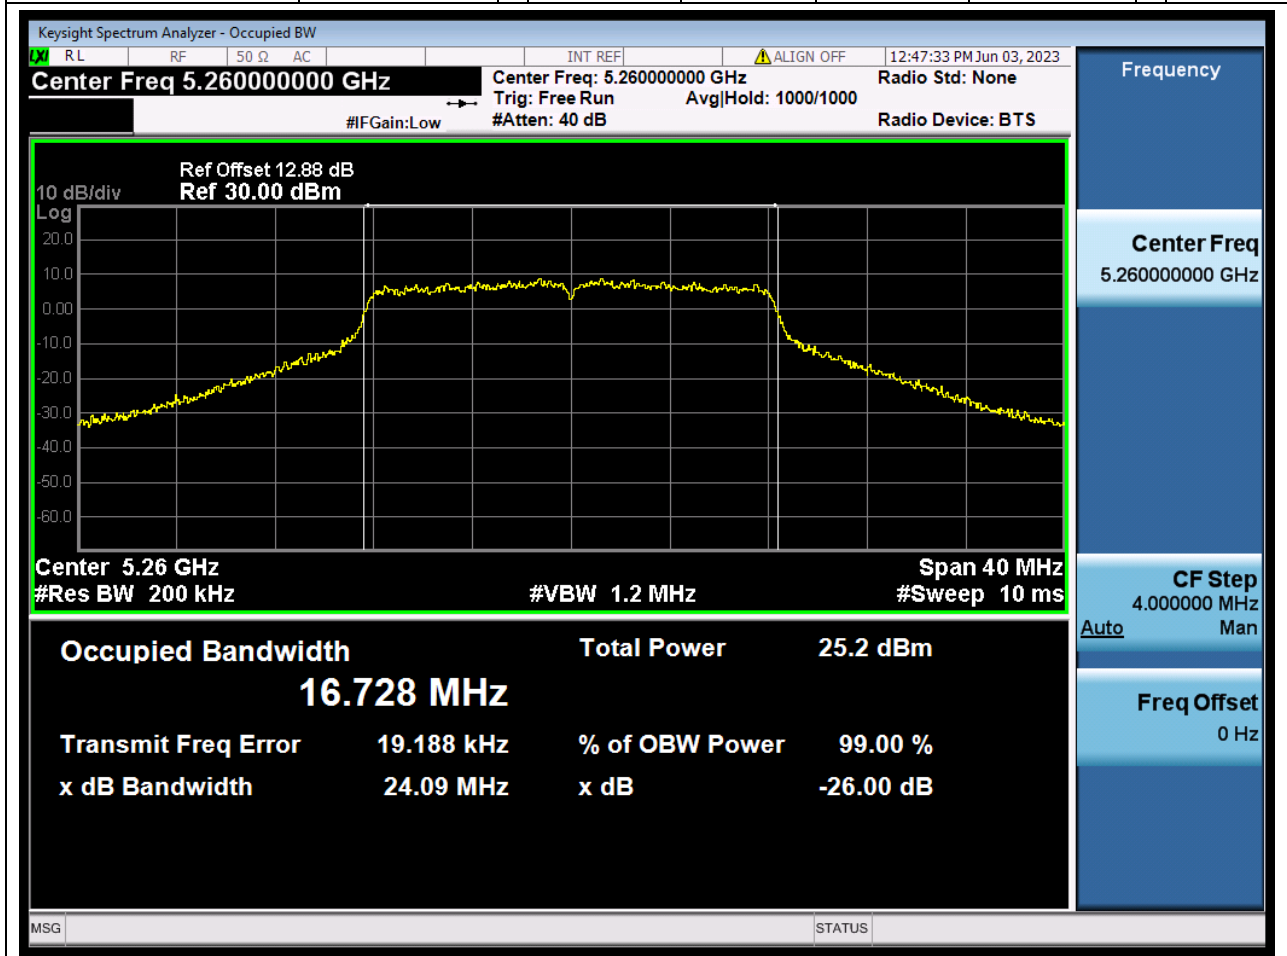

15. 802.11a_20M_U-NII-2A_L

15.1. A.2.2-99% Bandwidth(NTNV)

Center Frequency (MHz)	OBW Power (%)	RBW (MHz)	Detector	Limit (MHz)	OBW (MHz)	Verdict
5260	99	0.2	Peak	0	16.728358	Unknown