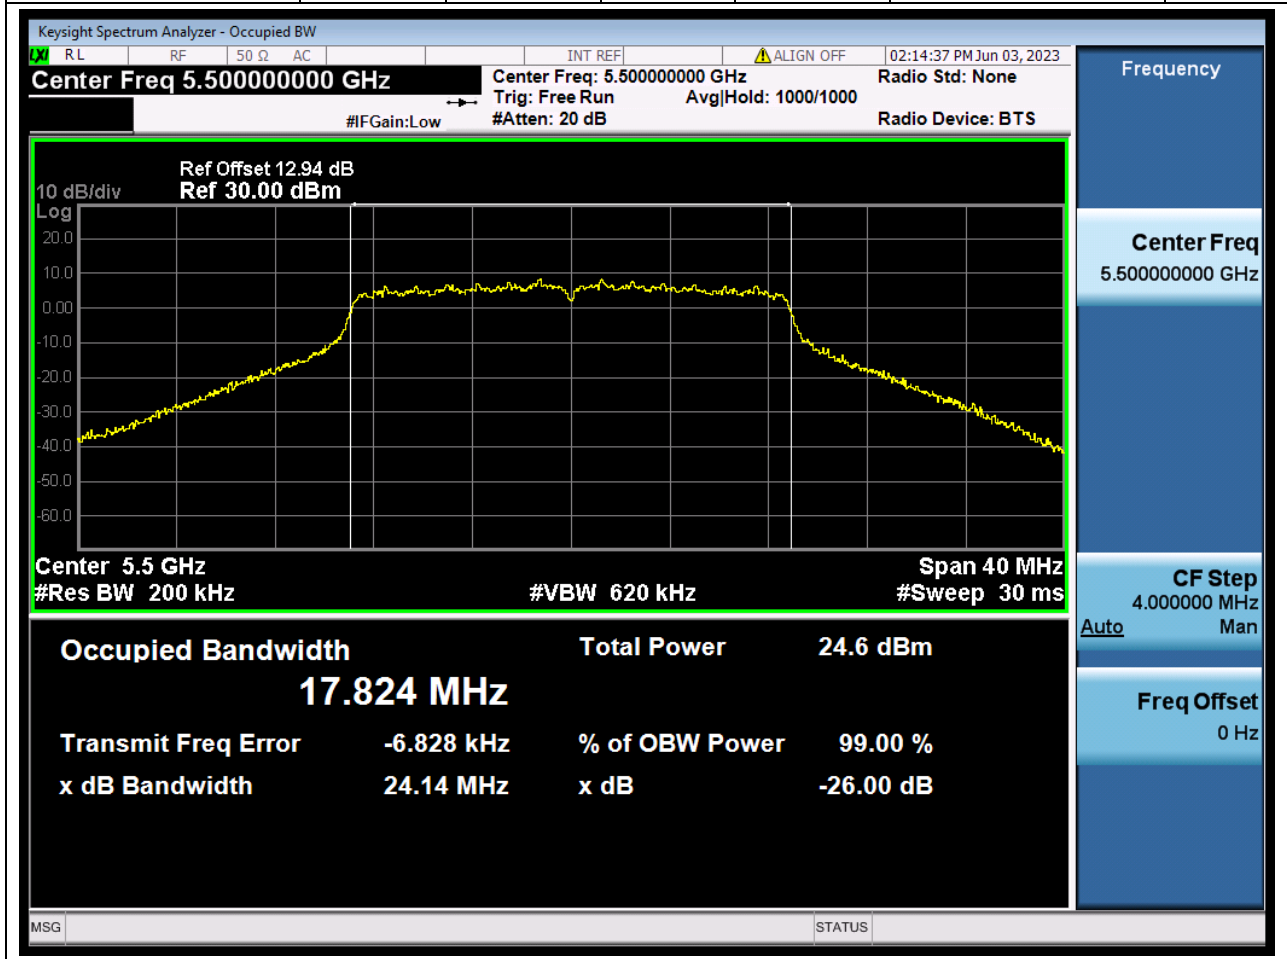

38. 802.11ac_20M_U-NII-2C_L

38.1. A.2-26dB Bandwidth(NTNV)

Center Frequency (MHz)	XdB Down	RBW (MHz)	Detector	Limit (MHz)	XdB BandWidth (MHz)	Verdict
5500	26	0.2	Peak	0	24.140177	Unknow