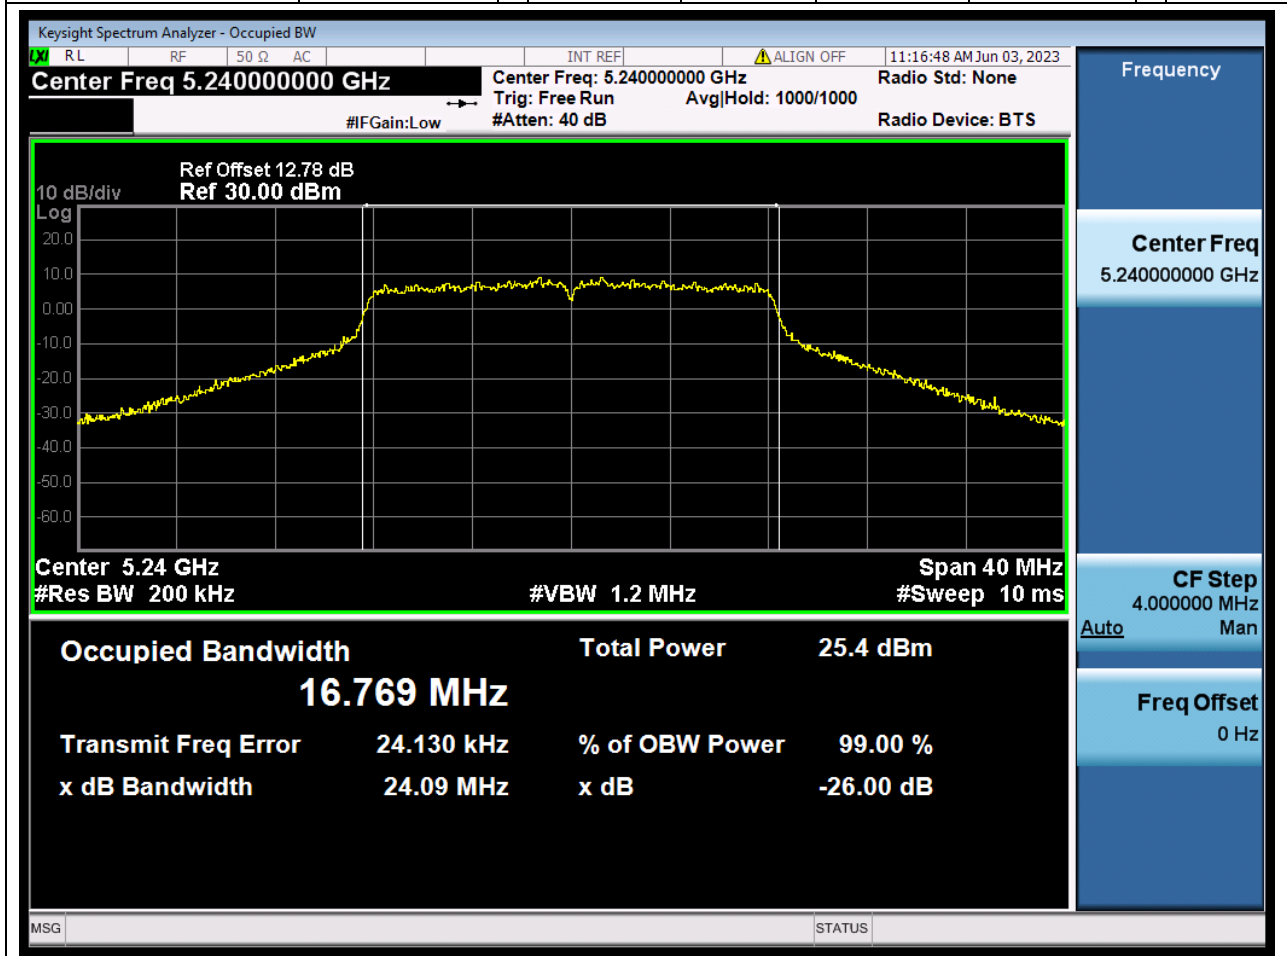

3. 802.11a_20M_U-NII-1_H

3.1. A.2.2-99% Bandwidth(NTNV)

Center Frequency (MHz)	OBW Power (%)	RBW (MHz)	Detector	Limit (MHz)	OBW (MHz)	Verdict
5240	99	0.2	Peak	0	16.768554	Unknown