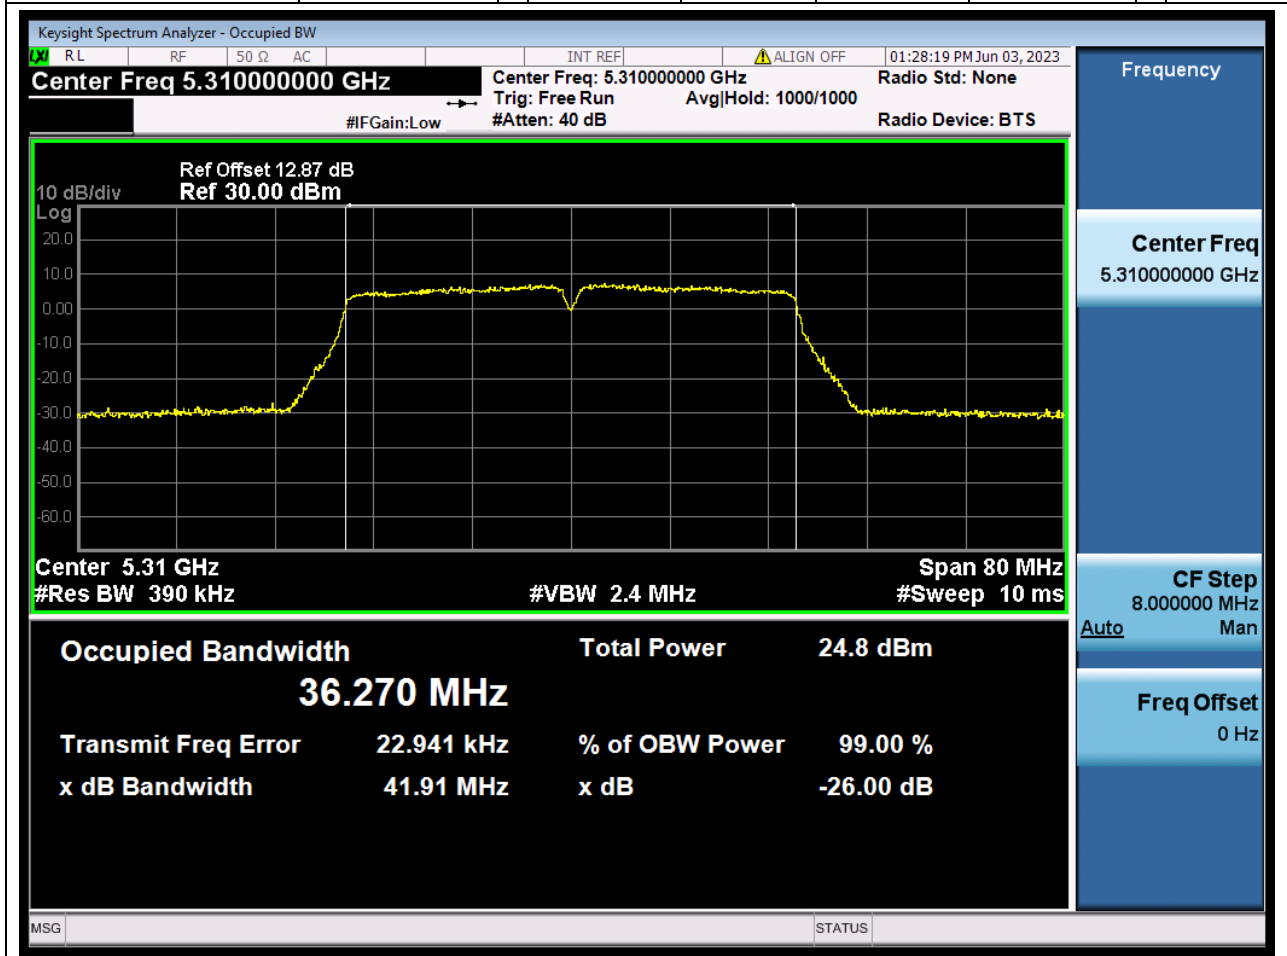

27. 802.11ac_40M_U-NII-2A_H

27.1. A.2.2-99% Bandwidth(NTNV)

Center Frequency (MHz)	OBW Power (%)	RBW (MHz)	Detector	Limit (MHz)	OBW (MHz)	Verdict
5310	99	0.39	Peak	0	36.270208	Unknown