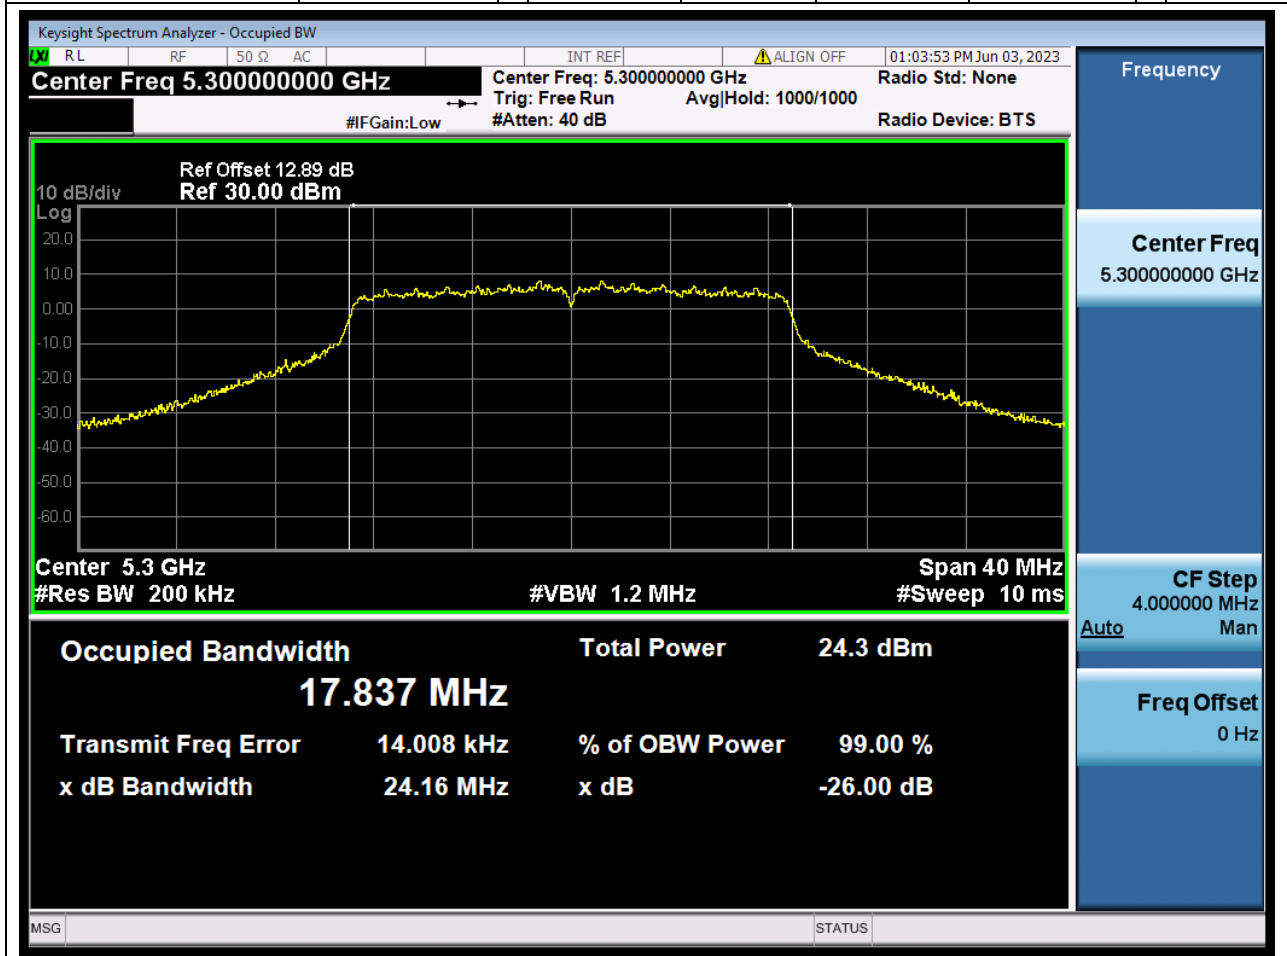

19. 802.11n_20M_U-NII-2A_M

19.1. A.2.2-99% Bandwidth(NTNV)

Center Frequency (MHz)	OBW Power (%)	RBW (MHz)	Detector	Limit (MHz)	OBW (MHz)	Verdict
5300	99	0.2	Peak	0	17.837178	Unknown