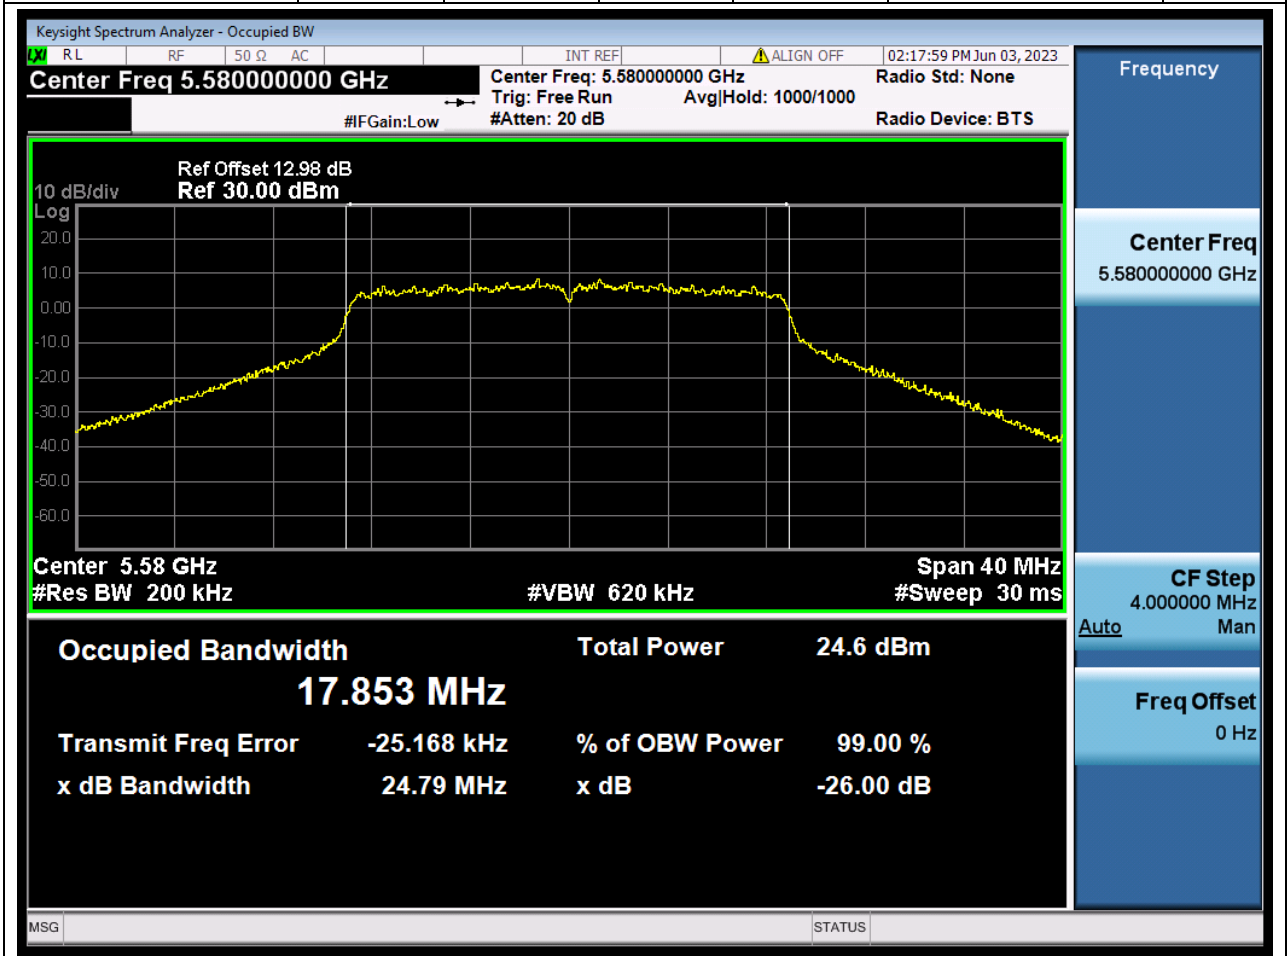

39. 802.11ac_20M_U-NII-2C_M

39.1. A.2-26dB Bandwidth(NTNV)

Center Frequency (MHz)	XdB Down	RBW (MHz)	Detector	Limit (MHz)	XdB BandWidth (MHz)	Verdict
5580	26	0.2	Peak	0	24.792155	Unknow