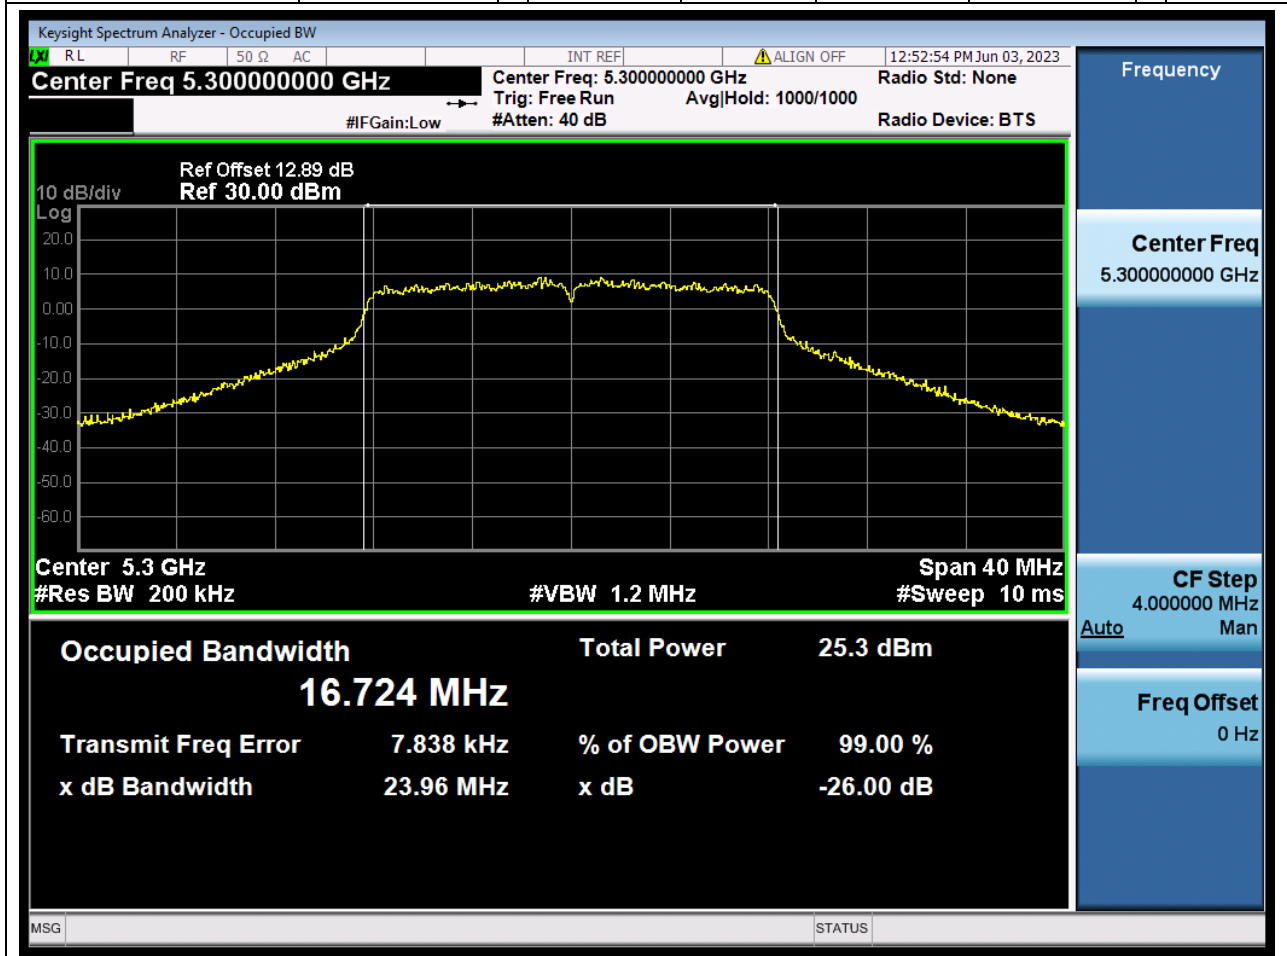

16. 802.11a_20M_U-NII-2A_M

16.1. A.2.2-99% Bandwidth(NTNV)

Center Frequency (MHz)	OBW Power (%)	RBW (MHz)	Detector	Limit (MHz)	OBW (MHz)	Verdict
5300	99	0.2	Peak	0	16.723541	Unknown