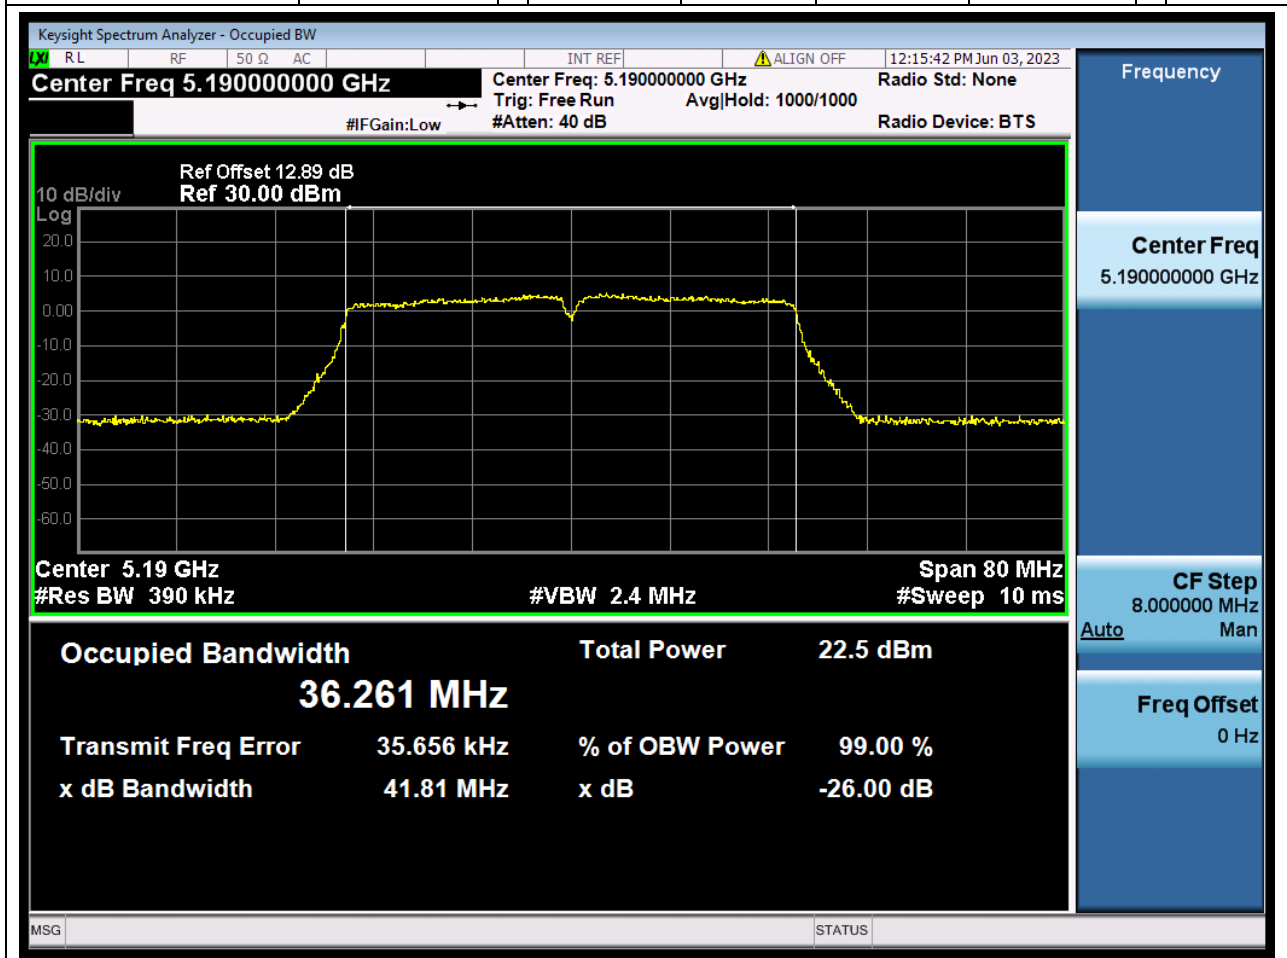

7. 802.11n_40M_U-NII-1_L

7.1. A.2.2-99% Bandwidth(NTNV)

Center Frequency (MHz)	OBW Power (%)	RBW (MHz)	Detector	Limit (MHz)	OBW (MHz)	Verdict
5190	99	0.39	Peak	0	36.261034	Unknown