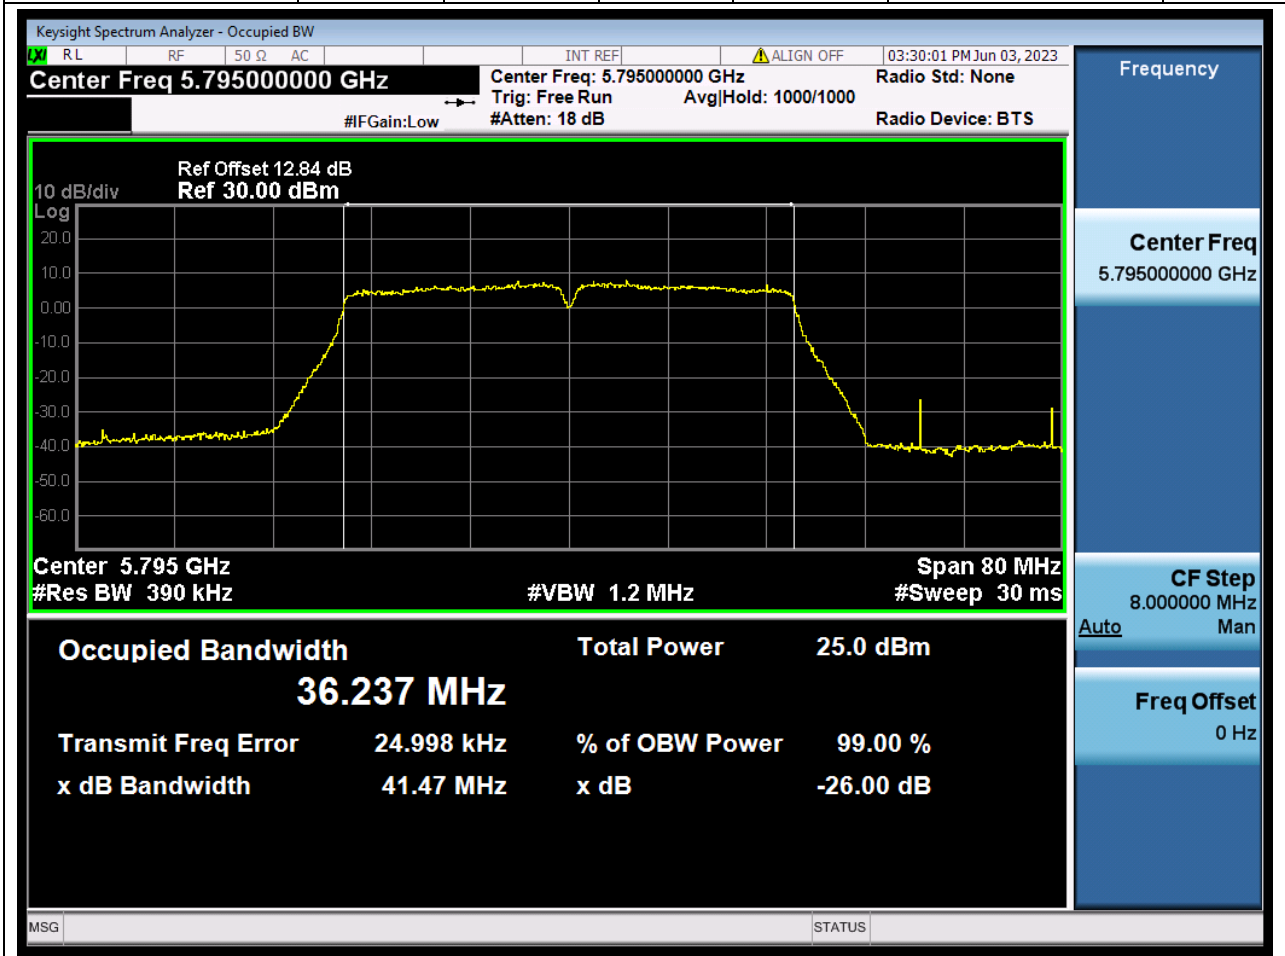

58. 802.11ac_40M_U-NII-3_H

58.1. A.2-26dB Bandwidth(NTNV)

Center Frequency (MHz)	XdB Down	RBW (MHz)	Detector	Limit (MHz)	XdB BandWidth (MHz)	Verdict
5795	26	0.39	Peak	0	41.466812	Unknow