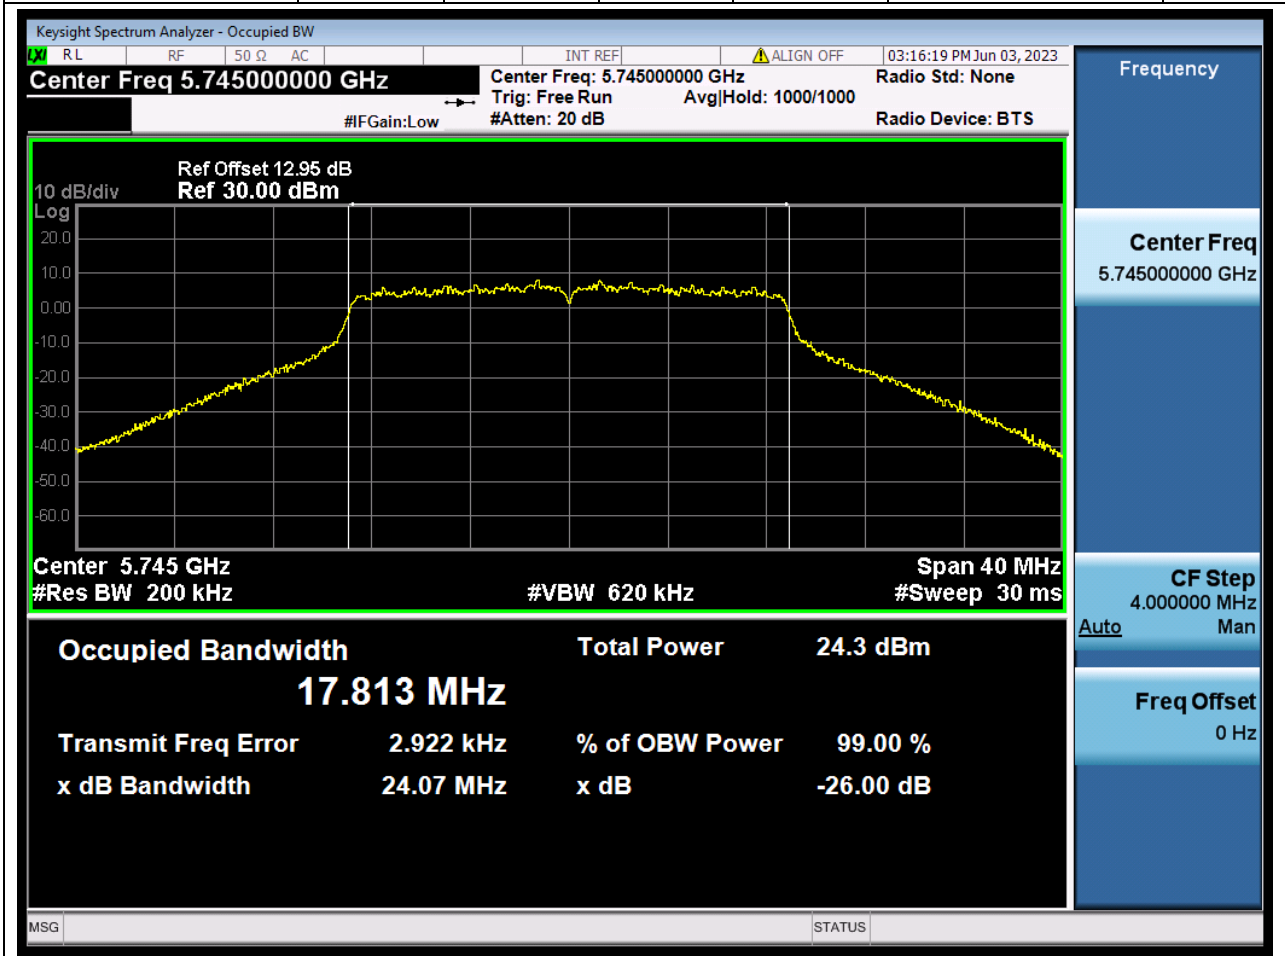

54. 802.11ac_20M_U-NII-3_L

54.1. A.2-26dB Bandwidth(NTNV)

Center Frequency (MHz)	XdB Down	RBW (MHz)	Detector	Limit (MHz)	XdB BandWidth (MHz)	Verdict
5745	26	0.2	Peak	0	24.068808	Unknow