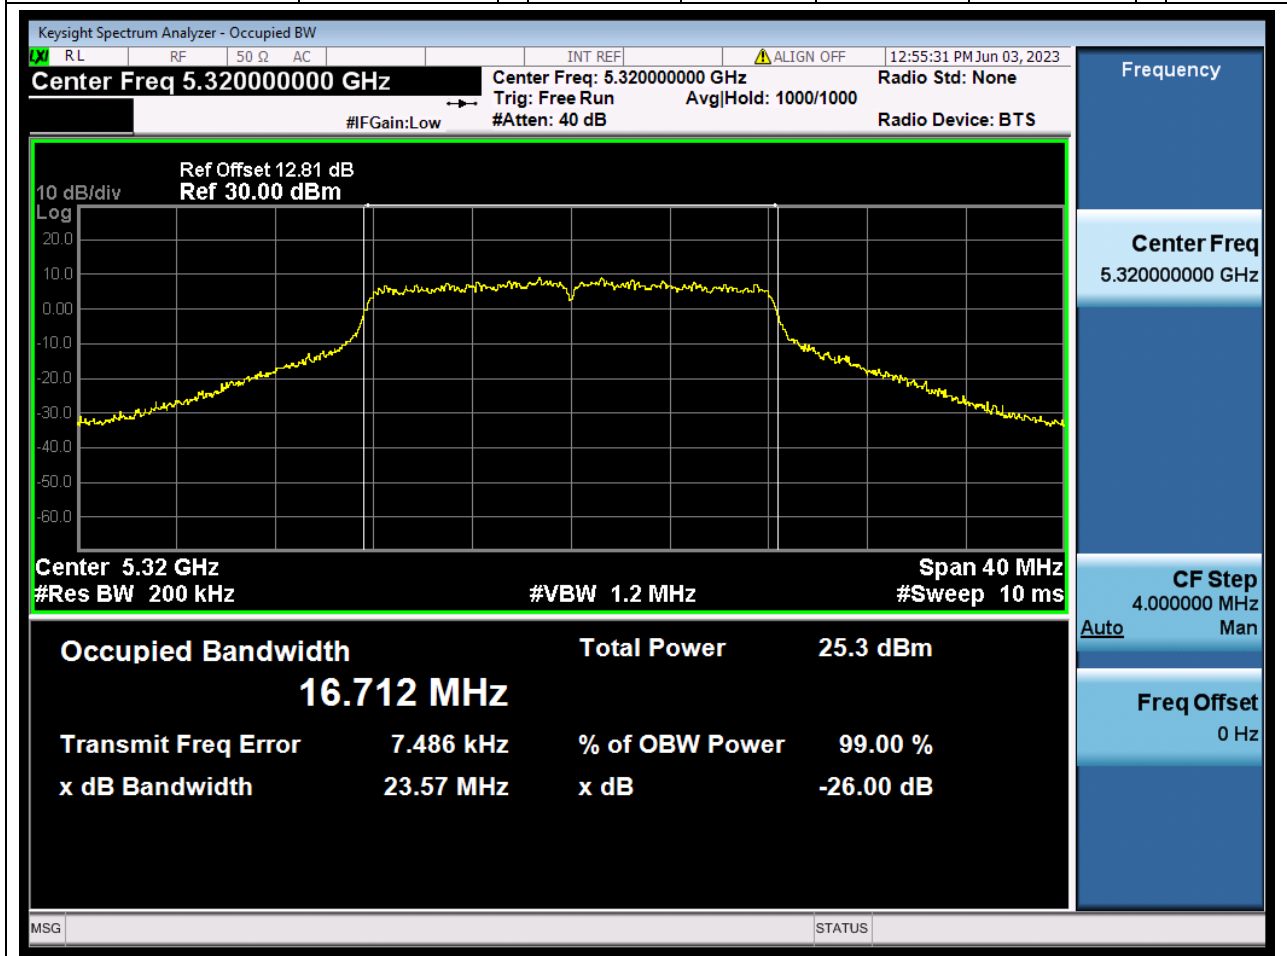

17. 802.11a_20M_U-NII-2A_H

17.1. A.2.2-99% Bandwidth(NTNV)

Center Frequency (MHz)	OBW Power (%)	RBW (MHz)	Detector	Limit (MHz)	OBW (MHz)	Verdict
5320	99	0.2	Peak	0	16.712294	Unknown