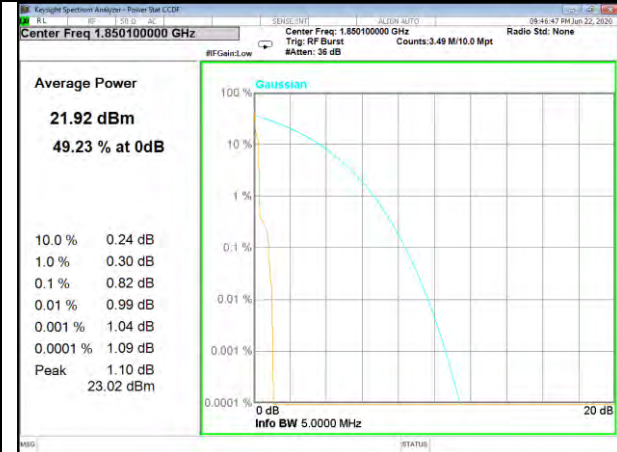

PAR
BAND-2

BAND-2

Band2_3.75kHz_BPSK_Low

Band2_3.75kHz_QPSK_Low

Band2_3.75kHz_BPSK_Middle

Band2_3.75kHz_QPSK_Middle

Band2_3.75kHz_BPSK_High

Band2_3.75kHz_QPSK_High