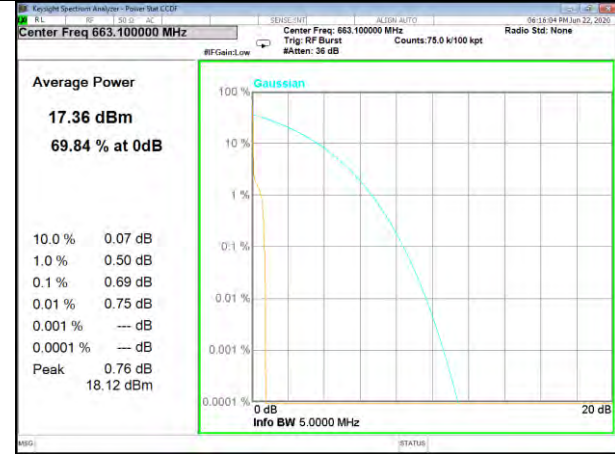

Band13_15kHz_QPSK_12#0_High

BAND-71

BAND-71

Band71_3.75kHz_BPSK_Low

Band71_3.75kHz_QPSK_Low

Band71_3.75kHz_BPSK_Middle

Band71_3.75kHz_QPSK_Middle

Band71_3.75kHz_BPSK_High