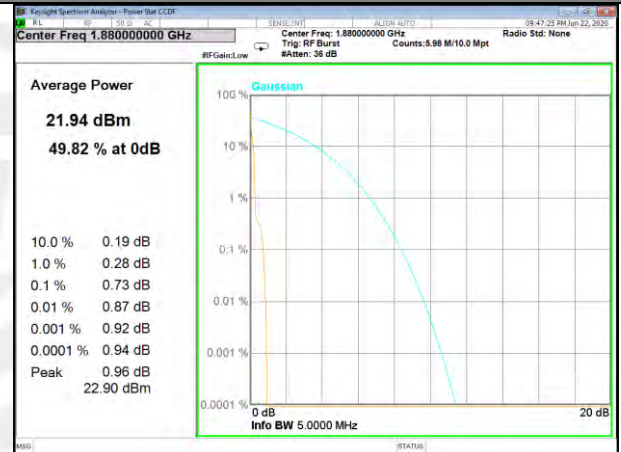

PAR
BAND-2

BAND-2

Band2_3.75kHz_BPSK_Low

Band2_3.75kHz_QPSK_Low

Band2_3.75kHz_BPSK_Middle

Band2_3.75kHz_QPSK_Middle

Band2_3.75kHz_BPSK_High

Band2_3.75kHz_QPSK_High