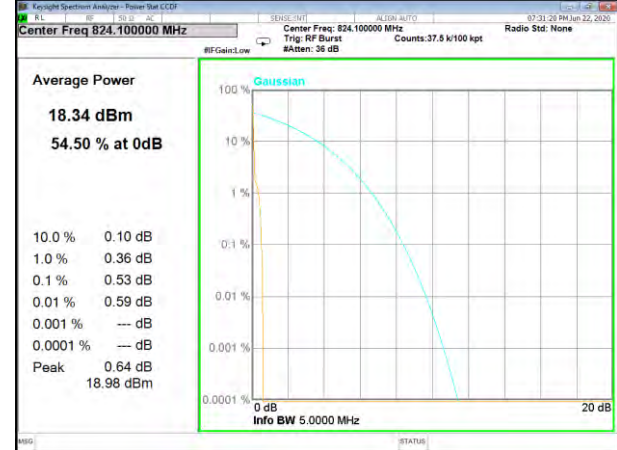

Band4_15kHz_QPSK_12#0_Middle

Band4_15kHz_QPSK_12#0_High

BAND-5

BAND-5

Band5_3.75kHz_BPSK_Low

Band5_3.75kHz_QPSK_Low

Band5_3.75kHz_BPSK_Middle

Band5_3.75kHz_QPSK_Middle