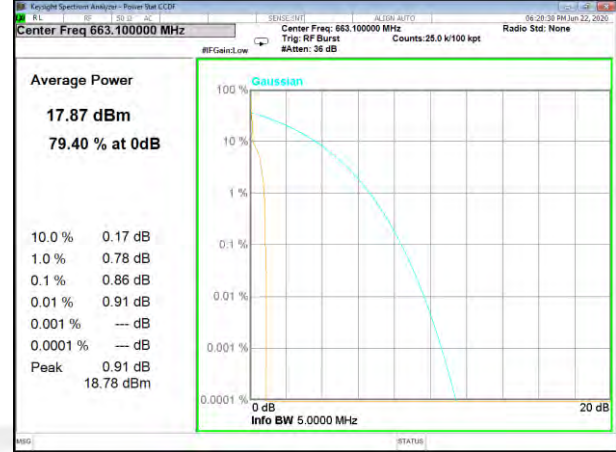

Band71_3.75kHz_QPSK_High

BAND-71

BAND-71

Band71_15kHz_BPSK_Low

Band71_15kHz_QPSK_Low

Band71_15kHz_BPSK_Middle

Band71_15kHz_QPSK_Middle

Band71_15kHz_BPSK_High