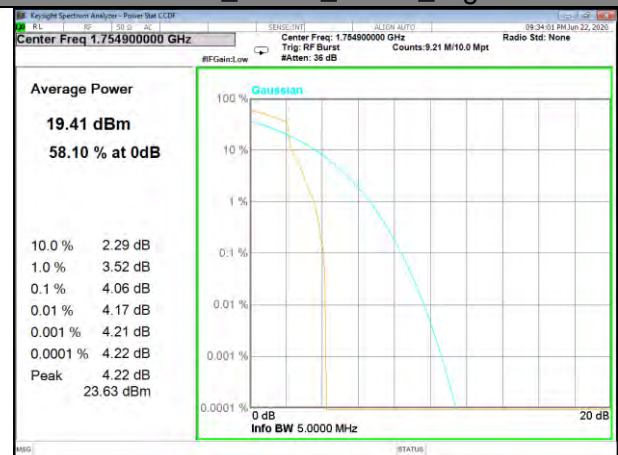

Band4_15kHz_QPSK_Low

Band4_15kHz_BPSK_Middle

Band4_15kHz_QPSK_Middle

Band4_15kHz_BPSK_High

Band4_15kHz_QPSK_High

BAND-4

BAND-4

Band4_15kHz_QPSK_12#0_Low