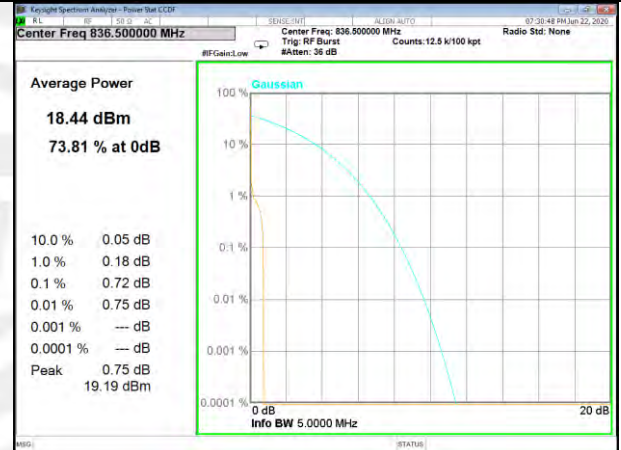

Band4_15kHz_QPSK_12#0_Middle

Band4_15kHz_QPSK_12#0_High

BAND-5

BAND-5

Band5_3.75kHz_BPSK_Low

Band5_3.75kHz_QPSK_Low

Band5_3.75kHz_BPSK_Middle

Band5_3.75kHz_QPSK_Middle