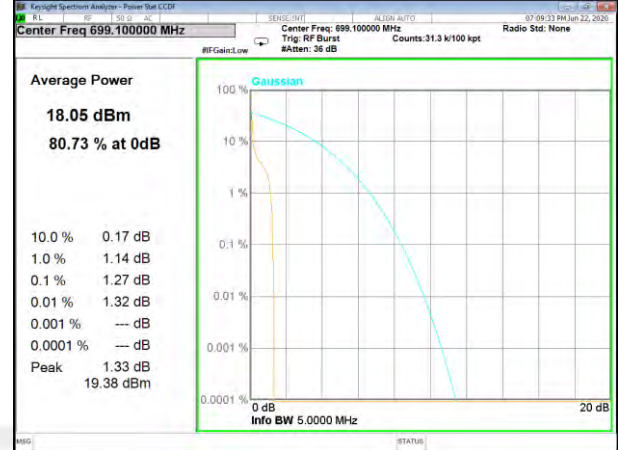

Band12_15kHz_QPSK_Low