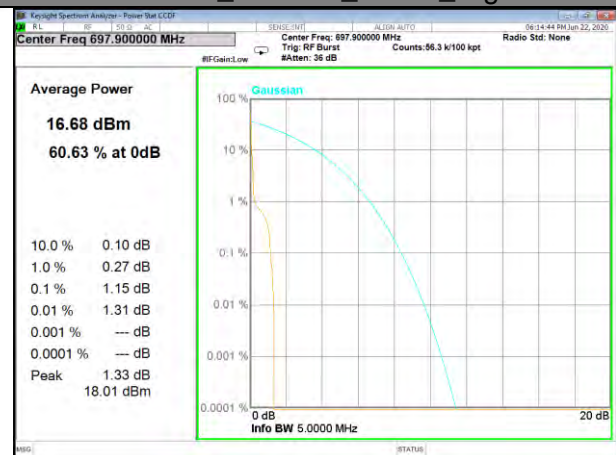

Band71_3.75kHz_QPSK_High