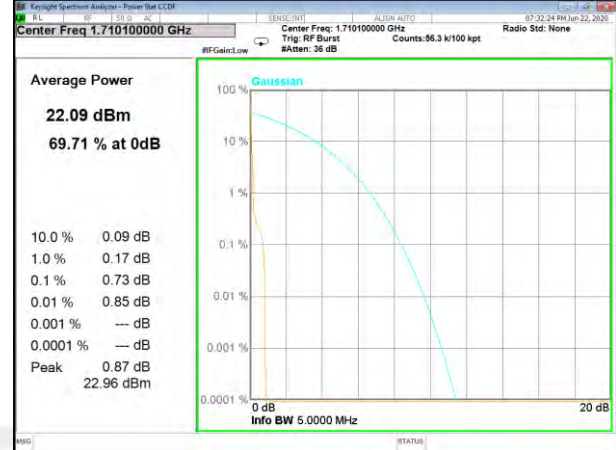

Band4_3.75kHz_QPSK_Low