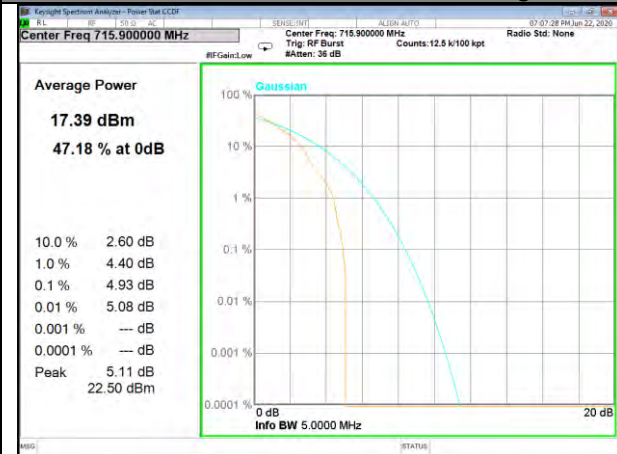

BAND-12

Band12_15kHz_QPSK_12#0_Low

Band12_15kHz_QPSK_12#0_Middle

Band12_15kHz_QPSK_12#0_High

BAND-13

BAND-13

Band13_3.75kHz_BPSK_Low

Band13_3.75kHz_QPSK_Low