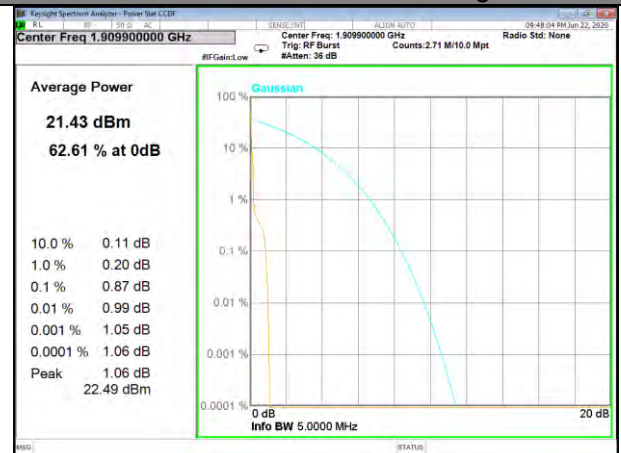

PAR
BAND-2

BAND-2

Band2_3.75kHz_BPSK_Low

Band2_3.75kHz_QPSK_Low

Band2_3.75kHz_BPSK_Middle

Band2_3.75kHz_QPSK_Middle

Band2_3.75kHz_BPSK_High

Band2_3.75kHz_QPSK_High