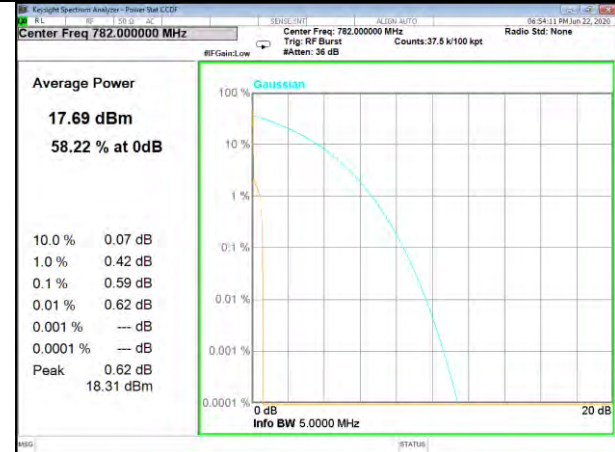

Band13_3.75kHz_BPSK_Middle