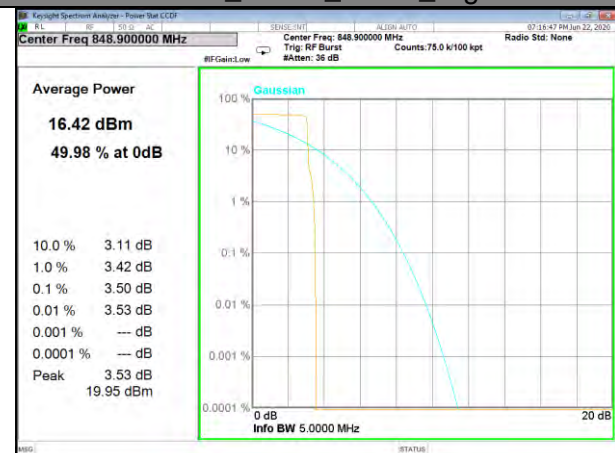

Band5_15kHz_BPSK_High