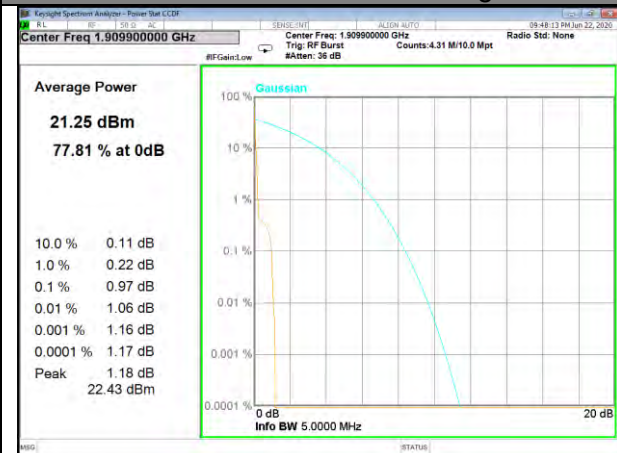

PAR
BAND-2

BAND-2

Band2_3.75kHz_BPSK_Low

Band2_3.75kHz_QPSK_Low

Band2_3.75kHz_BPSK_Middle

Band2_3.75kHz_QPSK_Middle

Band2_3.75kHz_BPSK_High

Band2_3.75kHz_QPSK_High