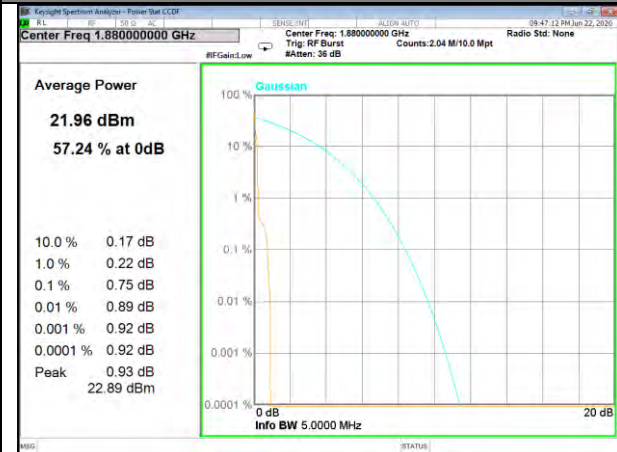

PAR
BAND-2

BAND-2

Band2_3.75kHz_BPSK_Low

Band2_3.75kHz_QPSK_Low

Band2_3.75kHz_BPSK_Middle

Band2_3.75kHz_QPSK_Middle

Band2_3.75kHz_BPSK_High

Band2_3.75kHz_QPSK_High