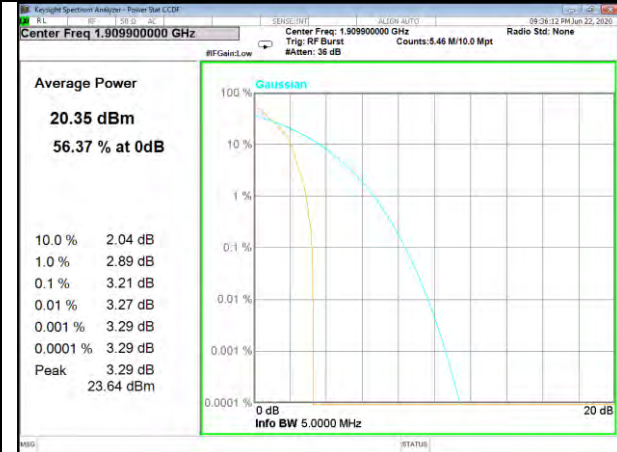

BAND-2

BAND-2

Band2_15kHz_QPSK_12#0_Low

Band2_15kHz_QPSK_12#0_Middle

Band2_15kHz_QPSK_12#0_High

BAND-4

BAND-4

Band4_3.75kHz_BPSK_Low