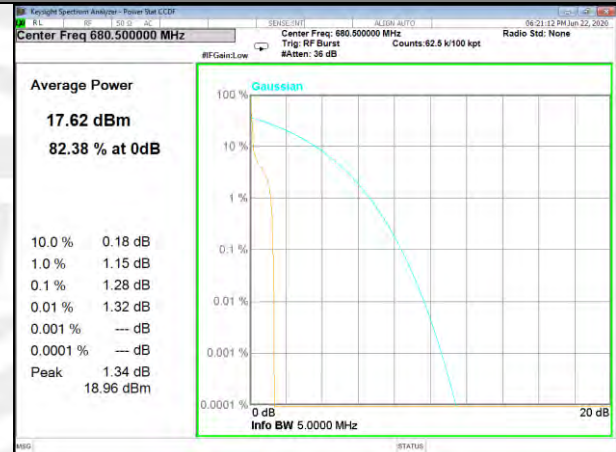

Band71_3.75kHz_QPSK_High

BAND-71

BAND-71

Band71_15kHz_BPSK_Low

Band71_15kHz_QPSK_Low

Band71_15kHz_BPSK_Middle

Band71_15kHz_QPSK_Middle

Band71_15kHz_BPSK_High