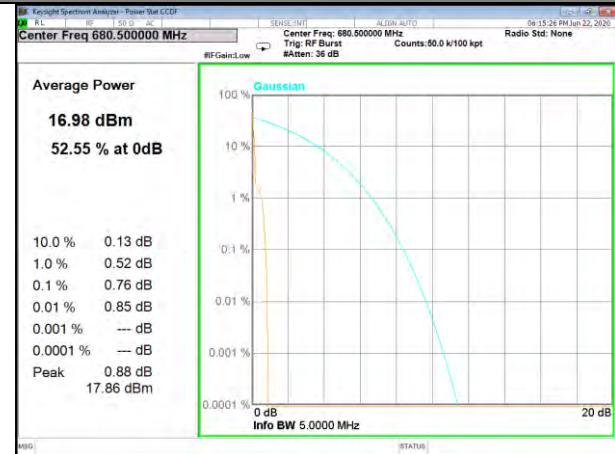

Band13_15kHz_QPSK_12#0_High

BAND-71

BAND-71

Band71_3.75kHz_BPSK_Low

Band71_3.75kHz_QPSK_Low

Band71_3.75kHz_BPSK_Middle

Band71_3.75kHz_QPSK_Middle

Band71_3.75kHz_BPSK_High