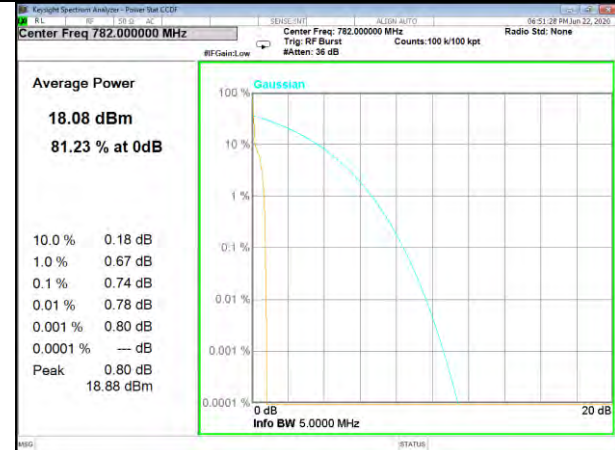

Band13_15kHz_BPSK_Middle