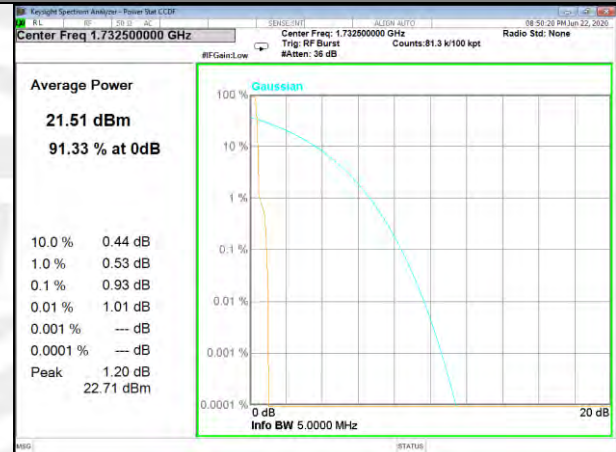

Band4_3.75kHz_QPSK_Middle