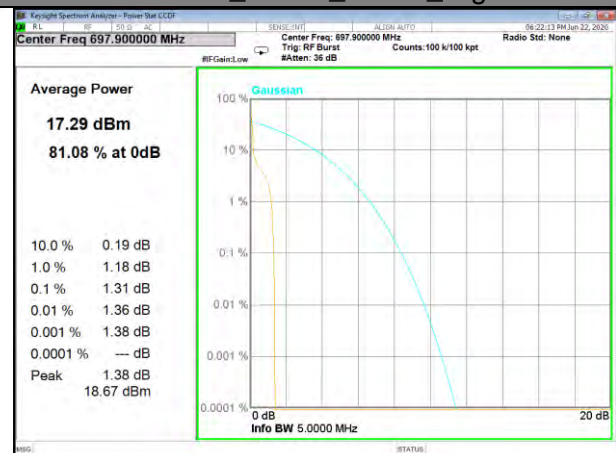

Band71_15kHz_QPSK_High