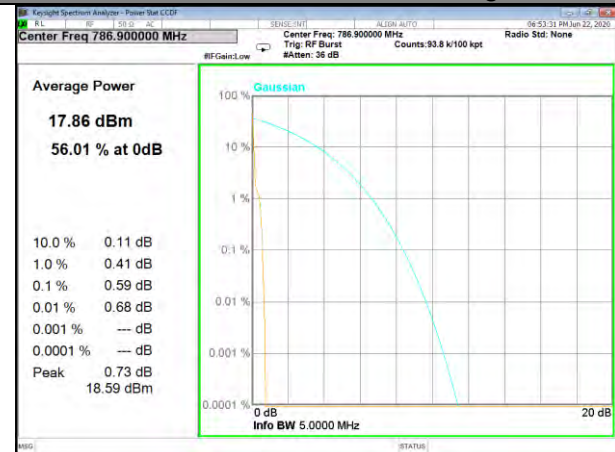

Band13_3.75kHz_BPSK_High