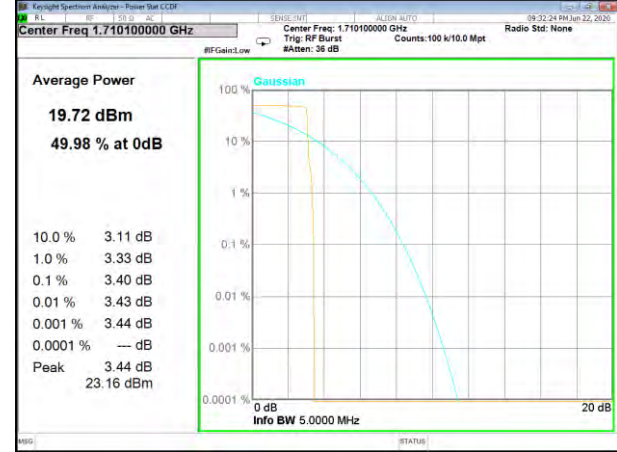

Band4_3.75kHz_QPSK_Low

Band4_3.75kHz_BPSK_Middle

Band4_3.75kHz_QPSK_Middle

Band4_3.75kHz_BPSK_High

Band4_3.75kHz_QPSK_High

BAND-4

BAND-4

Band4_15kHz_BPSK_Low