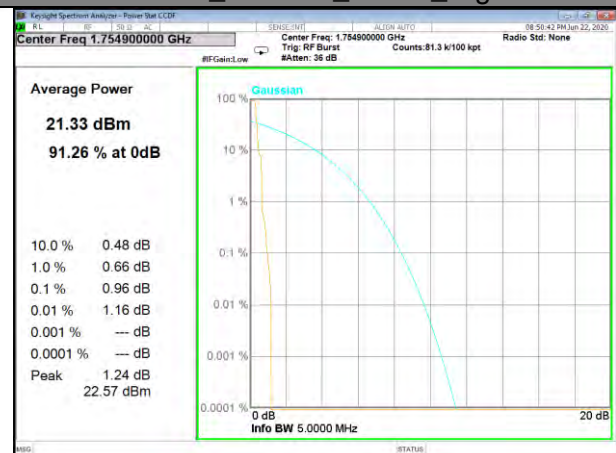

Band4_3.75kHz_QPSK_Low

Band4_3.75kHz_BPSK_Middle

Band4_3.75kHz_QPSK_Middle

Band4_3.75kHz_BPSK_High

Band4_3.75kHz_QPSK_High

BAND-4

BAND-4

Band4_15kHz_BPSK_Low