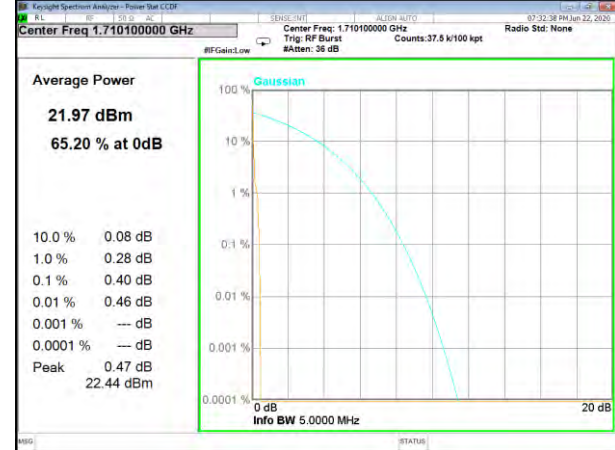

BAND-2

BAND-2

Band2_15kHz_QPSK_12#0_Low

Band2_15kHz_QPSK_12#0_Middle

Band2_15kHz_QPSK_12#0_High

BAND-4

BAND-4

Band4_3.75kHz_BPSK_Low