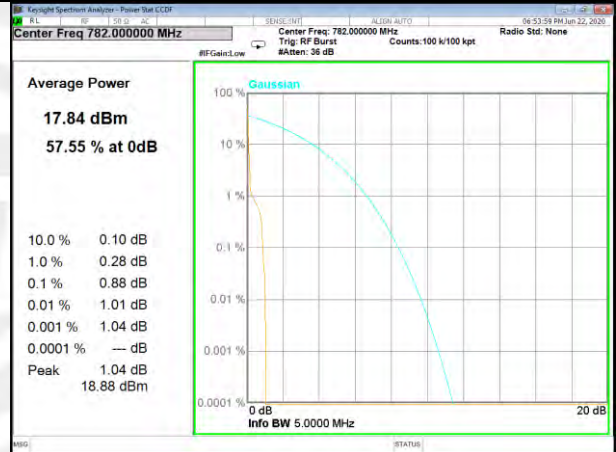

Band13_3.75kHz_QPSK_Middle