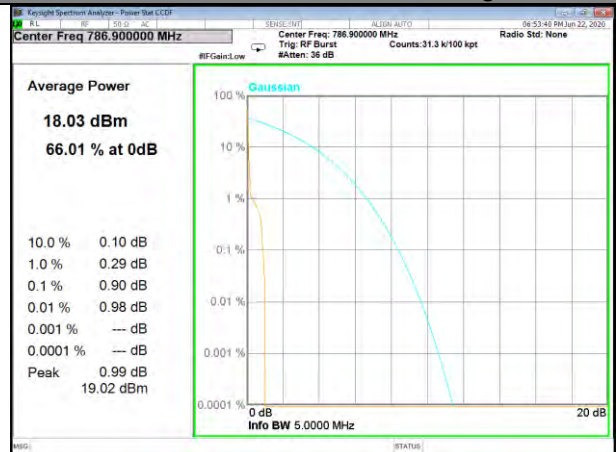

Band13_3.75kHz_BPSK_Middle

Band13_3.75kHz_QPSK_Middle

Band13_3.75kHz_BPSK_High

Band13_3.75kHz_QPSK_High

BAND-13

BAND-13

Band13_15kHz_BPSK_Low

Band13_15kHz_QPSK_Low