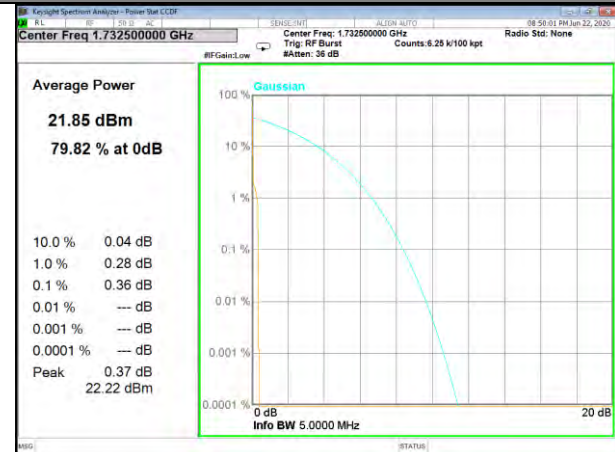

Band4_3.75kHz_BPSK_Middle