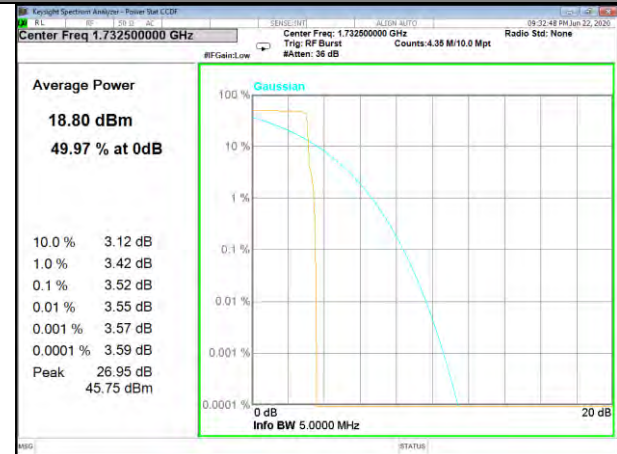

Band4_15kHz_BPSK_Middle