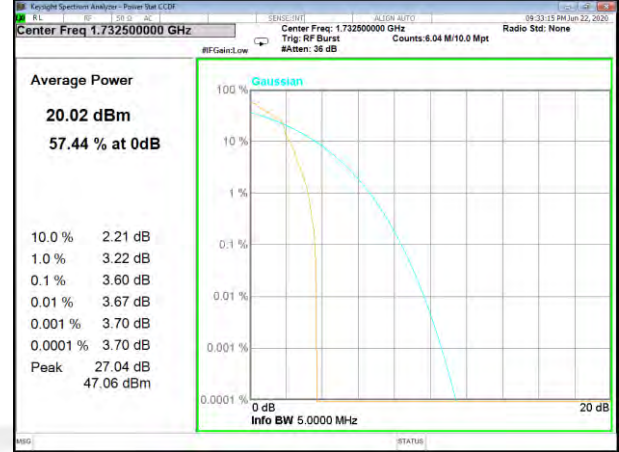

Band4_15kHz_QPSK_12#0_Middle