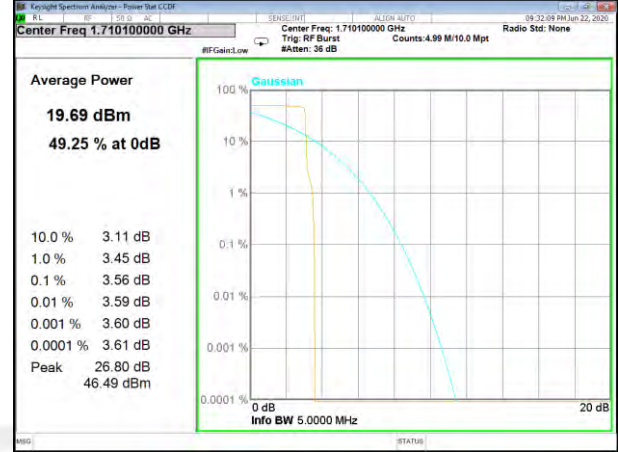

Band4_15kHz_QPSK_Low