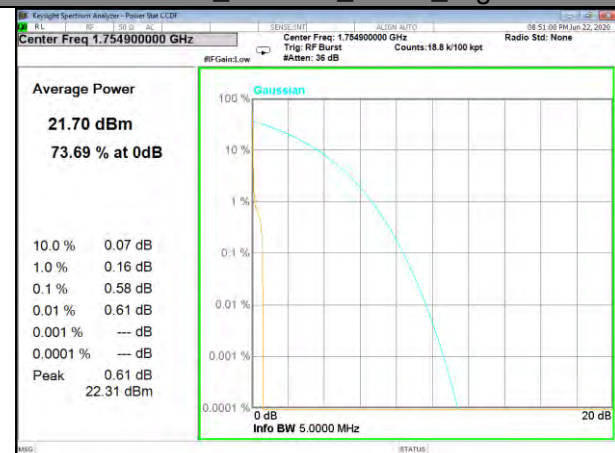

Band4_3.75kHz_QPSK_Low

Band4_3.75kHz_BPSK_Middle

Band4_3.75kHz_QPSK_Middle

Band4_3.75kHz_BPSK_High

Band4_3.75kHz_QPSK_High

BAND-4

BAND-4

Band4_15kHz_BPSK_Low