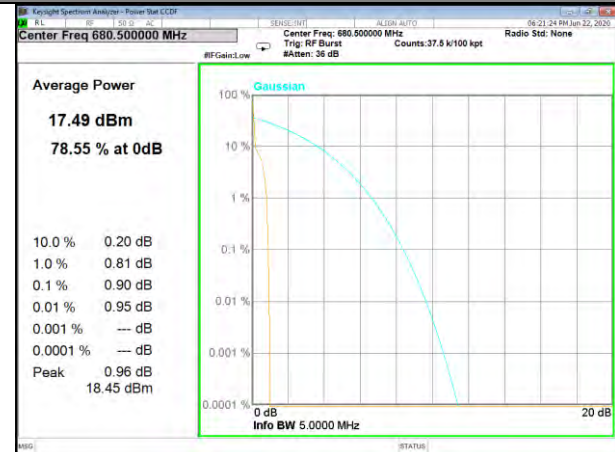

Band71_3.75kHz_QPSK_High

BAND-71

BAND-71

Band71_15kHz_BPSK_Low

Band71_15kHz_QPSK_Low

Band71_15kHz_BPSK_Middle

Band71_15kHz_QPSK_Middle

Band71_15kHz_BPSK_High