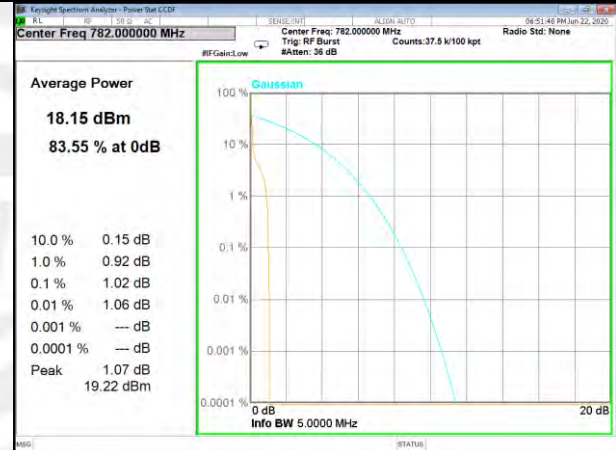

Band13_15kHz_QPSK_Middle