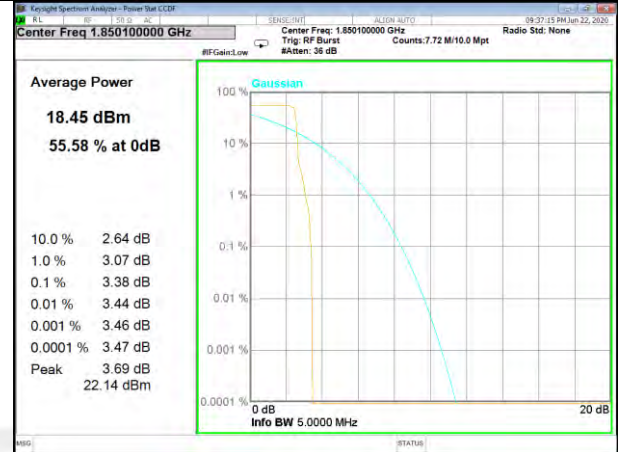

Band2_15kHz_QPSK_Low