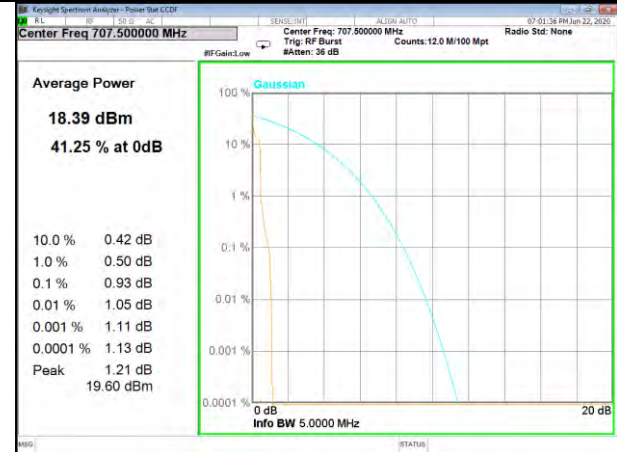

BAND-12

Band12_3.75kHz_BPSK_Low

Band12_3.75kHz_QPSK_Low

Band12_3.75kHz_BPSK_Middle

Band12_3.75kHz_QPSK_Middle

Band12_3.75kHz_BPSK_High

Band12_3.75kHz_QPSK_High

BAND-12