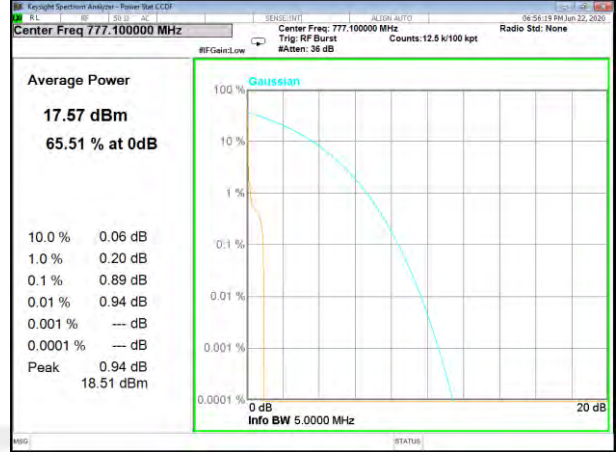

BAND-12

Band12_15kHz_QPSK_12#0_Low

Band12_15kHz_QPSK_12#0_Middle

Band12_15kHz_QPSK_12#0_High

BAND-13

BAND-13

Band13_3.75kHz_BPSK_Low

Band13_3.75kHz_QPSK_Low