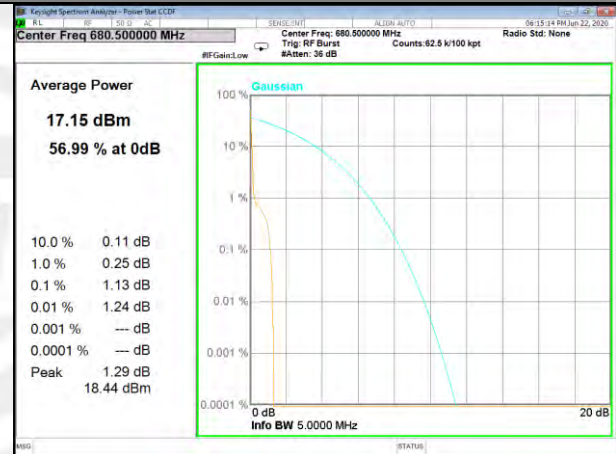

Band13_15kHz_QPSK_12#0_High

BAND-71

BAND-71

Band71_3.75kHz_BPSK_Low

Band71_3.75kHz_QPSK_Low

Band71_3.75kHz_BPSK_Middle

Band71_3.75kHz_QPSK_Middle

Band71_3.75kHz_BPSK_High