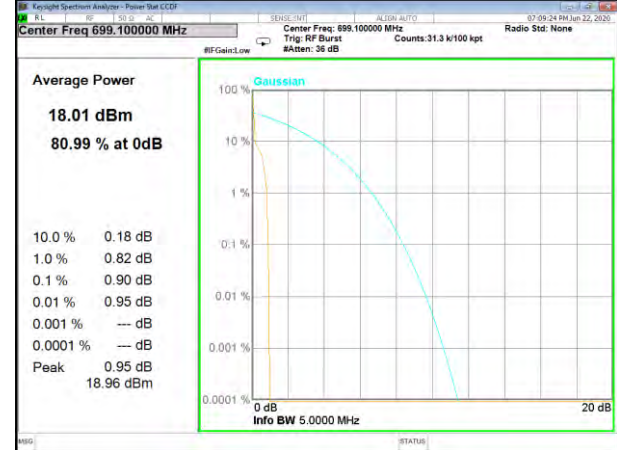

BAND-12

BAND-12

Band12_15kHz_BPSK_Low