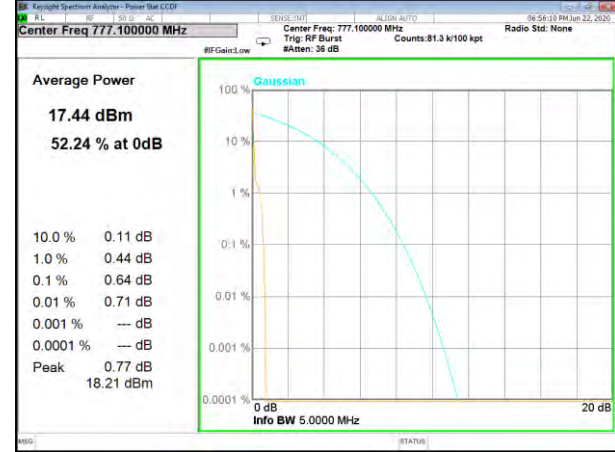

BAND-12

Band12_15kHz_QPSK_12#0_Low

Band12_15kHz_QPSK_12#0_Middle

Band12_15kHz_QPSK_12#0_High

BAND-13

BAND-13

Band13_3.75kHz_BPSK_Low

Band13_3.75kHz_QPSK_Low