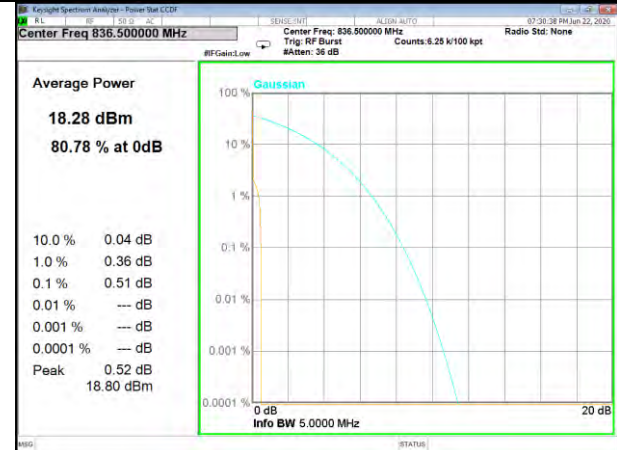

Band4_15kHz_QPSK_12#0_Middle

Band4_15kHz_QPSK_12#0_High

BAND-5

BAND-5

Band5_3.75kHz_BPSK_Low

Band5_3.75kHz_QPSK_Low

Band5_3.75kHz_BPSK_Middle

Band5_3.75kHz_QPSK_Middle