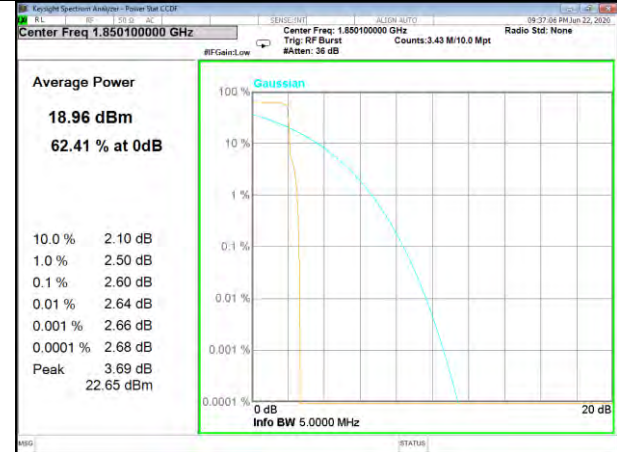

BAND-2

BAND-2

Band2_15kHz_BPSK_Low