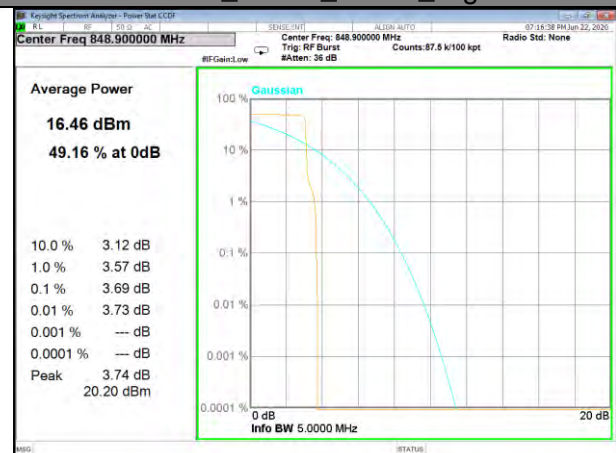

Band5_15kHz_QPSK_High