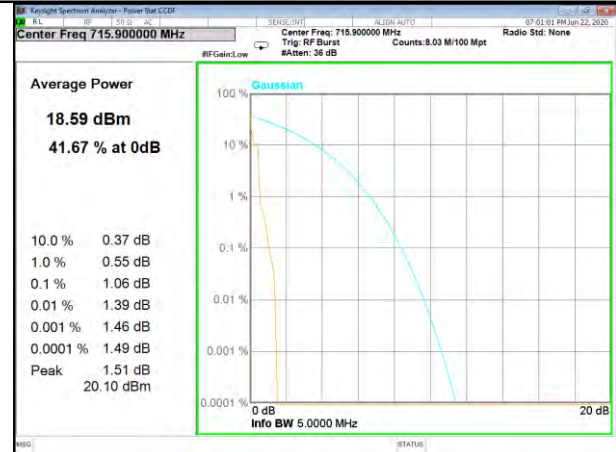

BAND-12

Band12_3.75kHz_BPSK_Low

Band12_3.75kHz_QPSK_Low

Band12_3.75kHz_BPSK_Middle

Band12_3.75kHz_QPSK_Middle

Band12_3.75kHz_BPSK_High

Band12_3.75kHz_QPSK_High

BAND-12