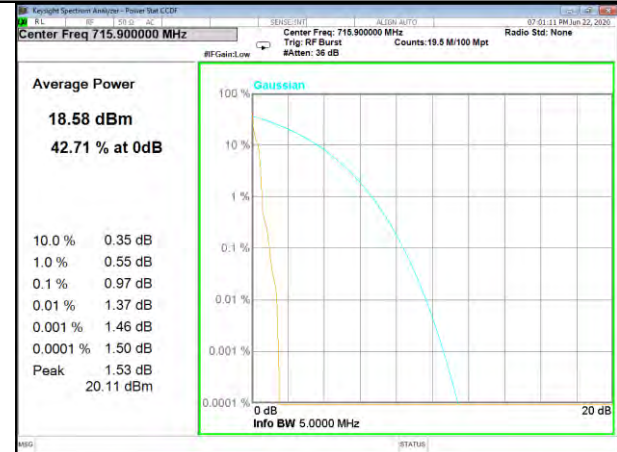

BAND-12

Band12_3.75kHz_BPSK_Low

Band12_3.75kHz_QPSK_Low

Band12_3.75kHz_BPSK_Middle

Band12_3.75kHz_QPSK_Middle

Band12_3.75kHz_BPSK_High

Band12_3.75kHz_QPSK_High

BAND-12