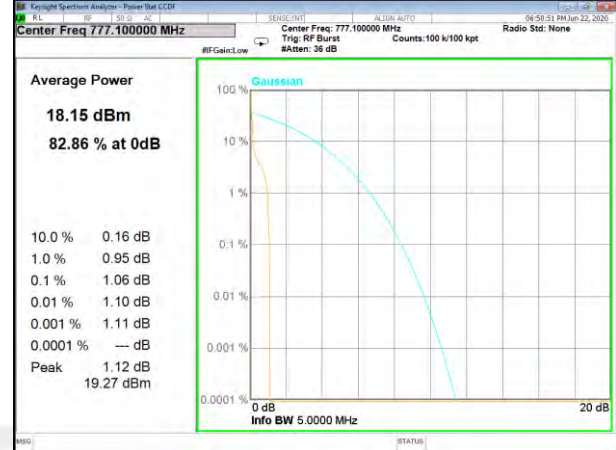

Band13_3.75kHz_BPSK_Middle

Band13_3.75kHz_QPSK_Middle

Band13_3.75kHz_BPSK_High

Band13_3.75kHz_QPSK_High

BAND-13

BAND-13

Band13_15kHz_BPSK_Low

Band13_15kHz_QPSK_Low