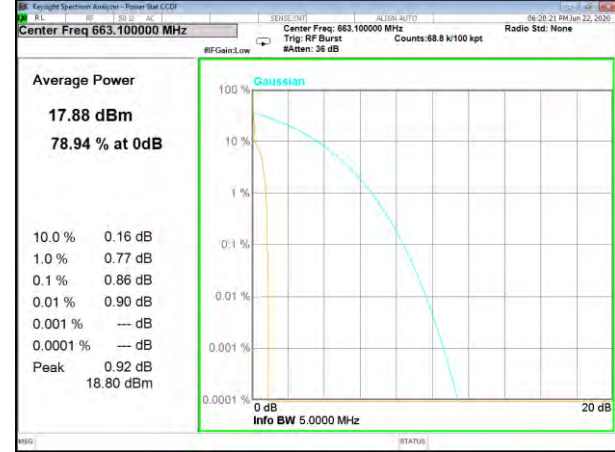

Band71_3.75kHz_QPSK_High

BAND-71

BAND-71

Band71_15kHz_BPSK_Low

Band71_15kHz_QPSK_Low

Band71_15kHz_BPSK_Middle

Band71_15kHz_QPSK_Middle

Band71_15kHz_BPSK_High