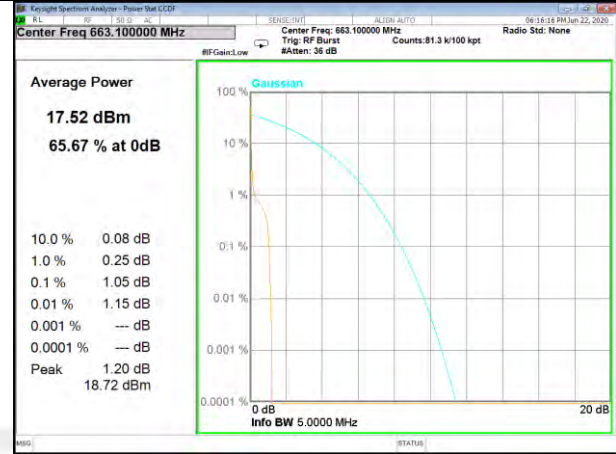

Band13_15kHz_QPSK_12#0_High

BAND-71

BAND-71

Band71_3.75kHz_BPSK_Low

Band71_3.75kHz_QPSK_Low

Band71_3.75kHz_BPSK_Middle

Band71_3.75kHz_QPSK_Middle

Band71_3.75kHz_BPSK_High