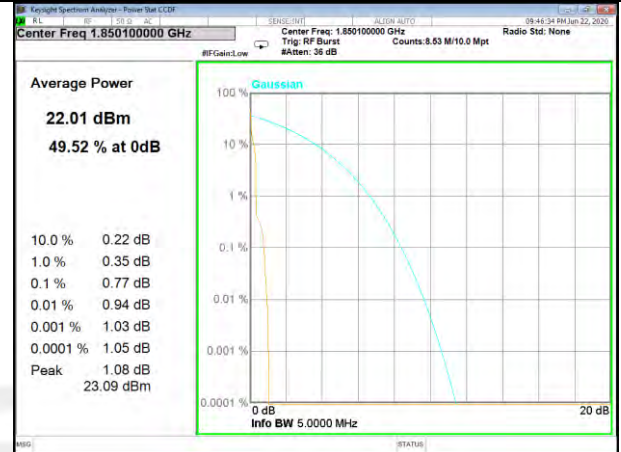

PAR
BAND-2

BAND-2

Band2_3.75kHz_BPSK_Low

Band2_3.75kHz_QPSK_Low

Band2_3.75kHz_BPSK_Middle

Band2_3.75kHz_QPSK_Middle

Band2_3.75kHz_BPSK_High

Band2_3.75kHz_QPSK_High