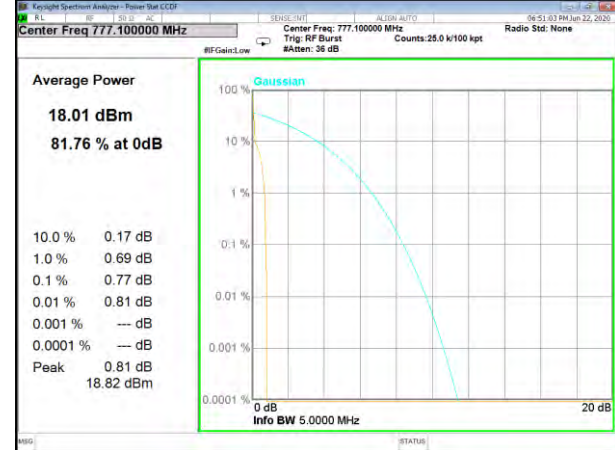

Band13_3.75kHz_BPSK_Middle

Band13_3.75kHz_QPSK_Middle

Band13_3.75kHz_BPSK_High

Band13_3.75kHz_QPSK_High

BAND-13

BAND-13

Band13_15kHz_BPSK_Low

Band13_15kHz_QPSK_Low