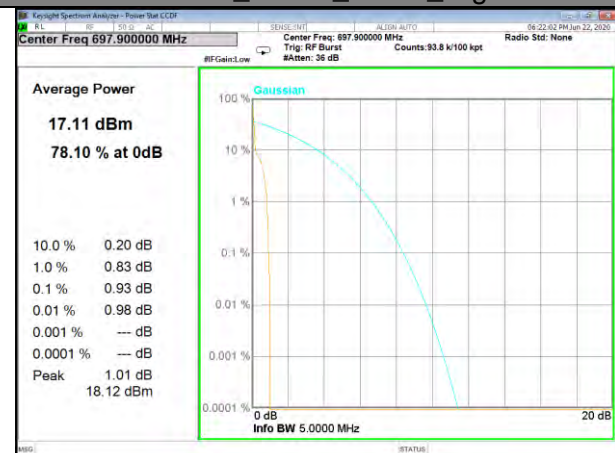

Band71_3.75kHz_QPSK_High

BAND-71

BAND-71

Band71_15kHz_BPSK_Low

Band71_15kHz_QPSK_Low

Band71_15kHz_BPSK_Middle

Band71_15kHz_QPSK_Middle

Band71_15kHz_BPSK_High