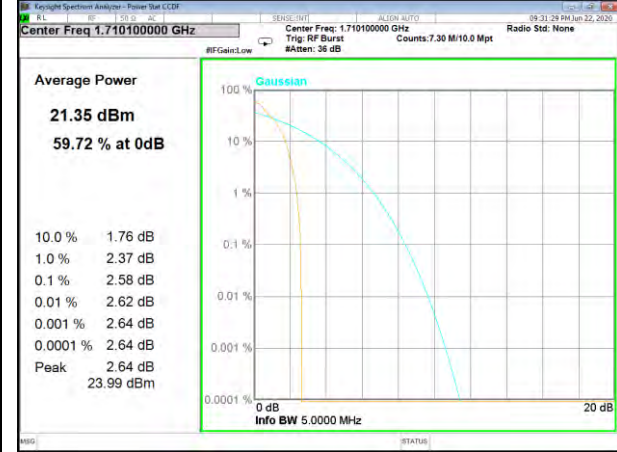

Band4_15kHz_QPSK_Low

Band4_15kHz_BPSK_Middle

Band4_15kHz_QPSK_Middle

Band4_15kHz_BPSK_High

Band4_15kHz_QPSK_High

BAND-4

BAND-4

Band4_15kHz_QPSK_12#0_Low