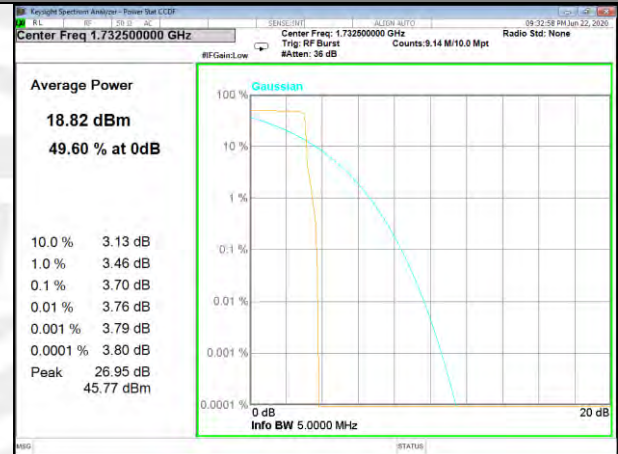

Band4_15kHz_QPSK_Middle