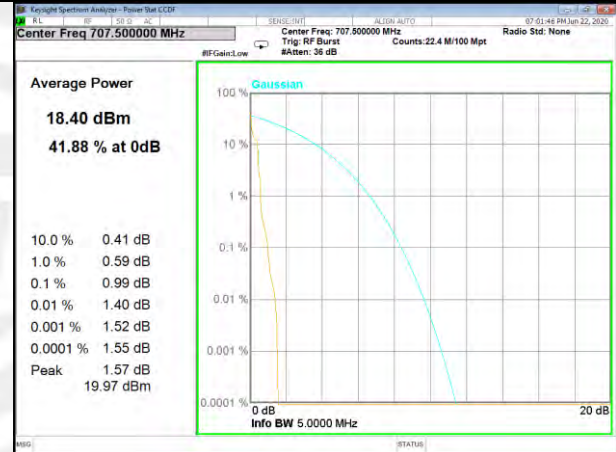

BAND-12

Band12_3.75kHz_BPSK_Low

Band12_3.75kHz_QPSK_Low

Band12_3.75kHz_BPSK_Middle

Band12_3.75kHz_QPSK_Middle

Band12_3.75kHz_BPSK_High

Band12_3.75kHz_QPSK_High

BAND-12