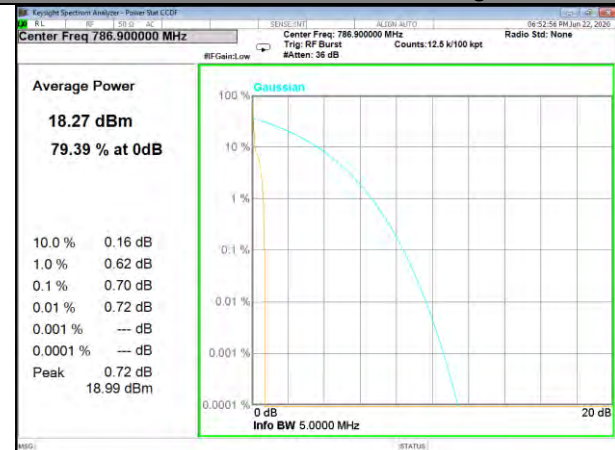

Band13_15kHz_BPSK_High