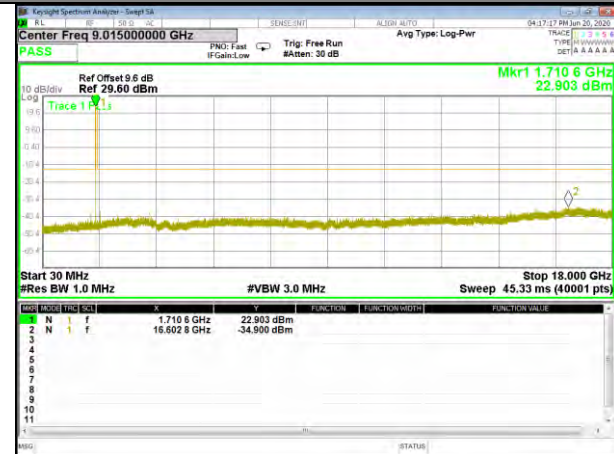

Band4_15kHz_BPSK_Low_1#0