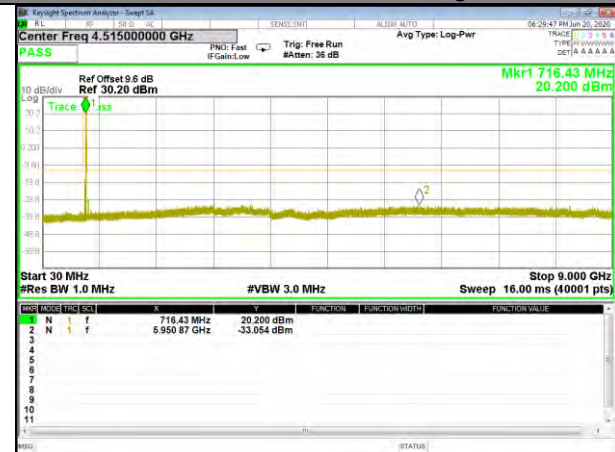

BAND-12

Band12_3.75kHz_QPSK_Low_1#0

Band12_3.75kHz_16QAM_Low_1#0

Band12_3.75kHz_QPSK_Middle_1#0

Band12_3.75kHz_16QAM_Middle_1#0

Band12_3.75kHz_QPSK_High_1#0

Band12_3.75kHz_16QAM_High_1#0

BAND-12