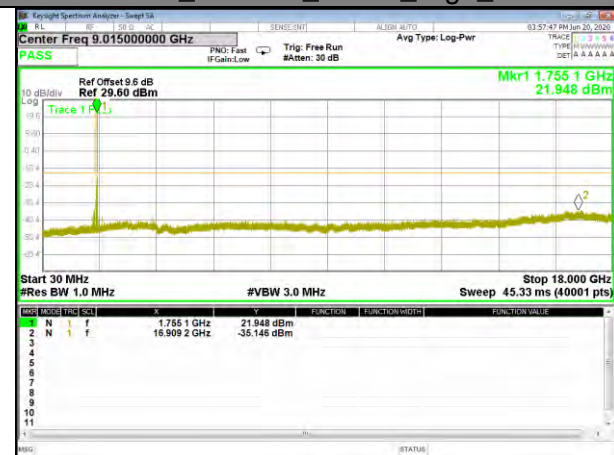

Band4_3.75kHz_BPSK_Low_1#0

Band4_3.75kHz_QPSK_Middle_1#0

Band4_3.75kHz_BPSK_Middle_1#0

Band4_3.75kHz_QPSK_High_1#0

Band4_3.75kHz_BPSK_High_1#0

BAND-4

BAND-4

Band4_15kHz_QPSK_Low_1#0