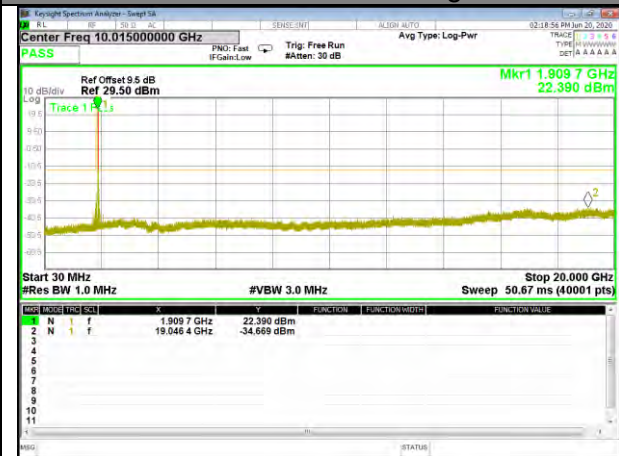

Conducted Spurious BAND-2

BAND-2

Band2_3.75kHz_QPSK_Low_1#0

Band2_3.75kHz_BPSK_Low_1#0

Band2_3.75kHz_QPSK_Middle_1#0

Band2_3.75kHz_BPSK_Middle_1#0

Band2_3.75kHz_QPSK_High_1#0

Band2_3.75kHz_BPSK_High_1#0

BAND-2

BAND-2

Band2_15kHz_QPSK_Low_1#0

Band2_15kHz_BPSK_Low_1#0

Band2_15kHz_QPSK_Middle_1#0

Band2_15kHz_BPSK_Middle_1#0

Band2_15kHz_QPSK_High_1#0

Band2_15kHz_BPSK_High_1#0