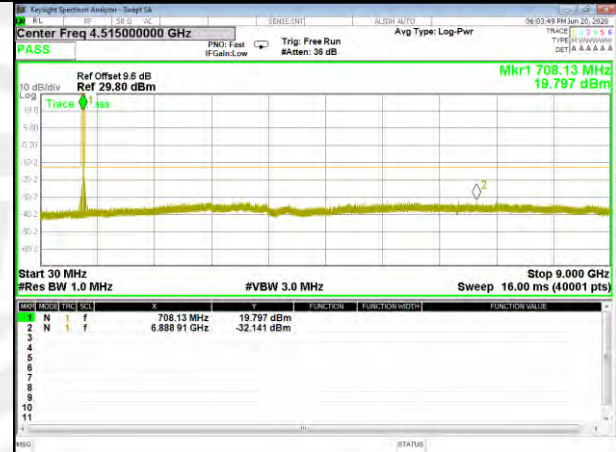

BAND-12

Band12_3.75kHz_QPSK_Low_1#0

Band12_3.75kHz_16QAM_Low_1#0

Band12_3.75kHz_QPSK_Middle_1#0

Band12_3.75kHz_16QAM_Middle_1#0

Band12_3.75kHz_QPSK_High_1#0

Band12_3.75kHz_16QAM_High_1#0

BAND-12