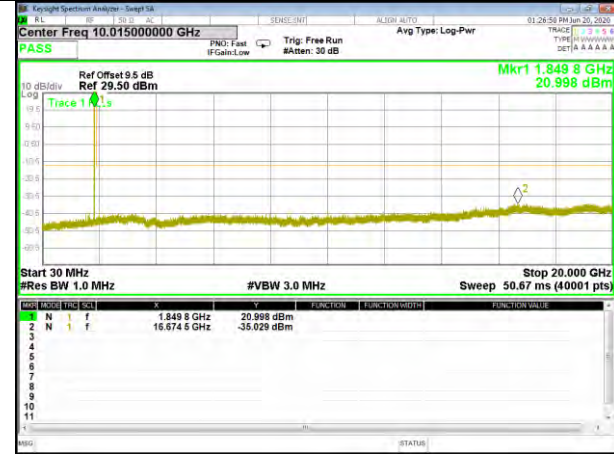

BAND-2

BAND-2

Band2_15kHz_QPSK_Low_1#0