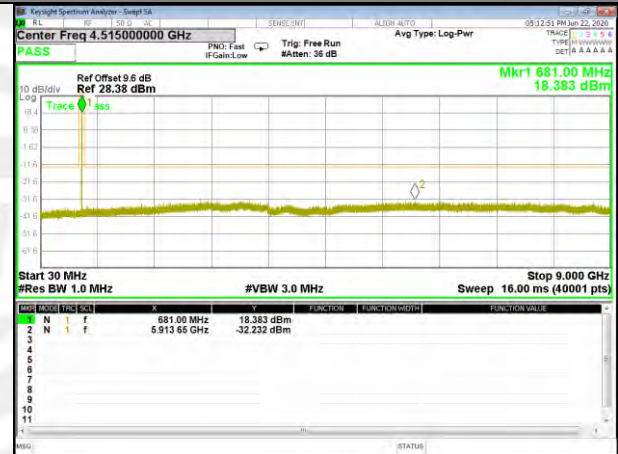

Band71_3.75kHz_BPSK_High_1#0

BAND-71

BAND-71

Band71_15kHz_QPSK_Low_1#0

Band71_15kHz_BPSK_Low_1#0

Band71_15kHz_QPSK_Middle_1#0

Band71_15kHz_BPSK_Middle_1#0

Band71_15kHz_QPSK_High_1#0