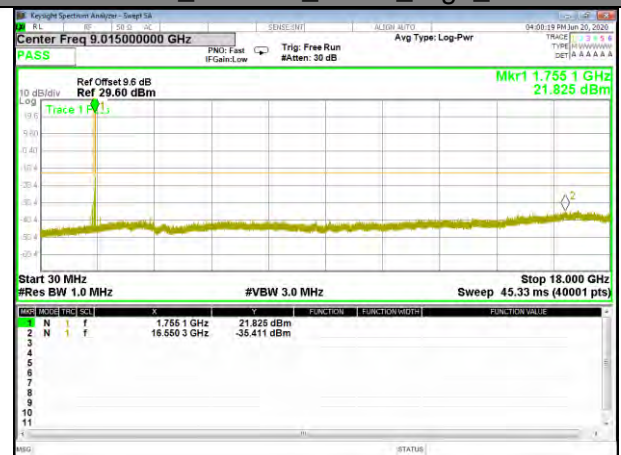

Band4_3.75kHz_BPSK_Low_1#0

Band4_3.75kHz_QPSK_Middle_1#0

Band4_3.75kHz_BPSK_Middle_1#0

Band4_3.75kHz_QPSK_High_1#0

Band4_3.75kHz_BPSK_High_1#0

BAND-4

BAND-4

Band4_15kHz_QPSK_Low_1#0