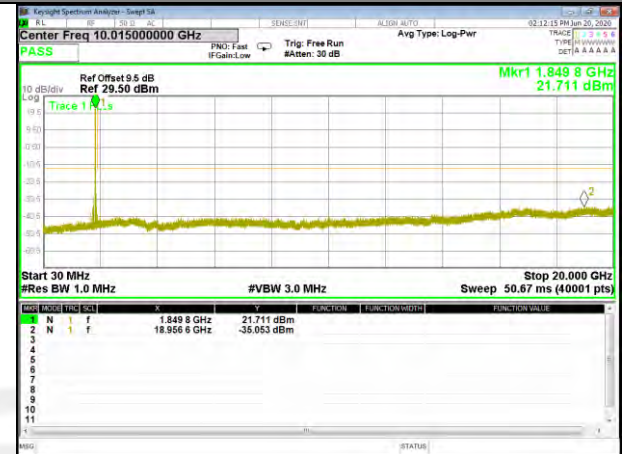

Conducted Spurious BAND-2

BAND-2

Band2_3.75kHz_QPSK_Low_1#0

Band2_3.75kHz_BPSK_Low_1#0

Band2_3.75kHz_QPSK_Middle_1#0

Band2_3.75kHz_BPSK_Middle_1#0

Band2_3.75kHz_QPSK_High_1#0

Band2_3.75kHz_BPSK_High_1#0