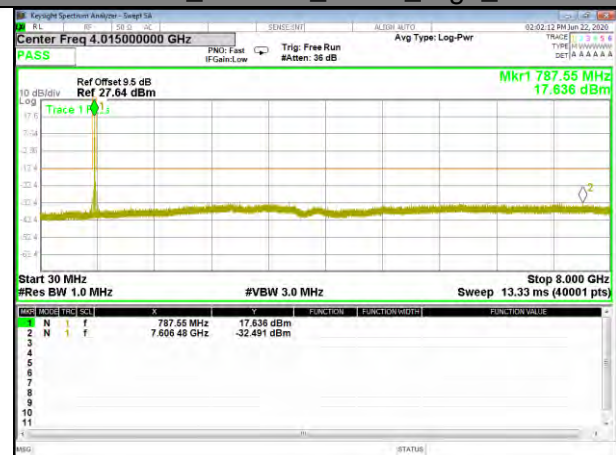

Band13_3.55kHz_QPSK_Middle_1#0

Band13_3.55kHz_BPSK_Middle_1#0

Band13_3.55kHz_QPSK_High_1#0

Band13_3.55kHz_BPSK_High_1#0

BAND-13

BAND-13

Band13_15kHz_QPSK_Low_1#0

Band13_15kHz_BPSK_Low_1#0