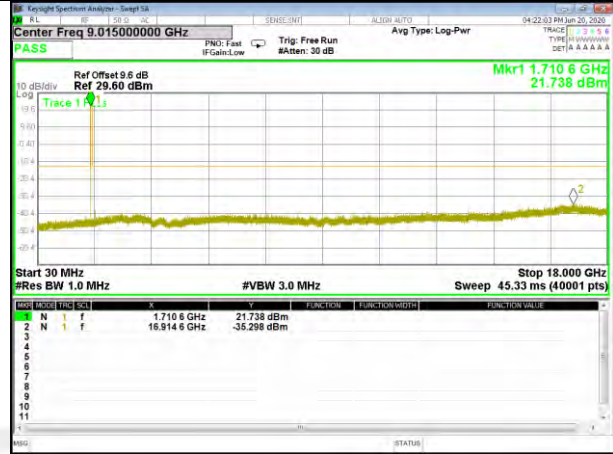

Band4_15kHz_QPSK_Low_12#0