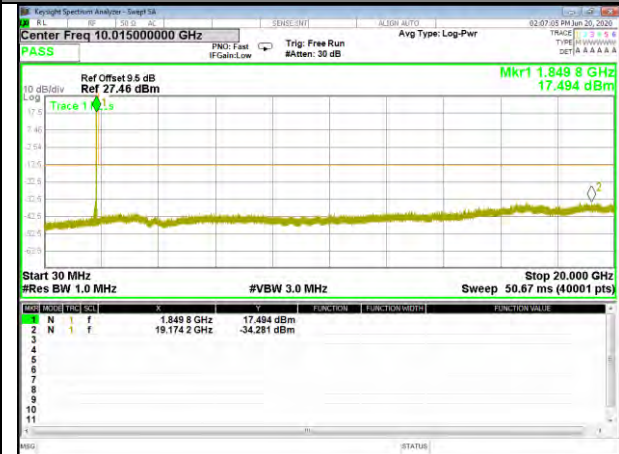

Conducted Spurious BAND-2

BAND-2

Band2_3.75kHz_QPSK_Low_1#0

Band2_3.75kHz_BPSK_Low_1#0

Band2_3.75kHz_QPSK_Middle_1#0

Band2_3.75kHz_BPSK_Middle_1#0

Band2_3.75kHz_QPSK_High_1#0

Band2_3.75kHz_BPSK_High_1#0