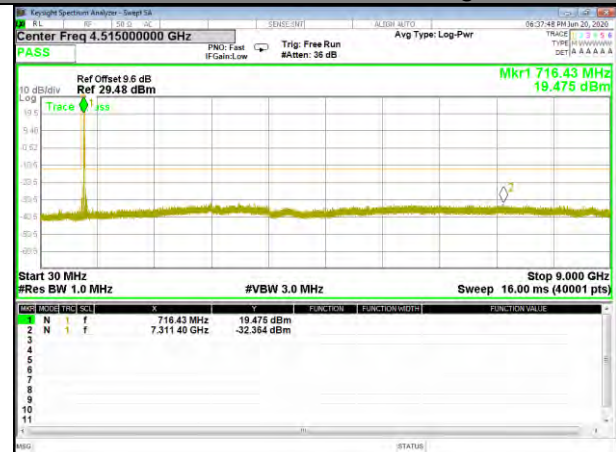

BAND-12

Band12_3.75kHz_QPSK_Low_1#0

Band12_3.75kHz_16QAM_Low_1#0

Band12_3.75kHz_QPSK_Middle_1#0

Band12_3.75kHz_16QAM_Middle_1#0

Band12_3.75kHz_QPSK_High_1#0

Band12_3.75kHz_16QAM_High_1#0

BAND-12