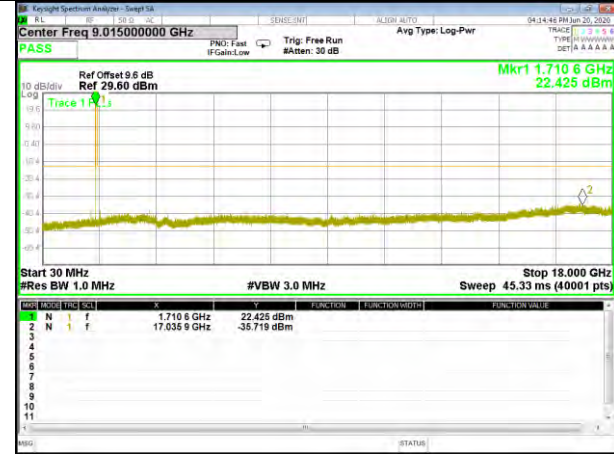

Band4_3.75kHz_BPSK_Low_1#0

Band4_3.75kHz_QPSK_Middle_1#0

Band4_3.75kHz_BPSK_Middle_1#0

Band4_3.75kHz_QPSK_High_1#0

Band4_3.75kHz_BPSK_High_1#0

BAND-4

BAND-4

Band4_15kHz_QPSK_Low_1#0