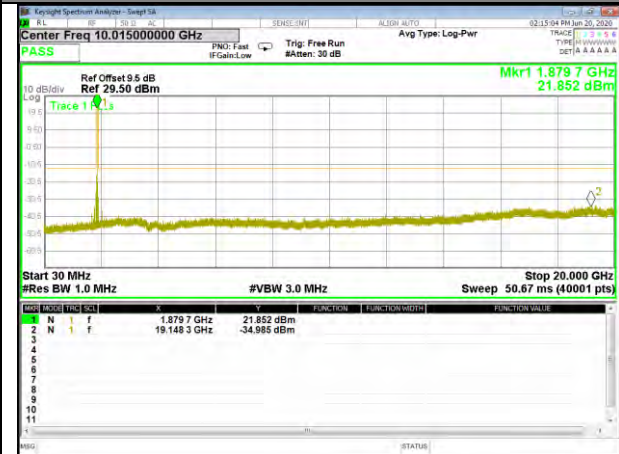

Conducted Spurious BAND-2

BAND-2

Band2_3.75kHz_QPSK_Low_1#0

Band2_3.75kHz_BPSK_Low_1#0

Band2_3.75kHz_QPSK_Middle_1#0

Band2_3.75kHz_BPSK_Middle_1#0

Band2_3.75kHz_QPSK_High_1#0

Band2_3.75kHz_BPSK_High_1#0