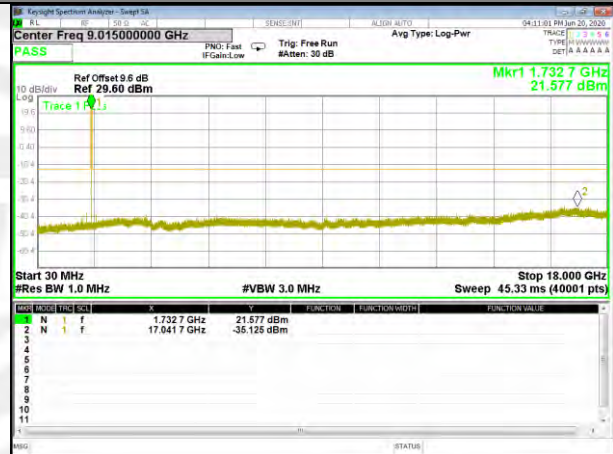

Band4_15kHz_QPSK_Middle_1#0