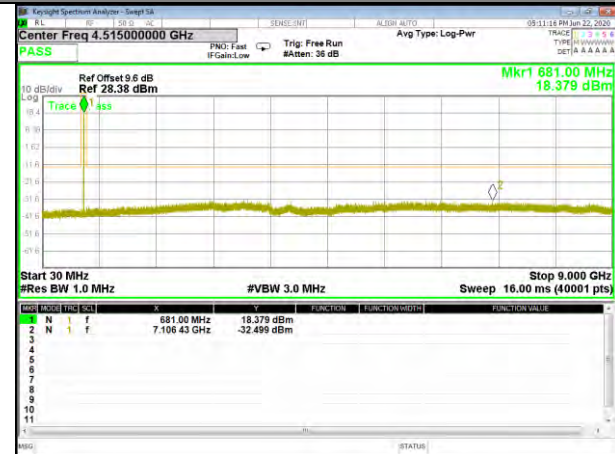

Band71_3.75kHz_BPSK_High_1#0

BAND-71

BAND-71

Band71_15kHz_QPSK_Low_1#0

Band71_15kHz_BPSK_Low_1#0

Band71_15kHz_QPSK_Middle_1#0

Band71_15kHz_BPSK_Middle_1#0

Band71_15kHz_QPSK_High_1#0