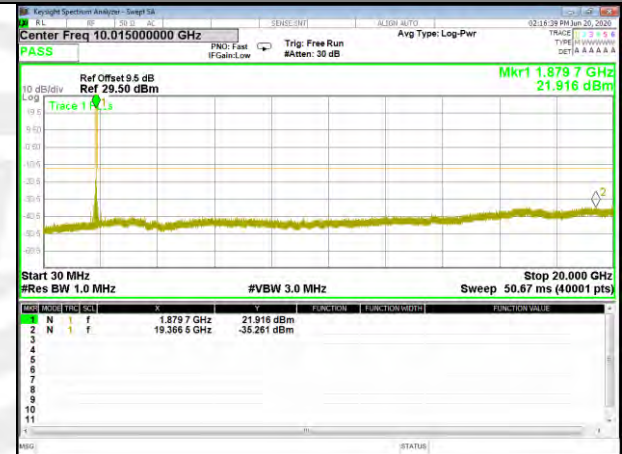

Conducted Spurious BAND-2

BAND-2

Band2_3.75kHz_QPSK_Low_1#0

Band2_3.75kHz_BPSK_Low_1#0

Band2_3.75kHz_QPSK_Middle_1#0

Band2_3.75kHz_BPSK_Middle_1#0

Band2_3.75kHz_QPSK_High_1#0

Band2_3.75kHz_BPSK_High_1#0