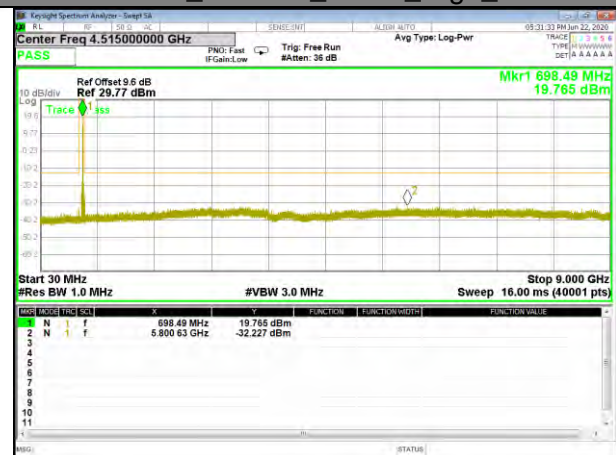

Band71_3.75kHz_BPSK_High_1#0