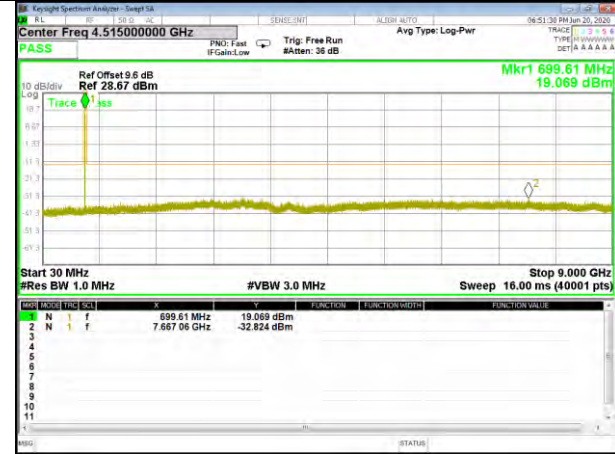

BAND-12

BAND-12

Band12_15kHz_QPSK_Low_1#0