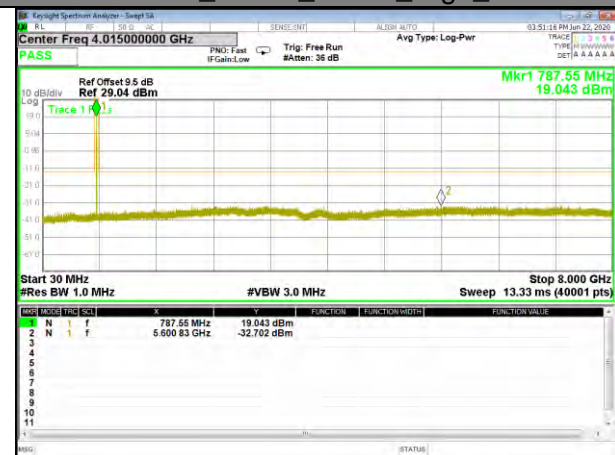

Band13_15kHz_QPSK_High_1#0