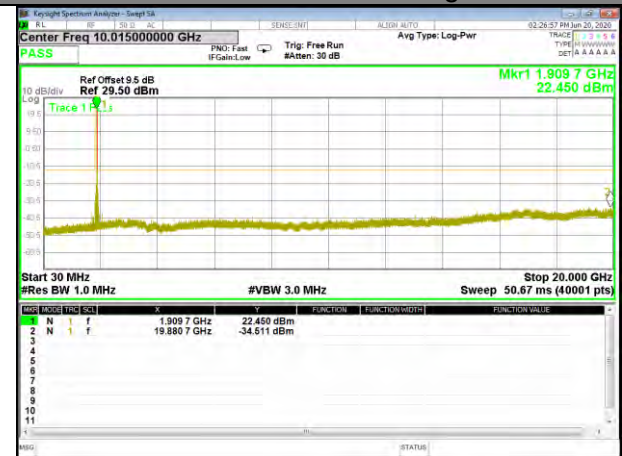

Conducted Spurious BAND-2

BAND-2

Band2_3.75kHz_QPSK_Low_1#0

Band2_3.75kHz_BPSK_Low_1#0

Band2_3.75kHz_QPSK_Middle_1#0

Band2_3.75kHz_BPSK_Middle_1#0

Band2_3.75kHz_QPSK_High_1#0

Band2_3.75kHz_BPSK_High_1#0