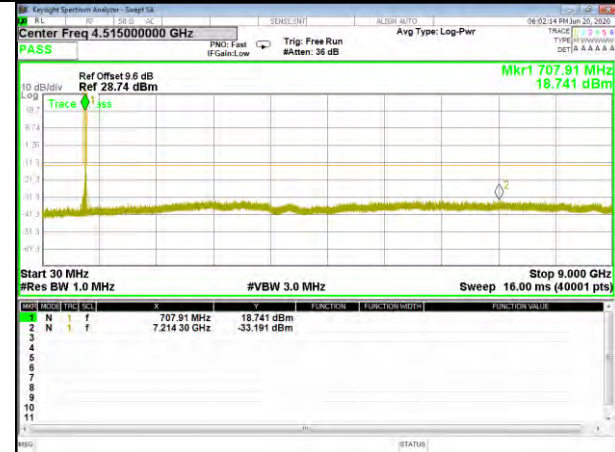

BAND-12

Band12_3.75kHz_QPSK_Low_1#0

Band12_3.75kHz_16QAM_Low_1#0

Band12_3.75kHz_QPSK_Middle_1#0

Band12_3.75kHz_16QAM_Middle_1#0

Band12_3.75kHz_QPSK_High_1#0

Band12_3.75kHz_16QAM_High_1#0

BAND-12