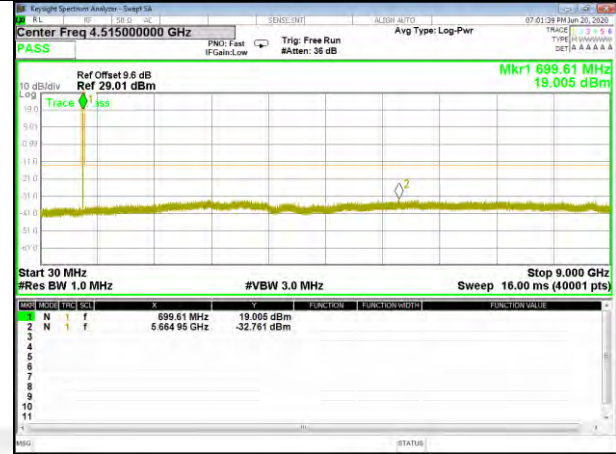

Band12_15kHz_16QAM_Low_1#0