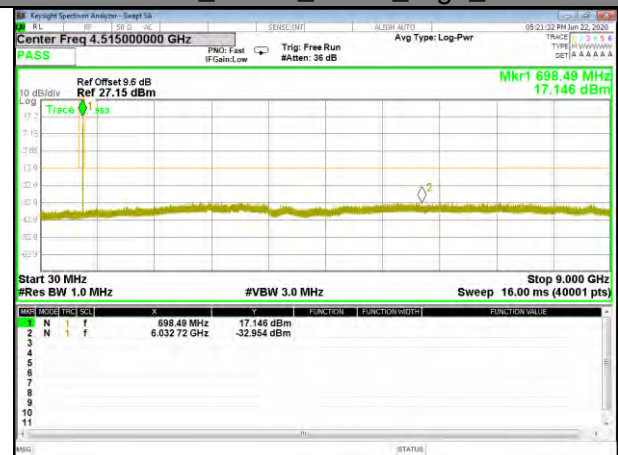

Band71_15kHz_BPSK_High_1#0