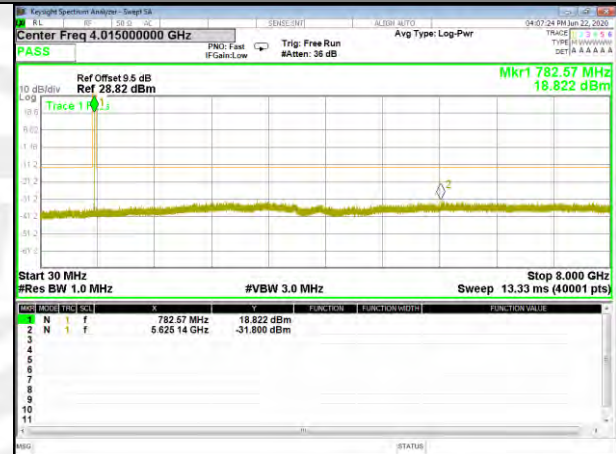

Band13_15kHz_BPSK_Middle_1#0