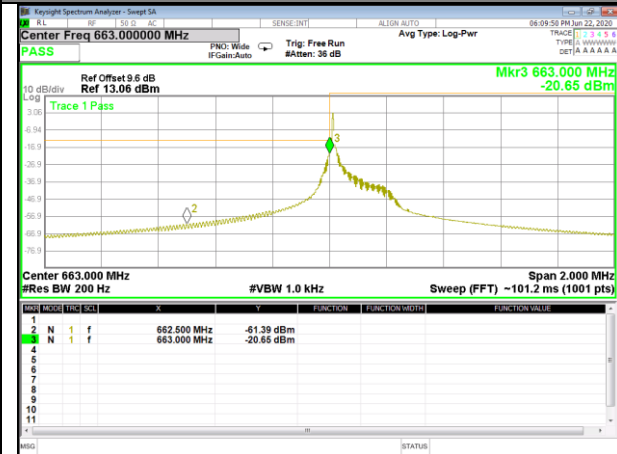

BAND-71

BAND-71

Band71_3.75kHz_QPSK_Low_1#0

Band71_3.75kHz_QPSK_High_1#47

Band71_3.75kHz_BPSK_Low_1#0

Band71_3.75kHz_BPSK_High_1#47

Band71_15kHz_QPSK_Low_1#0

Band71_15kHz_QPSK_High_1#11