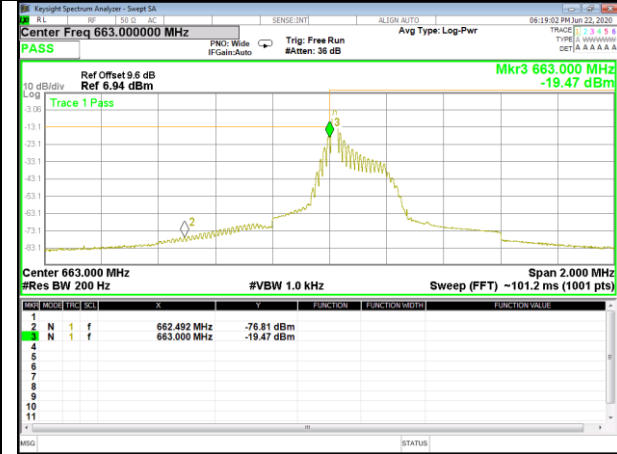

BAND-71

BAND-71

Band71_15kHz_BPSK_Low_1#0