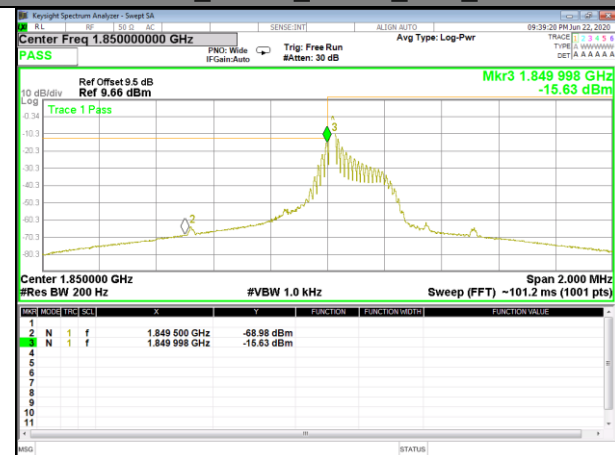

Band edge
BAND-2

BAND-2

Band2_3.75kHz_QPSK_Low_1#0

Band2_3.75kHz_QPSK_High_1#47

Band2_3.75kHz_BPSK_Low_1#0

Band2_3.75kHz_BPSK_High_1#47

Band2_15kHz_QPSK_Low_1#0

Band2_15kHz_QPSK_High_1#11