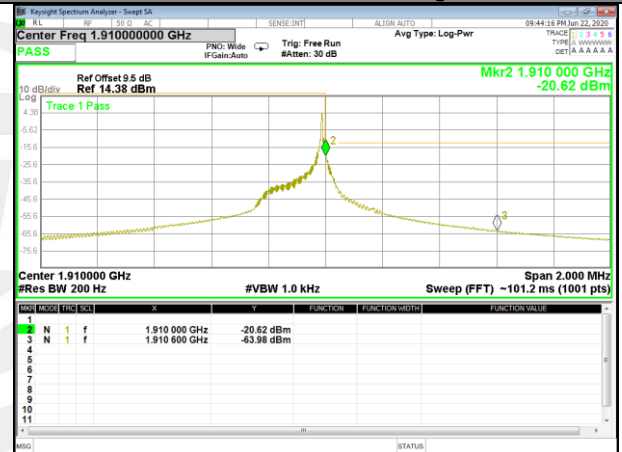

Band edge
BAND-2

BAND-2

Band2_3.75kHz_QPSK_Low_1#0

Band2_3.75kHz_QPSK_High_1#47

Band2_3.75kHz_BPSK_Low_1#0

Band2_3.75kHz_BPSK_High_1#47

Band2_15kHz_QPSK_Low_1#0

Band2_15kHz_QPSK_High_1#11