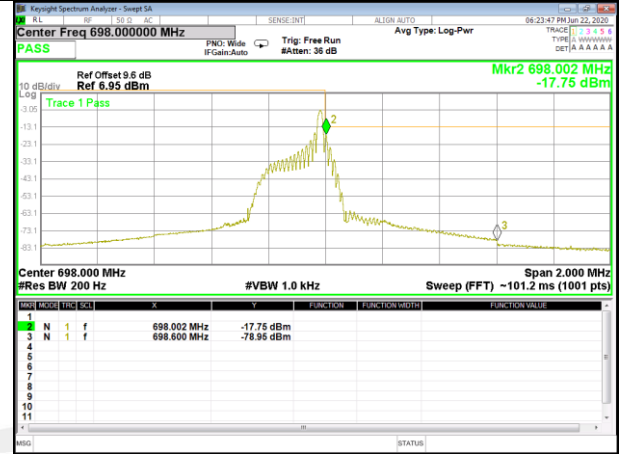

Band71_15kHz_BPSK_High_1#11