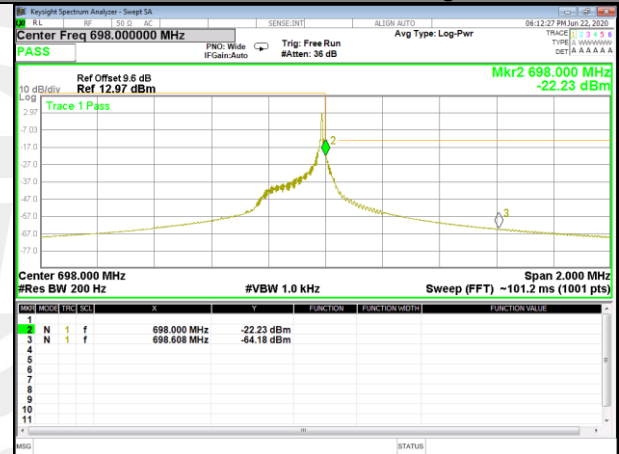

BAND-71

BAND-71

Band71_3.75kHz_QPSK_Low_1#0

Band71_3.75kHz_QPSK_High_1#47

Band71_3.75kHz_BPSK_Low_1#0

Band71_3.75kHz_BPSK_High_1#47

Band71_15kHz_QPSK_Low_1#0

Band71_15kHz_QPSK_High_1#11