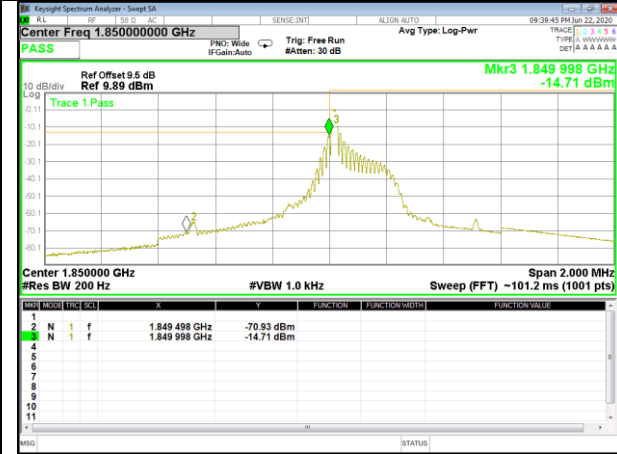

BAND-2

BAND-2

Band2_15kHz_BPSK_Low_1#0