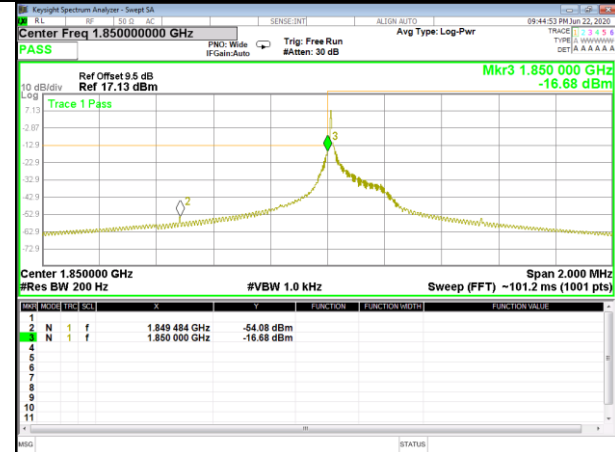

Band edge
BAND-2

BAND-2

Band2_3.75kHz_QPSK_Low_1#0

Band2_3.75kHz_QPSK_High_1#47

Band2_3.75kHz_BPSK_Low_1#0

Band2_3.75kHz_BPSK_High_1#47

Band2_15kHz_QPSK_Low_1#0

Band2_15kHz_QPSK_High_1#11