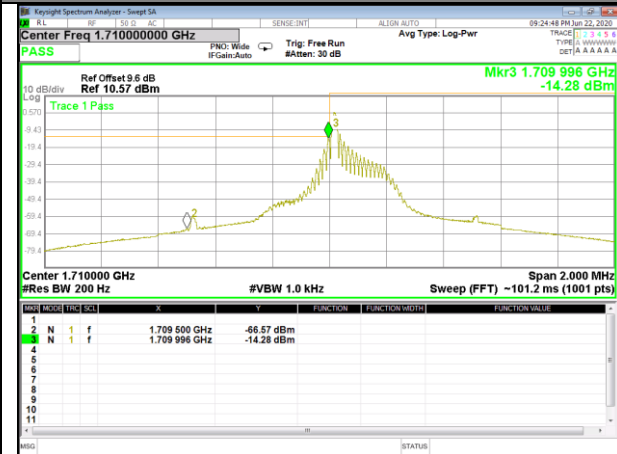

Band4_15kHz_BPSK_Low_1#0