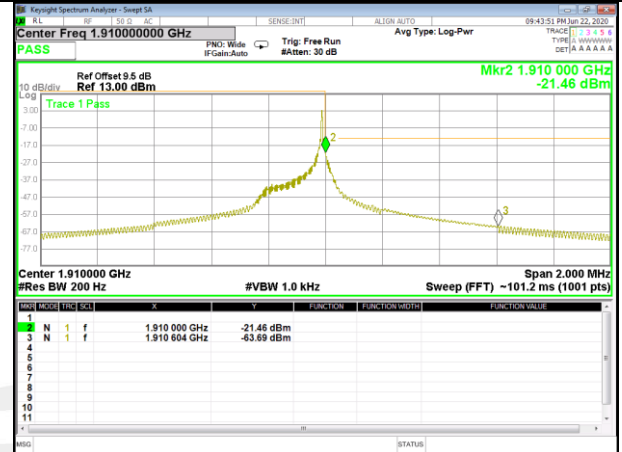

Band edge
BAND-2

BAND-2

Band2_3.75kHz_QPSK_Low_1#0

Band2_3.75kHz_QPSK_High_1#47

Band2_3.75kHz_BPSK_Low_1#0

Band2_3.75kHz_BPSK_High_1#47

Band2_15kHz_QPSK_Low_1#0

Band2_15kHz_QPSK_High_1#11