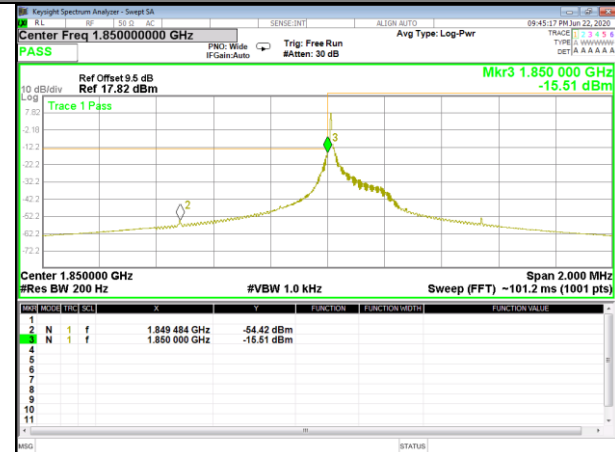

Band edge
BAND-2

BAND-2

Band2_3.75kHz_QPSK_Low_1#0

Band2_3.75kHz_QPSK_High_1#47

Band2_3.75kHz_BPSK_Low_1#0

Band2_3.75kHz_BPSK_High_1#47

Band2_15kHz_QPSK_Low_1#0

Band2_15kHz_QPSK_High_1#11