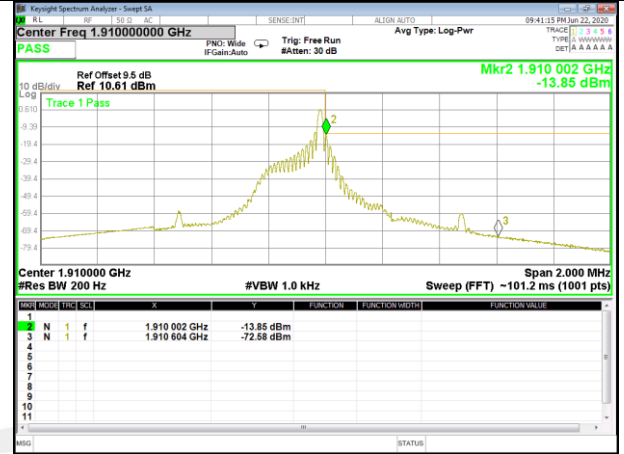

Band2_15kHz_BPSK_High_1#11