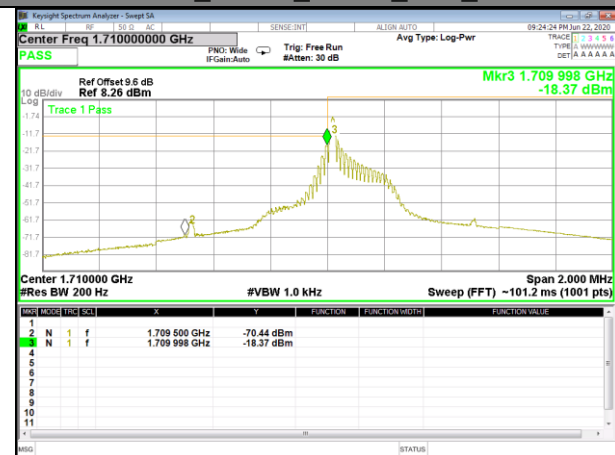

Band4_3.75kHz_QPSK_Low_1#0

Band4_3.75kHz_QPSK_High_1#47

Band4_3.75kHz_BPSK_Low_1#0

Band4_3.75kHz_BPSK_High_1#47

Band4_15kHz_QPSK_Low_1#0

Band4_15kHz_QPSK_Low_12#0

BAND-4

BAND-4