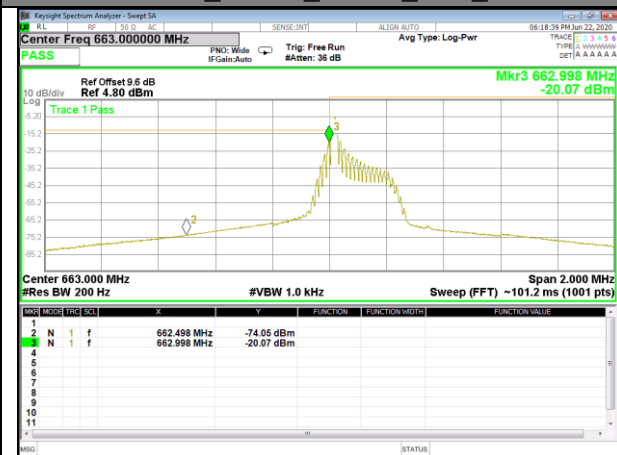

BAND-71

BAND-71

Band71_3.75kHz_QPSK_Low_1#0

Band71_3.75kHz_QPSK_High_1#47

Band71_3.75kHz_BPSK_Low_1#0

Band71_3.75kHz_BPSK_High_1#47

Band71_15kHz_QPSK_Low_1#0

Band71_15kHz_QPSK_High_1#11