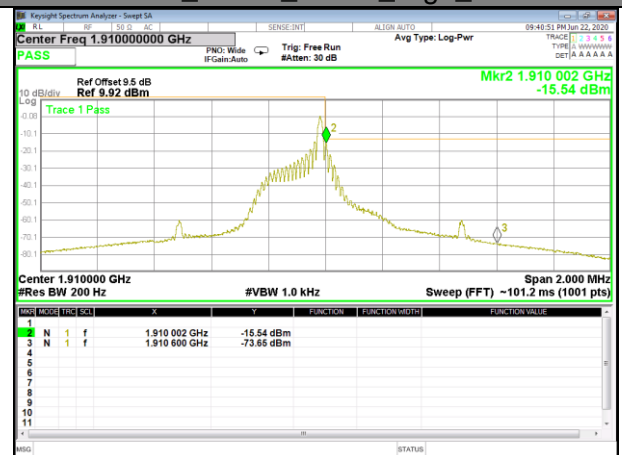

Band edge
BAND-2

BAND-2

Band2_3.75kHz_QPSK_Low_1#0

Band2_3.75kHz_QPSK_High_1#47

Band2_3.75kHz_BPSK_Low_1#0

Band2_3.75kHz_BPSK_High_1#47

Band2_15kHz_QPSK_Low_1#0

Band2_15kHz_QPSK_High_1#11