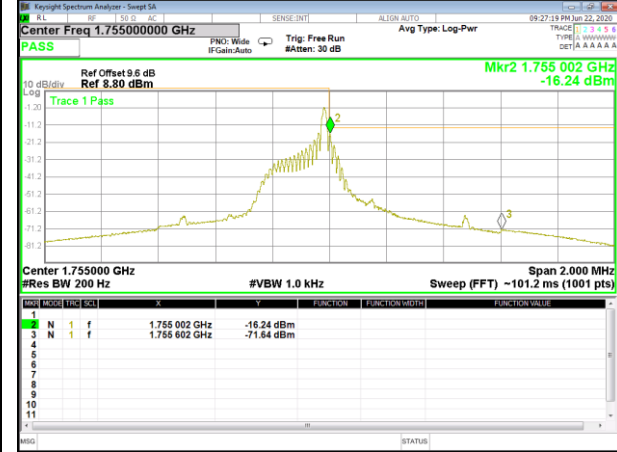

BAND-4

BAND-4

Band4_15kHz_QPSK_High_1#11