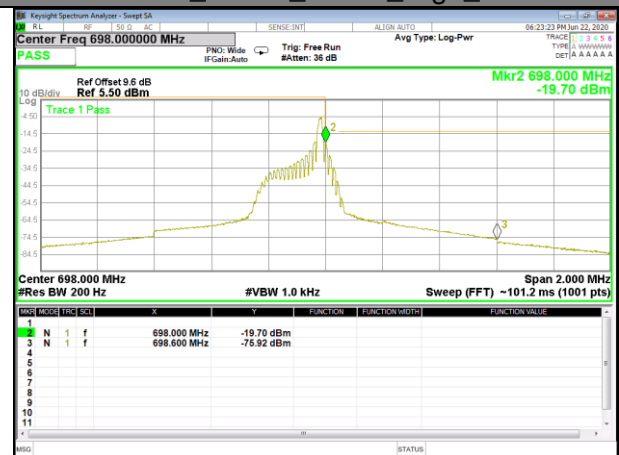

BAND-71

BAND-71

Band71_3.75kHz_QPSK_Low_1#0

Band71_3.75kHz_QPSK_High_1#47

Band71_3.75kHz_BPSK_Low_1#0

Band71_3.75kHz_BPSK_High_1#47

Band71_15kHz_QPSK_Low_1#0

Band71_15kHz_QPSK_High_1#11