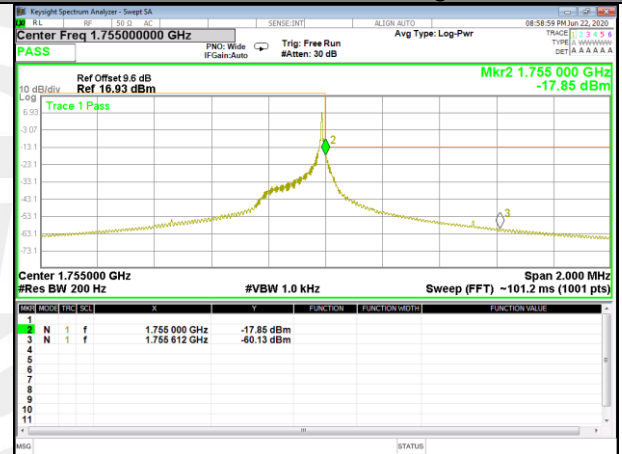

Band4_3.75kHz_QPSK_Low_1#0

Band4_3.75kHz_QPSK_High_1#47

Band4_3.75kHz_BPSK_Low_1#0

Band4_3.75kHz_BPSK_High_1#47

Band4_15kHz_QPSK_Low_1#0

Band4_15kHz_QPSK_Low_12#0

BAND-4

BAND-4