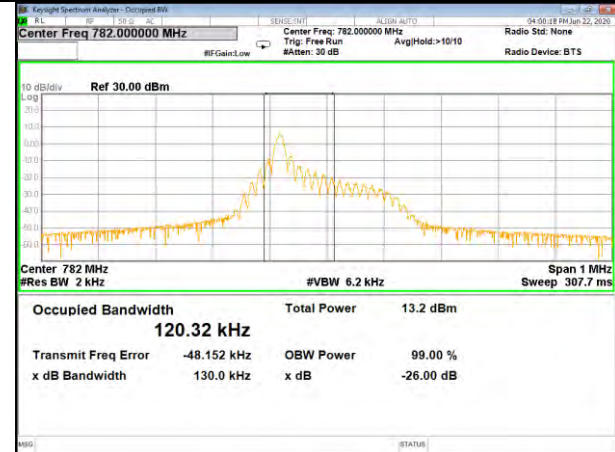

Band13_15kHz_QPSK_Middle_1#0