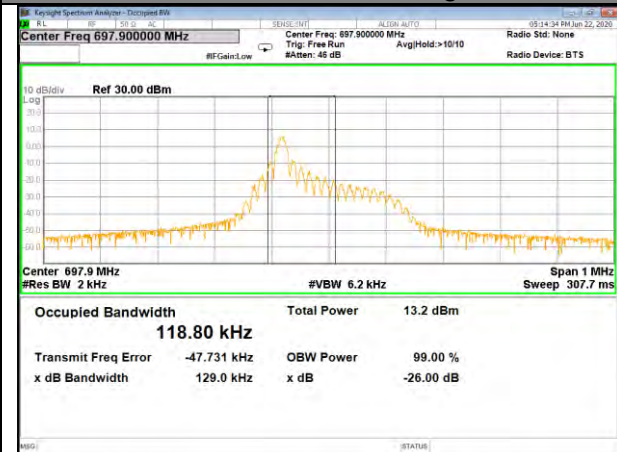

Band71_3.75kHz_BPSK_High_1#0

BAND-71

BAND-71

Band71_15kHz_QPSK_Low_1#0

Band71_15kHz_BPSK_Low_1#0

Band71_15kHz_QPSK_Middle_1#0

Band71_15kHz_BPSK_Middle_1#0

Band71_15kHz_QPSK_High_1#0