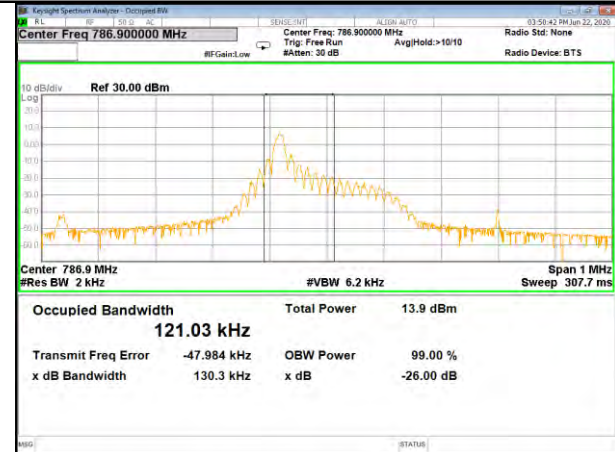

Band13_15kHz_QPSK_High_1#0