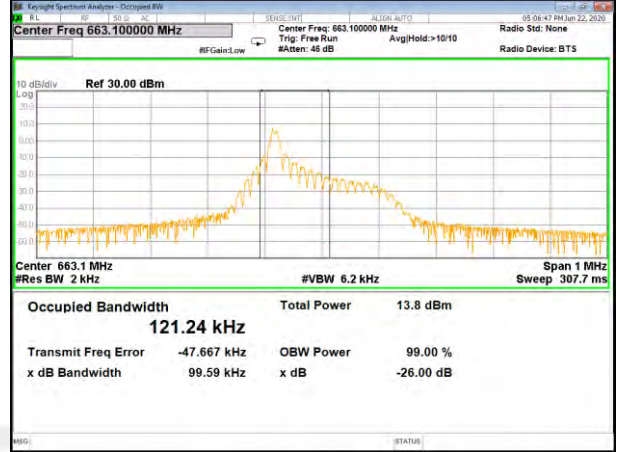

Band71_3.75kHz_BPSK_High_1#0

BAND-71

BAND-71

Band71_15kHz_QPSK_Low_1#0

Band71_15kHz_BPSK_Low_1#0

Band71_15kHz_QPSK_Middle_1#0

Band71_15kHz_BPSK_Middle_1#0

Band71_15kHz_QPSK_High_1#0