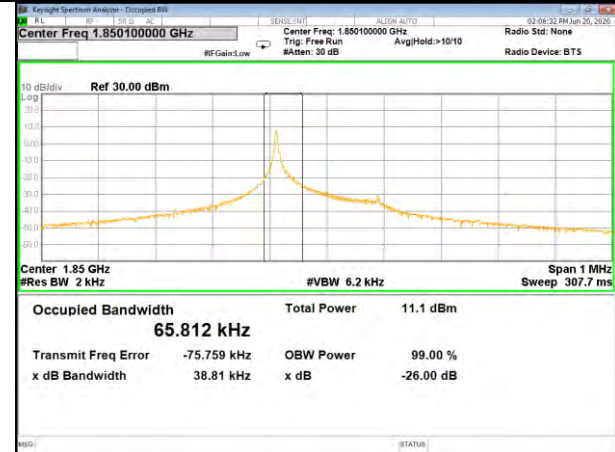

26BW and 99% BAND-2

BAND-2

Band2_3.75kHz_QPSK_Low_1#0

Band2_3.75kHz_BPSK_Low_1#0

Band2_3.75kHz_QPSK_Middle_1#0

Band2_3.75kHz_BPSK_Middle_1#0

Band2_3.75kHz_QPSK_High_1#0

Band2_3.75kHz_BPSK_High_1#0