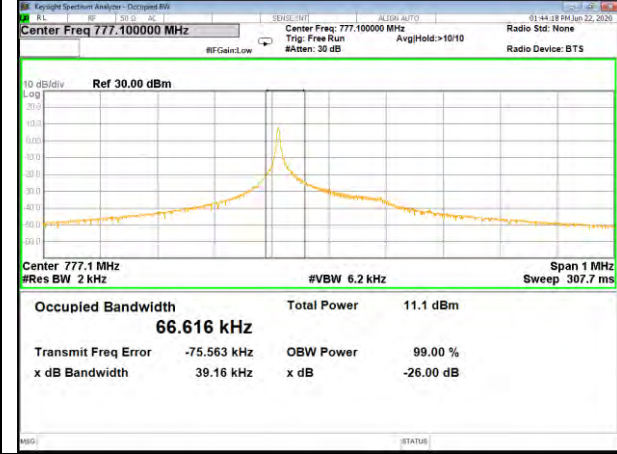

BAND-12

Band12_15kHz_QPSK_Low_12#0

Band12_15kHz_QPSK_Middle_12#0

Band12_15kHz_QPSK_High_12#0

BAND-13

BAND-13

Band13_3.55kHz_QPSK_Low_1#0

Band13_3.55kHz_BPSK_Low_1#0