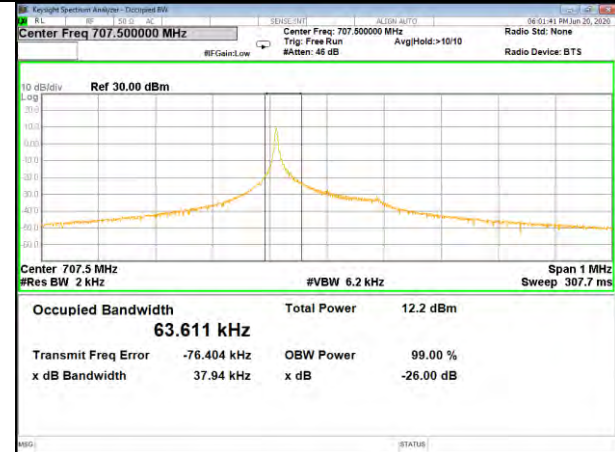

BAND-12

Band12_3.75kHz_QPSK_Low_1#0

Band12_3.75kHz_16QAM_Low_1#0

Band12_3.75kHz_QPSK_Middle_1#0

Band12_3.75kHz_16QAM_Middle_1#0

Band12_3.75kHz_QPSK_High_1#0

Band12_3.75kHz_16QAM_High_1#0

BAND-12