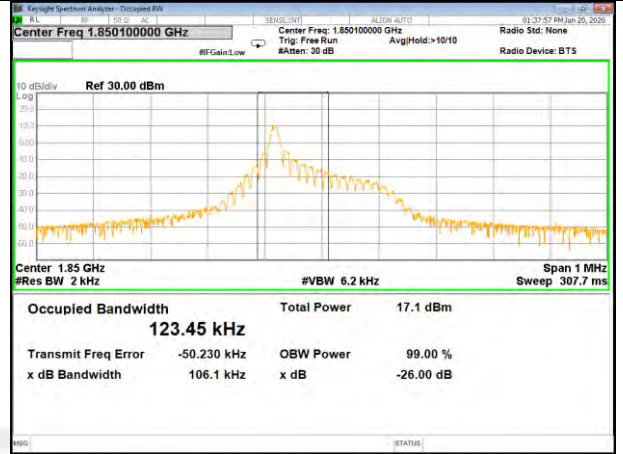

Band2_15kHz_BPSK_Low_1#0