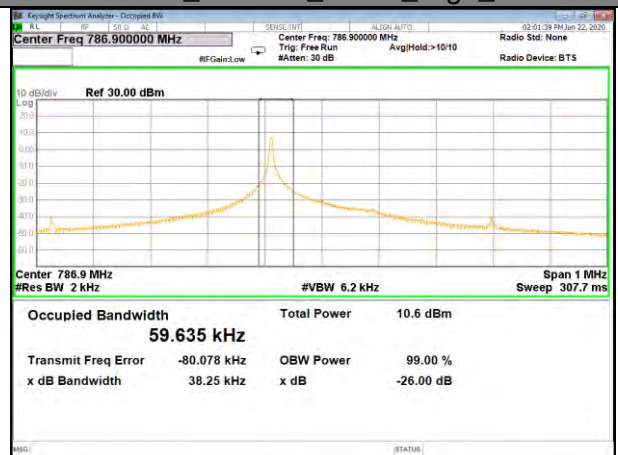

Band13_3.55kHz_QPSK_Middle_1#0

Band13_3.55kHz_BPSK_Middle_1#0

Band13_3.55kHz_QPSK_High_1#0

Band13_3.55kHz_BPSK_High_1#0

BAND-13

BAND-13

Band13_15kHz_QPSK_Low_1#0

Band13_15kHz_BPSK_Low_1#0