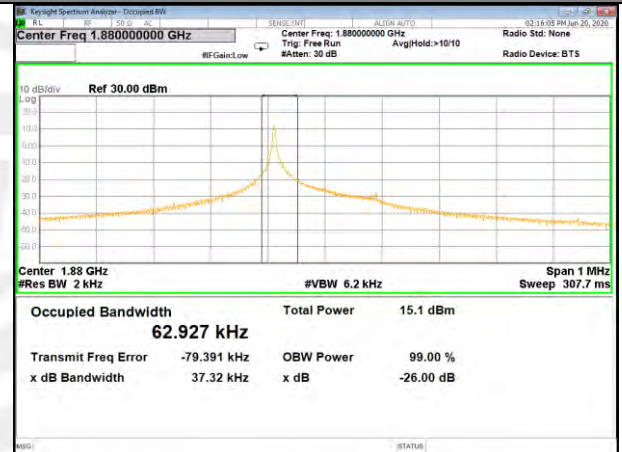

26BW and 99% BAND-2

BAND-2

Band2_3.75kHz_QPSK_Low_1#0

Band2_3.75kHz_BPSK_Low_1#0

Band2_3.75kHz_QPSK_Middle_1#0

Band2_3.75kHz_BPSK_Middle_1#0

Band2_3.75kHz_QPSK_High_1#0

Band2_3.75kHz_BPSK_High_1#0