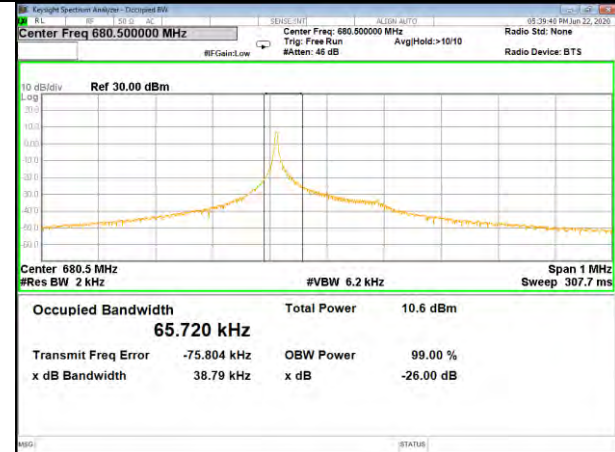

Band13_15kHz_QPSK_High_12#0

BAND-71

BAND-71

Band71_3.75kHz_QPSK_Low_1#0

Band71_3.75kHz_BPSK_Low_1#0

Band71_3.75kHz_QPSK_Middle_1#0

Band71_3.75kHz_BPSK_Middle_1#0

Band71_3.75kHz_QPSK_High_1#0