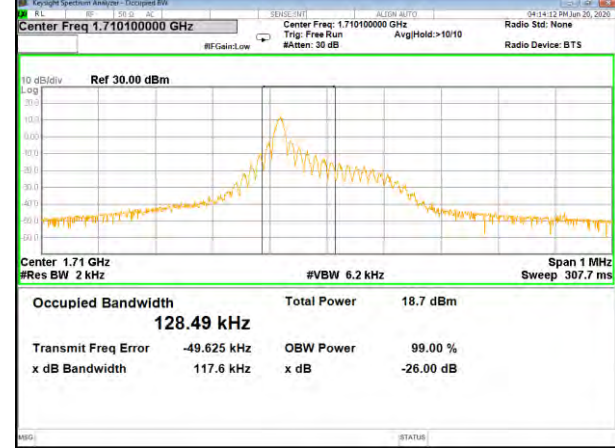

Band4_3.75kHz_BPSK_Low_1#0

Band4_3.75kHz_QPSK_Middle_1#0

Band4_3.75kHz_BPSK_Middle_1#0

Band4_3.75kHz_QPSK_High_1#0

Band4_3.75kHz_BPSK_High_1#0

BAND-4

BAND-4

Band4_15kHz_QPSK_Low_1#0