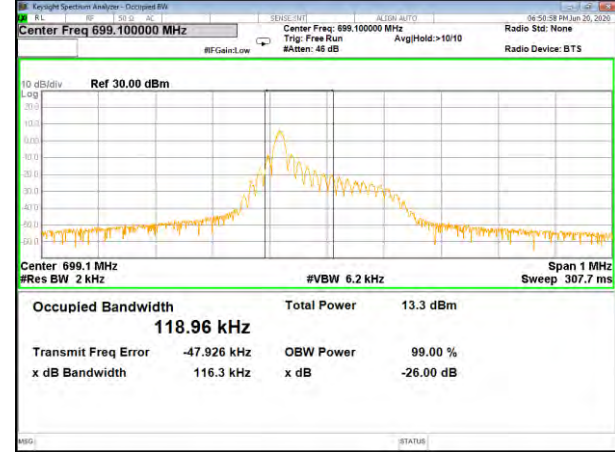

BAND-12

BAND-12

Band12_15kHz_QPSK_Low_1#0