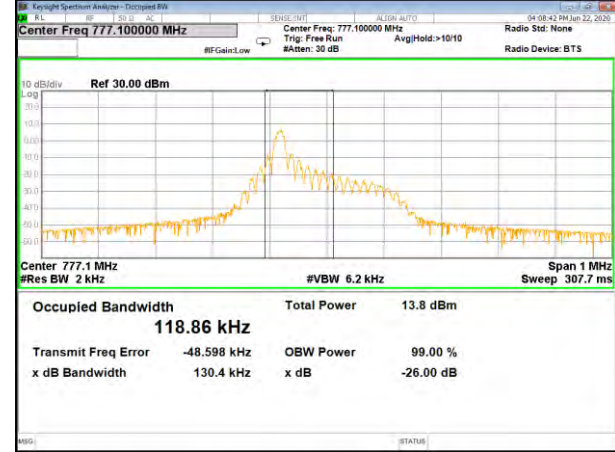

Band13_3.55kHz_QPSK_Middle_1#0

Band13_3.55kHz_BPSK_Middle_1#0

Band13_3.55kHz_QPSK_High_1#0

Band13_3.55kHz_BPSK_High_1#0

BAND-13

BAND-13

Band13_15kHz_QPSK_Low_1#0

Band13_15kHz_BPSK_Low_1#0