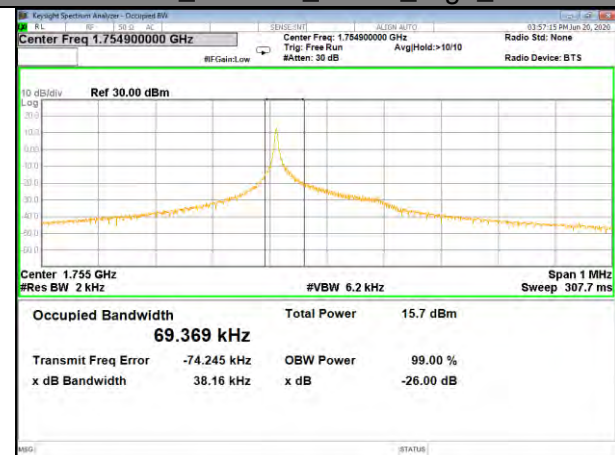

Band4_3.75kHz_BPSK_Low_1#0

Band4_3.75kHz_QPSK_Middle_1#0

Band4_3.75kHz_BPSK_Middle_1#0

Band4_3.75kHz_QPSK_High_1#0

Band4_3.75kHz_BPSK_High_1#0

BAND-4

BAND-4

Band4_15kHz_QPSK_Low_1#0