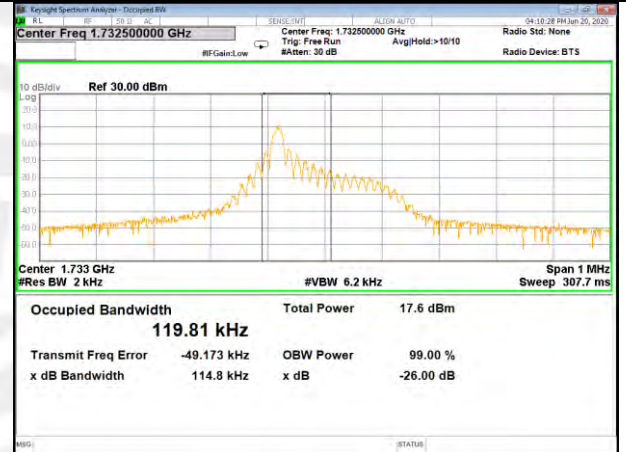

Band4_15kHz_QPSK_Middle_1#0