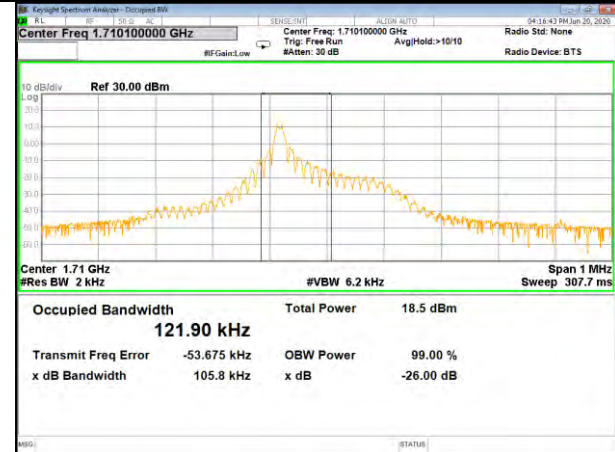

Band4_15kHz_BPSK_Low_1#0