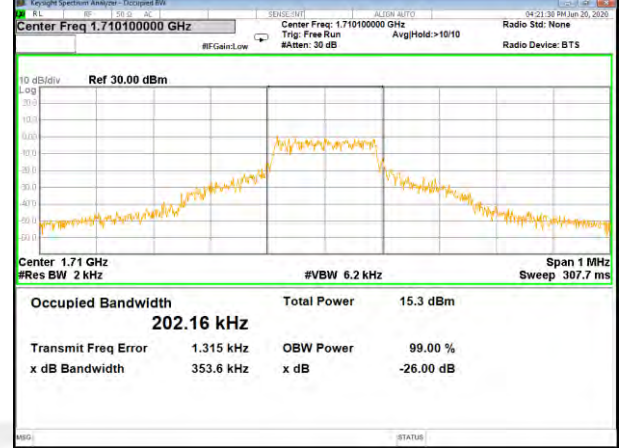

Band4_15kHz_QPSK_Low_12#0