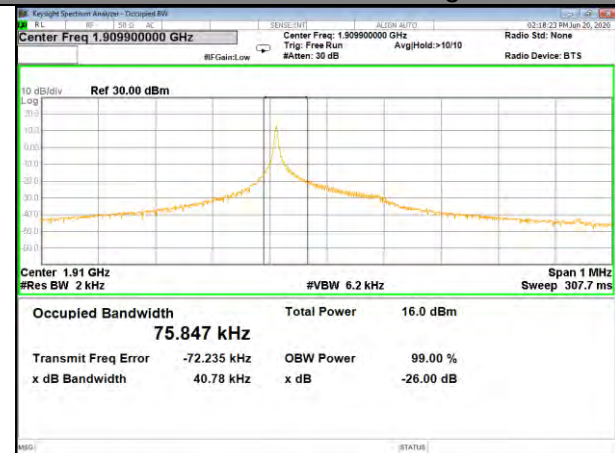

26BW and 99% BAND-2

BAND-2

Band2_3.75kHz_QPSK_Low_1#0

Band2_3.75kHz_BPSK_Low_1#0

Band2_3.75kHz_QPSK_Middle_1#0

Band2_3.75kHz_BPSK_Middle_1#0

Band2_3.75kHz_QPSK_High_1#0

Band2_3.75kHz_BPSK_High_1#0