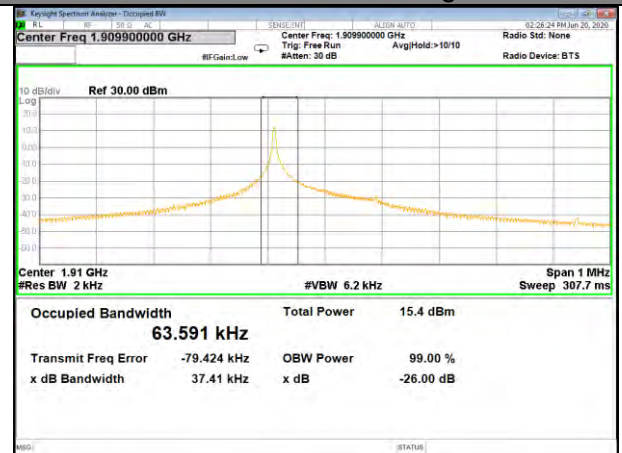

26BW and 99% BAND-2

BAND-2

Band2_3.75kHz_QPSK_Low_1#0

Band2_3.75kHz_BPSK_Low_1#0

Band2_3.75kHz_QPSK_Middle_1#0

Band2_3.75kHz_BPSK_Middle_1#0

Band2_3.75kHz_QPSK_High_1#0

Band2_3.75kHz_BPSK_High_1#0