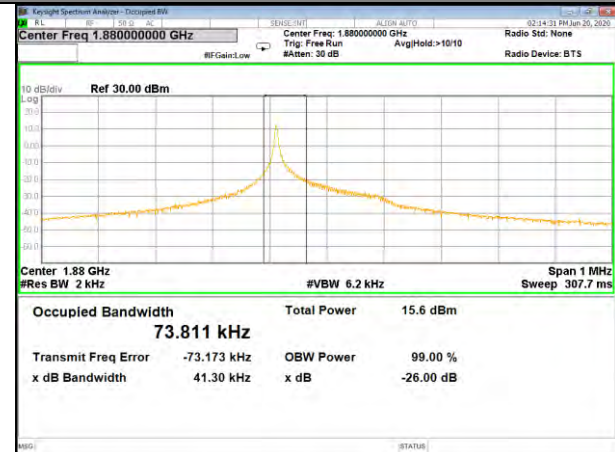

26BW and 99% BAND-2

BAND-2

Band2_3.75kHz_QPSK_Low_1#0

Band2_3.75kHz_BPSK_Low_1#0

Band2_3.75kHz_QPSK_Middle_1#0

Band2_3.75kHz_BPSK_Middle_1#0

Band2_3.75kHz_QPSK_High_1#0

Band2_3.75kHz_BPSK_High_1#0