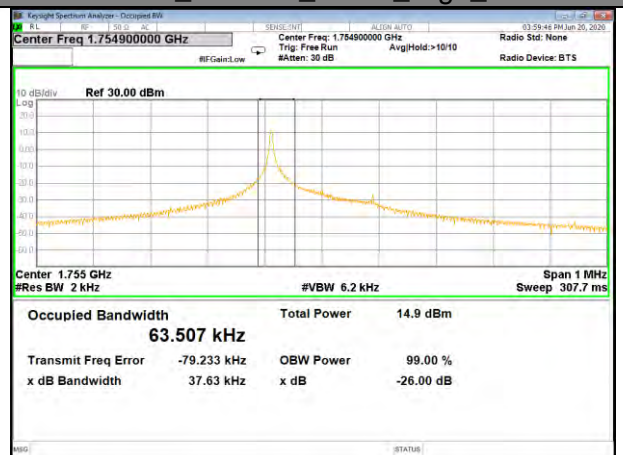

Band4_3.75kHz_BPSK_Low_1#0

Band4_3.75kHz_QPSK_Middle_1#0

Band4_3.75kHz_BPSK_Middle_1#0

Band4_3.75kHz_QPSK_High_1#0

Band4_3.75kHz_BPSK_High_1#0

BAND-4

BAND-4

Band4_15kHz_QPSK_Low_1#0