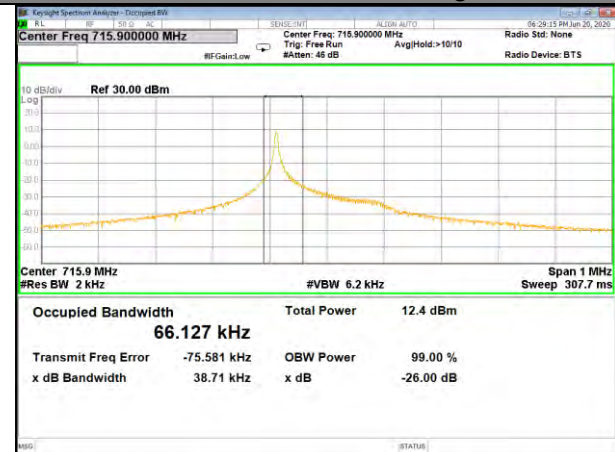

BAND-12

Band12_3.75kHz_QPSK_Low_1#0

Band12_3.75kHz_16QAM_Low_1#0

Band12_3.75kHz_QPSK_Middle_1#0

Band12_3.75kHz_16QAM_Middle_1#0

Band12_3.75kHz_QPSK_High_1#0

Band12_3.75kHz_16QAM_High_1#0

BAND-12