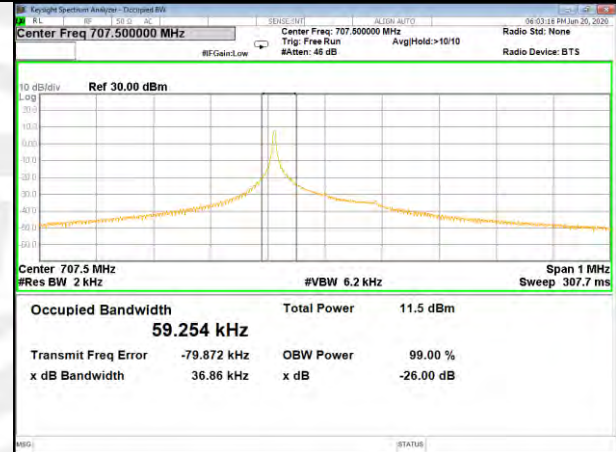

BAND-12

Band12_3.75kHz_QPSK_Low_1#0

Band12_3.75kHz_16QAM_Low_1#0

Band12_3.75kHz_QPSK_Middle_1#0

Band12_3.75kHz_16QAM_Middle_1#0

Band12_3.75kHz_QPSK_High_1#0

Band12_3.75kHz_16QAM_High_1#0

BAND-12