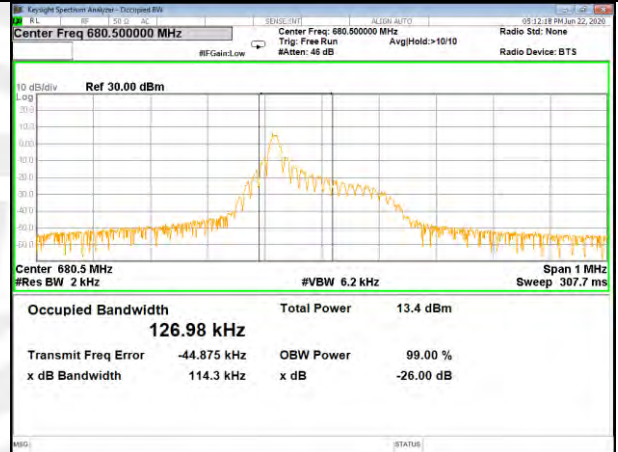

Band71_3.75kHz_BPSK_High_1#0

BAND-71

BAND-71

Band71_15kHz_QPSK_Low_1#0

Band71_15kHz_BPSK_Low_1#0

Band71_15kHz_QPSK_Middle_1#0

Band71_15kHz_BPSK_Middle_1#0

Band71_15kHz_QPSK_High_1#0