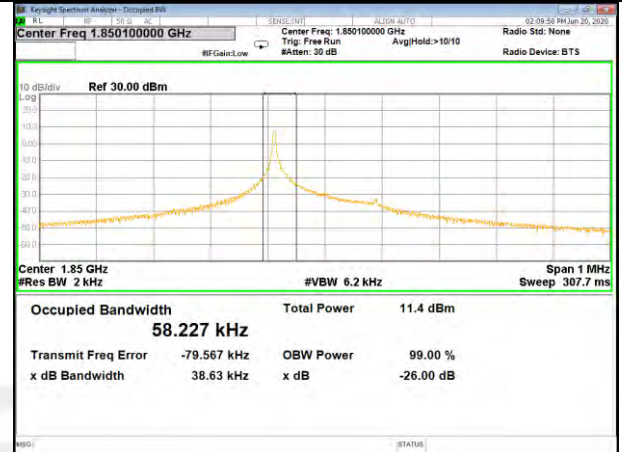

26BW and 99% BAND-2

BAND-2

Band2_3.75kHz_QPSK_Low_1#0

Band2_3.75kHz_BPSK_Low_1#0

Band2_3.75kHz_QPSK_Middle_1#0

Band2_3.75kHz_BPSK_Middle_1#0

Band2_3.75kHz_QPSK_High_1#0

Band2_3.75kHz_BPSK_High_1#0