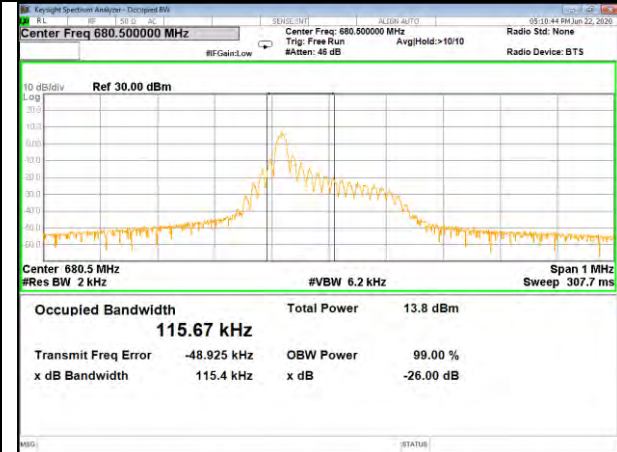

Band71_3.75kHz_BPSK_High_1#0

BAND-71

BAND-71

Band71_15kHz_QPSK_Low_1#0

Band71_15kHz_BPSK_Low_1#0

Band71_15kHz_QPSK_Middle_1#0

Band71_15kHz_BPSK_Middle_1#0

Band71_15kHz_QPSK_High_1#0