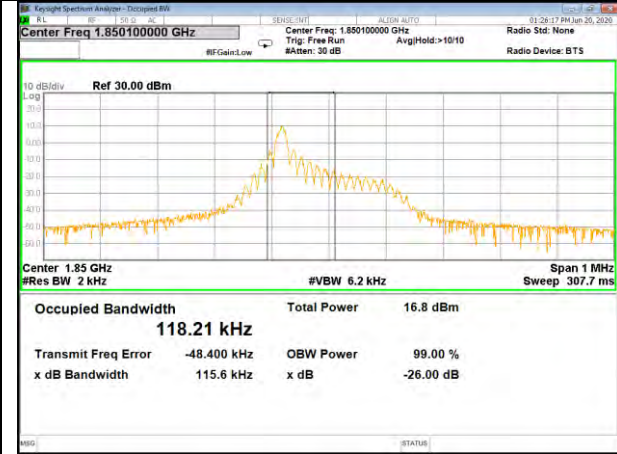

BAND-2

BAND-2

Band2_15kHz_QPSK_Low_1#0