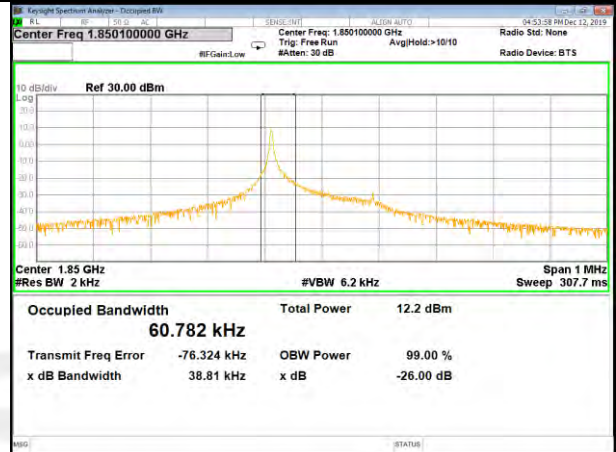

26BW and 99% Band-2

Band-2

B2_3.75k_1#0_BPSK_Lower_(26BW and 99%)

B2_3.75k_1#0_QPSK_Lower_(26BW and 99%)

B2_3.75k_1#0_BPSK_Middle_(26BW and 99%)

B2_3.75k_1#0_QPSK_Middle_(26BW and 99%)

B2_3.75k_1#0_BPSK_Higher_(26BW and 99%)