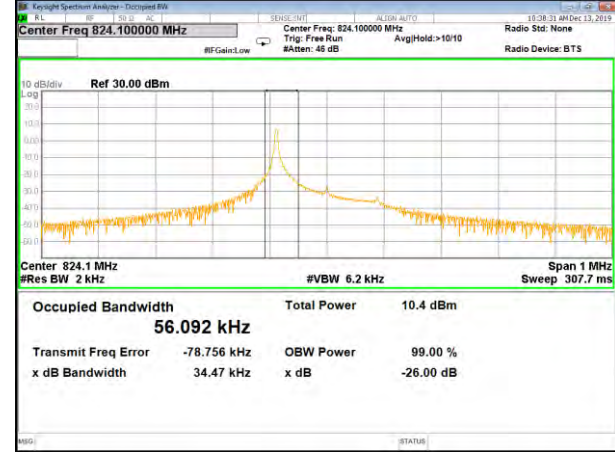

Band-4

Band-4

B4_15K_12#0_QPSK_Lower_(26BW and 99%)

B4_15K_12#0_QPSK_Middle_(26BW and 99%)

B4_15K_12#0_QPSK_Higher_(26BW and 99%)

Band-5

Band-5

B5_3.75k_1#0_BPSK_Low_26BW-99%