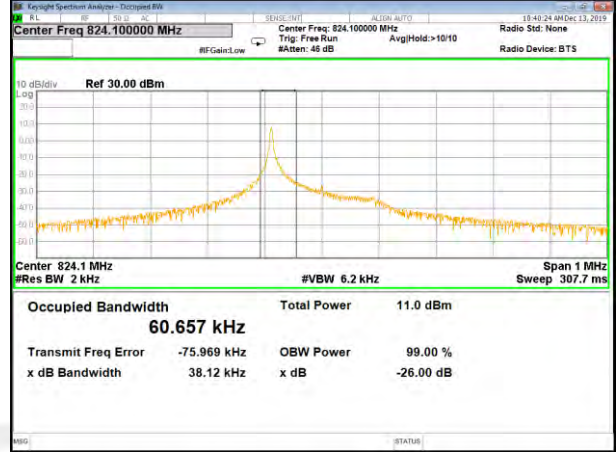

B5_3.75k_1#0_QPSK_Low_26BW-99%