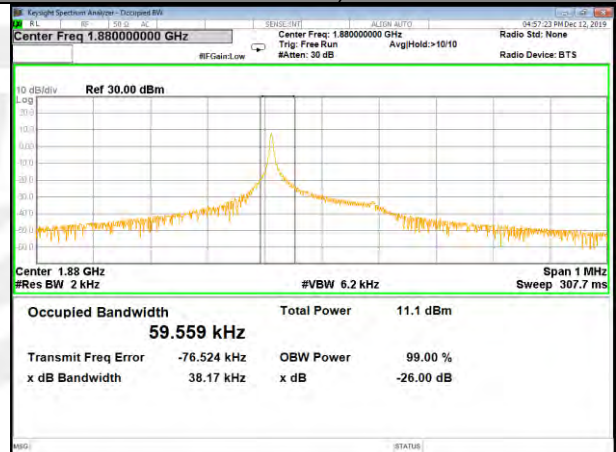

26BW and 99% Band-2

Band-2

B2_3.75k_1#0_BPSK_Lower_(26BW and 99%)

B2_3.75k_1#0_QPSK_Lower_(26BW and 99%)

B2_3.75k_1#0_BPSK_Middle_(26BW and 99%)

B2_3.75k_1#0_QPSK_Middle_(26BW and 99%)

B2_3.75k_1#0_BPSK_Higher_(26BW and 99%)