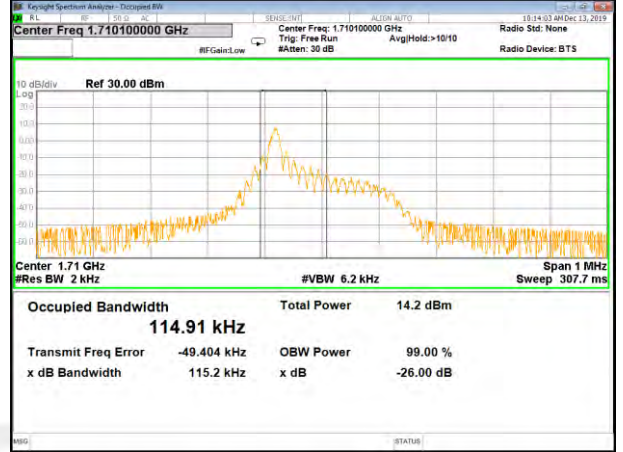

B4_15K_1#0_QPSK_Lower_(26BW and 99%)