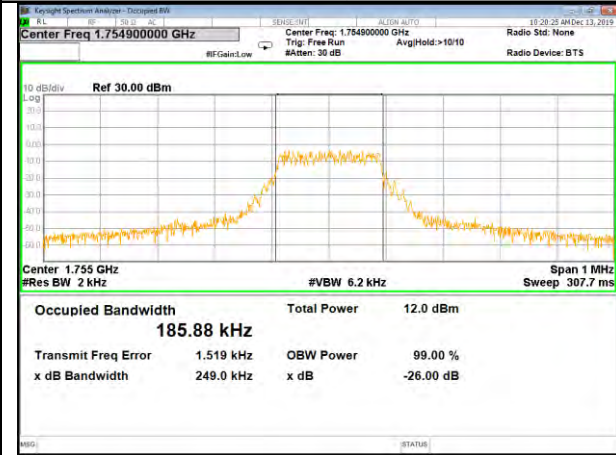

Band-4

Band-4

B4_15K_12#0_QPSK_Lower_(26BW and 99%)

B4_15K_12#0_QPSK_Middle_(26BW and 99%)

B4_15K_12#0_QPSK_Higher_(26BW and 99%)

Band-5

Band-5

B5_3.75k_1#0_BPSK_Low_26BW-99%