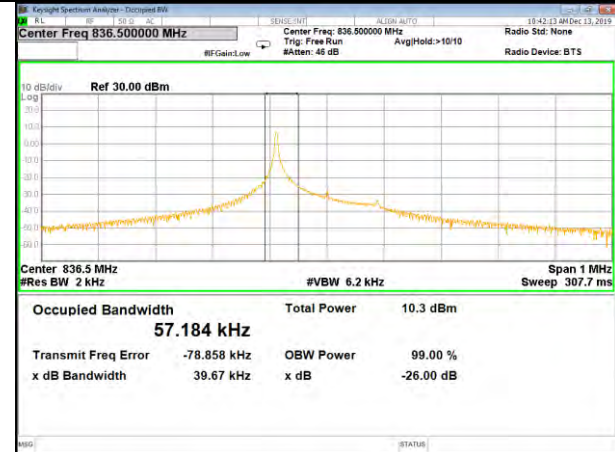

B5_3.75k_1#0_BPSK_Mid_26BW-99%