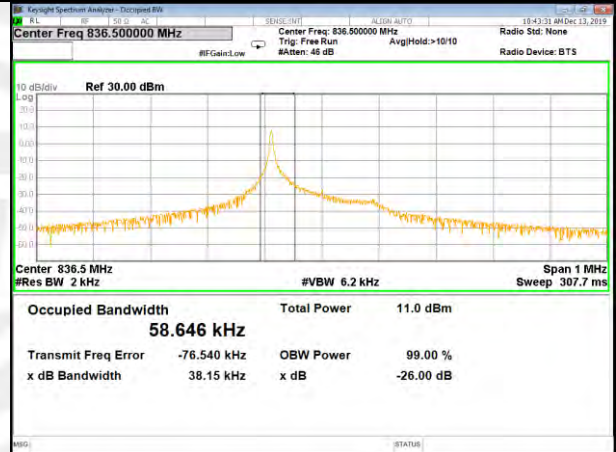

B5_3.75k_1#0_QPSK_Mid_26BW-99%