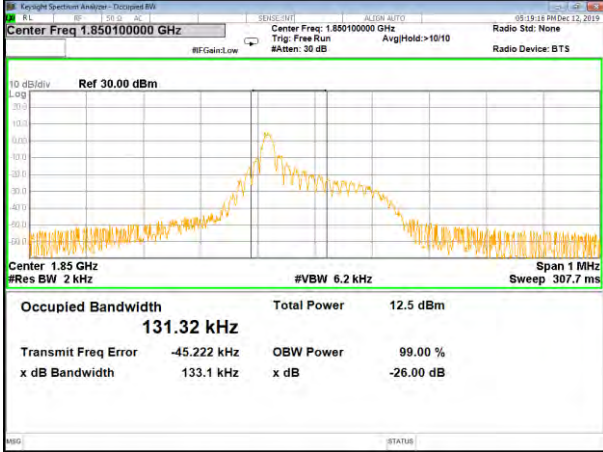

B2_3.75k_1#0_QPSK_Higher_(26BW and 99%)

Band-2

Band-2

B2_15k_1#0_BPSK_Lower_(26BW and 99%)

B2_15k_1#0_QPSK_Lower_(26BW and 99%)

B2_15k_1#0_BPSK_Middle_(26BW and 99%)

B2_15k_1#0_QPSK_Middle_(26BW and 99%)

B2_15k_1#0_BPSK_Higher_(26BW and 99%)