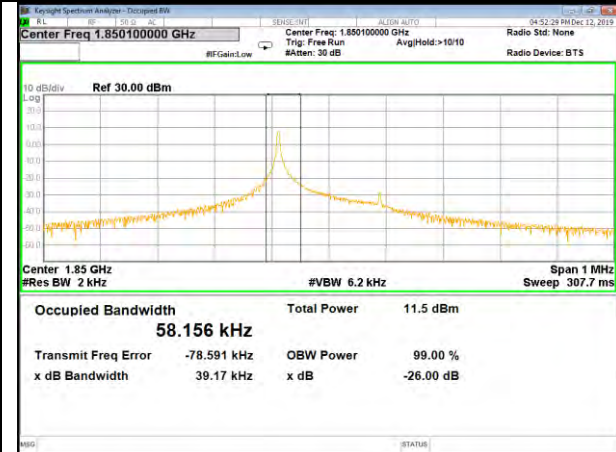

26BW and 99% Band-2

Band-2

B2_3.75k_1#0_BPSK_Lower_(26BW and 99%)

B2_3.75k_1#0_QPSK_Lower_(26BW and 99%)

B2_3.75k_1#0_BPSK_Middle_(26BW and 99%)

B2_3.75k_1#0_QPSK_Middle_(26BW and 99%)

B2_3.75k_1#0_BPSK_Higher_(26BW and 99%)