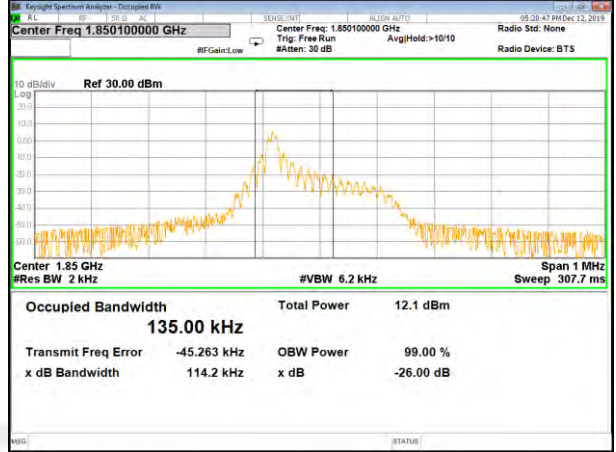

B2_3.75k_1#0_QPSK_Higher_(26BW and 99%)

Band-2

Band-2

B2_15k_1#0_BPSK_Lower_(26BW and 99%)

B2_15k_1#0_QPSK_Lower_(26BW and 99%)

B2_15k_1#0_BPSK_Middle_(26BW and 99%)

B2_15k_1#0_QPSK_Middle_(26BW and 99%)

B2_15k_1#0_BPSK_Higher_(26BW and 99%)