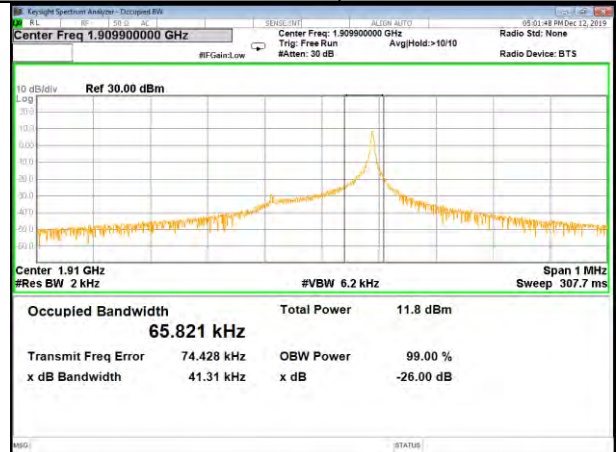

B2_3.75k_1#0_QPSK_Higher_(26BW and 99%)