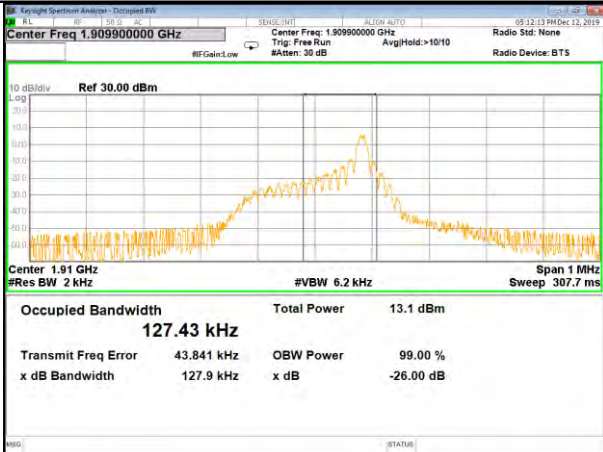

B2_3.75k_1#0_QPSK_Higher_(26BW and 99%)

Band-2

Band-2

B2_15k_1#0_BPSK_Lower_(26BW and 99%)

B2_15k_1#0_QPSK_Lower_(26BW and 99%)

B2_15k_1#0_BPSK_Middle_(26BW and 99%)

B2_15k_1#0_QPSK_Middle_(26BW and 99%)

B2_15k_1#0_BPSK_Higher_(26BW and 99%)