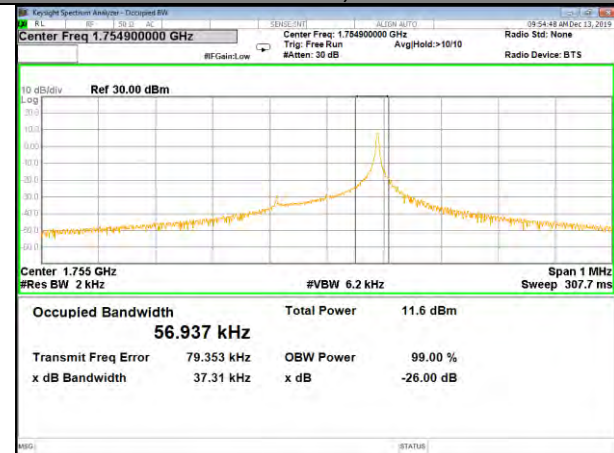

B4_3.75K_1#0_BPSK_Lower_(26BW and 99%)

B4_3.75K_1#0_QPSK_Lower_(26BW and 99%)

B4_3.75K_1#0_BPSK_Middle_(26BW and 99%)

B4_3.75K_1#0_QPSK_Middle_(26BW and 99%)

B4_3.75K_1#0_BPSK_Higher_(26BW and 99%)

B4_3.75K_1#0_QPSK_Higher_(26BW and 99%)