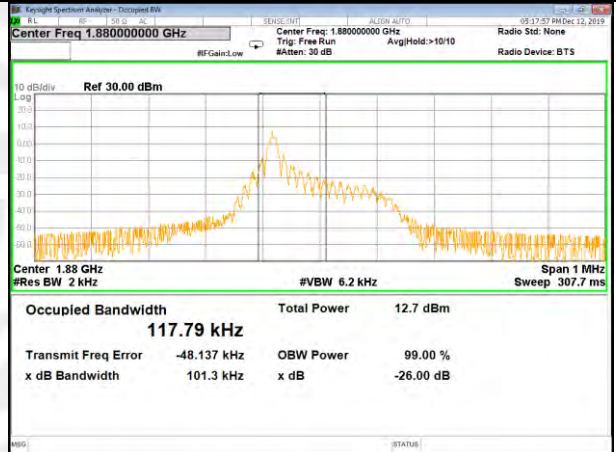

B2_3.75k_1#0_QPSK_Higher_(26BW and 99%)

Band-2

Band-2

B2_15k_1#0_BPSK_Lower_(26BW and 99%)

B2_15k_1#0_QPSK_Lower_(26BW and 99%)

B2_15k_1#0_BPSK_Middle_(26BW and 99%)

B2_15k_1#0_QPSK_Middle_(26BW and 99%)

B2_15k_1#0_BPSK_Higher_(26BW and 99%)