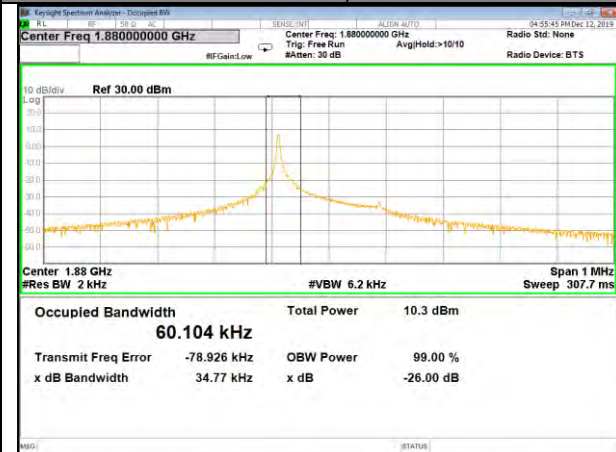

26BW and 99% Band-2

Band-2

B2_3.75k_1#0_BPSK_Lower_(26BW and 99%)

B2_3.75k_1#0_QPSK_Lower_(26BW and 99%)

B2_3.75k_1#0_BPSK_Middle_(26BW and 99%)

B2_3.75k_1#0_QPSK_Middle_(26BW and 99%)

B2_3.75k_1#0_BPSK_Higher_(26BW and 99%)