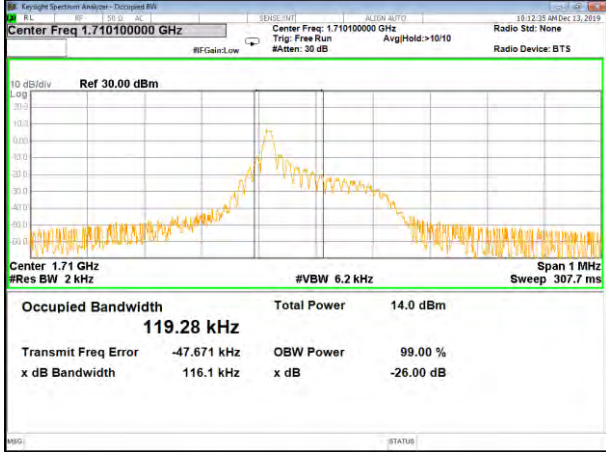

Band-4

Band-4

B4_15K_1#0_BPSK_Lower_(26BW and 99%)