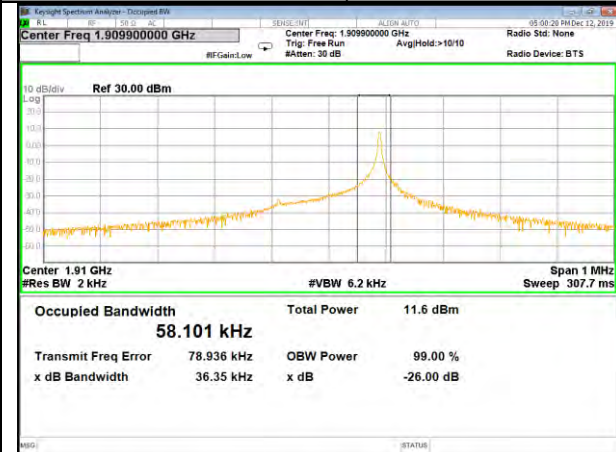

26BW and 99% Band-2

Band-2

B2_3.75k_1#0_BPSK_Lower_(26BW and 99%)

B2_3.75k_1#0_QPSK_Lower_(26BW and 99%)

B2_3.75k_1#0_BPSK_Middle_(26BW and 99%)

B2_3.75k_1#0_QPSK_Middle_(26BW and 99%)

B2_3.75k_1#0_BPSK_Higher_(26BW and 99%)