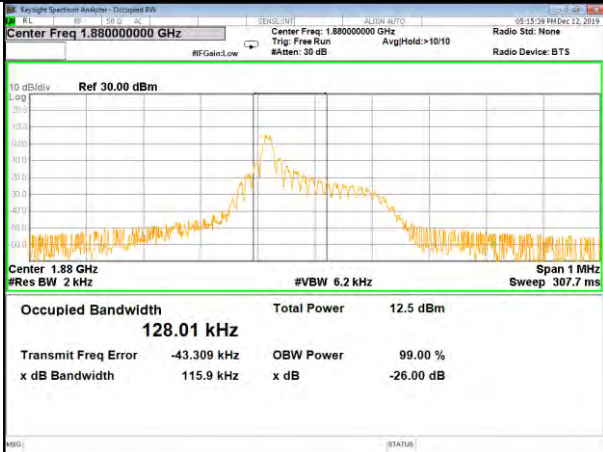

B2_3.75k_1#0_QPSK_Higher_(26BW and 99%)

Band-2

Band-2

B2_15k_1#0_BPSK_Lower_(26BW and 99%)

B2_15k_1#0_QPSK_Lower_(26BW and 99%)

B2_15k_1#0_BPSK_Middle_(26BW and 99%)

B2_15k_1#0_QPSK_Middle_(26BW and 99%)

B2_15k_1#0_BPSK_Higher_(26BW and 99%)