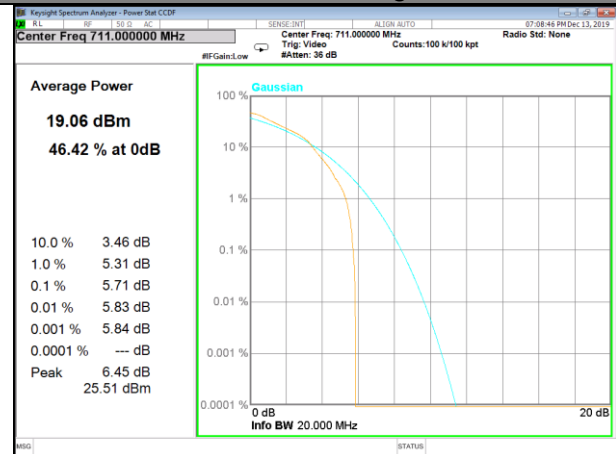

CAT-M_FDD_BAND-12

CAT-M_FDD_BAND-12

B12_1_Q16_Middle_

B12_5_Q16_Middle_

B12_1_QPSK_High_

B12_6_QPSK_High_

B12_1_Q16_High_

B12_5_Q16_High_