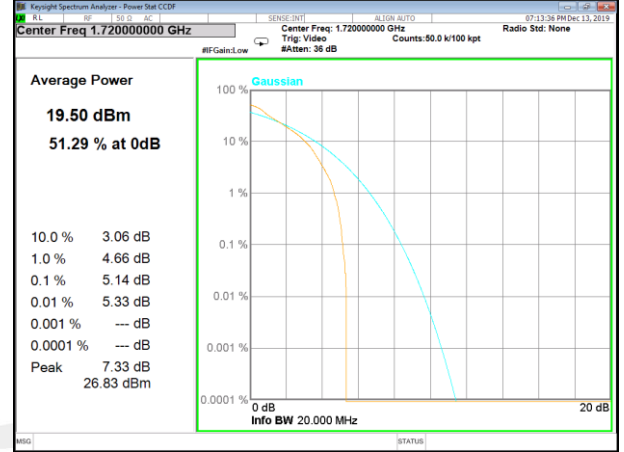

B4_6_QPSK_Lower_