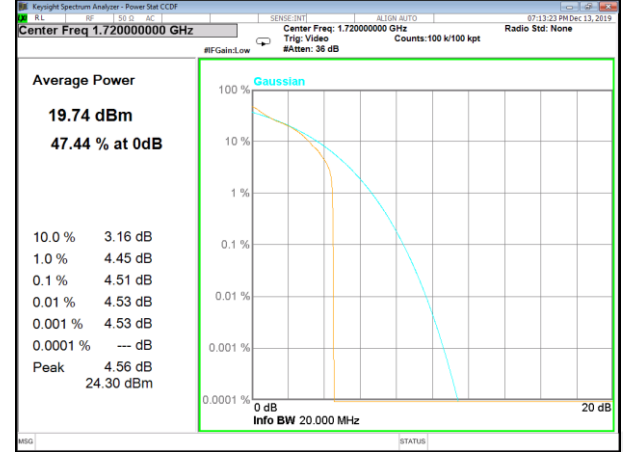

CAT-M_FDD_BAND-4

CAT-M_FDD_BAND-4

B4_1_QPSK_Lower_