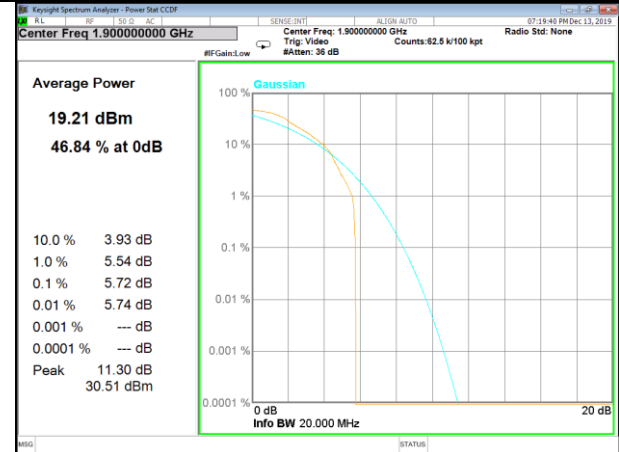

CAT-M_FDD_BAND-2

CAT-M_FDD_BAND-2

B2_1_Q16_Middle_

B2_5_Q16_Middle_

B2_1_QPSK_High_

B2_6_QPSK_High_

B2_1_Q16_High_

B2_5_Q16_High_