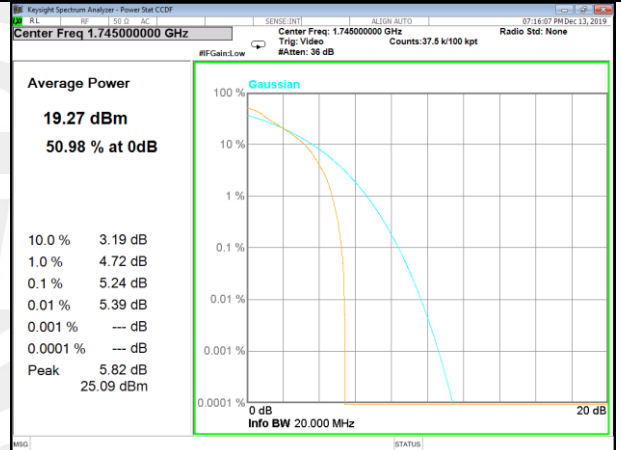

CAT-M_FDD_BAND-4

CAT-M_FDD_BAND-4

B4_1_Q16_Middle_

B4_5_Q16_Middle_

B4_1_QPSK_High_

B4_6_QPSK_High_

B4_1_Q16_High_

B4_5_Q16_High_