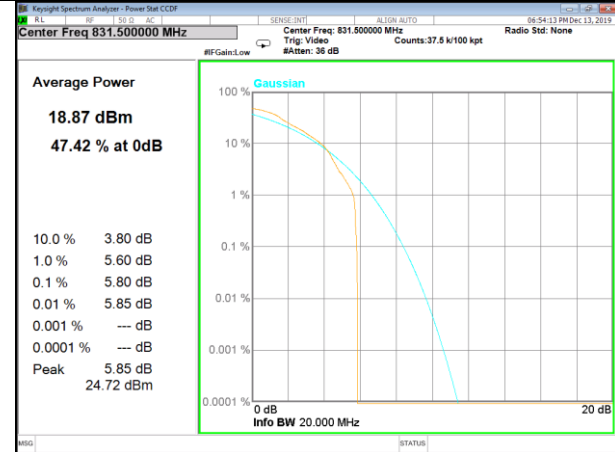

CAT-M_FDD_BAND-26

CAT-M_FDD_BAND-26

B26_1_QPSK_Middle_