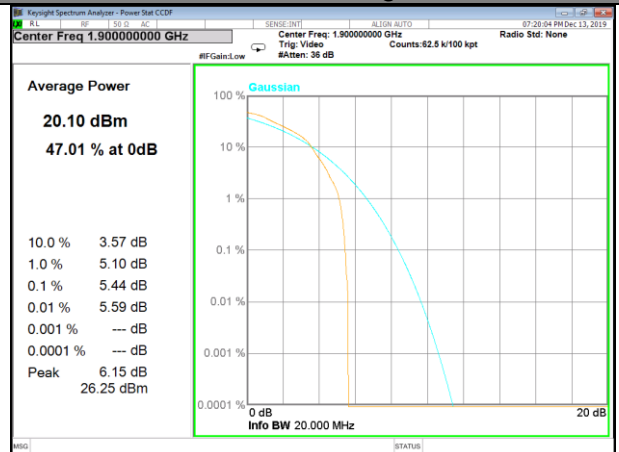

CAT-M_FDD_BAND-2

CAT-M_FDD_BAND-2

B2_1_Q16_Middle_

B2_5_Q16_Middle_

B2_1_QPSK_High_

B2_6_QPSK_High_

B2_1_Q16_High_

B2_5_Q16_High_