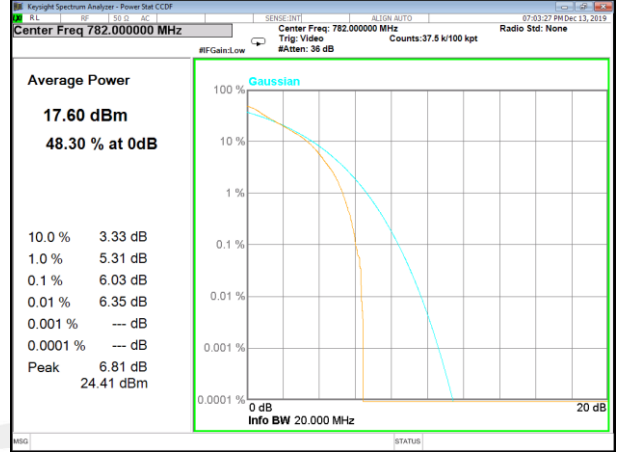

B13_6_QPSK_Middle_