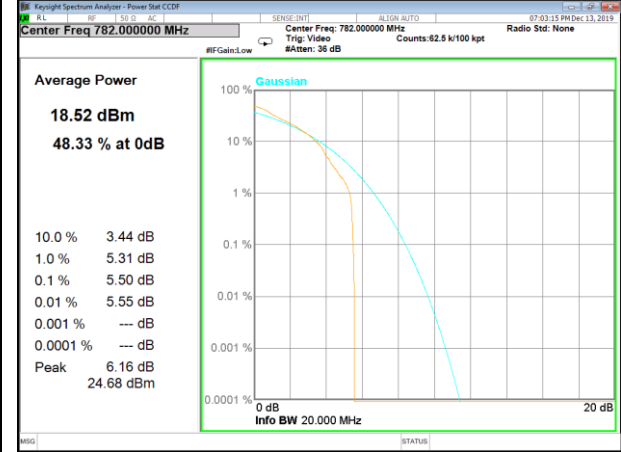

CAT-M_FDD_BAND-13

CAT-M_FDD_BAND-13

B13_1_QPSK_Middle_