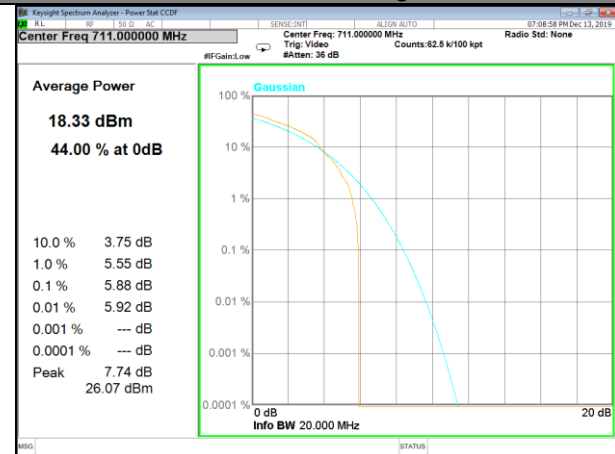

CAT-M_FDD_BAND-12

CAT-M_FDD_BAND-12

B12_1_Q16_Middle_

B12_5_Q16_Middle_

B12_1_QPSK_High_

B12_6_QPSK_High_

B12_1_Q16_High_

B12_5_Q16_High_