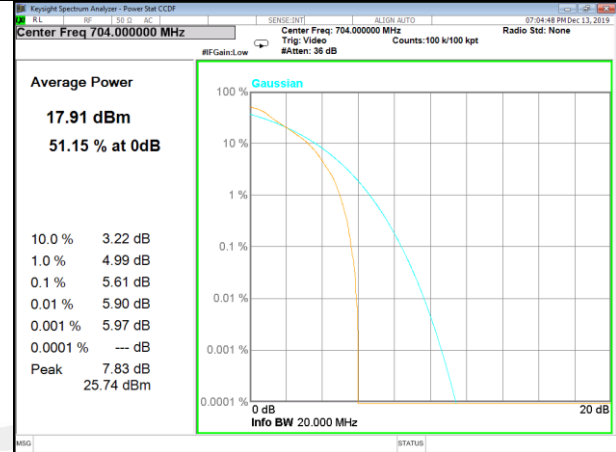

B12_6_QPSK_Lower_