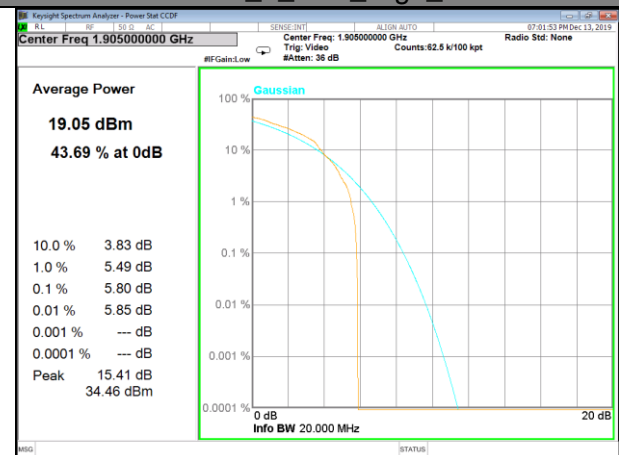

B25_1_Q16_Middle_

B25_5_Q16_Middle_

B25_1_QPSK_High_

B25_6_QPSK_High_

B25_1_Q16_High_

B25_5_Q16_High_

CAT-M_FDD_BAND-26

CAT-M_FDD_BAND-26