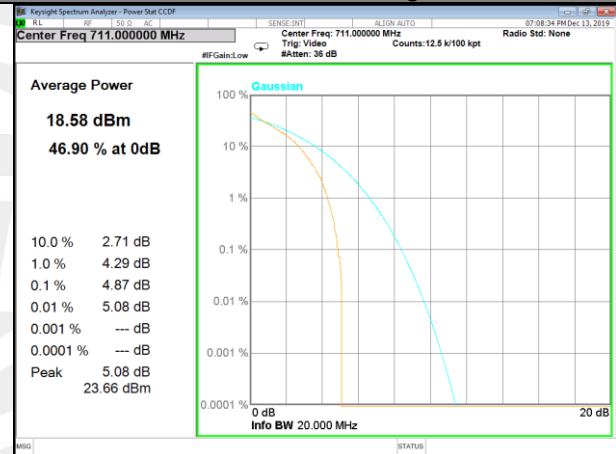

CAT-M_FDD_BAND-12

CAT-M_FDD_BAND-12

B12_1_Q16_Middle_

B12_5_Q16_Middle_

B12_1_QPSK_High_

B12_6_QPSK_High_

B12_1_Q16_High_

B12_5_Q16_High_