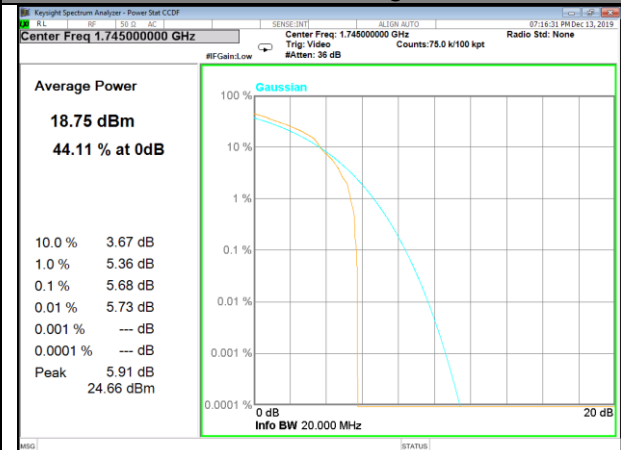

CAT-M_FDD_BAND-4

CAT-M_FDD_BAND-4

B4_1_Q16_Middle_

B4_5_Q16_Middle_

B4_1_QPSK_High_

B4_6_QPSK_High_

B4_1_Q16_High_

B4_5_Q16_High_