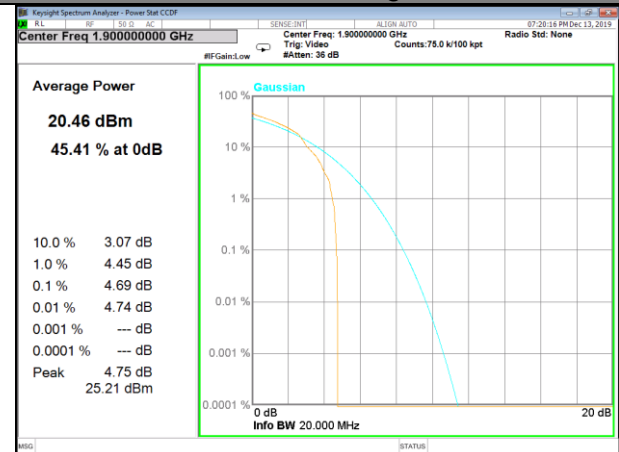

CAT-M_FDD_BAND-2

CAT-M_FDD_BAND-2

B2_1_Q16_Middle_

B2_5_Q16_Middle_

B2_1_QPSK_High_

B2_6_QPSK_High_

B2_1_Q16_High_

B2_5_Q16_High_