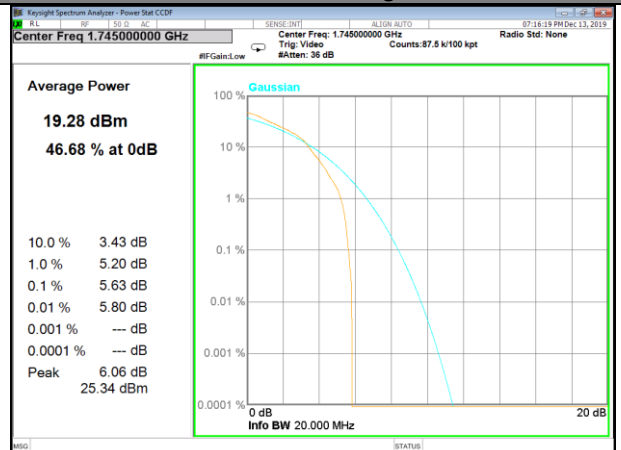

CAT-M_FDD_BAND-4

CAT-M_FDD_BAND-4

B4_1_Q16_Middle_

B4_5_Q16_Middle_

B4_1_QPSK_High_

B4_6_QPSK_High_

B4_1_Q16_High_

B4_5_Q16_High_