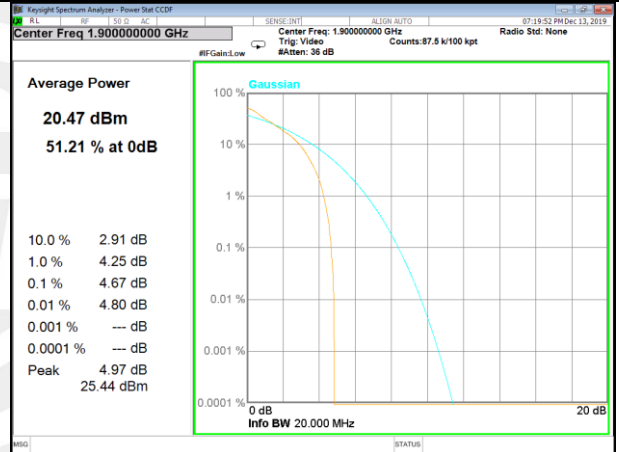

CAT-M_FDD_BAND-2

CAT-M_FDD_BAND-2

B2_1_Q16_Middle_

B2_5_Q16_Middle_

B2_1_QPSK_High_

B2_6_QPSK_High_

B2_1_Q16_High_

B2_5_Q16_High_