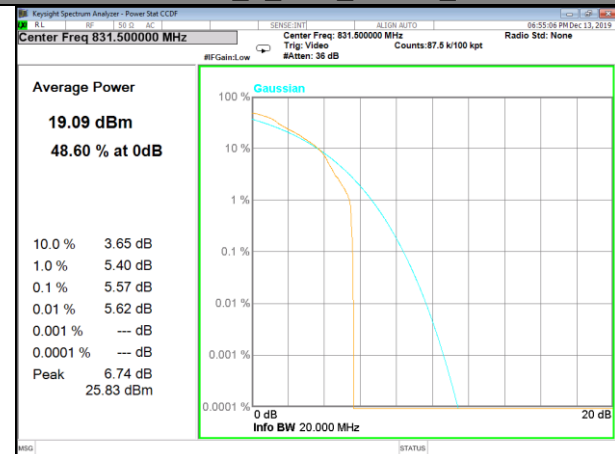

B26_1_Q16_Middle_