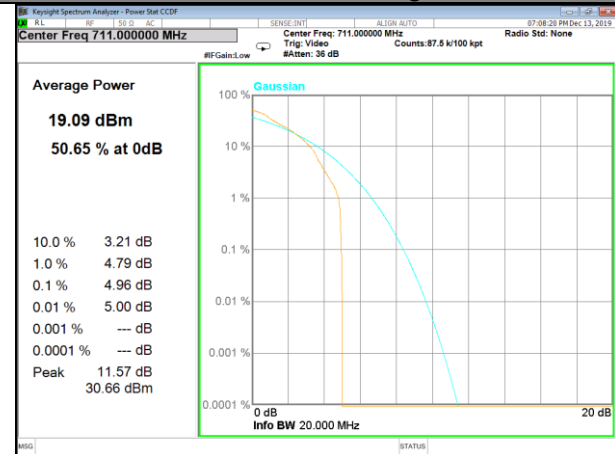

CAT-M_FDD_BAND-12

CAT-M_FDD_BAND-12

B12_1_Q16_Middle_

B12_5_Q16_Middle_

B12_1_QPSK_High_

B12_6_QPSK_High_

B12_1_Q16_High_

B12_5_Q16_High_