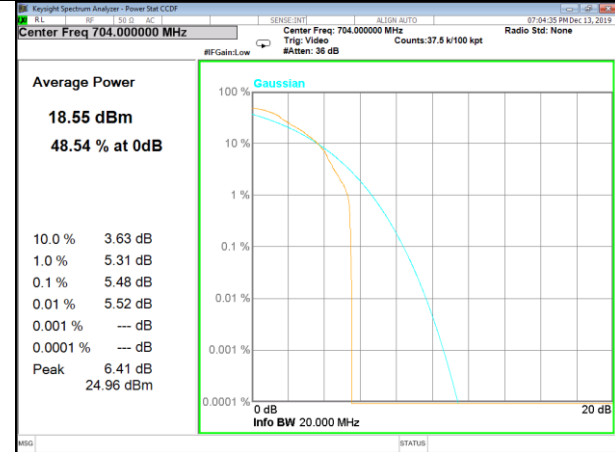

CAT-M_FDD_BAND-12

CAT-M_FDD_BAND-12

B12_1_QPSK_Lower_