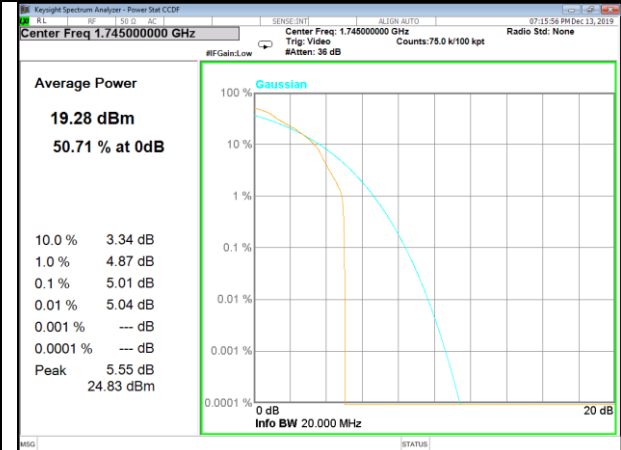

CAT-M_FDD_BAND-4

CAT-M_FDD_BAND-4

B4_1_Q16_Middle_

B4_5_Q16_Middle_

B4_1_QPSK_High_

B4_6_QPSK_High_

B4_1_Q16_High_

B4_5_Q16_High_