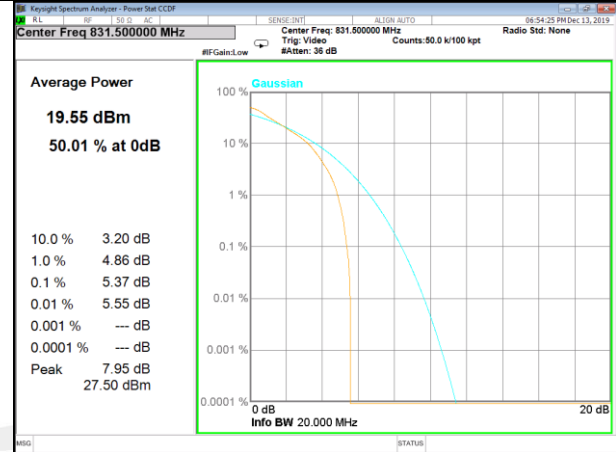

B26_6_QPSK_Middle_