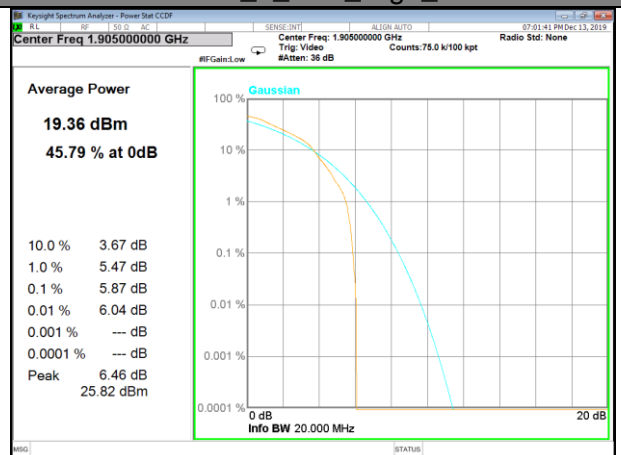

B25_1_Q16_Middle_

B25_5_Q16_Middle_

B25_1_QPSK_High_

B25_6_QPSK_High_

B25_1_Q16_High_

B25_5_Q16_High_

CAT-M_FDD_BAND-26

CAT-M_FDD_BAND-26