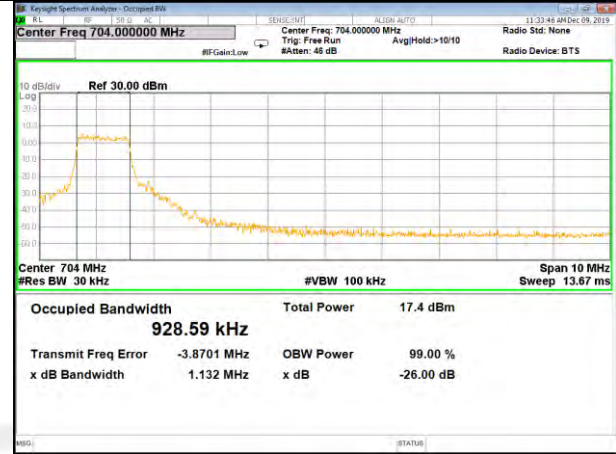

B12\_Q16\_5M\_Mid\_26BW-99%

B12\_QPSK\_5M\_High\_26BW-99%

B12\_Q16\_5M\_High\_26BW-99%

CAT-M\_FDD\_BAND-12

CAT-M\_FDD\_BAND-12

B12\_QPSK\_10M\_Low\_26BW-99%

B12\_Q16\_10M\_Low\_26BW-99%

B12\_QPSK\_10M\_Mid\_26BW-99%