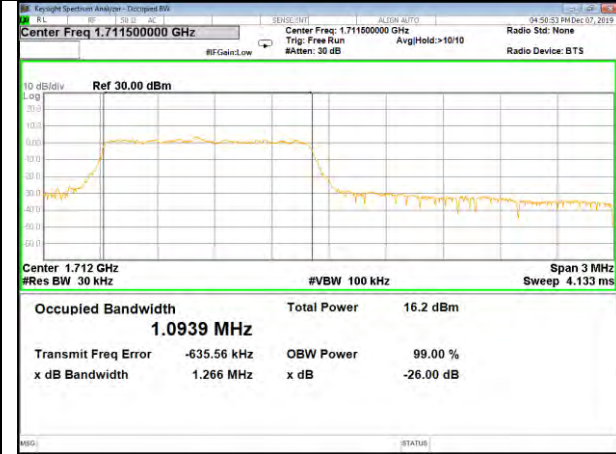

CAT-M_FDD_BAND-4

CAT-M_FDD_BAND-4

QPSK_3M_Lower_(26BW and 99%)