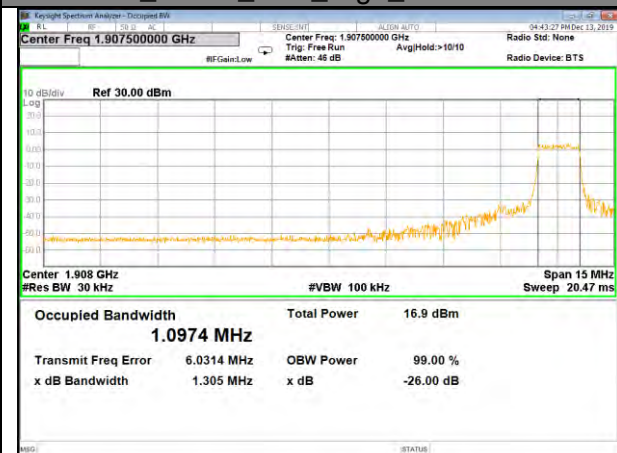

CAT-M\_FDD\_BAND-25

B25\_QPSK\_15M\_Low\_26BW-99%

B25\_Q16\_15M\_Low\_26BW-99%

B25\_QPSK\_15M\_Mid\_26BW-99%

B25\_Q16\_15M\_Mid\_26BW-99%

B25\_QPSK\_15M\_High\_26BW-99%

B25\_Q16\_15M\_High\_26BW-99%

CAT-M\_FDD\_BAND-25