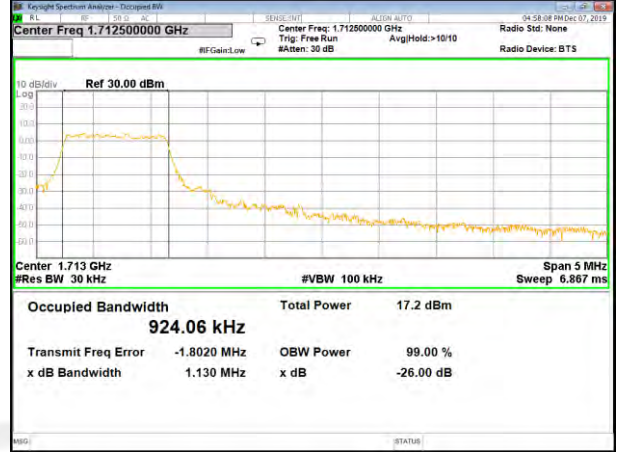

16QAM_5M_Lower_(26BW and 99%)