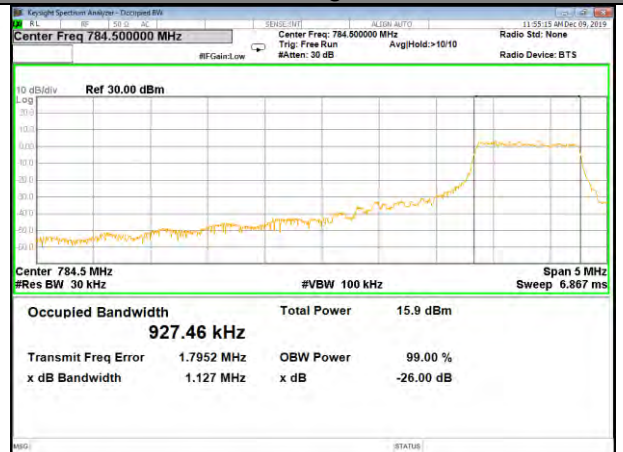

B13_Q16_5M_High_26BW-99%