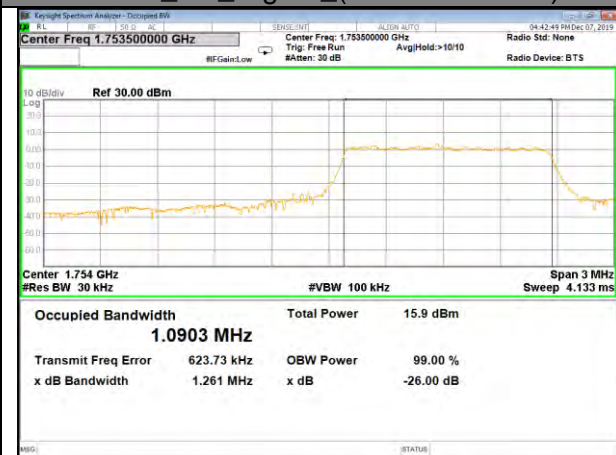

QPSK\_3M\_Lower\_(26BW and 99%)

16QAM\_3M\_Lower\_(26BW and 99%)

QPSK\_3M\_Middle\_(26BW and 99%)

16QAM\_3M\_Middle\_(26BW and 99%)

QPSK\_3M\_Higher\_(26BW and 99%)

16QAM\_3M\_Higher\_(26BW and 99%)

CAT-M\_FDD\_BAND-4