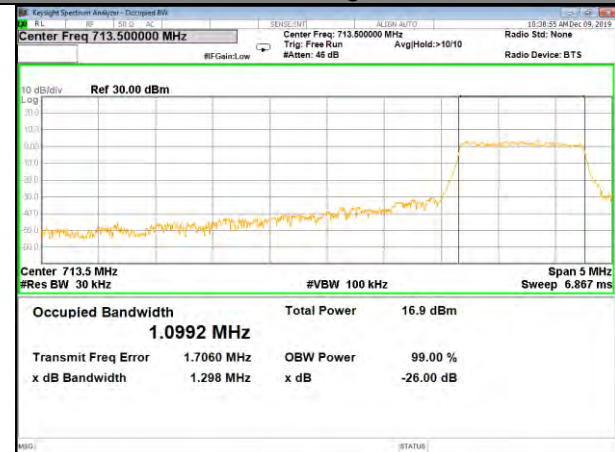

B12_QPSK_5M_High_26BW-99%