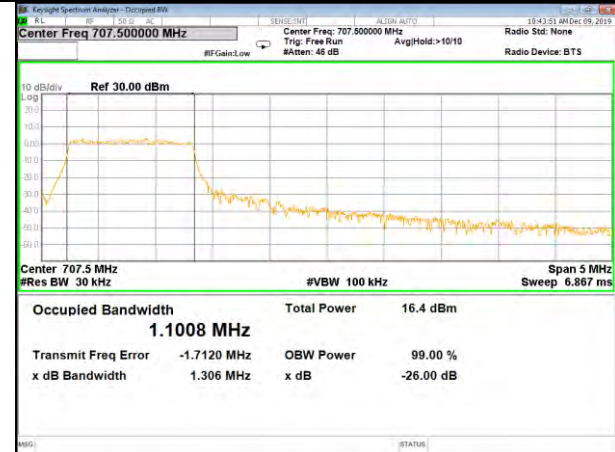

B12\_Q16\_3M\_Mid\_26BW-99%

B12\_QPSK\_3M\_High\_26BW-99%

B12\_Q16\_3M\_High\_26BW-99%

CAT-M\_FDD\_BAND-12

CAT-M\_FDD\_BAND-12

B12\_QPSK\_5M\_Low\_26BW-99%

B12\_Q16\_5M\_Low\_26BW-99%

B12\_QPSK\_5M\_Mid\_26BW-99%