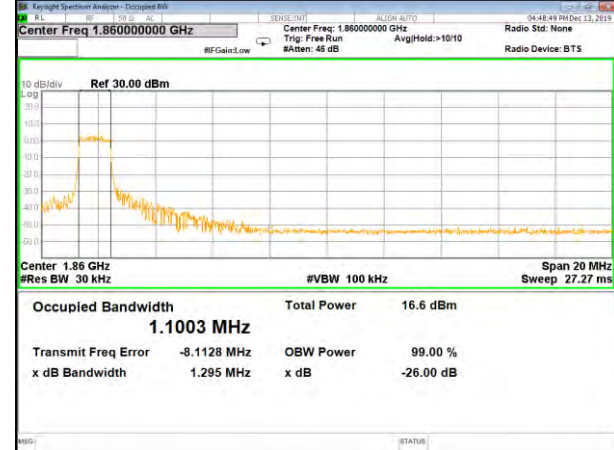

CAT-M_FDD_BAND-25

CAT-M_FDD_BAND-25

B25_QPSK_20M_Low_26BW-99%