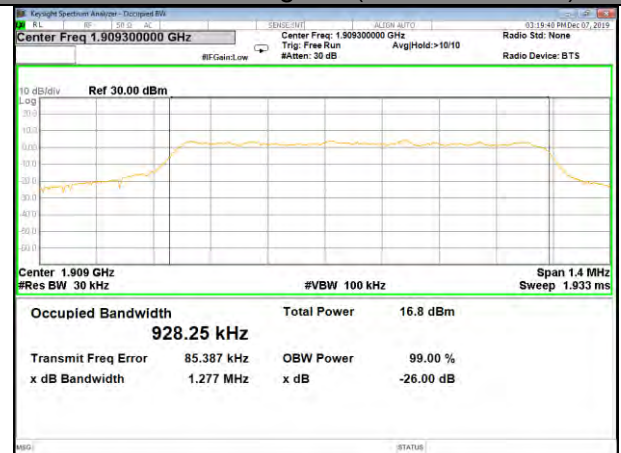

16QAM_1.4M_Higher_(26BW and 99%)