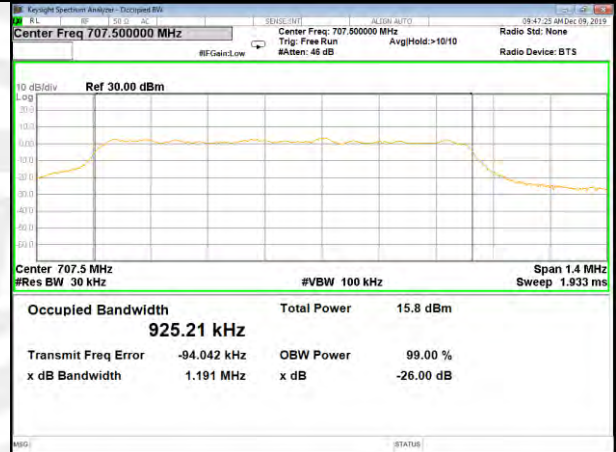

B12_Q16_1.4M_Mid_26BW-99%