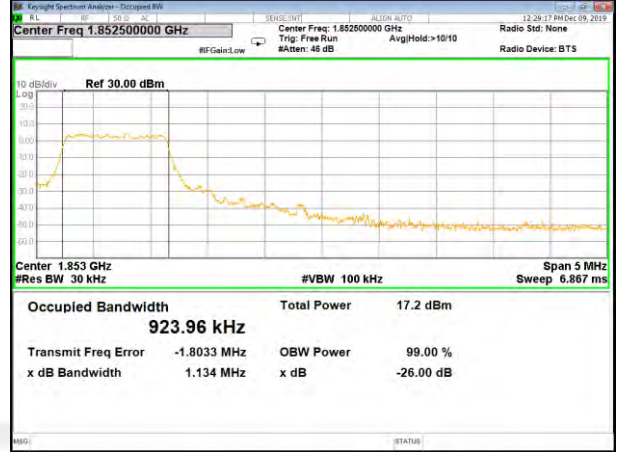

B25_Q16_5M_Low_26BW-99%