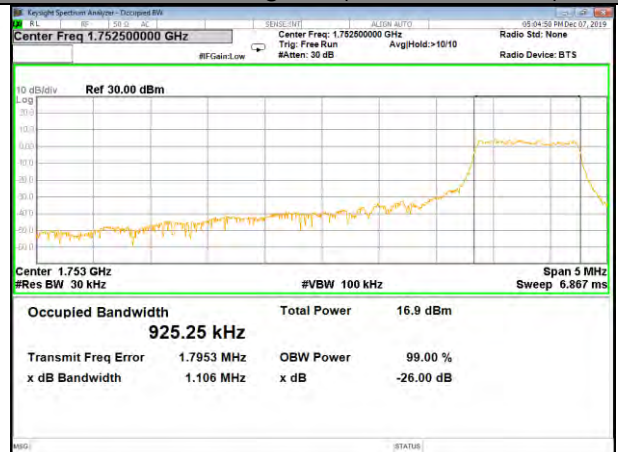

CAT-M\_FDD\_BAND-4

QPSK\_5M\_Lower\_(26BW and 99%)

16QAM\_5M\_Lower\_(26BW and 99%)

QPSK\_5M\_Middle\_(26BW and 99%)

16QAM\_5M\_Middle\_(26BW and 99%)

QPSK\_5M\_Higher\_(26BW and 99%)

16QAM\_5M\_Higher\_(26BW and 99%)