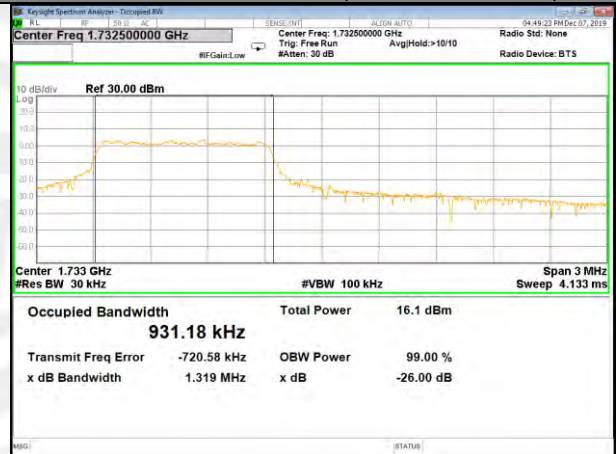

QPSK\_3M\_Lower\_(26BW and 99%)

16QAM\_3M\_Lower\_(26BW and 99%)

QPSK\_3M\_Middle\_(26BW and 99%)

16QAM\_3M\_Middle\_(26BW and 99%)

QPSK\_3M\_Higher\_(26BW and 99%)

16QAM\_3M\_Higher\_(26BW and 99%)

CAT-M\_FDD\_BAND-4