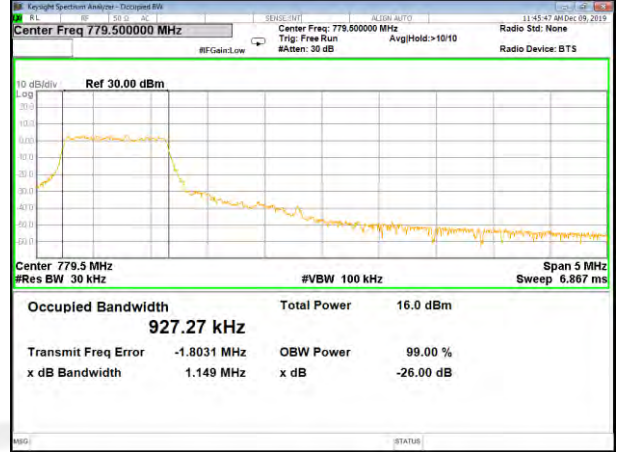

B12\_Q16\_10M\_Mid\_26BW-99%

B12\_QPSK\_10M\_High\_26BW-99%

B12\_Q16\_10M\_High\_26BW-99%

CAT-M\_FDD\_BAND-13

CAT-M\_FDD\_BAND-13

B13\_QPSK\_5M\_Low\_26BW-99%

B13\_Q16\_5M\_Low\_26BW-99%

B13\_QPSK\_5M\_Mid\_26BW-99%