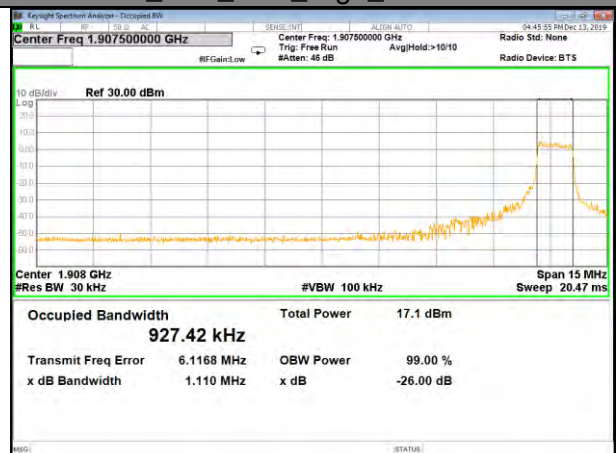

CAT-M\_FDD\_BAND-25

B25\_QPSK\_15M\_Low\_26BW-99%

B25\_Q16\_15M\_Low\_26BW-99%

B25\_QPSK\_15M\_Mid\_26BW-99%

B25\_Q16\_15M\_Mid\_26BW-99%

B25\_QPSK\_15M\_High\_26BW-99%

B25\_Q16\_15M\_High\_26BW-99%

CAT-M\_FDD\_BAND-25