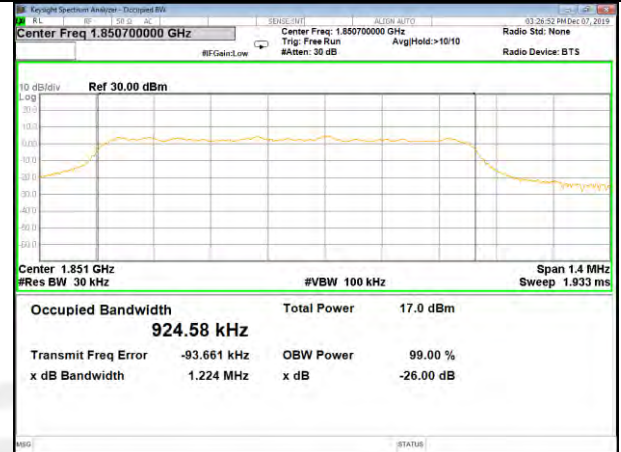

26BW and 99%  
CAT-M\_FDD\_BAND-2

CAT-M\_FDD\_BAND-2

QPSK\_1.4M\_Lower\_(26BW and 99%)

16QAM\_1.4M\_Lower\_(26BW and 99%)

QPSK\_1.4M\_Middle\_(26BW and 99%)

16QAM\_1.4M\_Middle\_(26BW and 99%)

QPSK\_1.4M\_Higher\_(26BW and 99%)