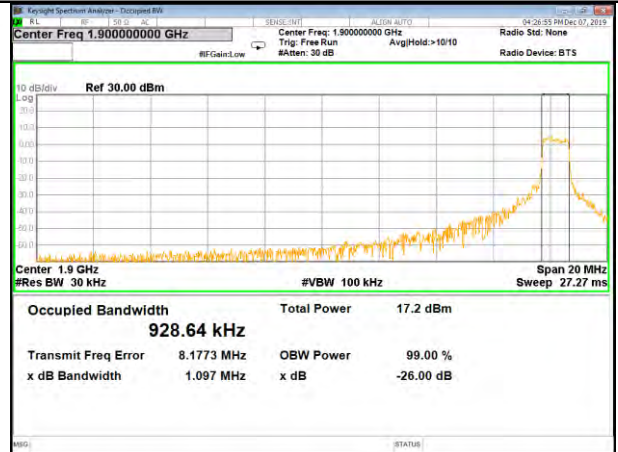

QPSK\_20M\_Middle\_(26BW and 99%)

16QAM\_20M\_Middle\_(26BW and 99%)

QPSK\_20M\_Higher\_(26BW and 99%)

16QAM\_20M\_Higher\_(26BW and 99%)

CAT-M\_FDD\_BAND-4

CAT-M\_FDD\_BAND-4

QPSK\_1.4M\_Lower\_(26BW and 99%)