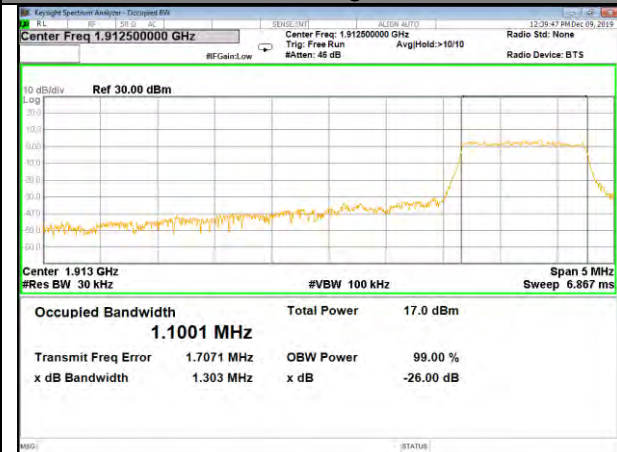

CAT-M\_FDD\_BAND-25

B25\_QPSK\_5M\_Low\_26BW-99%

B25\_Q16\_5M\_Low\_26BW-99%

B25\_QPSK\_5M\_Mid\_26BW-99%

B25\_Q16\_5M\_Mid\_26BW-99%

B25\_QPSK\_5M\_High\_26BW-99%

B25\_Q16\_5M\_High\_26BW-99%

CAT-M\_FDD\_BAND-25