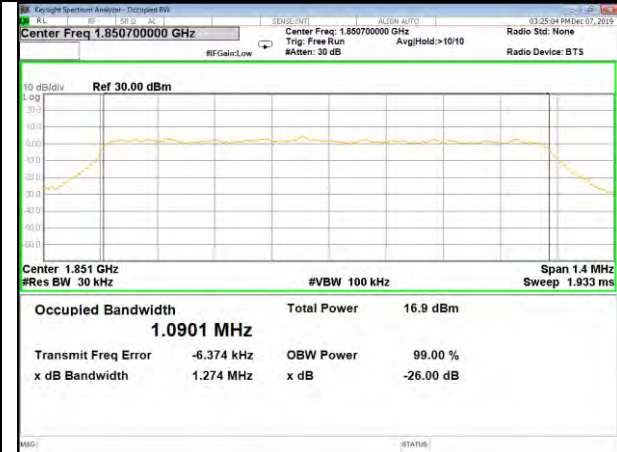

26BW and 99%  
CAT-M\_FDD\_BAND-2

CAT-M\_FDD\_BAND-2

QPSK\_1.4M\_Lower\_(26BW and 99%)

16QAM\_1.4M\_Lower\_(26BW and 99%)

QPSK\_1.4M\_Middle\_(26BW and 99%)

16QAM\_1.4M\_Middle\_(26BW and 99%)

QPSK\_1.4M\_Higher\_(26BW and 99%)