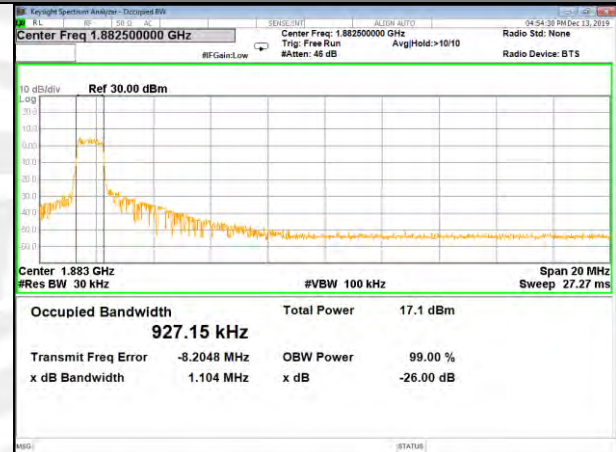

CAT-M\_FDD\_BAND-25

B25\_QPSK\_20M\_Low\_26BW-99%

B25\_Q16\_20M\_Low\_26BW-99%

B25\_QPSK\_20M\_Mid\_26BW-99%

B25\_Q16\_20M\_Mid\_26BW-99%

B25\_QPSK\_20M\_High\_26BW-99%

B25\_Q16\_20M\_High\_26BW-99%

CAT-M\_FDD\_BAND-26