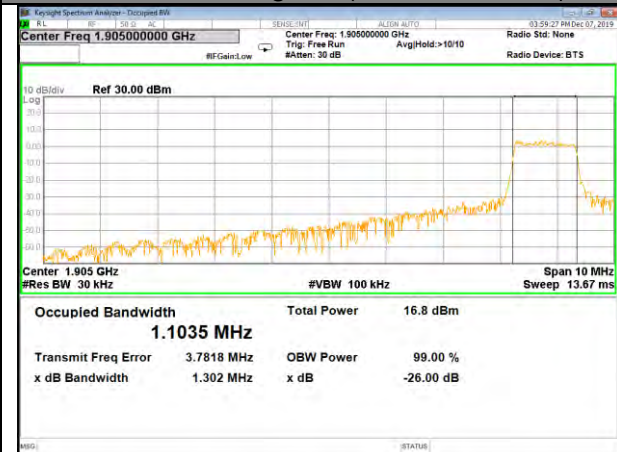

QPSK_10M_Higher_(26BW and 99%)