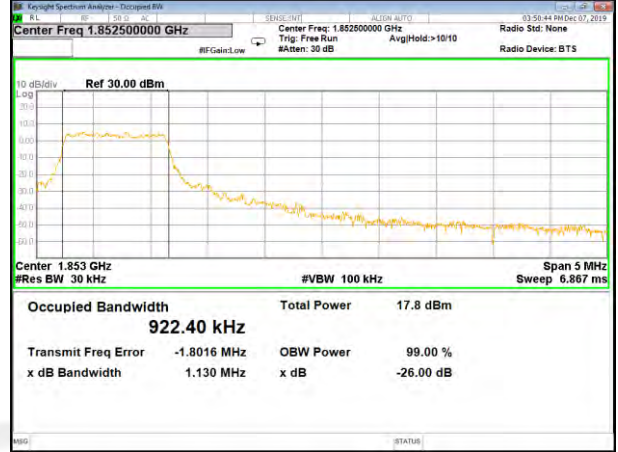

16QAM\_3M\_Higher\_(26BW and 99%)

CAT-M\_FDD\_BAND-2

CAT-M\_FDD\_BAND-2

QPSK\_5M\_Lower\_(26BW and 99%)

16QAM\_5M\_Lower\_(26BW and 99%)

QPSK\_5M\_Middle\_(26BW and 99%)

16QAM\_5M\_Middle\_(26BW and 99%)

QPSK\_5M\_Higher\_(26BW and 99%)