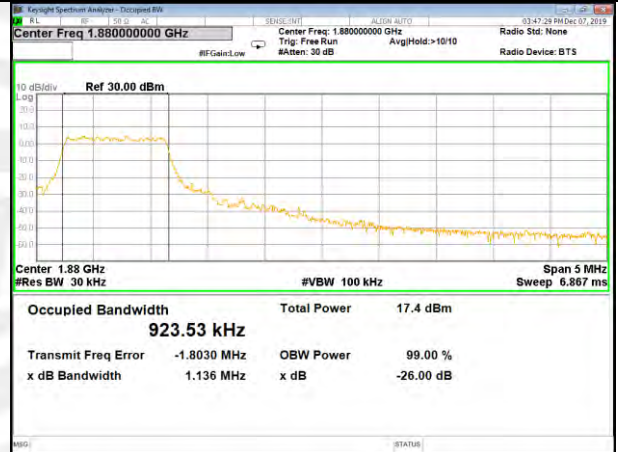

16QAM\_3M\_Higher\_(26BW and 99%)

CAT-M\_FDD\_BAND-2

CAT-M\_FDD\_BAND-2

QPSK\_5M\_Lower\_(26BW and 99%)

16QAM\_5M\_Lower\_(26BW and 99%)

QPSK\_5M\_Middle\_(26BW and 99%)

16QAM\_5M\_Middle\_(26BW and 99%)

QPSK\_5M\_Higher\_(26BW and 99%)