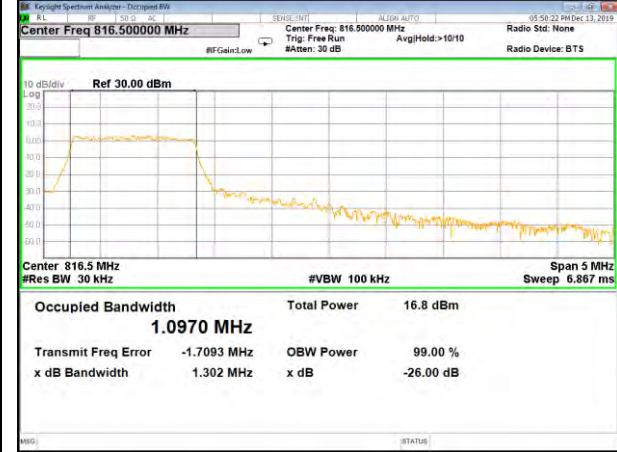

CAT-M_FDD_BAND-26

CAT-M_FDD_BAND-26

B26_QPSK_5M_Low_26BW-99%