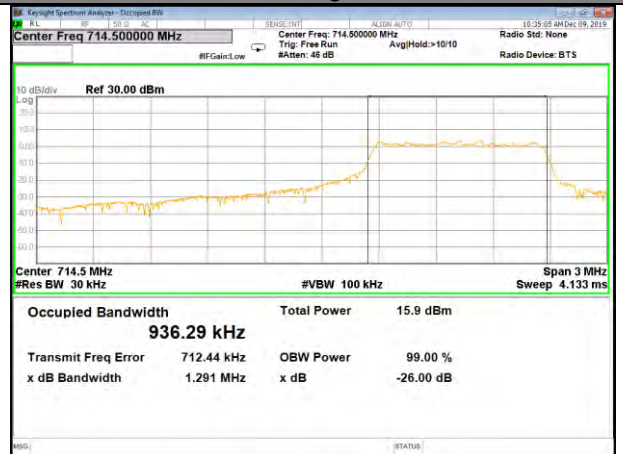

B12_Q16_3M_High_26BW-99%