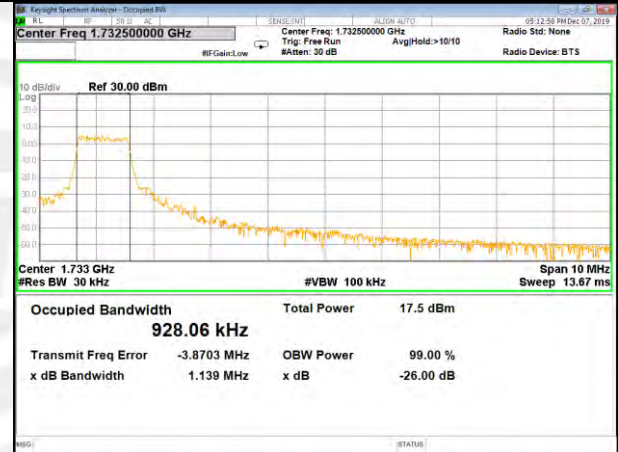

CAT-M\_FDD\_BAND-4

CAT-M\_FDD\_BAND-4

QPSK\_10M\_Lower\_(26BW and 99%)

16QAM\_10M\_Lower\_(26BW and 99%)

QPSK\_10M\_Middle\_(26BW and 99%)

16QAM\_10M\_Middle\_(26BW and 99%)

QPSK\_10M\_Higher\_(26BW and 99%)