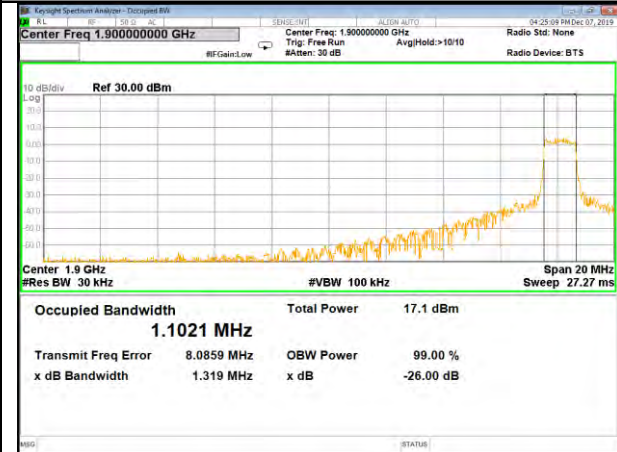

QPSK_20M_Higher_(26BW and 99%)