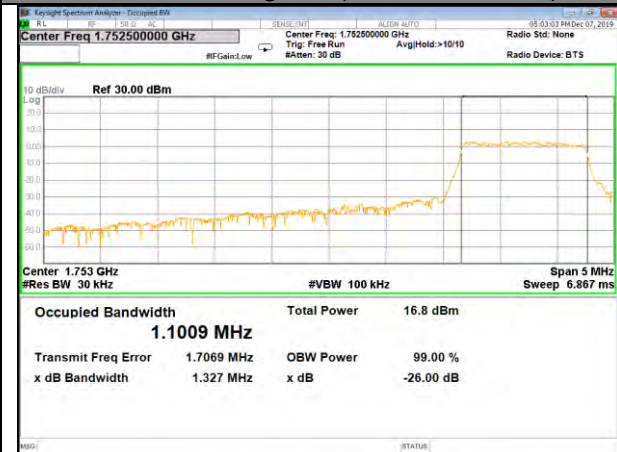

CAT-M\_FDD\_BAND-4

QPSK\_5M\_Lower\_(26BW and 99%)

16QAM\_5M\_Lower\_(26BW and 99%)

QPSK\_5M\_Middle\_(26BW and 99%)

16QAM\_5M\_Middle\_(26BW and 99%)

QPSK\_5M\_Higher\_(26BW and 99%)

16QAM\_5M\_Higher\_(26BW and 99%)