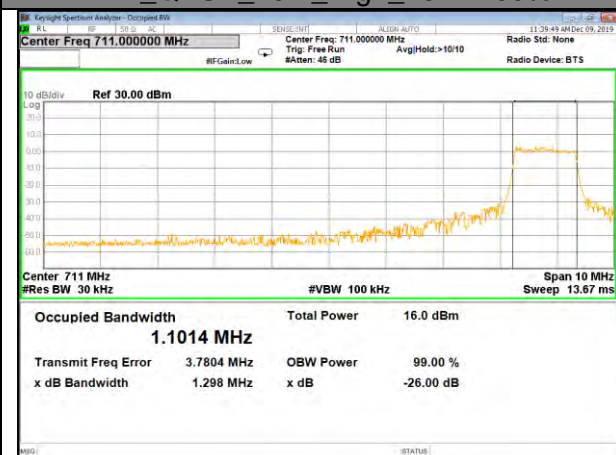

B12_QPSK_10M_High_26BW-99%