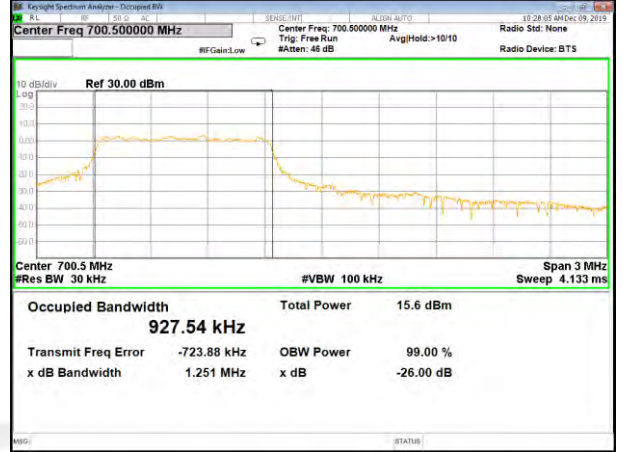

B12\_Q16\_1.4M\_Mid\_26BW-99%

B12\_QPSK\_1.4M\_High\_26BW-99%

B12\_Q16\_1.4M\_High\_26BW-99%

CAT-M\_FDD\_BAND-12

CAT-M\_FDD\_BAND-12

B12\_QPSK\_3M\_Low\_26BW-99%

B12\_Q16\_3M\_Low\_26BW-99%

B12\_QPSK\_3M\_Mid\_26BW-99%