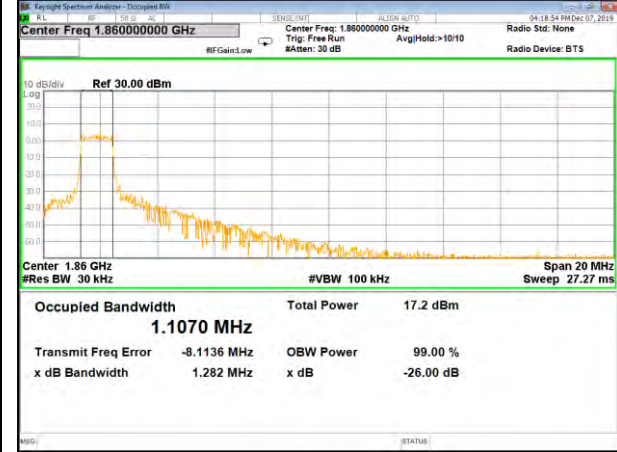

16QAM\_15M\_Middle\_(26BW and 99%)

QPSK\_15M\_Higher\_(26BW and 99%)

16QAM\_15M\_Higher\_(26BW and 99%)

CAT-M\_FDD\_BAND-2

CAT-M\_FDD\_BAND-2

QPSK\_20M\_Lower\_(26BW and 99%)

16QAM\_20M\_Lower\_(26BW and 99%)