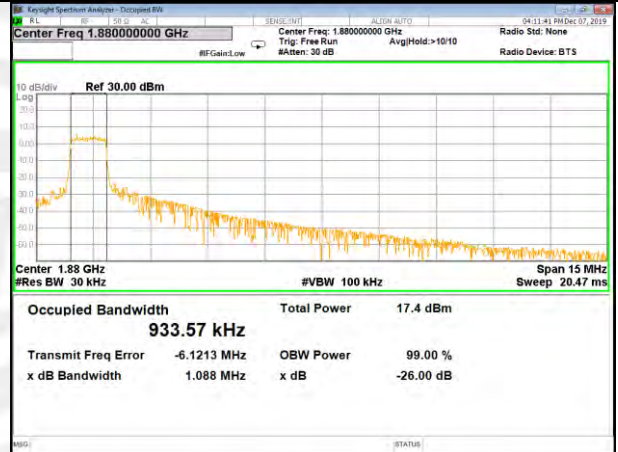

16QAM_15M_Middle_(26BW and 99%)