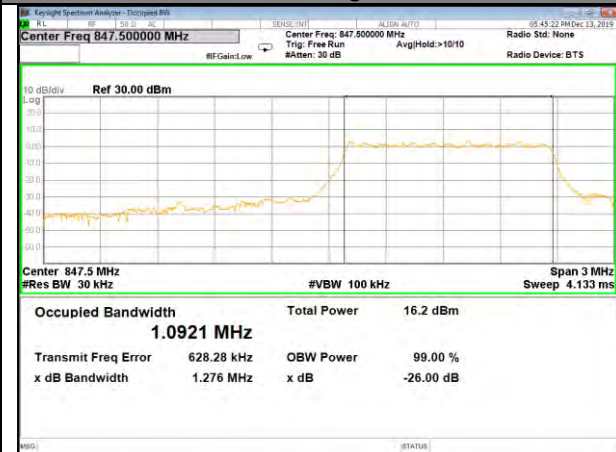

CAT-M\_FDD\_BAND-26

B26\_QPSK\_3M\_Low\_26BW-99%

B26\_Q16\_3M\_Low\_26BW-99%

B26\_QPSK\_3M\_Mid\_26BW-99%

B26\_Q16\_3M\_Mid\_26BW-99%

B26\_QPSK\_3M\_High\_26BW-99%

B26\_Q16\_3M\_High\_26BW-99%

CAT-M\_FDD\_BAND-26