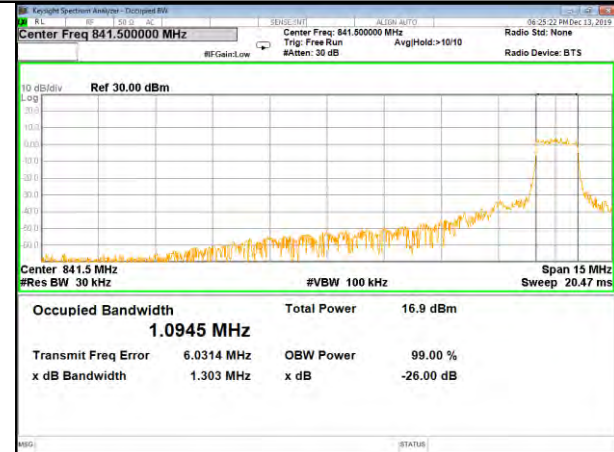

CAT-M\_FDD\_BAND-26

B26\_QPSK\_15M\_Low\_26BW-99%

B26\_Q16\_15M\_Low\_26BW-99%

B26\_QPSK\_15M\_Mid\_26BW-99%

B26\_Q16\_15M\_Mid\_26BW-99%

B26\_QPSK\_15M\_High\_26BW-99%

B26\_Q16\_15M\_High\_26BW-99%