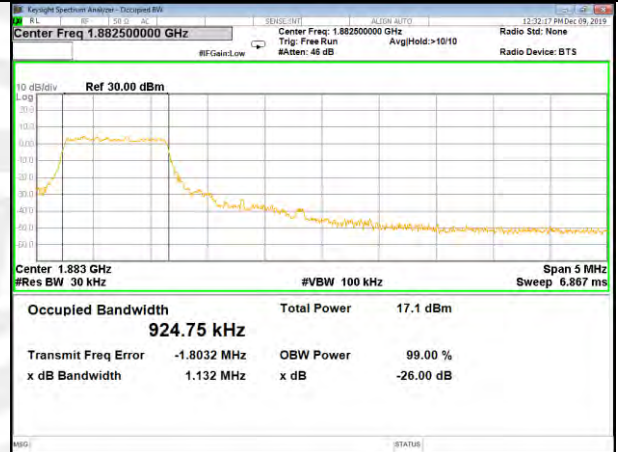

CAT-M\_FDD\_BAND-25

B25\_QPSK\_5M\_Low\_26BW-99%

B25\_Q16\_5M\_Low\_26BW-99%

B25\_QPSK\_5M\_Mid\_26BW-99%

B25\_Q16\_5M\_Mid\_26BW-99%

B25\_QPSK\_5M\_High\_26BW-99%

B25\_Q16\_5M\_High\_26BW-99%

CAT-M\_FDD\_BAND-25