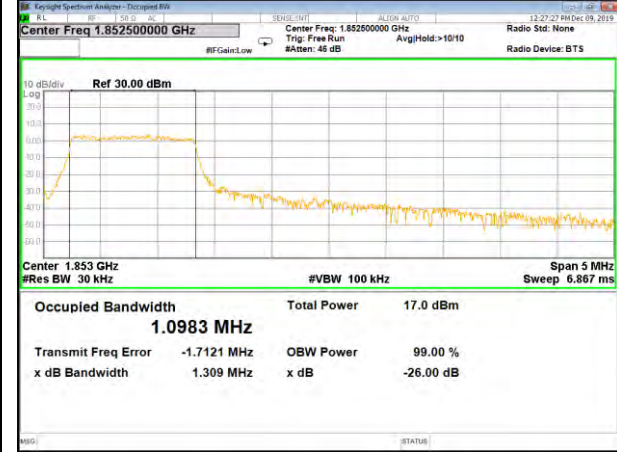

CAT-M_FDD_BAND-25

CAT-M_FDD_BAND-25

B25_QPSK_5M_Low_26BW-99%