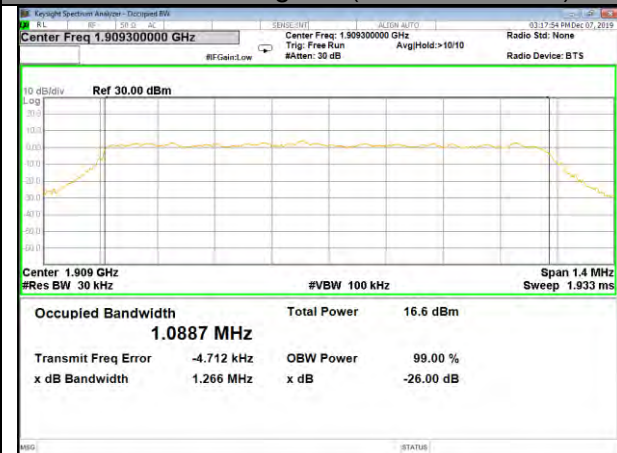

26BW and 99%  
CAT-M\_FDD\_BAND-2

CAT-M\_FDD\_BAND-2

QPSK\_1.4M\_Lower\_(26BW and 99%)

16QAM\_1.4M\_Lower\_(26BW and 99%)

QPSK\_1.4M\_Middle\_(26BW and 99%)

16QAM\_1.4M\_Middle\_(26BW and 99%)

QPSK\_1.4M\_Higher\_(26BW and 99%)