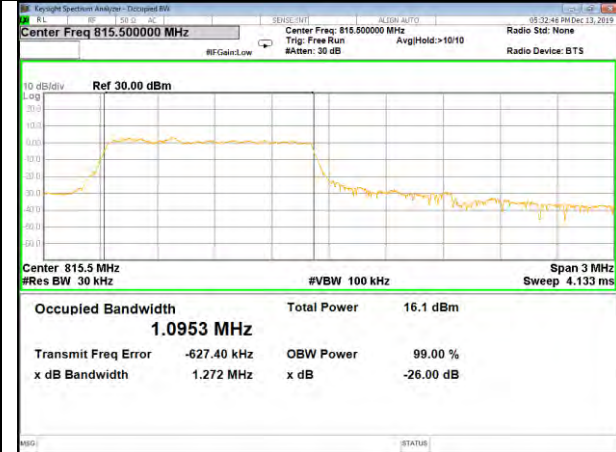

CAT-M_FDD_BAND-26

CAT-M_FDD_BAND-26

B26_QPSK_3M_Low_26BW-99%