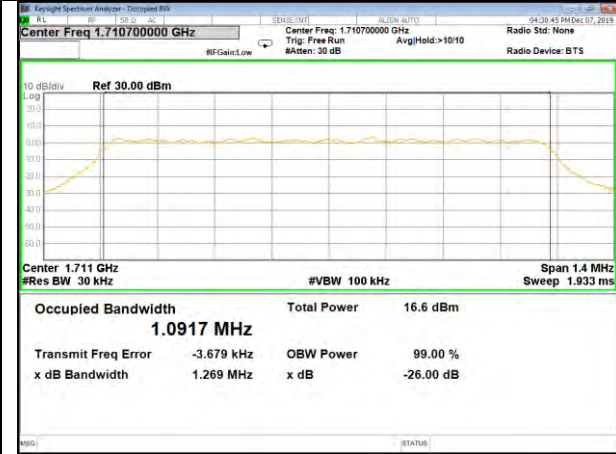

QPSK\_20M\_Middle\_(26BW and 99%)

16QAM\_20M\_Middle\_(26BW and 99%)

QPSK\_20M\_Higher\_(26BW and 99%)

16QAM\_20M\_Higher\_(26BW and 99%)

CAT-M\_FDD\_BAND-4

CAT-M\_FDD\_BAND-4

QPSK\_1.4M\_Lower\_(26BW and 99%)