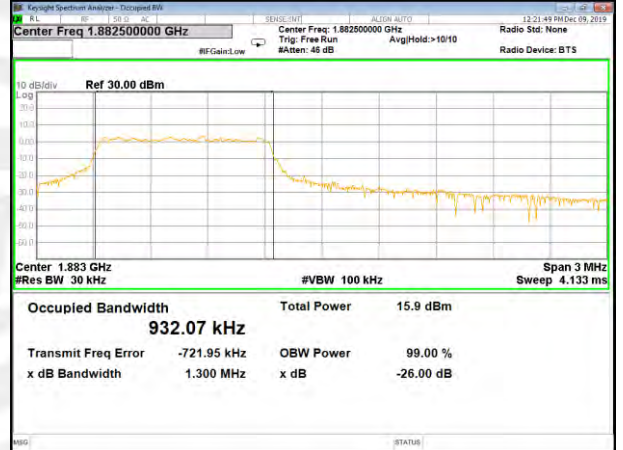

CAT-M\_FDD\_BAND-25

B25\_QPSK\_3M\_Low\_26BW-99%

B25\_Q16\_3M\_Low\_26BW-99%

B25\_QPSK\_3M\_Mid\_26BW-99%

B25\_Q16\_3M\_Mid\_26BW-99%

B25\_QPSK\_3M\_High\_26BW-99%

B25\_Q16\_3M\_High\_26BW-99%

CAT-M\_FDD\_BAND-25