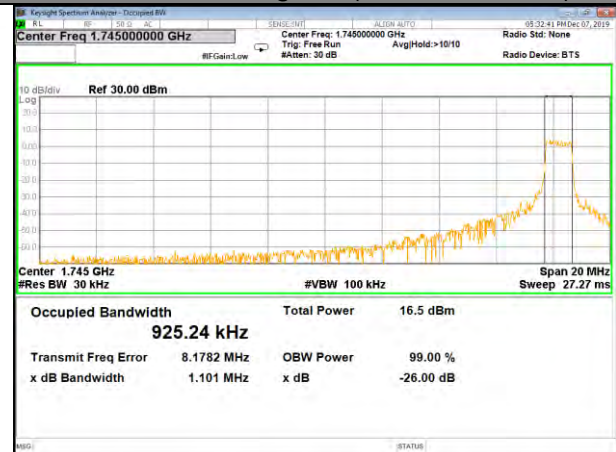

16QAM_20M_Higher_(26BW and 99%)