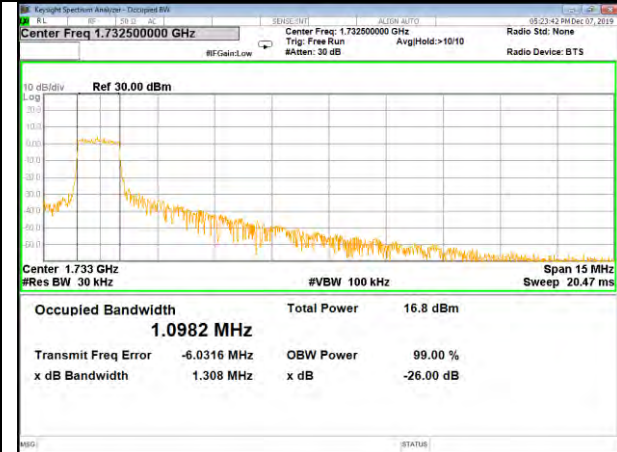

16QAM\_10M\_Higher\_(26BW and 99%)

CAT-M\_FDD\_BAND-4

CAT-M\_FDD\_BAND-4

QPSK\_15M\_Lower\_(26BW and 99%)

16QAM\_15M\_Lower\_(26BW and 99%)

QPSK\_15M\_Middle\_(26BW and 99%)

16QAM\_15M\_Middle\_(26BW and 99%)