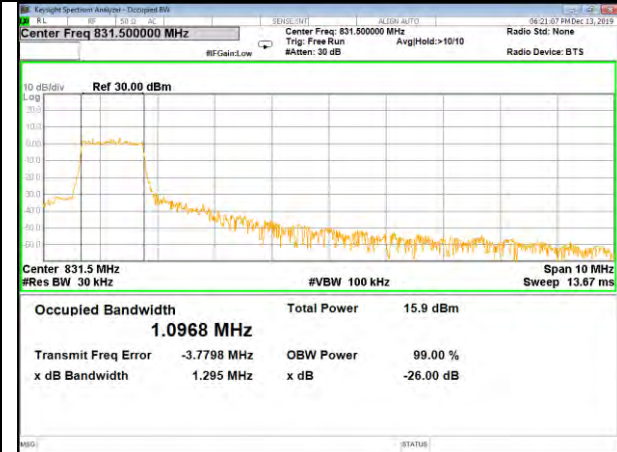

CAT-M\_FDD\_BAND-26

B26\_QPSK\_10M\_Low\_26BW-99%

B26\_Q16\_10M\_Low\_26BW-99%

B26\_QPSK\_10M\_Mid\_26BW-99%

B26\_Q16\_10M\_Mid\_26BW-99%

B26\_QPSK\_10M\_High\_26BW-99%

B26\_Q16\_10M\_High\_26BW-99%

CAT-M\_FDD\_BAND-26