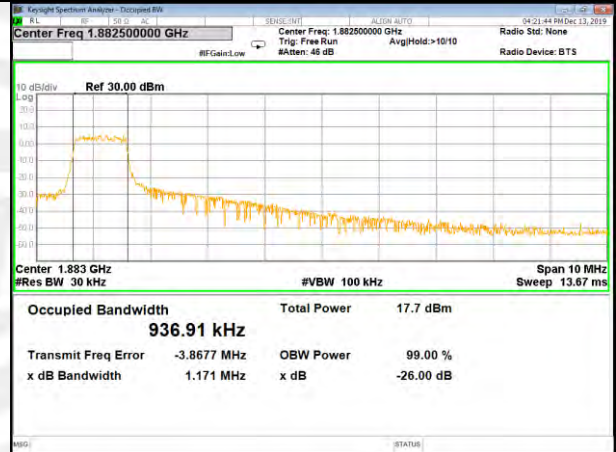

CAT-M\_FDD\_BAND-25

B25\_QPSK\_10M\_Low\_26BW-99%

B25\_Q16\_10M\_Low\_26BW-99%

B25\_QPSK\_10M\_Mid\_26BW-99%

B25\_Q16\_10M\_Mid\_26BW-99%

B25\_QPSK\_10M\_High\_26BW-99%

B25\_Q16\_10M\_High\_26BW-99%

CAT-M\_FDD\_BAND-25