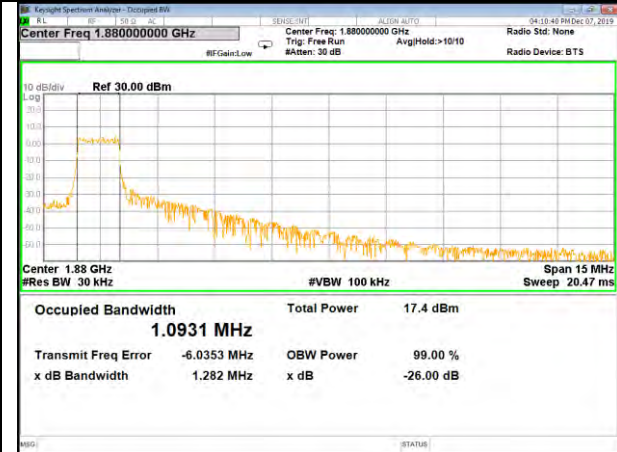

QPSK\_10M\_Higher\_(26BW and 99%)

16QAM\_10M\_Higher\_(26BW and 99%)

CAT-M\_FDD\_BAND-2

CAT-M\_FDD\_BAND-2

QPSK\_15M\_Lower\_(26BW and 99%)

16QAM\_15M\_Lower\_(26BW and 99%)

QPSK\_15M\_Middle\_(26BW and 99%)