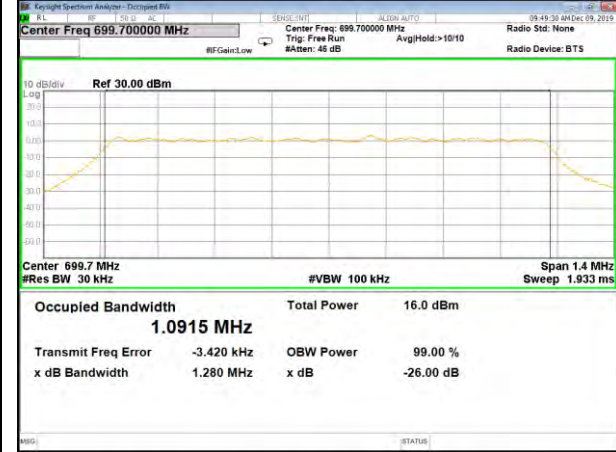

16QAM\_20M\_Middle\_(26BW and 99%)

QPSK\_20M\_Higher\_(26BW and 99%)

16QAM\_20M\_Higher\_(26BW and 99%)

CAT-M\_FDD\_BAND-12

CAT-M\_FDD\_BAND-12

B12\_QPSK\_1.4M\_Low\_26BW-99%

B12\_Q16\_1.4M\_Low\_26BW-99%

B12\_QPSK\_1.4M\_Mid\_26BW-99%