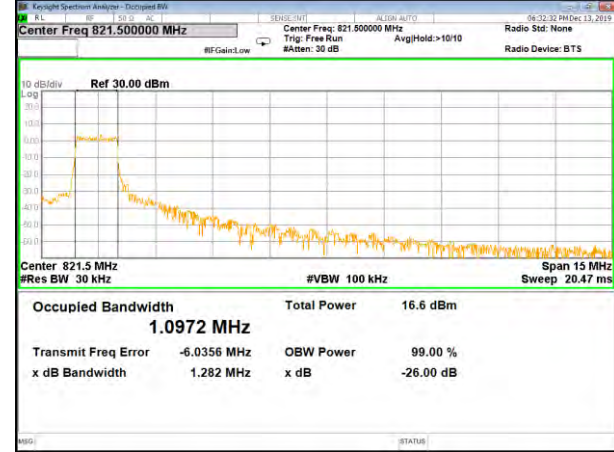

CAT-M_FDD_BAND-26

CAT-M_FDD_BAND-26

B26_QPSK_15M_Low_26BW-99%