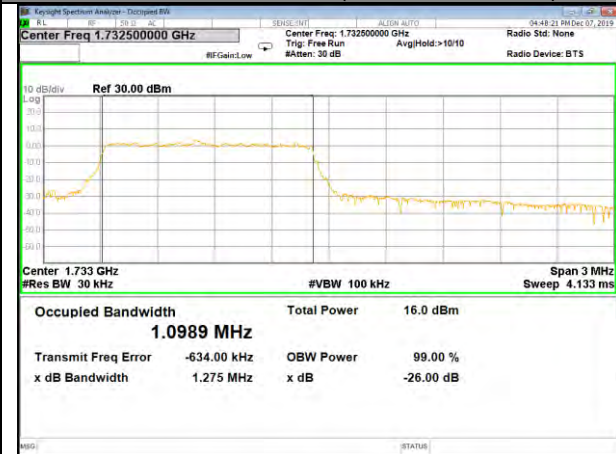

QPSK_3M_Middle_(26BW and 99%)