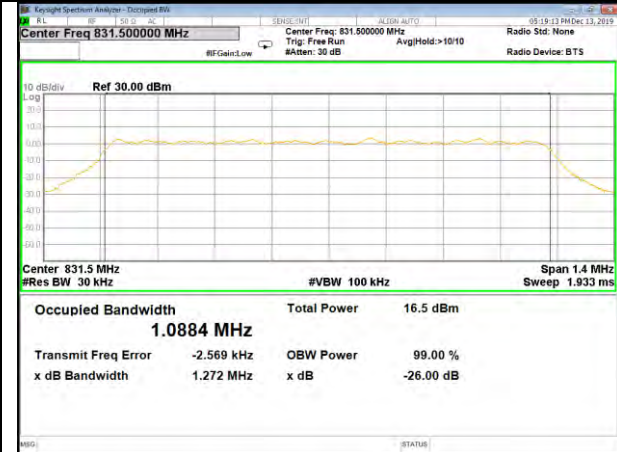

CAT-M\_FDD\_BAND-26

B26\_QPSK\_1.4M\_Low\_26BW-99%

B26\_Q16\_1.4M\_Low\_26BW-99%

B26\_QPSK\_1.4M\_Mid\_26BW-99%

B26\_Q16\_1.4M\_Mid\_26BW-99%

B26\_QPSK\_1.4M\_High\_26BW-99%

B26\_Q16\_1.4M\_High\_26BW-99%

CAT-M\_FDD\_BAND-26