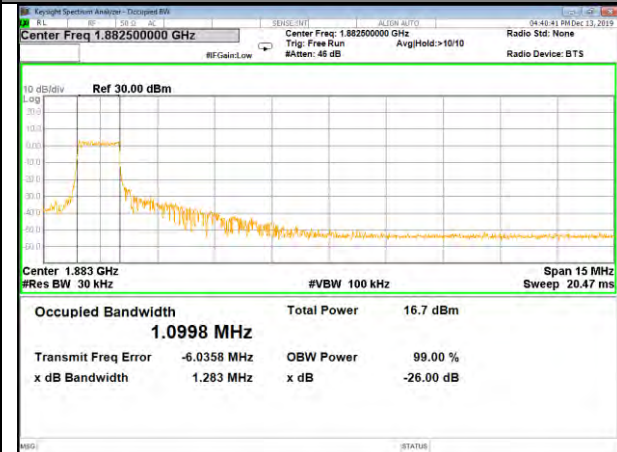

CAT-M\_FDD\_BAND-25

B25\_QPSK\_15M\_Low\_26BW-99%

B25\_Q16\_15M\_Low\_26BW-99%

B25\_QPSK\_15M\_Mid\_26BW-99%

B25\_Q16\_15M\_Mid\_26BW-99%

B25\_QPSK\_15M\_High\_26BW-99%

B25\_Q16\_15M\_High\_26BW-99%

CAT-M\_FDD\_BAND-25