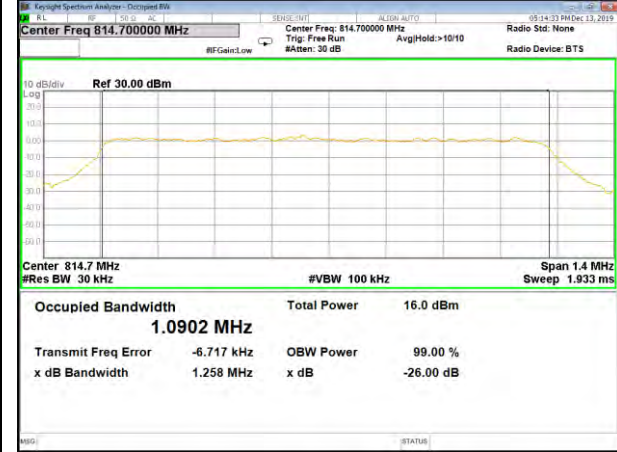

CAT-M_FDD_BAND-26

CAT-M_FDD_BAND-26

B26_QPSK_1.4M_Low_26BW-99%