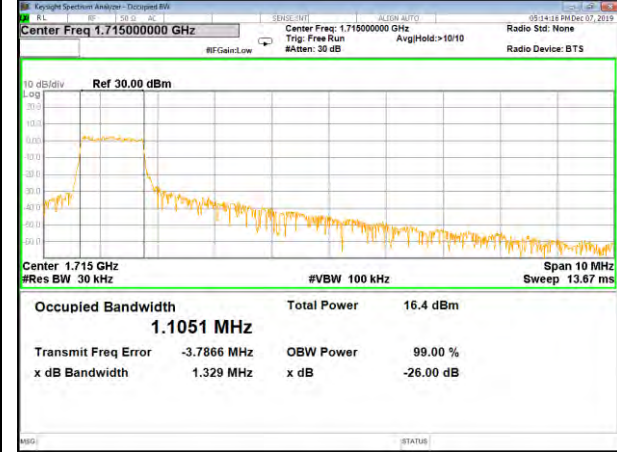

CAT-M_FDD_BAND-4

CAT-M_FDD_BAND-4

QPSK_10M_Lower_(26BW and 99%)