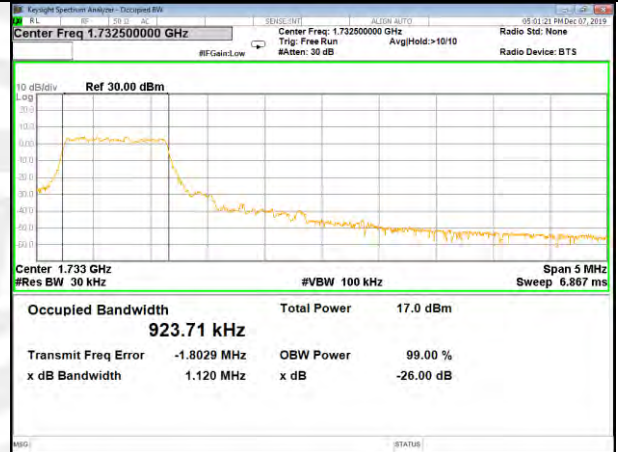

CAT-M\_FDD\_BAND-4

QPSK\_5M\_Lower\_(26BW and 99%)

16QAM\_5M\_Lower\_(26BW and 99%)

QPSK\_5M\_Middle\_(26BW and 99%)

16QAM\_5M\_Middle\_(26BW and 99%)

QPSK\_5M\_Higher\_(26BW and 99%)

16QAM\_5M\_Higher\_(26BW and 99%)