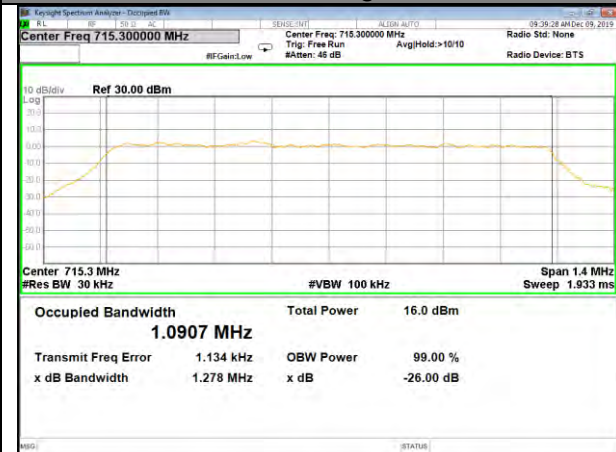

B12_QPSK_1.4M_High_26BW-99%