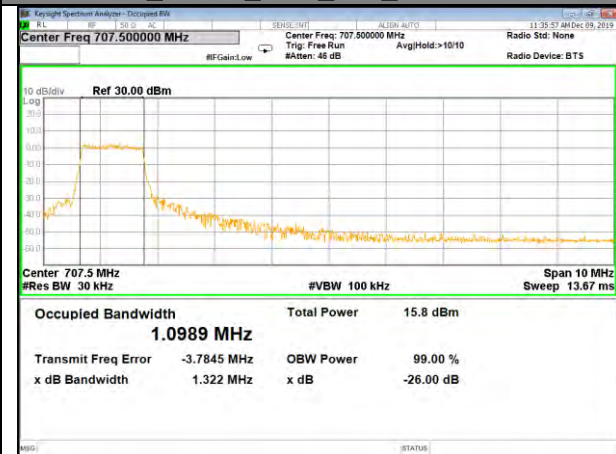

B12\_Q16\_5M\_Mid\_26BW-99%

B12\_QPSK\_5M\_High\_26BW-99%

B12\_Q16\_5M\_High\_26BW-99%

CAT-M\_FDD\_BAND-12

CAT-M\_FDD\_BAND-12

B12\_QPSK\_10M\_Low\_26BW-99%

B12\_Q16\_10M\_Low\_26BW-99%

B12\_QPSK\_10M\_Mid\_26BW-99%