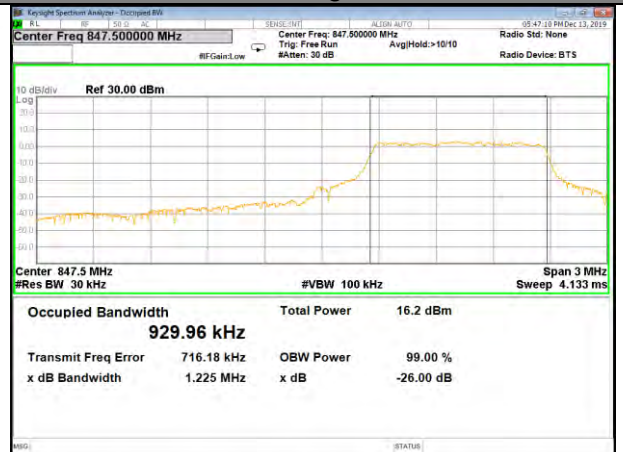

CAT-M\_FDD\_BAND-26

B26\_QPSK\_3M\_Low\_26BW-99%

B26\_Q16\_3M\_Low\_26BW-99%

B26\_QPSK\_3M\_Mid\_26BW-99%

B26\_Q16\_3M\_Mid\_26BW-99%

B26\_QPSK\_3M\_High\_26BW-99%

B26\_Q16\_3M\_High\_26BW-99%

CAT-M\_FDD\_BAND-26