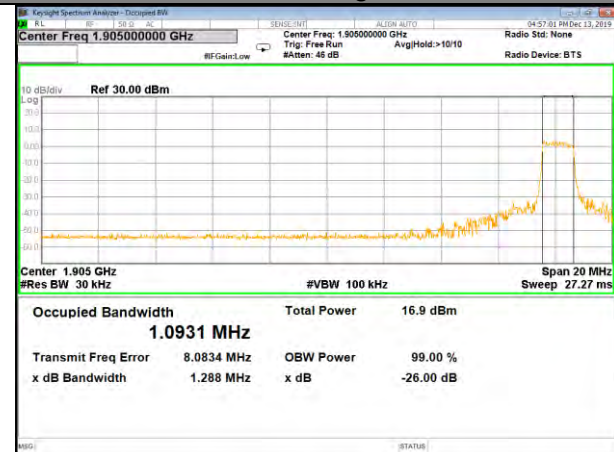

CAT-M\_FDD\_BAND-25

B25\_QPSK\_20M\_Low\_26BW-99%

B25\_Q16\_20M\_Low\_26BW-99%

B25\_QPSK\_20M\_Mid\_26BW-99%

B25\_Q16\_20M\_Mid\_26BW-99%

B25\_QPSK\_20M\_High\_26BW-99%

B25\_Q16\_20M\_High\_26BW-99%

CAT-M\_FDD\_BAND-26