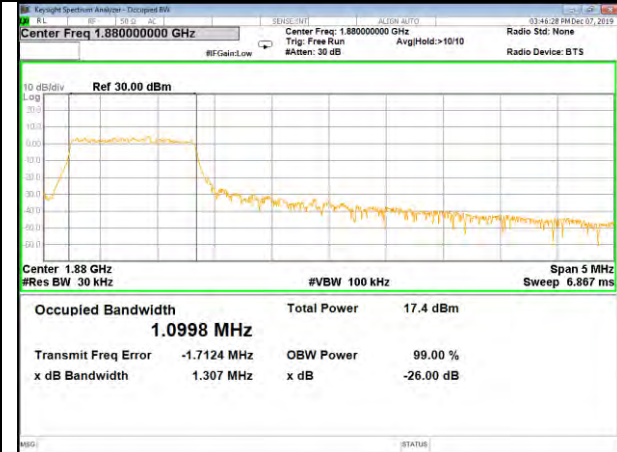

16QAM\_3M\_Higher\_(26BW and 99%)

CAT-M\_FDD\_BAND-2

CAT-M\_FDD\_BAND-2

QPSK\_5M\_Lower\_(26BW and 99%)

16QAM\_5M\_Lower\_(26BW and 99%)

QPSK\_5M\_Middle\_(26BW and 99%)

16QAM\_5M\_Middle\_(26BW and 99%)

QPSK\_5M\_Higher\_(26BW and 99%)