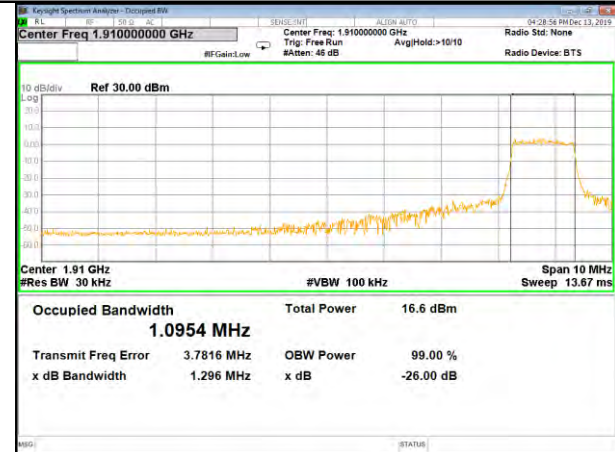

CAT-M\_FDD\_BAND-25

B25\_QPSK\_10M\_Low\_26BW-99%

B25\_Q16\_10M\_Low\_26BW-99%

B25\_QPSK\_10M\_Mid\_26BW-99%

B25\_Q16\_10M\_Mid\_26BW-99%

B25\_QPSK\_10M\_High\_26BW-99%

B25\_Q16\_10M\_High\_26BW-99%

CAT-M\_FDD\_BAND-25