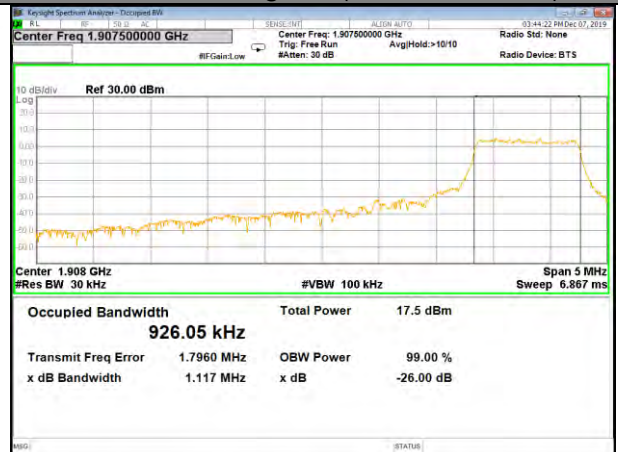

16QAM_5M_Higher_(26BW and 99%)