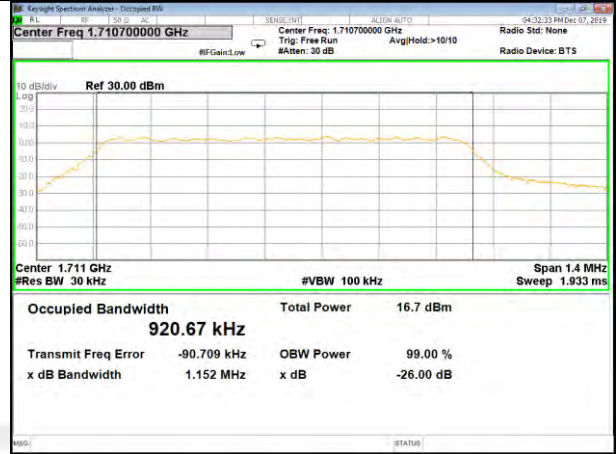

16QAM_1.4M_Lower_(26BW and 99%)