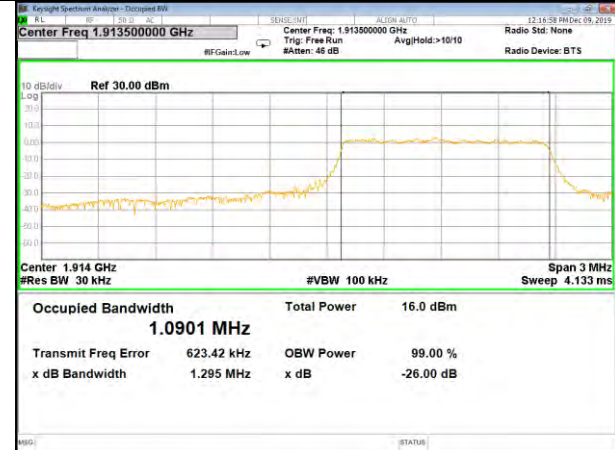

CAT-M\_FDD\_BAND-25

B25\_QPSK\_3M\_Low\_26BW-99%

B25\_Q16\_3M\_Low\_26BW-99%

B25\_QPSK\_3M\_Mid\_26BW-99%

B25\_Q16\_3M\_Mid\_26BW-99%

B25\_QPSK\_3M\_High\_26BW-99%

B25\_Q16\_3M\_High\_26BW-99%

CAT-M\_FDD\_BAND-25