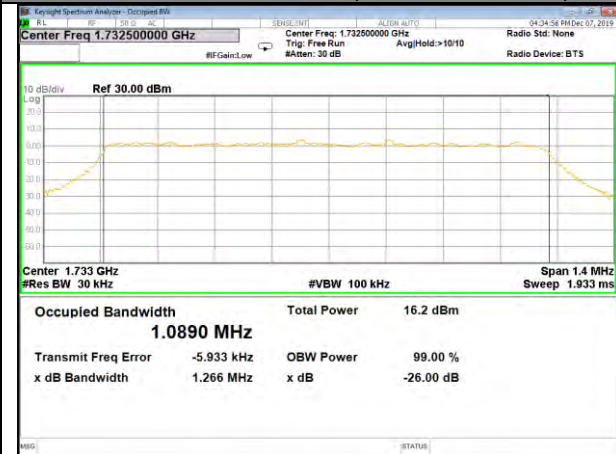

QPSK_1.4M_Middle_(26BW and 99%)