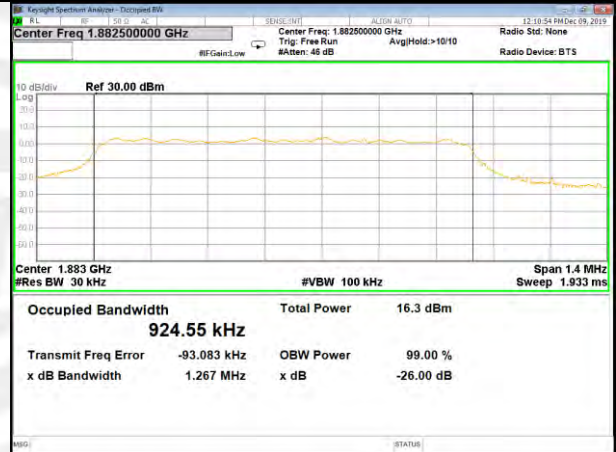

CAT-M\_FDD\_BAND-25

B25\_QPSK\_1.4M\_Low\_26BW-99%

B25\_Q16\_1.4M\_Low\_26BW-99%

B25\_QPSK\_1.4M\_Mid\_26BW-99%

B25\_Q16\_1.4M\_Mid\_26BW-99%

B25\_QPSK\_1.4M\_High\_26BW-99%

B25\_Q16\_1.4M\_High\_26BW-99%

CAT-M\_FDD\_BAND-25