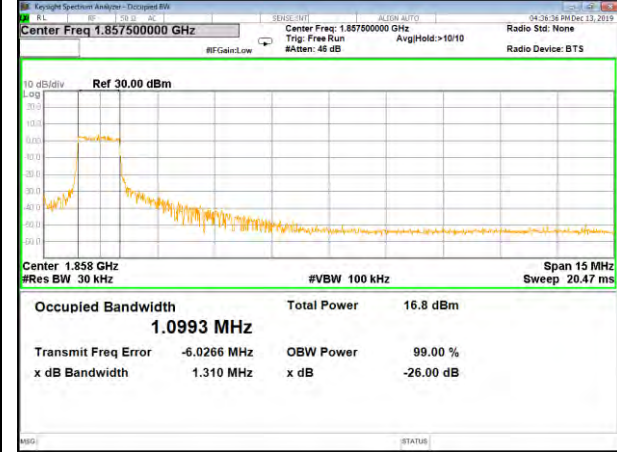

CAT-M_FDD_BAND-25

CAT-M_FDD_BAND-25

B25_QPSK_15M_Low_26BW-99%