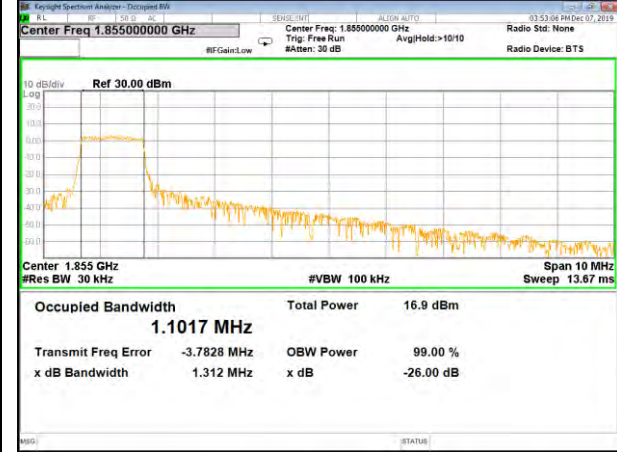

16QAM\_5M\_Higher\_(26BW and 99%)

CAT-M\_FDD\_BAND-2

CAT-M\_FDD\_BAND-2

QPSK\_10M\_Lower\_(26BW and 99%)

16QAM\_10M\_Lower\_(26BW and 99%)

QPSK\_10M\_Middle\_(26BW and 99%)

16QAM\_10M\_Middle\_(26BW and 99%)