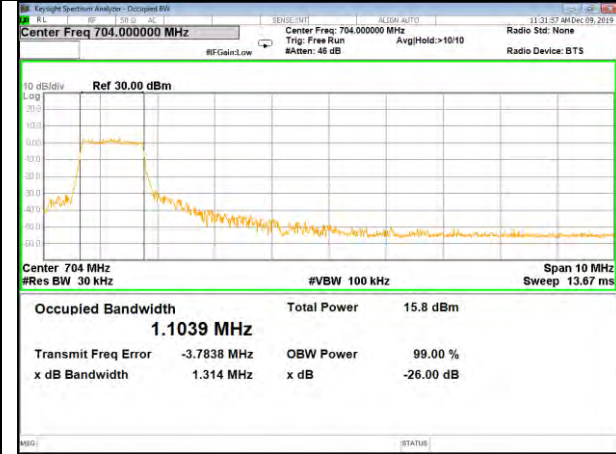

B12\_Q16\_5M\_Mid\_26BW-99%

B12\_QPSK\_5M\_High\_26BW-99%

B12\_Q16\_5M\_High\_26BW-99%

CAT-M\_FDD\_BAND-12

CAT-M\_FDD\_BAND-12

B12\_QPSK\_10M\_Low\_26BW-99%

B12\_Q16\_10M\_Low\_26BW-99%

B12\_QPSK\_10M\_Mid\_26BW-99%