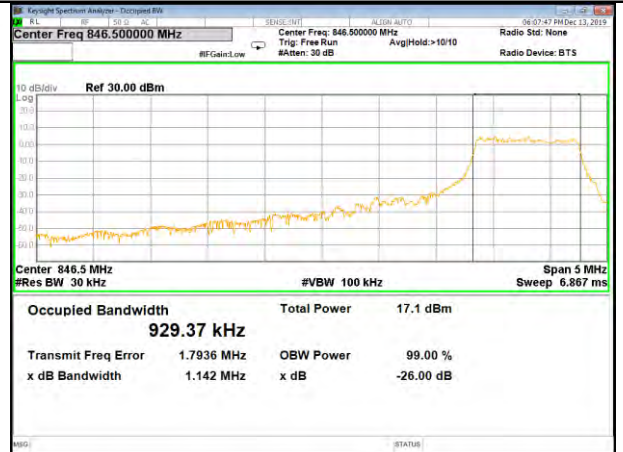

CAT-M\_FDD\_BAND-26

B26\_QPSK\_5M\_Low\_26BW-99%

B26\_Q16\_5M\_Low\_26BW-99%

B26\_QPSK\_5M\_Mid\_26BW-99%

B26\_Q16\_5M\_Mid\_26BW-99%

B26\_QPSK\_5M\_High\_26BW-99%

B26\_Q16\_5M\_High\_26BW-99%

CAT-M\_FDD\_BAND-26