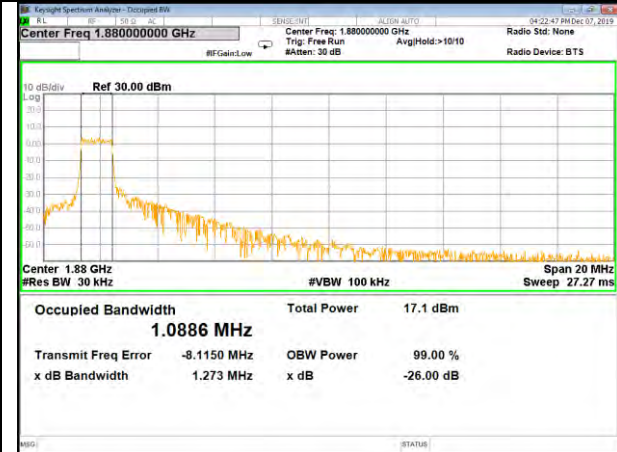

QPSK_20M_Middle_(26BW and 99%)