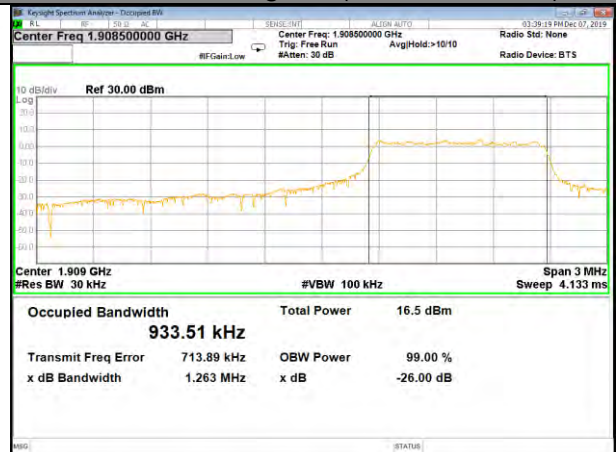

16QAM_3M_Higher_(26BW and 99%)