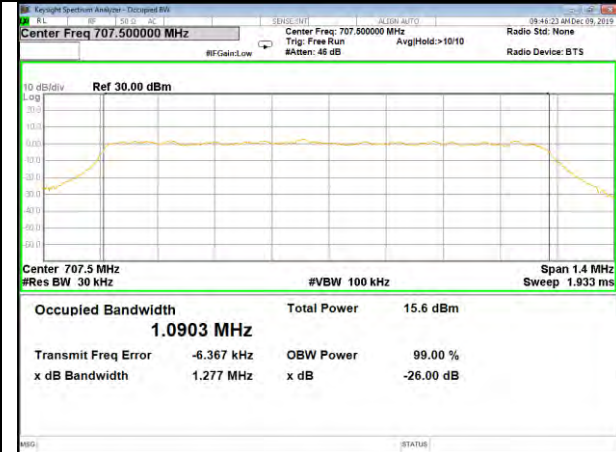

16QAM\_20M\_Middle\_(26BW and 99%)

QPSK\_20M\_Higher\_(26BW and 99%)

16QAM\_20M\_Higher\_(26BW and 99%)

CAT-M\_FDD\_BAND-12

CAT-M\_FDD\_BAND-12

B12\_QPSK\_1.4M\_Low\_26BW-99%

B12\_Q16\_1.4M\_Low\_26BW-99%

B12\_QPSK\_1.4M\_Mid\_26BW-99%