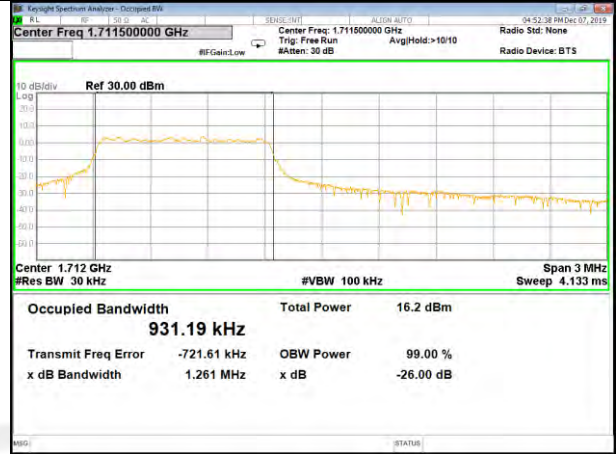

16QAM_3M_Lower_(26BW and 99%)