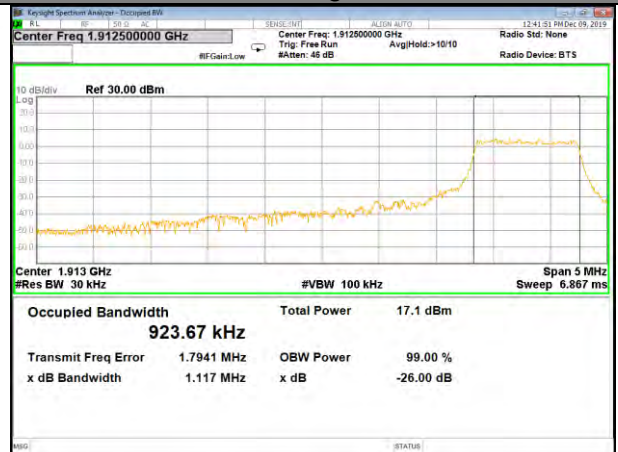

CAT-M\_FDD\_BAND-25

B25\_QPSK\_5M\_Low\_26BW-99%

B25\_Q16\_5M\_Low\_26BW-99%

B25\_QPSK\_5M\_Mid\_26BW-99%

B25\_Q16\_5M\_Mid\_26BW-99%

B25\_QPSK\_5M\_High\_26BW-99%

B25\_Q16\_5M\_High\_26BW-99%

CAT-M\_FDD\_BAND-25