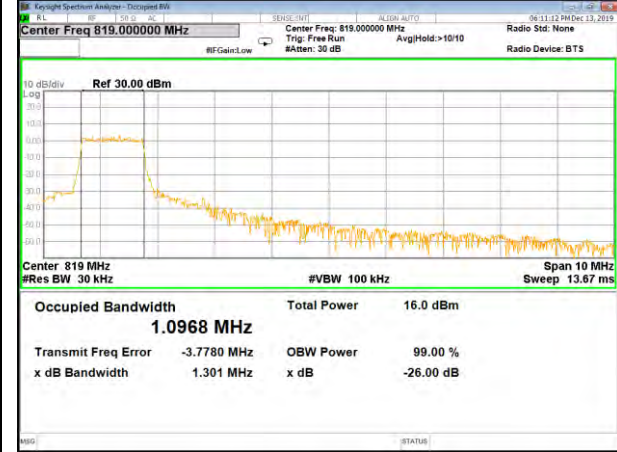

CAT-M_FDD_BAND-26

CAT-M_FDD_BAND-26

B26_QPSK_10M_Low_26BW-99%