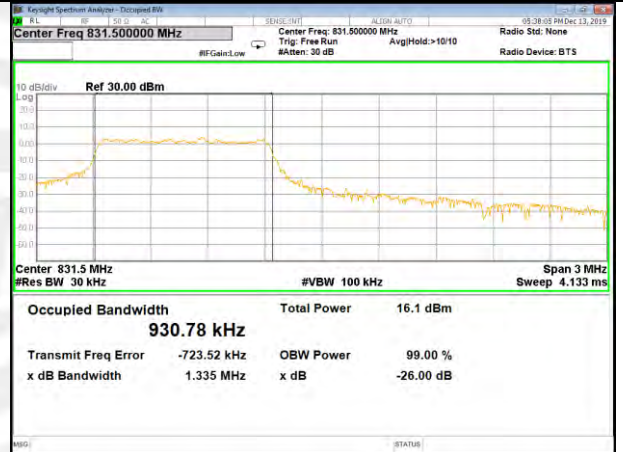

CAT-M\_FDD\_BAND-26

B26\_QPSK\_3M\_Low\_26BW-99%

B26\_Q16\_3M\_Low\_26BW-99%

B26\_QPSK\_3M\_Mid\_26BW-99%

B26\_Q16\_3M\_Mid\_26BW-99%

B26\_QPSK\_3M\_High\_26BW-99%

B26\_Q16\_3M\_High\_26BW-99%

CAT-M\_FDD\_BAND-26