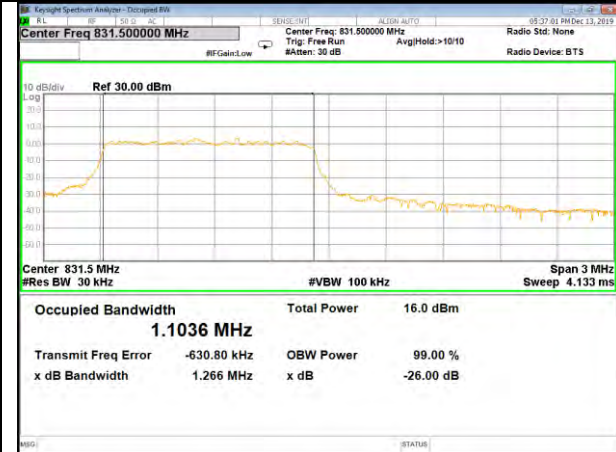

CAT-M\_FDD\_BAND-26

B26\_QPSK\_3M\_Low\_26BW-99%

B26\_Q16\_3M\_Low\_26BW-99%

B26\_QPSK\_3M\_Mid\_26BW-99%

B26\_Q16\_3M\_Mid\_26BW-99%

B26\_QPSK\_3M\_High\_26BW-99%

B26\_Q16\_3M\_High\_26BW-99%

CAT-M\_FDD\_BAND-26