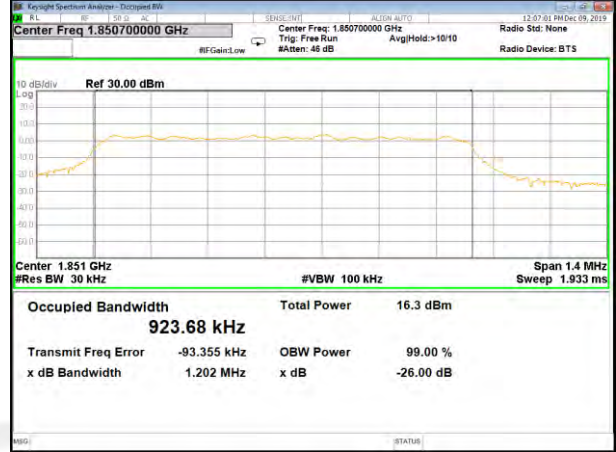

B25_Q16_1.4M_Low_26BW-99%