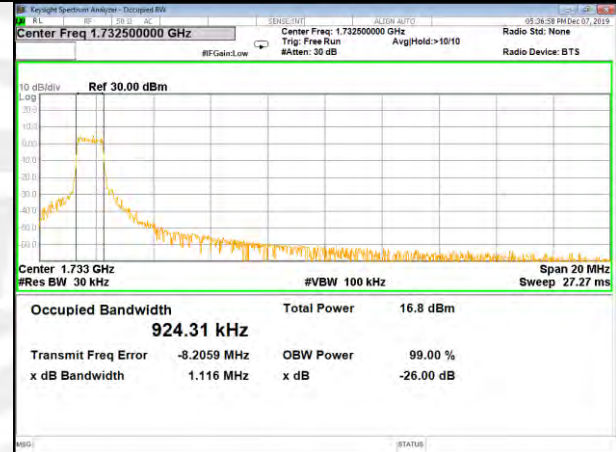

16QAM_20M_Middle_(26BW and 99%)