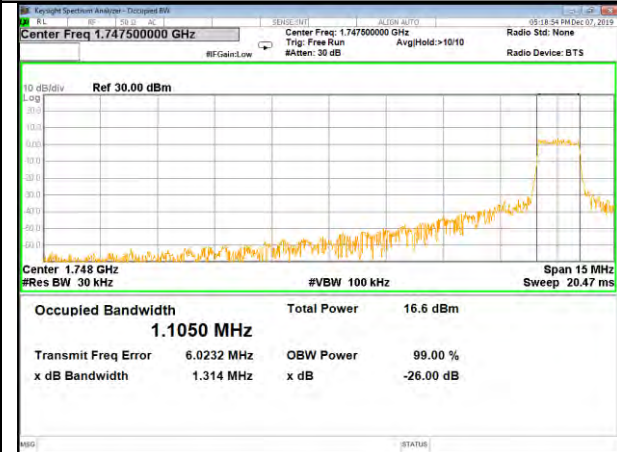

QPSK_15M_Higher_(26BW and 99%)