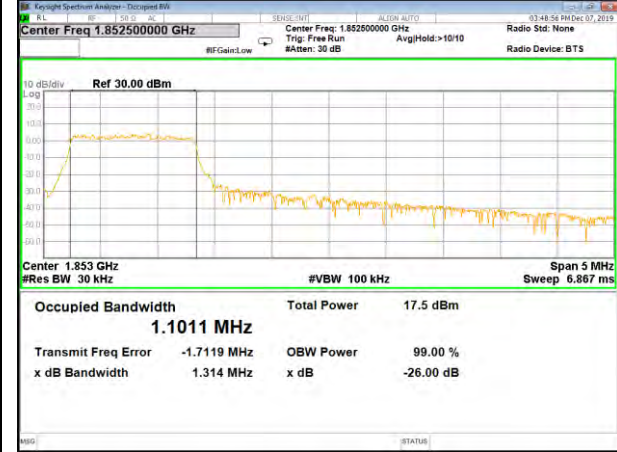

16QAM\_3M\_Higher\_(26BW and 99%)

CAT-M\_FDD\_BAND-2

CAT-M\_FDD\_BAND-2

QPSK\_5M\_Lower\_(26BW and 99%)

16QAM\_5M\_Lower\_(26BW and 99%)

QPSK\_5M\_Middle\_(26BW and 99%)

16QAM\_5M\_Middle\_(26BW and 99%)

QPSK\_5M\_Higher\_(26BW and 99%)