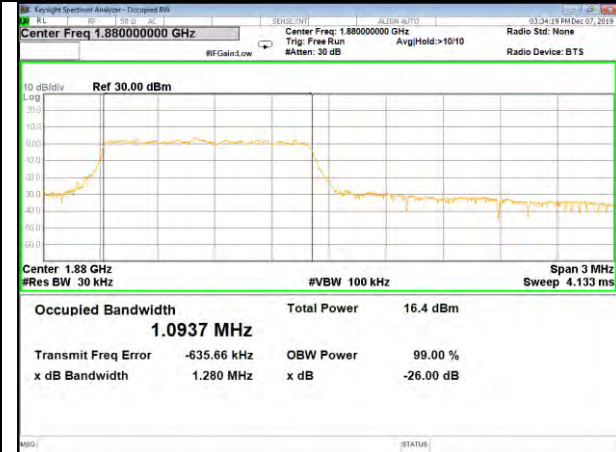

16QAM\_1.4M\_Higher\_(26BW and 99%)

CAT-M\_FDD\_BAND-2

CAT-M\_FDD\_BAND-2

QPSK\_3M\_Lower\_(26BW and 99%)

16QAM\_3M\_Lower\_(26BW and 99%)

QPSK\_3M\_Middle\_(26BW and 99%)

16QAM\_3M\_Middle\_(26BW and 99%)

QPSK\_3M\_Higher\_(26BW and 99%)