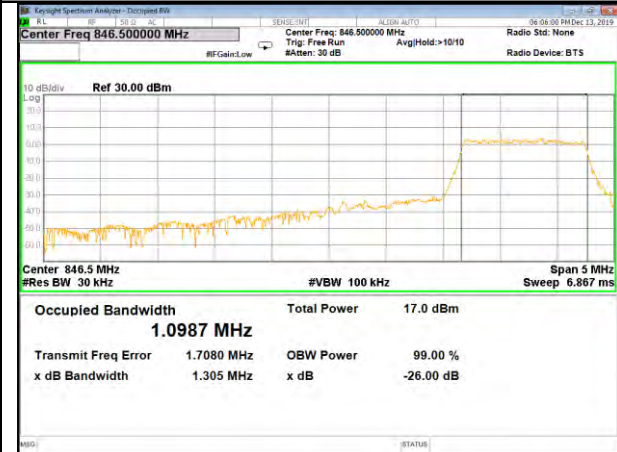

CAT-M\_FDD\_BAND-26

B26\_QPSK\_5M\_Low\_26BW-99%

B26\_Q16\_5M\_Low\_26BW-99%

B26\_QPSK\_5M\_Mid\_26BW-99%

B26\_Q16\_5M\_Mid\_26BW-99%

B26\_QPSK\_5M\_High\_26BW-99%

B26\_Q16\_5M\_High\_26BW-99%

CAT-M\_FDD\_BAND-26