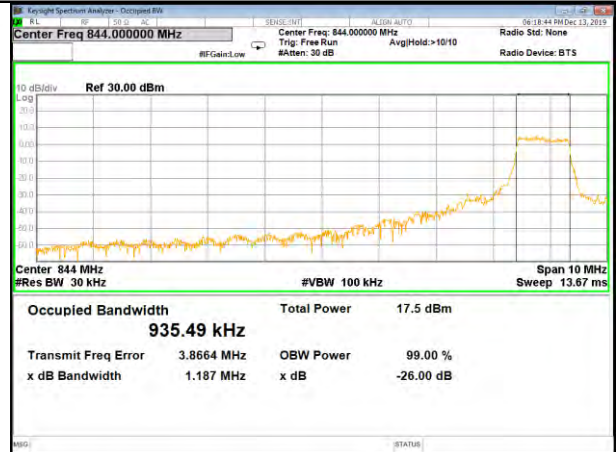

CAT-M\_FDD\_BAND-26

B26\_QPSK\_10M\_Low\_26BW-99%

B26\_Q16\_10M\_Low\_26BW-99%

B26\_QPSK\_10M\_Mid\_26BW-99%

B26\_Q16\_10M\_Mid\_26BW-99%

B26\_QPSK\_10M\_High\_26BW-99%

B26\_Q16\_10M\_High\_26BW-99%

CAT-M\_FDD\_BAND-26