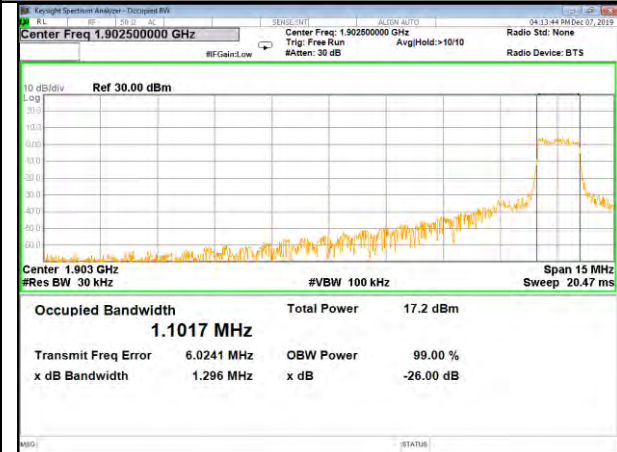

QPSK_15M_Higher_(26BW and 99%)