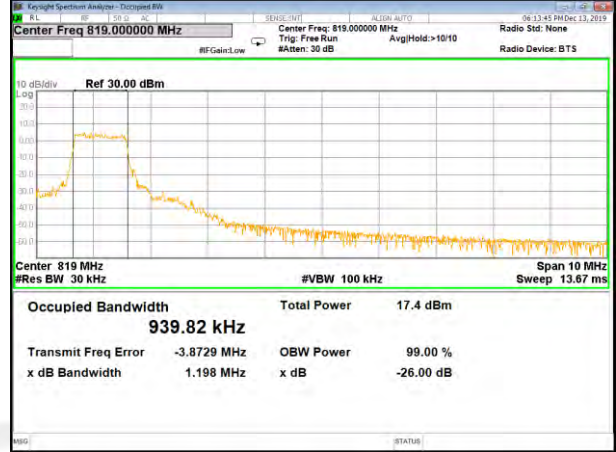

B26_Q16_10M_Low_26BW-99%