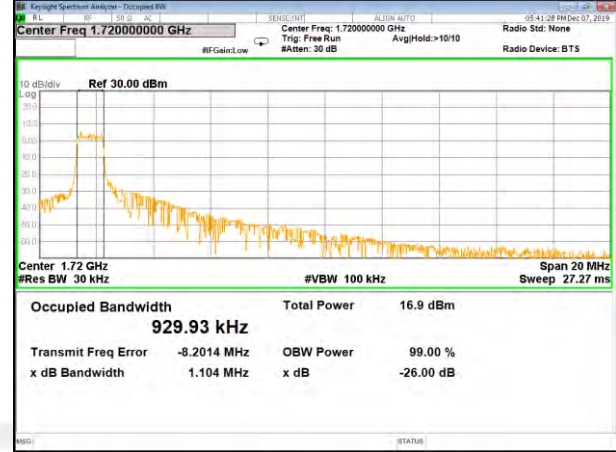

QPSK\_15M\_Higher\_(26BW and 99%)

16QAM\_15M\_Higher\_(26BW and 99%)

CAT-M\_FDD\_BAND-4

CAT-M\_FDD\_BAND-4

QPSK\_20M\_Lower\_(26BW and 99%)

16QAM\_20M\_Lower\_(26BW and 99%)

QPSK\_20M\_Middle\_(26BW and 99%)