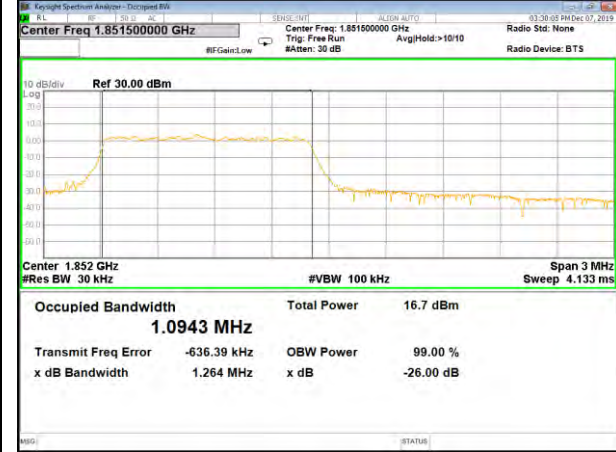

16QAM\_1.4M\_Higher\_(26BW and 99%)

CAT-M\_FDD\_BAND-2

CAT-M\_FDD\_BAND-2

QPSK\_3M\_Lower\_(26BW and 99%)

16QAM\_3M\_Lower\_(26BW and 99%)

QPSK\_3M\_Middle\_(26BW and 99%)

16QAM\_3M\_Middle\_(26BW and 99%)

QPSK\_3M\_Higher\_(26BW and 99%)