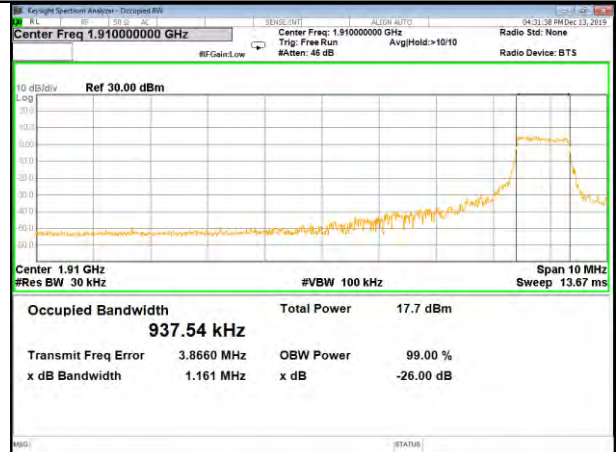

CAT-M\_FDD\_BAND-25

B25\_QPSK\_10M\_Low\_26BW-99%

B25\_Q16\_10M\_Low\_26BW-99%

B25\_QPSK\_10M\_Mid\_26BW-99%

B25\_Q16\_10M\_Mid\_26BW-99%

B25\_QPSK\_10M\_High\_26BW-99%

B25\_Q16\_10M\_High\_26BW-99%

CAT-M\_FDD\_BAND-25