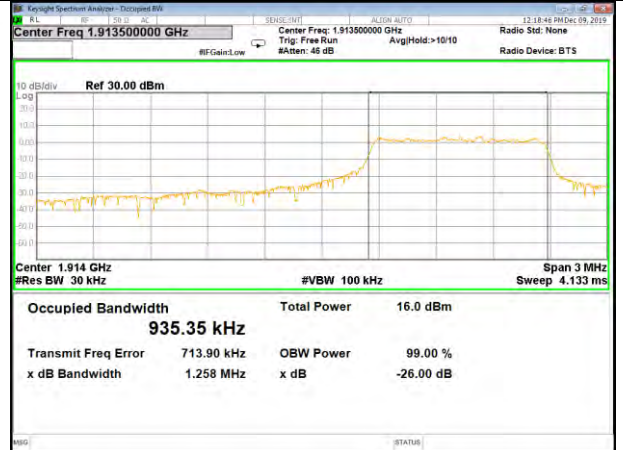

CAT-M\_FDD\_BAND-25

B25\_QPSK\_3M\_Low\_26BW-99%

B25\_Q16\_3M\_Low\_26BW-99%

B25\_QPSK\_3M\_Mid\_26BW-99%

B25\_Q16\_3M\_Mid\_26BW-99%

B25\_QPSK\_3M\_High\_26BW-99%

B25\_Q16\_3M\_High\_26BW-99%

CAT-M\_FDD\_BAND-25