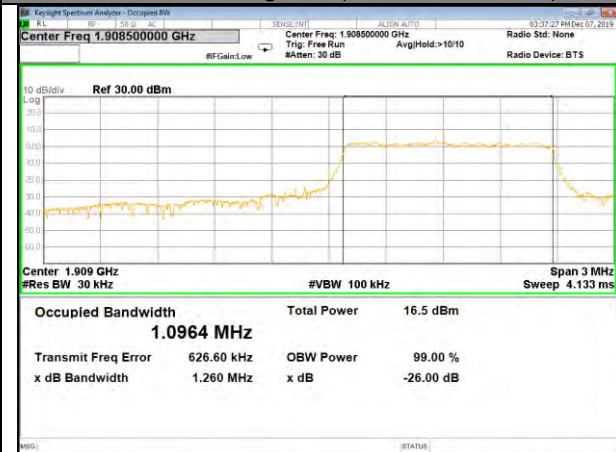

16QAM\_1.4M\_Higher\_(26BW and 99%)

CAT-M\_FDD\_BAND-2

CAT-M\_FDD\_BAND-2

QPSK\_3M\_Lower\_(26BW and 99%)

16QAM\_3M\_Lower\_(26BW and 99%)

QPSK\_3M\_Middle\_(26BW and 99%)

16QAM\_3M\_Middle\_(26BW and 99%)

QPSK\_3M\_Higher\_(26BW and 99%)