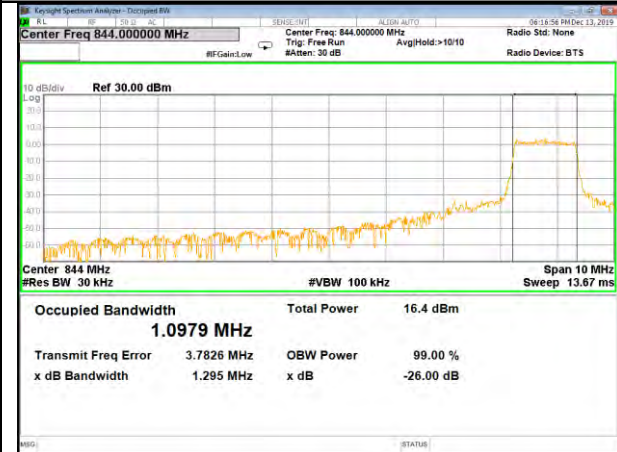

CAT-M\_FDD\_BAND-26

B26\_QPSK\_10M\_Low\_26BW-99%

B26\_Q16\_10M\_Low\_26BW-99%

B26\_QPSK\_10M\_Mid\_26BW-99%

B26\_Q16\_10M\_Mid\_26BW-99%

B26\_QPSK\_10M\_High\_26BW-99%

B26\_Q16\_10M\_High\_26BW-99%

CAT-M\_FDD\_BAND-26