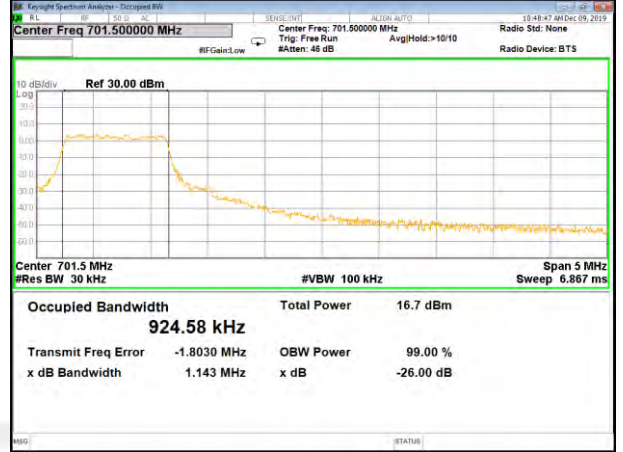

B12\_Q16\_3M\_Mid\_26BW-99%

B12\_QPSK\_3M\_High\_26BW-99%

B12\_Q16\_3M\_High\_26BW-99%

CAT-M\_FDD\_BAND-12

CAT-M\_FDD\_BAND-12

B12\_QPSK\_5M\_Low\_26BW-99%

B12\_Q16\_5M\_Low\_26BW-99%

B12\_QPSK\_5M\_Mid\_26BW-99%