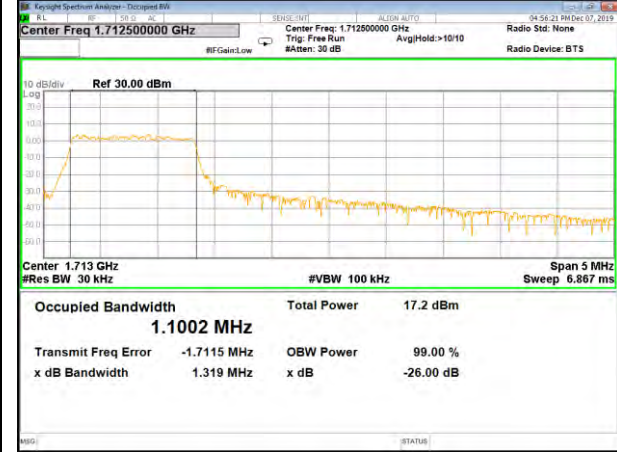

CAT-M_FDD_BAND-4

CAT-M_FDD_BAND-4

QPSK_5M_Lower_(26BW and 99%)