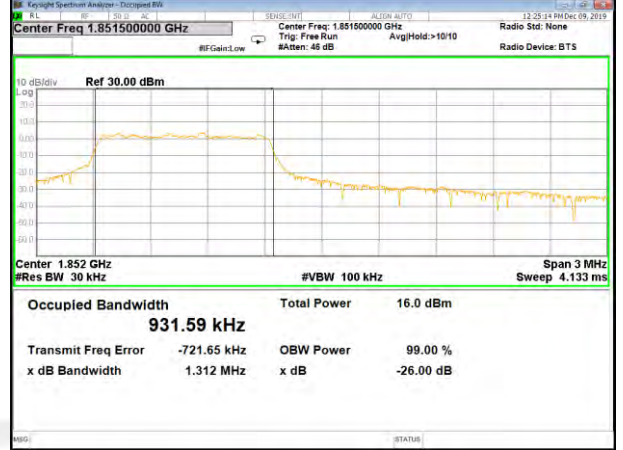

B25_Q16_3M_Low_26BW-99%