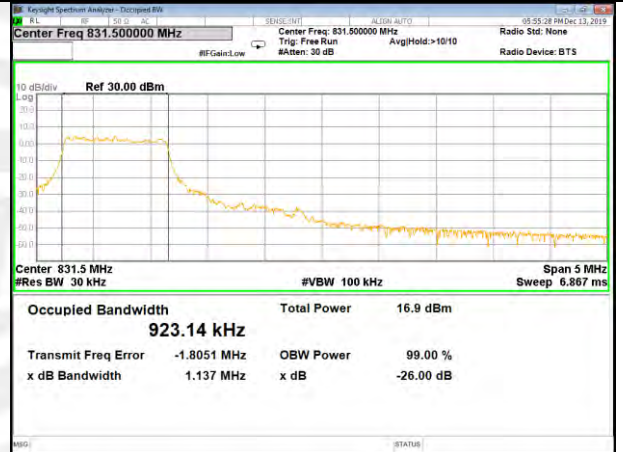

CAT-M\_FDD\_BAND-26

B26\_QPSK\_5M\_Low\_26BW-99%

B26\_Q16\_5M\_Low\_26BW-99%

B26\_QPSK\_5M\_Mid\_26BW-99%

B26\_Q16\_5M\_Mid\_26BW-99%

B26\_QPSK\_5M\_High\_26BW-99%

B26\_Q16\_5M\_High\_26BW-99%

CAT-M\_FDD\_BAND-26