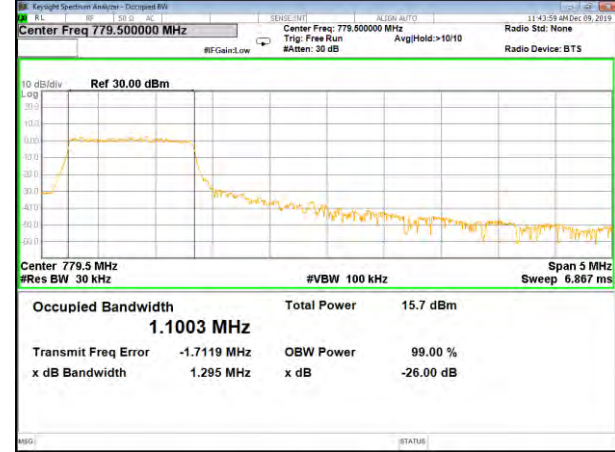

B12\_Q16\_10M\_Mid\_26BW-99%

B12\_QPSK\_10M\_High\_26BW-99%

B12\_Q16\_10M\_High\_26BW-99%

CAT-M\_FDD\_BAND-13

CAT-M\_FDD\_BAND-13

B13\_QPSK\_5M\_Low\_26BW-99%

B13\_Q16\_5M\_Low\_26BW-99%

B13\_QPSK\_5M\_Mid\_26BW-99%