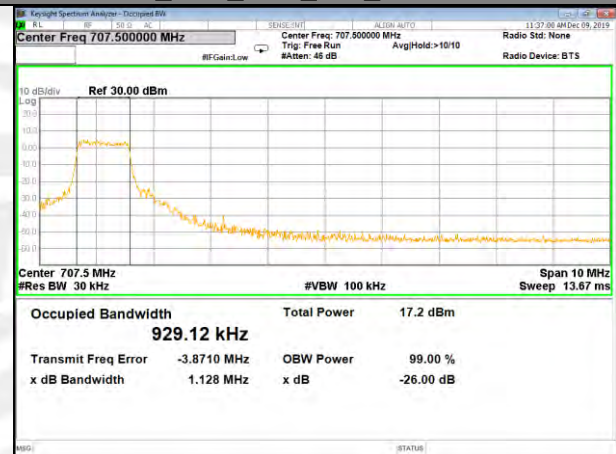

B12_Q16_10M_Mid_26BW-99%