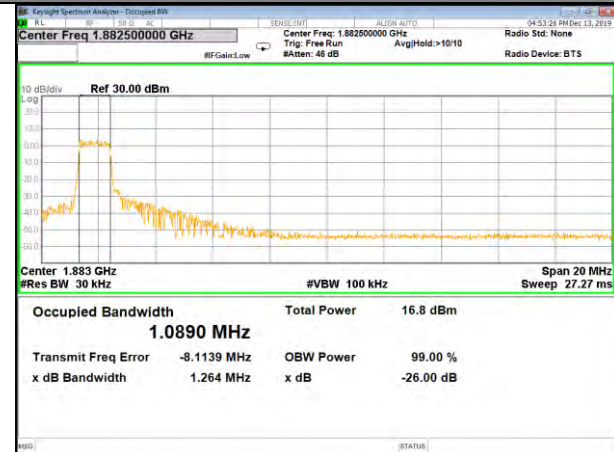

CAT-M\_FDD\_BAND-25

B25\_QPSK\_20M\_Low\_26BW-99%

B25\_Q16\_20M\_Low\_26BW-99%

B25\_QPSK\_20M\_Mid\_26BW-99%

B25\_Q16\_20M\_Mid\_26BW-99%

B25\_QPSK\_20M\_High\_26BW-99%

B25\_Q16\_20M\_High\_26BW-99%

CAT-M\_FDD\_BAND-26