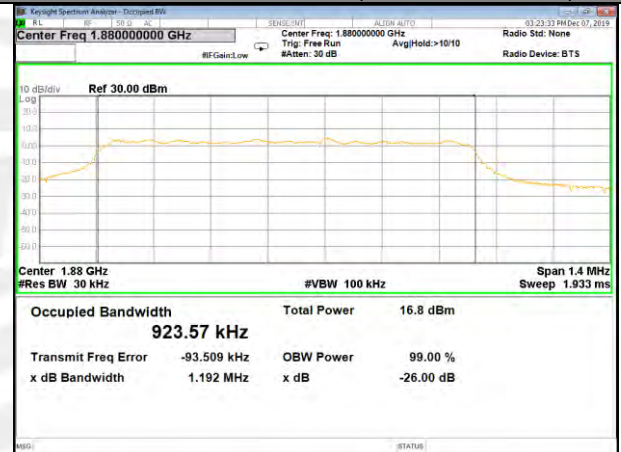

26BW and 99%  
CAT-M\_FDD\_BAND-2

CAT-M\_FDD\_BAND-2

QPSK\_1.4M\_Lower\_(26BW and 99%)

16QAM\_1.4M\_Lower\_(26BW and 99%)

QPSK\_1.4M\_Middle\_(26BW and 99%)

16QAM\_1.4M\_Middle\_(26BW and 99%)

QPSK\_1.4M\_Higher\_(26BW and 99%)