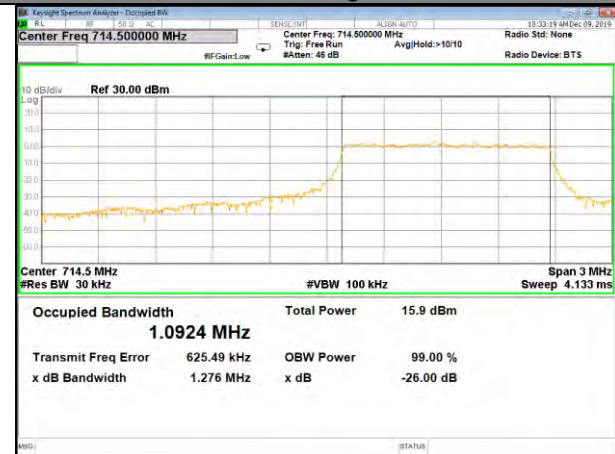

B12_QPSK_3M_High_26BW-99%