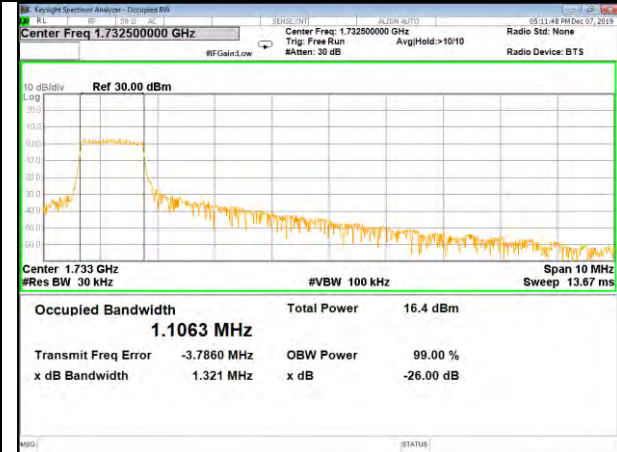

CAT-M\_FDD\_BAND-4

CAT-M\_FDD\_BAND-4

QPSK\_10M\_Lower\_(26BW and 99%)

16QAM\_10M\_Lower\_(26BW and 99%)

QPSK\_10M\_Middle\_(26BW and 99%)

16QAM\_10M\_Middle\_(26BW and 99%)

QPSK\_10M\_Higher\_(26BW and 99%)