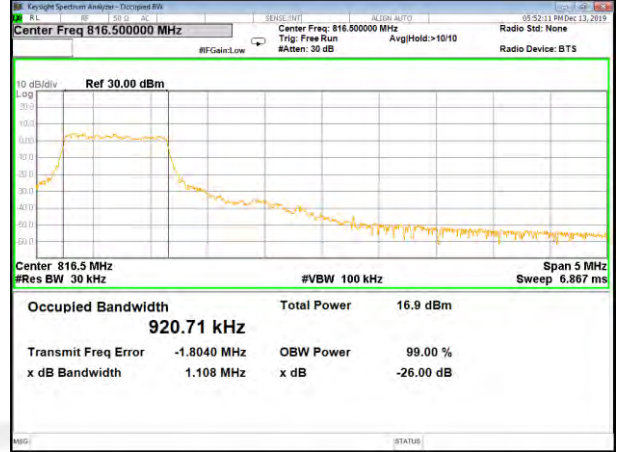

B26_Q16_5M_Low_26BW-99%