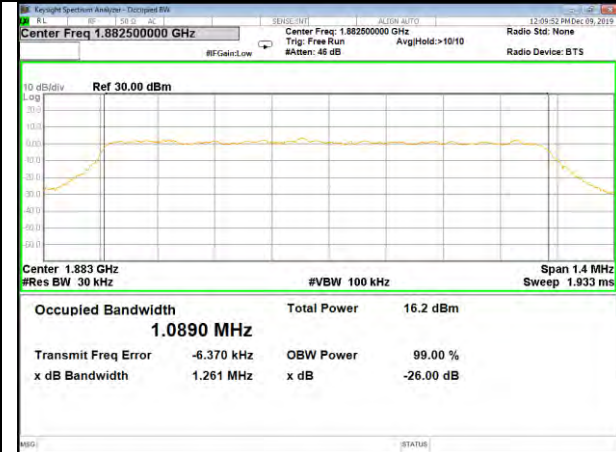

CAT-M\_FDD\_BAND-25

B25\_QPSK\_1.4M\_Low\_26BW-99%

B25\_Q16\_1.4M\_Low\_26BW-99%

B25\_QPSK\_1.4M\_Mid\_26BW-99%

B25\_Q16\_1.4M\_Mid\_26BW-99%

B25\_QPSK\_1.4M\_High\_26BW-99%

B25\_Q16\_1.4M\_High\_26BW-99%

CAT-M\_FDD\_BAND-25