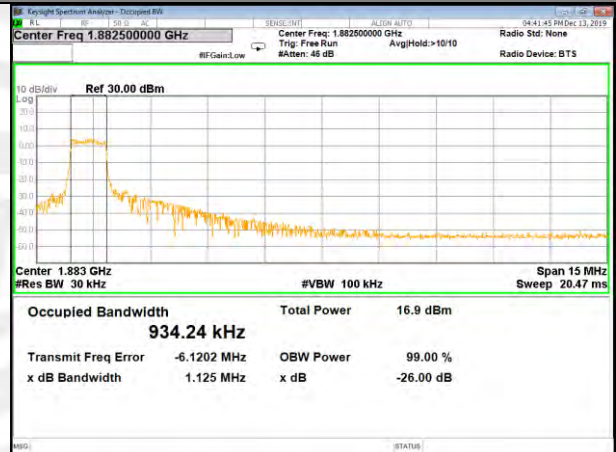

CAT-M\_FDD\_BAND-25

B25\_QPSK\_15M\_Low\_26BW-99%

B25\_Q16\_15M\_Low\_26BW-99%

B25\_QPSK\_15M\_Mid\_26BW-99%

B25\_Q16\_15M\_Mid\_26BW-99%

B25\_QPSK\_15M\_High\_26BW-99%

B25\_Q16\_15M\_High\_26BW-99%

CAT-M\_FDD\_BAND-25