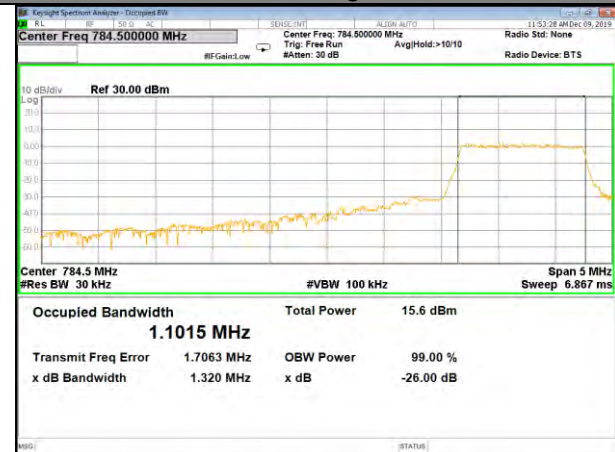

B13_QPSK_5M_High_26BW-99%