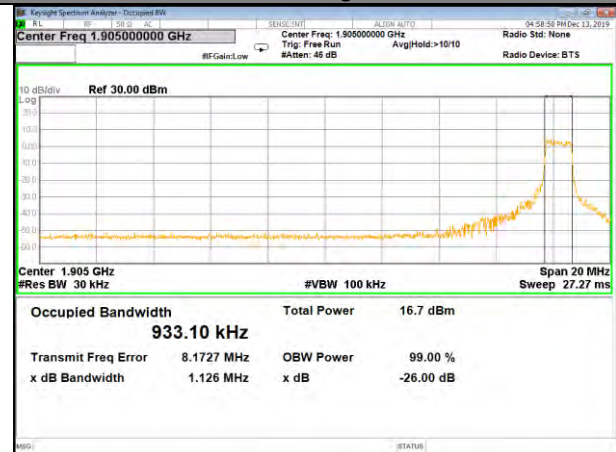

CAT-M\_FDD\_BAND-25

B25\_QPSK\_20M\_Low\_26BW-99%

B25\_Q16\_20M\_Low\_26BW-99%

B25\_QPSK\_20M\_Mid\_26BW-99%

B25\_Q16\_20M\_Mid\_26BW-99%

B25\_QPSK\_20M\_High\_26BW-99%

B25\_Q16\_20M\_High\_26BW-99%

CAT-M\_FDD\_BAND-26