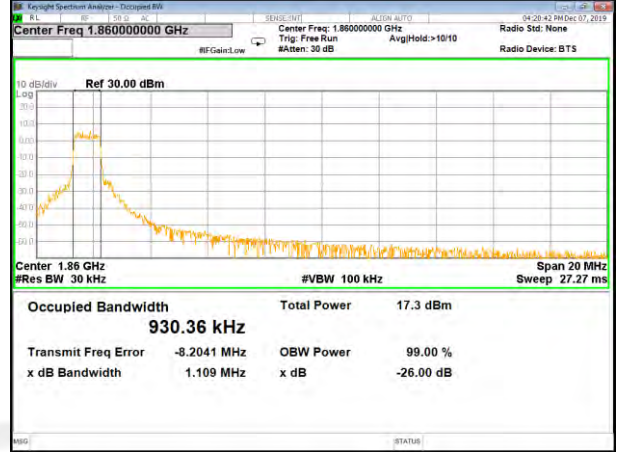

16QAM\_15M\_Middle\_(26BW and 99%)

QPSK\_15M\_Higher\_(26BW and 99%)

16QAM\_15M\_Higher\_(26BW and 99%)

CAT-M\_FDD\_BAND-2

CAT-M\_FDD\_BAND-2

QPSK\_20M\_Lower\_(26BW and 99%)

16QAM\_20M\_Lower\_(26BW and 99%)