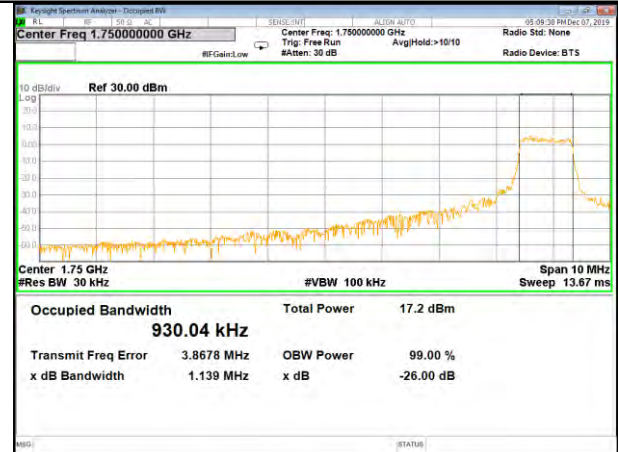

16QAM_10M_Higher_(26BW and 99%)