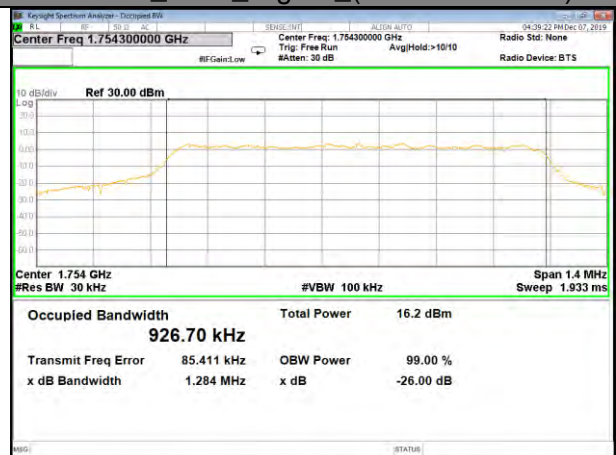

16QAM\_1.4M\_Lower\_(26BW and 99%)

QPSK\_1.4M\_Middle\_(26BW and 99%)

16QAM\_1.4M\_Middle\_(26BW and 99%)

QPSK\_1.4M\_Higher\_(26BW and 99%)

16QAM\_1.4M\_Higher\_(26BW and 99%)

CAT-M\_FDD\_BAND-4

CAT-M\_FDD\_BAND-4