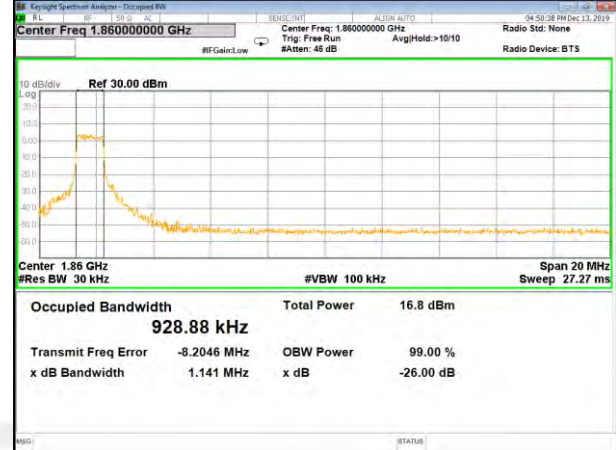

B25_Q16_20M_Low_26BW-99%