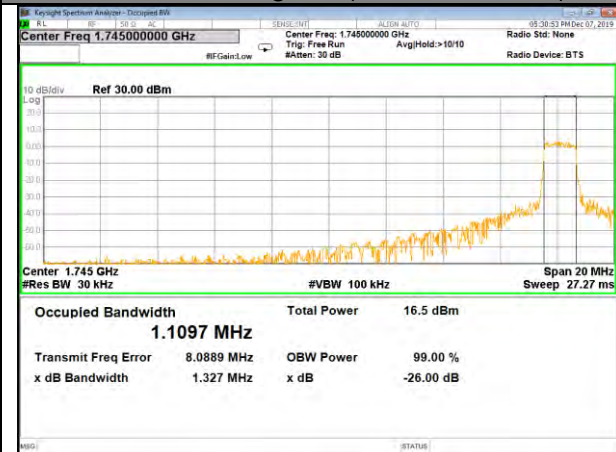

QPSK_20M_Higher_(26BW and 99%)