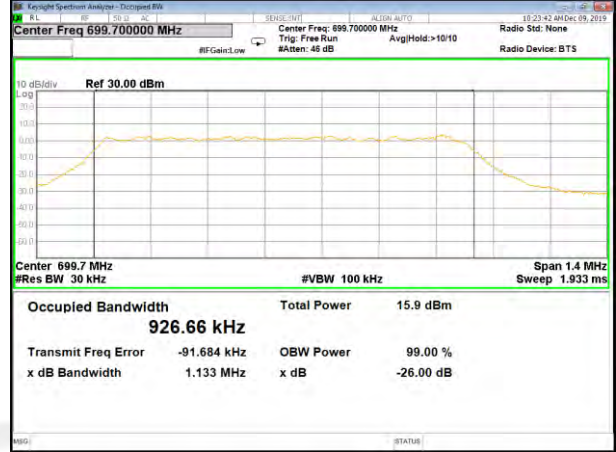

16QAM\_20M\_Middle\_(26BW and 99%)

QPSK\_20M\_Higher\_(26BW and 99%)

16QAM\_20M\_Higher\_(26BW and 99%)

CAT-M\_FDD\_BAND-12

CAT-M\_FDD\_BAND-12

B12\_QPSK\_1.4M\_Low\_26BW-99%

B12\_Q16\_1.4M\_Low\_26BW-99%

B12\_QPSK\_1.4M\_Mid\_26BW-99%