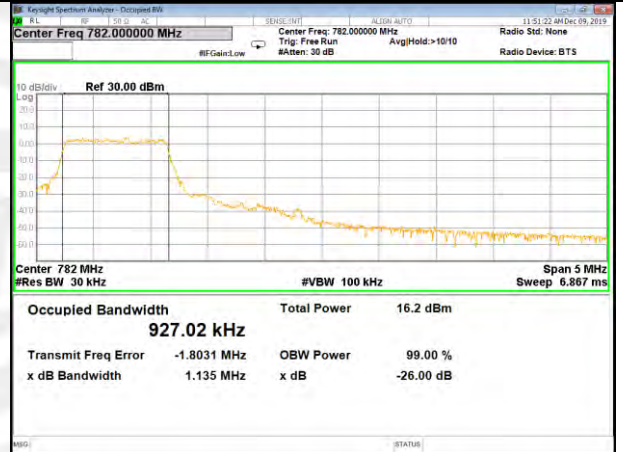

B13_Q16_5M_Mid_26BW-99%