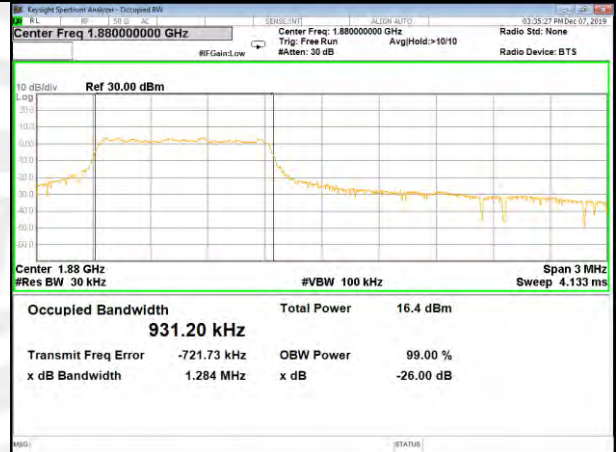

16QAM\_1.4M\_Higher\_(26BW and 99%)

CAT-M\_FDD\_BAND-2

CAT-M\_FDD\_BAND-2

QPSK\_3M\_Lower\_(26BW and 99%)

16QAM\_3M\_Lower\_(26BW and 99%)

QPSK\_3M\_Middle\_(26BW and 99%)

16QAM\_3M\_Middle\_(26BW and 99%)

QPSK\_3M\_Higher\_(26BW and 99%)