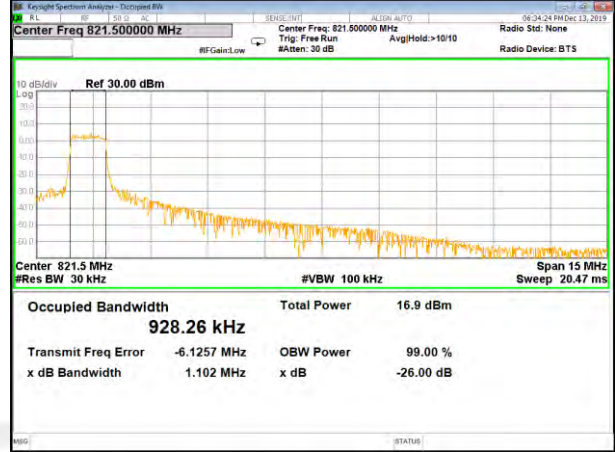

B26_Q16_15M_Low_26BW-99%