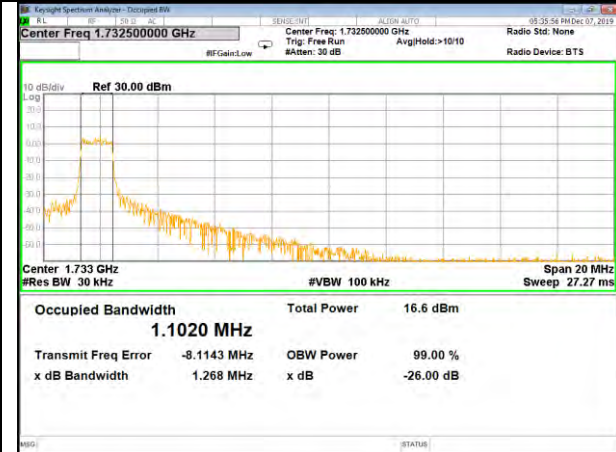

QPSK\_15M\_Higher\_(26BW and 99%)

16QAM\_15M\_Higher\_(26BW and 99%)

CAT-M\_FDD\_BAND-4

CAT-M\_FDD\_BAND-4

QPSK\_20M\_Lower\_(26BW and 99%)

16QAM\_20M\_Lower\_(26BW and 99%)

QPSK\_20M\_Middle\_(26BW and 99%)