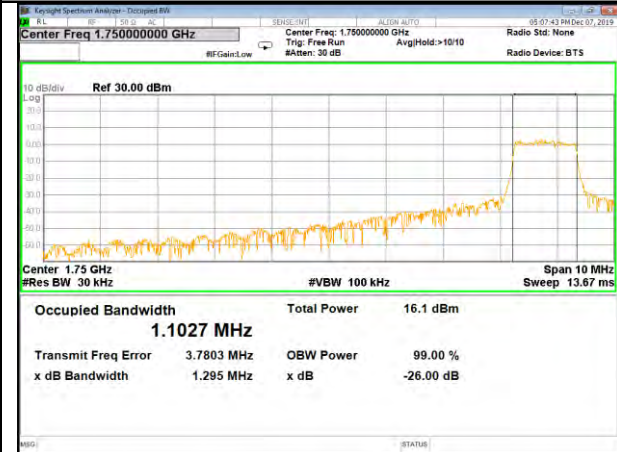

CAT-M\_FDD\_BAND-4

CAT-M\_FDD\_BAND-4

QPSK\_10M\_Lower\_(26BW and 99%)

16QAM\_10M\_Lower\_(26BW and 99%)

QPSK\_10M\_Middle\_(26BW and 99%)

16QAM\_10M\_Middle\_(26BW and 99%)

QPSK\_10M\_Higher\_(26BW and 99%)