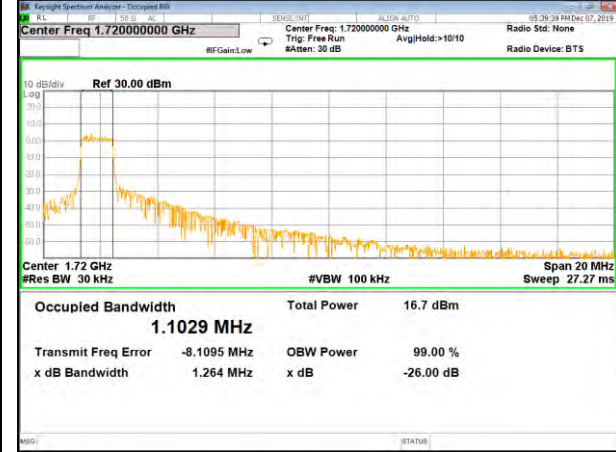

QPSK\_15M\_Higher\_(26BW and 99%)

16QAM\_15M\_Higher\_(26BW and 99%)

CAT-M\_FDD\_BAND-4

CAT-M\_FDD\_BAND-4

QPSK\_20M\_Lower\_(26BW and 99%)

16QAM\_20M\_Lower\_(26BW and 99%)

QPSK\_20M\_Middle\_(26BW and 99%)