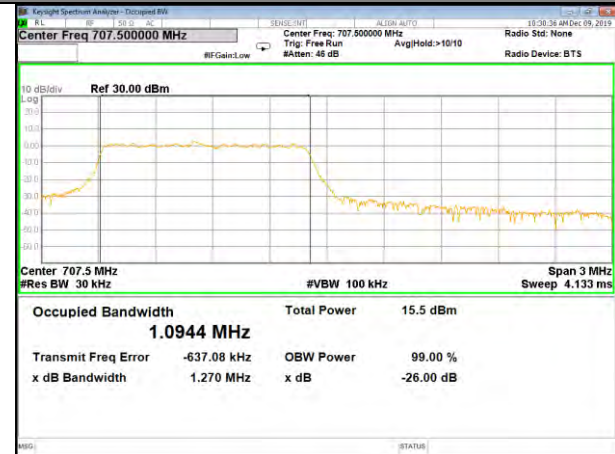

B12\_Q16\_1.4M\_Mid\_26BW-99%

B12\_QPSK\_1.4M\_High\_26BW-99%

B12\_Q16\_1.4M\_High\_26BW-99%

CAT-M\_FDD\_BAND-12

CAT-M\_FDD\_BAND-12

B12\_QPSK\_3M\_Low\_26BW-99%

B12\_Q16\_3M\_Low\_26BW-99%

B12\_QPSK\_3M\_Mid\_26BW-99%