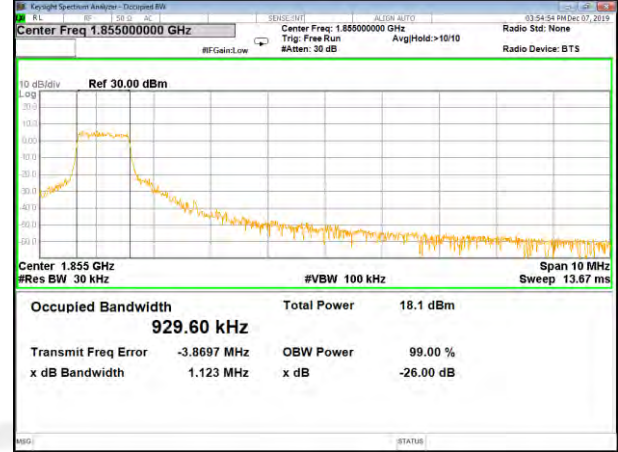

16QAM\_5M\_Higher\_(26BW and 99%)

CAT-M\_FDD\_BAND-2

CAT-M\_FDD\_BAND-2

QPSK\_10M\_Lower\_(26BW and 99%)

16QAM\_10M\_Lower\_(26BW and 99%)

QPSK\_10M\_Middle\_(26BW and 99%)

16QAM\_10M\_Middle\_(26BW and 99%)