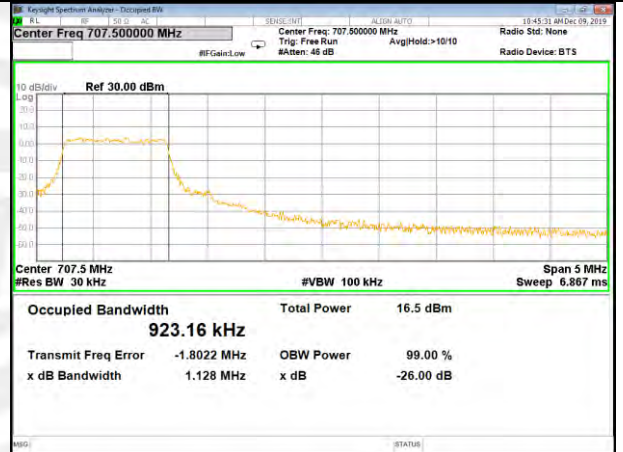

B12_Q16_5M_Mid_26BW-99%