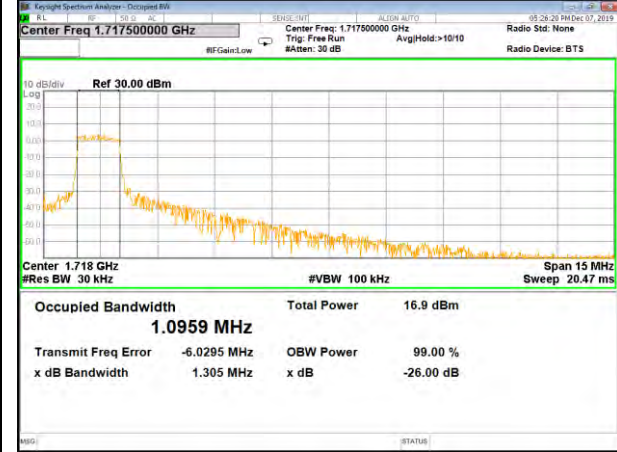

16QAM\_10M\_Higher\_(26BW and 99%)

CAT-M\_FDD\_BAND-4

CAT-M\_FDD\_BAND-4

QPSK\_15M\_Lower\_(26BW and 99%)

16QAM\_15M\_Lower\_(26BW and 99%)

QPSK\_15M\_Middle\_(26BW and 99%)

16QAM\_15M\_Middle\_(26BW and 99%)