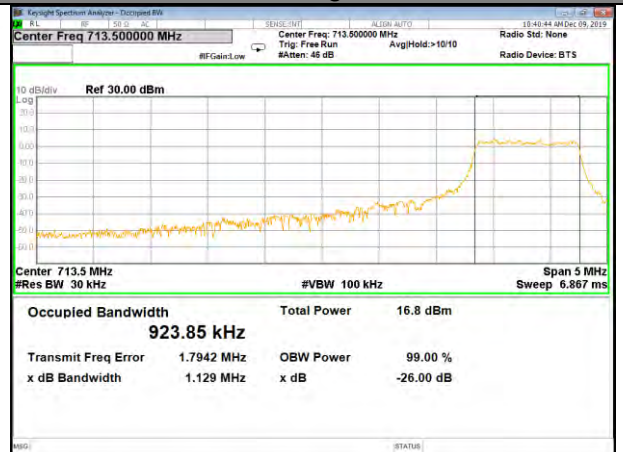

B12_Q16_5M_High_26BW-99%