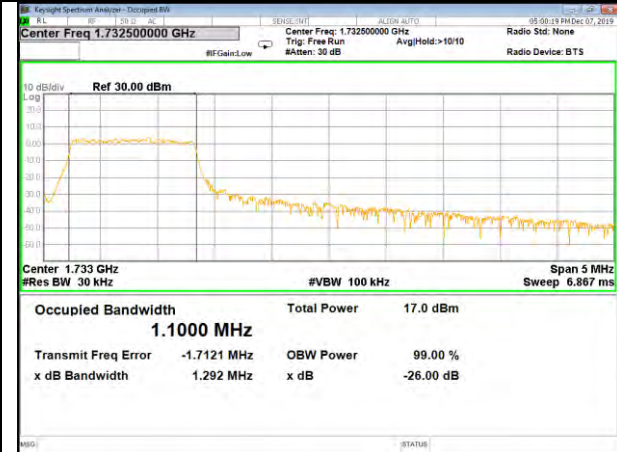

CAT-M\_FDD\_BAND-4

QPSK\_5M\_Lower\_(26BW and 99%)

16QAM\_5M\_Lower\_(26BW and 99%)

QPSK\_5M\_Middle\_(26BW and 99%)

16QAM\_5M\_Middle\_(26BW and 99%)

QPSK\_5M\_Higher\_(26BW and 99%)

16QAM\_5M\_Higher\_(26BW and 99%)