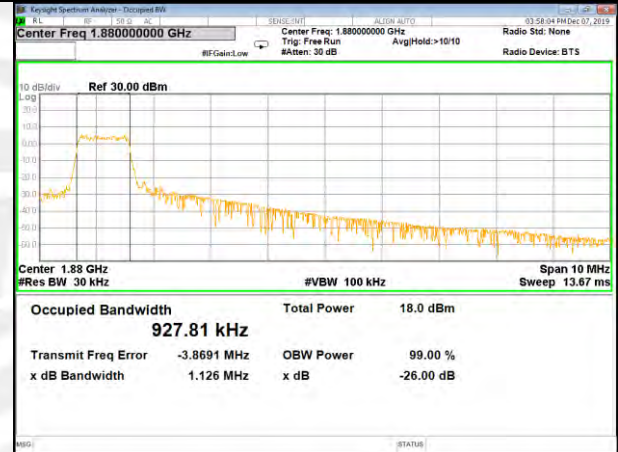

16QAM\_5M\_Higher\_(26BW and 99%)

CAT-M\_FDD\_BAND-2

CAT-M\_FDD\_BAND-2

QPSK\_10M\_Lower\_(26BW and 99%)

16QAM\_10M\_Lower\_(26BW and 99%)

QPSK\_10M\_Middle\_(26BW and 99%)

16QAM\_10M\_Middle\_(26BW and 99%)