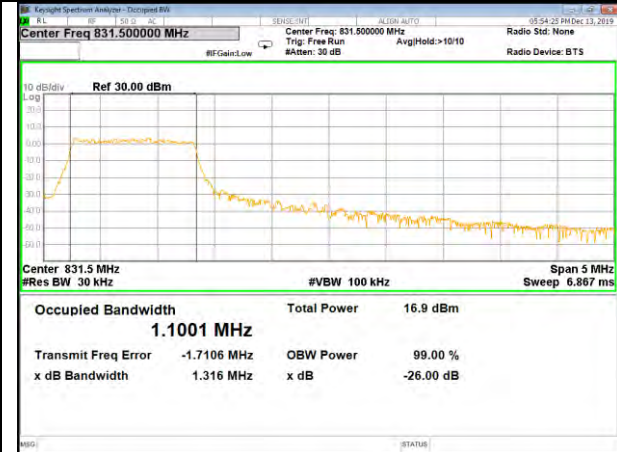

CAT-M\_FDD\_BAND-26

B26\_QPSK\_5M\_Low\_26BW-99%

B26\_Q16\_5M\_Low\_26BW-99%

B26\_QPSK\_5M\_Mid\_26BW-99%

B26\_Q16\_5M\_Mid\_26BW-99%

B26\_QPSK\_5M\_High\_26BW-99%

B26\_Q16\_5M\_High\_26BW-99%

CAT-M\_FDD\_BAND-26