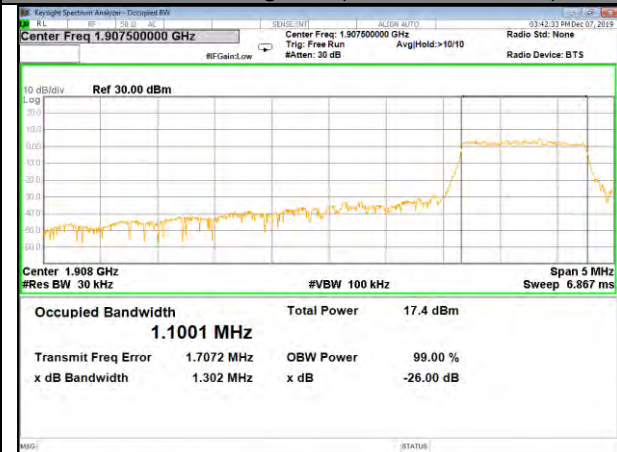

16QAM\_3M\_Higher\_(26BW and 99%)

CAT-M\_FDD\_BAND-2

CAT-M\_FDD\_BAND-2

QPSK\_5M\_Lower\_(26BW and 99%)

16QAM\_5M\_Lower\_(26BW and 99%)

QPSK\_5M\_Middle\_(26BW and 99%)

16QAM\_5M\_Middle\_(26BW and 99%)

QPSK\_5M\_Higher\_(26BW and 99%)