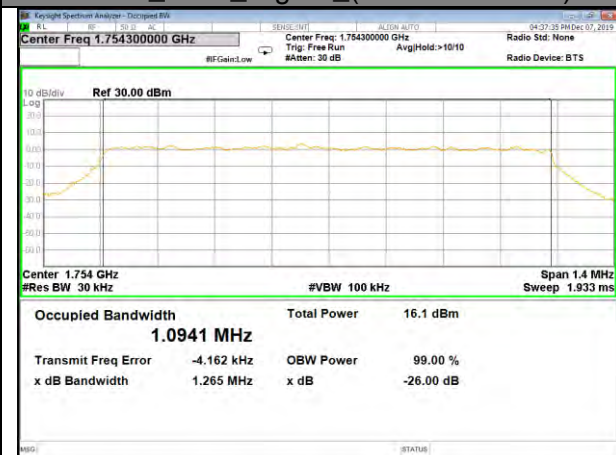

16QAM\_1.4M\_Lower\_(26BW and 99%)

QPSK\_1.4M\_Middle\_(26BW and 99%)

16QAM\_1.4M\_Middle\_(26BW and 99%)

QPSK\_1.4M\_Higher\_(26BW and 99%)

16QAM\_1.4M\_Higher\_(26BW and 99%)

CAT-M\_FDD\_BAND-4

CAT-M\_FDD\_BAND-4