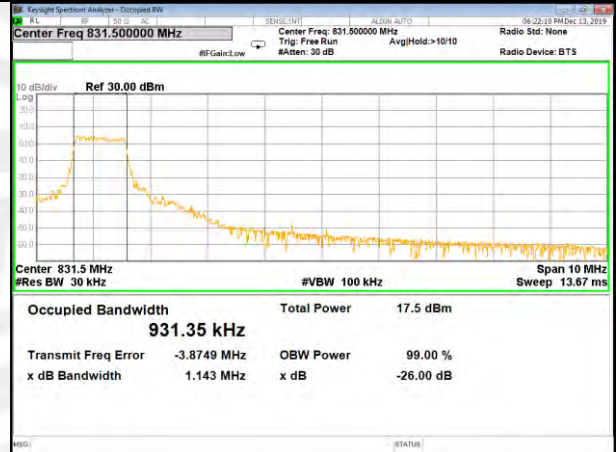

CAT-M\_FDD\_BAND-26

B26\_QPSK\_10M\_Low\_26BW-99%

B26\_Q16\_10M\_Low\_26BW-99%

B26\_QPSK\_10M\_Mid\_26BW-99%

B26\_Q16\_10M\_Mid\_26BW-99%

B26\_QPSK\_10M\_High\_26BW-99%

B26\_Q16\_10M\_High\_26BW-99%

CAT-M\_FDD\_BAND-26