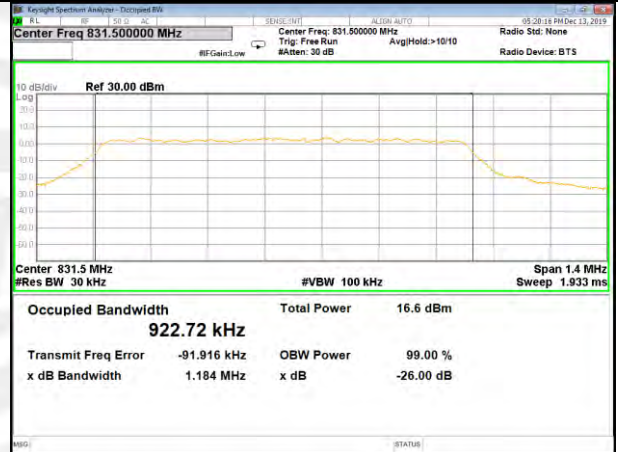

CAT-M\_FDD\_BAND-26

B26\_QPSK\_1.4M\_Low\_26BW-99%

B26\_Q16\_1.4M\_Low\_26BW-99%

B26\_QPSK\_1.4M\_Mid\_26BW-99%

B26\_Q16\_1.4M\_Mid\_26BW-99%

B26\_QPSK\_1.4M\_High\_26BW-99%

B26\_Q16\_1.4M\_High\_26BW-99%

CAT-M\_FDD\_BAND-26