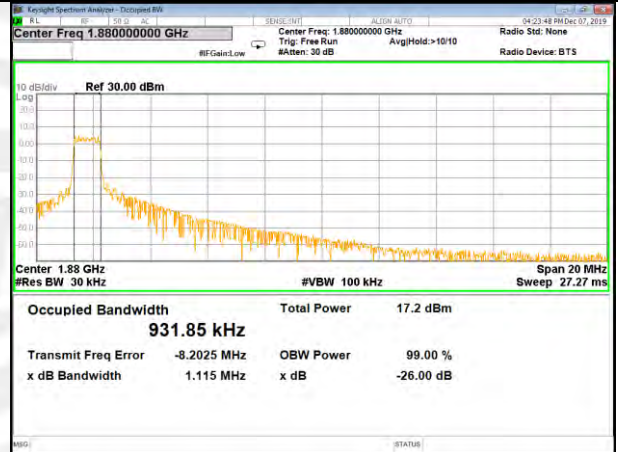

16QAM_20M_Middle_(26BW and 99%)