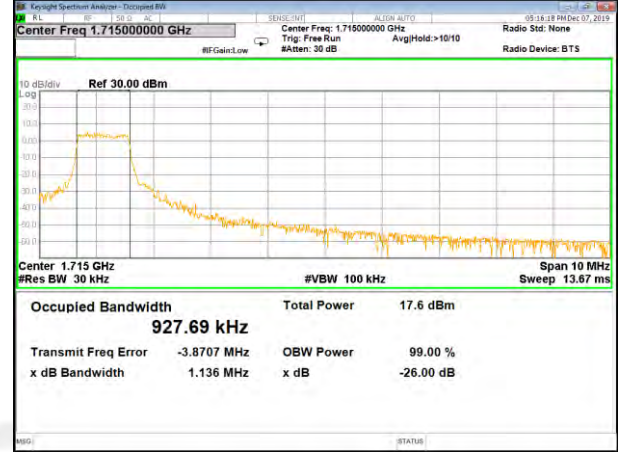

16QAM_10M_Lower_(26BW and 99%)