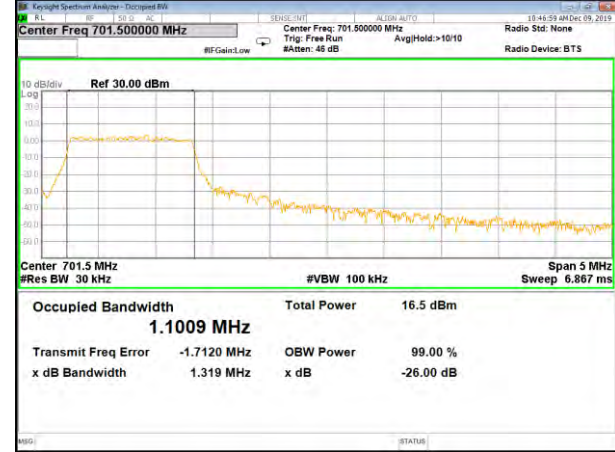

B12\_Q16\_3M\_Mid\_26BW-99%

B12\_QPSK\_3M\_High\_26BW-99%

B12\_Q16\_3M\_High\_26BW-99%

CAT-M\_FDD\_BAND-12

CAT-M\_FDD\_BAND-12

B12\_QPSK\_5M\_Low\_26BW-99%

B12\_Q16\_5M\_Low\_26BW-99%

B12\_QPSK\_5M\_Mid\_26BW-99%