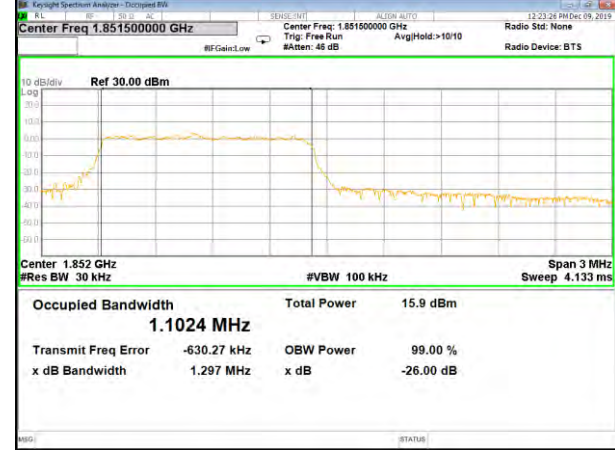

CAT-M_FDD_BAND-25

CAT-M_FDD_BAND-25

B25_QPSK_3M_Low_26BW-99%