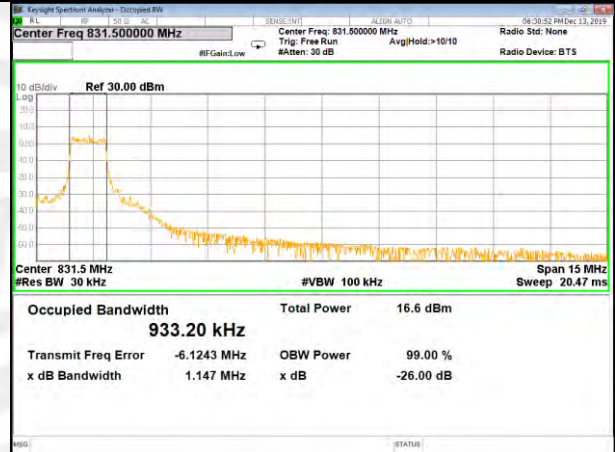

CAT-M\_FDD\_BAND-26

B26\_QPSK\_15M\_Low\_26BW-99%

B26\_Q16\_15M\_Low\_26BW-99%

B26\_QPSK\_15M\_Mid\_26BW-99%

B26\_Q16\_15M\_Mid\_26BW-99%

B26\_QPSK\_15M\_High\_26BW-99%

B26\_Q16\_15M\_High\_26BW-99%