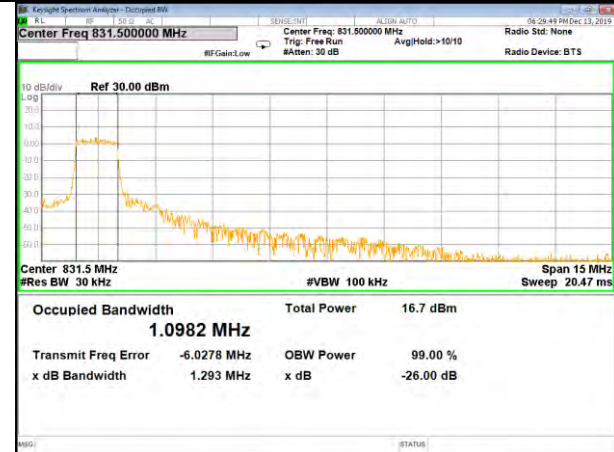

CAT-M\_FDD\_BAND-26

B26\_QPSK\_15M\_Low\_26BW-99%

B26\_Q16\_15M\_Low\_26BW-99%

B26\_QPSK\_15M\_Mid\_26BW-99%

B26\_Q16\_15M\_Mid\_26BW-99%

B26\_QPSK\_15M\_High\_26BW-99%

B26\_Q16\_15M\_High\_26BW-99%