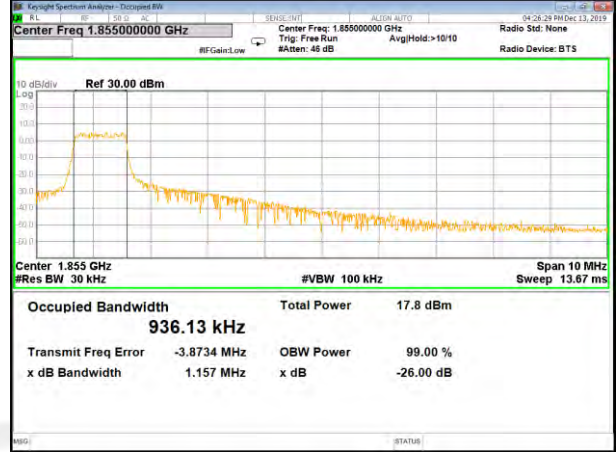

B25_Q16_10M_Low_26BW-99%