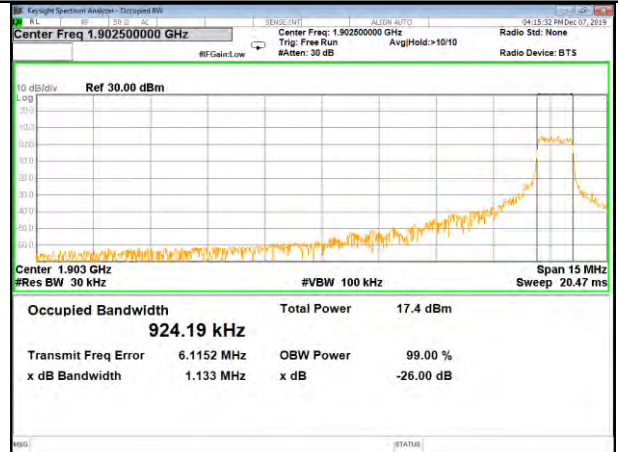

16QAM_15M_Higher_(26BW and 99%)