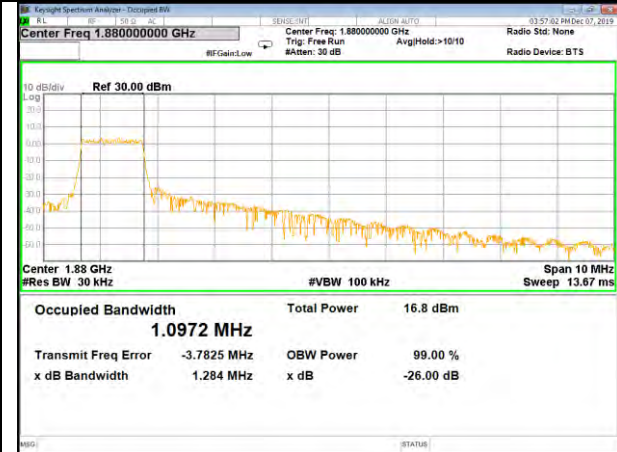

16QAM\_5M\_Higher\_(26BW and 99%)

CAT-M\_FDD\_BAND-2

CAT-M\_FDD\_BAND-2

QPSK\_10M\_Lower\_(26BW and 99%)

16QAM\_10M\_Lower\_(26BW and 99%)

QPSK\_10M\_Middle\_(26BW and 99%)

16QAM\_10M\_Middle\_(26BW and 99%)