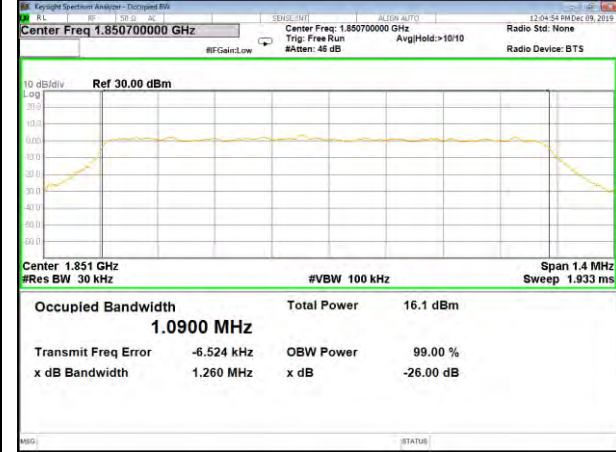

CAT-M_FDD_BAND-25

CAT-M_FDD_BAND-25

B25_QPSK_1.4M_Low_26BW-99%