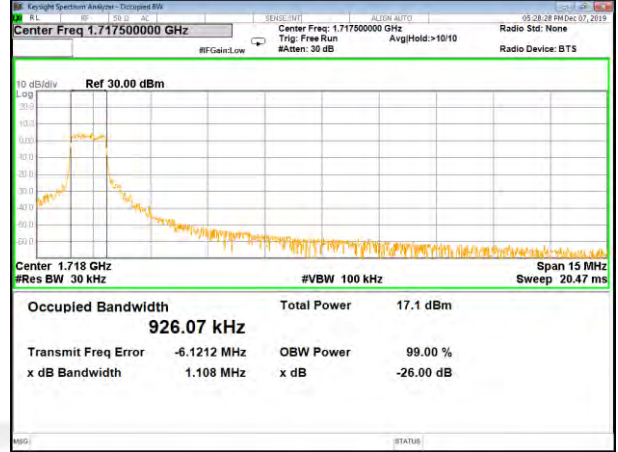

16QAM\_10M\_Higher\_(26BW and 99%)

CAT-M\_FDD\_BAND-4

CAT-M\_FDD\_BAND-4

QPSK\_15M\_Lower\_(26BW and 99%)

16QAM\_15M\_Lower\_(26BW and 99%)

QPSK\_15M\_Middle\_(26BW and 99%)

16QAM\_15M\_Middle\_(26BW and 99%)