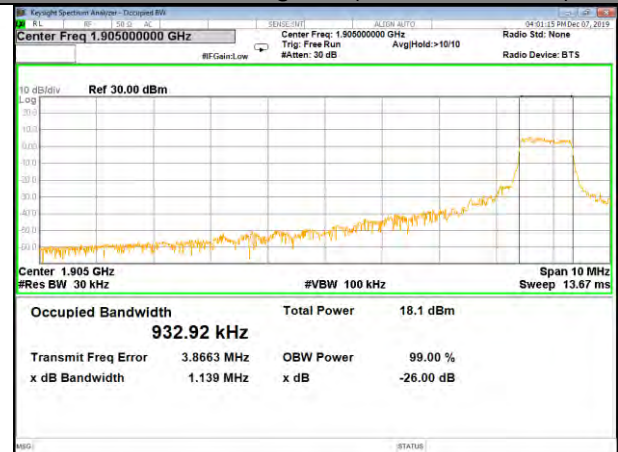

16QAM_10M_Higher_(26BW and 99%)