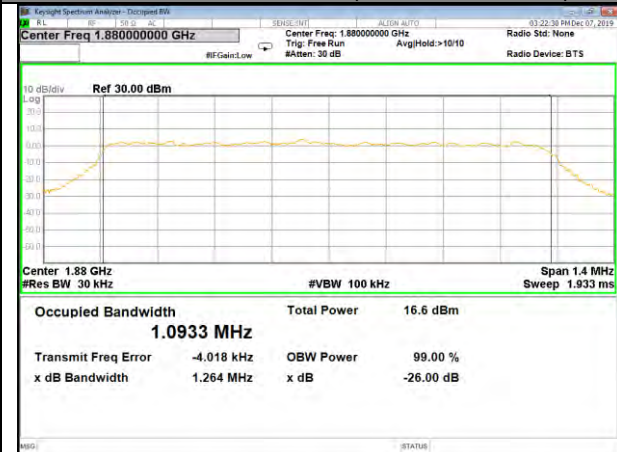

26BW and 99%  
CAT-M\_FDD\_BAND-2

CAT-M\_FDD\_BAND-2

QPSK\_1.4M\_Lower\_(26BW and 99%)

16QAM\_1.4M\_Lower\_(26BW and 99%)

QPSK\_1.4M\_Middle\_(26BW and 99%)

16QAM\_1.4M\_Middle\_(26BW and 99%)

QPSK\_1.4M\_Higher\_(26BW and 99%)