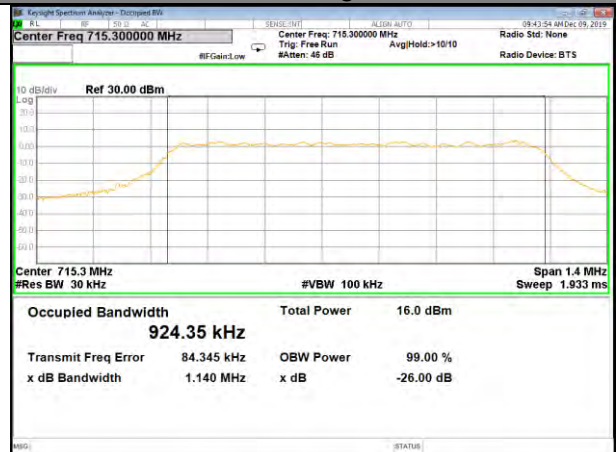

B12_Q16_1.4M_High_26BW-99%