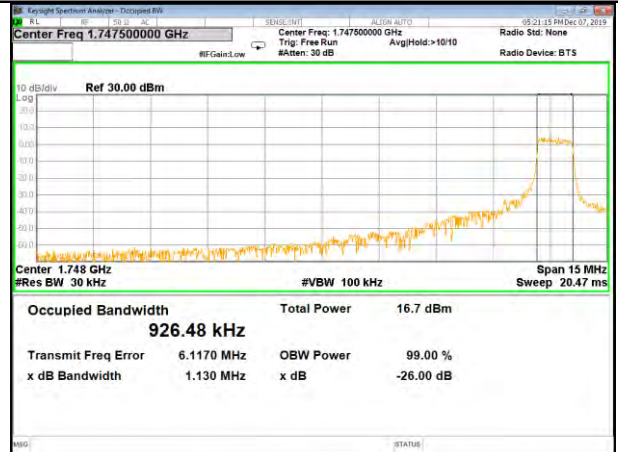

16QAM_15M_Higher_(26BW and 99%)