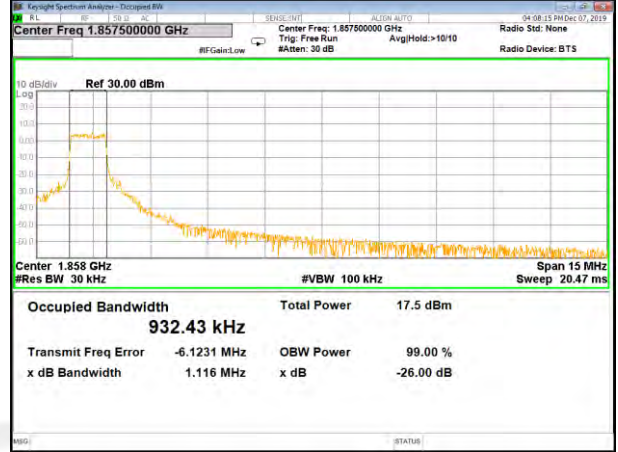

QPSK\_10M\_Higher\_(26BW and 99%)

16QAM\_10M\_Higher\_(26BW and 99%)

CAT-M\_FDD\_BAND-2

CAT-M\_FDD\_BAND-2

QPSK\_15M\_Lower\_(26BW and 99%)

16QAM\_15M\_Lower\_(26BW and 99%)

QPSK\_15M\_Middle\_(26BW and 99%)