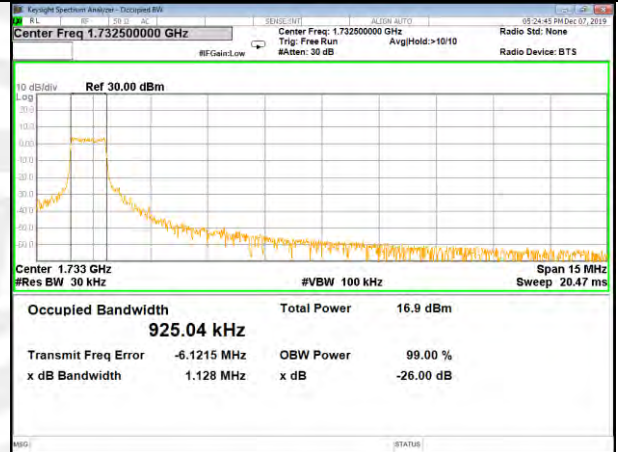

16QAM\_10M\_Higher\_(26BW and 99%)

CAT-M\_FDD\_BAND-4

CAT-M\_FDD\_BAND-4

QPSK\_15M\_Lower\_(26BW and 99%)

16QAM\_15M\_Lower\_(26BW and 99%)

QPSK\_15M\_Middle\_(26BW and 99%)

16QAM\_15M\_Middle\_(26BW and 99%)