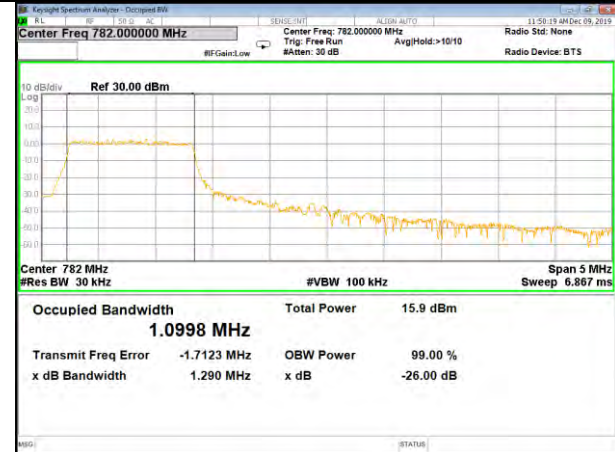

B12\_Q16\_10M\_Mid\_26BW-99%

B12\_QPSK\_10M\_High\_26BW-99%

B12\_Q16\_10M\_High\_26BW-99%

CAT-M\_FDD\_BAND-13

CAT-M\_FDD\_BAND-13

B13\_QPSK\_5M\_Low\_26BW-99%

B13\_Q16\_5M\_Low\_26BW-99%

B13\_QPSK\_5M\_Mid\_26BW-99%