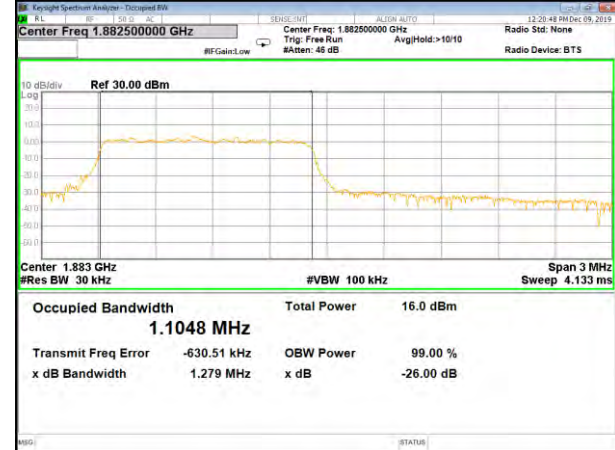

CAT-M\_FDD\_BAND-25

B25\_QPSK\_3M\_Low\_26BW-99%

B25\_Q16\_3M\_Low\_26BW-99%

B25\_QPSK\_3M\_Mid\_26BW-99%

B25\_Q16\_3M\_Mid\_26BW-99%

B25\_QPSK\_3M\_High\_26BW-99%

B25\_Q16\_3M\_High\_26BW-99%

CAT-M\_FDD\_BAND-25