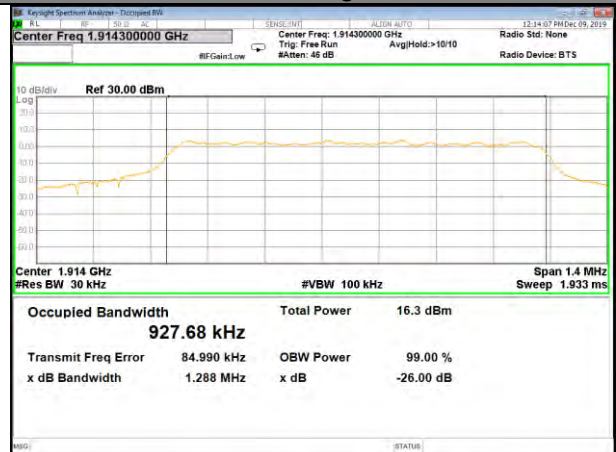

CAT-M\_FDD\_BAND-25

B25\_QPSK\_1.4M\_Low\_26BW-99%

B25\_Q16\_1.4M\_Low\_26BW-99%

B25\_QPSK\_1.4M\_Mid\_26BW-99%

B25\_Q16\_1.4M\_Mid\_26BW-99%

B25\_QPSK\_1.4M\_High\_26BW-99%

B25\_Q16\_1.4M\_High\_26BW-99%

CAT-M\_FDD\_BAND-25