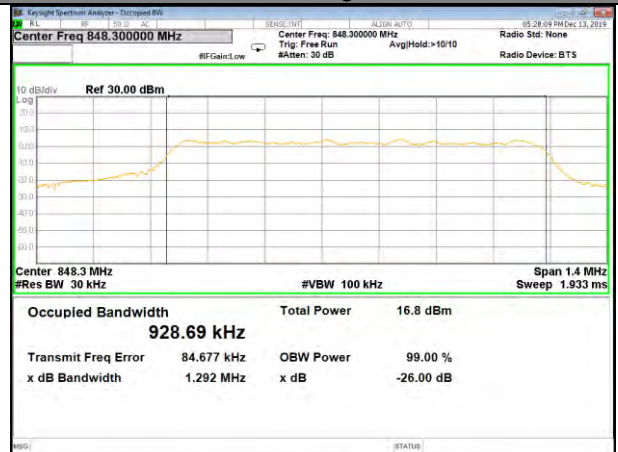

CAT-M\_FDD\_BAND-26

B26\_QPSK\_1.4M\_Low\_26BW-99%

B26\_Q16\_1.4M\_Low\_26BW-99%

B26\_QPSK\_1.4M\_Mid\_26BW-99%

B26\_Q16\_1.4M\_Mid\_26BW-99%

B26\_QPSK\_1.4M\_High\_26BW-99%

B26\_Q16\_1.4M\_High\_26BW-99%

CAT-M\_FDD\_BAND-26