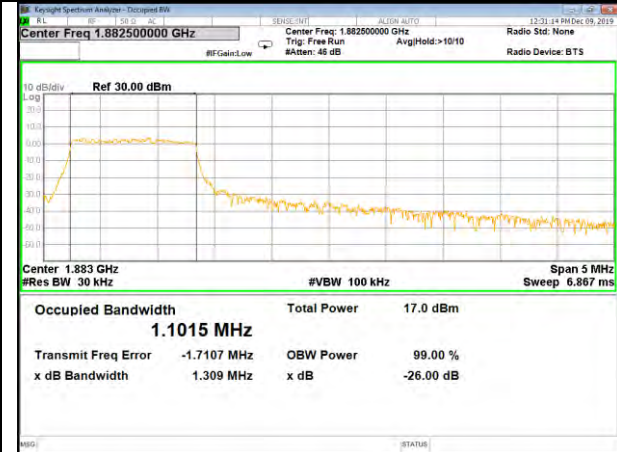

CAT-M\_FDD\_BAND-25

B25\_QPSK\_5M\_Low\_26BW-99%

B25\_Q16\_5M\_Low\_26BW-99%

B25\_QPSK\_5M\_Mid\_26BW-99%

B25\_Q16\_5M\_Mid\_26BW-99%

B25\_QPSK\_5M\_High\_26BW-99%

B25\_Q16\_5M\_High\_26BW-99%

CAT-M\_FDD\_BAND-25