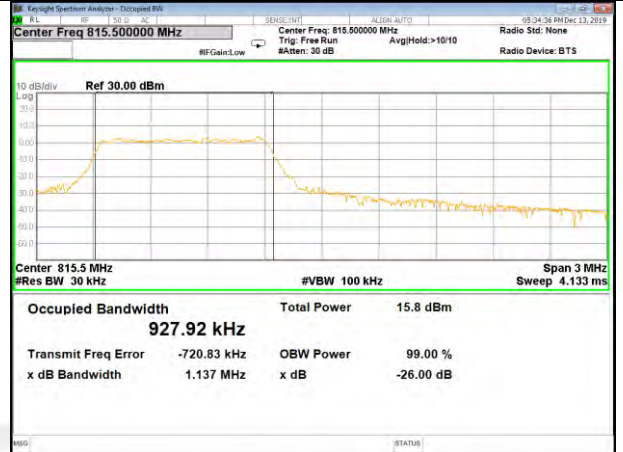

B26_Q16_3M_Low_26BW-99%