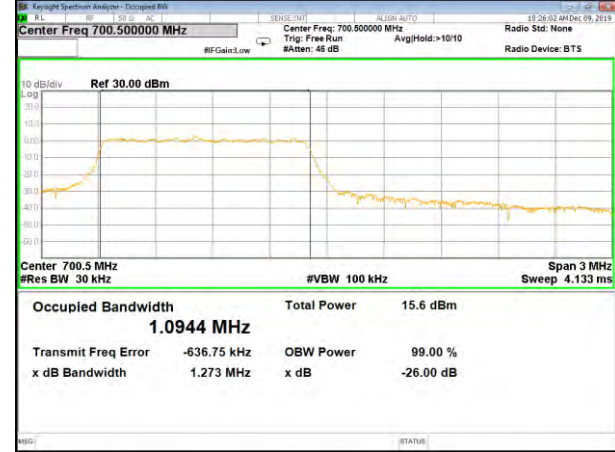

B12\_Q16\_1.4M\_Mid\_26BW-99%

B12\_QPSK\_1.4M\_High\_26BW-99%

B12\_Q16\_1.4M\_High\_26BW-99%

CAT-M\_FDD\_BAND-12

CAT-M\_FDD\_BAND-12

B12\_QPSK\_3M\_Low\_26BW-99%

B12\_Q16\_3M\_Low\_26BW-99%

B12\_QPSK\_3M\_Mid\_26BW-99%