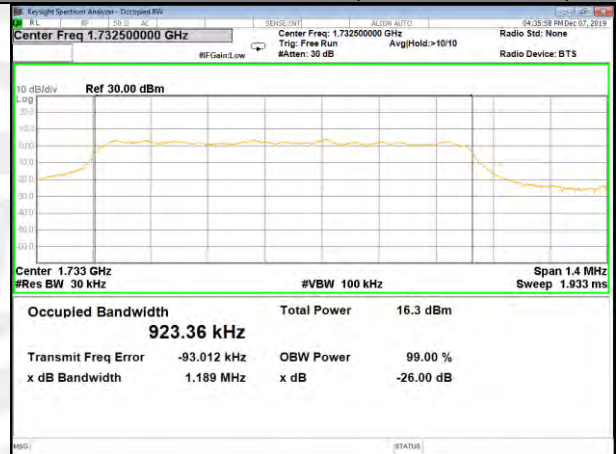

16QAM_1.4M_Middle_(26BW and 99%)