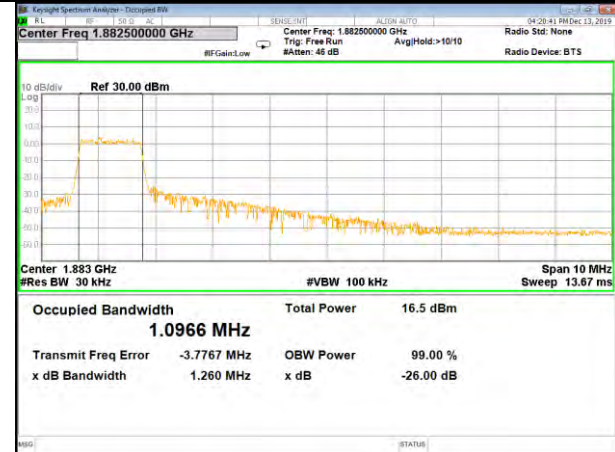

CAT-M\_FDD\_BAND-25

B25\_QPSK\_10M\_Low\_26BW-99%

B25\_Q16\_10M\_Low\_26BW-99%

B25\_QPSK\_10M\_Mid\_26BW-99%

B25\_Q16\_10M\_Mid\_26BW-99%

B25\_QPSK\_10M\_High\_26BW-99%

B25\_Q16\_10M\_High\_26BW-99%

CAT-M\_FDD\_BAND-25