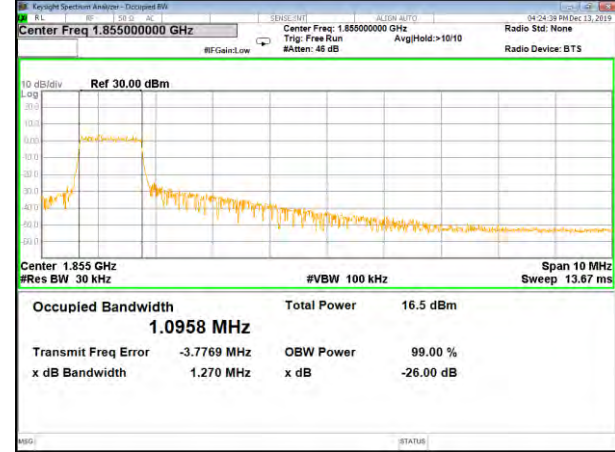

CAT-M_FDD_BAND-25

CAT-M_FDD_BAND-25

B25_QPSK_10M_Low_26BW-99%