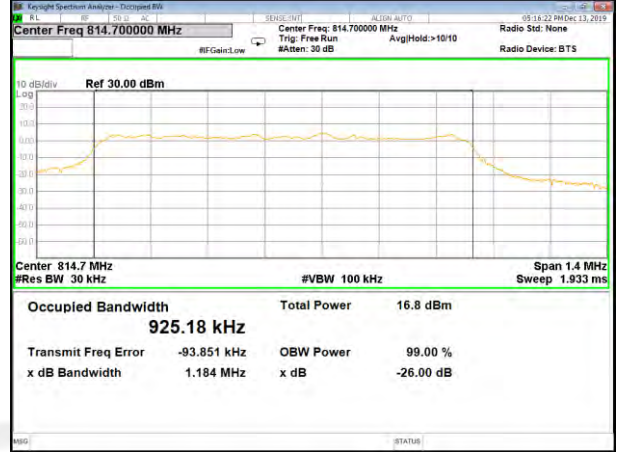

B26_Q16_1.4M_Low_26BW-99%