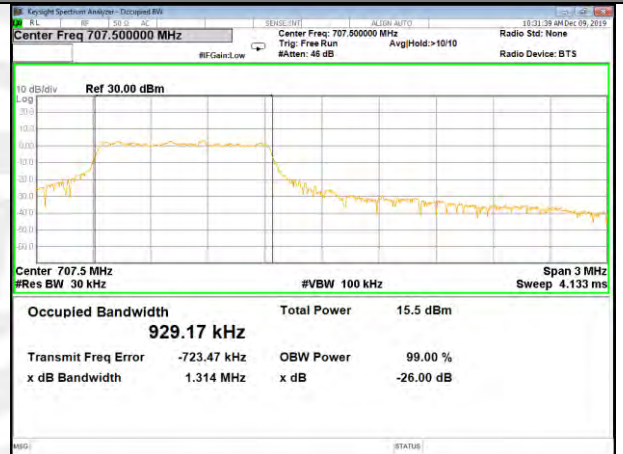

B12_Q16_3M_Mid_26BW-99%