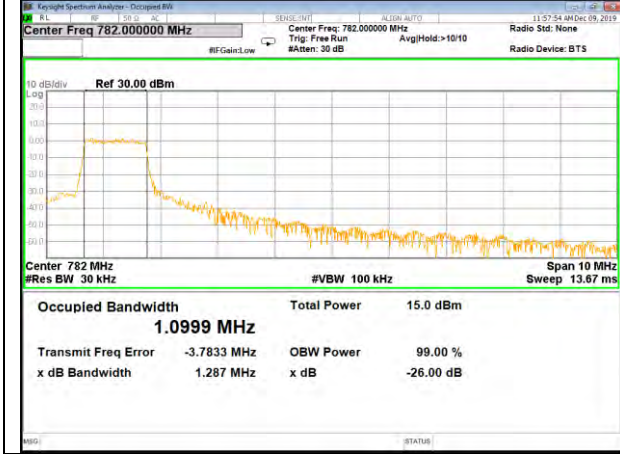

B13\_Q16\_5M\_Mid\_26BW-99%

B13\_QPSK\_5M\_High\_26BW-99%

B13\_Q16\_5M\_High\_26BW-99%

CAT-M\_FDD\_BAND-13

CAT-M\_FDD\_BAND-13

B13\_QPSK\_10M\_Mid\_26BW-99%

B13\_Q16\_10M\_Mid\_26BW-99%

CAT-M\_FDD\_BAND-25