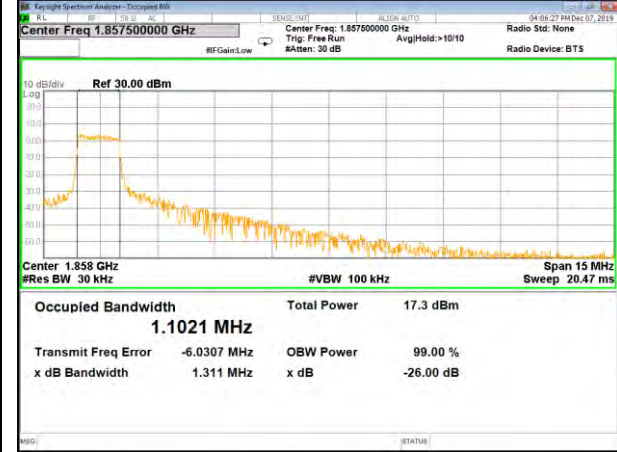

QPSK\_10M\_Higher\_(26BW and 99%)

16QAM\_10M\_Higher\_(26BW and 99%)

CAT-M\_FDD\_BAND-2

CAT-M\_FDD\_BAND-2

QPSK\_15M\_Lower\_(26BW and 99%)

16QAM\_15M\_Lower\_(26BW and 99%)

QPSK\_15M\_Middle\_(26BW and 99%)