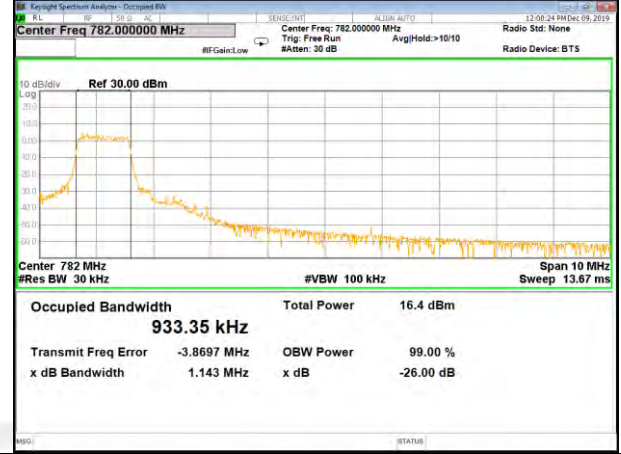

B13\_Q16\_5M\_Mid\_26BW-99%

B13\_QPSK\_5M\_High\_26BW-99%

B13\_Q16\_5M\_High\_26BW-99%

CAT-M\_FDD\_BAND-13

CAT-M\_FDD\_BAND-13

B13\_QPSK\_10M\_Mid\_26BW-99%

B13\_Q16\_10M\_Mid\_26BW-99%

CAT-M\_FDD\_BAND-25