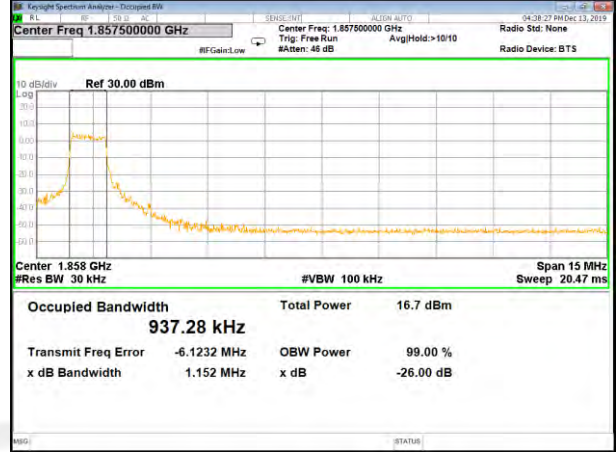

B25_Q16_15M_Low_26BW-99%