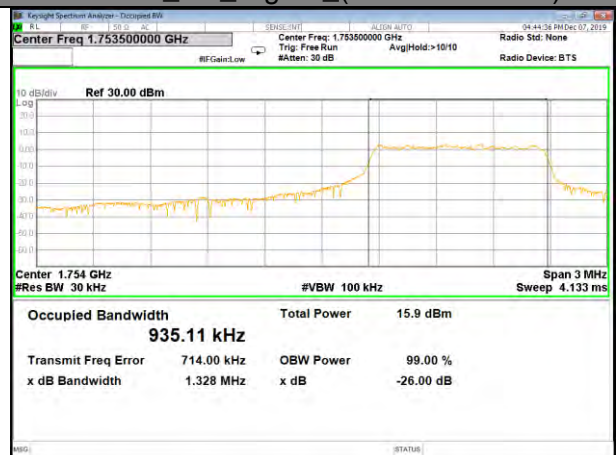

QPSK\_3M\_Lower\_(26BW and 99%)

16QAM\_3M\_Lower\_(26BW and 99%)

QPSK\_3M\_Middle\_(26BW and 99%)

16QAM\_3M\_Middle\_(26BW and 99%)

QPSK\_3M\_Higher\_(26BW and 99%)

16QAM\_3M\_Higher\_(26BW and 99%)

CAT-M\_FDD\_BAND-4