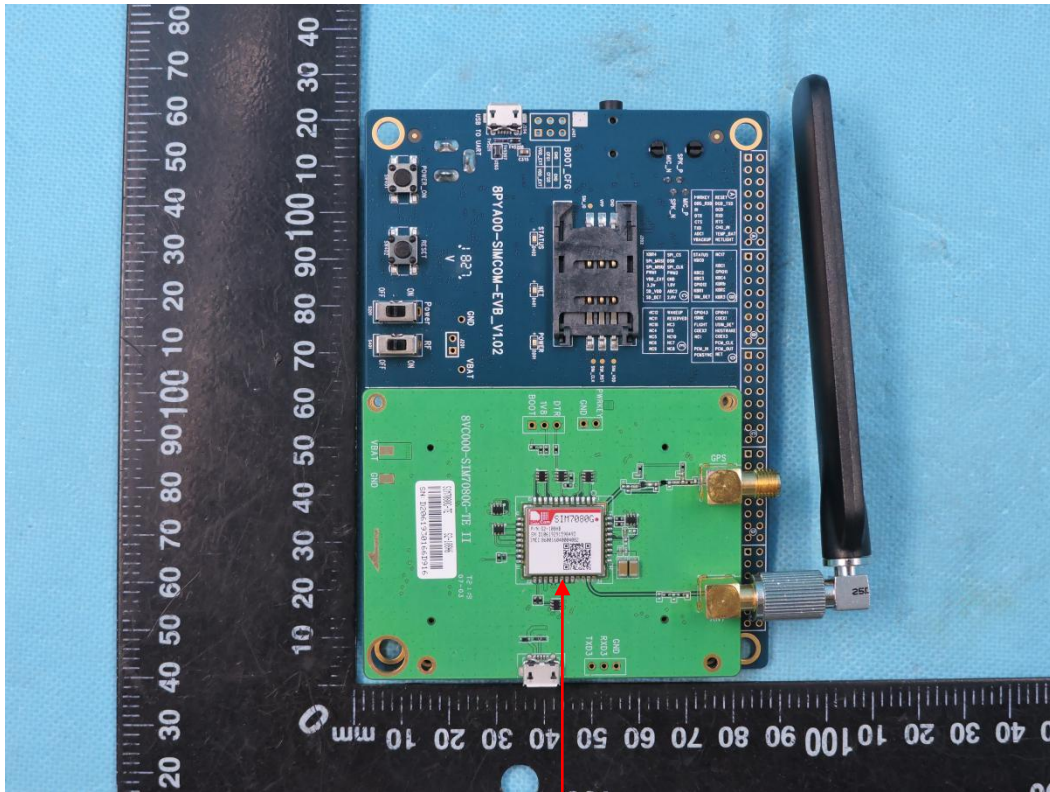

FCC Label

NB/GNSS MODULE

Model name: SIM7080G

FCC ID: 2AJYU-8VC0002

This device complies with part 15 of the FCC Rules.

Operation is subject to the following two conditions: (1)

This device may not cause harmful interference, and (2)

this device must accept any interference received,

including interference that may cause undesired

operation.