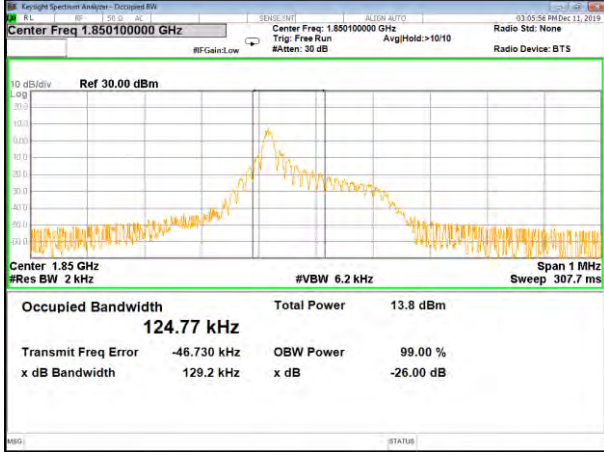

B2_3.75k_1#0_QPSK_Higher_(26BW and 99%)

BAND-2

BAND-2

B2_15k_1#0_BPSK_Lower_(26BW and 99%)

B2_15k_1#0_QPSK_Lower_(26BW and 99%)

B2_15k_1#0_BPSK_Middle_(26BW and 99%)

B2_15k_1#0_QPSK_Middle_(26BW and 99%)

B2_15k_1#0_BPSK_Higher_(26BW and 99%)