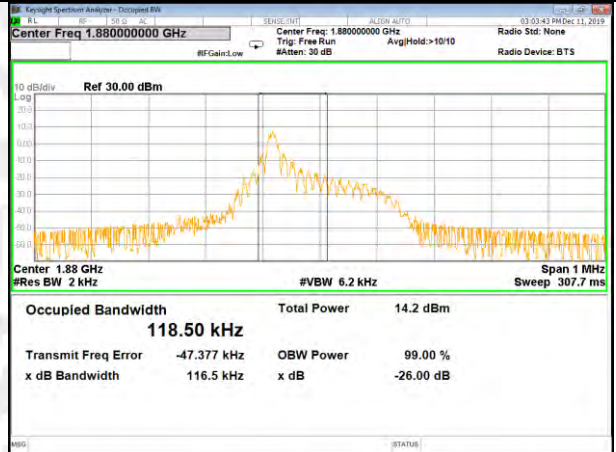

B2_3.75k_1#0_QPSK_Higher_(26BW and 99%)

BAND-2

BAND-2

B2_15k_1#0_BPSK_Lower_(26BW and 99%)

B2_15k_1#0_QPSK_Lower_(26BW and 99%)

B2_15k_1#0_BPSK_Middle_(26BW and 99%)

B2_15k_1#0_QPSK_Middle_(26BW and 99%)

B2_15k_1#0_BPSK_Higher_(26BW and 99%)