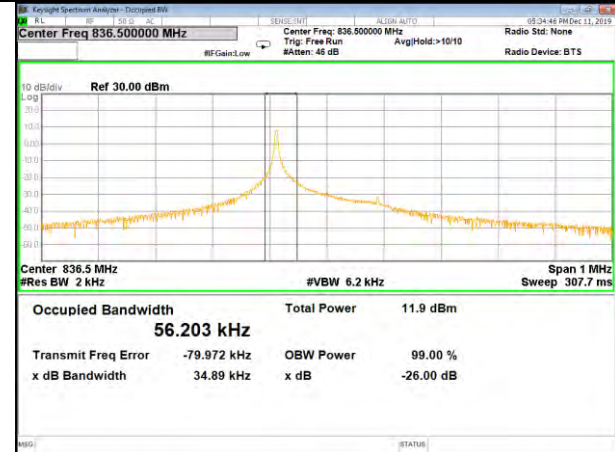

B5_3.75k_1#0_BPSK_Mid_26BW-99%