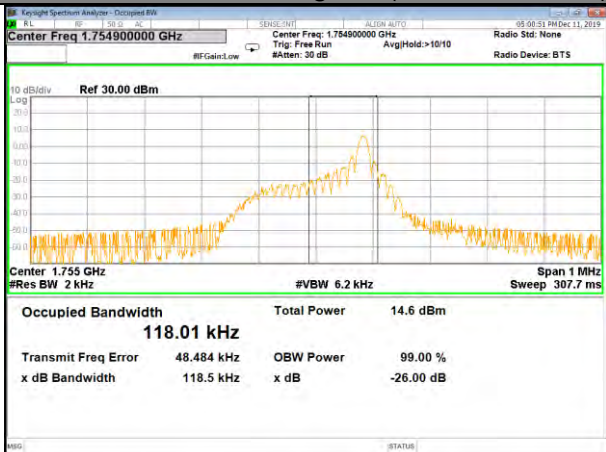

BAND-4

BAND-4

B4_15K_1#0_BPSK_Lower_(26BW and 99%)

B4_15K_1#0_QPSK_Lower_(26BW and 99%)

B4_15K_1#0_BPSK_Middle_(26BW and 99%)

B4_15K_1#0_QPSK_Middle_(26BW and 99%)

B4_15K_1#0_BPSK_Higher_(26BW and 99%)

B4_15K_1#0_QPSK_Higher_(26BW and 99%)