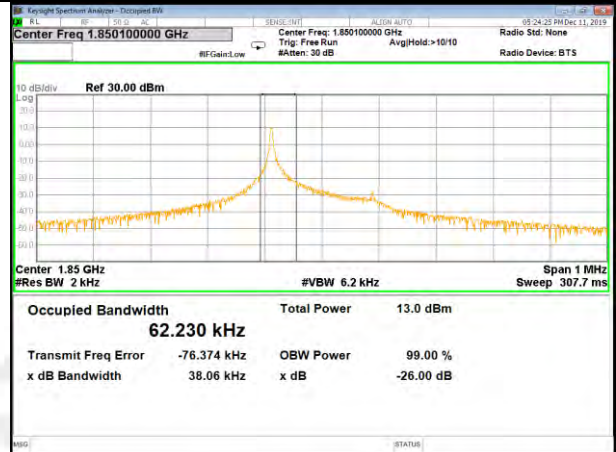

26BW and 99% BAND-2

BAND-2

B2_3.75k_1#0_BPSK_Lower_(26BW and 99%)

B2_3.75k_1#0_QPSK_Lower_(26BW and 99%)

B2_3.75k_1#0_BPSK_Middle_(26BW and 99%)

B2_3.75k_1#0_QPSK_Middle_(26BW and 99%)

B2_3.75k_1#0_BPSK_Higher_(26BW and 99%)