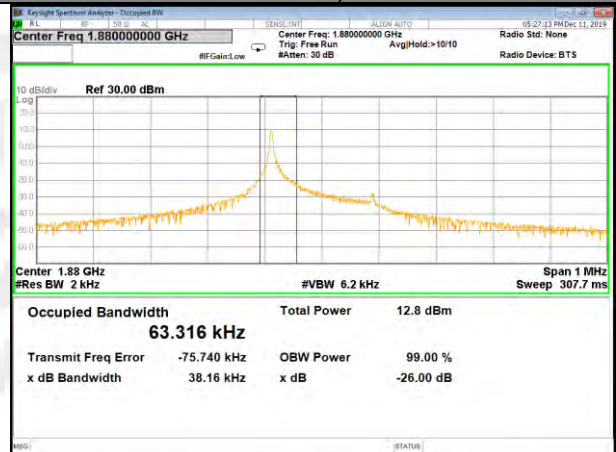

26BW and 99% BAND-2

BAND-2

B2_3.75k_1#0_BPSK_Lower_(26BW and 99%)

B2_3.75k_1#0_QPSK_Lower_(26BW and 99%)

B2_3.75k_1#0_BPSK_Middle_(26BW and 99%)

B2_3.75k_1#0_QPSK_Middle_(26BW and 99%)

B2_3.75k_1#0_BPSK_Higher_(26BW and 99%)