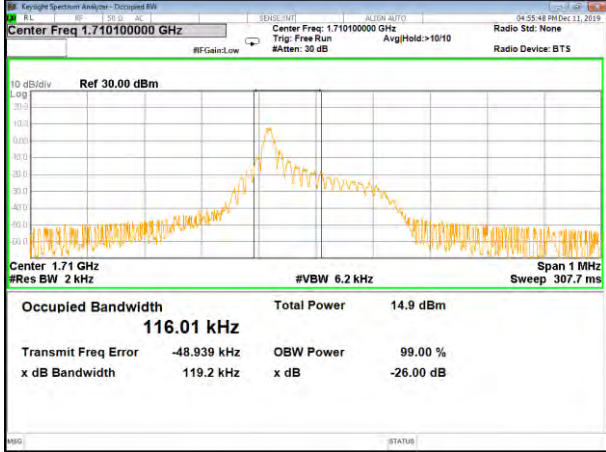

BAND-4

BAND-4

B4_15K_1#0_BPSK_Lower_(26BW and 99%)