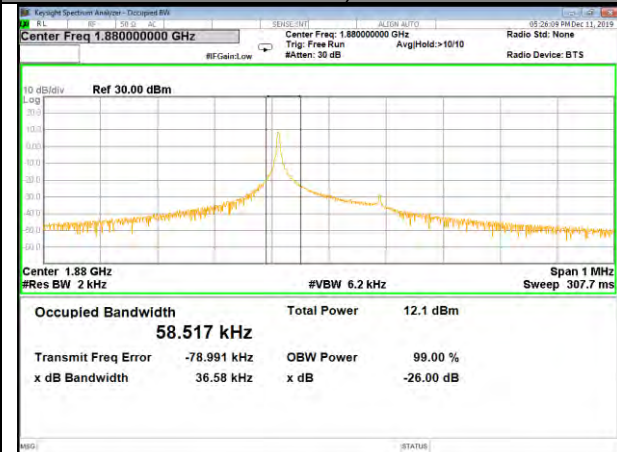

26BW and 99% BAND-2

BAND-2

B2_3.75k_1#0_BPSK_Lower_(26BW and 99%)

B2_3.75k_1#0_QPSK_Lower_(26BW and 99%)

B2_3.75k_1#0_BPSK_Middle_(26BW and 99%)

B2_3.75k_1#0_QPSK_Middle_(26BW and 99%)

B2_3.75k_1#0_BPSK_Higher_(26BW and 99%)