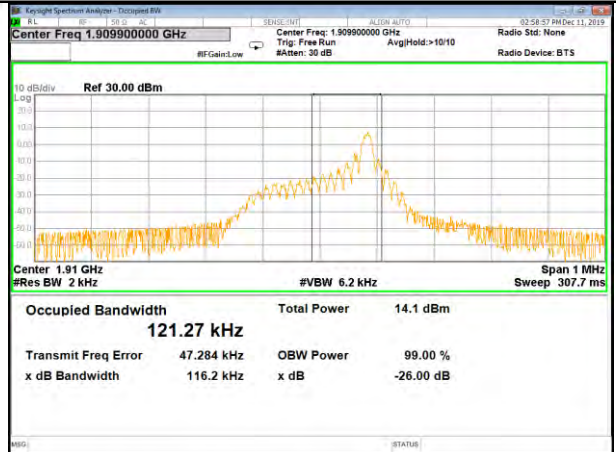

B2_15k_1#0_QPSK_Higher_(26BW and 99%)