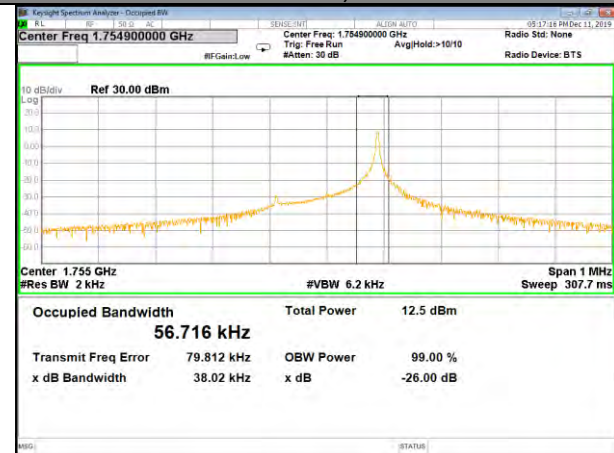

B4_3.75K_1#0_BPSK_Lower_(26BW and 99%)

B4_3.75K_1#0_QPSK_Lower_(26BW and 99%)

B4_3.75K_1#0_BPSK_Middle_(26BW and 99%)

B4_3.75K_1#0_QPSK_Middle_(26BW and 99%)

B4_3.75K_1#0_BPSK_Higher_(26BW and 99%)

B4_3.75K_1#0_QPSK_Higher_(26BW and 99%)