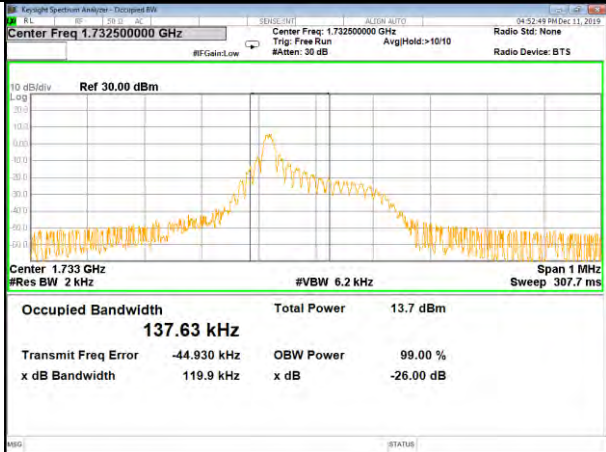

BAND-4

BAND-4

B4_15K_1#0_BPSK_Lower_(26BW and 99%)

B4_15K_1#0_QPSK_Lower_(26BW and 99%)

B4_15K_1#0_BPSK_Middle_(26BW and 99%)

B4_15K_1#0_QPSK_Middle_(26BW and 99%)

B4_15K_1#0_BPSK_Higher_(26BW and 99%)

B4_15K_1#0_QPSK_Higher_(26BW and 99%)