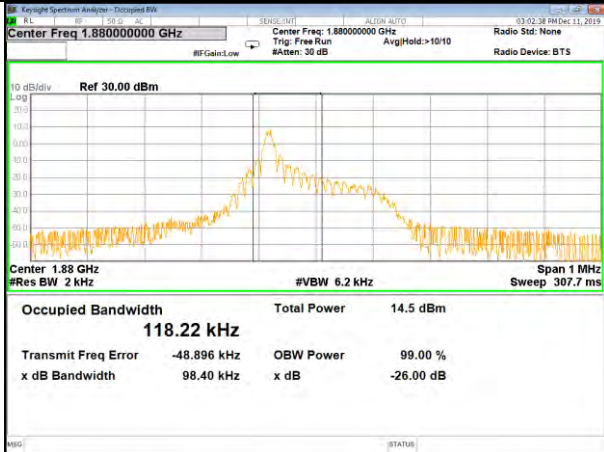

B2_3.75k_1#0_QPSK_Higher_(26BW and 99%)

BAND-2

BAND-2

B2_15k_1#0_BPSK_Lower_(26BW and 99%)

B2_15k_1#0_QPSK_Lower_(26BW and 99%)

B2_15k_1#0_BPSK_Middle_(26BW and 99%)

B2_15k_1#0_QPSK_Middle_(26BW and 99%)

B2_15k_1#0_BPSK_Higher_(26BW and 99%)