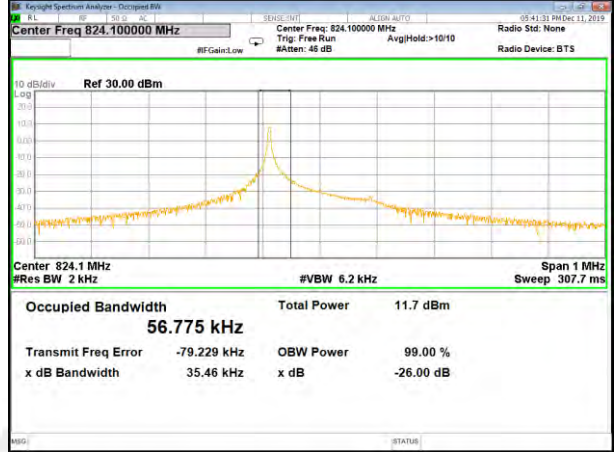

B5_3.75k_1#0_QPSK_Low_26BW-99%