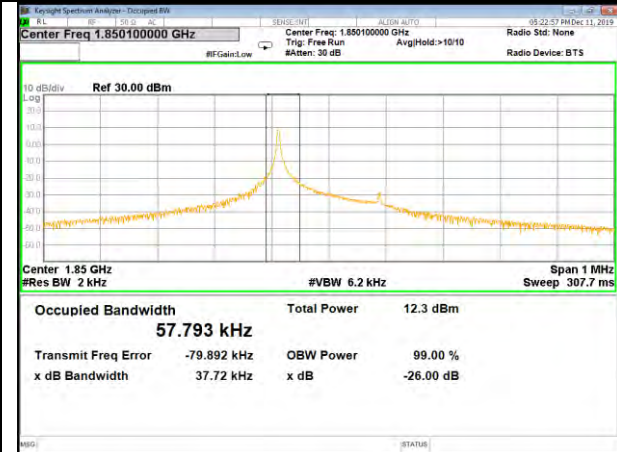

26BW and 99% BAND-2

BAND-2

B2_3.75k_1#0_BPSK_Lower_(26BW and 99%)

B2_3.75k_1#0_QPSK_Lower_(26BW and 99%)

B2_3.75k_1#0_BPSK_Middle_(26BW and 99%)

B2_3.75k_1#0_QPSK_Middle_(26BW and 99%)

B2_3.75k_1#0_BPSK_Higher_(26BW and 99%)