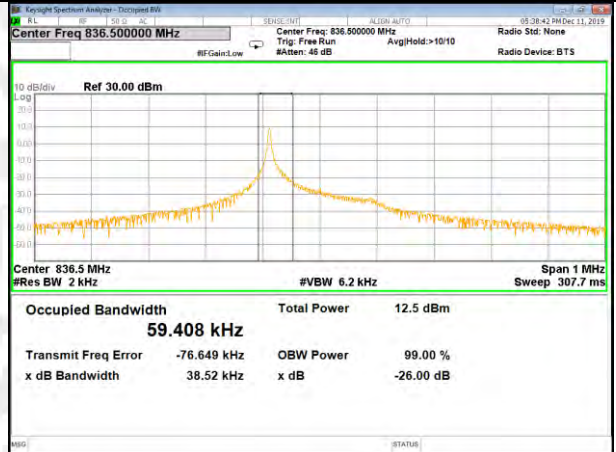

B5_3.75k_1#0_QPSK_Mid_26BW-99%