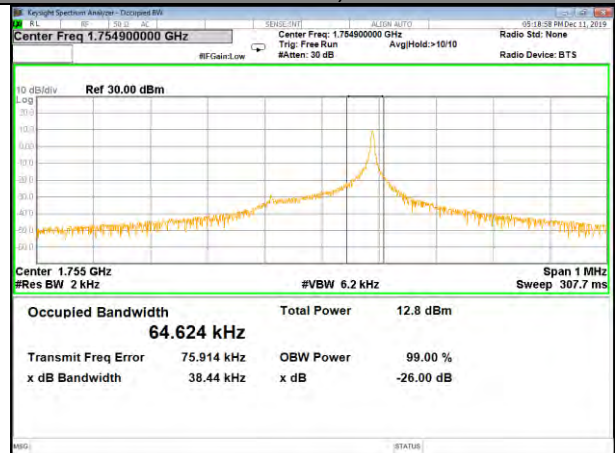

B4_3.75K_1#0_BPSK_Lower_(26BW and 99%)

B4_3.75K_1#0_QPSK_Lower_(26BW and 99%)

B4_3.75K_1#0_BPSK_Middle_(26BW and 99%)

B4_3.75K_1#0_QPSK_Middle_(26BW and 99%)

B4_3.75K_1#0_BPSK_Higher_(26BW and 99%)

B4_3.75K_1#0_QPSK_Higher_(26BW and 99%)