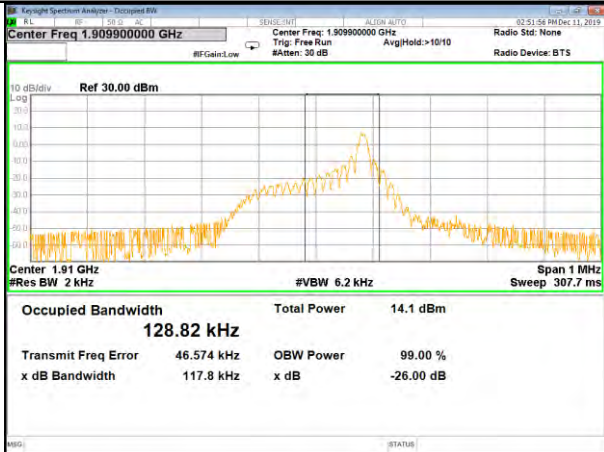

B2_3.75k_1#0_QPSK_Higher_(26BW and 99%)

BAND-2

BAND-2

B2_15k_1#0_BPSK_Lower_(26BW and 99%)

B2_15k_1#0_QPSK_Lower_(26BW and 99%)

B2_15k_1#0_BPSK_Middle_(26BW and 99%)

B2_15k_1#0_QPSK_Middle_(26BW and 99%)

B2_15k_1#0_BPSK_Higher_(26BW and 99%)