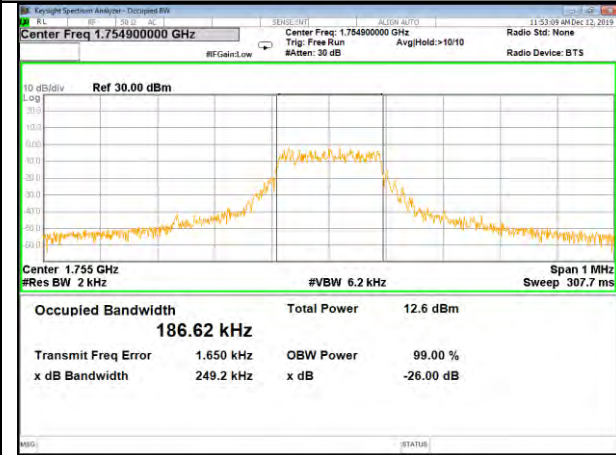

BAND-4

BAND-4

B4_15K_12#0_QPSK_Lower_(26BW and 99%)

B4_15K_12#0_QPSK_Middle_(26BW and 99%)

B4_15K_12#0_QPSK_Higher_(26BW and 99%)

BAND-5

BAND-5

B5_3.75k_1#0_BPSK_Low_26BW-99%