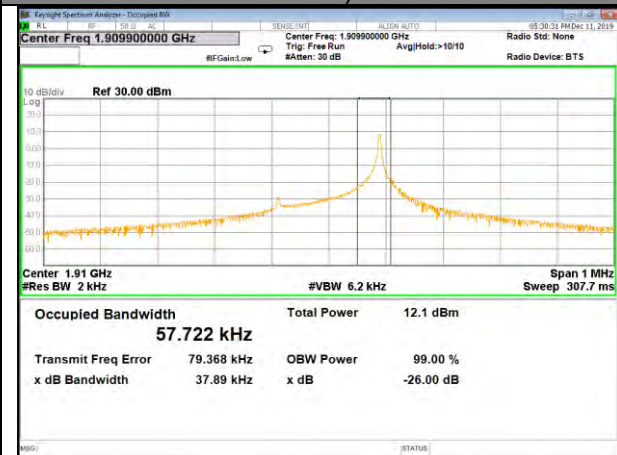

26BW and 99% BAND-2

BAND-2

B2_3.75k_1#0_BPSK_Lower_(26BW and 99%)

B2_3.75k_1#0_QPSK_Lower_(26BW and 99%)

B2_3.75k_1#0_BPSK_Middle_(26BW and 99%)

B2_3.75k_1#0_QPSK_Middle_(26BW and 99%)

B2_3.75k_1#0_BPSK_Higher_(26BW and 99%)