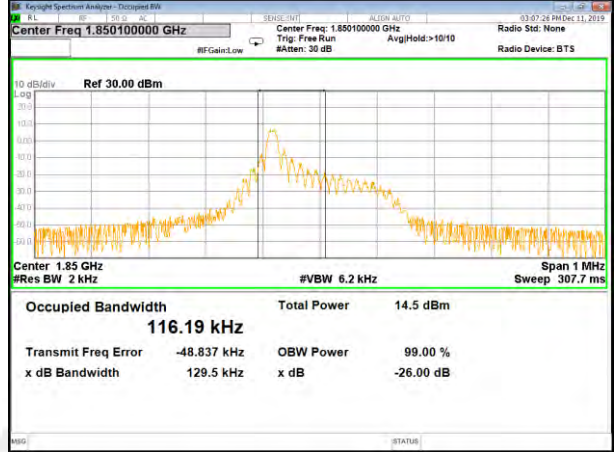

B2_3.75k_1#0_QPSK_Higher_(26BW and 99%)

BAND-2

BAND-2

B2_15k_1#0_BPSK_Lower_(26BW and 99%)

B2_15k_1#0_QPSK_Lower_(26BW and 99%)

B2_15k_1#0_BPSK_Middle_(26BW and 99%)

B2_15k_1#0_QPSK_Middle_(26BW and 99%)

B2_15k_1#0_BPSK_Higher_(26BW and 99%)