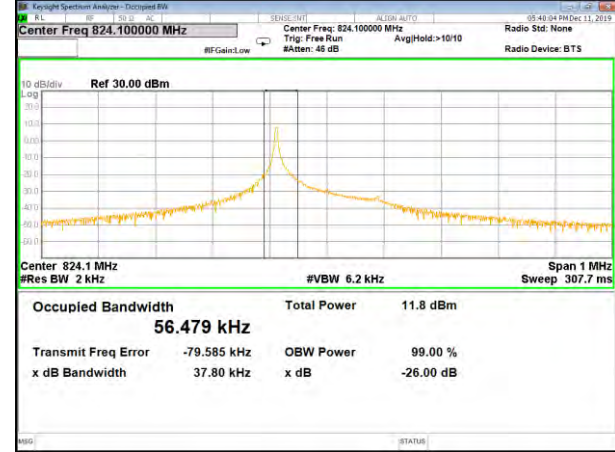

BAND-4

BAND-4

B4_15K_12#0_QPSK_Lower_(26BW and 99%)

B4_15K_12#0_QPSK_Middle_(26BW and 99%)

B4_15K_12#0_QPSK_Higher_(26BW and 99%)

BAND-5

BAND-5

B5_3.75k_1#0_BPSK_Low_26BW-99%