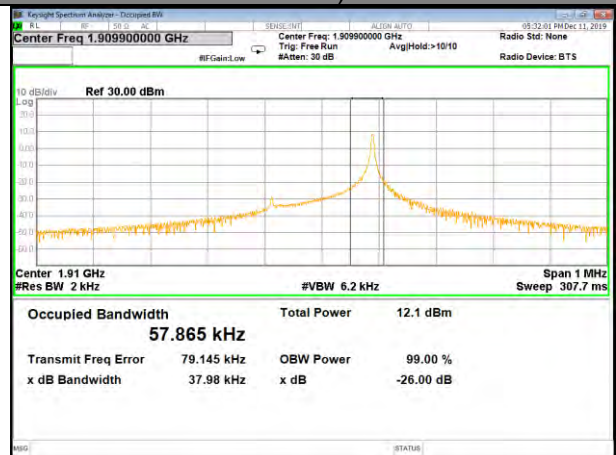

B2_3.75k_1#0_QPSK_Higher_(26BW and 99%)