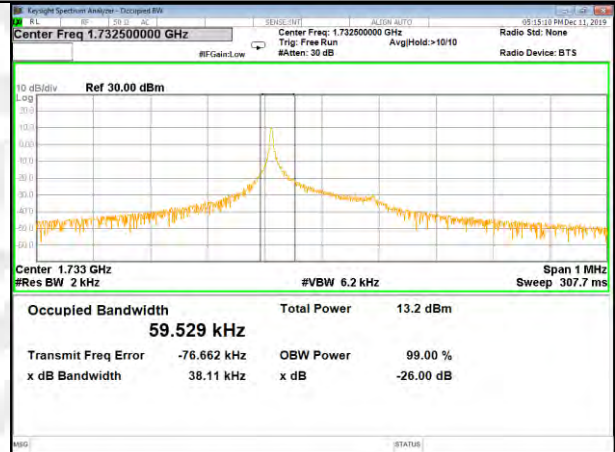

B4_3.75K_1#0_BPSK_Lower_(26BW and 99%)

B4_3.75K_1#0_QPSK_Lower_(26BW and 99%)

B4_3.75K_1#0_BPSK_Middle_(26BW and 99%)

B4_3.75K_1#0_QPSK_Middle_(26BW and 99%)

B4_3.75K_1#0_BPSK_Higher_(26BW and 99%)

B4_3.75K_1#0_QPSK_Higher_(26BW and 99%)