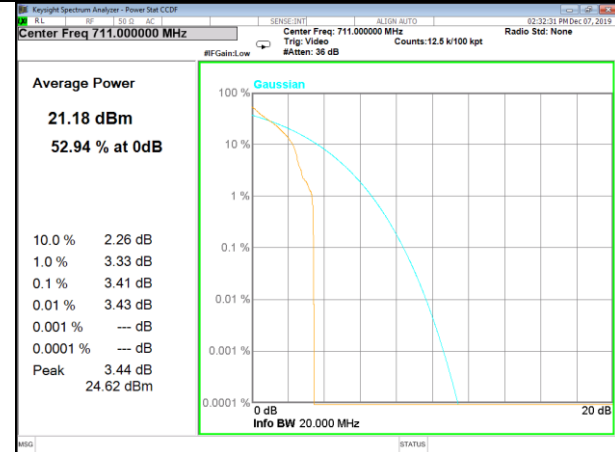

CAT-M_FDD_BAND-12

CAT-M_FDD_BAND-12

B12_1_Q16_Middle_

B12_5_Q16_Middle_

B12_1_QPSK_High_

B12_6_QPSK_High_

B12_1_Q16_High_

B12_5_Q16_High_