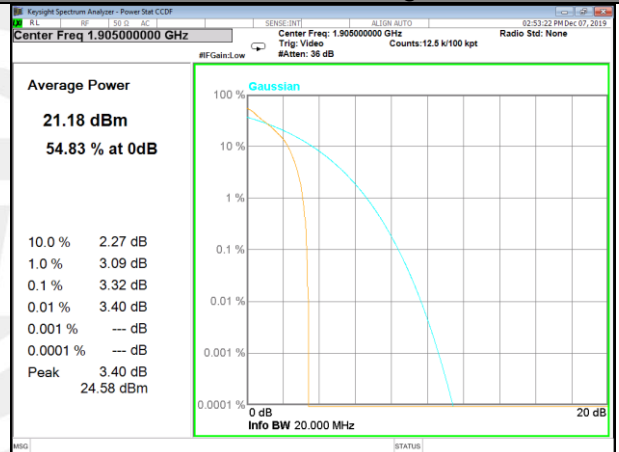

CAT-M_FDD_BAND-25

CAT-M_FDD_BAND-25

B25_1_Q16_Middle_

B25_5_Q16_Middle_

B25_1_QPSK_High_

B25_6_QPSK_High_

B25_1_Q16_High_

B25_5_Q16_High_