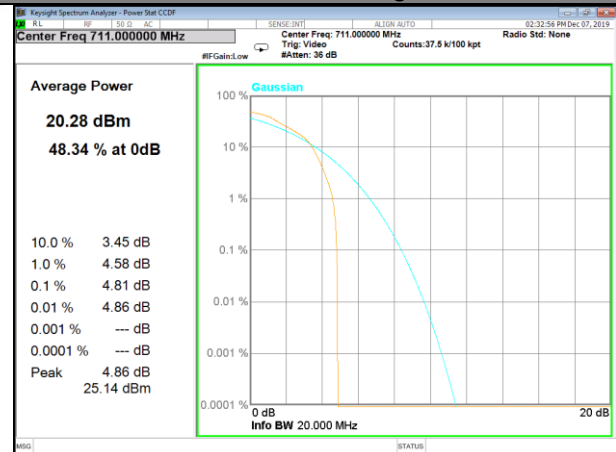

CAT-M_FDD_BAND-12

CAT-M_FDD_BAND-12

B12_1_Q16_Middle_

B12_5_Q16_Middle_

B12_1_QPSK_High_

B12_6_QPSK_High_

B12_1_Q16_High_

B12_5_Q16_High_