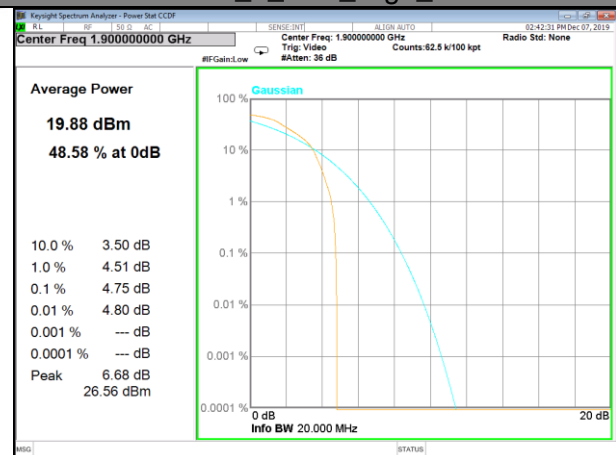

CAT-M_FDD_BAND-2

CAT-M_FDD_BAND-2

B2_1_Q16_Middle_

B2_5_Q16_Middle_

B2_1_QPSK_High_

B2_6_QPSK_High_

B2_1_Q16_High_

B2_5_Q16_High_