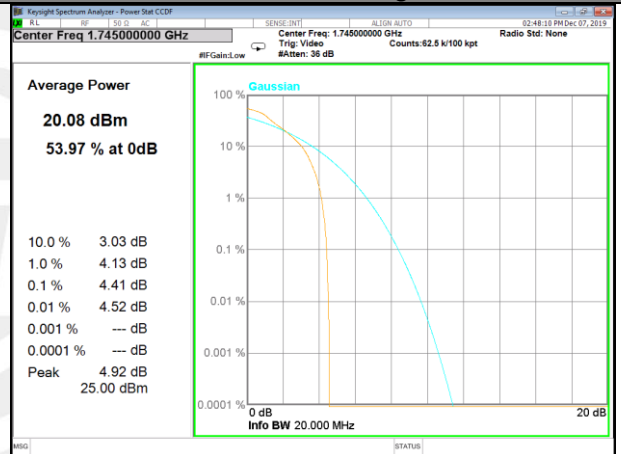

CAT-M_FDD_BAND-4

CAT-M_FDD_BAND-4

B4_1_Q16_Middle_

B4_5_Q16_Middle_

B4_1_QPSK_High_

B4_6_QPSK_High_

B4_1_Q16_High_

B4_5_Q16_High_