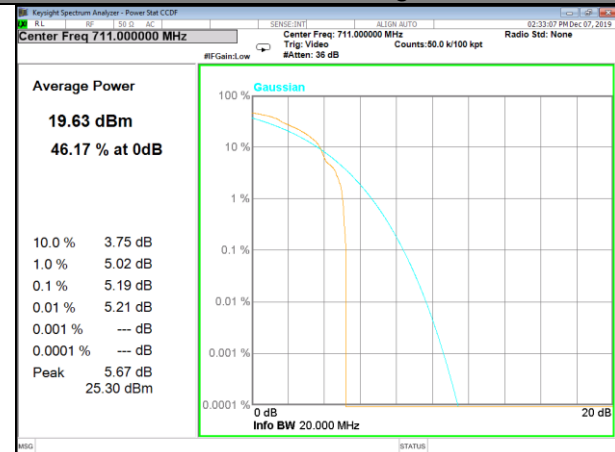

CAT-M_FDD_BAND-12

CAT-M_FDD_BAND-12

B12_1_Q16_Middle_

B12_5_Q16_Middle_

B12_1_QPSK_High_

B12_6_QPSK_High_

B12_1_Q16_High_

B12_5_Q16_High_