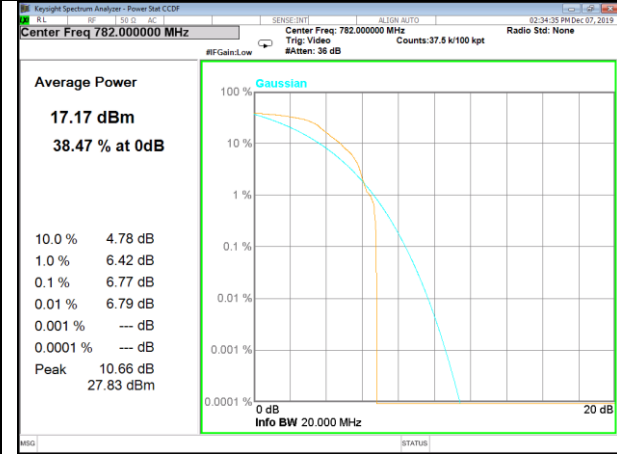

CAT-M_FDD_BAND-13

CAT-M_FDD_BAND-13

B13_1_QPSK_Middle_