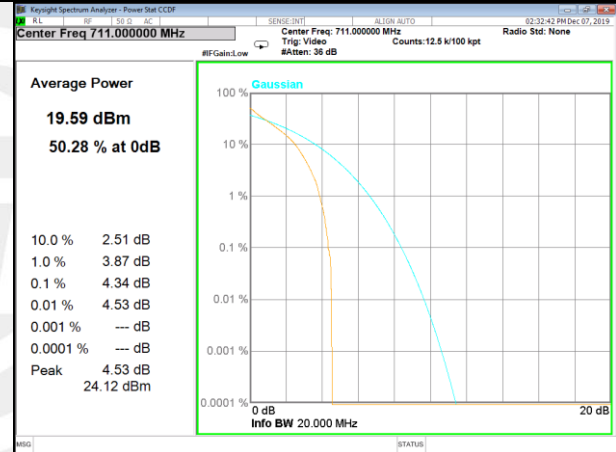

CAT-M_FDD_BAND-12

CAT-M_FDD_BAND-12

B12_1_Q16_Middle_

B12_5_Q16_Middle_

B12_1_QPSK_High_

B12_6_QPSK_High_

B12_1_Q16_High_

B12_5_Q16_High_