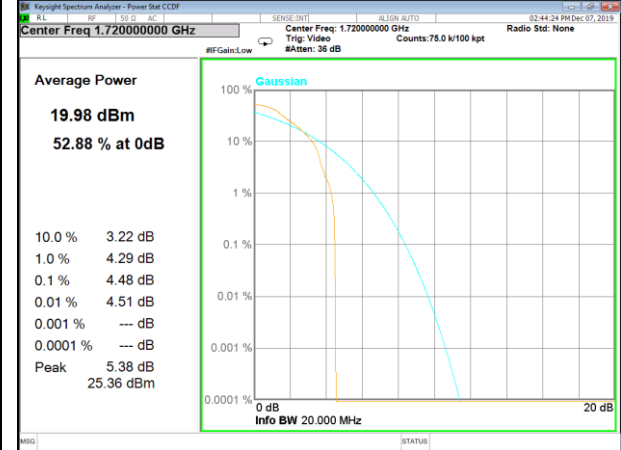

CAT-M_FDD_BAND-4

CAT-M_FDD_BAND-4

B4_1_QPSK_Lower_