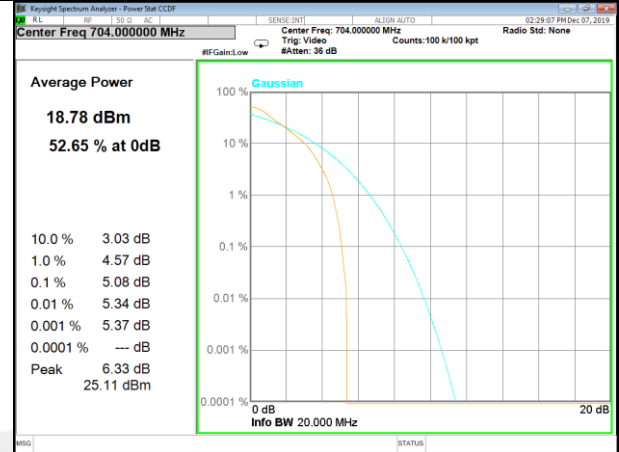

B12_6_QPSK_Lower_