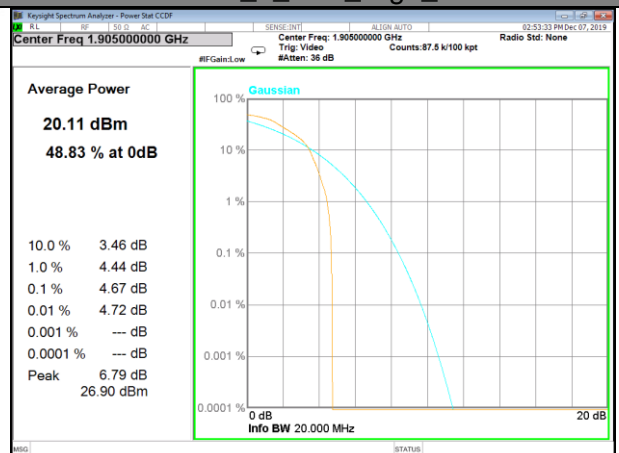

CAT-M_FDD_BAND-25

CAT-M_FDD_BAND-25

B25_1_Q16_Middle_

B25_5_Q16_Middle_

B25_1_QPSK_High_

B25_6_QPSK_High_

B25_1_Q16_High_

B25_5_Q16_High_