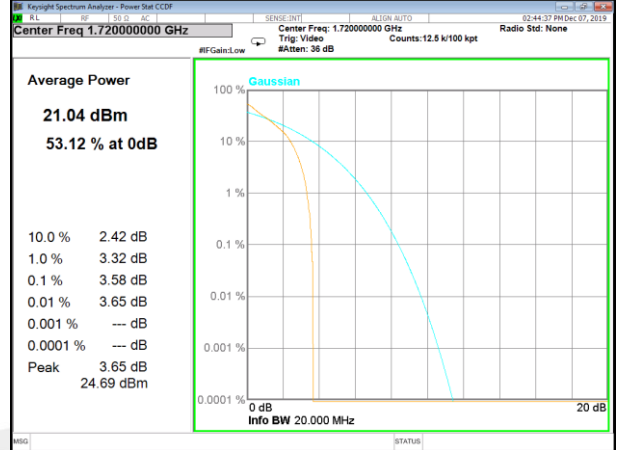

B4_6_QPSK_Lower_