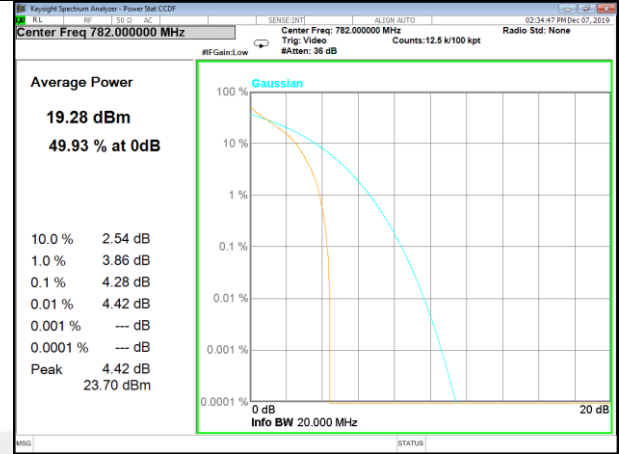

B13_6_QPSK_Middle_