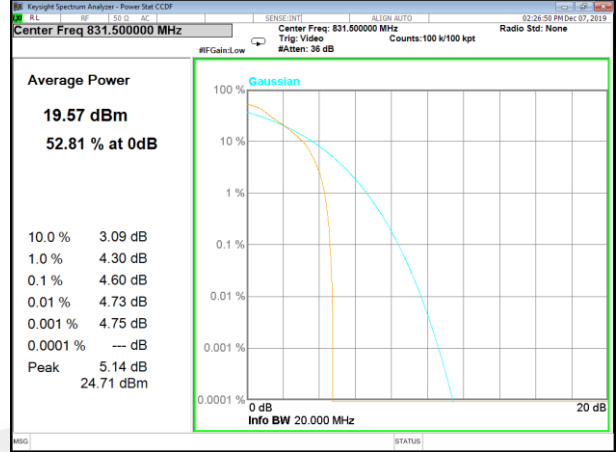

B26_6_QPSK_Mid_