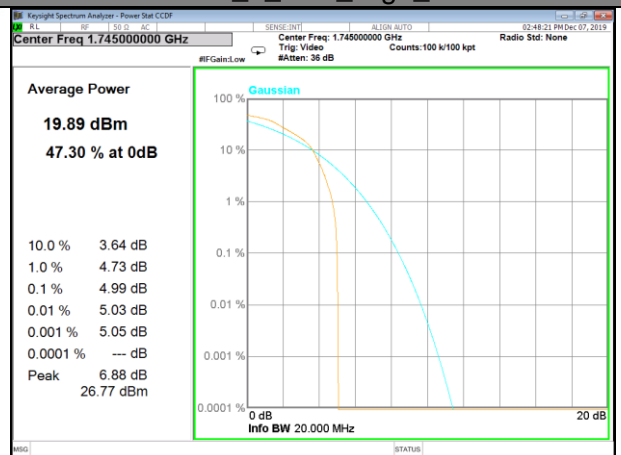

CAT-M_FDD_BAND-4

CAT-M_FDD_BAND-4

B4_1_Q16_Middle_

B4_5_Q16_Middle_

B4_1_QPSK_High_

B4_6_QPSK_High_

B4_1_Q16_High_

B4_5_Q16_High_