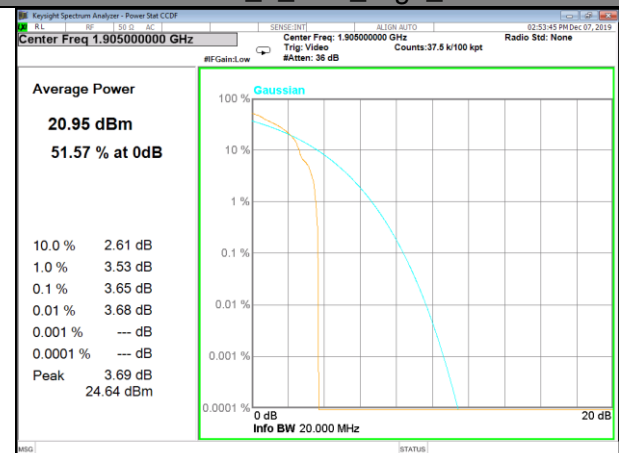

CAT-M_FDD_BAND-25

CAT-M_FDD_BAND-25

B25_1_Q16_Middle_

B25_5_Q16_Middle_

B25_1_QPSK_High_

B25_6_QPSK_High_

B25_1_Q16_High_

B25_5_Q16_High_