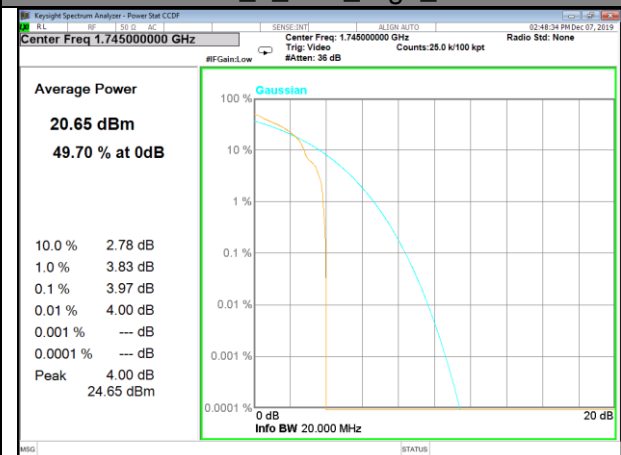

CAT-M_FDD_BAND-4

CAT-M_FDD_BAND-4

B4_1_Q16_Middle_

B4_5_Q16_Middle_

B4_1_QPSK_High_

B4_6_QPSK_High_

B4_1_Q16_High_

B4_5_Q16_High_