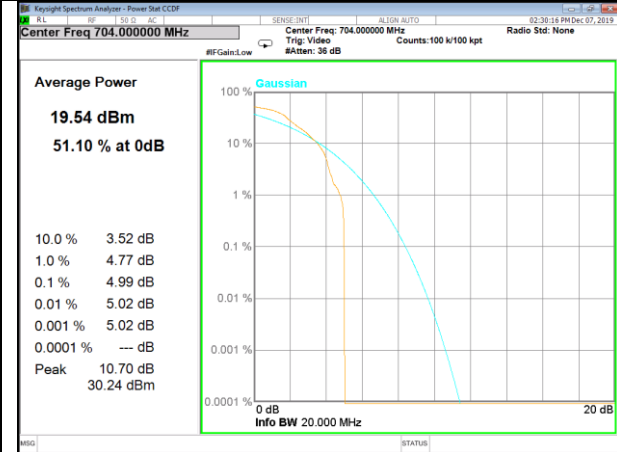

CAT-M_FDD_BAND-12

CAT-M_FDD_BAND-12

B12_1_QPSK_Lower_