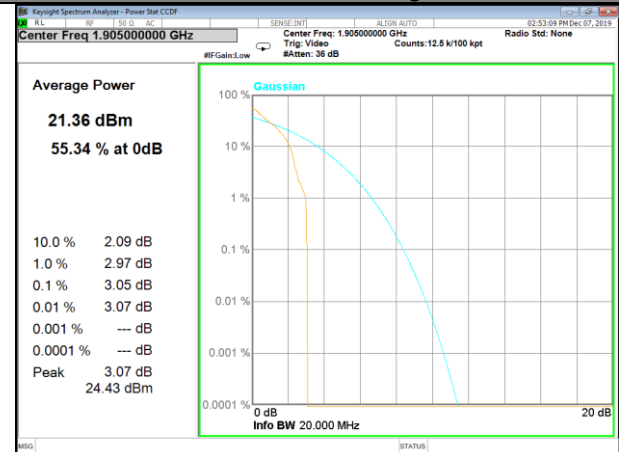

CAT-M_FDD_BAND-25

CAT-M_FDD_BAND-25

B25_1_Q16_Middle_

B25_5_Q16_Middle_

B25_1_QPSK_High_

B25_6_QPSK_High_

B25_1_Q16_High_

B25_5_Q16_High_