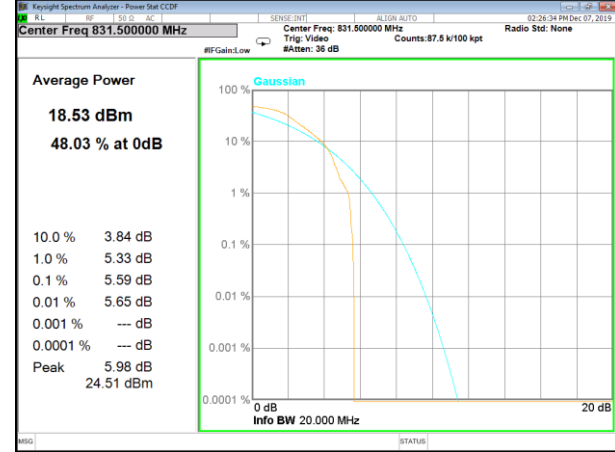

CAT-M_FDD_BAND-26

CAT-M_FDD_BAND-26

B26_1_QPSK_Mid_