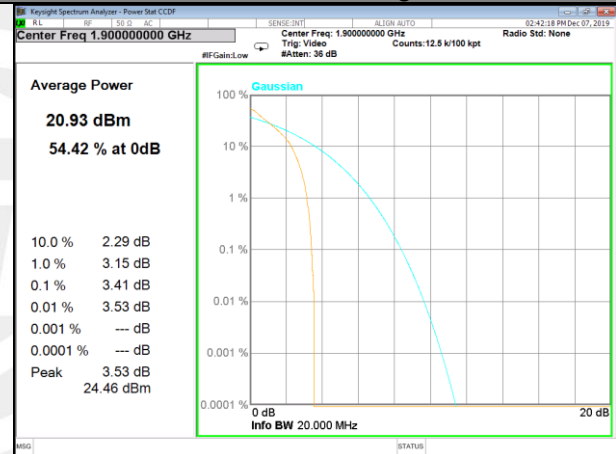

CAT-M_FDD_BAND-2

CAT-M_FDD_BAND-2

B2_1_Q16_Middle_

B2_5_Q16_Middle_

B2_1_QPSK_High_

B2_6_QPSK_High_

B2_1_Q16_High_

B2_5_Q16_High_