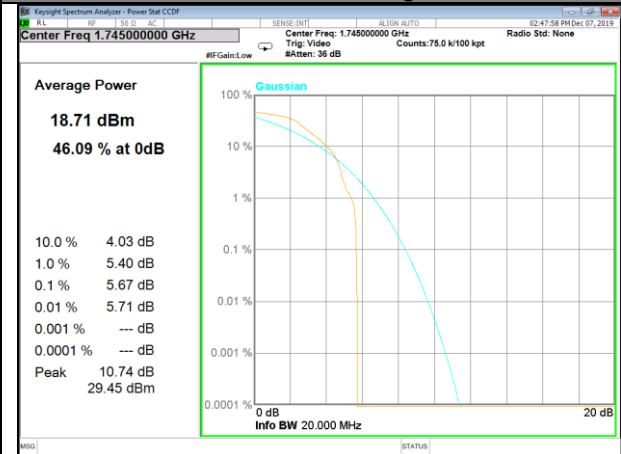

CAT-M_FDD_BAND-4

CAT-M_FDD_BAND-4

B4_1_Q16_Middle_

B4_5_Q16_Middle_

B4_1_QPSK_High_

B4_6_QPSK_High_

B4_1_Q16_High_

B4_5_Q16_High_