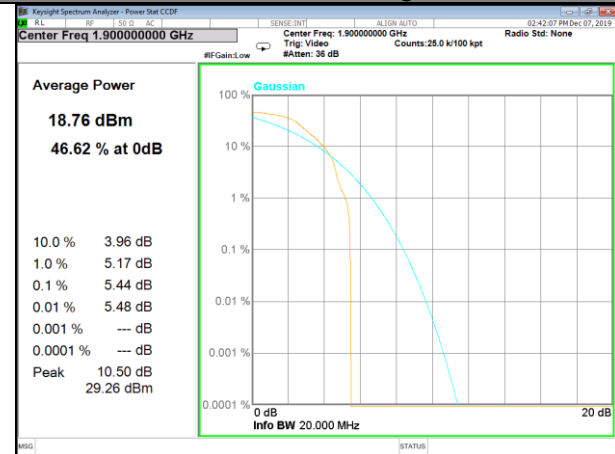

CAT-M_FDD_BAND-2

CAT-M_FDD_BAND-2

B2_1_Q16_Middle_

B2_5_Q16_Middle_

B2_1_QPSK_High_

B2_6_QPSK_High_

B2_1_Q16_High_

B2_5_Q16_High_