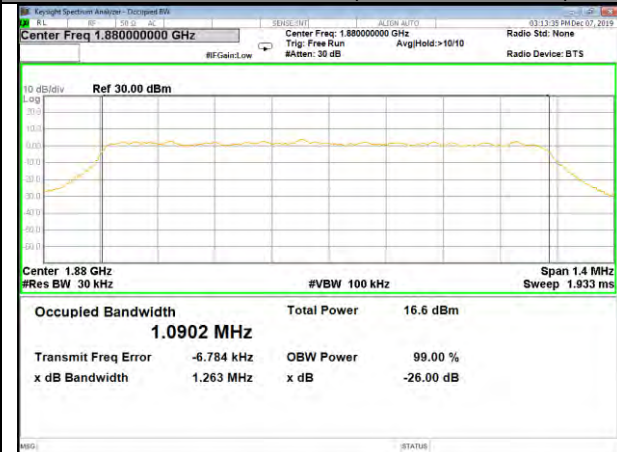

26BW and 99%  
CAT-M\_FDD\_BAND-2

CAT-M\_FDD\_BAND-2

QPSK\_1.4M\_Lower\_(26BW and 99%)

16QAM\_1.4M\_Lower\_(26BW and 99%)

QPSK\_1.4M\_Middle\_(26BW and 99%)

16QAM\_1.4M\_Middle\_(26BW and 99%)

QPSK\_1.4M\_Higher\_(26BW and 99%)