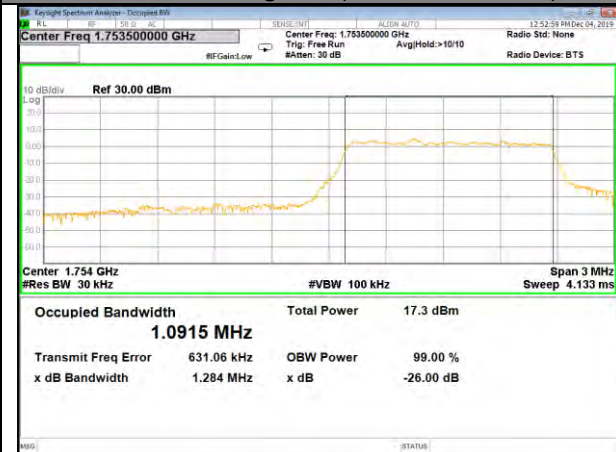

QPSK\_3M\_Lower\_(26BW and 99%)

16QAM\_3M\_Lower\_(26BW and 99%)

QPSK\_3M\_Middle\_(26BW and 99%)

16QAM\_3M\_Middle\_(26BW and 99%)

QPSK\_3M\_Higher\_(26BW and 99%)

16QAM\_3M\_Higher\_(26BW and 99%)

CAT-M\_FDD\_BAND-4