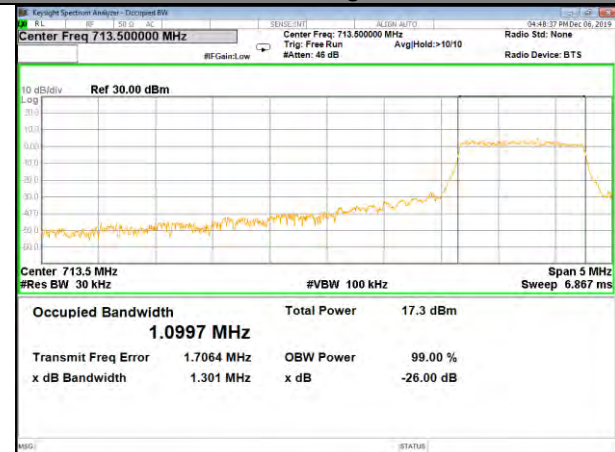

B12_QPSK_5M_High_26BW-99%