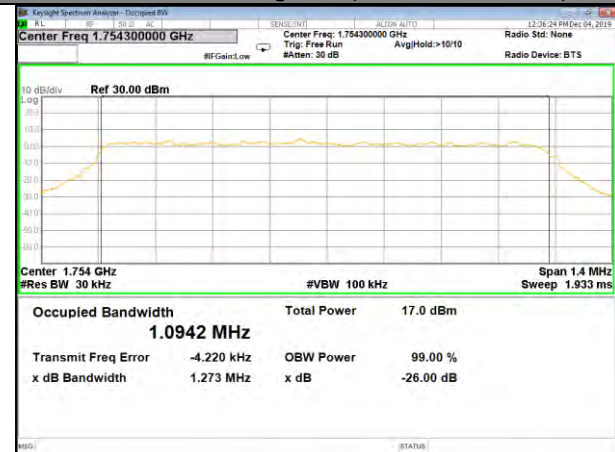

16QAM\_1.4M\_Lower\_(26BW and 99%)

QPSK\_1.4M\_Middle\_(26BW and 99%)

16QAM\_1.4M\_Middle\_(26BW and 99%)

QPSK\_1.4M\_Higher\_(26BW and 99%)

16QAM\_1.4M\_Higher\_(26BW and 99%)

CAT-M\_FDD\_BAND-4

CAT-M\_FDD\_BAND-4