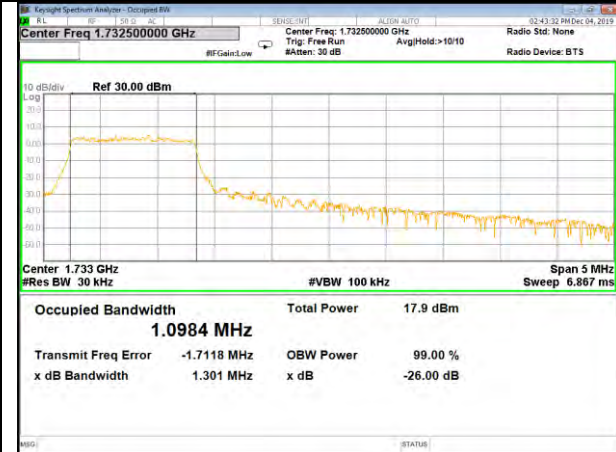

CAT-M\_FDD\_BAND-4

QPSK\_5M\_Lower\_(26BW and 99%)

16QAM\_5M\_Lower\_(26BW and 99%)

QPSK\_5M\_Middle\_(26BW and 99%)

16QAM\_5M\_Middle\_(26BW and 99%)

QPSK\_5M\_Higher\_(26BW and 99%)

16QAM\_5M\_Higher\_(26BW and 99%)