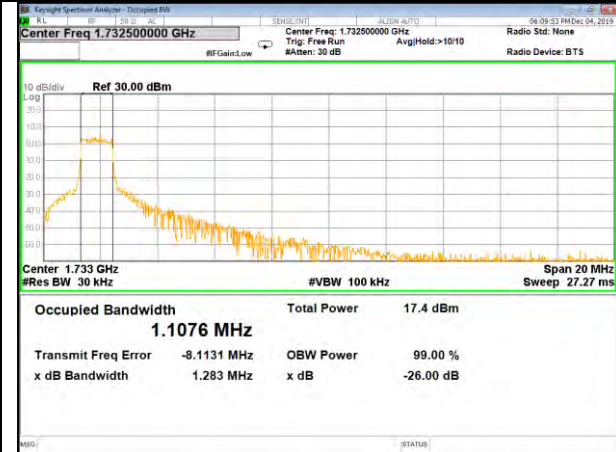

QPSK\_15M\_Higher\_(26BW and 99%)

16QAM\_15M\_Higher\_(26BW and 99%)

CAT-M\_FDD\_BAND-4

CAT-M\_FDD\_BAND-4

QPSK\_20M\_Lower\_(26BW and 99%)

16QAM\_20M\_Lower\_(26BW and 99%)

QPSK\_20M\_Middle\_(26BW and 99%)