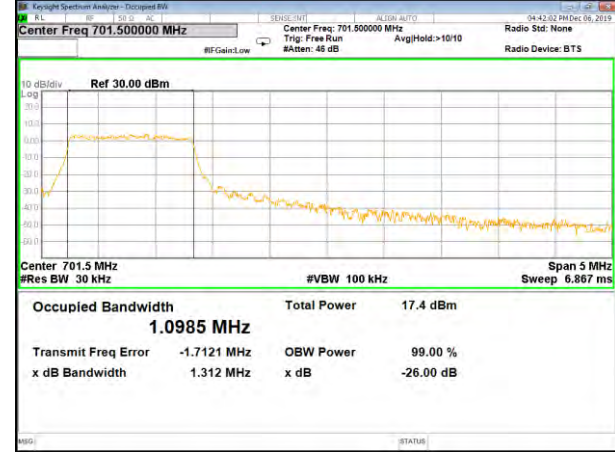

B12\_Q16\_3M\_Mid\_26BW-99%

B12\_QPSK\_3M\_High\_26BW-99%

B12\_Q16\_3M\_High\_26BW-99%

CAT-M\_FDD\_BAND-12

CAT-M\_FDD\_BAND-12

B12\_QPSK\_5M\_Low\_26BW-99%

B12\_Q16\_5M\_Low\_26BW-99%

B12\_QPSK\_5M\_Mid\_26BW-99%