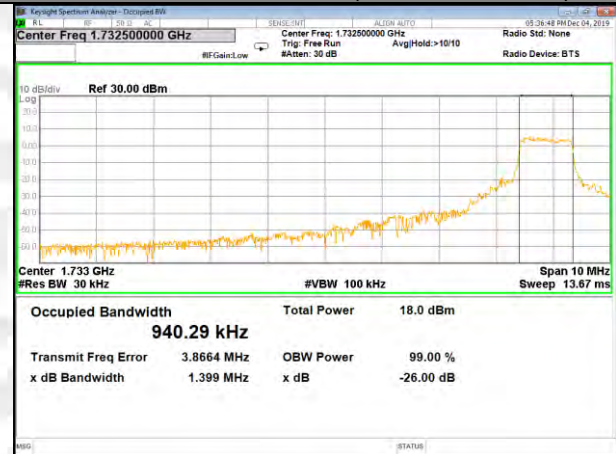

CAT-M\_FDD\_BAND-4

CAT-M\_FDD\_BAND-4

QPSK\_10M\_Lower\_(26BW and 99%)

16QAM\_10M\_Lower\_(26BW and 99%)

QPSK\_10M\_Middle\_(26BW and 99%)

16QAM\_10M\_Middle\_(26BW and 99%)

QPSK\_10M\_Higher\_(26BW and 99%)