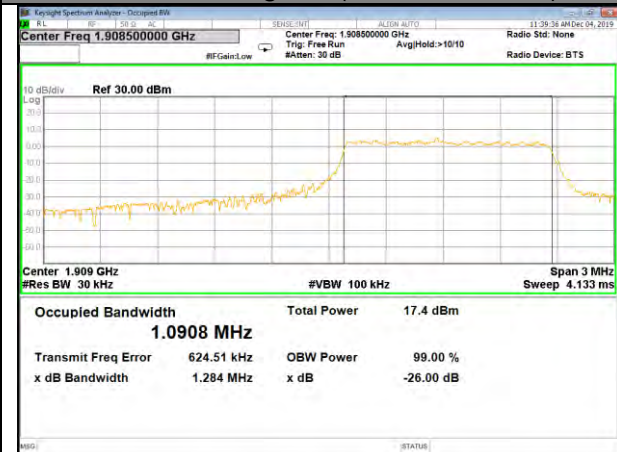

16QAM\_1.4M\_Higher\_(26BW and 99%)

CAT-M\_FDD\_BAND-2

CAT-M\_FDD\_BAND-2

QPSK\_3M\_Lower\_(26BW and 99%)

16QAM\_3M\_Lower\_(26BW and 99%)

QPSK\_3M\_Middle\_(26BW and 99%)

16QAM\_3M\_Middle\_(26BW and 99%)

QPSK\_3M\_Higher\_(26BW and 99%)