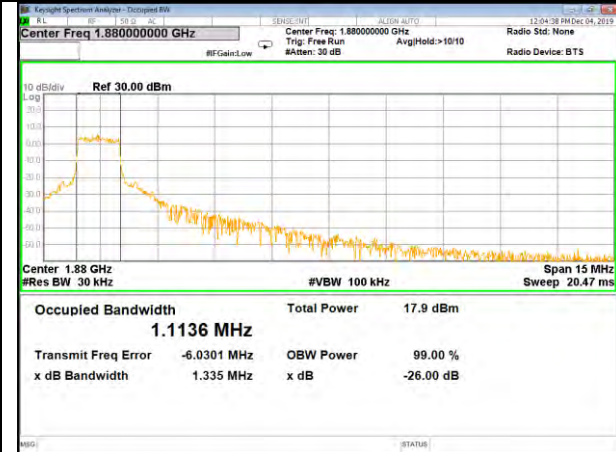

QPSK\_10M\_Higher\_(26BW and 99%)

16QAM\_10M\_Higher\_(26BW and 99%)

CAT-M\_FDD\_BAND-2

CAT-M\_FDD\_BAND-2

QPSK\_15M\_Lower\_(26BW and 99%)

16QAM\_15M\_Lower\_(26BW and 99%)

QPSK\_15M\_Middle\_(26BW and 99%)