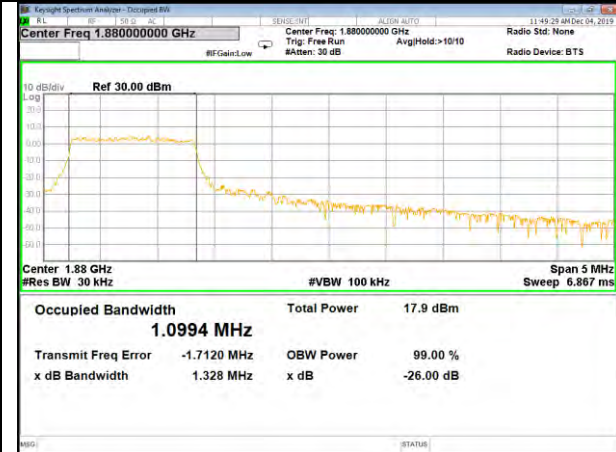

16QAM\_3M\_Higher\_(26BW and 99%)

CAT-M\_FDD\_BAND-2

CAT-M\_FDD\_BAND-2

QPSK\_5M\_Lower\_(26BW and 99%)

16QAM\_5M\_Lower\_(26BW and 99%)

QPSK\_5M\_Middle\_(26BW and 99%)

16QAM\_5M\_Middle\_(26BW and 99%)

QPSK\_5M\_Higher\_(26BW and 99%)