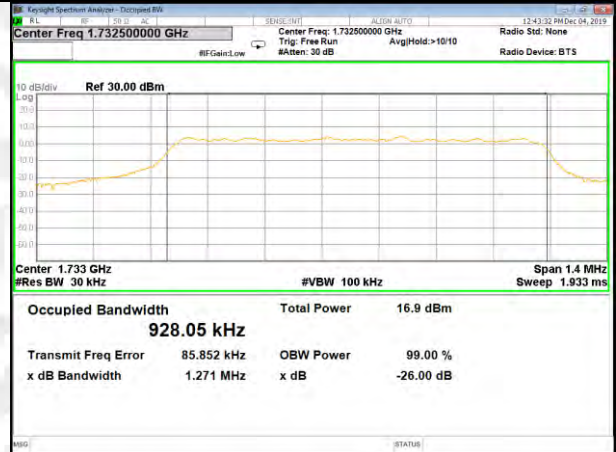

16QAM_1.4M_Middle_(26BW and 99%)