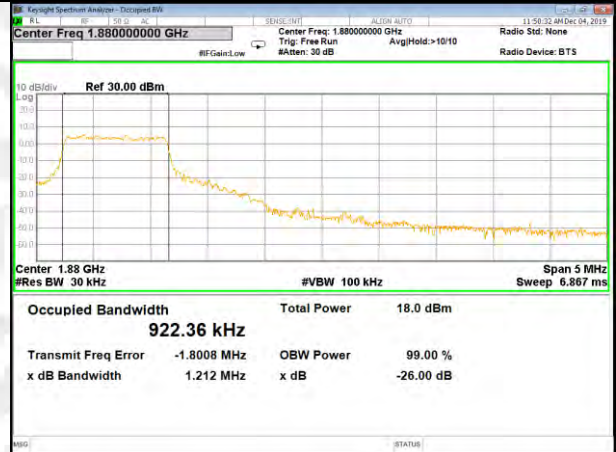

16QAM\_3M\_Higher\_(26BW and 99%)

CAT-M\_FDD\_BAND-2

CAT-M\_FDD\_BAND-2

QPSK\_5M\_Lower\_(26BW and 99%)

16QAM\_5M\_Lower\_(26BW and 99%)

QPSK\_5M\_Middle\_(26BW and 99%)

16QAM\_5M\_Middle\_(26BW and 99%)

QPSK\_5M\_Higher\_(26BW and 99%)