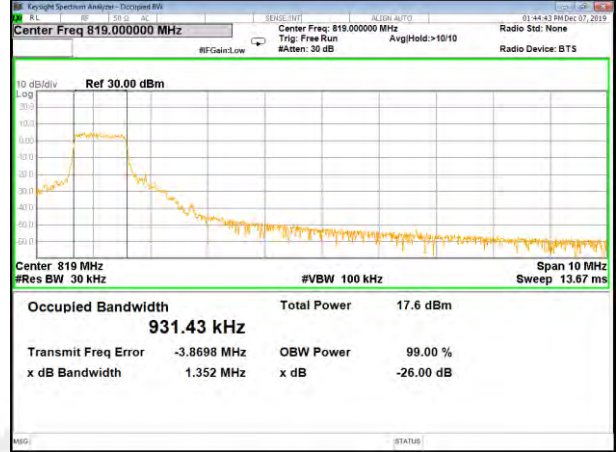

B26_Q16_10M_Low_26BW-99%