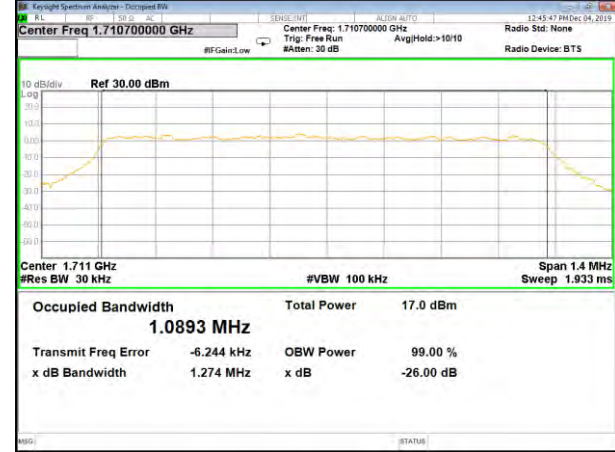

QPSK\_20M\_Middle\_(26BW and 99%)

16QAM\_20M\_Middle\_(26BW and 99%)

QPSK\_20M\_Higher\_(26BW and 99%)

16QAM\_20M\_Higher\_(26BW and 99%)

CAT-M\_FDD\_BAND-4

CAT-M\_FDD\_BAND-4

QPSK\_1.4M\_Lower\_(26BW and 99%)