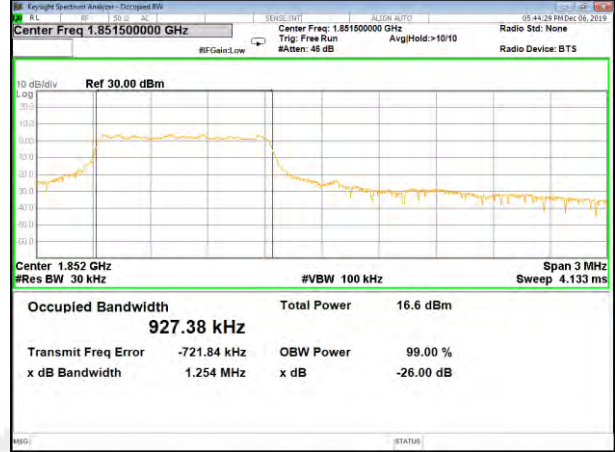

B25_Q16_3M_Low_26BW-99%