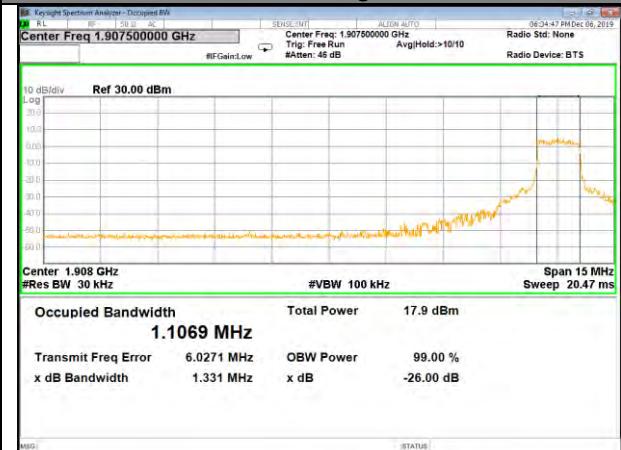

CAT-M\_FDD\_BAND-25

B25\_QPSK\_15M\_Low\_26BW-99%

B25\_Q16\_15M\_Low\_26BW-99%

B25\_QPSK\_15M\_Mid\_26BW-99%

B25\_Q16\_15M\_Mid\_26BW-99%

B25\_QPSK\_15M\_High\_26BW-99%

B25\_Q16\_15M\_High\_26BW-99%

CAT-M\_FDD\_BAND-25