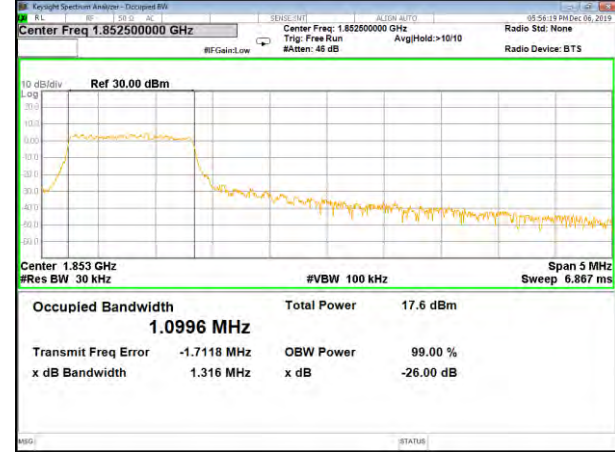

CAT-M_FDD_BAND-25

CAT-M_FDD_BAND-25

B25_QPSK_5M_Low_26BW-99%