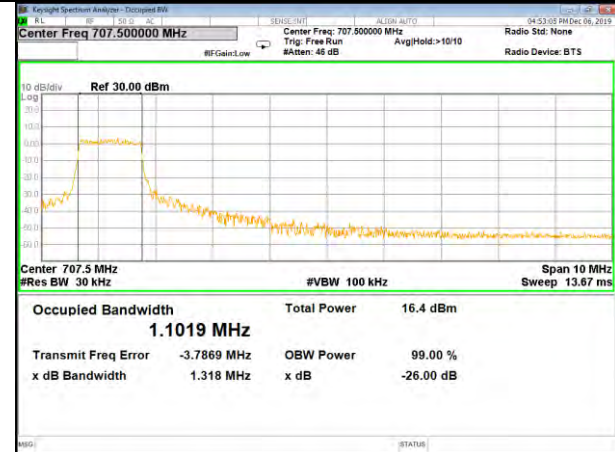

B12\_Q16\_5M\_Mid\_26BW-99%

B12\_QPSK\_5M\_High\_26BW-99%

B12\_Q16\_5M\_High\_26BW-99%

CAT-M\_FDD\_BAND-12

CAT-M\_FDD\_BAND-12

B12\_QPSK\_10M\_Low\_26BW-99%

B12\_Q16\_10M\_Low\_26BW-99%

B12\_QPSK\_10M\_Mid\_26BW-99%