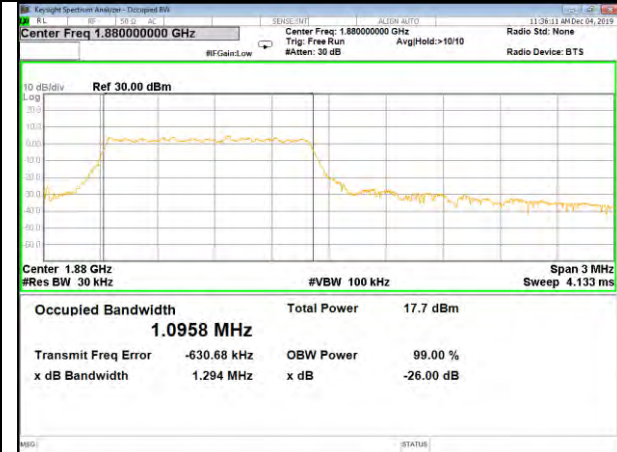

16QAM\_1.4M\_Higher\_(26BW and 99%)

CAT-M\_FDD\_BAND-2

CAT-M\_FDD\_BAND-2

QPSK\_3M\_Lower\_(26BW and 99%)

16QAM\_3M\_Lower\_(26BW and 99%)

QPSK\_3M\_Middle\_(26BW and 99%)

16QAM\_3M\_Middle\_(26BW and 99%)

QPSK\_3M\_Higher\_(26BW and 99%)