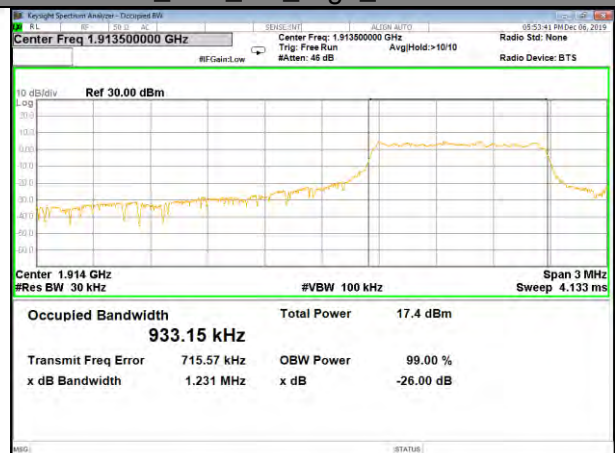

CAT-M\_FDD\_BAND-25

B25\_QPSK\_3M\_Low\_26BW-99%

B25\_Q16\_3M\_Low\_26BW-99%

B25\_QPSK\_3M\_Mid\_26BW-99%

B25\_Q16\_3M\_Mid\_26BW-99%

B25\_QPSK\_3M\_High\_26BW-99%

B25\_Q16\_3M\_High\_26BW-99%

CAT-M\_FDD\_BAND-25