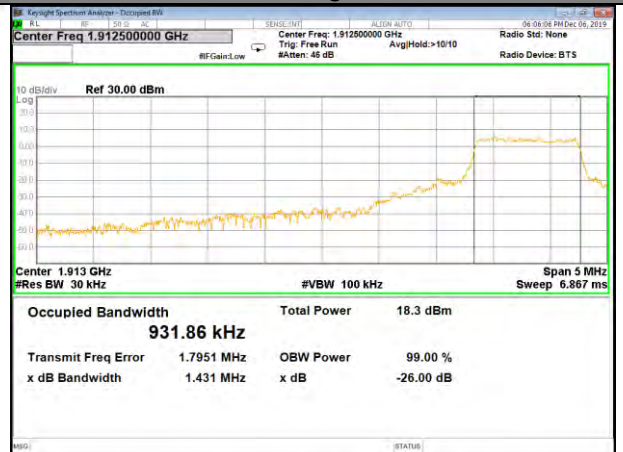

CAT-M\_FDD\_BAND-25

B25\_QPSK\_5M\_Low\_26BW-99%

B25\_Q16\_5M\_Low\_26BW-99%

B25\_QPSK\_5M\_Mid\_26BW-99%

B25\_Q16\_5M\_Mid\_26BW-99%

B25\_QPSK\_5M\_High\_26BW-99%

B25\_Q16\_5M\_High\_26BW-99%

CAT-M\_FDD\_BAND-25