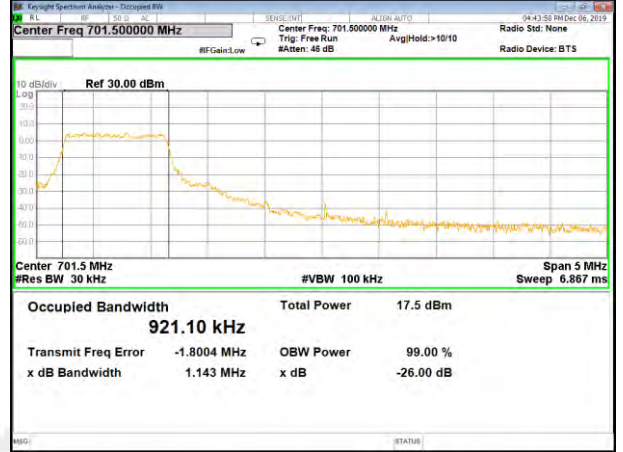

B12\_Q16\_3M\_Mid\_26BW-99%

B12\_QPSK\_3M\_High\_26BW-99%

B12\_Q16\_3M\_High\_26BW-99%

CAT-M\_FDD\_BAND-12

CAT-M\_FDD\_BAND-12

B12\_QPSK\_5M\_Low\_26BW-99%

B12\_Q16\_5M\_Low\_26BW-99%

B12\_QPSK\_5M\_Mid\_26BW-99%