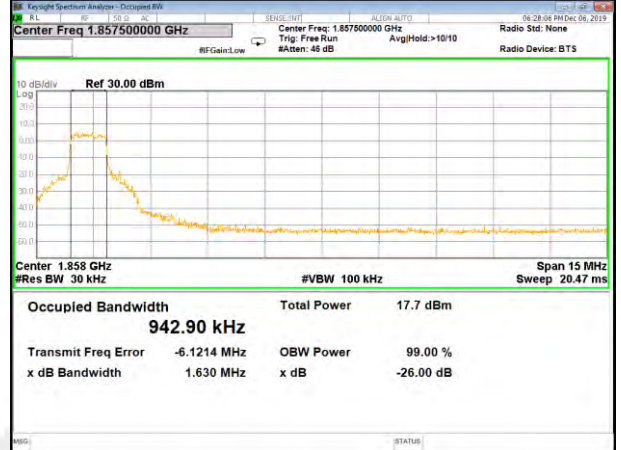

B25_Q16_15M_Low_26BW-99%