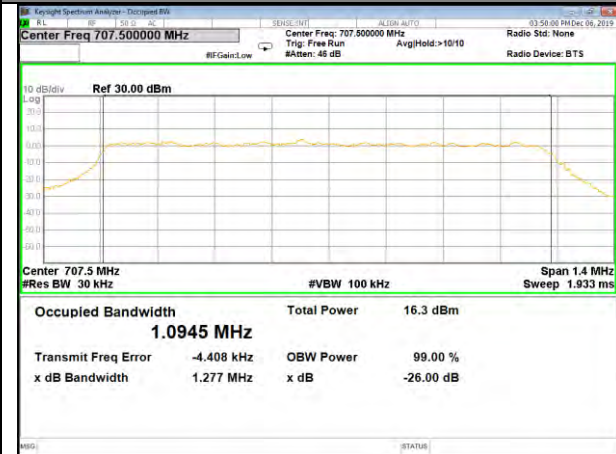

16QAM\_20M\_Middle\_(26BW and 99%)

QPSK\_20M\_Higher\_(26BW and 99%)

16QAM\_20M\_Higher\_(26BW and 99%)

CAT-M\_FDD\_BAND-12

CAT-M\_FDD\_BAND-12

B12\_QPSK\_1.4M\_Low\_26BW-99%

B12\_Q16\_1.4M\_Low\_26BW-99%

B12\_QPSK\_1.4M\_Mid\_26BW-99%