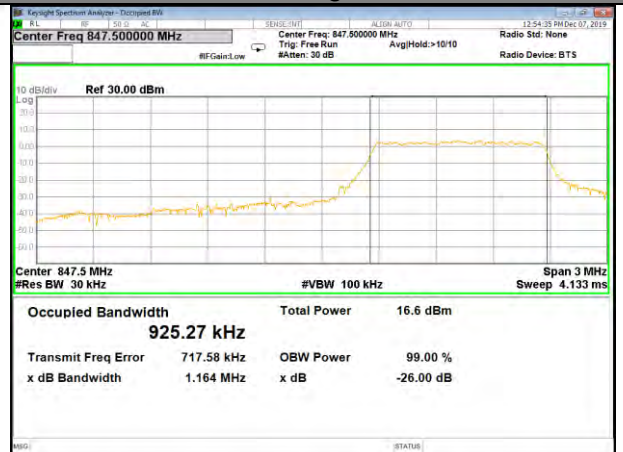

CAT-M\_FDD\_BAND-26

B26\_QPSK\_3M\_Low\_26BW-99%

B26\_Q16\_3M\_Low\_26BW-99%

B26\_QPSK\_3M\_Mid\_26BW-99%

B26\_Q16\_3M\_Mid\_26BW-99%

B26\_QPSK\_3M\_High\_26BW-99%

B26\_Q16\_3M\_High\_26BW-99%

CAT-M\_FDD\_BAND-26