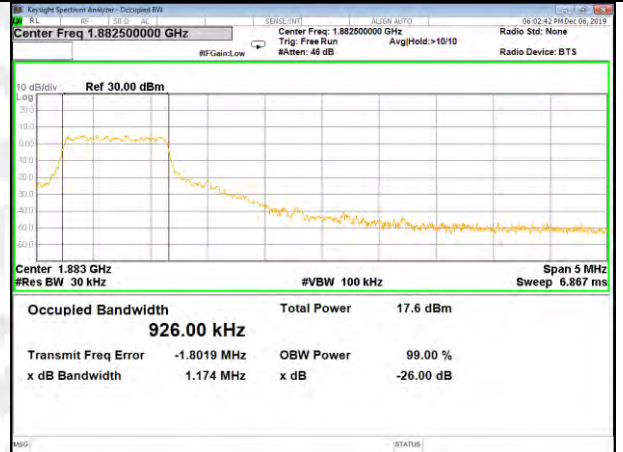

CAT-M\_FDD\_BAND-25

B25\_QPSK\_5M\_Low\_26BW-99%

B25\_Q16\_5M\_Low\_26BW-99%

B25\_QPSK\_5M\_Mid\_26BW-99%

B25\_Q16\_5M\_Mid\_26BW-99%

B25\_QPSK\_5M\_High\_26BW-99%

B25\_Q16\_5M\_High\_26BW-99%

CAT-M\_FDD\_BAND-25