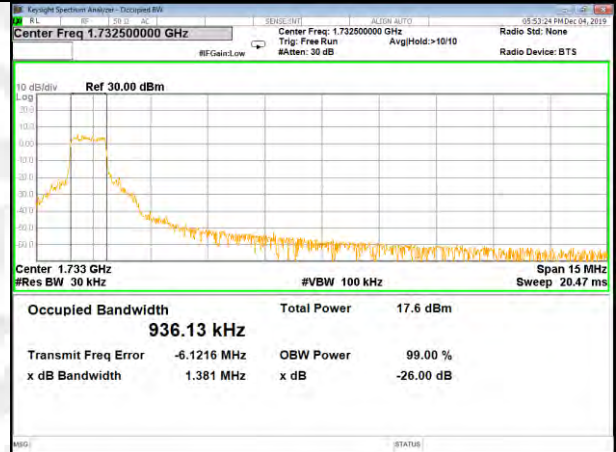

16QAM\_10M\_Higher\_(26BW and 99%)

CAT-M\_FDD\_BAND-4

CAT-M\_FDD\_BAND-4

QPSK\_15M\_Lower\_(26BW and 99%)

16QAM\_15M\_Lower\_(26BW and 99%)

QPSK\_15M\_Middle\_(26BW and 99%)

16QAM\_15M\_Middle\_(26BW and 99%)