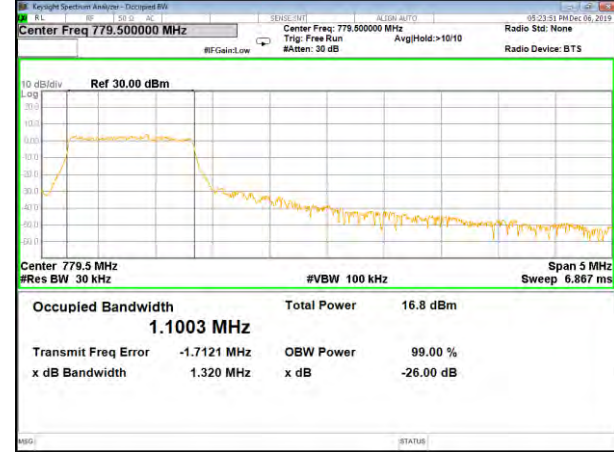

B12\_Q16\_10M\_Mid\_26BW-99%

B12\_QPSK\_10M\_High\_26BW-99%

B12\_Q16\_10M\_High\_26BW-99%

CAT-M\_FDD\_BAND-13

CAT-M\_FDD\_BAND-13

B13\_QPSK\_5M\_Low\_26BW-99%

B13\_Q16\_5M\_Low\_26BW-99%

B13\_QPSK\_5M\_Mid\_26BW-99%