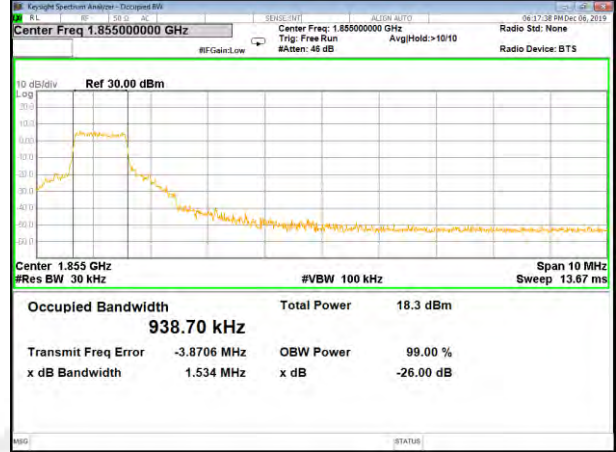

B25_Q16_10M_Low_26BW-99%