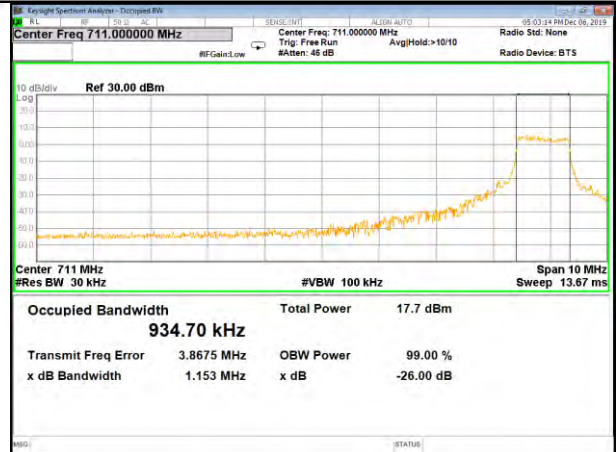

B12_Q16_10M_High_26BW-99%