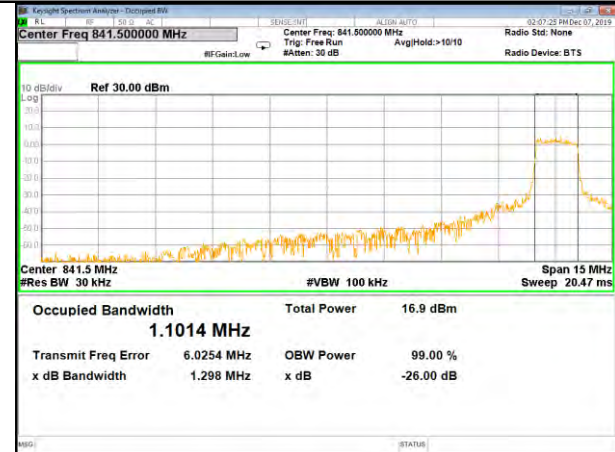

CAT-M\_FDD\_BAND-26

B26\_QPSK\_15M\_Low\_26BW-99%

B26\_Q16\_15M\_Low\_26BW-99%

B26\_QPSK\_15M\_Mid\_26BW-99%

B26\_Q16\_15M\_Mid\_26BW-99%

B26\_QPSK\_15M\_High\_26BW-99%

B26\_Q16\_15M\_High\_26BW-99%