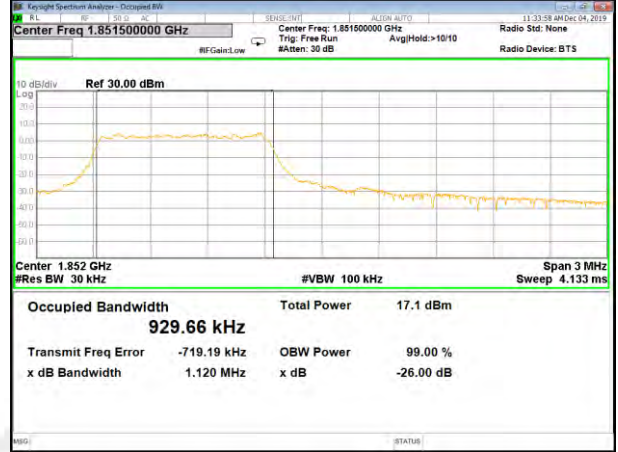

16QAM\_1.4M\_Higher\_(26BW and 99%)

CAT-M\_FDD\_BAND-2

CAT-M\_FDD\_BAND-2

QPSK\_3M\_Lower\_(26BW and 99%)

16QAM\_3M\_Lower\_(26BW and 99%)

QPSK\_3M\_Middle\_(26BW and 99%)

16QAM\_3M\_Middle\_(26BW and 99%)

QPSK\_3M\_Higher\_(26BW and 99%)