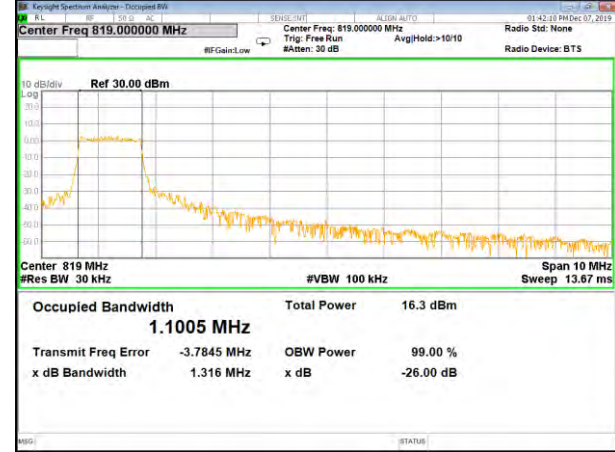

CAT-M_FDD_BAND-26

CAT-M_FDD_BAND-26

B26_QPSK_10M_Low_26BW-99%