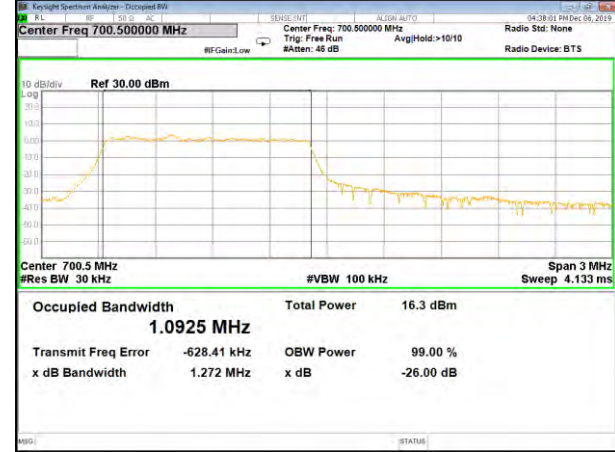

B12\_Q16\_1.4M\_Mid\_26BW-99%

B12\_QPSK\_1.4M\_High\_26BW-99%

B12\_Q16\_1.4M\_High\_26BW-99%

CAT-M\_FDD\_BAND-12

CAT-M\_FDD\_BAND-12

B12\_QPSK\_3M\_Low\_26BW-99%

B12\_Q16\_3M\_Low\_26BW-99%

B12\_QPSK\_3M\_Mid\_26BW-99%