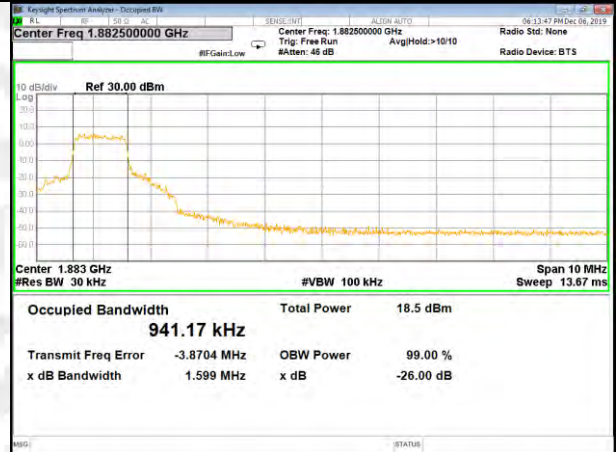

CAT-M\_FDD\_BAND-25

B25\_QPSK\_10M\_Low\_26BW-99%

B25\_Q16\_10M\_Low\_26BW-99%

B25\_QPSK\_10M\_Mid\_26BW-99%

B25\_Q16\_10M\_Mid\_26BW-99%

B25\_QPSK\_10M\_High\_26BW-99%

B25\_Q16\_10M\_High\_26BW-99%

CAT-M\_FDD\_BAND-25