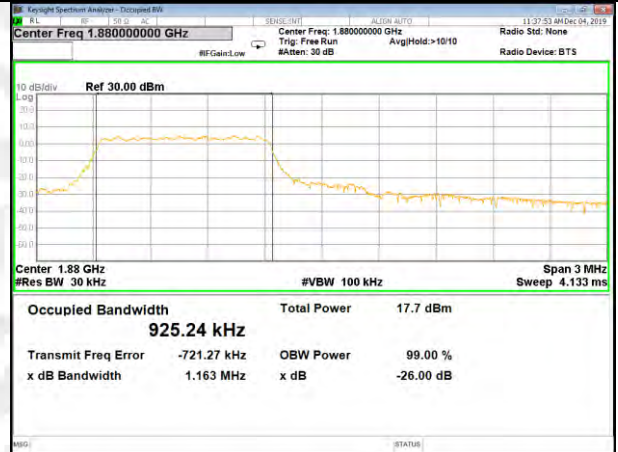

16QAM\_1.4M\_Higher\_(26BW and 99%)

CAT-M\_FDD\_BAND-2

CAT-M\_FDD\_BAND-2

QPSK\_3M\_Lower\_(26BW and 99%)

16QAM\_3M\_Lower\_(26BW and 99%)

QPSK\_3M\_Middle\_(26BW and 99%)

16QAM\_3M\_Middle\_(26BW and 99%)

QPSK\_3M\_Higher\_(26BW and 99%)