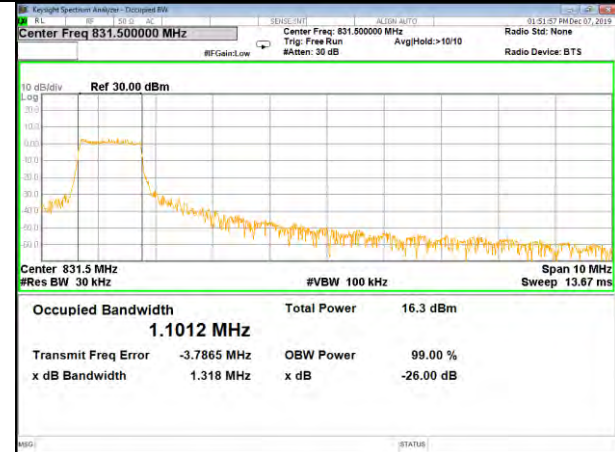

CAT-M\_FDD\_BAND-26

B26\_QPSK\_10M\_Low\_26BW-99%

B26\_Q16\_10M\_Low\_26BW-99%

B26\_QPSK\_10M\_Mid\_26BW-99%

B26\_Q16\_10M\_Mid\_26BW-99%

B26\_QPSK\_10M\_High\_26BW-99%

B26\_Q16\_10M\_High\_26BW-99%

CAT-M\_FDD\_BAND-26