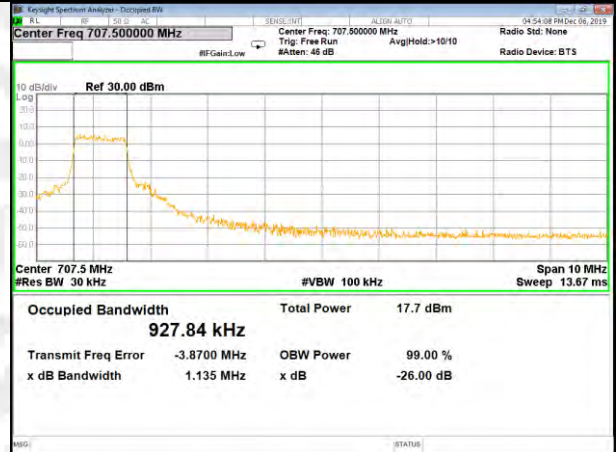

B12_Q16_10M_Mid_26BW-99%