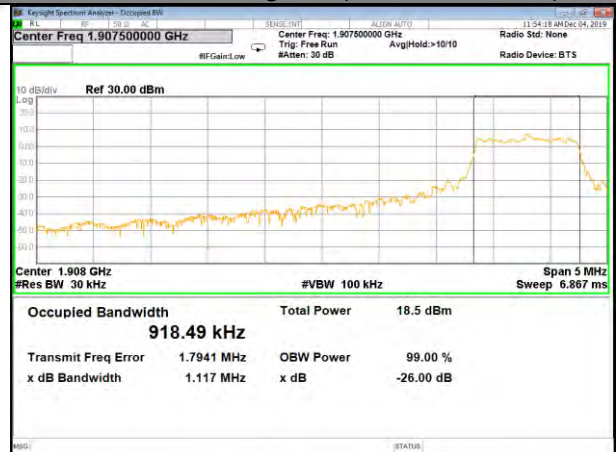

16QAM_5M_Higher_(26BW and 99%)