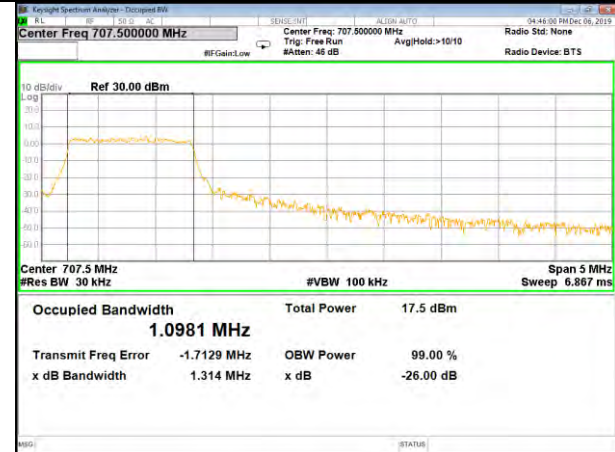

B12\_Q16\_3M\_Mid\_26BW-99%

B12\_QPSK\_3M\_High\_26BW-99%

B12\_Q16\_3M\_High\_26BW-99%

CAT-M\_FDD\_BAND-12

CAT-M\_FDD\_BAND-12

B12\_QPSK\_5M\_Low\_26BW-99%

B12\_Q16\_5M\_Low\_26BW-99%

B12\_QPSK\_5M\_Mid\_26BW-99%