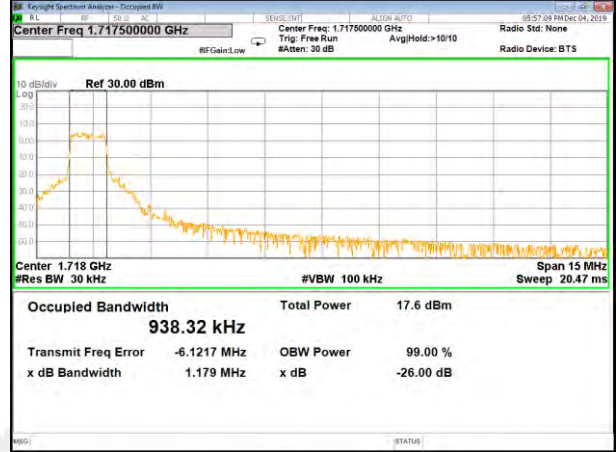

16QAM\_10M\_Higher\_(26BW and 99%)

CAT-M\_FDD\_BAND-4

CAT-M\_FDD\_BAND-4

QPSK\_15M\_Lower\_(26BW and 99%)

16QAM\_15M\_Lower\_(26BW and 99%)

QPSK\_15M\_Middle\_(26BW and 99%)

16QAM\_15M\_Middle\_(26BW and 99%)