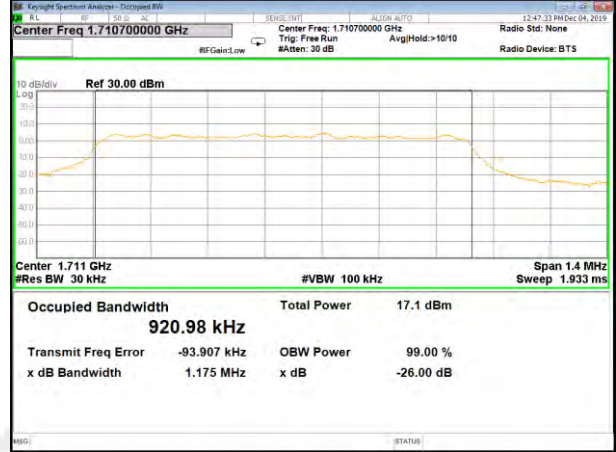

16QAM_1.4M_Lower_(26BW and 99%)