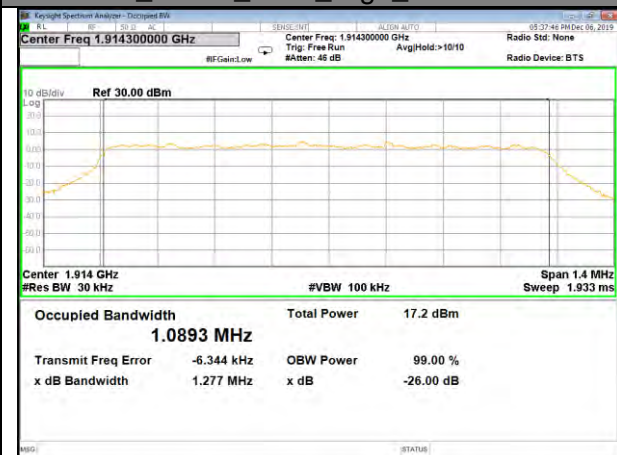

CAT-M\_FDD\_BAND-25

B25\_QPSK\_1.4M\_Low\_26BW-99%

B25\_Q16\_1.4M\_Low\_26BW-99%

B25\_QPSK\_1.4M\_Mid\_26BW-99%

B25\_Q16\_1.4M\_Mid\_26BW-99%

B25\_QPSK\_1.4M\_High\_26BW-99%

B25\_Q16\_1.4M\_High\_26BW-99%

CAT-M\_FDD\_BAND-25