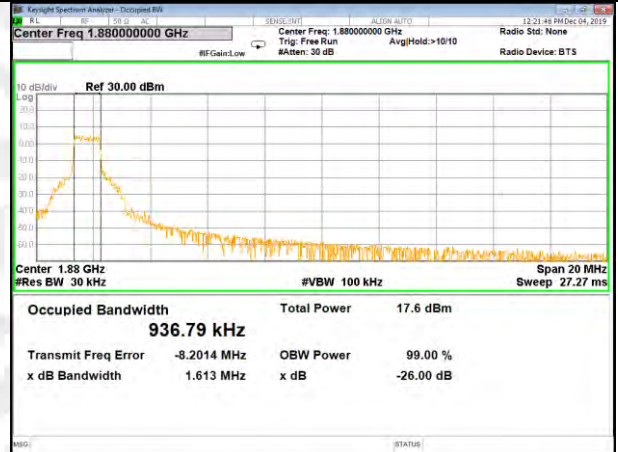

16QAM_20M_Middle_(26BW and 99%)