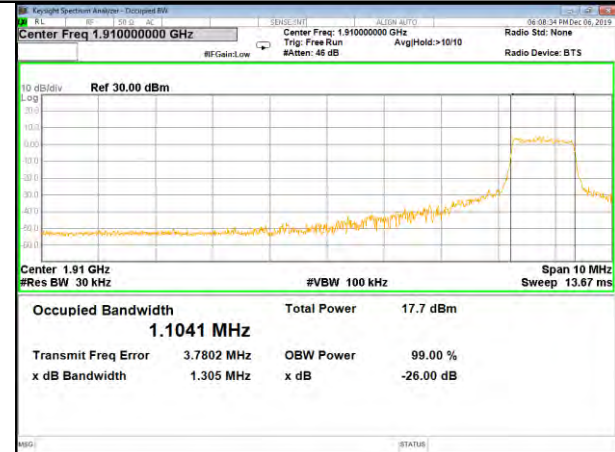

CAT-M\_FDD\_BAND-25

B25\_QPSK\_10M\_Low\_26BW-99%

B25\_Q16\_10M\_Low\_26BW-99%

B25\_QPSK\_10M\_Mid\_26BW-99%

B25\_Q16\_10M\_Mid\_26BW-99%

B25\_QPSK\_10M\_High\_26BW-99%

B25\_Q16\_10M\_High\_26BW-99%

CAT-M\_FDD\_BAND-25