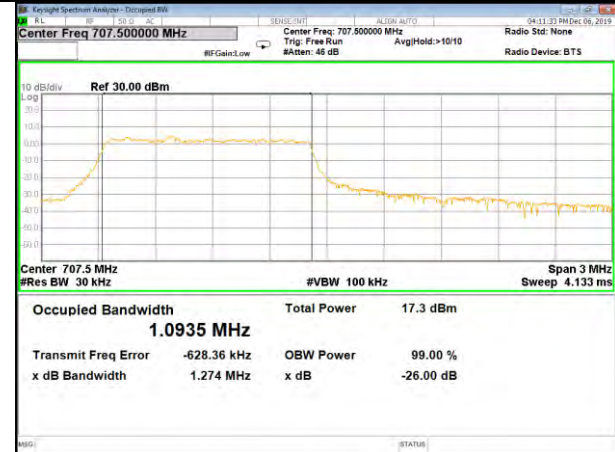

B12\_Q16\_1.4M\_Mid\_26BW-99%

B12\_QPSK\_1.4M\_High\_26BW-99%

B12\_Q16\_1.4M\_High\_26BW-99%

CAT-M\_FDD\_BAND-12

CAT-M\_FDD\_BAND-12

B12\_QPSK\_3M\_Low\_26BW-99%

B12\_Q16\_3M\_Low\_26BW-99%

B12\_QPSK\_3M\_Mid\_26BW-99%