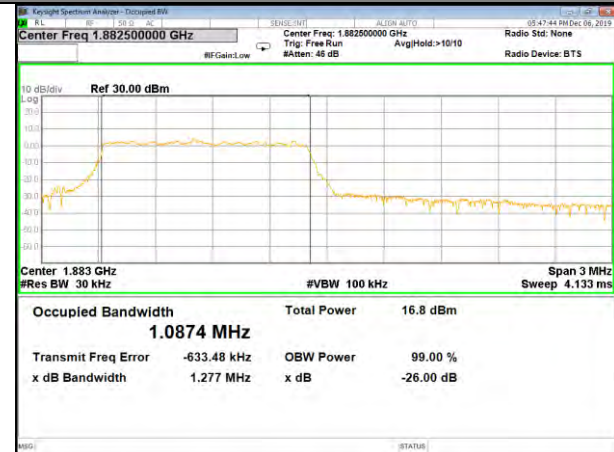

CAT-M\_FDD\_BAND-25

B25\_QPSK\_3M\_Low\_26BW-99%

B25\_Q16\_3M\_Low\_26BW-99%

B25\_QPSK\_3M\_Mid\_26BW-99%

B25\_Q16\_3M\_Mid\_26BW-99%

B25\_QPSK\_3M\_High\_26BW-99%

B25\_Q16\_3M\_High\_26BW-99%

CAT-M\_FDD\_BAND-25