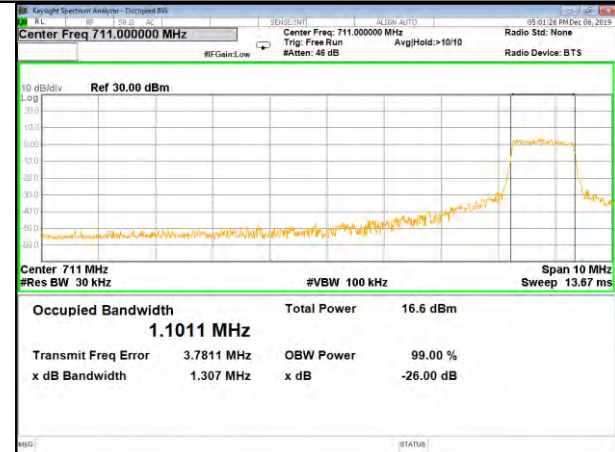

B12_QPSK_10M_High_26BW-99%