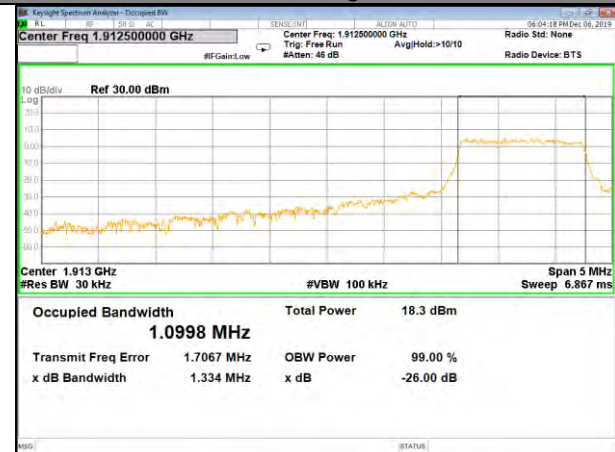

CAT-M\_FDD\_BAND-25

B25\_QPSK\_5M\_Low\_26BW-99%

B25\_Q16\_5M\_Low\_26BW-99%

B25\_QPSK\_5M\_Mid\_26BW-99%

B25\_Q16\_5M\_Mid\_26BW-99%

B25\_QPSK\_5M\_High\_26BW-99%

B25\_Q16\_5M\_High\_26BW-99%

CAT-M\_FDD\_BAND-25