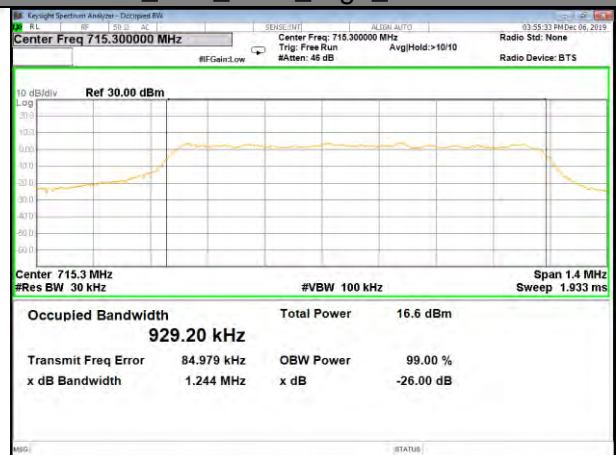

B12_Q16_1.4M_High_26BW-99%