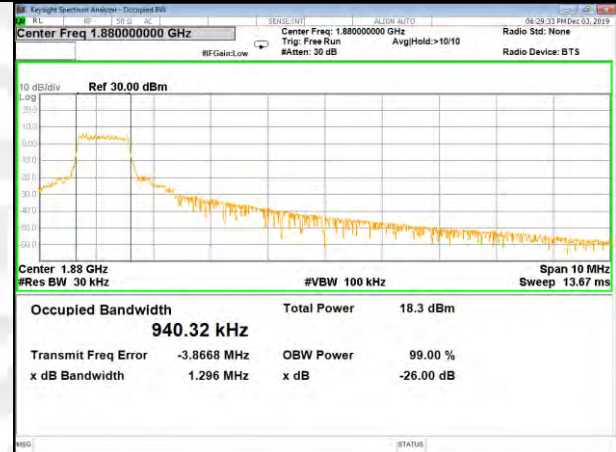

16QAM\_5M\_Higher\_(26BW and 99%)

CAT-M\_FDD\_BAND-2

CAT-M\_FDD\_BAND-2

QPSK\_10M\_Lower\_(26BW and 99%)

16QAM\_10M\_Lower\_(26BW and 99%)

QPSK\_10M\_Middle\_(26BW and 99%)

16QAM\_10M\_Middle\_(26BW and 99%)