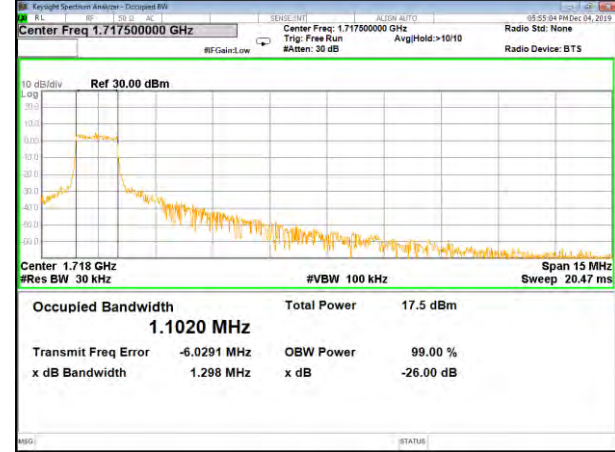

16QAM\_10M\_Higher\_(26BW and 99%)

CAT-M\_FDD\_BAND-4

CAT-M\_FDD\_BAND-4

QPSK\_15M\_Lower\_(26BW and 99%)

16QAM\_15M\_Lower\_(26BW and 99%)

QPSK\_15M\_Middle\_(26BW and 99%)

16QAM\_15M\_Middle\_(26BW and 99%)