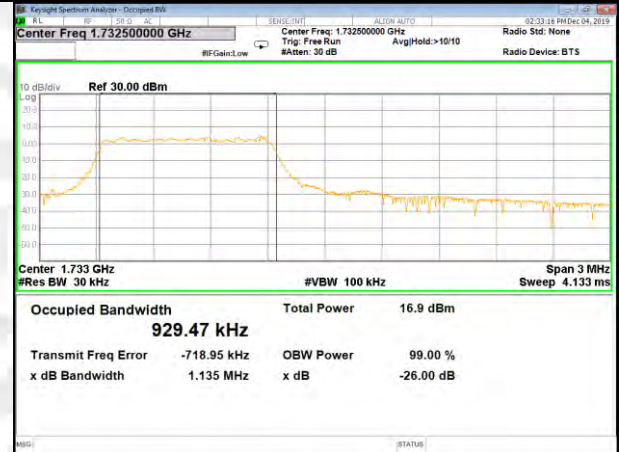

QPSK\_3M\_Lower\_(26BW and 99%)

16QAM\_3M\_Lower\_(26BW and 99%)

QPSK\_3M\_Middle\_(26BW and 99%)

16QAM\_3M\_Middle\_(26BW and 99%)

QPSK\_3M\_Higher\_(26BW and 99%)

16QAM\_3M\_Higher\_(26BW and 99%)

CAT-M\_FDD\_BAND-4