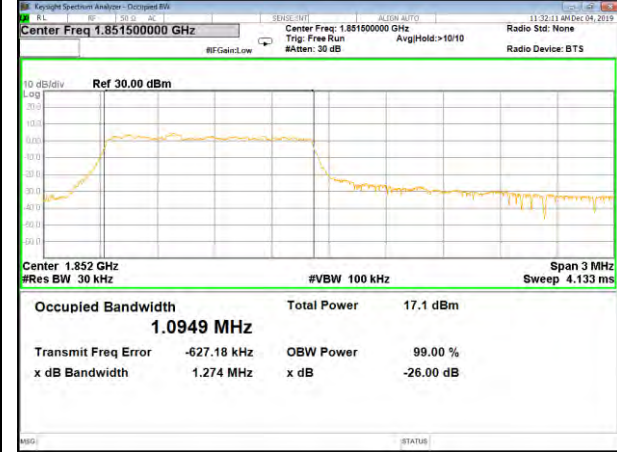

16QAM\_1.4M\_Higher\_(26BW and 99%)

CAT-M\_FDD\_BAND-2

CAT-M\_FDD\_BAND-2

QPSK\_3M\_Lower\_(26BW and 99%)

16QAM\_3M\_Lower\_(26BW and 99%)

QPSK\_3M\_Middle\_(26BW and 99%)

16QAM\_3M\_Middle\_(26BW and 99%)

QPSK\_3M\_Higher\_(26BW and 99%)