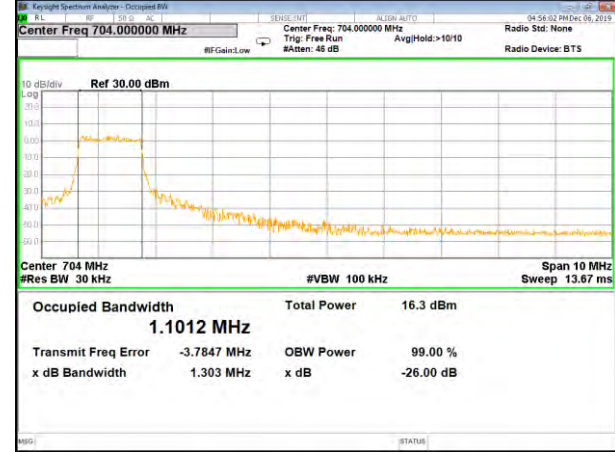

B12\_Q16\_5M\_Mid\_26BW-99%

B12\_QPSK\_5M\_High\_26BW-99%

B12\_Q16\_5M\_High\_26BW-99%

CAT-M\_FDD\_BAND-12

CAT-M\_FDD\_BAND-12

B12\_QPSK\_10M\_Low\_26BW-99%

B12\_Q16\_10M\_Low\_26BW-99%

B12\_QPSK\_10M\_Mid\_26BW-99%