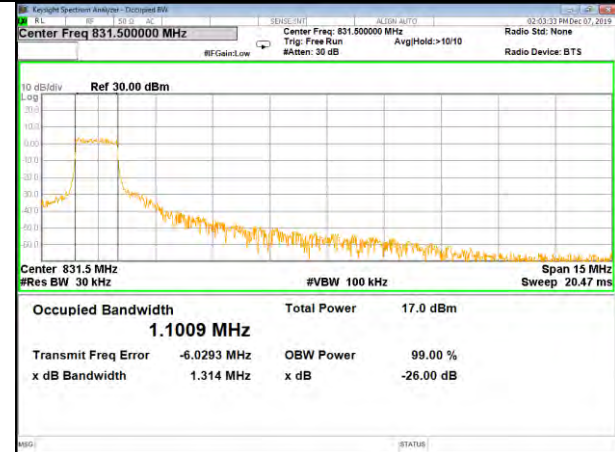

CAT-M\_FDD\_BAND-26

B26\_QPSK\_15M\_Low\_26BW-99%

B26\_Q16\_15M\_Low\_26BW-99%

B26\_QPSK\_15M\_Mid\_26BW-99%

B26\_Q16\_15M\_Mid\_26BW-99%

B26\_QPSK\_15M\_High\_26BW-99%

B26\_Q16\_15M\_High\_26BW-99%