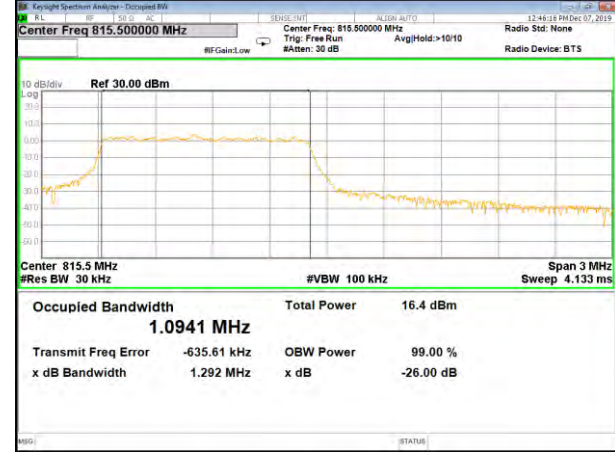

CAT-M_FDD_BAND-26

CAT-M_FDD_BAND-26

B26_QPSK_3M_Low_26BW-99%