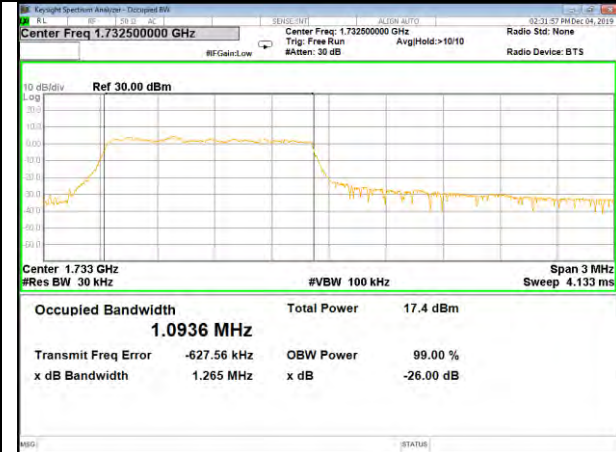

QPSK_3M_Middle_(26BW and 99%)