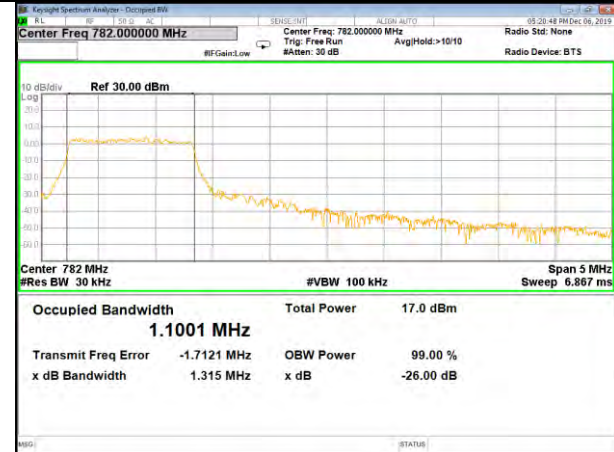

B12\_Q16\_10M\_Mid\_26BW-99%

B12\_QPSK\_10M\_High\_26BW-99%

B12\_Q16\_10M\_High\_26BW-99%

CAT-M\_FDD\_BAND-13

CAT-M\_FDD\_BAND-13

B13\_QPSK\_5M\_Low\_26BW-99%

B13\_Q16\_5M\_Low\_26BW-99%

B13\_QPSK\_5M\_Mid\_26BW-99%