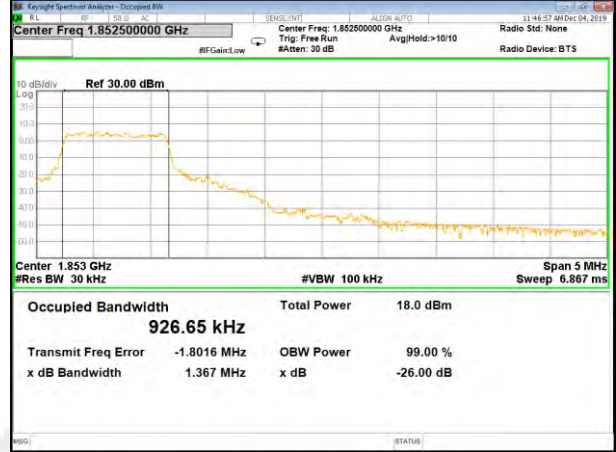

16QAM\_3M\_Higher\_(26BW and 99%)

CAT-M\_FDD\_BAND-2

CAT-M\_FDD\_BAND-2

QPSK\_5M\_Lower\_(26BW and 99%)

16QAM\_5M\_Lower\_(26BW and 99%)

QPSK\_5M\_Middle\_(26BW and 99%)

16QAM\_5M\_Middle\_(26BW and 99%)

QPSK\_5M\_Higher\_(26BW and 99%)