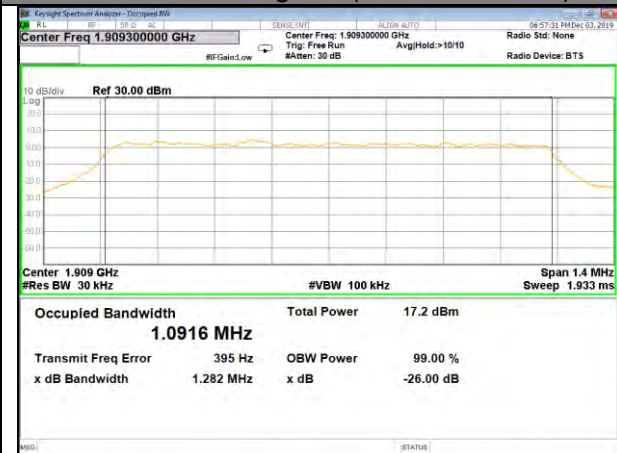

26BW and 99%  
CAT-M\_FDD\_BAND-2

CAT-M\_FDD\_BAND-2

QPSK\_1.4M\_Lower\_(26BW and 99%)

16QAM\_1.4M\_Lower\_(26BW and 99%)

QPSK\_1.4M\_Middle\_(26BW and 99%)

16QAM\_1.4M\_Middle\_(26BW and 99%)

QPSK\_1.4M\_Higher\_(26BW and 99%)