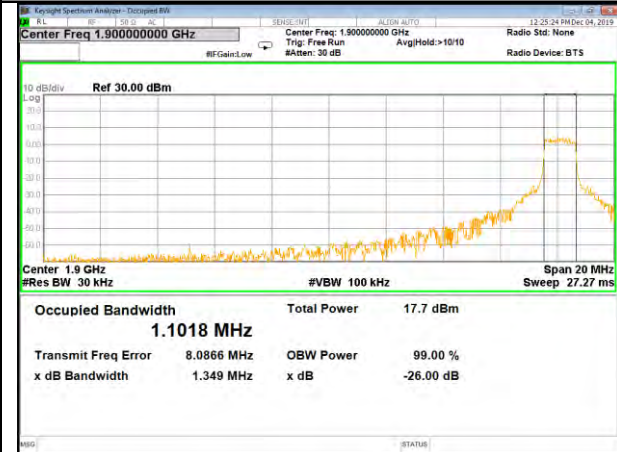

QPSK_20M_Higher_(26BW and 99%)