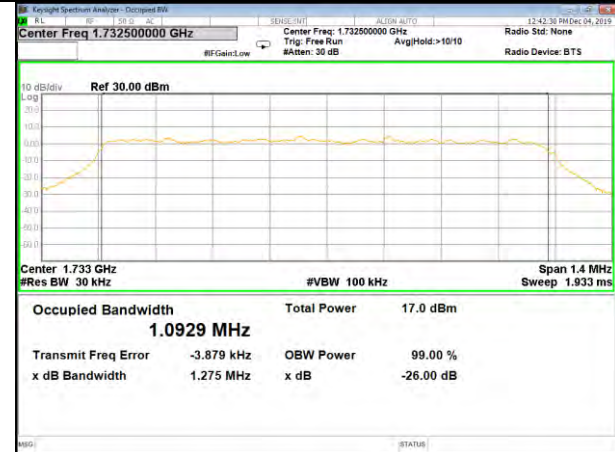

QPSK_1.4M_Middle_(26BW and 99%)