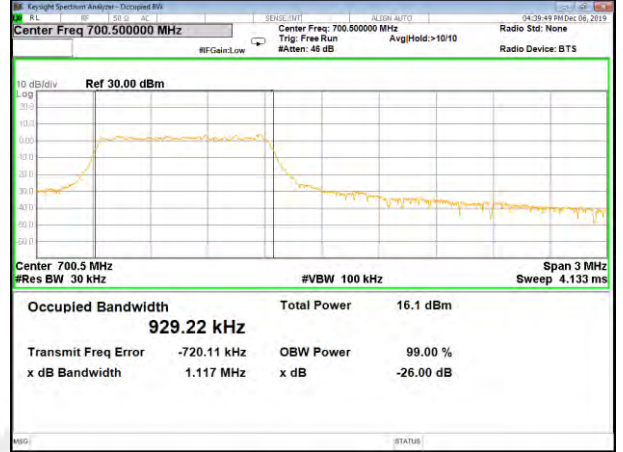

B12\_Q16\_1.4M\_Mid\_26BW-99%

B12\_QPSK\_1.4M\_High\_26BW-99%

B12\_Q16\_1.4M\_High\_26BW-99%

CAT-M\_FDD\_BAND-12

CAT-M\_FDD\_BAND-12

B12\_QPSK\_3M\_Low\_26BW-99%

B12\_Q16\_3M\_Low\_26BW-99%

B12\_QPSK\_3M\_Mid\_26BW-99%