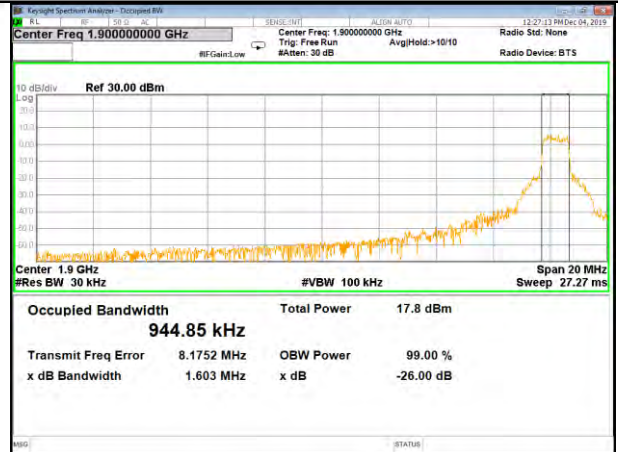

QPSK\_20M\_Middle\_(26BW and 99%)

16QAM\_20M\_Middle\_(26BW and 99%)

QPSK\_20M\_Higher\_(26BW and 99%)

16QAM\_20M\_Higher\_(26BW and 99%)

CAT-M\_FDD\_BAND-4

CAT-M\_FDD\_BAND-4

QPSK\_1.4M\_Lower\_(26BW and 99%)