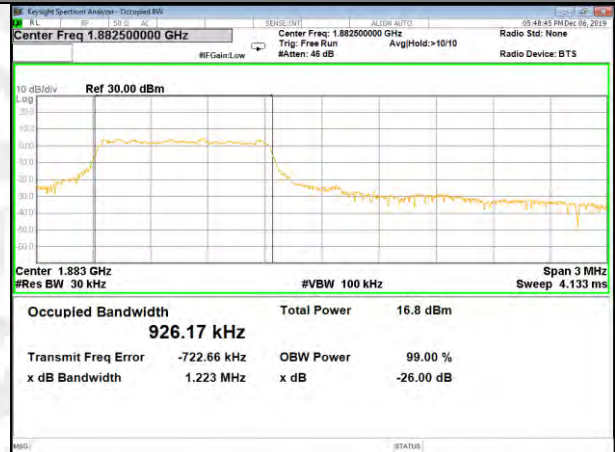

CAT-M\_FDD\_BAND-25

B25\_QPSK\_3M\_Low\_26BW-99%

B25\_Q16\_3M\_Low\_26BW-99%

B25\_QPSK\_3M\_Mid\_26BW-99%

B25\_Q16\_3M\_Mid\_26BW-99%

B25\_QPSK\_3M\_High\_26BW-99%

B25\_Q16\_3M\_High\_26BW-99%

CAT-M\_FDD\_BAND-25