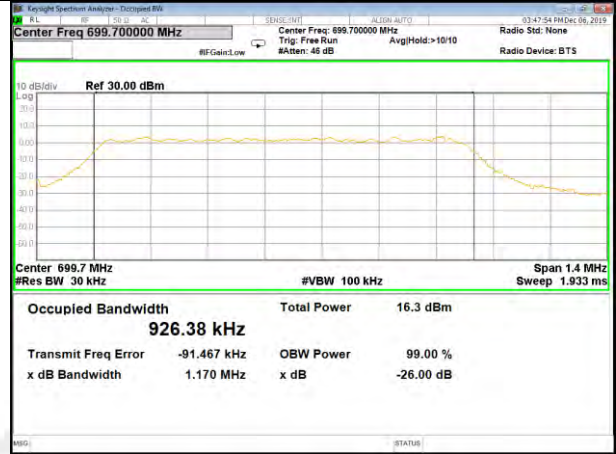

16QAM\_20M\_Middle\_(26BW and 99%)

QPSK\_20M\_Higher\_(26BW and 99%)

16QAM\_20M\_Higher\_(26BW and 99%)

CAT-M\_FDD\_BAND-12

CAT-M\_FDD\_BAND-12

B12\_QPSK\_1.4M\_Low\_26BW-99%

B12\_Q16\_1.4M\_Low\_26BW-99%

B12\_QPSK\_1.4M\_Mid\_26BW-99%