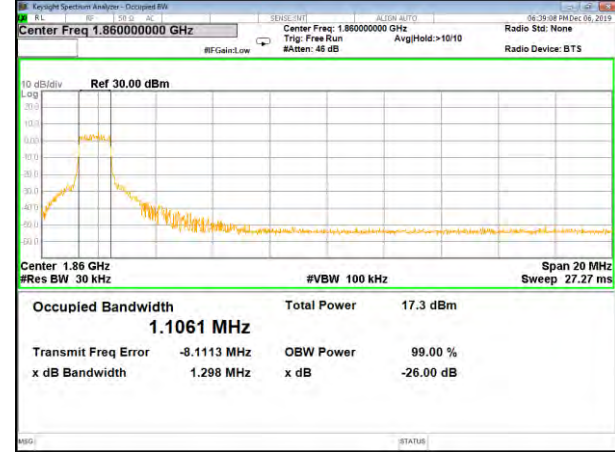

CAT-M_FDD_BAND-25

CAT-M_FDD_BAND-25

B25_QPSK_20M_Low_26BW-99%