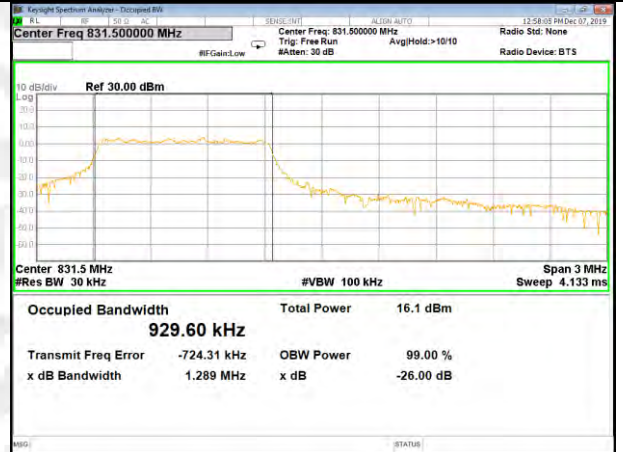

CAT-M\_FDD\_BAND-26

B26\_QPSK\_3M\_Low\_26BW-99%

B26\_Q16\_3M\_Low\_26BW-99%

B26\_QPSK\_3M\_Mid\_26BW-99%

B26\_Q16\_3M\_Mid\_26BW-99%

B26\_QPSK\_3M\_High\_26BW-99%

B26\_Q16\_3M\_High\_26BW-99%

CAT-M\_FDD\_BAND-26