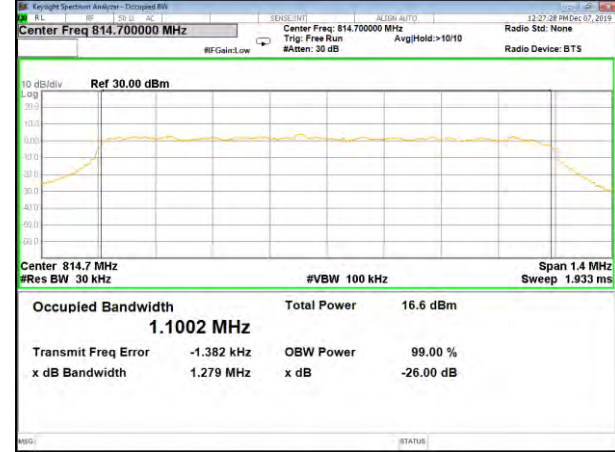

CAT-M_FDD_BAND-26

CAT-M_FDD_BAND-26

B26_QPSK_1.4M_Low_26BW-99%