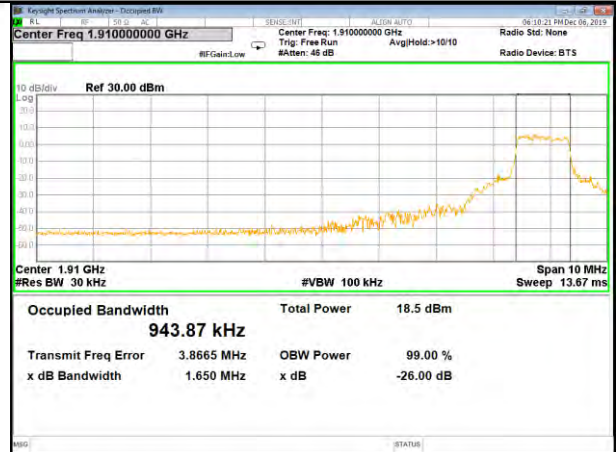

CAT-M\_FDD\_BAND-25

B25\_QPSK\_10M\_Low\_26BW-99%

B25\_Q16\_10M\_Low\_26BW-99%

B25\_QPSK\_10M\_Mid\_26BW-99%

B25\_Q16\_10M\_Mid\_26BW-99%

B25\_QPSK\_10M\_High\_26BW-99%

B25\_Q16\_10M\_High\_26BW-99%

CAT-M\_FDD\_BAND-25