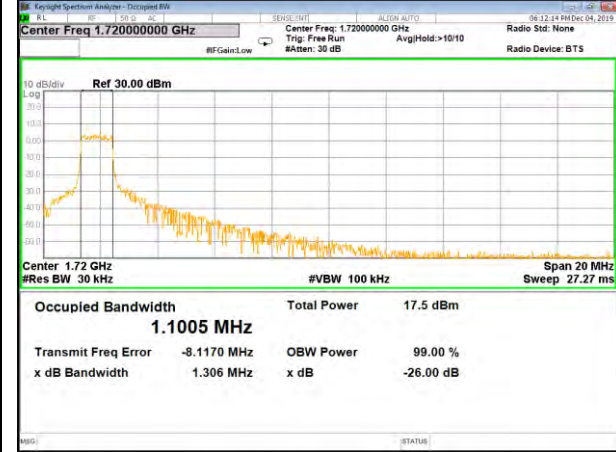

QPSK\_15M\_Higher\_(26BW and 99%)

16QAM\_15M\_Higher\_(26BW and 99%)

CAT-M\_FDD\_BAND-4

CAT-M\_FDD\_BAND-4

QPSK\_20M\_Lower\_(26BW and 99%)

16QAM\_20M\_Lower\_(26BW and 99%)

QPSK\_20M\_Middle\_(26BW and 99%)