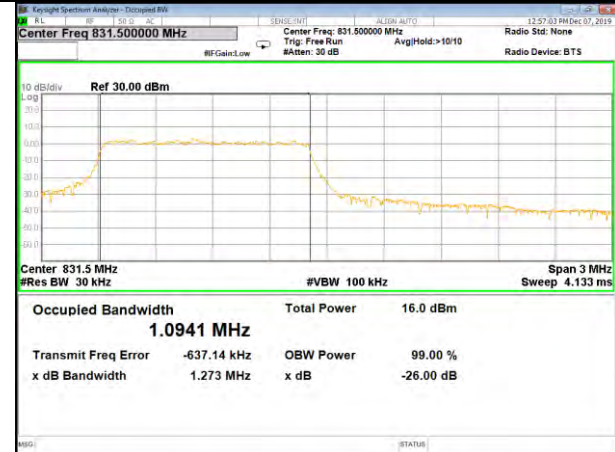

CAT-M\_FDD\_BAND-26

B26\_QPSK\_3M\_Low\_26BW-99%

B26\_Q16\_3M\_Low\_26BW-99%

B26\_QPSK\_3M\_Mid\_26BW-99%

B26\_Q16\_3M\_Mid\_26BW-99%

B26\_QPSK\_3M\_High\_26BW-99%

B26\_Q16\_3M\_High\_26BW-99%

CAT-M\_FDD\_BAND-26