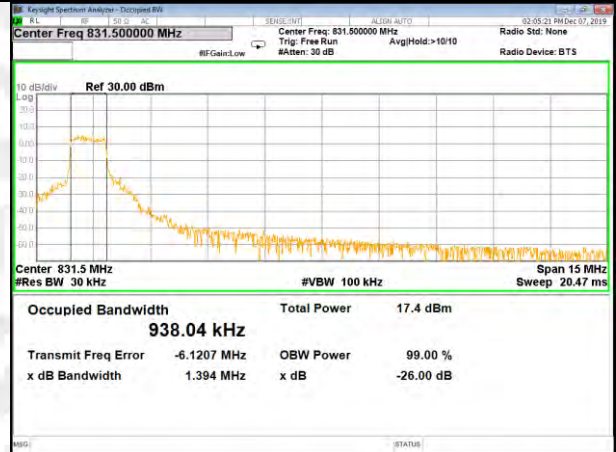

CAT-M\_FDD\_BAND-26

B26\_QPSK\_15M\_Low\_26BW-99%

B26\_Q16\_15M\_Low\_26BW-99%

B26\_QPSK\_15M\_Mid\_26BW-99%

B26\_Q16\_15M\_Mid\_26BW-99%

B26\_QPSK\_15M\_High\_26BW-99%

B26\_Q16\_15M\_High\_26BW-99%