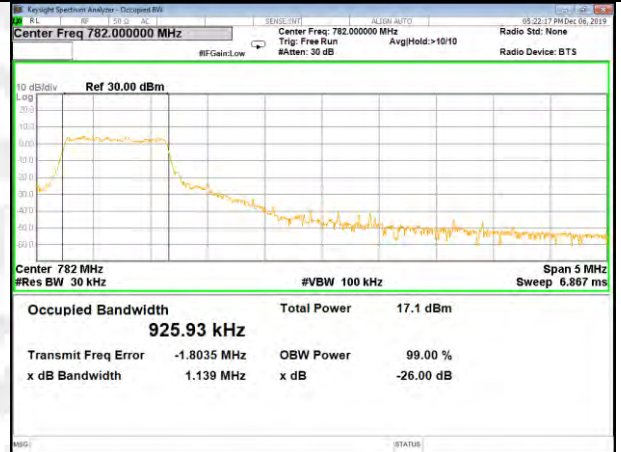

B13_Q16_5M_Mid_26BW-99%