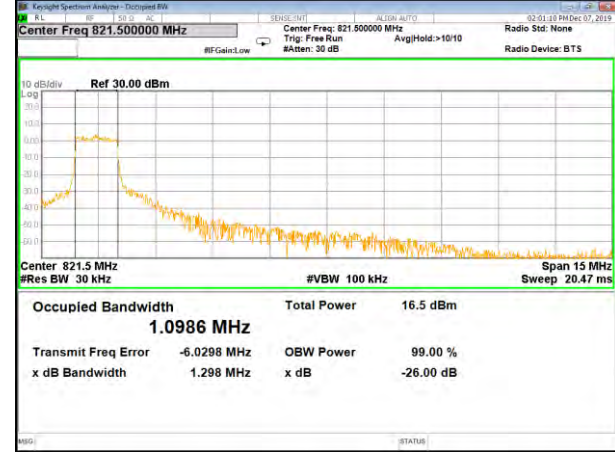

CAT-M_FDD_BAND-26

CAT-M_FDD_BAND-26

B26_QPSK_15M_Low_26BW-99%