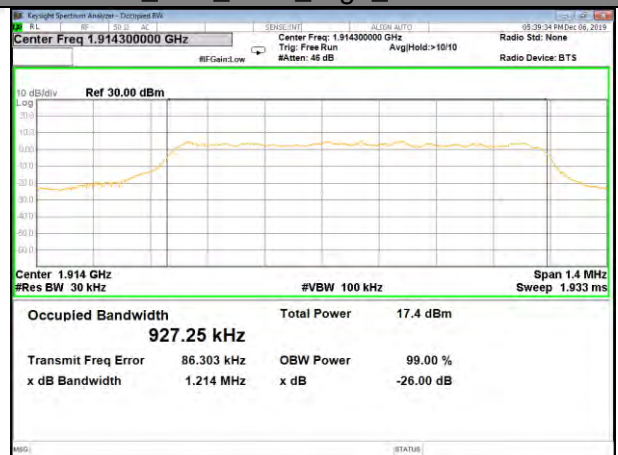

CAT-M\_FDD\_BAND-25

B25\_QPSK\_1.4M\_Low\_26BW-99%

B25\_Q16\_1.4M\_Low\_26BW-99%

B25\_QPSK\_1.4M\_Mid\_26BW-99%

B25\_Q16\_1.4M\_Mid\_26BW-99%

B25\_QPSK\_1.4M\_High\_26BW-99%

B25\_Q16\_1.4M\_High\_26BW-99%

CAT-M\_FDD\_BAND-25