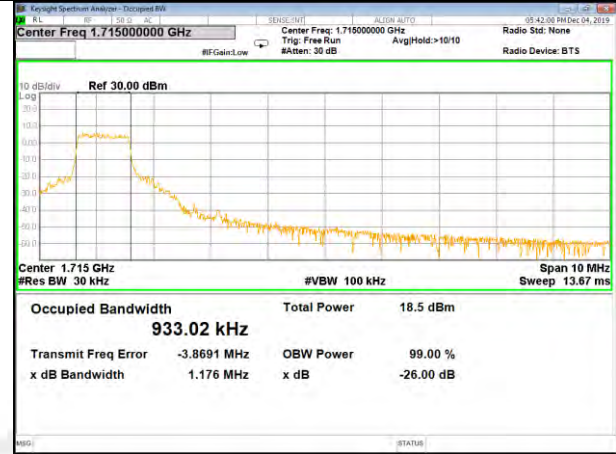

16QAM_10M_Lower_(26BW and 99%)