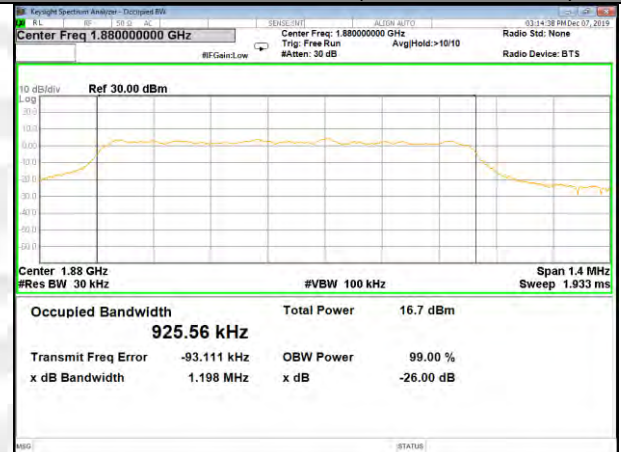

26BW and 99%  
CAT-M\_FDD\_BAND-2

CAT-M\_FDD\_BAND-2

QPSK\_1.4M\_Lower\_(26BW and 99%)

16QAM\_1.4M\_Lower\_(26BW and 99%)

QPSK\_1.4M\_Middle\_(26BW and 99%)

16QAM\_1.4M\_Middle\_(26BW and 99%)

QPSK\_1.4M\_Higher\_(26BW and 99%)