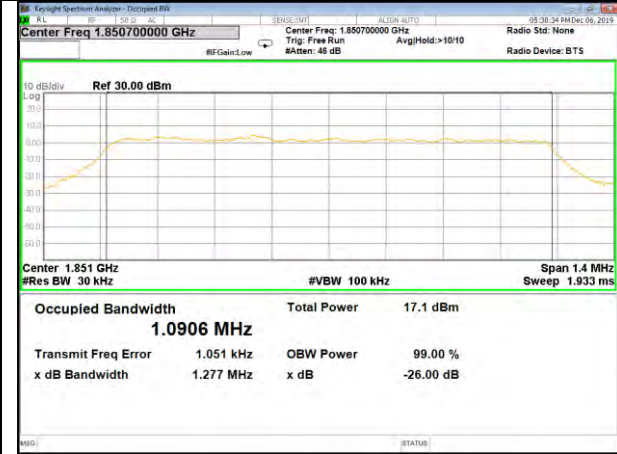

CAT-M_FDD_BAND-25

CAT-M_FDD_BAND-25

B25_QPSK_1.4M_Low_26BW-99%