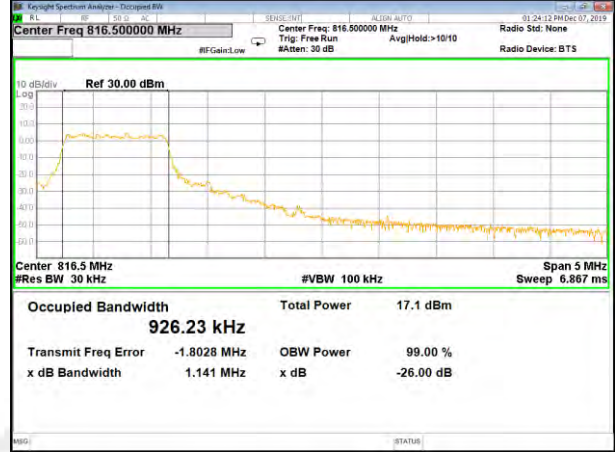

B26_Q16_5M_Low_26BW-99%