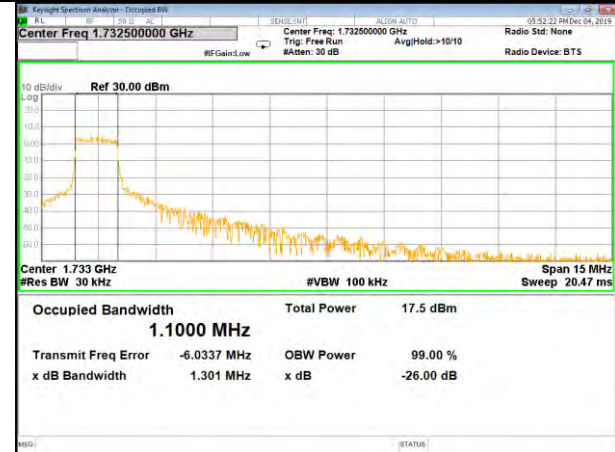

16QAM\_10M\_Higher\_(26BW and 99%)

CAT-M\_FDD\_BAND-4

CAT-M\_FDD\_BAND-4

QPSK\_15M\_Lower\_(26BW and 99%)

16QAM\_15M\_Lower\_(26BW and 99%)

QPSK\_15M\_Middle\_(26BW and 99%)

16QAM\_15M\_Middle\_(26BW and 99%)