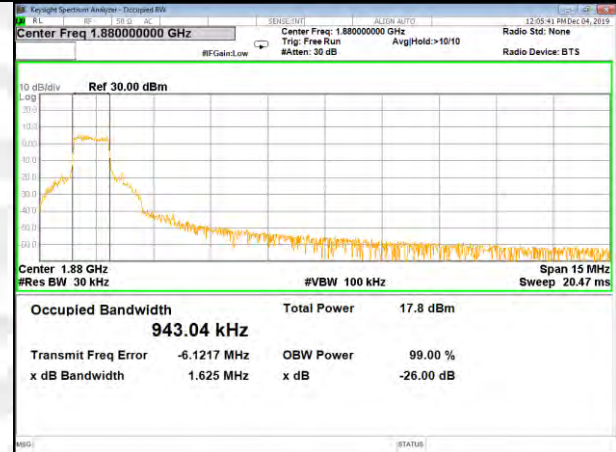

16QAM_15M_Middle_(26BW and 99%)