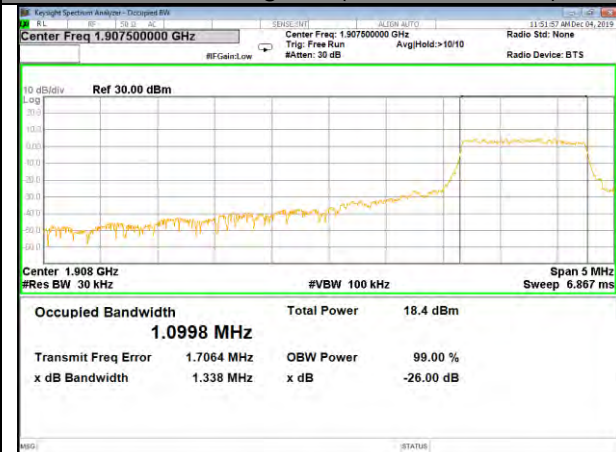

16QAM\_3M\_Higher\_(26BW and 99%)

CAT-M\_FDD\_BAND-2

CAT-M\_FDD\_BAND-2

QPSK\_5M\_Lower\_(26BW and 99%)

16QAM\_5M\_Lower\_(26BW and 99%)

QPSK\_5M\_Middle\_(26BW and 99%)

16QAM\_5M\_Middle\_(26BW and 99%)

QPSK\_5M\_Higher\_(26BW and 99%)