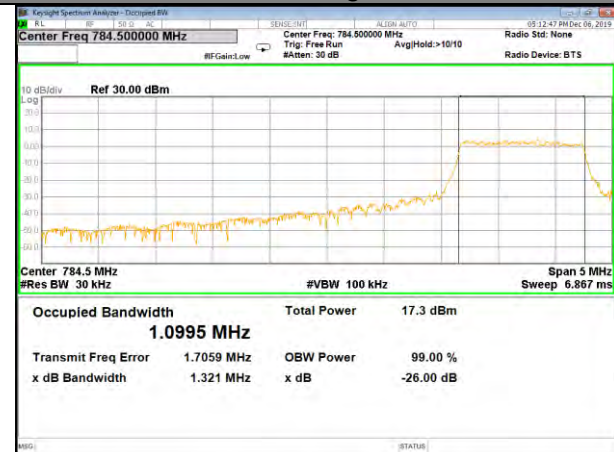

B13_QPSK_5M_High_26BW-99%