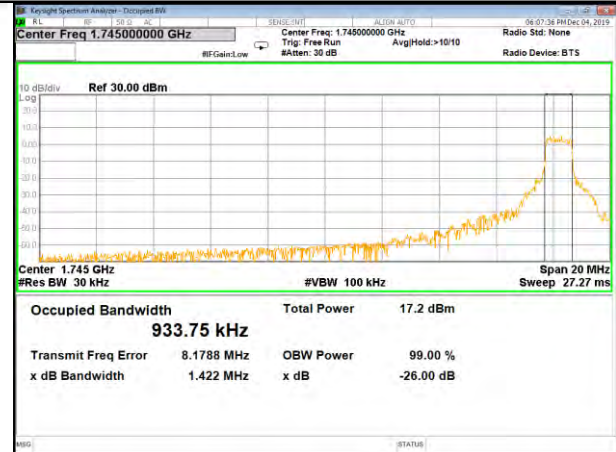

16QAM_20M_Higher_(26BW and 99%)