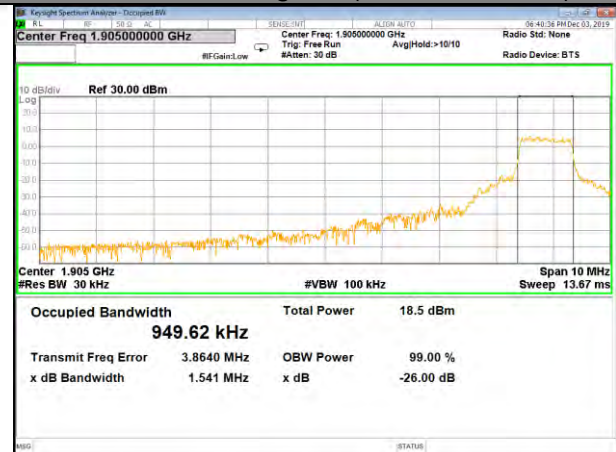

16QAM_10M_Higher_(26BW and 99%)