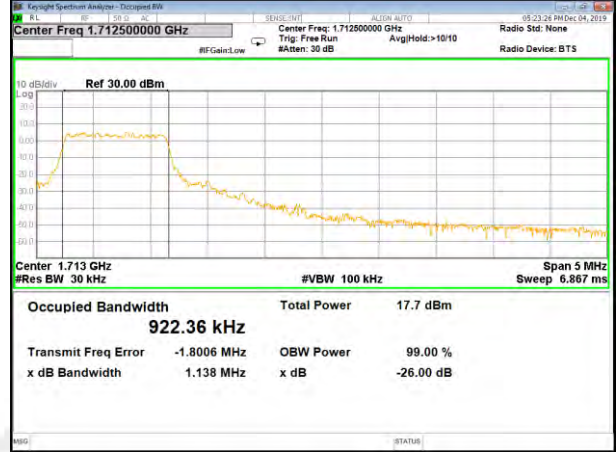

16QAM_5M_Lower_(26BW and 99%)