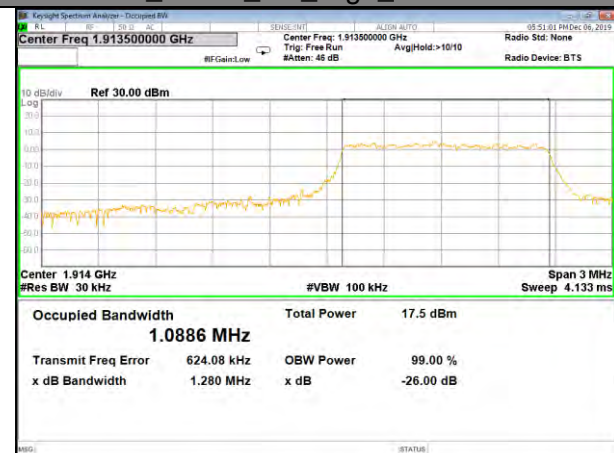

CAT-M\_FDD\_BAND-25

B25\_QPSK\_3M\_Low\_26BW-99%

B25\_Q16\_3M\_Low\_26BW-99%

B25\_QPSK\_3M\_Mid\_26BW-99%

B25\_Q16\_3M\_Mid\_26BW-99%

B25\_QPSK\_3M\_High\_26BW-99%

B25\_Q16\_3M\_High\_26BW-99%

CAT-M\_FDD\_BAND-25