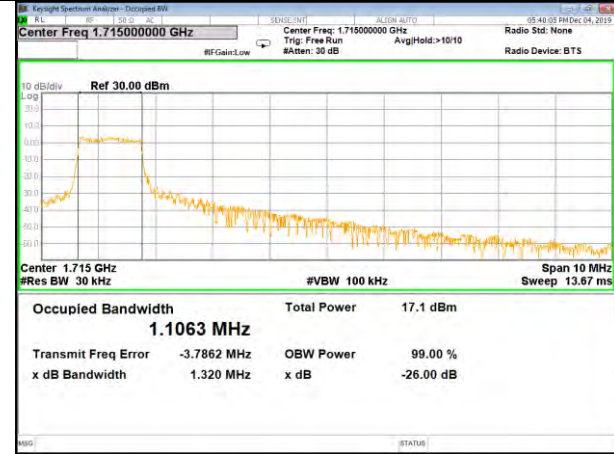

CAT-M_FDD_BAND-4

CAT-M_FDD_BAND-4

QPSK_10M_Lower_(26BW and 99%)