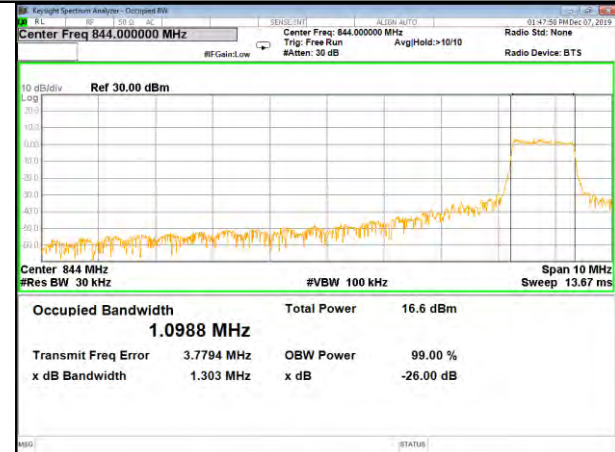

CAT-M\_FDD\_BAND-26

B26\_QPSK\_10M\_Low\_26BW-99%

B26\_Q16\_10M\_Low\_26BW-99%

B26\_QPSK\_10M\_Mid\_26BW-99%

B26\_Q16\_10M\_Mid\_26BW-99%

B26\_QPSK\_10M\_High\_26BW-99%

B26\_Q16\_10M\_High\_26BW-99%

CAT-M\_FDD\_BAND-26