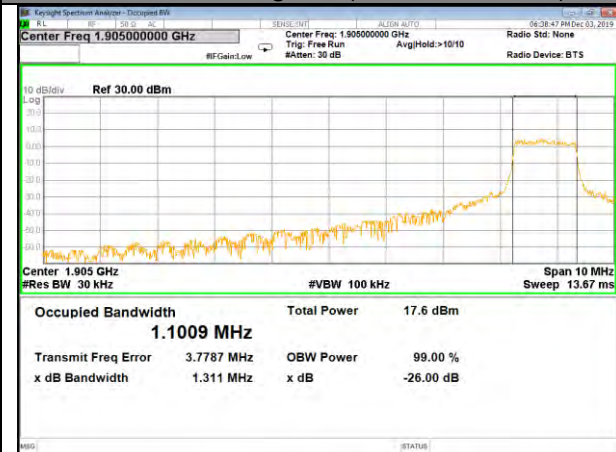

QPSK_10M_Higher_(26BW and 99%)