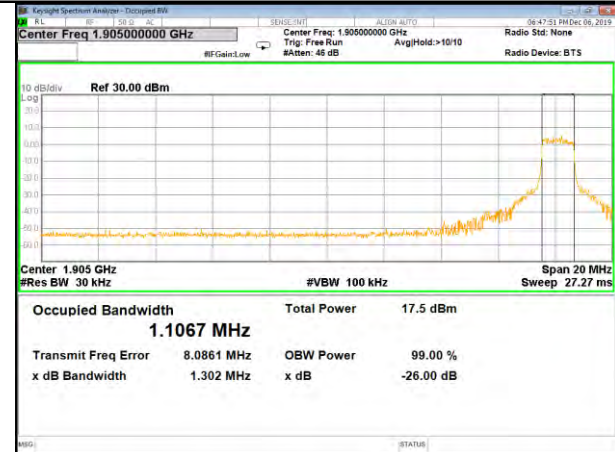

CAT-M\_FDD\_BAND-25

B25\_QPSK\_20M\_Low\_26BW-99%

B25\_Q16\_20M\_Low\_26BW-99%

B25\_QPSK\_20M\_Mid\_26BW-99%

B25\_Q16\_20M\_Mid\_26BW-99%

B25\_QPSK\_20M\_High\_26BW-99%

B25\_Q16\_20M\_High\_26BW-99%

CAT-M\_FDD\_BAND-26