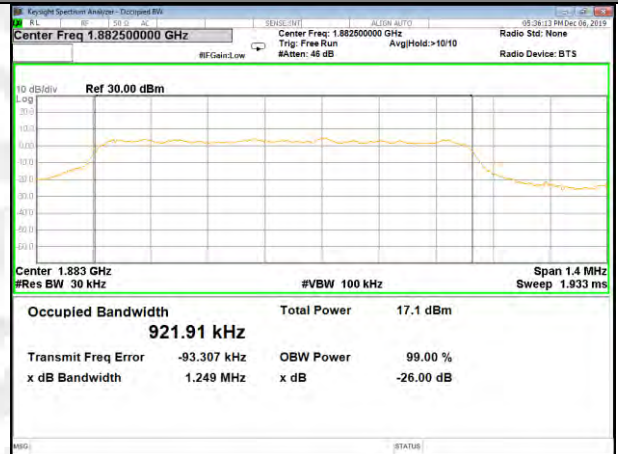

CAT-M\_FDD\_BAND-25

B25\_QPSK\_1.4M\_Low\_26BW-99%

B25\_Q16\_1.4M\_Low\_26BW-99%

B25\_QPSK\_1.4M\_Mid\_26BW-99%

B25\_Q16\_1.4M\_Mid\_26BW-99%

B25\_QPSK\_1.4M\_High\_26BW-99%

B25\_Q16\_1.4M\_High\_26BW-99%

CAT-M\_FDD\_BAND-25