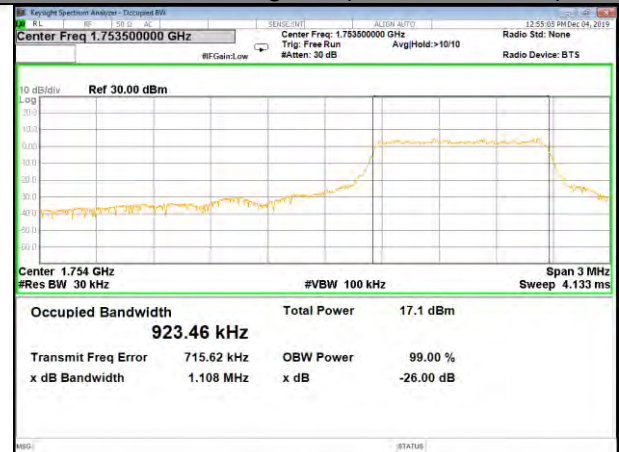

QPSK\_3M\_Lower\_(26BW and 99%)

16QAM\_3M\_Lower\_(26BW and 99%)

QPSK\_3M\_Middle\_(26BW and 99%)

16QAM\_3M\_Middle\_(26BW and 99%)

QPSK\_3M\_Higher\_(26BW and 99%)

16QAM\_3M\_Higher\_(26BW and 99%)

CAT-M\_FDD\_BAND-4