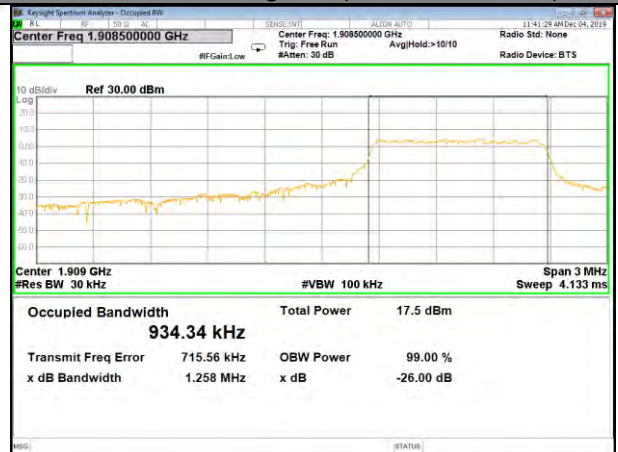

16QAM_3M_Higher_(26BW and 99%)