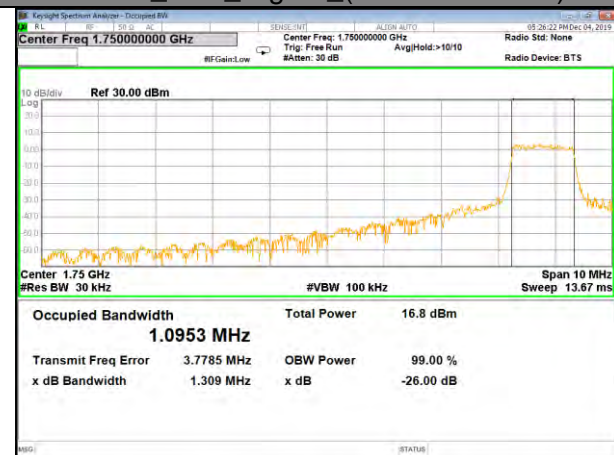

CAT-M\_FDD\_BAND-4

CAT-M\_FDD\_BAND-4

QPSK\_10M\_Lower\_(26BW and 99%)

16QAM\_10M\_Lower\_(26BW and 99%)

QPSK\_10M\_Middle\_(26BW and 99%)

16QAM\_10M\_Middle\_(26BW and 99%)

QPSK\_10M\_Higher\_(26BW and 99%)