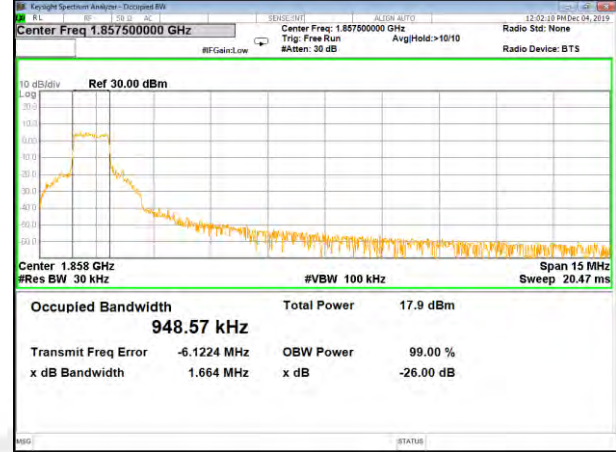

QPSK\_10M\_Higher\_(26BW and 99%)

16QAM\_10M\_Higher\_(26BW and 99%)

CAT-M\_FDD\_BAND-2

CAT-M\_FDD\_BAND-2

QPSK\_15M\_Lower\_(26BW and 99%)

16QAM\_15M\_Lower\_(26BW and 99%)

QPSK\_15M\_Middle\_(26BW and 99%)