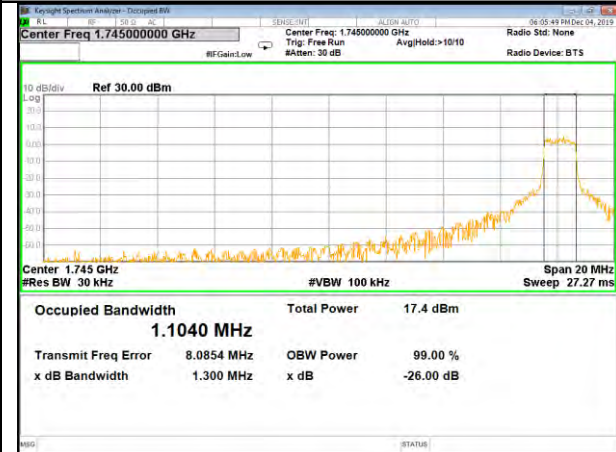

QPSK_20M_Higher_(26BW and 99%)