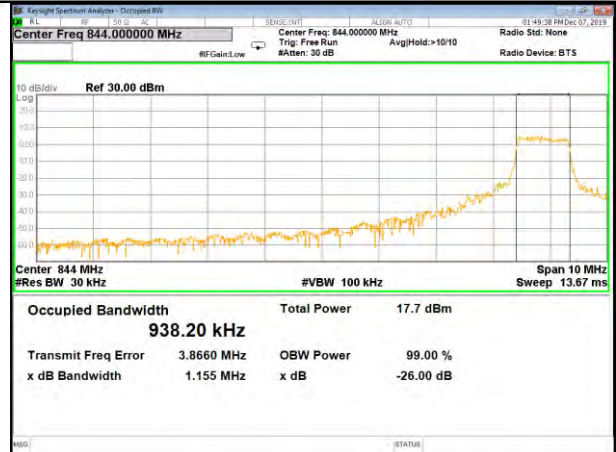

CAT-M\_FDD\_BAND-26

B26\_QPSK\_10M\_Low\_26BW-99%

B26\_Q16\_10M\_Low\_26BW-99%

B26\_QPSK\_10M\_Mid\_26BW-99%

B26\_Q16\_10M\_Mid\_26BW-99%

B26\_QPSK\_10M\_High\_26BW-99%

B26\_Q16\_10M\_High\_26BW-99%

CAT-M\_FDD\_BAND-26