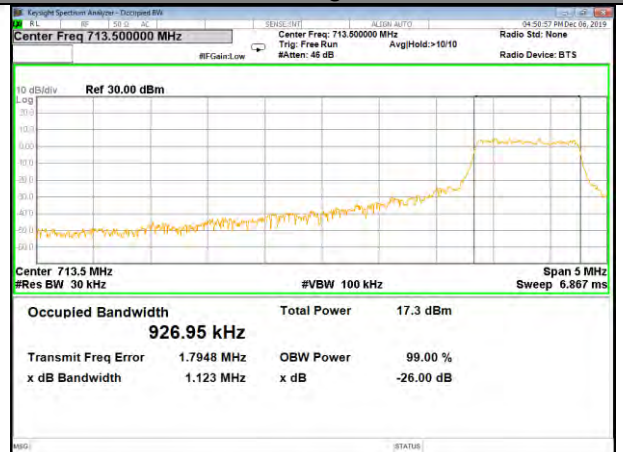

B12_Q16_5M_High_26BW-99%