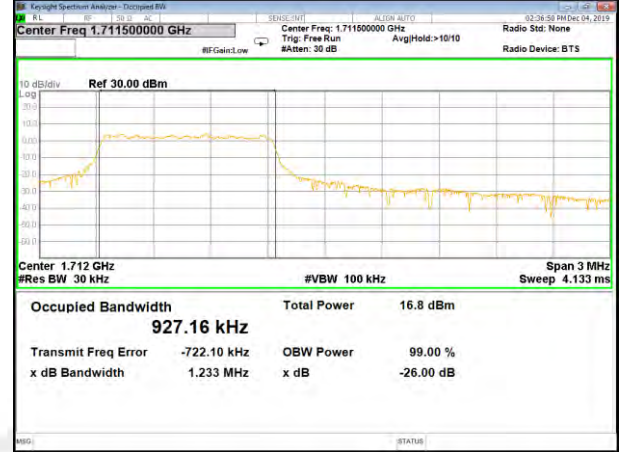

16QAM_3M_Lower_(26BW and 99%)