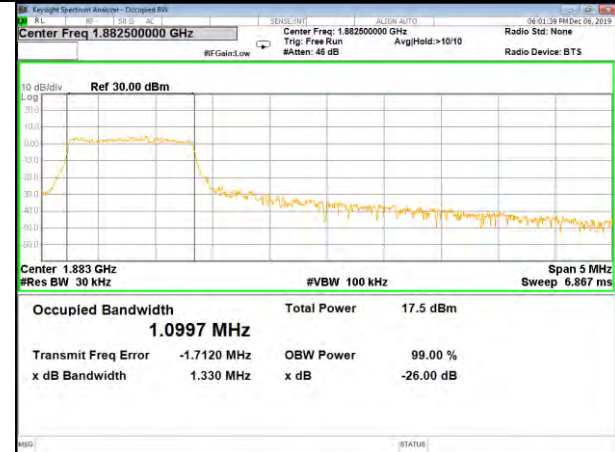

CAT-M\_FDD\_BAND-25

B25\_QPSK\_5M\_Low\_26BW-99%

B25\_Q16\_5M\_Low\_26BW-99%

B25\_QPSK\_5M\_Mid\_26BW-99%

B25\_Q16\_5M\_Mid\_26BW-99%

B25\_QPSK\_5M\_High\_26BW-99%

B25\_Q16\_5M\_High\_26BW-99%

CAT-M\_FDD\_BAND-25