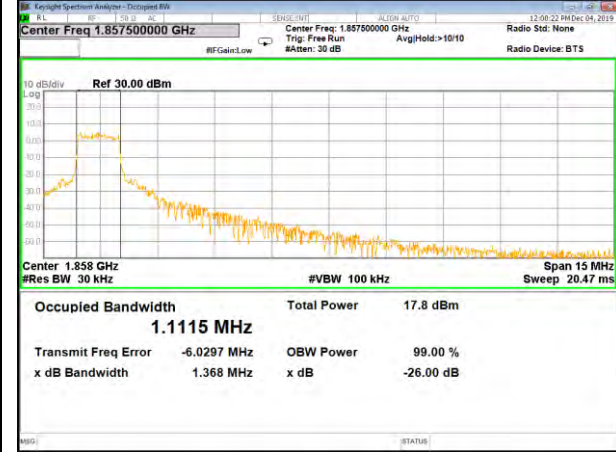

QPSK\_10M\_Higher\_(26BW and 99%)

16QAM\_10M\_Higher\_(26BW and 99%)

CAT-M\_FDD\_BAND-2

CAT-M\_FDD\_BAND-2

QPSK\_15M\_Lower\_(26BW and 99%)

16QAM\_15M\_Lower\_(26BW and 99%)

QPSK\_15M\_Middle\_(26BW and 99%)