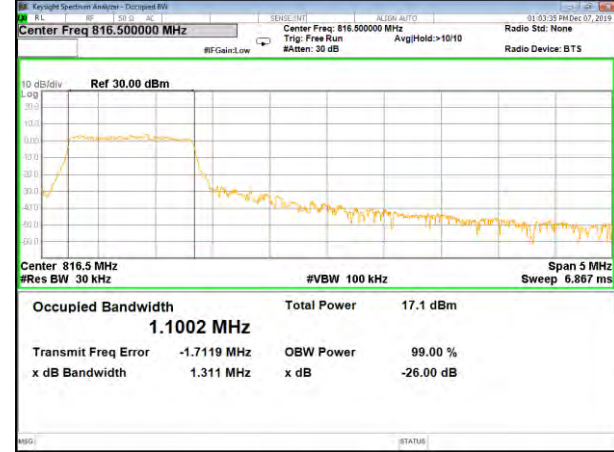

CAT-M_FDD_BAND-26

CAT-M_FDD_BAND-26

B26_QPSK_5M_Low_26BW-99%