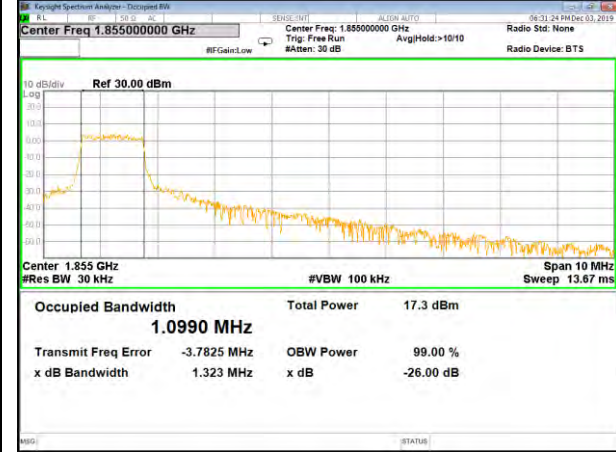

16QAM\_5M\_Higher\_(26BW and 99%)

CAT-M\_FDD\_BAND-2

CAT-M\_FDD\_BAND-2

QPSK\_10M\_Lower\_(26BW and 99%)

16QAM\_10M\_Lower\_(26BW and 99%)

QPSK\_10M\_Middle\_(26BW and 99%)

16QAM\_10M\_Middle\_(26BW and 99%)