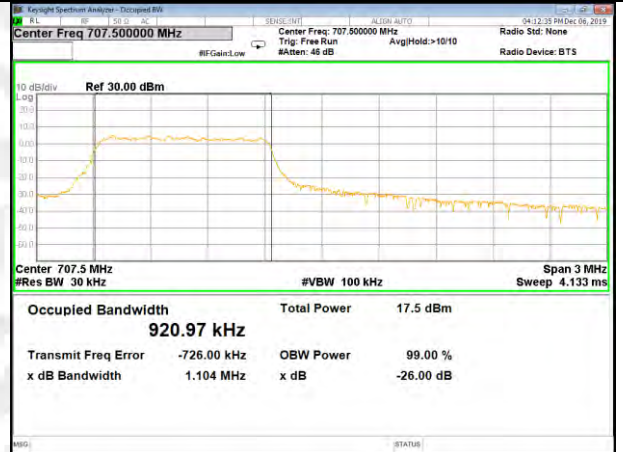

B12_Q16_3M_Mid_26BW-99%