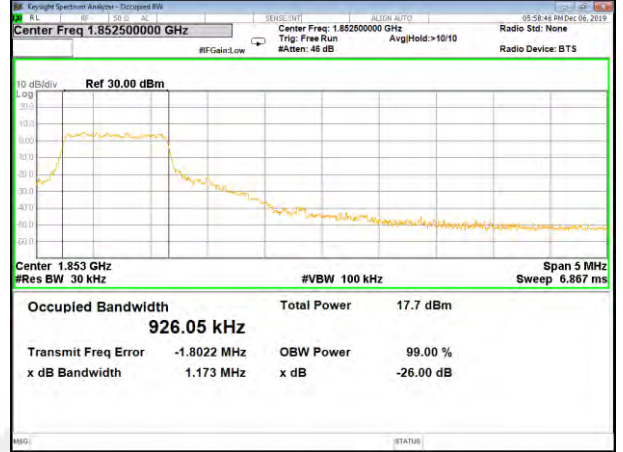

B25_Q16_5M_Low_26BW-99%