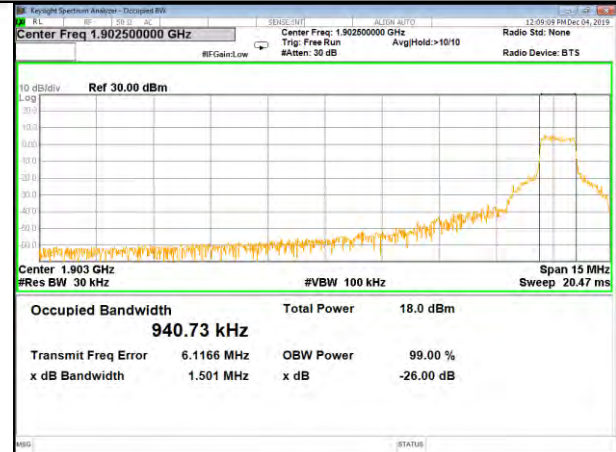

16QAM_15M_Higher_(26BW and 99%)