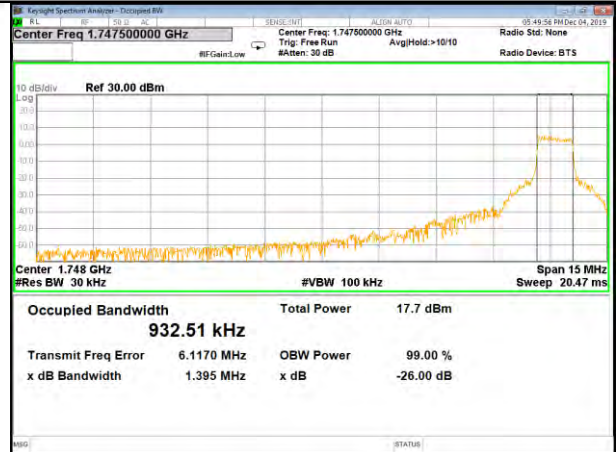

16QAM_15M_Higher_(26BW and 99%)