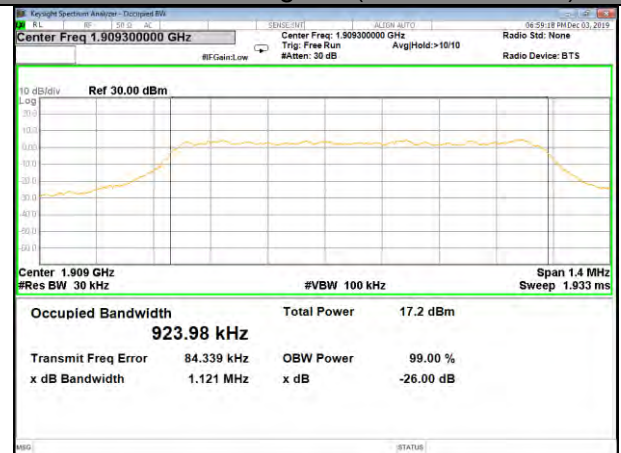

16QAM_1.4M_Higher_(26BW and 99%)