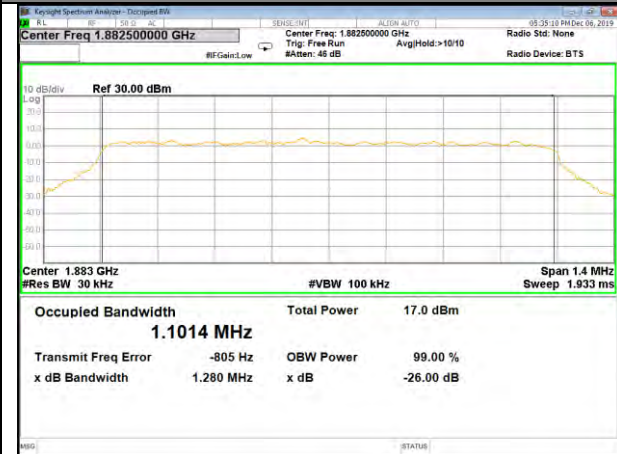

CAT-M\_FDD\_BAND-25

B25\_QPSK\_1.4M\_Low\_26BW-99%

B25\_Q16\_1.4M\_Low\_26BW-99%

B25\_QPSK\_1.4M\_Mid\_26BW-99%

B25\_Q16\_1.4M\_Mid\_26BW-99%

B25\_QPSK\_1.4M\_High\_26BW-99%

B25\_Q16\_1.4M\_High\_26BW-99%

CAT-M\_FDD\_BAND-25