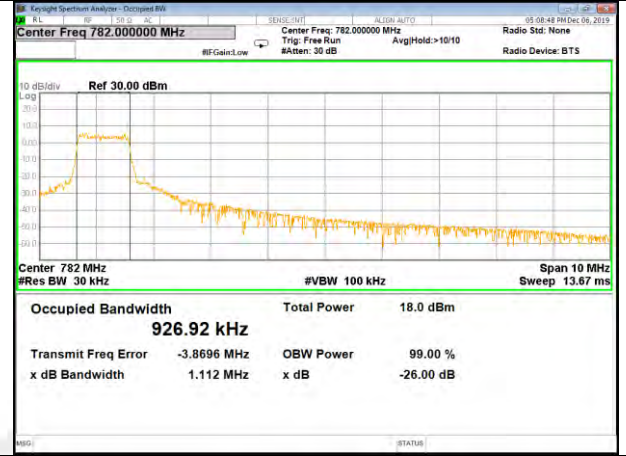

B13\_Q16\_5M\_Mid\_26BW-99%

B13\_QPSK\_5M\_High\_26BW-99%

B13\_Q16\_5M\_High\_26BW-99%

CAT-M\_FDD\_BAND-13

CAT-M\_FDD\_BAND-13

B13\_QPSK\_10M\_Mid\_26BW-99%

B13\_Q16\_10M\_Mid\_26BW-99%

CAT-M\_FDD\_BAND-25