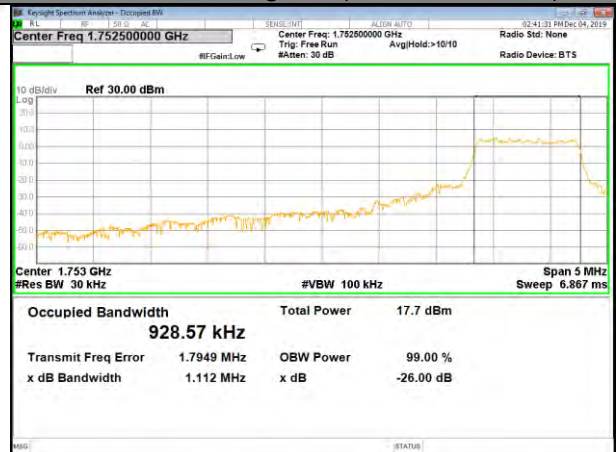

CAT-M\_FDD\_BAND-4

QPSK\_5M\_Lower\_(26BW and 99%)

16QAM\_5M\_Lower\_(26BW and 99%)

QPSK\_5M\_Middle\_(26BW and 99%)

16QAM\_5M\_Middle\_(26BW and 99%)

QPSK\_5M\_Higher\_(26BW and 99%)

16QAM\_5M\_Higher\_(26BW and 99%)