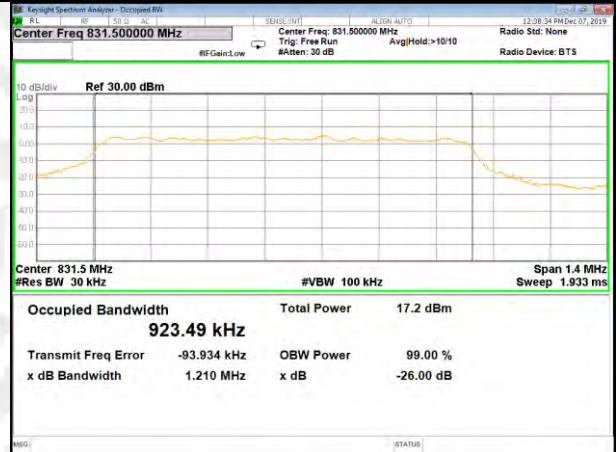

CAT-M\_FDD\_BAND-26

B26\_QPSK\_1.4M\_Low\_26BW-99%

B26\_Q16\_1.4M\_Low\_26BW-99%

B26\_QPSK\_1.4M\_Mid\_26BW-99%

B26\_Q16\_1.4M\_Mid\_26BW-99%

B26\_QPSK\_1.4M\_High\_26BW-99%

B26\_Q16\_1.4M\_High\_26BW-99%

CAT-M\_FDD\_BAND-26