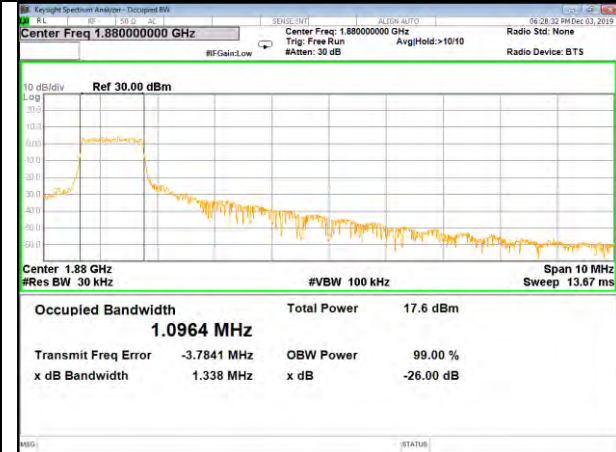

16QAM\_5M\_Higher\_(26BW and 99%)

CAT-M\_FDD\_BAND-2

CAT-M\_FDD\_BAND-2

QPSK\_10M\_Lower\_(26BW and 99%)

16QAM\_10M\_Lower\_(26BW and 99%)

QPSK\_10M\_Middle\_(26BW and 99%)

16QAM\_10M\_Middle\_(26BW and 99%)