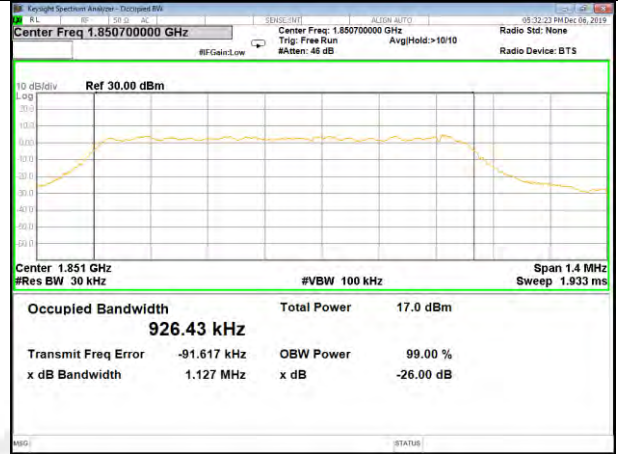

B25_Q16_1.4M_Low_26BW-99%