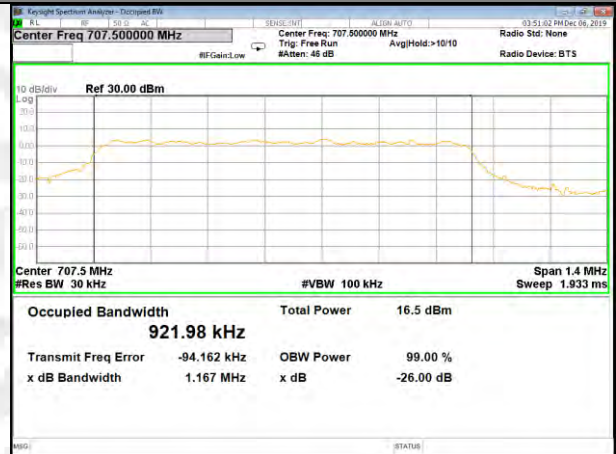

B12_Q16_1.4M_Mid_26BW-99%