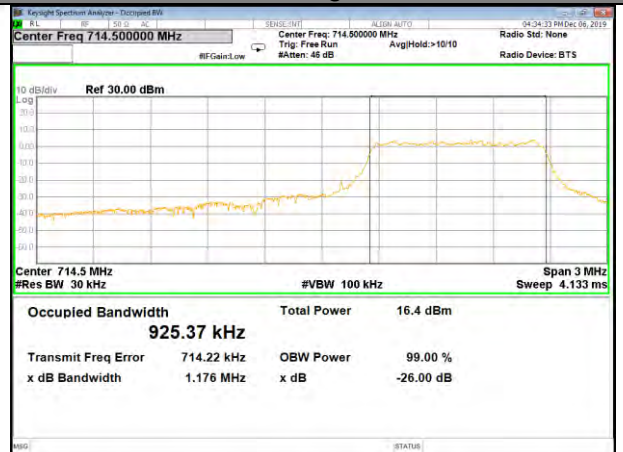

B12_Q16_3M_High_26BW-99%