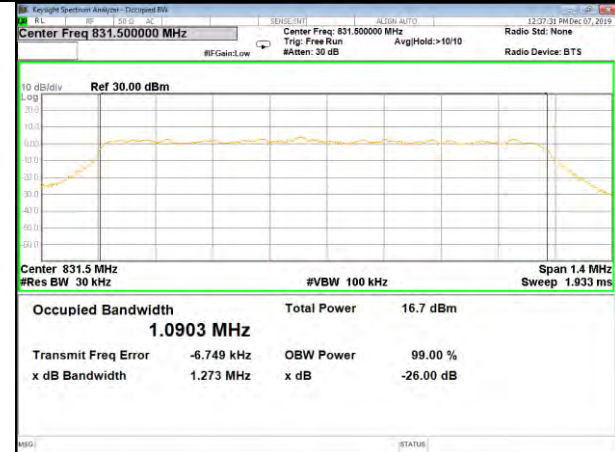

CAT-M\_FDD\_BAND-26

B26\_QPSK\_1.4M\_Low\_26BW-99%

B26\_Q16\_1.4M\_Low\_26BW-99%

B26\_QPSK\_1.4M\_Mid\_26BW-99%

B26\_Q16\_1.4M\_Mid\_26BW-99%

B26\_QPSK\_1.4M\_High\_26BW-99%

B26\_Q16\_1.4M\_High\_26BW-99%

CAT-M\_FDD\_BAND-26