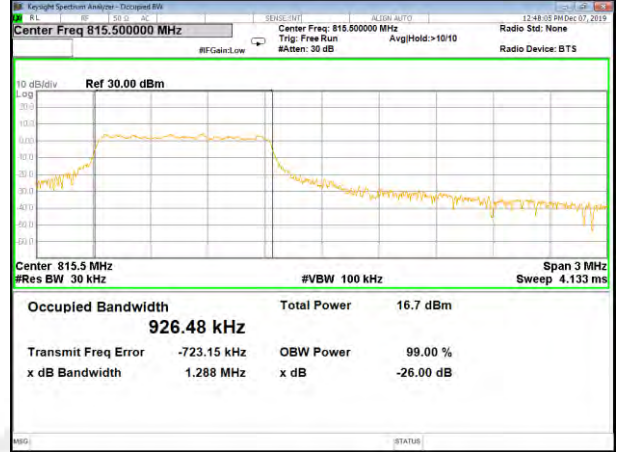

B26_Q16_3M_Low_26BW-99%