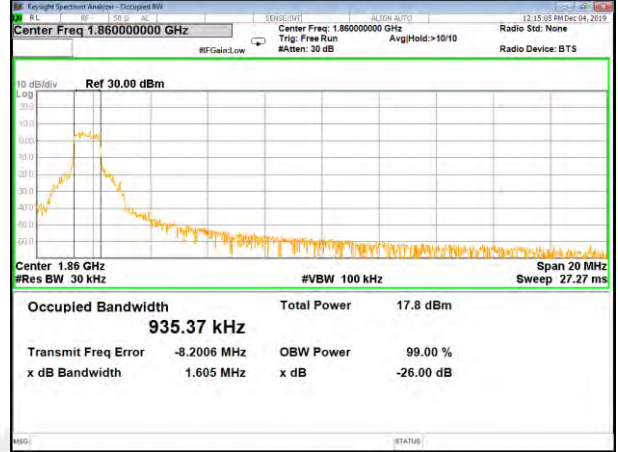

16QAM\_15M\_Middle\_(26BW and 99%)

QPSK\_15M\_Higher\_(26BW and 99%)

16QAM\_15M\_Higher\_(26BW and 99%)

CAT-M\_FDD\_BAND-2

CAT-M\_FDD\_BAND-2

QPSK\_20M\_Lower\_(26BW and 99%)

16QAM\_20M\_Lower\_(26BW and 99%)