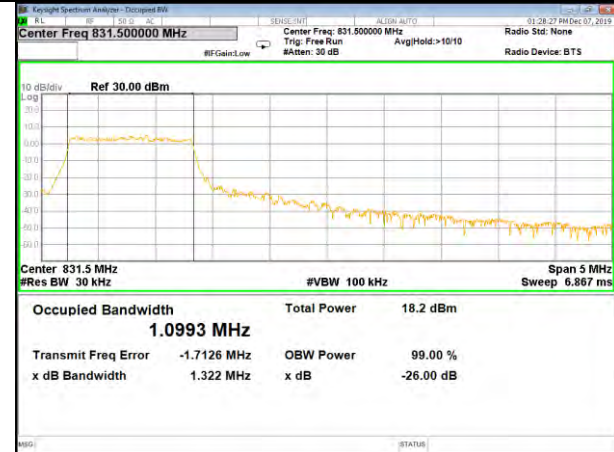

CAT-M\_FDD\_BAND-26

B26\_QPSK\_5M\_Low\_26BW-99%

B26\_Q16\_5M\_Low\_26BW-99%

B26\_QPSK\_5M\_Mid\_26BW-99%

B26\_Q16\_5M\_Mid\_26BW-99%

B26\_QPSK\_5M\_High\_26BW-99%

B26\_Q16\_5M\_High\_26BW-99%

CAT-M\_FDD\_BAND-26