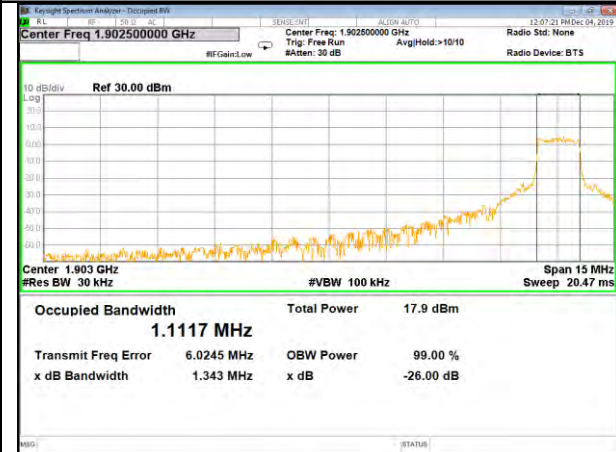

QPSK_15M_Higher_(26BW and 99%)