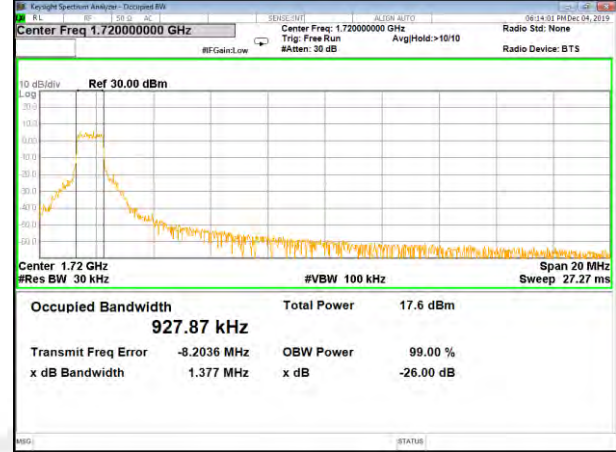

QPSK\_15M\_Higher\_(26BW and 99%)

16QAM\_15M\_Higher\_(26BW and 99%)

CAT-M\_FDD\_BAND-4

CAT-M\_FDD\_BAND-4

QPSK\_20M\_Lower\_(26BW and 99%)

16QAM\_20M\_Lower\_(26BW and 99%)

QPSK\_20M\_Middle\_(26BW and 99%)