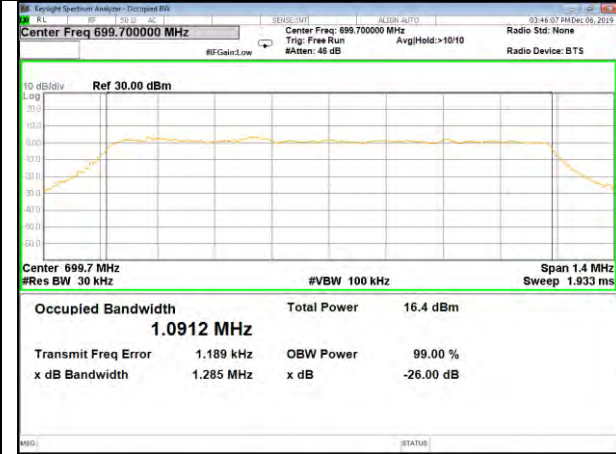

16QAM\_20M\_Middle\_(26BW and 99%)

QPSK\_20M\_Higher\_(26BW and 99%)

16QAM\_20M\_Higher\_(26BW and 99%)

CAT-M\_FDD\_BAND-12

CAT-M\_FDD\_BAND-12

B12\_QPSK\_1.4M\_Low\_26BW-99%

B12\_Q16\_1.4M\_Low\_26BW-99%

B12\_QPSK\_1.4M\_Mid\_26BW-99%