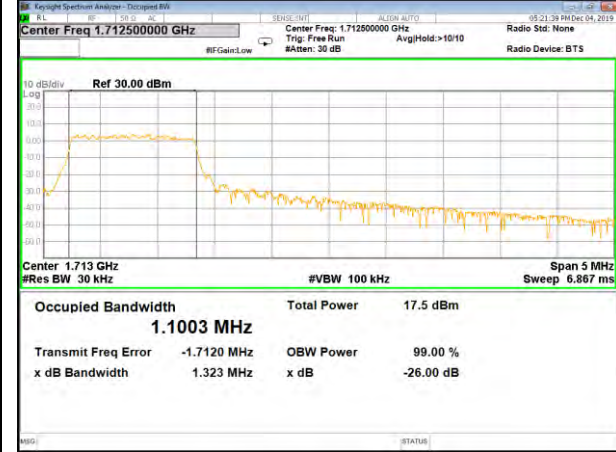

CAT-M_FDD_BAND-4

CAT-M_FDD_BAND-4

QPSK_5M_Lower_(26BW and 99%)