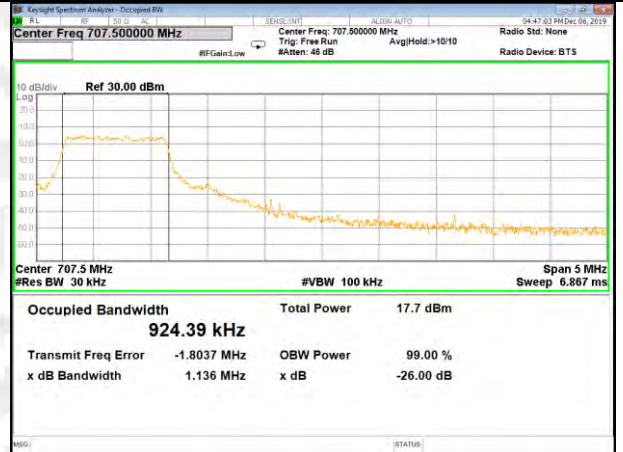

B12_Q16_5M_Mid_26BW-99%