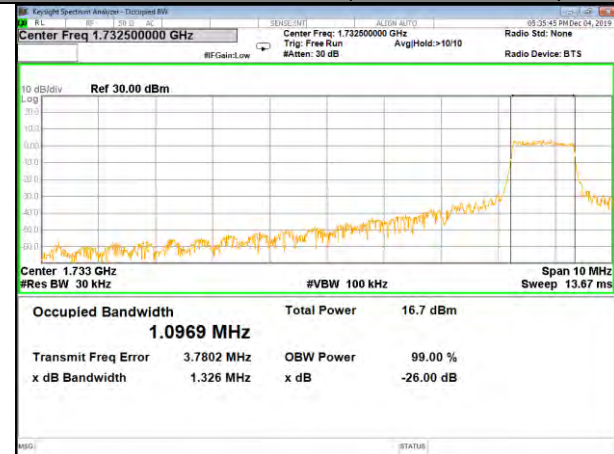

CAT-M\_FDD\_BAND-4

CAT-M\_FDD\_BAND-4

QPSK\_10M\_Lower\_(26BW and 99%)

16QAM\_10M\_Lower\_(26BW and 99%)

QPSK\_10M\_Middle\_(26BW and 99%)

16QAM\_10M\_Middle\_(26BW and 99%)

QPSK\_10M\_Higher\_(26BW and 99%)