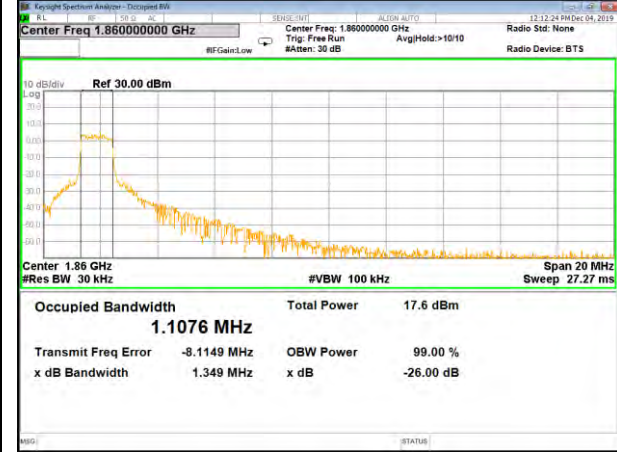

16QAM\_15M\_Middle\_(26BW and 99%)

QPSK\_15M\_Higher\_(26BW and 99%)

16QAM\_15M\_Higher\_(26BW and 99%)

CAT-M\_FDD\_BAND-2

CAT-M\_FDD\_BAND-2

QPSK\_20M\_Lower\_(26BW and 99%)

16QAM\_20M\_Lower\_(26BW and 99%)