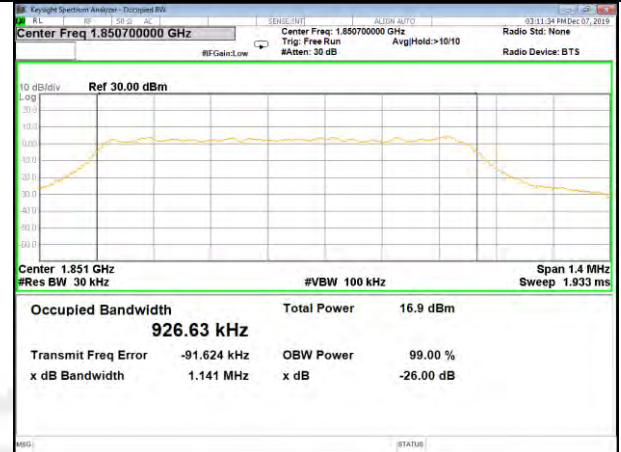

26BW and 99%  
CAT-M\_FDD\_BAND-2

CAT-M\_FDD\_BAND-2

QPSK\_1.4M\_Lower\_(26BW and 99%)

16QAM\_1.4M\_Lower\_(26BW and 99%)

QPSK\_1.4M\_Middle\_(26BW and 99%)

16QAM\_1.4M\_Middle\_(26BW and 99%)

QPSK\_1.4M\_Higher\_(26BW and 99%)