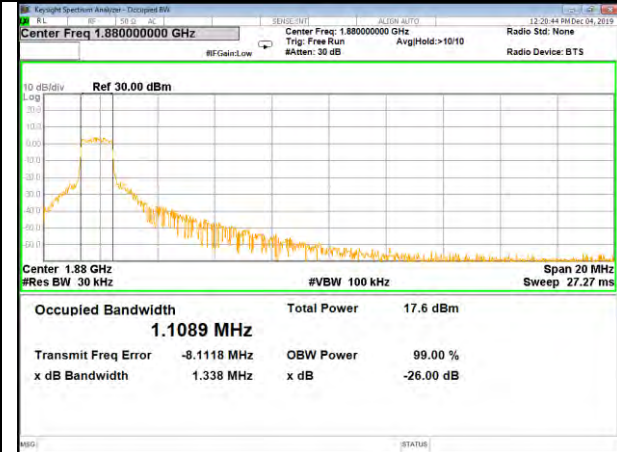

QPSK_20M_Middle_(26BW and 99%)