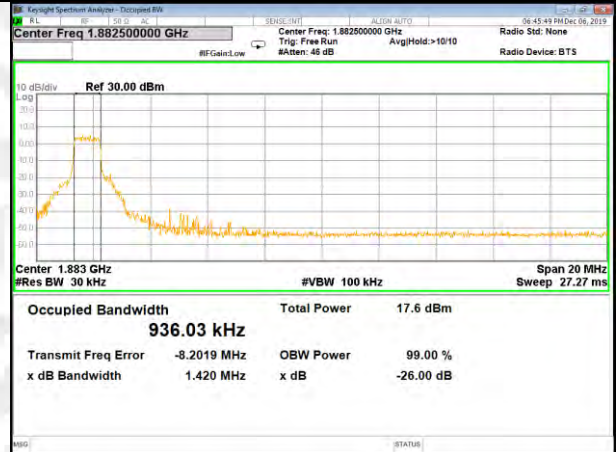

CAT-M\_FDD\_BAND-25

B25\_QPSK\_20M\_Low\_26BW-99%

B25\_Q16\_20M\_Low\_26BW-99%

B25\_QPSK\_20M\_Mid\_26BW-99%

B25\_Q16\_20M\_Mid\_26BW-99%

B25\_QPSK\_20M\_High\_26BW-99%

B25\_Q16\_20M\_High\_26BW-99%

CAT-M\_FDD\_BAND-26