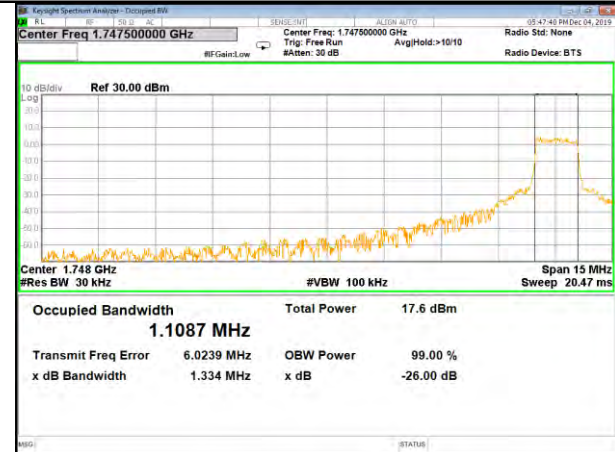

QPSK_15M_Higher_(26BW and 99%)