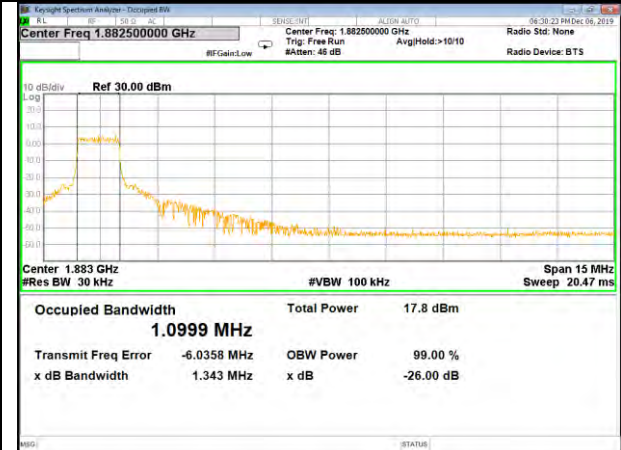

CAT-M\_FDD\_BAND-25

B25\_QPSK\_15M\_Low\_26BW-99%

B25\_Q16\_15M\_Low\_26BW-99%

B25\_QPSK\_15M\_Mid\_26BW-99%

B25\_Q16\_15M\_Mid\_26BW-99%

B25\_QPSK\_15M\_High\_26BW-99%

B25\_Q16\_15M\_High\_26BW-99%

CAT-M\_FDD\_BAND-25