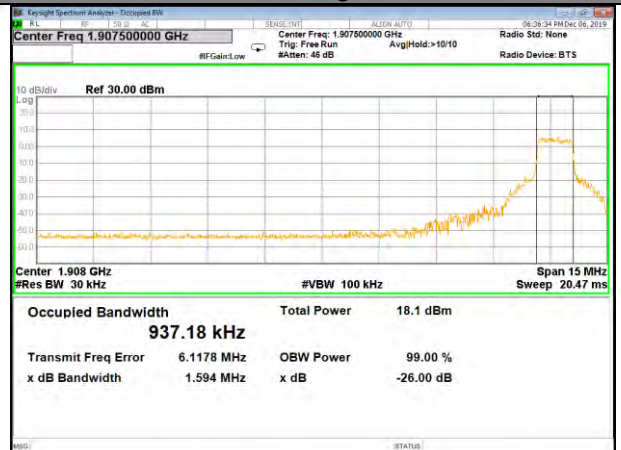

CAT-M\_FDD\_BAND-25

B25\_QPSK\_15M\_Low\_26BW-99%

B25\_Q16\_15M\_Low\_26BW-99%

B25\_QPSK\_15M\_Mid\_26BW-99%

B25\_Q16\_15M\_Mid\_26BW-99%

B25\_QPSK\_15M\_High\_26BW-99%

B25\_Q16\_15M\_High\_26BW-99%

CAT-M\_FDD\_BAND-25