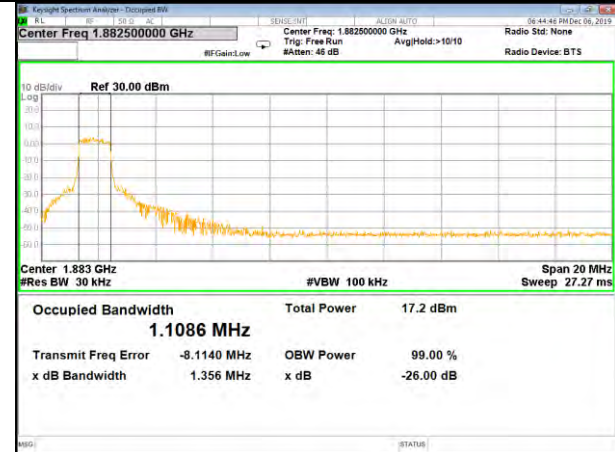

CAT-M\_FDD\_BAND-25

B25\_QPSK\_20M\_Low\_26BW-99%

B25\_Q16\_20M\_Low\_26BW-99%

B25\_QPSK\_20M\_Mid\_26BW-99%

B25\_Q16\_20M\_Mid\_26BW-99%

B25\_QPSK\_20M\_High\_26BW-99%

B25\_Q16\_20M\_High\_26BW-99%

CAT-M\_FDD\_BAND-26