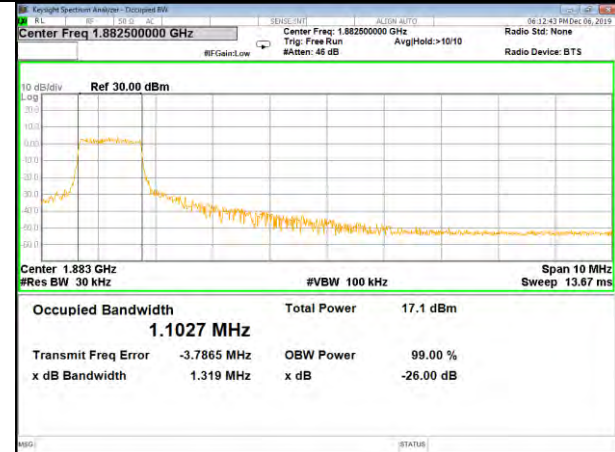

CAT-M\_FDD\_BAND-25

B25\_QPSK\_10M\_Low\_26BW-99%

B25\_Q16\_10M\_Low\_26BW-99%

B25\_QPSK\_10M\_Mid\_26BW-99%

B25\_Q16\_10M\_Mid\_26BW-99%

B25\_QPSK\_10M\_High\_26BW-99%

B25\_Q16\_10M\_High\_26BW-99%

CAT-M\_FDD\_BAND-25