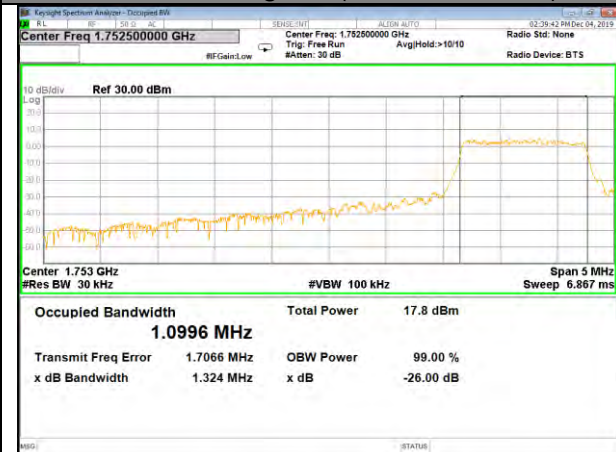

CAT-M\_FDD\_BAND-4

QPSK\_5M\_Lower\_(26BW and 99%)

16QAM\_5M\_Lower\_(26BW and 99%)

QPSK\_5M\_Middle\_(26BW and 99%)

16QAM\_5M\_Middle\_(26BW and 99%)

QPSK\_5M\_Higher\_(26BW and 99%)

16QAM\_5M\_Higher\_(26BW and 99%)