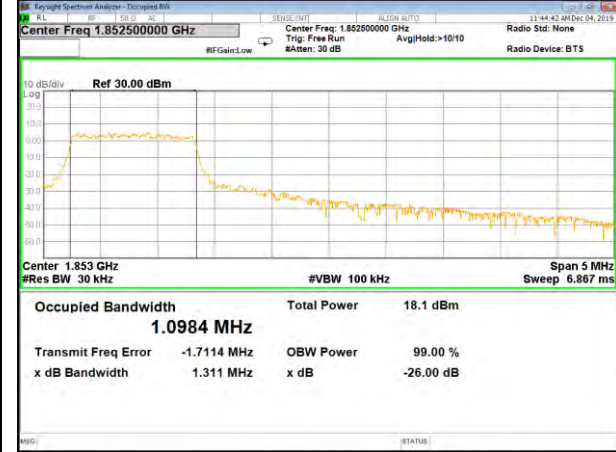

16QAM\_3M\_Higher\_(26BW and 99%)

CAT-M\_FDD\_BAND-2

CAT-M\_FDD\_BAND-2

QPSK\_5M\_Lower\_(26BW and 99%)

16QAM\_5M\_Lower\_(26BW and 99%)

QPSK\_5M\_Middle\_(26BW and 99%)

16QAM\_5M\_Middle\_(26BW and 99%)

QPSK\_5M\_Higher\_(26BW and 99%)