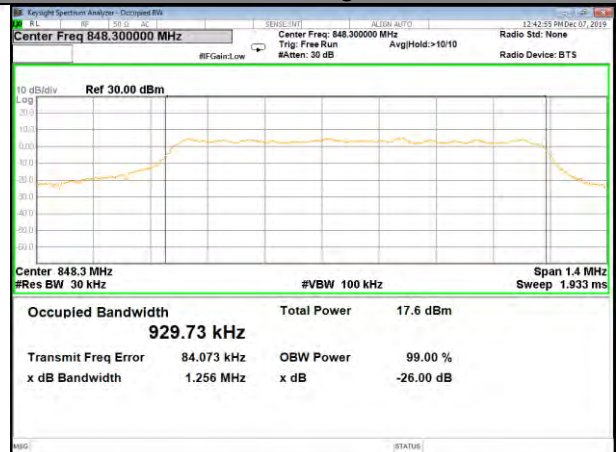

CAT-M\_FDD\_BAND-26

B26\_QPSK\_1.4M\_Low\_26BW-99%

B26\_Q16\_1.4M\_Low\_26BW-99%

B26\_QPSK\_1.4M\_Mid\_26BW-99%

B26\_Q16\_1.4M\_Mid\_26BW-99%

B26\_QPSK\_1.4M\_High\_26BW-99%

B26\_Q16\_1.4M\_High\_26BW-99%

CAT-M\_FDD\_BAND-26