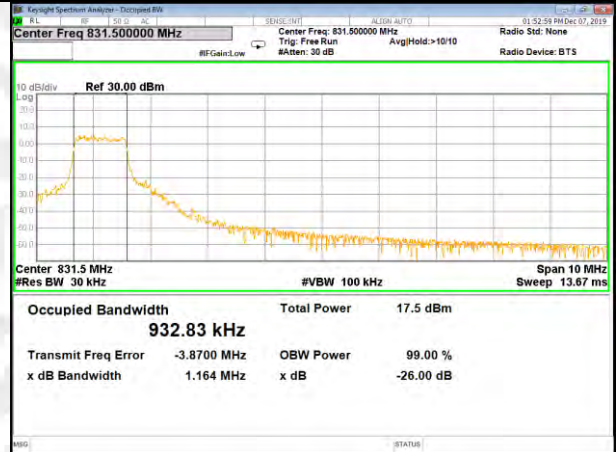

CAT-M\_FDD\_BAND-26

B26\_QPSK\_10M\_Low\_26BW-99%

B26\_Q16\_10M\_Low\_26BW-99%

B26\_QPSK\_10M\_Mid\_26BW-99%

B26\_Q16\_10M\_Mid\_26BW-99%

B26\_QPSK\_10M\_High\_26BW-99%

B26\_Q16\_10M\_High\_26BW-99%

CAT-M\_FDD\_BAND-26