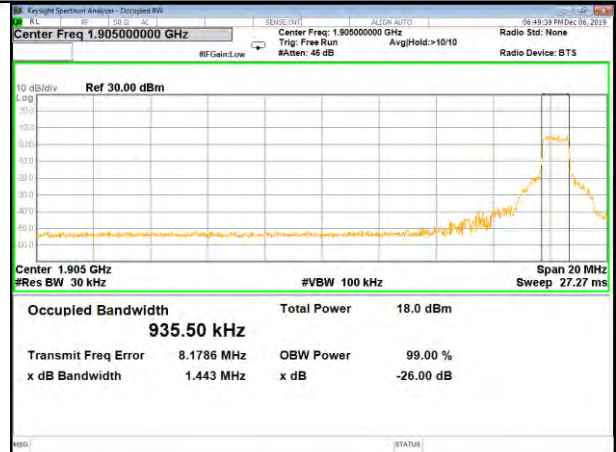

CAT-M\_FDD\_BAND-25

B25\_QPSK\_20M\_Low\_26BW-99%

B25\_Q16\_20M\_Low\_26BW-99%

B25\_QPSK\_20M\_Mid\_26BW-99%

B25\_Q16\_20M\_Mid\_26BW-99%

B25\_QPSK\_20M\_High\_26BW-99%

B25\_Q16\_20M\_High\_26BW-99%

CAT-M\_FDD\_BAND-26