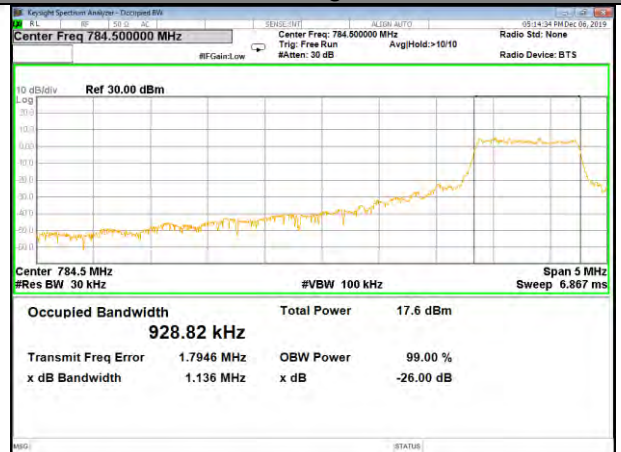

B13_Q16_5M_High_26BW-99%