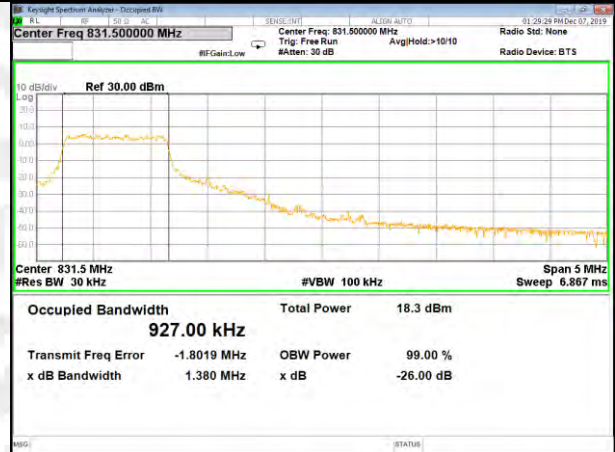

CAT-M\_FDD\_BAND-26

B26\_QPSK\_5M\_Low\_26BW-99%

B26\_Q16\_5M\_Low\_26BW-99%

B26\_QPSK\_5M\_Mid\_26BW-99%

B26\_Q16\_5M\_Mid\_26BW-99%

B26\_QPSK\_5M\_High\_26BW-99%

B26\_Q16\_5M\_High\_26BW-99%

CAT-M\_FDD\_BAND-26