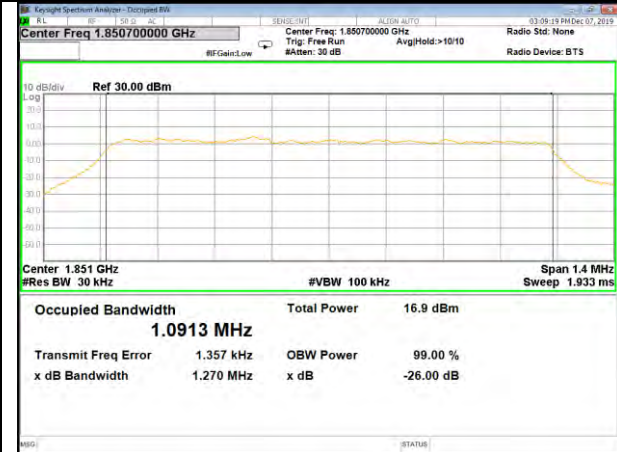

26BW and 99%  
CAT-M\_FDD\_BAND-2

CAT-M\_FDD\_BAND-2

QPSK\_1.4M\_Lower\_(26BW and 99%)

16QAM\_1.4M\_Lower\_(26BW and 99%)

QPSK\_1.4M\_Middle\_(26BW and 99%)

16QAM\_1.4M\_Middle\_(26BW and 99%)

QPSK\_1.4M\_Higher\_(26BW and 99%)