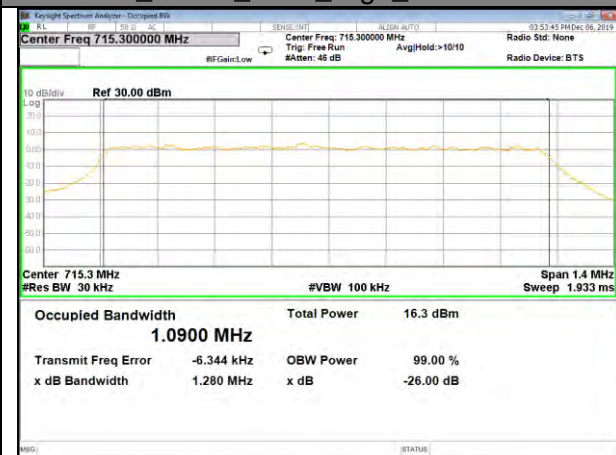

B12_QPSK_1.4M_High_26BW-99%