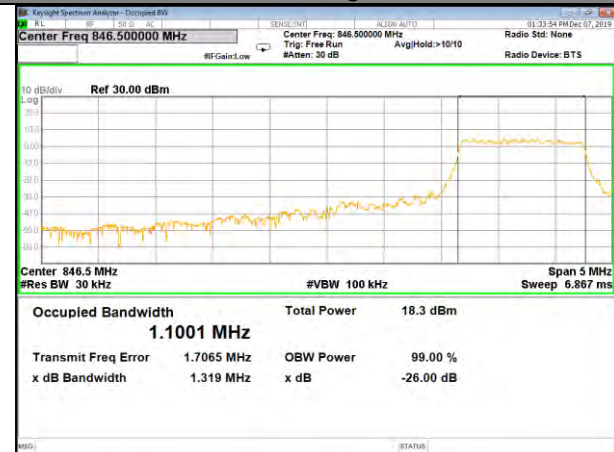

CAT-M\_FDD\_BAND-26

B26\_QPSK\_5M\_Low\_26BW-99%

B26\_Q16\_5M\_Low\_26BW-99%

B26\_QPSK\_5M\_Mid\_26BW-99%

B26\_Q16\_5M\_Mid\_26BW-99%

B26\_QPSK\_5M\_High\_26BW-99%

B26\_Q16\_5M\_High\_26BW-99%

CAT-M\_FDD\_BAND-26