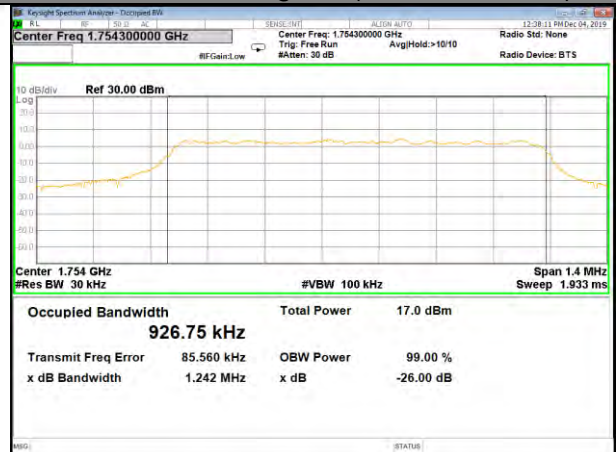

16QAM\_1.4M\_Lower\_(26BW and 99%)

QPSK\_1.4M\_Middle\_(26BW and 99%)

16QAM\_1.4M\_Middle\_(26BW and 99%)

QPSK\_1.4M\_Higher\_(26BW and 99%)

16QAM\_1.4M\_Higher\_(26BW and 99%)

CAT-M\_FDD\_BAND-4

CAT-M\_FDD\_BAND-4