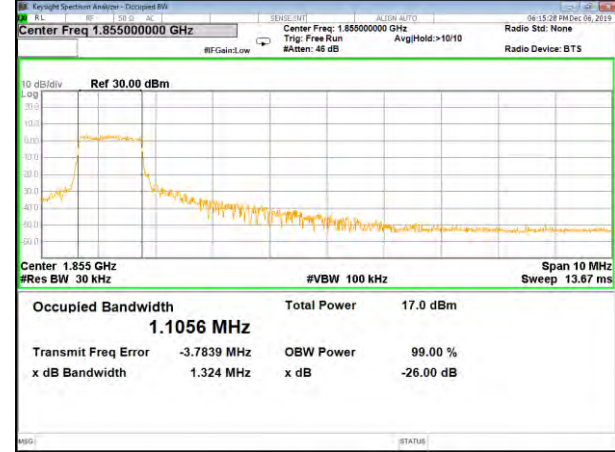

CAT-M_FDD_BAND-25

CAT-M_FDD_BAND-25

B25_QPSK_10M_Low_26BW-99%