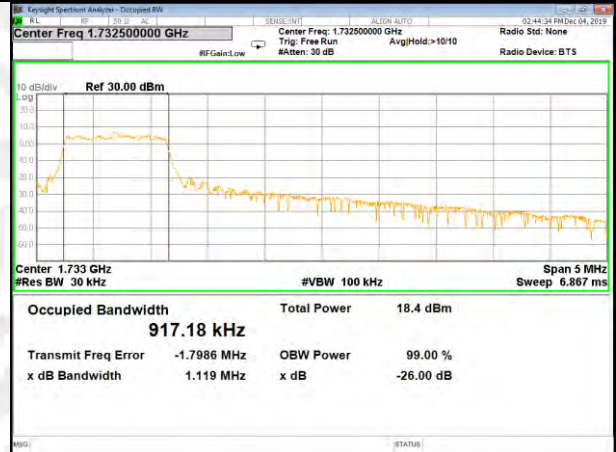

CAT-M\_FDD\_BAND-4

QPSK\_5M\_Lower\_(26BW and 99%)

16QAM\_5M\_Lower\_(26BW and 99%)

QPSK\_5M\_Middle\_(26BW and 99%)

16QAM\_5M\_Middle\_(26BW and 99%)

QPSK\_5M\_Higher\_(26BW and 99%)

16QAM\_5M\_Higher\_(26BW and 99%)