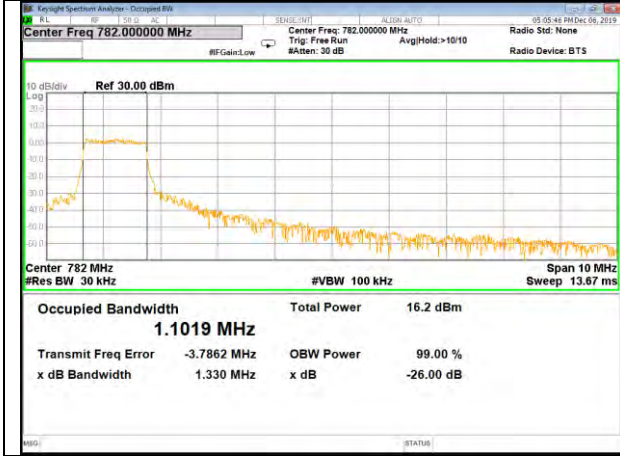

B13\_Q16\_5M\_Mid\_26BW-99%

B13\_QPSK\_5M\_High\_26BW-99%

B13\_Q16\_5M\_High\_26BW-99%

CAT-M\_FDD\_BAND-13

CAT-M\_FDD\_BAND-13

B13\_QPSK\_10M\_Mid\_26BW-99%

B13\_Q16\_10M\_Mid\_26BW-99%

CAT-M\_FDD\_BAND-25