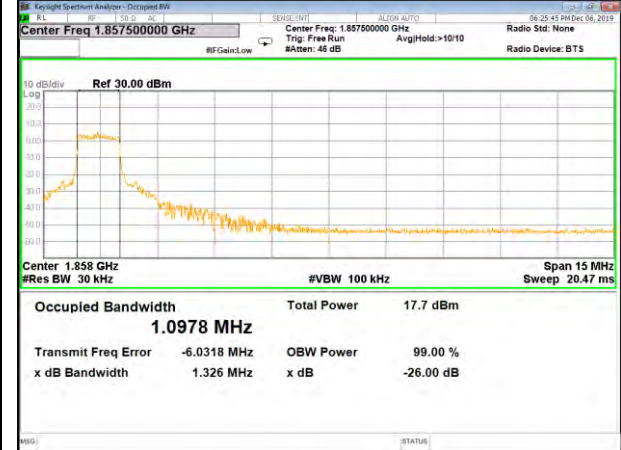

CAT-M_FDD_BAND-25

CAT-M_FDD_BAND-25

B25_QPSK_15M_Low_26BW-99%