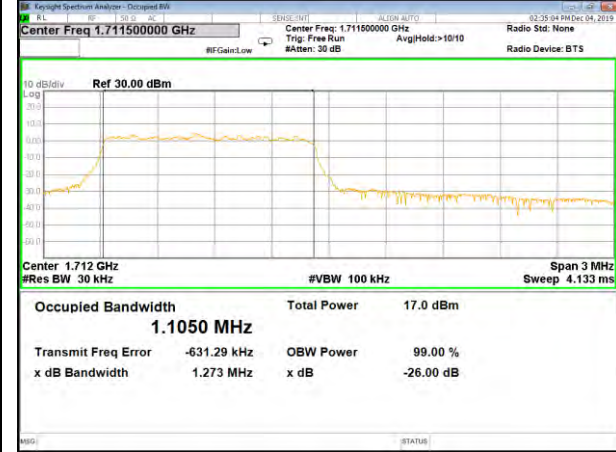

CAT-M_FDD_BAND-4

CAT-M_FDD_BAND-4

QPSK_3M_Lower_(26BW and 99%)