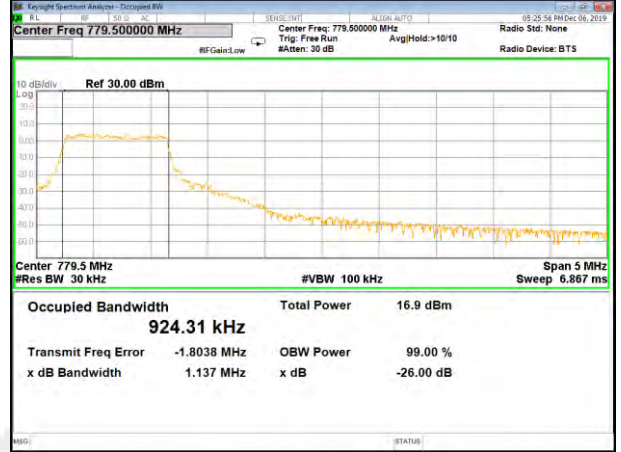

B12\_Q16\_10M\_Mid\_26BW-99%

B12\_QPSK\_10M\_High\_26BW-99%

B12\_Q16\_10M\_High\_26BW-99%

CAT-M\_FDD\_BAND-13

CAT-M\_FDD\_BAND-13

B13\_QPSK\_5M\_Low\_26BW-99%

B13\_Q16\_5M\_Low\_26BW-99%

B13\_QPSK\_5M\_Mid\_26BW-99%