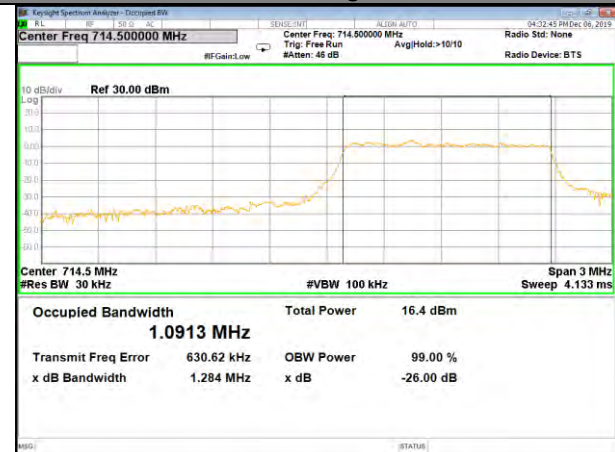

B12_QPSK_3M_High_26BW-99%