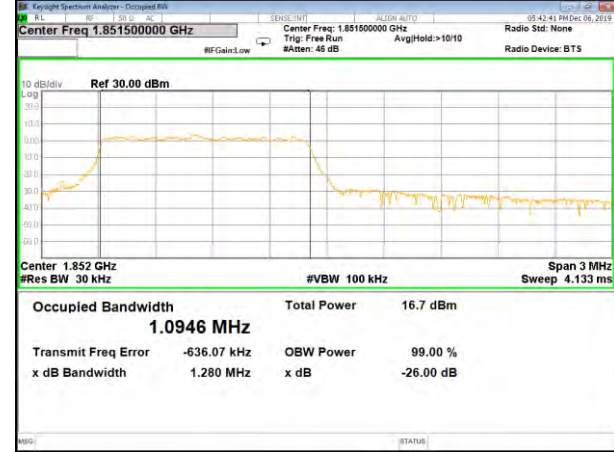

CAT-M_FDD_BAND-25

CAT-M_FDD_BAND-25

B25_QPSK_3M_Low_26BW-99%