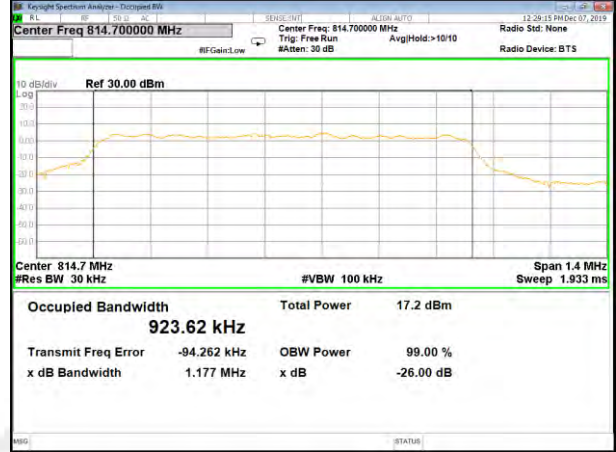

B26_Q16_1.4M_Low_26BW-99%