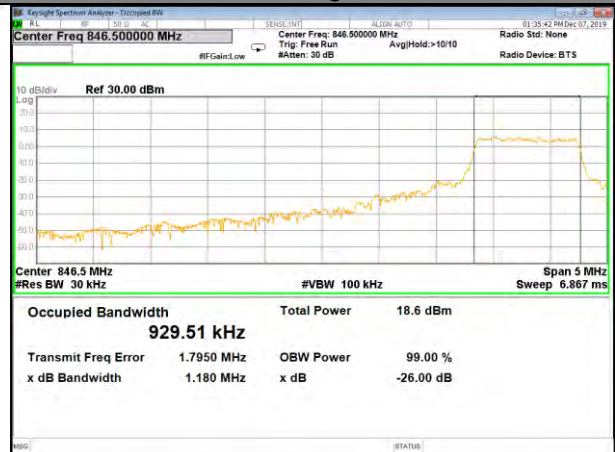

CAT-M\_FDD\_BAND-26

B26\_QPSK\_5M\_Low\_26BW-99%

B26\_Q16\_5M\_Low\_26BW-99%

B26\_QPSK\_5M\_Mid\_26BW-99%

B26\_Q16\_5M\_Mid\_26BW-99%

B26\_QPSK\_5M\_High\_26BW-99%

B26\_Q16\_5M\_High\_26BW-99%

CAT-M\_FDD\_BAND-26