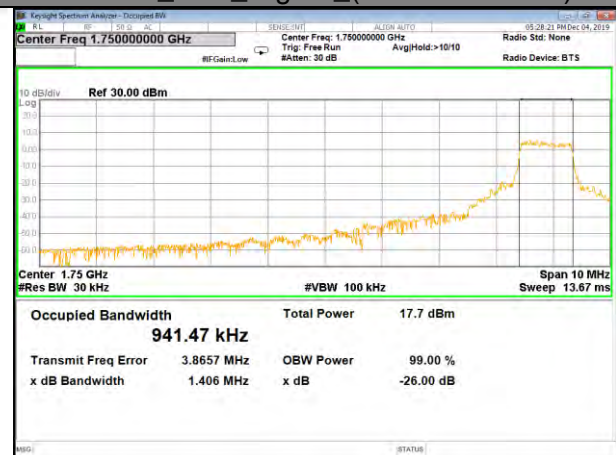

16QAM_10M_Higher_(26BW and 99%)