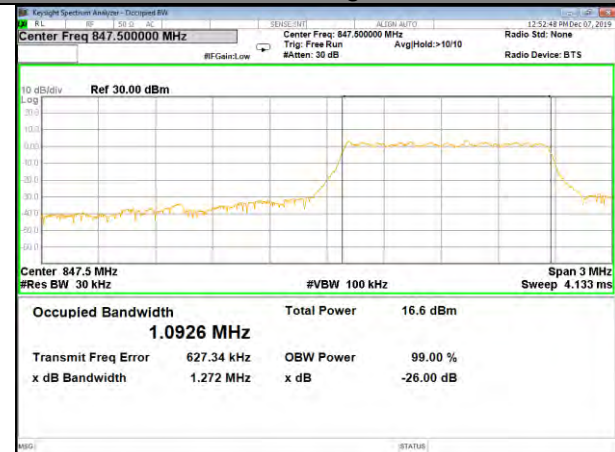

CAT-M\_FDD\_BAND-26

B26\_QPSK\_3M\_Low\_26BW-99%

B26\_Q16\_3M\_Low\_26BW-99%

B26\_QPSK\_3M\_Mid\_26BW-99%

B26\_Q16\_3M\_Mid\_26BW-99%

B26\_QPSK\_3M\_High\_26BW-99%

B26\_Q16\_3M\_High\_26BW-99%

CAT-M\_FDD\_BAND-26