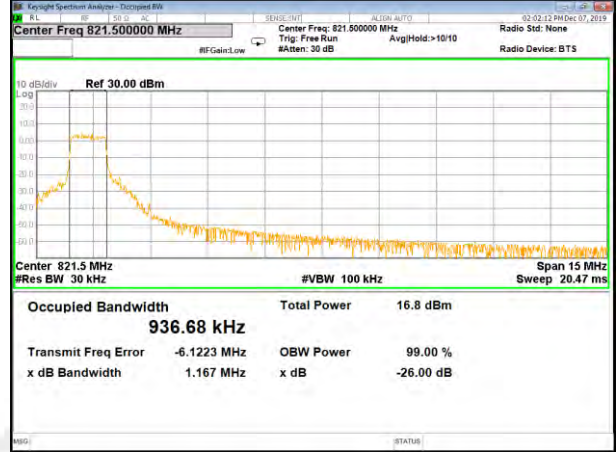

B26_Q16_15M_Low_26BW-99%