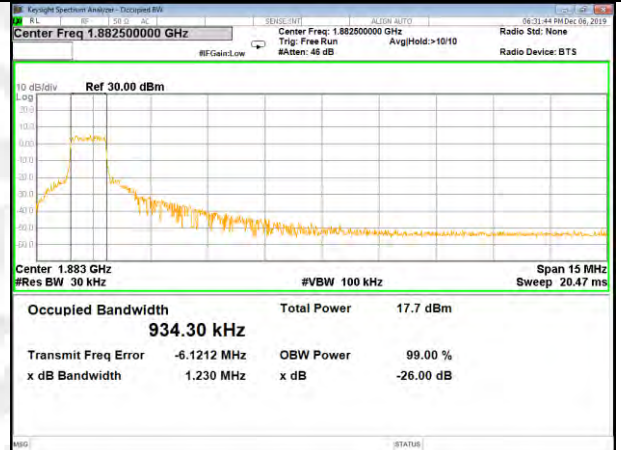

CAT-M\_FDD\_BAND-25

B25\_QPSK\_15M\_Low\_26BW-99%

B25\_Q16\_15M\_Low\_26BW-99%

B25\_QPSK\_15M\_Mid\_26BW-99%

B25\_Q16\_15M\_Mid\_26BW-99%

B25\_QPSK\_15M\_High\_26BW-99%

B25\_Q16\_15M\_High\_26BW-99%

CAT-M\_FDD\_BAND-25