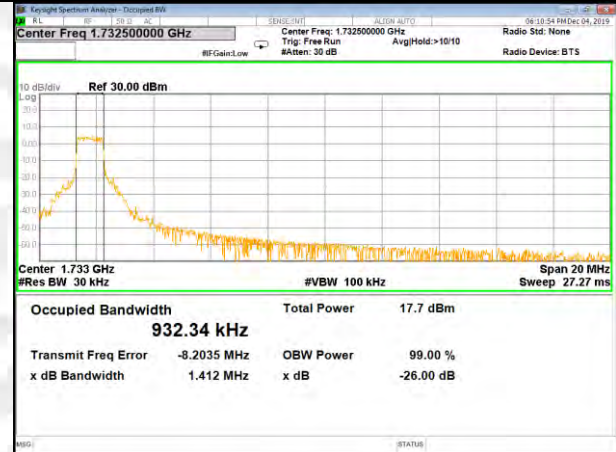

16QAM_20M_Middle_(26BW and 99%)