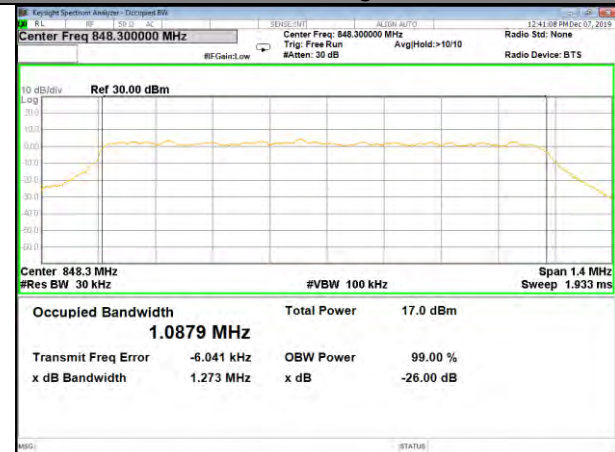

CAT-M\_FDD\_BAND-26

B26\_QPSK\_1.4M\_Low\_26BW-99%

B26\_Q16\_1.4M\_Low\_26BW-99%

B26\_QPSK\_1.4M\_Mid\_26BW-99%

B26\_Q16\_1.4M\_Mid\_26BW-99%

B26\_QPSK\_1.4M\_High\_26BW-99%

B26\_Q16\_1.4M\_High\_26BW-99%

CAT-M\_FDD\_BAND-26