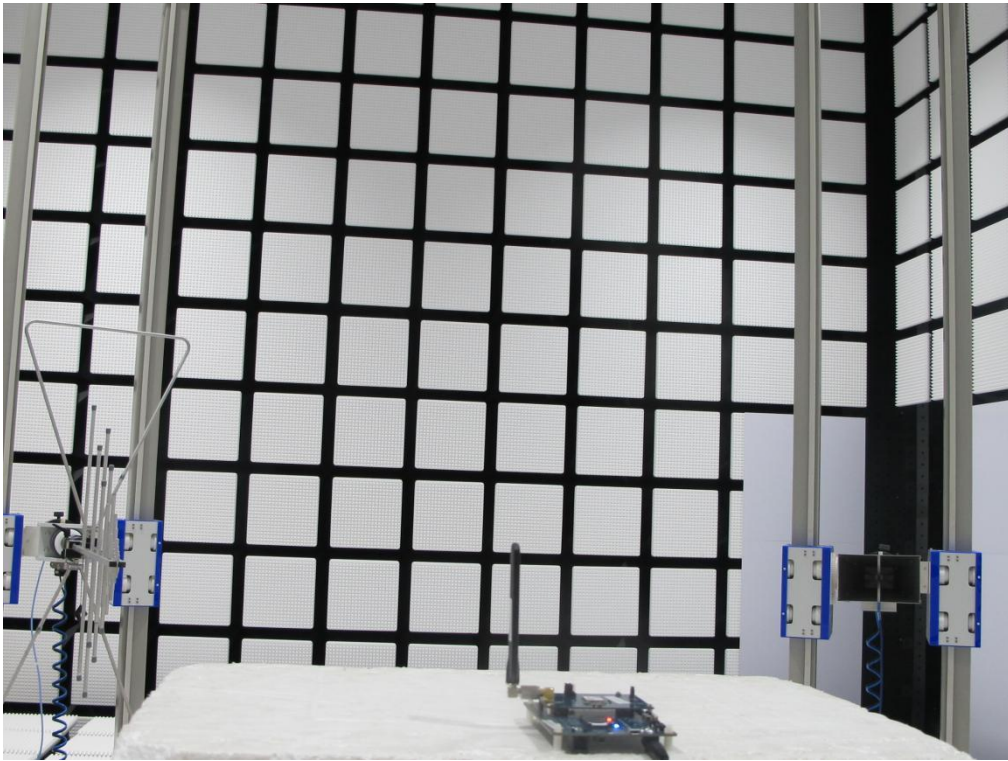

Test Setup Photo for RF test

RSE (30MHz-18GHz)