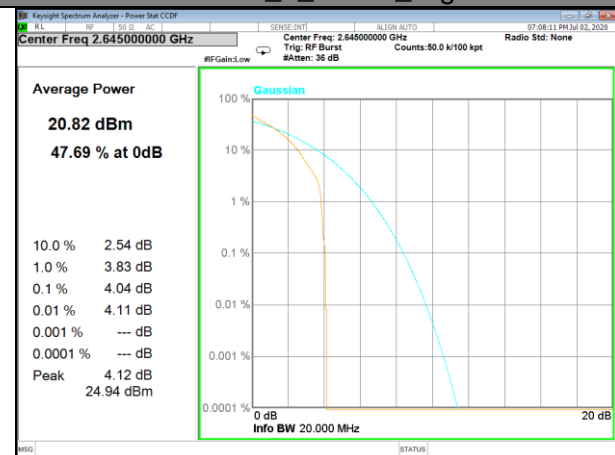

LTE BAND-41

LTE BAND-41

Band41_1_QPSK_Low

Band41_100_QPSK_Low

Band41_1_QPSK_Middle

Band41_100_QPSK_Middle

Band41_1_QPSK_High

Band41_100_QPSK_High