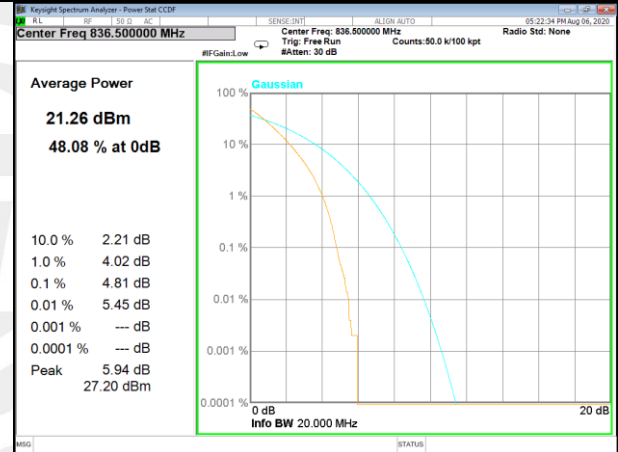

LTE BAND-5

LTE BAND-5

Band5_1_QPSK_Low

Band5_50_QPSK_Low

Band5_1_QPSK_Middle

Band5_50_QPSK_Middle

Band5_1_QPSK_High

Band5_50_QPSK_High