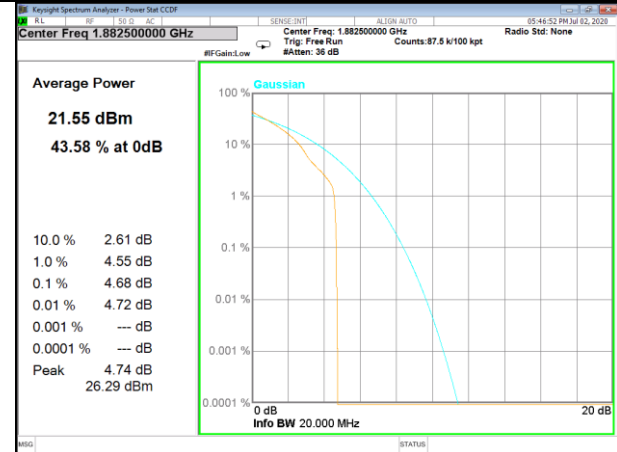

Band25_1_QPSK_Middle