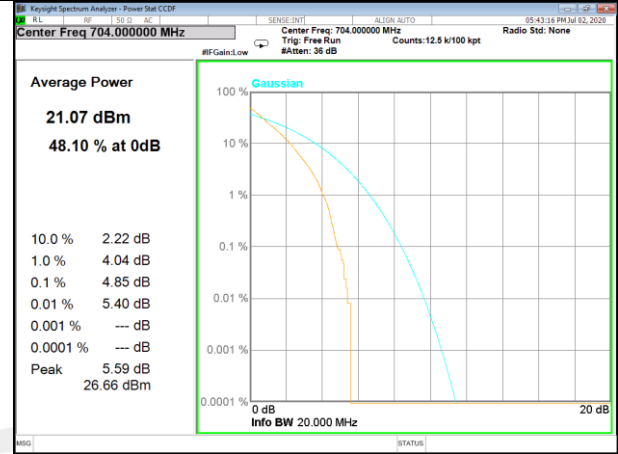

Band12_50_QPSK_Low