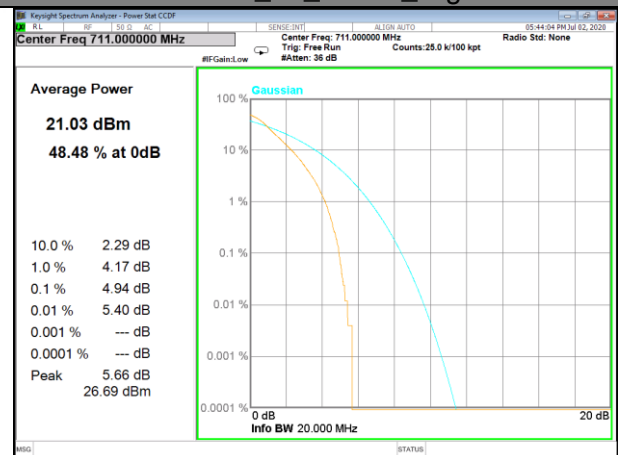

LTE BAND-12

LTE BAND-12

Band12_1_QPSK_Low

Band12_50_QPSK_Low

Band12_1_QPSK_Middle

Band12_50_QPSK_Middle

Band12_1_QPSK_High

Band12_50_QPSK_High