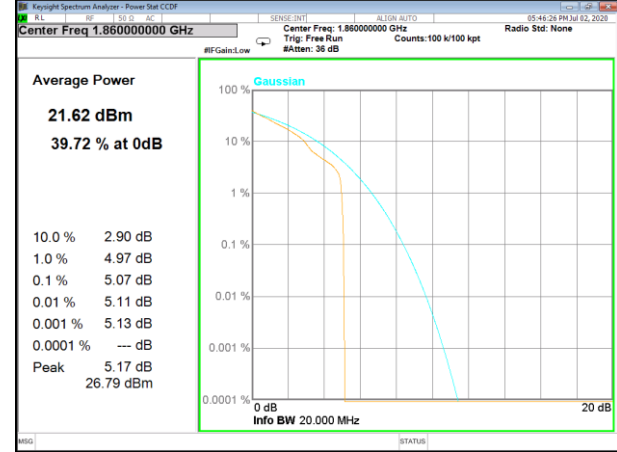

LTE BAND-13

LTE BAND-13

Band13_1_QPSK_Middle_

Band13_50_QPSK_Middle_

LTE BAND-25

LTE BAND-25

Band25_1_QPSK_Low

Band25_100_QPSK_Low