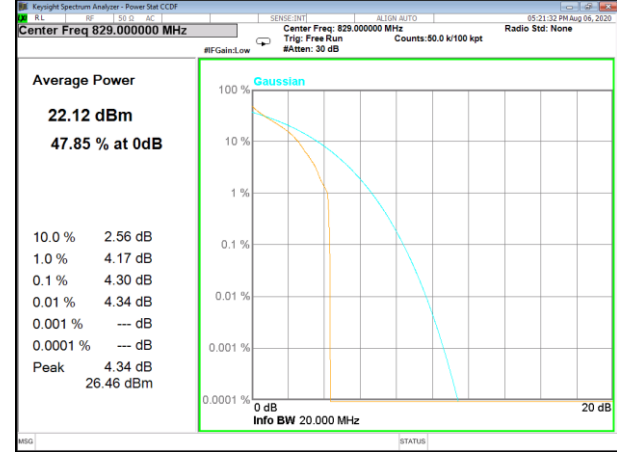

LTE BAND-5

LTE BAND-5

Band5_1_QPSK_Low