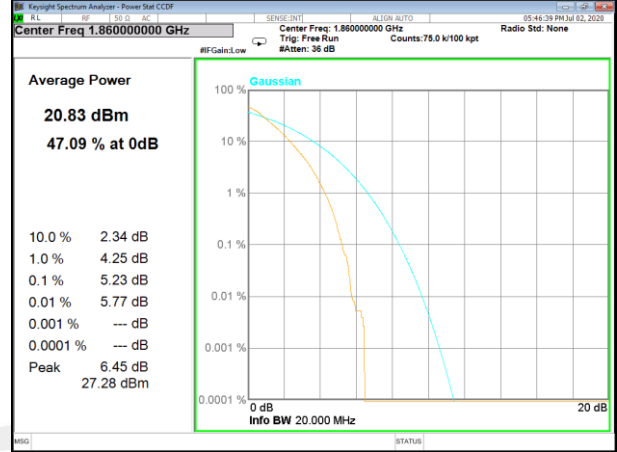

LTE BAND-13

LTE BAND-13

Band13_1_QPSK_Middle_

Band13_50_QPSK_Middle_

LTE BAND-25

LTE BAND-25

Band25_1_QPSK_Low

Band25_100_QPSK_Low