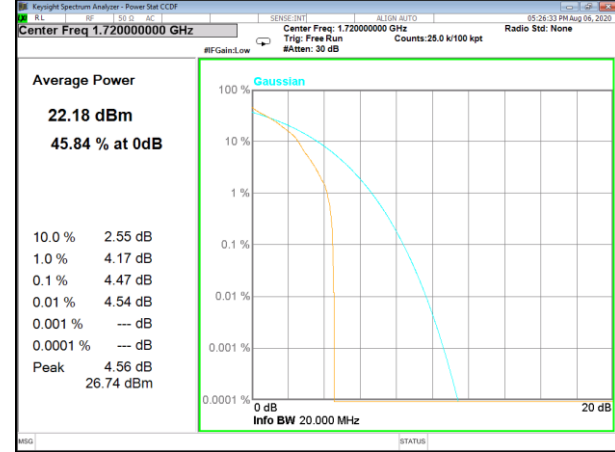

LTE BAND-4

LTE BAND-4

Band4_1_QPSK_Low