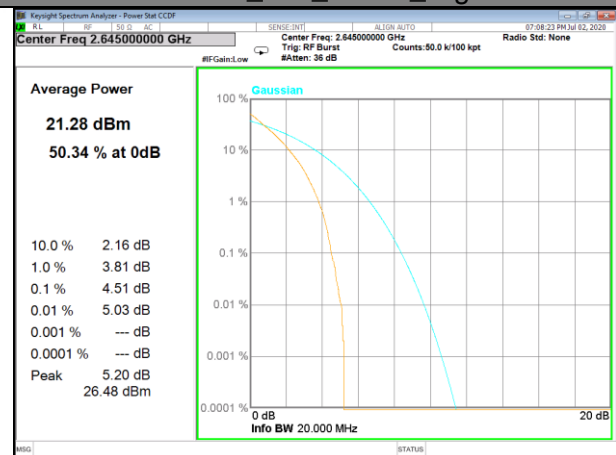

LTE BAND-41

LTE BAND-41

Band41_1_QPSK_Low

Band41_100_QPSK_Low

Band41_1_QPSK_Middle

Band41_100_QPSK_Middle

Band41_1_QPSK_High

Band41_100_QPSK_High