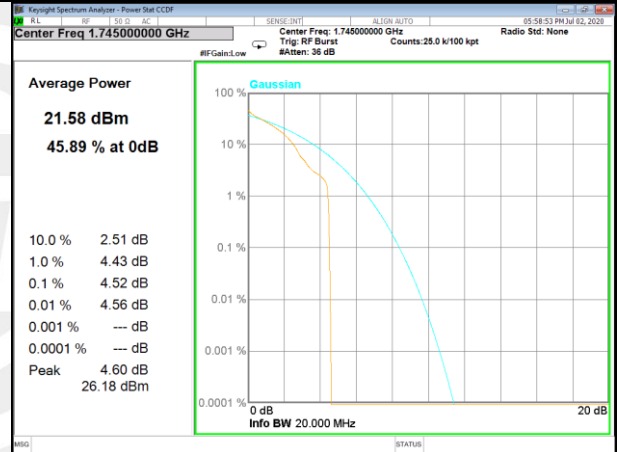

LTE BAND-66

LTE BAND-66

Band66_1_QPSK_Low

Band66_100_QPSK_Low

Band66_1_QPSK_Middle

Band66_100_QPSK_Middle

Band66_1_QPSK_High

Band66_100_QPSK_High