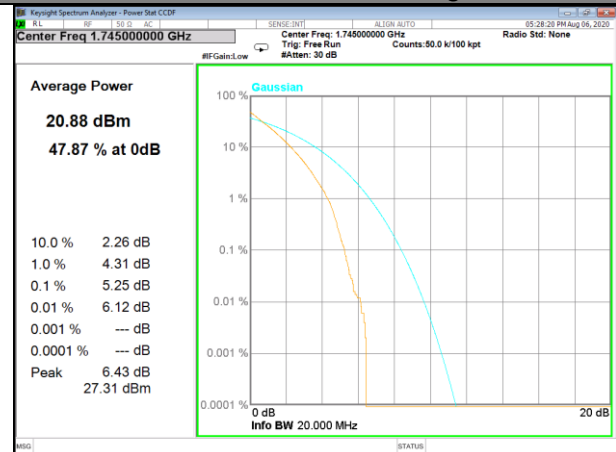

LTE BAND-4

LTE BAND-4

Band4_1_QPSK_Low

Band4_100_QPSK_Low

Band4_1_QPSK_Middle

Band4_100_QPSK_Middle

Band4_1_QPSK_High

Band4_100_QPSK_High

LTE BAND-5

LTE BAND-5

Band5_1_QPSK_Low

Band5_50_QPSK_Low

Band5_1_QPSK_Middle

Band5_50_QPSK_Middle

Band5_1_QPSK_High

Band5_50_QPSK_High