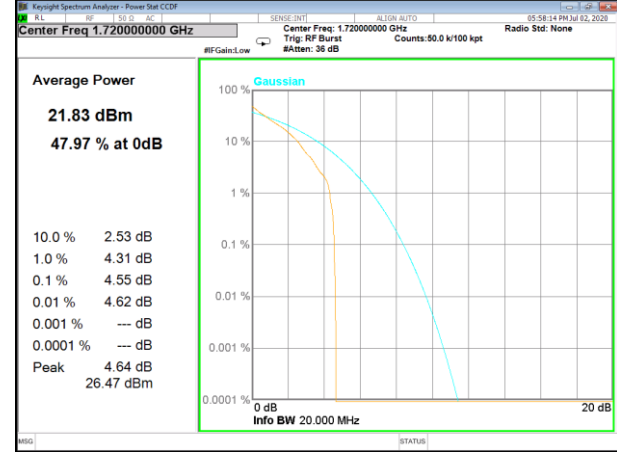

LTE BAND-66

LTE BAND-66

Band66_1_QPSK_Low