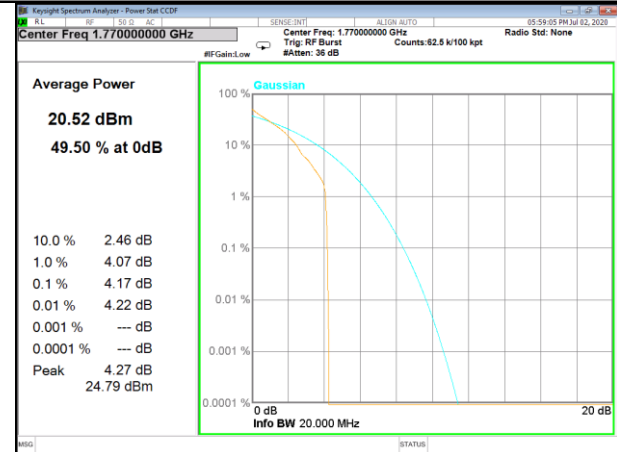

LTE BAND-66

LTE BAND-66

Band66_1_QPSK_Low

Band66_100_QPSK_Low

Band66_1_QPSK_Middle

Band66_100_QPSK_Middle

Band66_1_QPSK_High

Band66_100_QPSK_High