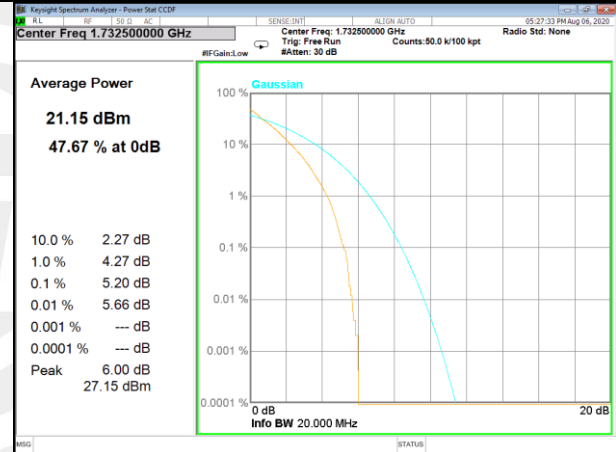

LTE BAND-4

LTE BAND-4

Band4_1_QPSK_Low

Band4_100_QPSK_Low

Band4_1_QPSK_Middle

Band4_100_QPSK_Middle

Band4_1_QPSK_High

Band4_100_QPSK_High