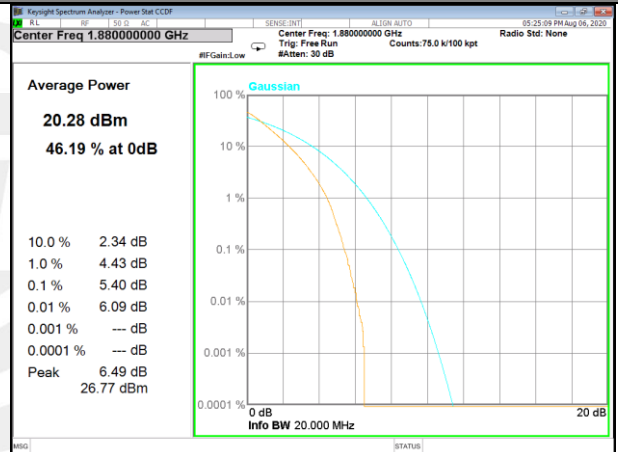

PAR
LTE BAND-2

LTE BAND-2

Band2_1_QPSK_Low

Band2_100_QPSK_Low

Band2_1_QPSK_Middle

Band2_100_QPSK_Middle

Band2_1_QPSK_High

Band2_100_QPSK_High

LTE BAND-4

LTE BAND-4

Band4_1_QPSK_Low

Band4_100_QPSK_Low

Band4_1_QPSK_Middle

Band4_100_QPSK_Middle

Band4_1_QPSK_High

Band4_100_QPSK_High