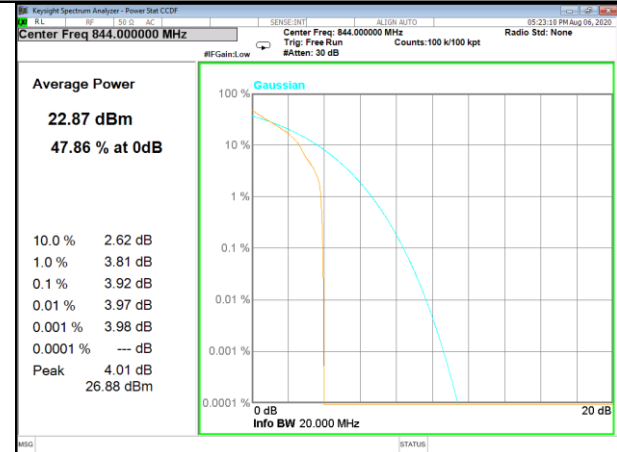

LTE BAND-5

LTE BAND-5

Band5_1_QPSK_Low

Band5_50_QPSK_Low

Band5_1_QPSK_Middle

Band5_50_QPSK_Middle

Band5_1_QPSK_High

Band5_50_QPSK_High