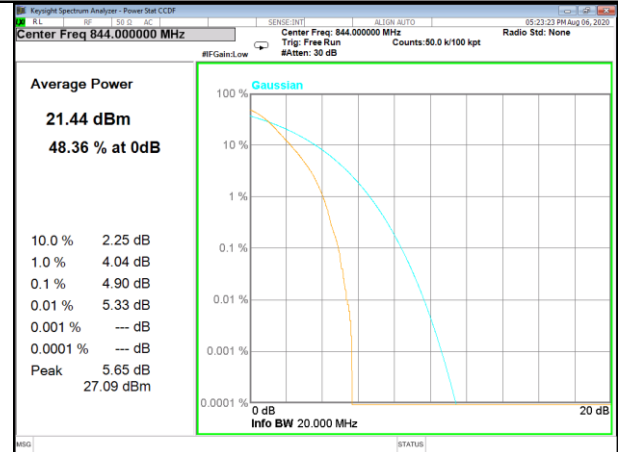

LTE BAND-5

LTE BAND-5

Band5_1_QPSK_Low

Band5_50_QPSK_Low

Band5_1_QPSK_Middle

Band5_50_QPSK_Middle

Band5_1_QPSK_High

Band5_50_QPSK_High