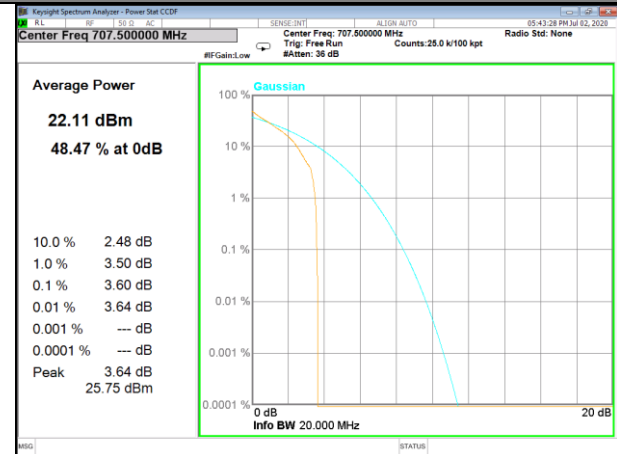

LTE BAND-12

LTE BAND-12

Band12_1_QPSK_Low

Band12_50_QPSK_Low

Band12_1_QPSK_Middle

Band12_50_QPSK_Middle

Band12_1_QPSK_High

Band12_50_QPSK_High