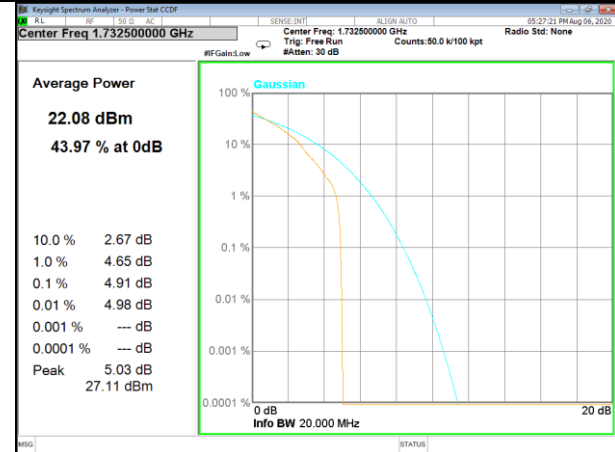

LTE BAND-4

LTE BAND-4

Band4_1_QPSK_Low

Band4_100_QPSK_Low

Band4_1_QPSK_Middle

Band4_100_QPSK_Middle

Band4_1_QPSK_High

Band4_100_QPSK_High