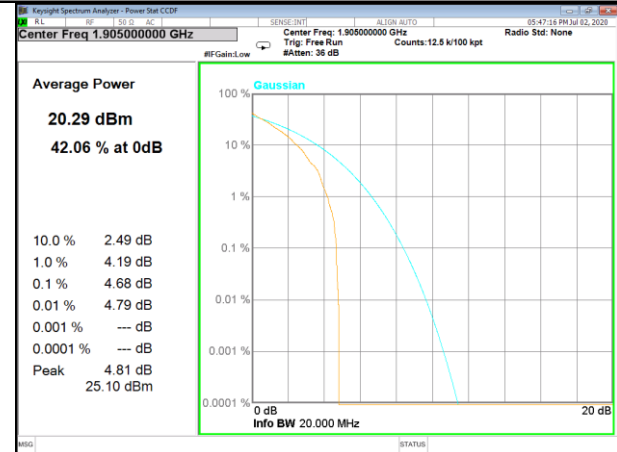

Band25_1_QPSK_High