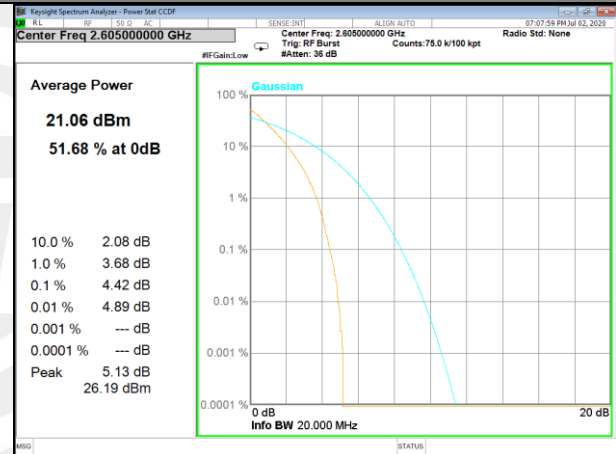

LTE BAND-41

LTE BAND-41

Band41_1_QPSK_Low

Band41_100_QPSK_Low

Band41_1_QPSK_Middle

Band41_100_QPSK_Middle

Band41_1_QPSK_High

Band41_100_QPSK_High