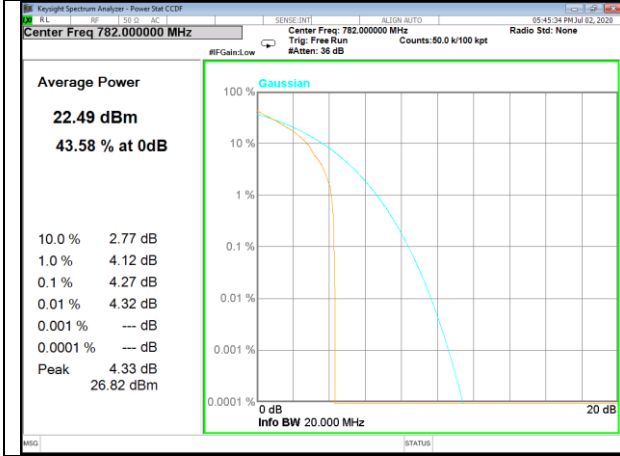

LTE BAND-13

LTE BAND-13

Band13_1_QPSK_Middle_

Band13_50_QPSK_Middle_