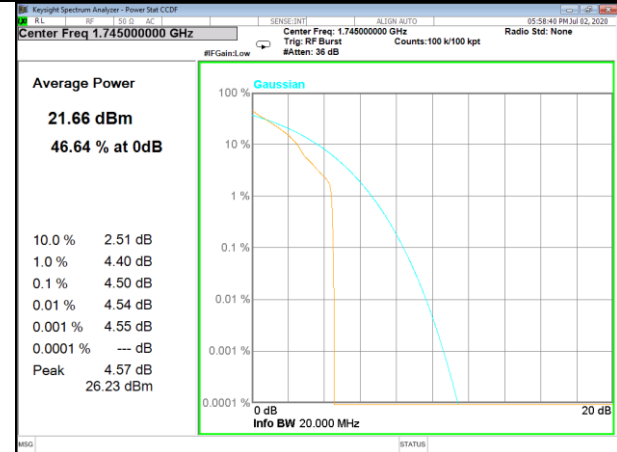

LTE BAND-66

LTE BAND-66

Band66_1_QPSK_Low

Band66_100_QPSK_Low

Band66_1_QPSK_Middle

Band66_100_QPSK_Middle

Band66_1_QPSK_High

Band66_100_QPSK_High