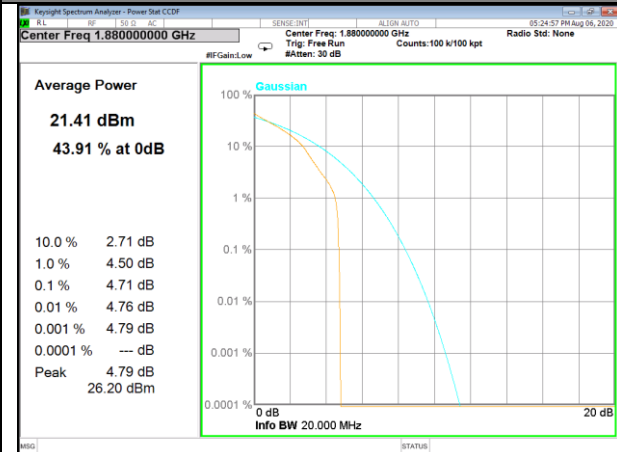

PAR
LTE BAND-2

LTE BAND-2

Band2_1_QPSK_Low

Band2_100_QPSK_Low

Band2_1_QPSK_Middle

Band2_100_QPSK_Middle

Band2_1_QPSK_High

Band2_100_QPSK_High

LTE BAND-4

LTE BAND-4

Band4_1_QPSK_Low

Band4_100_QPSK_Low

Band4_1_QPSK_Middle

Band4_100_QPSK_Middle

Band4_1_QPSK_High

Band4_100_QPSK_High