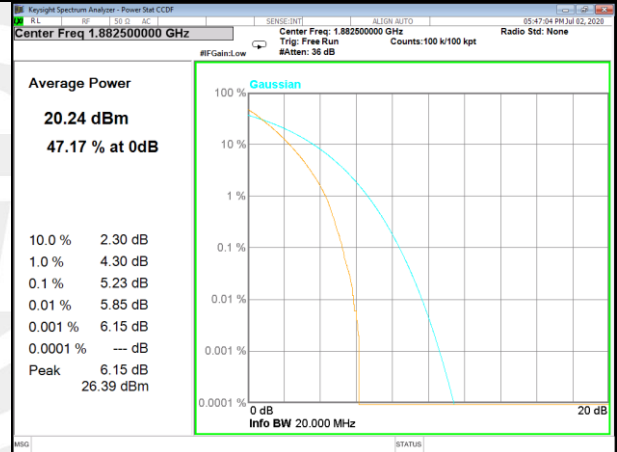

Band25_100_QPSK_Middle