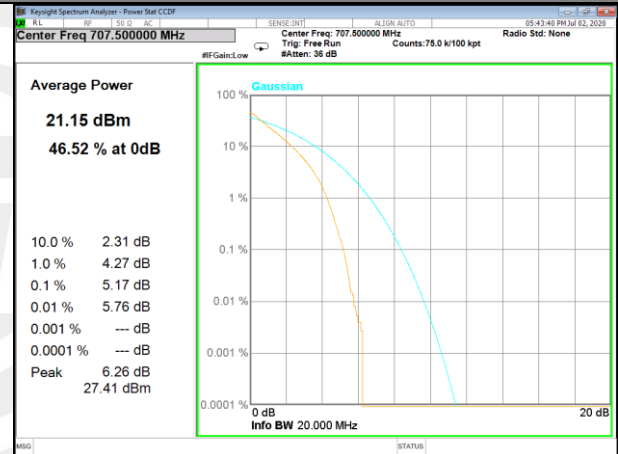

LTE BAND-12

LTE BAND-12

Band12_1_QPSK_Low

Band12_50_QPSK_Low

Band12_1_QPSK_Middle

Band12_50_QPSK_Middle

Band12_1_QPSK_High

Band12_50_QPSK_High