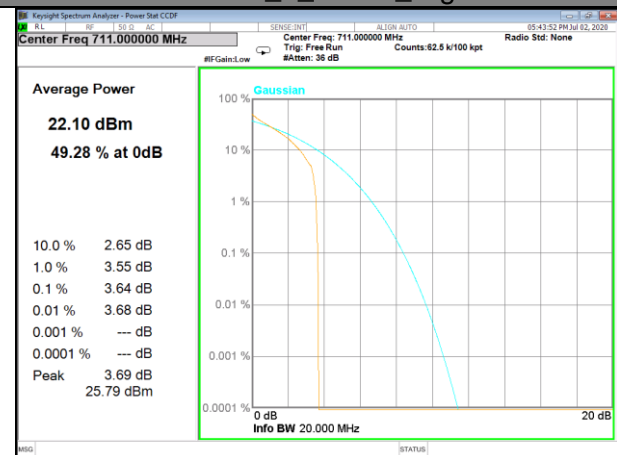

LTE BAND-12

LTE BAND-12

Band12_1_QPSK_Low

Band12_50_QPSK_Low

Band12_1_QPSK_Middle

Band12_50_QPSK_Middle

Band12_1_QPSK_High

Band12_50_QPSK_High