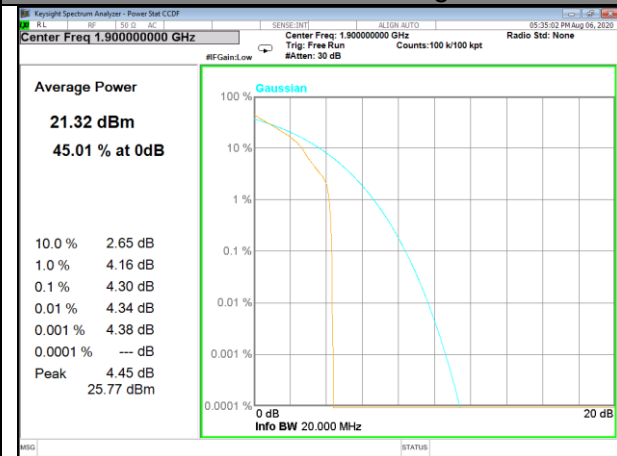

PAR
LTE BAND-2

LTE BAND-2

Band2_1_QPSK_Low

Band2_100_QPSK_Low

Band2_1_QPSK_Middle

Band2_100_QPSK_Middle

Band2_1_QPSK_High

Band2_100_QPSK_High

LTE BAND-4

LTE BAND-4

Band4_1_QPSK_Low

Band4_100_QPSK_Low

Band4_1_QPSK_Middle

Band4_100_QPSK_Middle

Band4_1_QPSK_High

Band4_100_QPSK_High