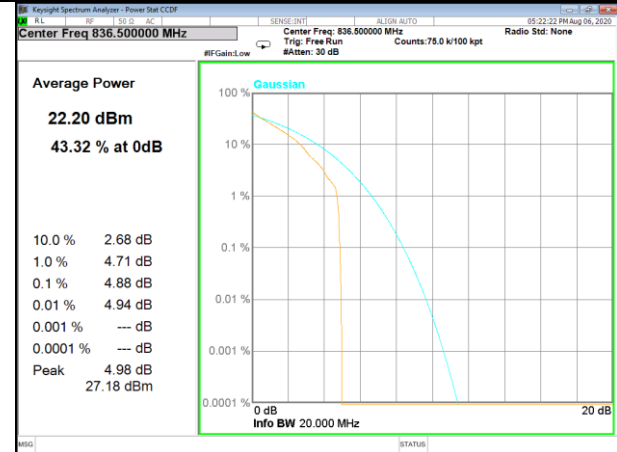

LTE BAND-5

LTE BAND-5

Band5_1_QPSK_Low

Band5_50_QPSK_Low

Band5_1_QPSK_Middle

Band5_50_QPSK_Middle

Band5_1_QPSK_High

Band5_50_QPSK_High