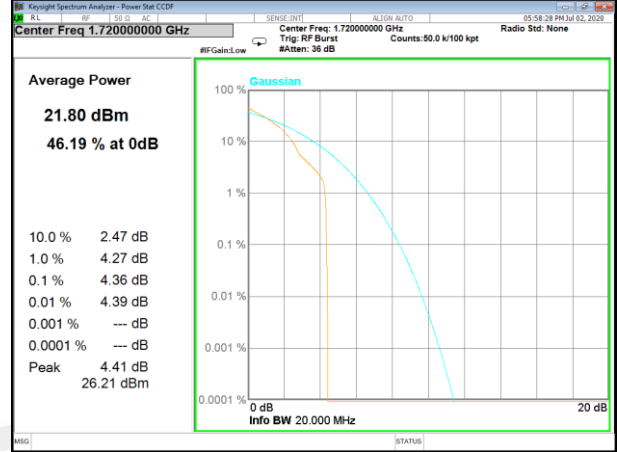

Band66_100_QPSK_Low