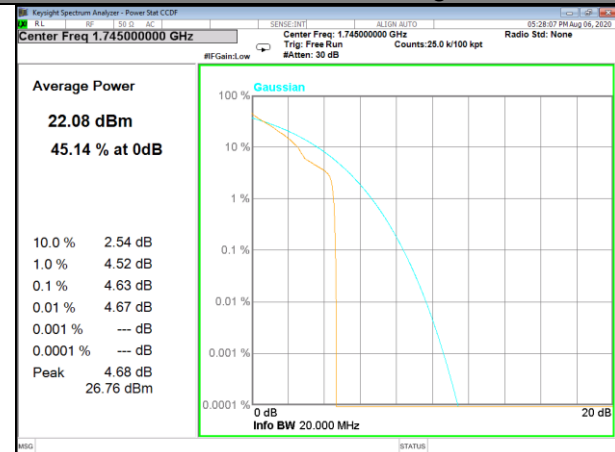

LTE BAND-4

LTE BAND-4

Band4_1_QPSK_Low

Band4_100_QPSK_Low

Band4_1_QPSK_Middle

Band4_100_QPSK_Middle

Band4_1_QPSK_High

Band4_100_QPSK_High

LTE BAND-5

LTE BAND-5

Band5_1_QPSK_Low

Band5_50_QPSK_Low

Band5_1_QPSK_Middle

Band5_50_QPSK_Middle

Band5_1_QPSK_High

Band5_50_QPSK_High