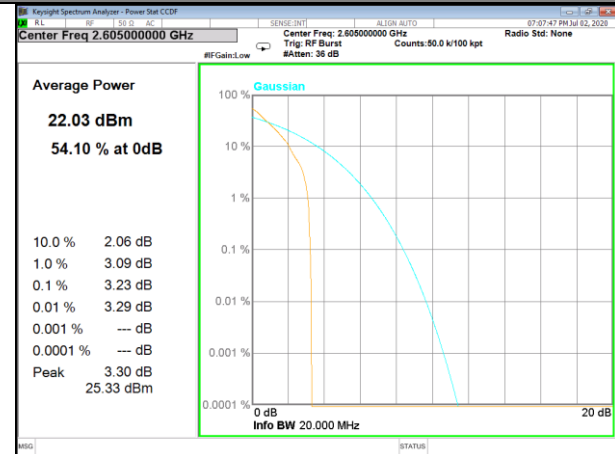

LTE BAND-41

LTE BAND-41

Band41_1_QPSK_Low

Band41_100_QPSK_Low

Band41_1_QPSK_Middle

Band41_100_QPSK_Middle

Band41_1_QPSK_High

Band41_100_QPSK_High