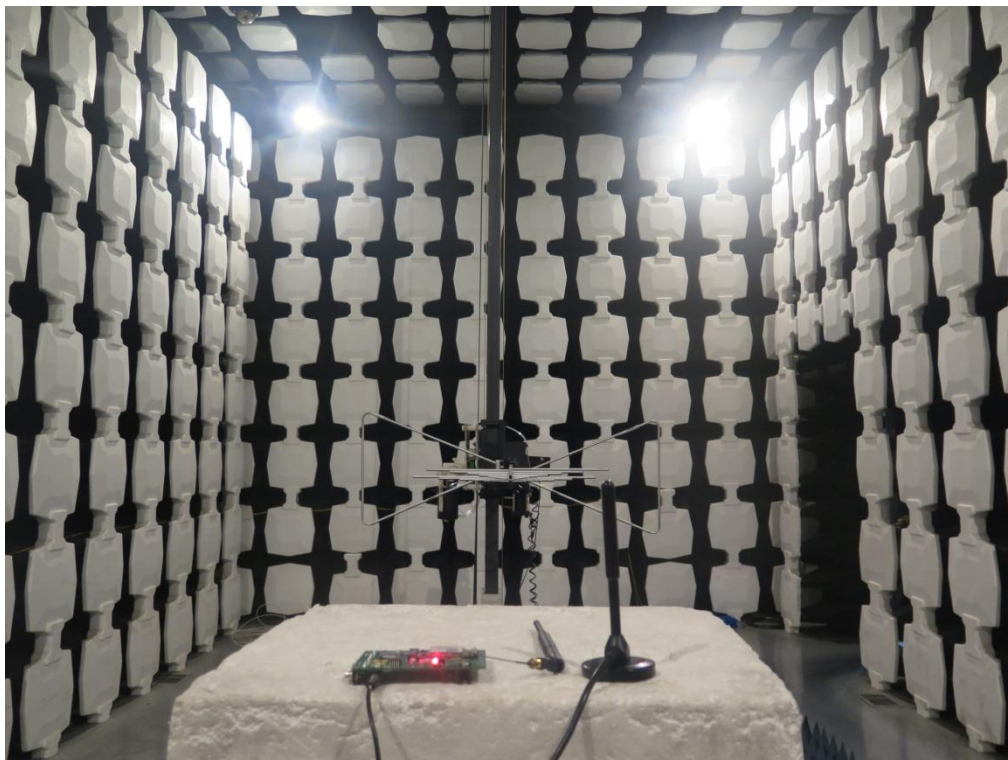

Test Setup Photo for RF test

Test Setup Photo for EMC test-RSE 30MHz-3G

Test Setup Photo for EMC test-RSE 3G -12.75G