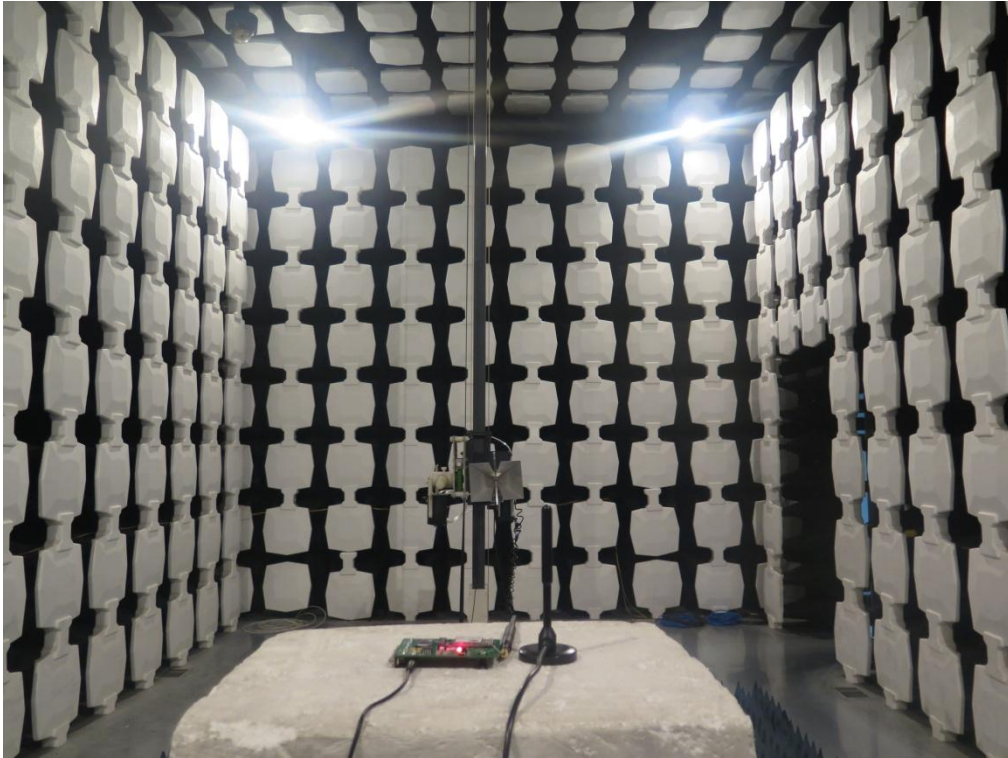

Test Setup Photo for RF test

Test Setup Photo for EMC test-RSE 30MHz-3G

Test Setup Photo for EMC test-RSE 3G -12.75G