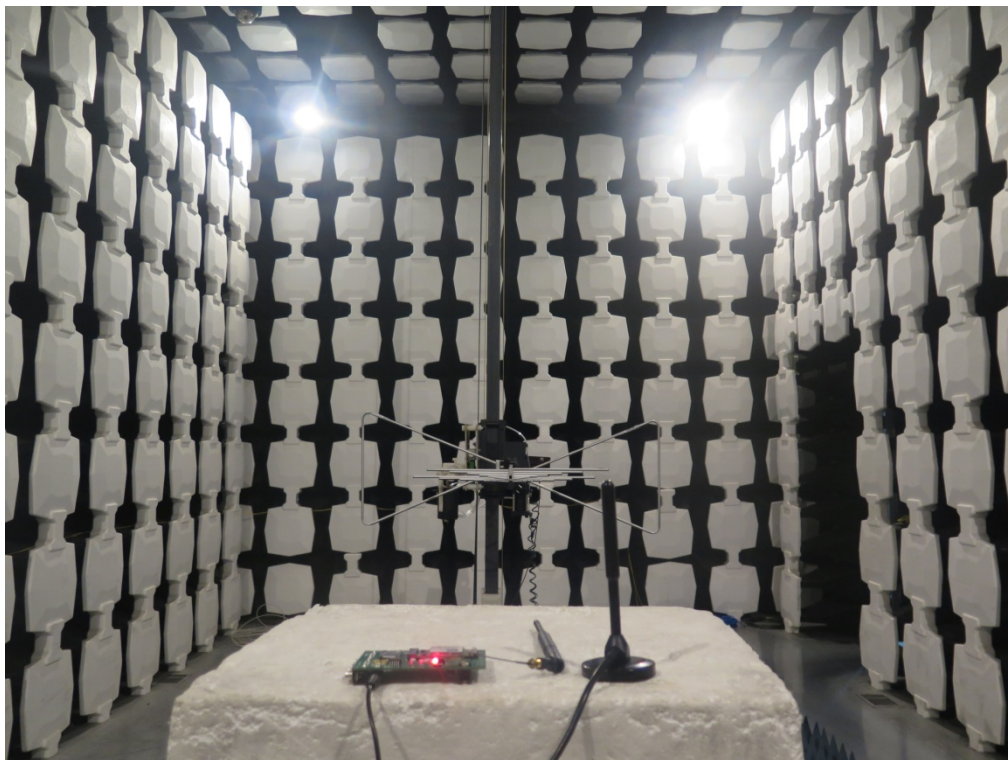

Test Setup Photo for RF test

Test Setup Photo for EMC test-RSE 30MHz-3G

Test Setup Photo for EMC test-RSE 3G -12.75G