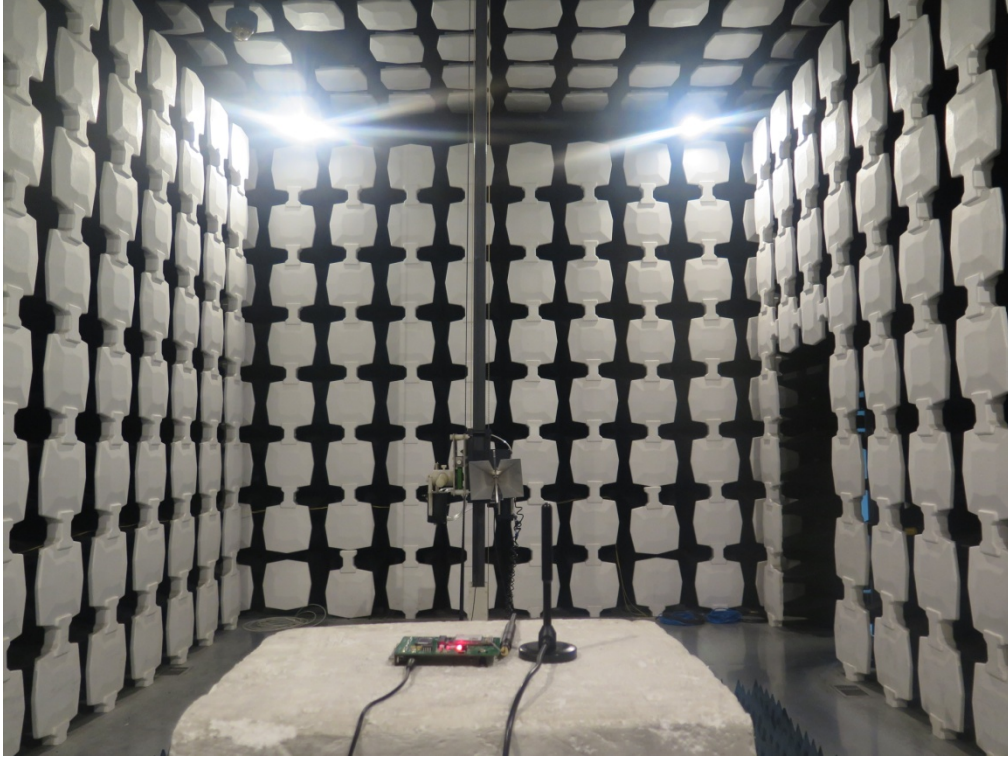

Test Setup Photo for RF test

Test Setup Photo for EMC test-RSE 30MHz-3G

Test Setup Photo for EMC test-RSE 3G -12.75G