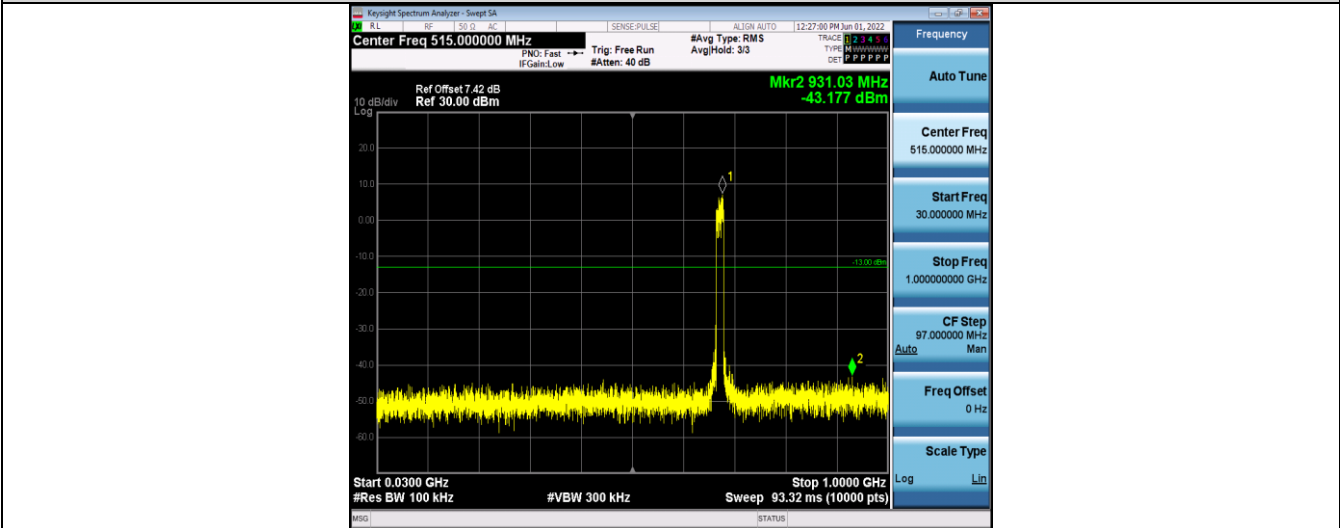

Band71-15MHz-16QAM-133297-75RB#0-Range1:30~1000MHz