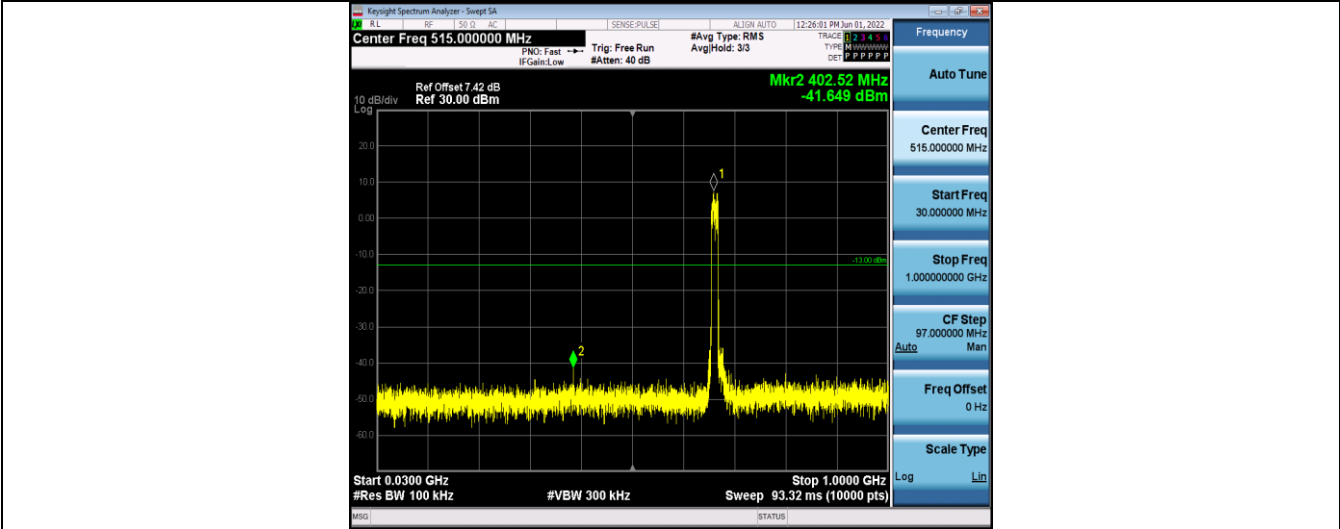

Band71-15MHz-16QAM-133197-75RB#0-Range1:30~1000MHz