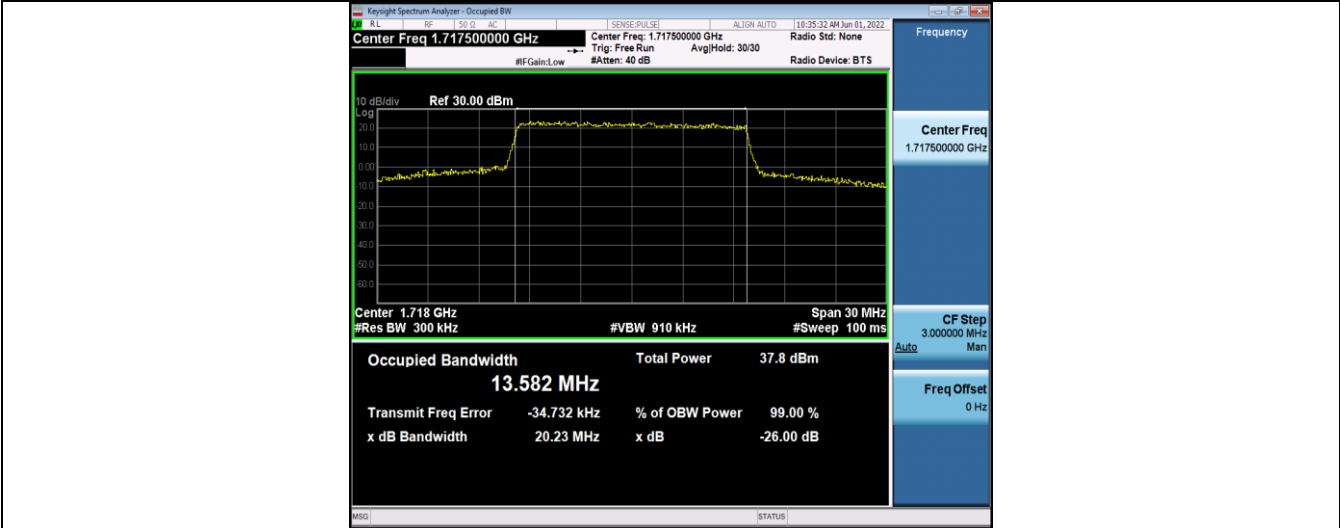

Band66-10MHz-16QAM-132022-50RB#0

Band66-10MHz-16QAM-132322-50RB#0

Band66-10MHz-16QAM-132622-50RB#0

Band66-15MHz-QPSK-132047-75RB#0

Band66-15MHz-QPSK-132322-75RB#0

Band66-15MHz-QPSK-132597-75RB#0

Band66-15MHz-16QAM-132047-75RB#0