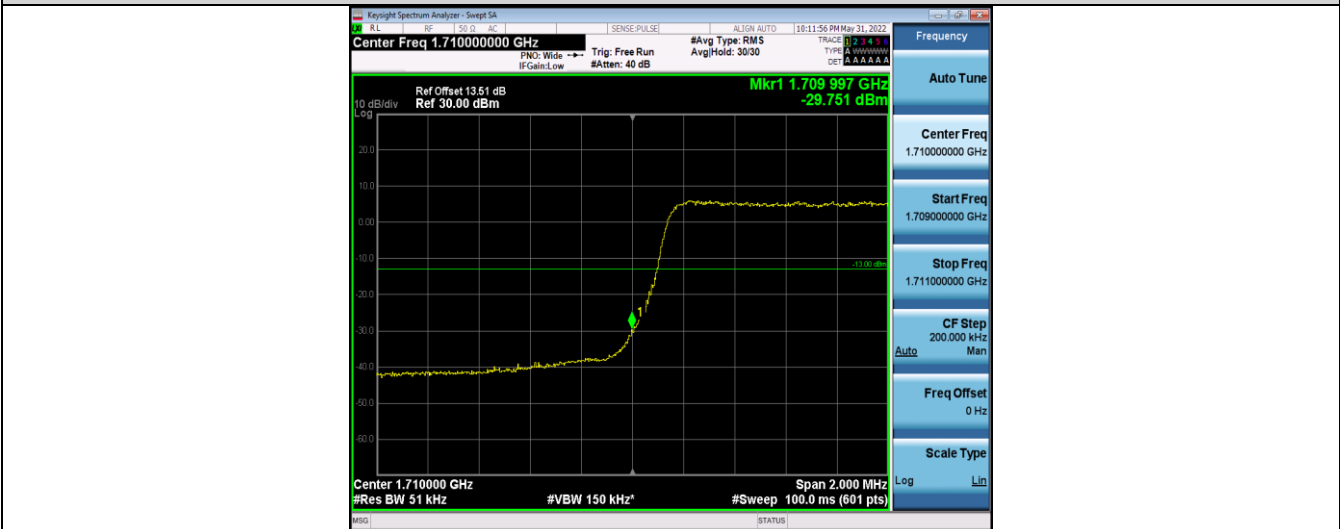

### Test Graphs

Band66-1.4MHz-QPSK-131979-6RB#0

Band66-1.4MHz-QPSK-132665-6RB#0

Band66-1.4MHz-16QAM-131979-6RB#0

Band66-1.4MHz-16QAM-132665-6RB#0

Band66-3MHz-QPSK-131987-15RB#0

Band66-3MHz-QPSK-132657-15RB#0