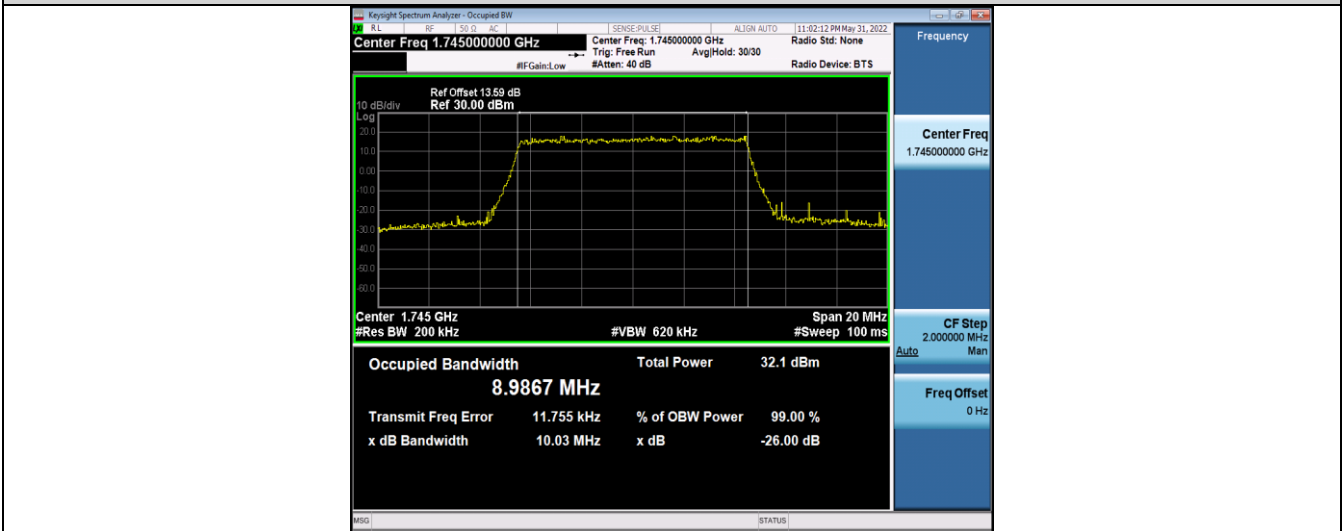

Band66-10MHz-16QAM-132022-50RB#0

Band66-10MHz-16QAM-132322-50RB#0

Band66-10MHz-16QAM-132622-50RB#0

Band66-15MHz-QPSK-132047-75RB#0

Band66-15MHz-QPSK-132322-75RB#0

Band66-15MHz-QPSK-132597-75RB#0

Band66-15MHz-16QAM-132047-75RB#0