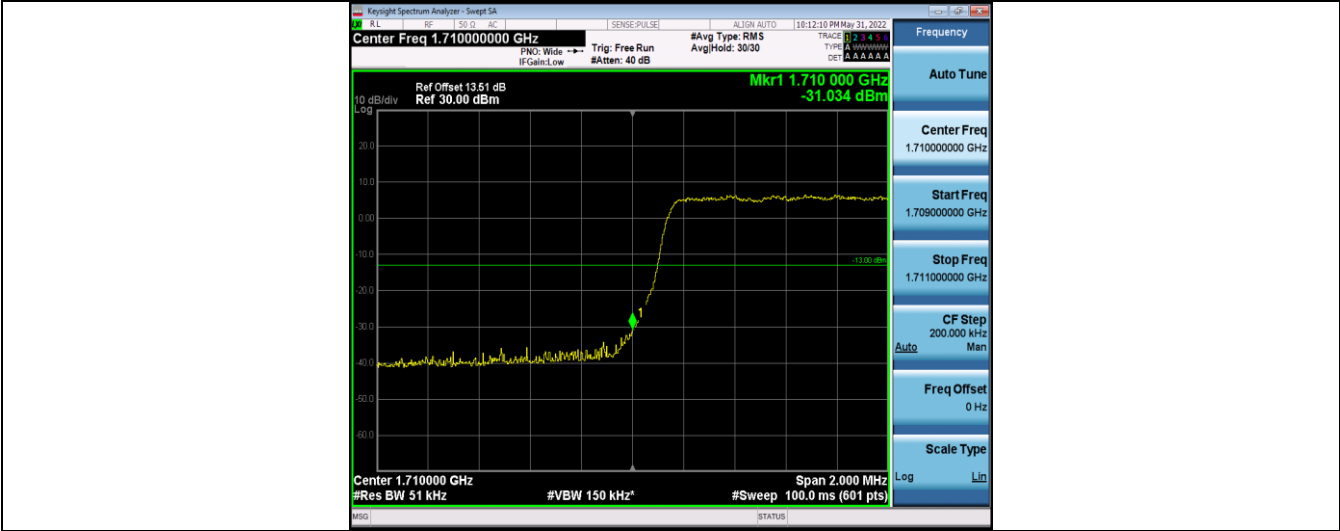

Band66-3MHz-16QAM-131987-15RB#0