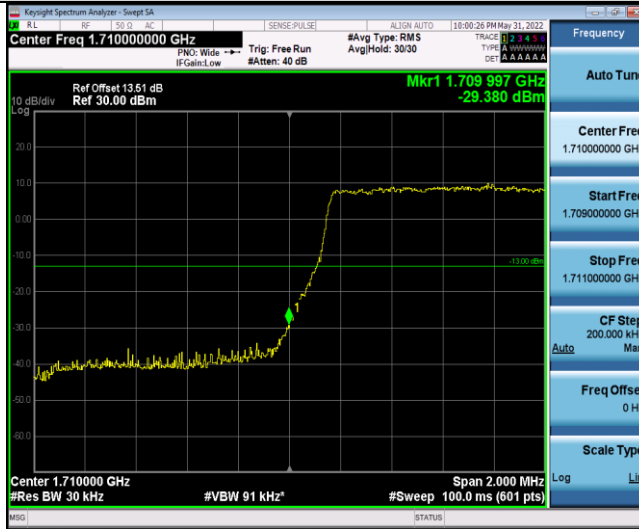

Test Graphs

Band66-1.4MHz-QPSK-131979-6RB#0