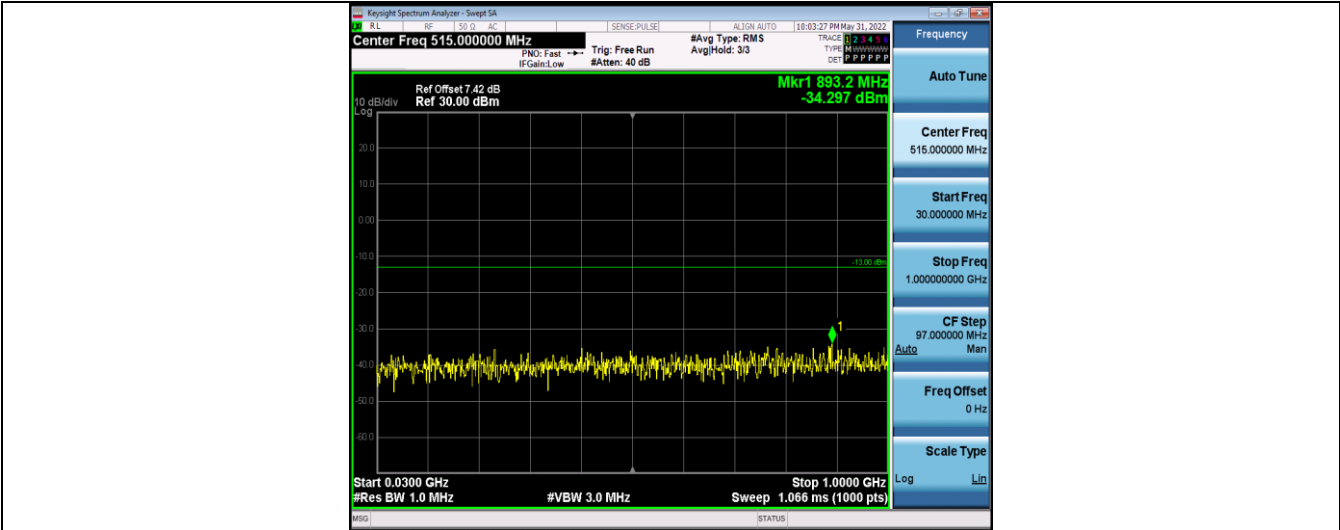

Band66-1.4MHz-16QAM-132322-6RB#0-Range1:30~1000MHz