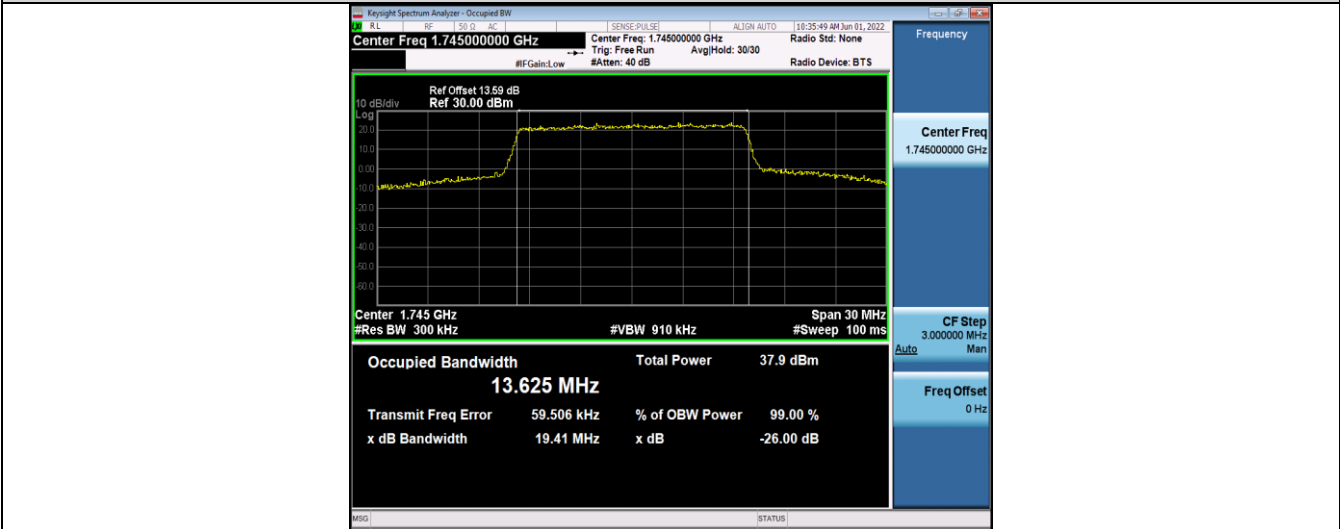

Band66-10MHz-16QAM-132022-50RB#0

Band66-10MHz-16QAM-132322-50RB#0

Band66-10MHz-16QAM-132622-50RB#0

Band66-15MHz-QPSK-132047-75RB#0

Band66-15MHz-QPSK-132322-75RB#0

Band66-15MHz-QPSK-132597-75RB#0

Band66-15MHz-16QAM-132047-75RB#0