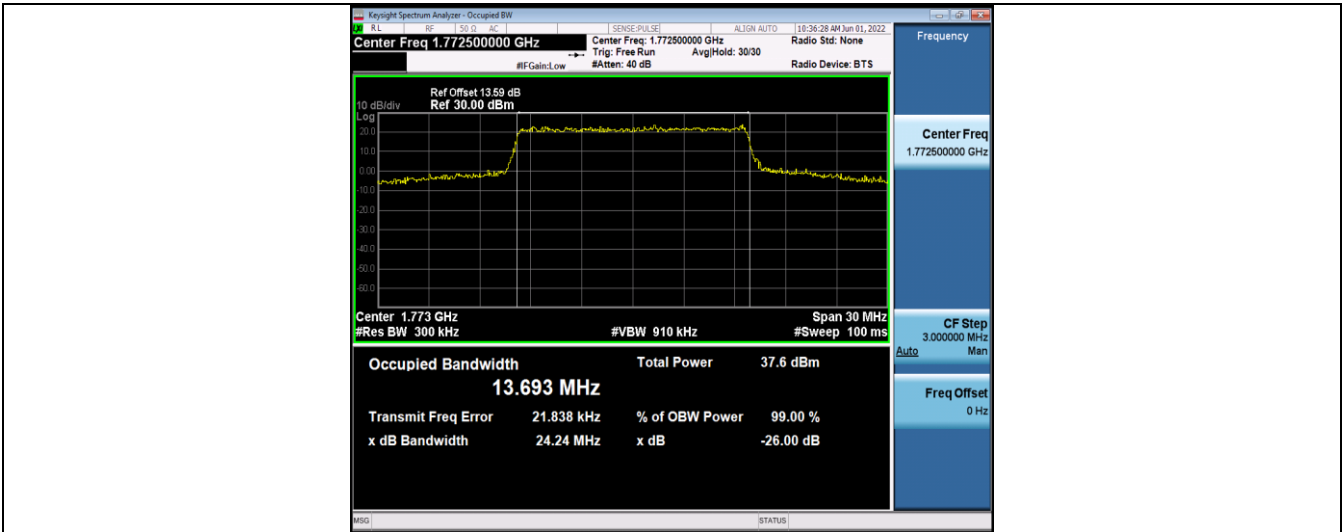

Band66-15MHz-16QAM-132597-75RB#0