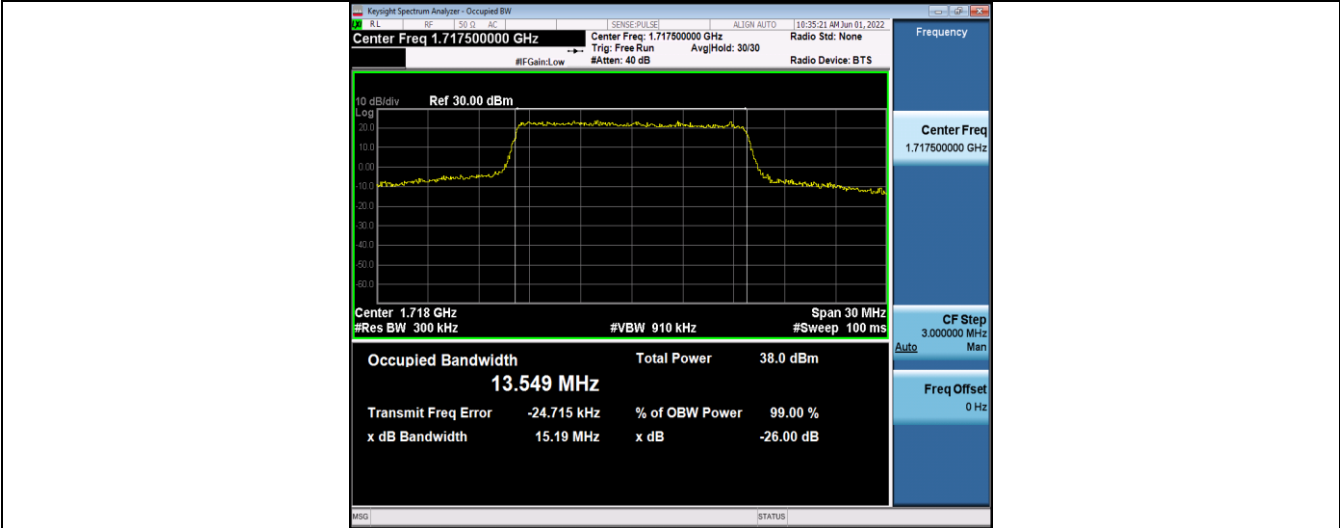

Band66-10MHz-16QAM-132022-50RB#0

Band66-10MHz-16QAM-132322-50RB#0

Band66-10MHz-16QAM-132622-50RB#0

Band66-15MHz-QPSK-132047-75RB#0

Band66-15MHz-QPSK-132322-75RB#0

Band66-15MHz-QPSK-132597-75RB#0

Band66-15MHz-16QAM-132047-75RB#0