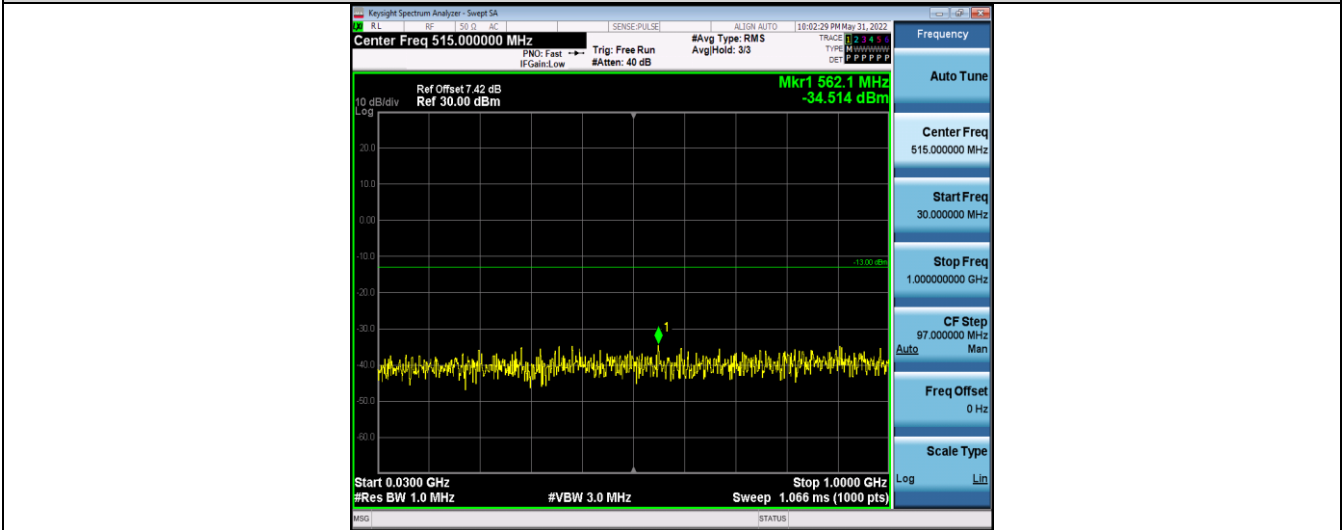

Band66-1.4MHz-16QAM-131979-6RB#0-Range1:30~1000MHz