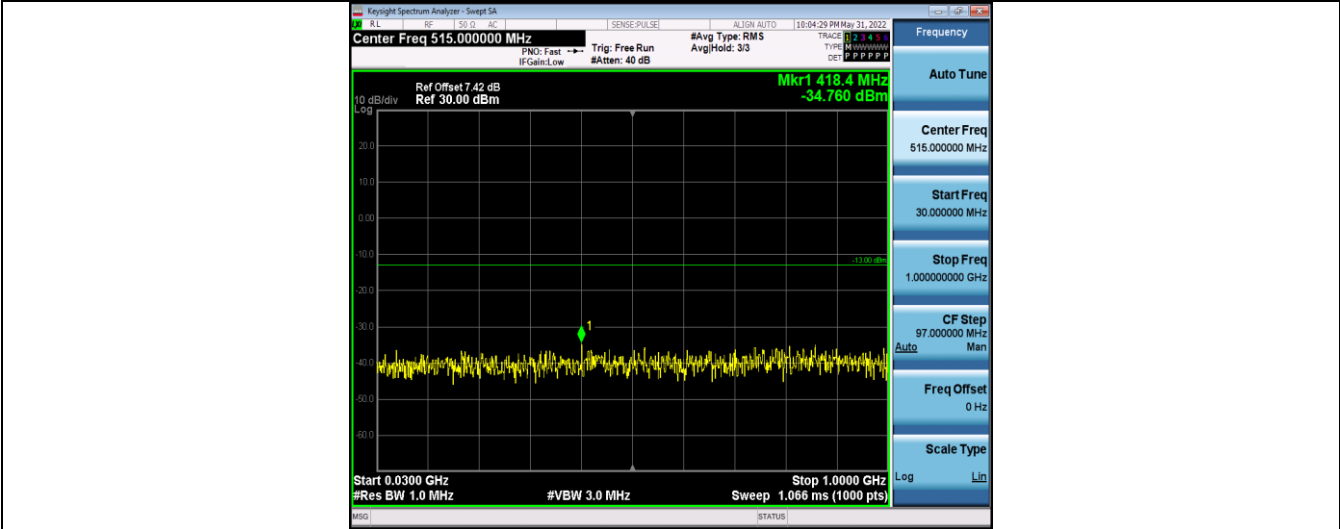

Band66-1.4MHz-16QAM-132665-6RB#0-Range1:30~10000MHz