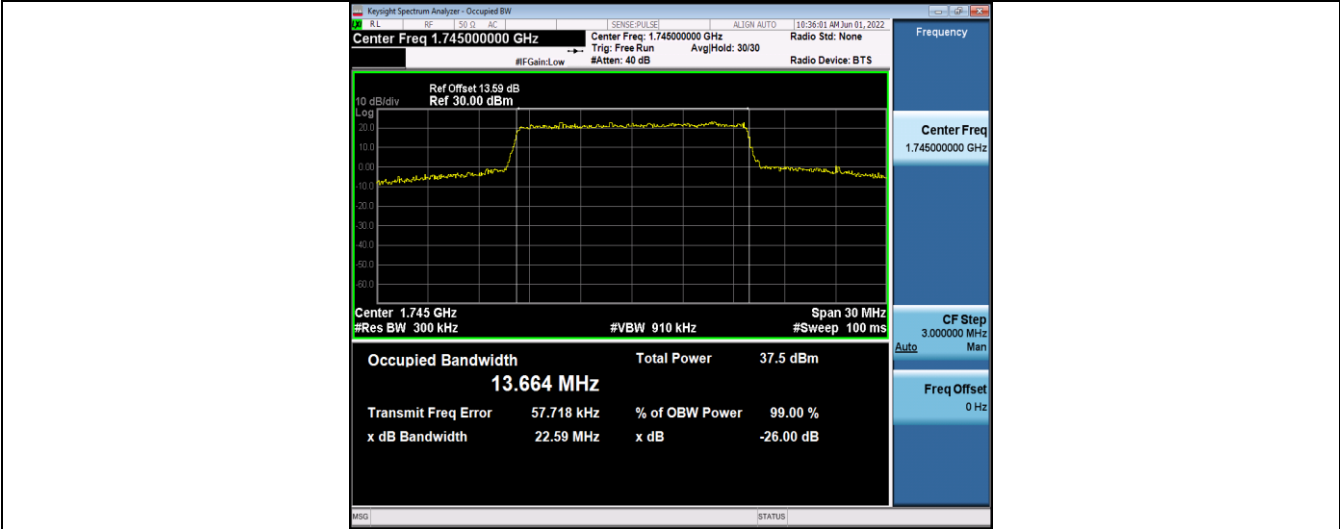

Band66-15MHz-16QAM-132322-75RB#0