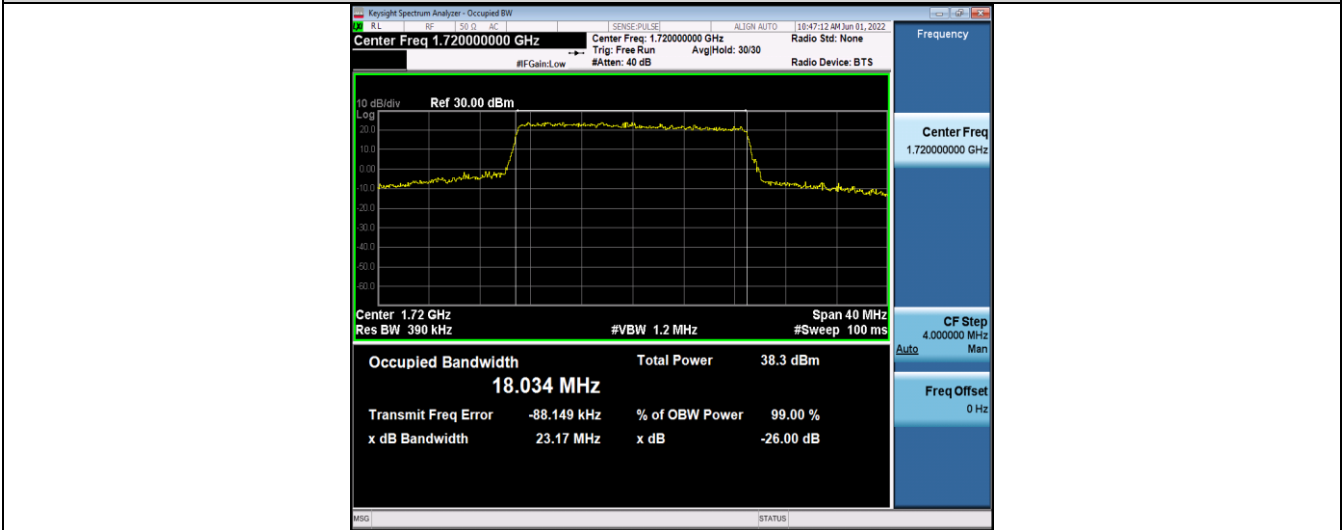

Band66-20MHz-QPSK-132072-100RB#0