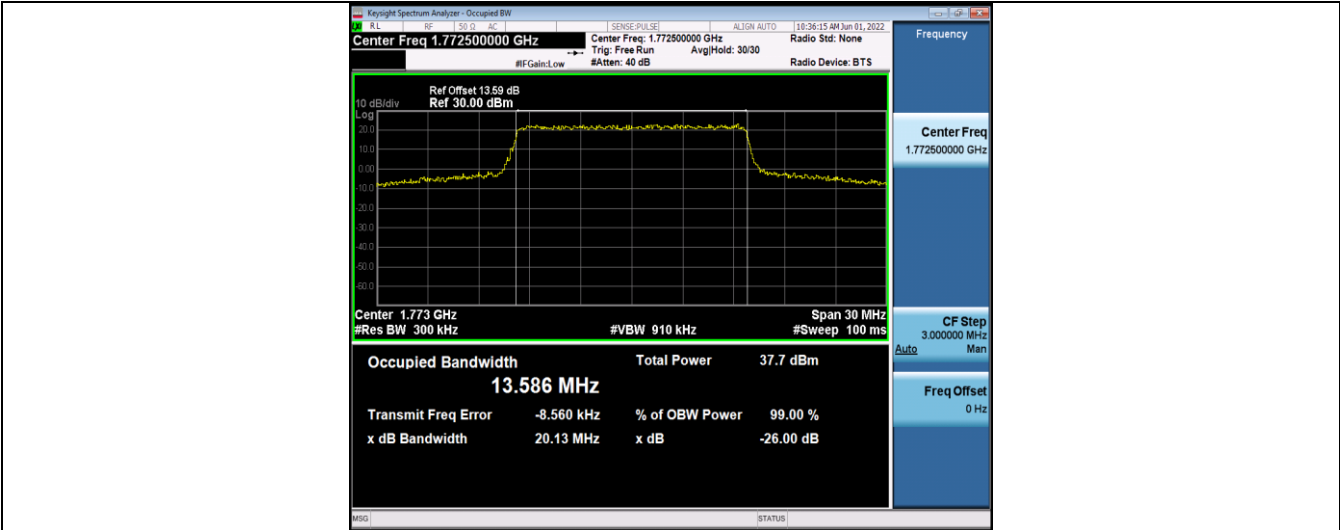

Band66-10MHz-16QAM-132022-50RB#0

Band66-10MHz-16QAM-132322-50RB#0

Band66-10MHz-16QAM-132622-50RB#0

Band66-15MHz-QPSK-132047-75RB#0

Band66-15MHz-QPSK-132322-75RB#0

Band66-15MHz-QPSK-132597-75RB#0

Band66-15MHz-16QAM-132047-75RB#0