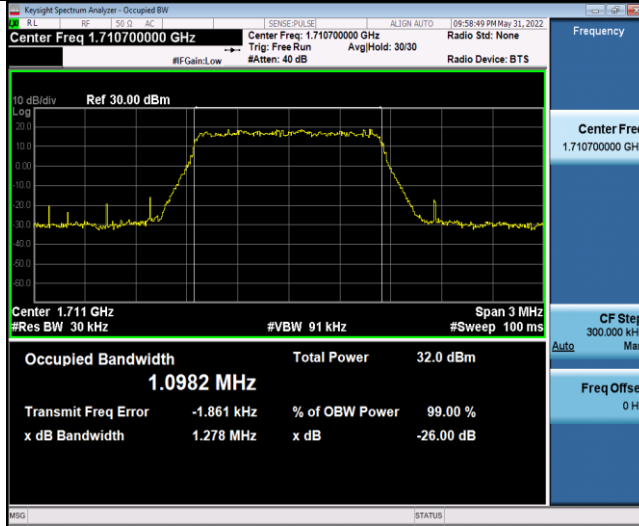

Test Graphs

Band66-1.4MHz-QPSK-131979-6RB#0