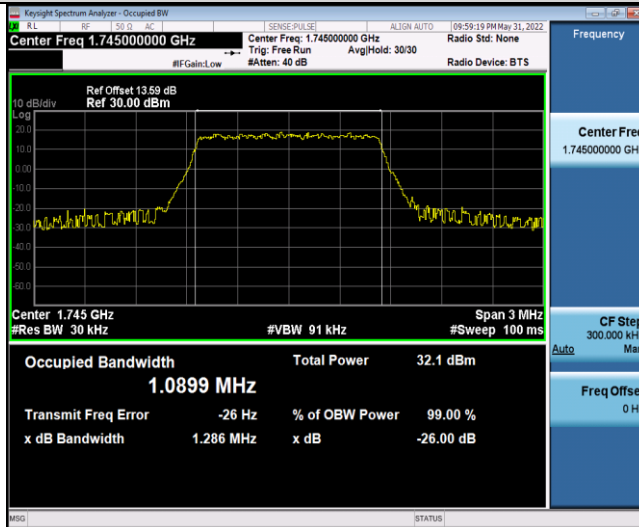

Band66-1.4MHz-QPSK-132322-6RB#0