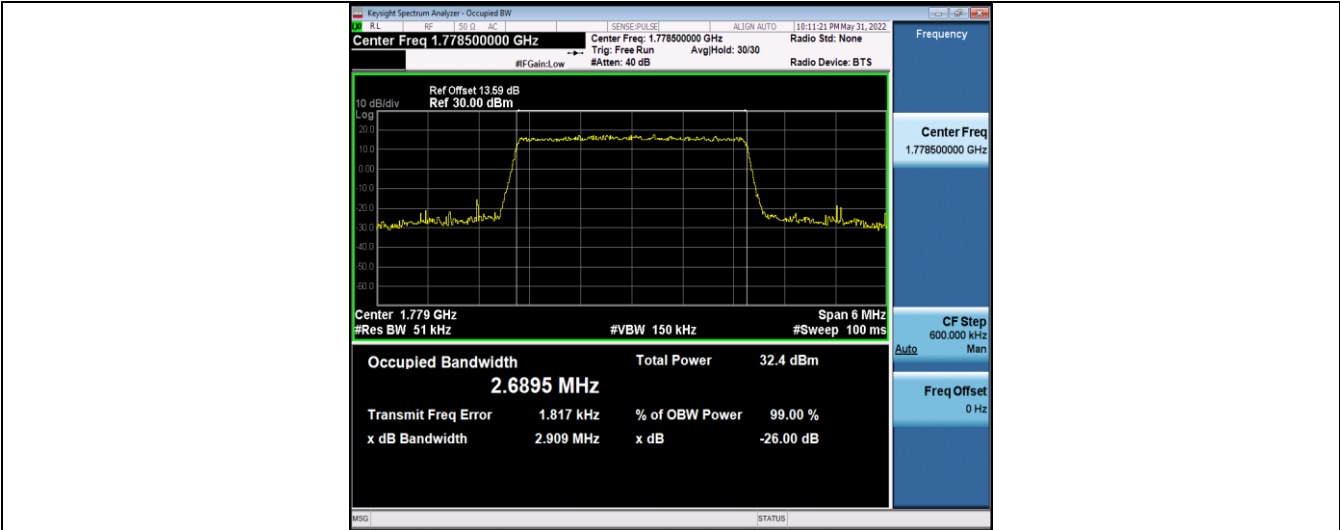

Band66-3MHz-QPSK-132657-15RB#0