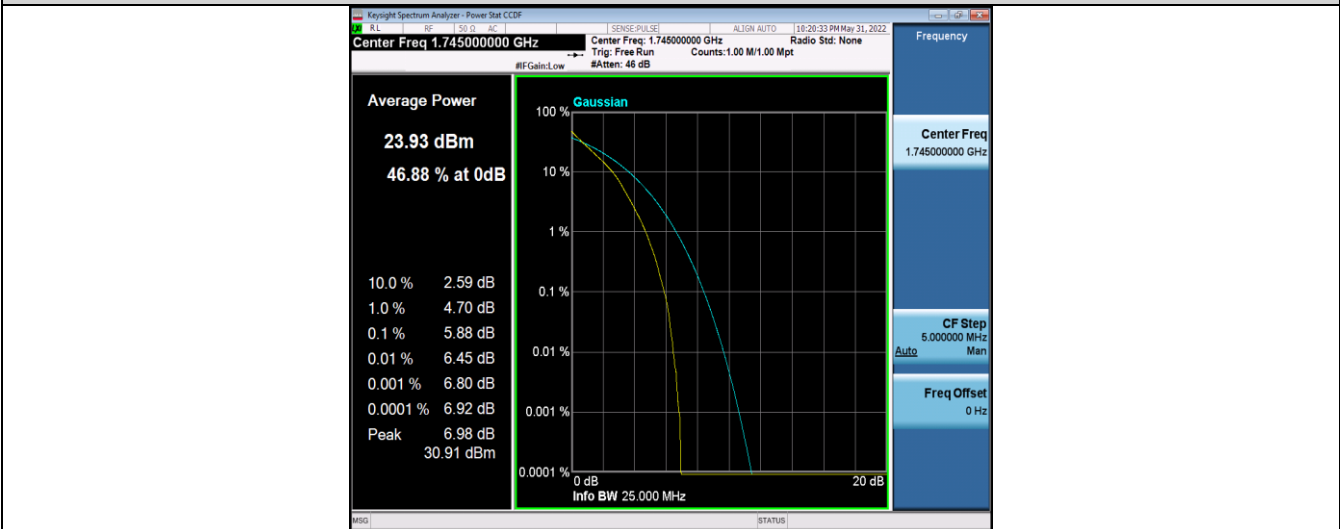

Band66-3MHz-QPSK-132322-15RB#0