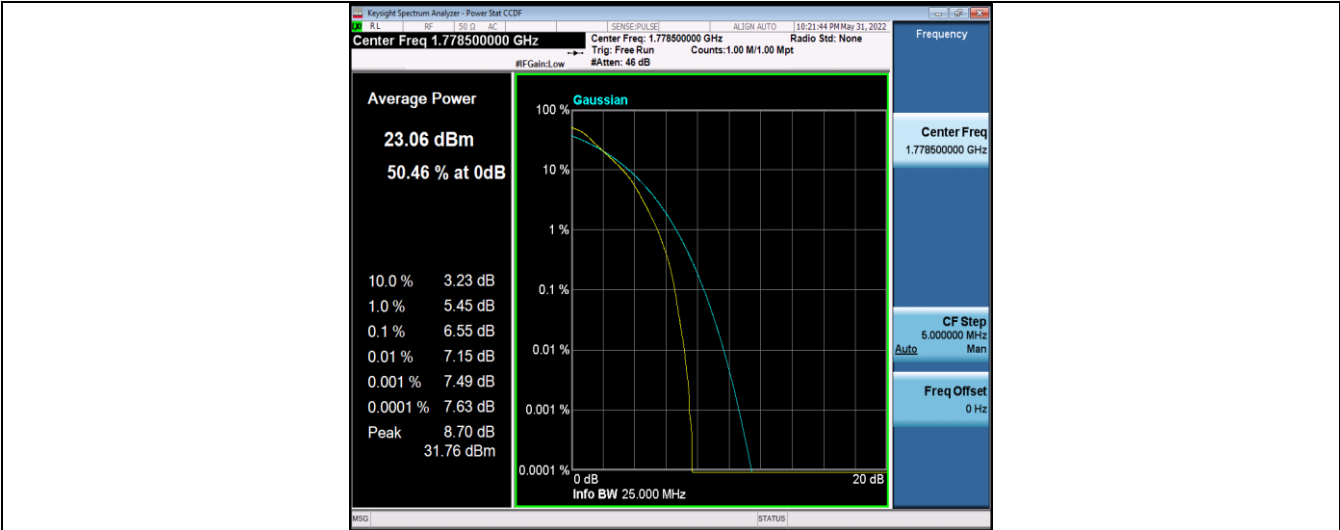

Band66-3MHz-QPSK-132657-15RB#0