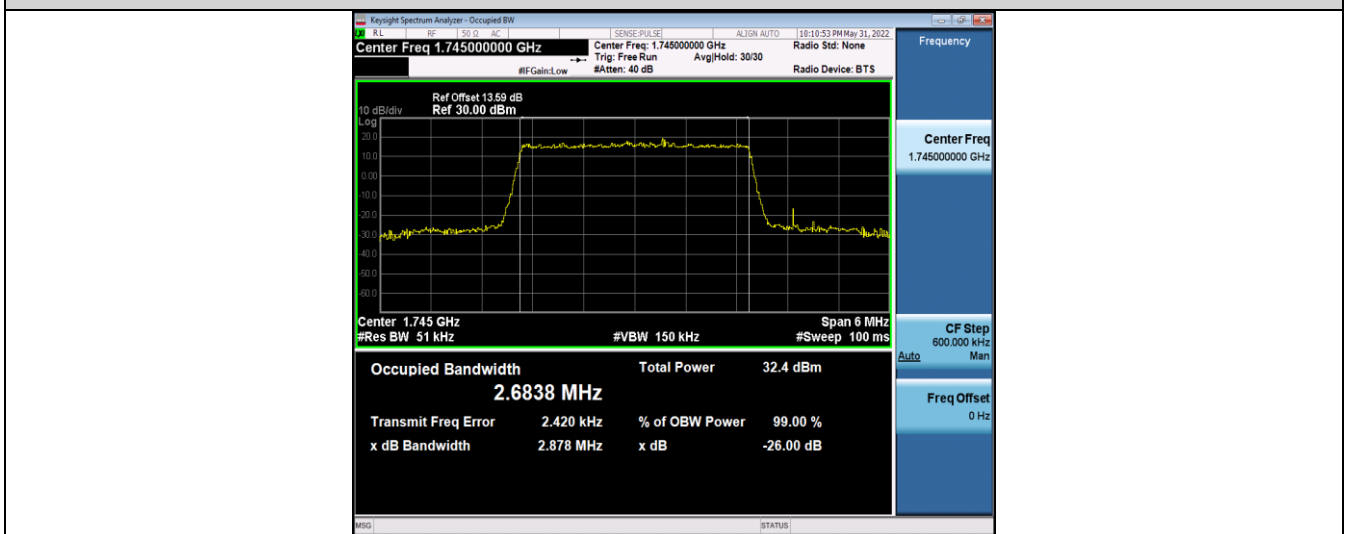

Band66-3MHz-QPSK-132322-15RB#0