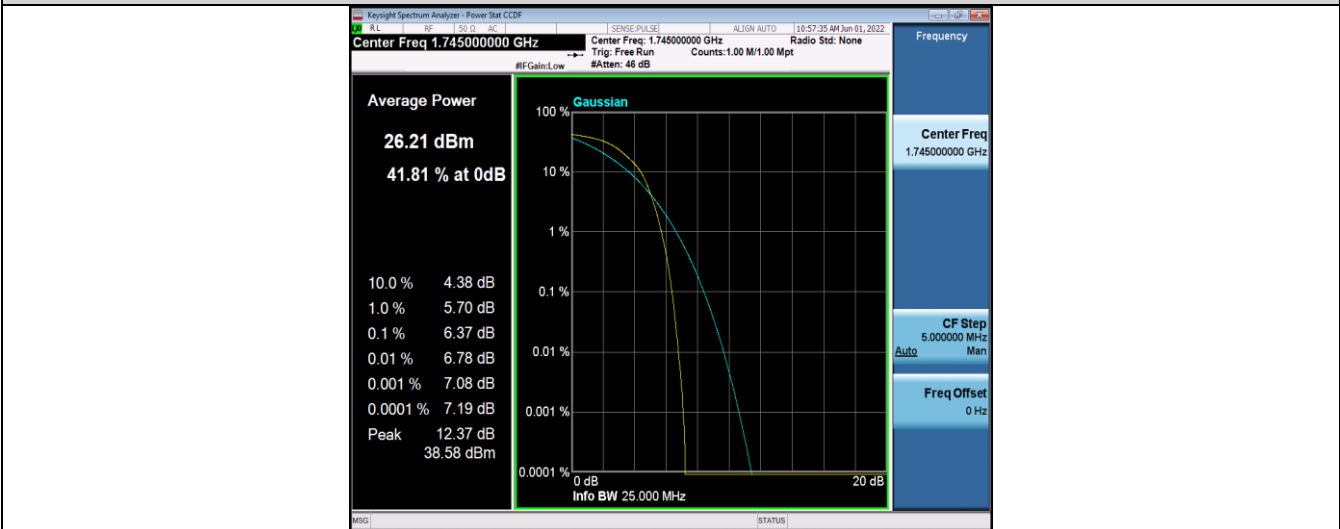

Band66-20MHz-16QAM-132322-100RB#0