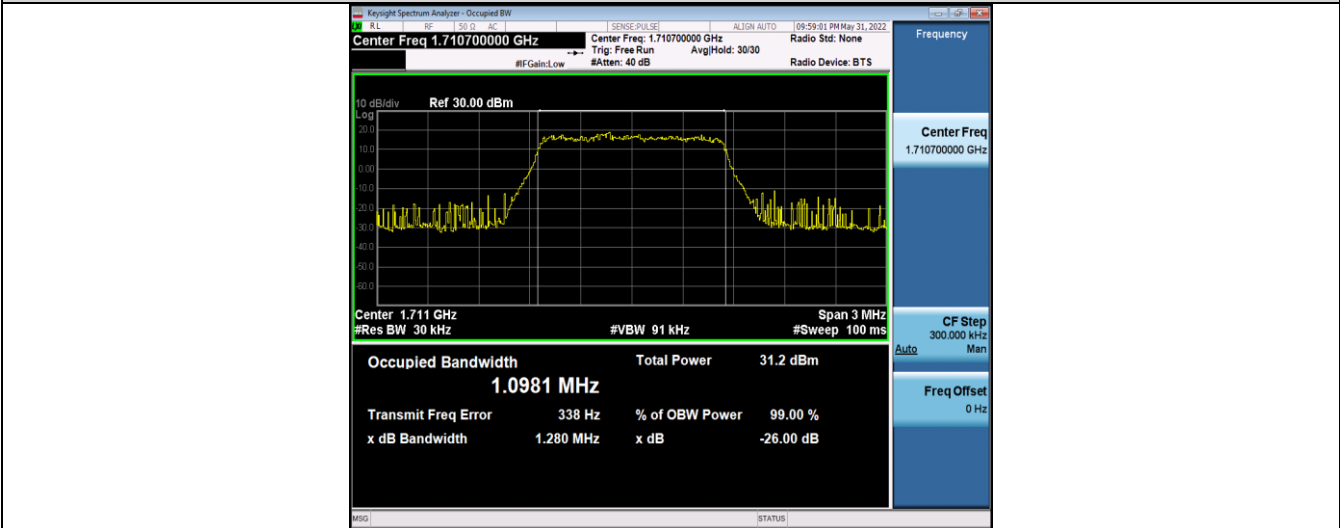

Test Graphs

Band66-1.4MHz-QPSK-131979-6RB#0

Band66-1.4MHz-QPSK-132322-6RB#0

Band66-1.4MHz-QPSK-132665-6RB#0

Band66-1.4MHz-16QAM-131979-6RB#0

Band66-1.4MHz-16QAM-132322-6RB#0

Band66-1.4MHz-16QAM-132665-6RB#0