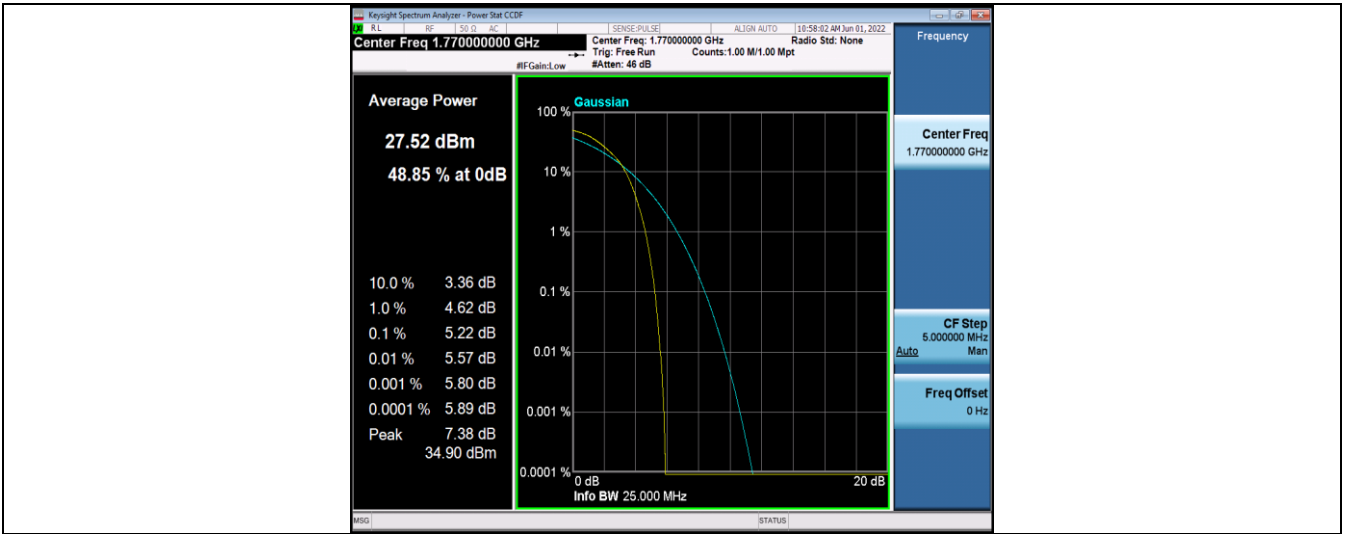

Band66-20MHz-16QAM-132572-100RB#0