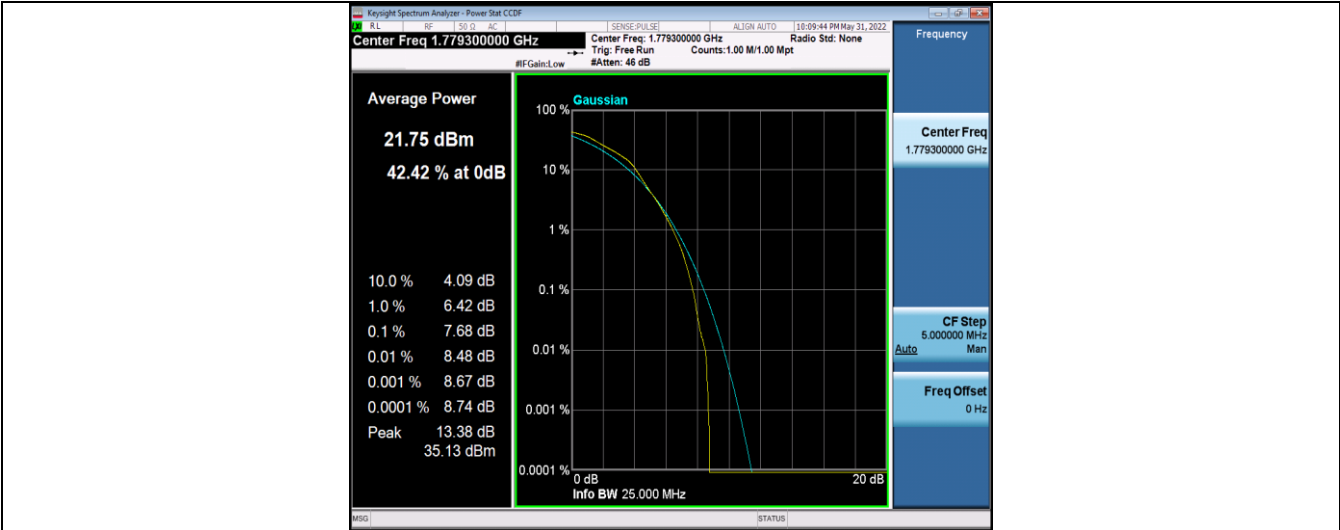

Test Graphs

Band66-1.4MHz-QPSK-131979-6RB#0

Band66-1.4MHz-QPSK-132322-6RB#0

Band66-1.4MHz-QPSK-132665-6RB#0

Band66-1.4MHz-16QAM-131979-6RB#0

Band66-1.4MHz-16QAM-132322-6RB#0

Band66-1.4MHz-16QAM-132665-6RB#0