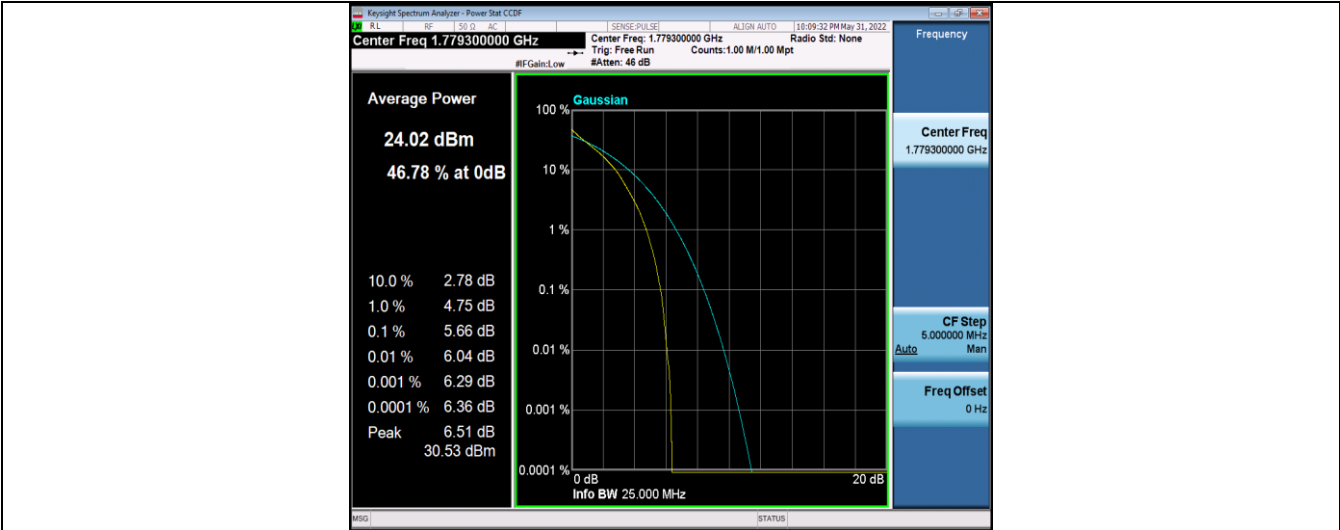

Test Graphs

Band66-1.4MHz-QPSK-131979-6RB#0

Band66-1.4MHz-QPSK-132322-6RB#0

Band66-1.4MHz-QPSK-132665-6RB#0

Band66-1.4MHz-16QAM-131979-6RB#0

Band66-1.4MHz-16QAM-132322-6RB#0

Band66-1.4MHz-16QAM-132665-6RB#0