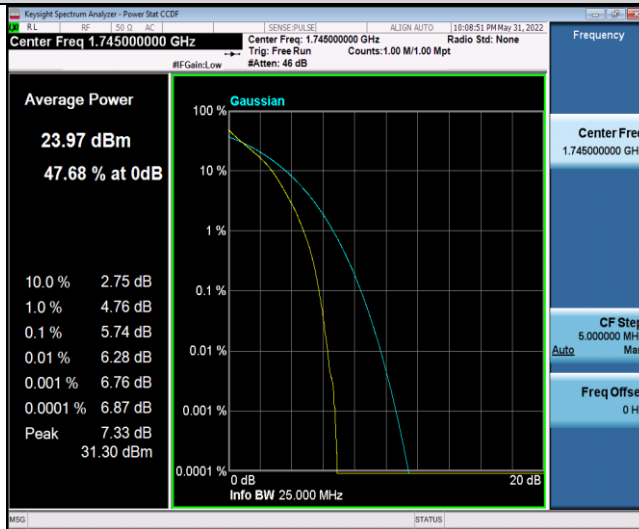

Band66-1.4MHz-QPSK-132322-6RB#0