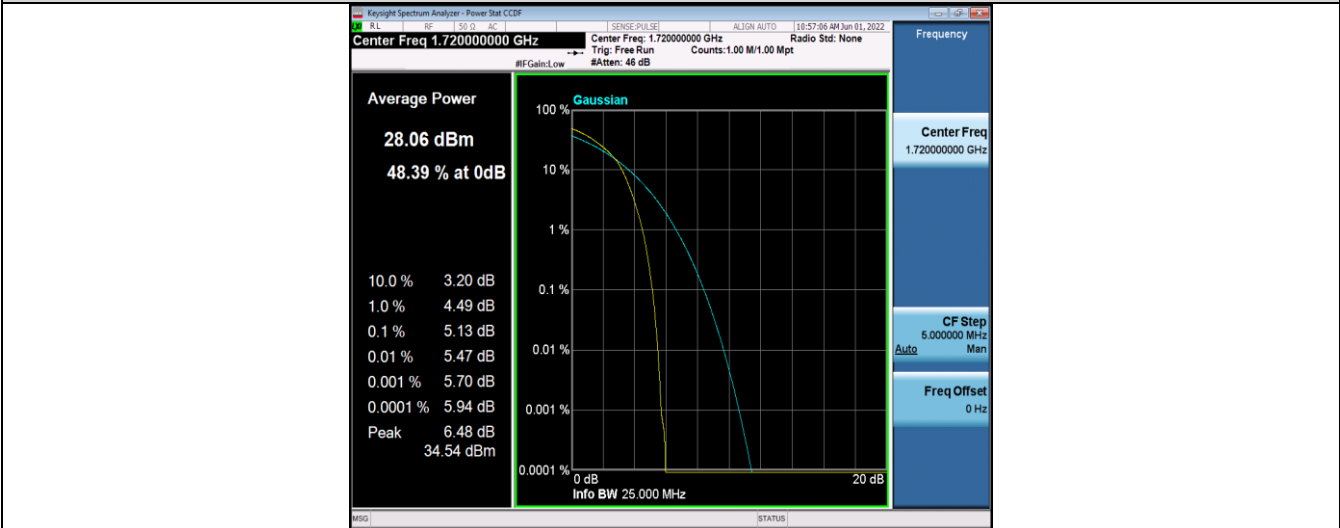

Band66-15MHz-16QAM-132047-75RB#0

Band66-15MHz-16QAM-132322-75RB#0

Band66-15MHz-16QAM-132597-75RB#0

Band66-20MHz-QPSK-132072-100RB#0

Band66-20MHz-QPSK-132322-100RB#0

Band66-20MHz-QPSK-132572-100RB#0

Band66-20MHz-16QAM-132072-100RB#0