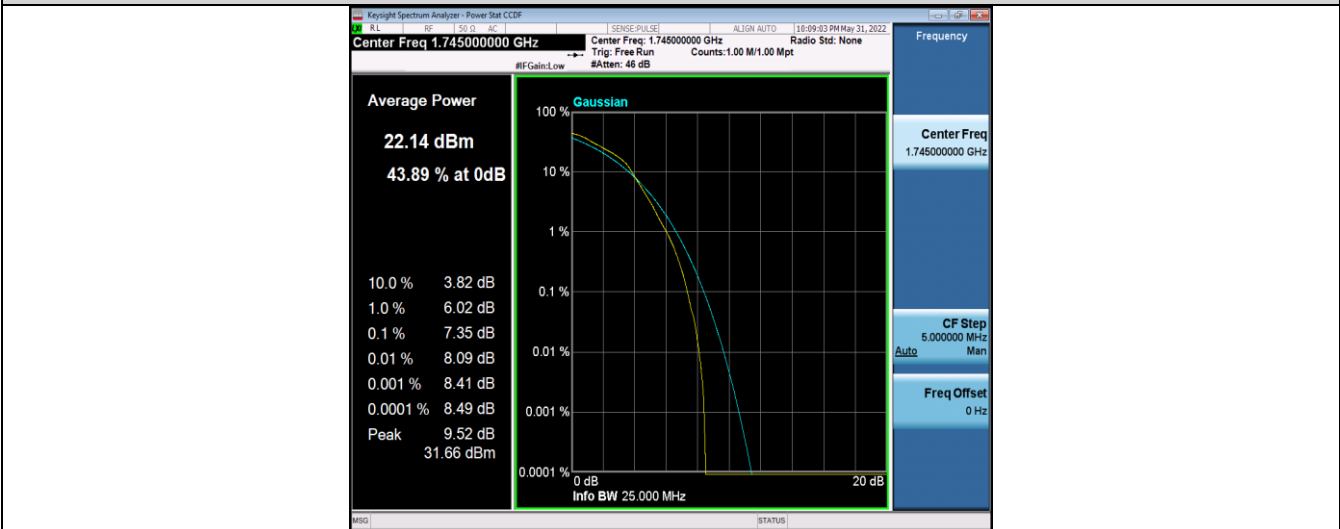

Test Graphs

Band66-1.4MHz-QPSK-131979-6RB#0

Band66-1.4MHz-QPSK-132322-6RB#0

Band66-1.4MHz-QPSK-132665-6RB#0

Band66-1.4MHz-16QAM-131979-6RB#0

Band66-1.4MHz-16QAM-132322-6RB#0

Band66-1.4MHz-16QAM-132665-6RB#0