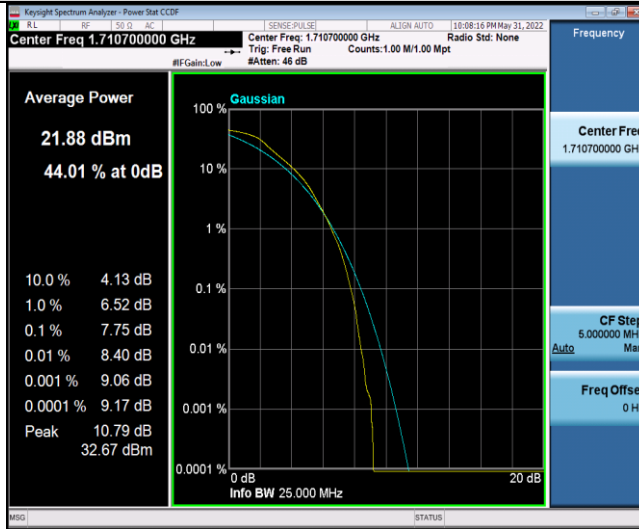

Test Graphs

Band66-1.4MHz-QPSK-131979-6RB#0