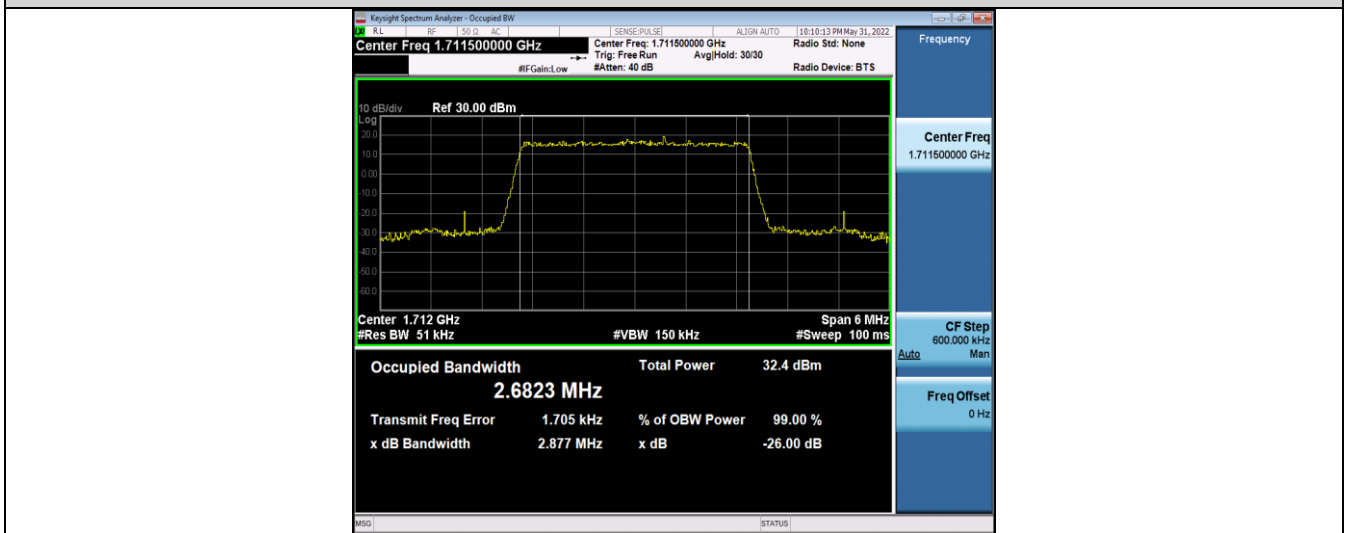

Band66-3MHz-QPSK-131987-15RB#0