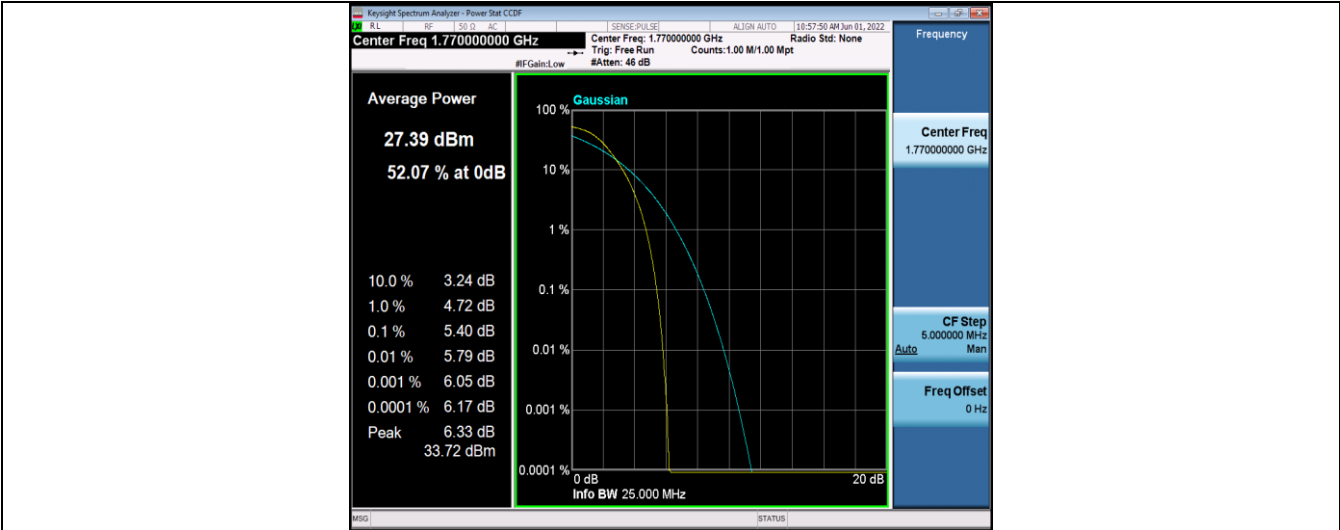

Band66-15MHz-16QAM-132047-75RB#0

Band66-15MHz-16QAM-132322-75RB#0

Band66-15MHz-16QAM-132597-75RB#0

Band66-20MHz-QPSK-132072-100RB#0

Band66-20MHz-QPSK-132322-100RB#0

Band66-20MHz-QPSK-132572-100RB#0

Band66-20MHz-16QAM-132072-100RB#0