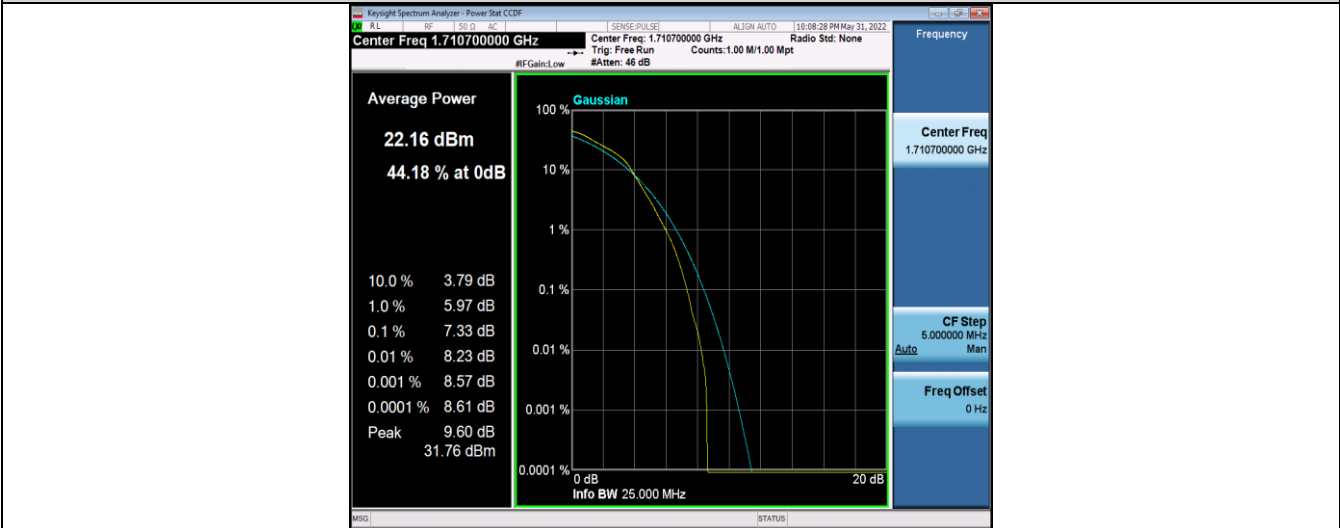

Test Graphs

Band66-1.4MHz-QPSK-131979-6RB#0

Band66-1.4MHz-QPSK-132322-6RB#0

Band66-1.4MHz-QPSK-132665-6RB#0

Band66-1.4MHz-16QAM-131979-6RB#0

Band66-1.4MHz-16QAM-132322-6RB#0

Band66-1.4MHz-16QAM-132665-6RB#0