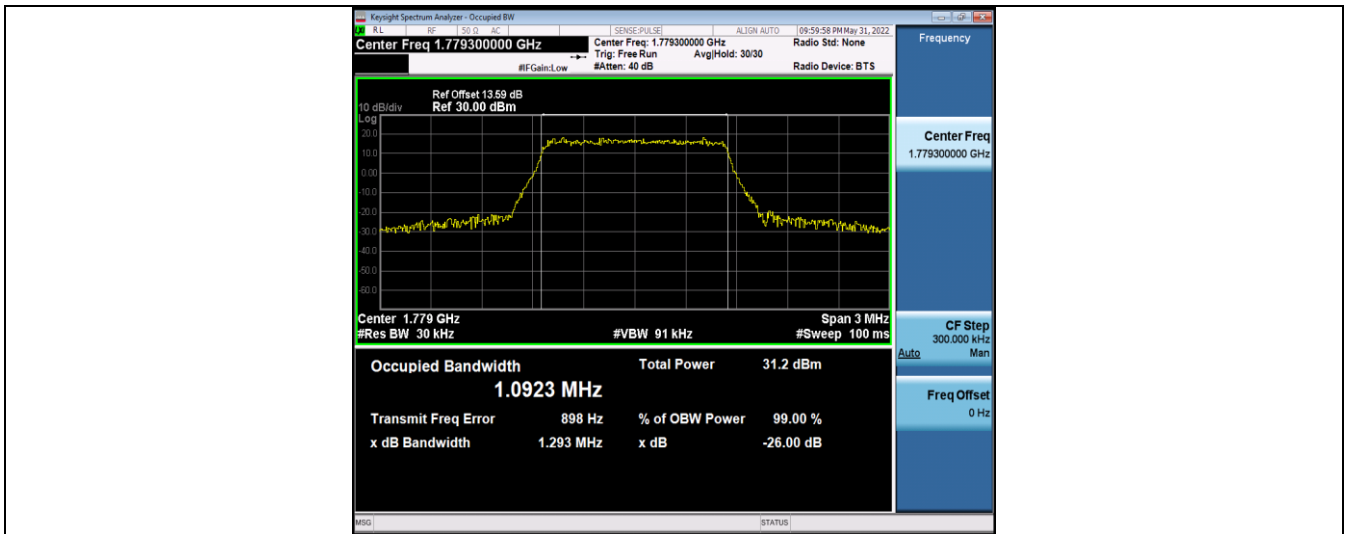

Test Graphs

Band66-1.4MHz-QPSK-131979-6RB#0

Band66-1.4MHz-QPSK-132322-6RB#0

Band66-1.4MHz-QPSK-132665-6RB#0

Band66-1.4MHz-16QAM-131979-6RB#0

Band66-1.4MHz-16QAM-132322-6RB#0

Band66-1.4MHz-16QAM-132665-6RB#0