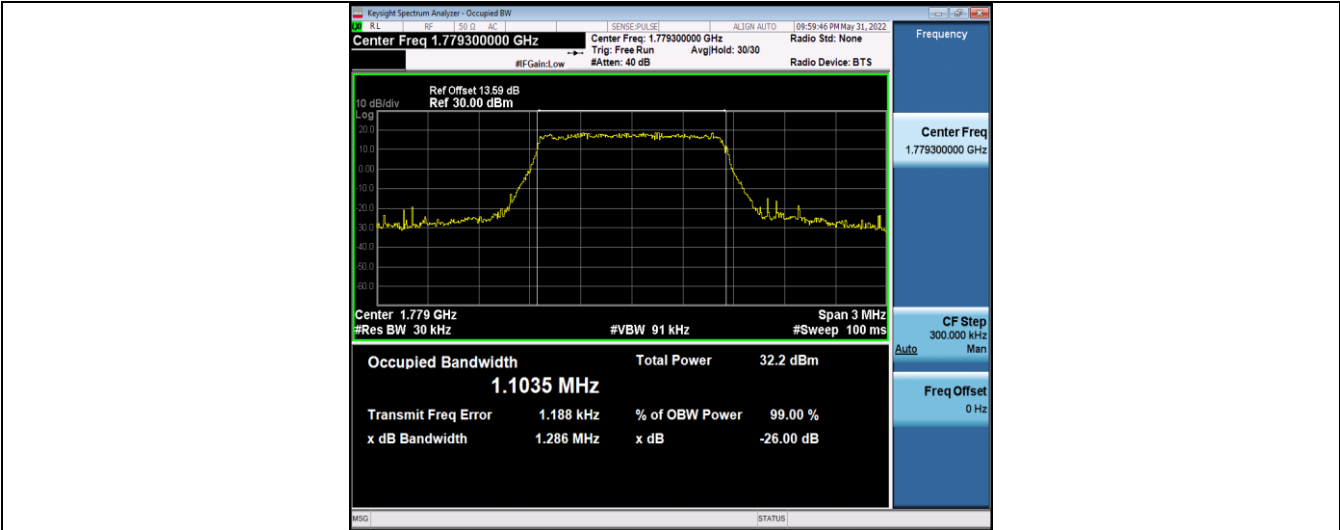

Test Graphs

Band66-1.4MHz-QPSK-131979-6RB#0

Band66-1.4MHz-QPSK-132322-6RB#0

Band66-1.4MHz-QPSK-132665-6RB#0

Band66-1.4MHz-16QAM-131979-6RB#0

Band66-1.4MHz-16QAM-132322-6RB#0

Band66-1.4MHz-16QAM-132665-6RB#0