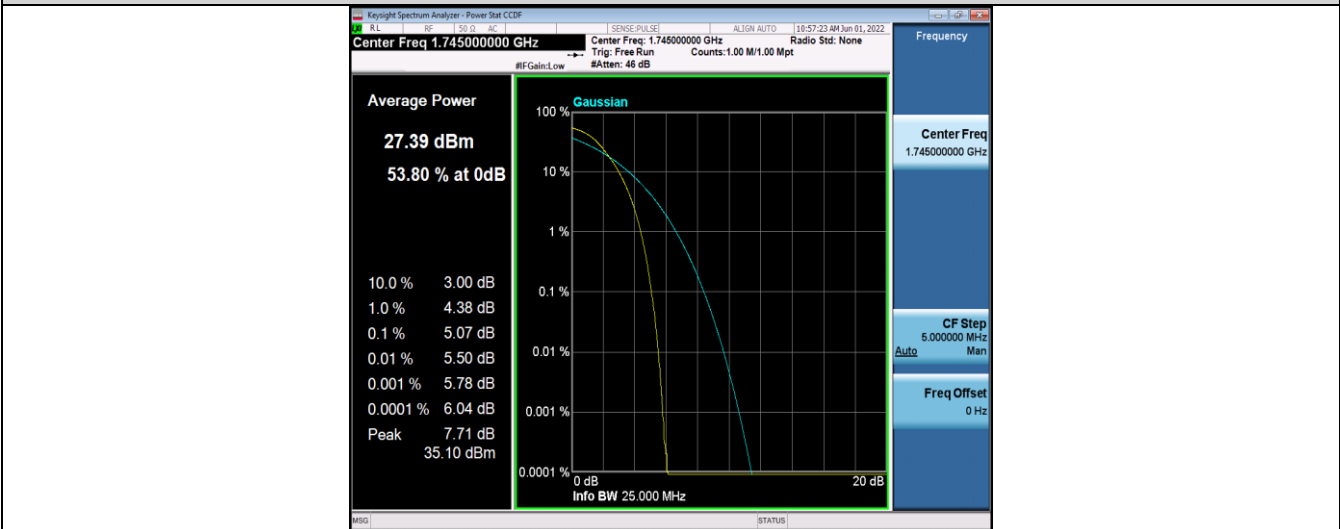

Band66-15MHz-16QAM-132047-75RB#0

Band66-15MHz-16QAM-132322-75RB#0

Band66-15MHz-16QAM-132597-75RB#0

Band66-20MHz-QPSK-132072-100RB#0

Band66-20MHz-QPSK-132322-100RB#0

Band66-20MHz-QPSK-132572-100RB#0

Band66-20MHz-16QAM-132072-100RB#0