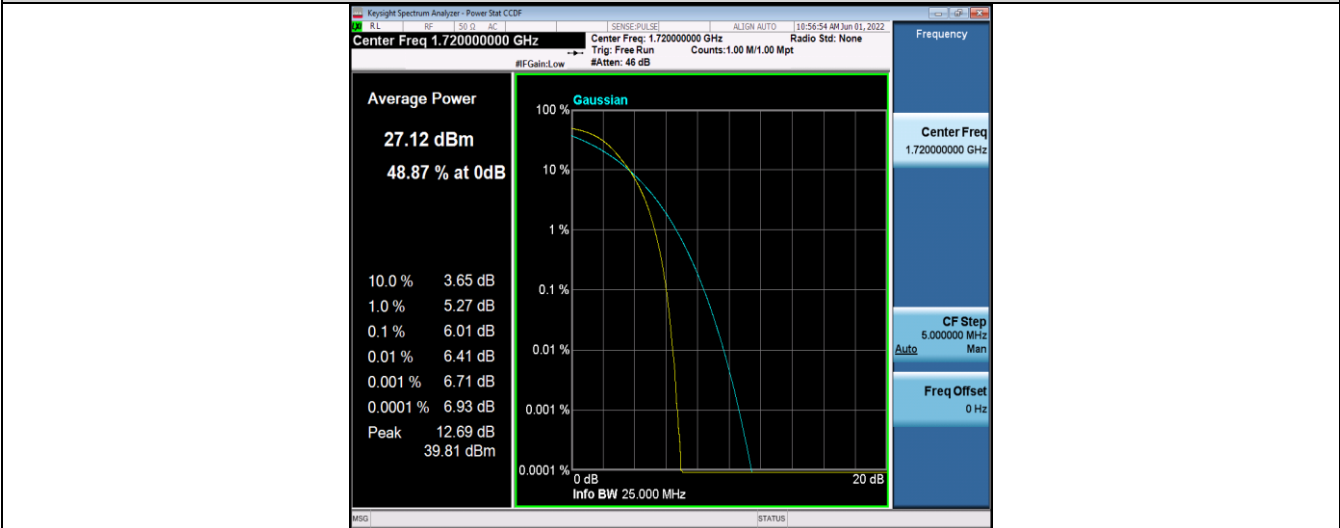

Band66-15MHz-16QAM-132047-75RB#0

Band66-15MHz-16QAM-132322-75RB#0

Band66-15MHz-16QAM-132597-75RB#0

Band66-20MHz-QPSK-132072-100RB#0

Band66-20MHz-QPSK-132322-100RB#0

Band66-20MHz-QPSK-132572-100RB#0

Band66-20MHz-16QAM-132072-100RB#0