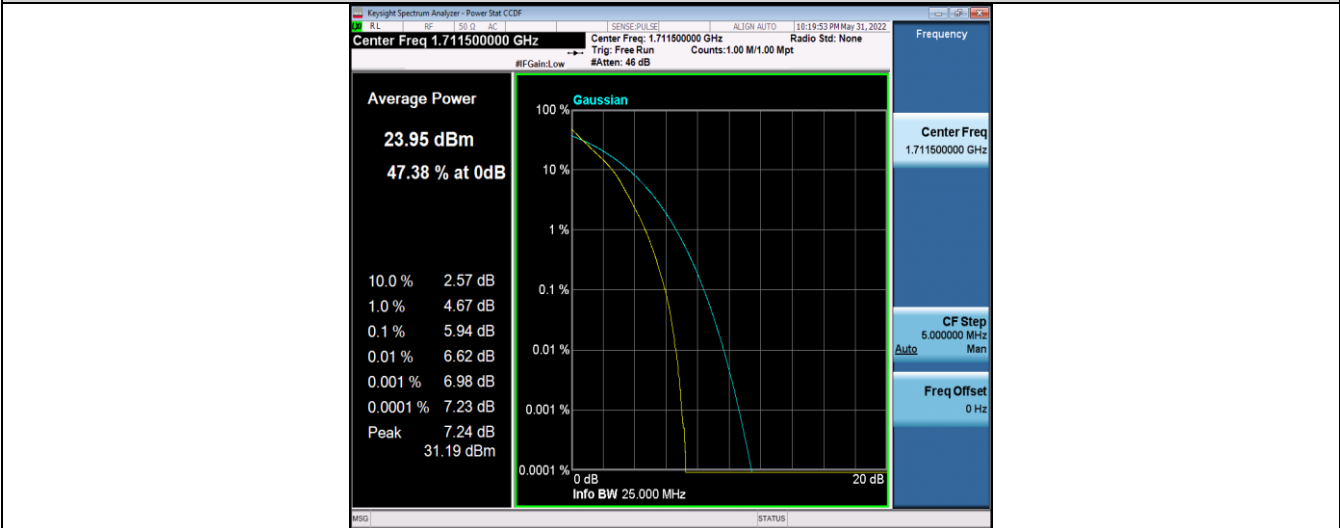

Band66-3MHz-QPSK-131987-15RB#0