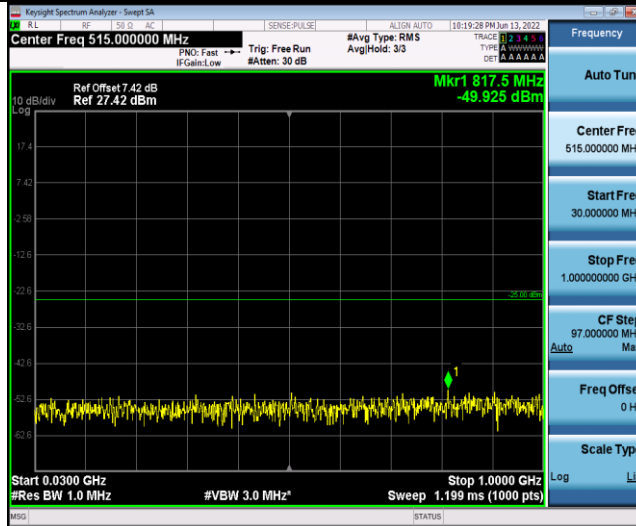

Band41-15MHz-16QAM-39725-75RB#0-Range1:30~1000MHz

Band41-15MHz-16QAM-39725-75RB#0-Range2:1000~6000MHz

Band41-15MHz-16QAM-39725-75RB#0-Range3:6000~27000MHz

Band41-15MHz-16QAM-40620-75RB#0-Range1:30~1000MHz