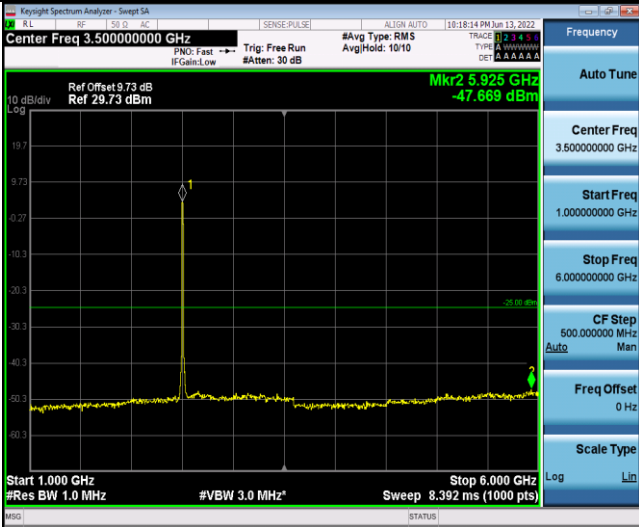

Band41-15MHz-16QAM-39725-75RB#0-Range1:30~1000MHz

Band41-15MHz-16QAM-39725-75RB#0-Range2:1000~6000MHz

Band41-15MHz-16QAM-39725-75RB#0-Range3:6000~27000MHz

Band41-15MHz-16QAM-40620-75RB#0-Range1:30~1000MHz