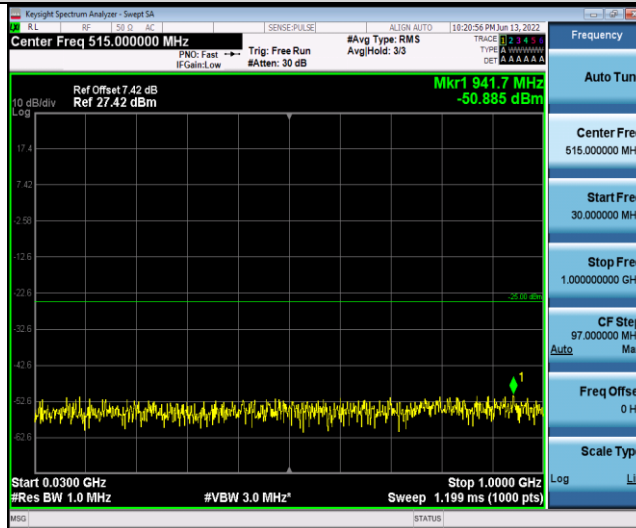

Band41-15MHz-16QAM-41515-75RB#0-Range1:30~1000MHz