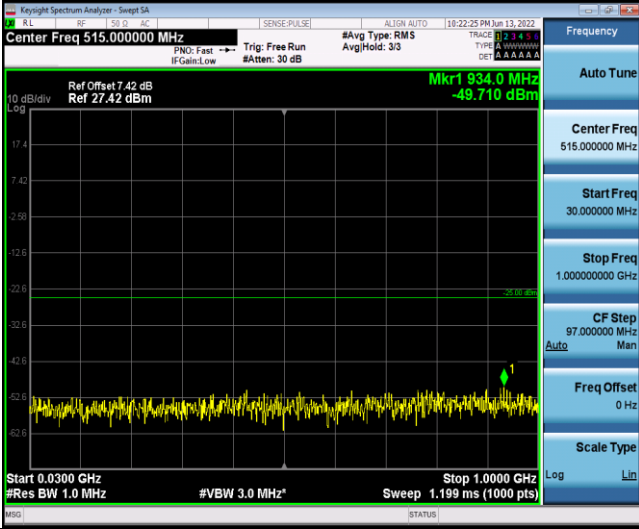

Band41-20MHz-16QAM-39750-100RB#0-Range1:30~1000MHz