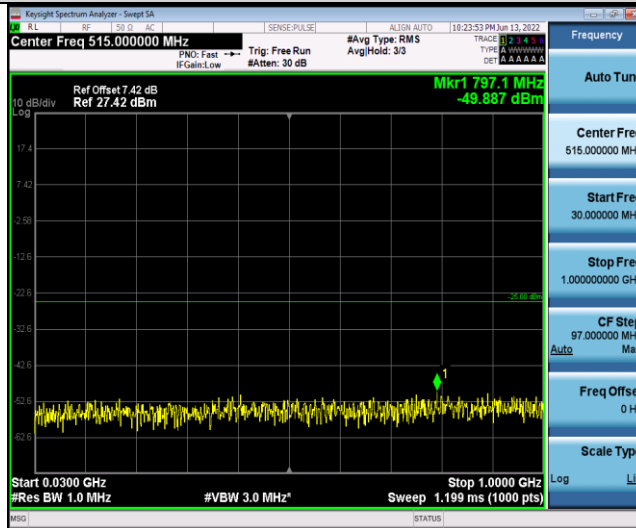

Band41-20MHz-16QAM-40620-100RB#0-Range1:30~1000MHz