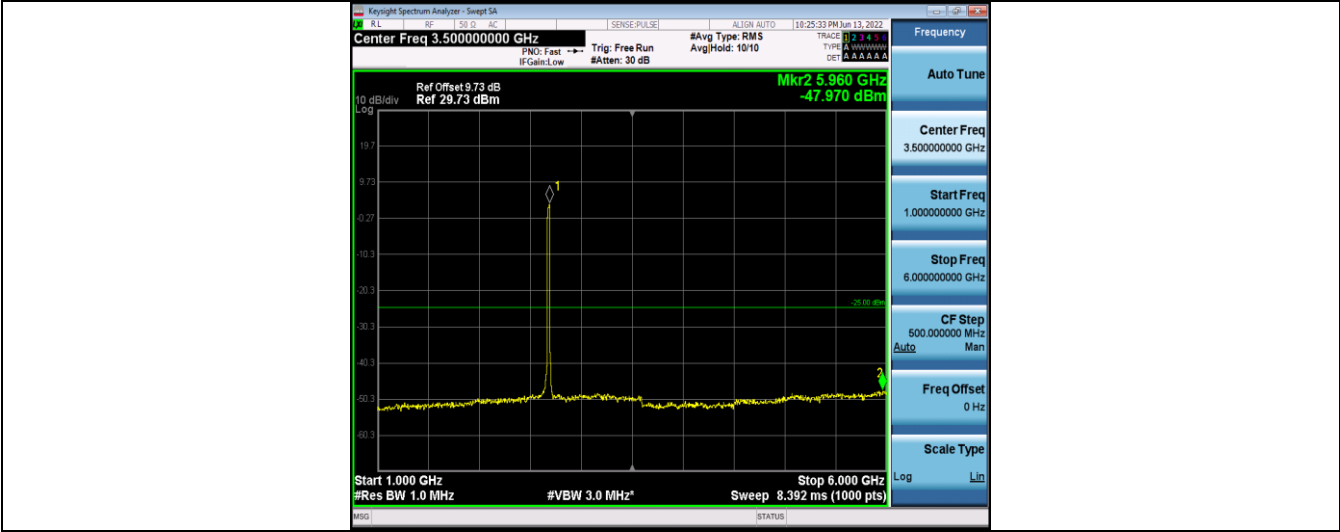

Band41-20MHz-16QAM-39750-100RB#0-Range3:6000~27000MHz

Band41-20MHz-16QAM-40620-100RB#0-Range1:30~1000MHz

Band41-20MHz-16QAM-40620-100RB#0-Range2:1000~6000MHz

Band41-20MHz-16QAM-40620-100RB#0-Range3:6000~27000MHz

Band41-20MHz-16QAM-41490-100RB#0-Range1:30~1000MHz

Band41-20MHz-16QAM-41490-100RB#0-Range2:1000~6000MHz

Band41-20MHz-16QAM-41490-100RB#0-Range3:6000~27000MHz

Appendix F: Frequency Stability

Test Result

Voltage										
Band	Bandwidth	Modulation	Channel	RB Configure	Voltage [Vdc]	Temperature (°C)	Deviation (Hz)	Deviation (ppm)	Limit (ppm)	Verdict
Band4 1	5MHz	QPSK	39675	25RB#0	VL	NT	75.86	0.030362	±2.5	PASS
Band4 1	5MHz	QPSK	39675	25RB#0	VN	NT	45.05	0.018031	±2.5	PASS
Band4 1	5MHz	QPSK	39675	25RB#0	VH	NT	22.49	0.009001	±2.5	PASS
Band4 1	5MHz	QPSK	40620	25RB#0	VL	NT	12.83	0.004948	±2.5	PASS
Band4 1	5MHz	QPSK	40620	25RB#0	VN	NT	-21.41	-0.008257	±2.5	PASS
Band4 1	5MHz	QPSK	40620	25RB#0	VH	NT	34.76	0.013405	±2.5	PASS
Band4 1	5MHz	QPSK	41565	25RB#0	VL	NT	12.66	0.004711	±2.5	PASS
Band4 1	5MHz	QPSK	41565	25RB#0	VN	NT	-15.61	-0.005808	±2.5	PASS
Band4 1	5MHz	QPSK	41565	25RB#0	VH	NT	37.49	0.013950	±2.5	PASS
Band4 1	5MHz	16QAM	39675	25RB#0	VL	NT	-6.94	-0.002778	±2.5	PASS
Band4 1	5MHz	16QAM	39675	25RB#0	VN	NT	-17.52	-0.007012	±2.5	PASS
Band4 1	5MHz	16QAM	39675	25RB#0	VH	NT	22.40	0.008965	±2.5	PASS
Band4 1	5MHz	16QAM	40620	25RB#0	VL	NT	-4.55	-0.001755	±2.5	PASS
Band4 1	5MHz	16QAM	40620	25RB#0	VN	NT	8.35	0.003220	±2.5	PASS
Band4	5MHz	16QAM	40620	25RB#0	VH	NT	-5.51	-0.002125	±2.5	PASS