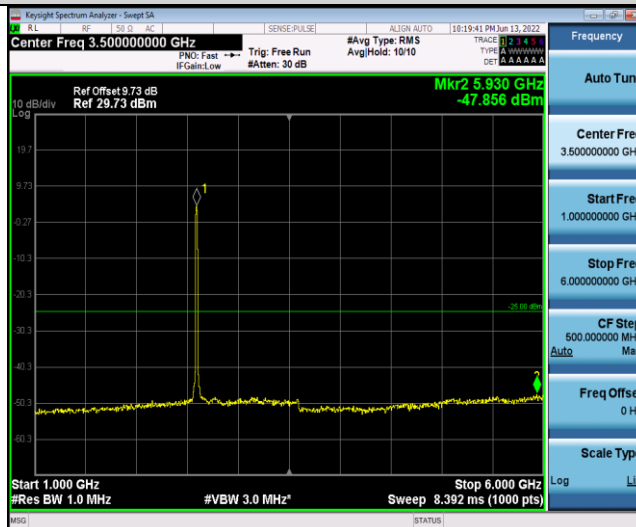

Band41-15MHz-16QAM-40620-75RB#0-Range2:1000~6000MHz