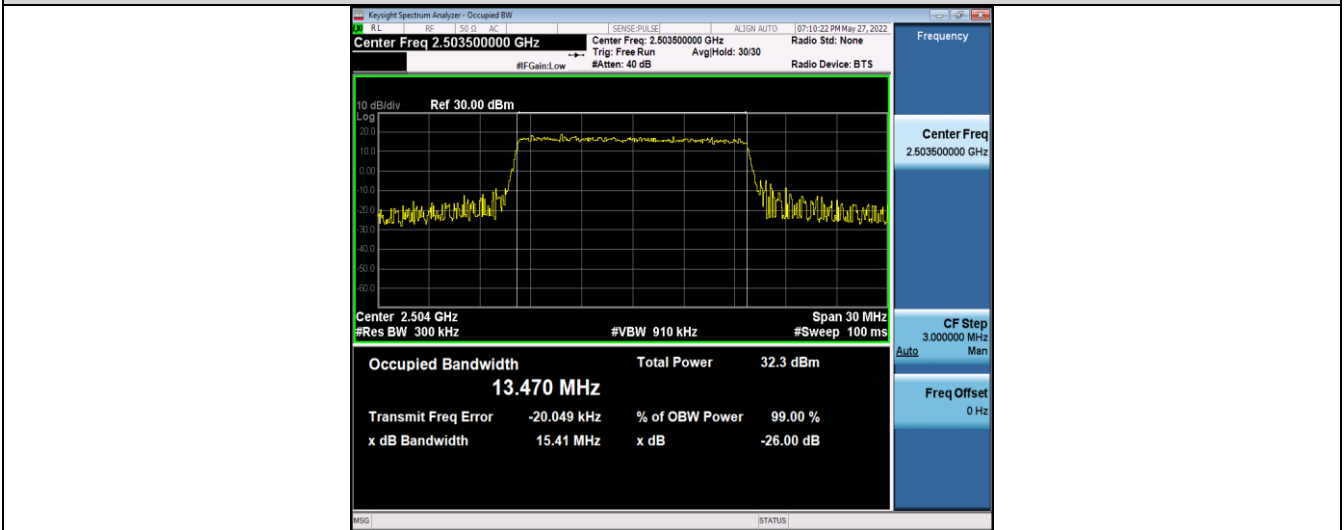

Band41-10MHz-16QAM-40620-50RB#0

Band41-10MHz-16QAM-41540-50RB#0

Band41-15MHz-QPSK-39725-75RB#0

Band41-15MHz-QPSK-40620-75RB#0

Band41-15MHz-QPSK-41515-75RB#0

Band41-15MHz-16QAM-39725-75RB#0

Band41-15MHz-16QAM-40620-75RB#0