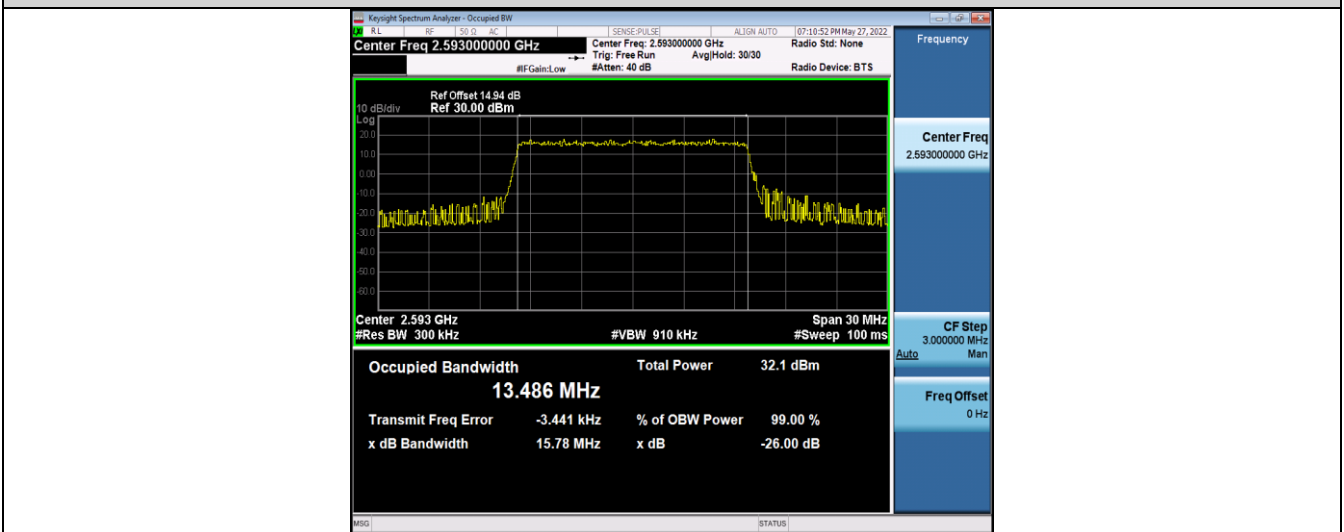

Band41-10MHz-16QAM-40620-50RB#0

Band41-10MHz-16QAM-41540-50RB#0

Band41-15MHz-QPSK-39725-75RB#0

Band41-15MHz-QPSK-40620-75RB#0

Band41-15MHz-QPSK-41515-75RB#0

Band41-15MHz-16QAM-39725-75RB#0

Band41-15MHz-16QAM-40620-75RB#0