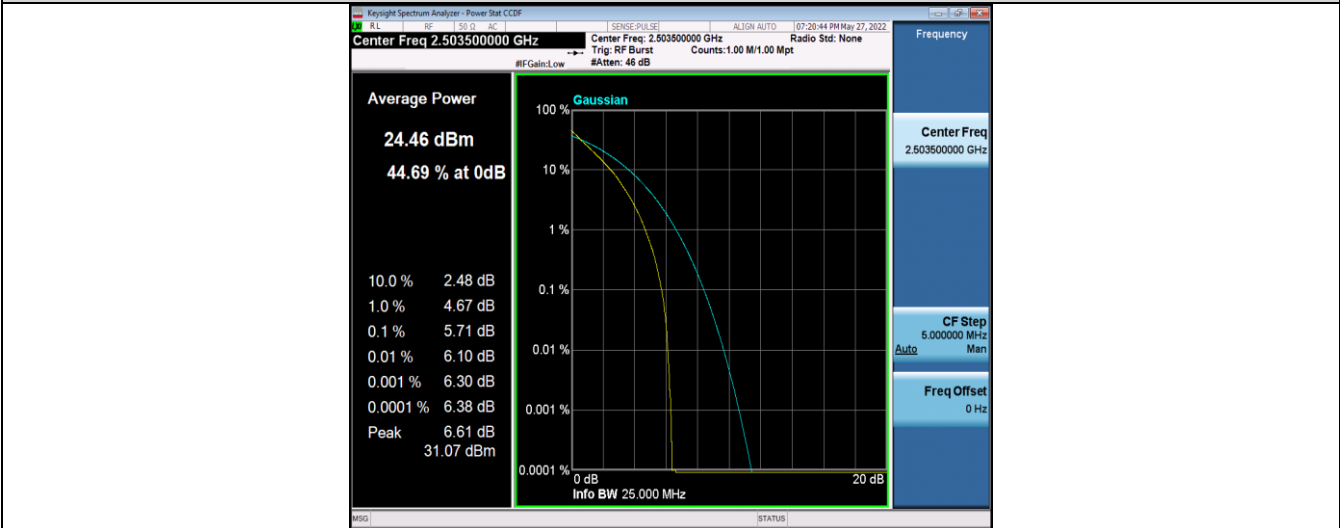

Band41-10MHz-QPSK-40620-50RB#0

Band41-10MHz-QPSK-41540-50RB#0

Band41-10MHz-16QAM-39700-50RB#0

Band41-10MHz-16QAM-40620-50RB#0

Band41-10MHz-16QAM-41540-50RB#0

Band41-15MHz-QPSK-39725-75RB#0

Band41-15MHz-QPSK-40620-75RB#0