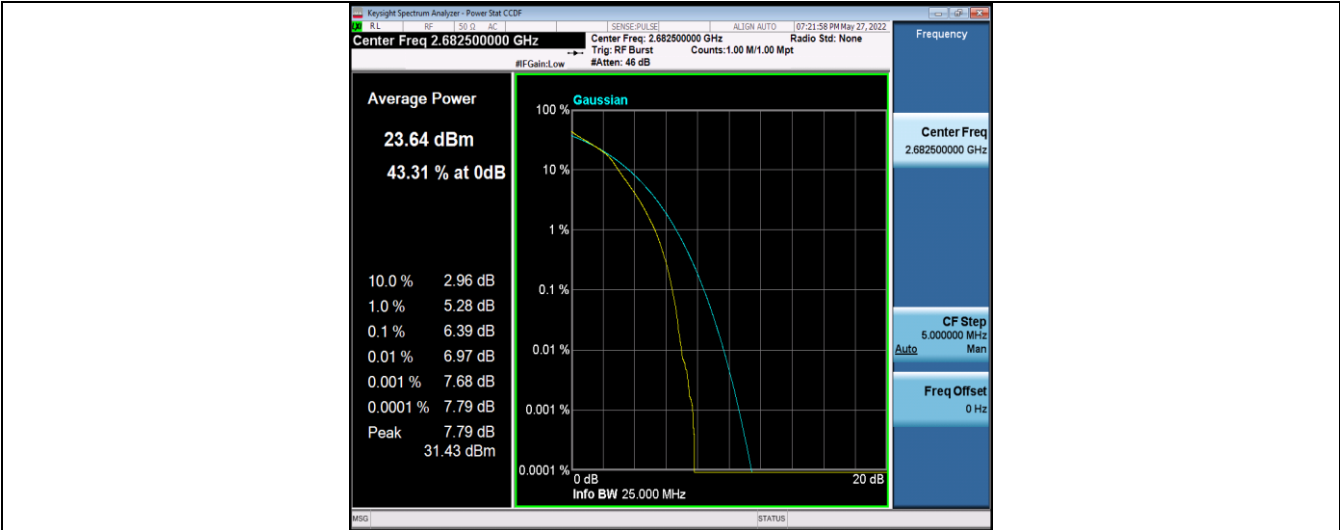

Band41-15MHz-QPSK-41515-75RB#0

Band41-15MHz-16QAM-39725-75RB#0

Band41-15MHz-16QAM-40620-75RB#0

Band41-15MHz-16QAM-41515-75RB#0

Band41-20MHz-QPSK-39750-100RB#0

Band41-20MHz-QPSK-40620-100RB#0

Band41-20MHz-QPSK-41490-100RB#0