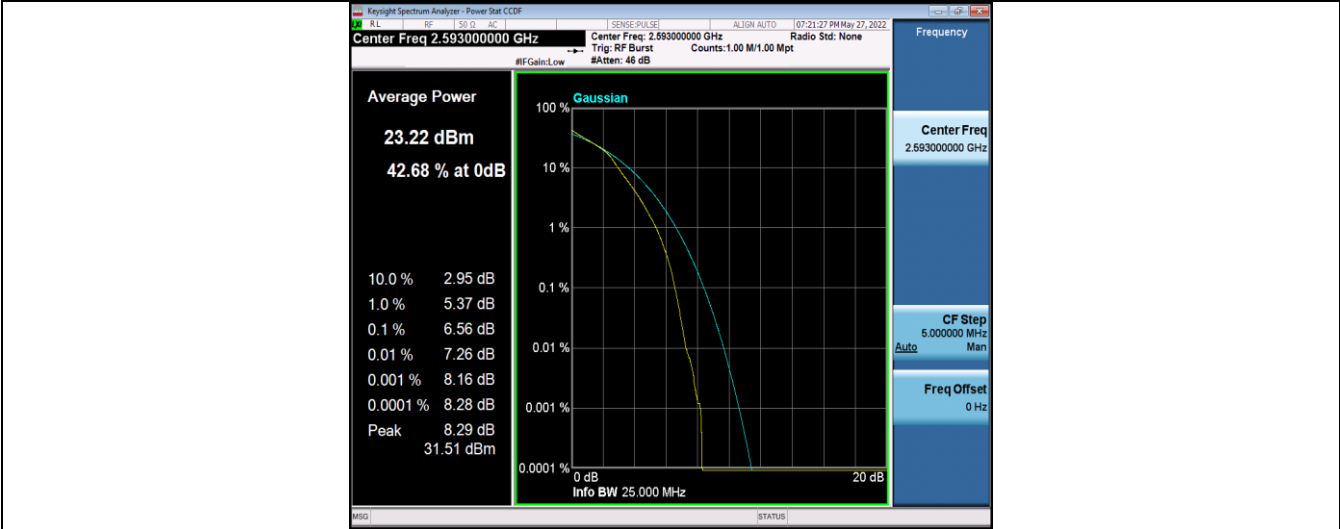

Band41-15MHz-16QAM-40620-75RB#0