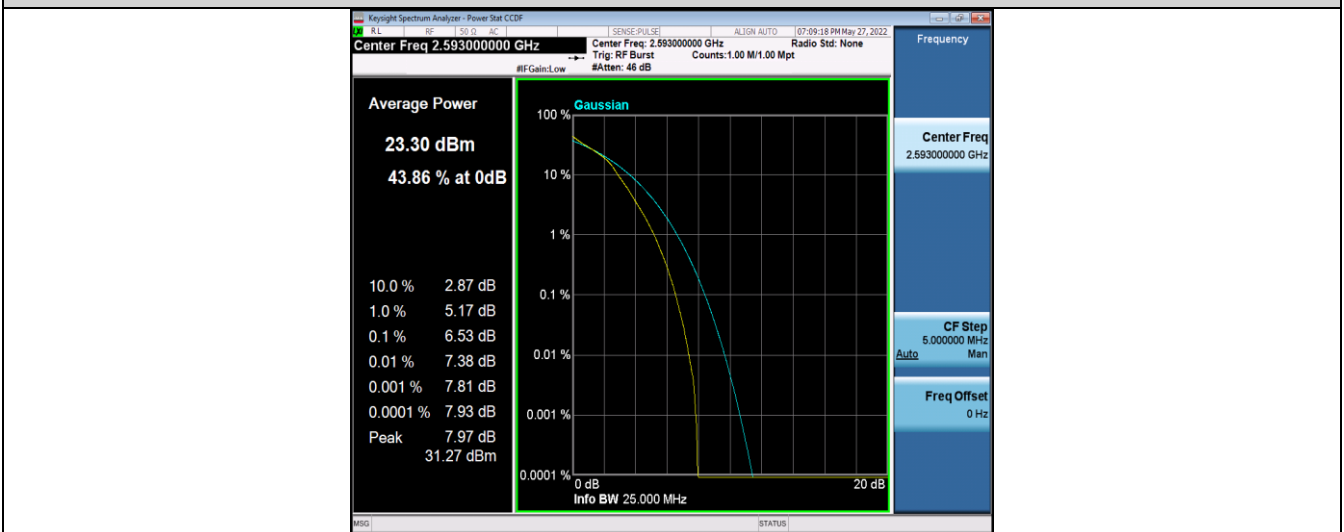

Band41-10MHz-QPSK-40620-50RB#0

Band41-10MHz-QPSK-41540-50RB#0

Band41-10MHz-16QAM-39700-50RB#0

Band41-10MHz-16QAM-40620-50RB#0

Band41-10MHz-16QAM-41540-50RB#0

Band41-15MHz-QPSK-39725-75RB#0

Band41-15MHz-QPSK-40620-75RB#0