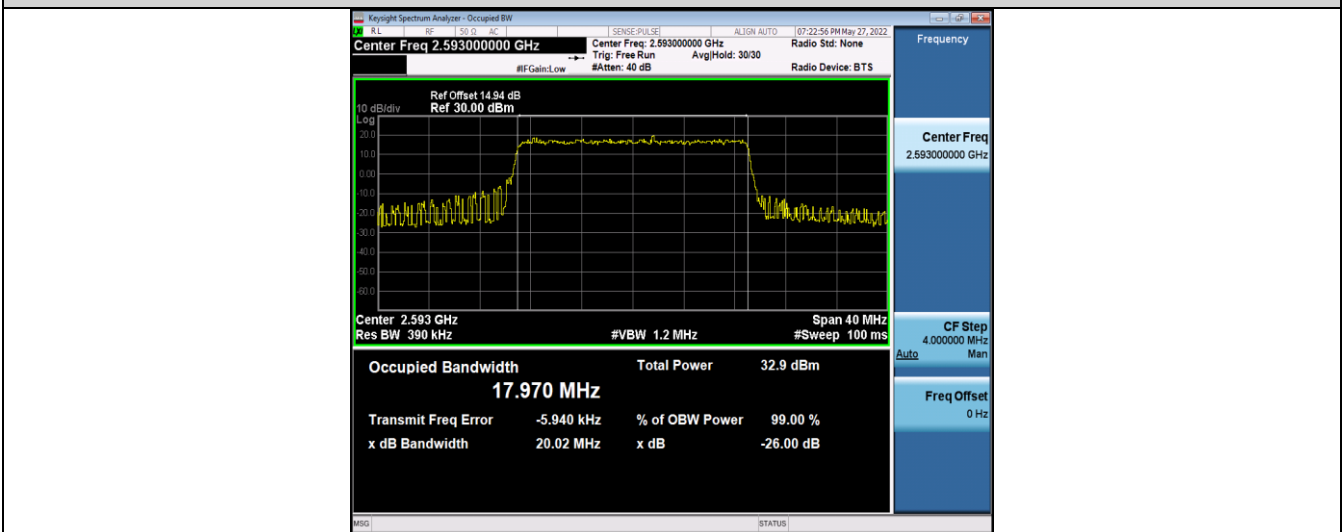

Band41-20MHz-QPSK-40620-100RB#0