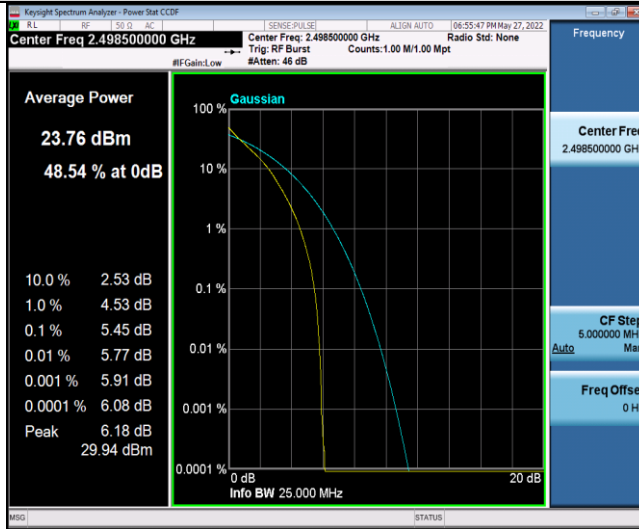

Test Graphs

Band41-5MHz-QPSK-39675-25RB#0