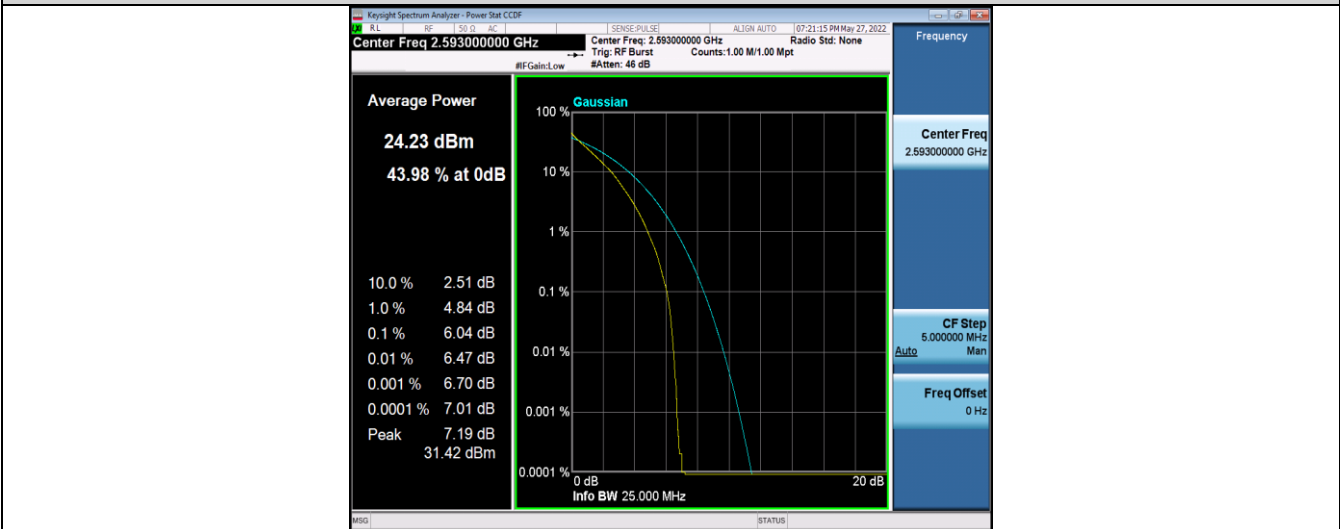

Band41-10MHz-QPSK-40620-50RB#0

Band41-10MHz-QPSK-41540-50RB#0

Band41-10MHz-16QAM-39700-50RB#0

Band41-10MHz-16QAM-40620-50RB#0

Band41-10MHz-16QAM-41540-50RB#0

Band41-15MHz-QPSK-39725-75RB#0

Band41-15MHz-QPSK-40620-75RB#0