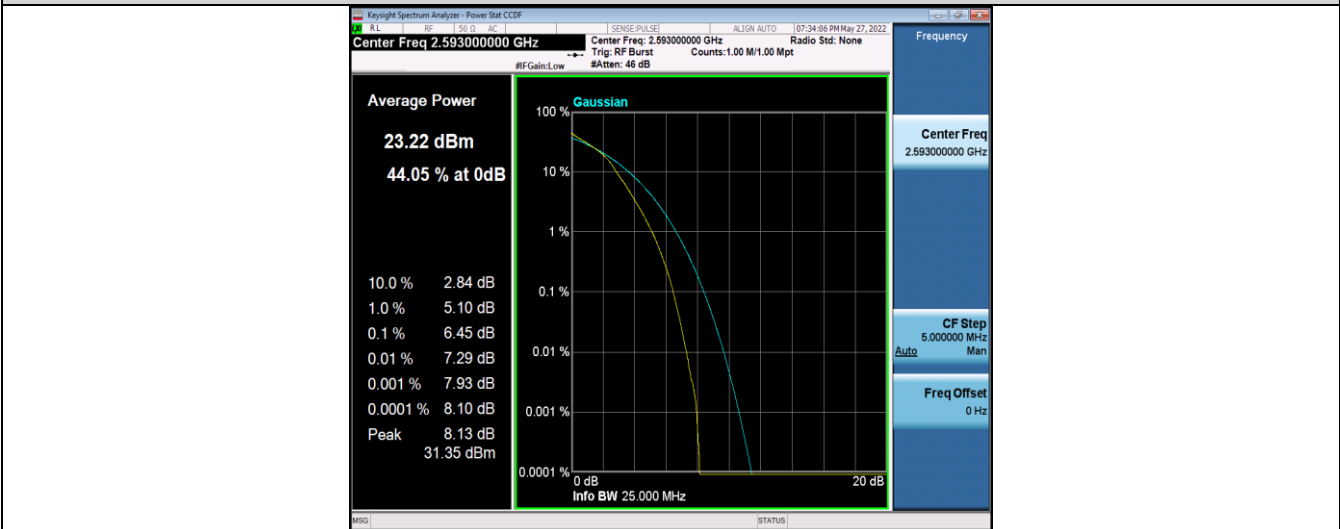

Band41-20MHz-16QAM-40620-100RB#0