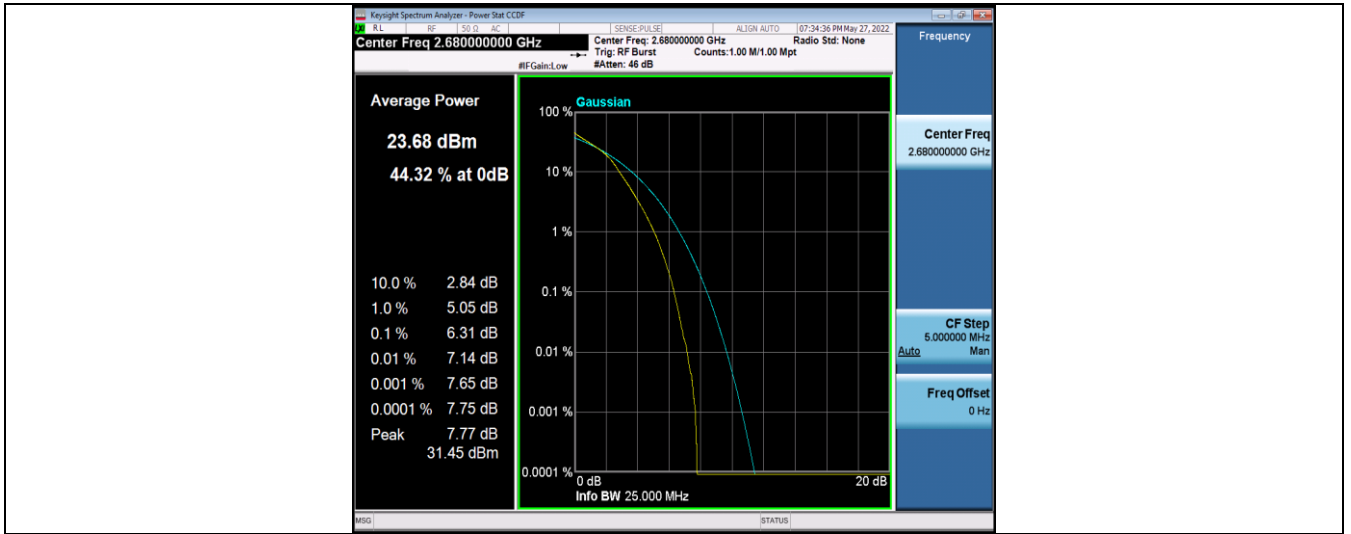

Band41-20MHz-16QAM-41490-100RB#0