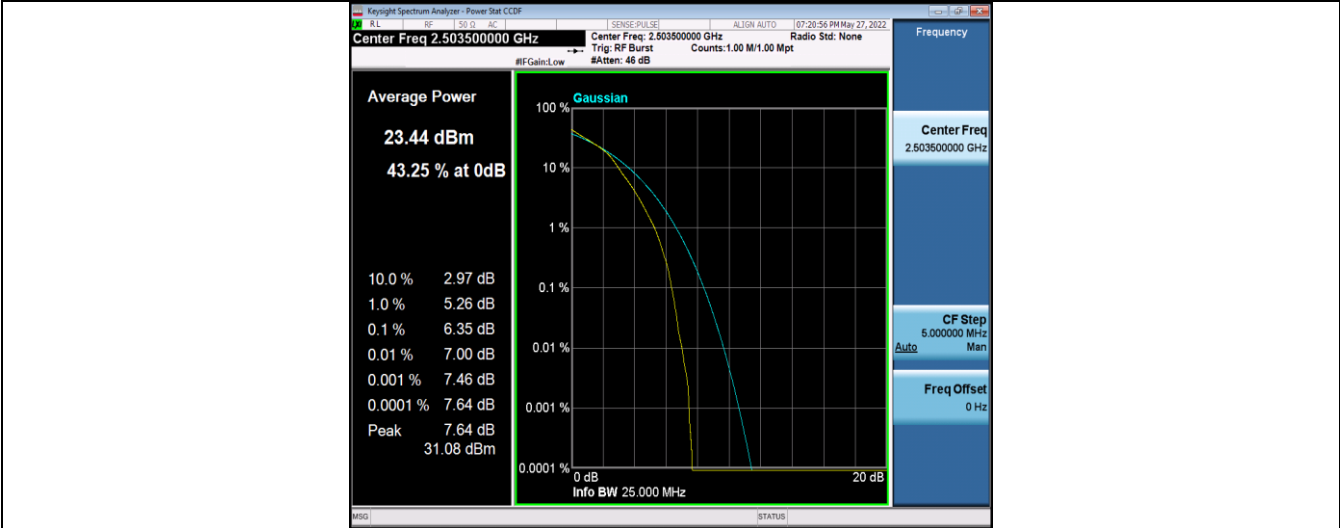

Band41-15MHz-16QAM-39725-75RB#0