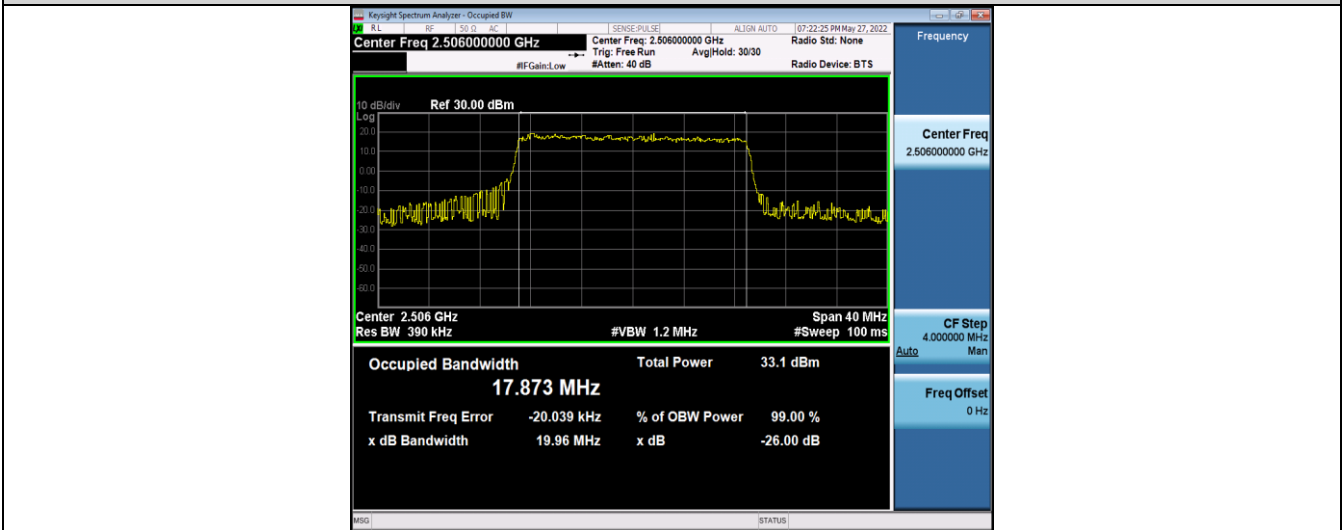

Band41-20MHz-QPSK-39750-100RB#0