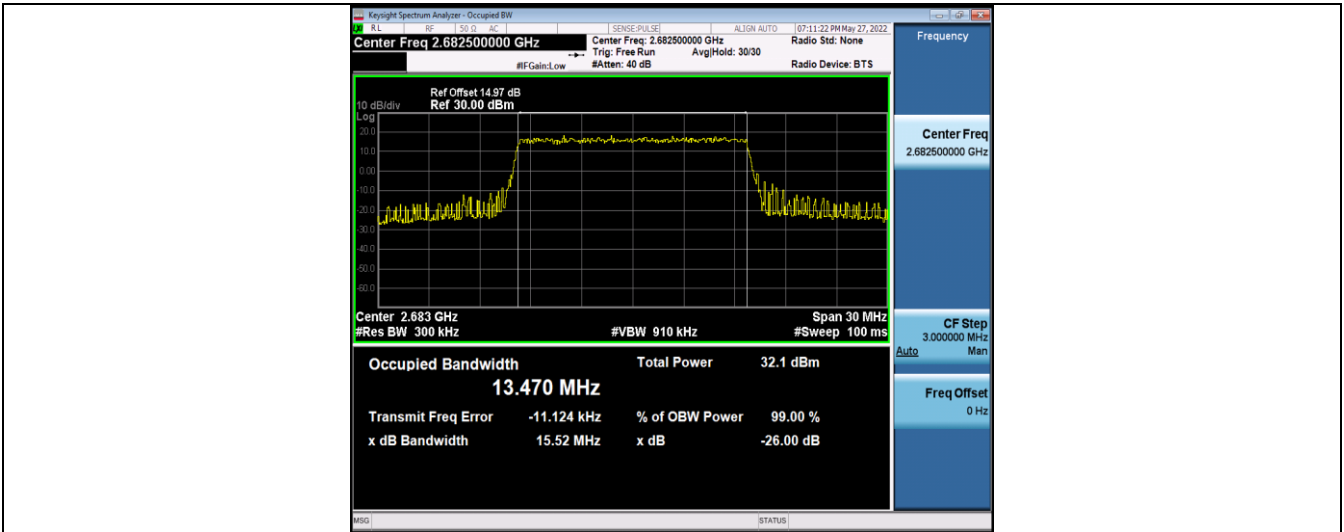

Band41-15MHz-16QAM-41515-75RB#0