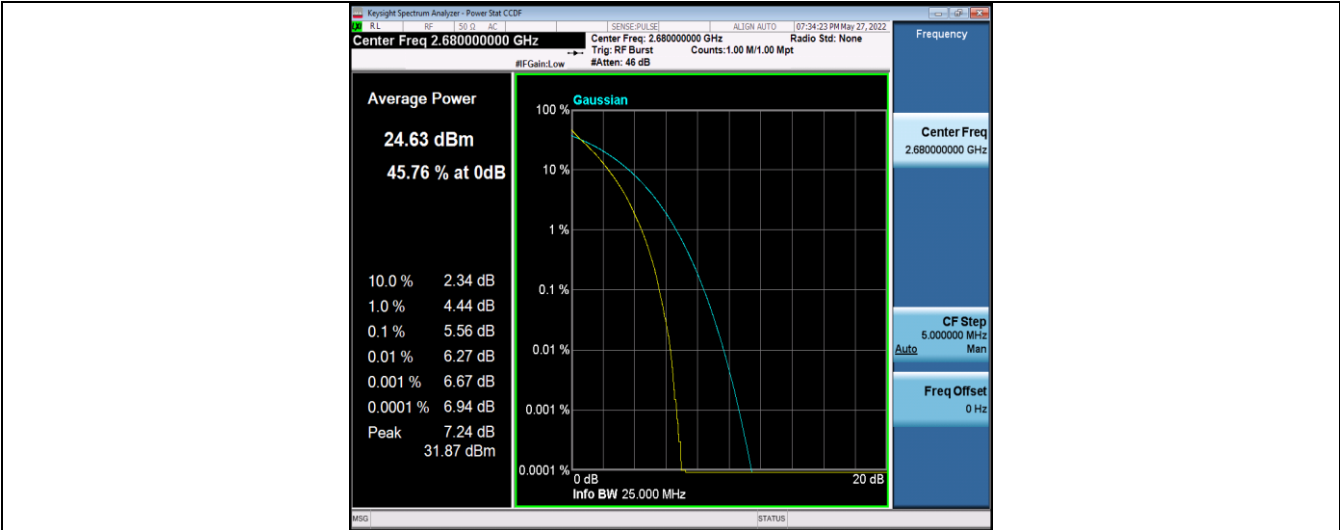

Band41-15MHz-QPSK-41515-75RB#0

Band41-15MHz-16QAM-39725-75RB#0

Band41-15MHz-16QAM-40620-75RB#0

Band41-15MHz-16QAM-41515-75RB#0

Band41-20MHz-QPSK-39750-100RB#0

Band41-20MHz-QPSK-40620-100RB#0

Band41-20MHz-QPSK-41490-100RB#0