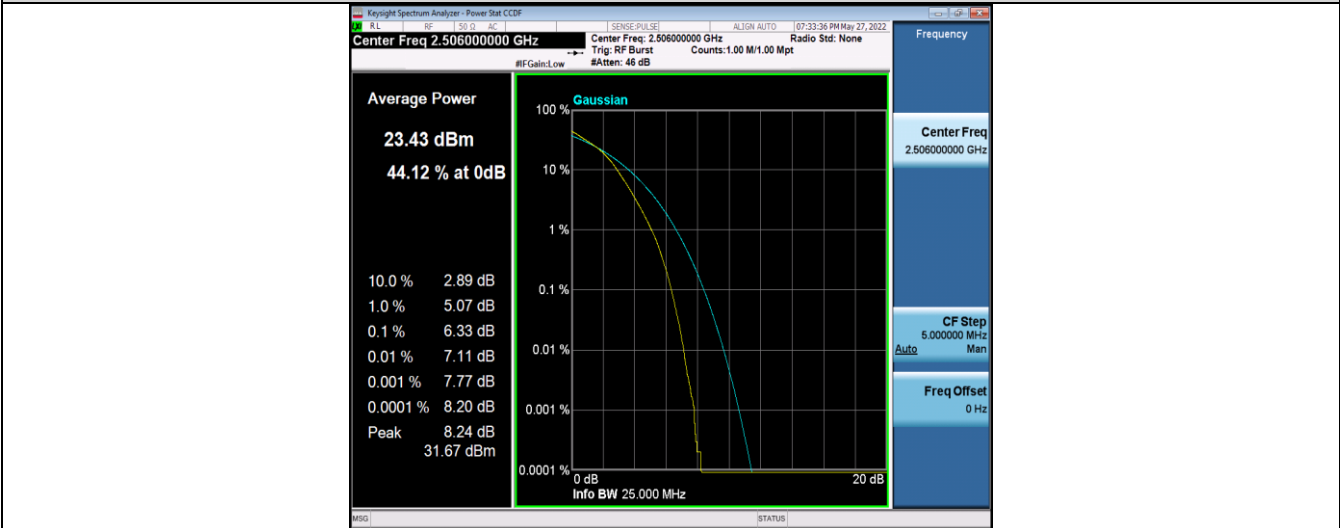

Band41-20MHz-16QAM-39750-100RB#0