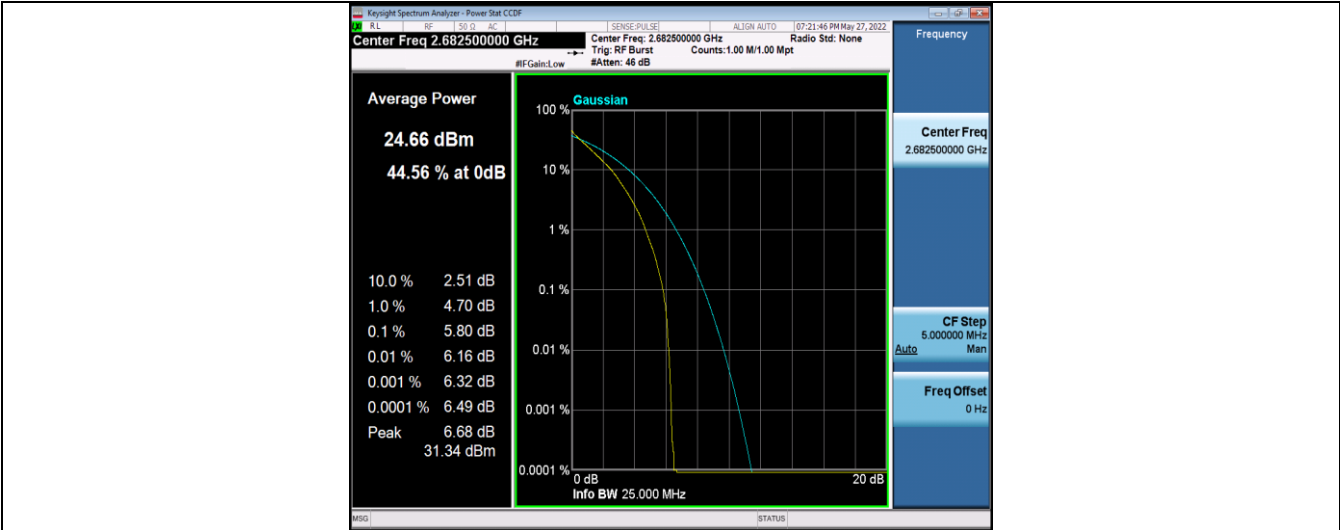

Band41-15MHz-QPSK-41515-75RB#0