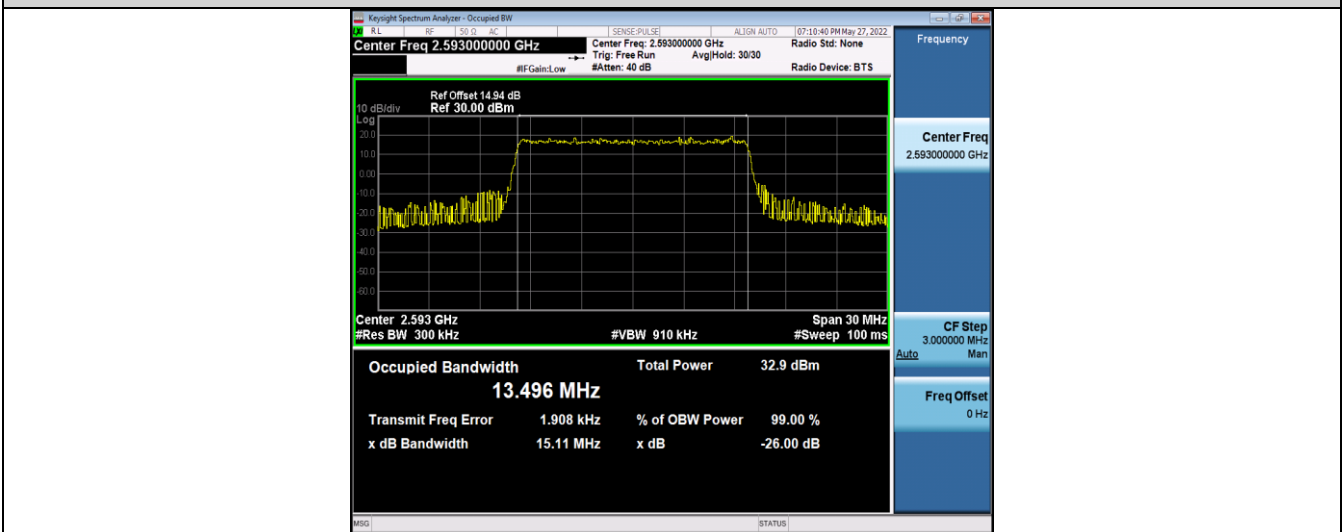

Band41-10MHz-16QAM-40620-50RB#0

Band41-10MHz-16QAM-41540-50RB#0

Band41-15MHz-QPSK-39725-75RB#0

Band41-15MHz-QPSK-40620-75RB#0

Band41-15MHz-QPSK-41515-75RB#0

Band41-15MHz-16QAM-39725-75RB#0

Band41-15MHz-16QAM-40620-75RB#0