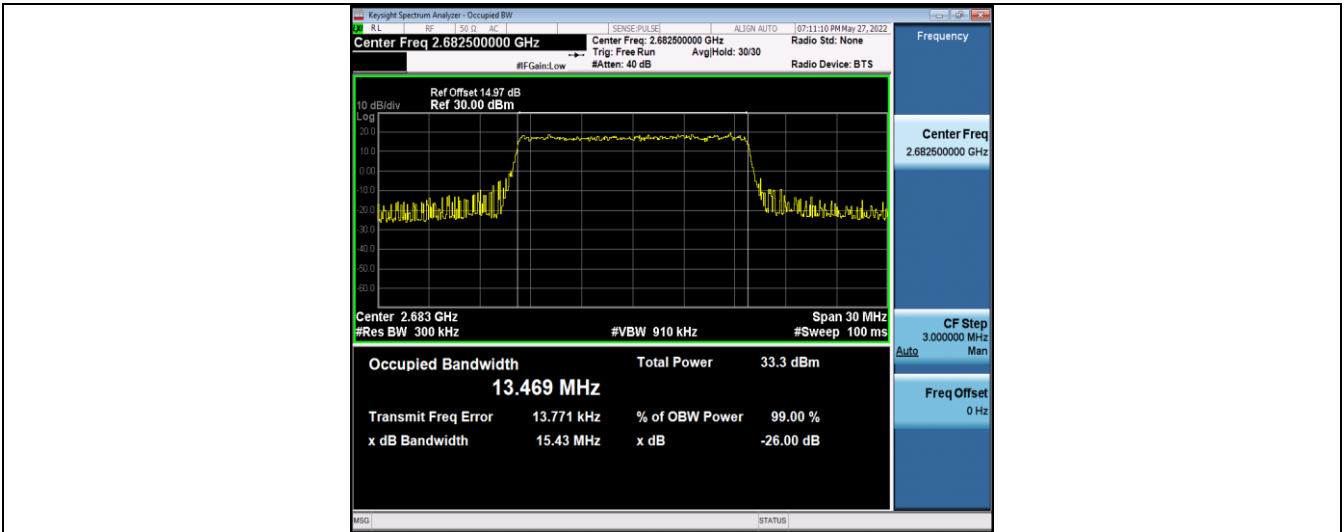

Band41-10MHz-16QAM-40620-50RB#0

Band41-10MHz-16QAM-41540-50RB#0

Band41-15MHz-QPSK-39725-75RB#0

Band41-15MHz-QPSK-40620-75RB#0

Band41-15MHz-QPSK-41515-75RB#0

Band41-15MHz-16QAM-39725-75RB#0

Band41-15MHz-16QAM-40620-75RB#0