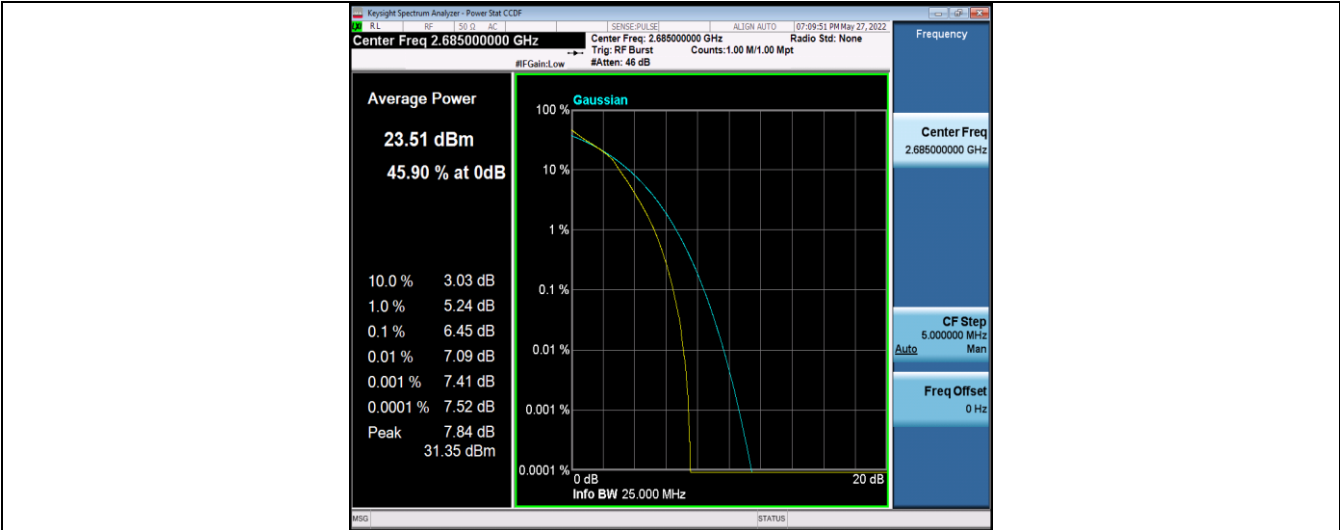

Band41-10MHz-QPSK-40620-50RB#0

Band41-10MHz-QPSK-41540-50RB#0

Band41-10MHz-16QAM-39700-50RB#0

Band41-10MHz-16QAM-40620-50RB#0

Band41-10MHz-16QAM-41540-50RB#0

Band41-15MHz-QPSK-39725-75RB#0

Band41-15MHz-QPSK-40620-75RB#0