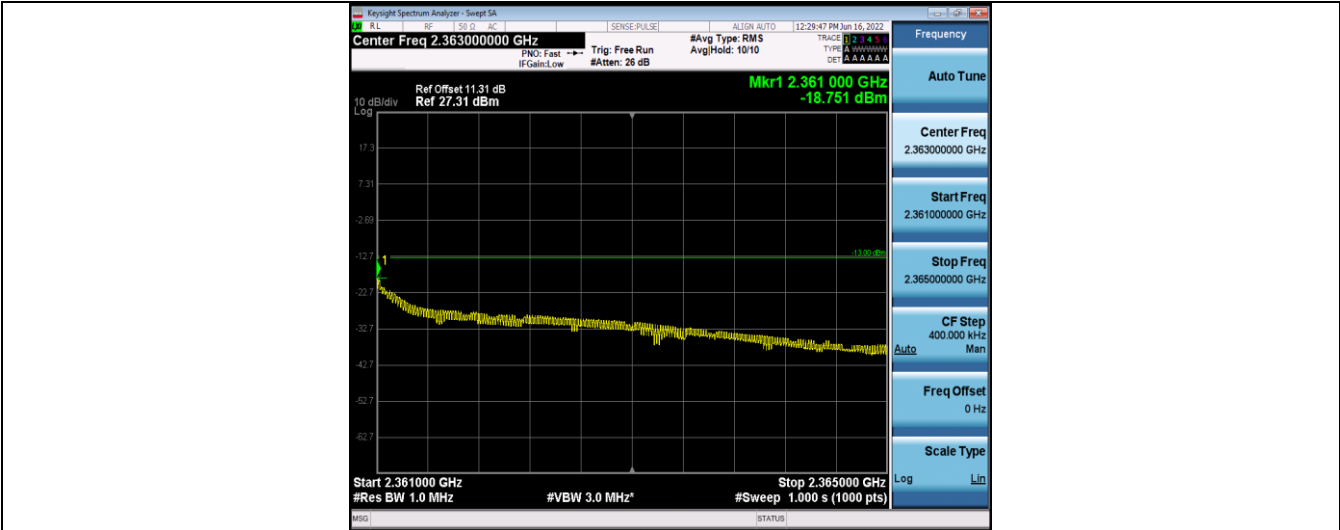

Band40-5MHz-16QAM-39225-25RB#0-Range11:2361~2365MHz

Band40-5MHz-16QAM-39225-25RB#0-Range12:2365~6000MHz