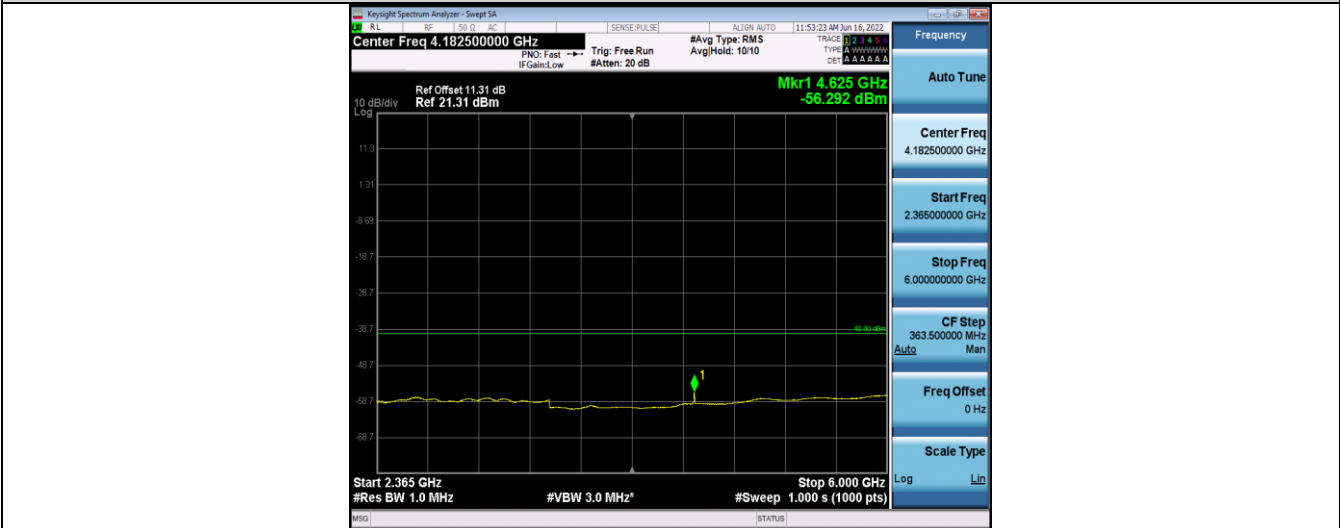

Band40-5MHz-16QAM-38775-25RB#0-Range12:2365~6000MHz

Band40-5MHz-16QAM-38775-25RB#0-Range13:6000~26500MHz