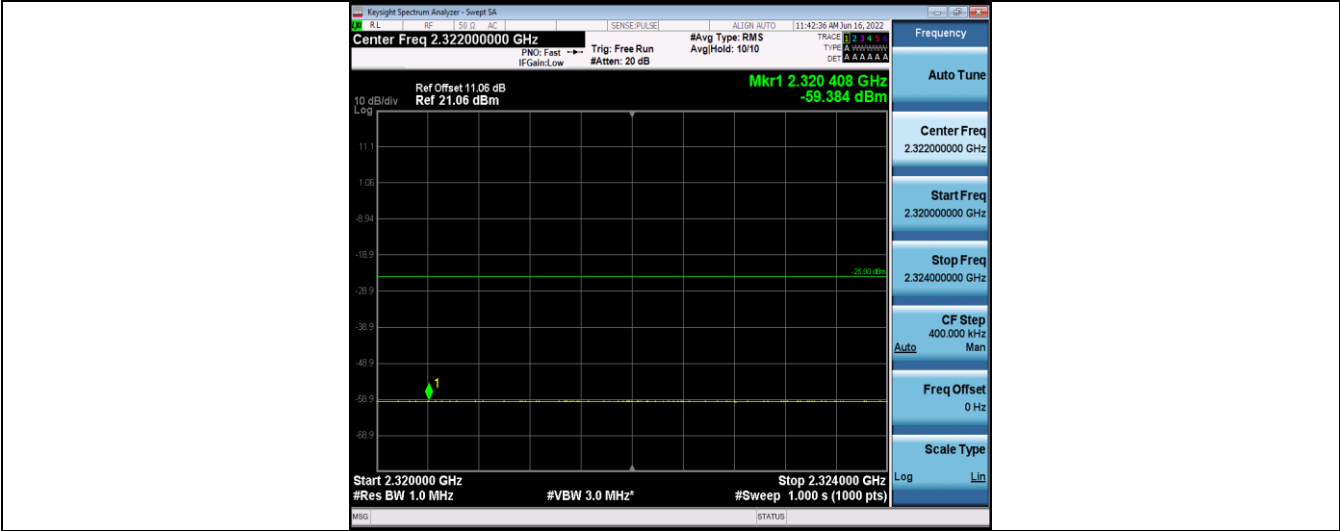

Band40-5MHz-16QAM-38750-25RB#0-Range7:2320~2324MHz

Band40-5MHz-16QAM-38750-25RB#0-Range8:2324~2328MHz