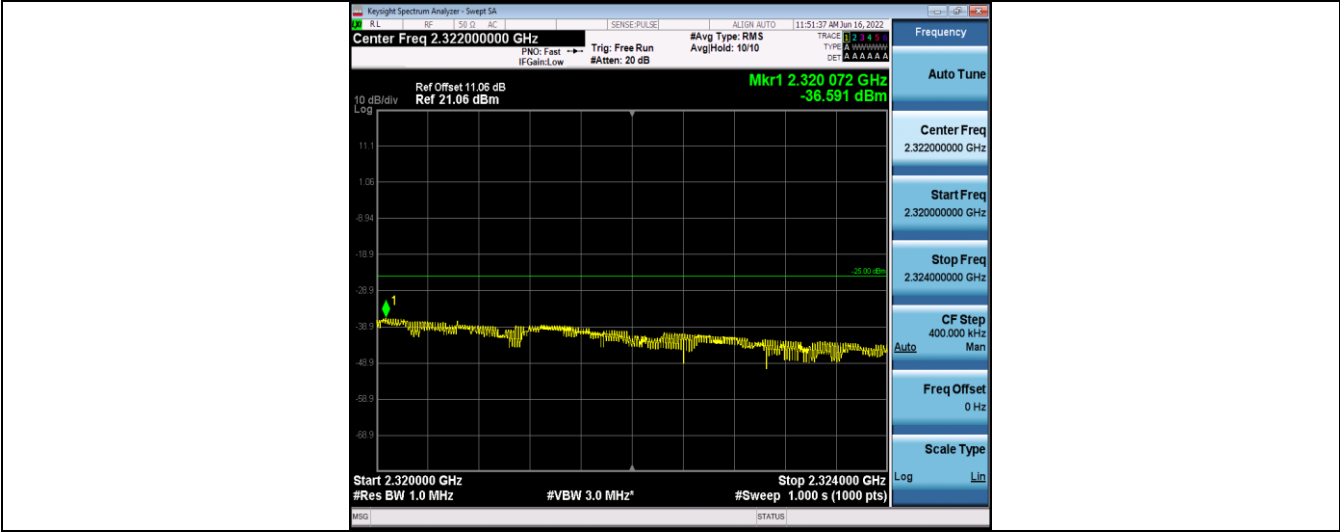

Band40-5MHz-16QAM-38775-25RB#0-Range7:2320~2324MHz

Band40-5MHz-16QAM-38775-25RB#0-Range8:2324~2328MHz