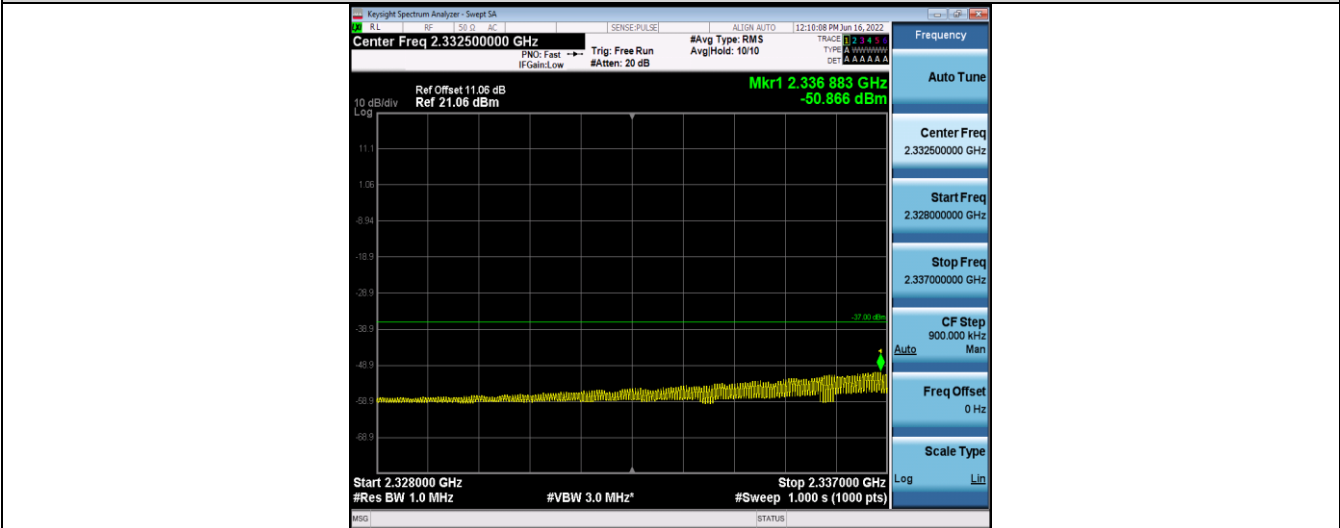

Band40-5MHz-16QAM-39175-25RB#0-Range8:2328~2337MHz

Band40-5MHz-16QAM-39175-25RB#0-Range9:2337~2341MHz