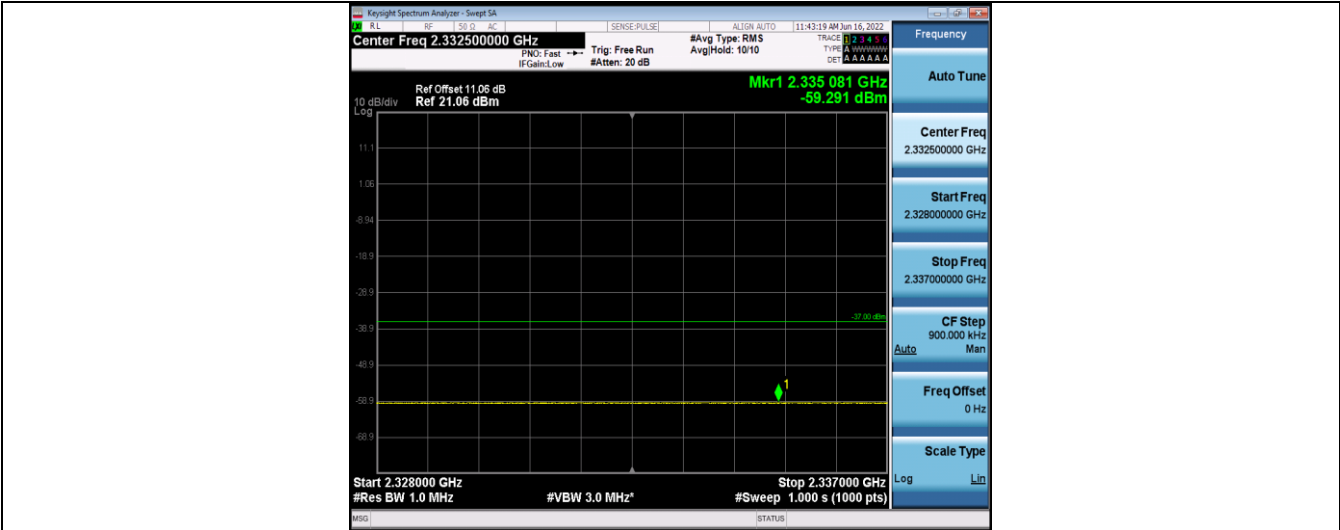

Band40-5MHz-16QAM-38750-25RB#0-Range6:2300~2305MHz

Band40-5MHz-16QAM-38750-25RB#0-Range7:2320~2324MHz

Band40-5MHz-16QAM-38750-25RB#0-Range8:2324~2328MHz

Band40-5MHz-16QAM-38750-25RB#0-Range9:2328~2337MHz