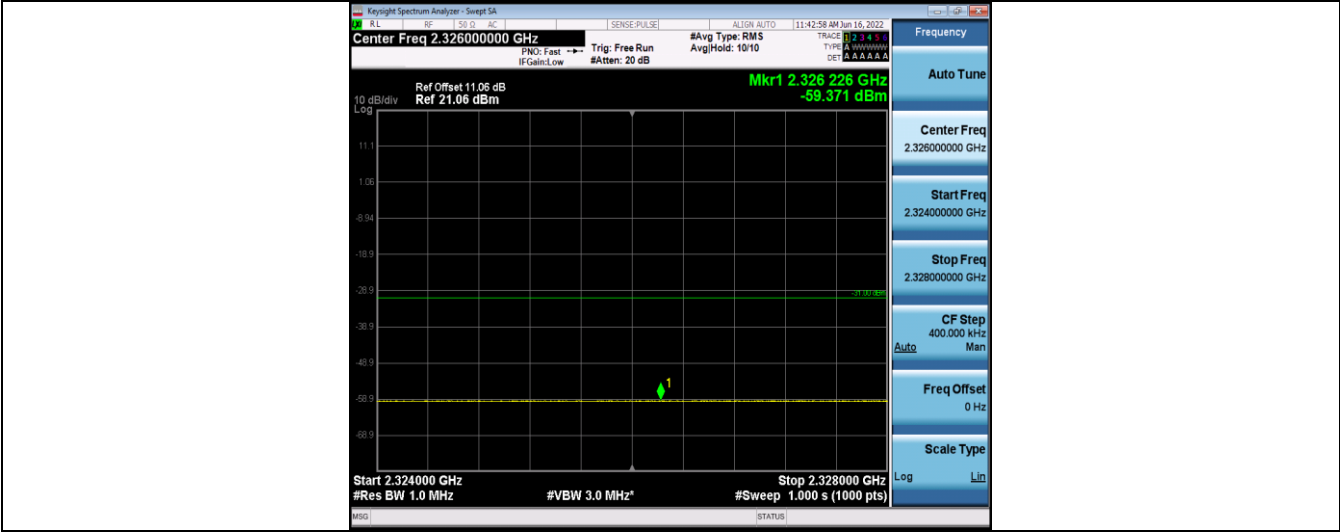

Band40-5MHz-16QAM-38750-25RB#0-Range8:2324~2328MHz

Band40-5MHz-16QAM-38750-25RB#0-Range9:2328~2337MHz