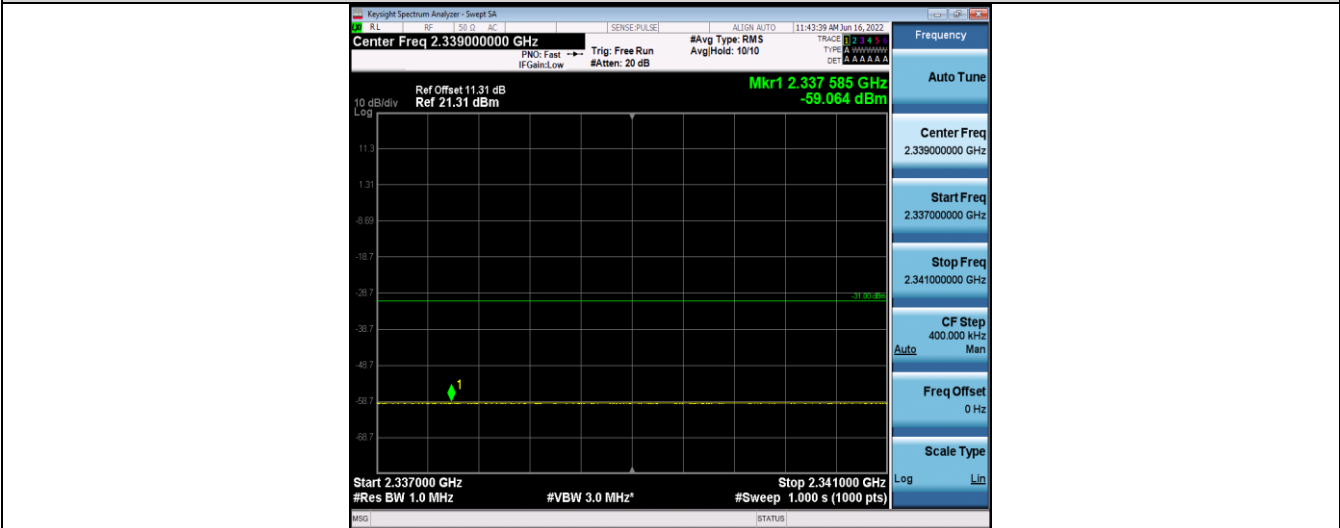

Band40-5MHz-16QAM-38750-25RB#0-Range10:2337~2341MHz

Band40-5MHz-16QAM-38750-25RB#0-Range11:2341~2345MHz