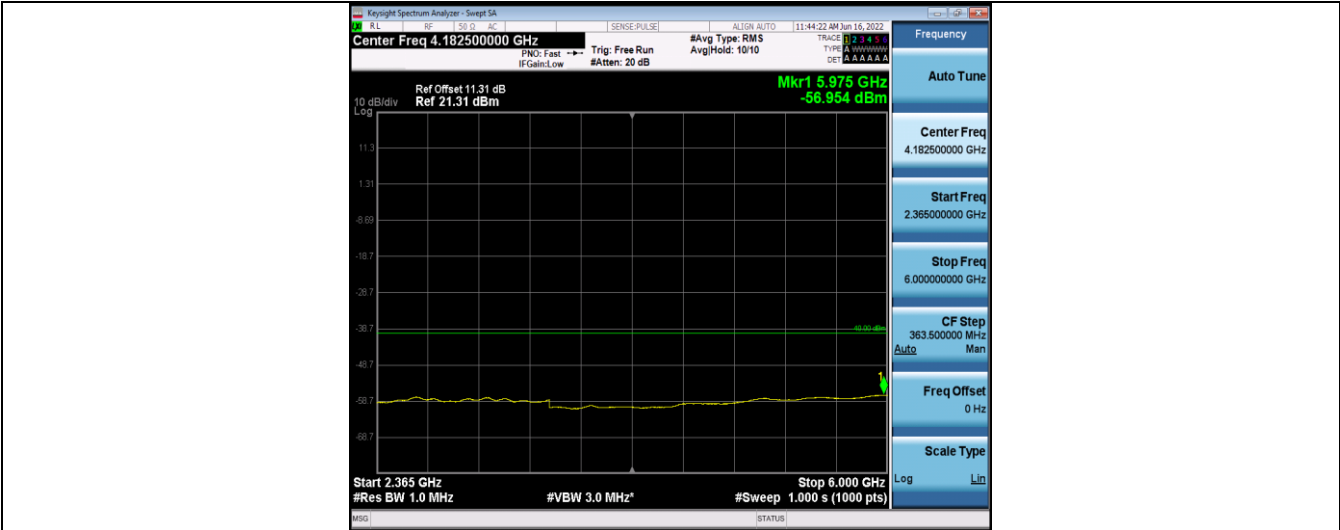

Band40-5MHz-16QAM-38750-25RB#0-Range12:2365~6000MHz

Band40-5MHz-16QAM-38750-25RB#0-Range13:6000~26500MHz