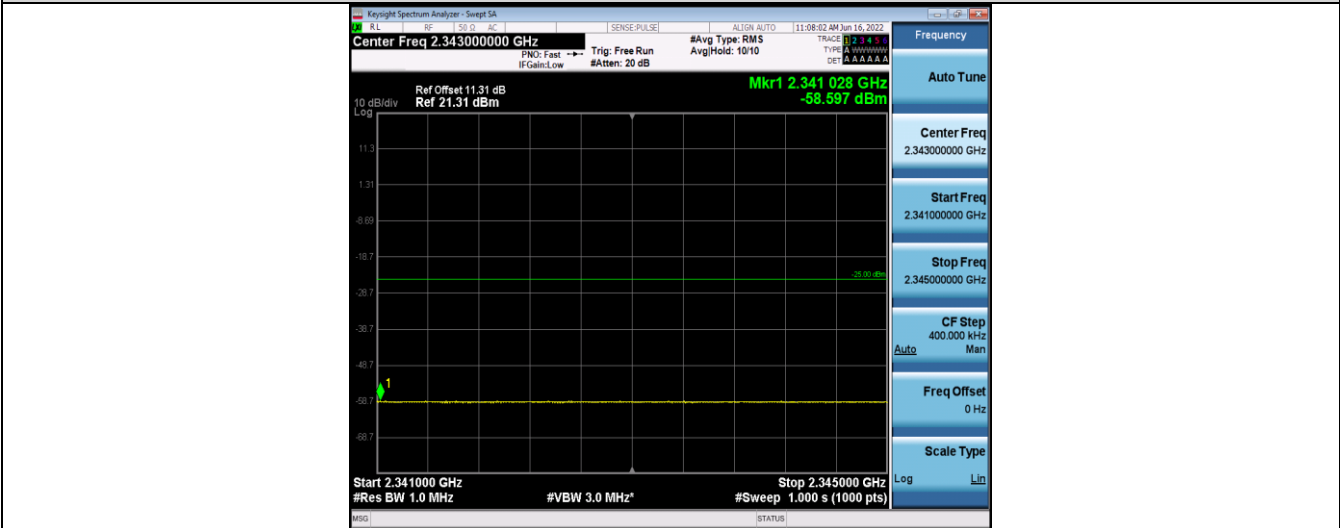

Band40-5MHz-16QAM-38725-25RB#0-Range11:2341~2345MHz

Band40-5MHz-16QAM-38725-25RB#0-Range12:2365~6000MHz