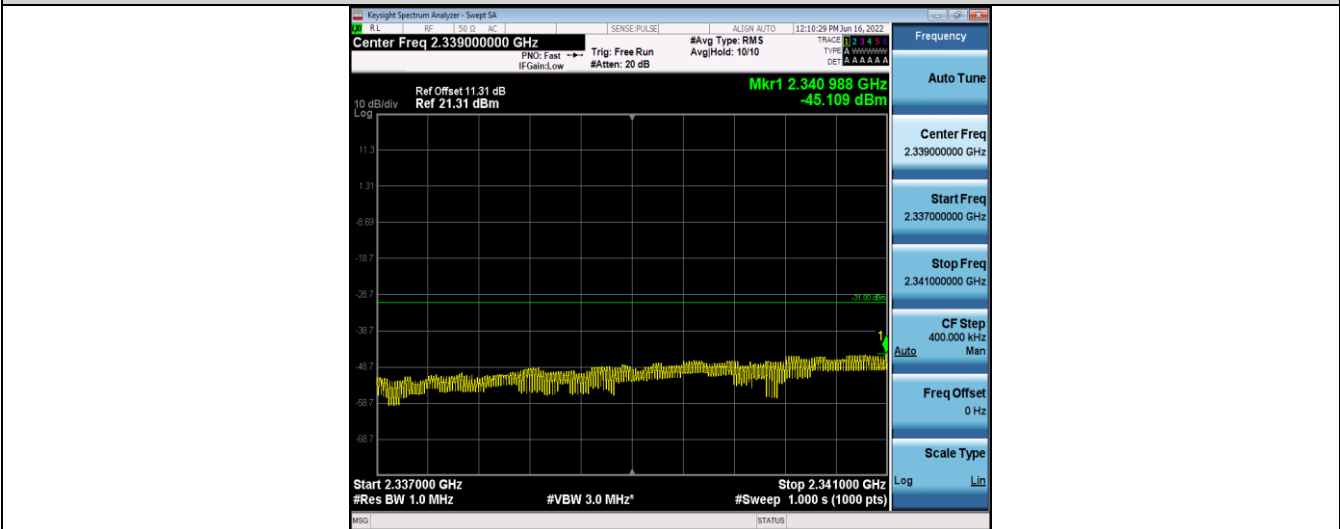

Band40-5MHz-16QAM-39175-25RB#0-Range6:2320~2324MHz

Band40-5MHz-16QAM-39175-25RB#0-Range7:2324~2328MHz

Band40-5MHz-16QAM-39175-25RB#0-Range8:2328~2337MHz

Band40-5MHz-16QAM-39175-25RB#0-Range9:2337~2341MHz