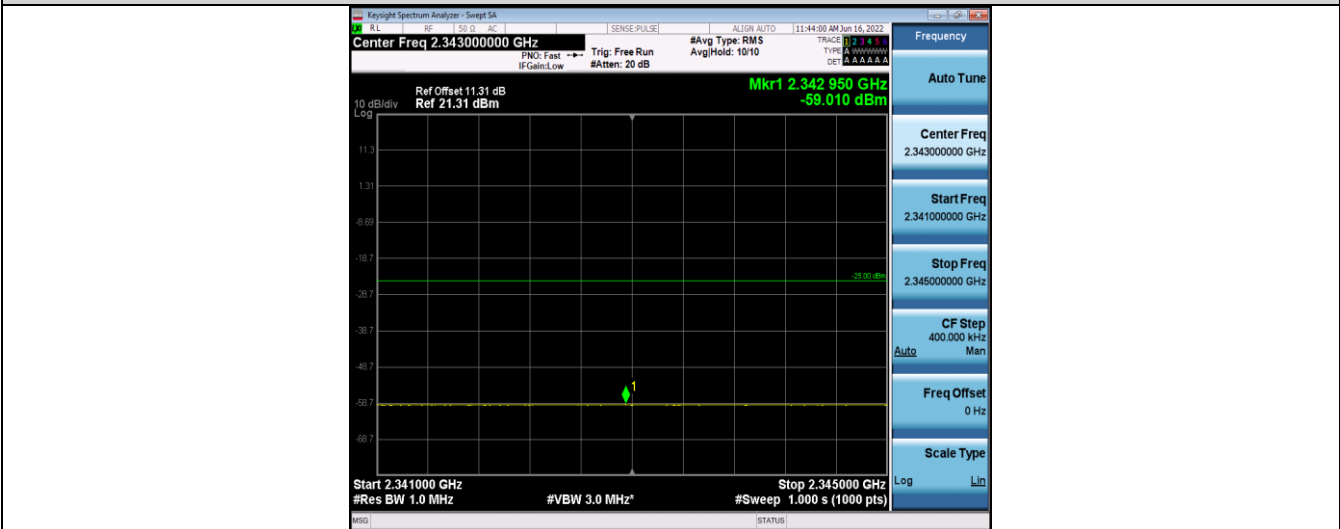

Band40-5MHz-16QAM-38750-25RB#0-Range11:2341~2345MHz

Band40-5MHz-16QAM-38750-25RB#0-Range12:2365~6000MHz