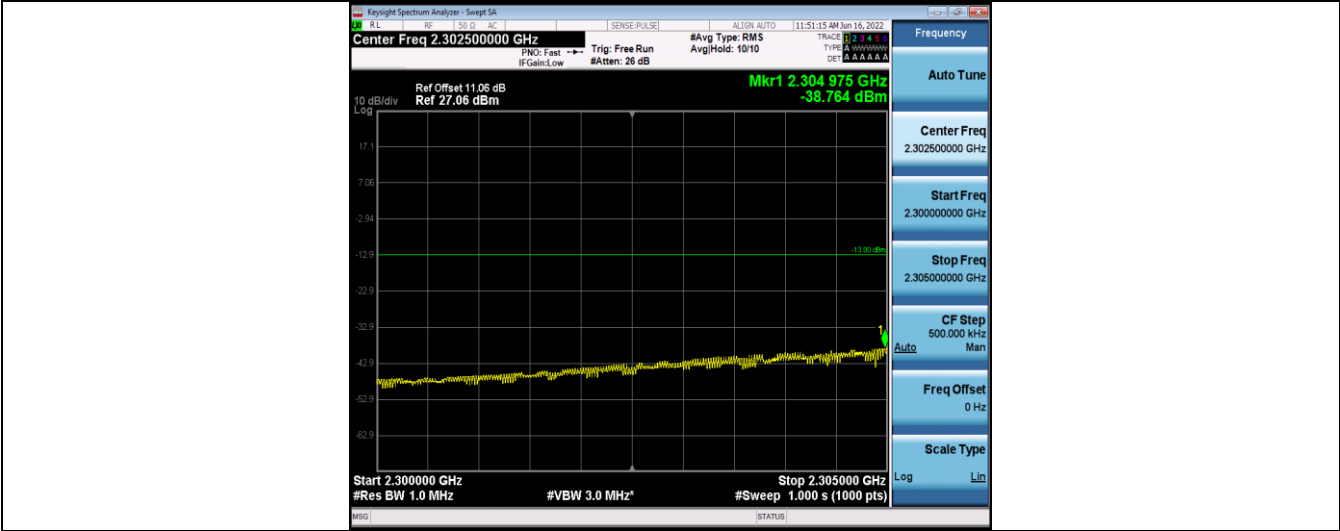

Band40-5MHz-16QAM-38775-25RB#0-Range6:2300~2305MHz

Band40-5MHz-16QAM-38775-25RB#0-Range7:2320~2324MHz