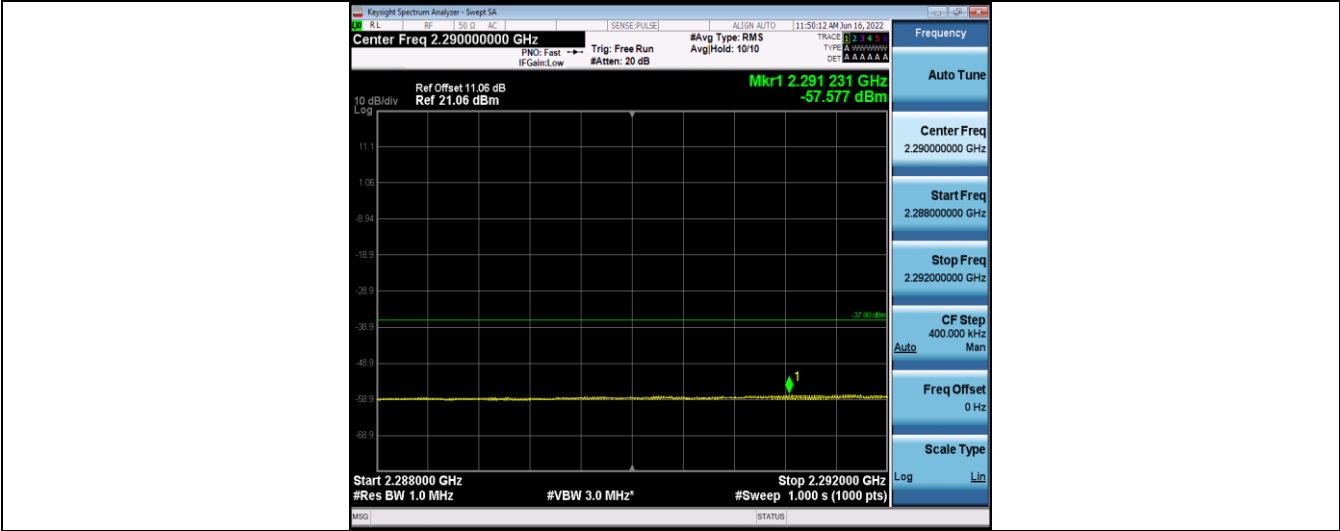

Band40-5MHz-16QAM-38775-25RB#0-Range3:2288~2292MHz

Band40-5MHz-16QAM-38775-25RB#0-Range4:2292~2296MHz