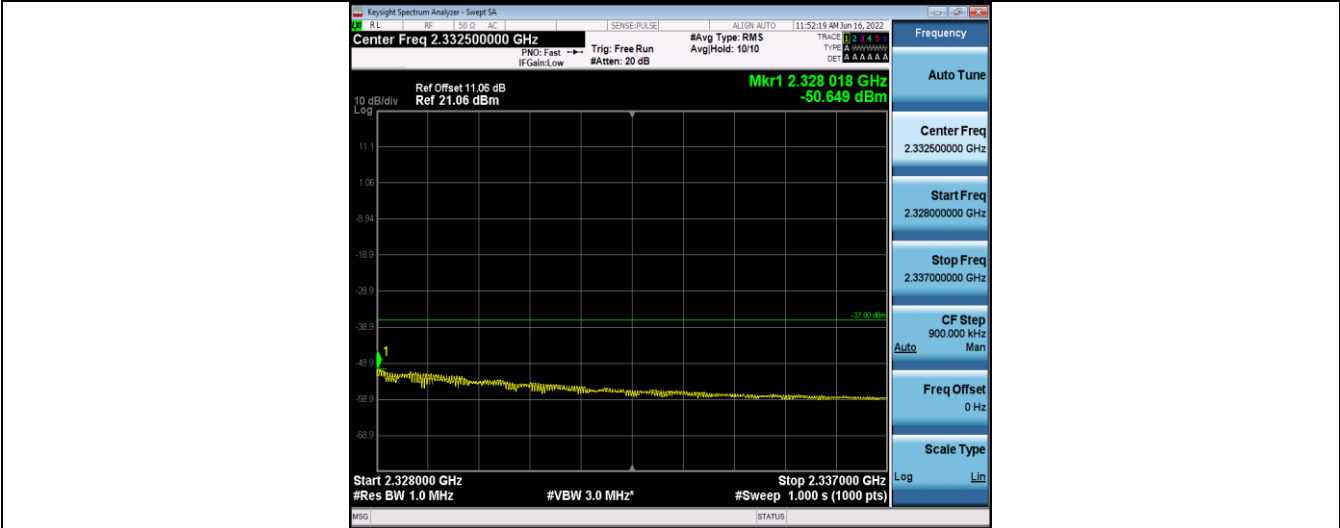

Band40-5MHz-16QAM-38775-25RB#0-Range6:2300~2305MHz

Band40-5MHz-16QAM-38775-25RB#0-Range7:2320~2324MHz

Band40-5MHz-16QAM-38775-25RB#0-Range8:2324~2328MHz

Band40-5MHz-16QAM-38775-25RB#0-Range9:2328~2337MHz