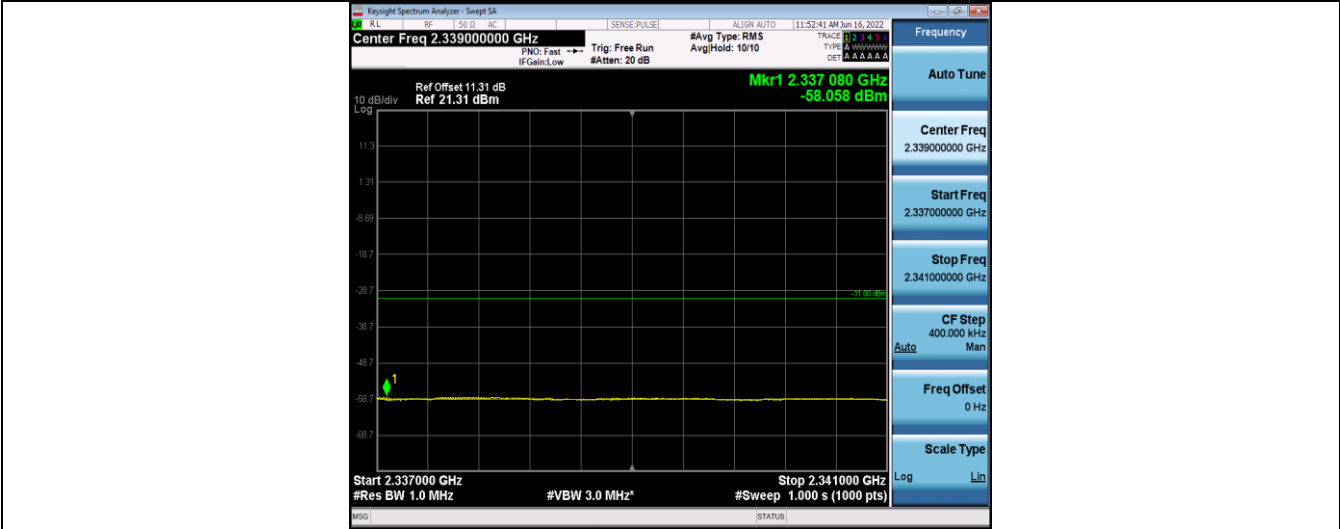

Band40-5MHz-16QAM-38775-25RB#0-Range10:2337~2341MHz

Band40-5MHz-16QAM-38775-25RB#0-Range11:2341~2345MHz