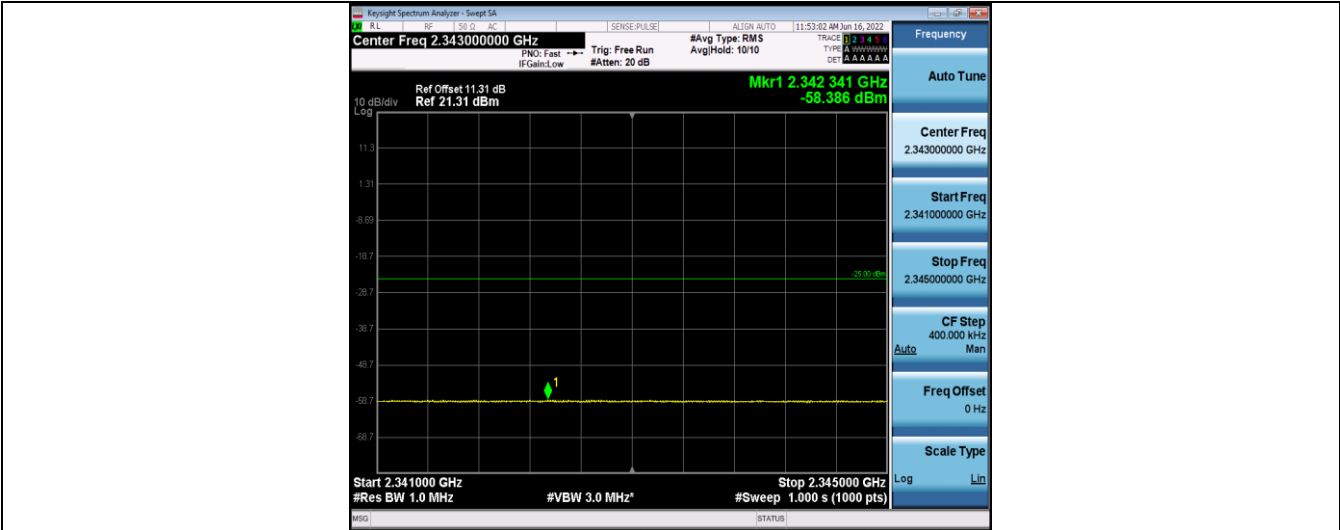

Band40-5MHz-16QAM-38775-25RB#0-Range11:2341~2345MHz

Band40-5MHz-16QAM-38775-25RB#0-Range12:2365~6000MHz