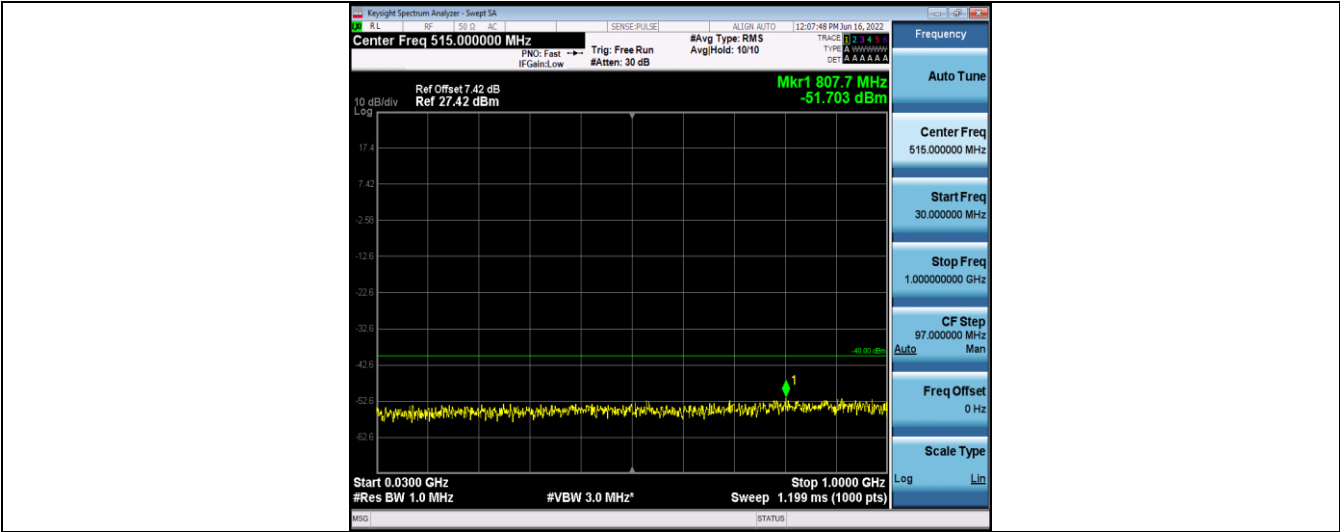

Band40-5MHz-16QAM-39175-25RB#0-Range1:30~1000MHz

Band40-5MHz-16QAM-39175-25RB#0-Range2:1000~2288MHz