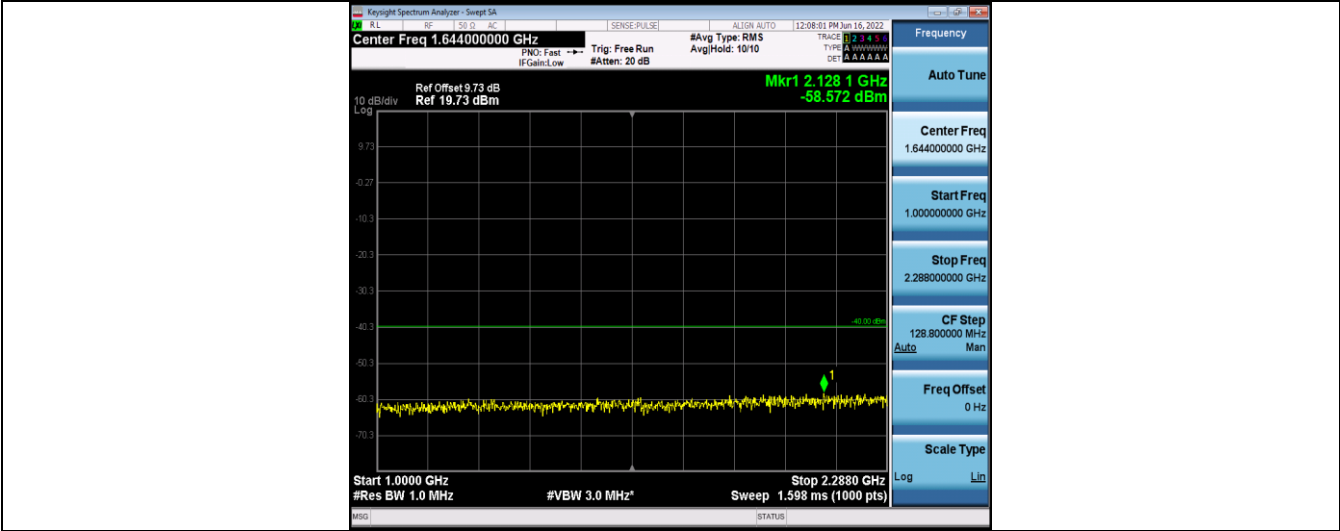

Band40-5MHz-16QAM-39175-25RB#0-Range2:1000~2288MHz

Band40-5MHz-16QAM-39175-25RB#0-Range3:2288~2292MHz