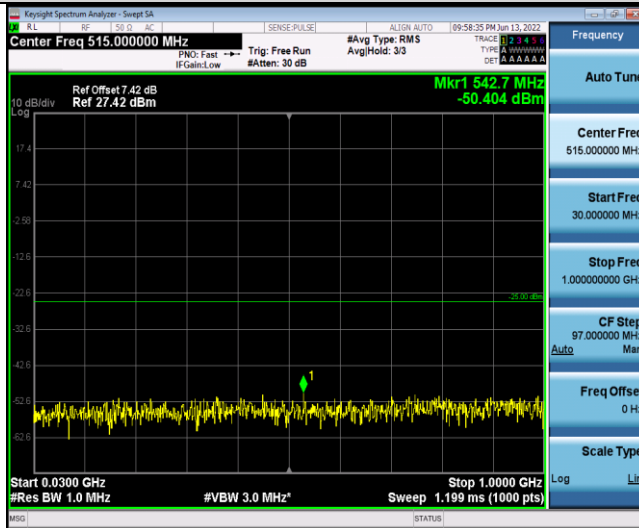

Band38-20MHz-16QAM-38150-100RB#0-Range1:30~1000MHz