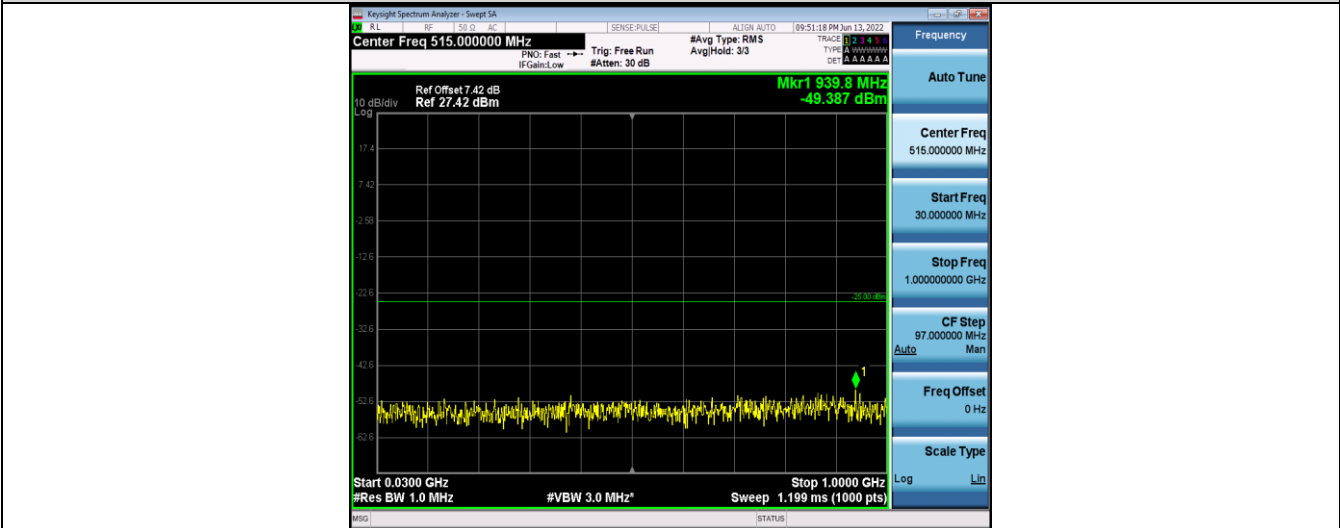

Band38-15MHz-16QAM-37825-75RB#0-Range1:30~1000MHz

Band38-15MHz-16QAM-37825-75RB#0-Range2:1000~6000MHz

Band38-15MHz-16QAM-37825-75RB#0-Range3:6000~27000MHz

Band38-15MHz-16QAM-38000-75RB#0-Range1:30~1000MHz

Band38-15MHz-16QAM-38000-75RB#0-Range2:1000~6000MHz

Band38-15MHz-16QAM-38000-75RB#0-Range3:6000~27000MHz

Band38-15MHz-16QAM-38175-75RB#0-Range1:30~1000MHz

Band38-15MHz-16QAM-38175-75RB#0-Range2:1000~6000MHz