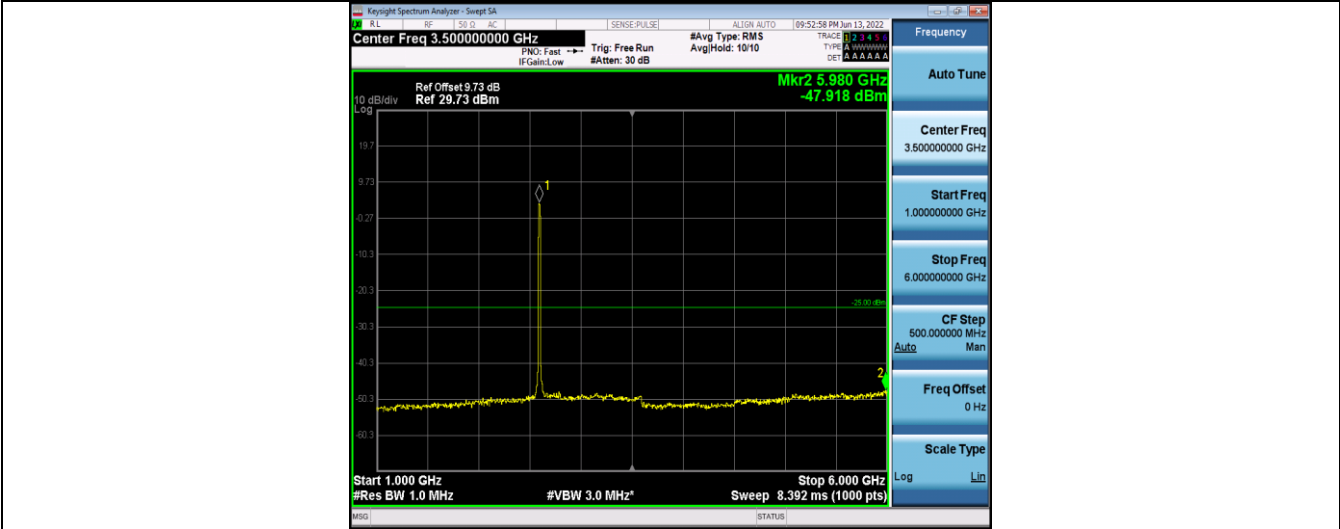

Band38-15MHz-16QAM-37825-75RB#0-Range1:30~1000MHz

Band38-15MHz-16QAM-37825-75RB#0-Range2:1000~6000MHz

Band38-15MHz-16QAM-37825-75RB#0-Range3:6000~27000MHz

Band38-15MHz-16QAM-38000-75RB#0-Range1:30~1000MHz

Band38-15MHz-16QAM-38000-75RB#0-Range2:1000~6000MHz

Band38-15MHz-16QAM-38000-75RB#0-Range3:6000~27000MHz

Band38-15MHz-16QAM-38175-75RB#0-Range1:30~1000MHz

Band38-15MHz-16QAM-38175-75RB#0-Range2:1000~6000MHz