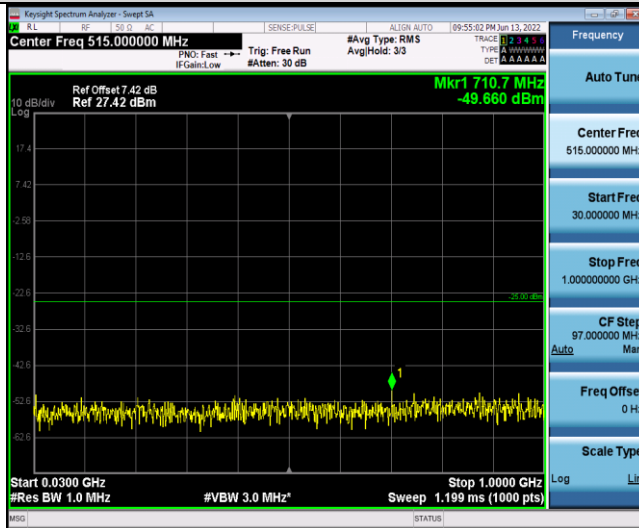

Band38-20MHz-QPSK-37850-100RB#0-Range1:30~1000MHz