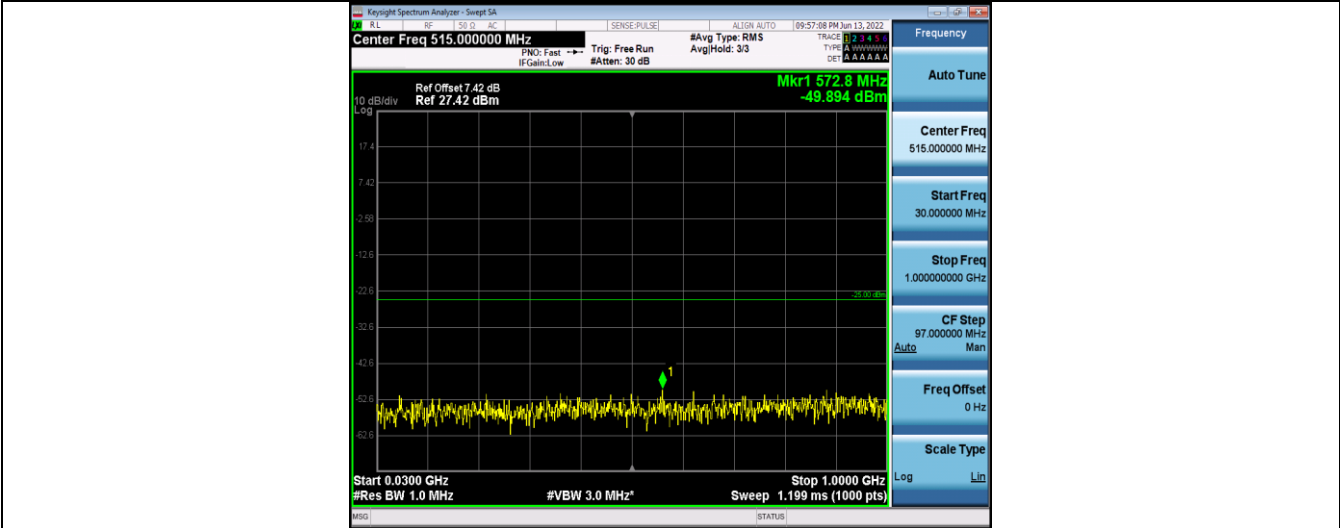

Band38-20MHz-16QAM-38000-100RB#0-Range1:30~1000MHz