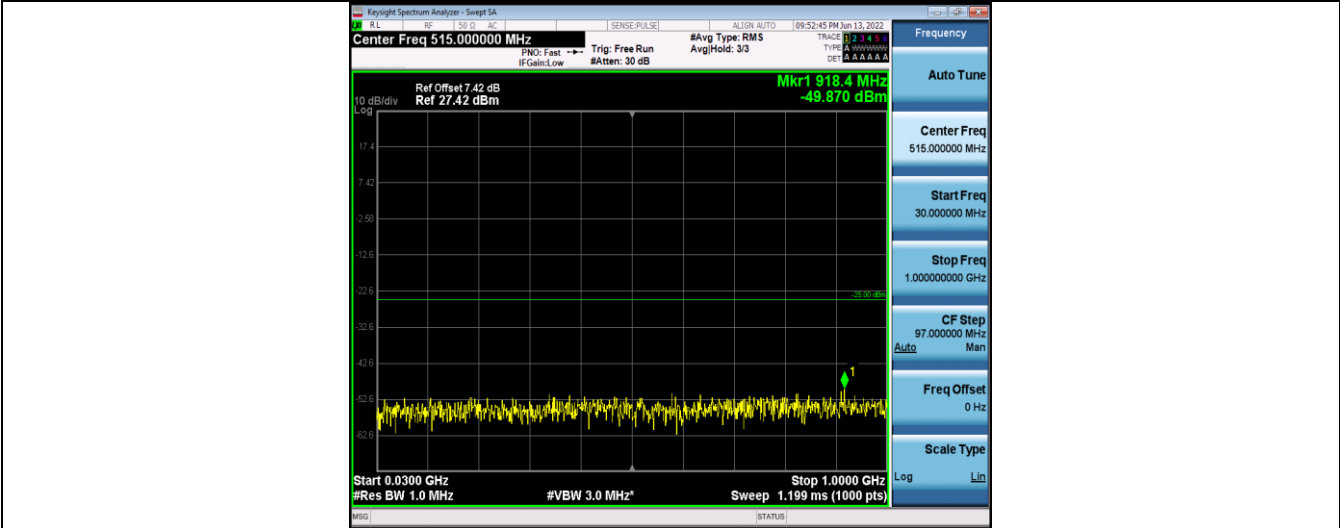

Band38-15MHz-16QAM-37825-75RB#0-Range1:30~1000MHz

Band38-15MHz-16QAM-37825-75RB#0-Range2:1000~6000MHz

Band38-15MHz-16QAM-37825-75RB#0-Range3:6000~27000MHz

Band38-15MHz-16QAM-38000-75RB#0-Range1:30~1000MHz