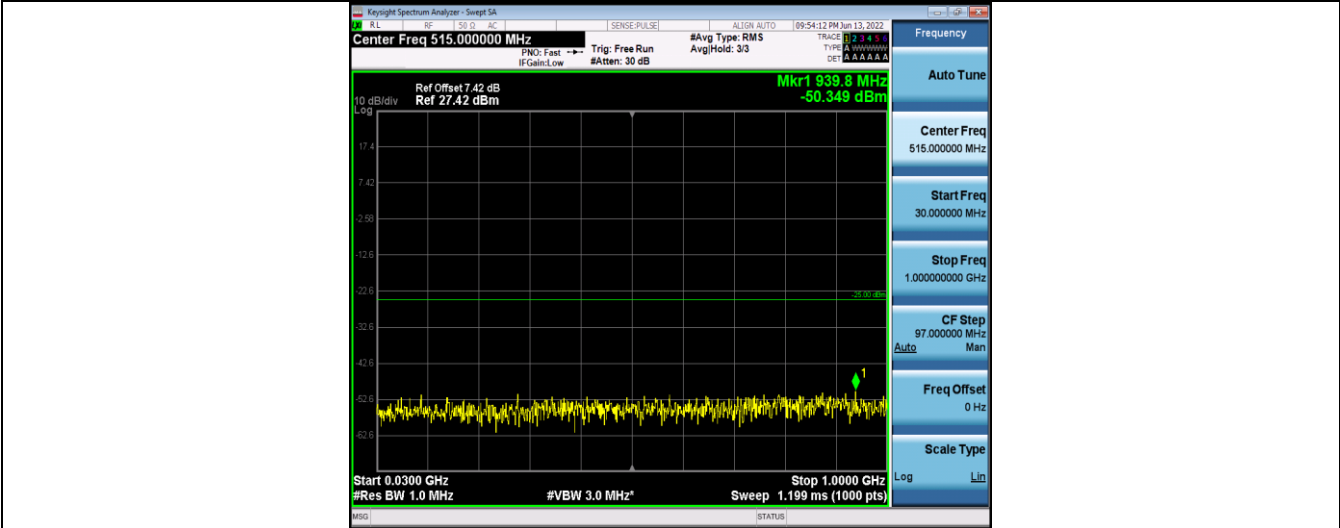

Band38-15MHz-16QAM-38175-75RB#0-Range1:30~1000MHz