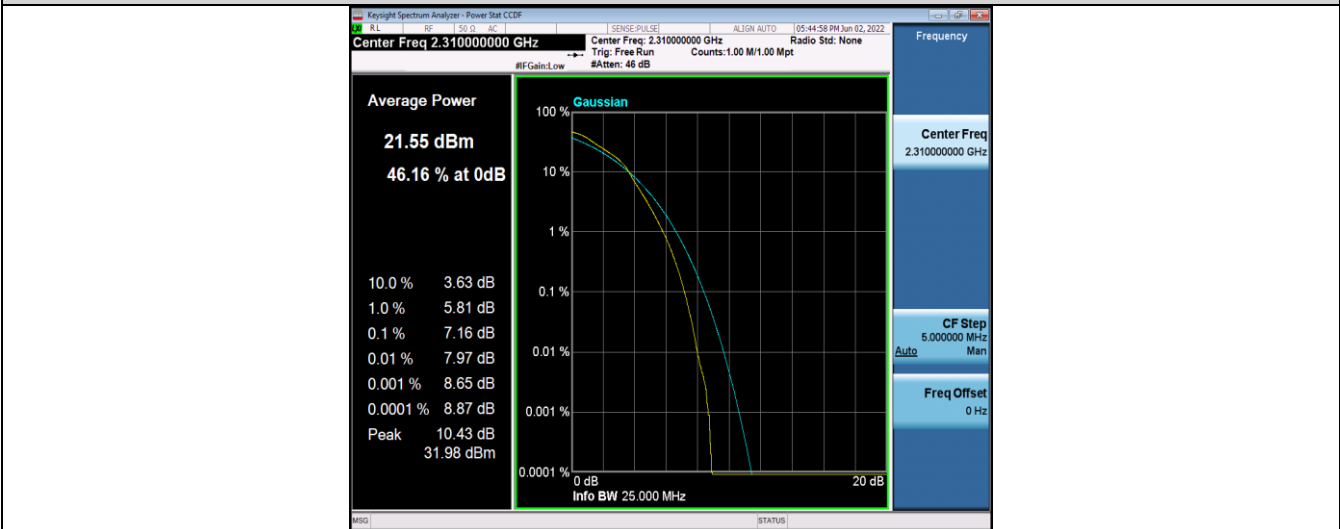

### Test Graphs

Band30-5MHz-QPSK-27685-25RB#0

Band30-5MHz-QPSK-27710-25RB#0

Band30-5MHz-QPSK-27735-25RB#0

Band30-5MHz-16QAM-27685-25RB#0

Band30-5MHz-16QAM-27710-25RB#0

Band30-5MHz-16QAM-27735-25RB#0

Band30-10MHz-QPSK-27710-50RB#0