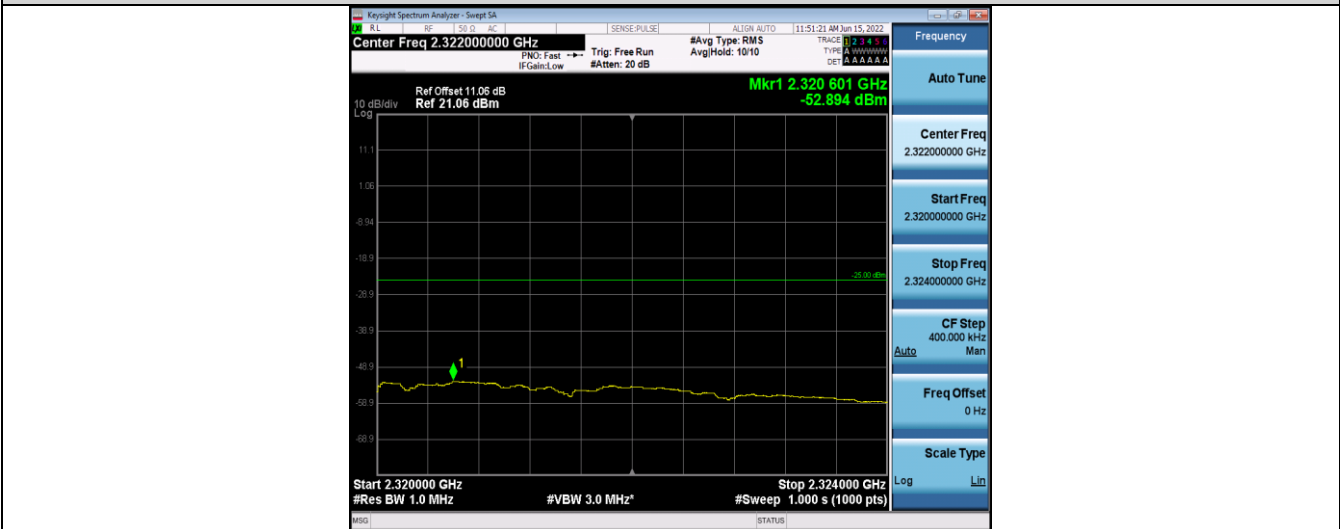

Band30-5MHz-QPSK-27735-25RB#0-Range7:2320~2324MHz

Band30-5MHz-QPSK-27735-25RB#0-Range8:2324~2328MHz