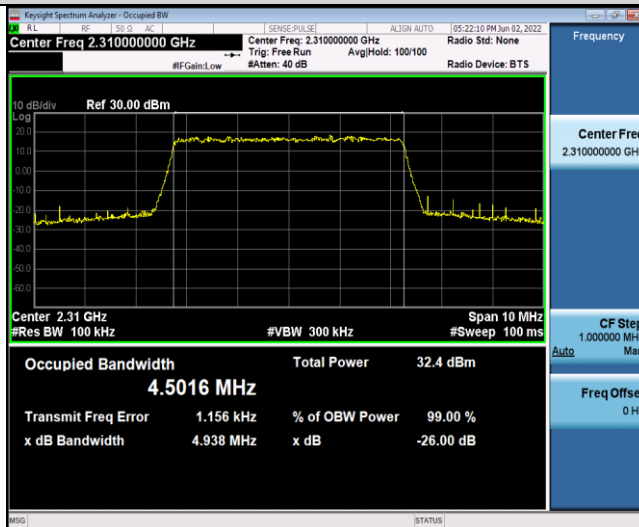

Band30-5MHz-QPSK-27710-25RB#0