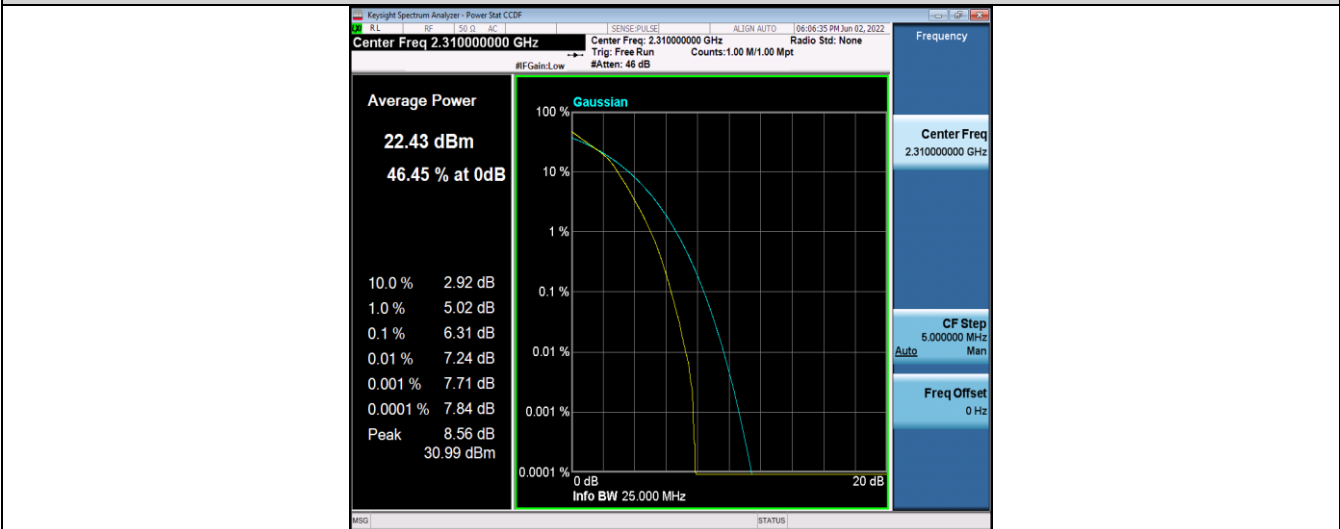

Band30-10MHz-16QAM-27710-50RB#0