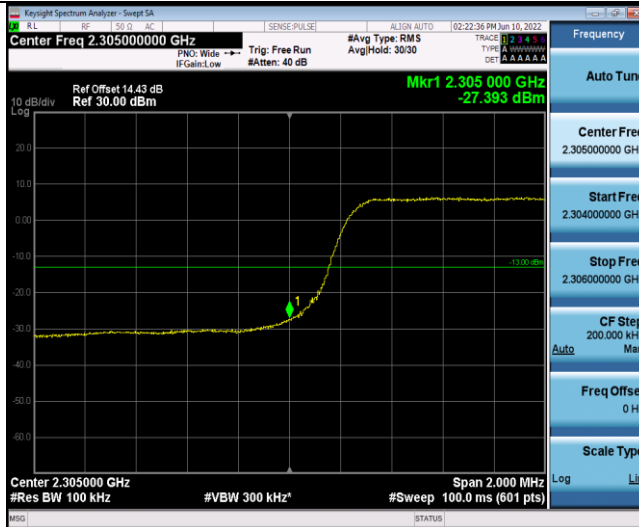

### Test Graphs

Band30-5MHz-QPSK-27685-25RB#0

Band30-5MHz-QPSK-27735-25RB#0

Band30-5MHz-16QAM-27685-25RB#0

Band30-5MHz-16QAM-27735-25RB#0

Band30-10MHz-QPSK-27710-50RB#0

Band30-10MHz-16QAM-27710-50RB#0

## Appendix E: Conducted Spurious Emission