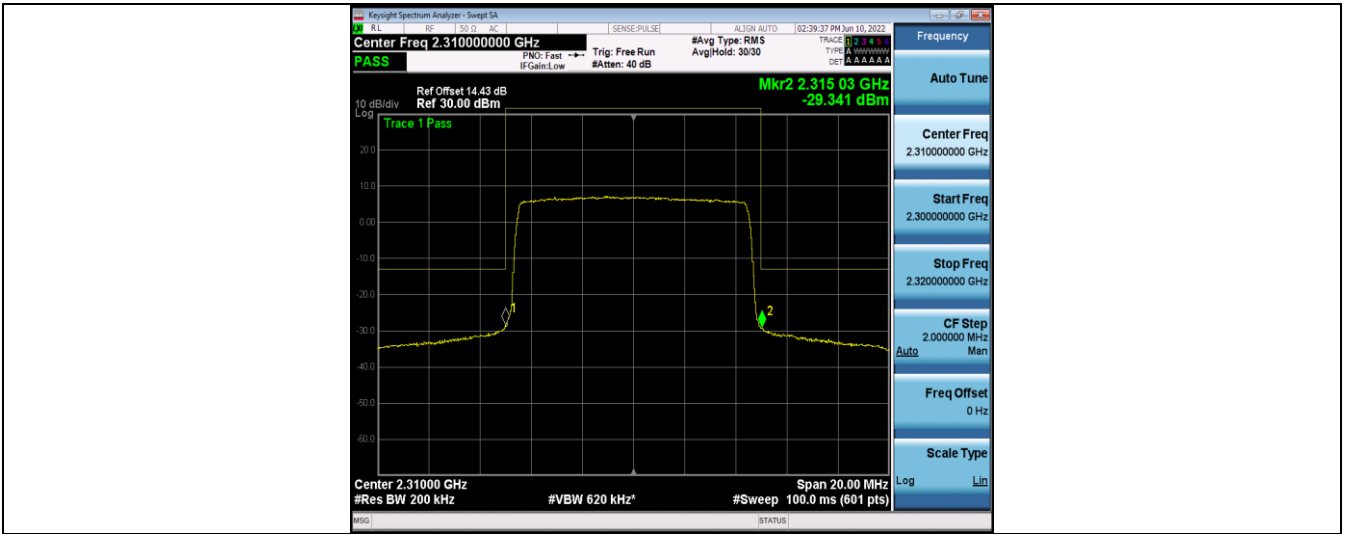

### Test Graphs

Band30-5MHz-QPSK-27685-25RB#0

Band30-5MHz-QPSK-27735-25RB#0

Band30-5MHz-16QAM-27685-25RB#0

Band30-5MHz-16QAM-27735-25RB#0

Band30-10MHz-QPSK-27710-50RB#0

Band30-10MHz-16QAM-27710-50RB#0

## Appendix E: Conducted Spurious Emission