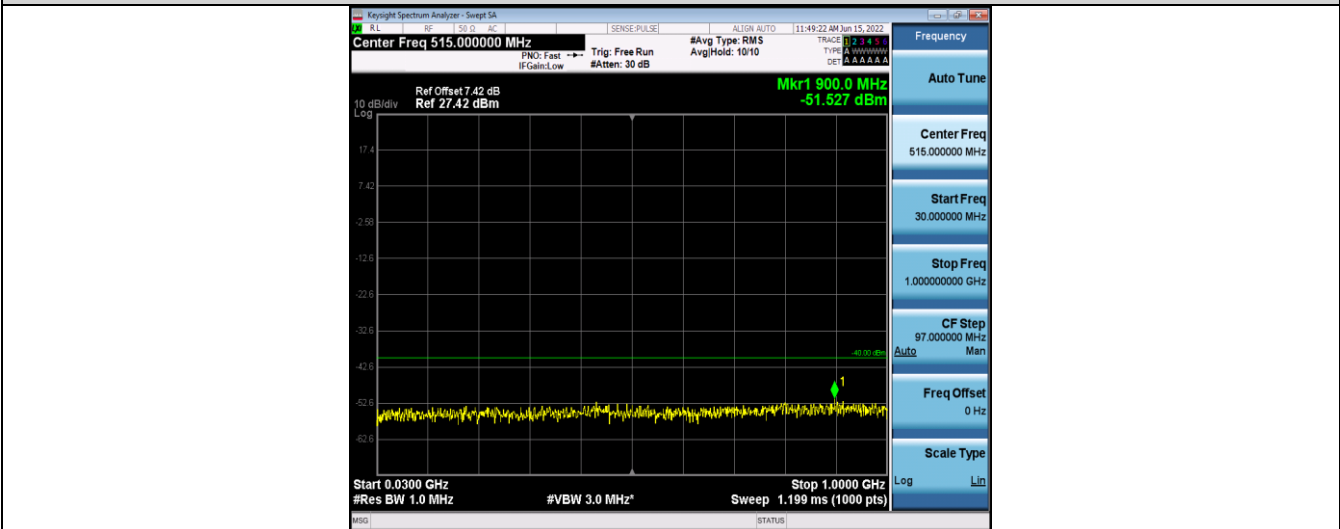

Band30-5MHz-QPSK-27735-25RB#0-Range1:30~1000MHz