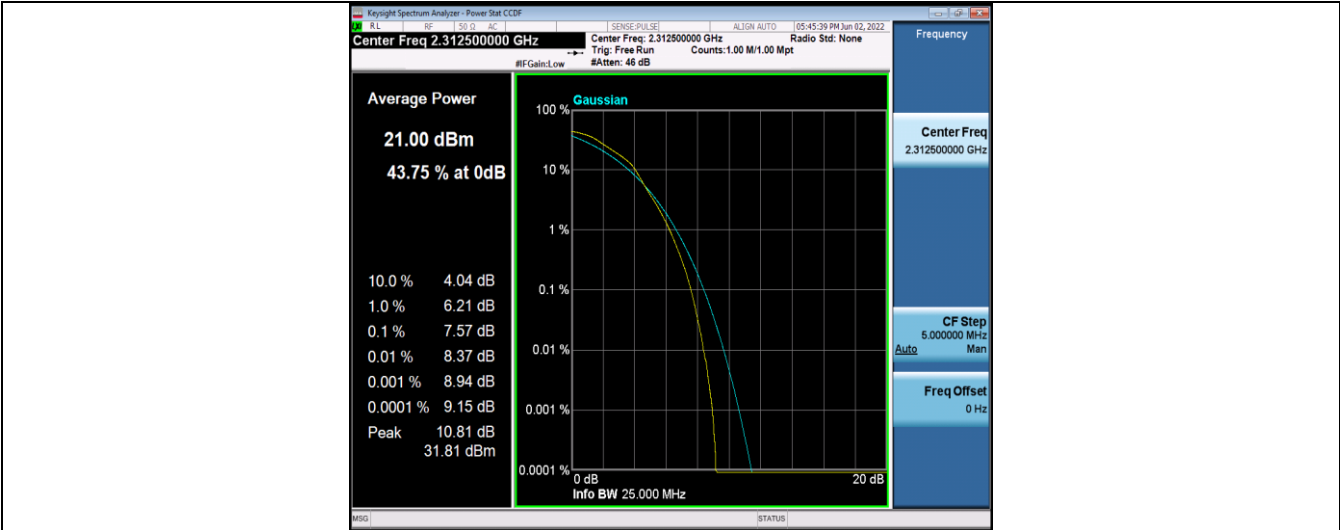

### Test Graphs

Band30-5MHz-QPSK-27685-25RB#0

Band30-5MHz-QPSK-27710-25RB#0

Band30-5MHz-QPSK-27735-25RB#0

Band30-5MHz-16QAM-27685-25RB#0

Band30-5MHz-16QAM-27710-25RB#0

Band30-5MHz-16QAM-27735-25RB#0

Band30-10MHz-QPSK-27710-50RB#0