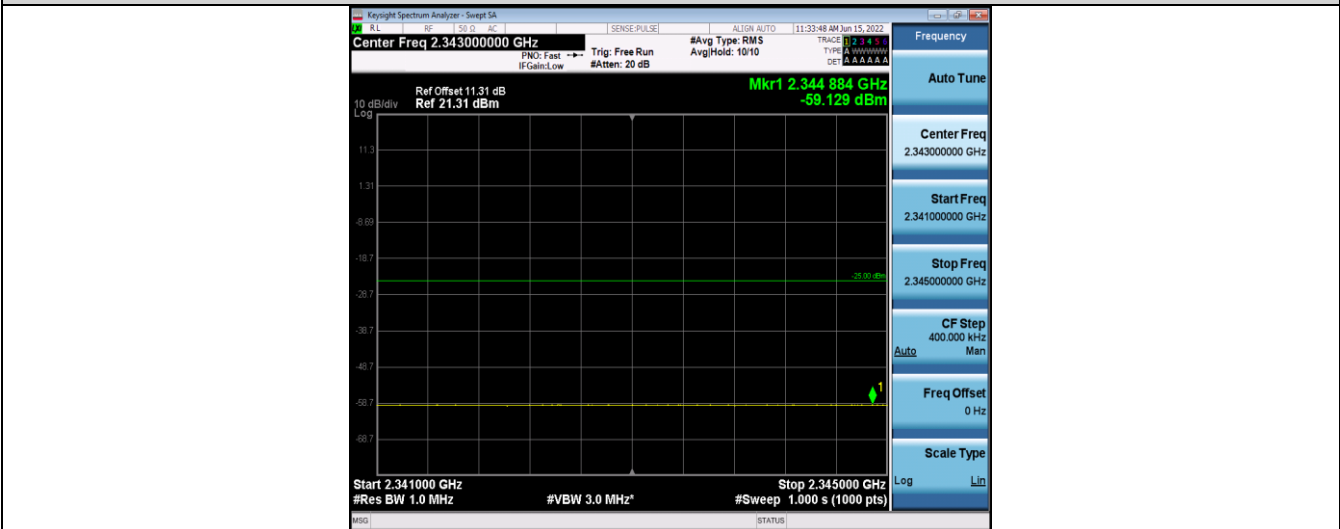

Band30-5MHz-QPSK-27685-25RB#0-Range11:2341~2345MHz