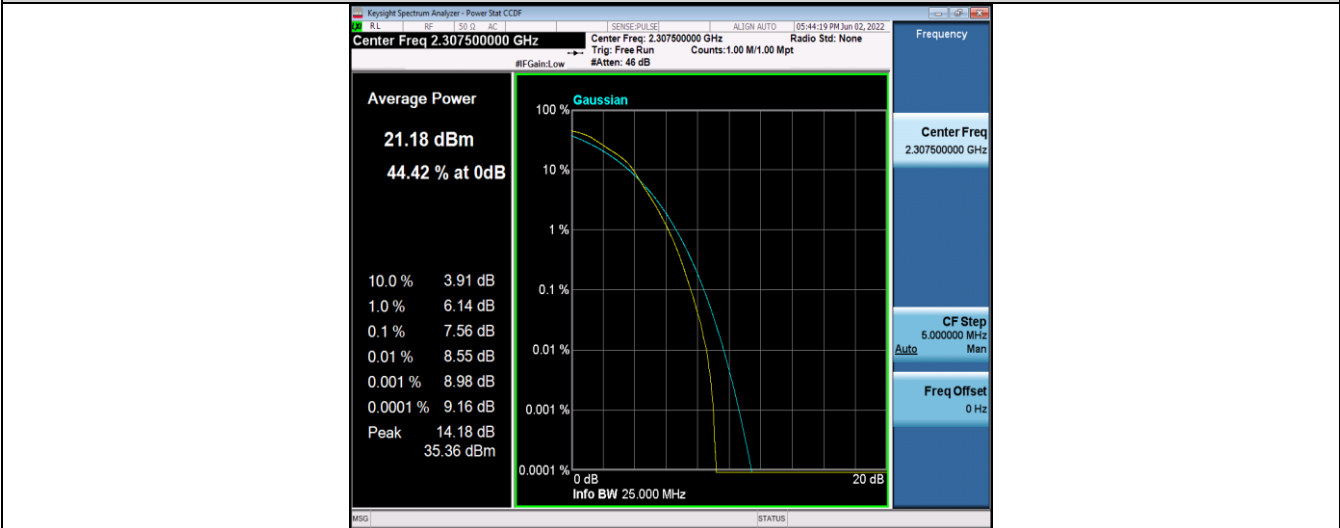

### Test Graphs

Band30-5MHz-QPSK-27685-25RB#0

Band30-5MHz-QPSK-27710-25RB#0

Band30-5MHz-QPSK-27735-25RB#0

Band30-5MHz-16QAM-27685-25RB#0

Band30-5MHz-16QAM-27710-25RB#0

Band30-5MHz-16QAM-27735-25RB#0

Band30-10MHz-QPSK-27710-50RB#0