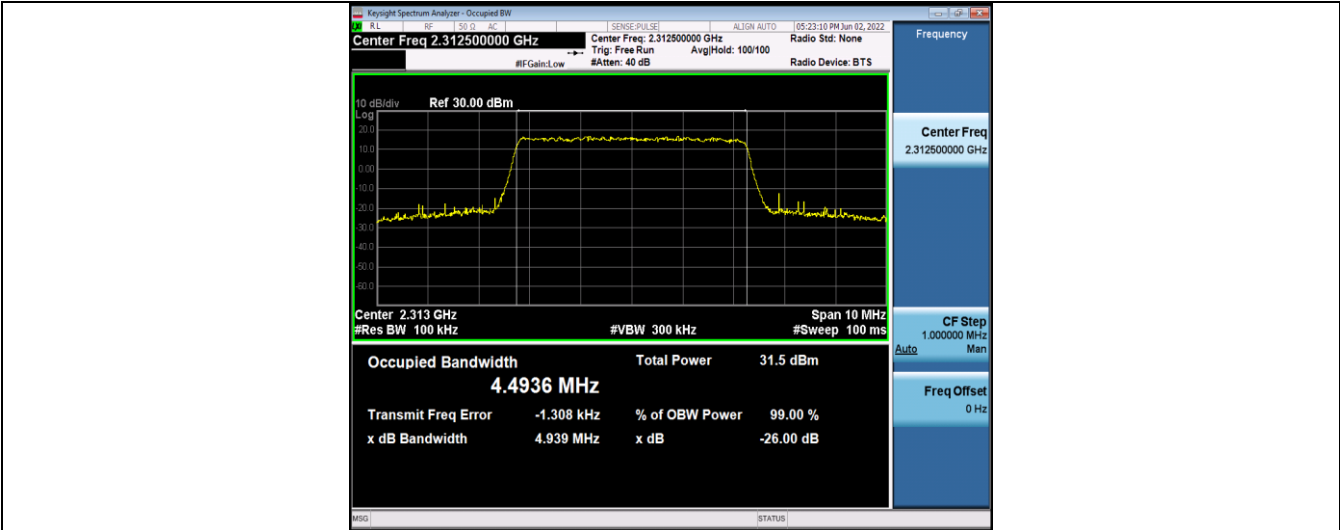

#### Test Result

Band	Bandwidth	Modulation	Channel	RB Configuration	Occupied Bandwidth (MHz)	26dB Bandwidth (MHz)	Verdict
Band30	5MHz	QPSK	27685	25RB#0	4.4980	4.935	PASS
Band30	5MHz	QPSK	27710	25RB#0	4.5016	4.938	PASS
Band30	5MHz	QPSK	27735	25RB#0	4.4838	4.875	PASS
Band30	5MHz	16QAM	27685	25RB#0	4.5024	4.941	PASS
Band30	5MHz	16QAM	27710	25RB#0	4.4800	4.900	PASS
Band30	5MHz	16QAM	27735	25RB#0	4.4936	4.939	PASS
Band30	10MHz	QPSK	27710	50RB#0	8.9682	9.751	PASS
Band30	10MHz	16QAM	27710	50RB#0	8.9582	9.722	PASS

### Test Graphs

Band30-5MHz-QPSK-27685-25RB#0

Band30-5MHz-QPSK-27710-25RB#0

Band30-5MHz-QPSK-27735-25RB#0

Band30-5MHz-16QAM-27685-25RB#0

Band30-5MHz-16QAM-27710-25RB#0

Band30-5MHz-16QAM-27735-25RB#0

Band30-10MHz-QPSK-27710-50RB#0