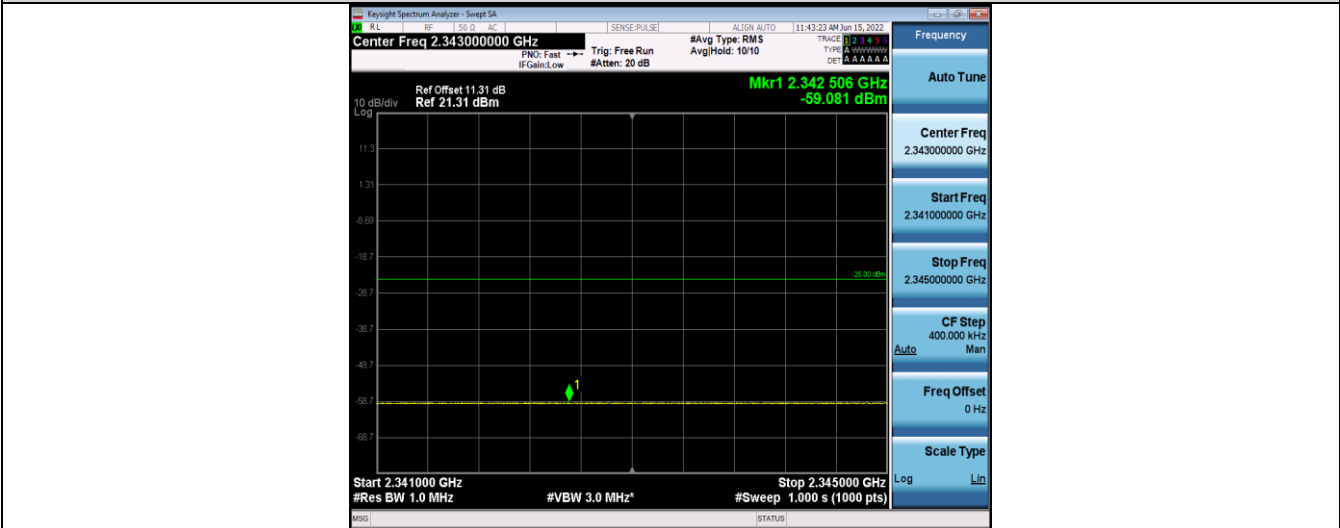

Band30-5MHz-QPSK-27710-25RB#0-Range11:2341~2345MHz