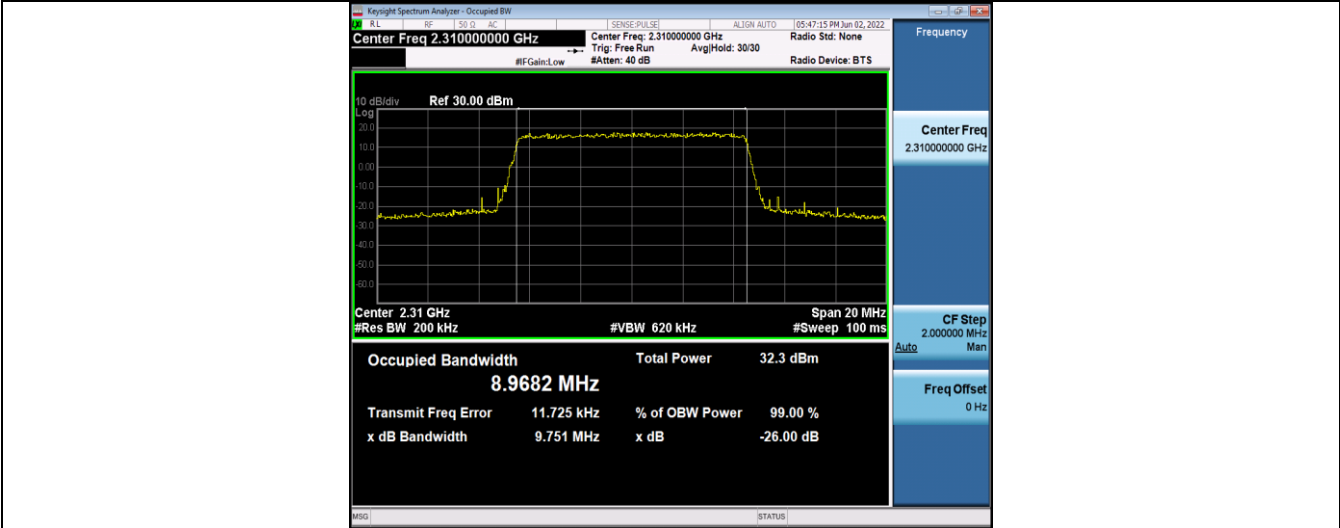

### Test Graphs

Band30-5MHz-QPSK-27685-25RB#0

Band30-5MHz-QPSK-27710-25RB#0

Band30-5MHz-QPSK-27735-25RB#0

Band30-5MHz-16QAM-27685-25RB#0

Band30-5MHz-16QAM-27710-25RB#0

Band30-5MHz-16QAM-27735-25RB#0

Band30-10MHz-QPSK-27710-50RB#0