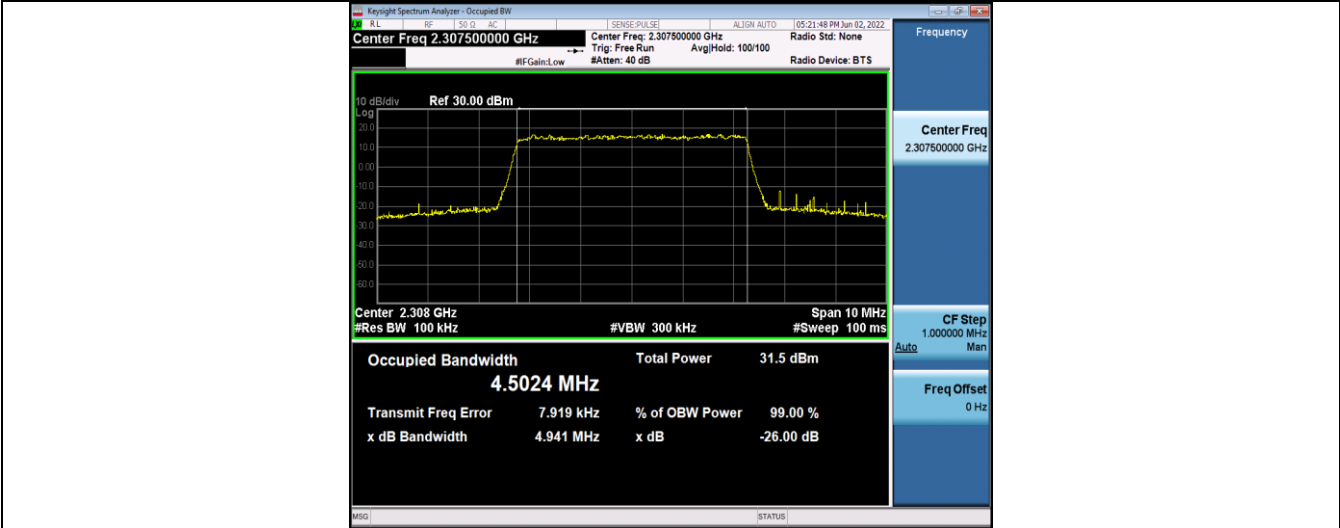

#### Test Result

Band	Bandwidth	Modulation	Channel	RB Configuration	Occupied Bandwidth (MHz)	26dB Bandwidth (MHz)	Verdict
Band30	5MHz	QPSK	27685	25RB#0	4.4980	4.935	PASS
Band30	5MHz	QPSK	27710	25RB#0	4.5016	4.938	PASS
Band30	5MHz	QPSK	27735	25RB#0	4.4838	4.875	PASS
Band30	5MHz	16QAM	27685	25RB#0	4.5024	4.941	PASS
Band30	5MHz	16QAM	27710	25RB#0	4.4800	4.900	PASS
Band30	5MHz	16QAM	27735	25RB#0	4.4936	4.939	PASS
Band30	10MHz	QPSK	27710	50RB#0	8.9682	9.751	PASS
Band30	10MHz	16QAM	27710	50RB#0	8.9582	9.722	PASS

### Test Graphs

Band30-5MHz-QPSK-27685-25RB#0

Band30-5MHz-QPSK-27710-25RB#0

Band30-5MHz-QPSK-27735-25RB#0

Band30-5MHz-16QAM-27685-25RB#0

Band30-5MHz-16QAM-27710-25RB#0

Band30-5MHz-16QAM-27735-25RB#0

Band30-10MHz-QPSK-27710-50RB#0