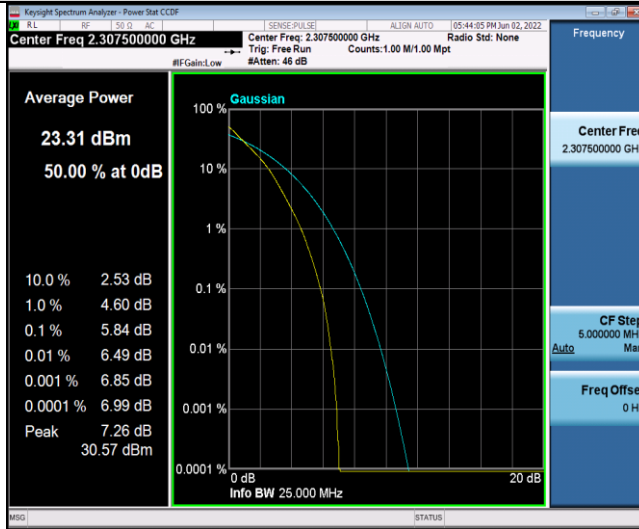

Test Graphs

Band30-5MHz-QPSK-27685-25RB#0