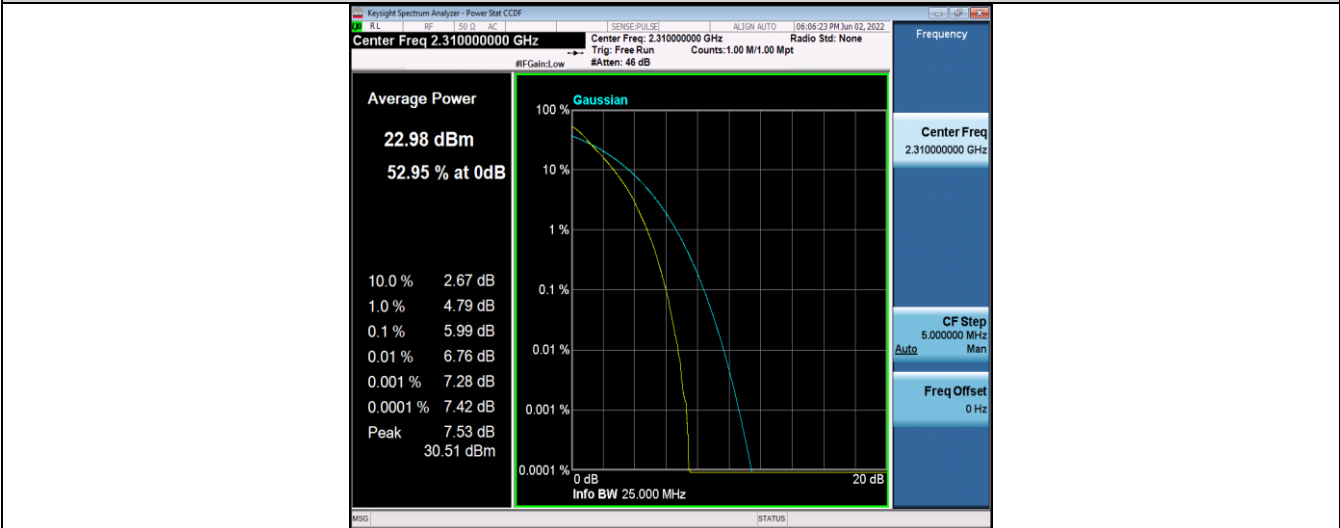

### Test Graphs

Band30-5MHz-QPSK-27685-25RB#0

Band30-5MHz-QPSK-27710-25RB#0

Band30-5MHz-QPSK-27735-25RB#0

Band30-5MHz-16QAM-27685-25RB#0

Band30-5MHz-16QAM-27710-25RB#0

Band30-5MHz-16QAM-27735-25RB#0

Band30-10MHz-QPSK-27710-50RB#0