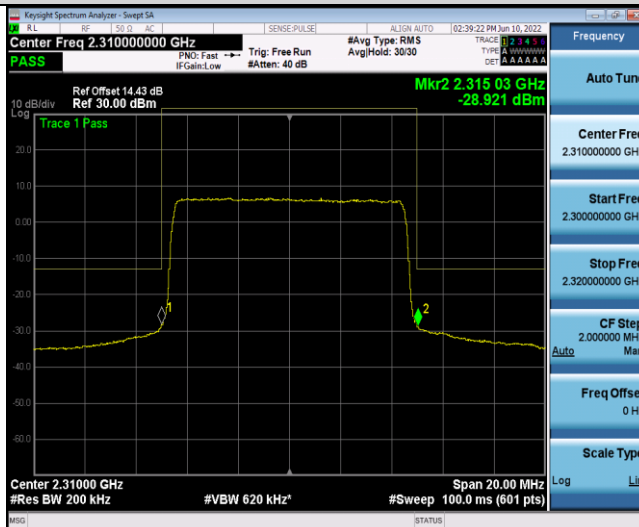

### Test Graphs

Band30-5MHz-QPSK-27685-25RB#0

Band30-5MHz-QPSK-27735-25RB#0

Band30-5MHz-16QAM-27685-25RB#0

Band30-5MHz-16QAM-27735-25RB#0

Band30-10MHz-QPSK-27710-50RB#0

Band30-10MHz-16QAM-27710-50RB#0

## Appendix E: Conducted Spurious Emission