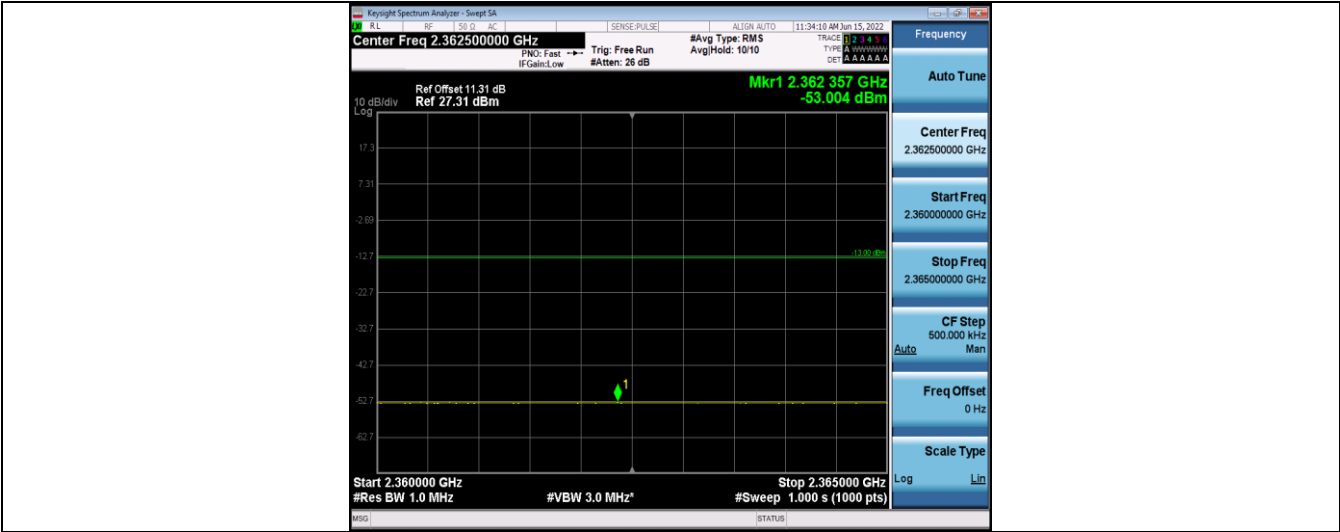

Band30-5MHz-QPSK-27685-25RB#0-Range12:2360~2365MHz