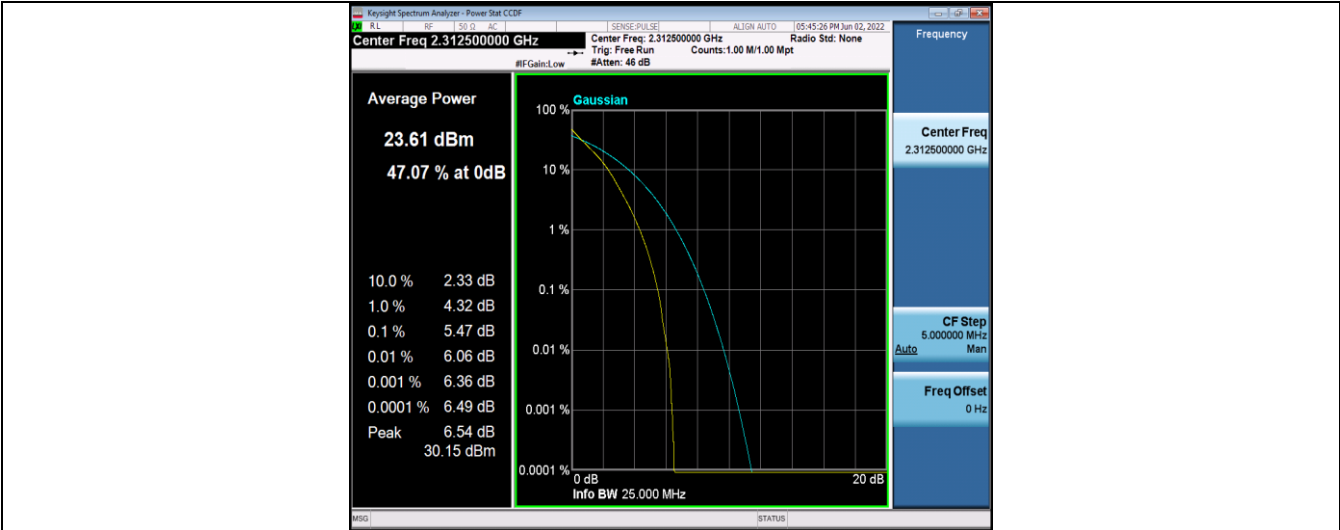

### Test Graphs

Band30-5MHz-QPSK-27685-25RB#0

Band30-5MHz-QPSK-27710-25RB#0

Band30-5MHz-QPSK-27735-25RB#0

Band30-5MHz-16QAM-27685-25RB#0

Band30-5MHz-16QAM-27710-25RB#0

Band30-5MHz-16QAM-27735-25RB#0

Band30-10MHz-QPSK-27710-50RB#0