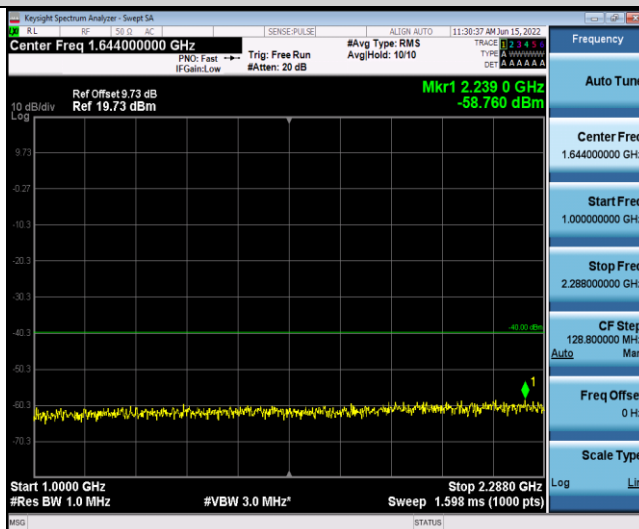

Band30-5MHz-QPSK-27685-25RB#0-Range2:1000~2288MHz