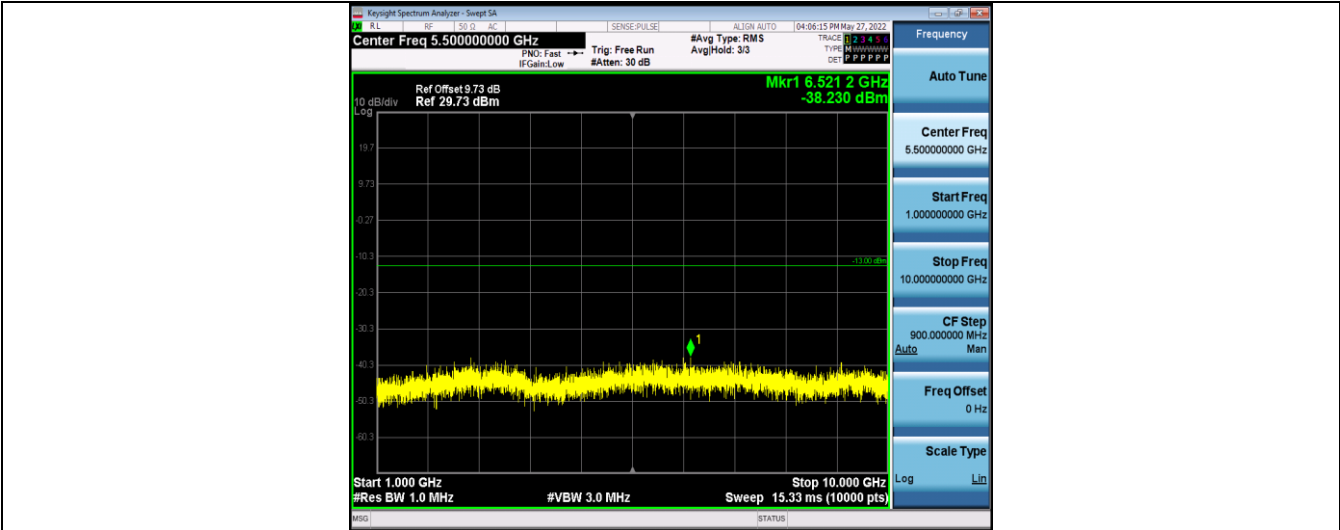

Band26-1.4MHz-16QAM-26740-6RB#0-Range1:30~1000MHz

Band26-1.4MHz-16QAM-26740-6RB#0-Range2:1000~10000MHz

Band26-1.4MHz-16QAM-26783-6RB#0-Range1:30~1000MHz

Band26-1.4MHz-16QAM-26783-6RB#0-Range2:1000~10000MHz