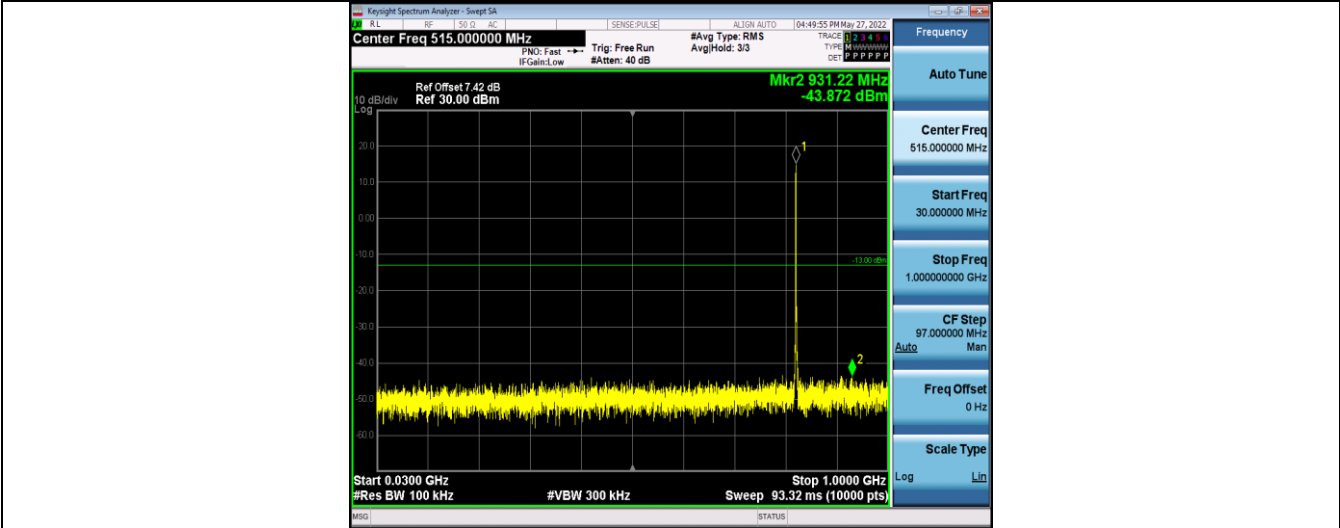

Band26-1.4MHz-16QAM-26797-6RB#0-Range1:30~1000MHz