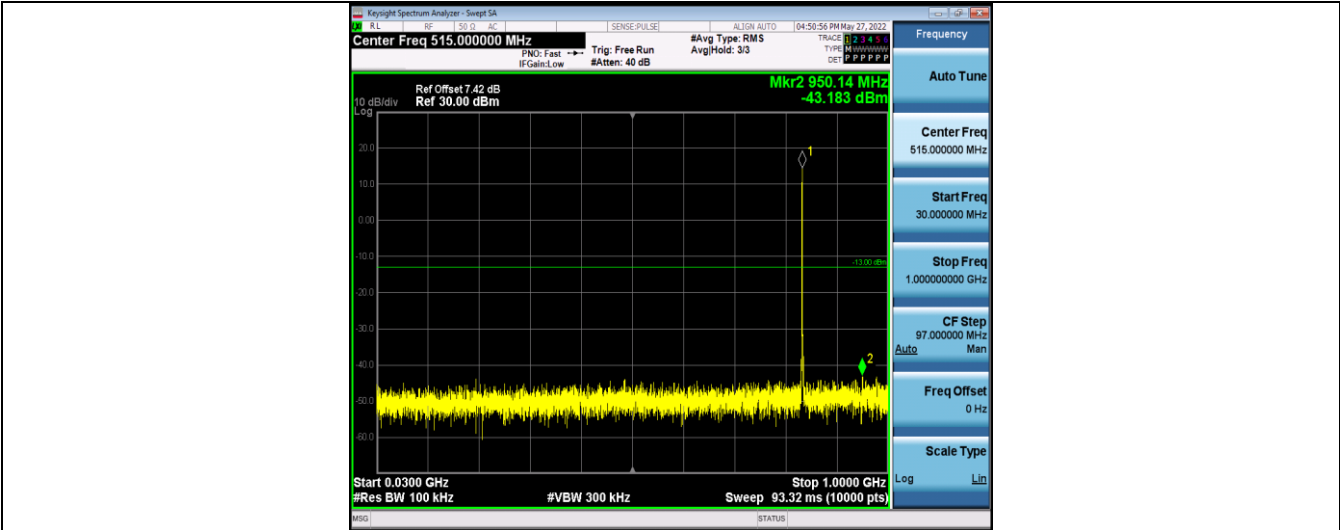

Band26-1.4MHz-16QAM-26915-6RB#0-Range1:30~1000MHz