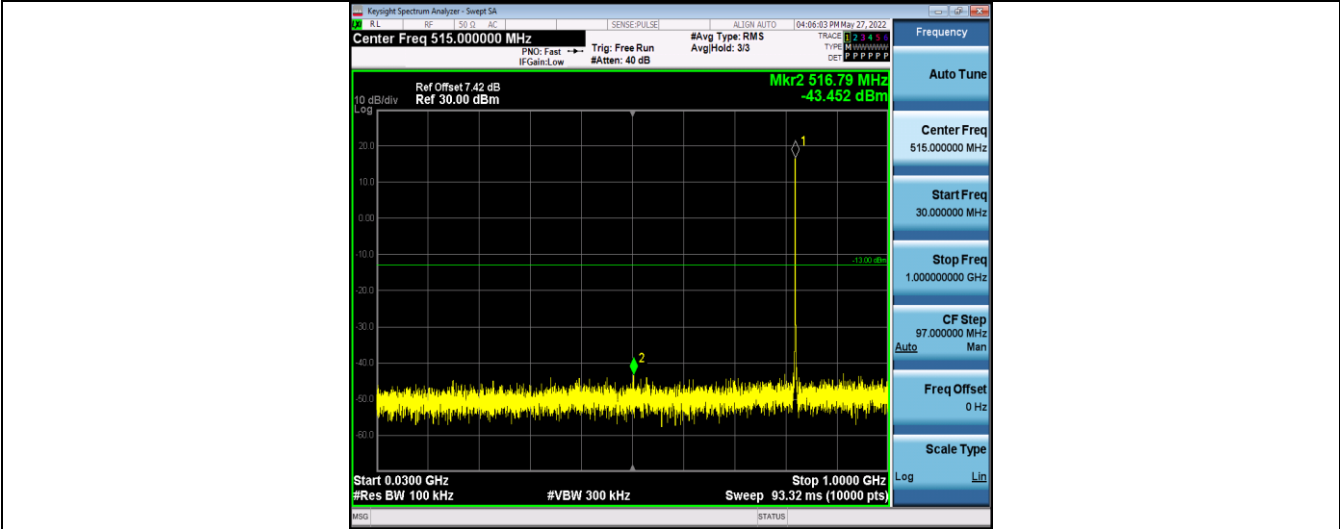

Band26-1.4MHz-16QAM-26783-6RB#0-Range1:30~1000MHz