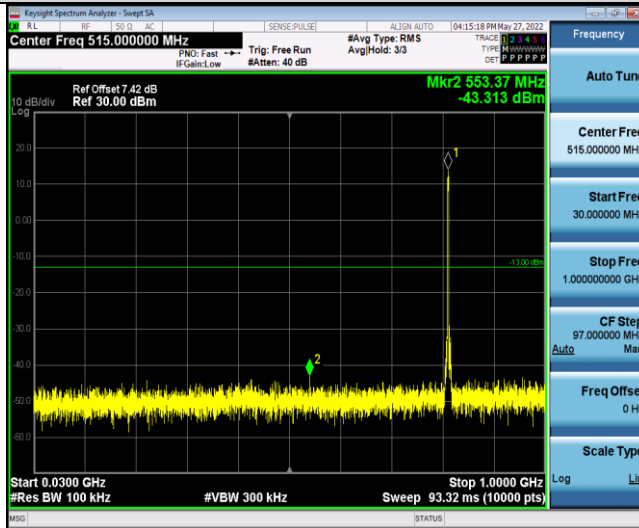

Band26-3MHz-QPSK-26705-15RB#0-Range1:30~1000MHz