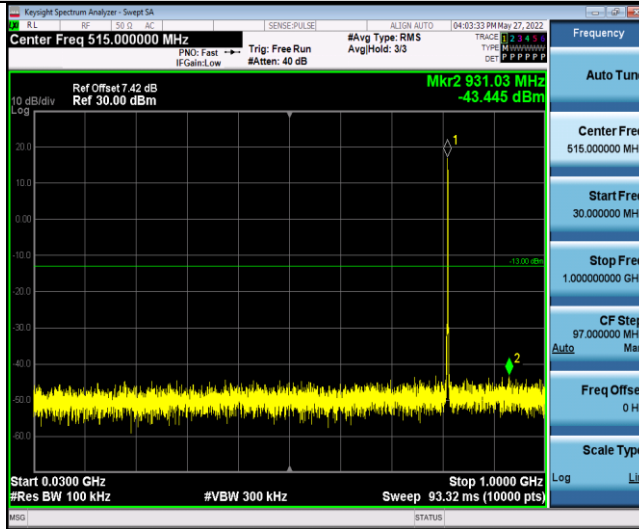

Test Graphs

Band26-1.4MHz-QPSK-26697-6RB#0-Range1:30~1000MHz