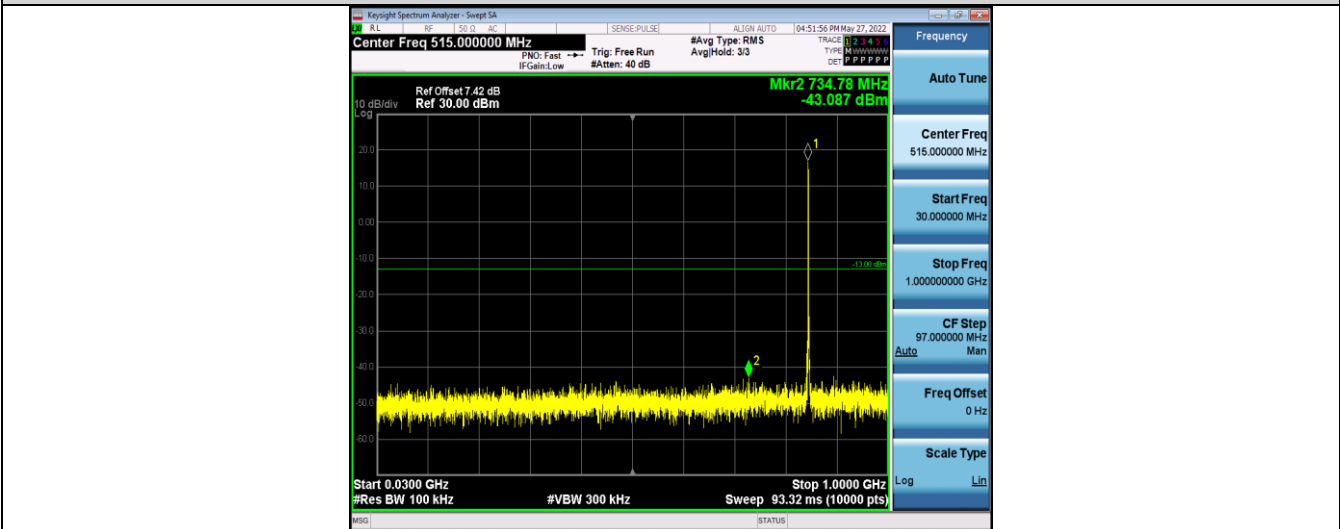

Band26-1.4MHz-16QAM-27033-6RB#0-Range1:30~1000MHz