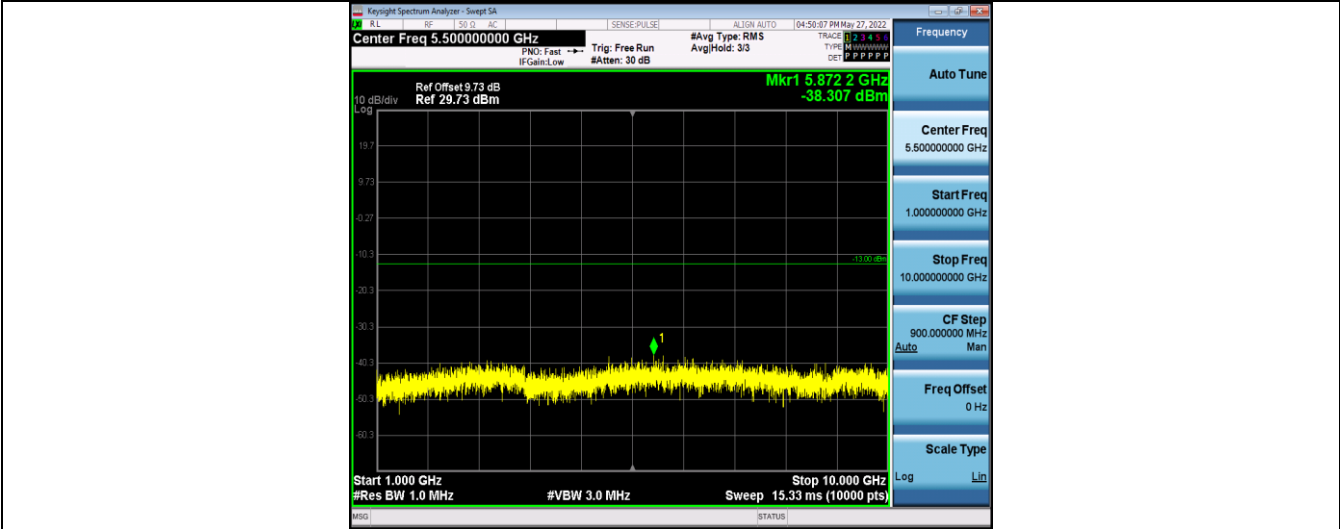

Band26-1.4MHz-16QAM-26797-6RB#0-Range2:1000~10000MHz