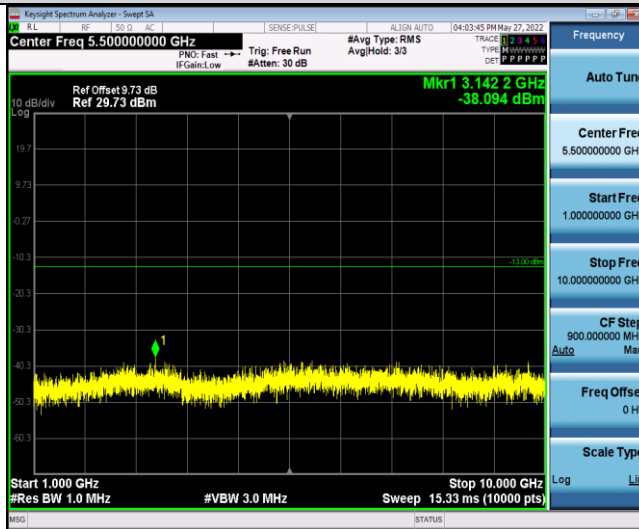

Band26-1.4MHz-QPSK-26697-6RB#0-Range2:1000~10000MHz