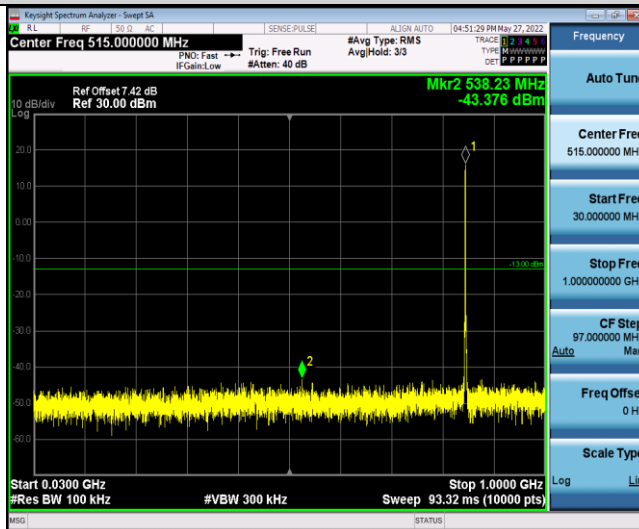

Band26-1.4MHz-QPSK-27033-6RB#0-Range1:30~1000MHz