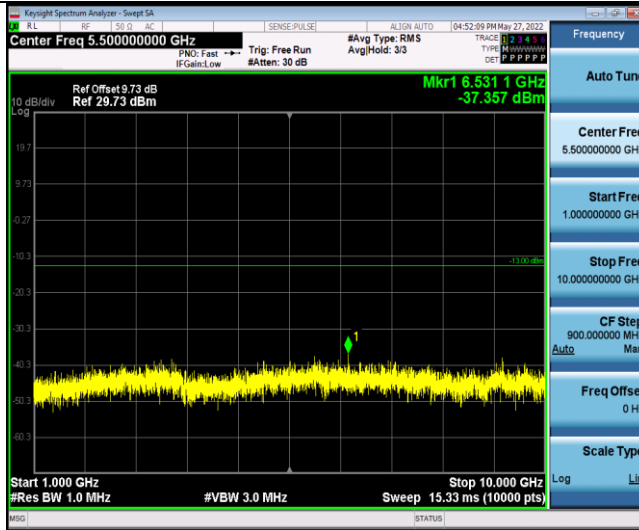

Band26-1.4MHz-16QAM-27033-6RB#0-Range2:1000~10000MHz