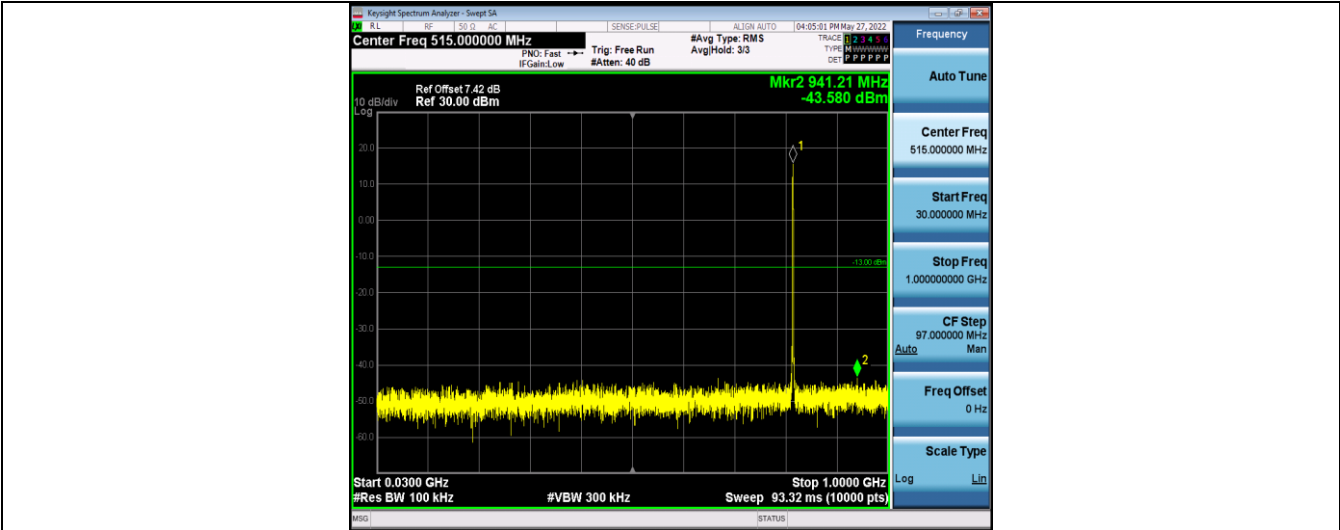

Band26-1.4MHz-16QAM-26740-6RB#0-Range1:30~1000MHz