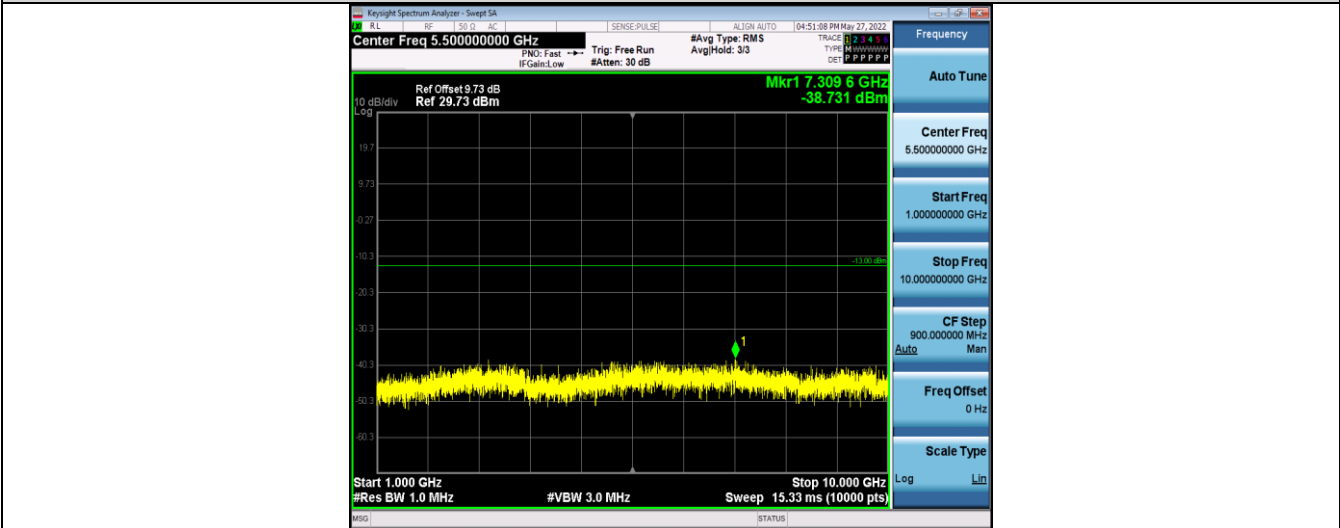

Band26-1.4MHz-16QAM-26797-6RB#0-Range1:30~1000MHz

Band26-1.4MHz-16QAM-26797-6RB#0-Range2:1000~10000MHz

Band26-1.4MHz-16QAM-26915-6RB#0-Range1:30~1000MHz

Band26-1.4MHz-16QAM-26915-6RB#0-Range2:1000~10000MHz