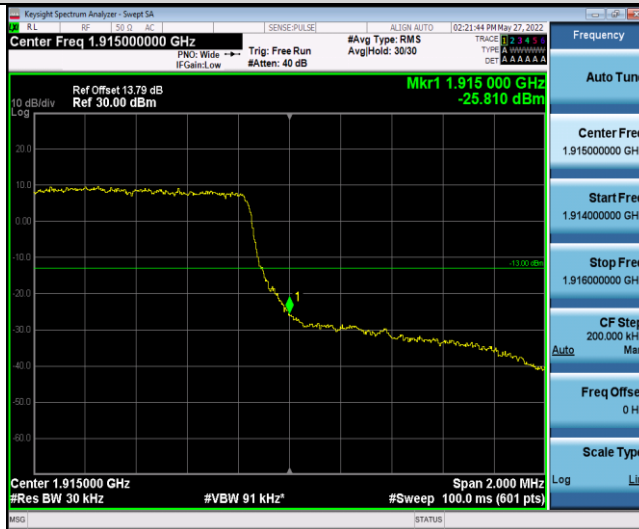

Band25-1.4MHz-QPSK-26683-6RB#0