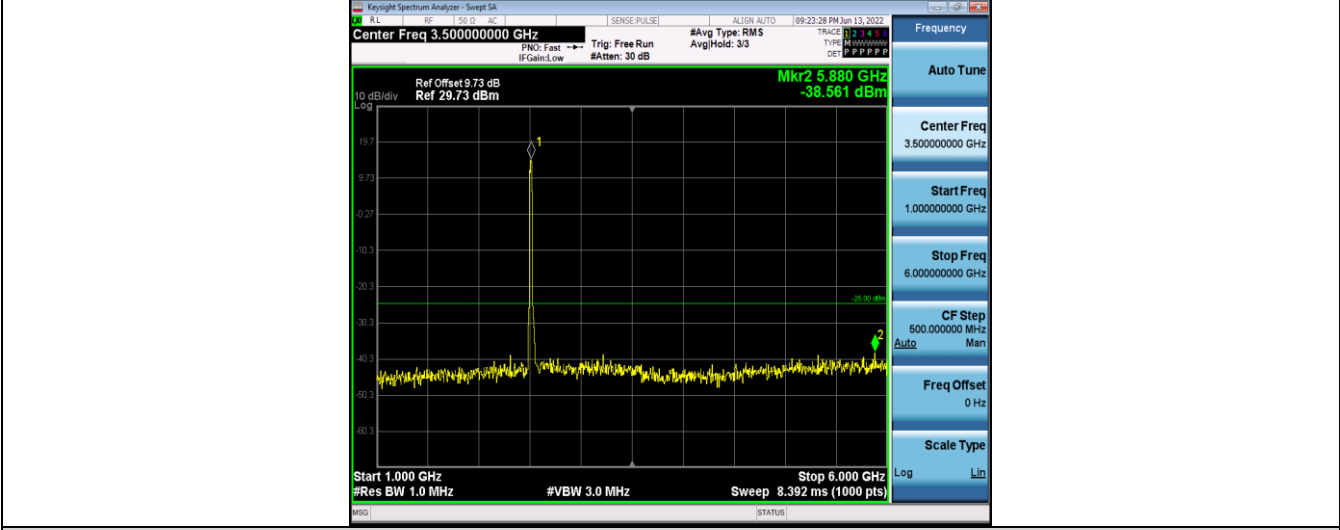

Band7-20MHz-QPSK-20850-100RB#0-Range2:1000~6000MHz