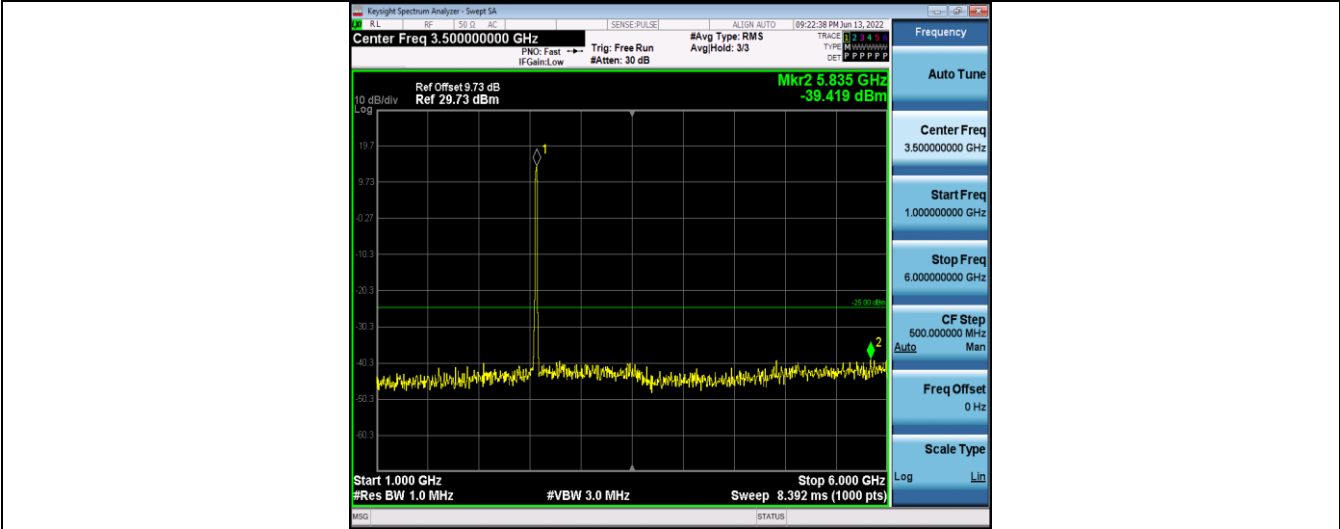

Band7-15MHz-16QAM-21100-75RB#0-Range1:30~1000MHz

Band7-15MHz-16QAM-21100-75RB#0-Range2:1000~6000MHz

Band7-15MHz-16QAM-21100-75RB#0-Range3:6000~27000MHz

Band7-15MHz-16QAM-21375-75RB#0-Range1:30~1000MHz

Band7-15MHz-16QAM-21375-75RB#0-Range2:1000~6000MHz