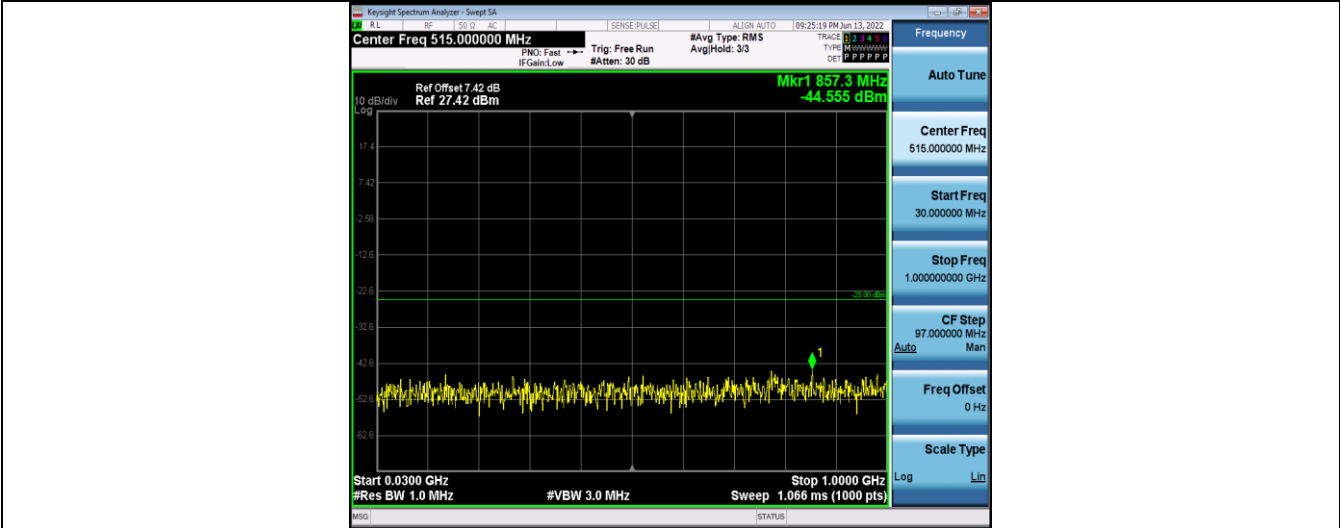

Band7-20MHz-16QAM-21100-100RB#0-Range1:30~1000MHz