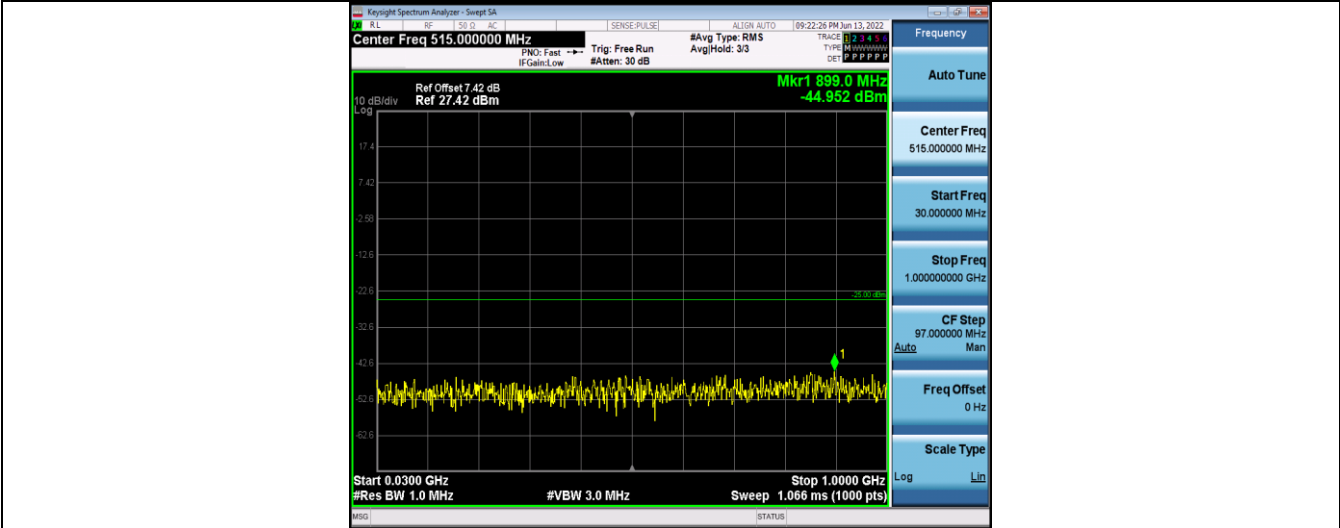

Band7-15MHz-16QAM-21100-75RB#0-Range1:30~1000MHz

Band7-15MHz-16QAM-21100-75RB#0-Range2:1000~6000MHz

Band7-15MHz-16QAM-21100-75RB#0-Range3:6000~27000MHz

Band7-15MHz-16QAM-21375-75RB#0-Range1:30~1000MHz

Band7-15MHz-16QAM-21375-75RB#0-Range2:1000~6000MHz