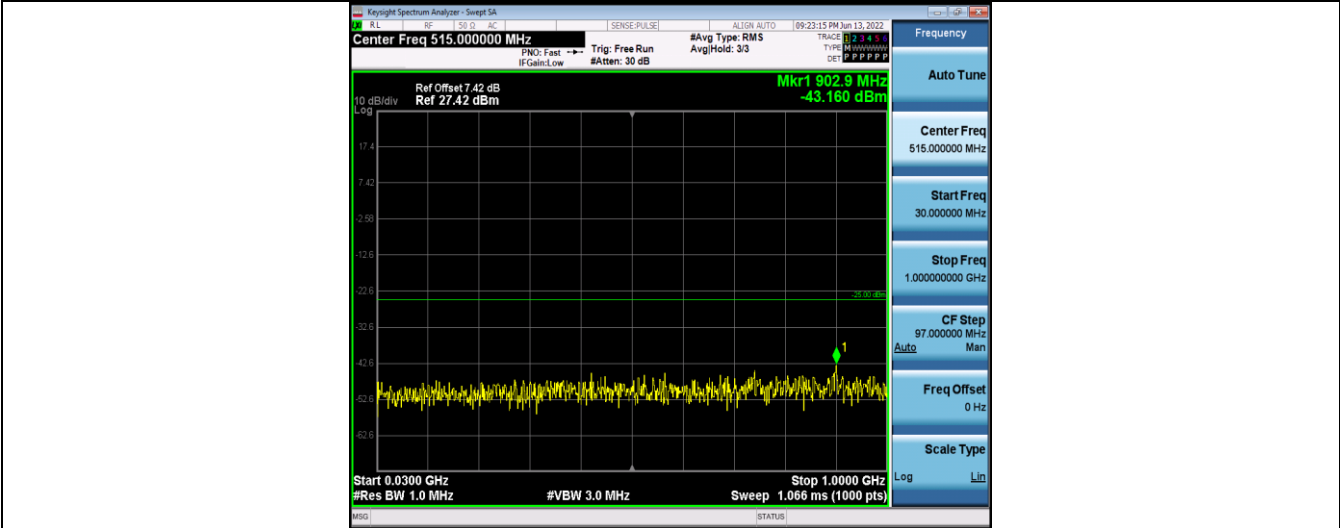

Band7-20MHz-QPSK-20850-100RB#0-Range1:30~1000MHz