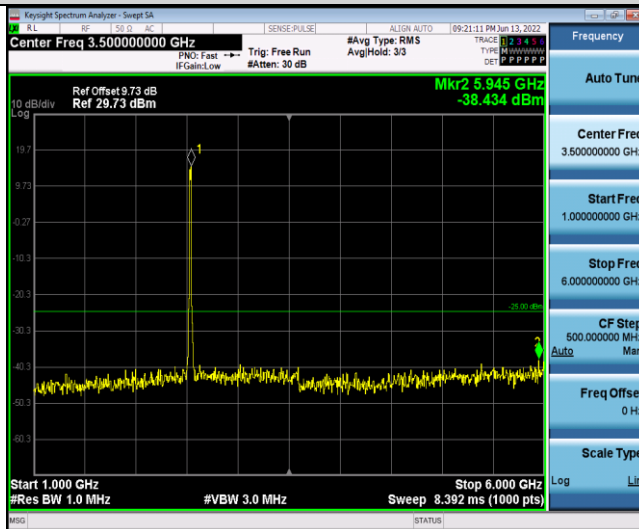

Band7-15MHz-16QAM-21100-75RB#0-Range1:30~1000MHz

Band7-15MHz-16QAM-21100-75RB#0-Range2:1000~6000MHz

Band7-15MHz-16QAM-21100-75RB#0-Range3:6000~27000MHz

Band7-15MHz-16QAM-21375-75RB#0-Range1:30~1000MHz

Band7-15MHz-16QAM-21375-75RB#0-Range2:1000~6000MHz