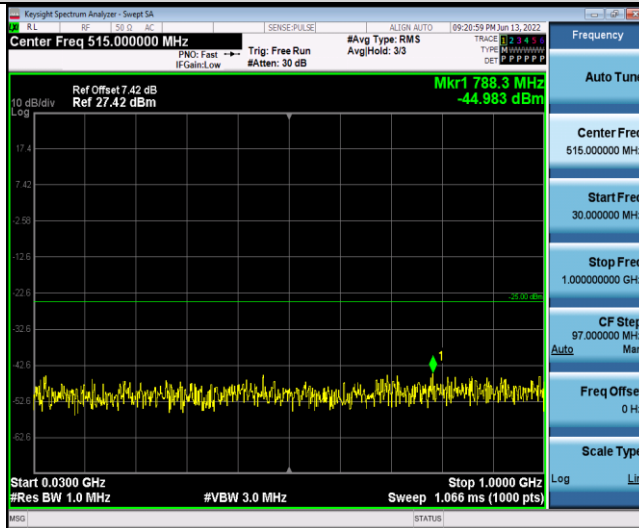

Band7-15MHz-16QAM-21100-75RB#0-Range1:30~1000MHz

Band7-15MHz-16QAM-21100-75RB#0-Range2:1000~6000MHz

Band7-15MHz-16QAM-21100-75RB#0-Range3:6000~27000MHz

Band7-15MHz-16QAM-21375-75RB#0-Range1:30~1000MHz

Band7-15MHz-16QAM-21375-75RB#0-Range2:1000~6000MHz