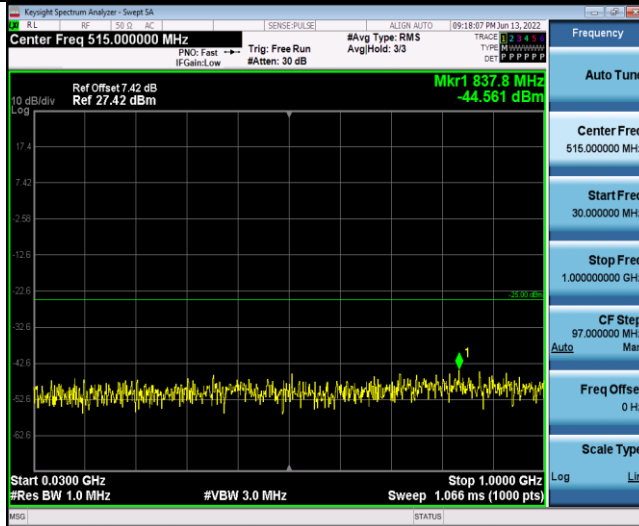

Band7-10MHz-16QAM-21400-50RB#0-Range1:30~1000MHz