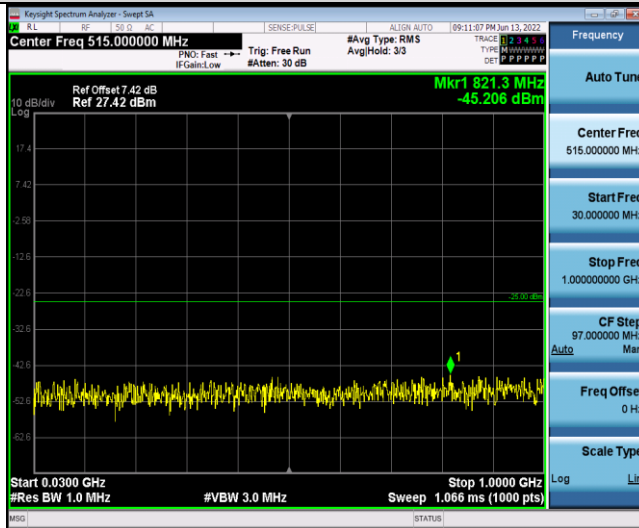

Band7-5MHz-16QAM-20775-25RB#0-Range1:30~1000MHz