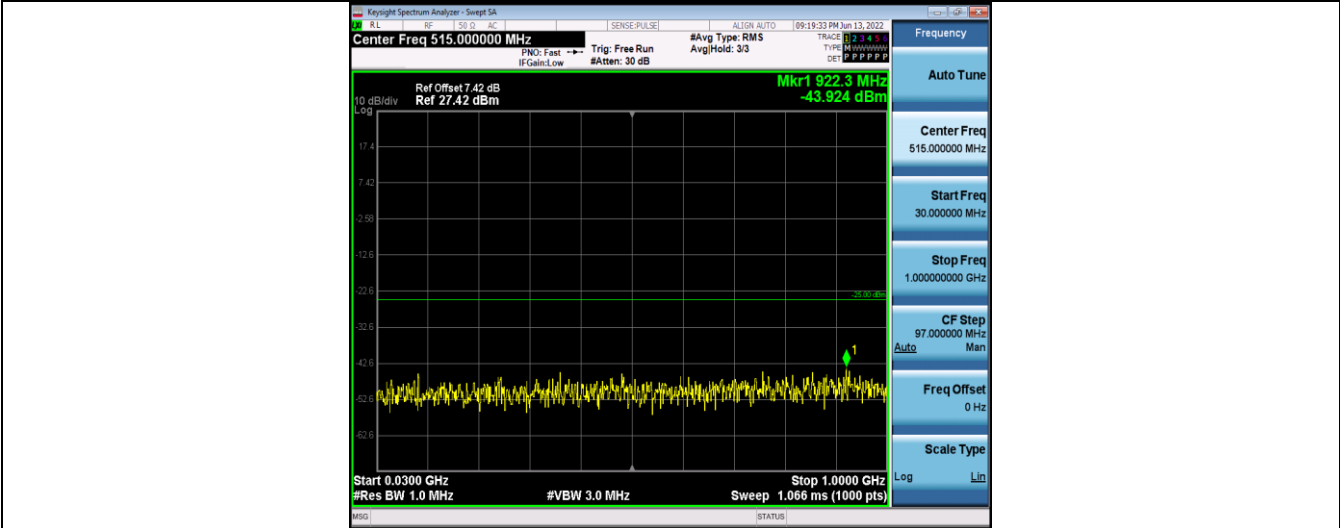

Band7-15MHz-16QAM-20825-75RB#0-Range1:30~1000MHz