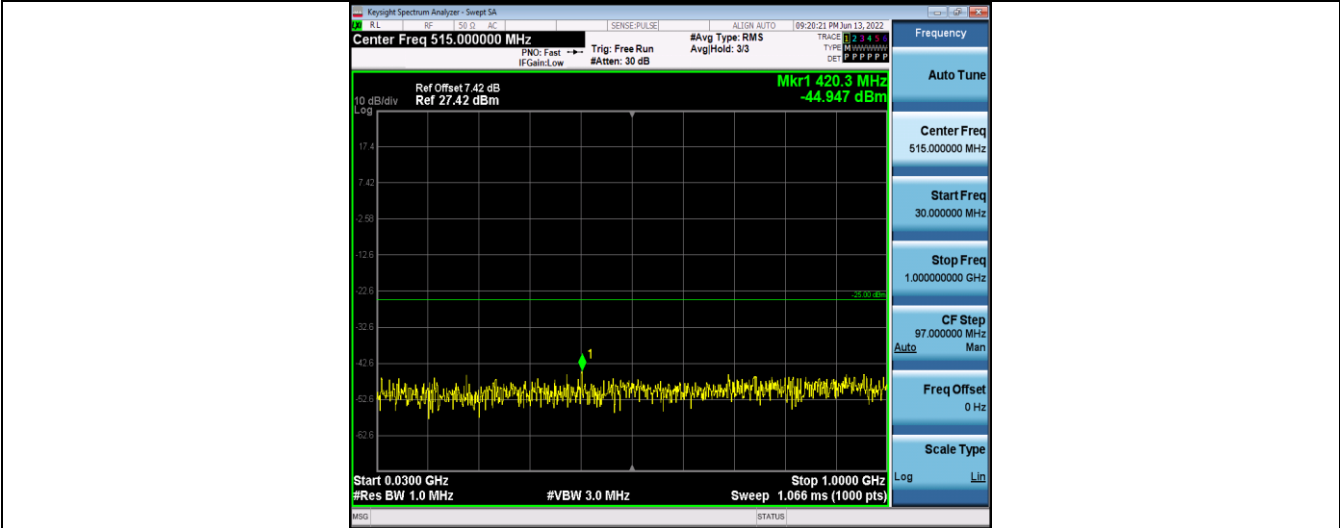

Band7-15MHz-QPSK-21100-75RB#0-Range1:30~1000MHz