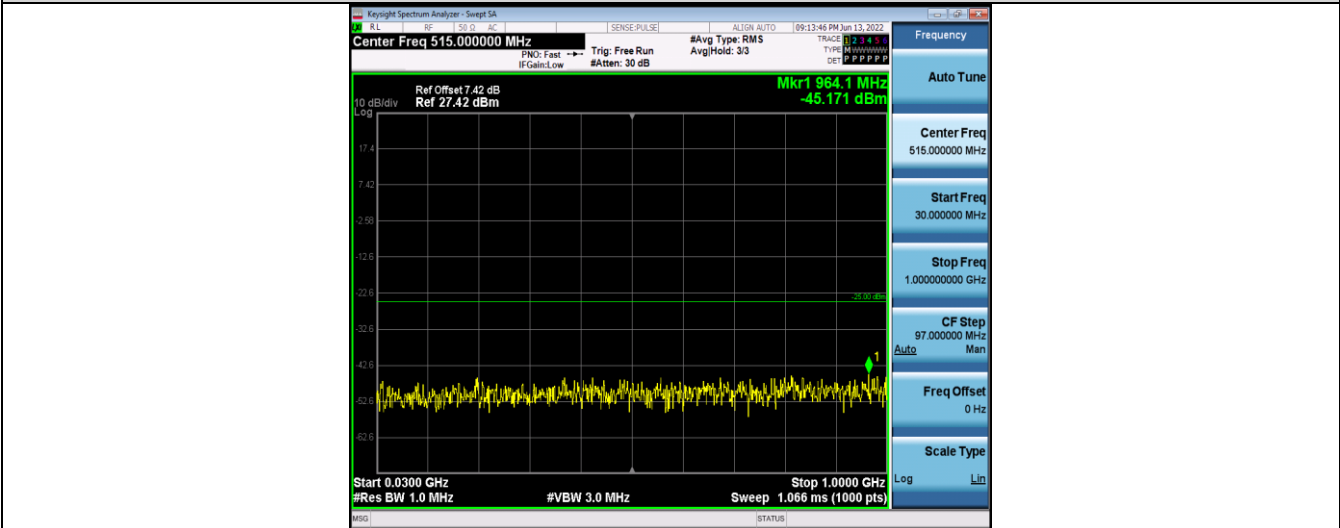

Band7-5MHz-16QAM-21425-25RB#0-Range1:30~1000MHz