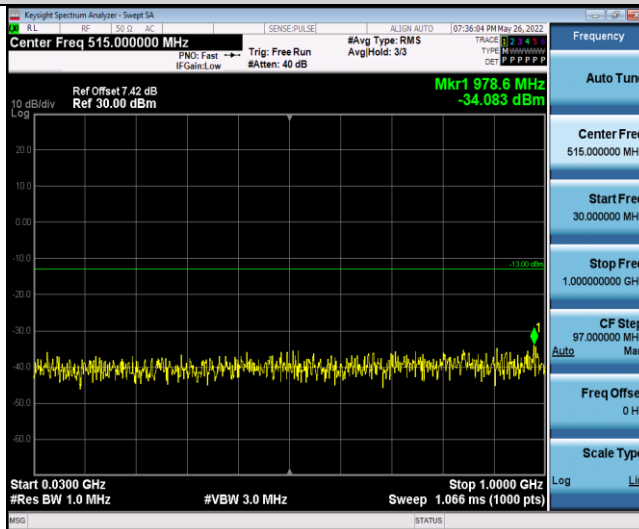

Band4-15MHz-QPSK-2025-75RB#0-Range1:30~1000MHz

Band4-15MHz-QPSK-2025-75RB#0-Range2:1000~20000MHz

Band4-15MHz-QPSK-20175-75RB#0-Range1:30~1000MHz

Band4-15MHz-QPSK-20175-75RB#0-Range2:1000~20000MHz

Band4-15MHz-QPSK-20325-75RB#0-Range1:30~1000MHz