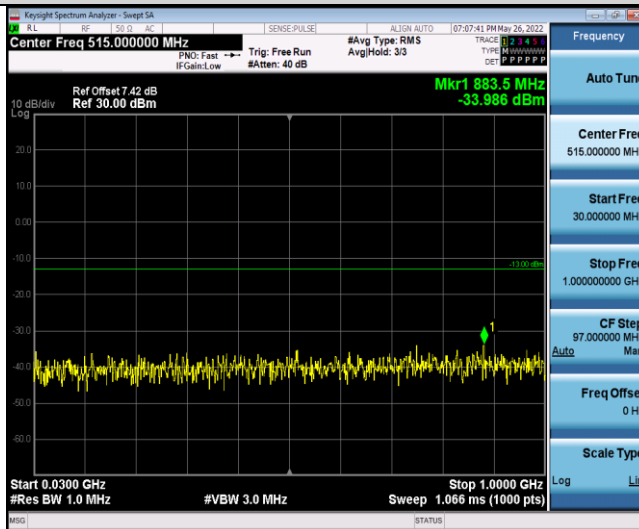

Band4-5MHz-16QAM-20375-25RB#0-Range1:30~1000MHz