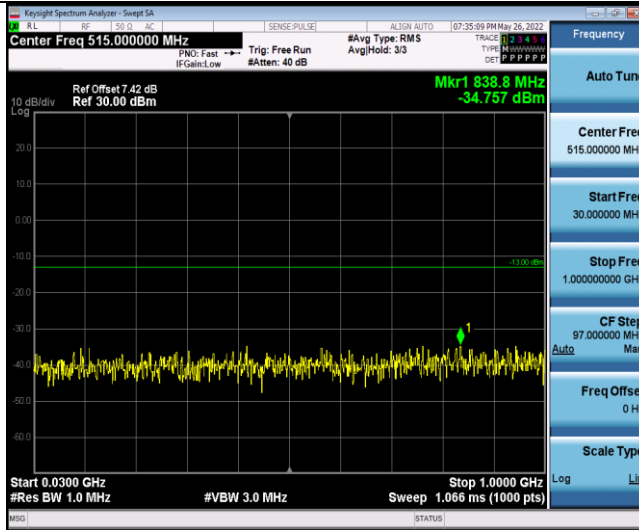

Band4-15MHz-QPSK-20175-75RB#0-Range1:30~1000MHz