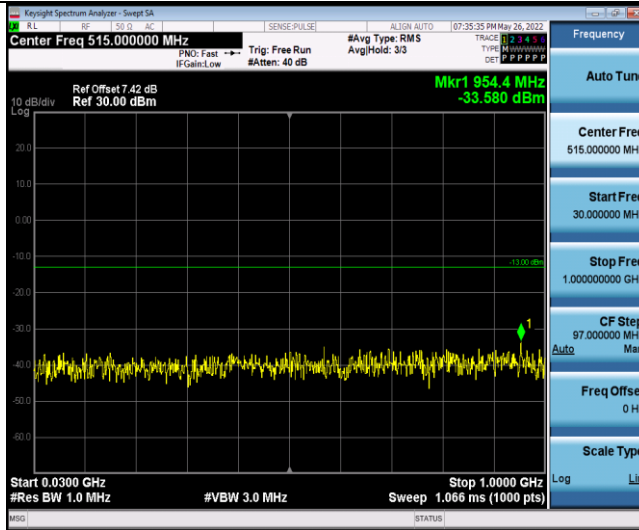

Band4-15MHz-QPSK-20325-75RB#0-Range2:1000~20000MHz

Band4-15MHz-16QAM-2025-75RB#0-Range1:30~1000MHz

Band4-15MHz-16QAM-2025-75RB#0-Range2:1000~2000MHz

Band4-15MHz-16QAM-20175-75RB#0-Range1:30~1000MHz

Band4-15MHz-16QAM-20175-75RB#0-Range2:1000~2000MHz