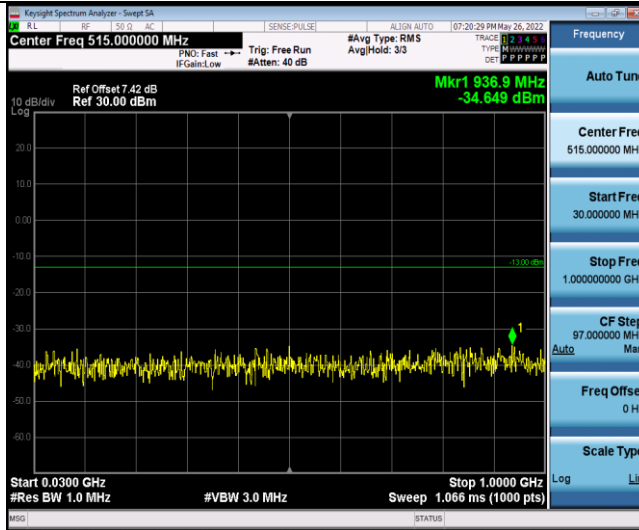

Band4-10MHz-16QAM-20175-50RB#0-Range1:30~1000MHz