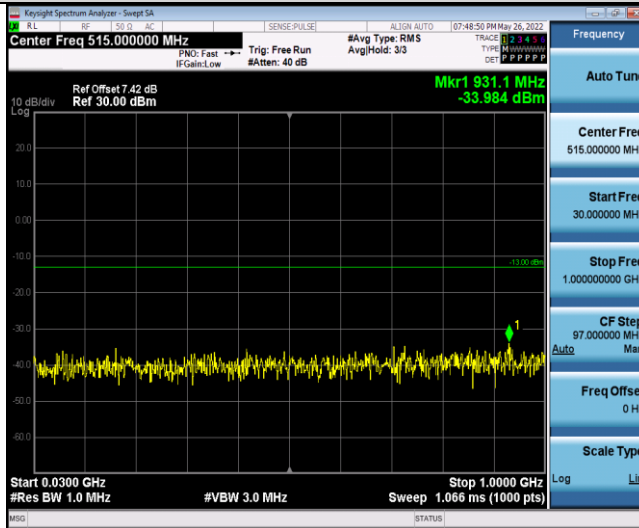

Band4-20MHz-QPSK-20050-100RB#0-Range1:30~1000MHz