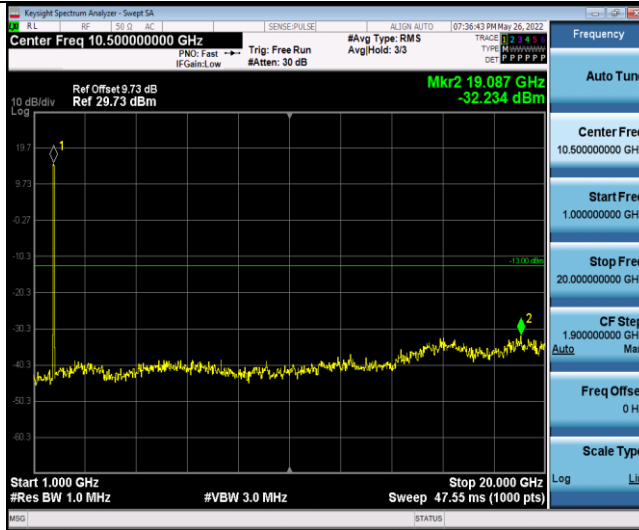

Band4-15MHz-16QAM-20325-75RB#0-Range2:1000~2000MHz