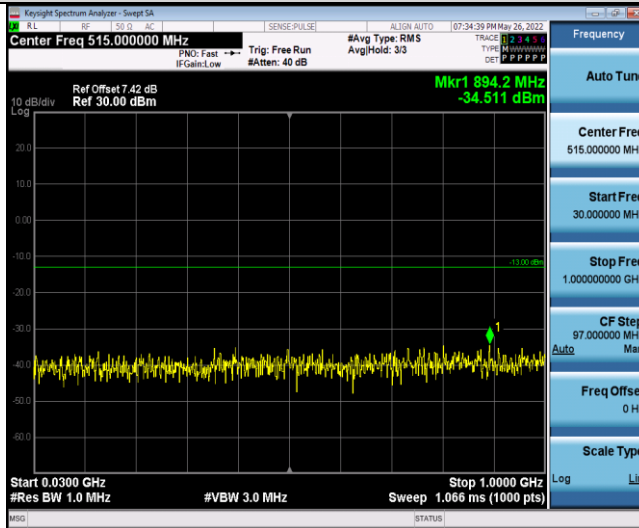

Band4-15MHz-16QAM-2025-75RB#0-Range1:30~1000MHz