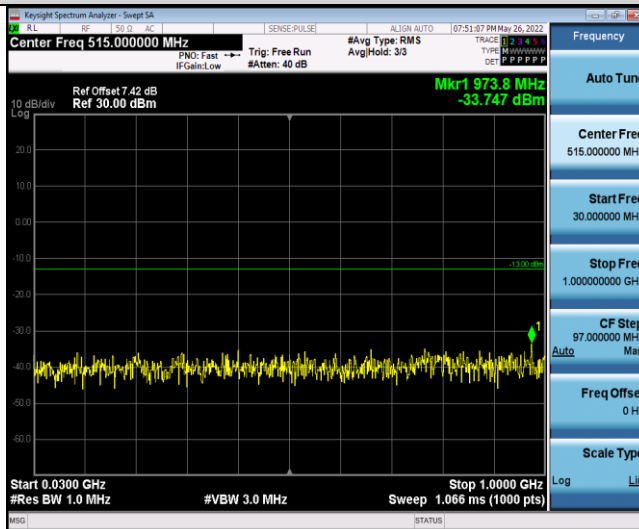

Band4-20MHz-16QAM-20300-100RB#0-Range1:30~1000MHz