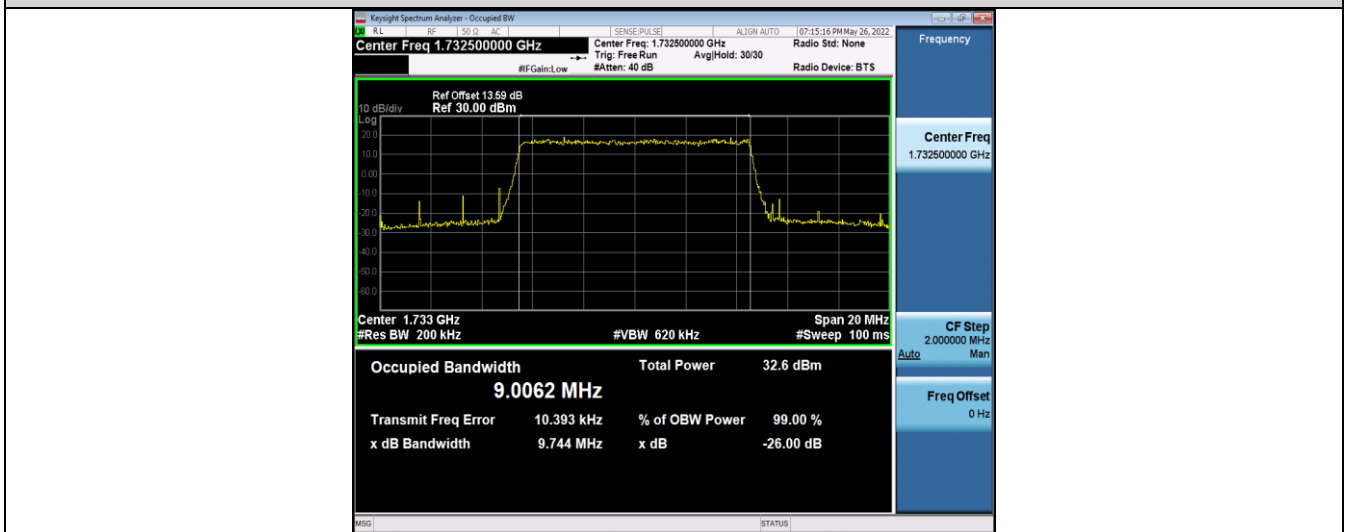

Band4-10MHz-16QAM-20000-50RB#0

Band4-10MHz-16QAM-20175-50RB#0

Band4-10MHz-16QAM-20350-50RB#0

Band4-15MHz-QPSK-20025-75RB#0

Band4-15MHz-QPSK-20175-75RB#0

Band4-15MHz-QPSK-20325-75RB#0

Band4-15MHz-16QAM-20025-75RB#0

Band4-15MHz-16QAM-20175-75RB#0

Band4-15MHz-16QAM-20325-75RB#0

Band4-20MHz-QPSK-20050-100RB#0

Band4-20MHz-QPSK-20175-100RB#0

Band4-20MHz-QPSK-20300-100RB#0

Band4-20MHz-16QAM-20050-100RB#0

Band4-20MHz-16QAM-20175-100RB#0