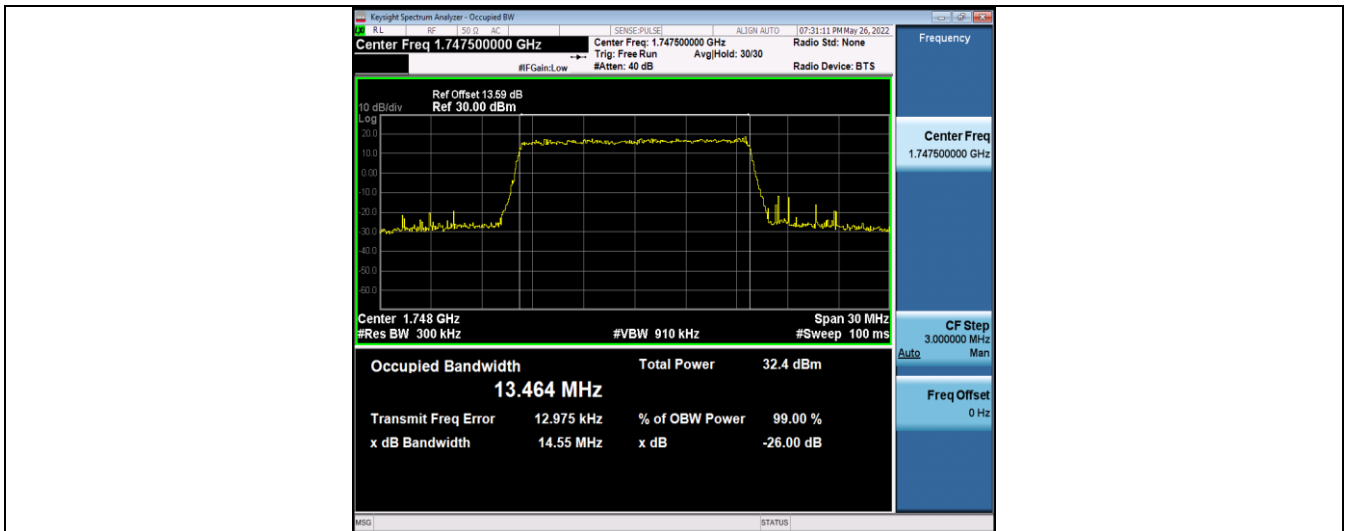

Band4-10MHz-16QAM-20000-50RB#0

Band4-10MHz-16QAM-20175-50RB#0

Band4-10MHz-16QAM-20350-50RB#0

Band4-15MHz-QPSK-20025-75RB#0

Band4-15MHz-QPSK-20175-75RB#0

Band4-15MHz-QPSK-20325-75RB#0

Band4-15MHz-16QAM-20025-75RB#0

Band4-15MHz-16QAM-20175-75RB#0

Band4-15MHz-16QAM-20325-75RB#0

Band4-20MHz-QPSK-20050-100RB#0

Band4-20MHz-QPSK-20175-100RB#0

Band4-20MHz-QPSK-20300-100RB#0

Band4-20MHz-16QAM-20050-100RB#0

Band4-20MHz-16QAM-20175-100RB#0