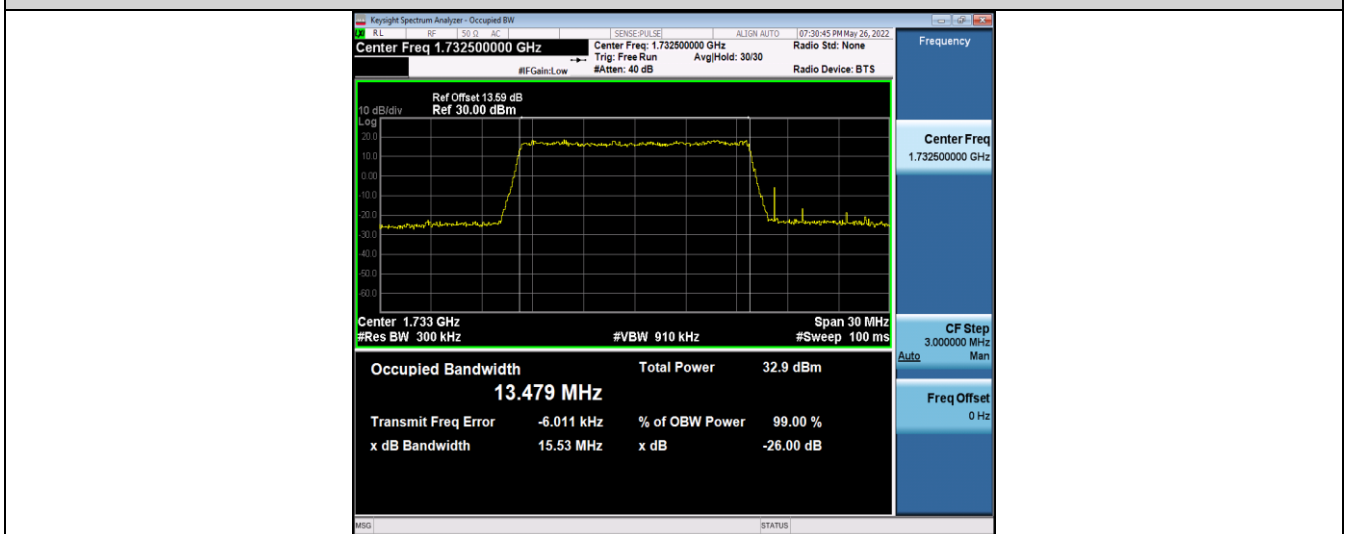

Band4-10MHz-16QAM-20000-50RB#0

Band4-10MHz-16QAM-20175-50RB#0

Band4-10MHz-16QAM-20350-50RB#0

Band4-15MHz-QPSK-20025-75RB#0

Band4-15MHz-QPSK-20175-75RB#0

Band4-15MHz-QPSK-20325-75RB#0

Band4-15MHz-16QAM-20025-75RB#0

Band4-15MHz-16QAM-20175-75RB#0

Band4-15MHz-16QAM-20325-75RB#0

Band4-20MHz-QPSK-20050-100RB#0

Band4-20MHz-QPSK-20175-100RB#0

Band4-20MHz-QPSK-20300-100RB#0

Band4-20MHz-16QAM-20050-100RB#0

Band4-20MHz-16QAM-20175-100RB#0