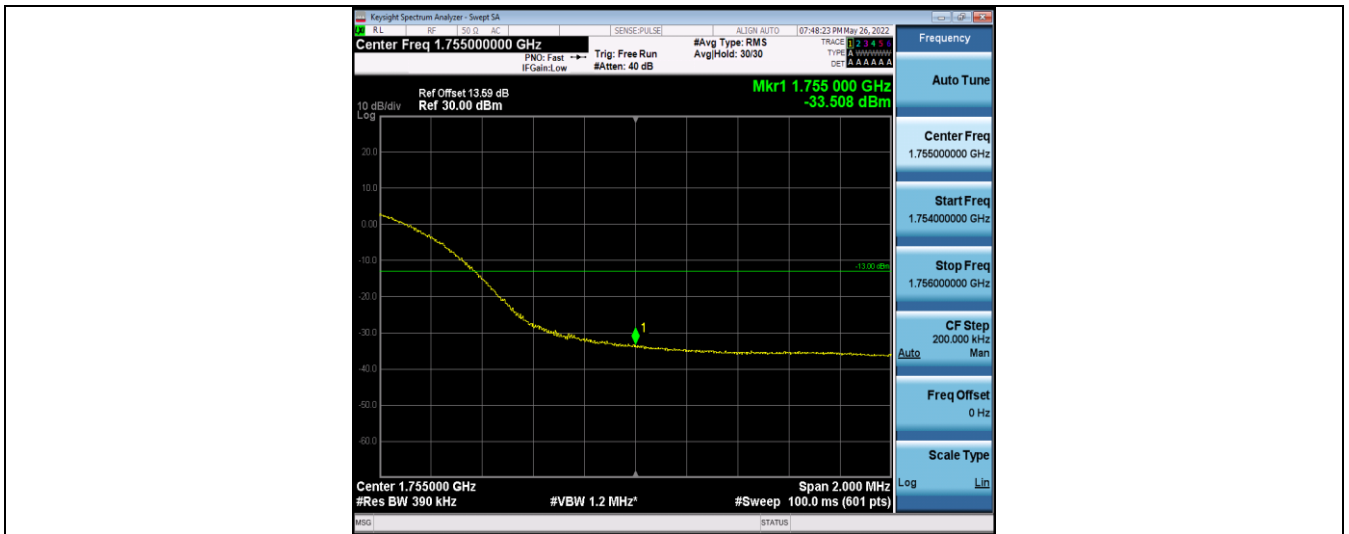

Band4-20MHz-16QAM-20300-100RB#0