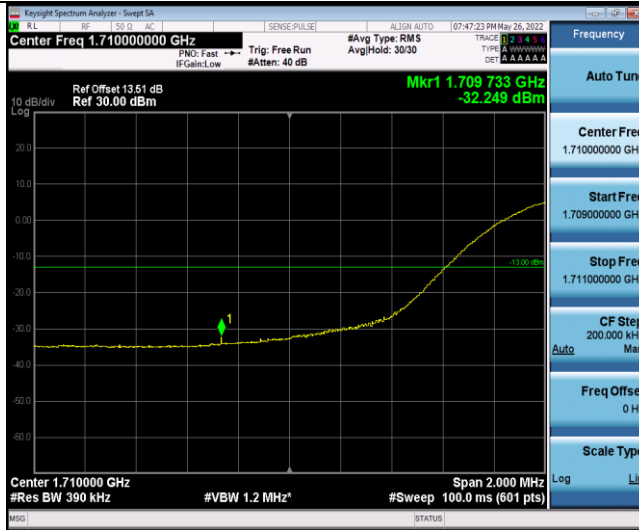

Band4-10MHz-16QAM-20000-50RB#0

Band4-10MHz-16QAM-20350-50RB#0

Band4-15MHz-QPSK-20025-75RB#0

Band4-15MHz-QPSK-20325-75RB#0

Band4-15MHz-16QAM-20025-75RB#0

Band4-15MHz-16QAM-20325-75RB#0

Band4-20MHz-QPSK-20050-100RB#0