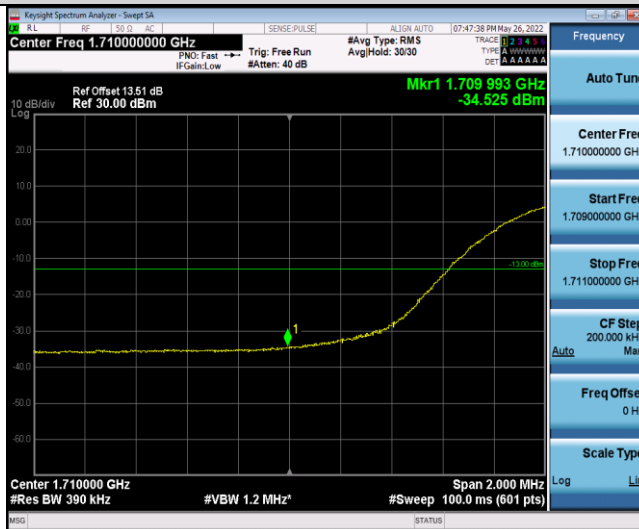

Band4-20MHz-16QAM-20050-100RB#0