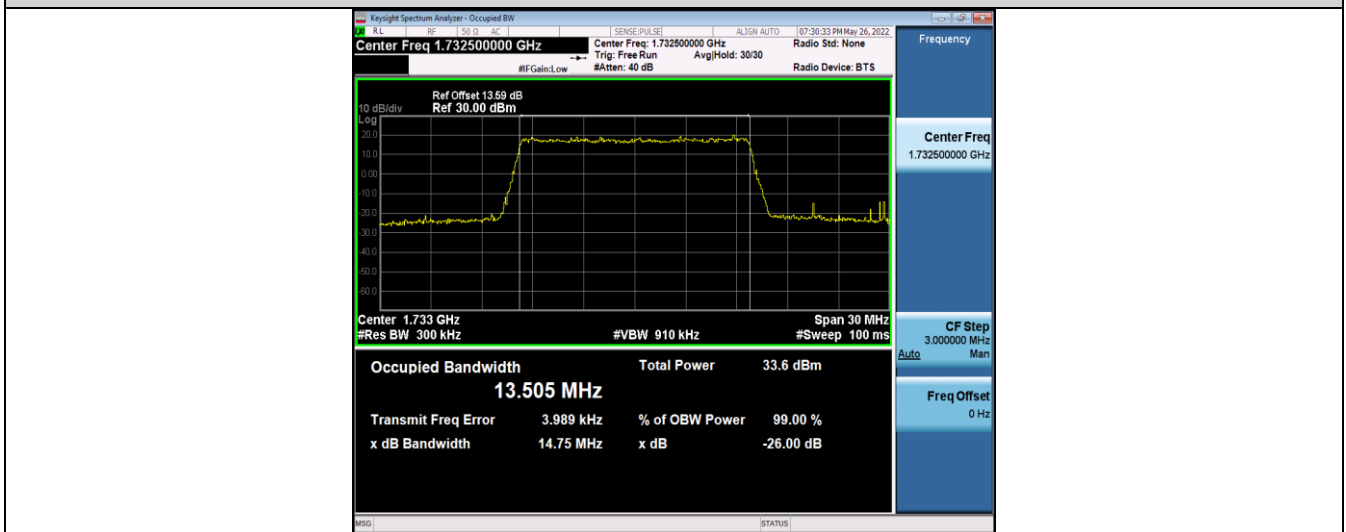

Band4-10MHz-16QAM-20000-50RB#0

Band4-10MHz-16QAM-20175-50RB#0

Band4-10MHz-16QAM-20350-50RB#0

Band4-15MHz-QPSK-20025-75RB#0

Band4-15MHz-QPSK-20175-75RB#0

Band4-15MHz-QPSK-20325-75RB#0

Band4-15MHz-16QAM-20025-75RB#0

Band4-15MHz-16QAM-20175-75RB#0

Band4-15MHz-16QAM-20325-75RB#0

Band4-20MHz-QPSK-20050-100RB#0

Band4-20MHz-QPSK-20175-100RB#0

Band4-20MHz-QPSK-20300-100RB#0

Band4-20MHz-16QAM-20050-100RB#0

Band4-20MHz-16QAM-20175-100RB#0