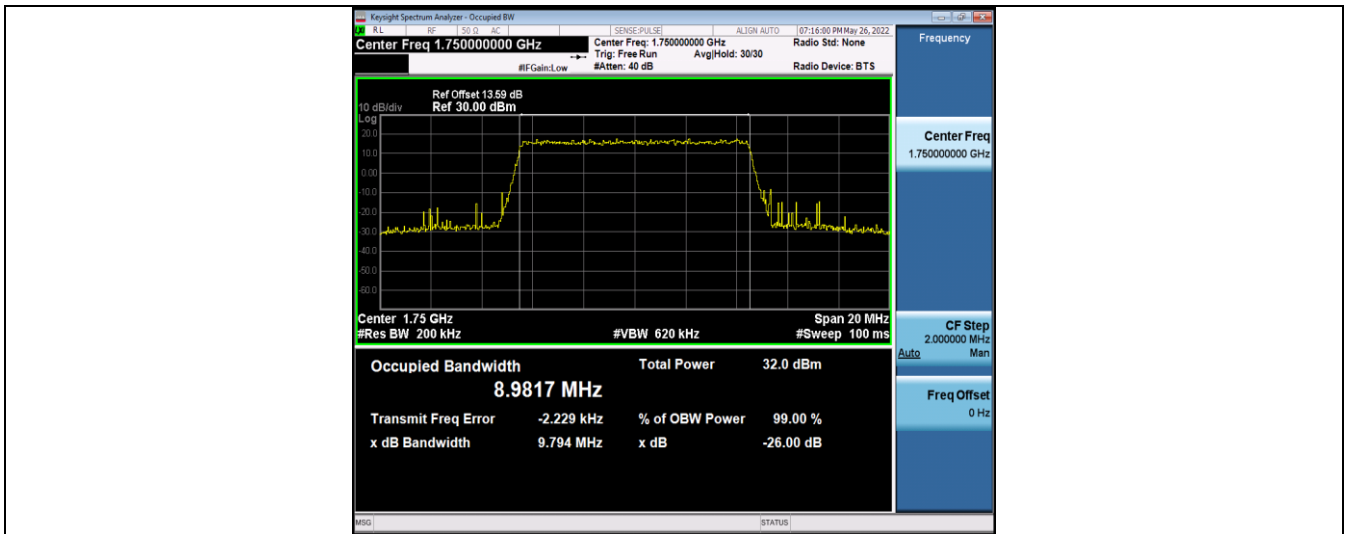

Band4-10MHz-16QAM-20000-50RB#0

Band4-10MHz-16QAM-20175-50RB#0

Band4-10MHz-16QAM-20350-50RB#0

Band4-15MHz-QPSK-20025-75RB#0

Band4-15MHz-QPSK-20175-75RB#0

Band4-15MHz-QPSK-20325-75RB#0

Band4-15MHz-16QAM-20025-75RB#0

Band4-15MHz-16QAM-20175-75RB#0

Band4-15MHz-16QAM-20325-75RB#0

Band4-20MHz-QPSK-20050-100RB#0

Band4-20MHz-QPSK-20175-100RB#0

Band4-20MHz-QPSK-20300-100RB#0

Band4-20MHz-16QAM-20050-100RB#0

Band4-20MHz-16QAM-20175-100RB#0