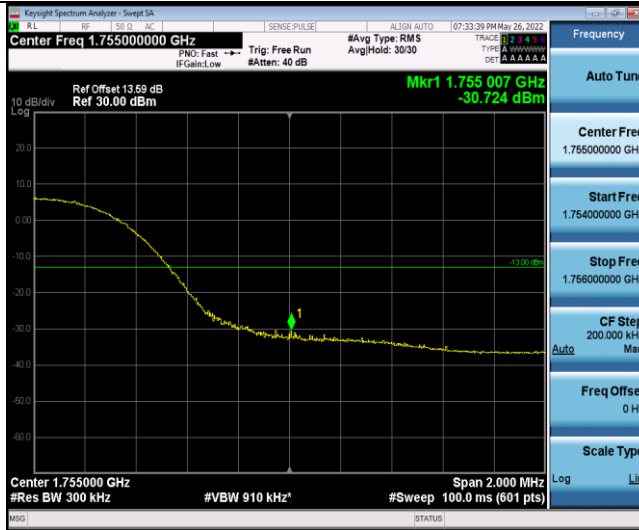

Band4-10MHz-16QAM-20000-50RB#0

Band4-10MHz-16QAM-20350-50RB#0

Band4-15MHz-QPSK-20025-75RB#0

Band4-15MHz-QPSK-20325-75RB#0

Band4-15MHz-16QAM-20025-75RB#0

Band4-15MHz-16QAM-20325-75RB#0

Band4-20MHz-QPSK-20050-100RB#0