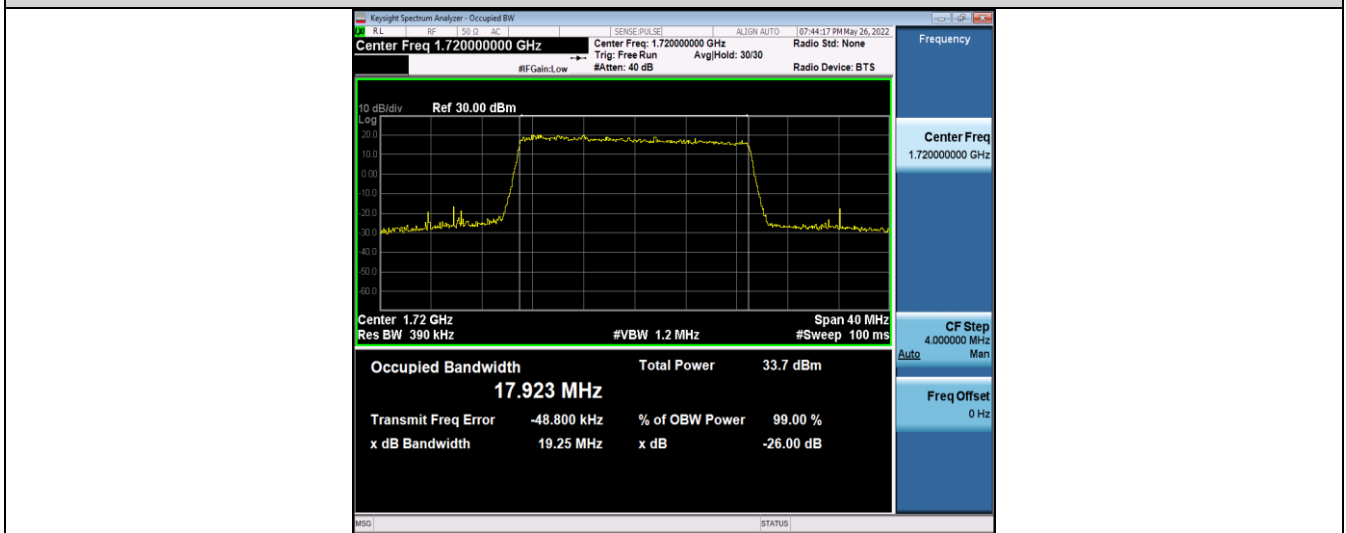

Band4-10MHz-16QAM-20000-50RB#0

Band4-10MHz-16QAM-20175-50RB#0

Band4-10MHz-16QAM-20350-50RB#0

Band4-15MHz-QPSK-20025-75RB#0

Band4-15MHz-QPSK-20175-75RB#0

Band4-15MHz-QPSK-20325-75RB#0

Band4-15MHz-16QAM-20025-75RB#0

Band4-15MHz-16QAM-20175-75RB#0

Band4-15MHz-16QAM-20325-75RB#0

Band4-20MHz-QPSK-20050-100RB#0

Band4-20MHz-QPSK-20175-100RB#0

Band4-20MHz-QPSK-20300-100RB#0

Band4-20MHz-16QAM-20050-100RB#0

Band4-20MHz-16QAM-20175-100RB#0