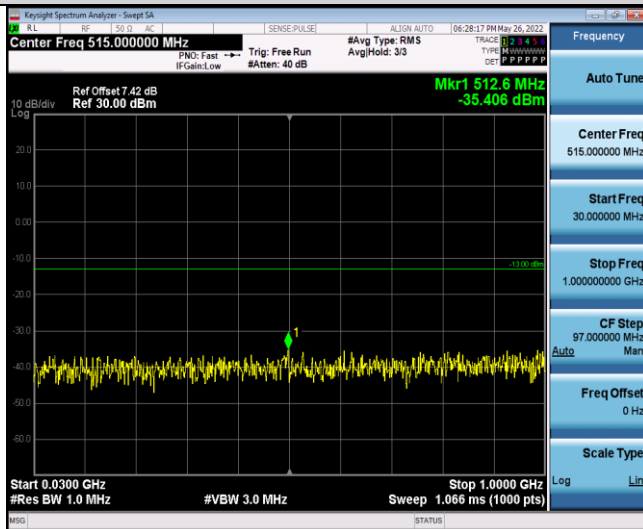

Band4-1.4MHz-16QAM-20393-6RB#0-Range1:30~1000MHz