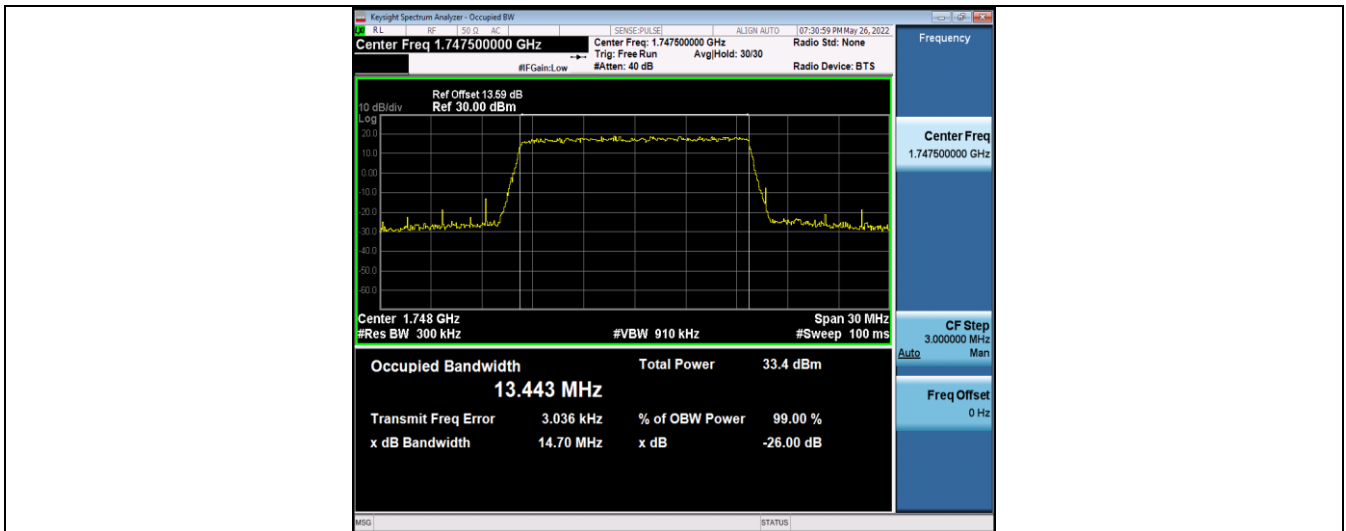

Band4-10MHz-16QAM-20000-50RB#0

Band4-10MHz-16QAM-20175-50RB#0

Band4-10MHz-16QAM-20350-50RB#0

Band4-15MHz-QPSK-20025-75RB#0

Band4-15MHz-QPSK-20175-75RB#0

Band4-15MHz-QPSK-20325-75RB#0

Band4-15MHz-16QAM-20025-75RB#0

Band4-15MHz-16QAM-20175-75RB#0

Band4-15MHz-16QAM-20325-75RB#0

Band4-20MHz-QPSK-20050-100RB#0

Band4-20MHz-QPSK-20175-100RB#0

Band4-20MHz-QPSK-20300-100RB#0

Band4-20MHz-16QAM-20050-100RB#0

Band4-20MHz-16QAM-20175-100RB#0