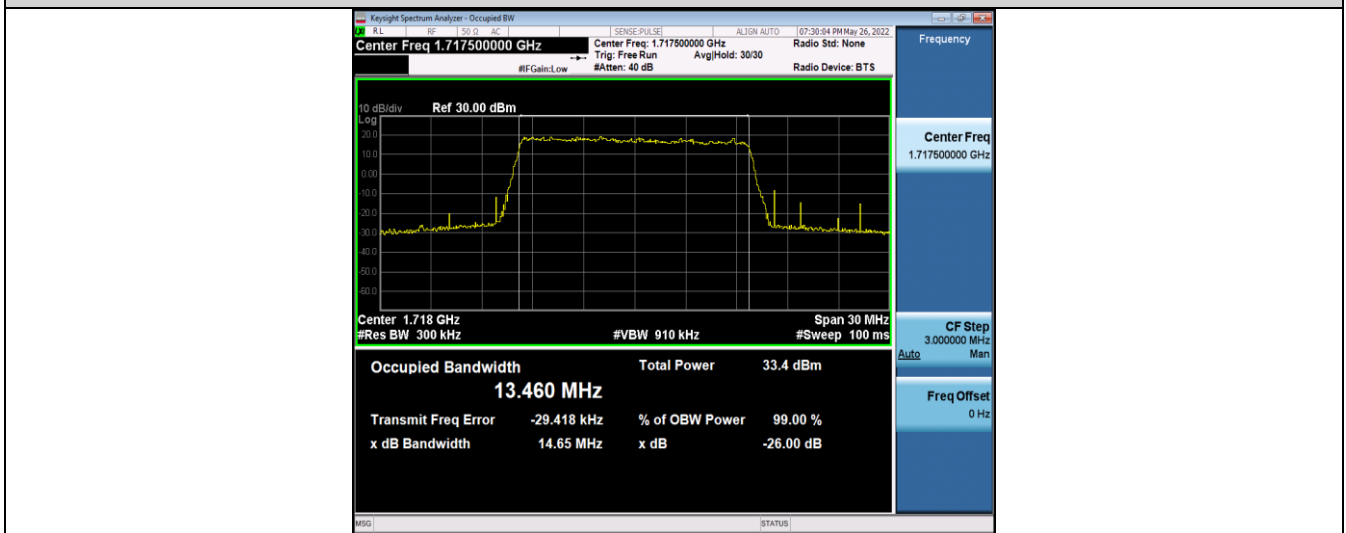

Band4-10MHz-16QAM-20000-50RB#0

Band4-10MHz-16QAM-20175-50RB#0

Band4-10MHz-16QAM-20350-50RB#0

Band4-15MHz-QPSK-20025-75RB#0

Band4-15MHz-QPSK-20175-75RB#0

Band4-15MHz-QPSK-20325-75RB#0

Band4-15MHz-16QAM-20025-75RB#0

Band4-15MHz-16QAM-20175-75RB#0

Band4-15MHz-16QAM-20325-75RB#0

Band4-20MHz-QPSK-20050-100RB#0

Band4-20MHz-QPSK-20175-100RB#0

Band4-20MHz-QPSK-20300-100RB#0

Band4-20MHz-16QAM-20050-100RB#0

Band4-20MHz-16QAM-20175-100RB#0