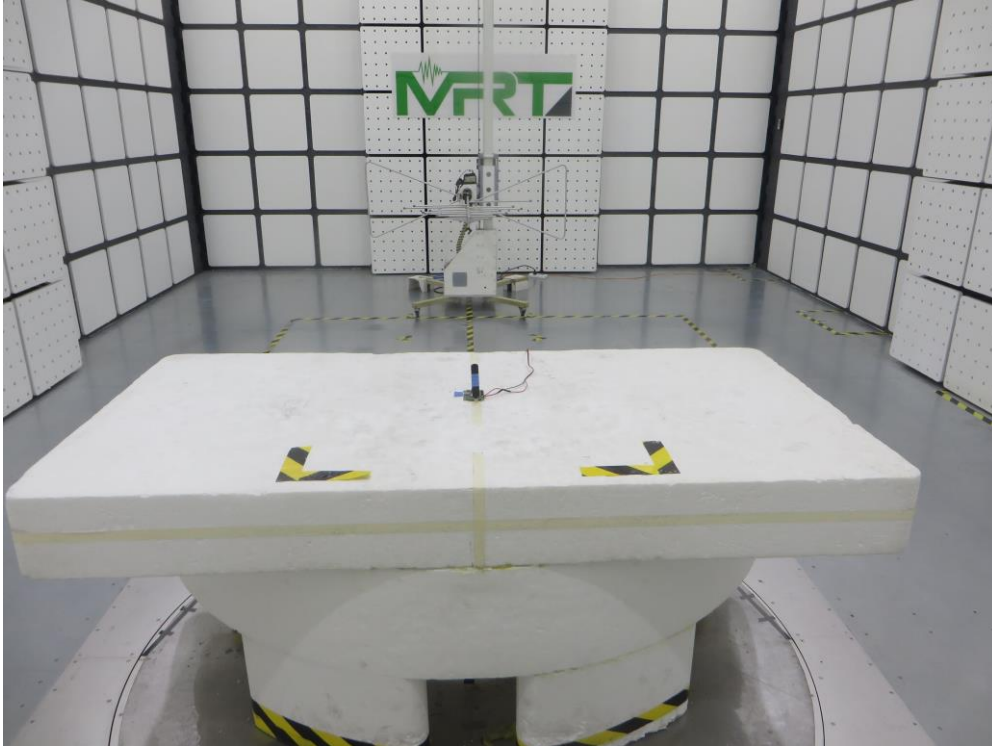

Description: Radiated Spurious Emissions Test Setup for Below 1GHz

Description: Radiated Spurious Emissions Test Setup for Above 1GHz