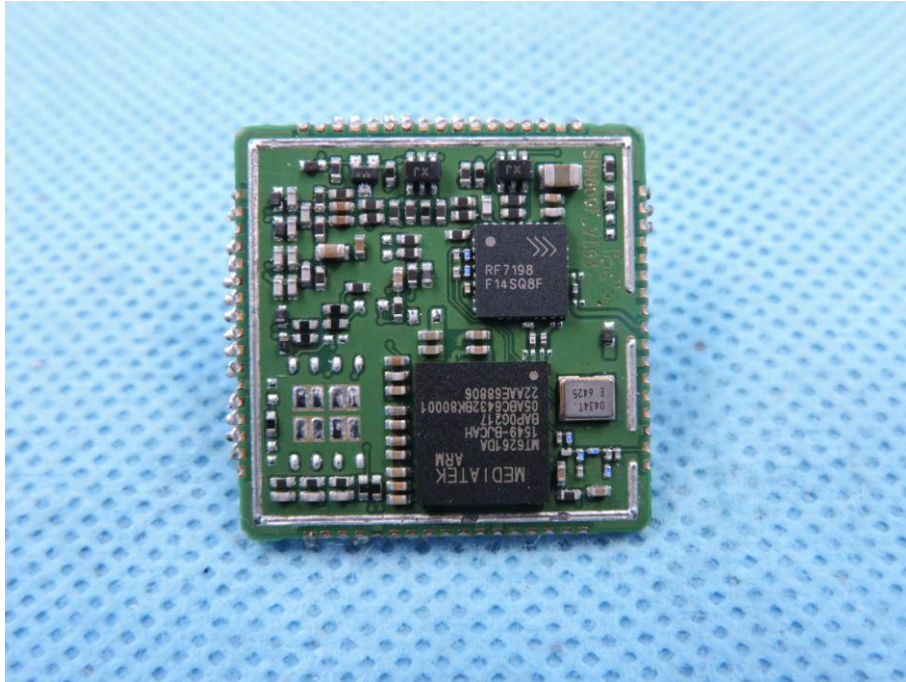

APPENDIX-PHOTOGRAPHS OF EUT CONSTRUCTIONAL DETAILS

FCC ID: 2AJYU-8BVA101

Model Name: SIM800F

Photo 1

Photo 2