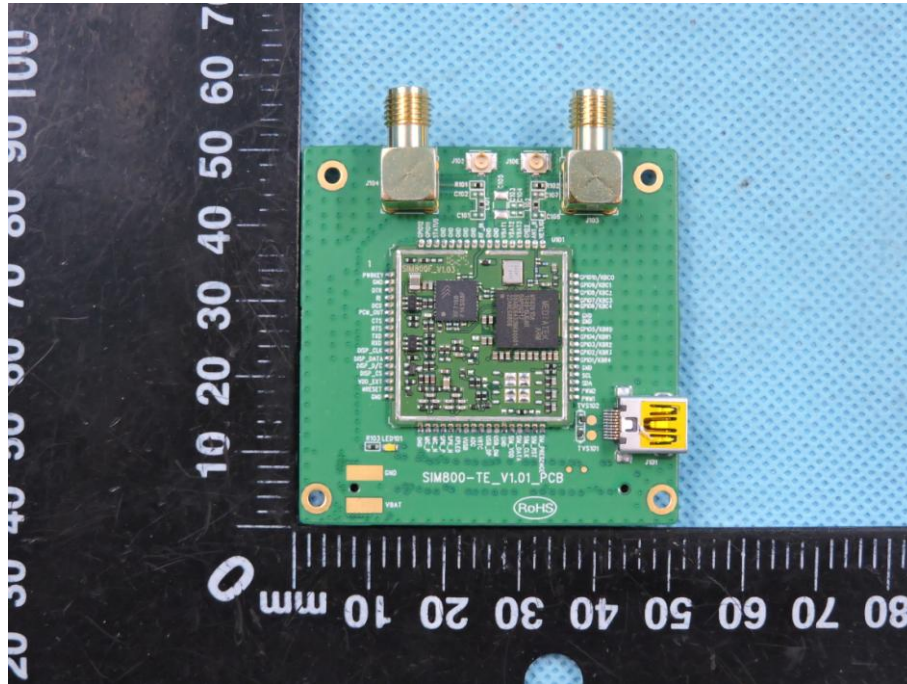

APPENDIX-PHOTOGRAPHS OF EUT CONSTRUCTIONAL DETAILS

FCC ID: 2AJYU-8BVA101

Model Name: SIM800F

Photo 1

Photo 2

Photo 3

Photo 4